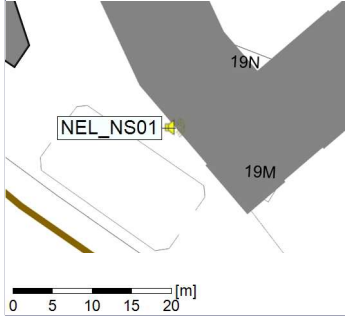

Project: Kronos Sydhavnen
Construction: Ny Ellebjerg
Location: N-V

Plan View

Noise Time Related Diagram

17/01/2022
18/01/2022

○ NEL_NS01

Project: Kronos Sydhavnen
Construction: Ny Ellebjerg
Location: N-V

Plan View

Remarks

...

Noise Time Related Diagram

18/01/2022
19/01/2022

○ NEL_NS01

Project: Kronos Sydhavnen
Construction: Ny Ellebjerg
Location: N-V

Plan View

Noise Time Related Diagram

Plan View

Noise Time Related Diagram

○○○ NEL_NS01

Remarks

...

Project: Kronos Sydhavnen
Construction: Ny Ellebjerg
Location: N-V

Plan View

Remarks