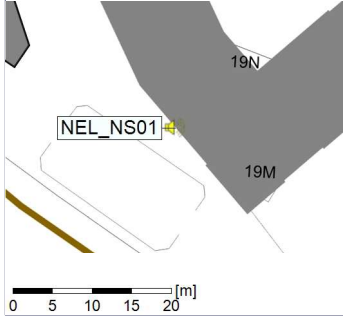

Remarks

...

Noise Time Related Diagram

18/01/2022
19/01/2022

○ NEL_NS01

Project: Kronos Sydhavnen
Construction: Ny Ellebjerg
Location: N-V

Plan View

Noise Time Related Diagram

Plan View

Noise Time Related Diagram

○○○ NEL_NS01

Remarks

...

Project: Kronos Sydhavnen
Construction: Ny Ellebjerg
Location: N-V

Plan View

Remarks