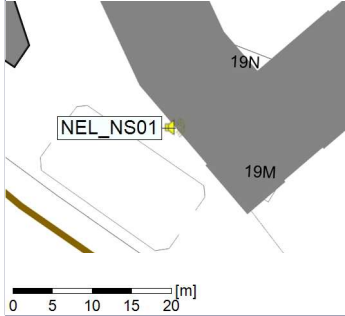

Plan View

Remarks

...

Noise Time Related Diagram

21/01/2022
22/01/2022

○ NEL_NS01

Project: Kronos Sydhavnen
Construction: Ny Ellebjerg
Location: N-V

22/01/2022
23/01/2022

Plan View

Noise Time Related Diagram

○○○ NEL_NS01

Remarks

...

Project: Kronos Sydhavnen
Construction: Ny Ellebjerg
Location: N-V

Plan View

Remarks