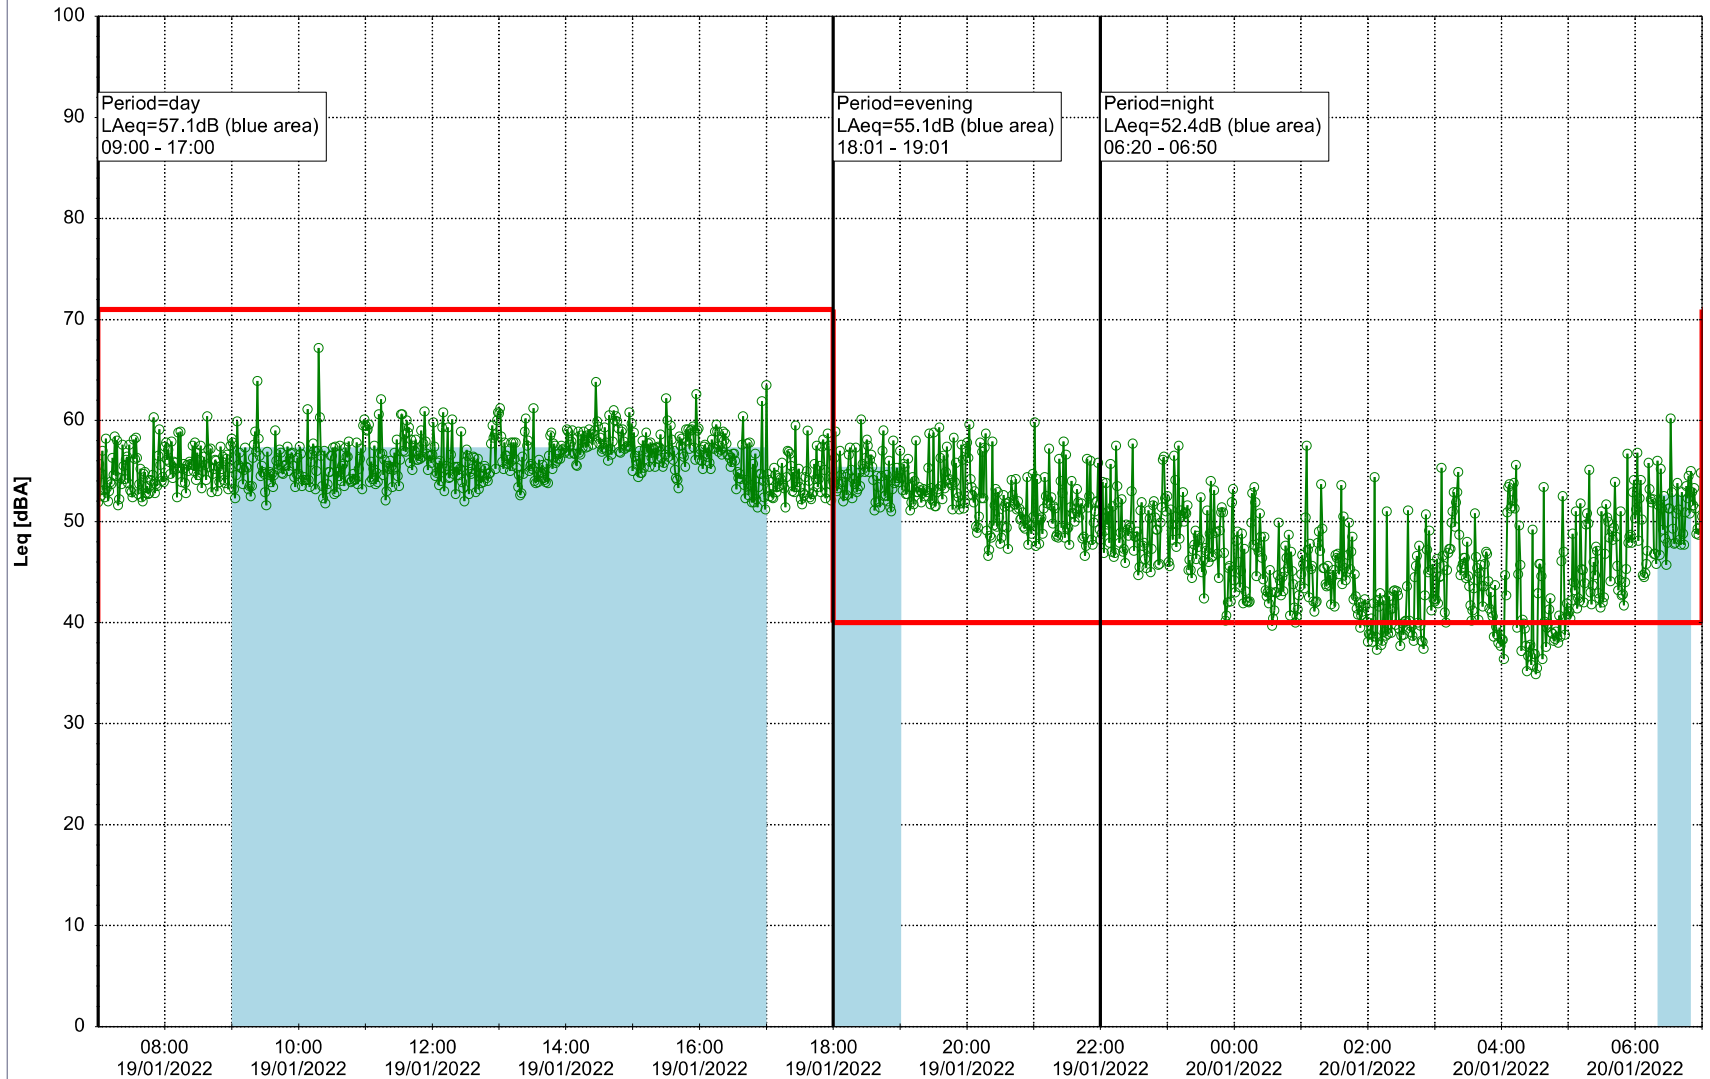

Remarks

...

Noise Time Related Diagram

18/01/2022
19/01/2022

○ NEL_NS01

Project: Kronos Sydhavnen
Construction: Ny Ellebjerg
Location: N-V

Plan View

Noise Time Related Diagram

19/01/2022
20/01/2022

○○○ NEL_NS01

Project: Kronos Sydhavnen
Construction: Ny Ellebjerg
Location: N-V

Plan View

Noise Time Related Diagram

20/01/2022
21/01/2022

○ NEL_NS01

Project: Kronos Sydhavnen
Construction: Ny Ellebjerg
Location: N-V

Plan View

Remarks

...

Noise Time Related Diagram

21/01/2022
22/01/2022

○ NEL_NS01

Project: Kronos Sydhavnen
Construction: Ny Ellebjerg
Location: N-V

22/01/2022
23/01/2022

Plan View

Noise Time Related Diagram

○○○ NEL_NS01

Remarks

...

Project: Kronos Sydhavnen
Construction: Ny Ellebjerg
Location: N-V

Plan View

Remarks