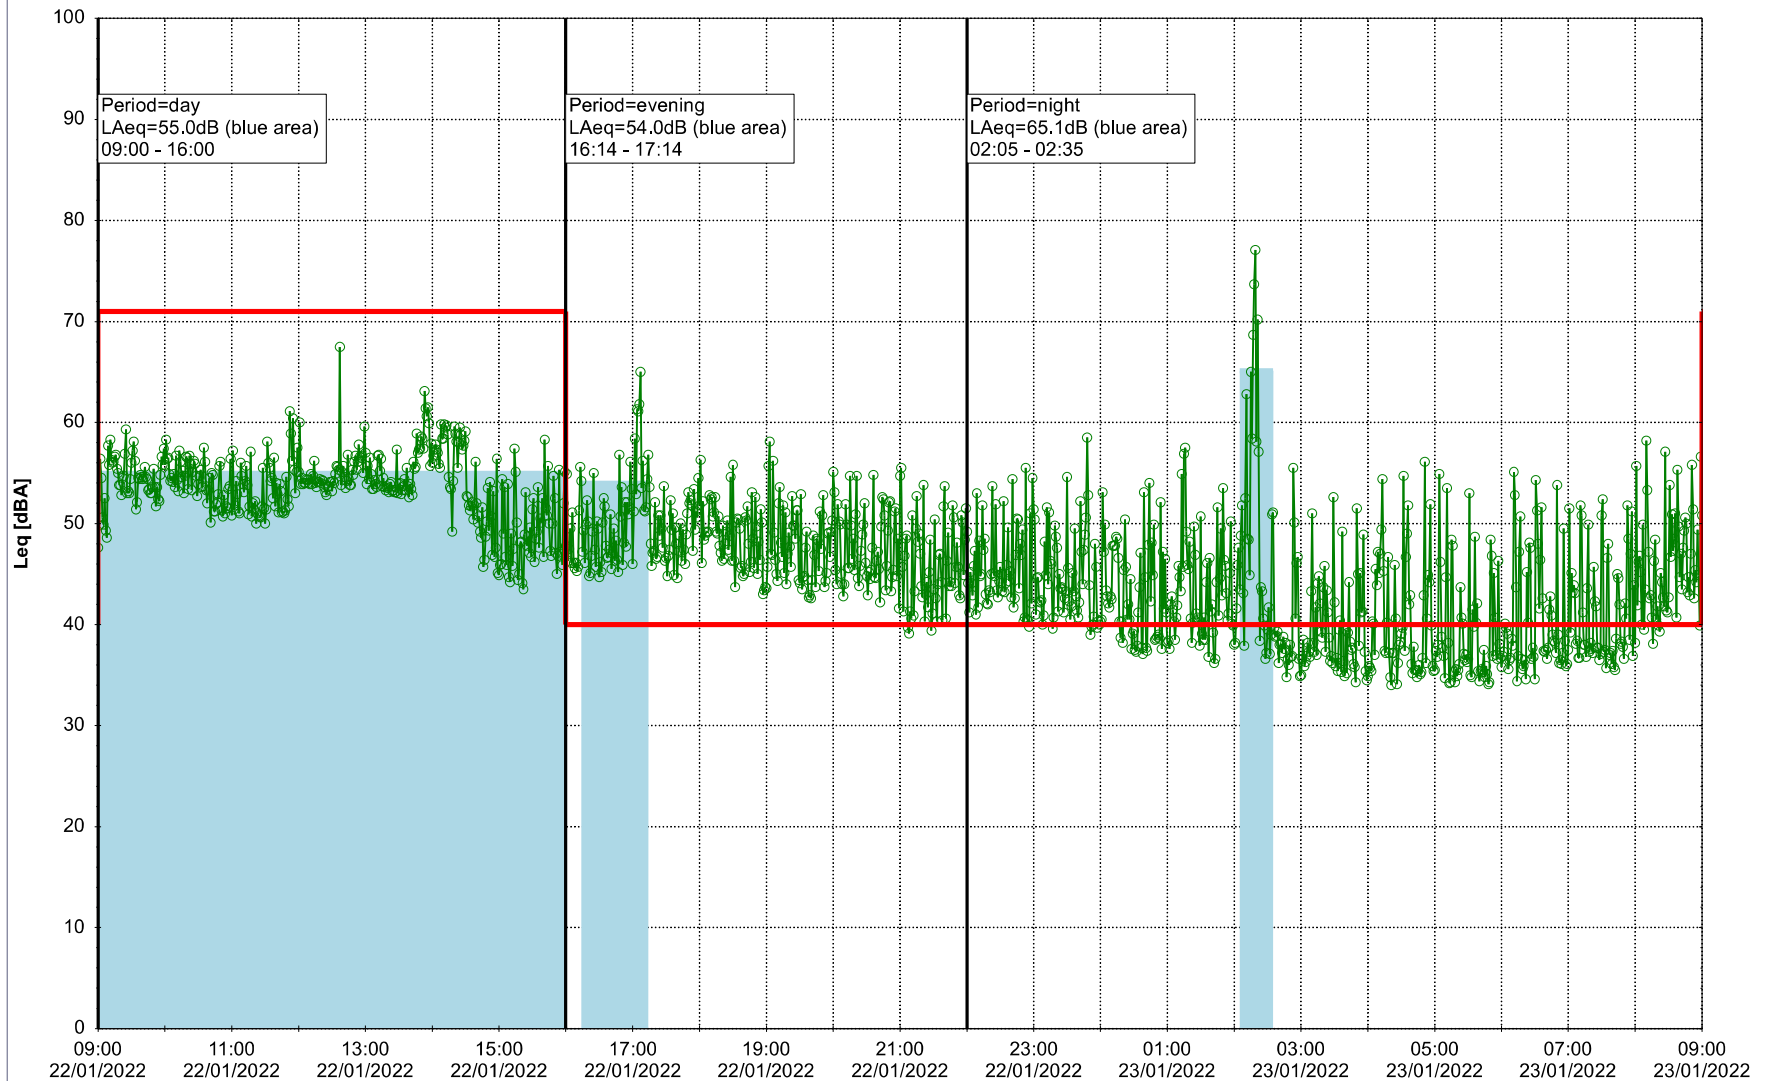

Plan View

Remarks

...

Noise Time Related Diagram

21/01/2022
22/01/2022

○ NEL_NS01

Project: Kronos Sydhavnen
Construction: Ny Ellebjerg
Location: N-V

22/01/2022
23/01/2022

Plan View

Noise Time Related Diagram

○○○ NEL_NS01

Remarks

...

Project: Kronos Sydhavnen
Construction: Ny Ellebjerg
Location: N-V

Plan View

Remarks