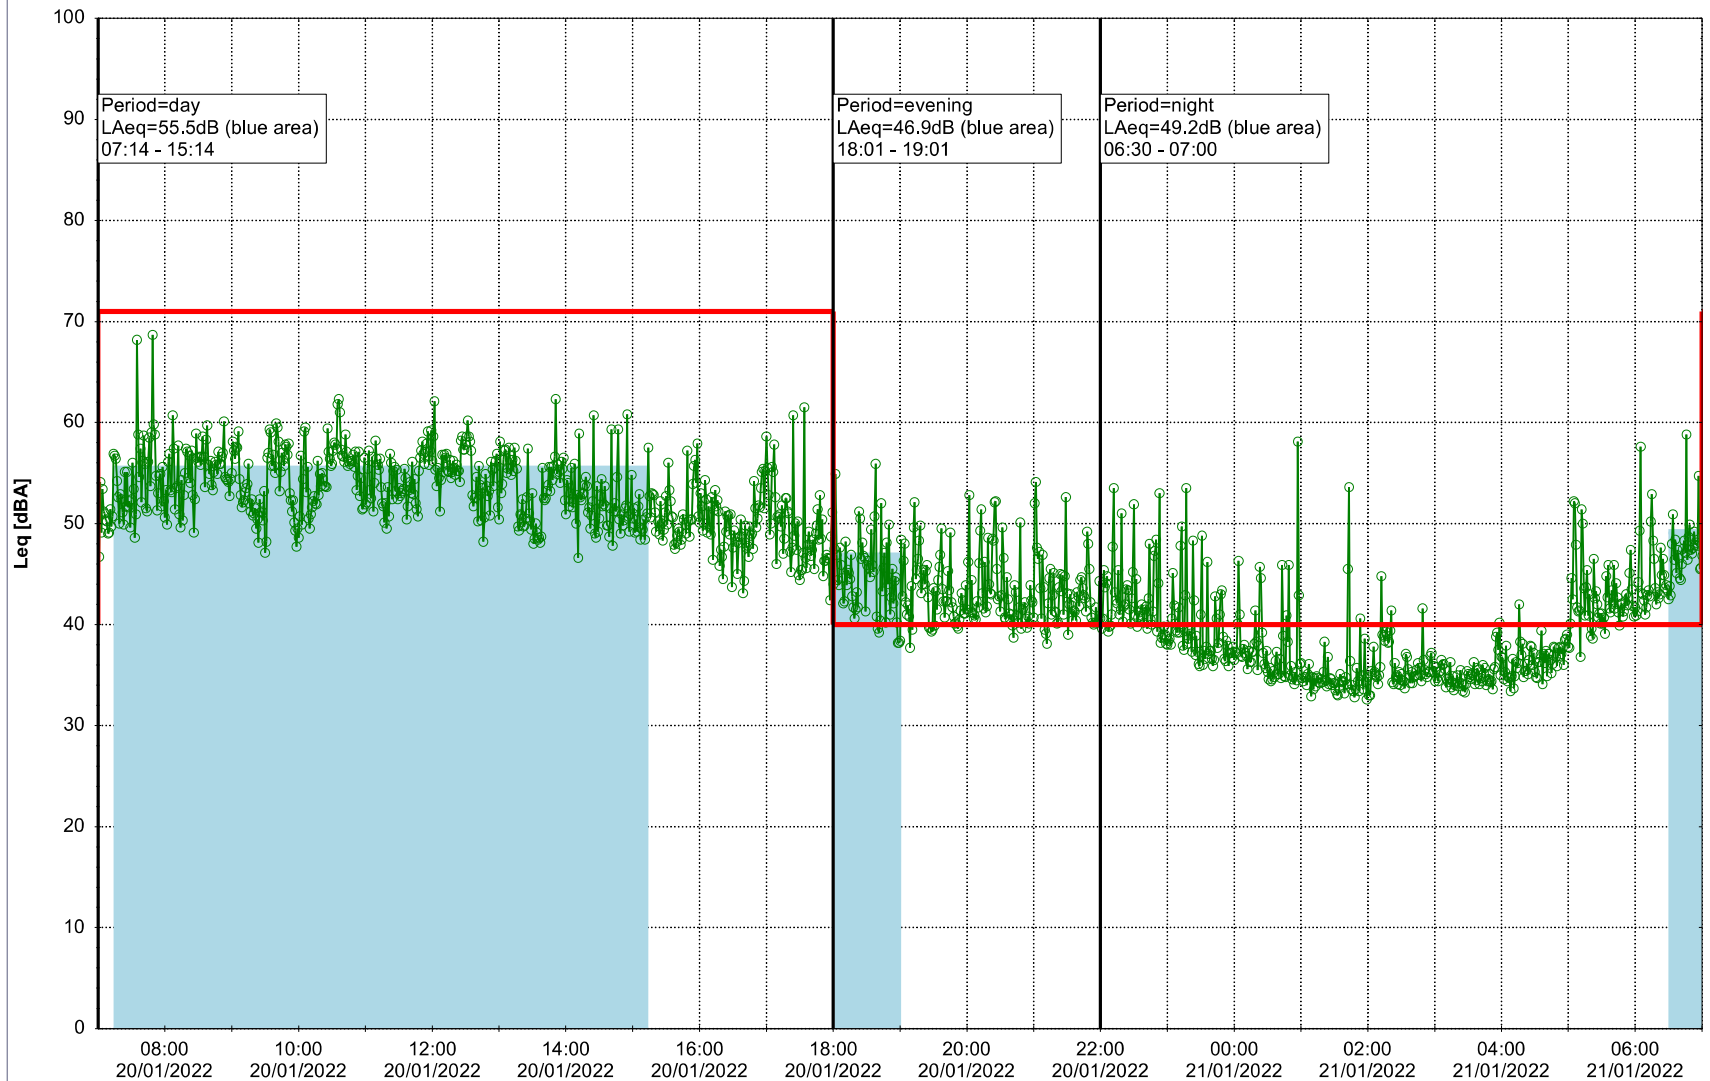

Remarks

...

Noise Time Related Diagram

18/01/2022
19/01/2022

○ NEL_NS01

Project: Kronos Sydhavnen
Construction: Ny Ellebjerg
Location: N-V

Plan View

Noise Time Related Diagram

19/01/2022
20/01/2022

○○○ NEL_NS01

Project: Kronos Sydhavnen
Construction: Ny Ellebjerg
Location: N-V

Plan View

Noise Time Related Diagram

20/01/2022
21/01/2022

○ NEL_NS01

Project: Kronos Sydhavnen
Construction: Ny Ellebjerg
Location: N-V

Plan View

Remarks

...

Noise Time Related Diagram

21/01/2022
22/01/2022

○ NEL_NS01

Project: Kronos Sydhavnen
Construction: Ny Ellebjerg
Location: N-V

22/01/2022
23/01/2022

Plan View

Noise Time Related Diagram

○○○ NEL_NS01

Remarks

...

Project: Kronos Sydhavnen
Construction: Ny Ellebjerg
Location: N-V

Plan View

Remarks