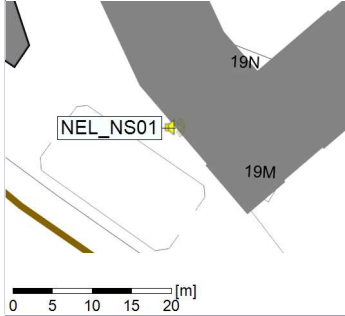

Project: Kronos Sydhavnen
Construction: Ny Ellebjerg
Location: N-V

Plan View