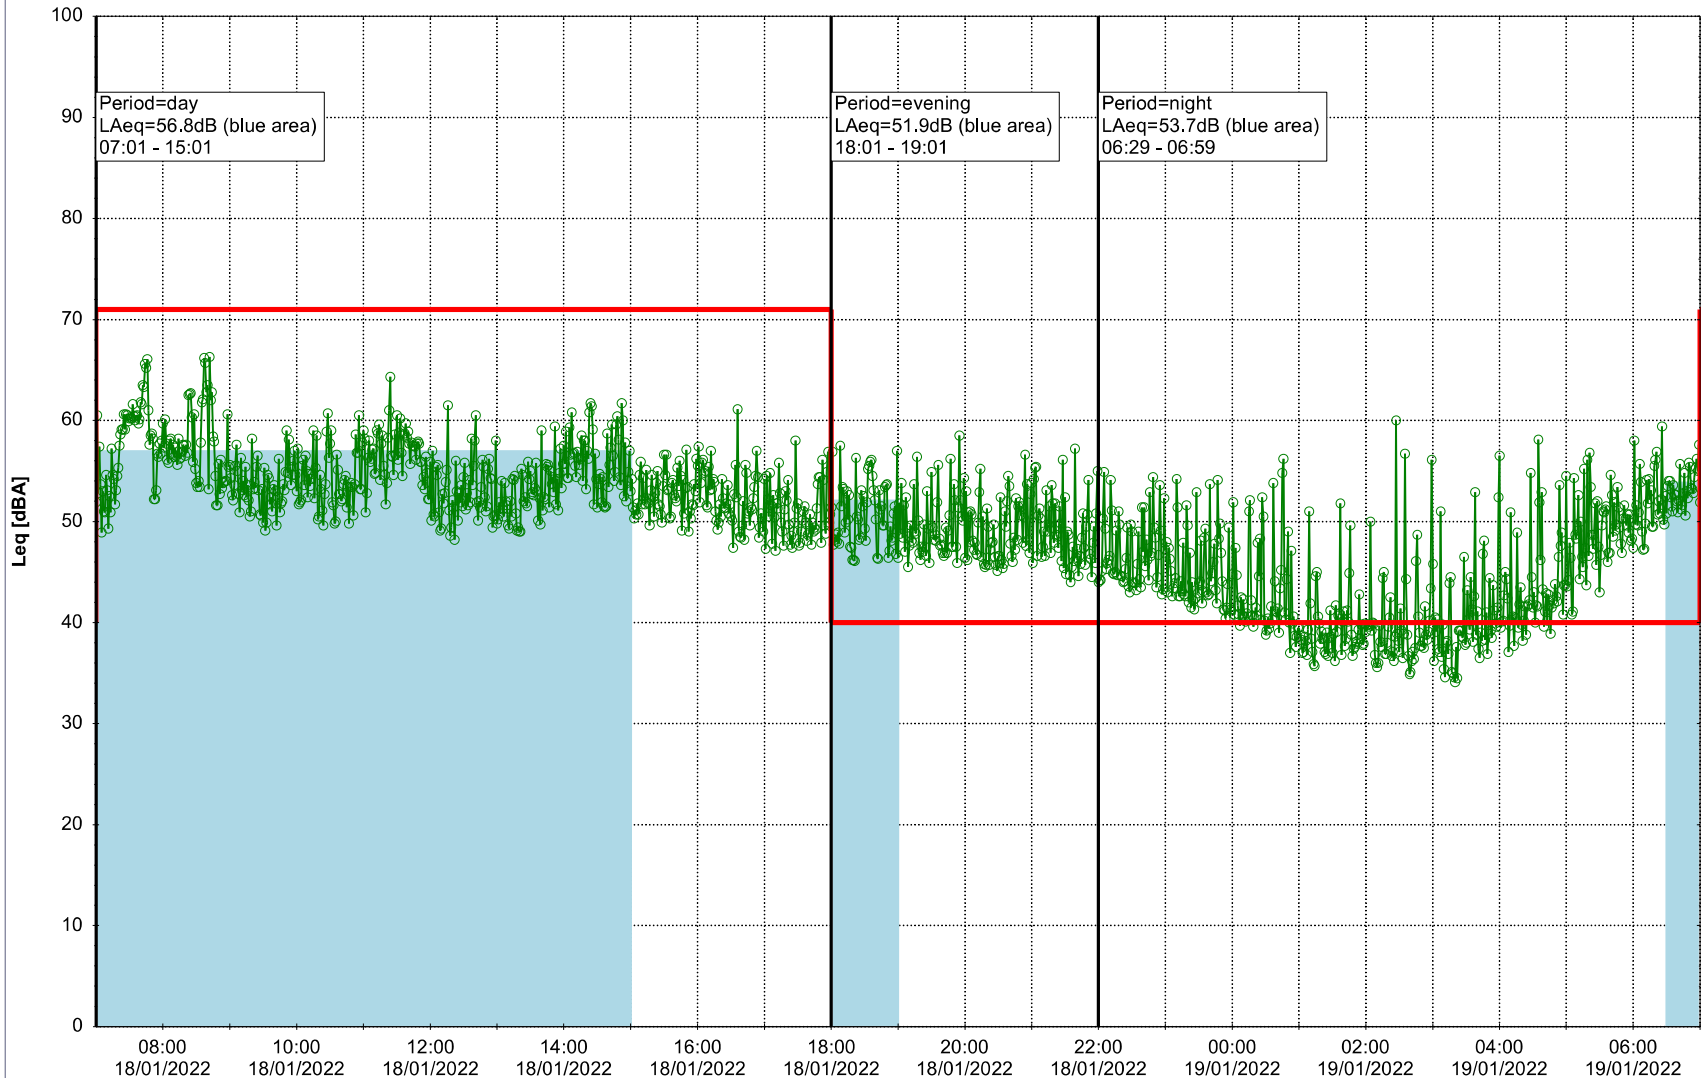

Noise Time Related Diagram

18/01/2022
19/01/2022

○ NEL_NS01