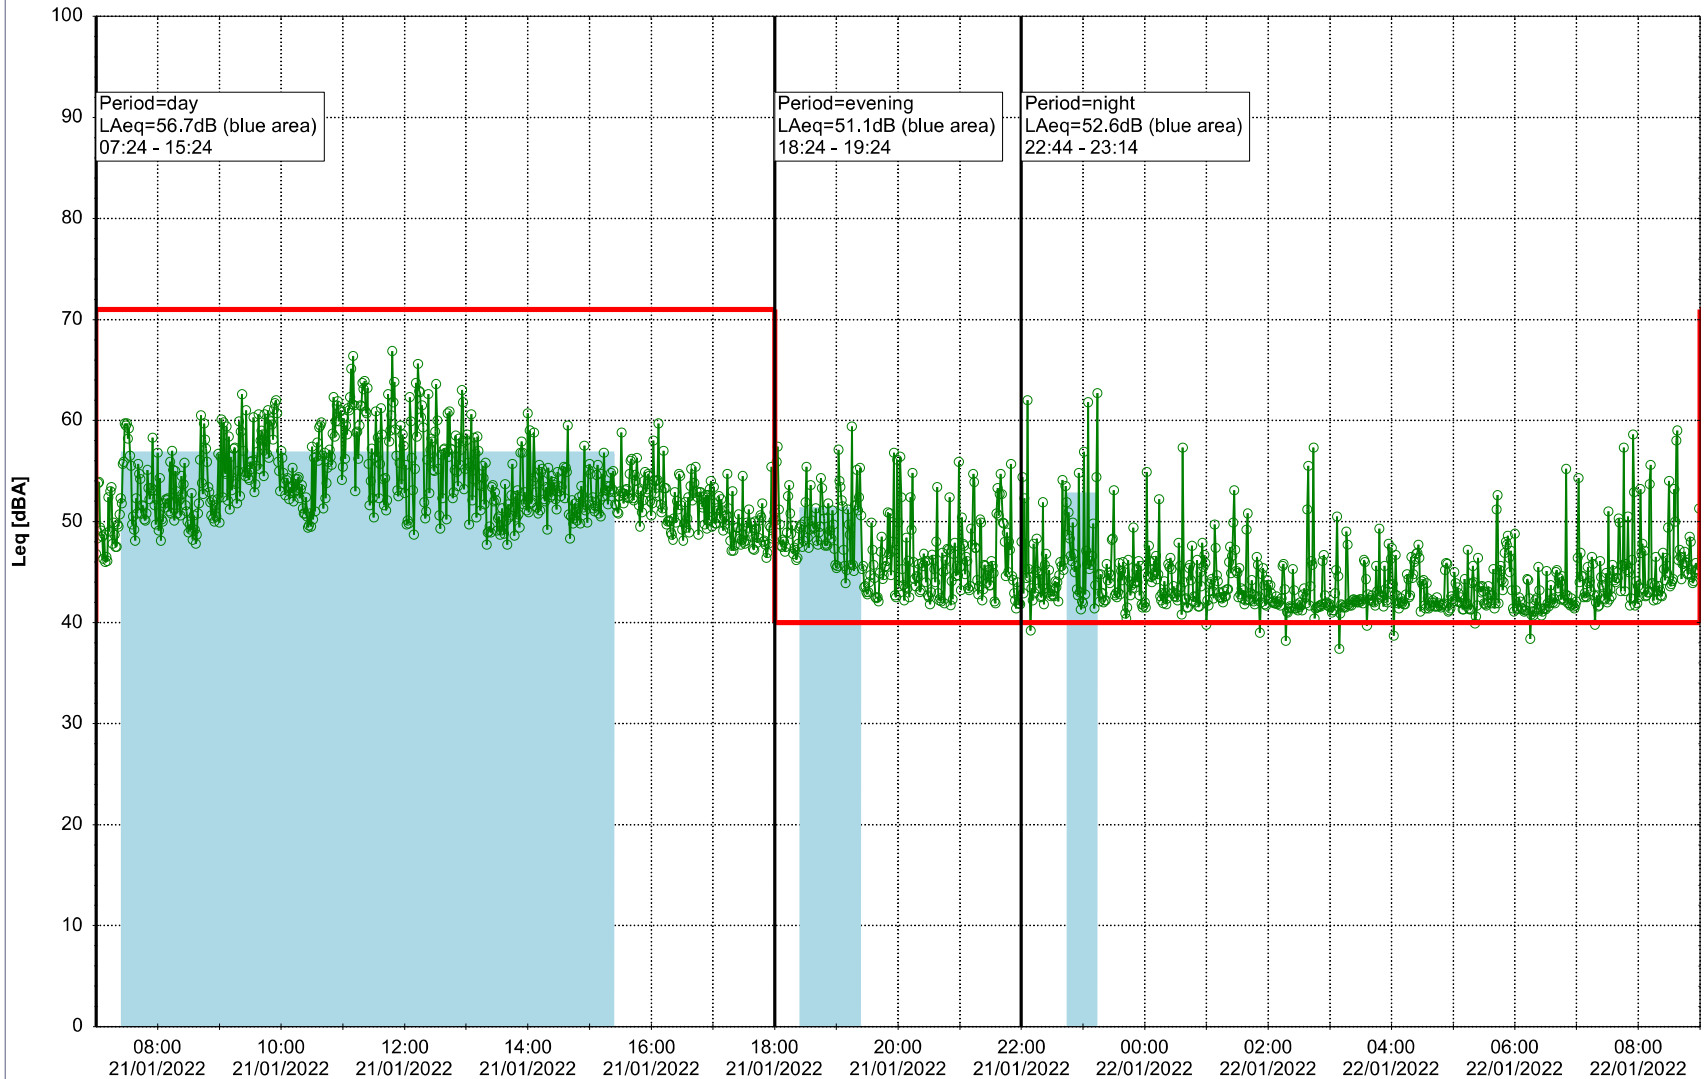

Plan View

Remarks

...

Noise Time Related Diagram

21/01/2022
22/01/2022

○ NEL_NS01

Project: Kronos Sydhavnen
Construction: Ny Ellebjerg
Location: N-V

22/01/2022
23/01/2022

Plan View

Noise Time Related Diagram

○○○ NEL_NS01

Remarks

...

Project: Kronos Sydhavnen
Construction: Ny Ellebjerg
Location: N-V

Plan View

Remarks