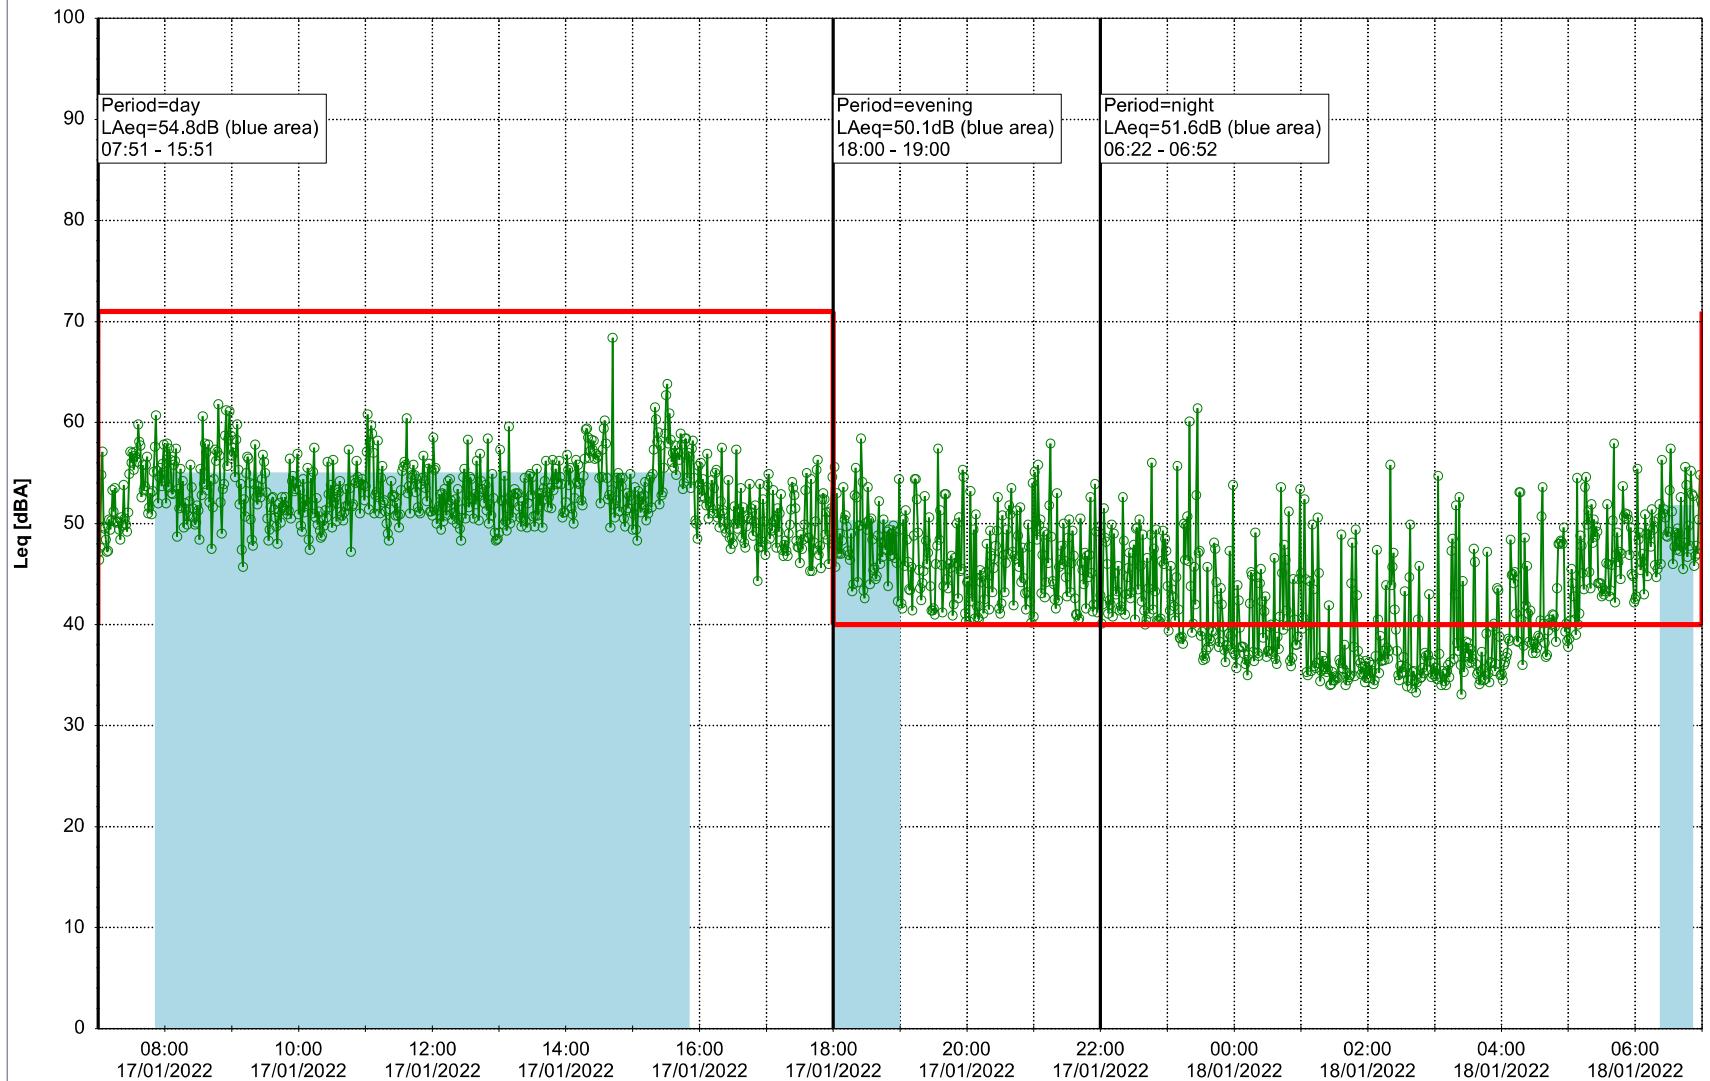

Project: Kronos Sydhavnen
Construction: Ny Ellebjerg
Location: N-V

Plan View

Noise Time Related Diagram

17/01/2022
18/01/2022

○ NEL_NS01

Project: Kronos Sydhavnen
Construction: Ny Ellebjerg
Location: N-V

Plan View

Remarks

...

Noise Time Related Diagram

18/01/2022
19/01/2022

○ NEL_NS01

Project: Kronos Sydhavnen
Construction: Ny Ellebjerg
Location: N-V

Plan View

Noise Time Related Diagram

Plan View

Remarks

...

Noise Time Related Diagram

21/01/2022
22/01/2022

○ NEL_NS01

Project: Kronos Sydhavnen
Construction: Ny Ellebjerg
Location: N-V

22/01/2022
23/01/2022

Plan View

Noise Time Related Diagram

○○○ NEL_NS01

Remarks

...

Project: Kronos Sydhavnen
Construction: Ny Ellebjerg
Location: N-V

Plan View

Remarks