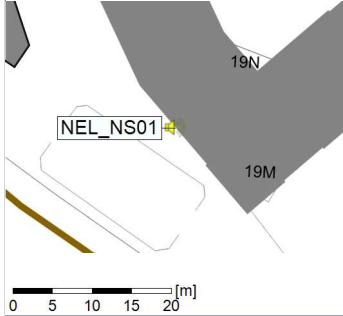

Project: Kronos Sydhavnen
Construction: Ny Ellebjerg
Location: N-V

Plan View

Noise Time Related Diagram

17/01/2022
18/01/2022

○ NEL_NS01

Project: Kronos Sydhavnen
Construction: Ny Ellebjerg
Location: N-V

Plan View

Remarks

...

Noise Time Related Diagram

18/01/2022
19/01/2022

○ NEL_NS01

Project: Kronos Sydhavnen
Construction: Ny Ellebjerg
Location: N-V

Plan View

Noise Time Related Diagram

Plan View

Noise Time Related Diagram

○○○ NEL_NS01

Remarks

...

Project: Kronos Sydhavnen
Construction: Ny Ellebjerg
Location: N-V

Plan View

Remarks