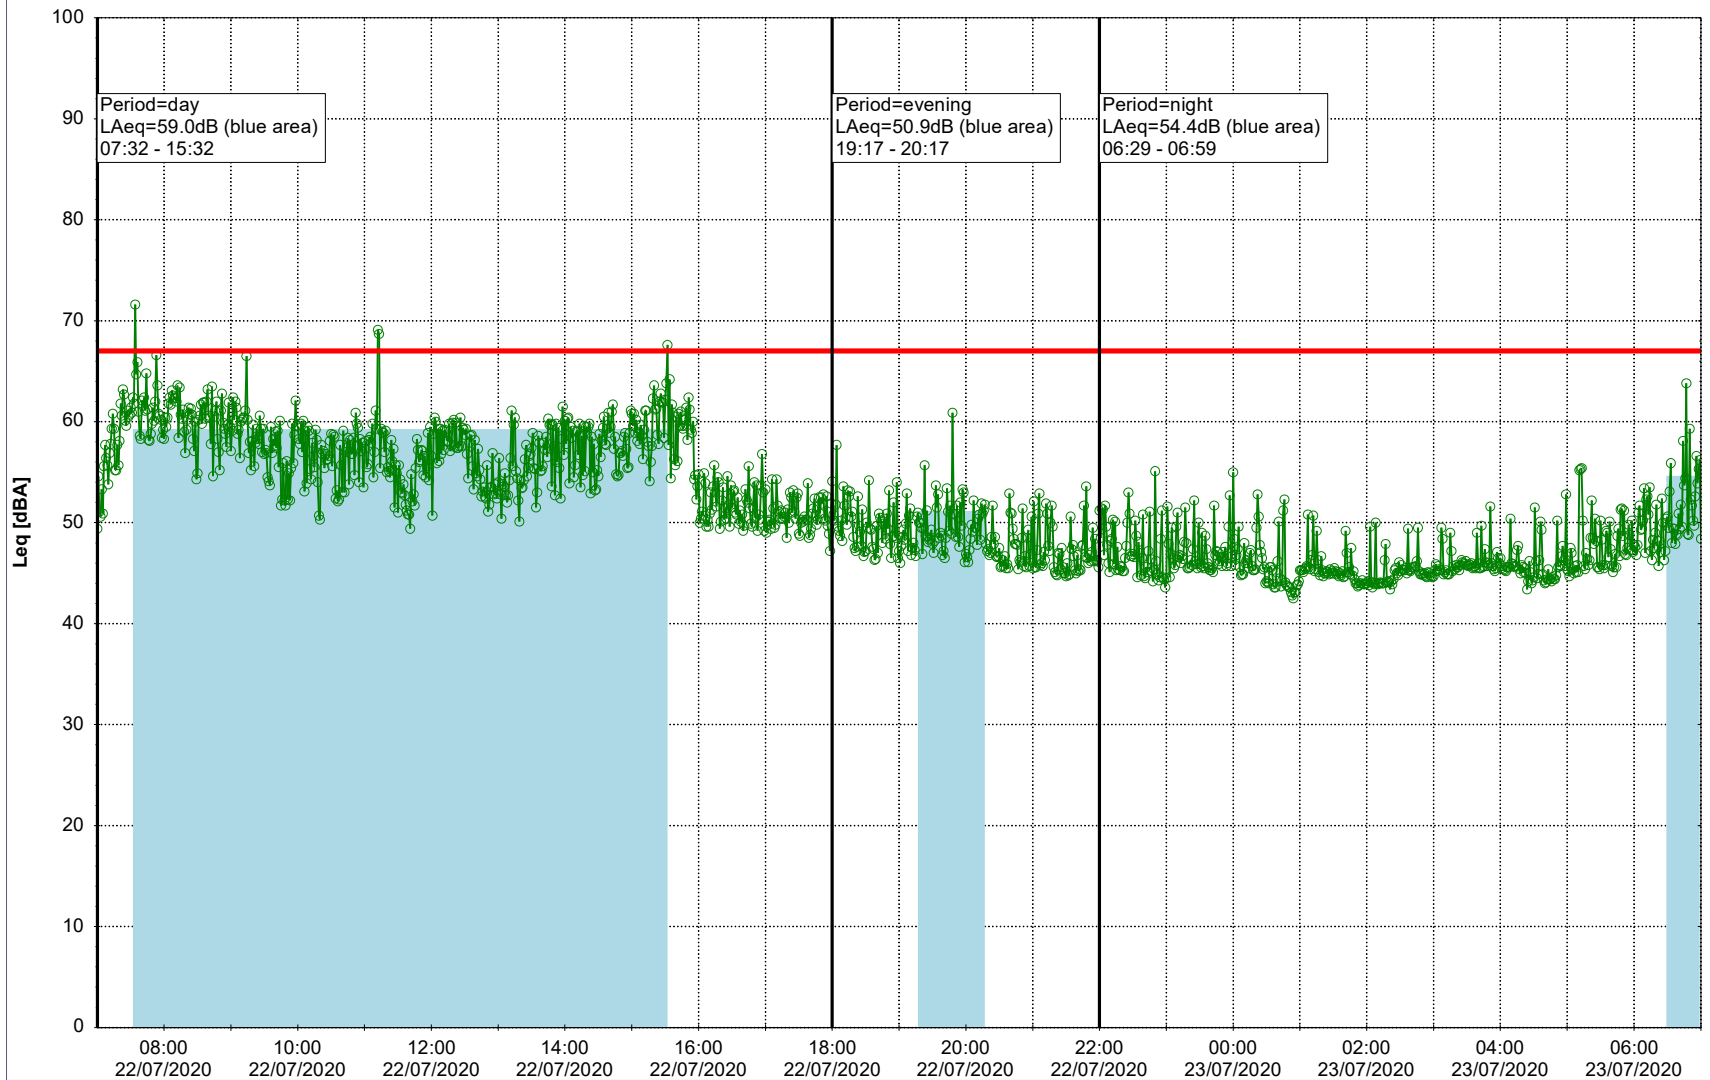

Plan View

Remarks

...

Noise Time Related Diagram

21/07/2020
22/07/2020

○○○ NEL_NS01

Project: Kronos Sydhavnen
Construction: Ny Ellebjerg
Location: N-V

Plan View

Remarks

...

Noise Time Related Diagram

22/07/2020
23/07/2020

○ ○ ○ ○ NEL_NS01

Project: Kronos Sydhavnen
Construction: Ny Ellebjerg
Location: N-V

Plan View

Remarks

Noise Time Related Diagram

24/07/2020
25/07/2020

○ NEL_NS01

Project: Kronos Sydhavnen
Construction: Ny Ellebjerg
Location: N-V

Plan View

Remarks

...

Noise Time Related Diagram

25/07/2020
26/07/2020

○ ○ ○ ○ NEL_NS01

Project: Kronos Sydhavnen
Construction: Ny Ellebjerg
Location: N-V

Plan View

Remarks

...

Noise Time Related Diagram

26/07/2020
27/07/2020