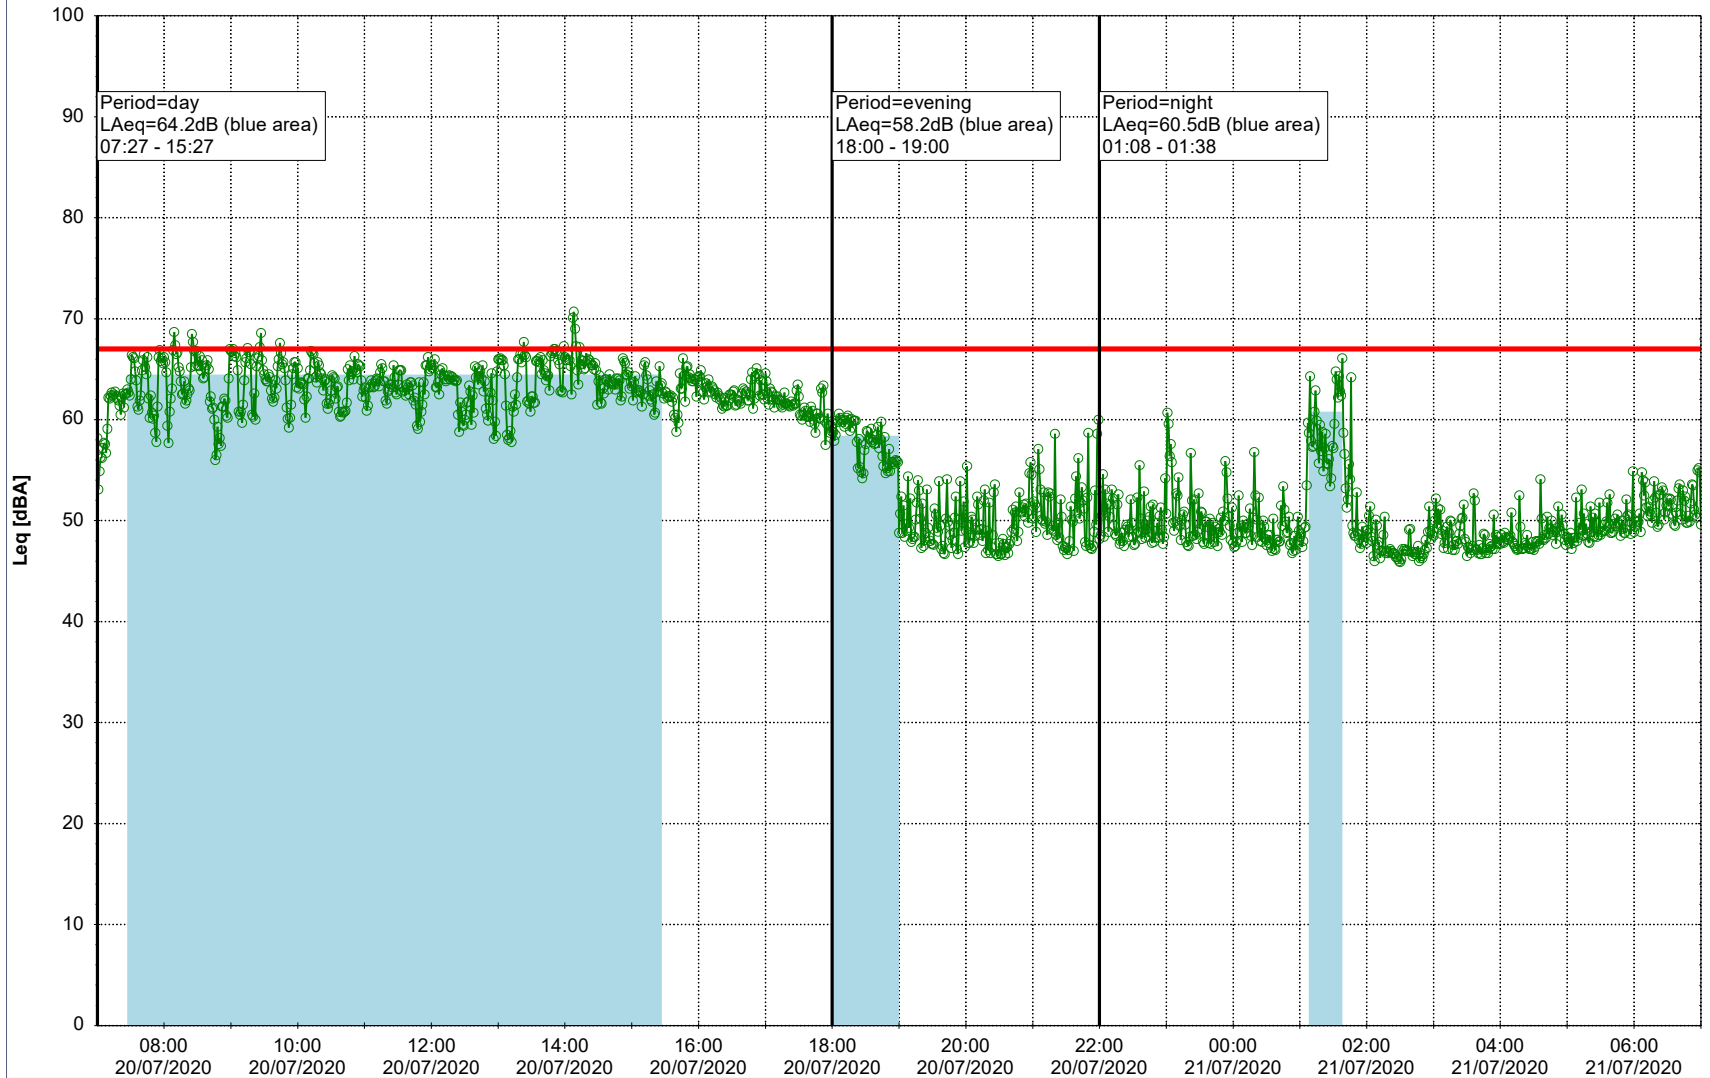

Project: Kronos Sydhavnen
Construction: Ny Ellebjerg
Location: N-V

Plan View

Remarks

...

Noise Time Related Diagram

20/07/2020
21/07/2020

○ ○ ○ ○ NEL_NS01

Project: Kronos Sydhavnen
Construction: Ny Ellebjerg
Location: N-V

Plan View

Remarks

...

Noise Time Related Diagram

21/07/2020
22/07/2020

○○○ NEL_NS01

Project: Kronos Sydhavnen
Construction: Ny Ellebjerg
Location: N-V

Plan View

Noise Time Related Diagram

24/07/2020
25/07/2020

○ NEL_NS01

Project: Kronos Sydhavnen
Construction: Ny Ellebjerg
Location: N-V

Plan View

Remarks

...

Noise Time Related Diagram

25/07/2020
26/07/2020

○ ○ ○ ○ NEL_NS01

Project: Kronos Sydhavnen
Construction: Ny Ellebjerg
Location: N-V

Plan View

Remarks

...

Noise Time Related Diagram

26/07/2020
27/07/2020