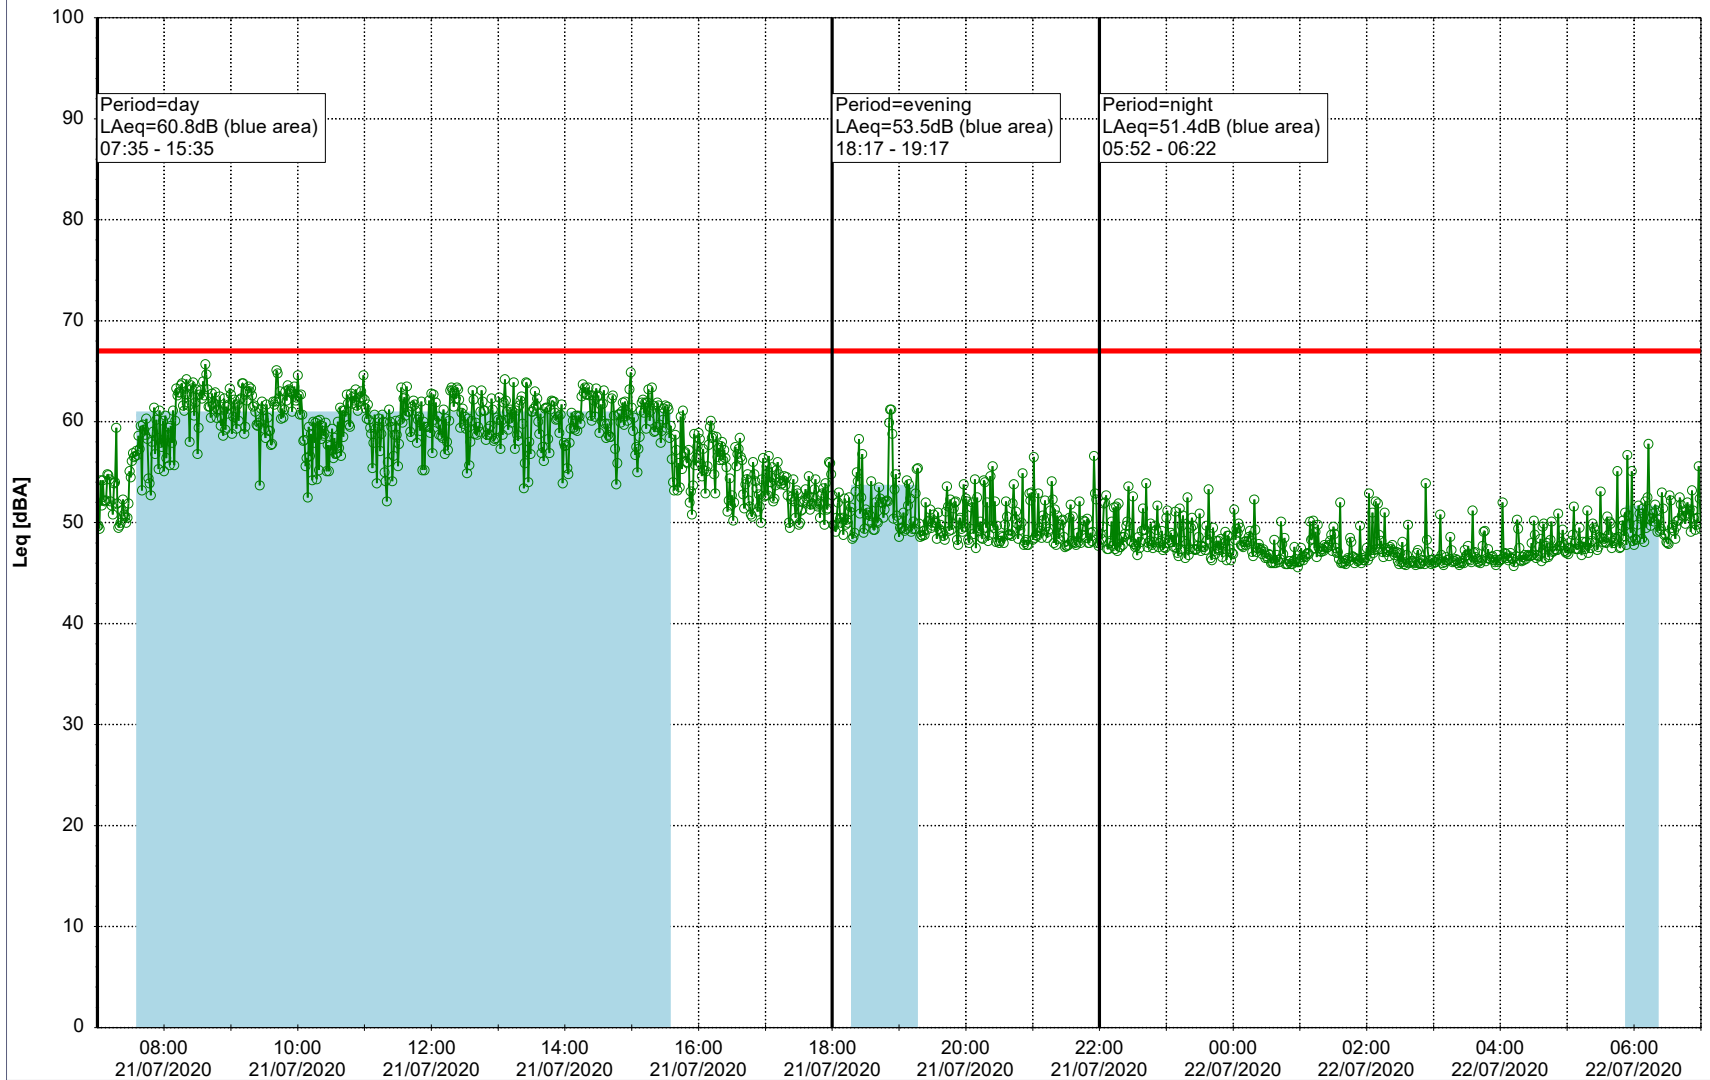

Plan View

Remarks

...

Noise Time Related Diagram

21/07/2020
22/07/2020

○○○ NEL_NS01

Project: Kronos Sydhavnen
Construction: Ny Ellebjerg
Location: N-V

Plan View

Remarks

...

Noise Time Related Diagram

22/07/2020
23/07/2020

○ ○ ○ ○ NEL_NS01

Project: Kronos Sydhavnen
Construction: Ny Ellebjerg
Location: N-V

Plan View

Remarks

Noise Time Related Diagram

24/07/2020
25/07/2020

○ NEL_NS01

Project: Kronos Sydhavnen
Construction: Ny Ellebjerg
Location: N-V

Plan View

Remarks

...

Noise Time Related Diagram

25/07/2020
26/07/2020

○ ○ ○ ○ NEL_NS01

Project: Kronos Sydhavnen
Construction: Ny Ellebjerg
Location: N-V

Plan View

Remarks

...

Noise Time Related Diagram

26/07/2020
27/07/2020