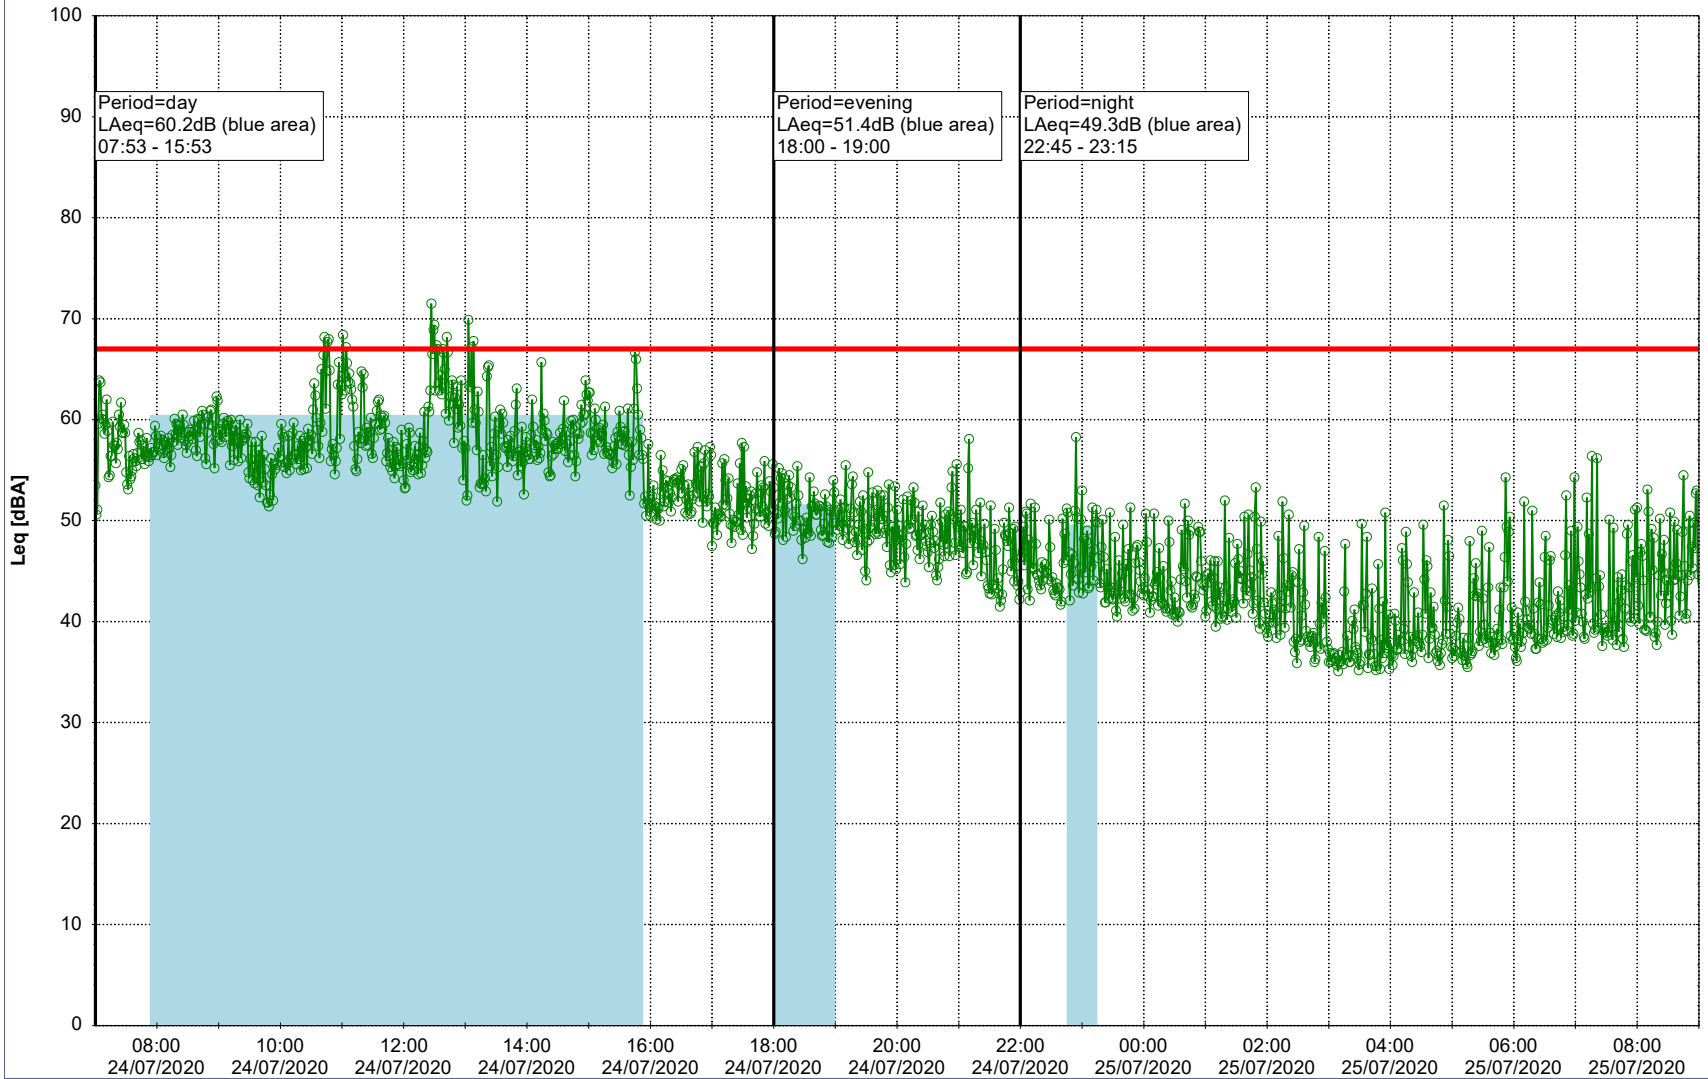

...

Noise Time Related Diagram

23/07/2020
24/07/2020

○ ○ ○ ○ NEL_NS01

Project: Kronos Sydhavnen
Construction: Ny Ellebjerg
Location: N-V

Plan View

Remarks

...

Noise Time Related Diagram

24/07/2020
25/07/2020

○ NEL_NS01

Project: Kronos Sydhavnen
Construction: Ny Ellebjerg
Location: N-V

Plan View

Remarks

...

Noise Time Related Diagram

25/07/2020
26/07/2020

○ ○ ○ ○ NEL_NS01

Project: Kronos Sydhavnen
Construction: Ny Ellebjerg
Location: N-V

Plan View

Remarks

...

Noise Time Related Diagram

26/07/2020
27/07/2020