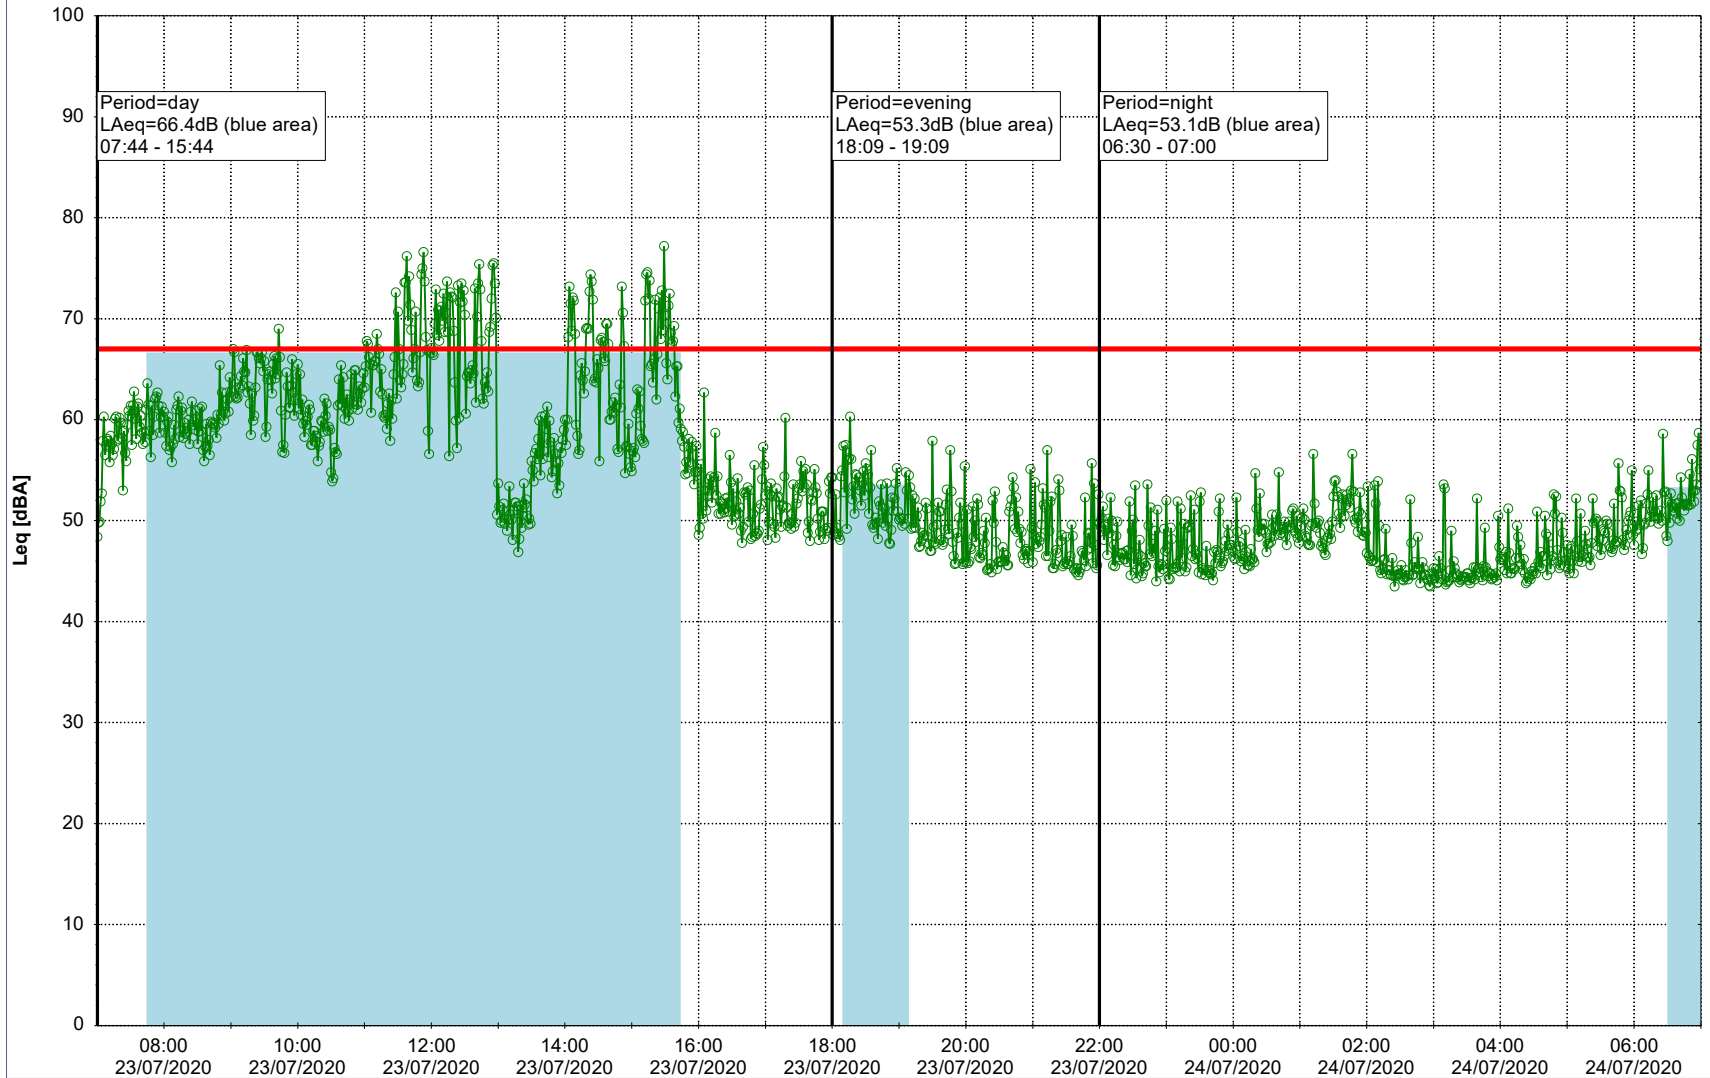

Remarks

...

Noise Time Related Diagram

22/07/2020
23/07/2020

○ ○ ○ ○ NEL_NS01

Project: Kronos Sydhavnen
Construction: Ny Ellebjerg
Location: N-V

Plan View

Remarks

...

Noise Time Related Diagram

23/07/2020
24/07/2020

○ ○ ○ ○ NEL_NS01

Project: Kronos Sydhavnen
Construction: Ny Ellebjerg
Location: N-V

Plan View

Remarks

...

Noise Time Related Diagram

24/07/2020
25/07/2020

○ NEL_NS01

Project: Kronos Sydhavnen
Construction: Ny Ellebjerg
Location: N-V

Plan View

Remarks

...

Noise Time Related Diagram

25/07/2020
26/07/2020

○ ○ ○ ○ NEL_NS01

Project: Kronos Sydhavnen
Construction: Ny Ellebjerg
Location: N-V

Plan View

Remarks

...

Noise Time Related Diagram

26/07/2020
27/07/2020