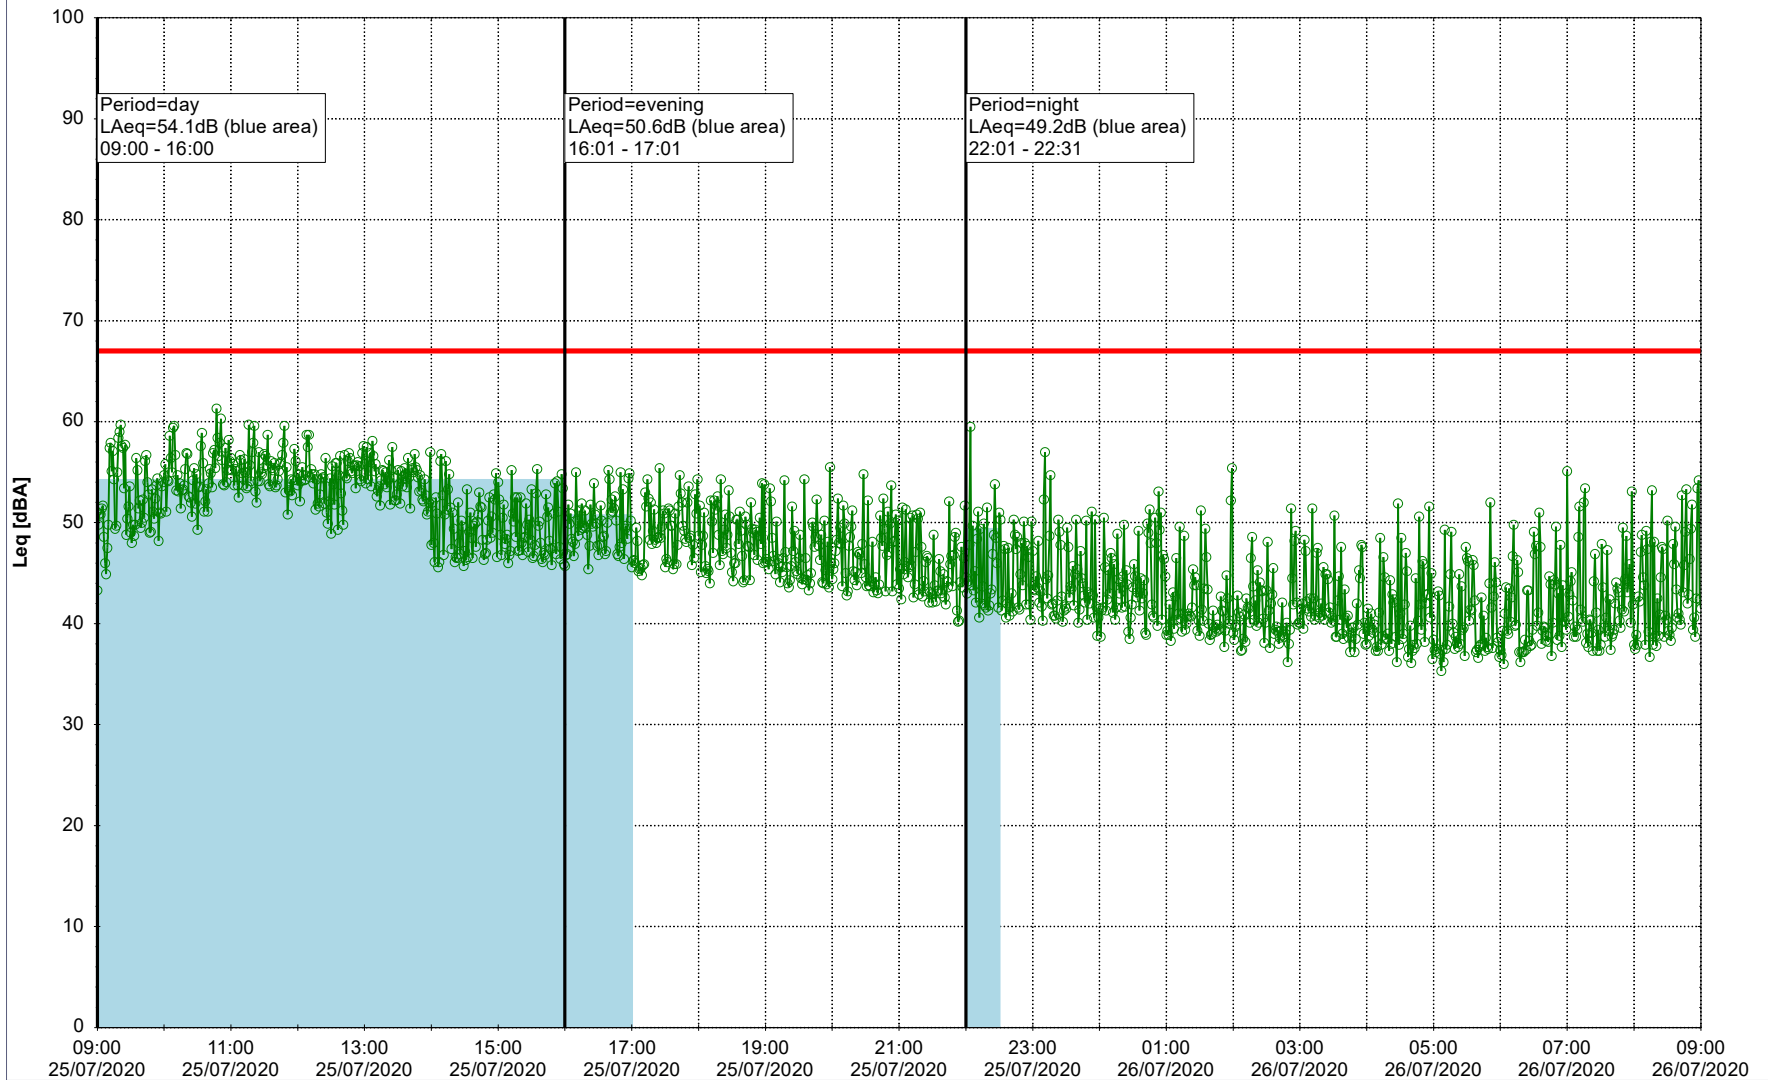

Noise Time Related Diagram

24/07/2020
25/07/2020

○ NEL_NS01

Project: Kronos Sydhavnen
Construction: Ny Ellebjerg
Location: N-V

Plan View

Remarks

...

Noise Time Related Diagram

25/07/2020
26/07/2020

○ ○ ○ ○ NEL_NS01

Project: Kronos Sydhavnen
Construction: Ny Ellebjerg
Location: N-V

Plan View

Remarks

...

Noise Time Related Diagram

26/07/2020
27/07/2020