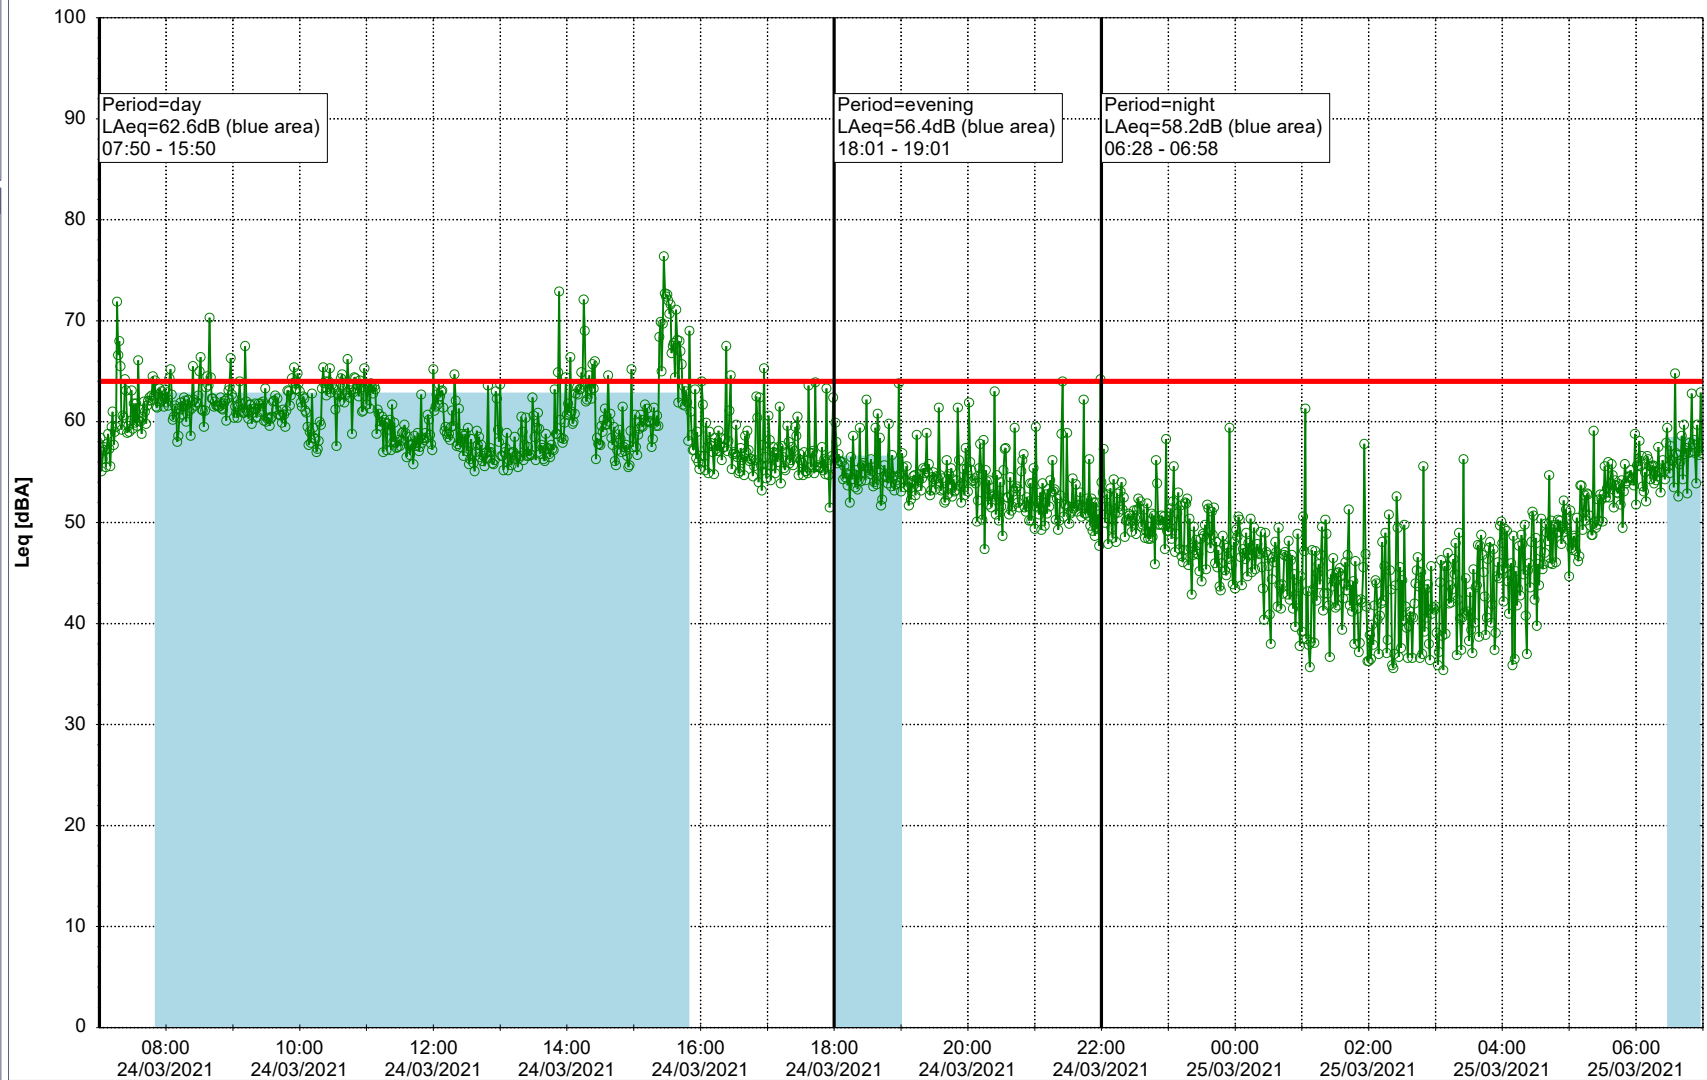

Remarks

...

Noise Time Related Diagram

○○○ GAB_NS01

Project: Kronos Sydhavnen
Construction: Gåsebæk
Location: N-V

24/03/2021
25/03/2021

Remarks

...

Noise Time Related Diagram

○○○ GAB_NS01

Project: Kronos Sydhavnen
Construction: Gåsebæk
Location: N-V

25/03/2021
26/03/2021

Remarks

...

Noise Time Related Diagram

○○○ GAB_NS01

Project: Kronos Sydhavnen
Construction: Gåsebæk
Location: N-V

26/03/2021
27/03/2021

Remarks

...

Noise Time Related Diagram

○○○○ GAB_NS01

Project: Kronos Sydhavnen
Construction: Gåsebæk
Location: N-V

27/03/2021
28/03/2021

Noise Time Related Diagram

○○○○ GAB_NS01

Remarks

...

Project: Kronos Sydhavnen
Construction: Gåsebæk
Location: N-V

28/03/2021
29/03/2021

Noise Time Related Diagram

○○○ GAB_NS01