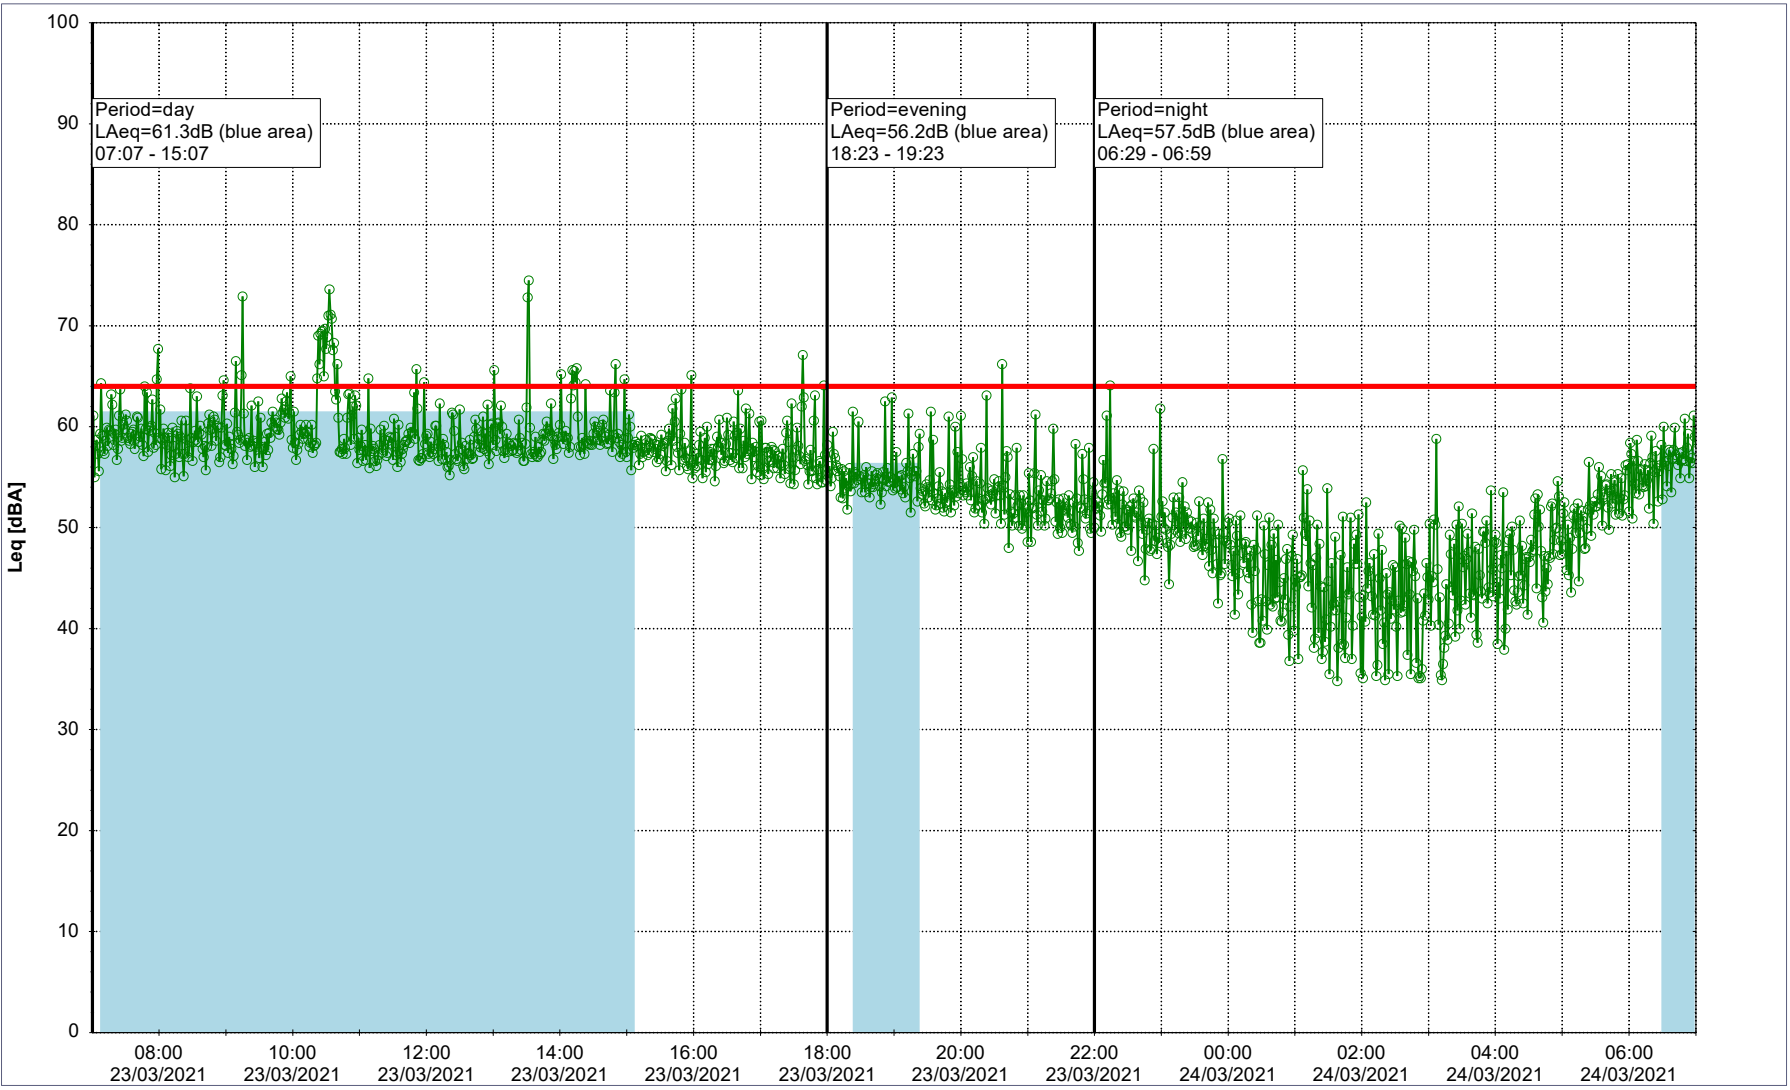

Project: Kronos Sydhavnen
Construction: Gåsebæk
Location: N-V

22/03/2021
23/03/2021

Noise Time Related Diagram

○○○○ GAB_NS01

Remarks

...

Project: Kronos Sydhavnen
Construction: Gåsebæk
Location: N-V

23/03/2021
24/03/2021

Remarks

...

Noise Time Related Diagram

○○○ GAB_NS01

Project: Kronos Sydhavnen
Construction: Gåsebæk
Location: N-V

24/03/2021
25/03/2021

Remarks

...

Noise Time Related Diagram

○○○ GAB_NS01

Project: Kronos Sydhavnen
Construction: Gåsebæk
Location: N-V

25/03/2021
26/03/2021

Remarks

...

Noise Time Related Diagram

○○○ GAB_NS01

Project: Kronos Sydhavnen
Construction: Gåsebæk
Location: N-V

26/03/2021
27/03/2021

Remarks

...

Noise Time Related Diagram

○○○○ GAB_NS01

Project: Kronos Sydhavnen
Construction: Gåsebæk
Location: N-V

27/03/2021
28/03/2021