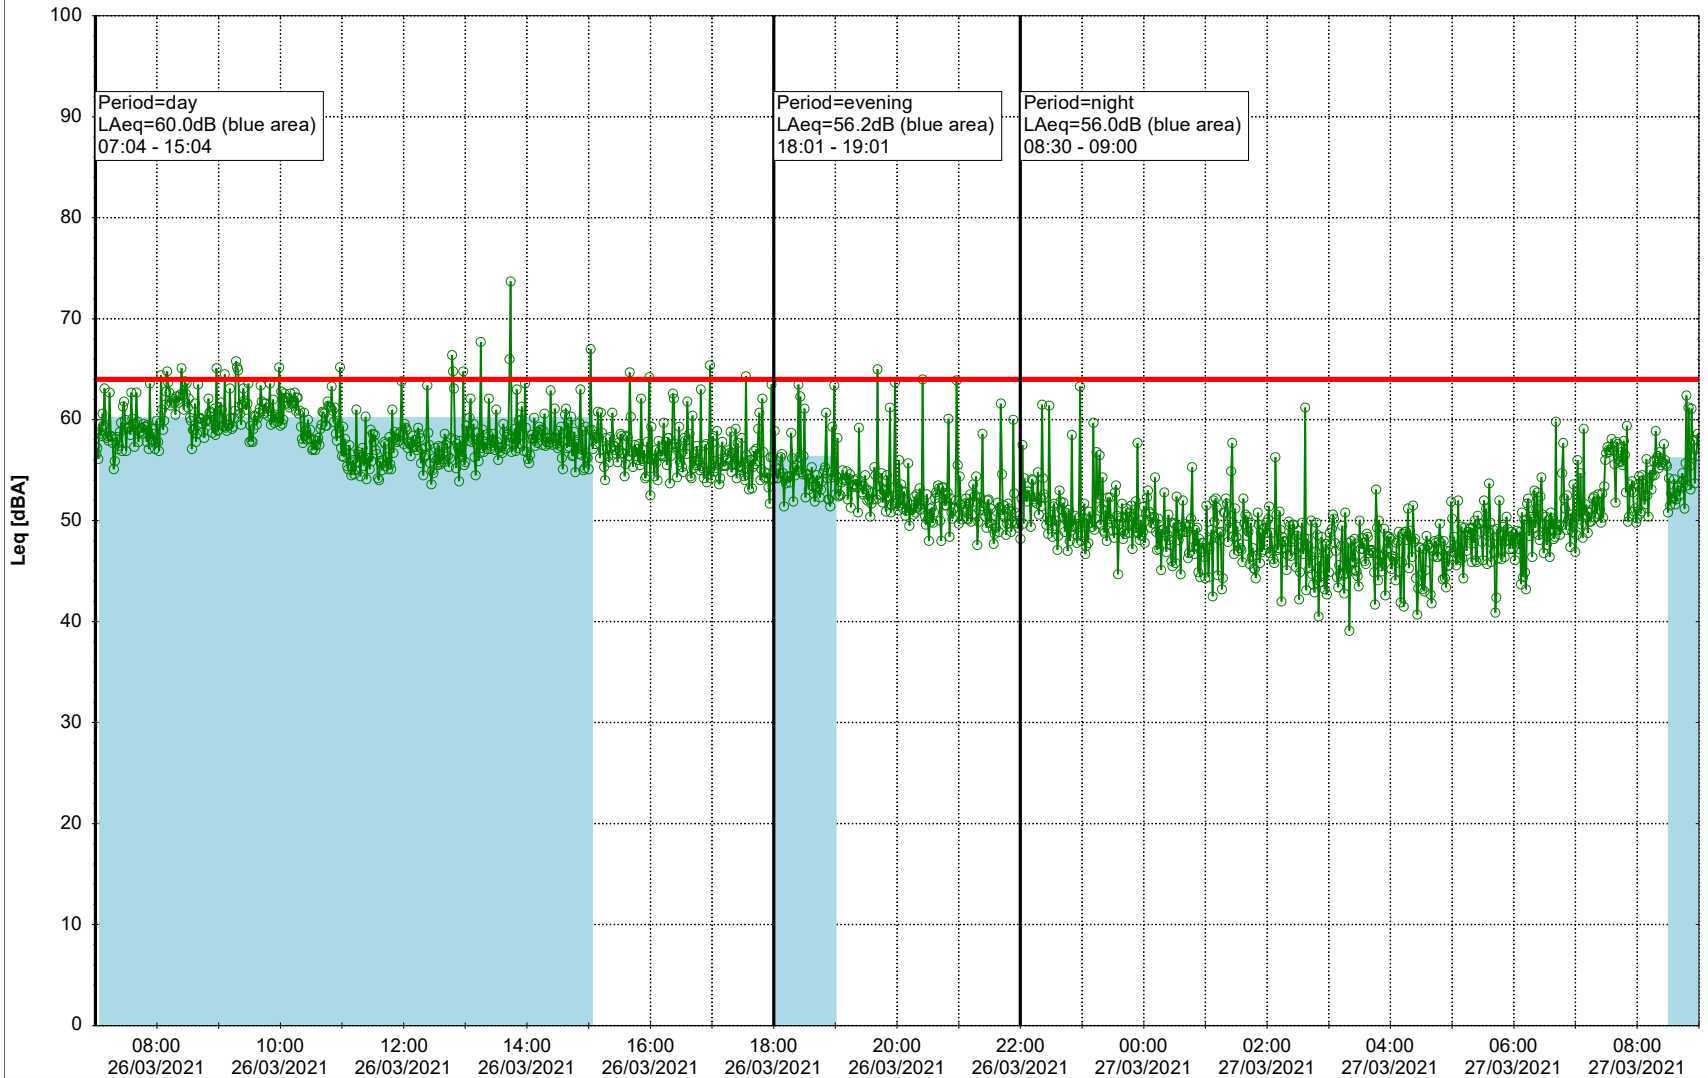

Project: Kronos Sydhavnen
Construction: Gåsebæk
Location: N-V

26/03/2021
27/03/2021

Remarks

...

Noise Time Related Diagram

○○○○ GAB_NS01

Project: Kronos Sydhavnen
Construction: Gåsebæk
Location: N-V

27/03/2021
28/03/2021

Noise Time Related Diagram

○○○○ GAB_NS01

Remarks

...

Project: Kronos Sydhavnen
Construction: Gåsebæk
Location: N-V

28/03/2021
29/03/2021

Noise Time Related Diagram

○○○ GAB_NS01