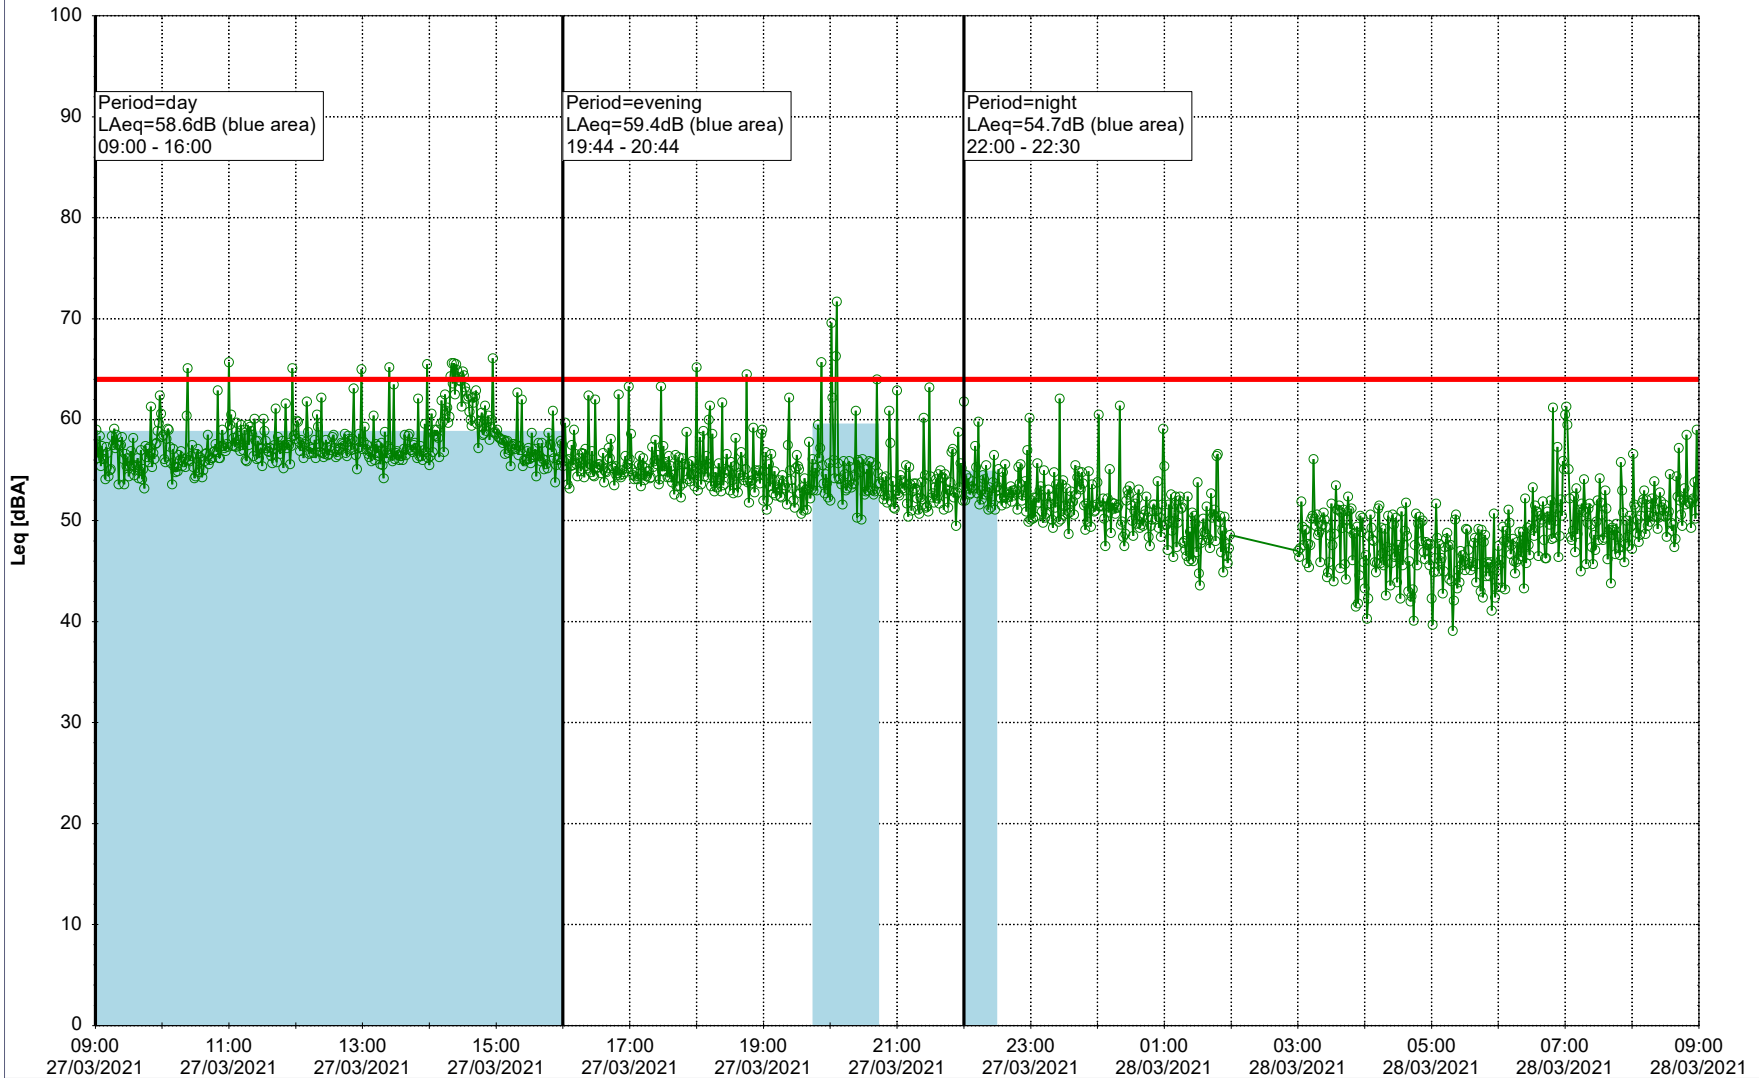

Project: Kronos Sydhavnen
Construction: Gåsebæk
Location: N-V

26/03/2021
27/03/2021

Remarks

...

Noise Time Related Diagram

○○○○ GAB_NS01

Project: Kronos Sydhavnen
Construction: Gåsebæk
Location: N-V

27/03/2021
28/03/2021

Noise Time Related Diagram

○○○○ GAB_NS01

Remarks

...

Project: Kronos Sydhavnen
Construction: Gåsebæk
Location: N-V

28/03/2021
29/03/2021

Noise Time Related Diagram

○○○ GAB_NS01