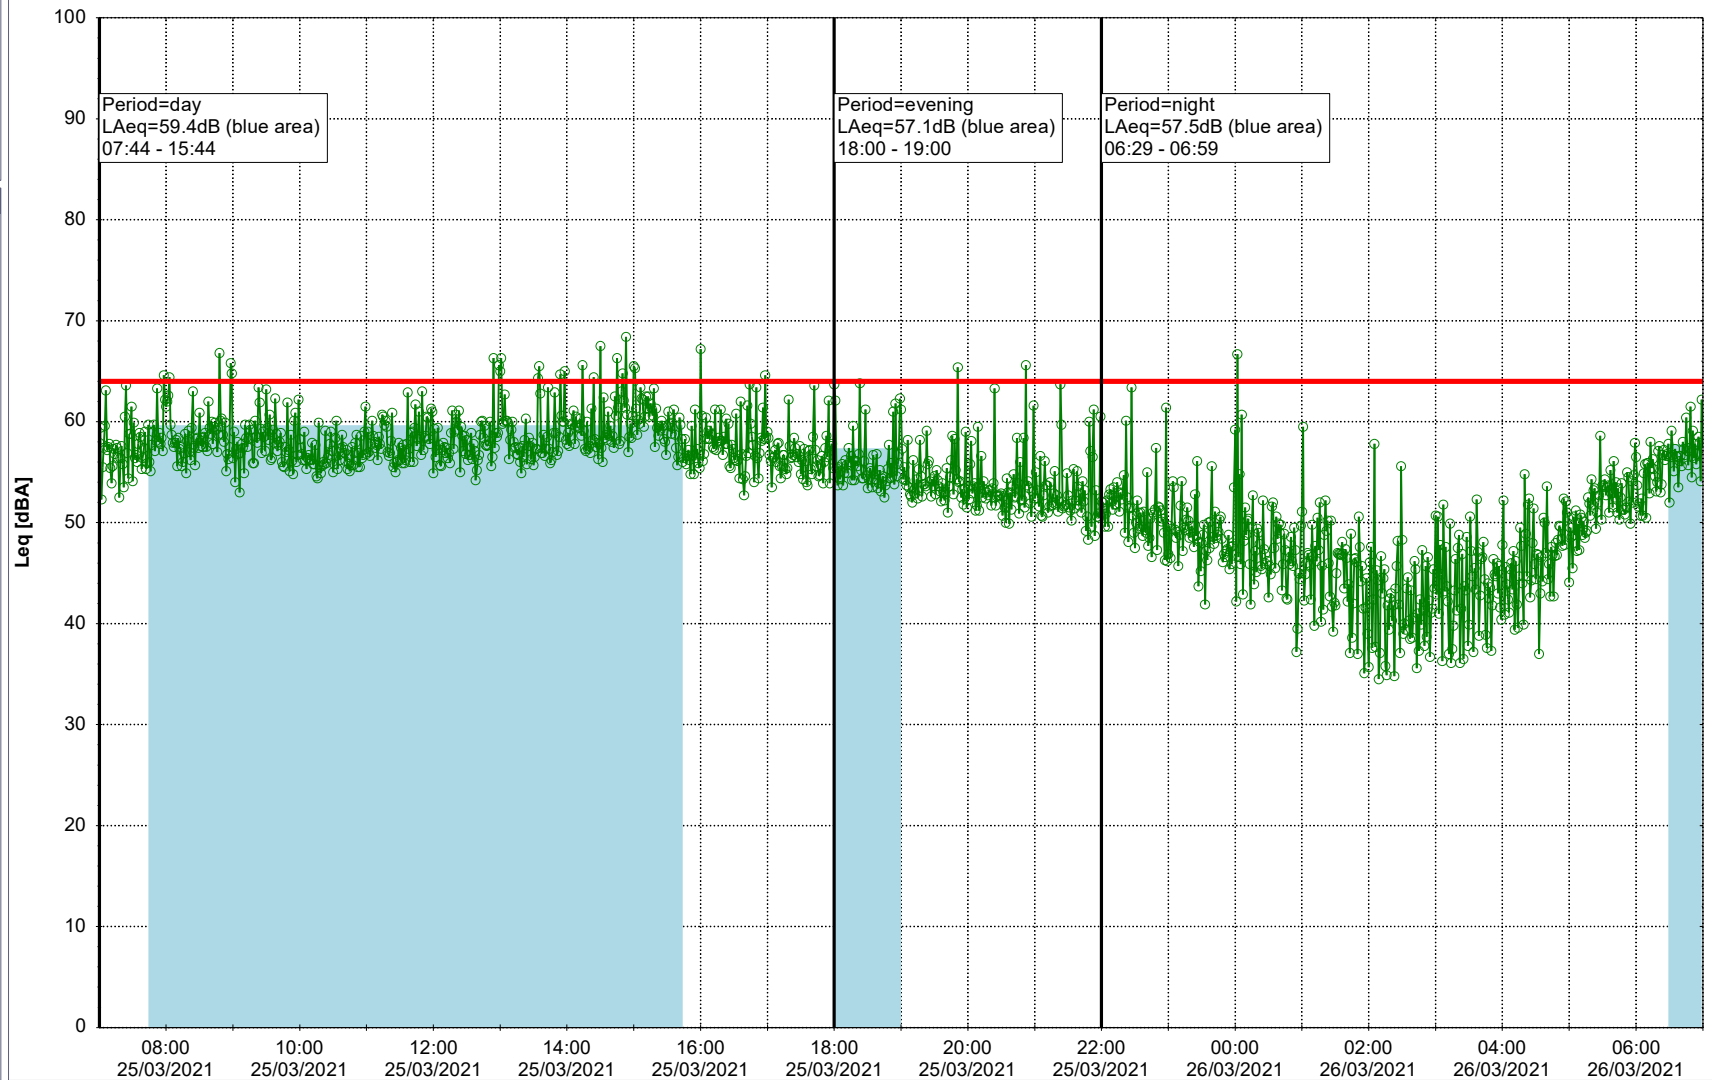

Noise Time Related Diagram

○○○ GAB_NS01

Project: Kronos Sydhavnen
Construction: Gåsebæk
Location: N-V

25/03/2021
26/03/2021

Remarks

...

Noise Time Related Diagram

○○○ GAB_NS01

Project: Kronos Sydhavnen
Construction: Gåsebæk
Location: N-V

26/03/2021
27/03/2021

Remarks

...

Noise Time Related Diagram

○○○○ GAB_NS01

Project: Kronos Sydhavnen
Construction: Gåsebæk
Location: N-V

27/03/2021
28/03/2021

Noise Time Related Diagram

○○○○ GAB_NS01

Remarks

...

Project: Kronos Sydhavnen
Construction: Gåsebæk
Location: N-V

28/03/2021
29/03/2021

Noise Time Related Diagram

○○○ GAB_NS01