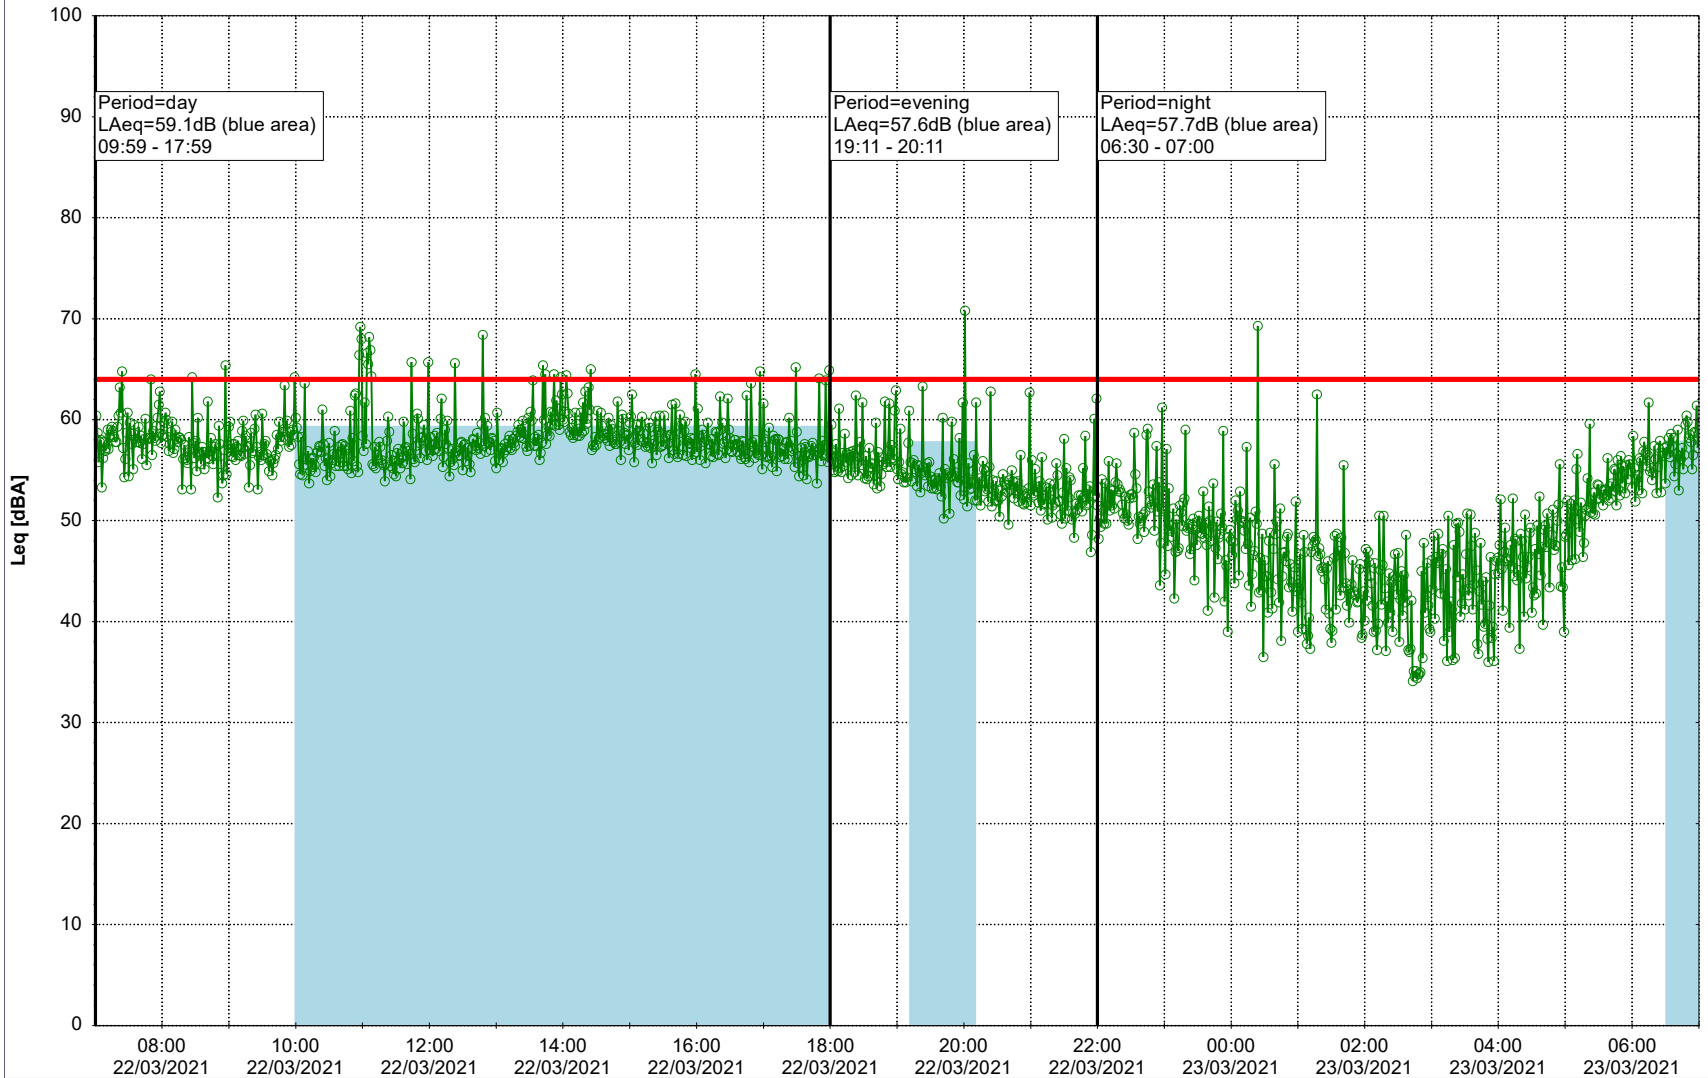

Project: Kronos Sydhavnen
Construction: Gåsebæk
Location: N-V

22/03/2021
23/03/2021

Noise Time Related Diagram

○○○○ GAB_NS01

Remarks

...

Project: Kronos Sydhavnen
Construction: Gåsebæk
Location: N-V

23/03/2021
24/03/2021

Remarks

...

Noise Time Related Diagram

○○○ GAB_NS01

Project: Kronos Sydhavnen
Construction: Gåsebæk
Location: N-V

24/03/2021
25/03/2021

Remarks

...

Noise Time Related Diagram

○○○ GAB_NS01

Project: Kronos Sydhavnen
Construction: Gåsebæk
Location: N-V

25/03/2021
26/03/2021

Remarks

...

Noise Time Related Diagram

○○○ GAB_NS01

Project: Kronos Sydhavnen
Construction: Gåsebæk
Location: N-V

26/03/2021
27/03/2021

Remarks

...

Noise Time Related Diagram

○○○○ GAB_NS01

Project: Kronos Sydhavnen
Construction: Gåsebæk
Location: N-V

27/03/2021
28/03/2021