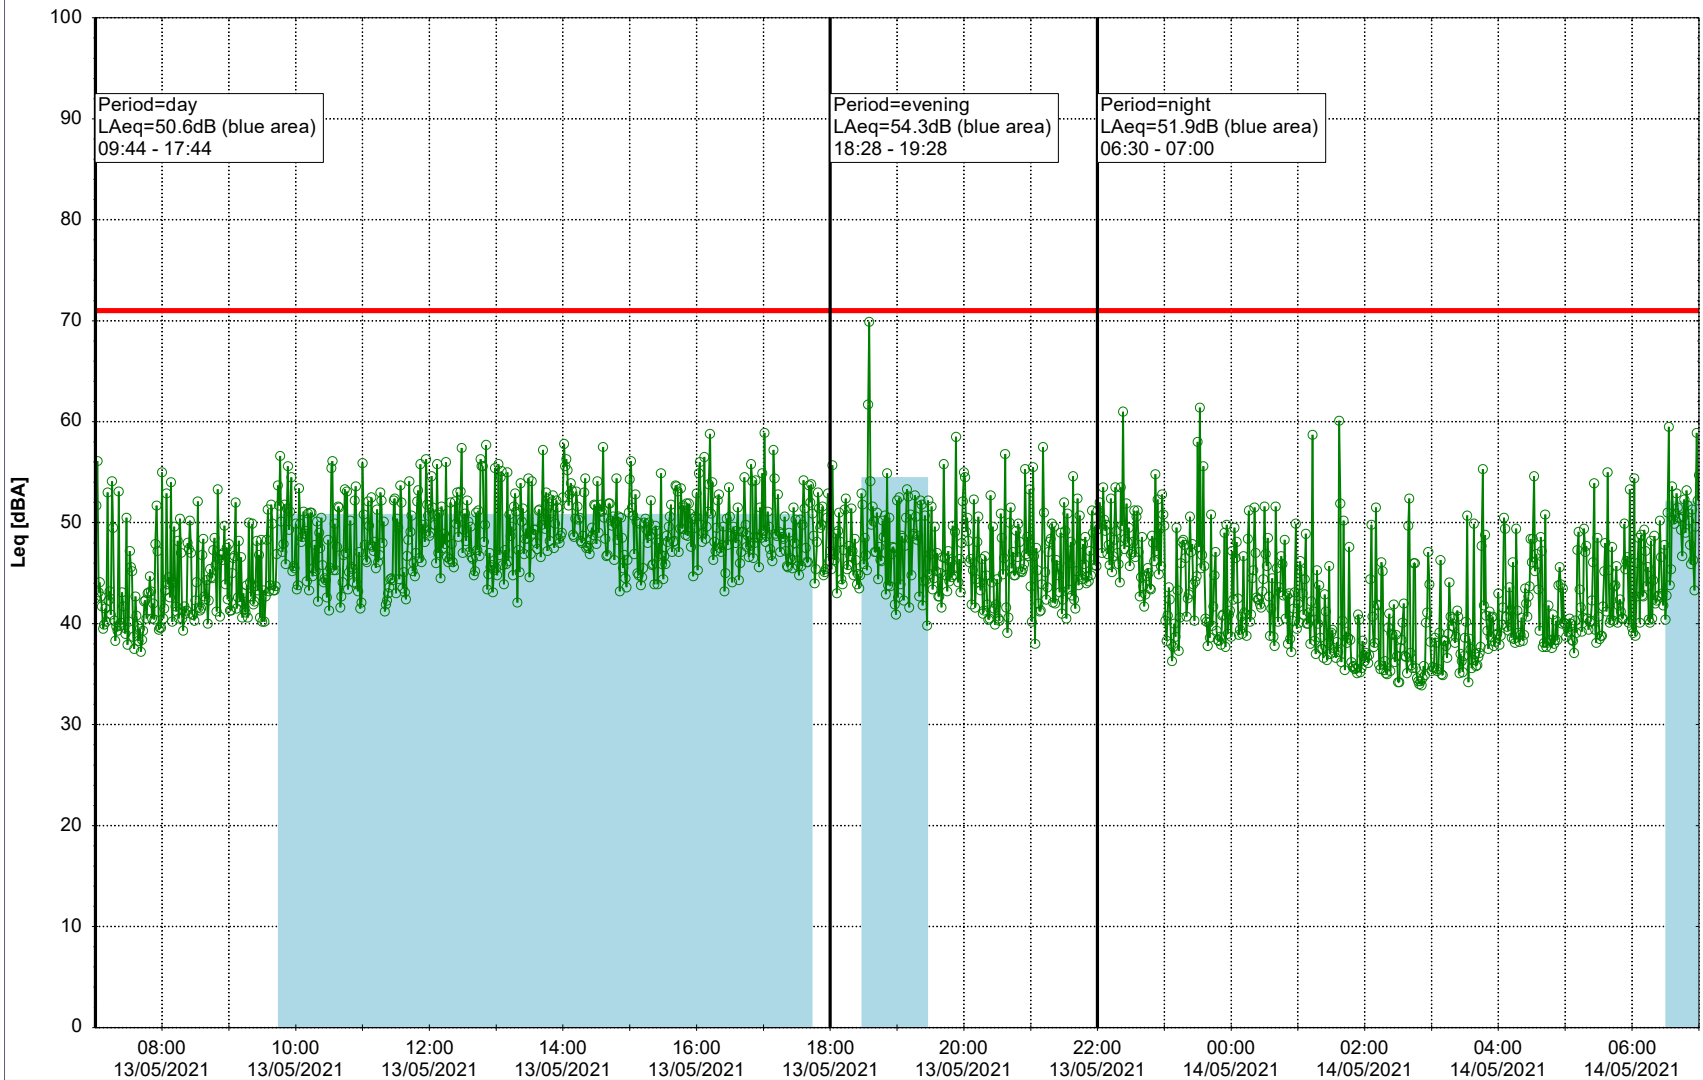

Remarks

...

Noise Time Related Diagram

12/05/2021
13/05/2021

○ ○ ○ ○ NEL_NS01

Project: Kronos Sydhavnen
Construction: Ny Ellebjerg
Location: N-V

Plan View

Remarks

...

Noise Time Related Diagram

13/05/2021

14/05/2021

○○○ NEL_NS01

Project: Kronos Sydhavnen
Construction: Ny Ellebjerg
Location: N-V

Plan View

Remarks

...

Noise Time Related Diagram

14/05/2021
15/05/2021

○ ○ ○ ○ NEL_NS01

Project: Kronos Sydhavnen
Construction: Ny Ellebjerg
Location: N-V

Plan View

Remarks

...

Noise Time Related Diagram

15/05/2021

16/05/2021

○ ○ ○ ○ NEL_NS01

Project: Kronos Sydhavnen
Construction: Ny Ellebjerg
Location: N-V

16/05/2021
17/05/2021

Plan View

Remarks