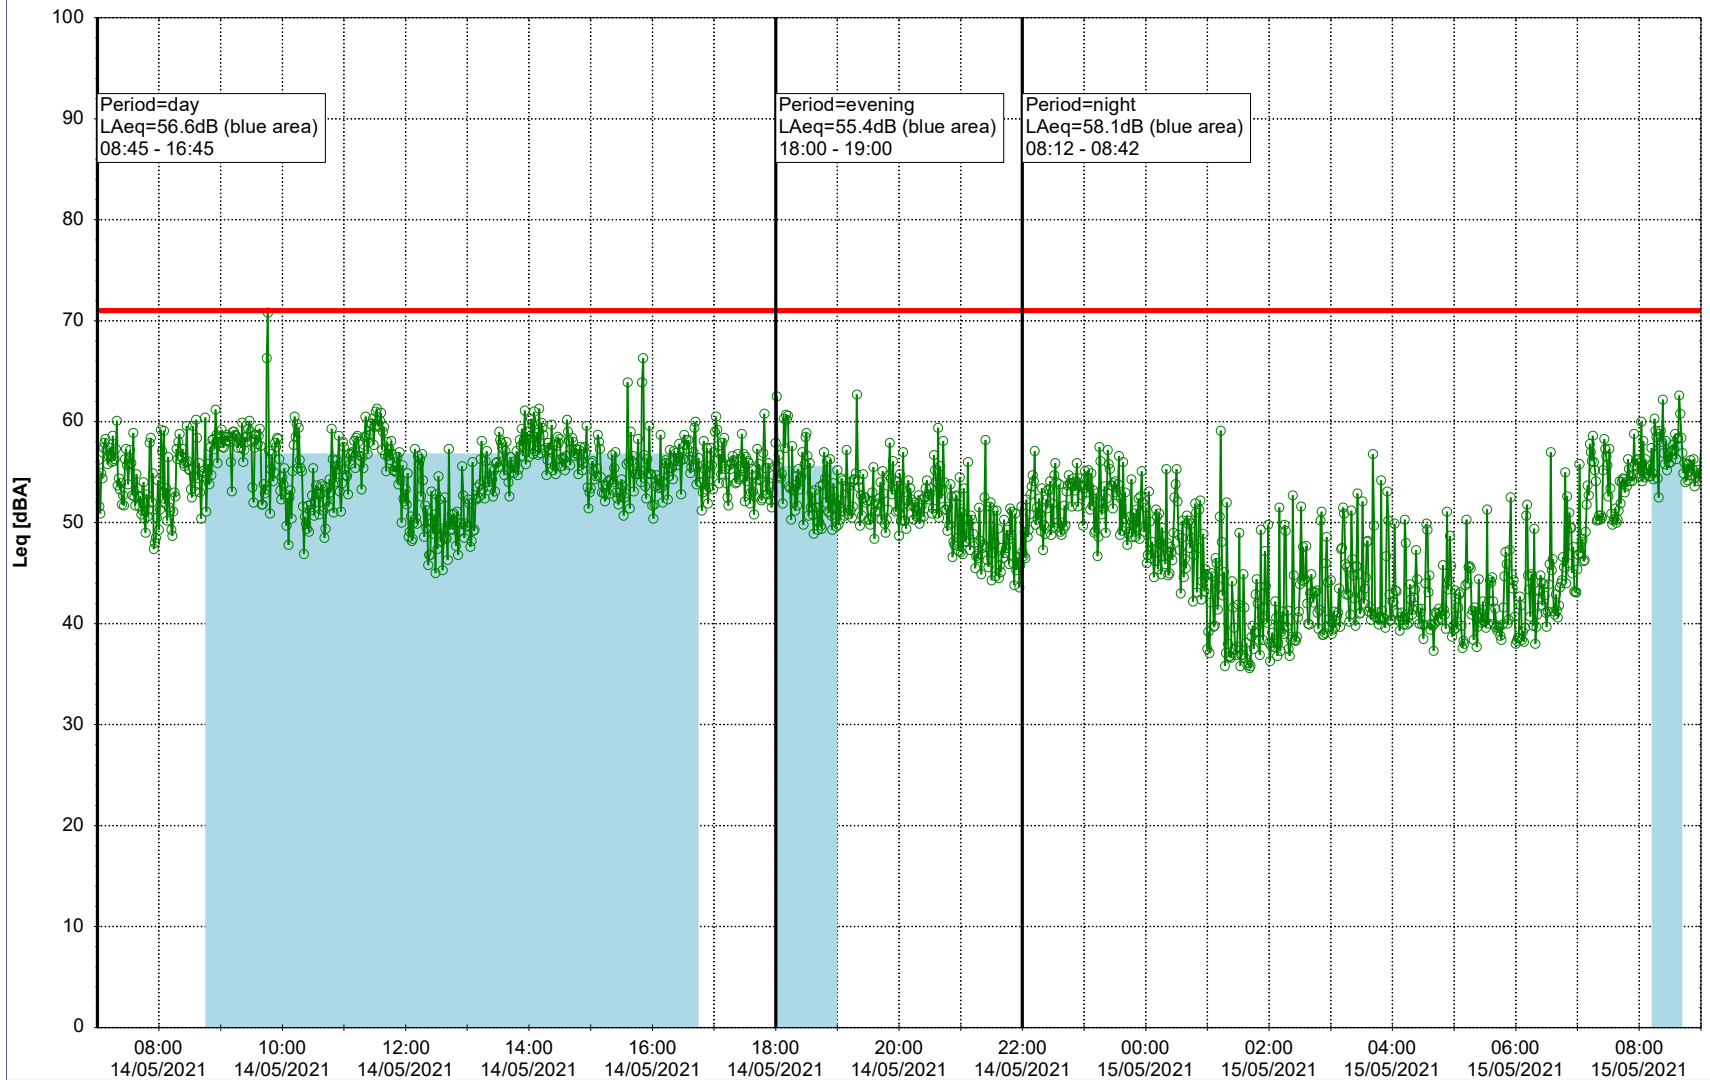

...

Noise Time Related Diagram

13/05/2021

14/05/2021

○○○ NEL_NS01

Project: Kronos Sydhavnen
Construction: Ny Ellebjerg
Location: N-V

Plan View

Remarks

...

Noise Time Related Diagram

14/05/2021
15/05/2021

○ ○ ○ ○ NEL_NS01

Project: Kronos Sydhavnen
Construction: Ny Ellebjerg
Location: N-V

Plan View

Remarks

...

Noise Time Related Diagram

15/05/2021

16/05/2021

○ ○ ○ ○ NEL_NS01

Project: Kronos Sydhavnen
Construction: Ny Ellebjerg
Location: N-V

16/05/2021
17/05/2021

Plan View

Remarks