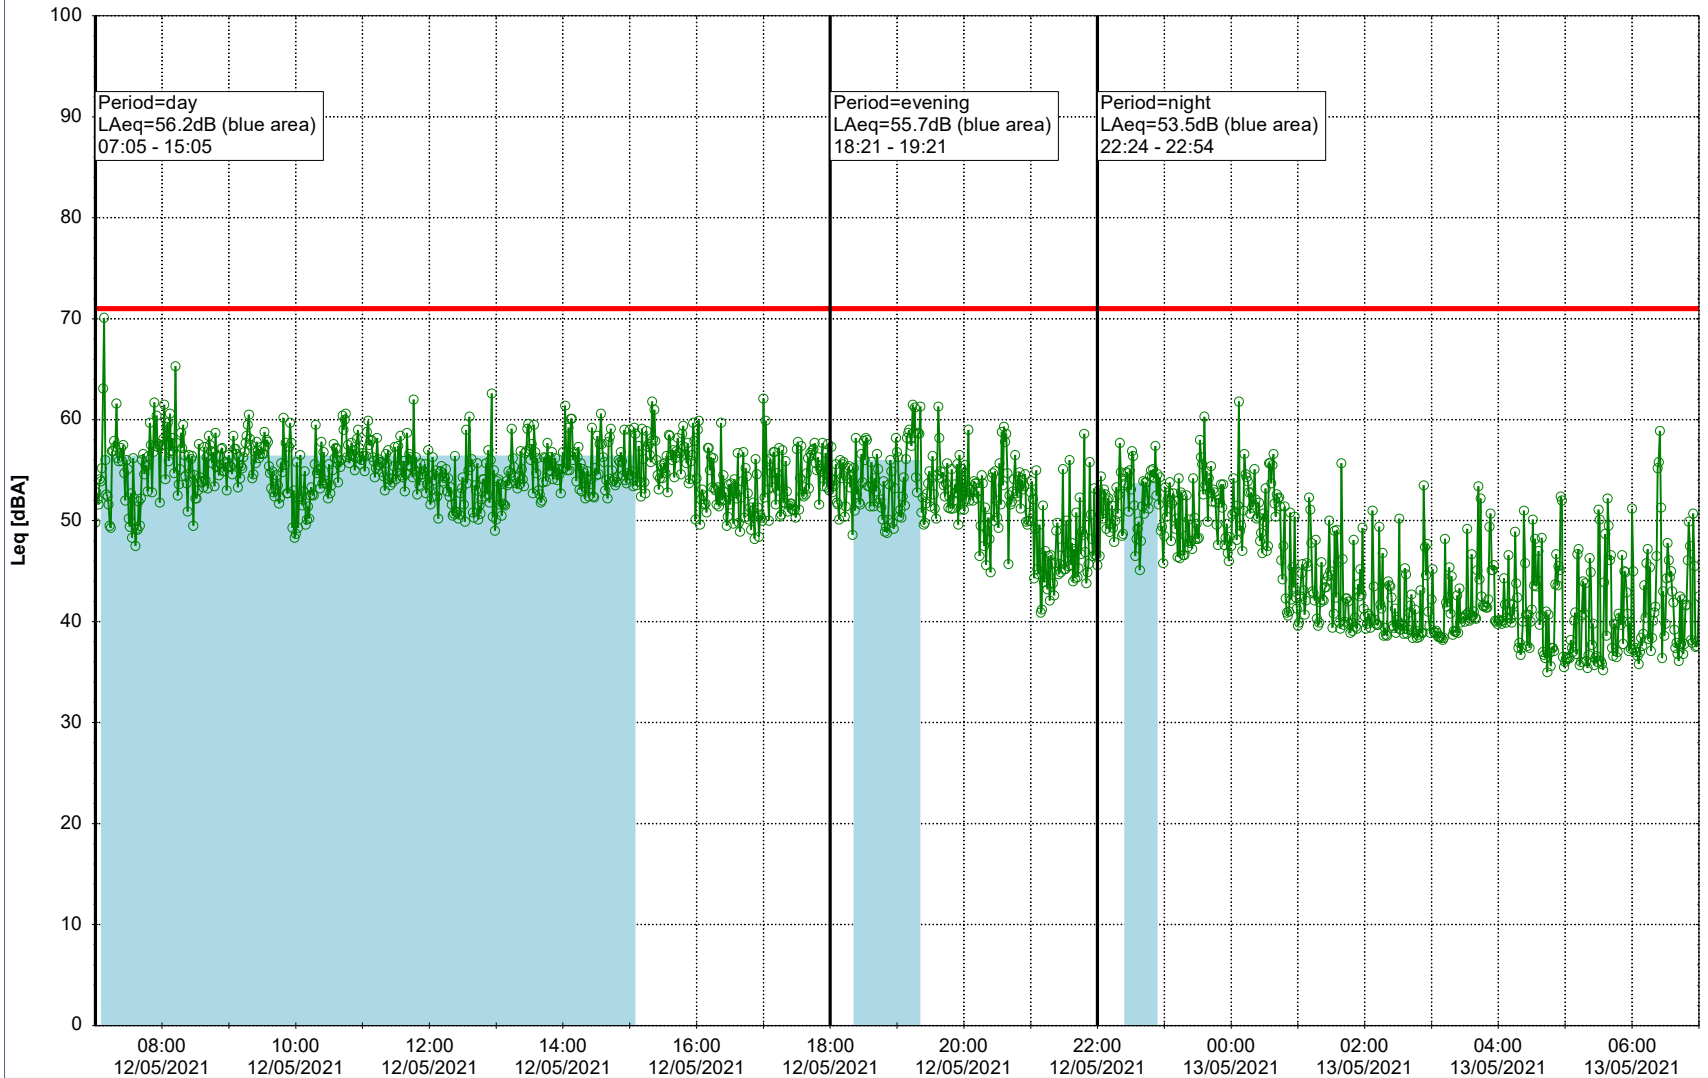

Plan View

Remarks

...

Noise Time Related Diagram

11/05/2021
12/05/2021

○ ○ ○ ○ NEL_NS01

Project: Kronos Sydhavnen
Construction: Ny Ellebjerg
Location: N-V

Plan View

Remarks

...

Noise Time Related Diagram

12/05/2021
13/05/2021

○ ○ ○ ○ NEL_NS01

Project: Kronos Sydhavnen
Construction: Ny Ellebjerg
Location: N-V

Plan View

Remarks

...

Noise Time Related Diagram

13/05/2021

14/05/2021

○○○ NEL_NS01

Project: Kronos Sydhavnen
Construction: Ny Ellebjerg
Location: N-V

Plan View

Remarks

...

Noise Time Related Diagram

14/05/2021
15/05/2021

○ ○ ○ ○ NEL_NS01

Project: Kronos Sydhavnen
Construction: Ny Ellebjerg
Location: N-V

Plan View

Remarks

...