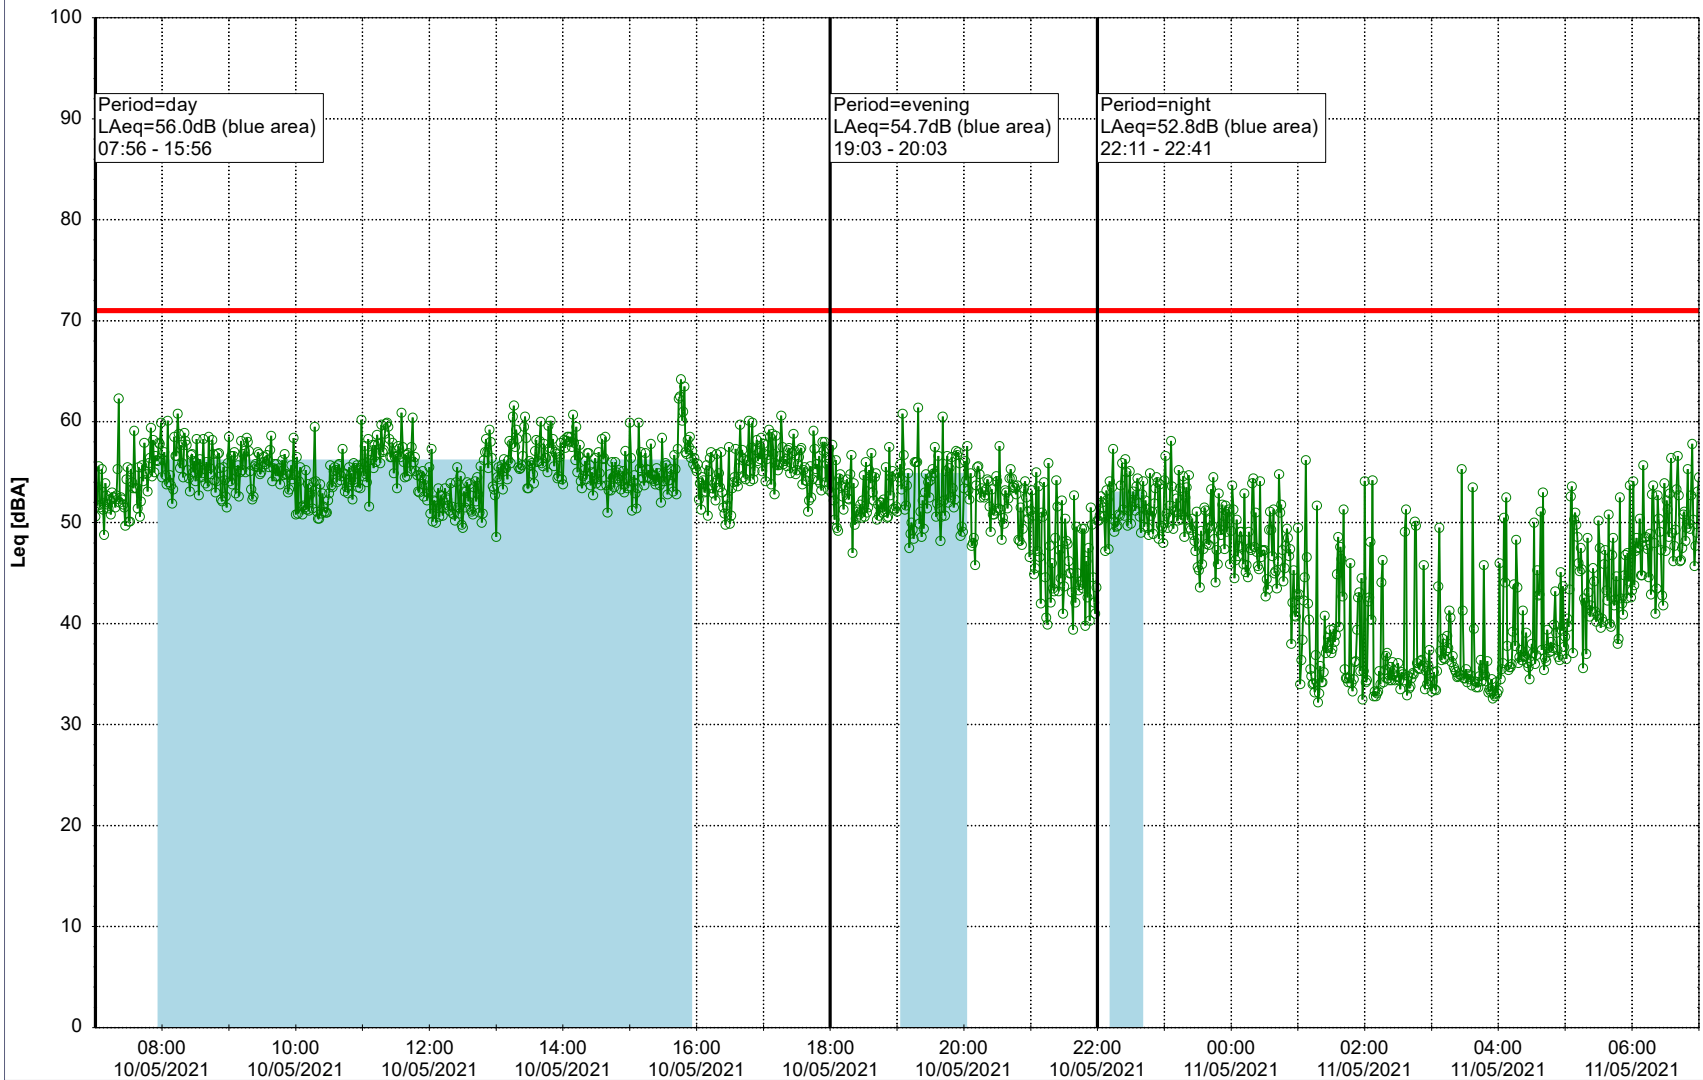

Project: Kronos Sydhavnen
Construction: Ny Ellebjerg
Location: N-V

Plan View

Remarks

...

Noise Time Related Diagram

10/05/2021
11/05/2021

○ ○ ○ ○ NEL_NS01

Project: Kronos Sydhavnen
Construction: Ny Ellebjerg
Location: N-V

Plan View

Remarks

...

Noise Time Related Diagram

11/05/2021
12/05/2021

○ ○ ○ ○ NEL_NS01

Project: Kronos Sydhavnen
Construction: Ny Ellebjerg
Location: N-V

Plan View

Remarks

...

Noise Time Related Diagram

12/05/2021
13/05/2021

○ ○ ○ ○ NEL_NS01

Project: Kronos Sydhavnen
Construction: Ny Ellebjerg
Location: N-V

Plan View

Remarks

...

Noise Time Related Diagram

13/05/2021

14/05/2021

○○○ NEL_NS01

Project: Kronos Sydhavnen
Construction: Ny Ellebjerg
Location: N-V

Plan View

Remarks