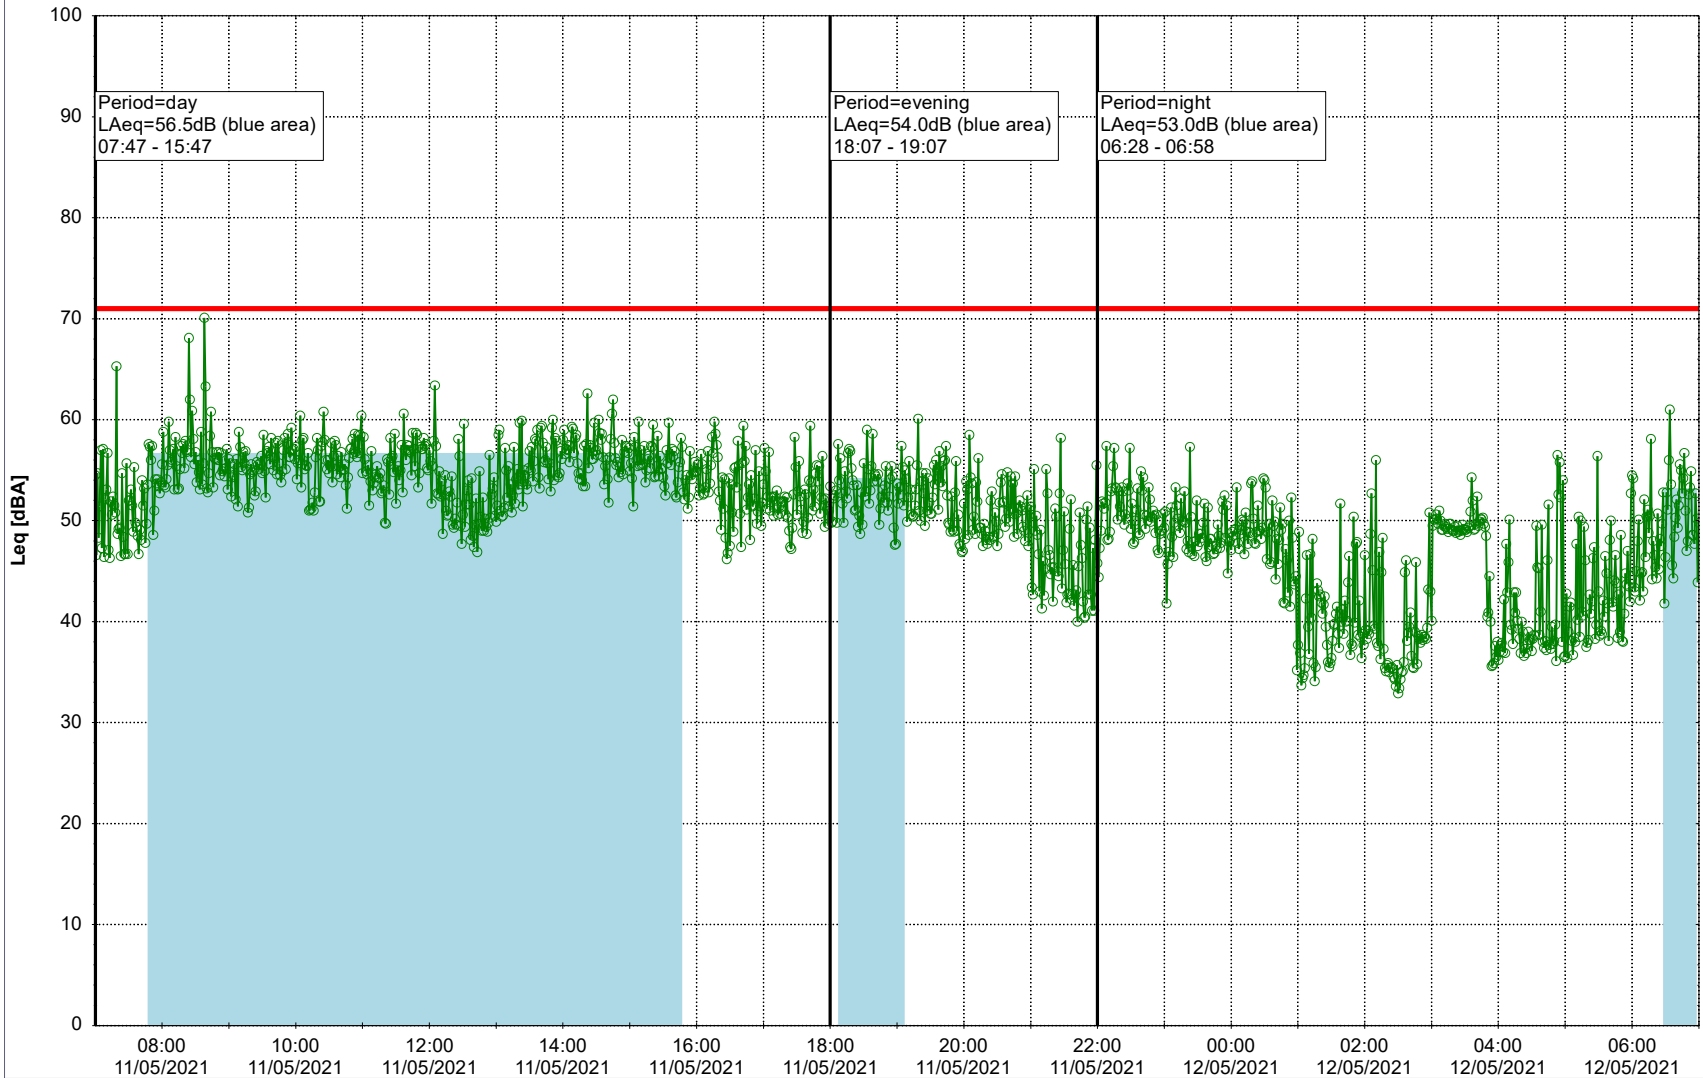

Plan View

Remarks

...

Noise Time Related Diagram

11/05/2021
12/05/2021

○ ○ ○ ○ NEL_NS01

Project: Kronos Sydhavnen
Construction: Ny Ellebjerg
Location: N-V

Plan View

Remarks

...

Noise Time Related Diagram

12/05/2021
13/05/2021

○ ○ ○ ○ NEL_NS01

Project: Kronos Sydhavnen
Construction: Ny Ellebjerg
Location: N-V

Plan View

Remarks

...

Noise Time Related Diagram

13/05/2021

14/05/2021

○○○ NEL_NS01

Project: Kronos Sydhavnen
Construction: Ny Ellebjerg
Location: N-V

Plan View

Remarks

...

Noise Time Related Diagram

14/05/2021
15/05/2021

○ ○ ○ ○ NEL_NS01

Project: Kronos Sydhavnen
Construction: Ny Ellebjerg
Location: N-V

Plan View

Remarks

...