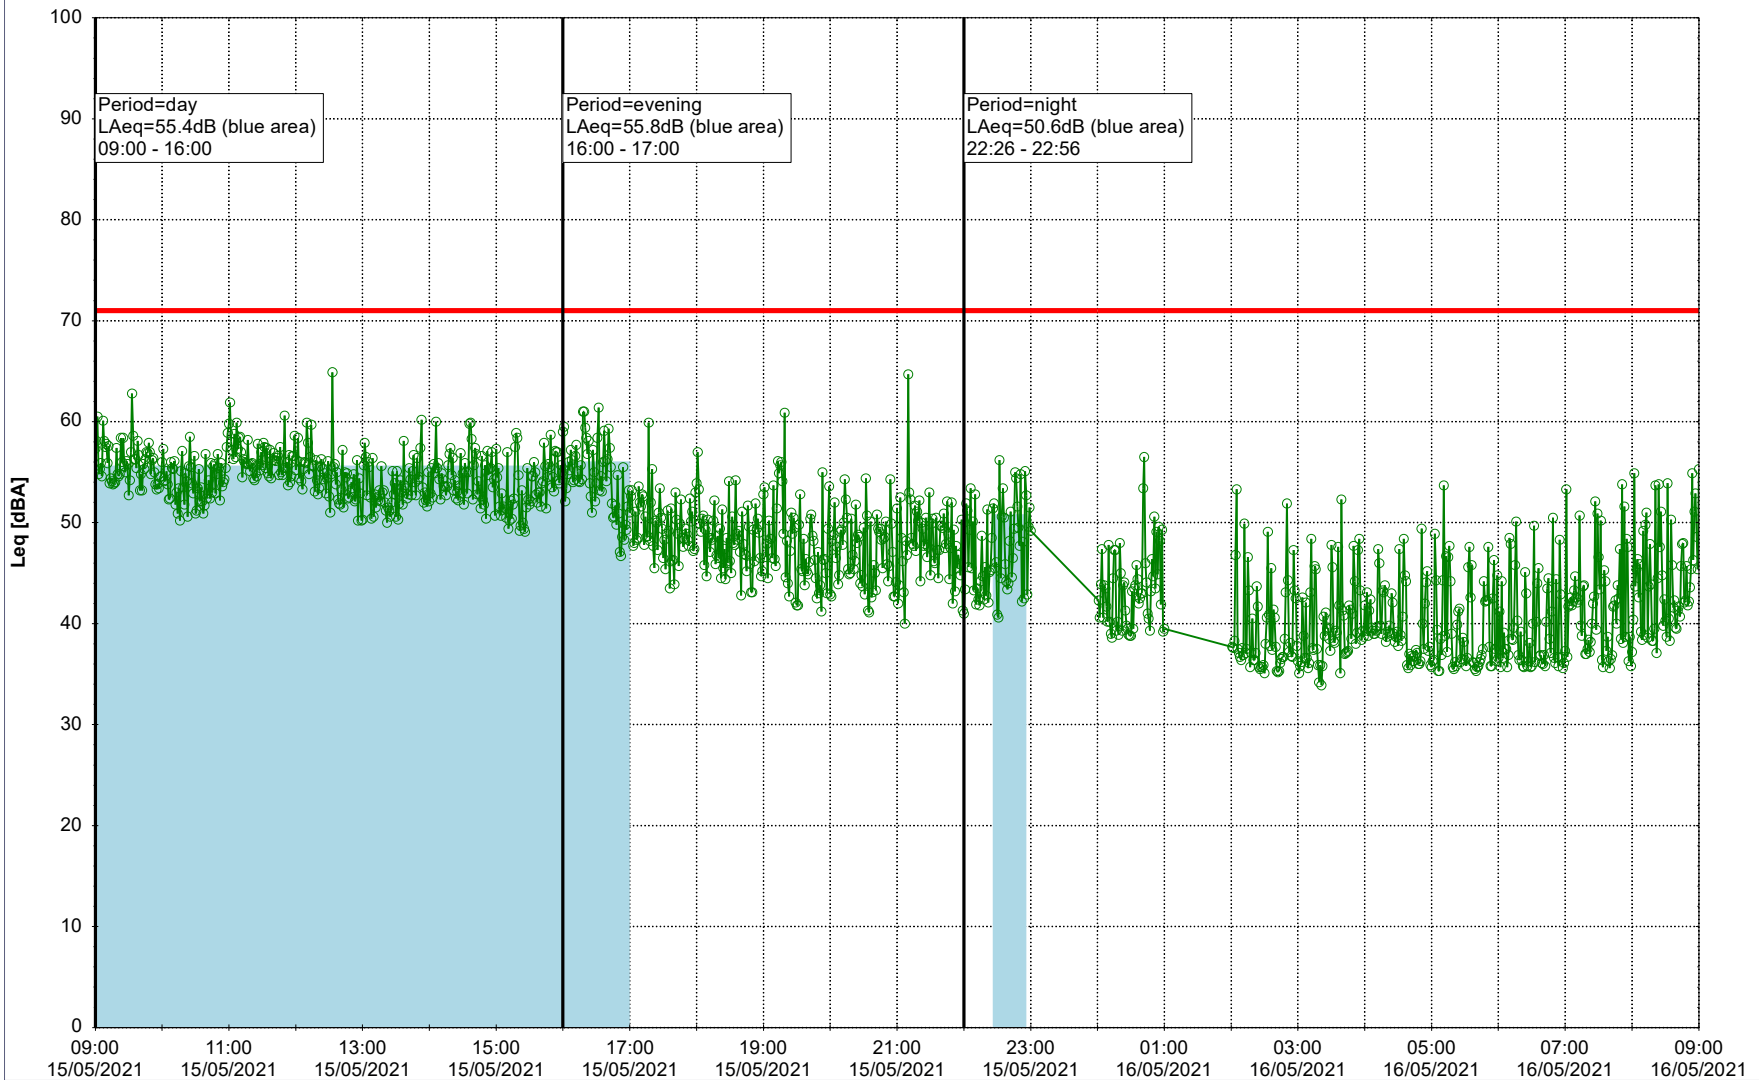

...

Noise Time Related Diagram

14/05/2021
15/05/2021

○ ○ ○ ○ NEL_NS01

Project: Kronos Sydhavnen
Construction: Ny Ellebjerg
Location: N-V

Plan View

Remarks

...

Noise Time Related Diagram

15/05/2021

16/05/2021

○ ○ ○ ○ NEL_NS01

Project: Kronos Sydhavnen
Construction: Ny Ellebjerg
Location: N-V

16/05/2021
17/05/2021

Plan View

Remarks