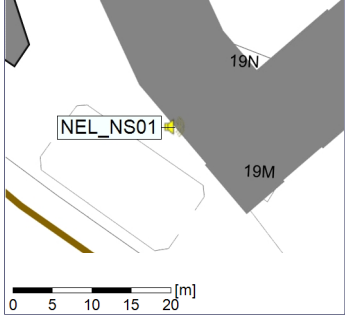

Project: Kronos Sydhavnen
Construction: Ny Ellebjerg
Location: N-V

Plan View

Noise Time Related Diagram

14/11/2022
15/11/2022

○ ○ ○ ○ NEL_NS01

Project: Kronos Sydhavnen
Construction: Ny Ellebjerg
Location: N-V

Plan View

Remarks

...

Noise Time Related Diagram

15/11/2022
16/11/2022

○ ○ ○ ○ NEL_NS01

Project: Kronos Sydhavnen
Construction: Ny Ellebjerg
Location: N-V

Plan View

Remarks

...

Project: Kronos Sydhavnen
Construction: Ny Ellebjerg
Location: N-V

Plan View

Remarks

...

Noise Time Related Diagram

19/11/2022
20/11/2022

○○○ NEL_NS01

Project: Kronos Sydhavnen
Construction: Ny Ellebjerg
Location: N-V

20/11/2022
21/11/2022

Noise Time Related Diagram

○○○ NEL_NS01

Remarks

...