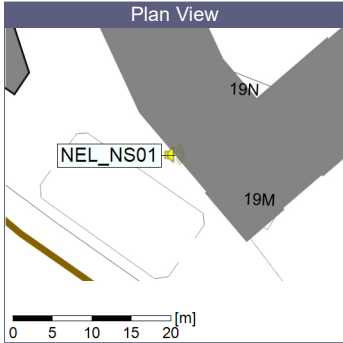

...

Noise Time Related Diagram

17/11/2022
18/11/2022

○ ○ ○ ○ NEL_NS01

Project: Kronos Sydhavnen
Construction: Ny Ellebjerg
Location: N-V

18/11/2022
19/11/2022

Noise Time Related Diagram

○○○ NEL_NS01