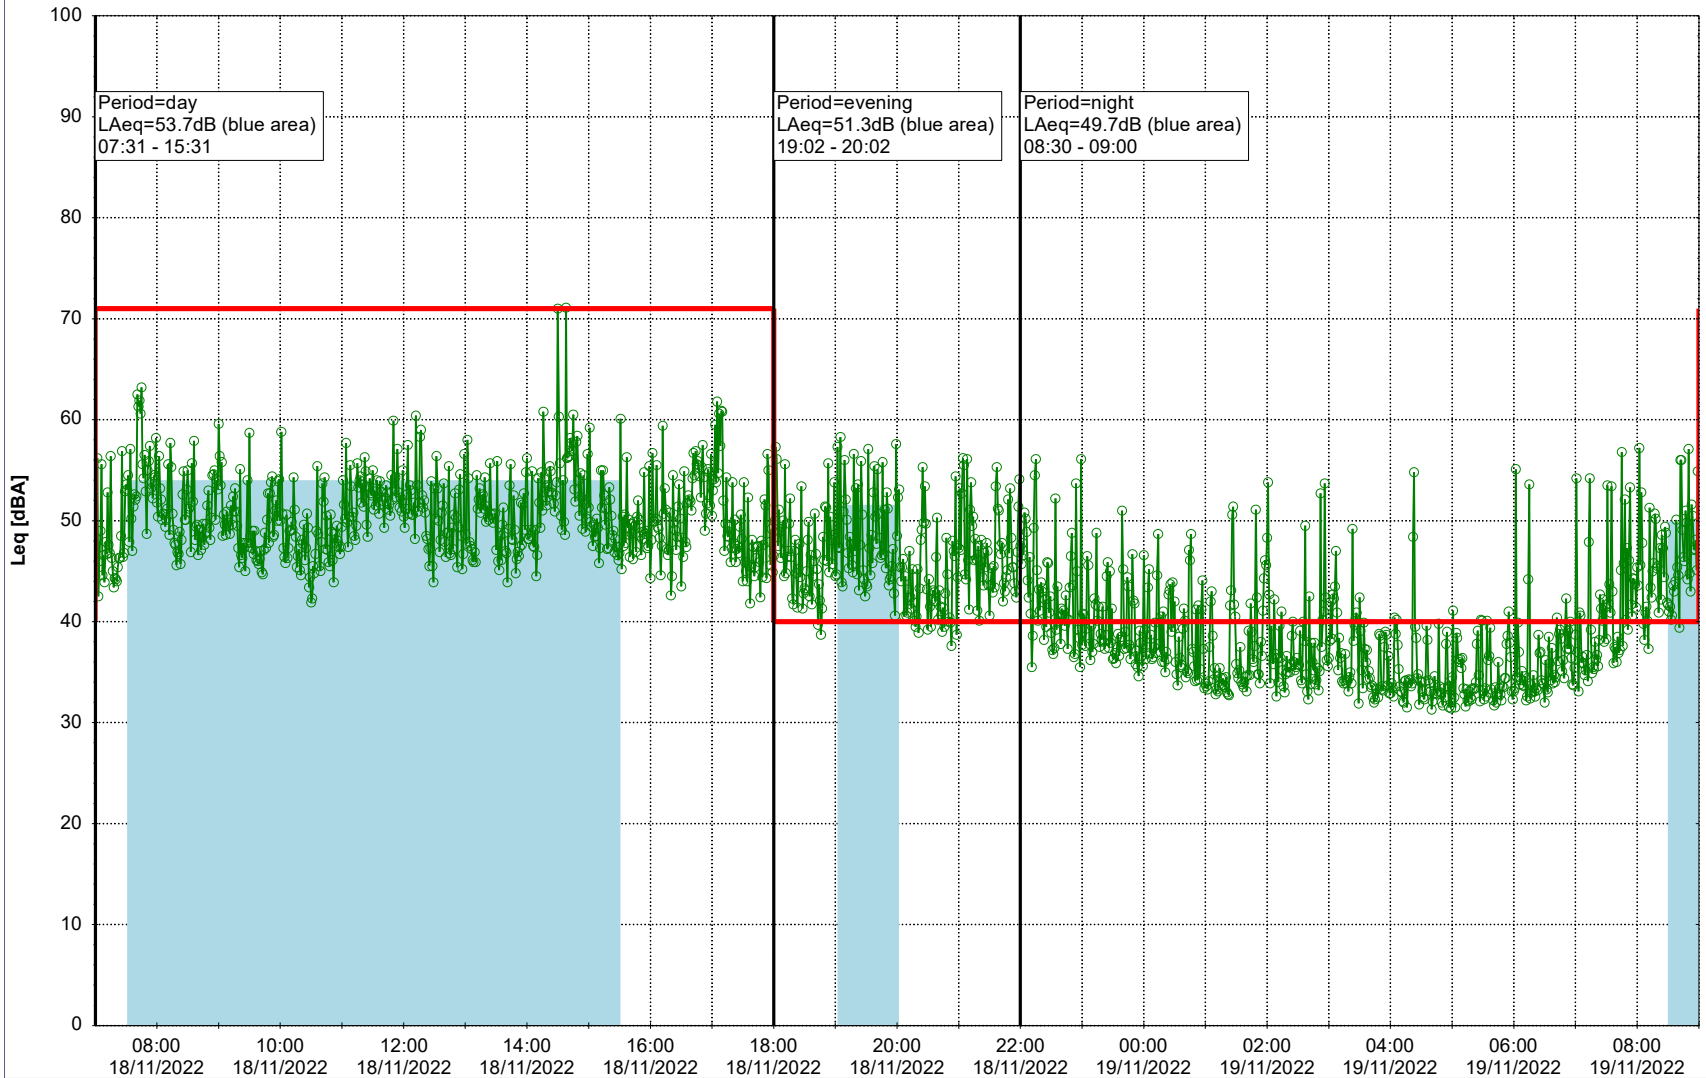

...

Noise Time Related Diagram

17/11/2022
18/11/2022

○ ○ ○ ○ NEL_NS01

Project: Kronos Sydhavnen
Construction: Ny Ellebjerg
Location: N-V

18/11/2022
19/11/2022

Noise Time Related Diagram

○○○ NEL_NS01

Remarks

...

Project: Kronos Sydhavnen
Construction: Ny Ellebjerg
Location: N-V

Plan View

Remarks

...

Noise Time Related Diagram

19/11/2022
20/11/2022

○○○ NEL_NS01

Project: Kronos Sydhavnen
Construction: Ny Ellebjerg
Location: N-V

20/11/2022
21/11/2022

Noise Time Related Diagram

○○○ NEL_NS01

Remarks

...