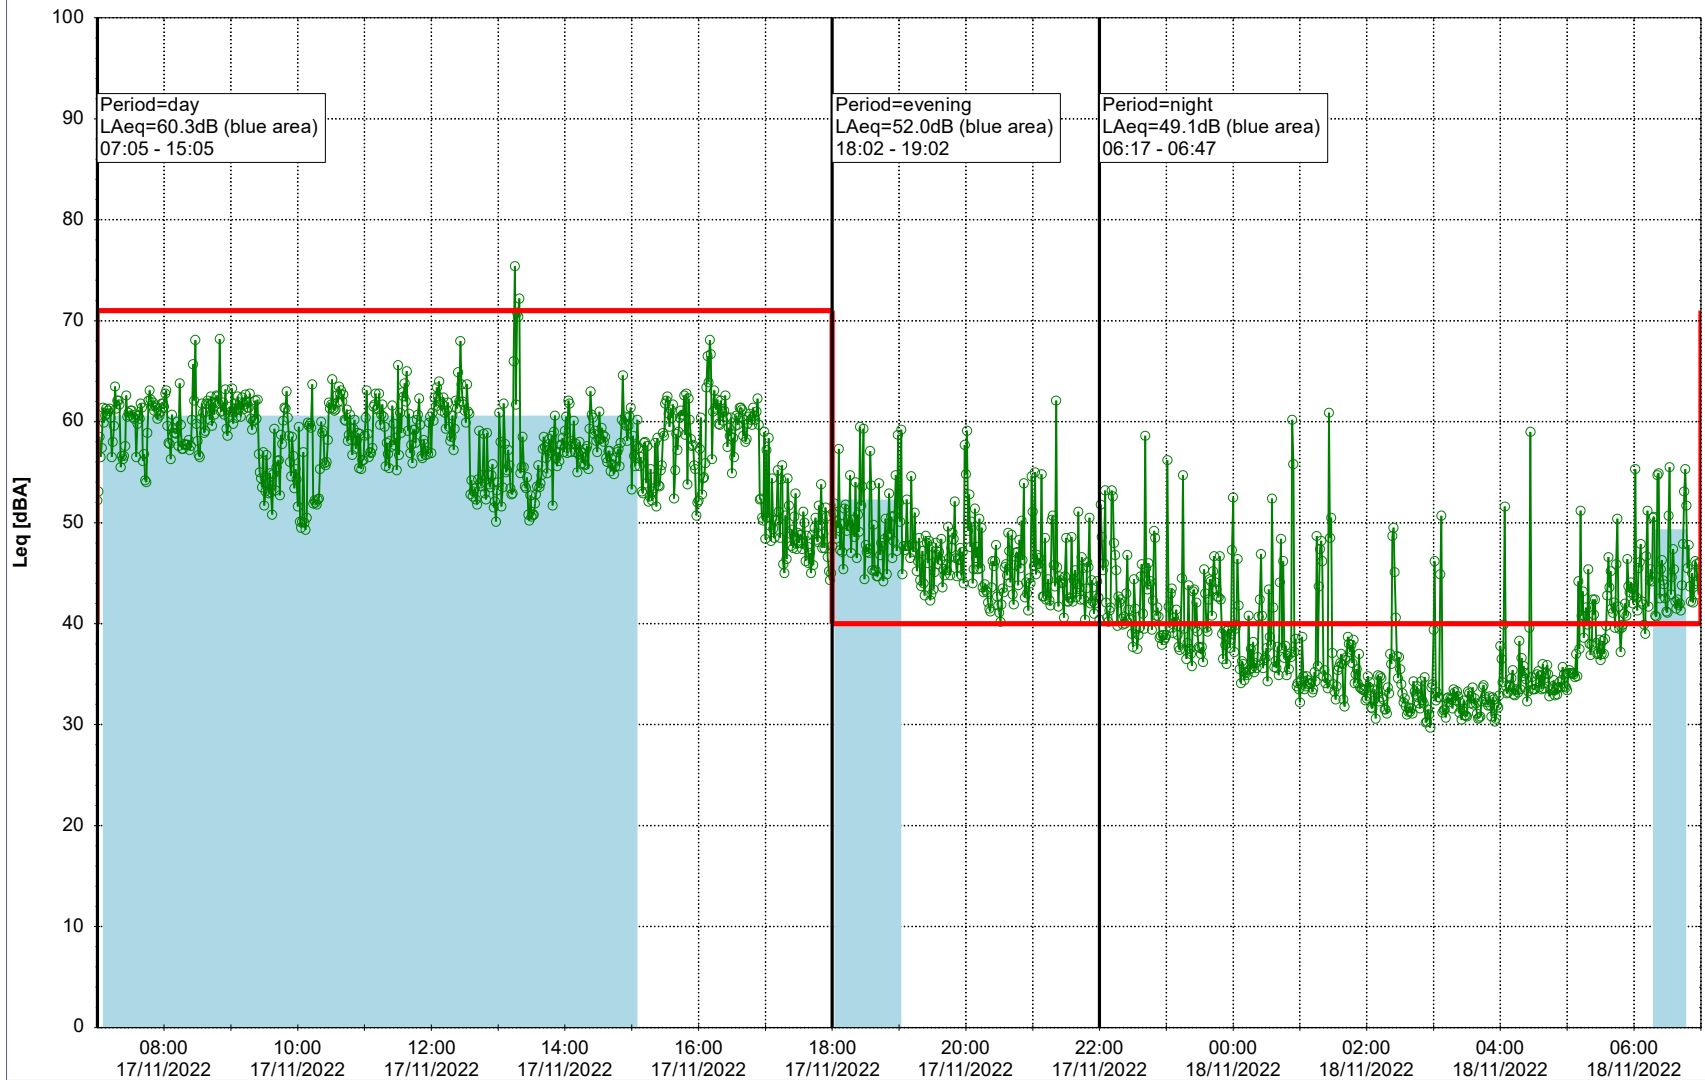

Remarks

...

Noise Time Related Diagram

16/11/2022
17/11/2022

○ ○ ○ ○ NEL_NS01

Project: Kronos Sydhavnen
Construction: Ny Ellebjerg
Location: N-V

Plan View

Remarks

...

Noise Time Related Diagram

17/11/2022
18/11/2022

○ ○ ○ ○ NEL_NS01

Project: Kronos Sydhavnen
Construction: Ny Ellebjerg
Location: N-V

18/11/2022
19/11/2022

Noise Time Related Diagram

○○○ NEL_NS01

Remarks

...

Project: Kronos Sydhavnen
Construction: Ny Ellebjerg
Location: N-V

Plan View

Remarks

...

Noise Time Related Diagram

19/11/2022
20/11/2022

○○○ NEL_NS01

Project: Kronos Sydhavnen
Construction: Ny Ellebjerg
Location: N-V

20/11/2022
21/11/2022

Noise Time Related Diagram

○○○ NEL_NS01

Remarks

...