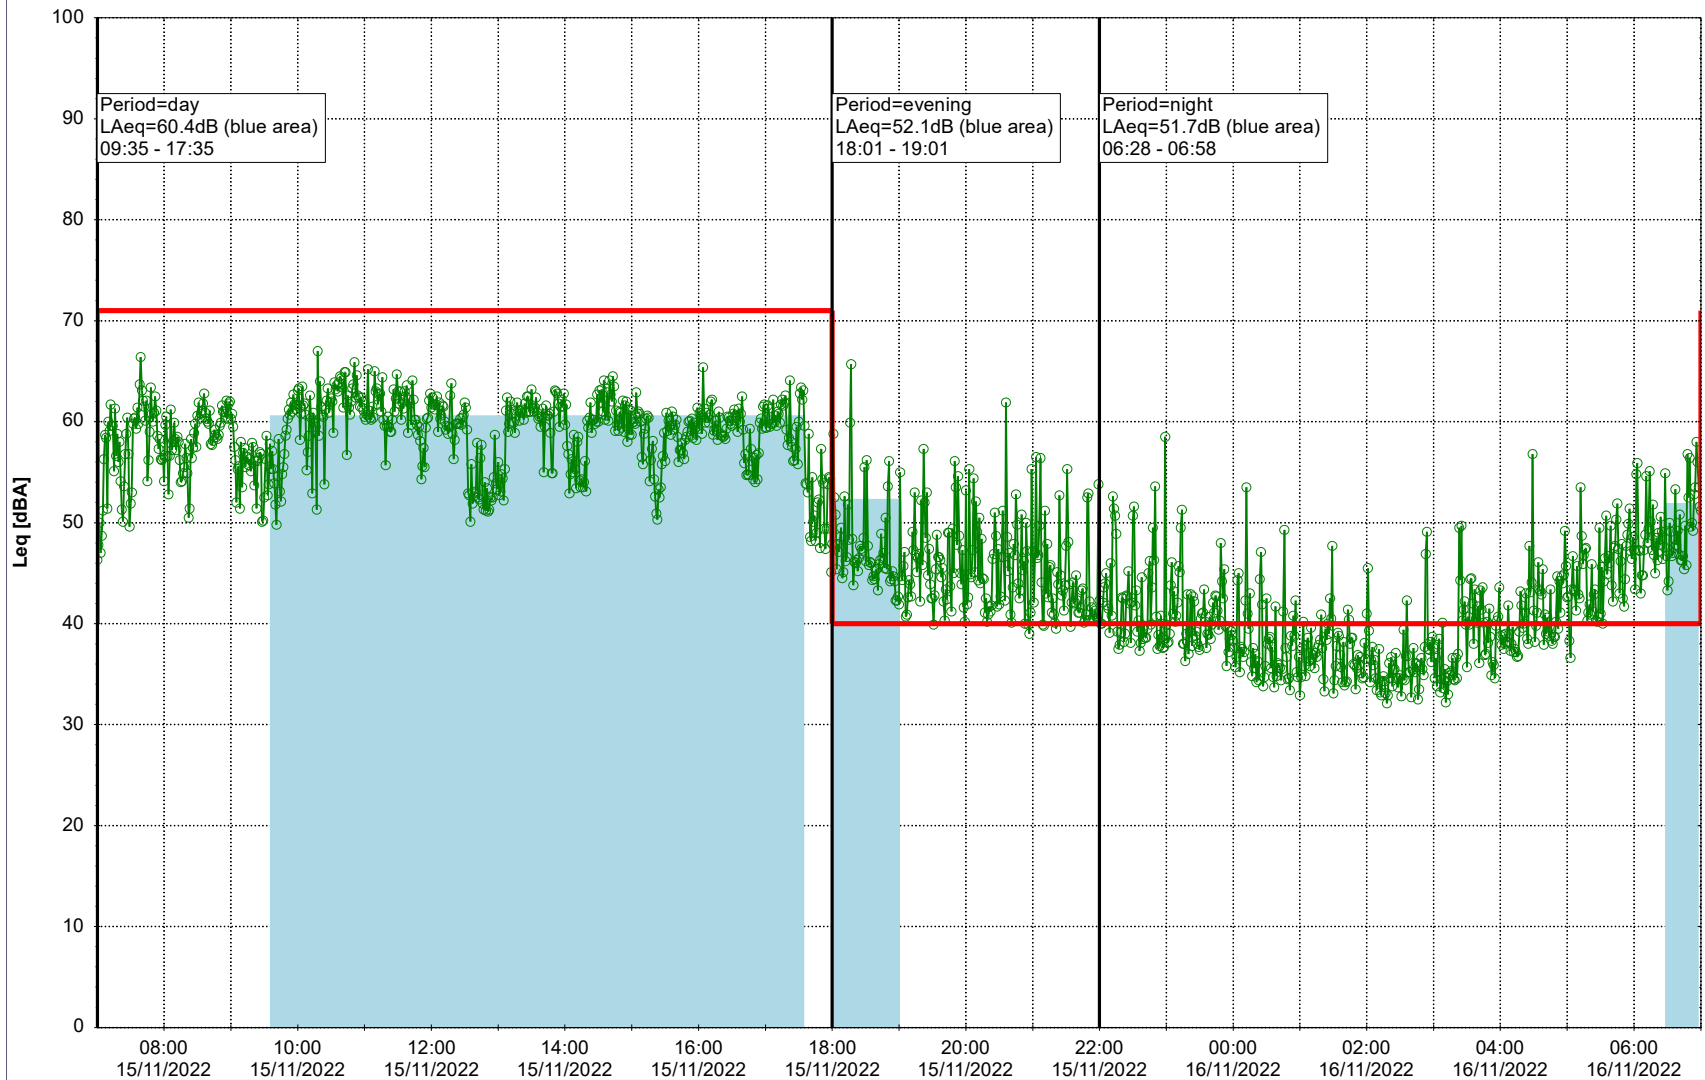

Plan View

Remarks

...

Noise Time Related Diagram

15/11/2022
16/11/2022

○ ○ ○ ○ NEL_NS01

Project: Kronos Sydhavnen
Construction: Ny Ellebjerg
Location: N-V

Plan View

Remarks

...

Noise Time Related Diagram

16/11/2022
17/11/2022

○ ○ ○ ○ NEL_NS01

Project: Kronos Sydhavnen
Construction: Ny Ellebjerg
Location: N-V

Plan View

Remarks

Remarks

...

Project: Kronos Sydhavnen
Construction: Ny Ellebjerg
Location: N-V

Plan View

Remarks

...

Noise Time Related Diagram

19/11/2022
20/11/2022

○○○ NEL_NS01

Project: Kronos Sydhavnen
Construction: Ny Ellebjerg
Location: N-V

20/11/2022
21/11/2022

Noise Time Related Diagram

○○○ NEL_NS01

Remarks

...