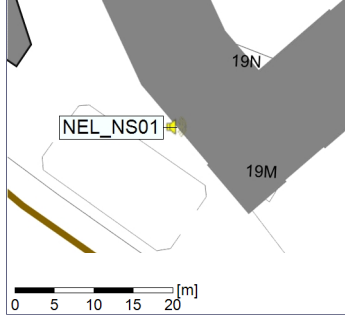

Project: Kronos Sydhavnen
Construction: Ny Ellebjerg
Location: N-V

Plan View

Noise Time Related Diagram

14/11/2022
15/11/2022

○ ○ ○ ○ NEL_NS01

Project: Kronos Sydhavnen
Construction: Ny Ellebjerg
Location: N-V

Plan View

Remarks

...

Noise Time Related Diagram

15/11/2022
16/11/2022

○ ○ ○ ○ NEL_NS01

Project: Kronos Sydhavnen
Construction: Ny Ellebjerg
Location: N-V

Plan View

○○○ NEL_NS01

Project: Kronos Sydhavnen
Construction: Ny Ellebjerg
Location: N-V

20/11/2022
21/11/2022

Noise Time Related Diagram

○○○ NEL_NS01

Remarks

...