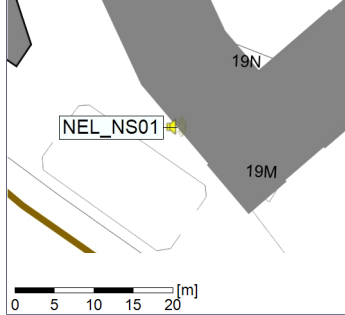

Remarks

...

Noise Time Related Diagram

16/11/2022
17/11/2022

○ ○ ○ ○ NEL_NS01

Project: Kronos Sydhavnen
Construction: Ny Ellebjerg
Location: N-V

Plan View

Remarks