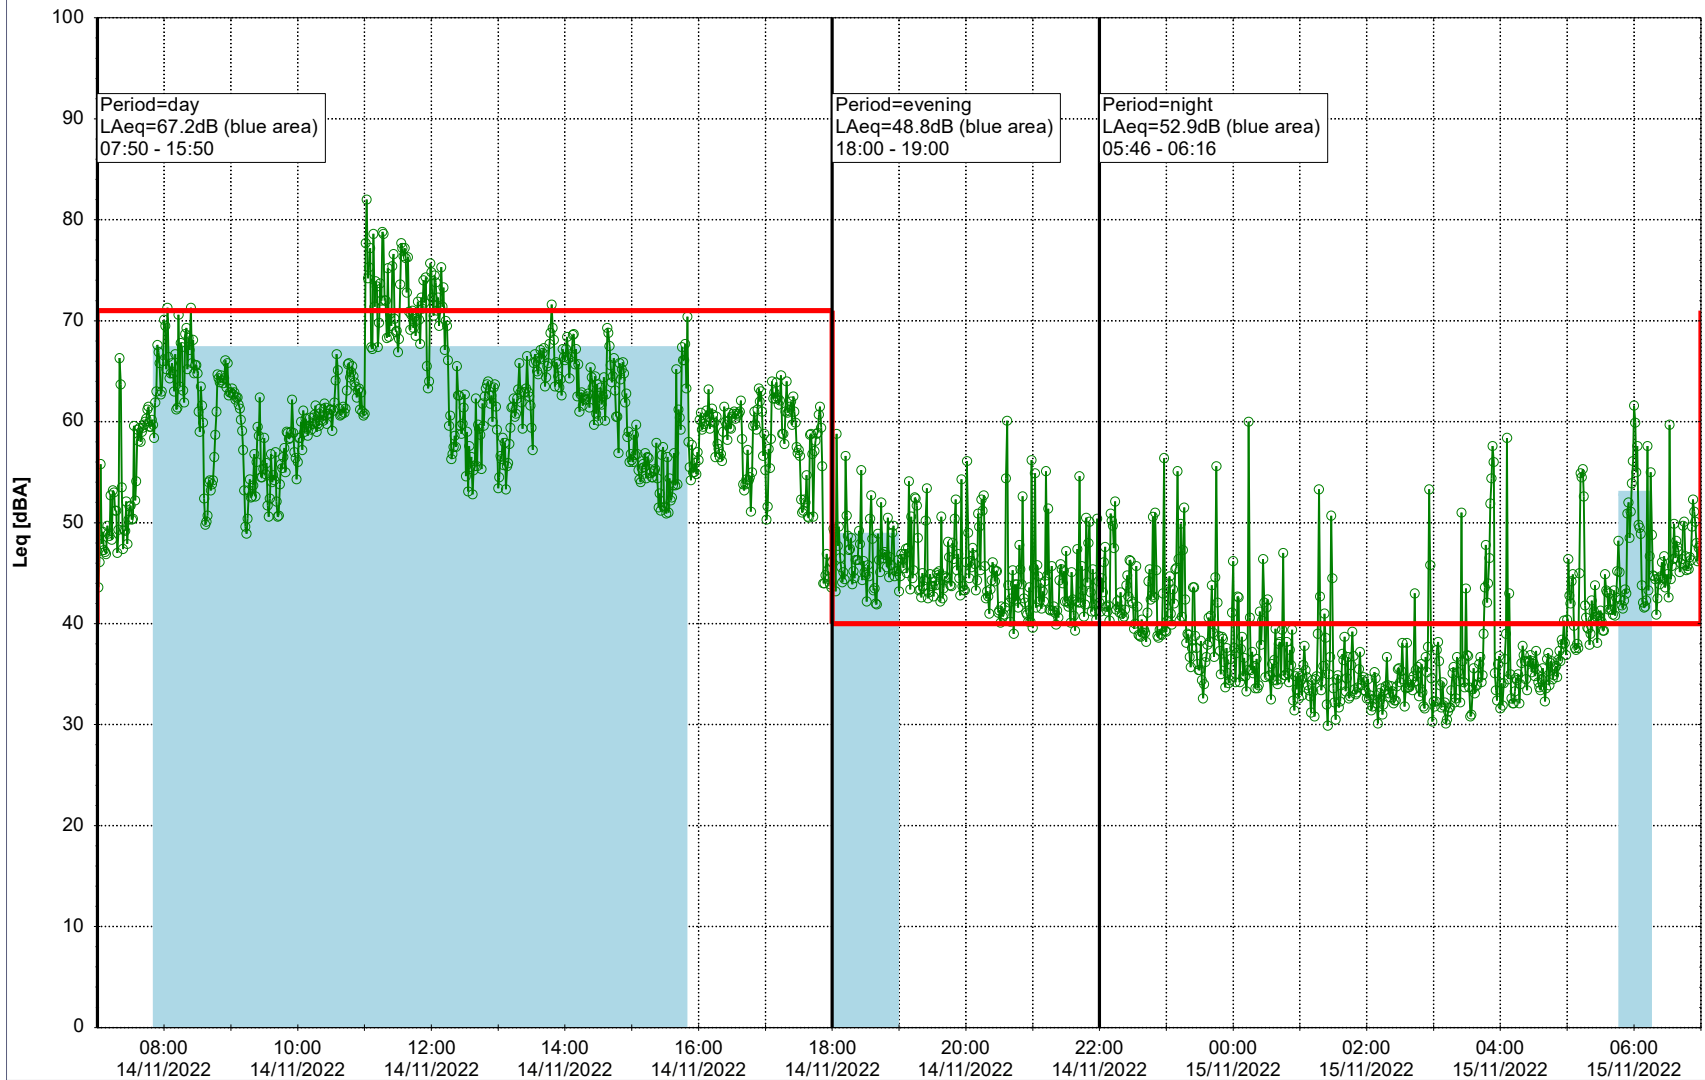

Project: Kronos Sydhavnen
Construction: Ny Ellebjerg
Location: N-V

Plan View

Noise Time Related Diagram

14/11/2022
15/11/2022

○ ○ ○ ○ NEL_NS01

Project: Kronos Sydhavnen
Construction: Ny Ellebjerg
Location: N-V

Plan View

Remarks

...

Noise Time Related Diagram

15/11/2022
16/11/2022

○ ○ ○ ○ NEL_NS01

Project: Kronos Sydhavnen
Construction: Ny Ellebjerg
Location: N-V

Plan View

Remarks

...

Project: Kronos Sydhavnen
Construction: Ny Ellebjerg
Location: N-V

Plan View

Remarks

...

Noise Time Related Diagram

19/11/2022
20/11/2022

○○○ NEL_NS01

Project: Kronos Sydhavnen
Construction: Ny Ellebjerg
Location: N-V

20/11/2022
21/11/2022

Noise Time Related Diagram

○○○ NEL_NS01

Remarks

...