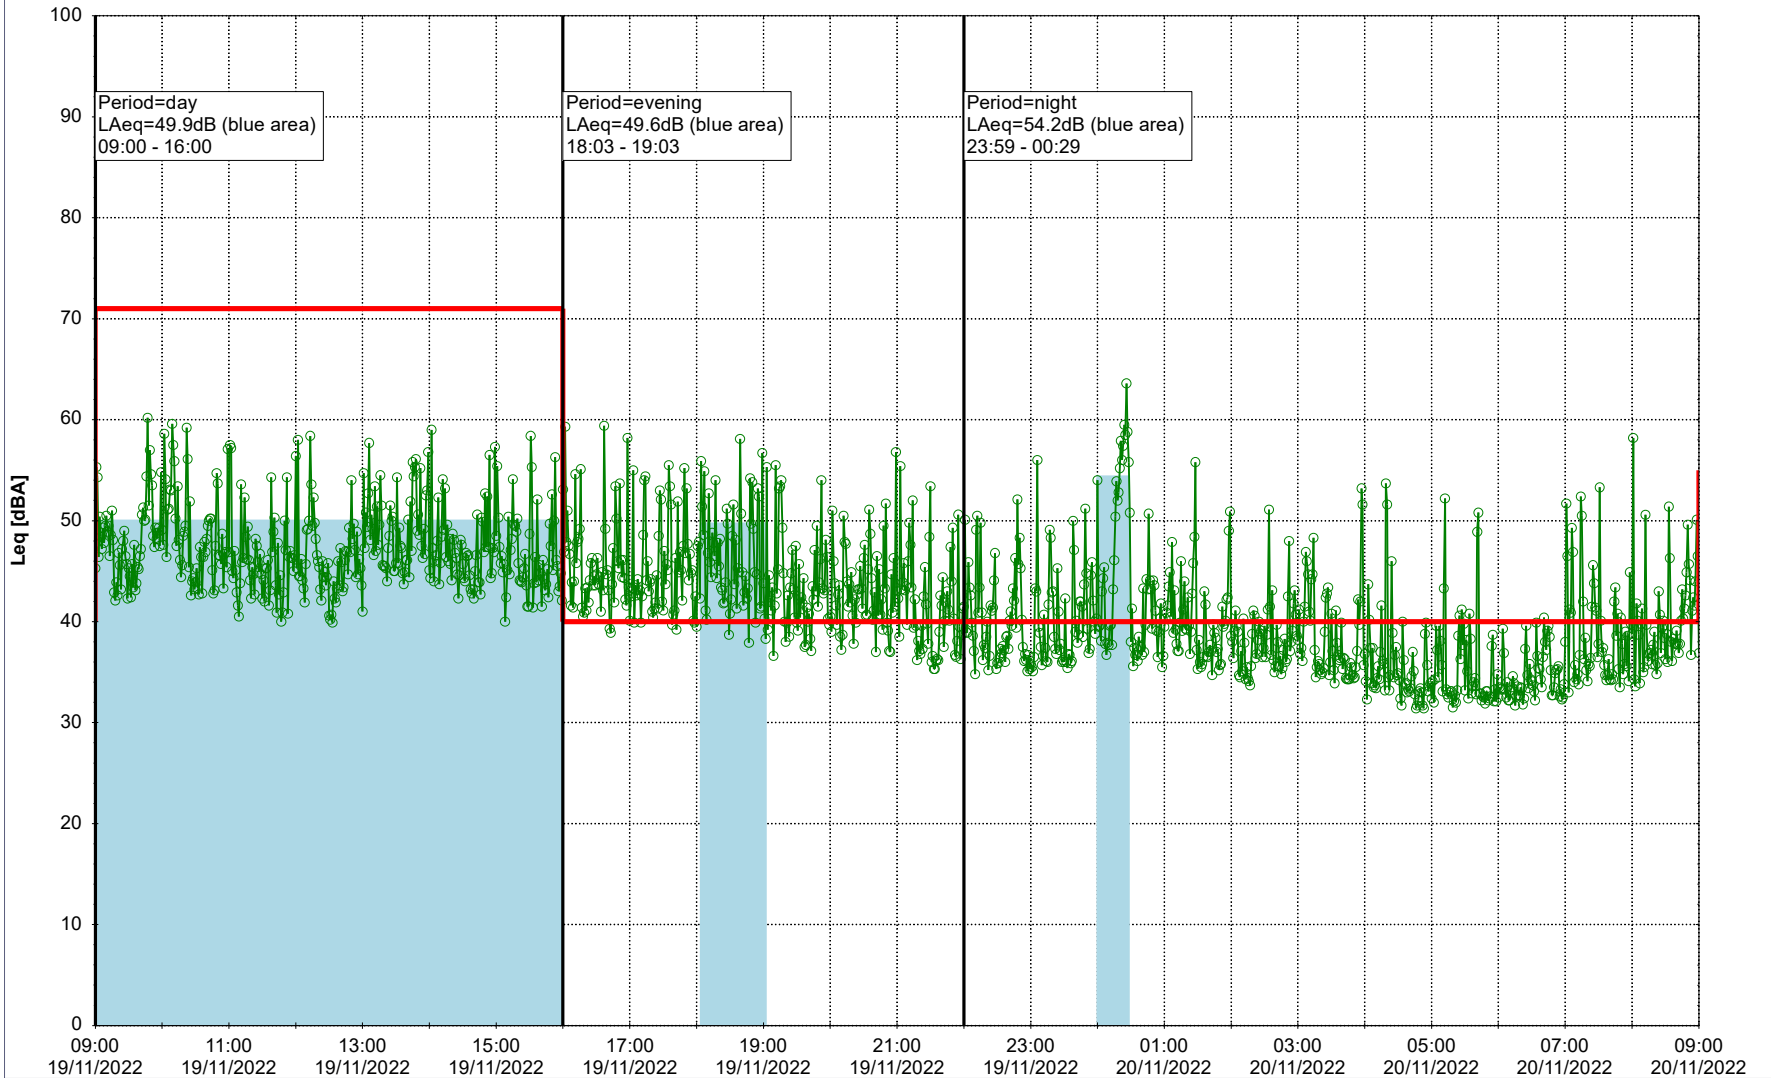

...

Noise Time Related Diagram

17/11/2022
18/11/2022

○ ○ ○ ○ NEL_NS01

Project: Kronos Sydhavnen
Construction: Ny Ellebjerg
Location: N-V

18/11/2022
19/11/2022

Noise Time Related Diagram

○○○ NEL_NS01

Remarks

...

Project: Kronos Sydhavnen
Construction: Ny Ellebjerg
Location: N-V

Plan View

Remarks

...

Noise Time Related Diagram

19/11/2022
20/11/2022

○○○ NEL_NS01

Project: Kronos Sydhavnen
Construction: Ny Ellebjerg
Location: N-V

20/11/2022
21/11/2022

Noise Time Related Diagram

○○○ NEL_NS01

Remarks

...