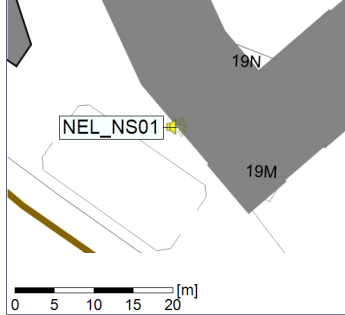

Plan View

Remarks

...

Noise Time Related Diagram

15/11/2022
16/11/2022

○ ○ ○ ○ NEL_NS01

Project: Kronos Sydhavnen
Construction: Ny Ellebjerg
Location: N-V

Plan View