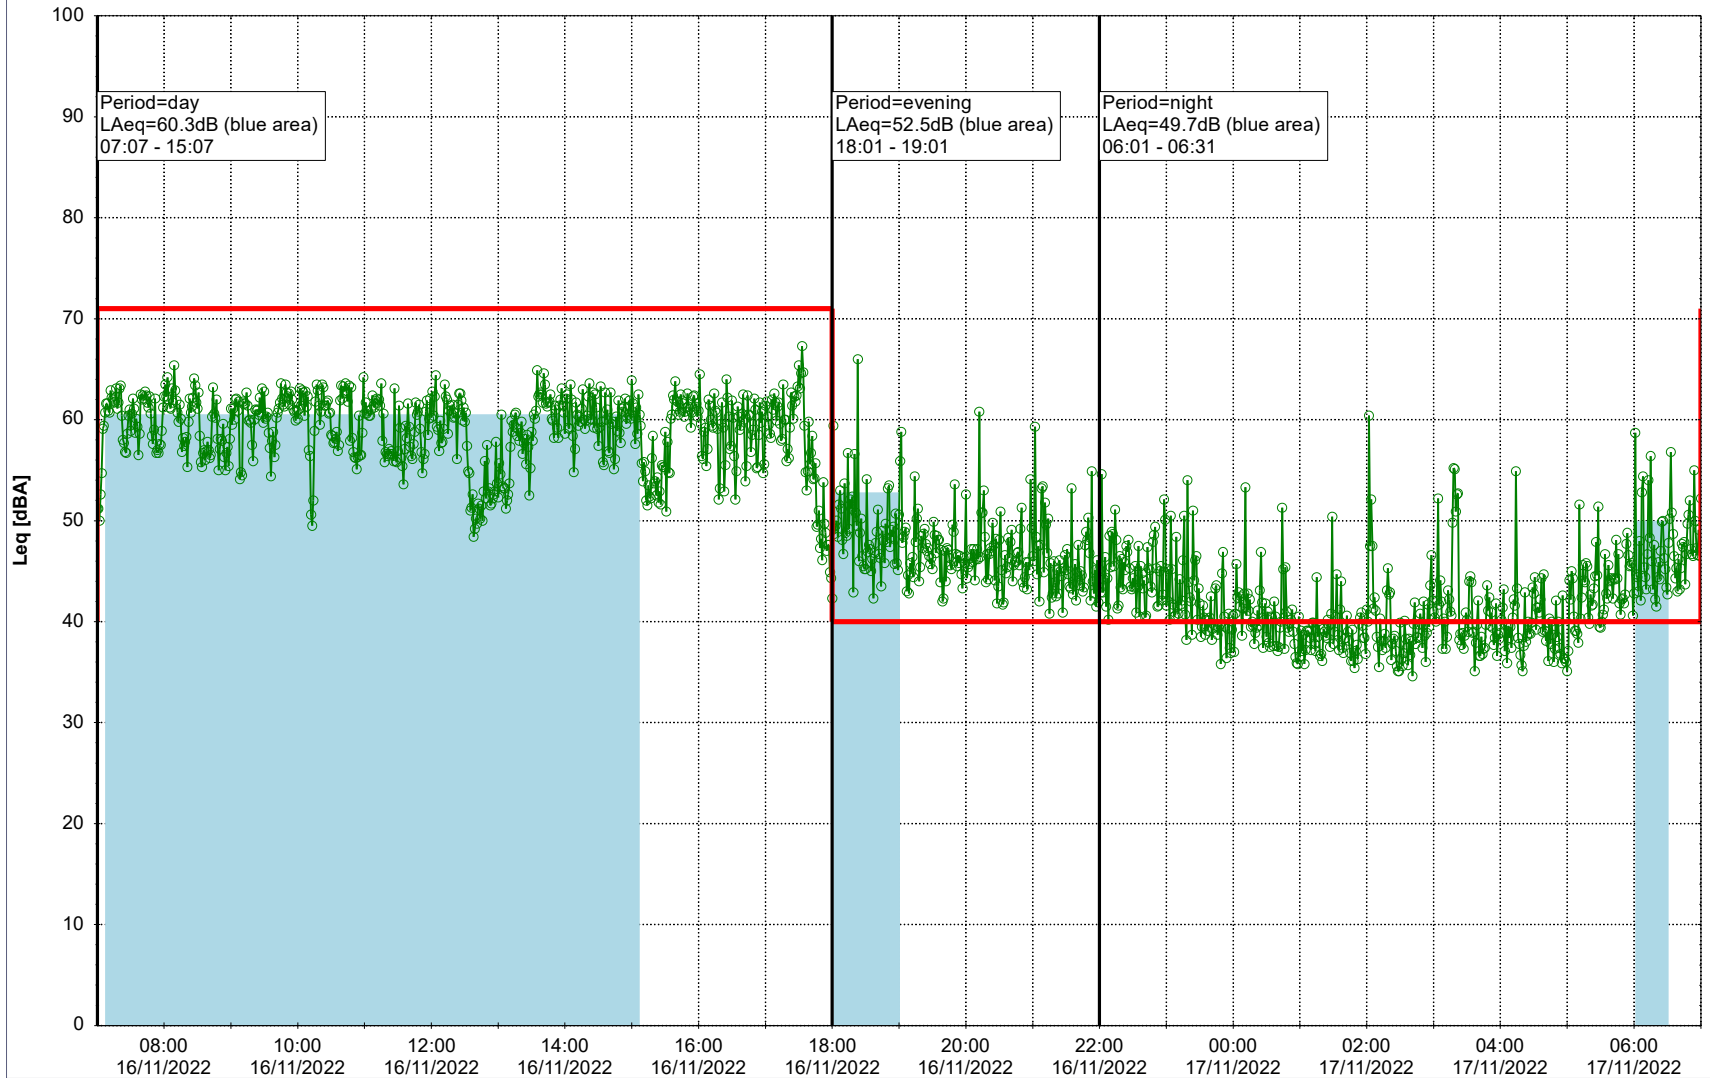

Noise Time Related Diagram

16/11/2022
17/11/2022

○ ○ ○ ○ NEL_NS01