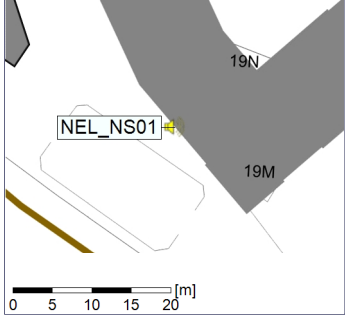

Remarks

...

Project: Kronos Sydhavnen
Construction: Ny Ellebjerg
Location: N-V

Plan View

Remarks

...

Noise Time Related Diagram

19/11/2022
20/11/2022