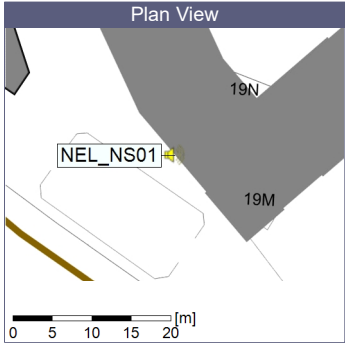

○○○ NEL_NS01

Project: Kronos Sydhavnen
Construction: Ny Ellebjerg
Location: N-V

20/11/2022
21/11/2022

Noise Time Related Diagram

○○○ NEL_NS01

Remarks

...