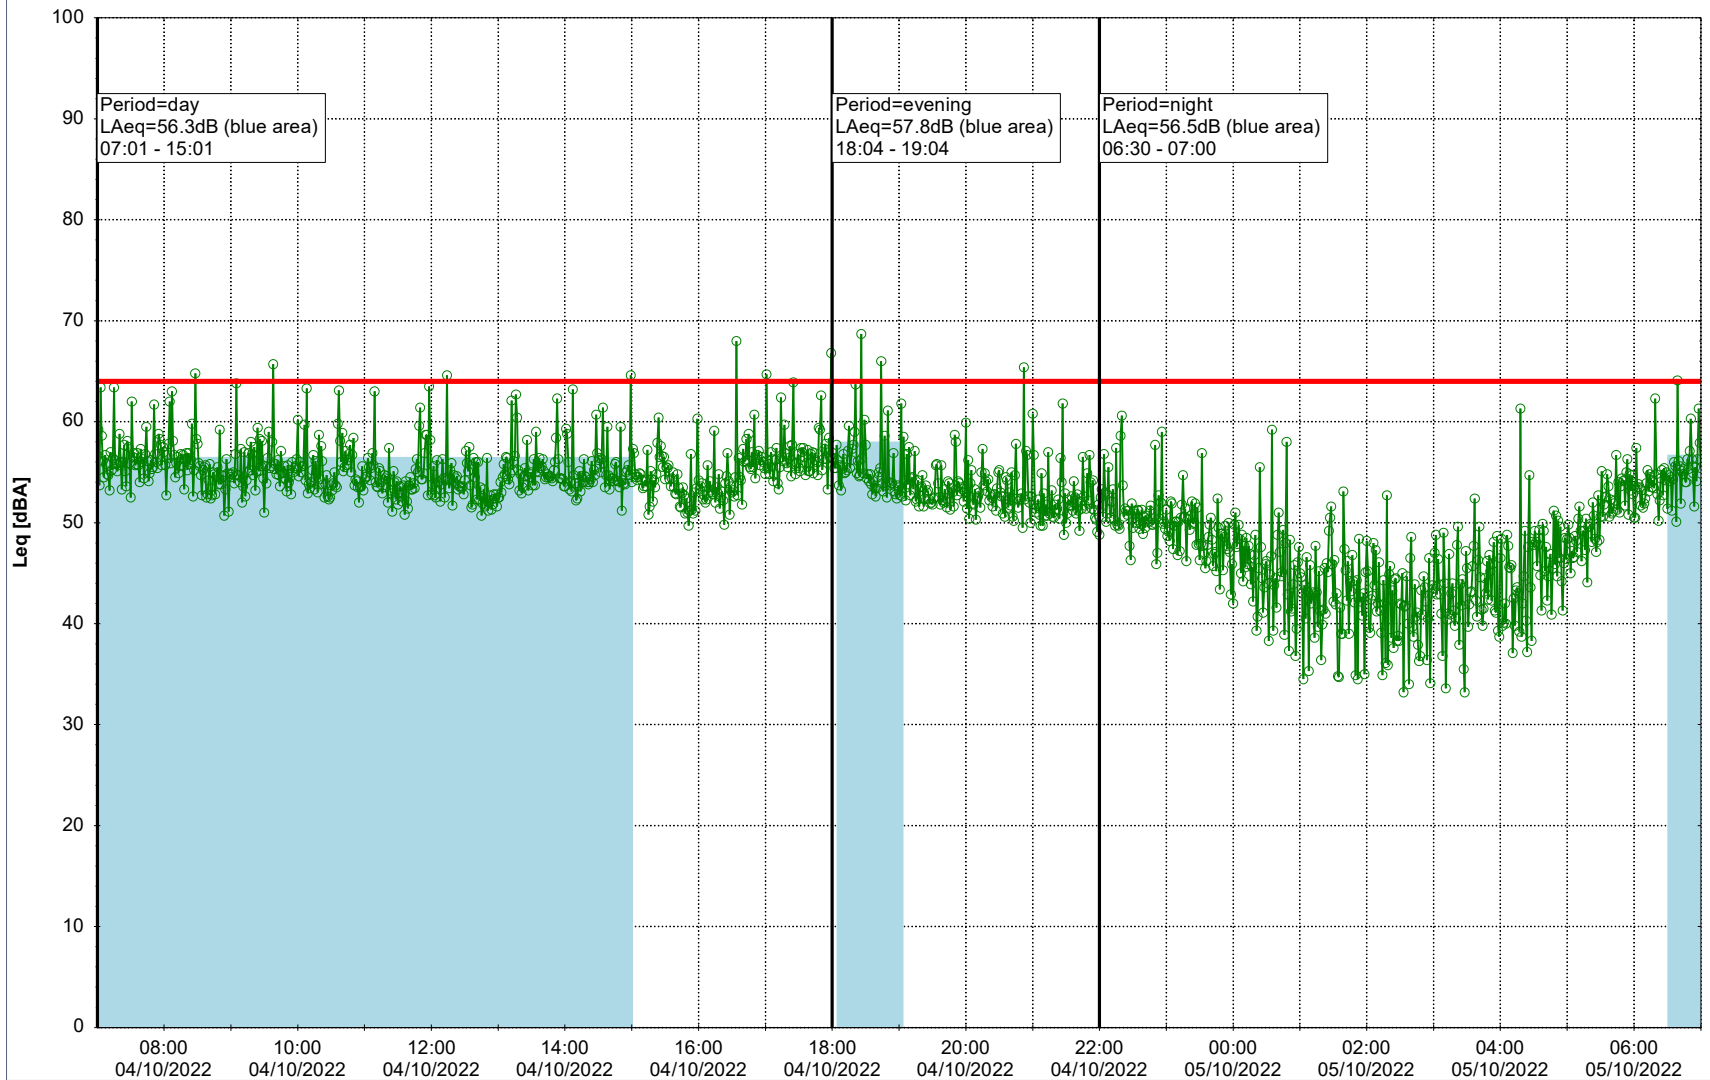

Plan View

Remarks

...

Noise Time Related Diagram

04/10/2022
05/10/2022

○○○ GAB_NS01

Project: Kronos Sydhavnen
Construction: Gåsebæk
Location: N-V

Plan View

Remarks

...

Noise Time Related Diagram

05/10/2022
06/10/2022

○○○ GAB_NS01

Project: Kronos Sydhavnen
Construction: Gåsebæk
Location: N-V

06/10/2022
07/10/2022

Remarks

...

Noise Time Related Diagram

○○○ GAB_NS01

Project: Kronos Sydhavnen
Construction: Gåsebæk
Location: N-V

Plan View

Remarks

...

Noise Time Related Diagram

07/10/2022
08/10/2022

○○○○ GAB_NS01

Project: Kronos Sydhavnen
Construction: Gåsebæk
Location: N-V

Plan View

Remarks

...

Noise Time Related Diagram

08/10/2022
09/10/2022