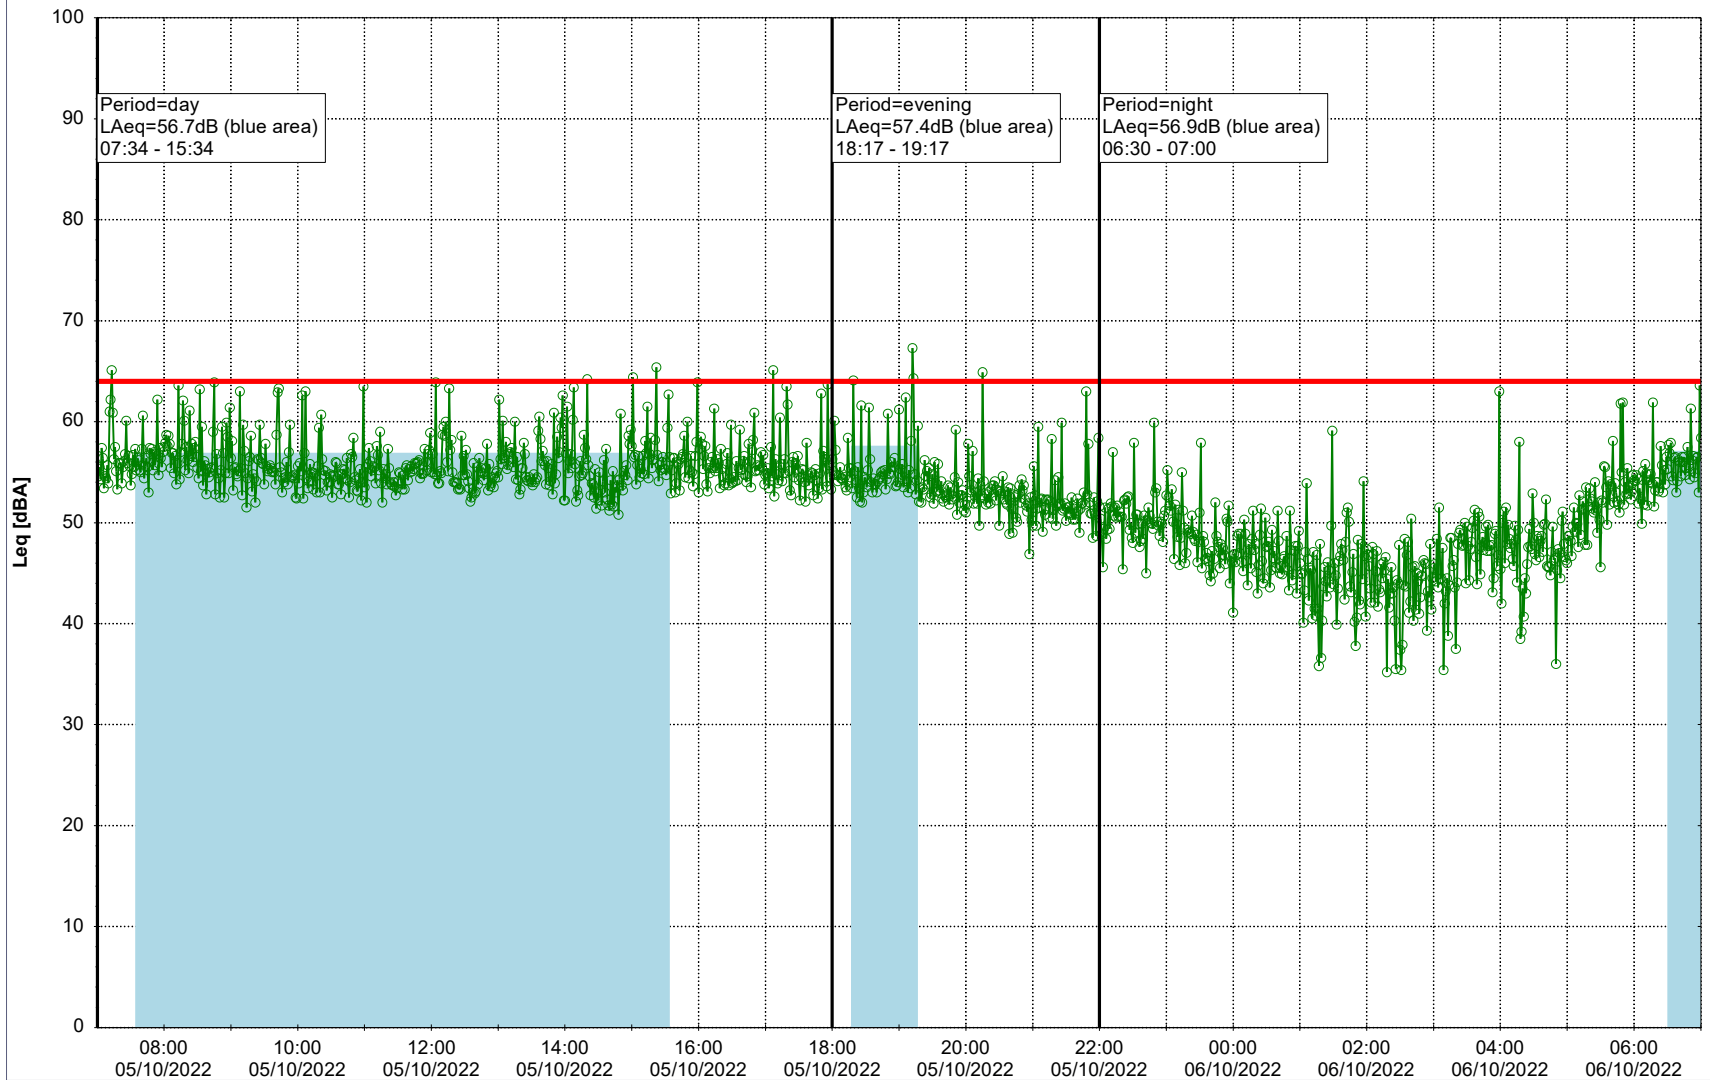

Plan View

Remarks

...

Noise Time Related Diagram

04/10/2022
05/10/2022

○○○ GAB_NS01

Project: Kronos Sydhavnen
Construction: Gåsebæk
Location: N-V

Plan View

Remarks

...

Noise Time Related Diagram

05/10/2022
06/10/2022

○○○ GAB_NS01

Project: Kronos Sydhavnen
Construction: Gåsebæk
Location: N-V

06/10/2022
07/10/2022

Remarks

...

Noise Time Related Diagram

○○○ GAB_NS01

Project: Kronos Sydhavnen
Construction: Gåsebæk
Location: N-V

Plan View

Remarks

...

Noise Time Related Diagram

07/10/2022
08/10/2022

○○○○ GAB_NS01

Project: Kronos Sydhavnen
Construction: Gåsebæk
Location: N-V

Plan View

Remarks

...

Noise Time Related Diagram

08/10/2022
09/10/2022