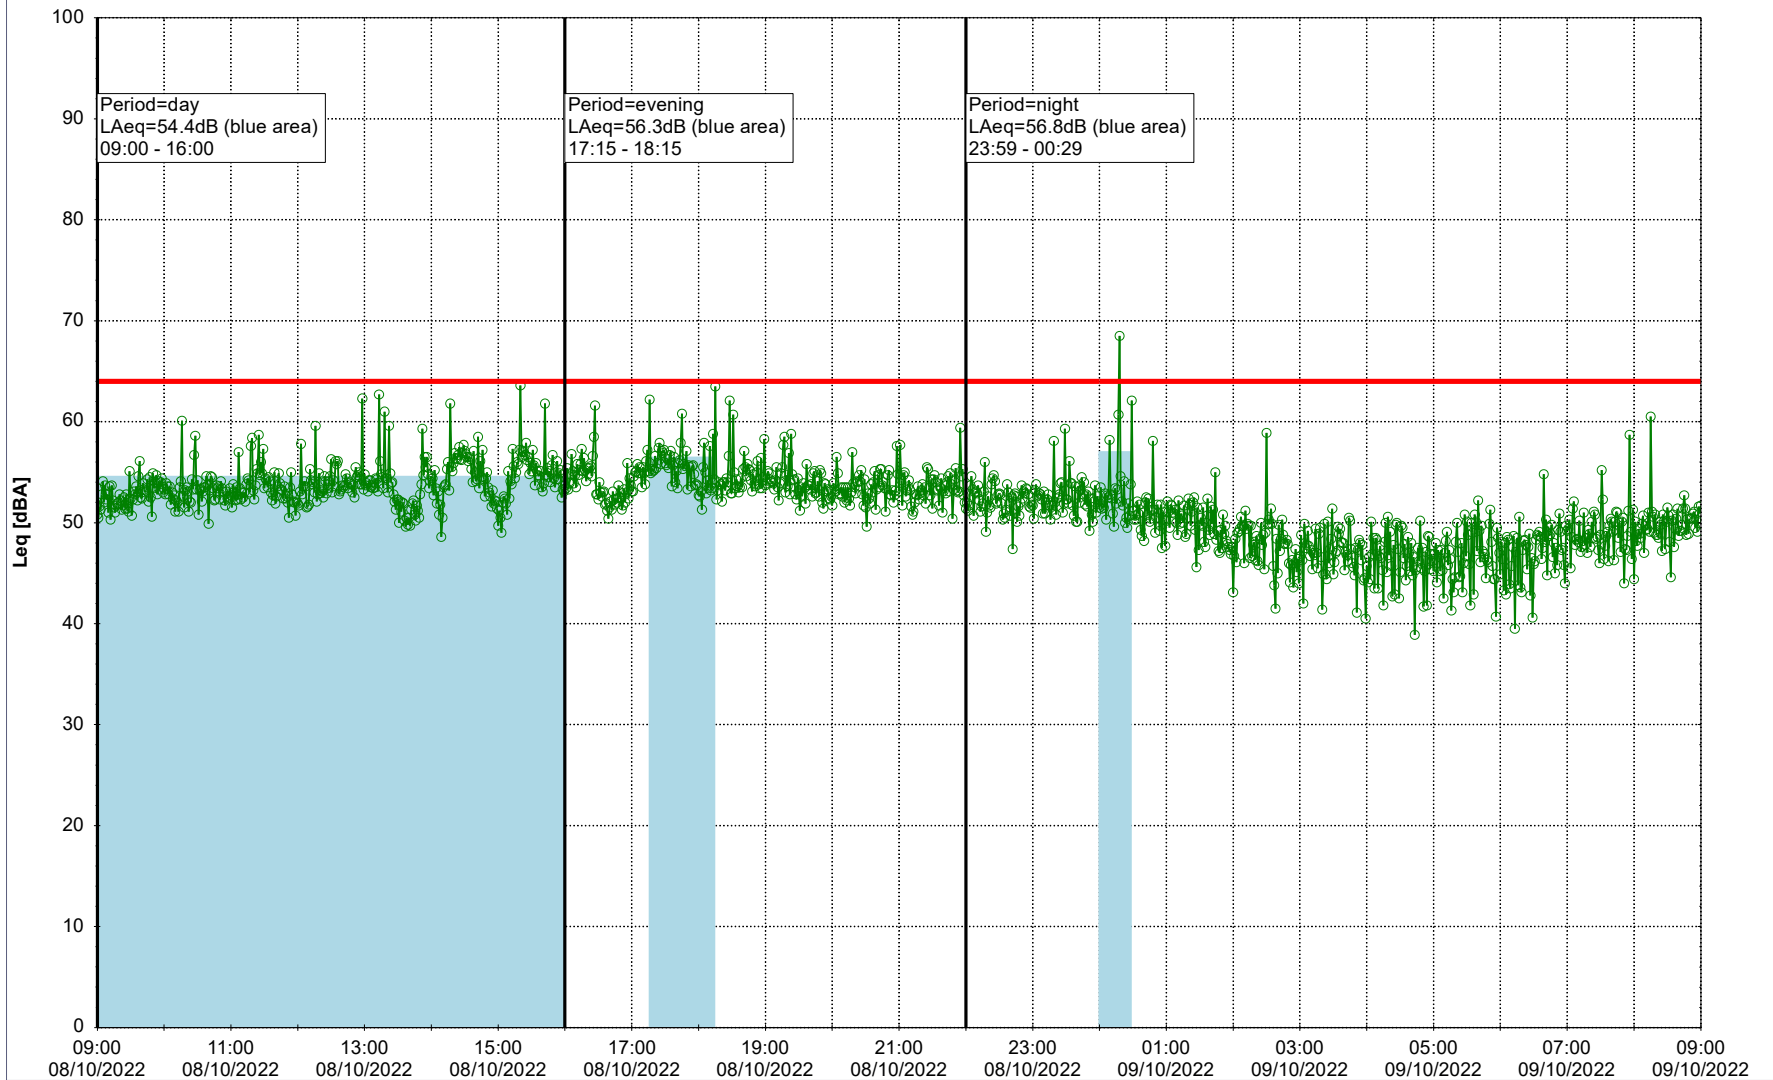

...

Noise Time Related Diagram

○○○ GAB_NS01

Project: Kronos Sydhavnen
Construction: Gåsebæk
Location: N-V

Plan View

Remarks

...

Noise Time Related Diagram

07/10/2022
08/10/2022

○○○○ GAB_NS01

Project: Kronos Sydhavnen
Construction: Gåsebæk
Location: N-V

Plan View

Remarks

...

Noise Time Related Diagram

08/10/2022
09/10/2022

○○○ GAB_NS01

Project: Kronos Sydhavnen
Construction: Gåsebæk
Location: N-V

Plan View

Remarks

...

Noise Time Related Diagram

09/10/2022
10/10/2022

○○○ GAB_NS01