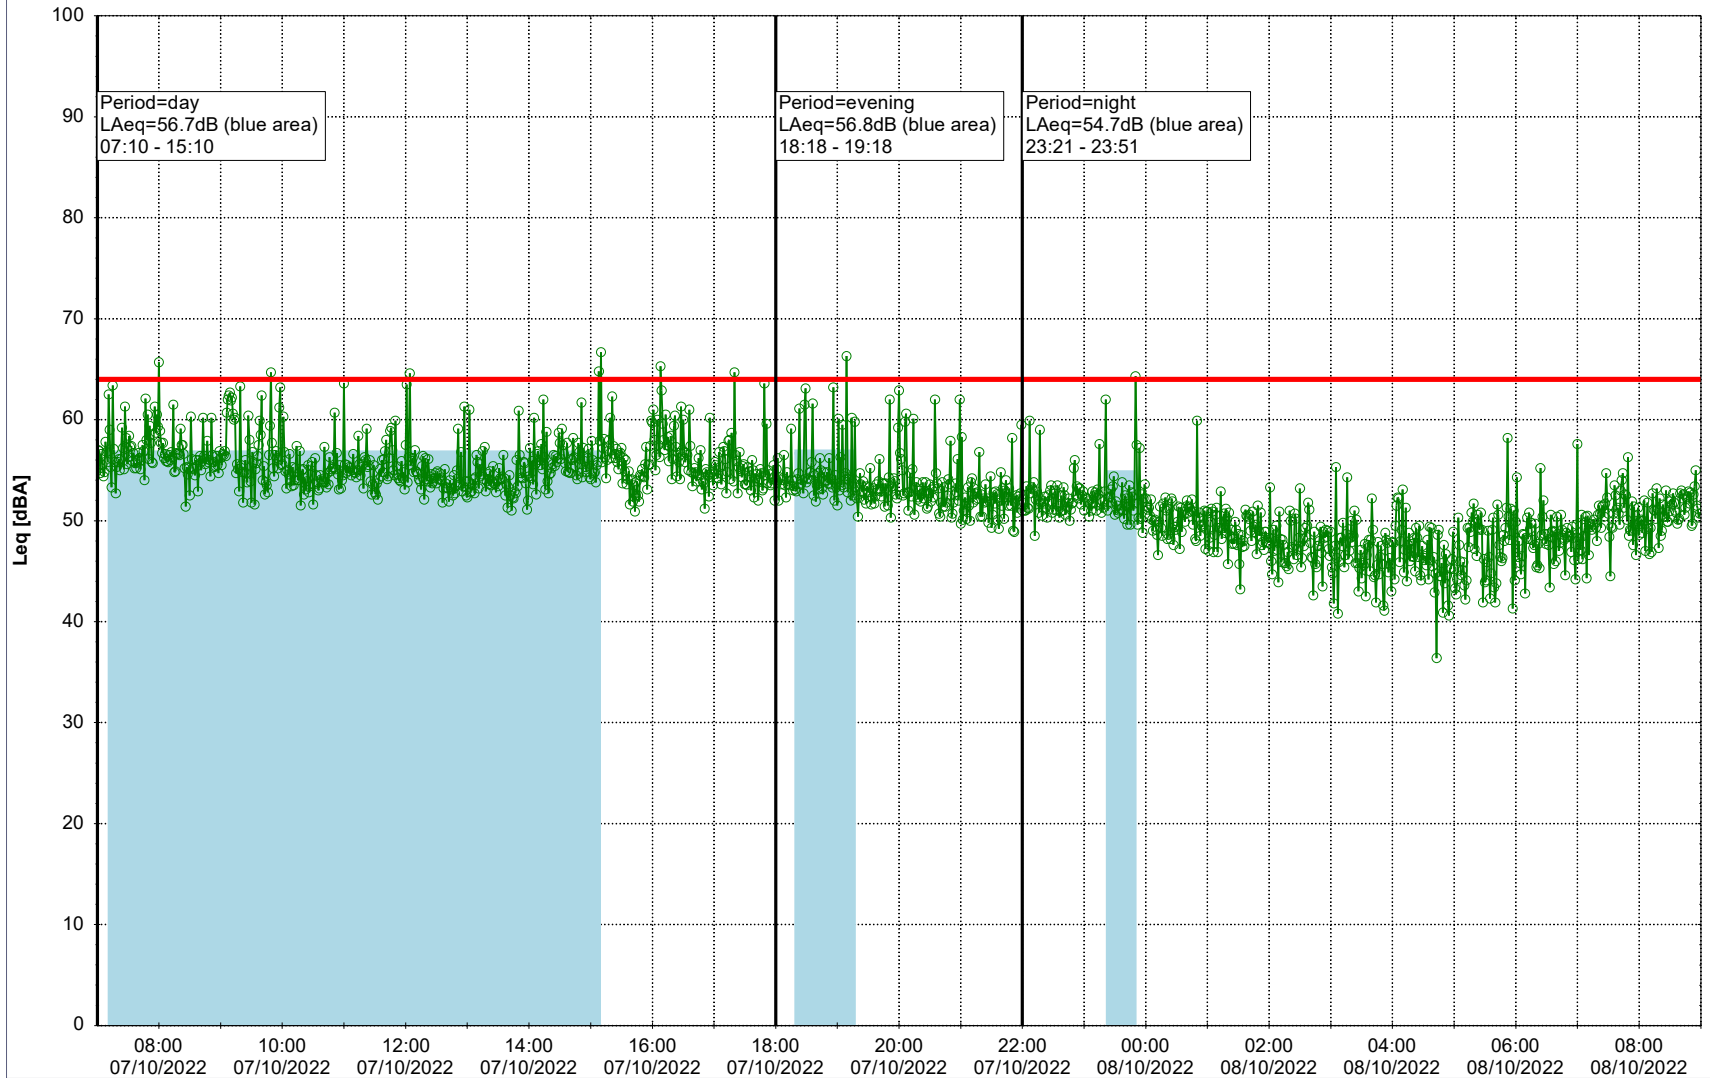

...

Noise Time Related Diagram

○○○ GAB_NS01

Project: Kronos Sydhavnen
Construction: Gåsebæk
Location: N-V

Plan View

Remarks

...

Noise Time Related Diagram

07/10/2022
08/10/2022

○○○○ GAB_NS01

Project: Kronos Sydhavnen
Construction: Gåsebæk
Location: N-V

Plan View

Remarks

...

Noise Time Related Diagram

08/10/2022
09/10/2022

○○○ GAB_NS01

Project: Kronos Sydhavnen
Construction: Gåsebæk
Location: N-V

Plan View

Remarks

...

Noise Time Related Diagram

09/10/2022
10/10/2022

○○○ GAB_NS01