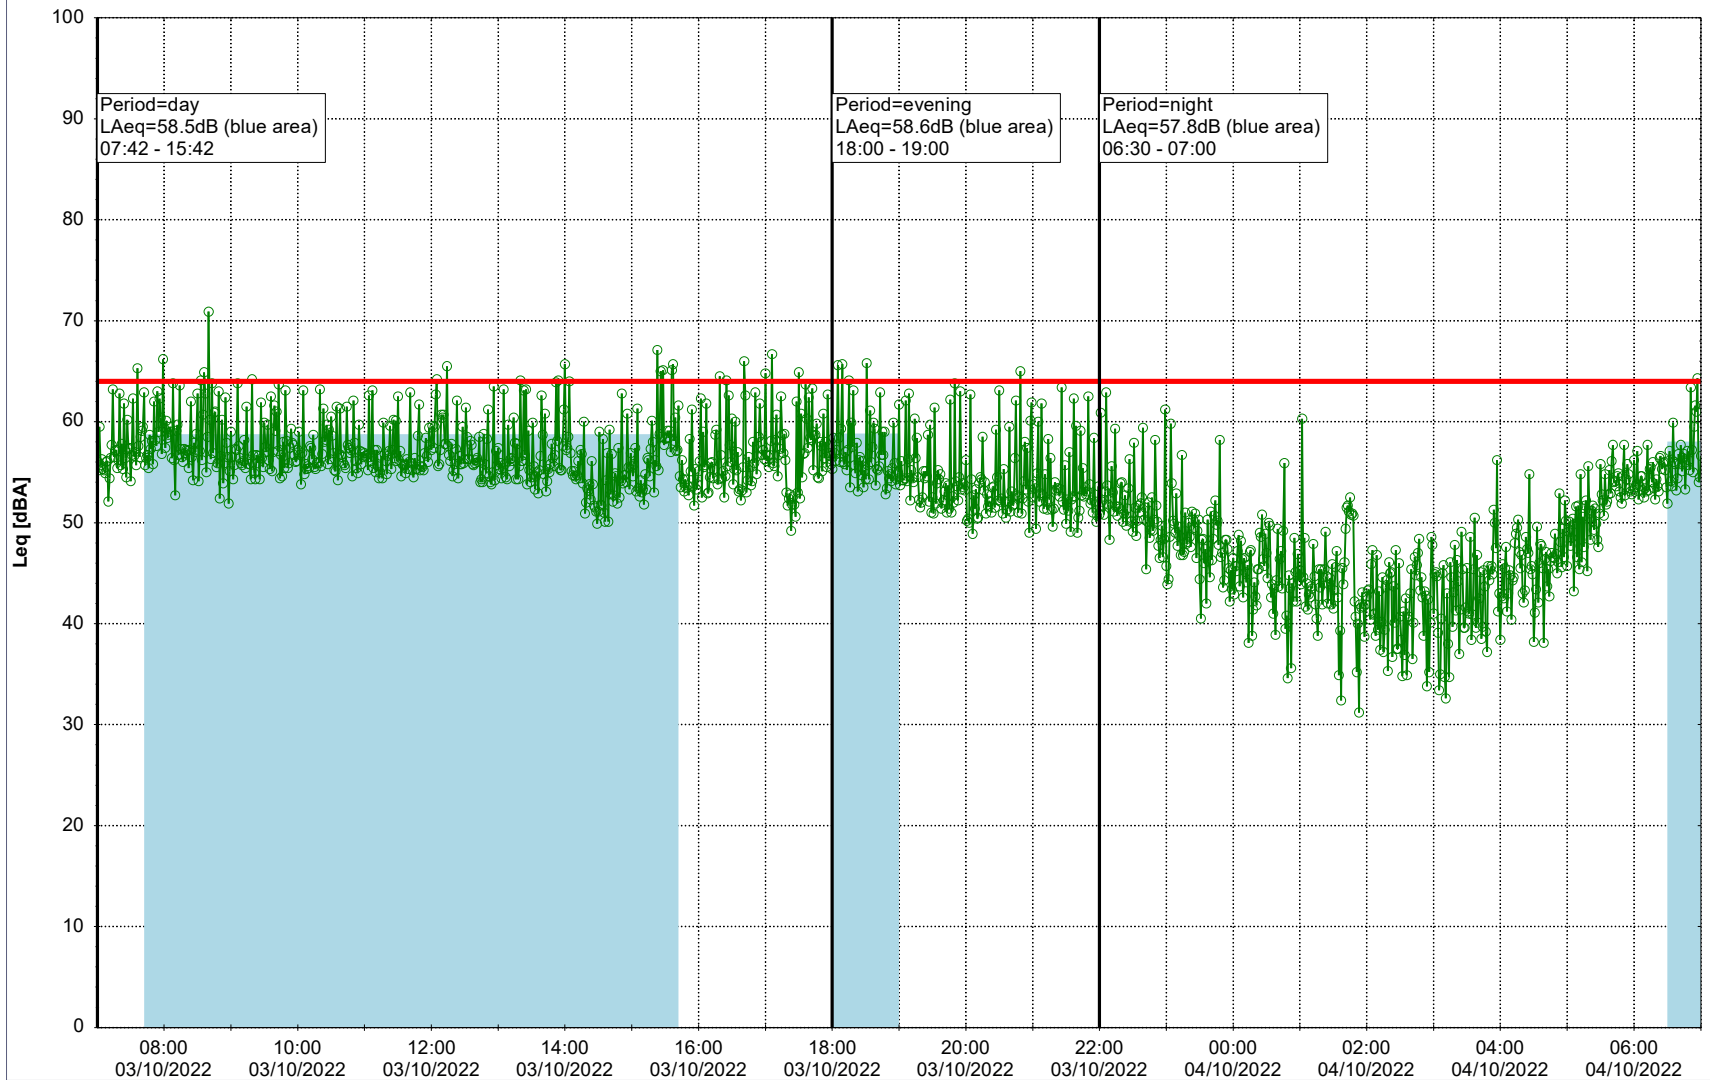

Project: Kronos Sydhavnen
Construction: Gåsebæk
Location: N-V

Plan View

Remarks

...

Noise Time Related Diagram

03/10/2022
04/10/2022

○○○ GAB_NS01

Project: Kronos Sydhavnen
Construction: Gåsebæk
Location: N-V

Plan View

Remarks

...

Noise Time Related Diagram

04/10/2022
05/10/2022

○○○ GAB_NS01

Project: Kronos Sydhavnen
Construction: Gåsebæk
Location: N-V

Plan View

...

Noise Time Related Diagram

○○○ GAB_NS01

Project: Kronos Sydhavnen
Construction: Gåsebæk
Location: N-V

Plan View

Remarks

...

Noise Time Related Diagram

07/10/2022
08/10/2022

○○○○ GAB_NS01

Project: Kronos Sydhavnen
Construction: Gåsebæk
Location: N-V

Plan View

Remarks

...

Noise Time Related Diagram

08/10/2022
09/10/2022