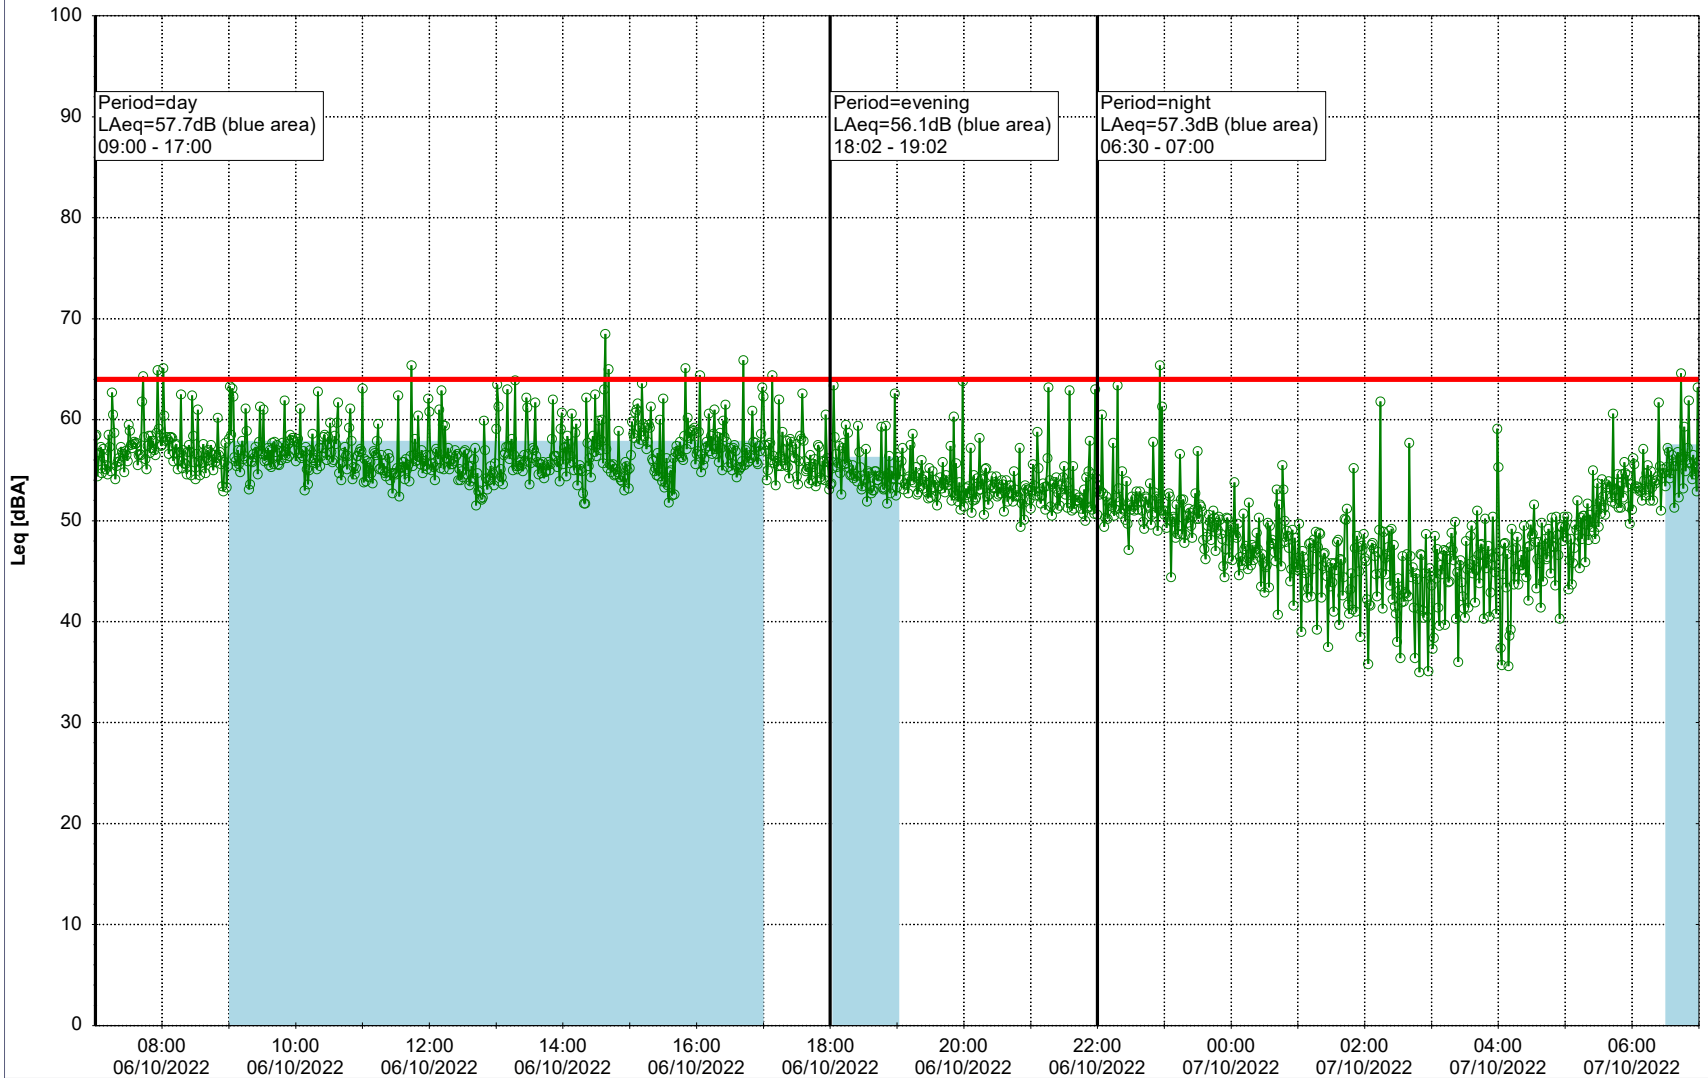

Remarks

...

Noise Time Related Diagram

05/10/2022
06/10/2022

○○○ GAB_NS01

Project: Kronos Sydhavnen
Construction: Gåsebæk
Location: N-V

06/10/2022
07/10/2022

Remarks

...

Noise Time Related Diagram

○○○ GAB_NS01

Project: Kronos Sydhavnen
Construction: Gåsebæk
Location: N-V

Plan View

Remarks

...

Noise Time Related Diagram

07/10/2022
08/10/2022

○○○○ GAB_NS01

Project: Kronos Sydhavnen
Construction: Gåsebæk
Location: N-V

Plan View

Remarks

...

Noise Time Related Diagram

08/10/2022
09/10/2022