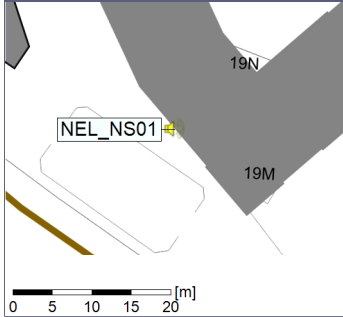

Remarks

...

Noise Time Related Diagram

○○○ NEL_NS01

Project: Kronos Sydhavnen
Construction: Ny Ellebjerg
Location: N-V

Plan View

Noise Time Related Diagram

01/07/2022
02/07/2022