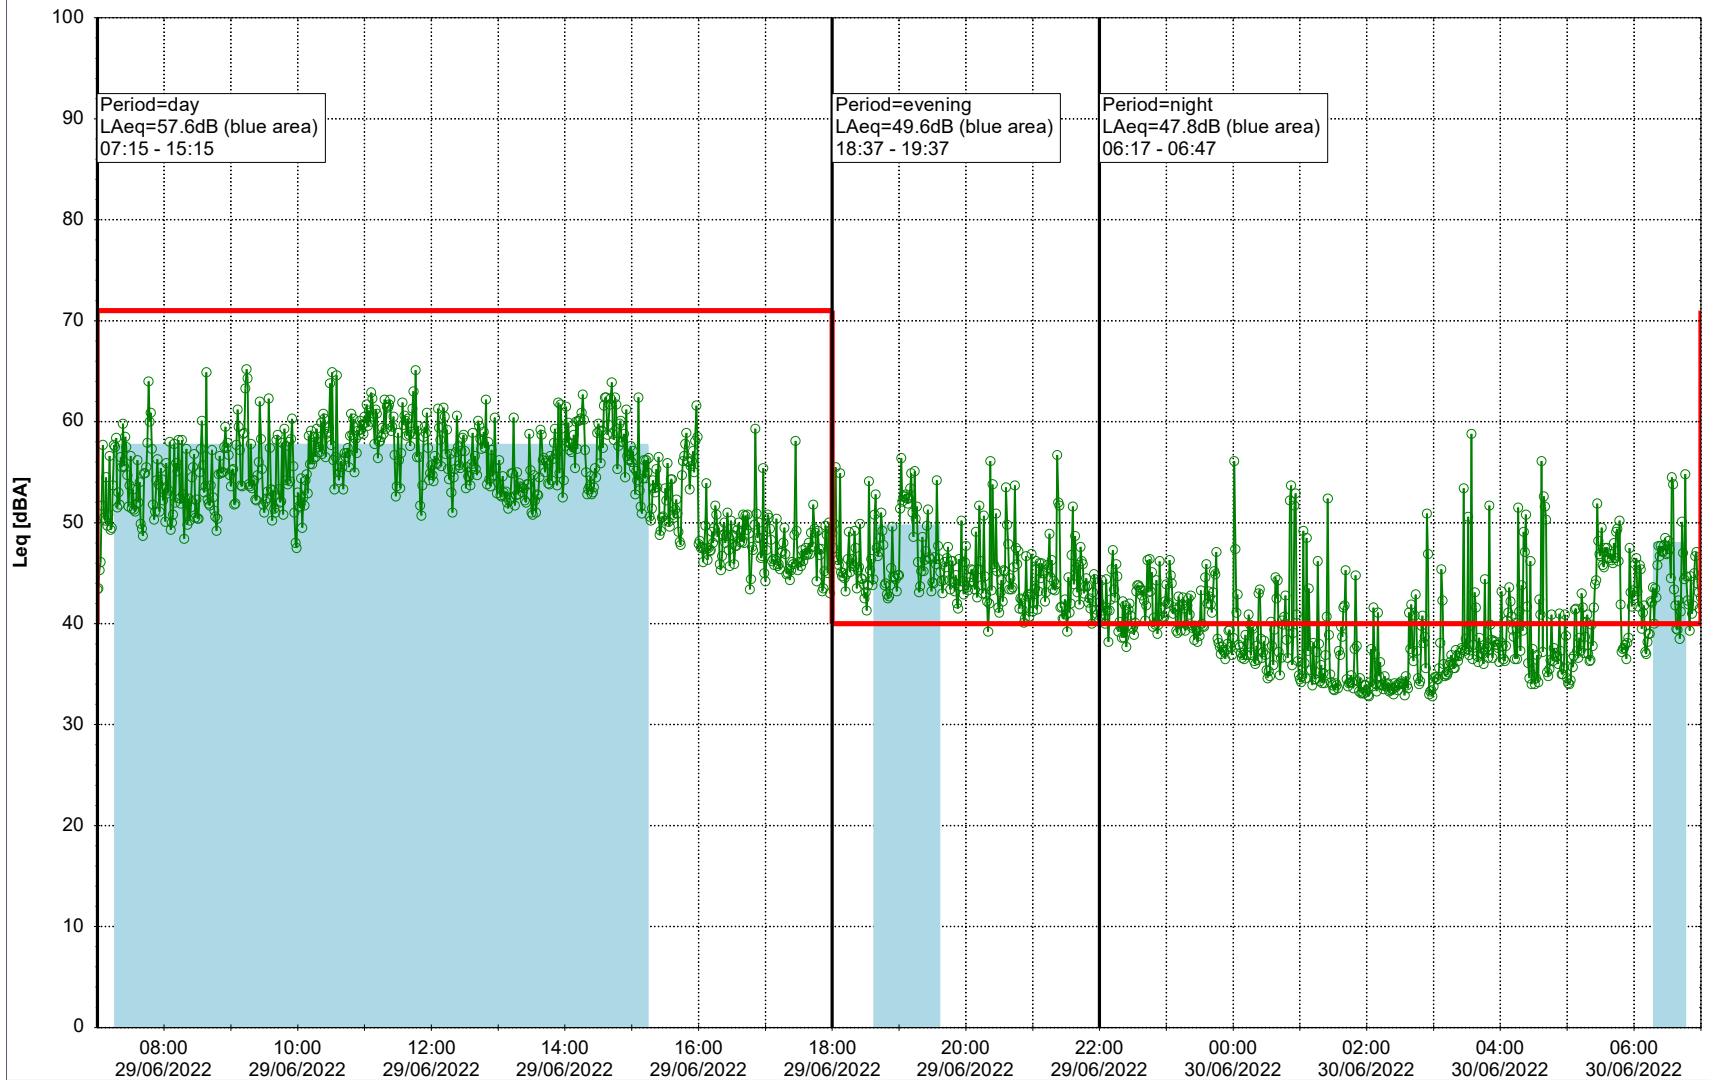

28/06/2022
29/06/2022

Plan View

Remarks

...

Noise Time Related Diagram

○○○ NEL_NS01

Project: Kronos Sydhavnen
Construction: Ny Ellebjerg
Location: N-V

Plan View

Remarks

...

Noise Time Related Diagram

29/06/2022
30/06/2022

○ NEL_NS01

Project: Kronos Sydhavnen
Construction: Ny Ellebjerg
Location: N-V

30/06/2022
01/07/2022

Plan View

Remarks

...

Noise Time Related Diagram

○○○ NEL_NS01

Project: Kronos Sydhavnen
Construction: Ny Ellebjerg
Location: N-V

Plan View

Noise Time Related Diagram

01/07/2022
02/07/2022

02/07/2022
03/07/2022

○ ○ ○ ○ NEL_NS01

Project: Kronos Sydhavnen
Construction: Ny Ellebjerg
Location: N-V

03/07/2022
04/07/2022

Plan View

Remarks

...

Noise Time Related Diagram