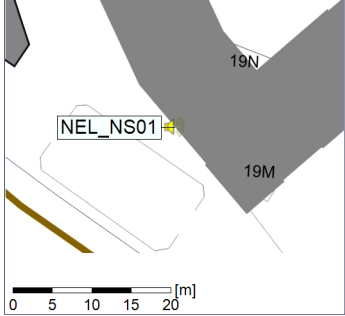

○○○○ NEL_NS01

Remarks

...

Project: Kronos Sydhavnen
Construction: Ny Ellebjerg
Location: N-V

Plan View

Remarks

...

Noise Time Related Diagram