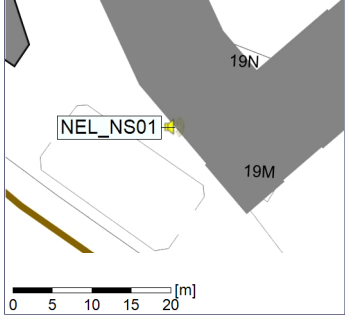

Remarks

...

Noise Time Related Diagram

29/06/2022
30/06/2022

○ NEL_NS01

Project: Kronos Sydhavnen
Construction: Ny Ellebjerg
Location: N-V

30/06/2022
01/07/2022

Plan View