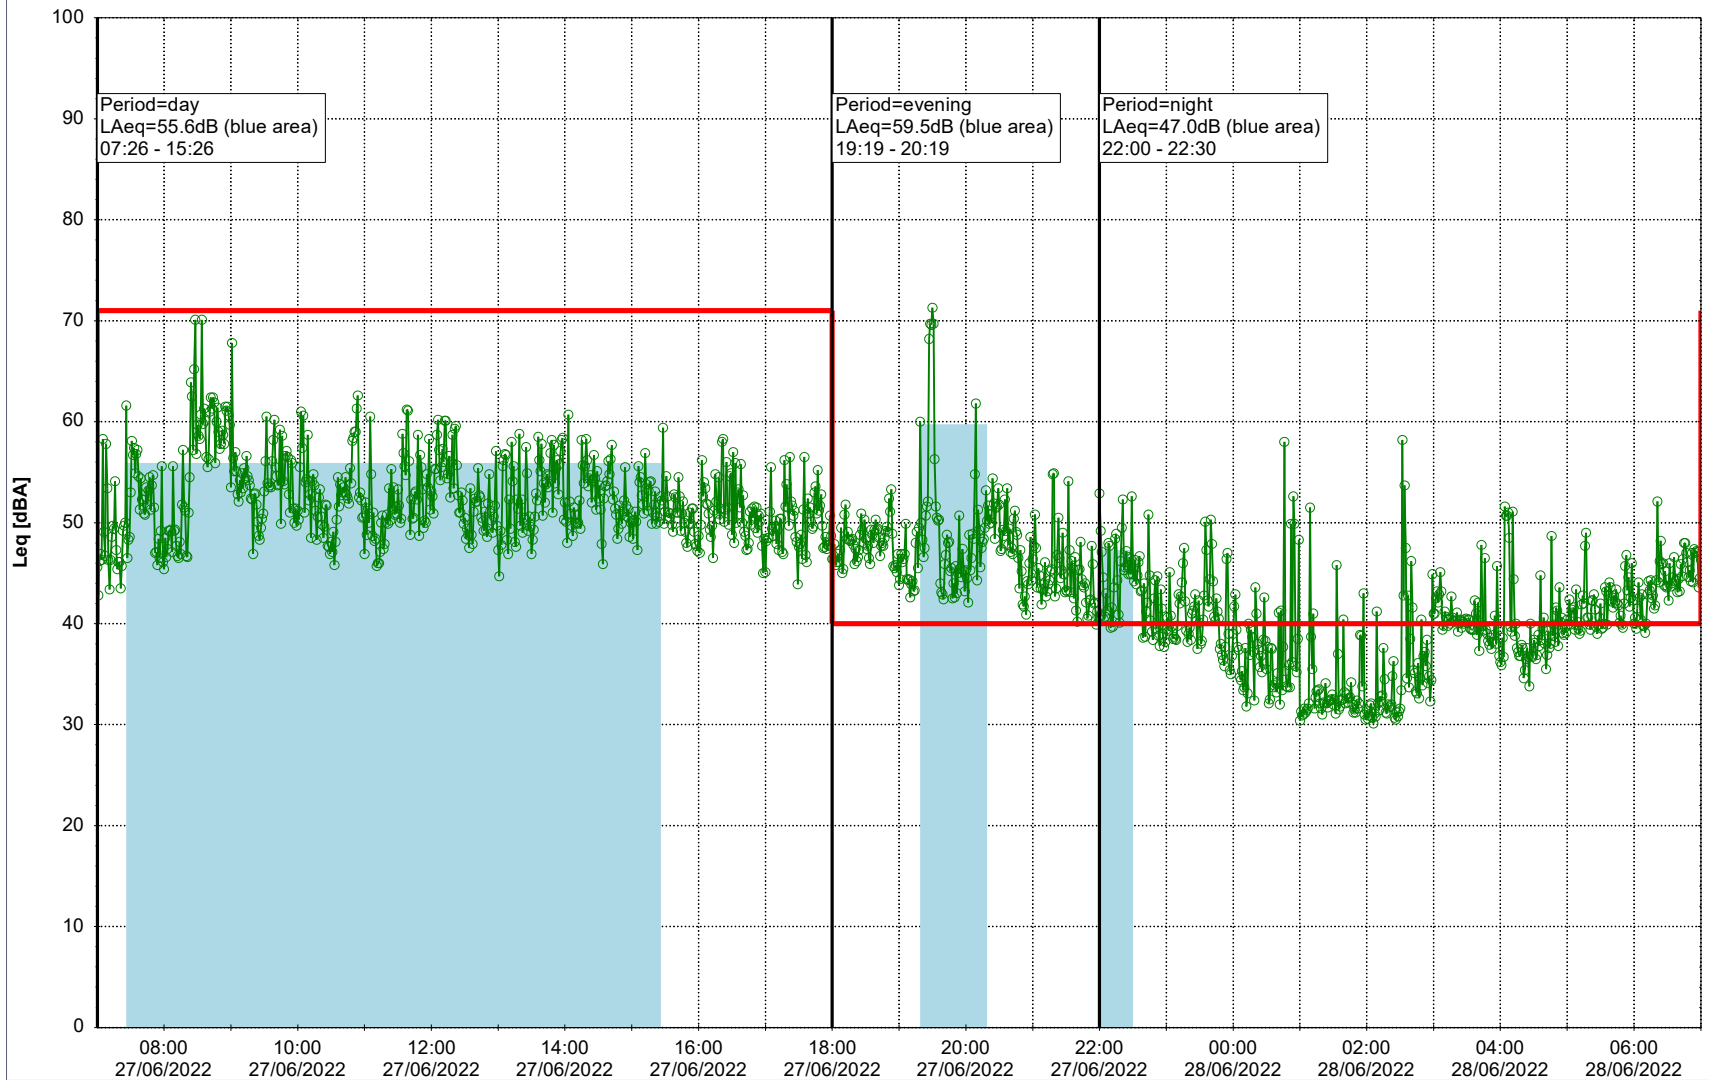

Project: Kronos Sydhavnen
Construction: Ny Ellebjerg
Location: N-V

27/06/2022
28/06/2022

Plan View

Remarks

...

Noise Time Related Diagram

○ ○ ○ ○ NEL_NS01

Project: Kronos Sydhavnen
Construction: Ny Ellebjerg
Location: N-V

28/06/2022
29/06/2022

Plan View

Remarks

...

Noise Time Related Diagram

○○○ NEL_NS01

Project: Kronos Sydhavnen
Construction: Ny Ellebjerg
Location: N-V

Plan View

Remarks

...

Noise Time Related Diagram

29/06/2022
30/06/2022

○ NEL_NS01

Project: Kronos Sydhavnen
Construction: Ny Ellebjerg
Location: N-V

30/06/2022
01/07/2022

Plan View

02/07/2022
03/07/2022

○ ○ ○ ○ NEL_NS01

Project: Kronos Sydhavnen
Construction: Ny Ellebjerg
Location: N-V

03/07/2022
04/07/2022

Plan View

Remarks

...

Noise Time Related Diagram