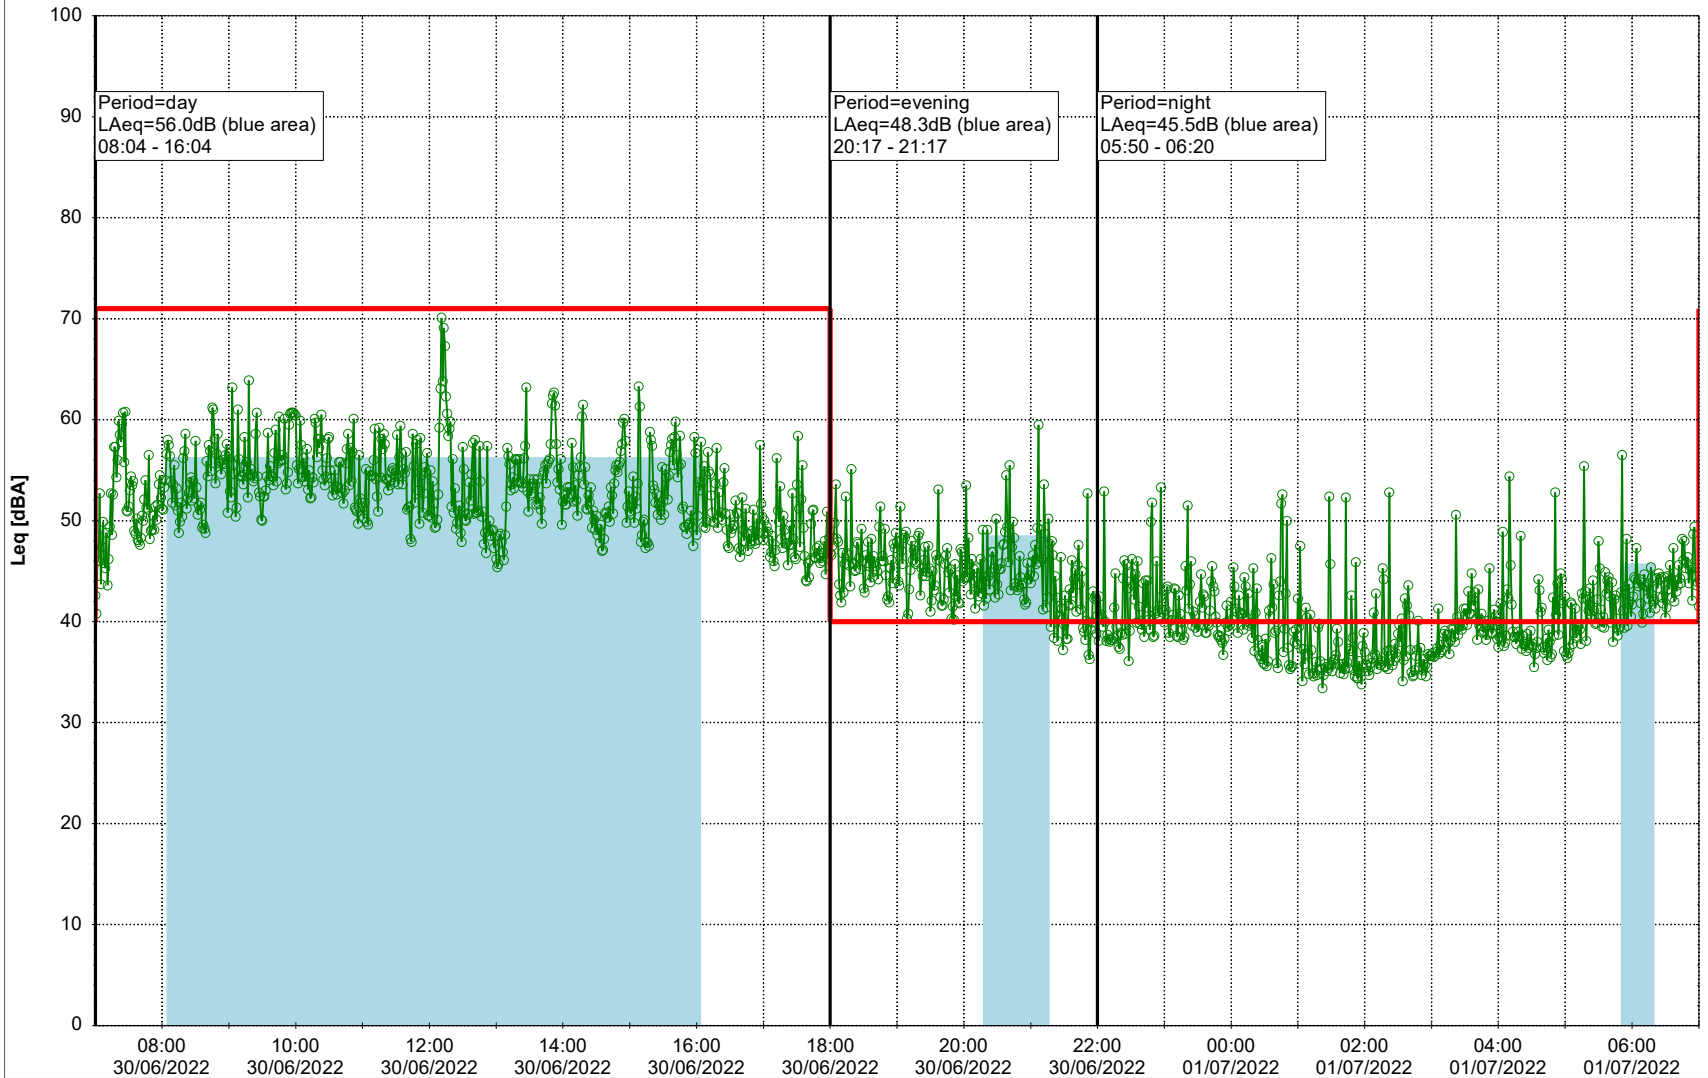

Remarks

...

Noise Time Related Diagram

29/06/2022
30/06/2022

○ NEL_NS01

Project: Kronos Sydhavnen
Construction: Ny Ellebjerg
Location: N-V

30/06/2022
01/07/2022

Plan View

Remarks

...

Noise Time Related Diagram

○○○ NEL_NS01

Project: Kronos Sydhavnen
Construction: Ny Ellebjerg
Location: N-V

Plan View

Noise Time Related Diagram

01/07/2022
02/07/2022

○○○○ NEL_NS01

Remarks

...

Project: Kronos Sydhavnen
Construction: Ny Ellebjerg
Location: N-V

Plan View

Remarks

...

Noise Time Related Diagram

02/07/2022
03/07/2022

○ ○ ○ ○ NEL_NS01

Project: Kronos Sydhavnen
Construction: Ny Ellebjerg
Location: N-V

03/07/2022
04/07/2022

Plan View

Remarks

...

Noise Time Related Diagram