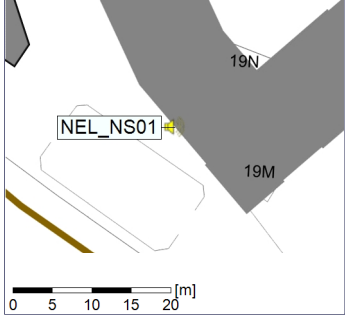

02/07/2022
03/07/2022

○ ○ ○ ○ NEL_NS01

Project: Kronos Sydhavnen
Construction: Ny Ellebjerg
Location: N-V

03/07/2022
04/07/2022

Plan View

Remarks

...

Noise Time Related Diagram