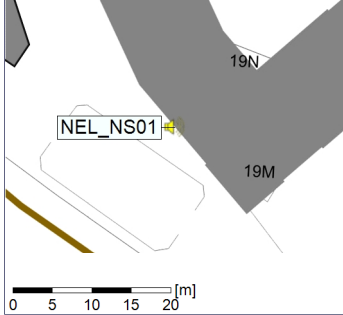

Project: Kronos Sydhavnen
Construction: Ny Ellebjerg
Location: N-V

27/06/2022
28/06/2022

Plan View

Remarks

...

Noise Time Related Diagram

○ ○ ○ ○ NEL_NS01

Project: Kronos Sydhavnen
Construction: Ny Ellebjerg
Location: N-V

28/06/2022
29/06/2022

Plan View

Remarks

...

Noise Time Related Diagram

○○○ NEL_NS01

Project: Kronos Sydhavnen
Construction: Ny Ellebjerg
Location: N-V

Plan View