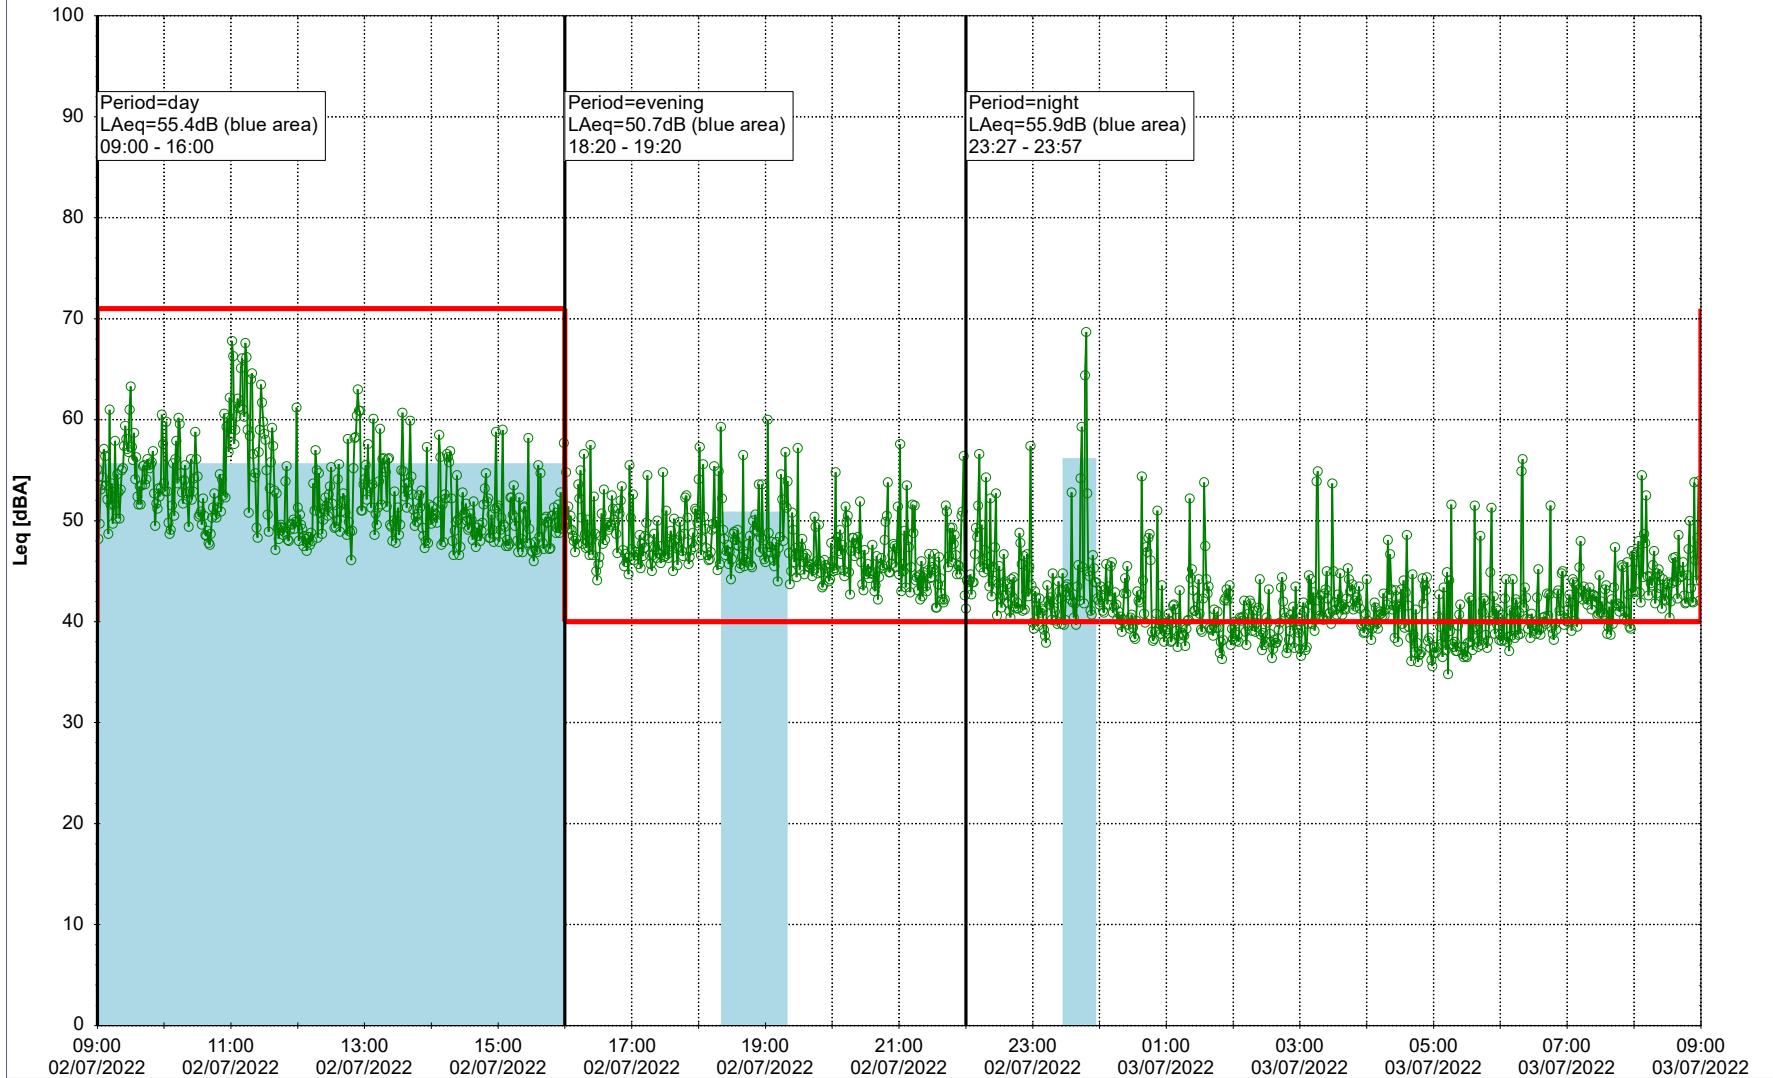

Remarks

...

Noise Time Related Diagram

○○○ NEL_NS01

Project: Kronos Sydhavnen
Construction: Ny Ellebjerg
Location: N-V

Plan View

Noise Time Related Diagram

01/07/2022
02/07/2022

○○○○ NEL_NS01

Remarks

...

Project: Kronos Sydhavnen
Construction: Ny Ellebjerg
Location: N-V

Plan View

Remarks

...

Noise Time Related Diagram

02/07/2022
03/07/2022

○ ○ ○ ○ NEL_NS01

Project: Kronos Sydhavnen
Construction: Ny Ellebjerg
Location: N-V

03/07/2022
04/07/2022

Plan View

Remarks

...

Noise Time Related Diagram