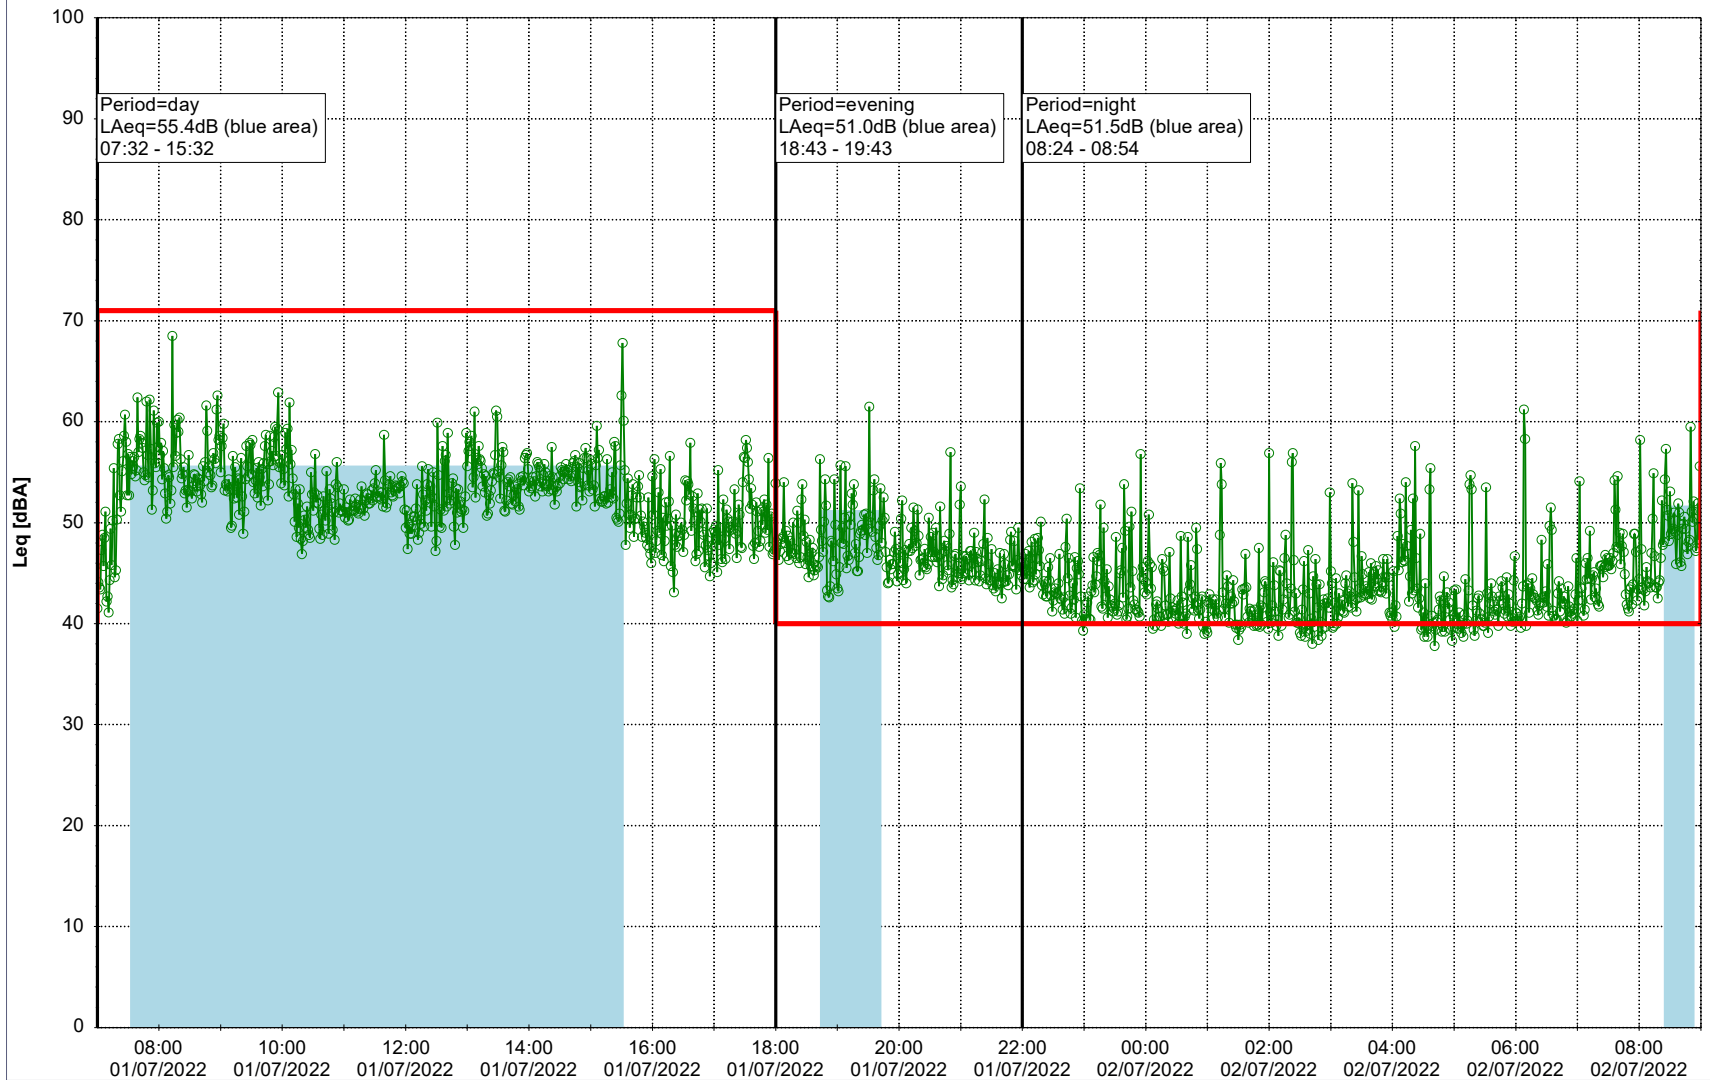

Remarks

...

Noise Time Related Diagram

○○○ NEL_NS01

Project: Kronos Sydhavnen
Construction: Ny Ellebjerg
Location: N-V

Plan View

Noise Time Related Diagram

01/07/2022
02/07/2022

○○○○ NEL_NS01

Remarks

...

Project: Kronos Sydhavnen
Construction: Ny Ellebjerg
Location: N-V

Plan View

Remarks

...

Noise Time Related Diagram

02/07/2022
03/07/2022

○ ○ ○ ○ NEL_NS01

Project: Kronos Sydhavnen
Construction: Ny Ellebjerg
Location: N-V

03/07/2022
04/07/2022

Plan View

Remarks

...

Noise Time Related Diagram