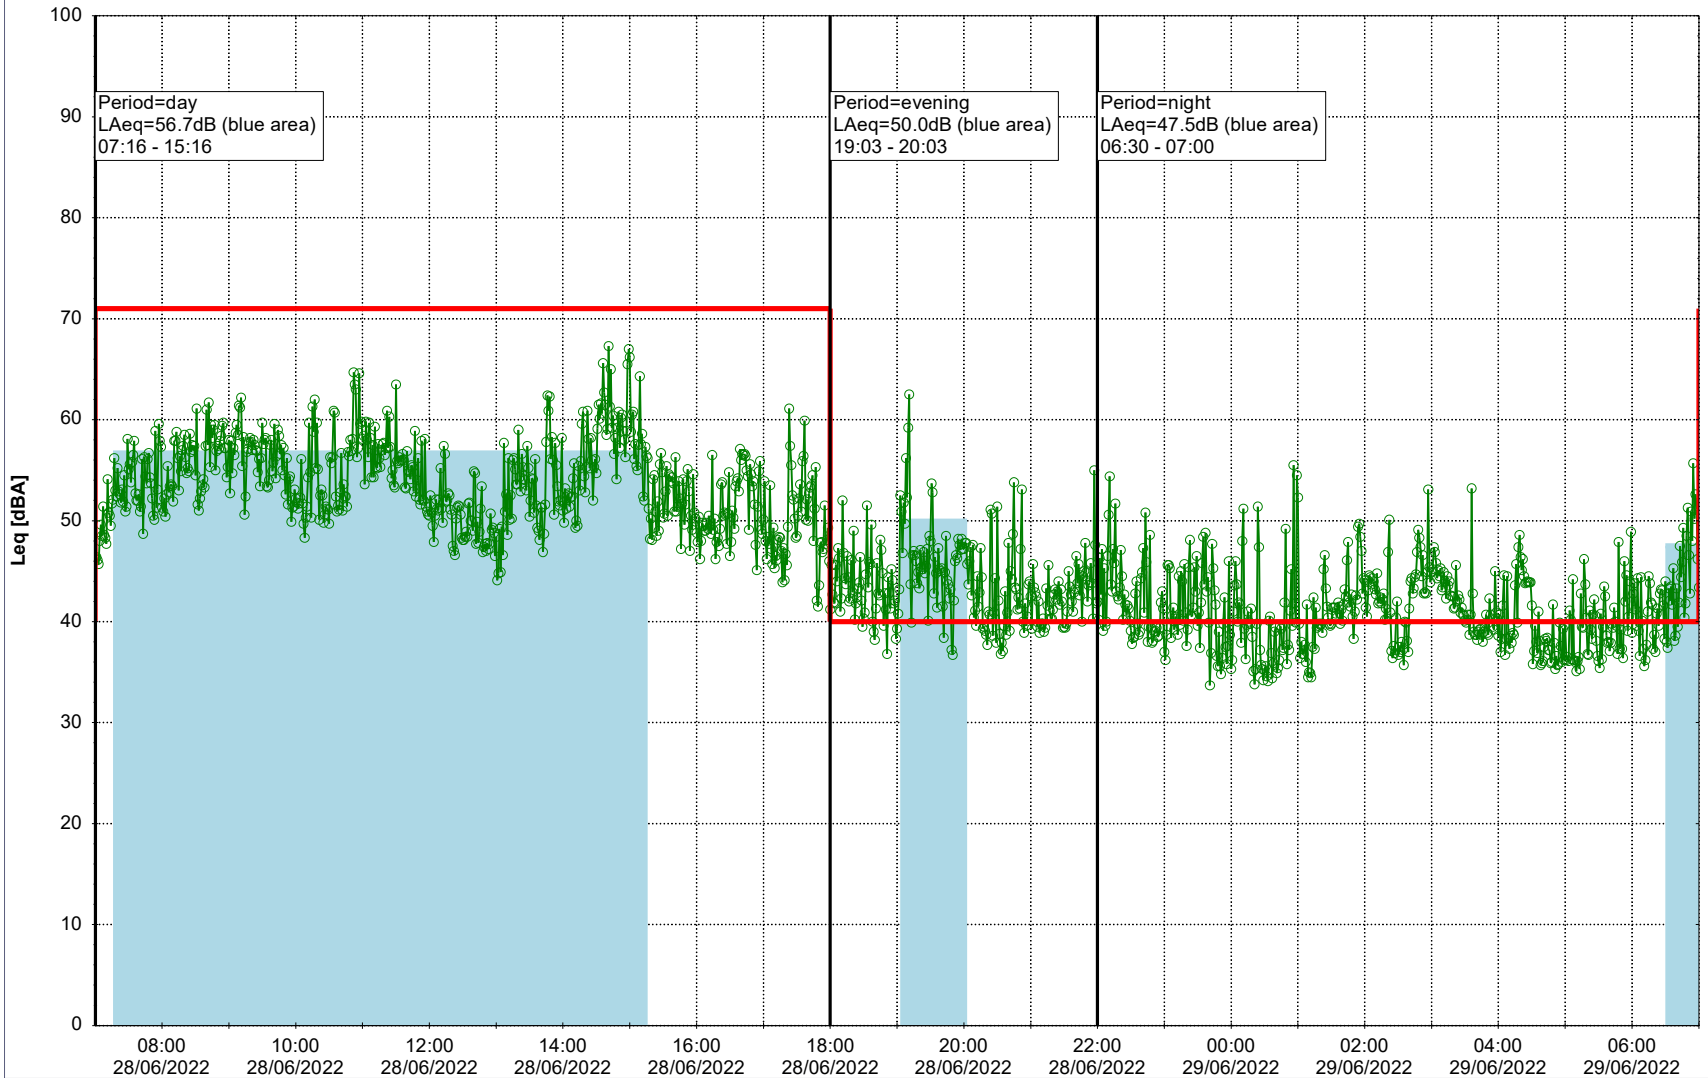

28/06/2022
29/06/2022

Plan View

Remarks

...

Noise Time Related Diagram

○○○ NEL_NS01

Project: Kronos Sydhavnen
Construction: Ny Ellebjerg
Location: N-V

Plan View

Remarks

...

Noise Time Related Diagram

29/06/2022
30/06/2022

○ NEL_NS01

Project: Kronos Sydhavnen
Construction: Ny Ellebjerg
Location: N-V

30/06/2022
01/07/2022

Plan View

Remarks

...

Noise Time Related Diagram

○○○ NEL_NS01

Project: Kronos Sydhavnen
Construction: Ny Ellebjerg
Location: N-V

Plan View

Noise Time Related Diagram

01/07/2022
02/07/2022

02/07/2022
03/07/2022

○ ○ ○ ○ NEL_NS01

Project: Kronos Sydhavnen
Construction: Ny Ellebjerg
Location: N-V

03/07/2022
04/07/2022

Plan View

Remarks

...

Noise Time Related Diagram