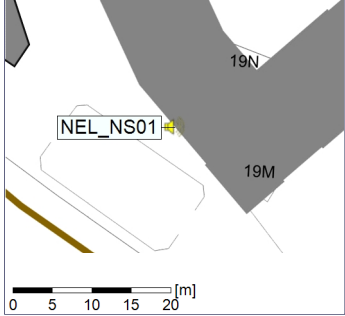

Project: Kronos Sydhavnen
Construction: Ny Ellebjerg
Location: N-V

27/06/2022
28/06/2022

Plan View

Remarks

...

Noise Time Related Diagram

○ ○ ○ ○ NEL_NS01

Project: Kronos Sydhavnen
Construction: Ny Ellebjerg
Location: N-V

28/06/2022
29/06/2022

Plan View

Remarks

...

Noise Time Related Diagram

○○○ NEL_NS01

Project: Kronos Sydhavnen
Construction: Ny Ellebjerg
Location: N-V

Plan View