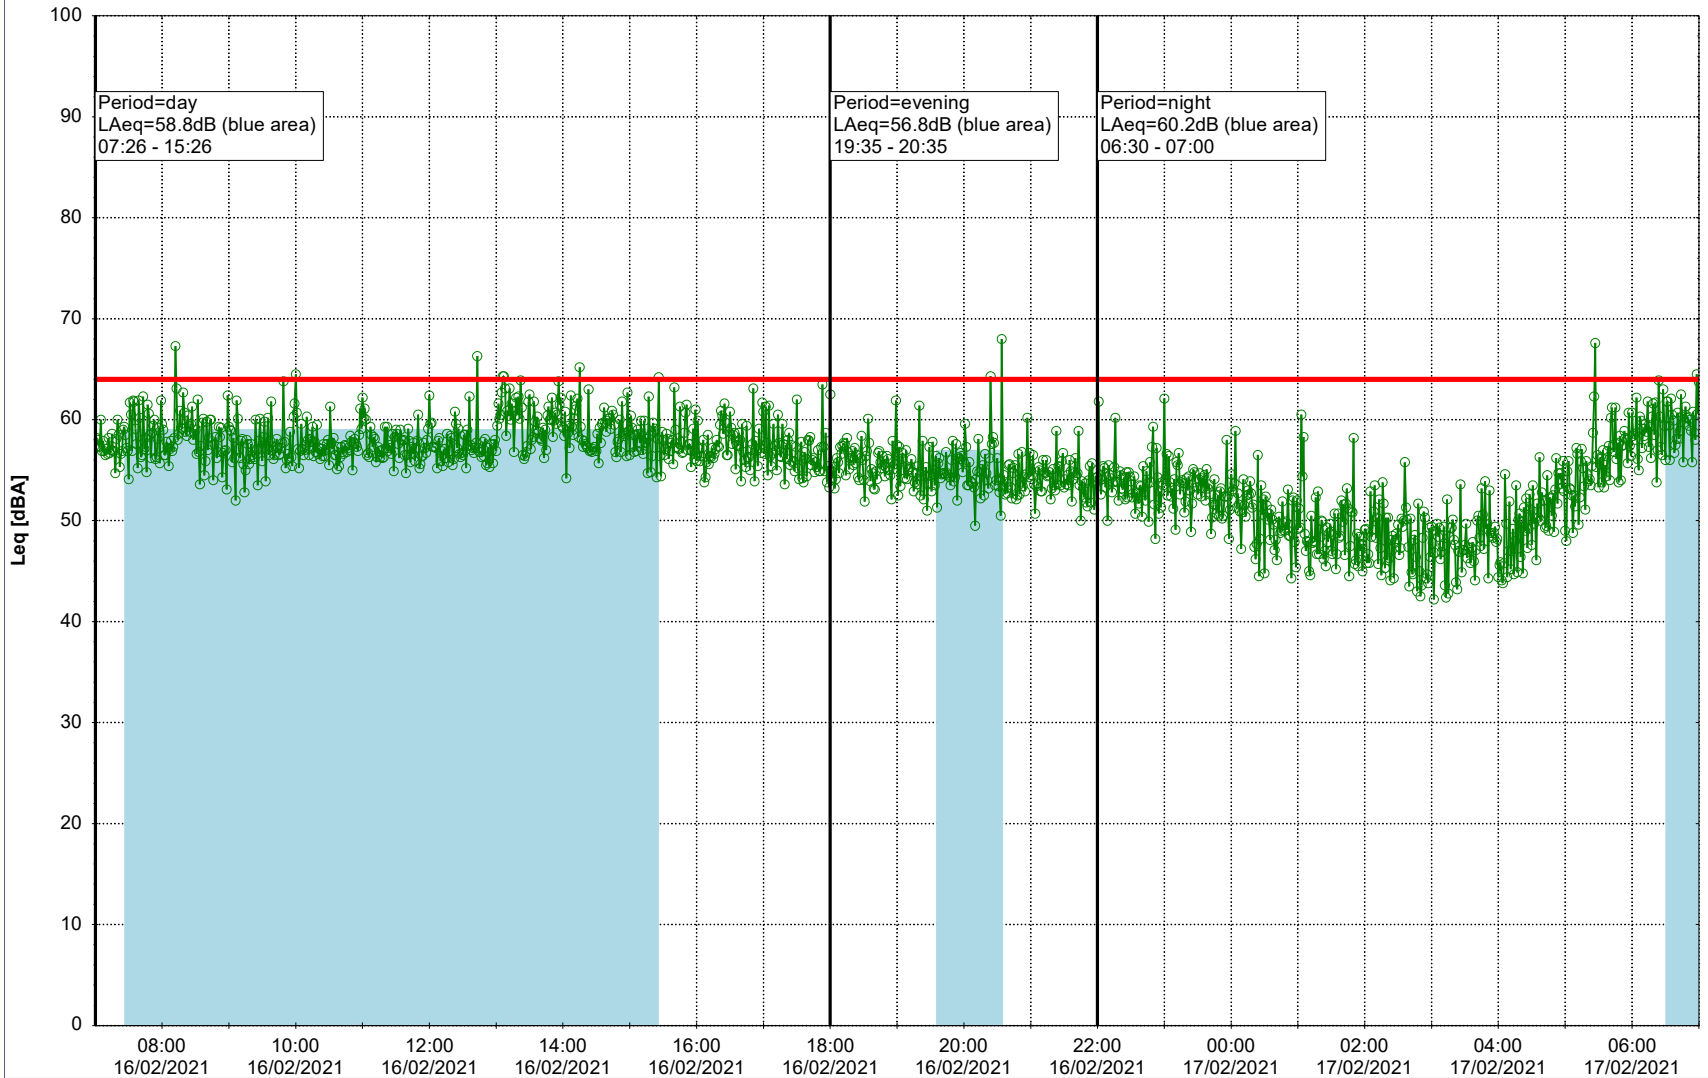

Project: Kronos Sydhavnen
Construction: Gåsebæk
Location: N-V

15/02/2021
16/02/2021

Remarks

...

Noise Time Related Diagram

○○○ GAB_NS01

Project: Kronos Sydhavnen
Construction: Gåsebæk
Location: N-V

Remarks

...

Noise Time Related Diagram

16/02/2021
17/02/2021

○○○ GAB_NS01

Project: Kronos Sydhavnen
Construction: Gåsebæk
Location: N-V

Remarks

...

Noise Time Related Diagram

17/02/2021
18/02/2021

○○○○ GAB_NS01

Project: Kronos Sydhavnen
Construction: Gåsebæk
Location: N-V

18/02/2021
19/02/2021

Remarks

...

Noise Time Related Diagram

○○○ GAB_NS01

Project: Kronos Sydhavnen
Construction: Gåsebæk
Location: N-V

19/02/2021
20/02/2021

Remarks

...

Noise Time Related Diagram

○○○ GAB_NS01

Project: Kronos Sydhavnen
Construction: Gåsebæk
Location: N-V

20/02/2021
21/02/2021