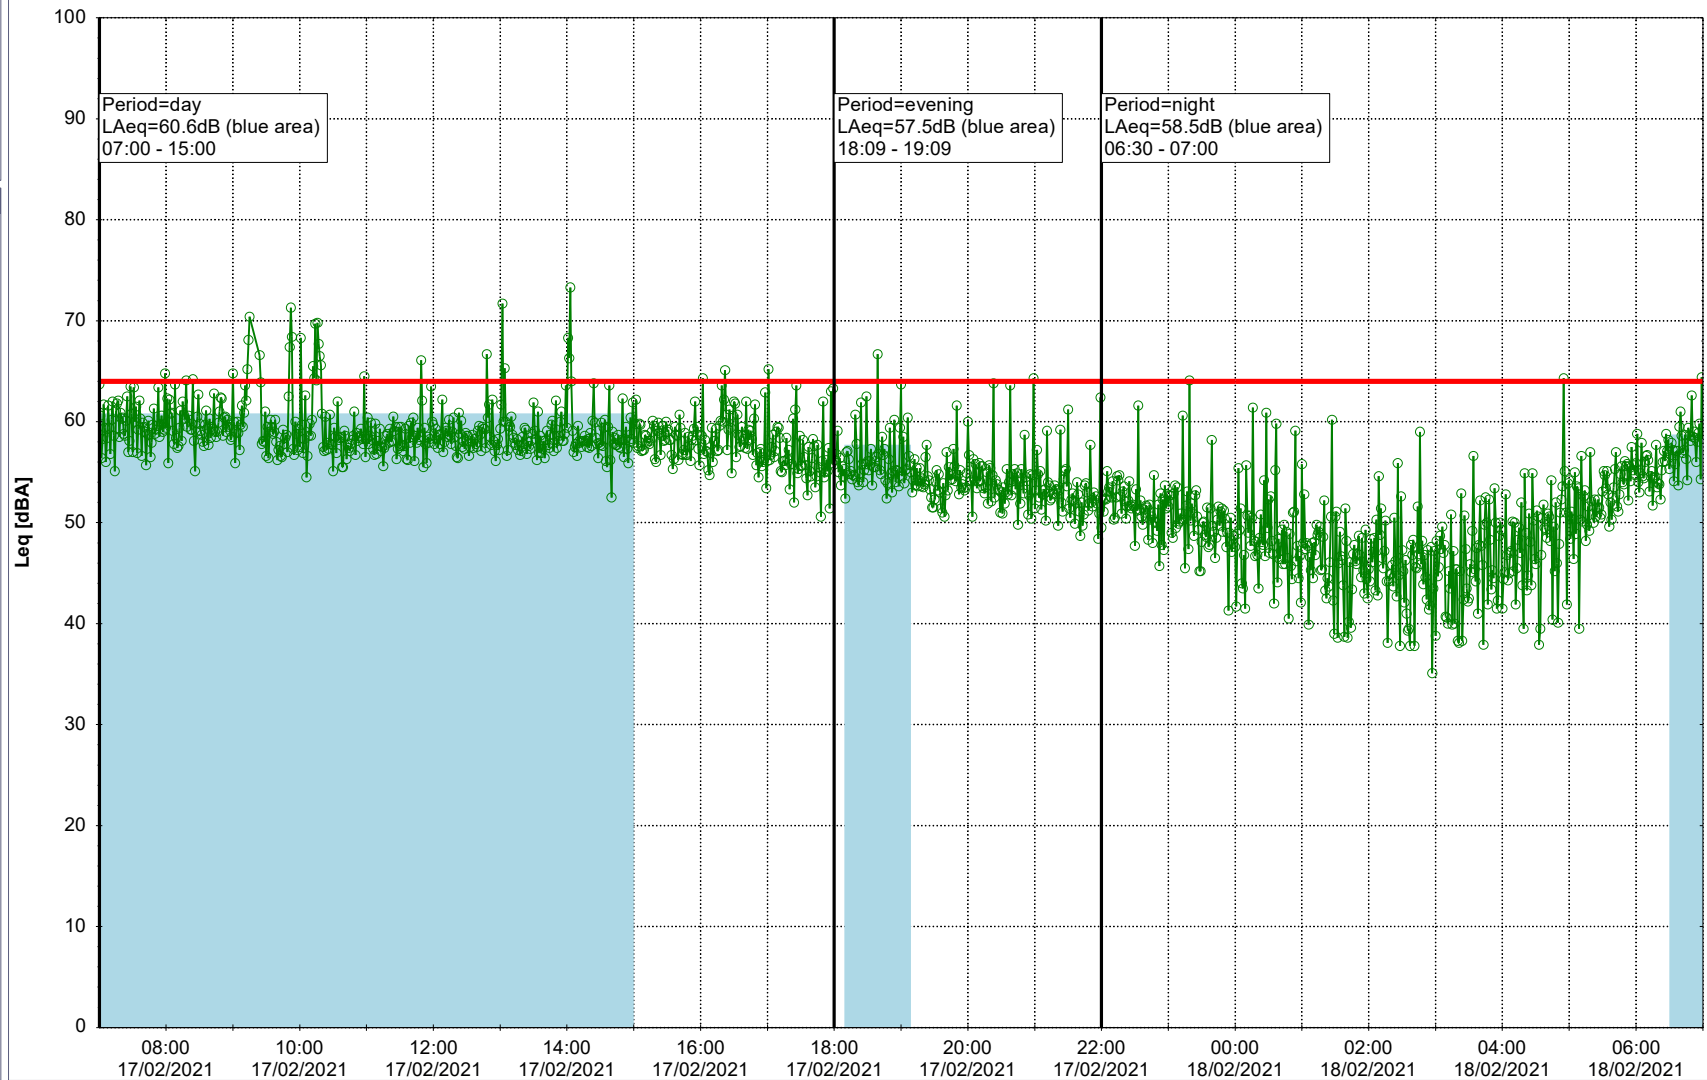

...

Noise Time Related Diagram

16/02/2021
17/02/2021

○○○ GAB_NS01

Project: Kronos Sydhavnen
Construction: Gåsebæk
Location: N-V

Remarks

...

Noise Time Related Diagram

17/02/2021
18/02/2021

○○○○ GAB_NS01

Project: Kronos Sydhavnen
Construction: Gåsebæk
Location: N-V

18/02/2021
19/02/2021

Remarks

...

Noise Time Related Diagram

○○○ GAB_NS01

Project: Kronos Sydhavnen
Construction: Gåsebæk
Location: N-V

19/02/2021
20/02/2021

Remarks

...

Noise Time Related Diagram

○○○ GAB_NS01

Project: Kronos Sydhavnen
Construction: Gåsebæk
Location: N-V

20/02/2021
21/02/2021

Remarks

...

Noise Time Related Diagram

○○○○ GAB_NS01

Project: Kronos Sydhavnen
Construction: Gåsebæk
Location: N-V

21/02/2021
22/02/2021

Noise Time Related Diagram

○○○ GAB_NS01