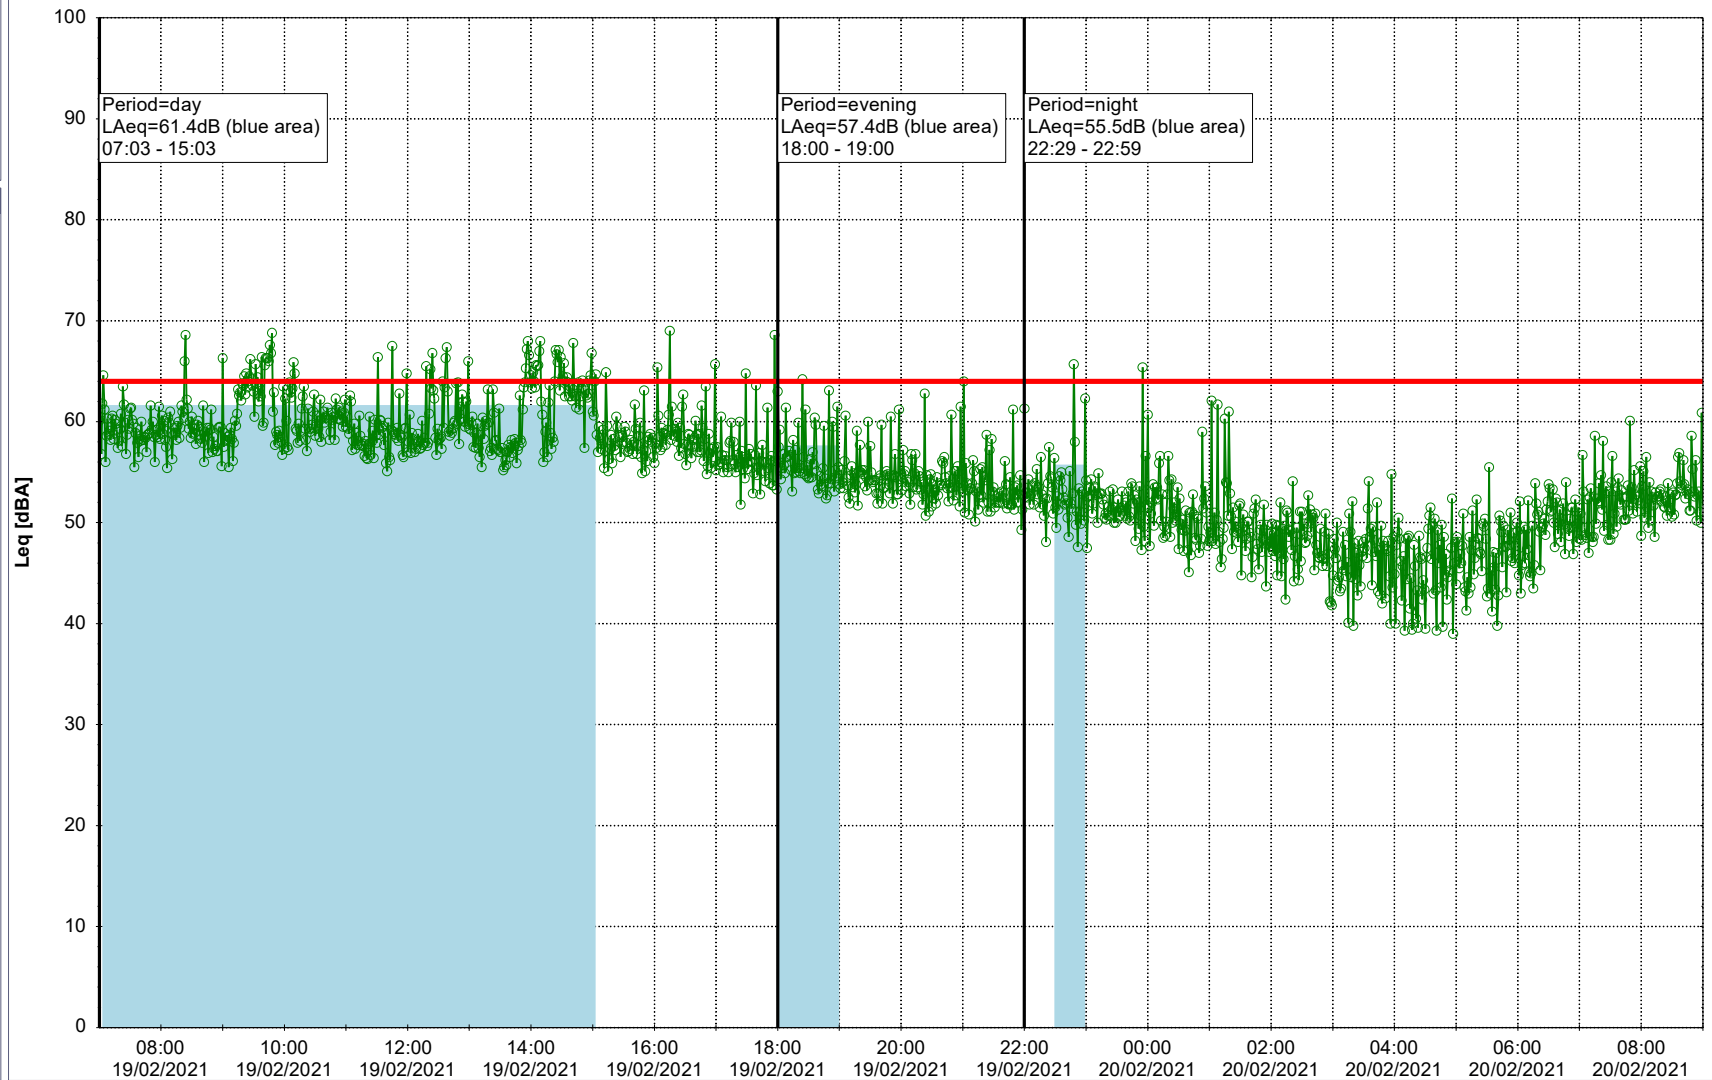

Project: Kronos Sydhavnen
Construction: Gåsebæk
Location: N-V

19/02/2021
20/02/2021

Remarks

...

Noise Time Related Diagram

○○○ GAB_NS01

Project: Kronos Sydhavnen
Construction: Gåsebæk
Location: N-V

20/02/2021
21/02/2021

Remarks

...

Noise Time Related Diagram

○○○○ GAB_NS01

Project: Kronos Sydhavnen
Construction: Gåsebæk
Location: N-V

21/02/2021
22/02/2021

Noise Time Related Diagram

○○○ GAB_NS01