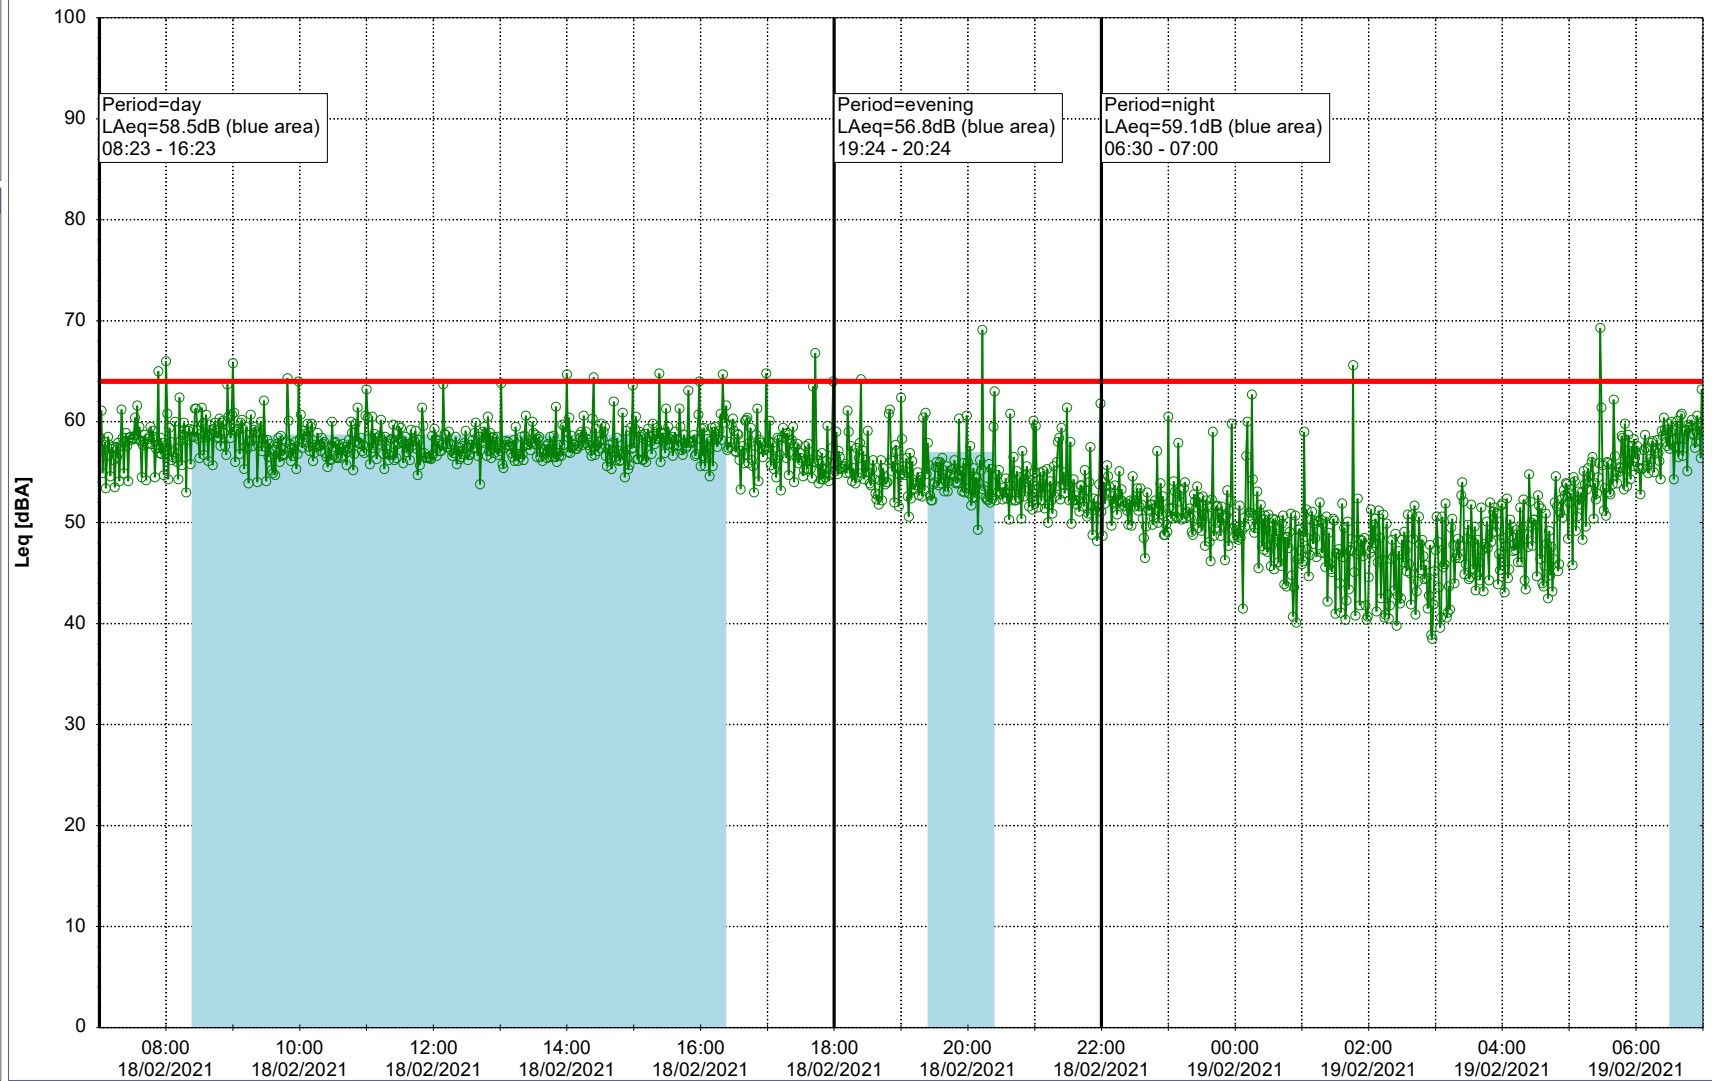

...

Noise Time Related Diagram

16/02/2021
17/02/2021

○○○ GAB_NS01

Project: Kronos Sydhavnen
Construction: Gåsebæk
Location: N-V

Remarks

...

Noise Time Related Diagram

17/02/2021
18/02/2021

○○○○ GAB_NS01

Project: Kronos Sydhavnen
Construction: Gåsebæk
Location: N-V

18/02/2021
19/02/2021

Remarks

...

Noise Time Related Diagram

○○○ GAB_NS01

Project: Kronos Sydhavnen
Construction: Gåsebæk
Location: N-V

19/02/2021
20/02/2021

Remarks

...

Noise Time Related Diagram

○○○ GAB_NS01

Project: Kronos Sydhavnen
Construction: Gåsebæk
Location: N-V

20/02/2021
21/02/2021

Remarks

...

Noise Time Related Diagram

○○○○ GAB_NS01

Project: Kronos Sydhavnen
Construction: Gåsebæk
Location: N-V

21/02/2021
22/02/2021

Noise Time Related Diagram

○○○ GAB_NS01