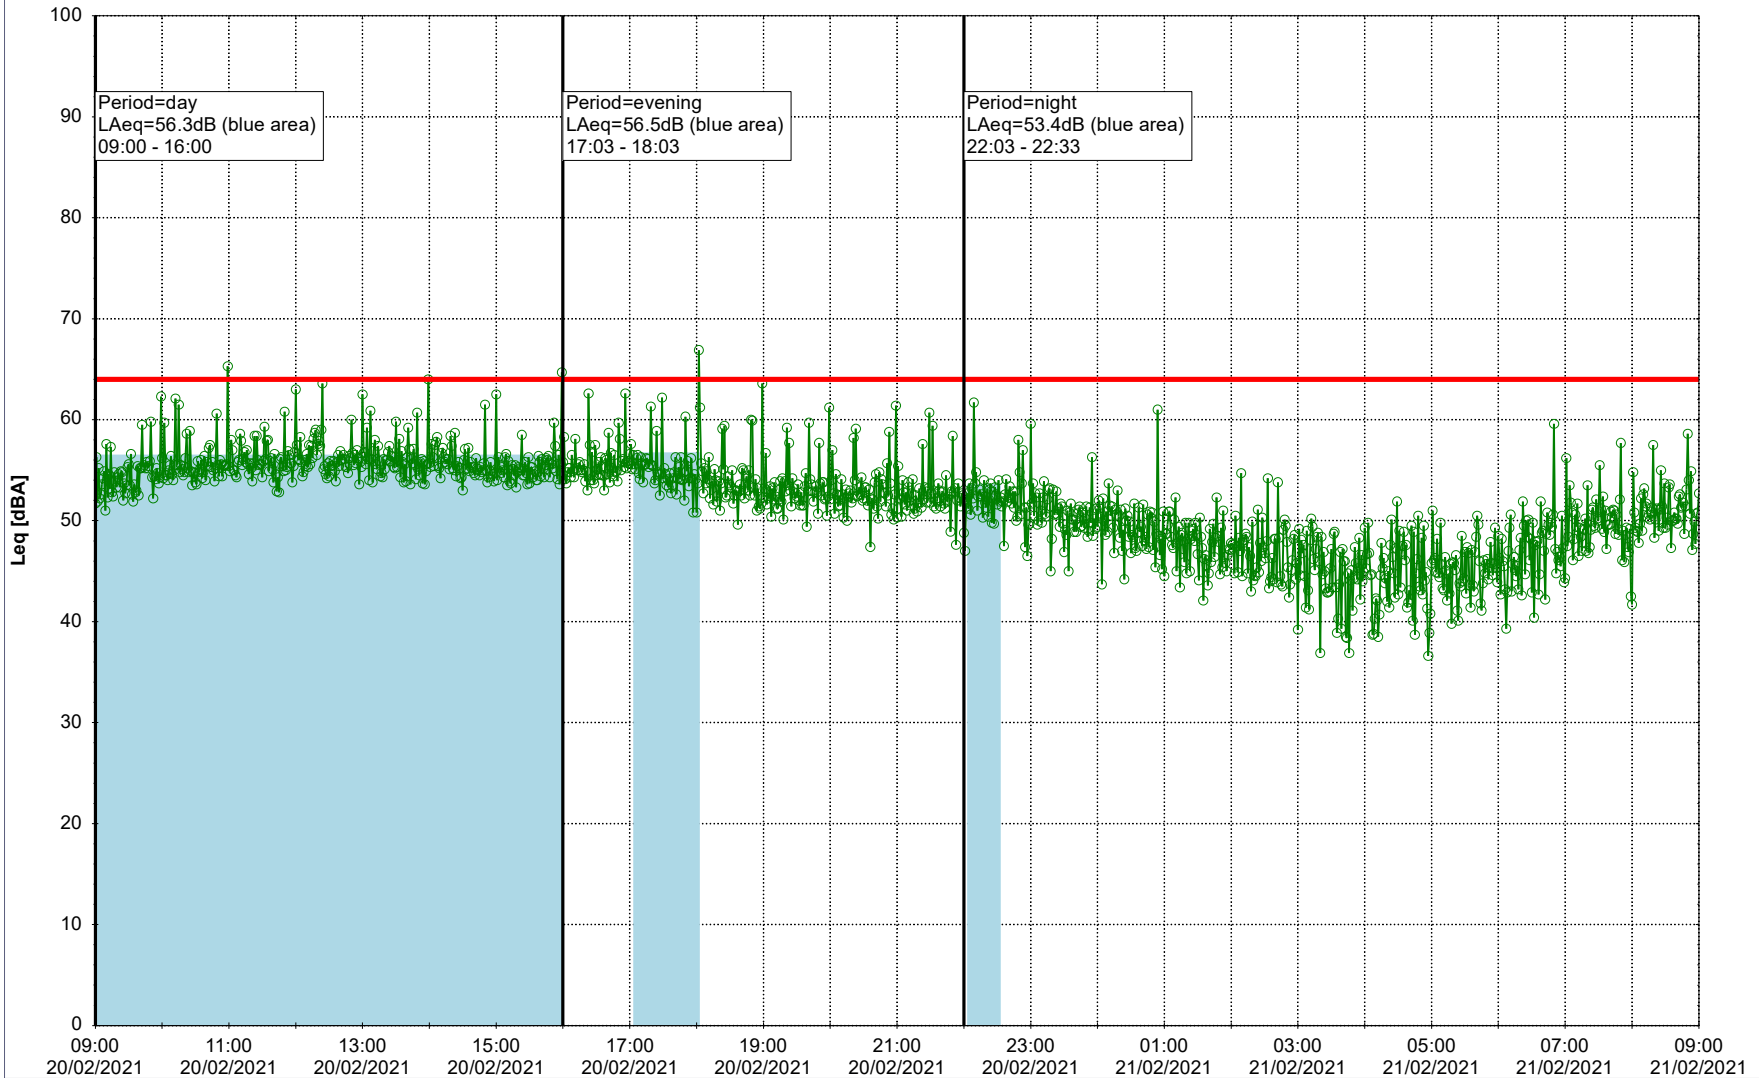

Project: Kronos Sydhavnen
Construction: Gåsebæk
Location: N-V

19/02/2021
20/02/2021

Remarks

...

Noise Time Related Diagram

○○○ GAB_NS01

Project: Kronos Sydhavnen
Construction: Gåsebæk
Location: N-V

20/02/2021
21/02/2021

Remarks

...

Noise Time Related Diagram

○○○○ GAB_NS01

Project: Kronos Sydhavnen
Construction: Gåsebæk
Location: N-V

21/02/2021
22/02/2021

Noise Time Related Diagram

○○○ GAB_NS01