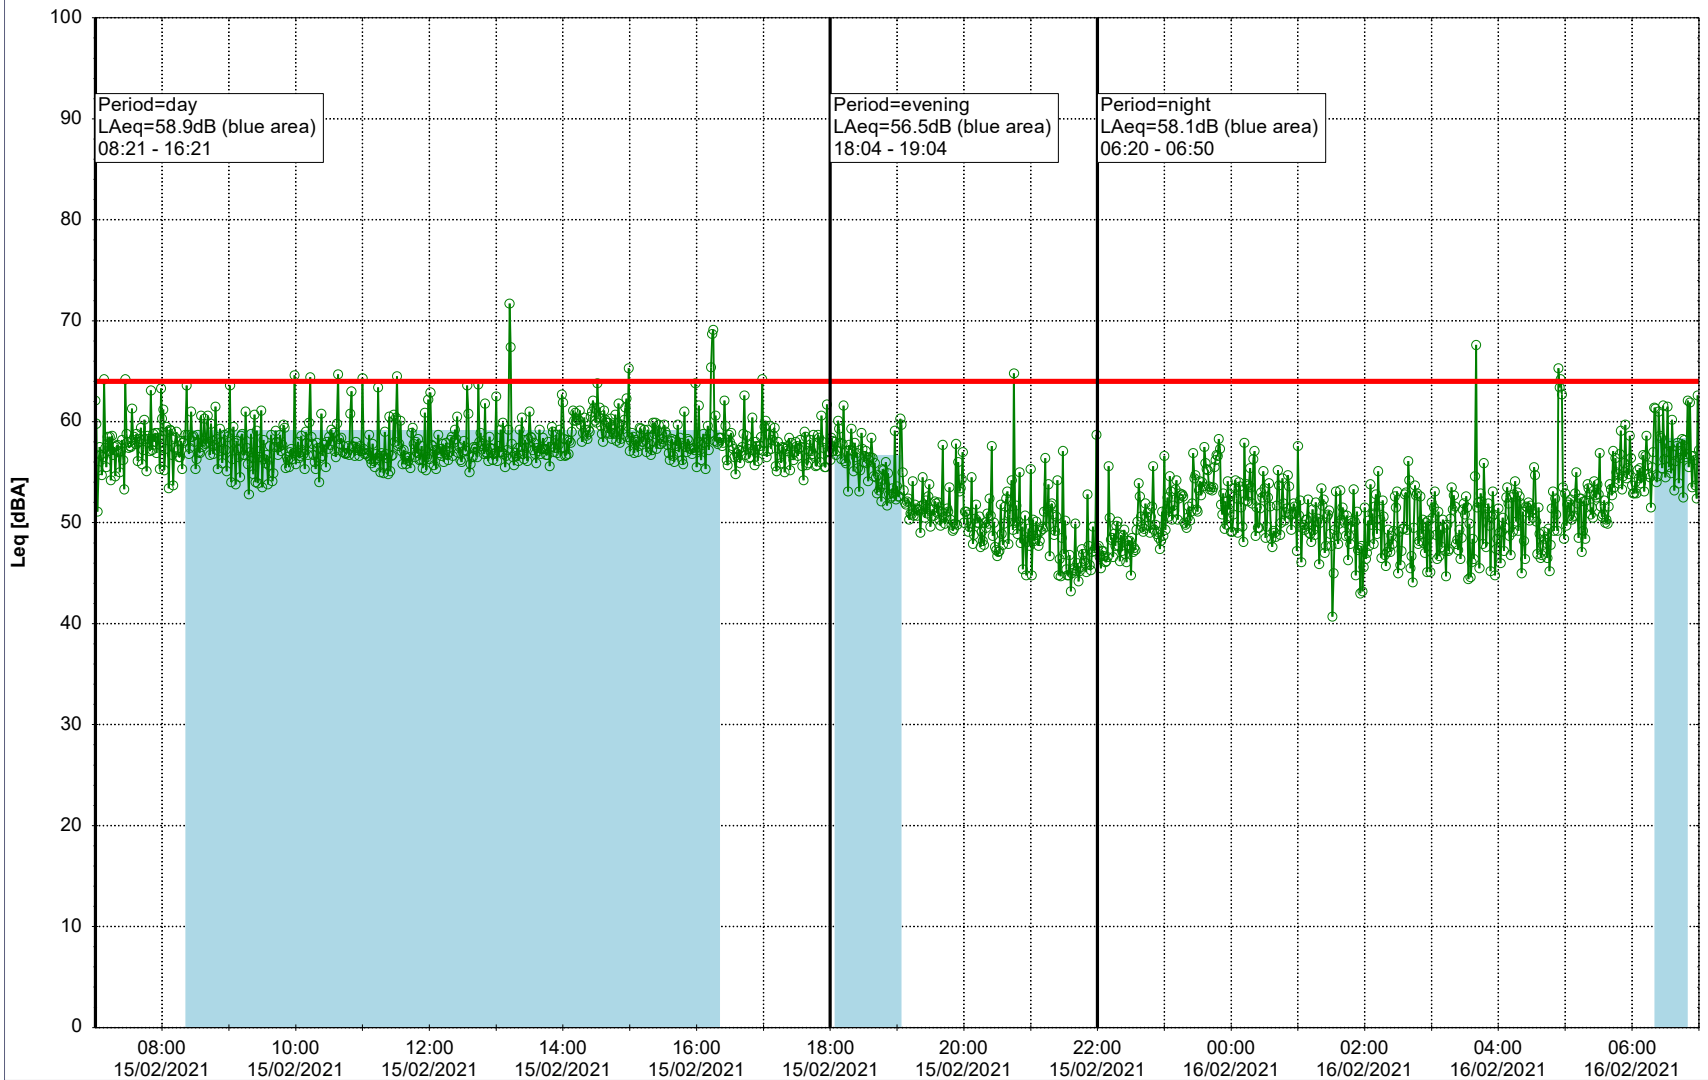

Project: Kronos Sydhavnen
Construction: Gåsebæk
Location: N-V

15/02/2021
16/02/2021

Remarks

...

Noise Time Related Diagram

○○○ GAB_NS01

Project: Kronos Sydhavnen
Construction: Gåsebæk
Location: N-V

Remarks

...

Noise Time Related Diagram

16/02/2021
17/02/2021

○○○ GAB_NS01

Project: Kronos Sydhavnen
Construction: Gåsebæk
Location: N-V

Remarks

...

Noise Time Related Diagram

17/02/2021
18/02/2021

○○○○ GAB_NS01

Project: Kronos Sydhavnen
Construction: Gåsebæk
Location: N-V

18/02/2021
19/02/2021

Remarks

...

Noise Time Related Diagram

○○○ GAB_NS01

Project: Kronos Sydhavnen
Construction: Gåsebæk
Location: N-V

19/02/2021
20/02/2021

Remarks

...

Noise Time Related Diagram

○○○ GAB_NS01

Project: Kronos Sydhavnen
Construction: Gåsebæk
Location: N-V

20/02/2021
21/02/2021