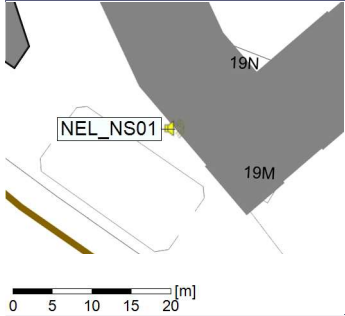

Noise Time Related Diagram

28/10/2021
29/10/2021

○○○○ NEL_NS01

Project: Kronos Sydhavnen
Construction: Ny Ellebjerg
Location: N-V

Plan View

Remarks

...

Noise Time Related Diagram