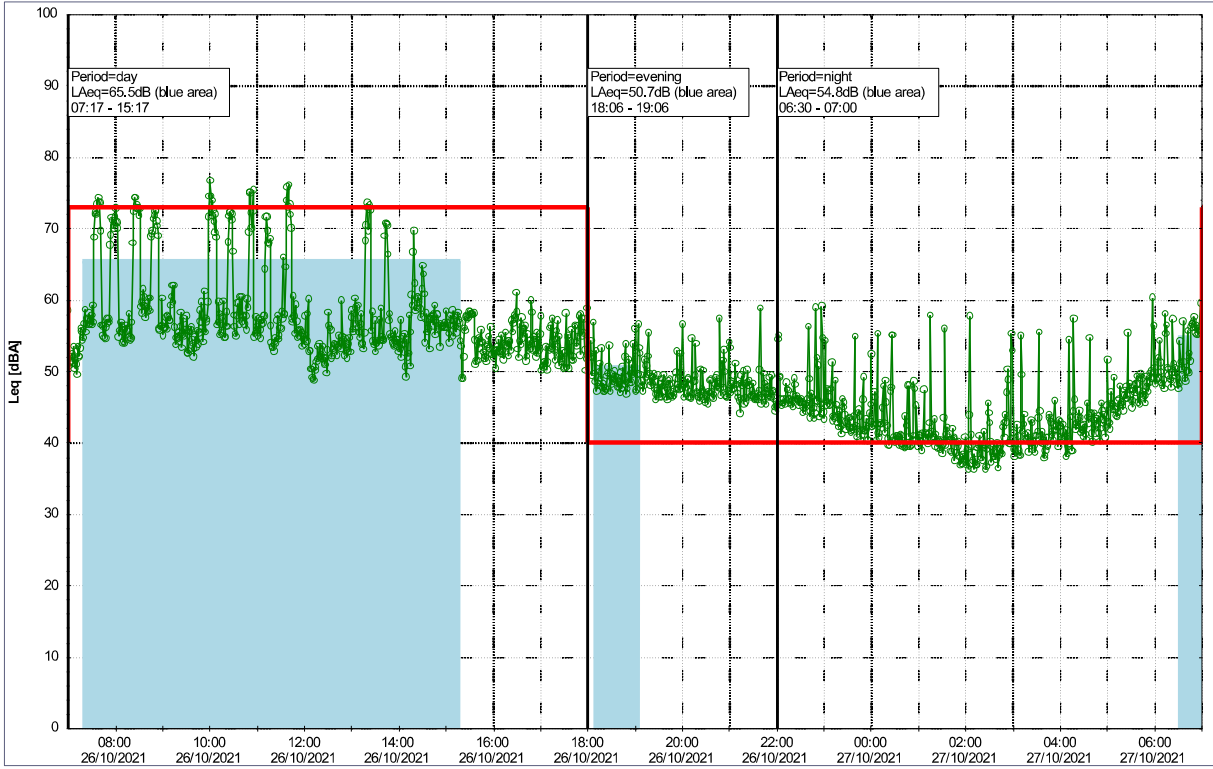

Plan View

Remarks

Noise Time Related Diagram

26/10/2021
27/10/2021

o o o o NEL_NS01

Project: Kronos Sydhavnen
Construction: Ny Ellebjerg
Location: N-V

Plan View

Remarks

...

Noise Time Related Diagram

27/10/2021
28/10/2021

oooo NEL_NS01

Project: Kronos Sydhavnen
Construction: Ny Ellebjerg
Location: N-V

Plan View

Remarks

...

Noise Time Related Diagram

28/10/2021
29/10/2021

○○○○ NEL_NS01

Project: Kronos Sydhavnen
Construction: Ny Ellebjerg
Location: N-V

Plan View

Remarks

...

Noise Time Related Diagram

...

Project: Kronos Sydhavnen
Construction: Ny Ellebjerg
Location: N-V

Plan View

Noise Time Related Diagram

31/10/2021
01/11/2021

○○○ NEL_NS01