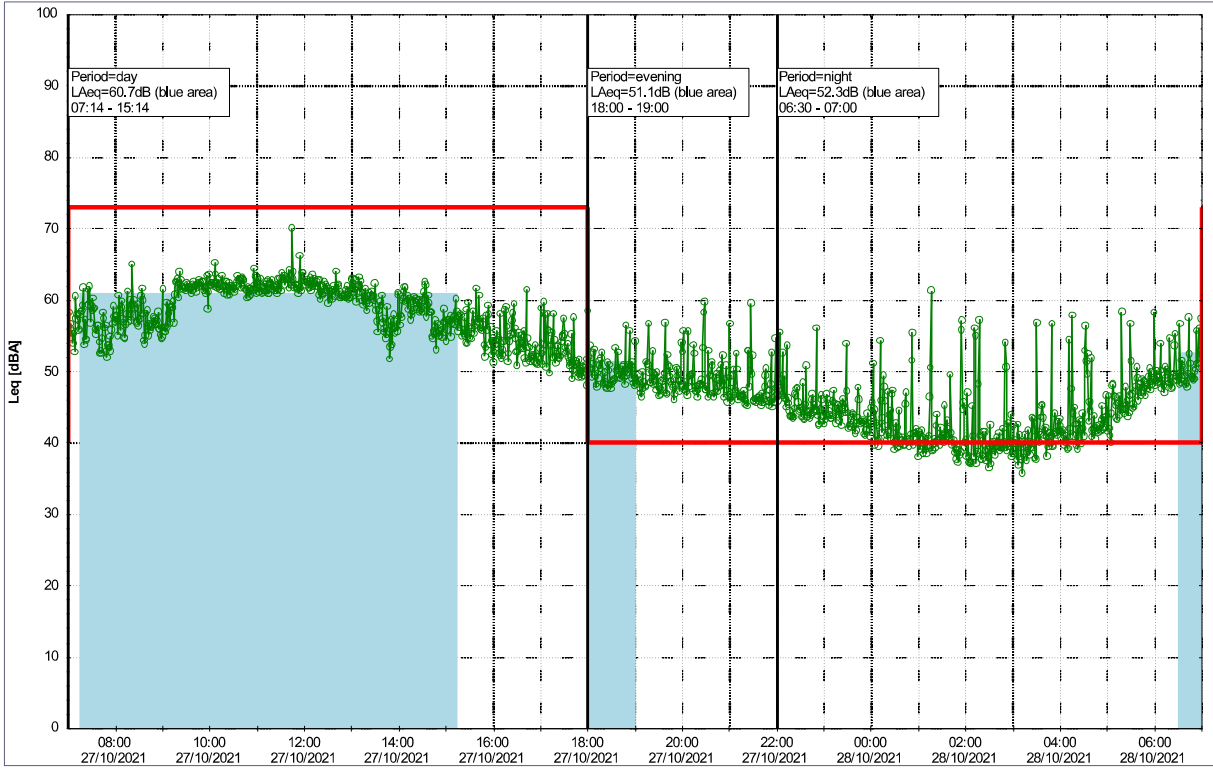

Plan View

Remarks

Noise Time Related Diagram

26/10/2021
27/10/2021

o o o o NEL_NS01

Project: Kronos Sydhavnen
Construction: Ny Ellebjerg
Location: N-V

Plan View

Remarks

...

Noise Time Related Diagram

27/10/2021
28/10/2021

oooo NEL_NS01

Project: Kronos Sydhavnen
Construction: Ny Ellebjerg
Location: N-V

Plan View

Remarks

...

Noise Time Related Diagram

28/10/2021
29/10/2021

○○○○ NEL_NS01

Project: Kronos Sydhavnen
Construction: Ny Ellebjerg
Location: N-V

Plan View

Remarks

...

Noise Time Related Diagram

...

Project: Kronos Sydhavnen
Construction: Ny Ellebjerg
Location: N-V

Plan View

Noise Time Related Diagram

31/10/2021
01/11/2021

○○○ NEL_NS01