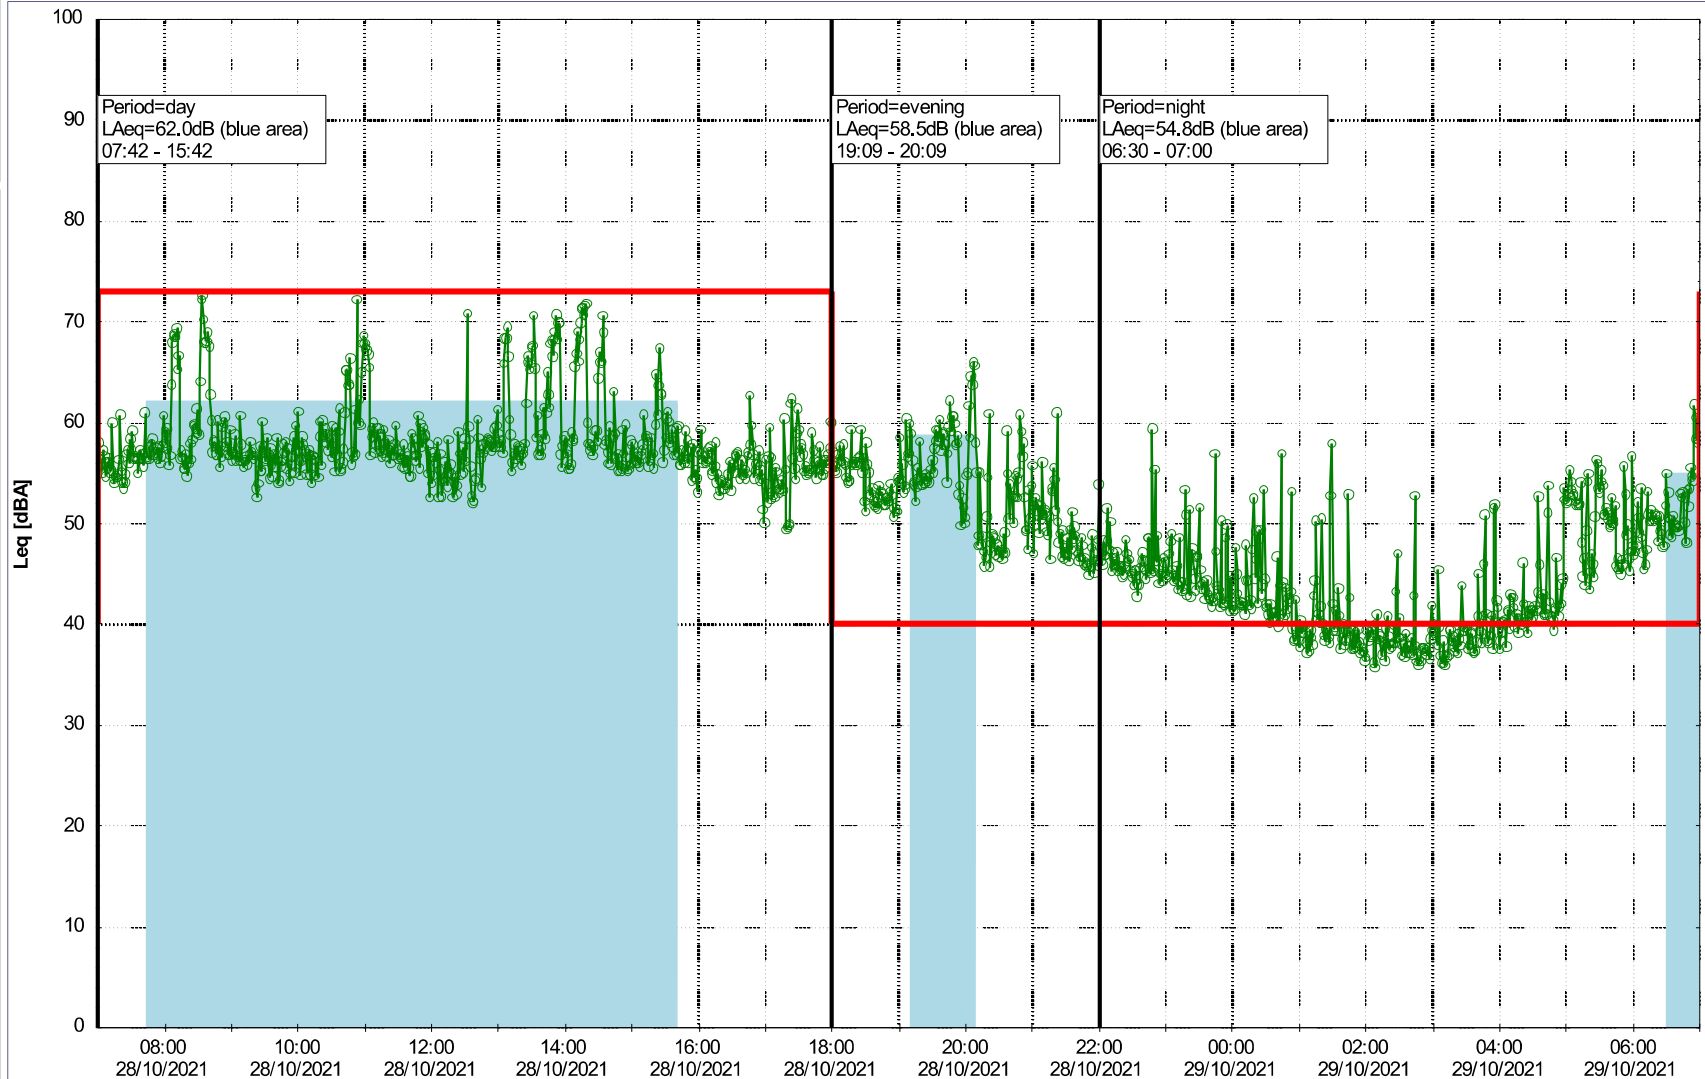

...

Noise Time Related Diagram

27/10/2021
28/10/2021

oooo NEL_NS01

Project: Kronos Sydhavnen
Construction: Ny Ellebjerg
Location: N-V

Plan View

Remarks

...

Noise Time Related Diagram

28/10/2021
29/10/2021

○○○○ NEL_NS01

Project: Kronos Sydhavnen
Construction: Ny Ellebjerg
Location: N-V

Plan View

Remarks

...

Noise Time Related Diagram

29/10/2021
30/10/2021

○○○○ NEL_NS01

Project: Kronos Sydhavnen
Construction: Ny Ellebjerg
Location: N-V

30/10/2021
31/10/2021

Plan View

Noise Time Related Diagram

○○○ NEL_NS01

Remarks

...

Project: Kronos Sydhavnen
Construction: Ny Ellebjerg
Location: N-V

Plan View

Noise Time Related Diagram

31/10/2021
01/11/2021

○○○ NEL_NS01