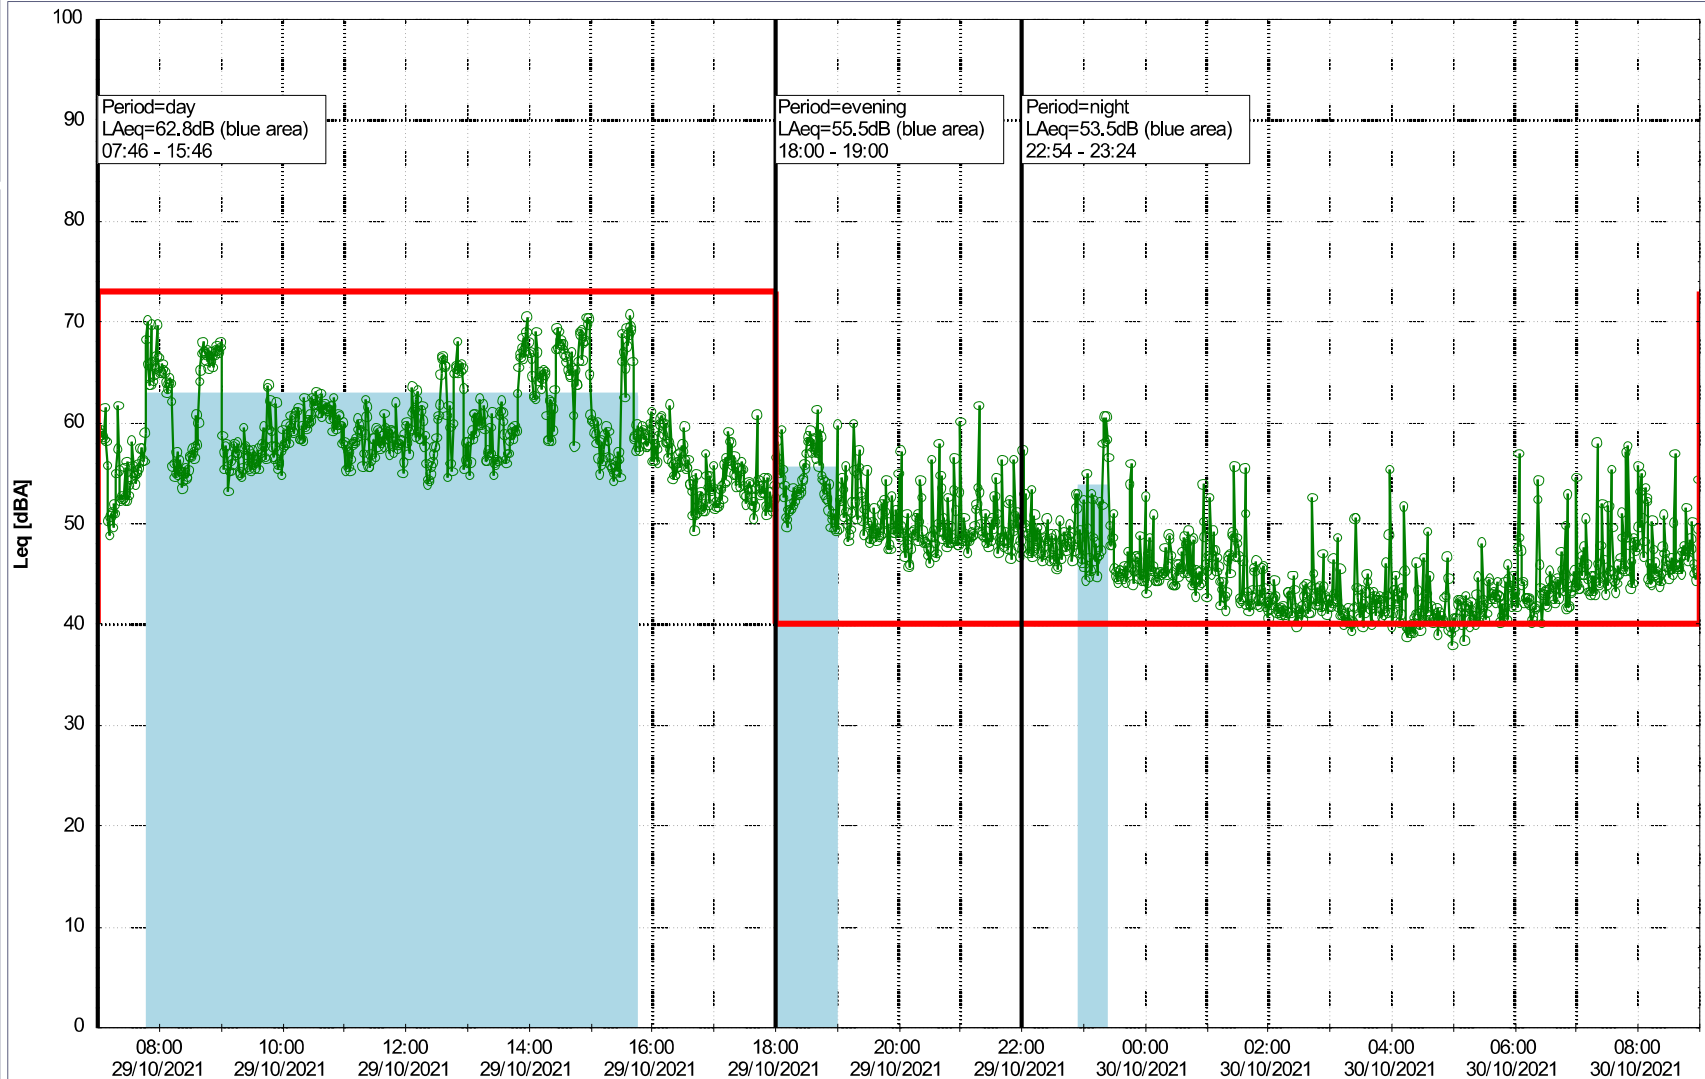

Noise Time Related Diagram

28/10/2021
29/10/2021

○○○○ NEL_NS01

Project: Kronos Sydhavnen
Construction: Ny Ellebjerg
Location: N-V

Plan View

Remarks

...

Noise Time Related Diagram

29/10/2021
30/10/2021

○○○○ NEL_NS01

Project: Kronos Sydhavnen
Construction: Ny Ellebjerg
Location: N-V

30/10/2021
31/10/2021

Plan View

Noise Time Related Diagram

○○○ NEL_NS01

Remarks

...

Project: Kronos Sydhavnen
Construction: Ny Ellebjerg
Location: N-V

Plan View

Noise Time Related Diagram

31/10/2021
01/11/2021

○○○ NEL_NS01