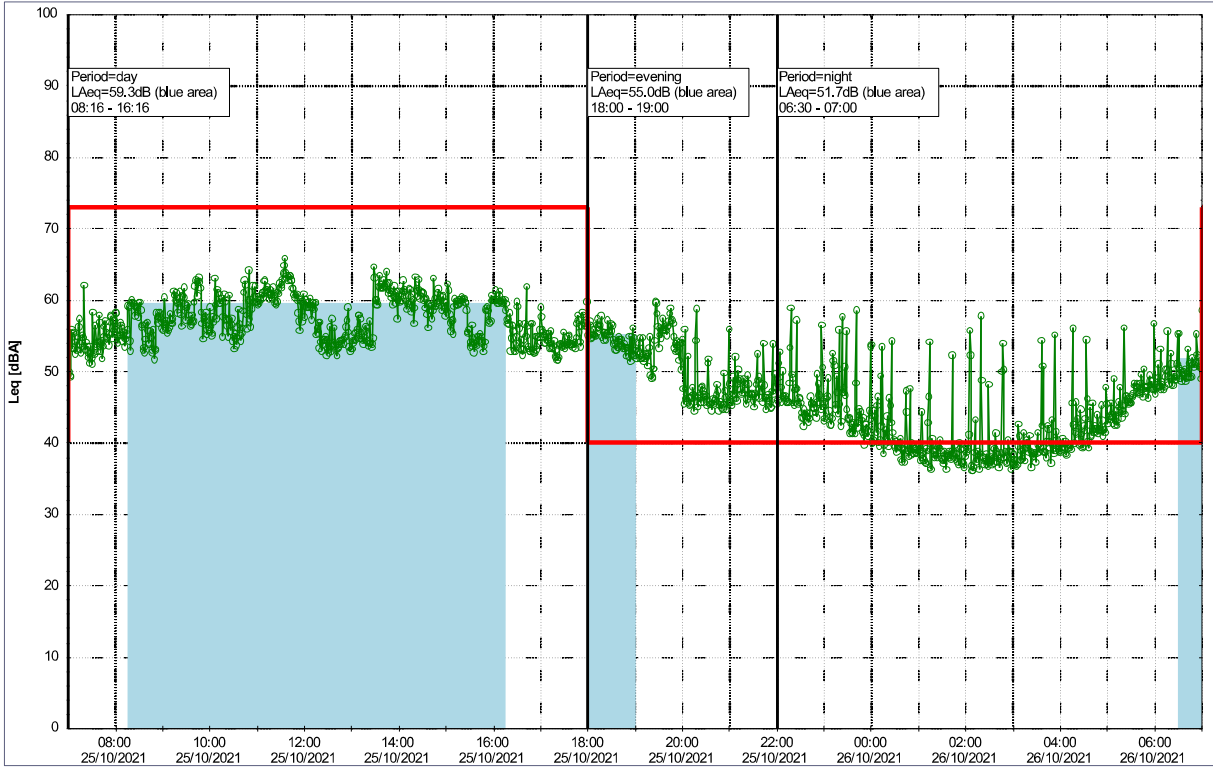

Project: Kronos Sydhavnen
Construction: Ny Ellebjerg
Location: N-V

Plan View

Remarks

Noise Time Related Diagram

25/10/2021
26/10/2021

oooo NEL_NS01

Project: Kronos Sydhavnen
Construction: Ny Ellebjerg
Location: N-V

Plan View

Remarks

Noise Time Related Diagram

26/10/2021
27/10/2021

o o o o NEL_NS01

Project: Kronos Sydhavnen
Construction: Ny Ellebjerg
Location: N-V

Plan View

Remarks

29/10/2021
30/10/2021

○○○○ NEL_NS01

Project: Kronos Sydhavnen
Construction: Ny Ellebjerg
Location: N-V

30/10/2021
31/10/2021

Plan View

Noise Time Related Diagram

○○○ NEL_NS01

Remarks

...

Project: Kronos Sydhavnen
Construction: Ny Ellebjerg
Location: N-V

Plan View

Noise Time Related Diagram

31/10/2021
01/11/2021

○○○ NEL_NS01