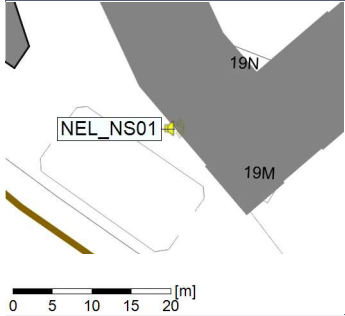

29/10/2021
30/10/2021

○○○○ NEL_NS01

Project: Kronos Sydhavnen
Construction: Ny Ellebjerg
Location: N-V

30/10/2021
31/10/2021

Plan View

Noise Time Related Diagram

○○○ NEL_NS01

Remarks