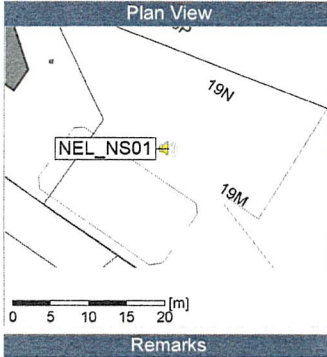

### Noise Time Related Diagram

9/18/2019  
9/19/2019

NEL\_NS01

Project: Kronos Sydhavnen  
Construction: Ny Ellebjerg  
Location: N-V

9/19/2019  
9/20/2019