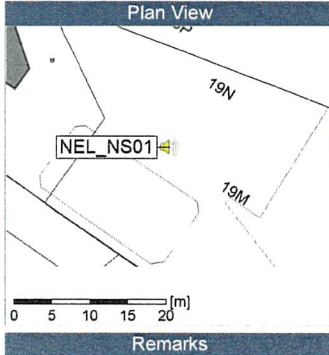

Project: Kronos Sydhavnen
Construction: Ny Ellebjerg
Location: N-V

9/16/2019
9/17/2019

Noise Time Related Diagram

NEL_NS01