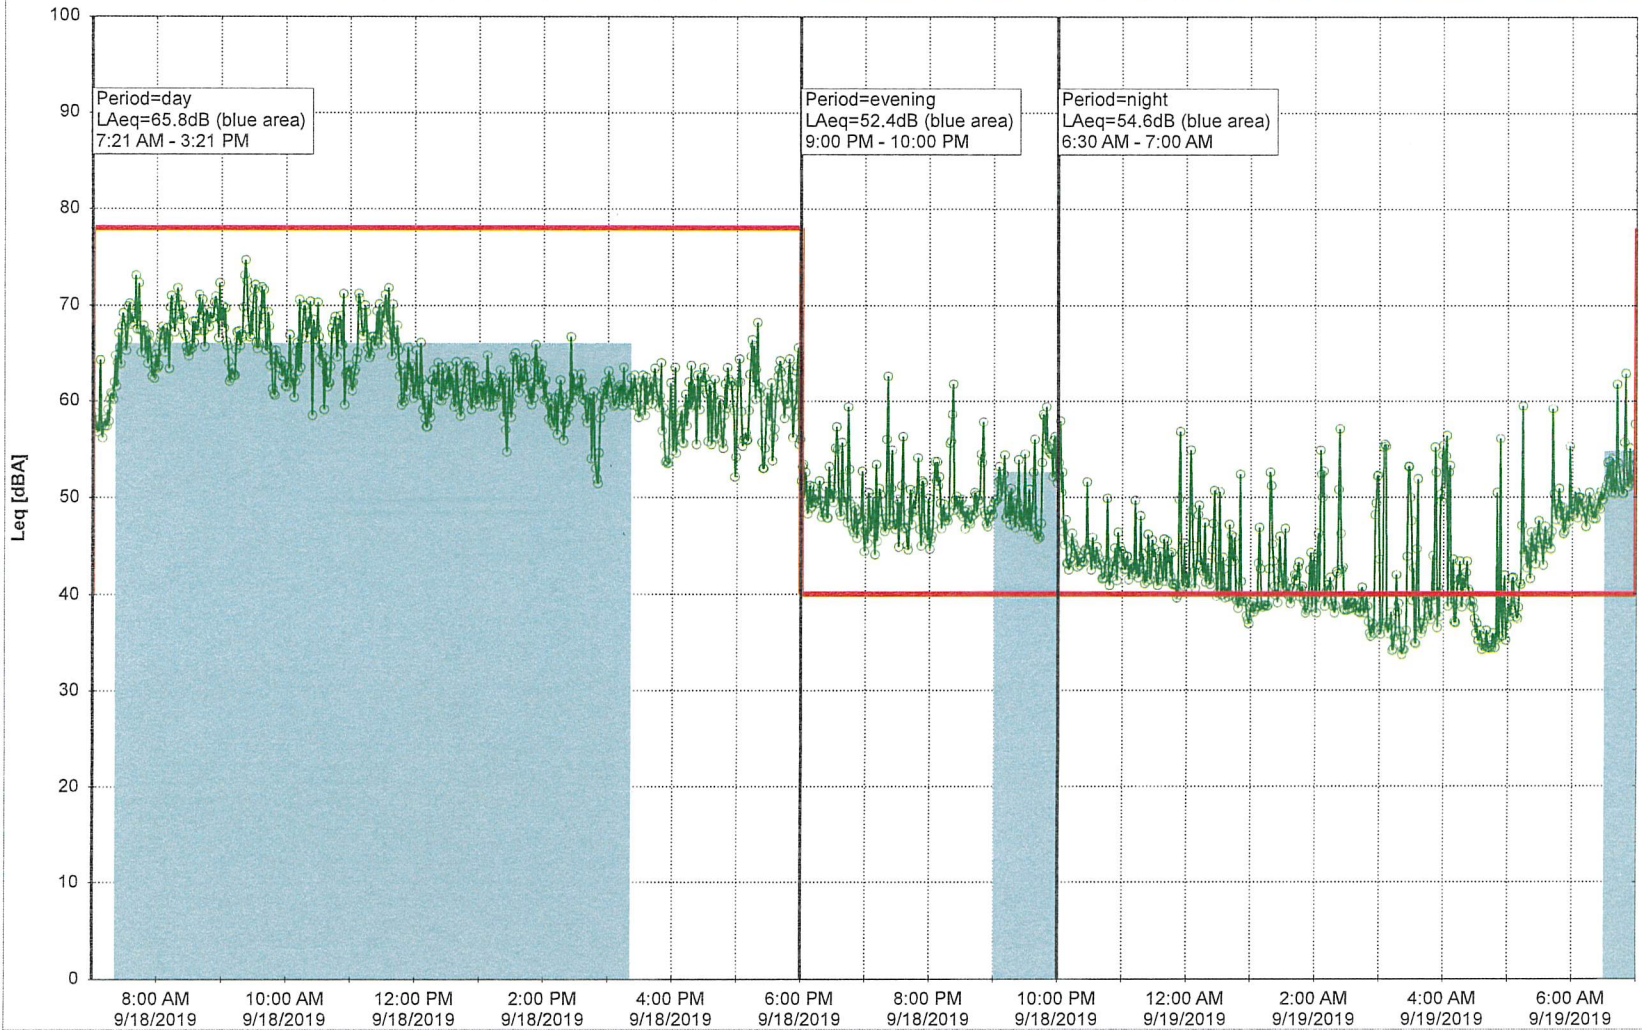

### Noise Time Related Diagram

Remarks

NEL\_NS01

Project: Kronos Sydhavnen  
Construction: Ny Ellebjerg  
Location: N-V

### Noise Time Related Diagram

9/18/2019  
9/19/2019

NEL\_NS01

Project: Kronos Sydhavnen  
Construction: Ny Ellebjerg  
Location: N-V

9/19/2019  
9/20/2019

### Noise Time Related Diagram

Project: Kronos Sydhavnen  
Construction: Ny Ellebjerg  
Location: N-V

9/20/2019  
9/21/2019