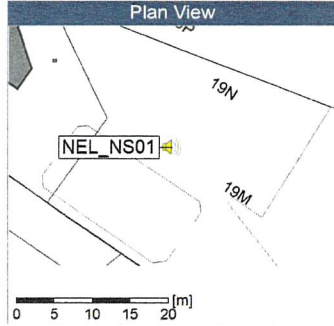

### Noise Time Related Diagram

Remarks

...

NEL\_NS01

Project: Kronos Sydhavnen  
Construction: Ny Ellebjerg  
Location: N-V

9/21/2019  
9/22/2019

Remarks

...