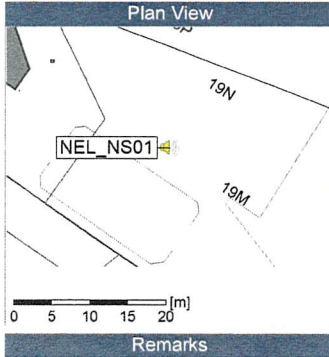

Project: Kronos Sydhavnen
Construction: Ny Ellebjerg
Location: N-V

9/17/2019
9/18/2019

Noise Time Related Diagram

Remarks

NEL_NS01