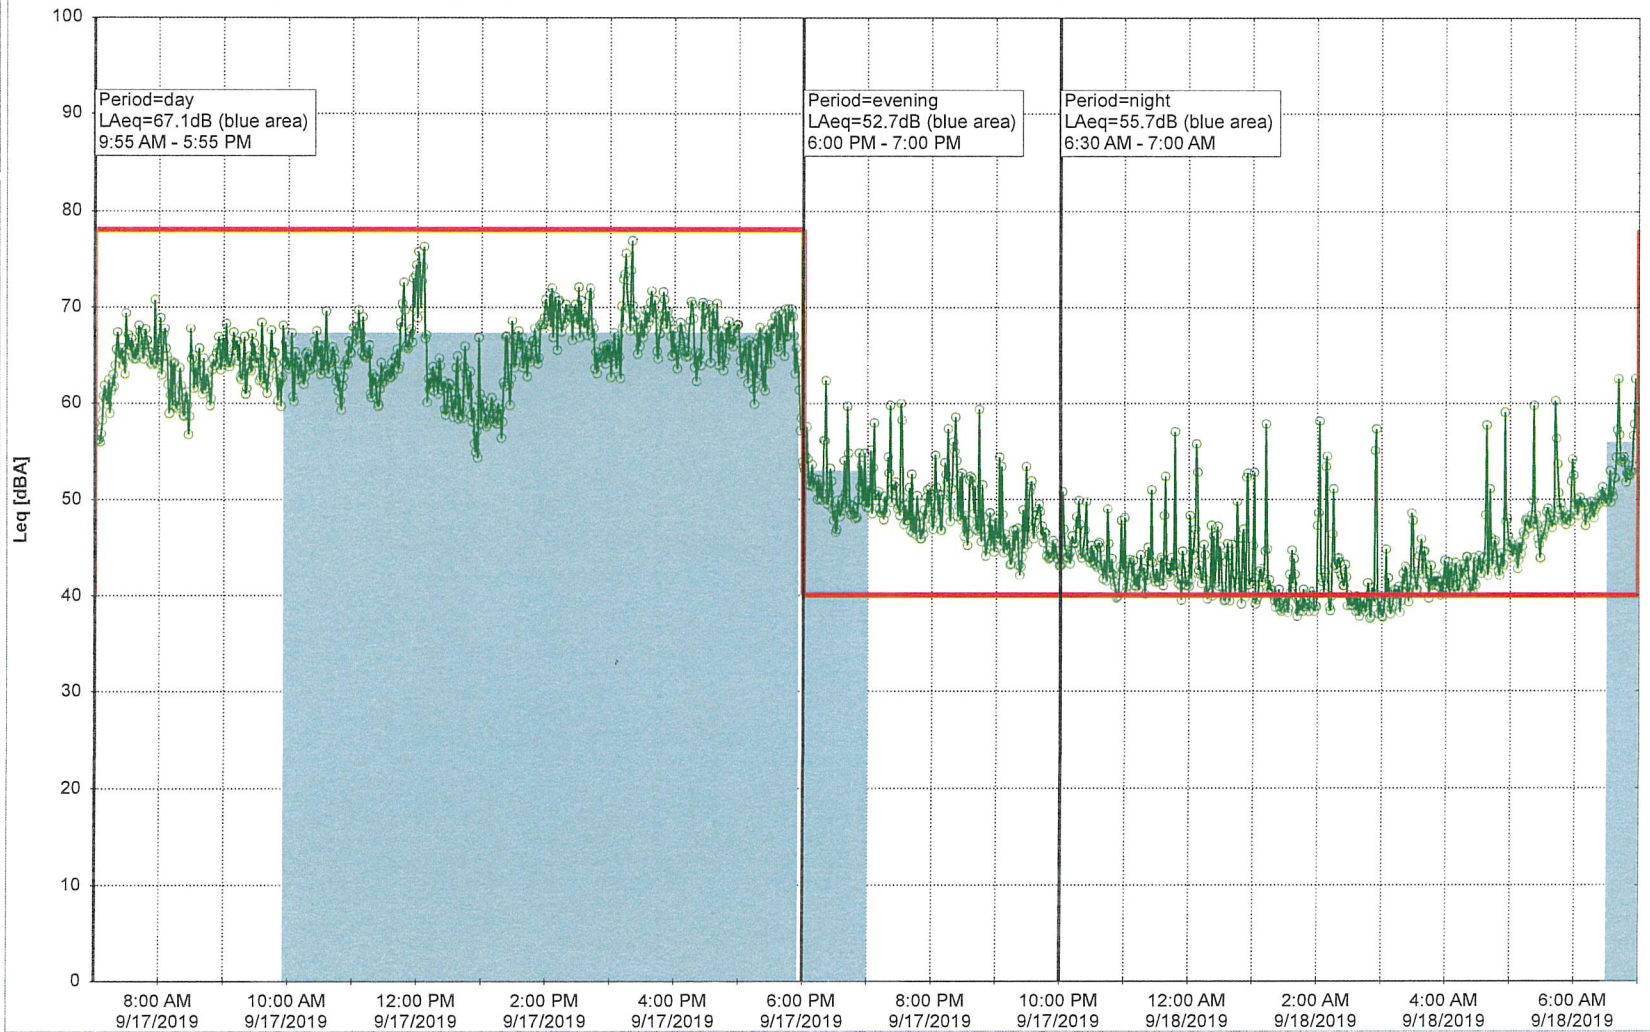

### Noise Time Related Diagram

NEL\_NS01

Project: Kronos Sydhavnen  
Construction: Ny Ellebjerg  
Location: N-V

9/17/2019  
9/18/2019

### Noise Time Related Diagram

Remarks

NEL\_NS01

Project: Kronos Sydhavnen  
Construction: Ny Ellebjerg  
Location: N-V

### Noise Time Related Diagram

9/18/2019  
9/19/2019

NEL\_NS01

Project: Kronos Sydhavnen  
Construction: Ny Ellebjerg  
Location: N-V

9/19/2019  
9/20/2019

### Noise Time Related Diagram

Project: Kronos Sydhavnen  
Construction: Ny Ellebjerg  
Location: N-V

9/20/2019  
9/21/2019