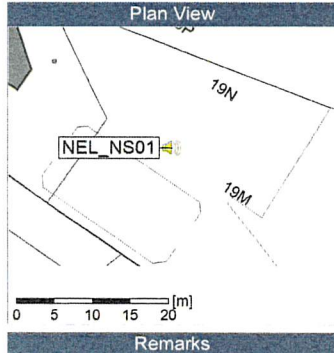

Project: Kronos Sydhavnen
Construction: Ny Ellebjerg
Location: N-V