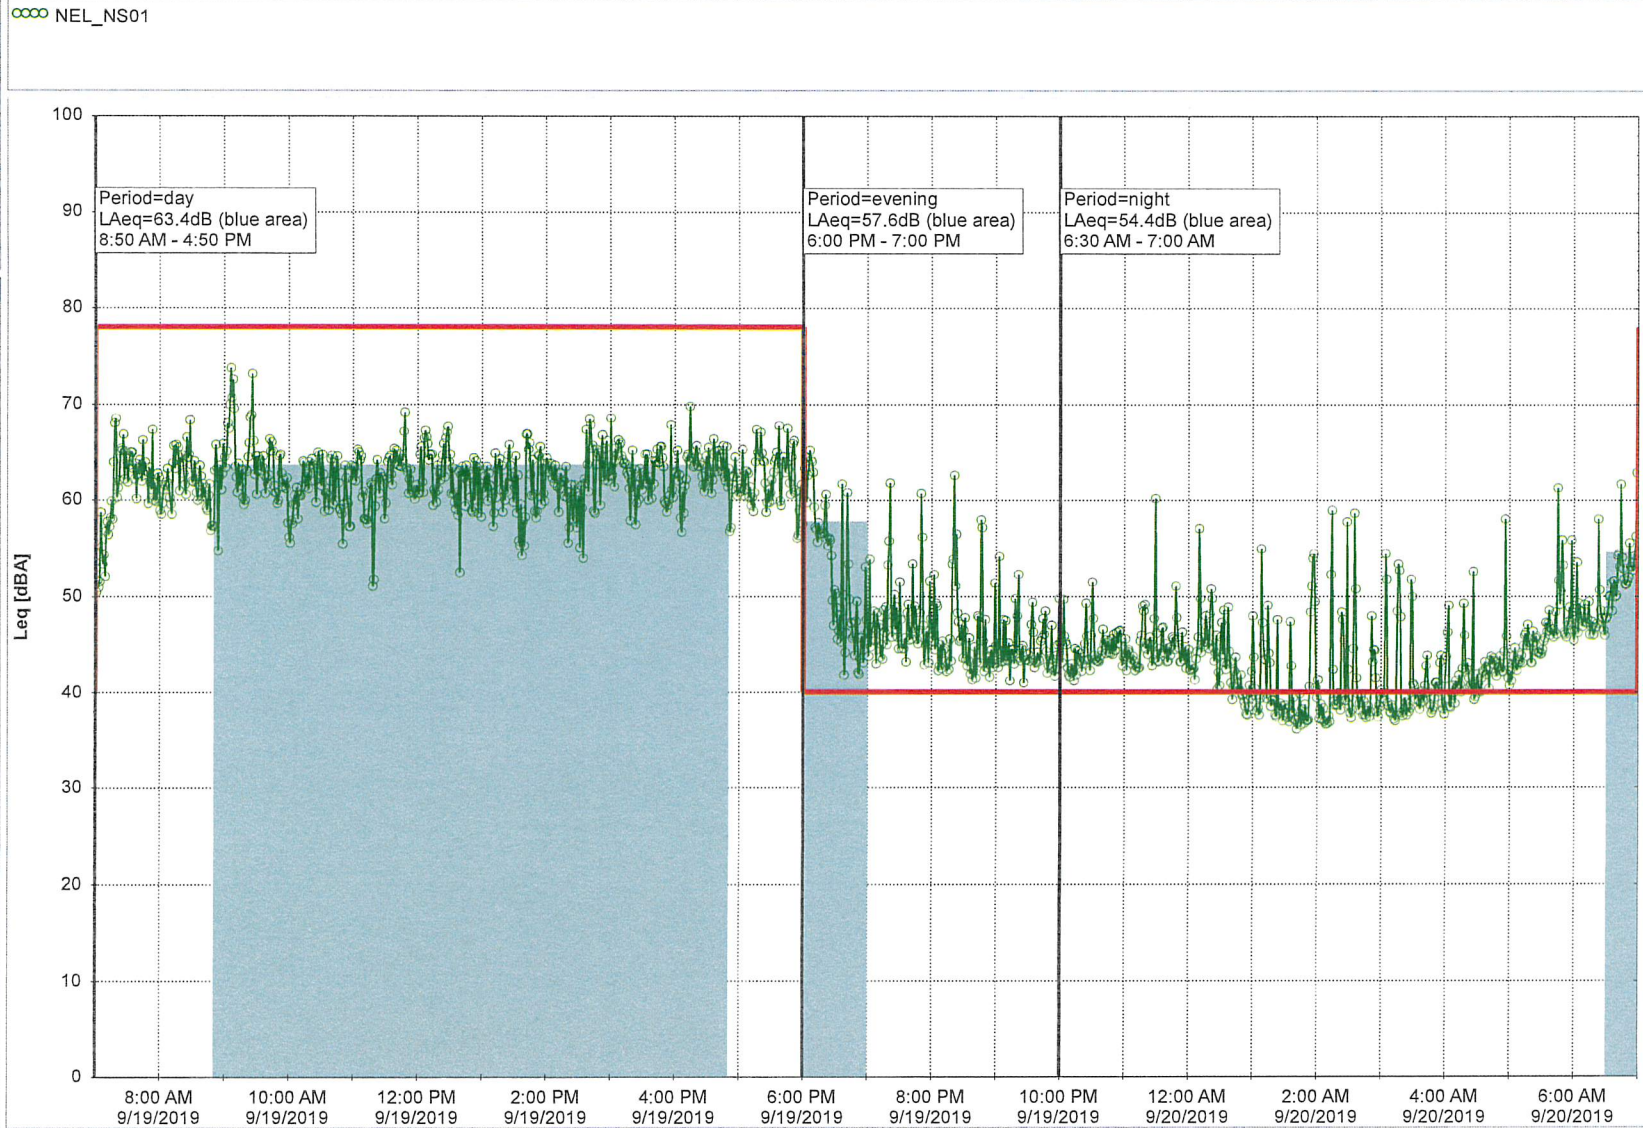

### Noise Time Related Diagram

9/18/2019  
9/19/2019

NEL\_NS01

Project: Kronos Sydhavnen  
Construction: Ny Ellebjerg  
Location: N-V

9/19/2019  
9/20/2019

### Noise Time Related Diagram

Project: Kronos Sydhavnen  
Construction: Ny Ellebjerg  
Location: N-V

9/20/2019  
9/21/2019

### Noise Time Related Diagram

Remarks

...

NEL\_NS01

Project: Kronos Sydhavnen  
Construction: Ny Ellebjerg  
Location: N-V

9/21/2019  
9/22/2019

Remarks

...

### Noise Time Related Diagram

NEL\_NS01

Project: Kronos Sydhavnen  
Construction: Ny Ellebjerg  
Location: N-V

Remarks

...