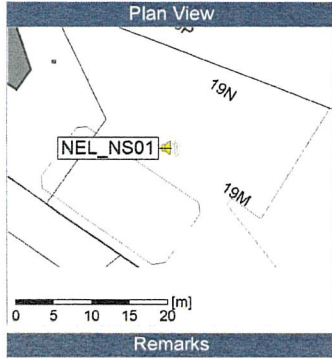

### Noise Time Related Diagram

9/18/2019  
9/19/2019

NEL\_NS01

Project: Kronos Sydhavnen  
Construction: Ny Ellebjerg  
Location: N-V

9/19/2019  
9/20/2019