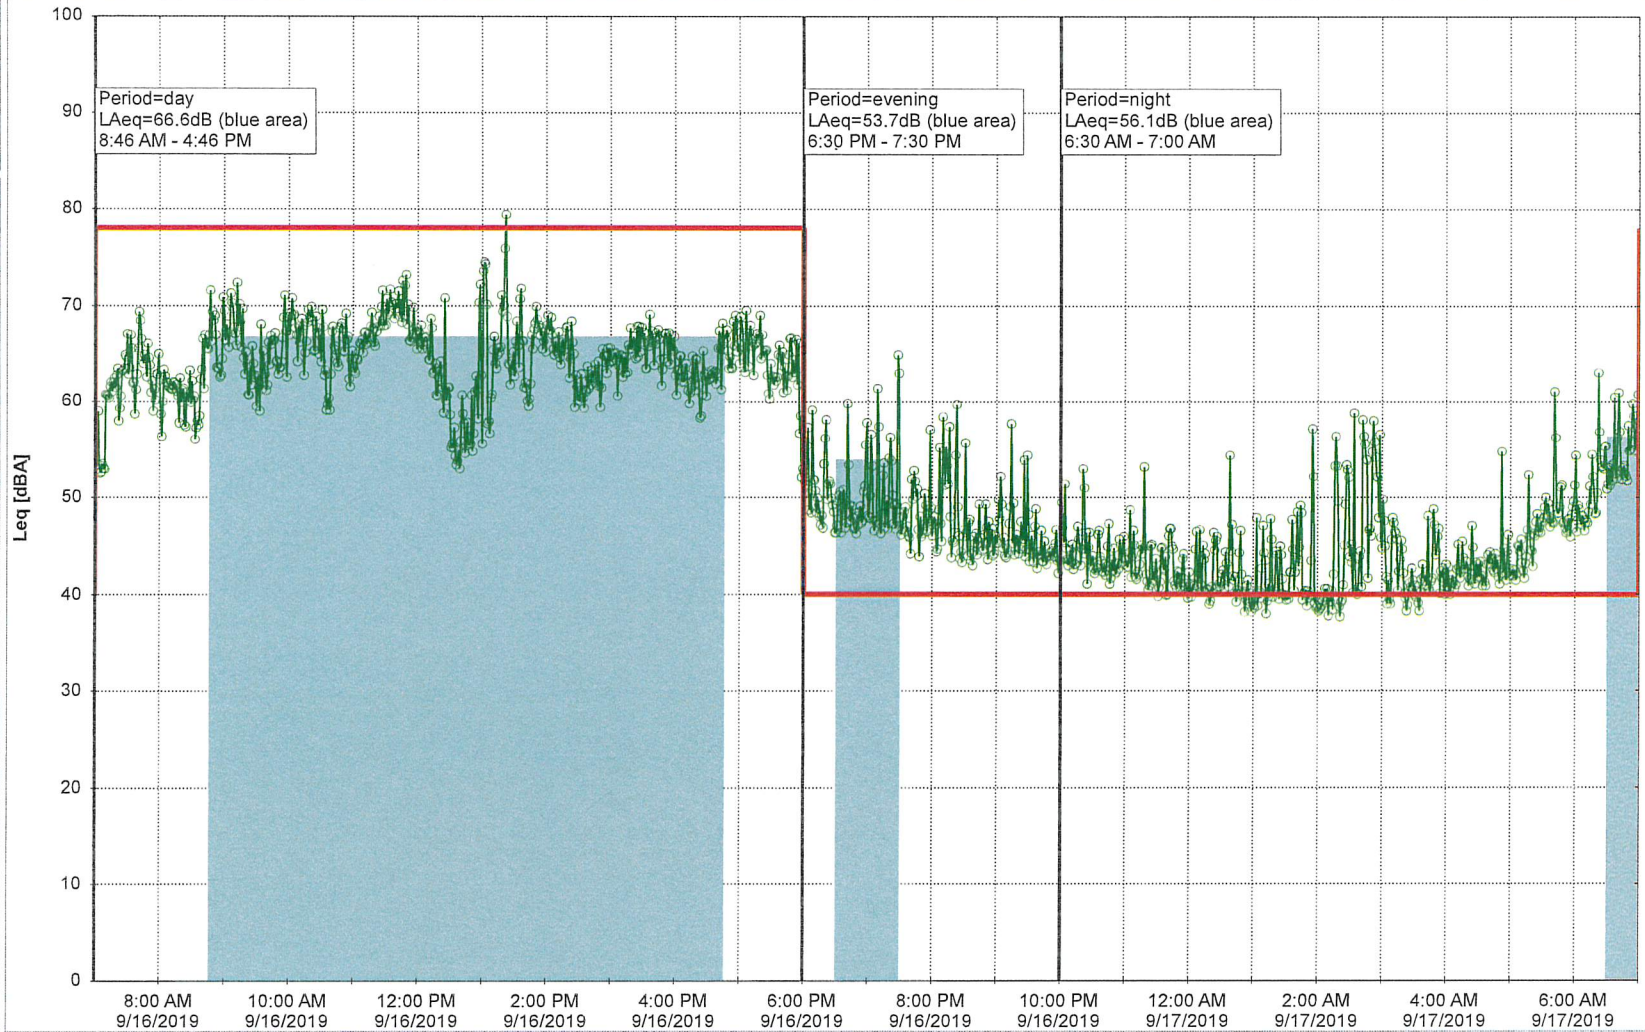

### Noise Time Related Diagram

NEL\_NS01

Project: Kronos Sydhavnen  
Construction: Ny Ellebjerg  
Location: N-V

9/17/2019  
9/18/2019

### Noise Time Related Diagram

Remarks

NEL\_NS01

Project: Kronos Sydhavnen  
Construction: Ny Ellebjerg  
Location: N-V

### Noise Time Related Diagram

Project: Kronos Sydhavnen  
Construction: Ny Ellebjerg  
Location: N-V

9/20/2019  
9/21/2019

### Noise Time Related Diagram

NEL\_NS01

Project: Kronos Sydhavnen  
Construction: Ny Ellebjerg  
Location: N-V

Remarks

...