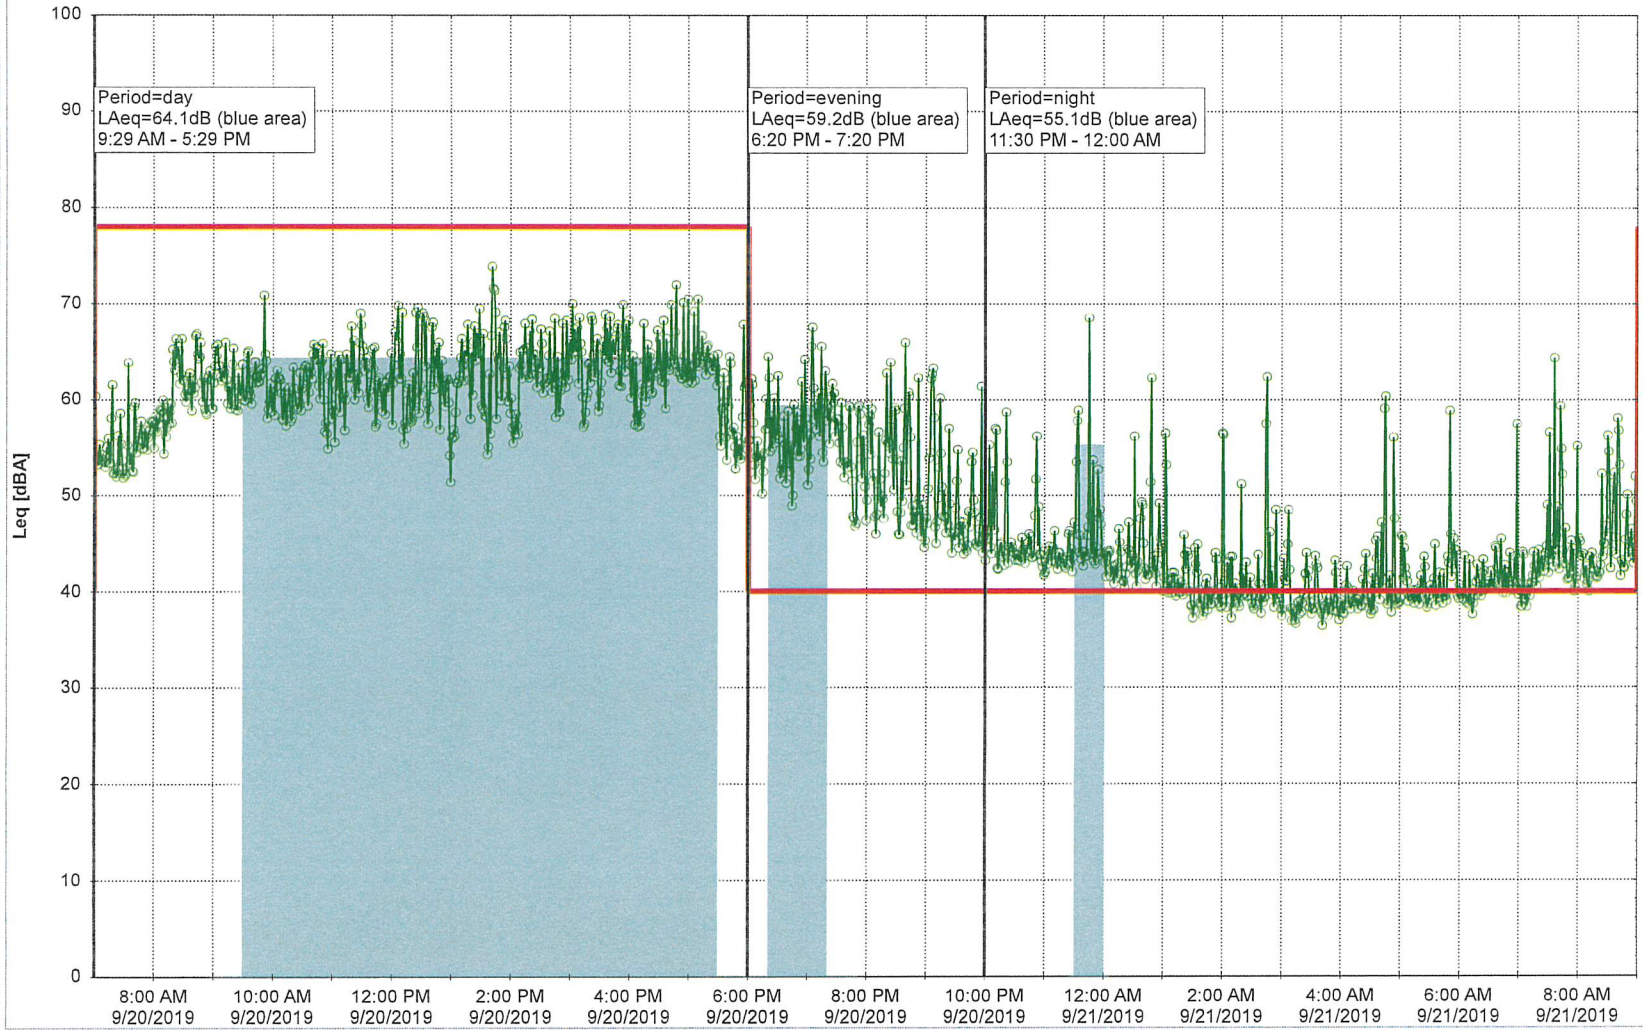

Project: Kronos Sydhavnen
Construction: Ny Ellebjerg
Location: N-V

9/20/2019
9/21/2019

Noise Time Related Diagram

Remarks

...

NEL_NS01