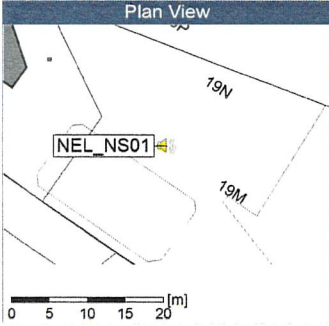

Project: Kronos Sydhavnen
Construction: Ny Ellebjerg
Location: N-V

9/20/2019
9/21/2019

Noise Time Related Diagram

Remarks

...

NEL_NS01