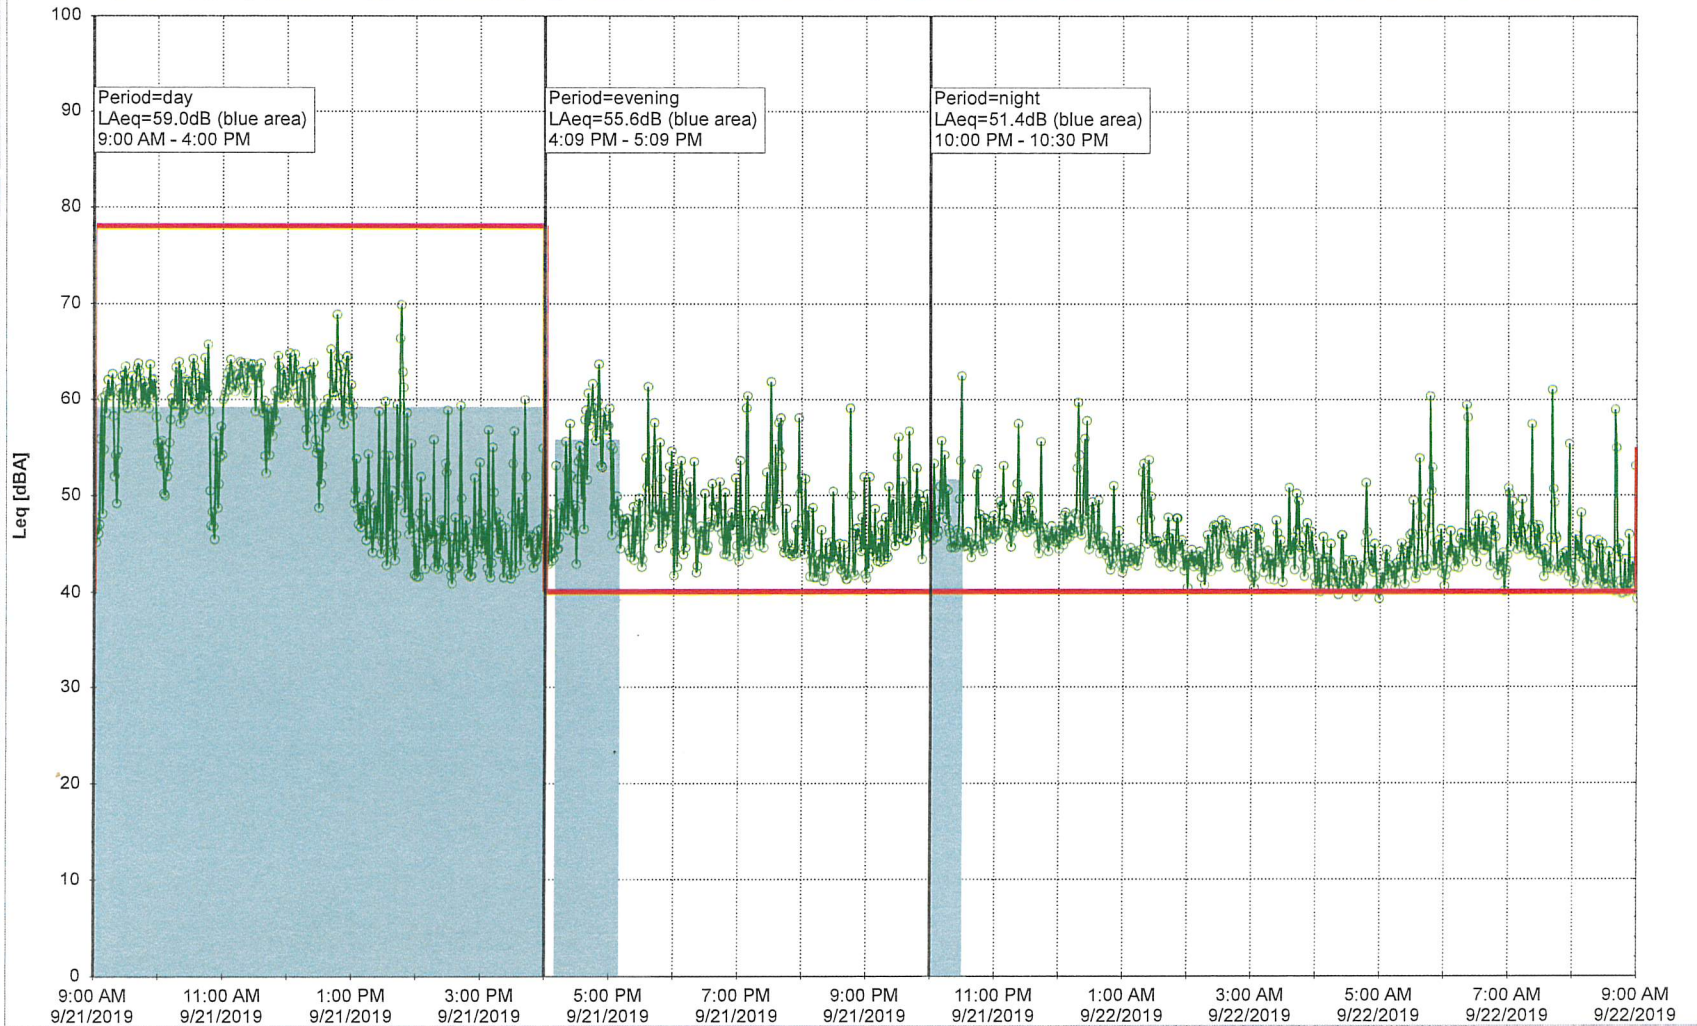

### Noise Time Related Diagram

Project: Kronos Sydhavnen  
Construction: Ny Ellebjerg  
Location: N-V

9/20/2019  
9/21/2019

### Noise Time Related Diagram

Remarks

...

NEL\_NS01

Project: Kronos Sydhavnen  
Construction: Ny Ellebjerg  
Location: N-V

9/21/2019  
9/22/2019

Remarks

...

### Noise Time Related Diagram

NEL\_NS01

Project: Kronos Sydhavnen  
Construction: Ny Ellebjerg  
Location: N-V

Remarks

...