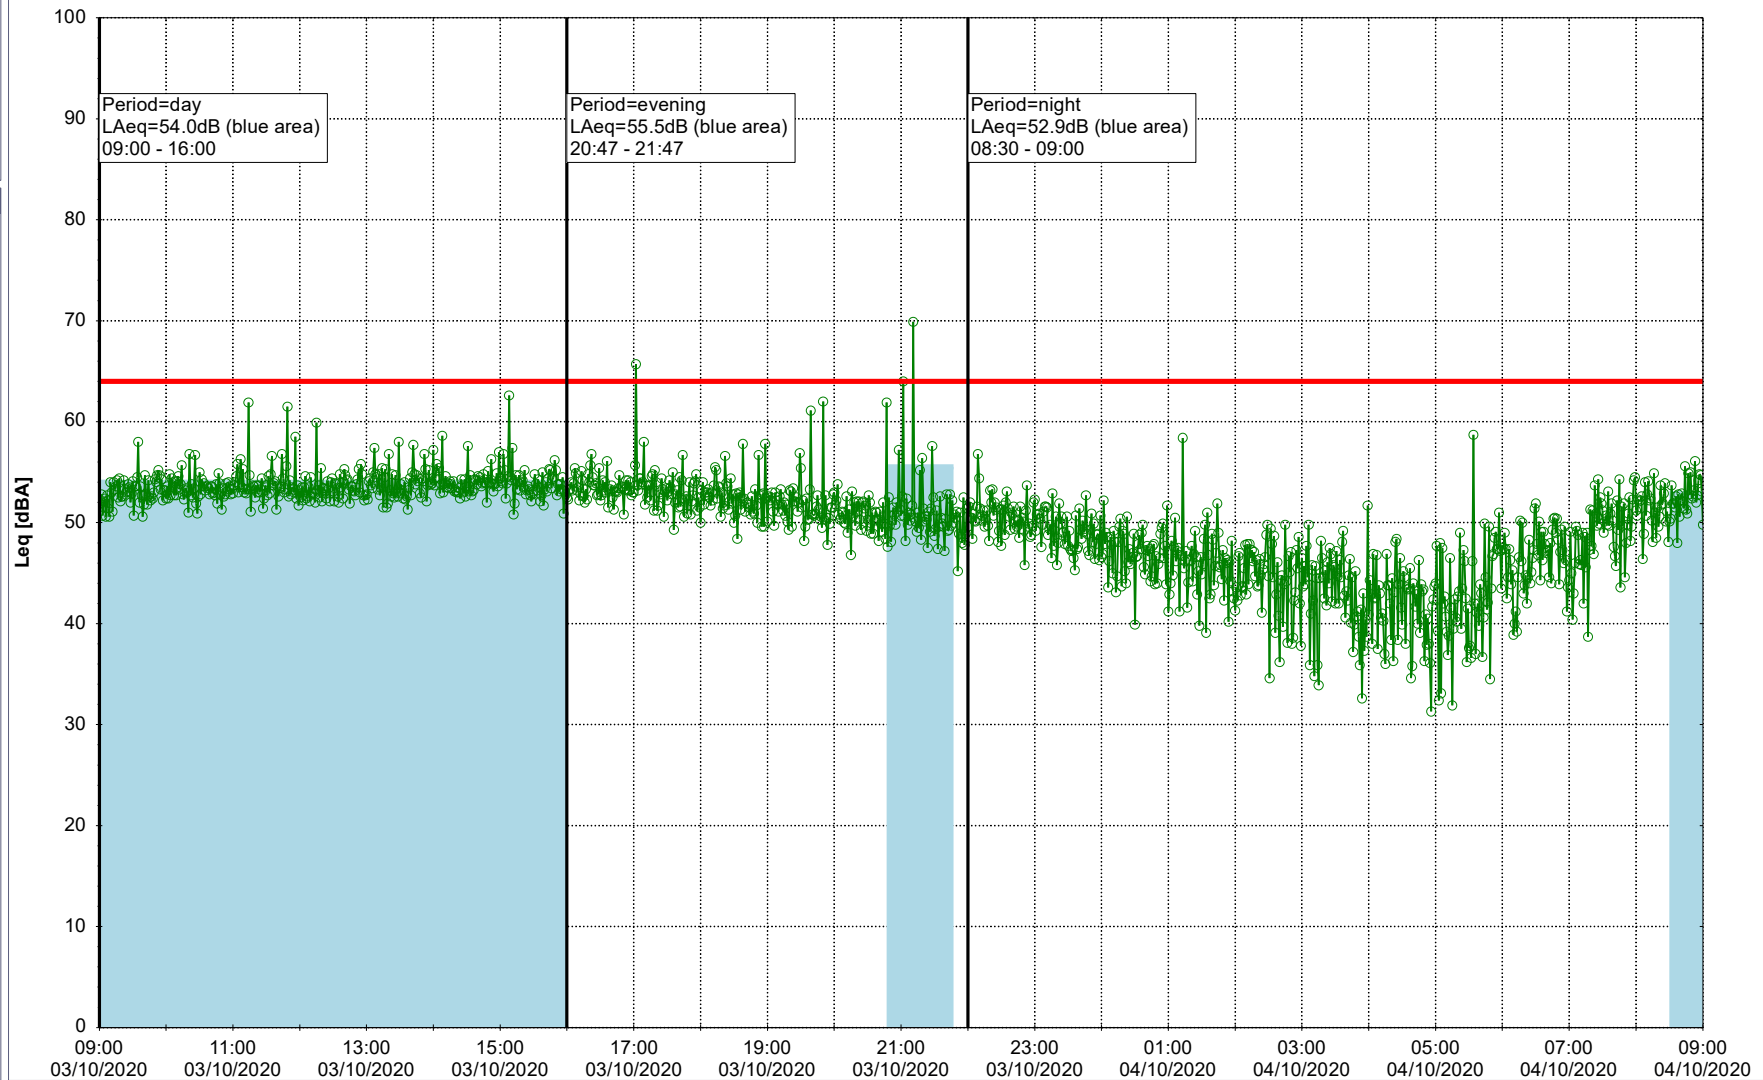

Project: Kronos Sydhavnen
Construction: Gåsebæk
Location: N-V

Remarks

...

Noise Time Related Diagram

02/10/2020
03/10/2020

○○○○ GAB_NS01

Project: Kronos Sydhavnen
Construction: Gåsebæk
Location: N-V

03/10/2020
04/10/2020

Remarks

...

Noise Time Related Diagram

○○○○ GAB_NS01

Project: Kronos Sydhavnen
Construction: Gåsebæk
Location: N-V

04/10/2020
05/10/2020

Noise Time Related Diagram

○○○○ GAB_NS01