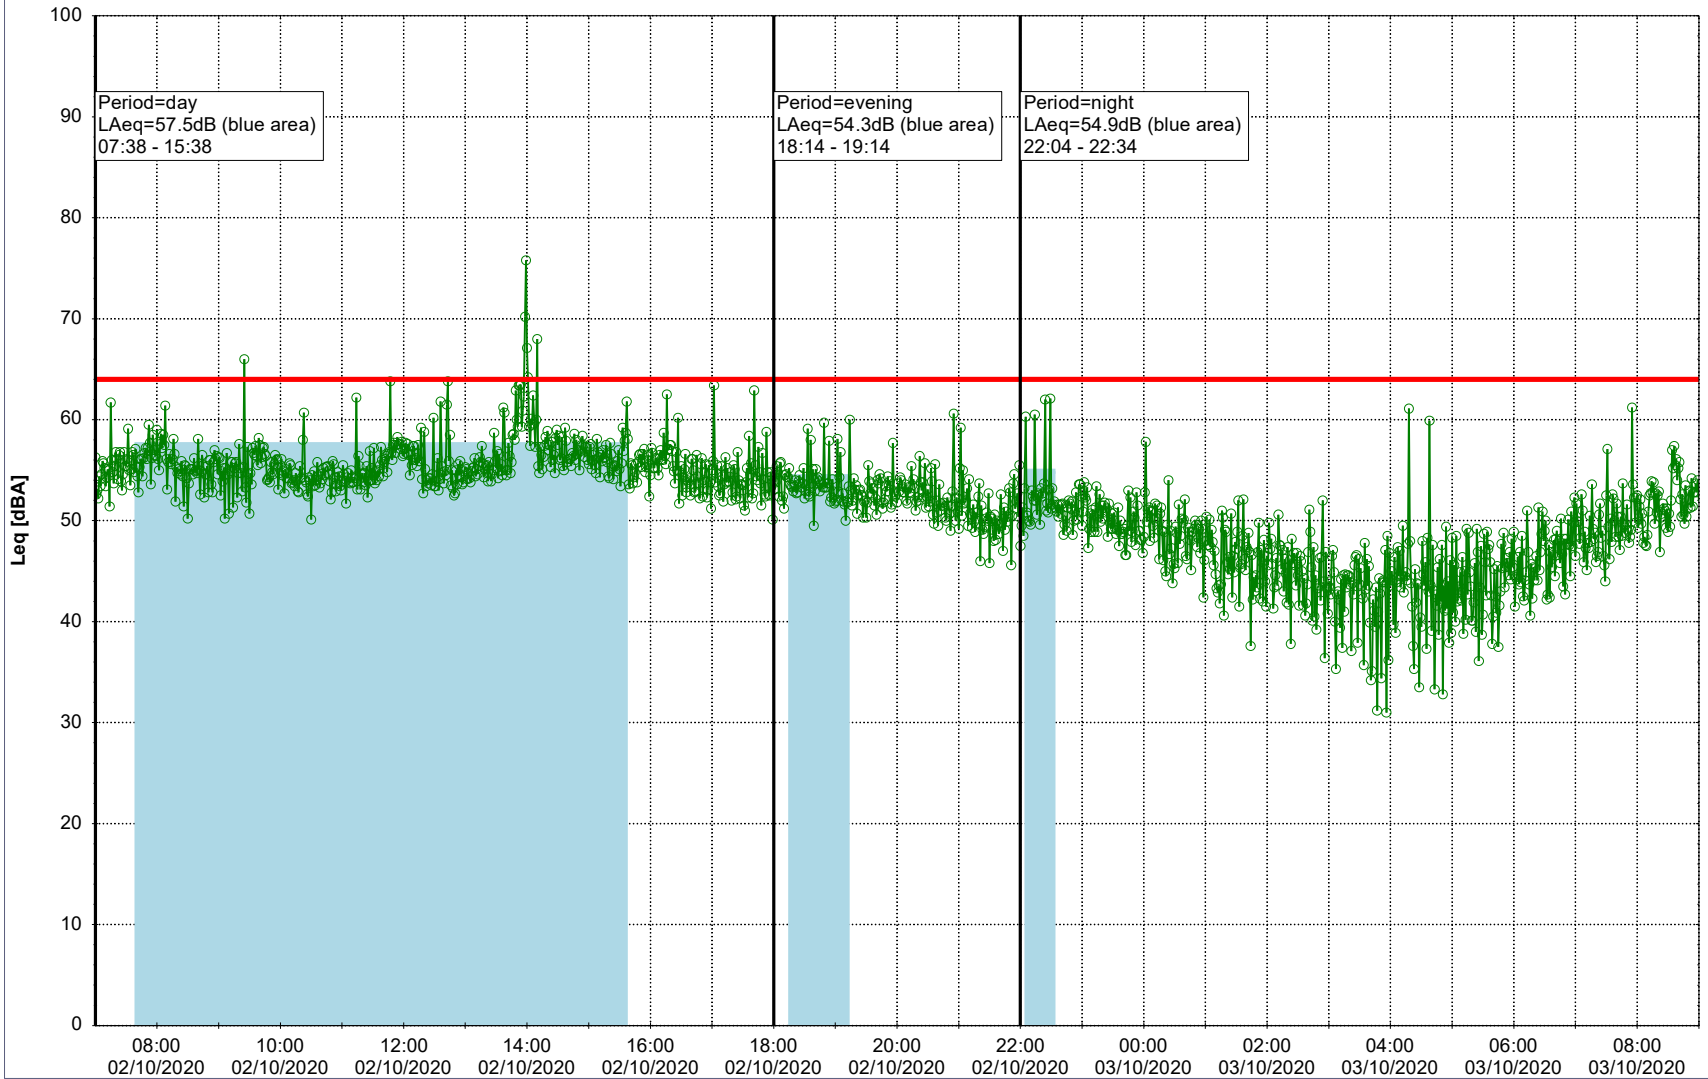

Noise Time Related Diagram

○○○ GAB_NS01

Project: Kronos Sydhavnen
Construction: Gåsebæk
Location: N-V

01/10/2020
02/10/2020

Remarks

...

Noise Time Related Diagram

○○○ GAB_NS01

Project: Kronos Sydhavnen
Construction: Gåsebæk
Location: N-V

Remarks

...

Noise Time Related Diagram

02/10/2020
03/10/2020

○○○○ GAB_NS01

Project: Kronos Sydhavnen
Construction: Gåsebæk
Location: N-V

03/10/2020
04/10/2020

Remarks

...

Noise Time Related Diagram

○○○○ GAB_NS01

Project: Kronos Sydhavnen
Construction: Gåsebæk
Location: N-V

04/10/2020
05/10/2020

Noise Time Related Diagram

○○○○ GAB_NS01