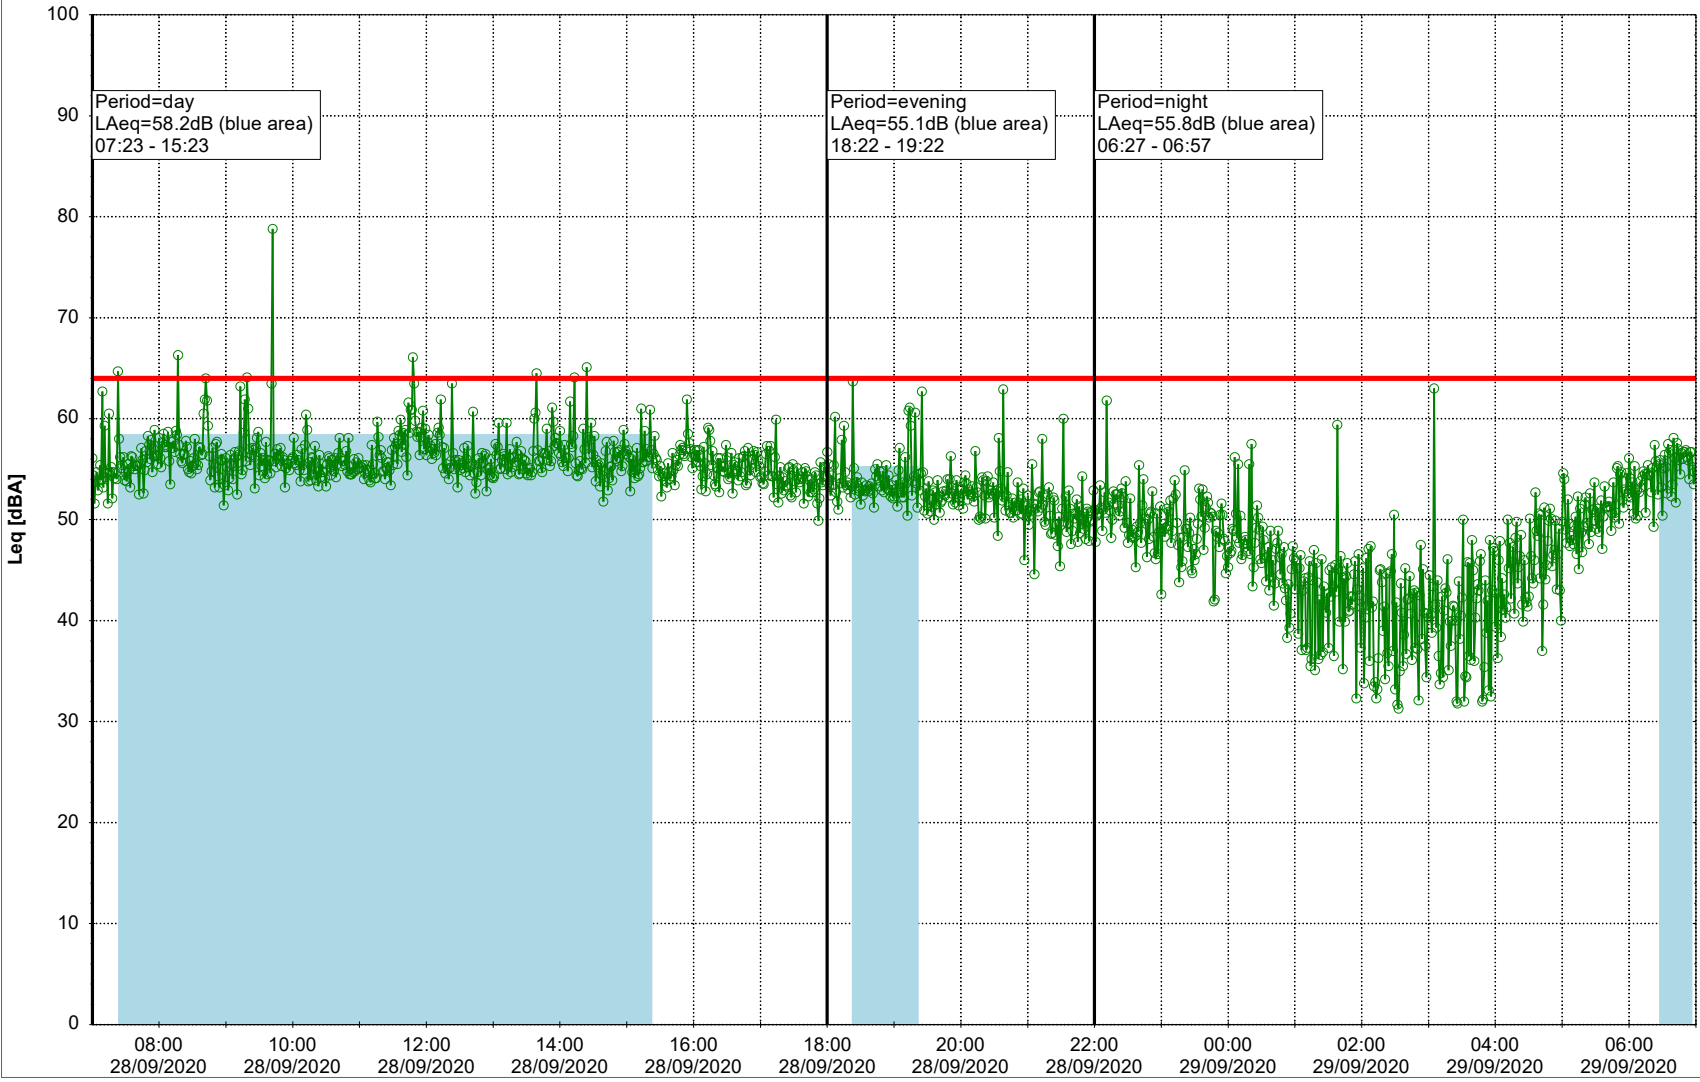

Project: Kronos Sydhavnen
Construction: Gåsebæk
Location: N-V

28/09/2020
29/09/2020

Remarks

...

Noise Time Related Diagram

○○○ GAB_NS01

Project: Kronos Sydhavnen
Construction: Gåsebæk
Location: N-V

29/09/2020
30/09/2020

Remarks

...

Noise Time Related Diagram

○○○ GAB_NS01

Project: Kronos Sydhavnen
Construction: Gåsebæk
Location: N-V

30/09/2020
01/10/2020

Remarks

...

Noise Time Related Diagram

○○○ GAB_NS01

Project: Kronos Sydhavnen
Construction: Gåsebæk
Location: N-V

01/10/2020
02/10/2020

Remarks

...

Noise Time Related Diagram

○○○ GAB_NS01

Project: Kronos Sydhavnen
Construction: Gåsebæk
Location: N-V

Remarks

...

Noise Time Related Diagram

02/10/2020
03/10/2020

○○○○ GAB_NS01

Project: Kronos Sydhavnen
Construction: Gåsebæk
Location: N-V

03/10/2020
04/10/2020