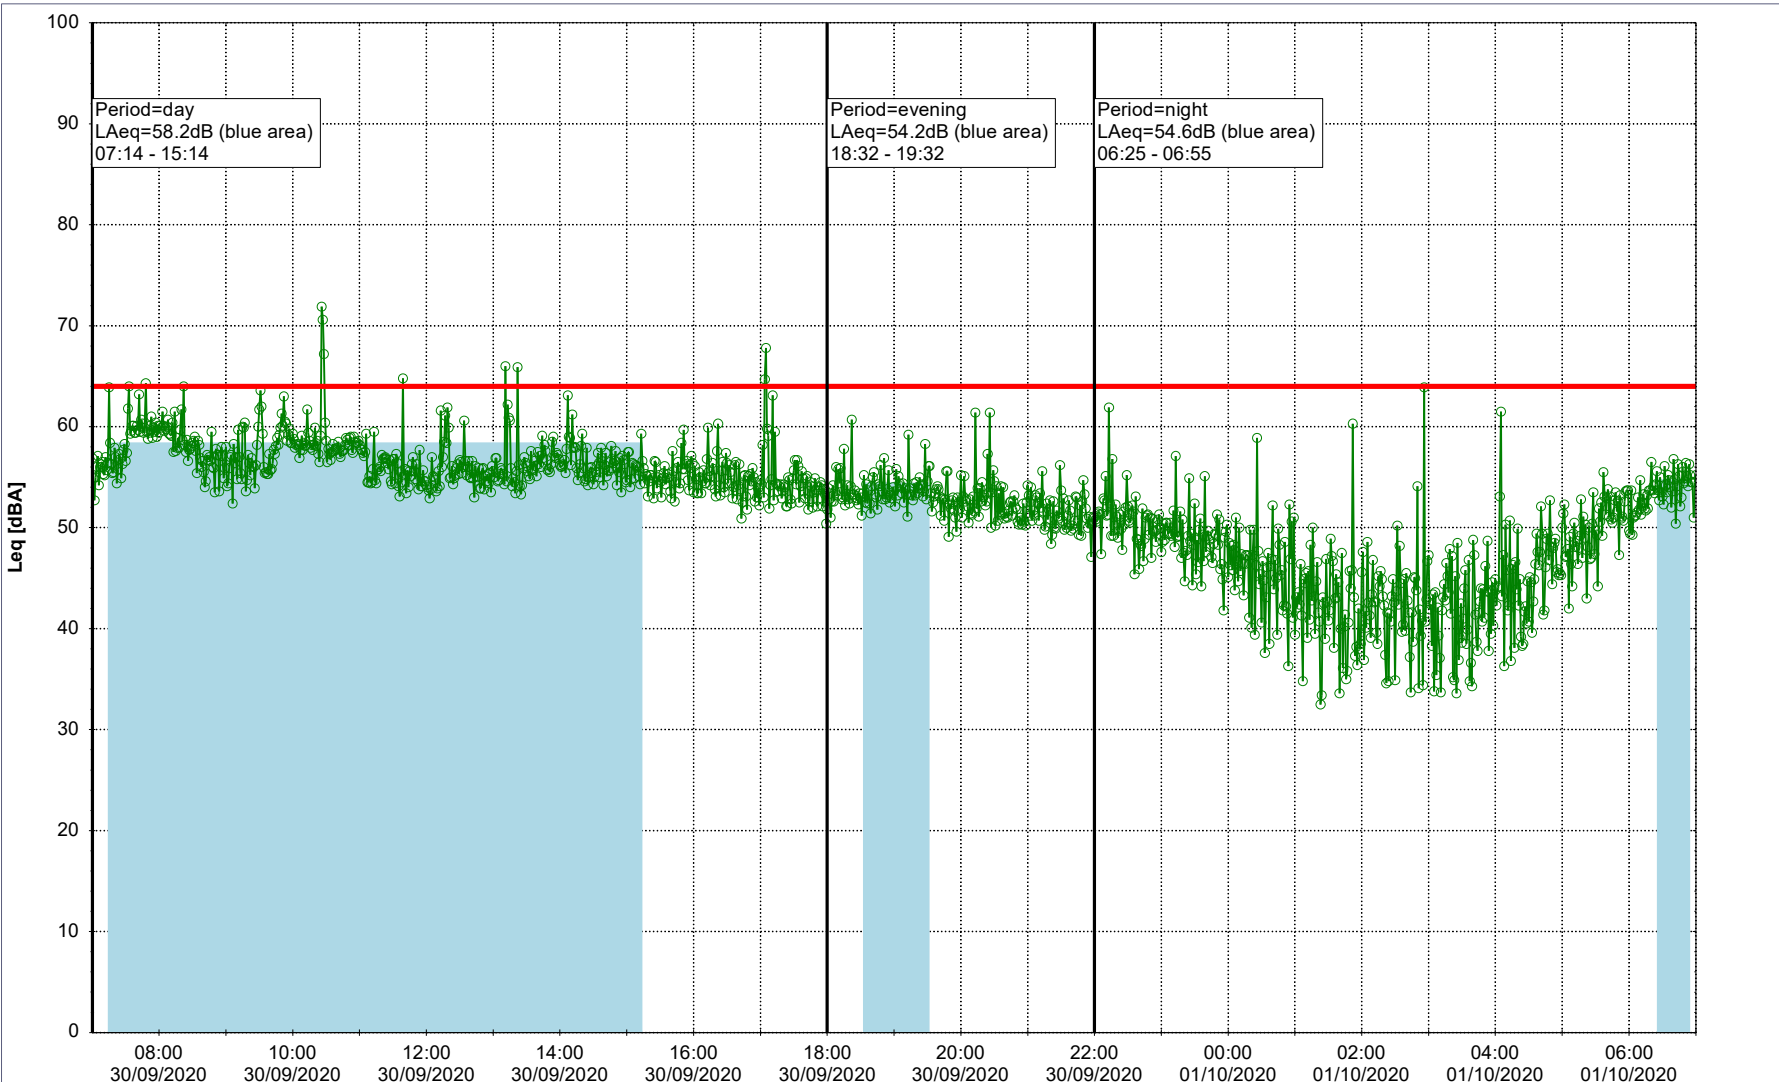

Remarks

...

Noise Time Related Diagram

○○○ GAB_NS01

Project: Kronos Sydhavnen
Construction: Gåsebæk
Location: N-V

30/09/2020
01/10/2020

Remarks

...

Noise Time Related Diagram

○○○ GAB_NS01

Project: Kronos Sydhavnen
Construction: Gåsebæk
Location: N-V

01/10/2020
02/10/2020

Remarks

...

Noise Time Related Diagram

○○○ GAB_NS01

Project: Kronos Sydhavnen
Construction: Gåsebæk
Location: N-V

Remarks

...

Noise Time Related Diagram

02/10/2020
03/10/2020

○○○○ GAB_NS01

Project: Kronos Sydhavnen
Construction: Gåsebæk
Location: N-V

03/10/2020
04/10/2020

Remarks

...

Noise Time Related Diagram

○○○○ GAB_NS01

Project: Kronos Sydhavnen
Construction: Gåsebæk
Location: N-V

04/10/2020
05/10/2020

Noise Time Related Diagram

○○○○ GAB_NS01