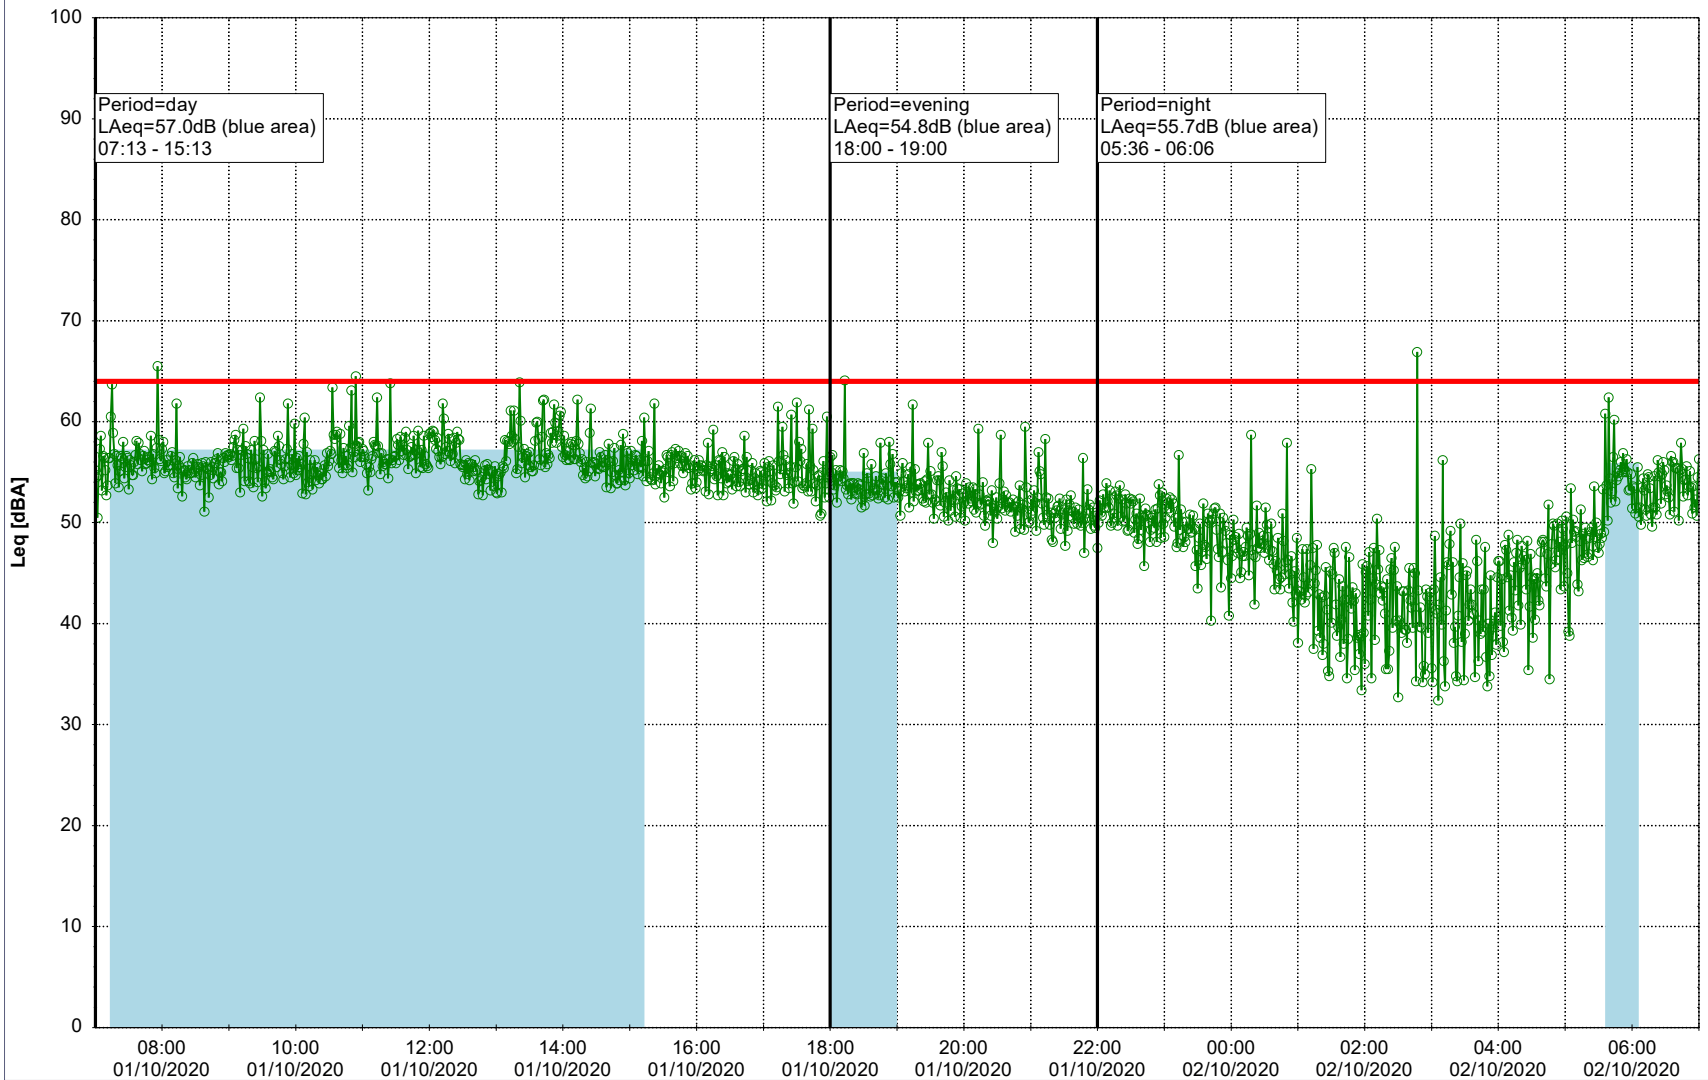

Noise Time Related Diagram

○○○ GAB_NS01

Project: Kronos Sydhavnen
Construction: Gåsebæk
Location: N-V

01/10/2020
02/10/2020

Remarks

...

Noise Time Related Diagram

○○○ GAB_NS01

Project: Kronos Sydhavnen
Construction: Gåsebæk
Location: N-V

Remarks

...

Noise Time Related Diagram

02/10/2020
03/10/2020

○○○○ GAB_NS01

Project: Kronos Sydhavnen
Construction: Gåsebæk
Location: N-V

03/10/2020
04/10/2020

Remarks

...

Noise Time Related Diagram

○○○○ GAB_NS01

Project: Kronos Sydhavnen
Construction: Gåsebæk
Location: N-V

04/10/2020
05/10/2020

Noise Time Related Diagram

○○○○ GAB_NS01