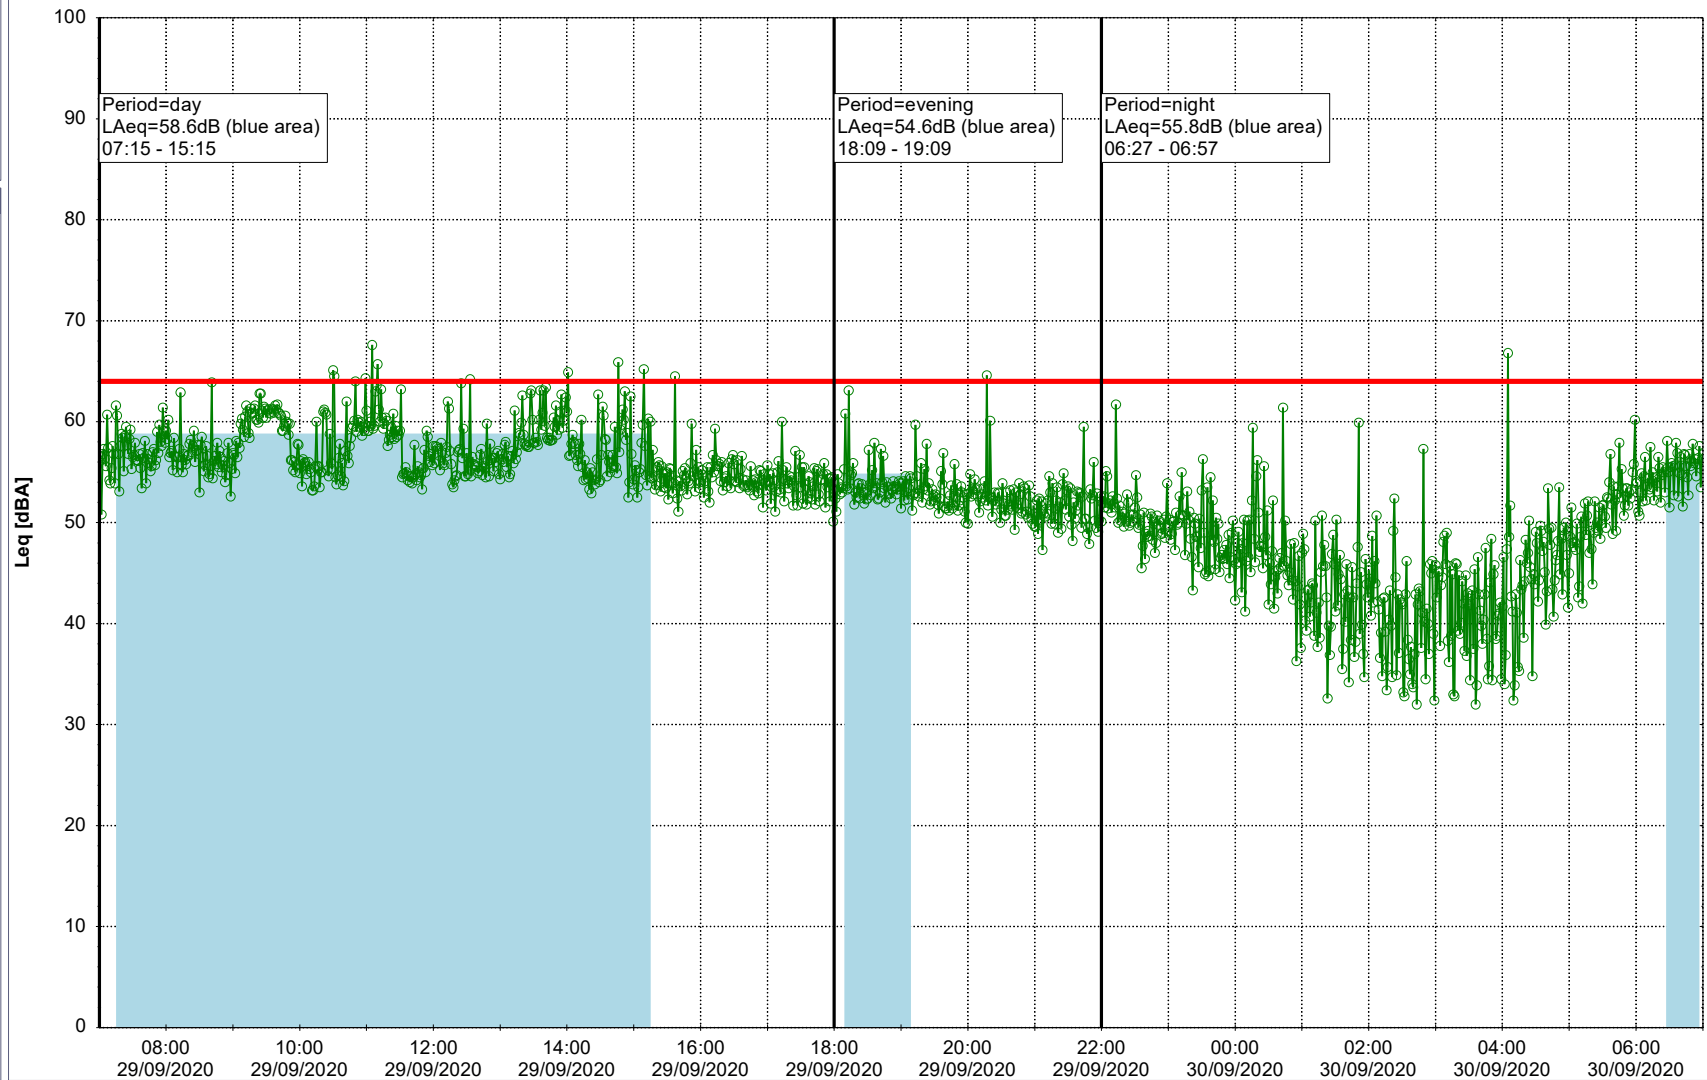

Project: Kronos Sydhavnen
Construction: Gåsebæk
Location: N-V

28/09/2020
29/09/2020

Remarks

...

Noise Time Related Diagram

○○○ GAB_NS01

Project: Kronos Sydhavnen
Construction: Gåsebæk
Location: N-V

29/09/2020
30/09/2020

Remarks

...

Noise Time Related Diagram

○○○ GAB_NS01

Project: Kronos Sydhavnen
Construction: Gåsebæk
Location: N-V

30/09/2020
01/10/2020

Remarks

...

Noise Time Related Diagram

○○○ GAB_NS01

Project: Kronos Sydhavnen
Construction: Gåsebæk
Location: N-V

01/10/2020
02/10/2020

Remarks

...

Noise Time Related Diagram

○○○ GAB_NS01

Remarks

...

Noise Time Related Diagram

○○○○ GAB_NS01

Project: Kronos Sydhavnen
Construction: Gåsebæk
Location: N-V

04/10/2020
05/10/2020

Noise Time Related Diagram

○○○○ GAB_NS01