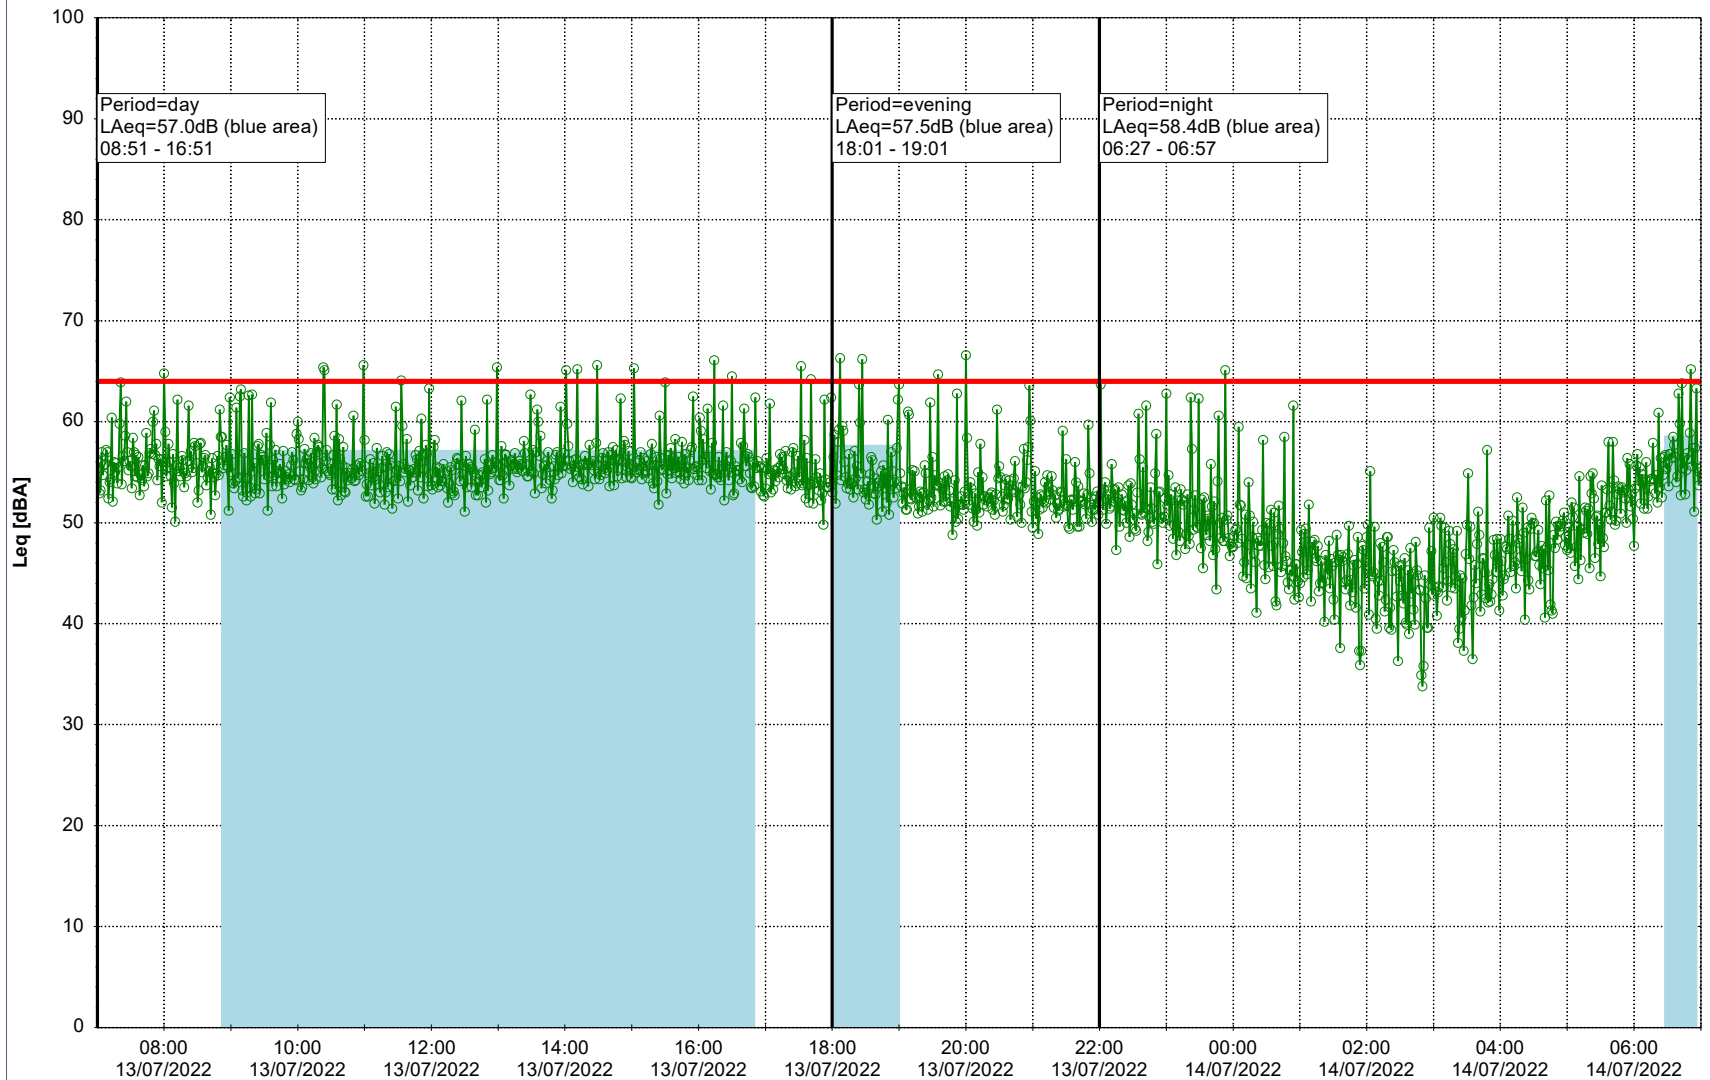

Noise Time Related Diagram

13/07/2022
14/07/2022

○○○○ GAB_NS01