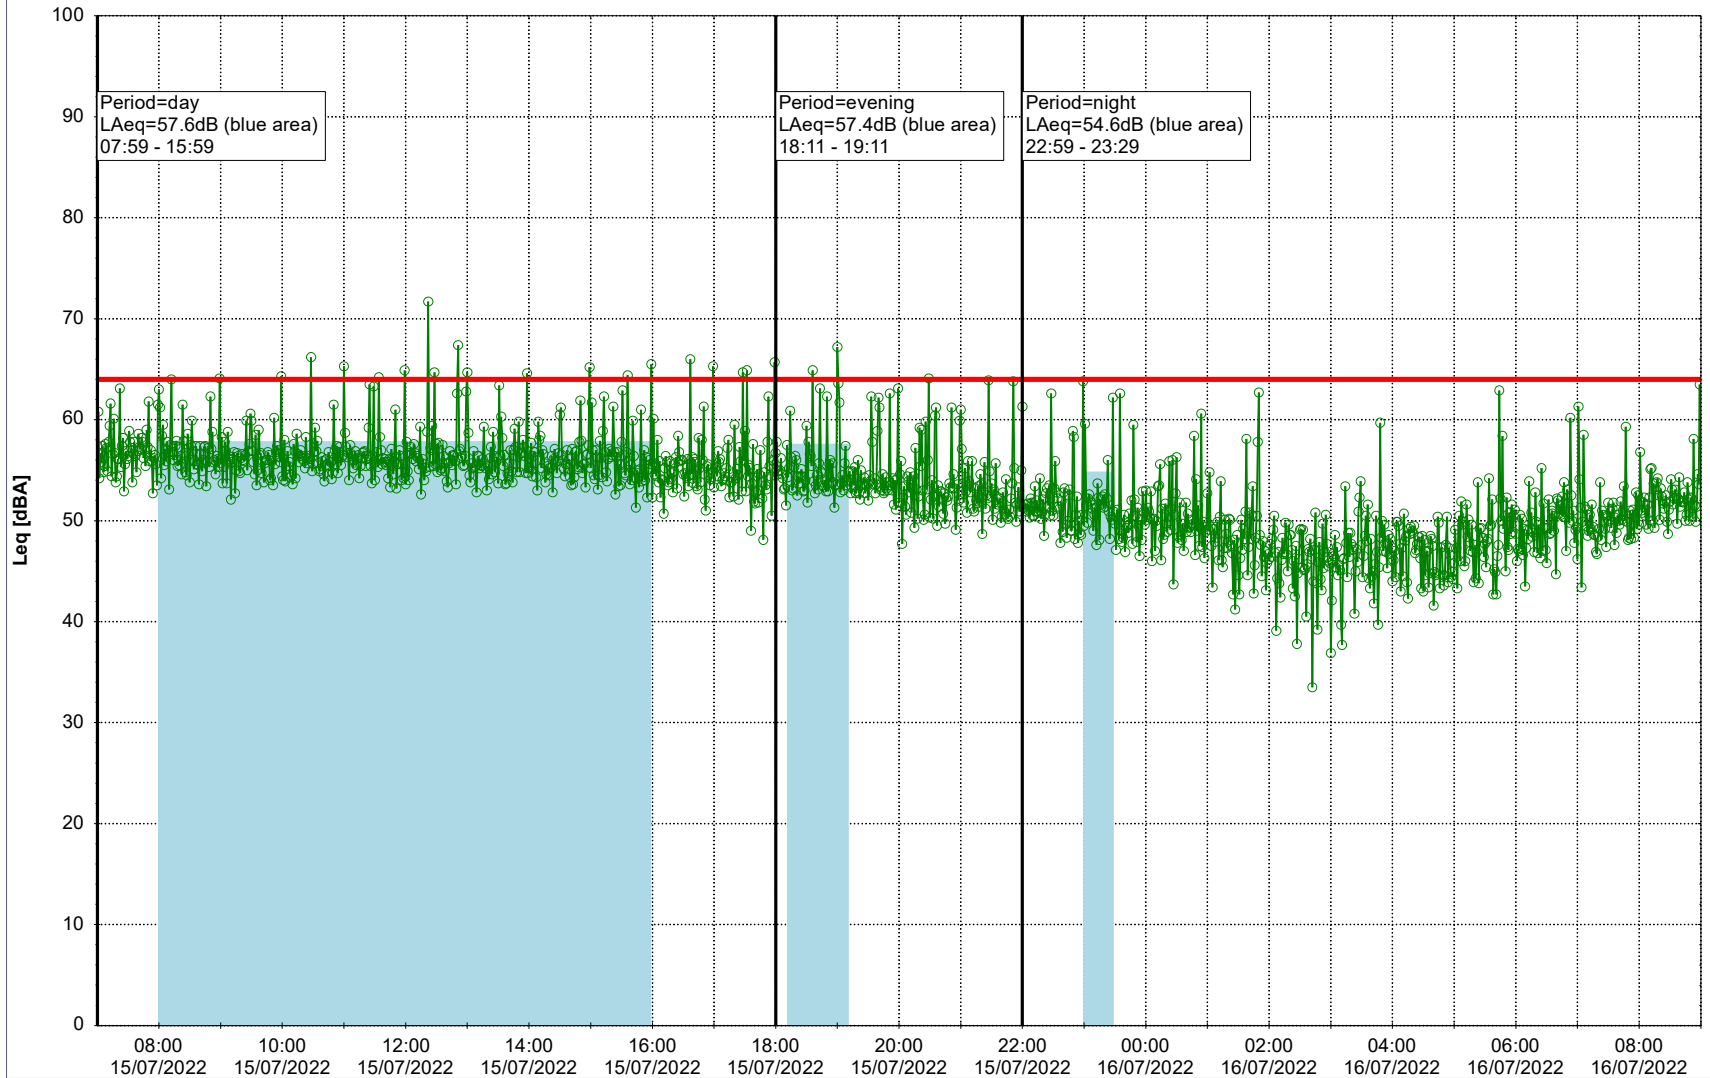

Noise Time Related Diagram

15/07/2022
16/07/2022

○○○ GAB_NS01