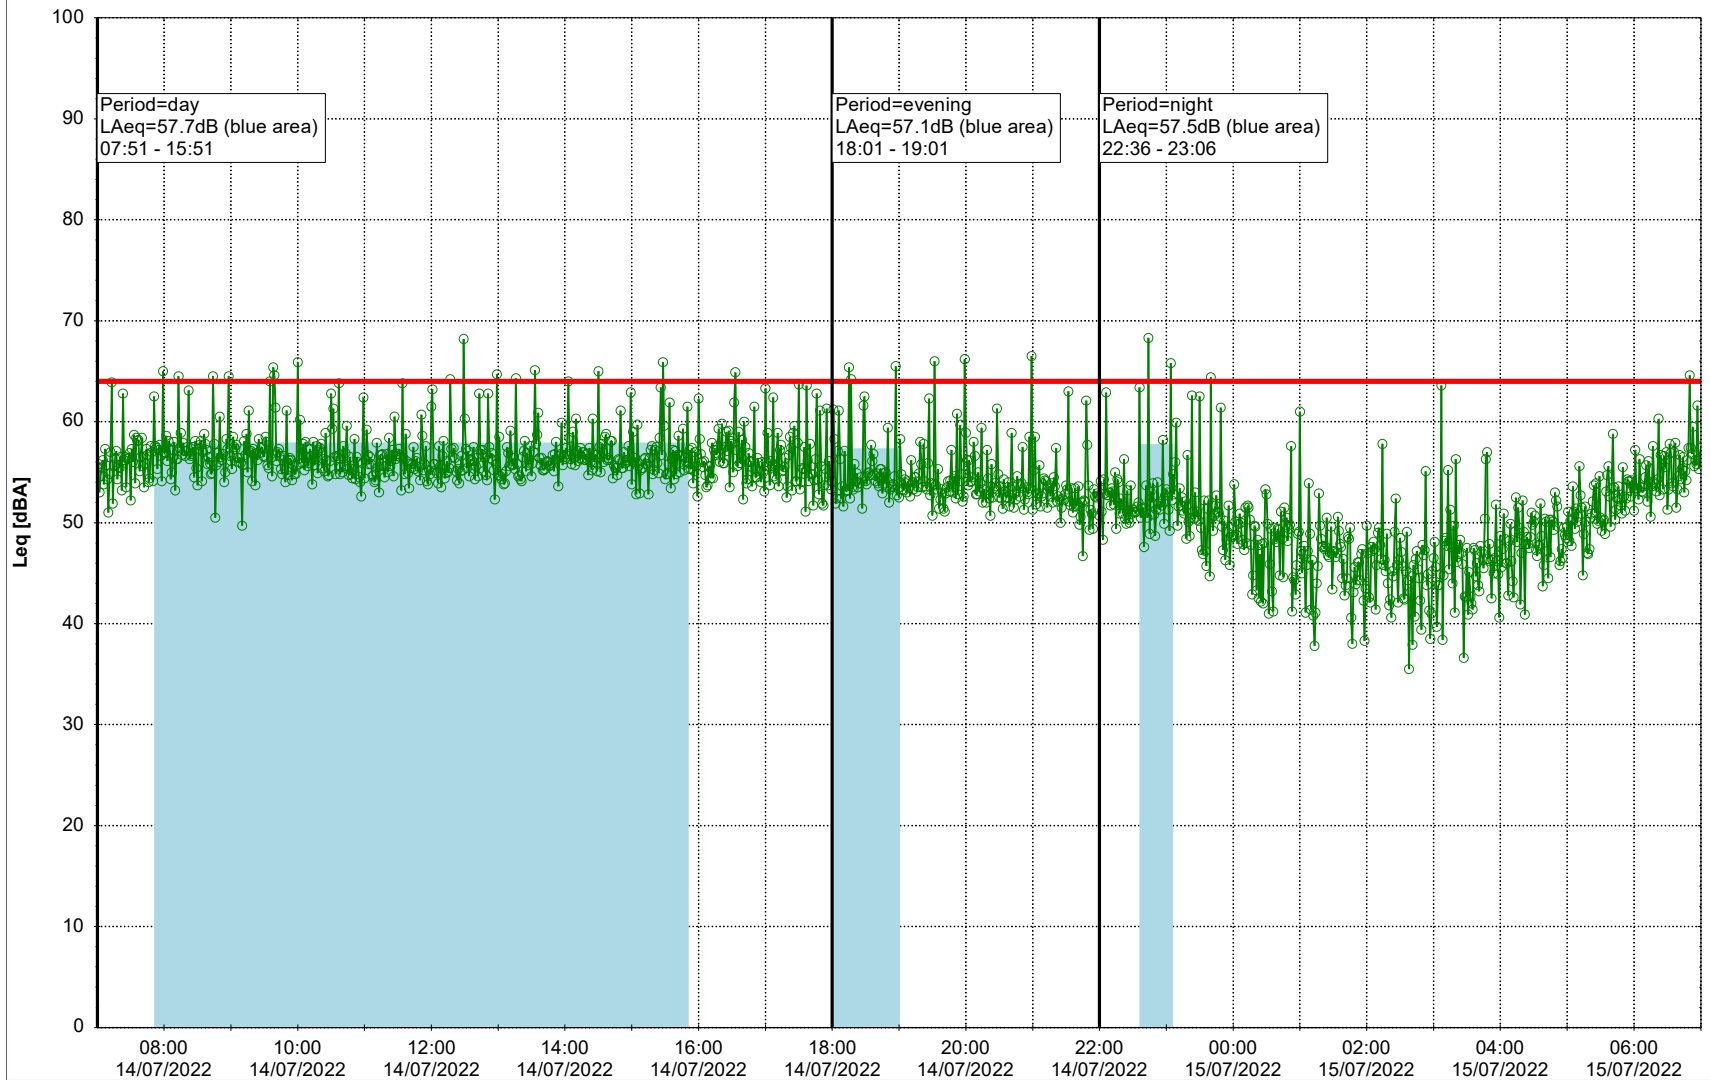

Noise Time Related Diagram

14/07/2022
15/07/2022

○○○ GAB_NS01