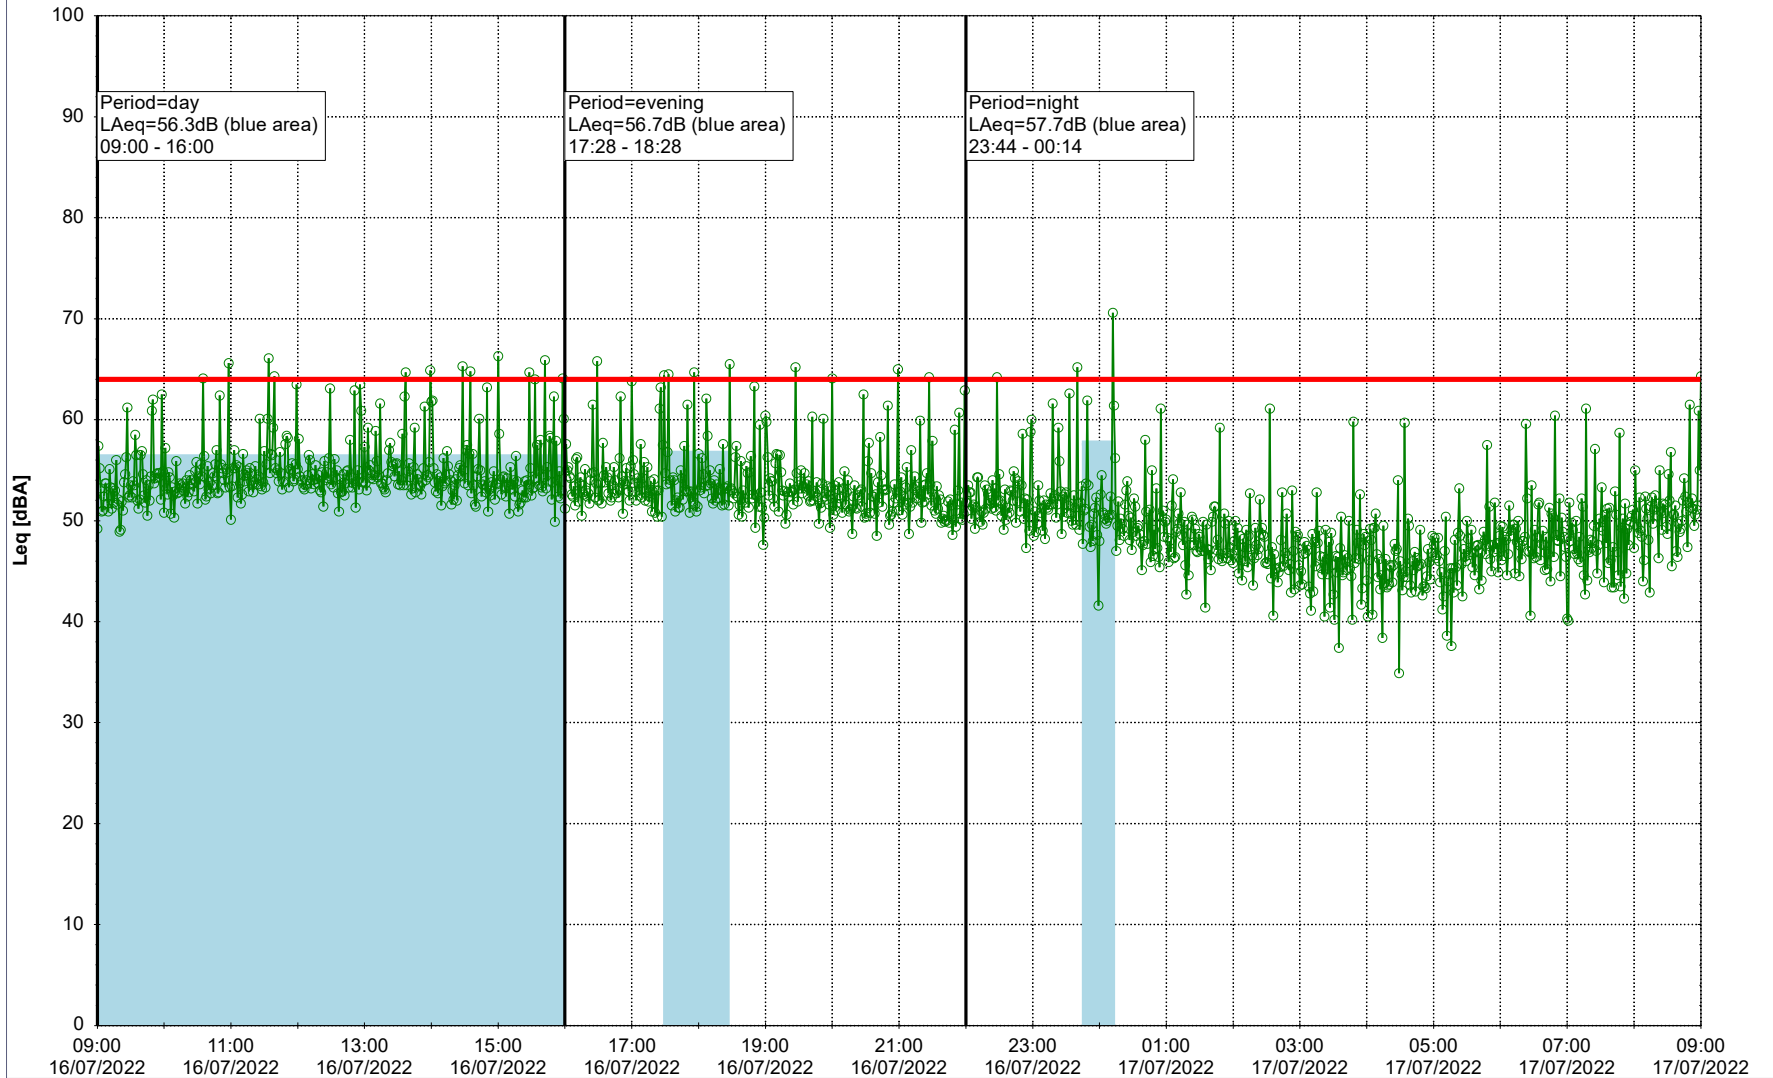

### Noise Time Related Diagram

15/07/2022  
16/07/2022

○○○ GAB\_NS01

**Project:** Kronos Sydhavnen  
**Construction:** Gåsebæk  
**Location:** N-V

Plan View

Remarks

...

### Noise Time Related Diagram

16/07/2022  
17/07/2022

○○○ GAB\_NS01

Project: Kronos Sydhavnen  
Construction: Gåsebæk  
Location: N-V

17/07/2022  
18/07/2022

Plan View

Remarks

...