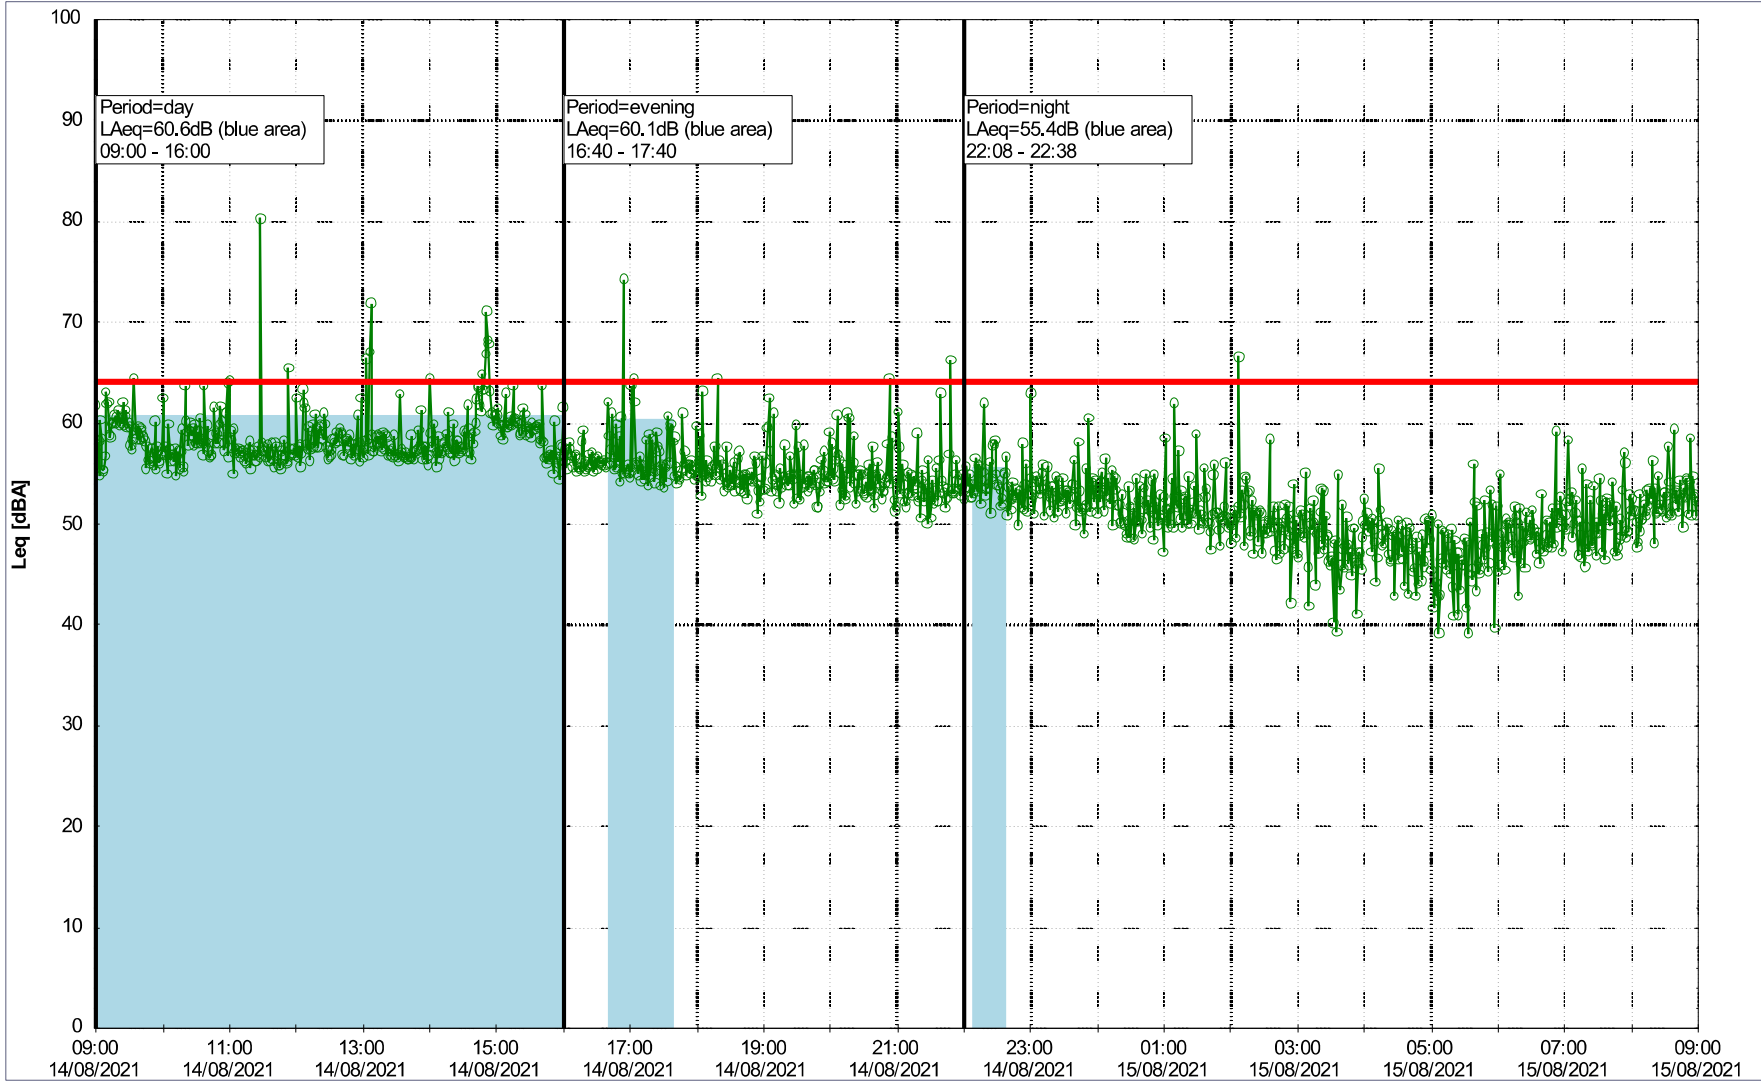

Remarks

...

Noise Time Related Diagram

○○○○ GAB_NS01

Project: Kronos Sydhavnen
Construction: Gåsebæk
Location: N-V

Plan View

Remarks

...

Noise Time Related Diagram

14/08/2021
15/08/2021

○○○○ GAB_NS01

Project: Kronos Sydhavnen
Construction: Gåsebæk
Location: N-V

Plan View

Remarks

...

Noise Time Related Diagram