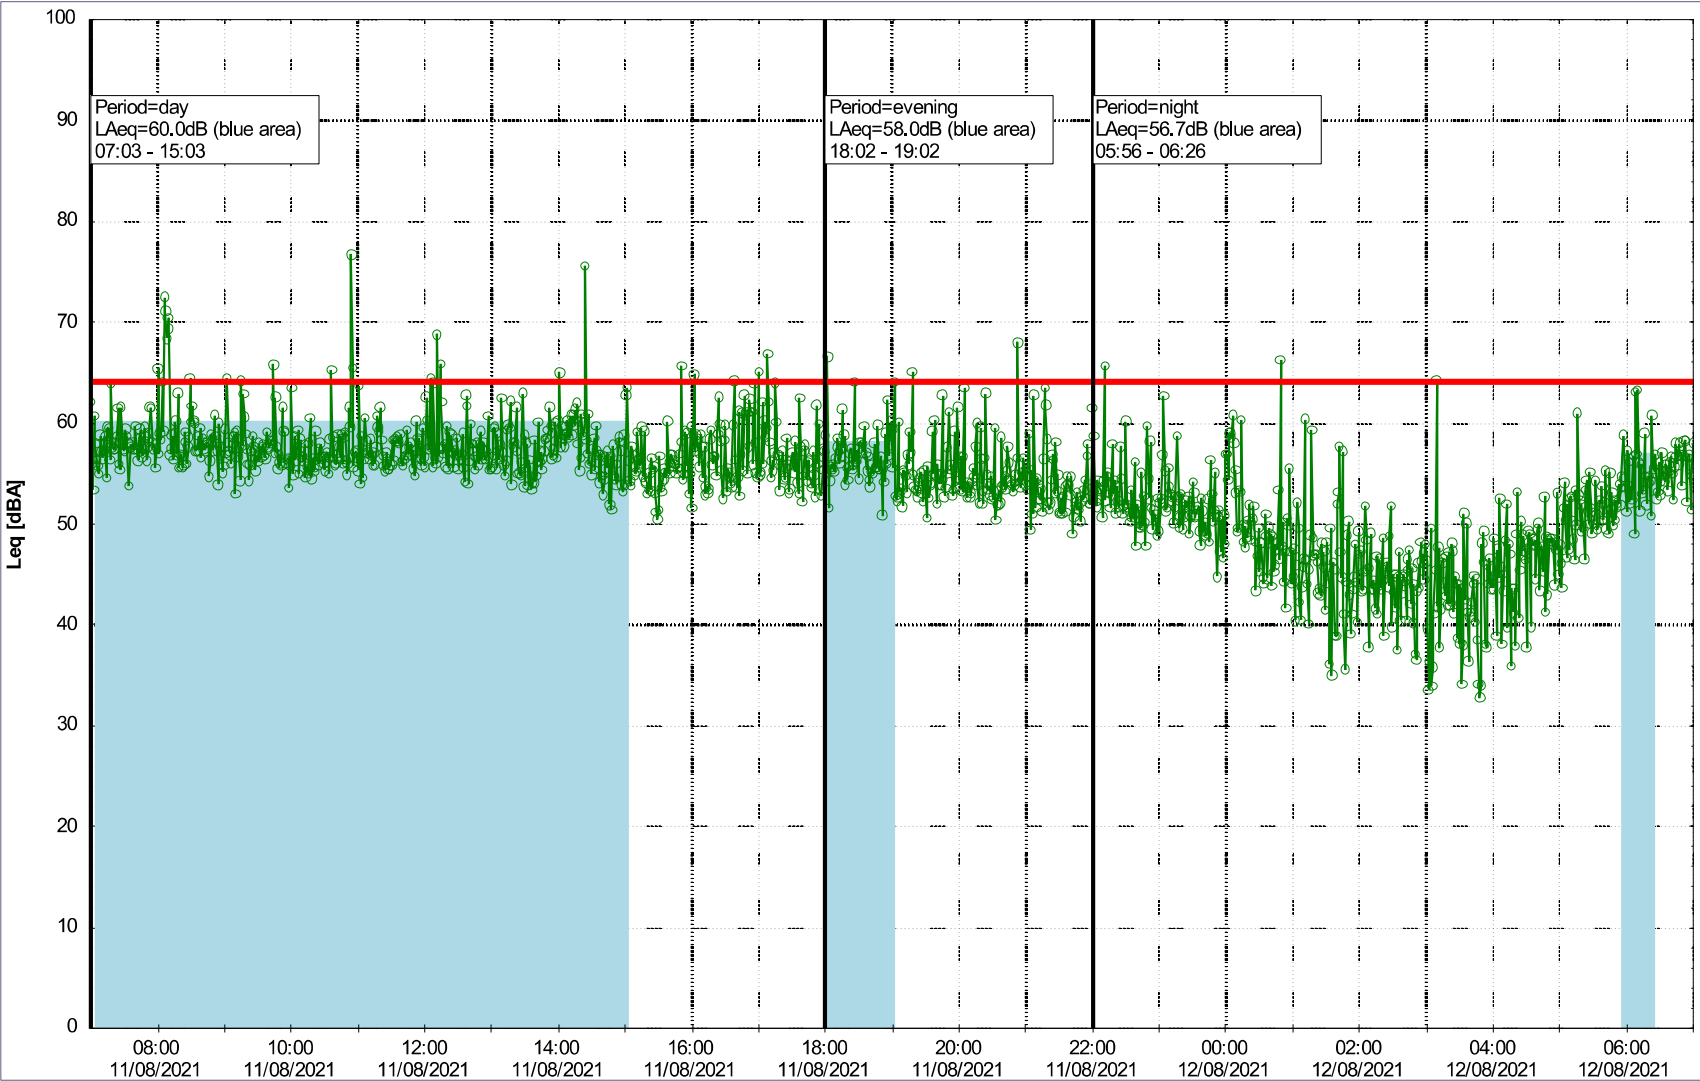

○○○○ GAB_NS01

Noise Time Related Diagram

10/08/2021
11/08/2021

Project: Kronos Sydhavnen
Construction: Gåsebæk
Location: N-V

11/08/2021
12/08/2021

Remarks

...

Noise Time Related Diagram

GAB_NS01

Project: Kronos Sydhavnen
Construction: Gåsebæk
Location: N-V

Plan View

Noise Time Related Diagram

12/08/2021
13/08/2021

○○○○ GAB_NS01

Project: Kronos Sydhavnen
Construction: Gåsebæk
Location: N-V

13/08/2021
14/08/2021

Remarks

...

Noise Time Related Diagram

○○○○ GAB_NS01

Project: Kronos Sydhavnen
Construction: Gåsebæk
Location: N-V

Plan View

Remarks

...

Noise Time Related Diagram

14/08/2021
15/08/2021

○○○○ GAB_NS01

Project: Kronos Sydhavnen
Construction: Gåsebæk
Location: N-V

Plan View

Remarks

...

Noise Time Related Diagram