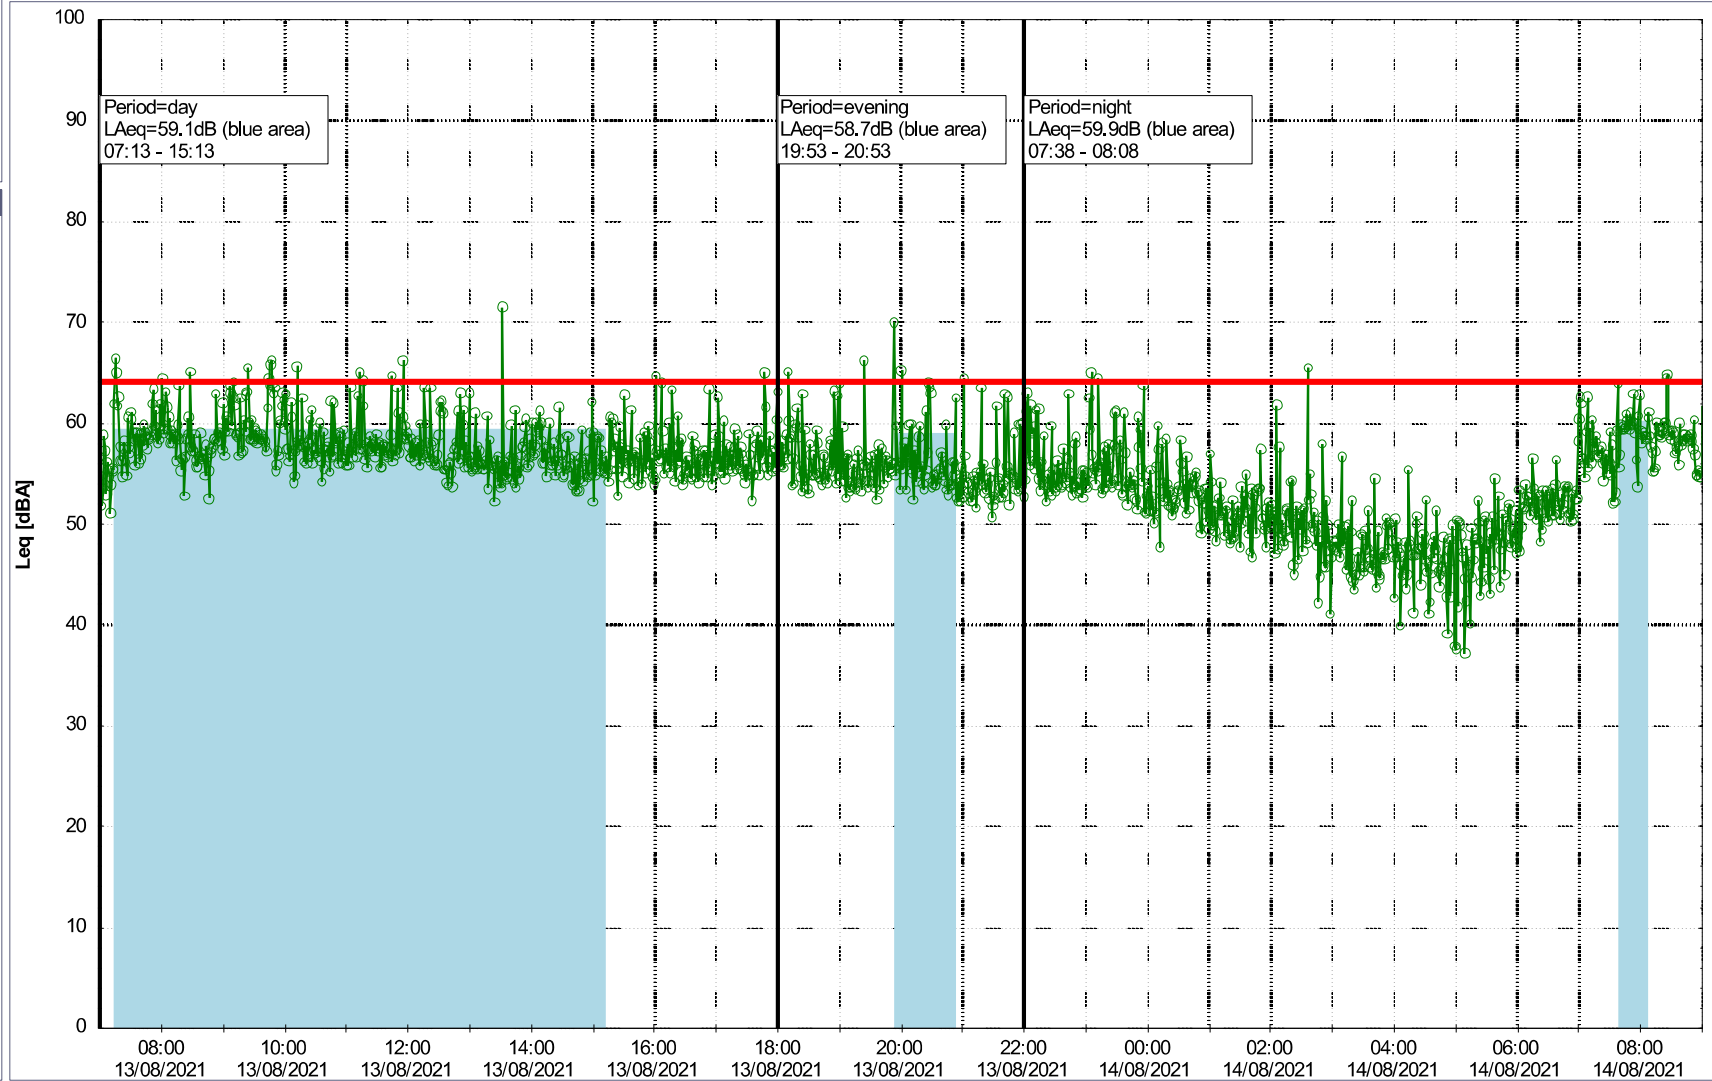

○○○○ GAB_NS01

Noise Time Related Diagram

10/08/2021
11/08/2021

Project: Kronos Sydhavnen
Construction: Gåsebæk
Location: N-V

11/08/2021
12/08/2021

Remarks

...

Noise Time Related Diagram

GAB_NS01

Project: Kronos Sydhavnen
Construction: Gåsebæk
Location: N-V

Plan View

Noise Time Related Diagram

12/08/2021
13/08/2021

○○○○ GAB_NS01

Project: Kronos Sydhavnen
Construction: Gåsebæk
Location: N-V

13/08/2021
14/08/2021

Remarks

...

Noise Time Related Diagram

○○○○ GAB_NS01

Project: Kronos Sydhavnen
Construction: Gåsebæk
Location: N-V

Plan View

Remarks

...

Noise Time Related Diagram

14/08/2021
15/08/2021

○○○○ GAB_NS01

Project: Kronos Sydhavnen
Construction: Gåsebæk
Location: N-V

Plan View

Remarks

...

Noise Time Related Diagram