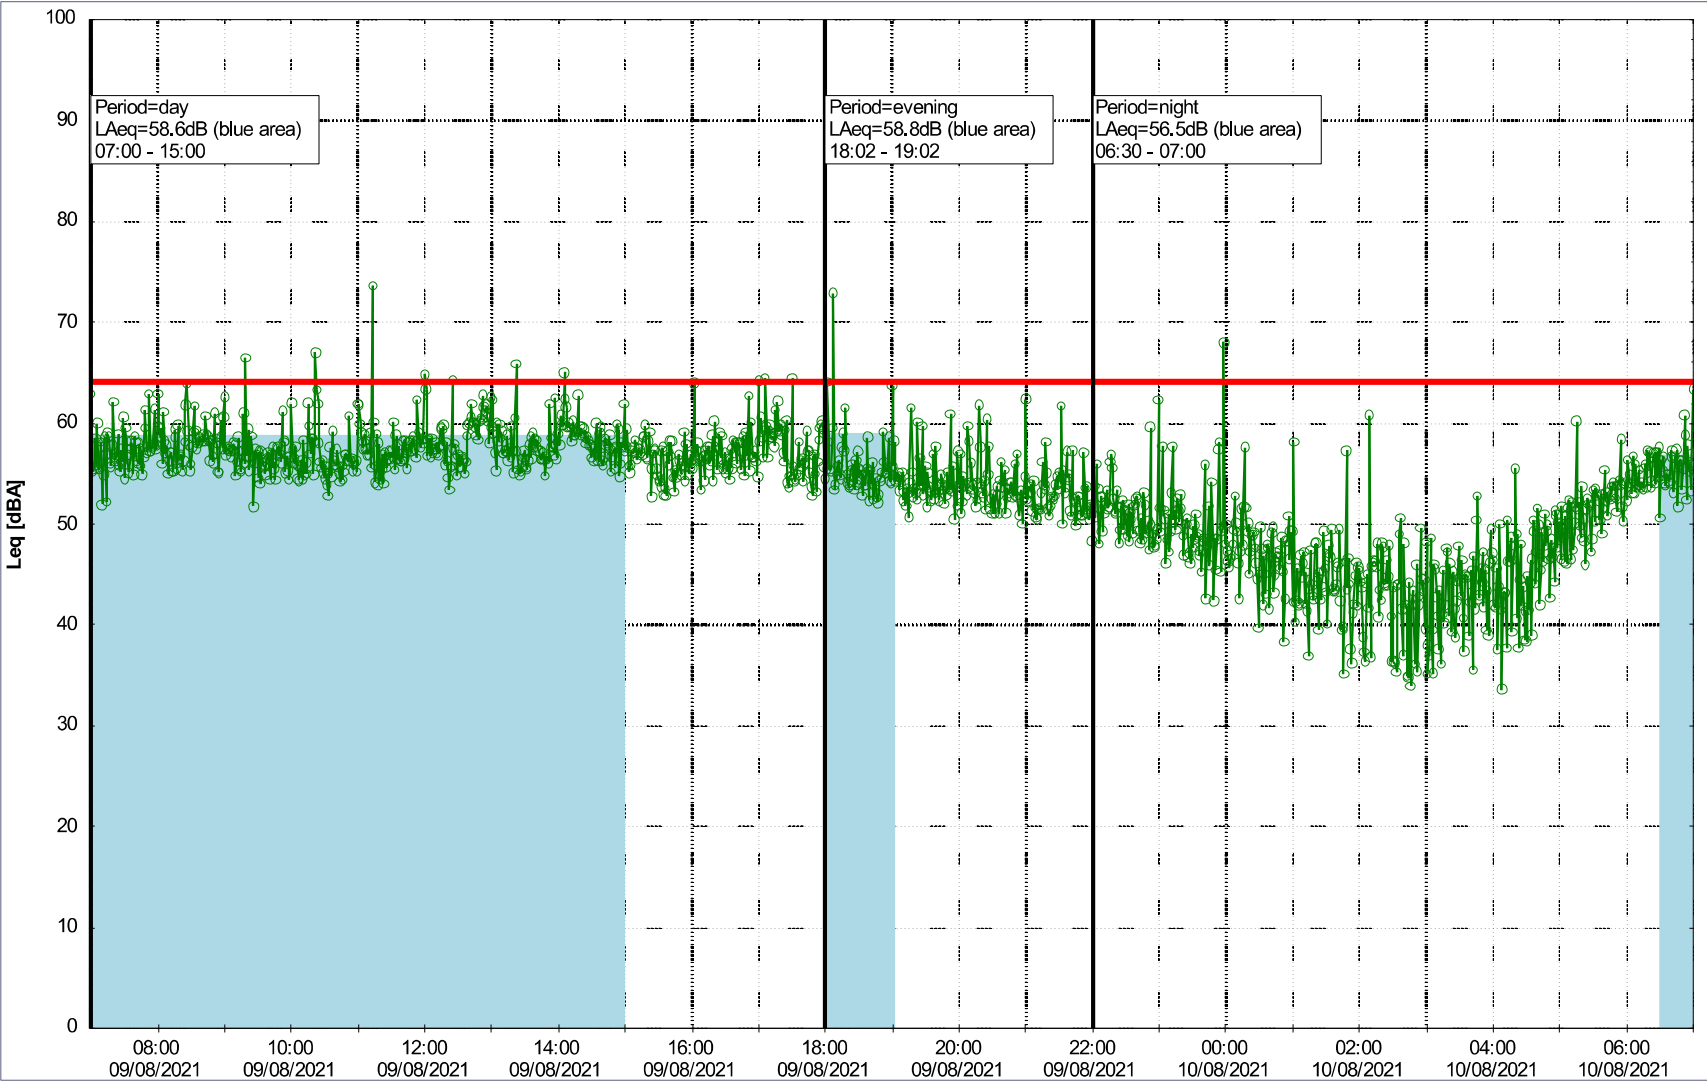

Project: Kronos Sydhavnen
Construction: Gåsebæk
Location: N-V

Remarks

...

Noise Time Related Diagram

09/08/2021
10/08/2021

○○○○ GAB_NS01

Project: Kronos Sydhavnen
Construction: Gåsebæk
Location: N-V

Plan View

○○○○ GAB_NS01

Noise Time Related Diagram

10/08/2021
11/08/2021

Project: Kronos Sydhavnen
Construction: Gåsebæk
Location: N-V

11/08/2021
12/08/2021

Remarks

...

Noise Time Related Diagram

Remarks

...

Noise Time Related Diagram

○○○○ GAB_NS01

Project: Kronos Sydhavnen
Construction: Gåsebæk
Location: N-V

Plan View

Remarks

...

Noise Time Related Diagram

14/08/2021
15/08/2021

○○○○ GAB_NS01

Project: Kronos Sydhavnen
Construction: Gåsebæk
Location: N-V

Plan View

Remarks

...

Noise Time Related Diagram