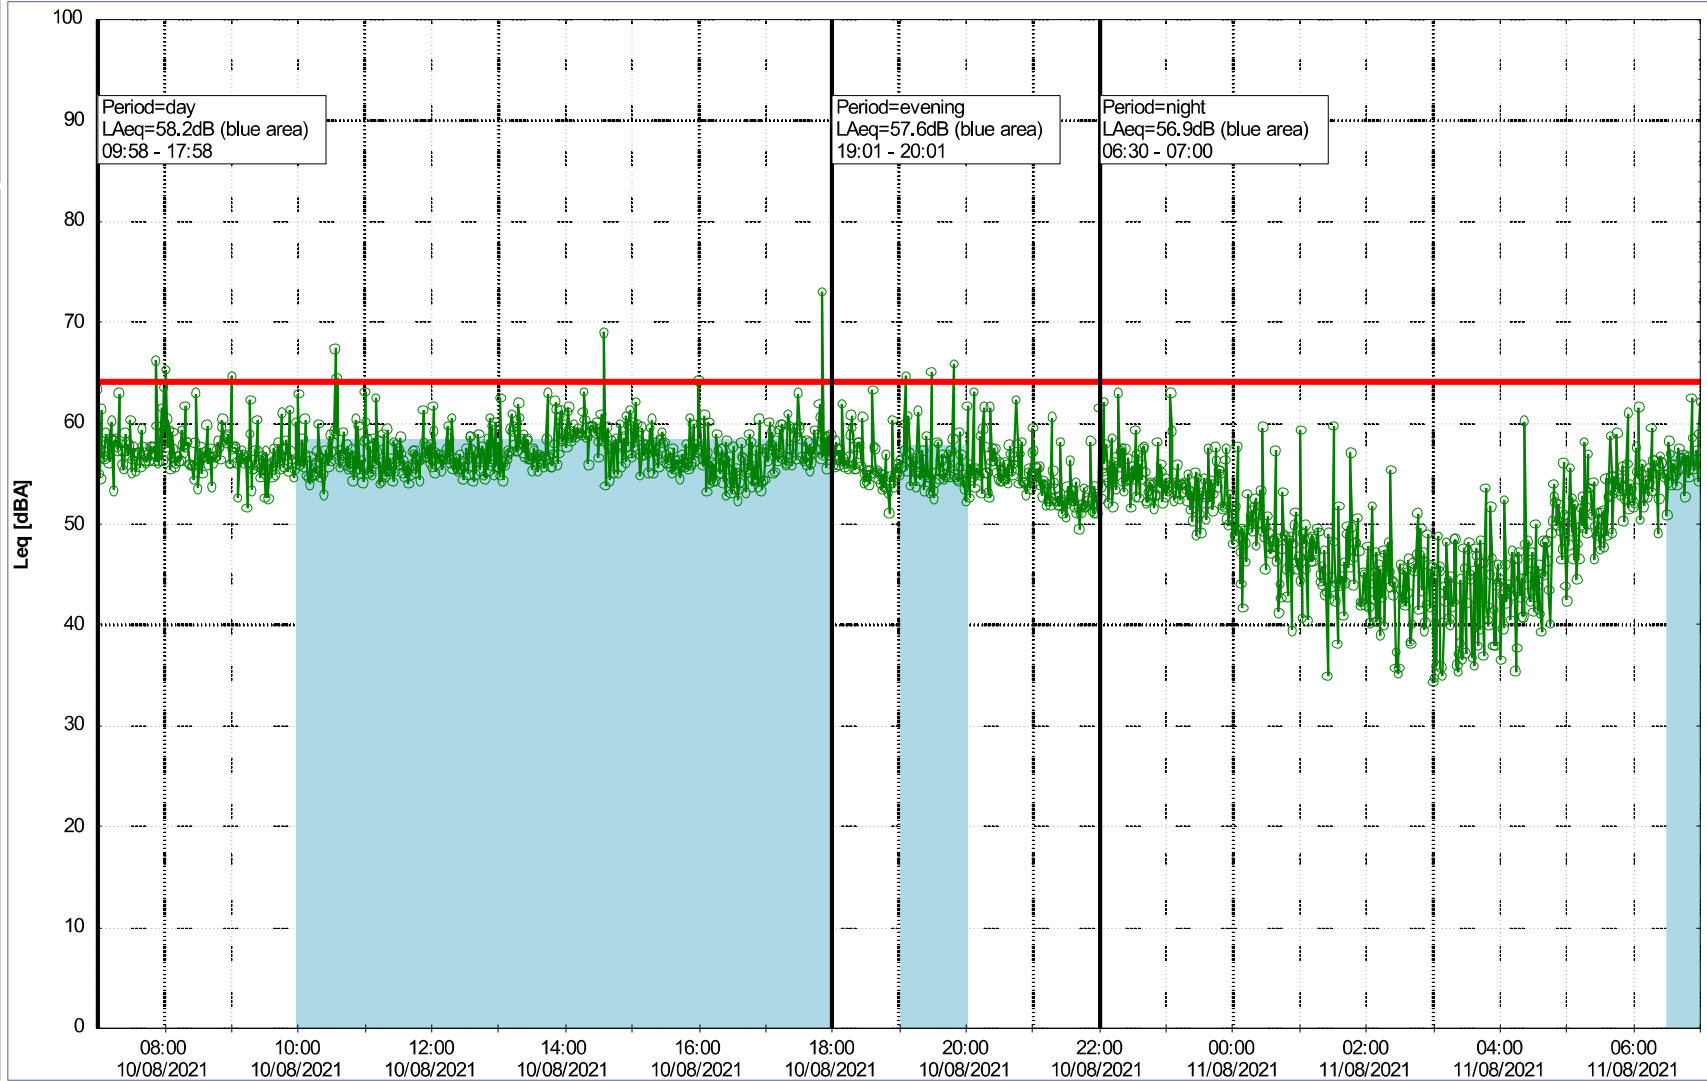

Project: Kronos Sydhavnen
Construction: Gåsebæk
Location: N-V

Remarks

...

Noise Time Related Diagram

09/08/2021
10/08/2021

○○○○ GAB_NS01

Project: Kronos Sydhavnen
Construction: Gåsebæk
Location: N-V

Plan View

○○○○ GAB_NS01

Noise Time Related Diagram

10/08/2021
11/08/2021

Project: Kronos Sydhavnen
Construction: Gåsebæk
Location: N-V

11/08/2021
12/08/2021

Remarks

...

Noise Time Related Diagram

Remarks

...

Noise Time Related Diagram

○○○○ GAB_NS01

Project: Kronos Sydhavnen
Construction: Gåsebæk
Location: N-V

Plan View

Remarks

...

Noise Time Related Diagram

14/08/2021
15/08/2021

○○○○ GAB_NS01

Project: Kronos Sydhavnen
Construction: Gåsebæk
Location: N-V

Plan View

Remarks

...

Noise Time Related Diagram