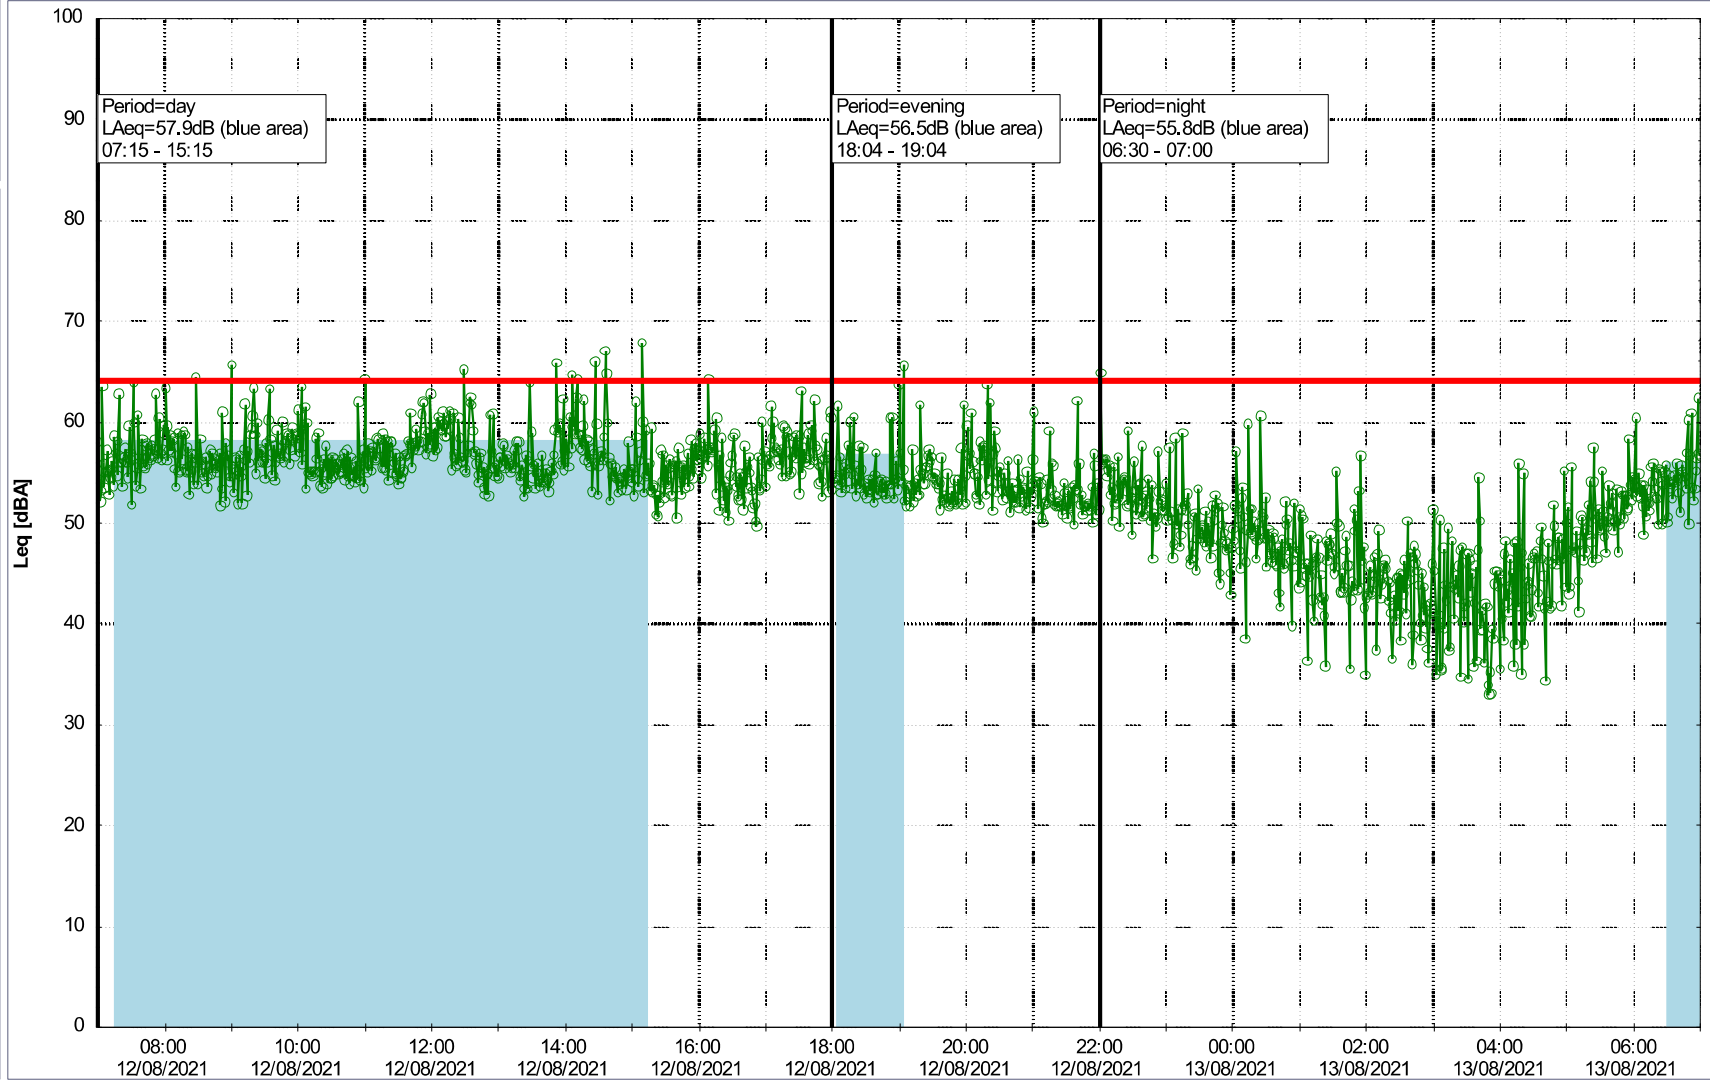

○○○○ GAB_NS01

Noise Time Related Diagram

10/08/2021
11/08/2021

Project: Kronos Sydhavnen
Construction: Gåsebæk
Location: N-V

11/08/2021
12/08/2021

Remarks

...

Noise Time Related Diagram

GAB_NS01

Project: Kronos Sydhavnen
Construction: Gåsebæk
Location: N-V

Plan View

Noise Time Related Diagram

12/08/2021
13/08/2021

○○○○ GAB_NS01

Project: Kronos Sydhavnen
Construction: Gåsebæk
Location: N-V

13/08/2021
14/08/2021

Remarks

...

Noise Time Related Diagram

○○○○ GAB_NS01

Project: Kronos Sydhavnen
Construction: Gåsebæk
Location: N-V

Plan View

Remarks

...

Noise Time Related Diagram

14/08/2021
15/08/2021

○○○○ GAB_NS01

Project: Kronos Sydhavnen
Construction: Gåsebæk
Location: N-V

Plan View

Remarks

...

Noise Time Related Diagram