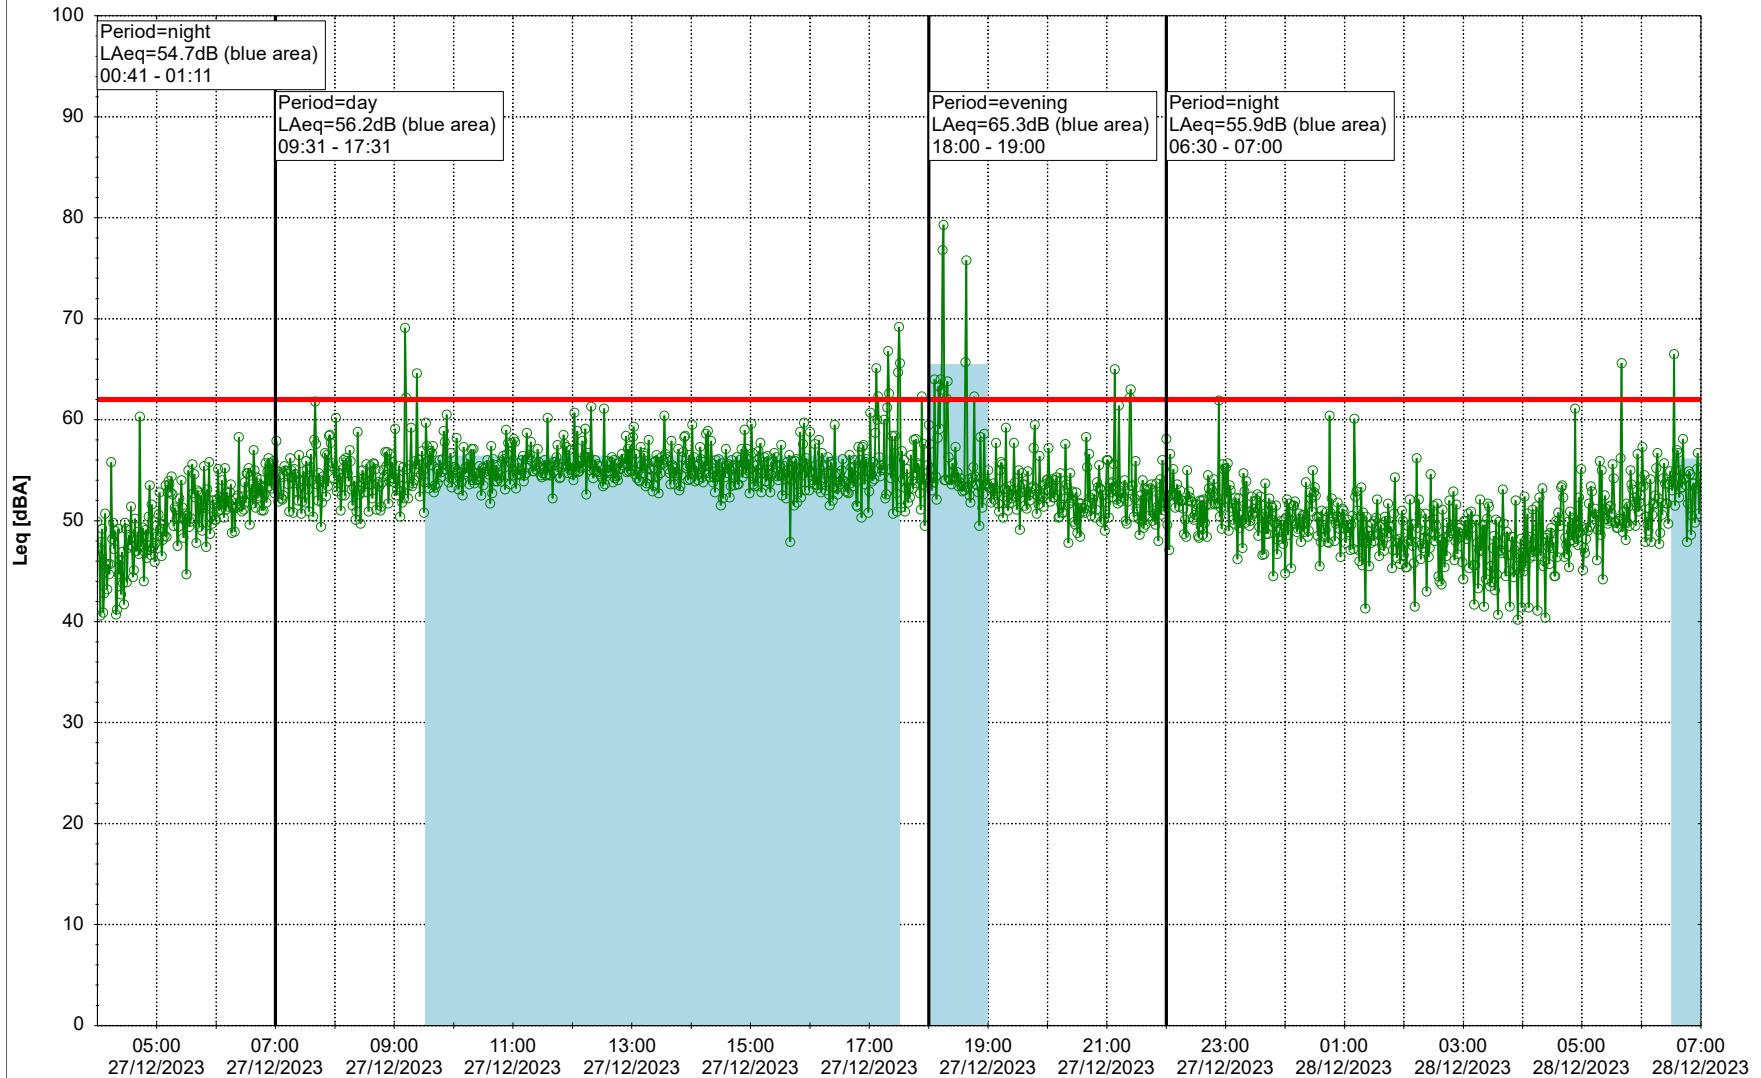

Plan View

Remarks

...

Noise Time Related Diagram

26/12/2023
27/12/2023

○○○○ GAB_NS01

Project: Kronos Sydhavnen
Construction: Gåsebæk
Location: N-V

Plan View

Remarks

...

Noise Time Related Diagram

27/12/2023
28/12/2023

○○○ GAB_NS01

Project: Kronos Sydhavnen
Construction: Gåsebæk
Location: N-V

Plan View

Remarks

...

Noise Time Related Diagram

28/12/2023
29/12/2023

○○○○ GAB_NS01

Project: Kronos Sydhavnen
Construction: Gåsebæk
Location: N-V

Plan View

Remarks

...

30/12/2023
31/12/2023

○○○ GAB_NS01

Project: Kronos Sydhavnen
Construction: Gåsebæk
Location: N-V

Plan View

Remarks

...

Noise Time Related Diagram

31/12/2023
01/01/2024