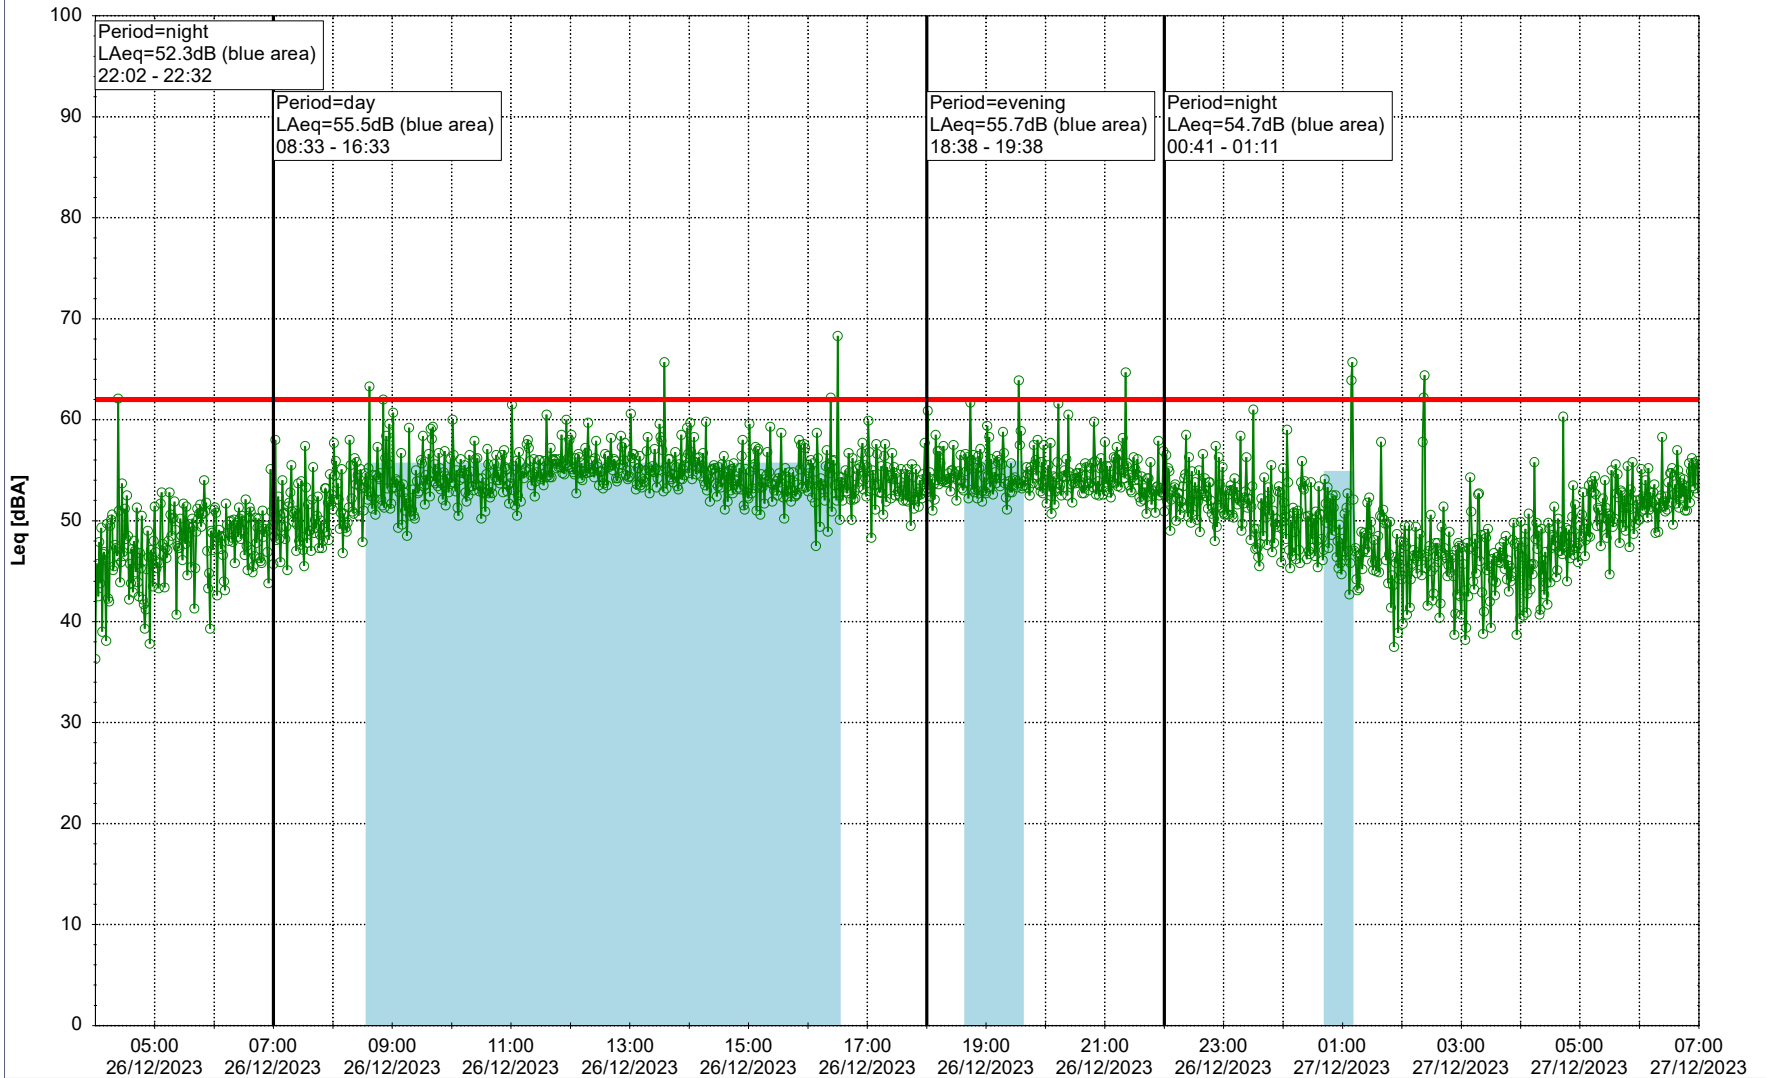

Plan View

Remarks

...

Noise Time Related Diagram

26/12/2023
27/12/2023

○○○○ GAB_NS01

Project: Kronos Sydhavnen
Construction: Gåsebæk
Location: N-V

Plan View

Remarks

...

Noise Time Related Diagram

27/12/2023
28/12/2023

○○○ GAB_NS01

Project: Kronos Sydhavnen
Construction: Gåsebæk
Location: N-V

Plan View

Remarks

...

Noise Time Related Diagram

28/12/2023
29/12/2023

○○○○ GAB_NS01

Project: Kronos Sydhavnen
Construction: Gåsebæk
Location: N-V

Plan View

Remarks

...

30/12/2023
31/12/2023

○○○ GAB_NS01

Project: Kronos Sydhavnen
Construction: Gåsebæk
Location: N-V

Plan View

Remarks

...

Noise Time Related Diagram

31/12/2023
01/01/2024