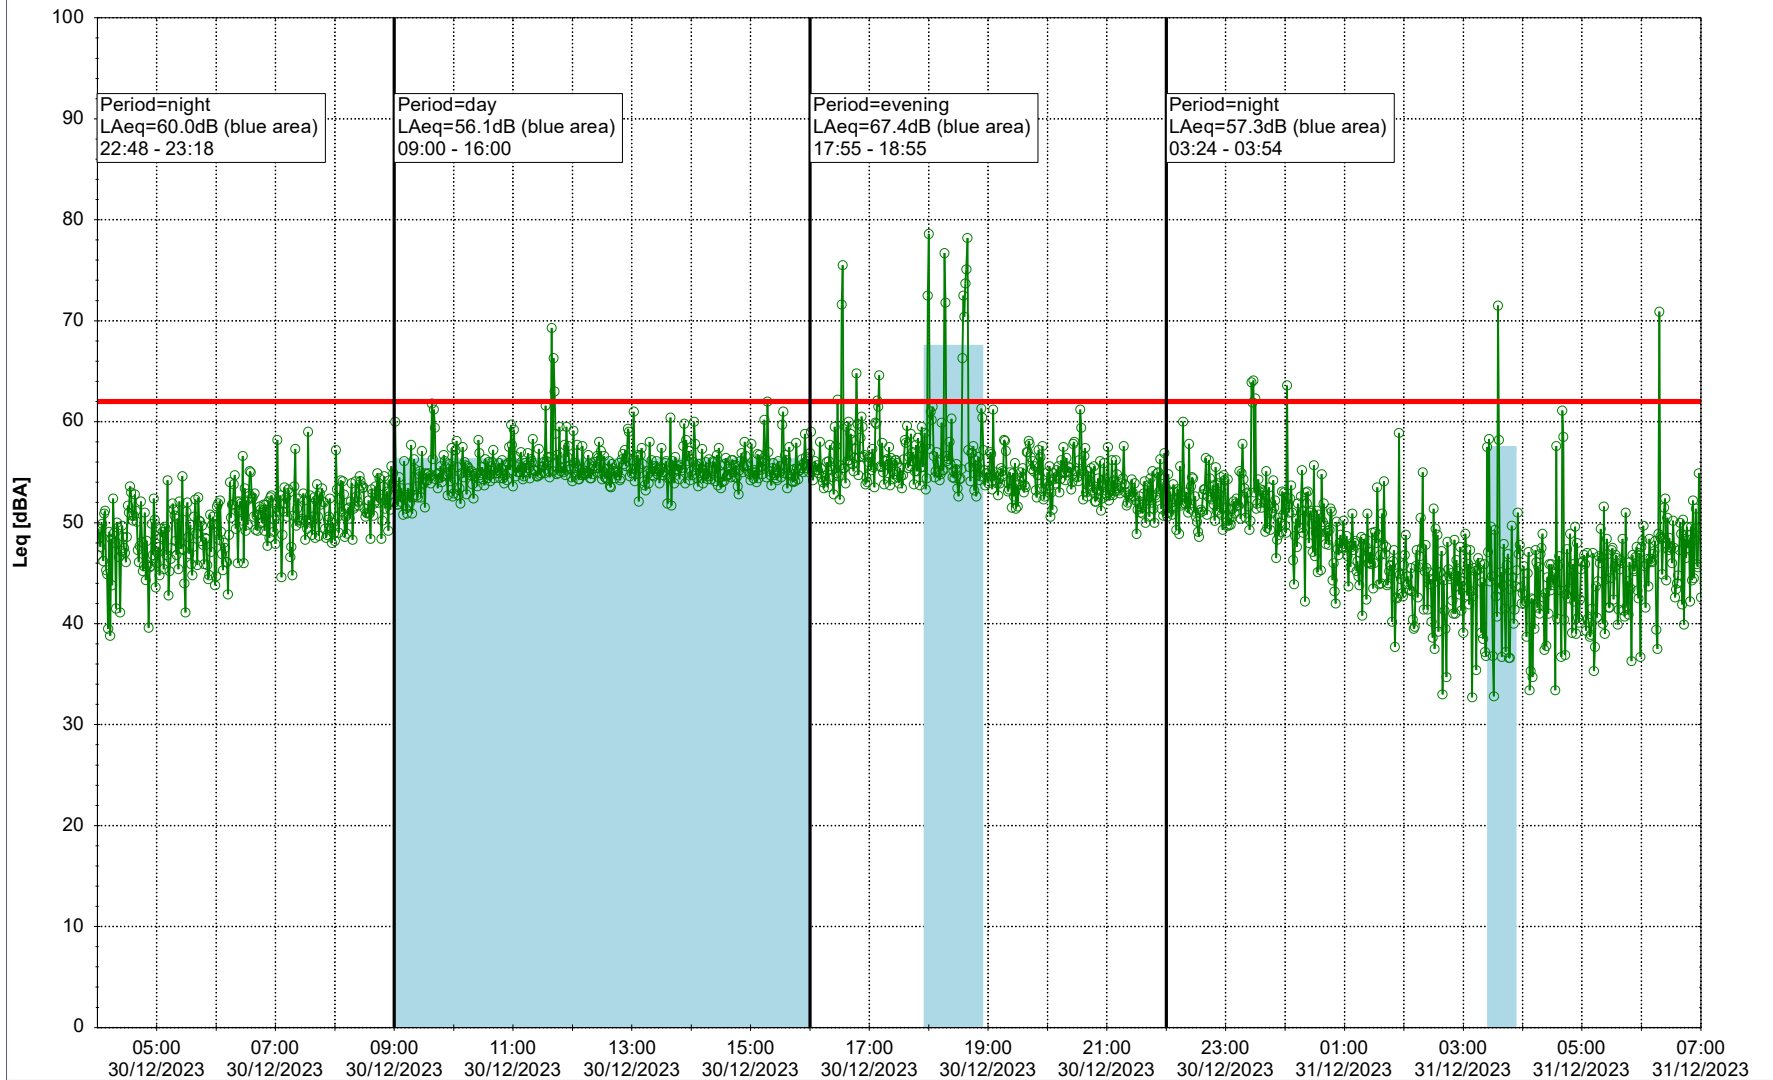

Noise Time Related Diagram

29/12/2023
30/12/2023

○○○ GAB_NS01

Project: Kronos Sydhavnen
Construction: Gåsebæk
Location: N-V

Plan View

Remarks

...

Noise Time Related Diagram

30/12/2023
31/12/2023

○○○ GAB_NS01

Project: Kronos Sydhavnen
Construction: Gåsebæk
Location: N-V

Plan View

Remarks

...

Noise Time Related Diagram

31/12/2023
01/01/2024