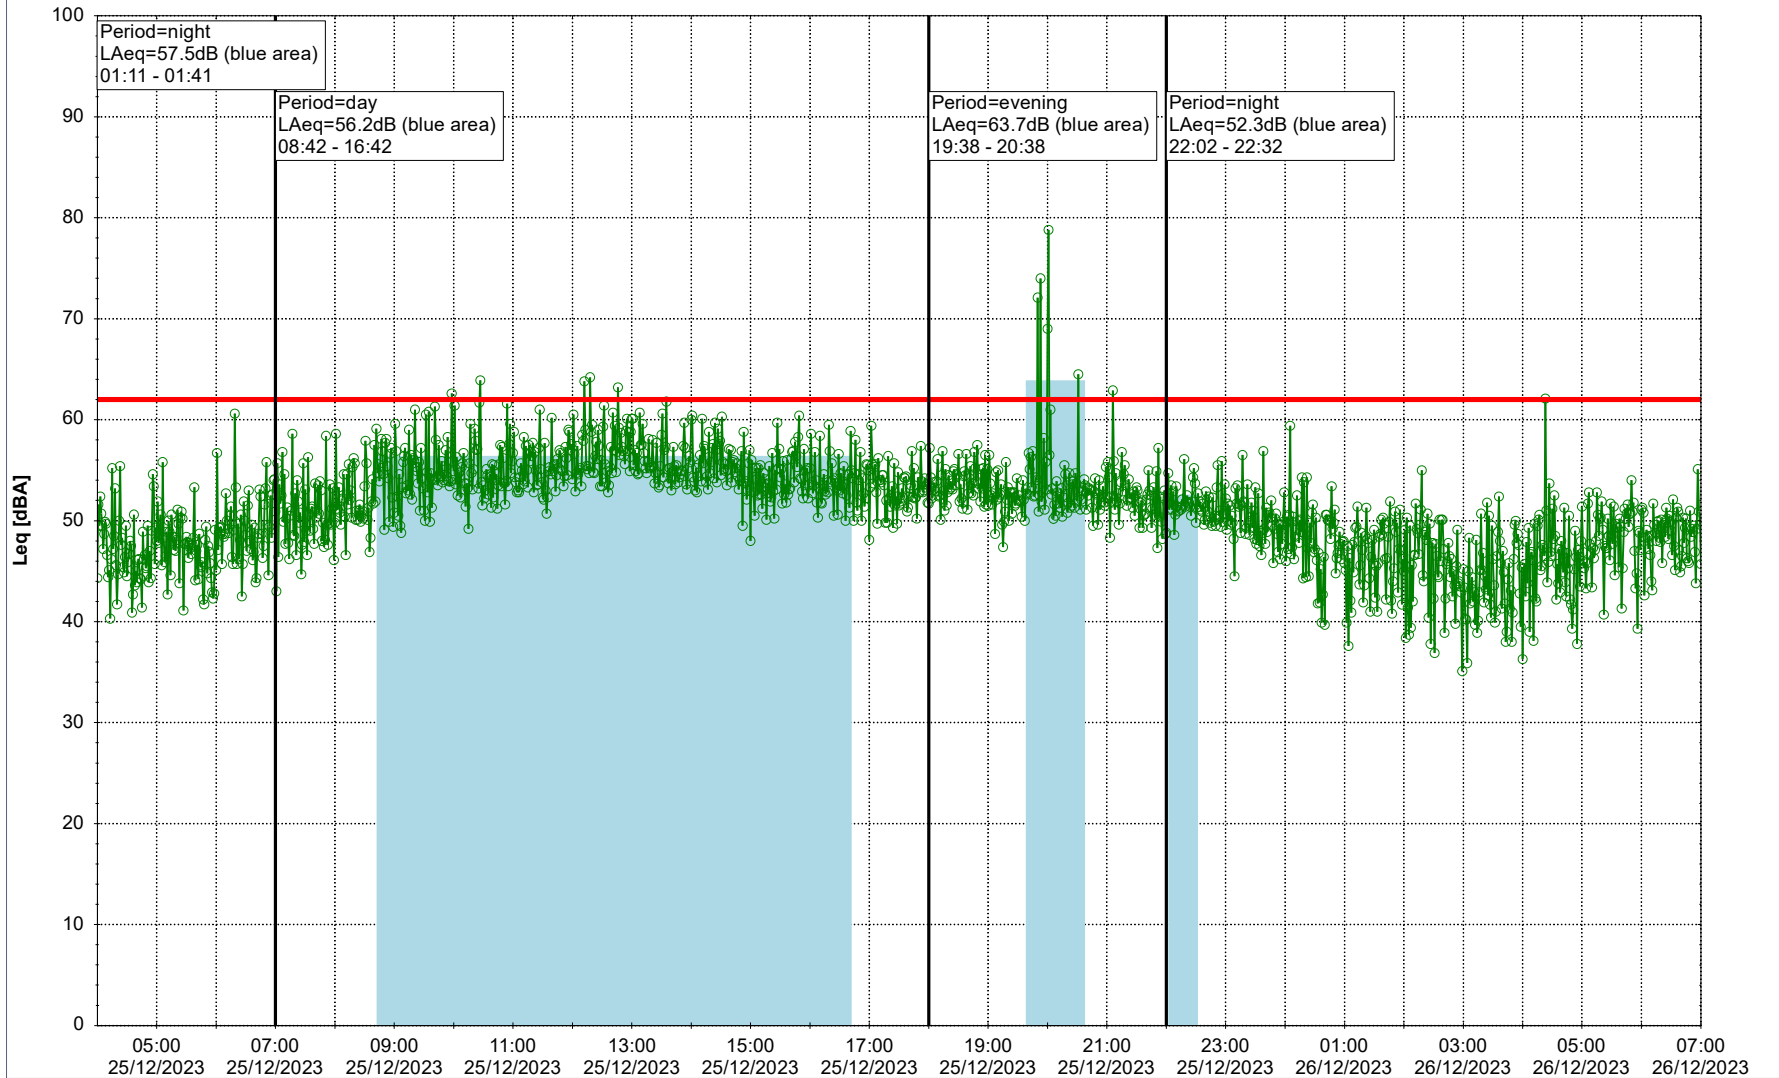

Project: Kronos Sydhavnen
Construction: Gåsebæk
Location: N-V

Plan View

Remarks

...

Noise Time Related Diagram

25/12/2023
26/12/2023

○○○ GAB_NS01

Project: Kronos Sydhavnen
Construction: Gåsebæk
Location: N-V

Plan View

Remarks

...

Noise Time Related Diagram

26/12/2023
27/12/2023

○○○○ GAB_NS01

Project: Kronos Sydhavnen
Construction: Gåsebæk
Location: N-V

Plan View

...

Noise Time Related Diagram

28/12/2023
29/12/2023

○○○○ GAB_NS01

Project: Kronos Sydhavnen
Construction: Gåsebæk
Location: N-V

Plan View

Remarks

...

30/12/2023
31/12/2023

○○○ GAB_NS01

Project: Kronos Sydhavnen
Construction: Gåsebæk
Location: N-V

Plan View

Remarks

...

Noise Time Related Diagram

31/12/2023
01/01/2024