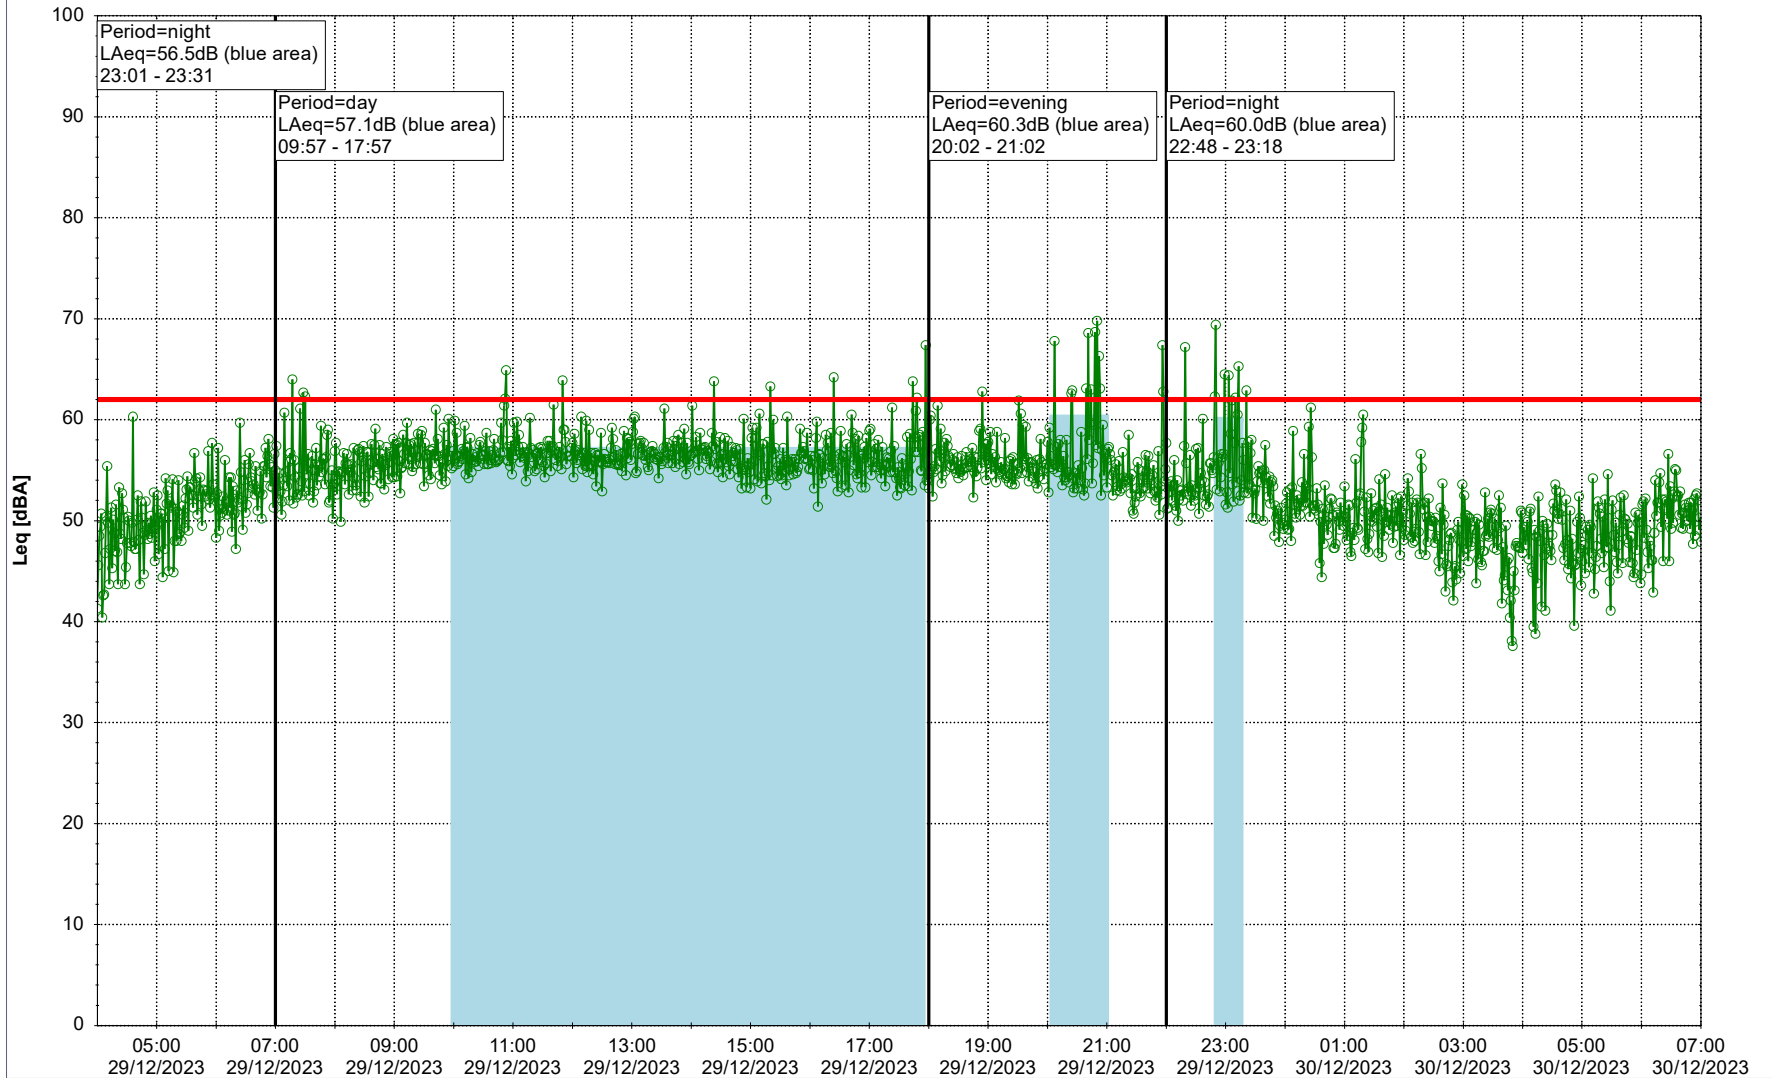

...

Noise Time Related Diagram

28/12/2023
29/12/2023

○○○○ GAB_NS01

Project: Kronos Sydhavnen
Construction: Gåsebæk
Location: N-V

Plan View

Remarks

...

Noise Time Related Diagram

29/12/2023
30/12/2023

○○○ GAB_NS01

Project: Kronos Sydhavnen
Construction: Gåsebæk
Location: N-V

Plan View

Remarks

...

Noise Time Related Diagram

30/12/2023
31/12/2023

○○○ GAB_NS01

Project: Kronos Sydhavnen
Construction: Gåsebæk
Location: N-V

Plan View

Remarks

...

Noise Time Related Diagram

31/12/2023
01/01/2024