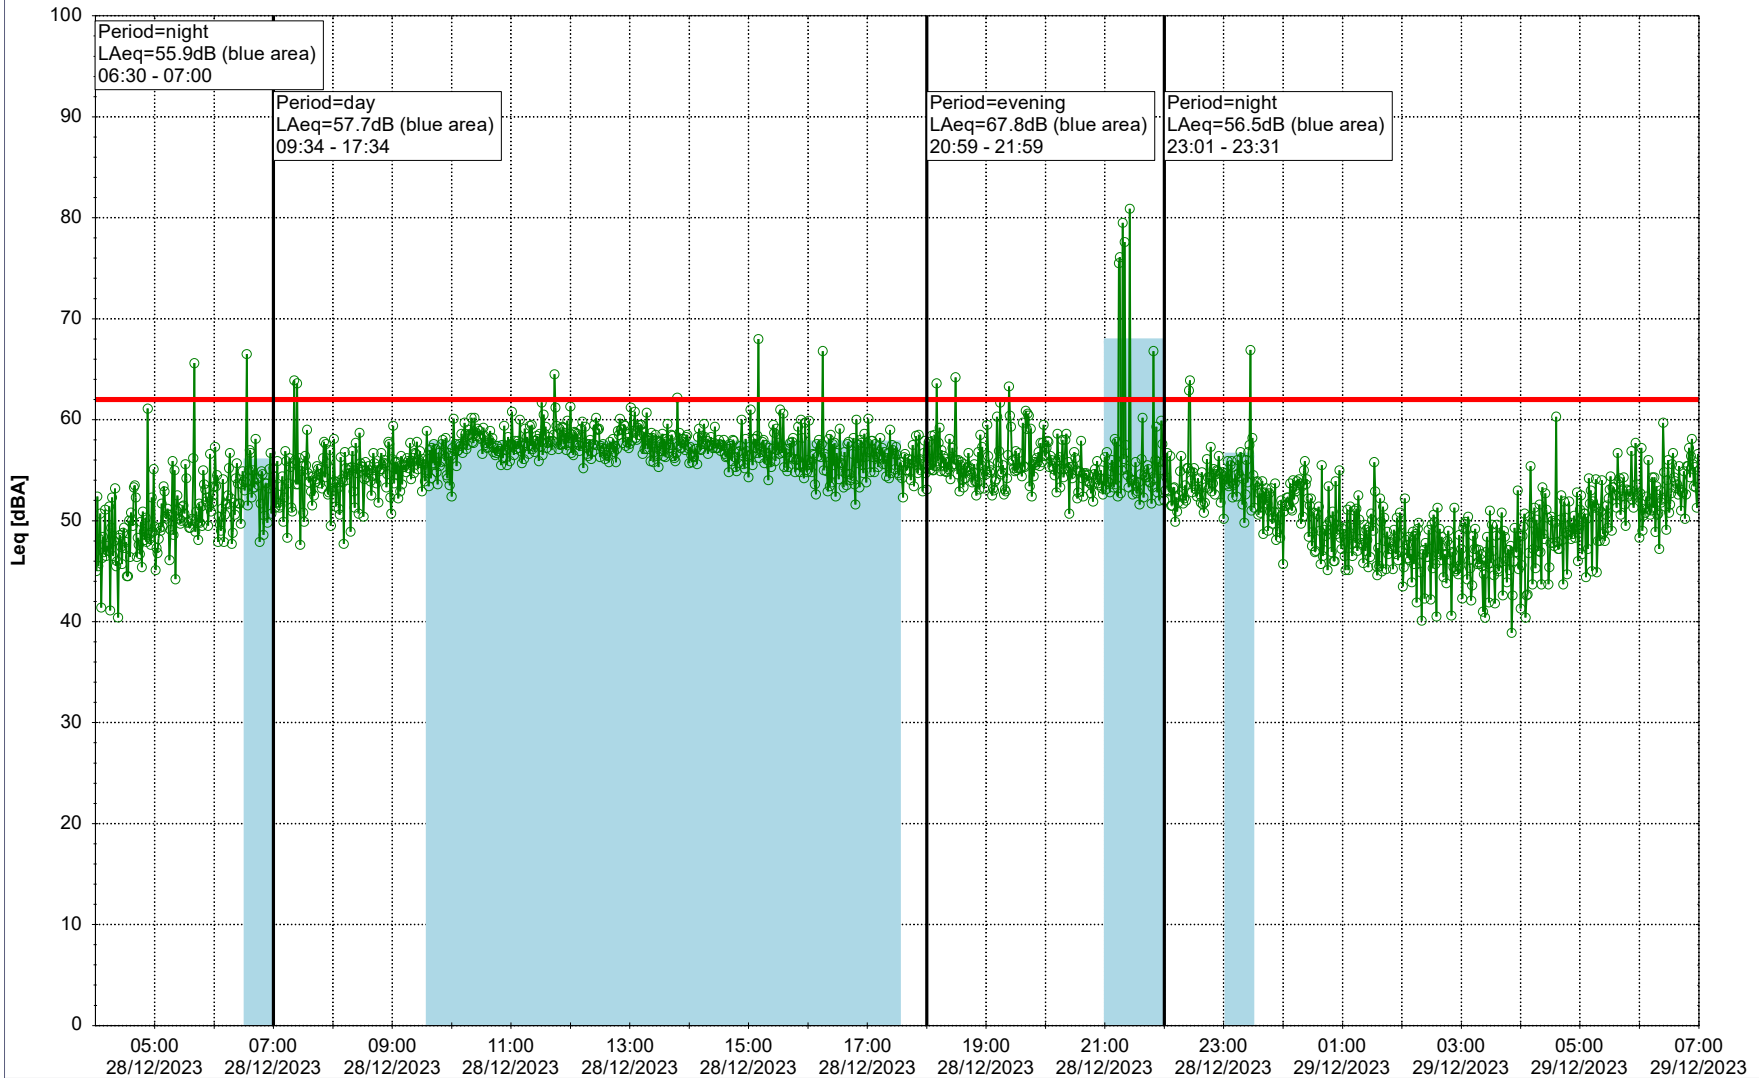

Remarks

...

Noise Time Related Diagram

27/12/2023
28/12/2023

○○○ GAB_NS01

Project: Kronos Sydhavnen
Construction: Gåsebæk
Location: N-V

Plan View

Remarks

...

Noise Time Related Diagram

28/12/2023
29/12/2023

○○○○ GAB_NS01

Project: Kronos Sydhavnen
Construction: Gåsebæk
Location: N-V

Plan View

Remarks

...

Noise Time Related Diagram

29/12/2023
30/12/2023

○○○ GAB_NS01

Project: Kronos Sydhavnen
Construction: Gåsebæk
Location: N-V

Plan View

Remarks

...

Noise Time Related Diagram

30/12/2023
31/12/2023

○○○ GAB_NS01

Project: Kronos Sydhavnen
Construction: Gåsebæk
Location: N-V

Plan View

Remarks

...

Noise Time Related Diagram

31/12/2023
01/01/2024