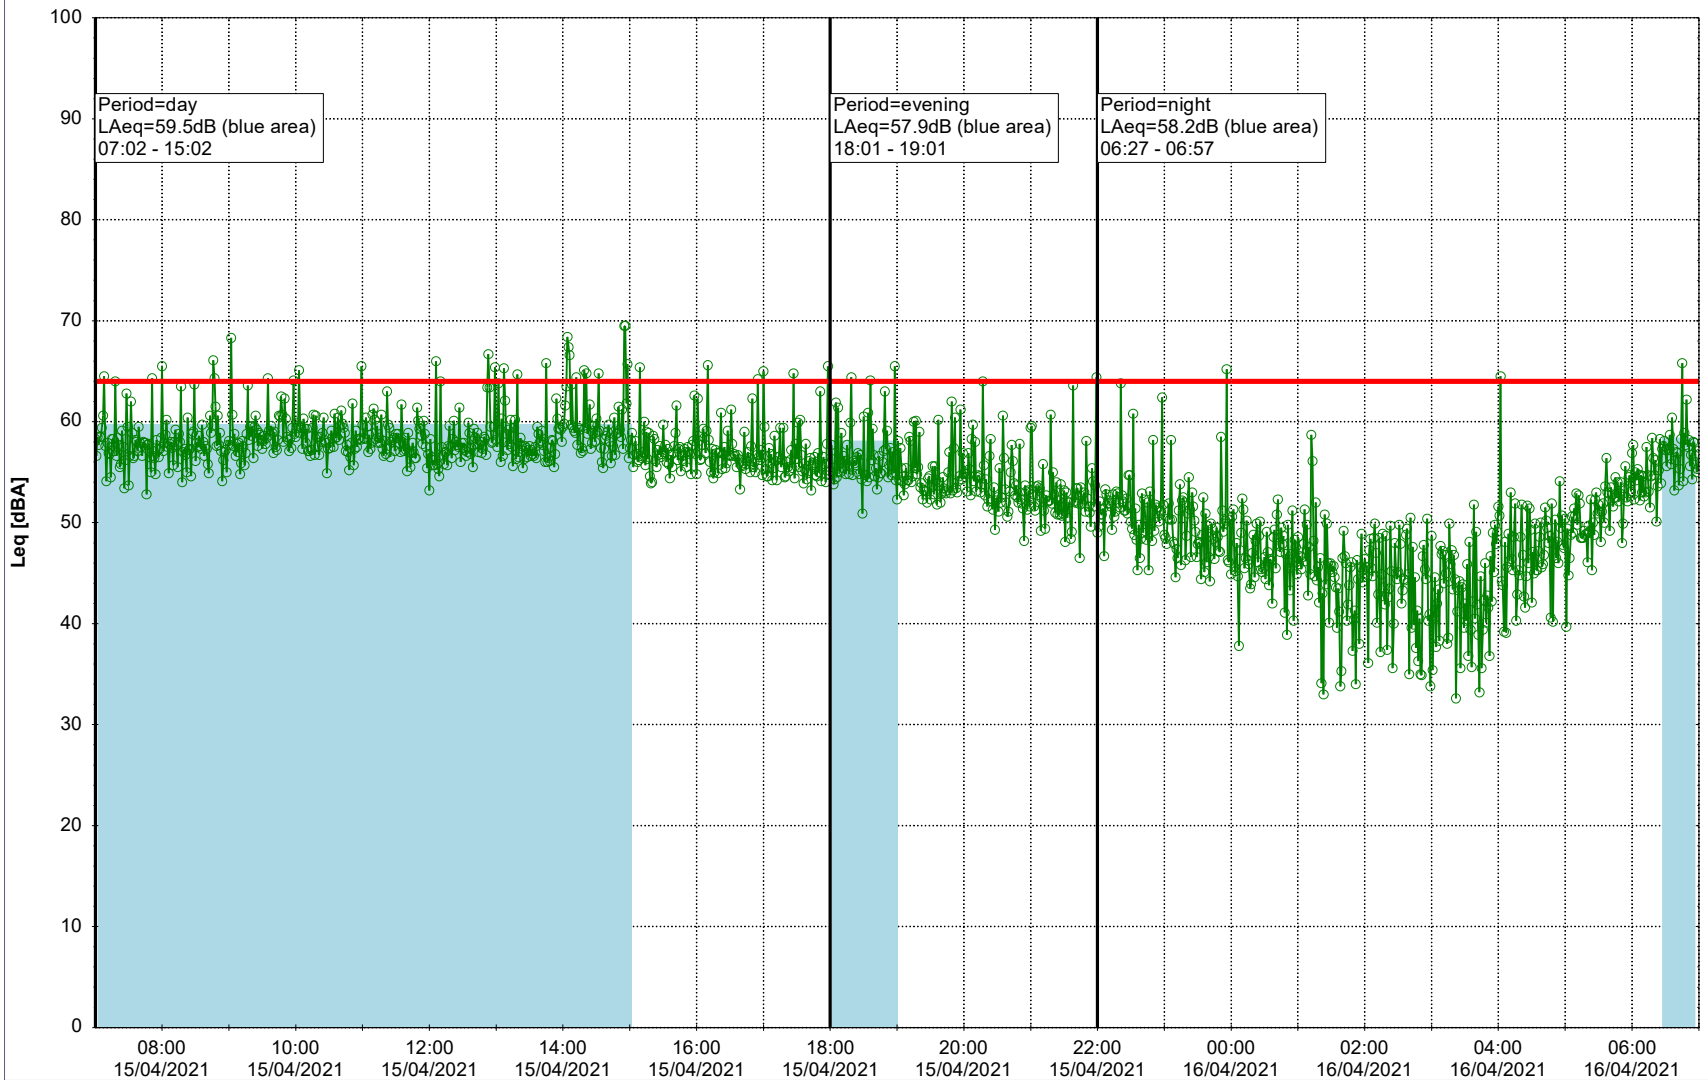

Noise Time Related Diagram

15/04/2021
16/04/2021

○○○ GAB_NS01