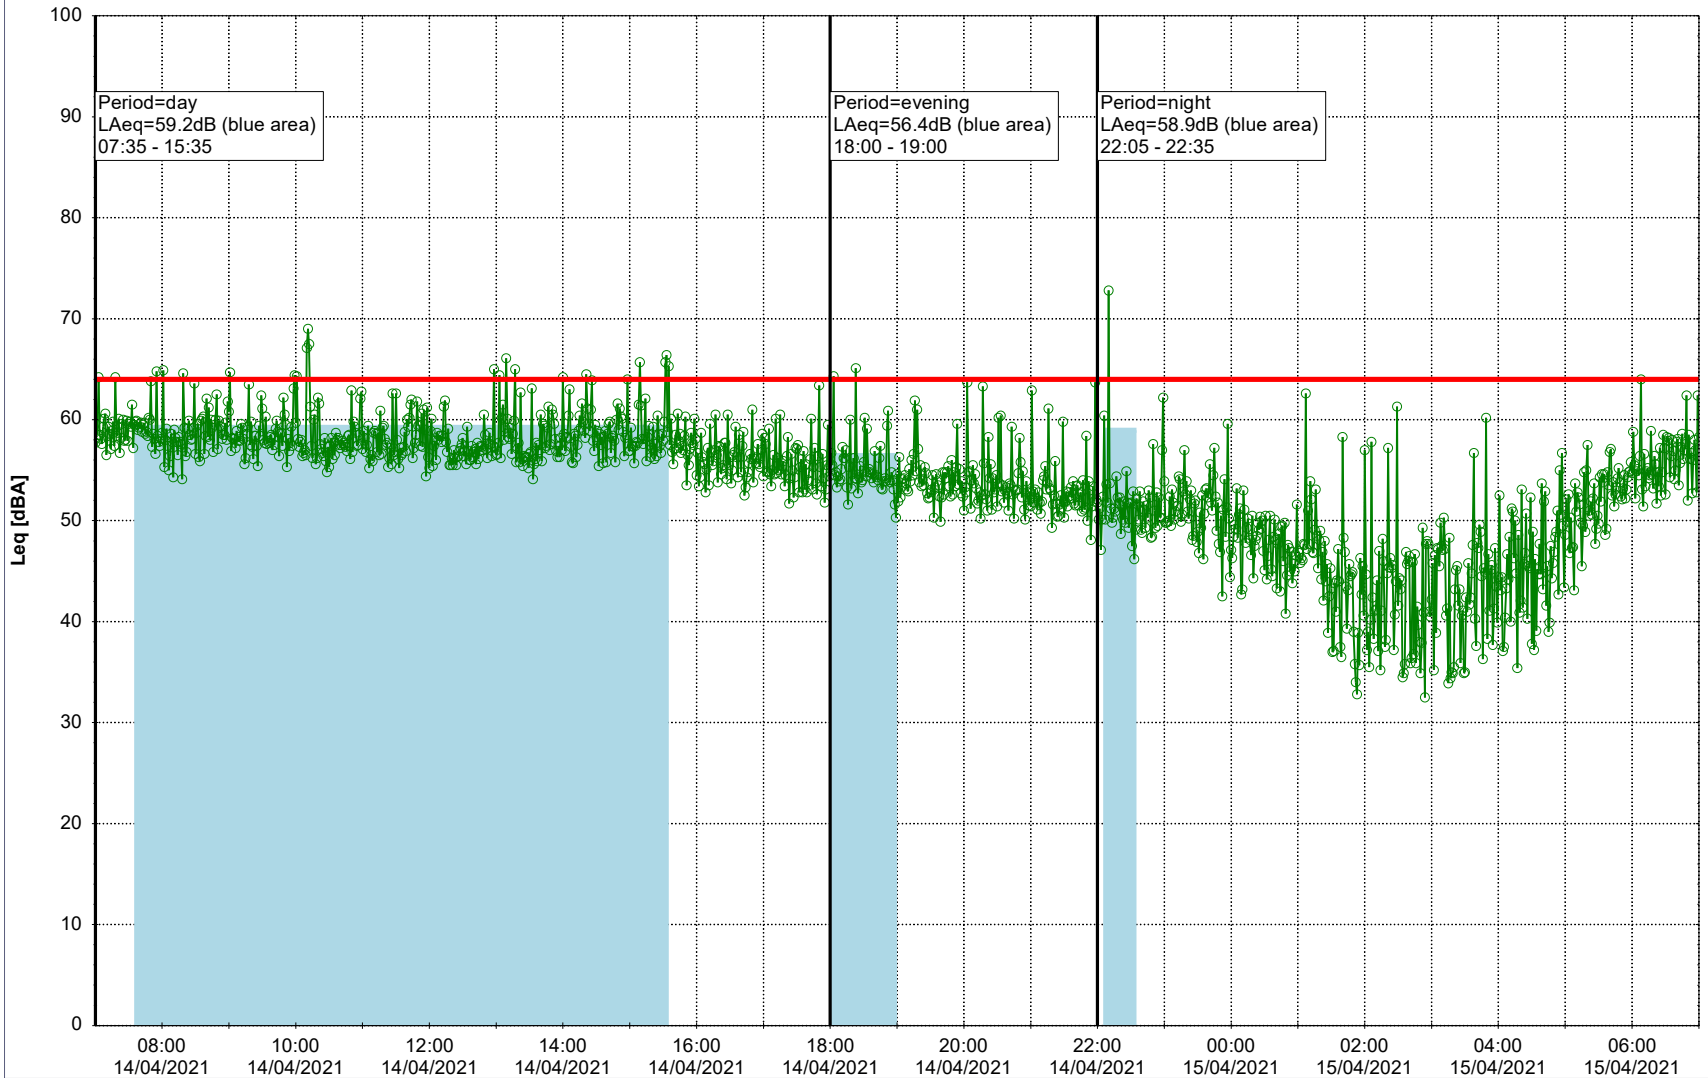

Noise Time Related Diagram

14/04/2021
15/04/2021

○○○ GAB_NS01