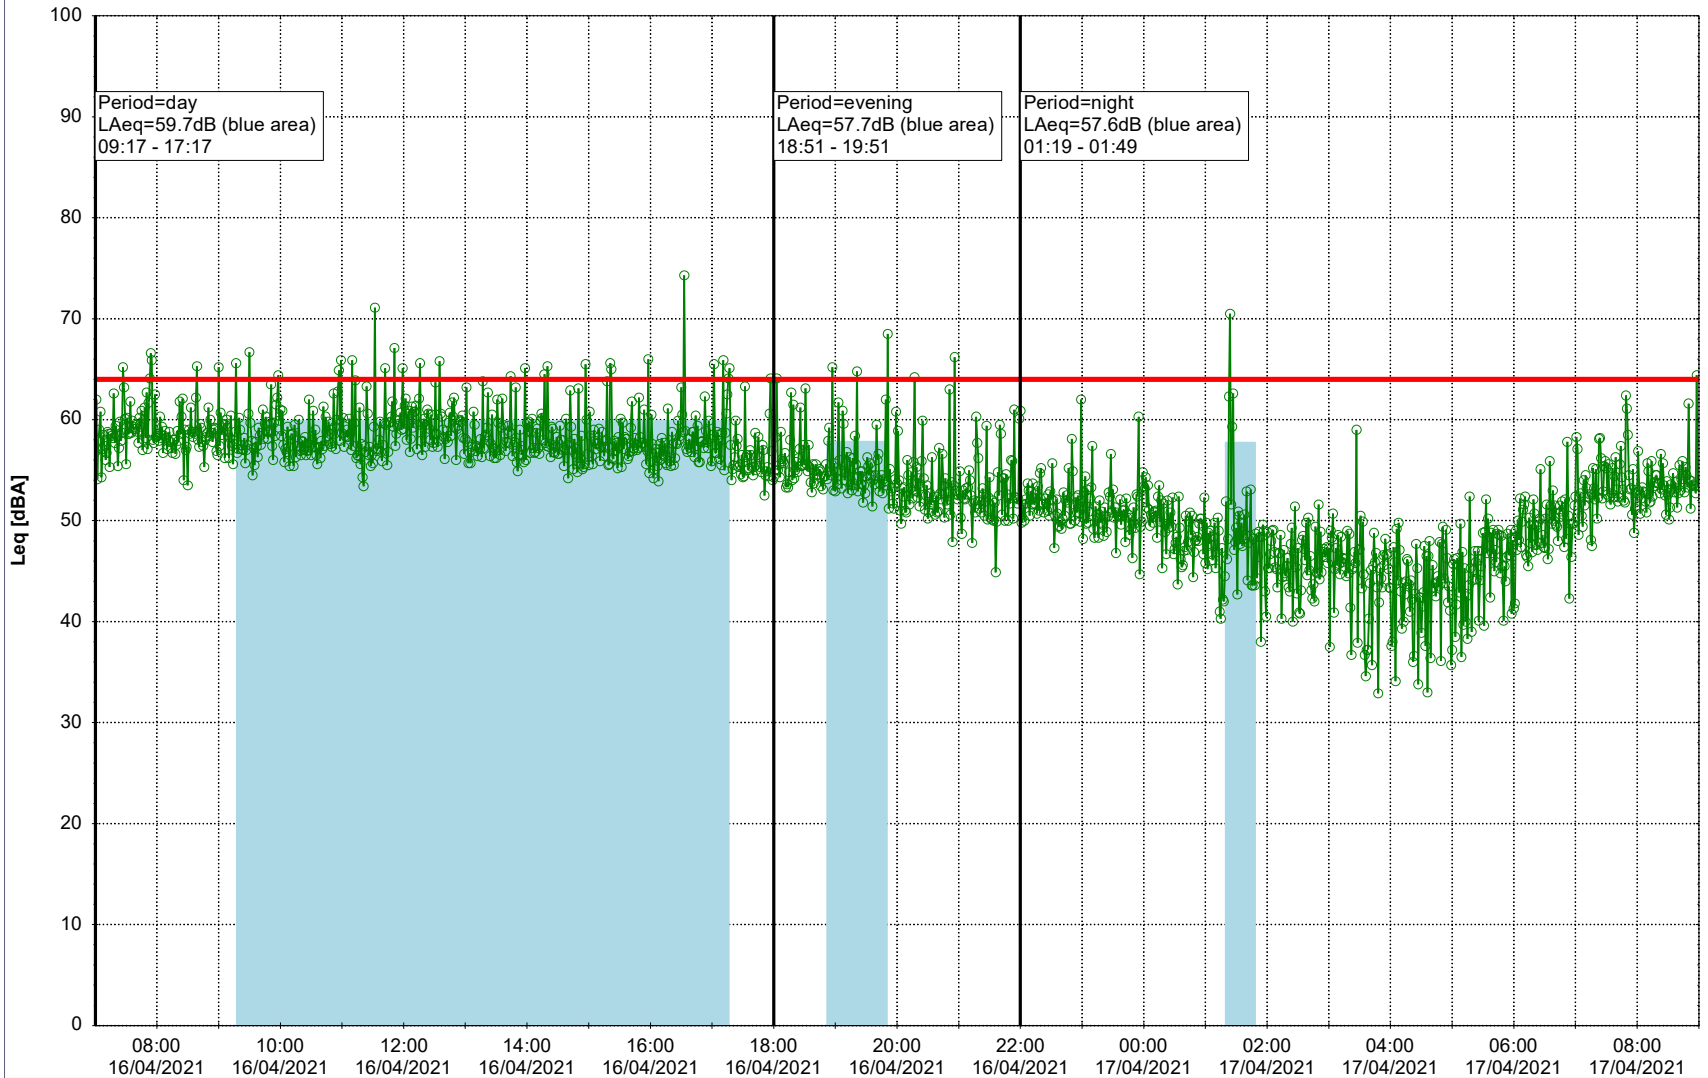

Noise Time Related Diagram

16/04/2021
17/04/2021

○○○ GAB_NS01