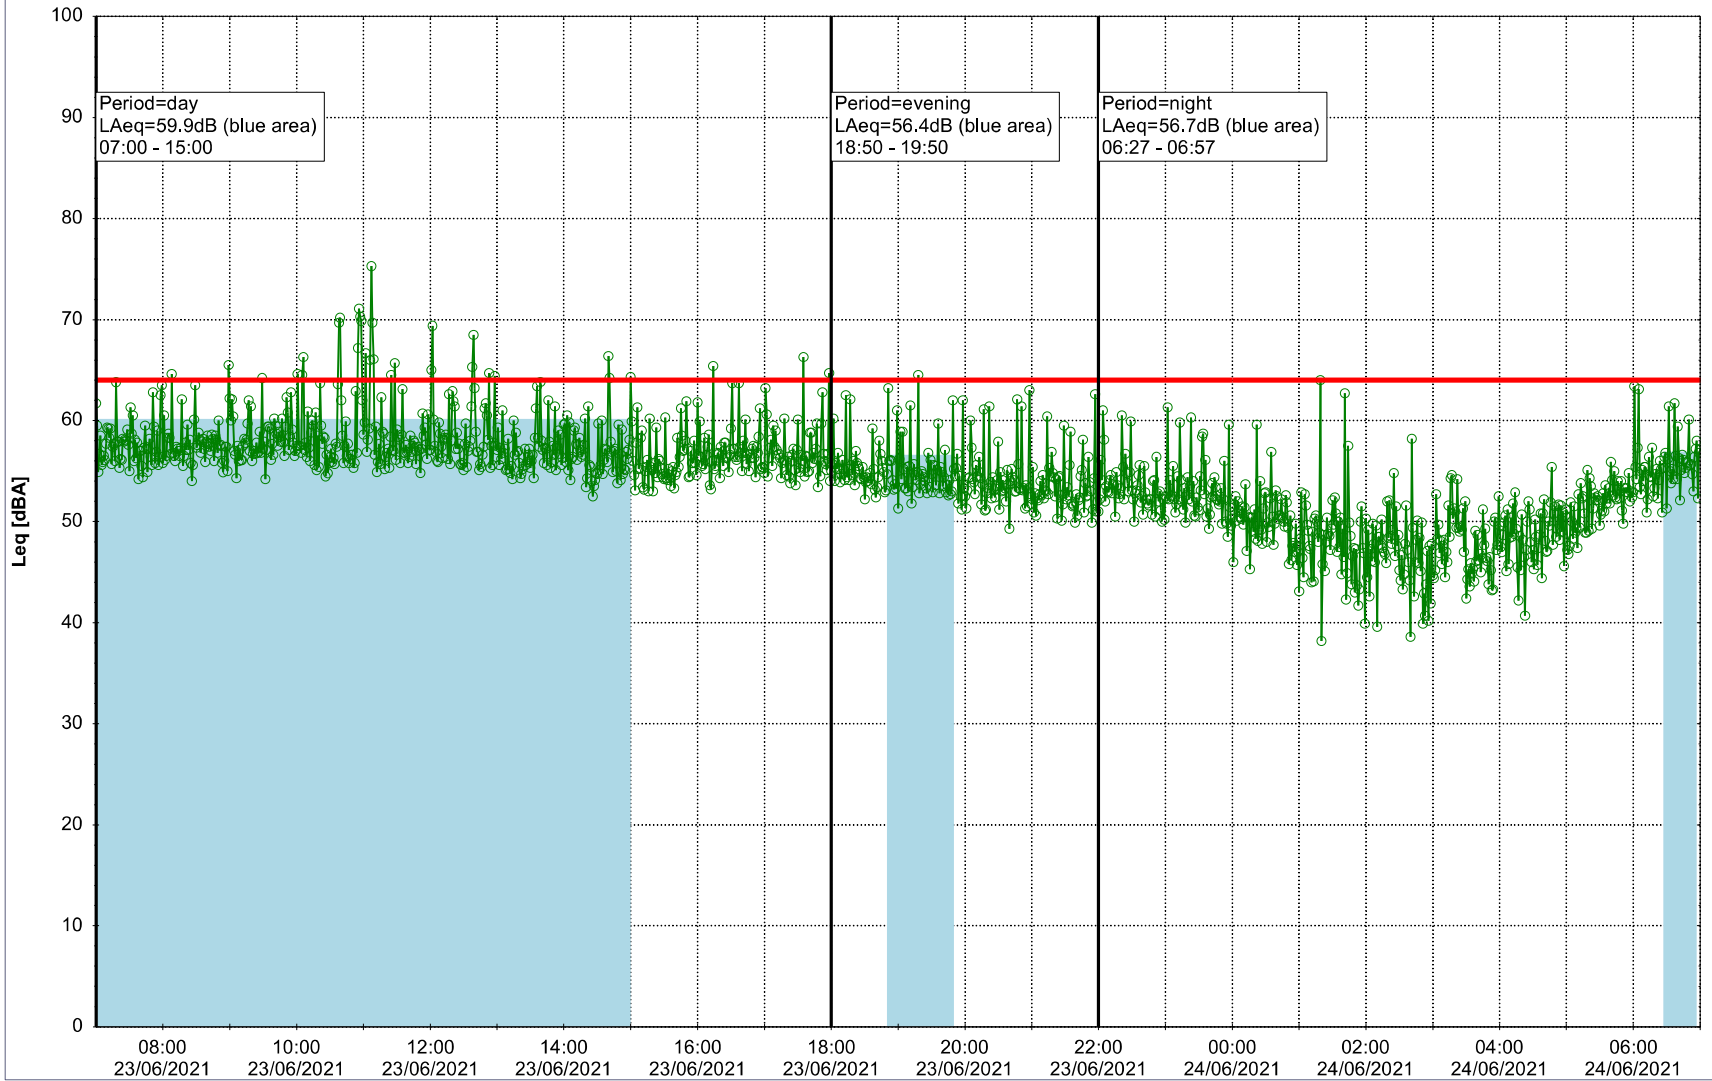

22/06/2021
23/06/2021

Plan View

Remarks

...

Noise Time Related Diagram

○○○○ GAB_NS01

Project: Kronos Sydhavnen
Construction: Gåsebæk
Location: N-V

23/06/2021
24/06/2021

Noise Time Related Diagram

○○○○ GAB_NS01

Remarks

...

Project: Kronos Sydhavnen
Construction: Gåsebæk
Location: N-V

Plan View

Noise Time Related Diagram

24/06/2021
25/06/2021

○○○○ GAB_NS01

Remarks

...

Project: Kronos Sydhavnen
Construction: Gåsebæk
Location: N-V

Plan View

Remarks

...

Noise Time Related Diagram

○○○ GAB_NS01

Project: Kronos Sydhavnen
Construction: Gåsebæk
Location: N-V

Plan View

Remarks

...

Noise Time Related Diagram

27/06/2021
28/06/2021

○○○○ GAB_NS01