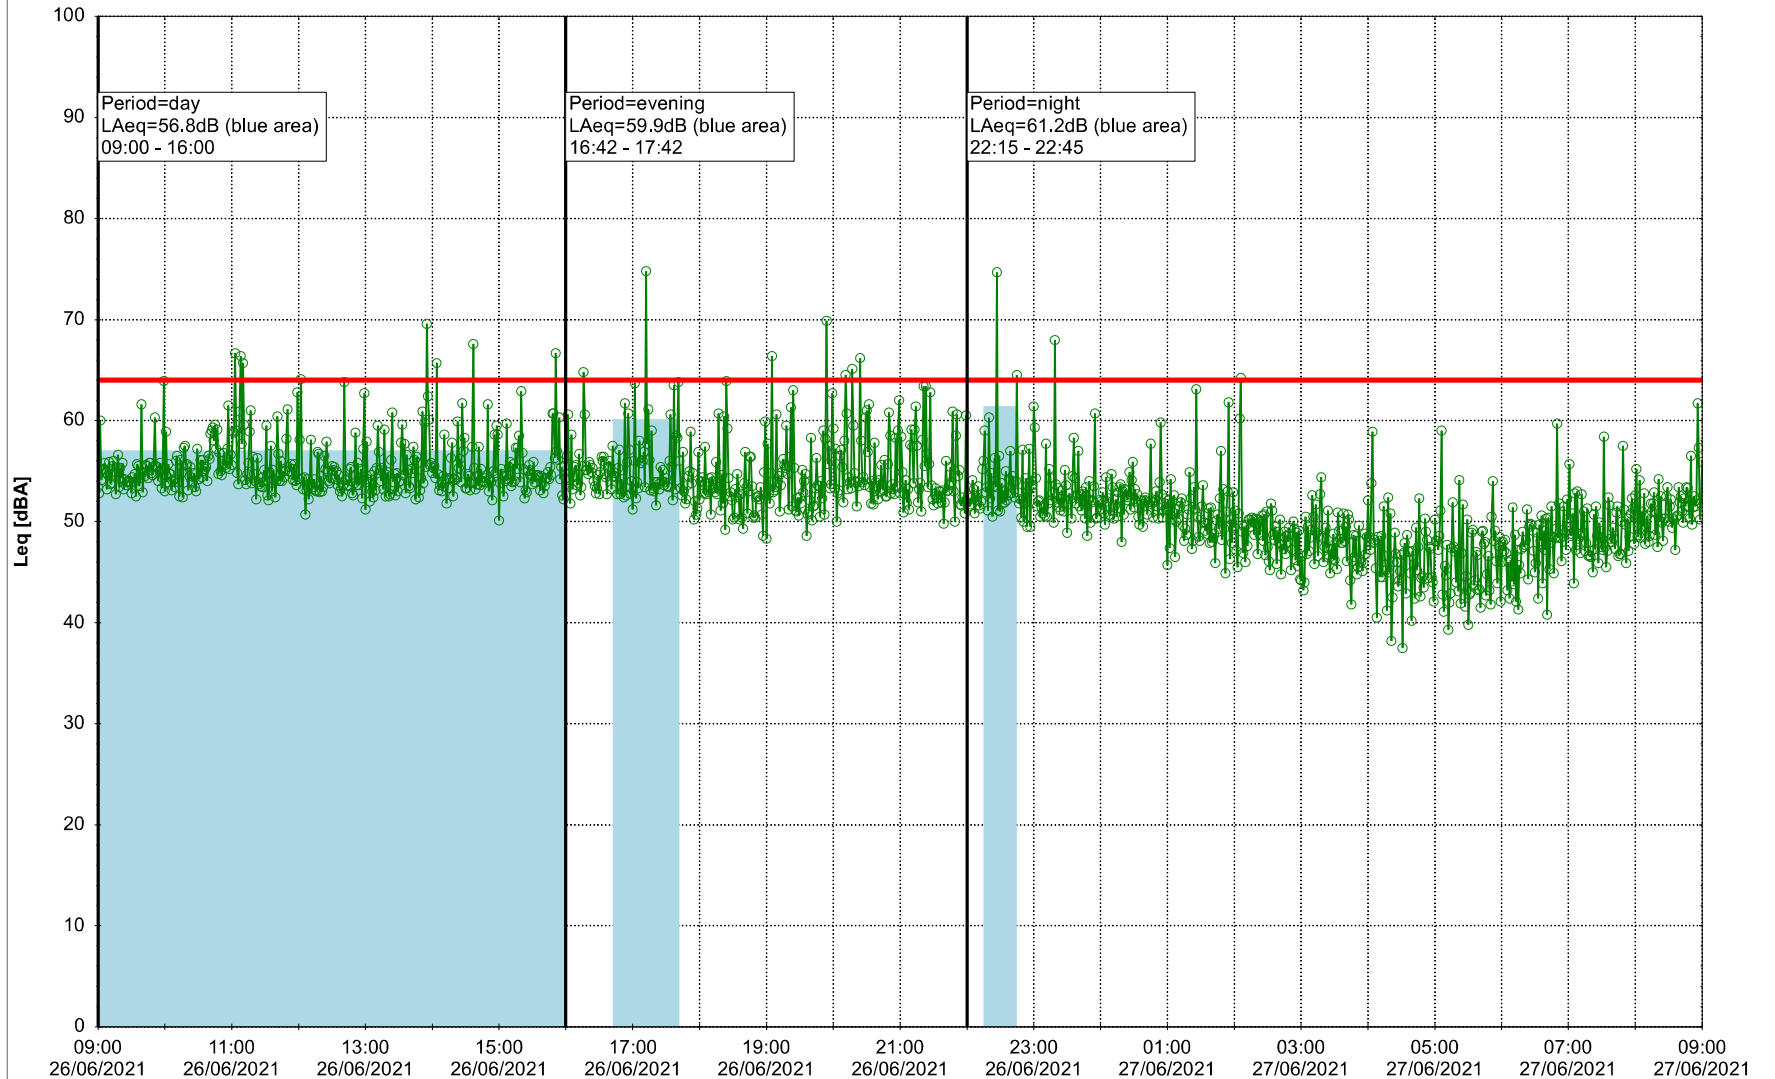

25/06/2021
26/06/2021

○○○○ GAB_NS01

Project: Kronos Sydhavnen
Construction: Gåsebæk
Location: N-V

Plan View

Remarks

...

Noise Time Related Diagram

26/06/2021
27/06/2021

○○○ GAB_NS01

Project: Kronos Sydhavnen
Construction: Gåsebæk
Location: N-V

Plan View

Remarks

...

Noise Time Related Diagram

27/06/2021
28/06/2021

○○○○ GAB_NS01