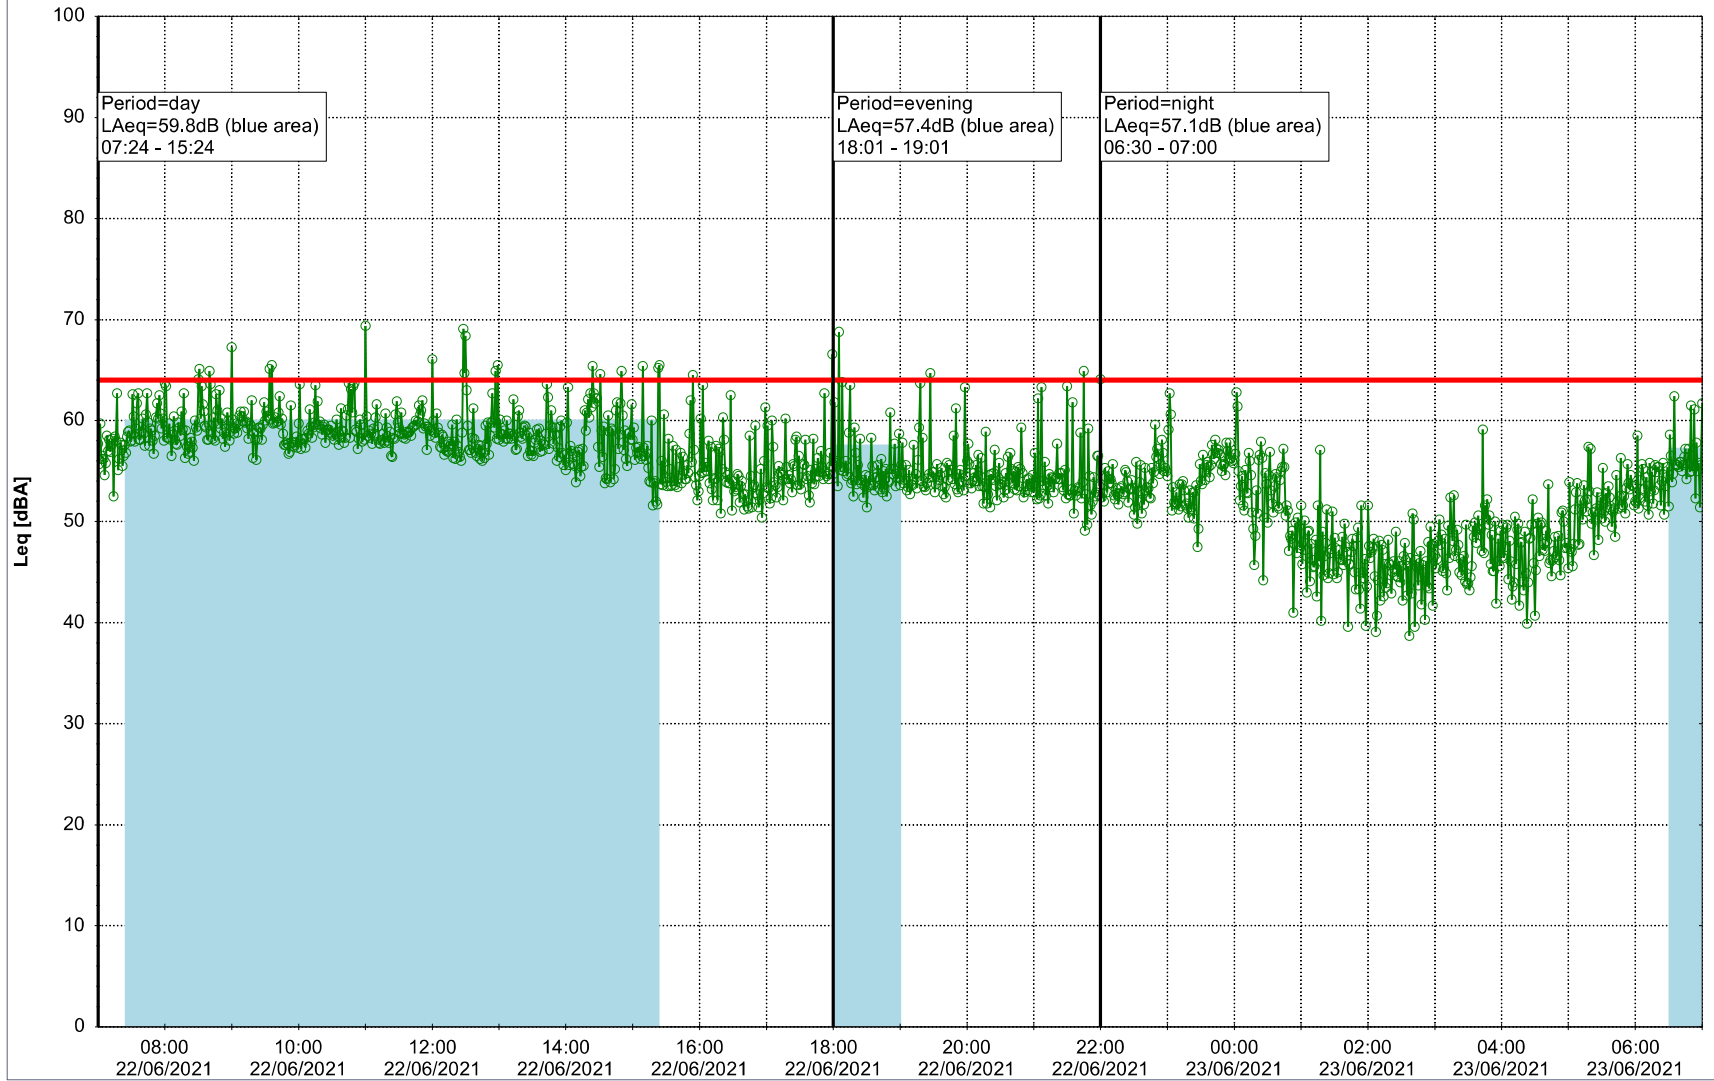

22/06/2021
23/06/2021

Plan View

Remarks

...

Noise Time Related Diagram

○○○○ GAB_NS01

Project: Kronos Sydhavnen
Construction: Gåsebæk
Location: N-V

23/06/2021
24/06/2021

Noise Time Related Diagram

○○○○ GAB_NS01

Remarks

...

Project: Kronos Sydhavnen
Construction: Gåsebæk
Location: N-V

Plan View

Noise Time Related Diagram

24/06/2021
25/06/2021

○○○○ GAB_NS01

Remarks

...

Project: Kronos Sydhavnen
Construction: Gåsebæk
Location: N-V

Plan View

Remarks

...

Noise Time Related Diagram

○○○ GAB_NS01

Project: Kronos Sydhavnen
Construction: Gåsebæk
Location: N-V

Plan View

Remarks

...

Noise Time Related Diagram

27/06/2021
28/06/2021

○○○○ GAB_NS01