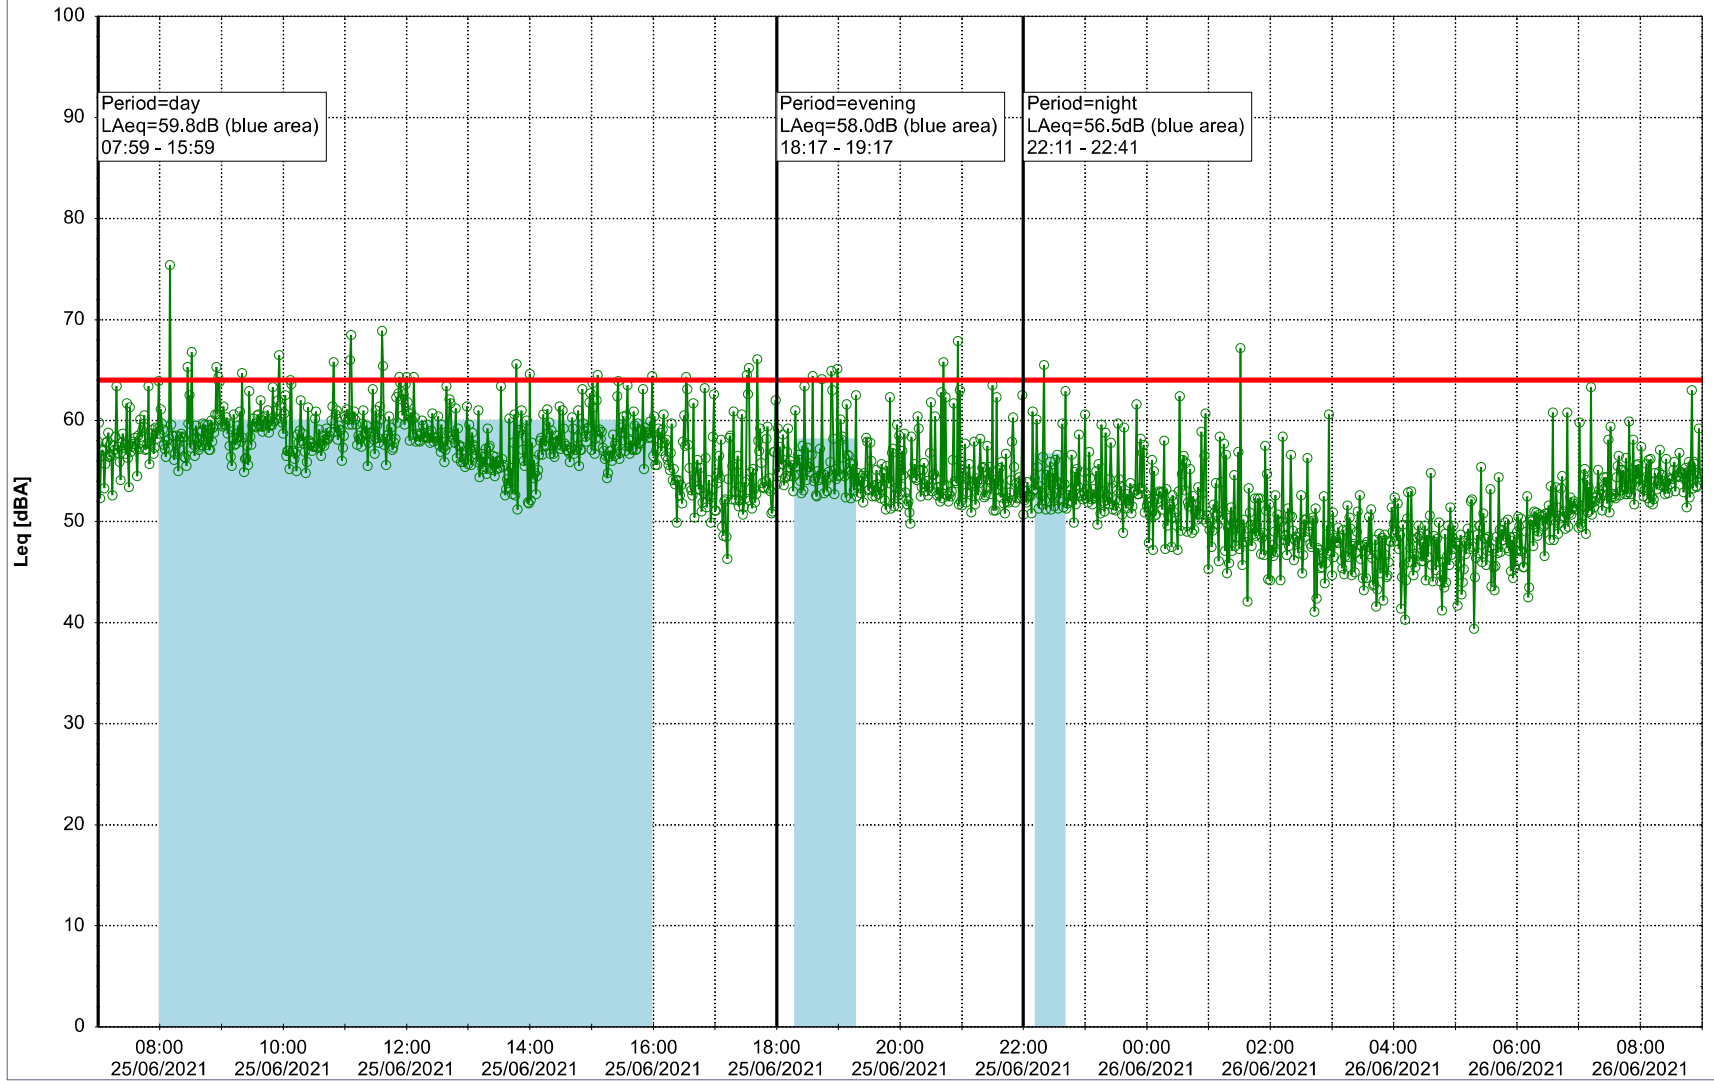

Noise Time Related Diagram

○○○○ GAB_NS01

Remarks

...

Project: Kronos Sydhavnen
Construction: Gåsebæk
Location: N-V

Plan View

Noise Time Related Diagram

24/06/2021
25/06/2021

○○○○ GAB_NS01

Remarks

...

Project: Kronos Sydhavnen
Construction: Gåsebæk
Location: N-V

Plan View

Remarks

...

Noise Time Related Diagram

25/06/2021
26/06/2021

○○○○ GAB_NS01

Project: Kronos Sydhavnen
Construction: Gåsebæk
Location: N-V

Plan View

Remarks

...

Noise Time Related Diagram

26/06/2021
27/06/2021

○○○ GAB_NS01

Project: Kronos Sydhavnen
Construction: Gåsebæk
Location: N-V

Plan View

Remarks

...

Noise Time Related Diagram

27/06/2021
28/06/2021

○○○○ GAB_NS01