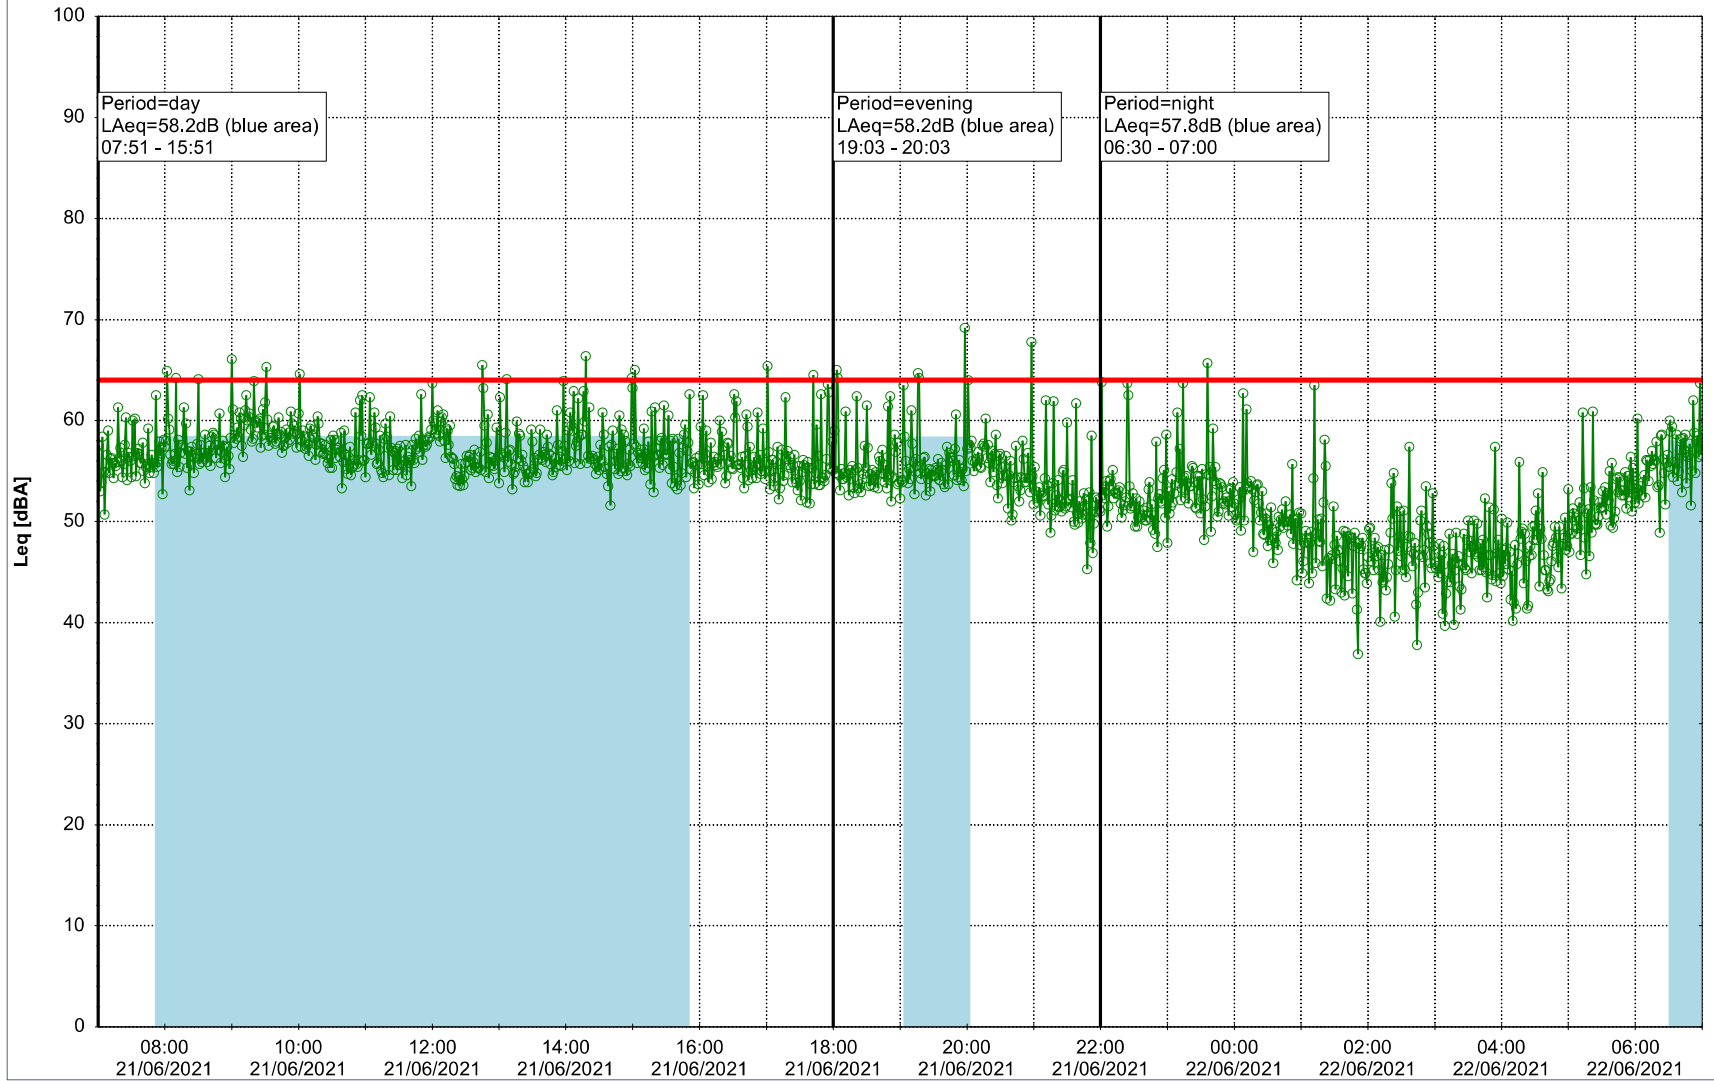

Project: Kronos Sydhavnen
Construction: Gåsebæk
Location: N-V

Plan View

Remarks

...

Noise Time Related Diagram

21/06/2021
22/06/2021

○○○ GAB_NS01

Project: Kronos Sydhavnen
Construction: Gåsebæk
Location: N-V

22/06/2021
23/06/2021

Plan View

Remarks

...

Noise Time Related Diagram

○○○○ GAB_NS01

Project: Kronos Sydhavnen
Construction: Gåsebæk
Location: N-V

23/06/2021
24/06/2021

Noise Time Related Diagram

○○○○ GAB_NS01

Remarks

...

Project: Kronos Sydhavnen
Construction: Gåsebæk
Location: N-V

Plan View

Noise Time Related Diagram

24/06/2021
25/06/2021

○○○ GAB_NS01

Project: Kronos Sydhavnen
Construction: Gåsebæk
Location: N-V

Plan View

Remarks

...

Noise Time Related Diagram

27/06/2021
28/06/2021

○○○○ GAB_NS01