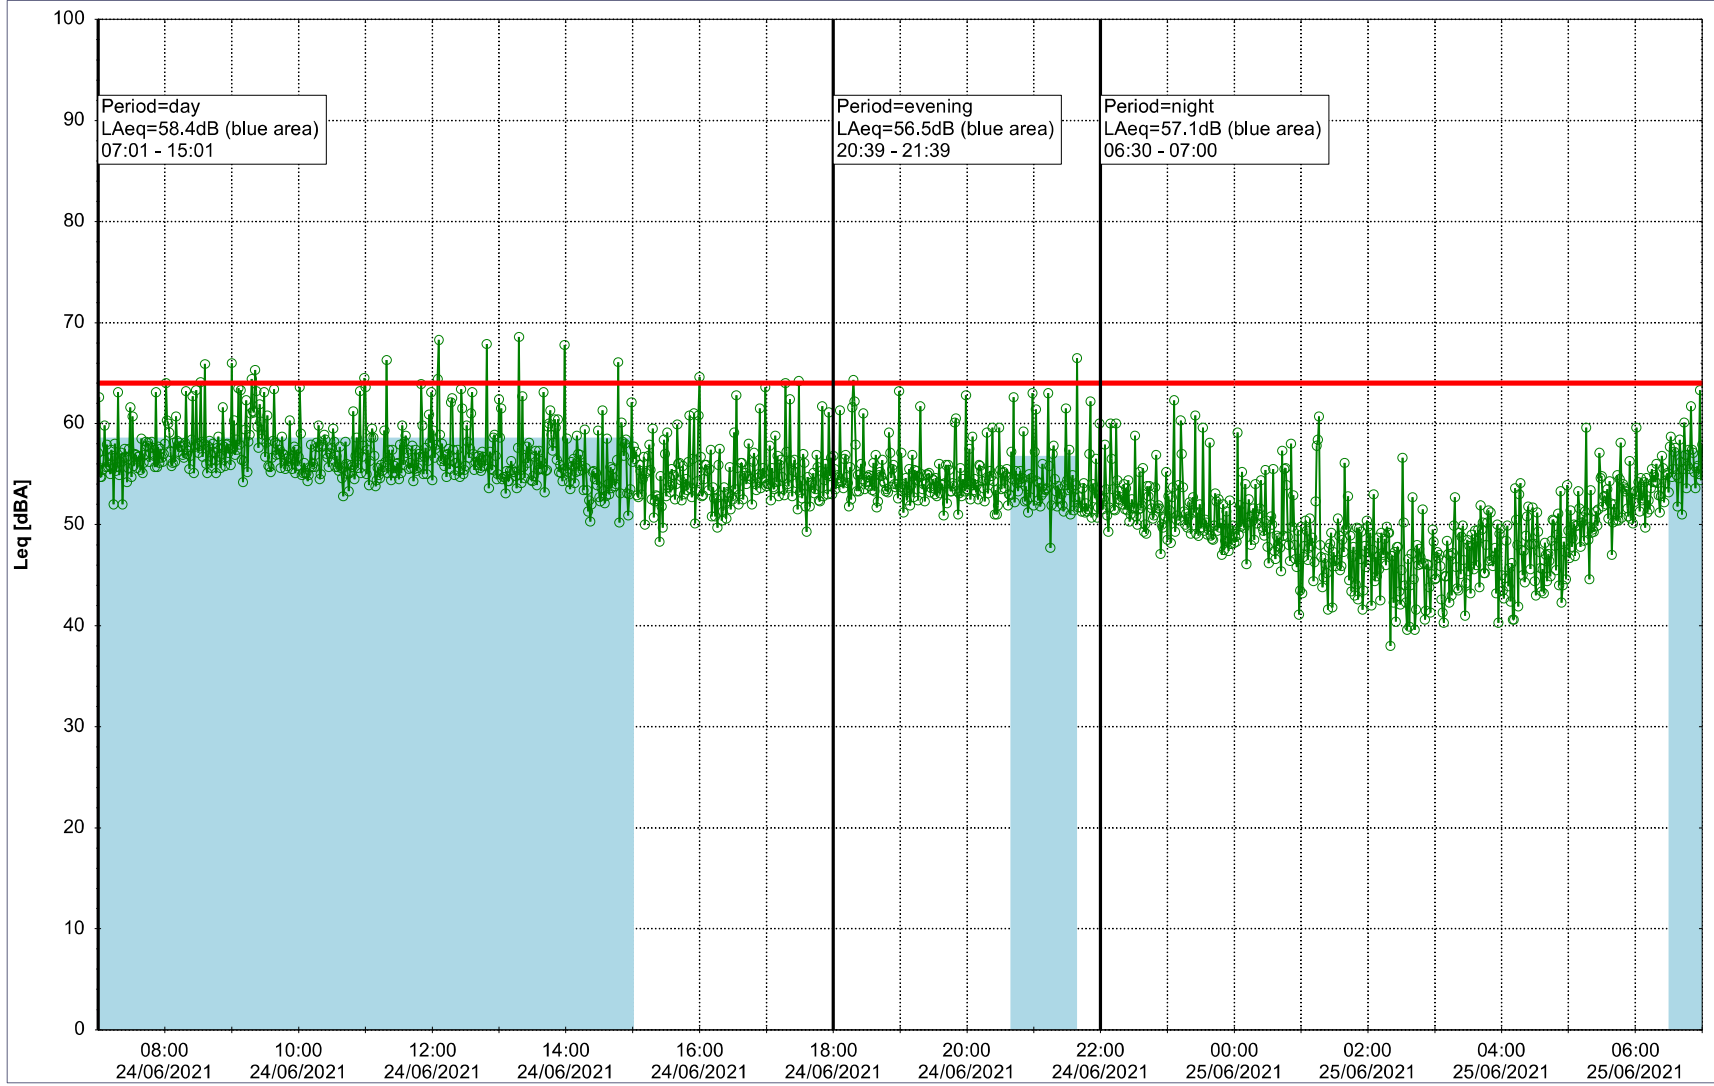

Noise Time Related Diagram

○○○○ GAB_NS01

Remarks

...

Project: Kronos Sydhavnen
Construction: Gåsebæk
Location: N-V

Plan View

Noise Time Related Diagram

24/06/2021
25/06/2021

○○○○ GAB_NS01

Remarks

...

Project: Kronos Sydhavnen
Construction: Gåsebæk
Location: N-V

Plan View

Remarks

...

Noise Time Related Diagram

25/06/2021
26/06/2021

○○○○ GAB_NS01

Project: Kronos Sydhavnen
Construction: Gåsebæk
Location: N-V

Plan View

Remarks

...

Noise Time Related Diagram

26/06/2021
27/06/2021

○○○ GAB_NS01

Project: Kronos Sydhavnen
Construction: Gåsebæk
Location: N-V

Plan View

Remarks

...

Noise Time Related Diagram

27/06/2021
28/06/2021

○○○○ GAB_NS01