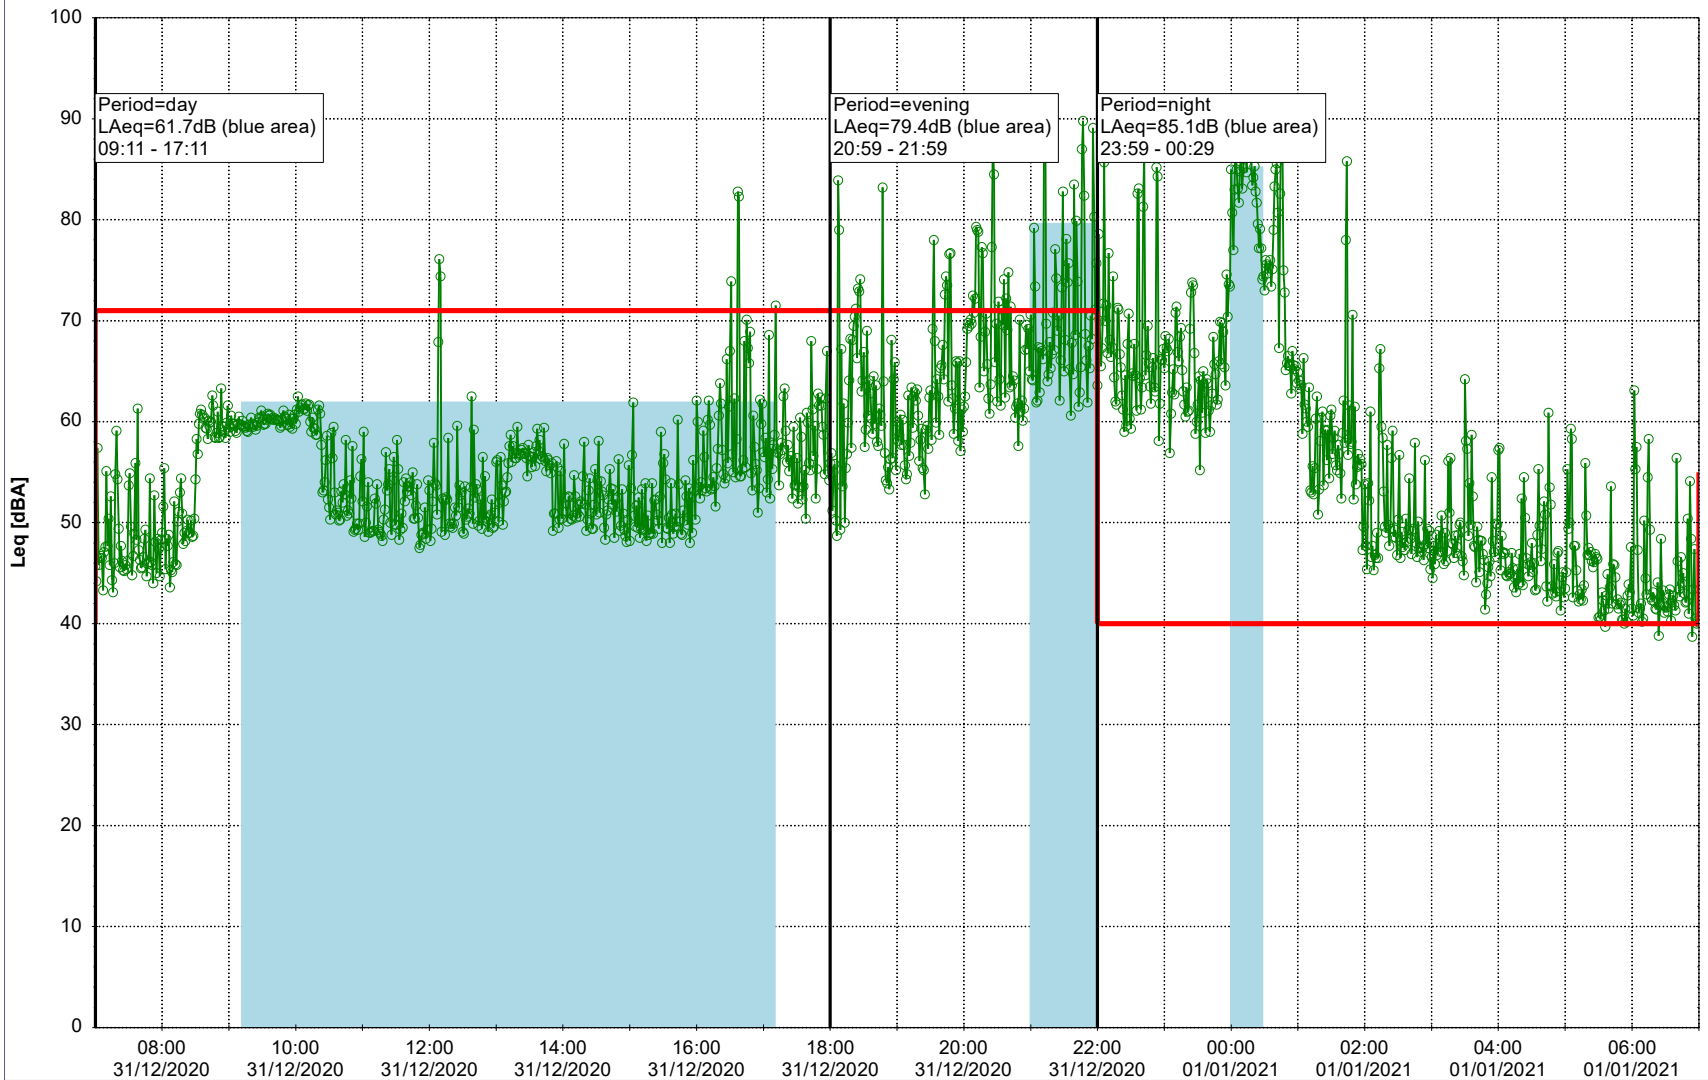

### Noise Time Related Diagram

30/12/2020  
31/12/2020

○ NEL\_NS01

**Project:** Kronos Sydhavnen  
**Construction:** Ny Ellebjerg  
**Location:** N-V

Plan View

Remarks

...

### Noise Time Related Diagram

31/12/2020  
01/01/2021

○ ○ ○ ○ NEL\_NS01

Project: Kronos Sydhavnen  
Construction: Ny Ellebjerg  
Location: N-V

01/01/2021  
02/01/2021

Plan View

Remarks

...

### Noise Time Related Diagram

○ ○ ○ ○ NEL\_NS01

**Project:** Kronos Sydhavnen  
**Construction:** Ny Ellebjerg  
**Location:** N-V

Plan View

Remarks

...

### Noise Time Related Diagram

02/01/2021  
03/01/2021

○ ○ ○ ○ NEL\_NS01

Project: Kronos Sydhavnen  
Construction: Ny Ellebjerg  
Location: N-V

Plan View

Remarks

...