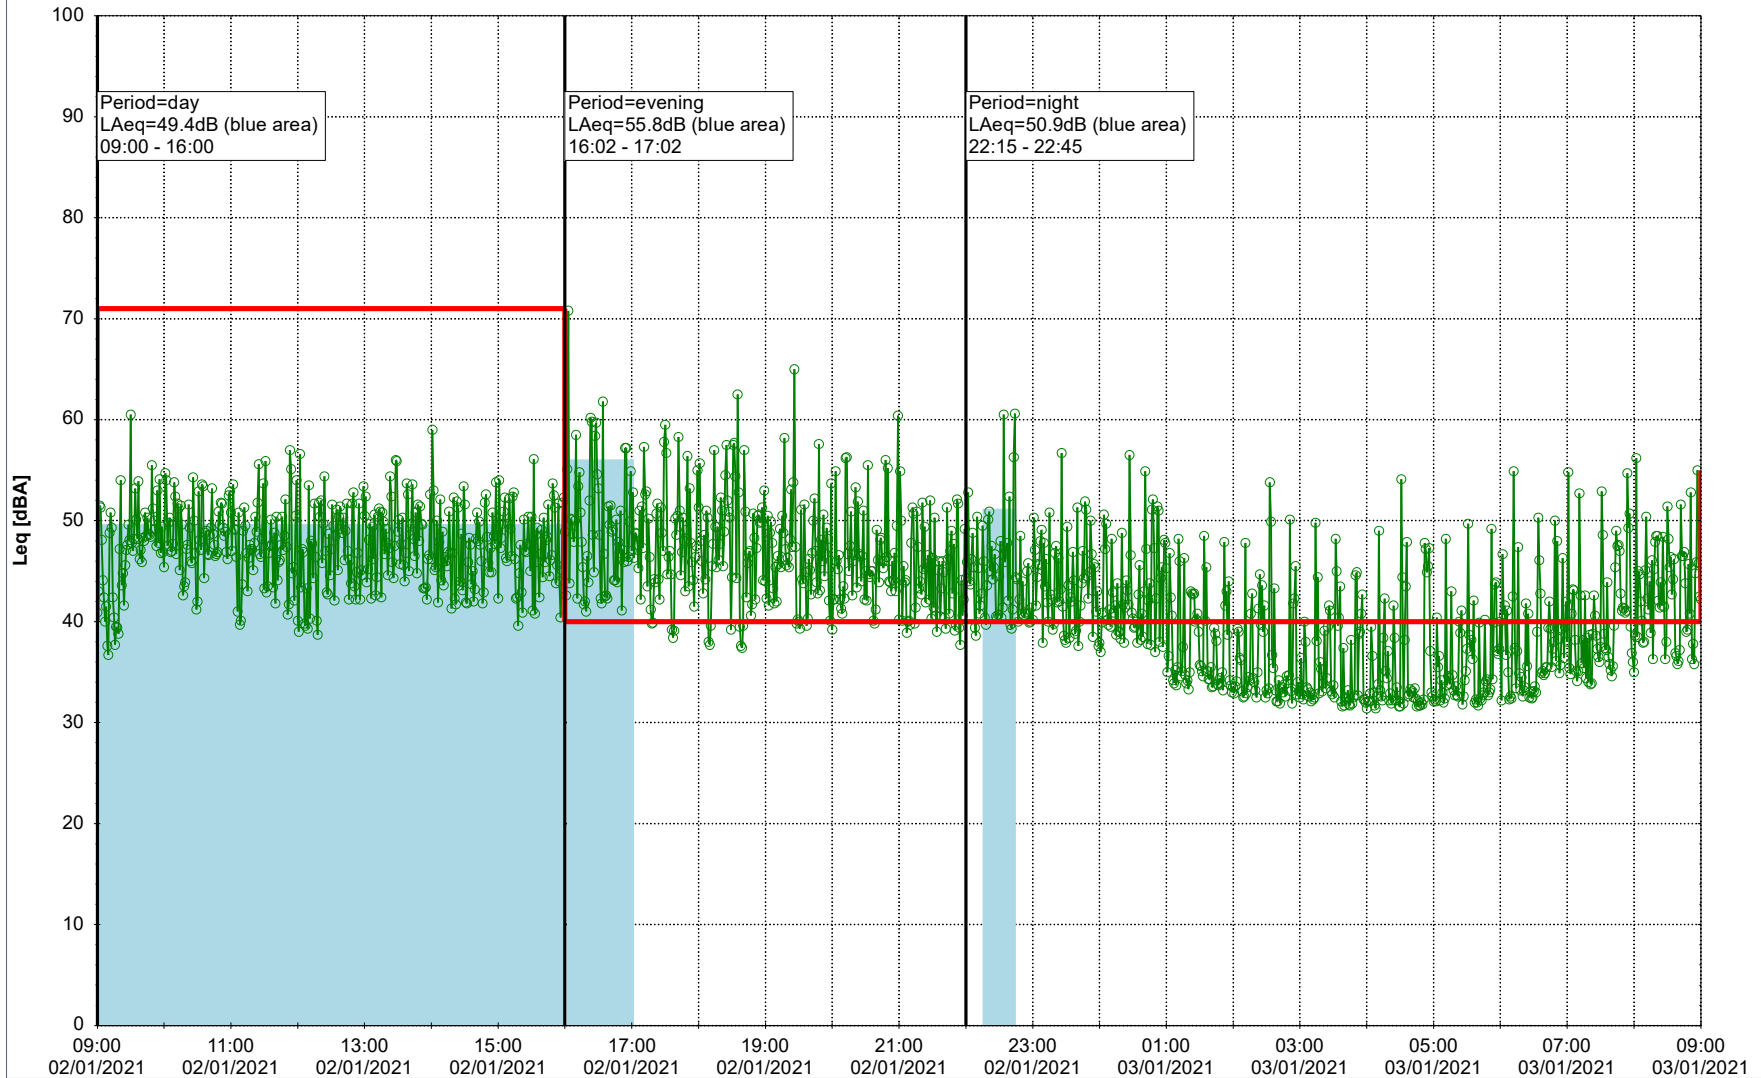

### Noise Time Related Diagram

31/12/2020  
01/01/2021

○ ○ ○ ○ NEL\_NS01

Project: Kronos Sydhavnen  
Construction: Ny Ellebjerg  
Location: N-V

01/01/2021  
02/01/2021

Plan View

Remarks

...

### Noise Time Related Diagram

○ ○ ○ ○ NEL\_NS01

**Project:** Kronos Sydhavnen  
**Construction:** Ny Ellebjerg  
**Location:** N-V

Plan View

Remarks

...

### Noise Time Related Diagram

02/01/2021  
03/01/2021

○ ○ ○ ○ NEL\_NS01

Project: Kronos Sydhavnen  
Construction: Ny Ellebjerg  
Location: N-V

Plan View

Remarks

...