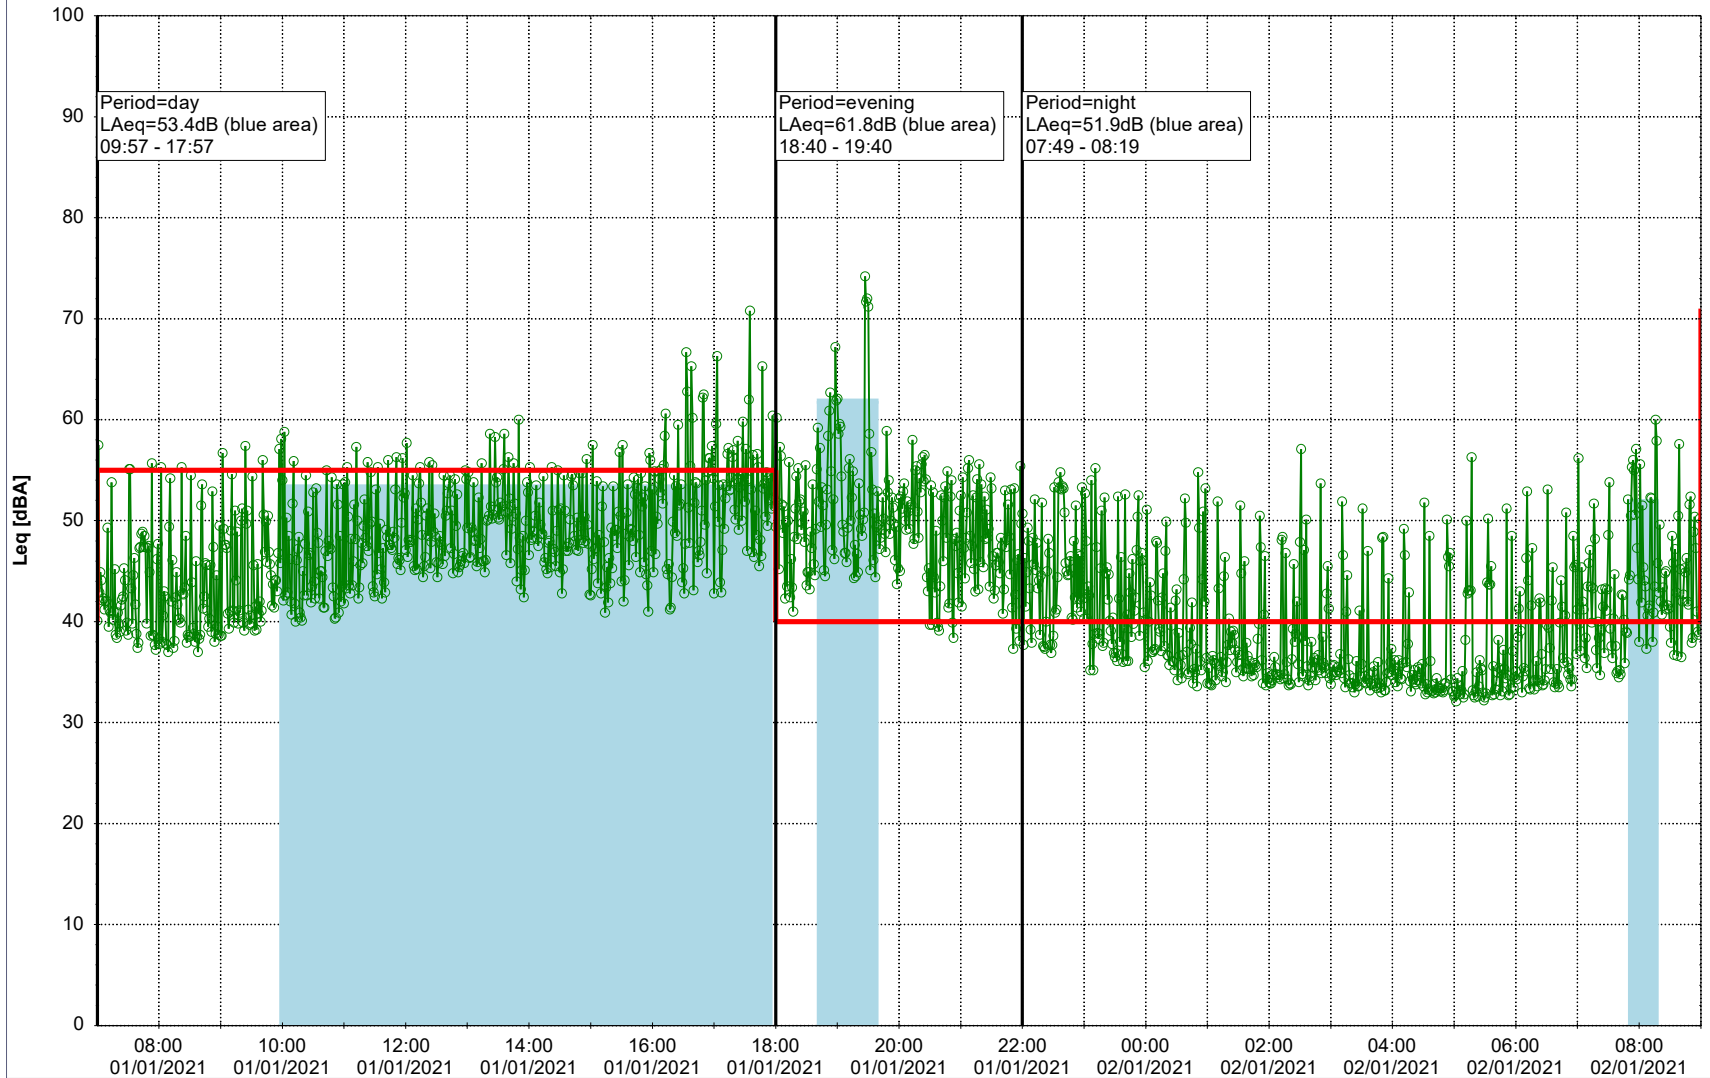

### Noise Time Related Diagram

31/12/2020  
01/01/2021

○ ○ ○ ○ NEL\_NS01

Project: Kronos Sydhavnen  
Construction: Ny Ellebjerg  
Location: N-V

01/01/2021  
02/01/2021

Plan View

Remarks

...

### Noise Time Related Diagram

○ ○ ○ ○ NEL\_NS01

**Project:** Kronos Sydhavnen  
**Construction:** Ny Ellebjerg  
**Location:** N-V

Plan View

Remarks

...

### Noise Time Related Diagram

02/01/2021  
03/01/2021

○ ○ ○ ○ NEL\_NS01

Project: Kronos Sydhavnen  
Construction: Ny Ellebjerg  
Location: N-V

Plan View

Remarks

...