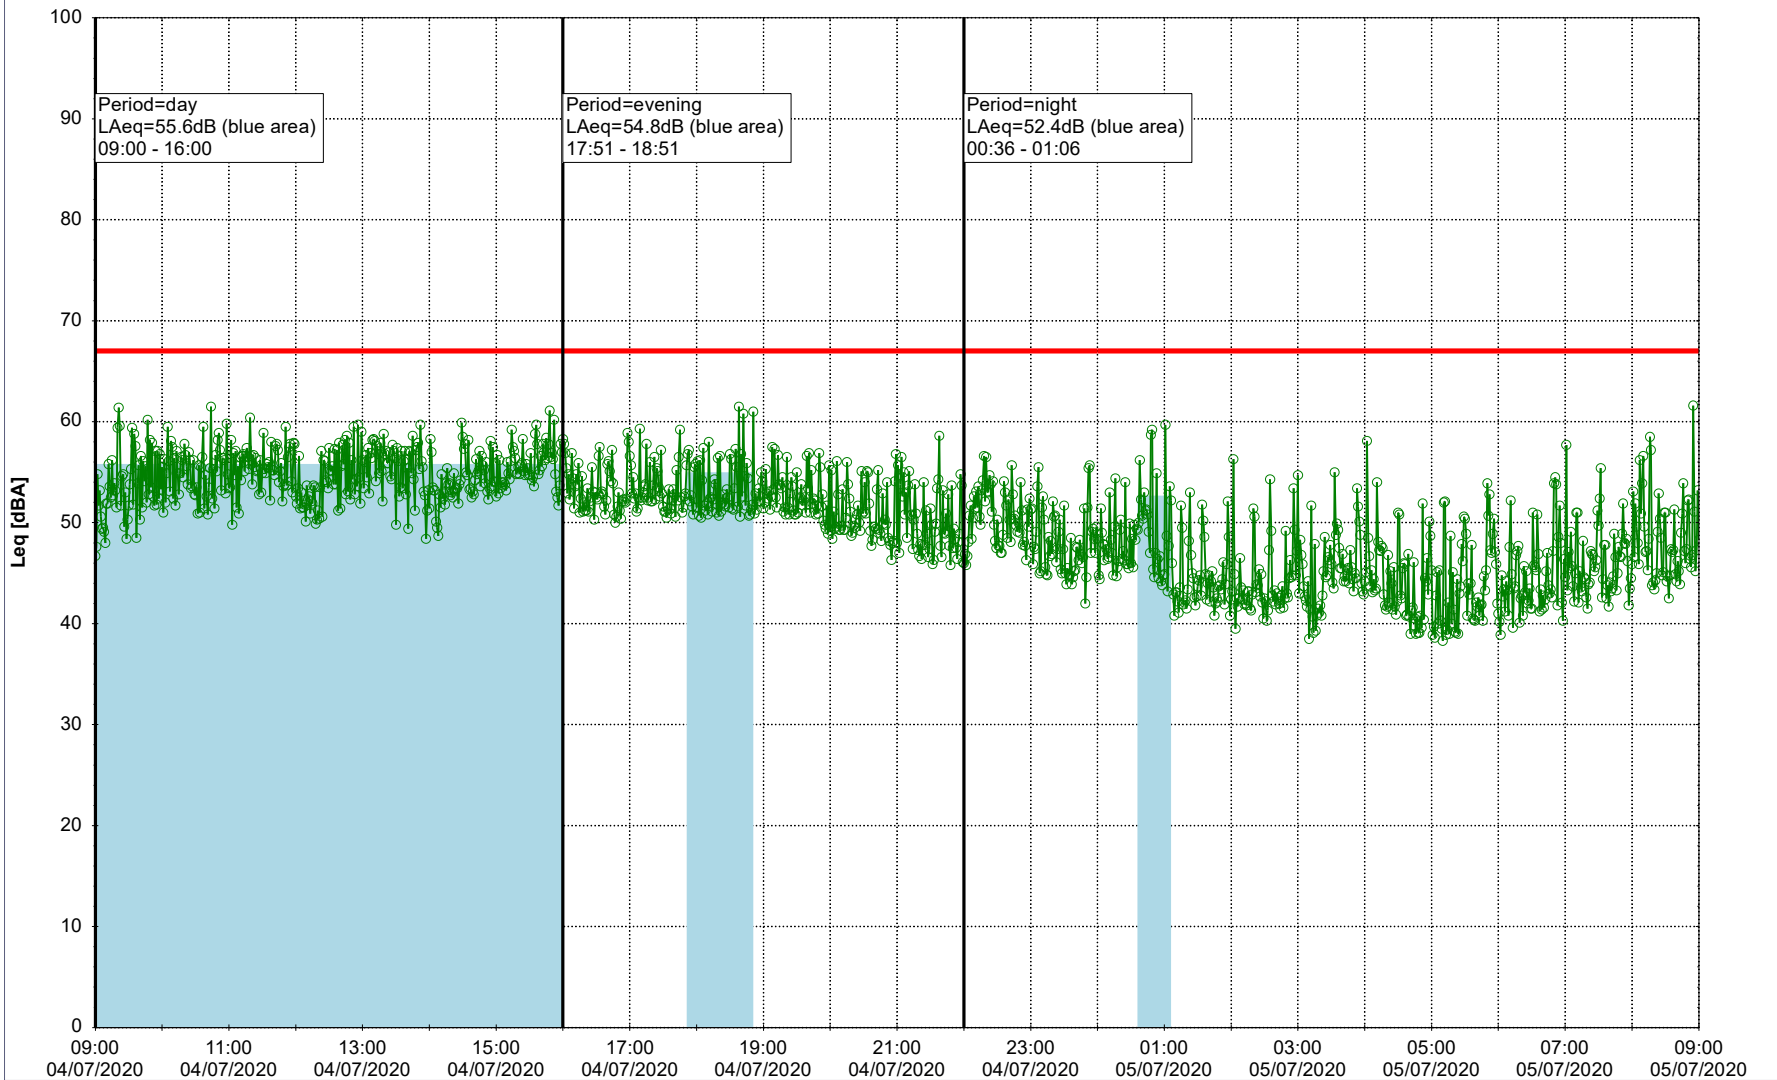

### Noise Time Related Diagram

03/07/2020  
04/07/2020

○ ○ ○ ○ NEL\_NS01

**Project:** Kronos Sydhavnen  
**Construction:** Ny Ellebjerg  
**Location:** N-V

Plan View

Remarks

...

### Noise Time Related Diagram

04/07/2020

05/07/2020

○ ○ ○ ○ NEL\_NS01

Project: Kronos Sydhavnen  
Construction: Ny Ellebjerg  
Location: N-V

Plan View

Remarks

...