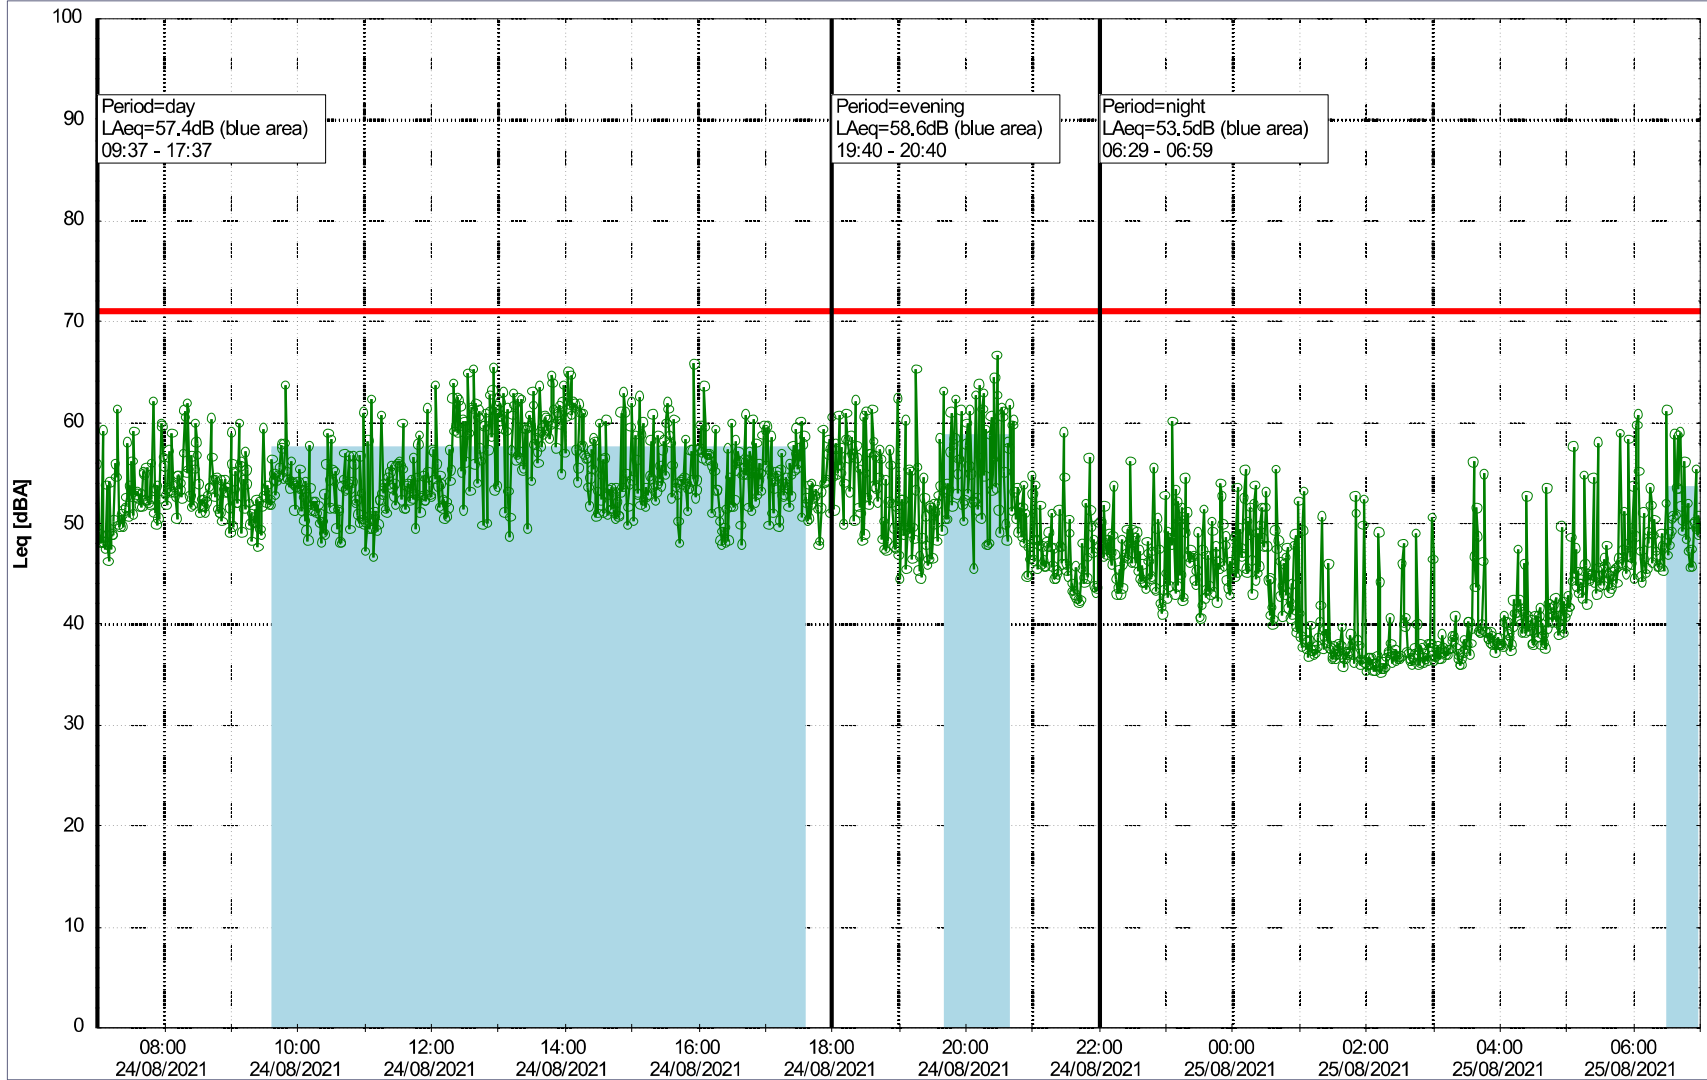

### Noise Time Related Diagram

23/08/2021  
24/08/2021

○○○○ NEL\_NS01

Project: Kronos Sydhavnen  
Construction: Ny Ellebjerg  
Location: N-V

Plan View

Remarks

...

### Noise Time Related Diagram

24/08/2021  
25/08/2021

○○○○ NEL\_NS01

**Project:** Kronos Sydhavnen  
**Construction:** Ny Ellebjerg  
**Location:** N-V

25/08/2021  
26/08/2021

Plan View

Remarks

### Noise Time Related Diagram

○○○○ NEL\_NS01

Project: Kronos Sydhavnen  
Construction: Ny Ellebjerg  
Location: N-V

Plan View

Remarks

...