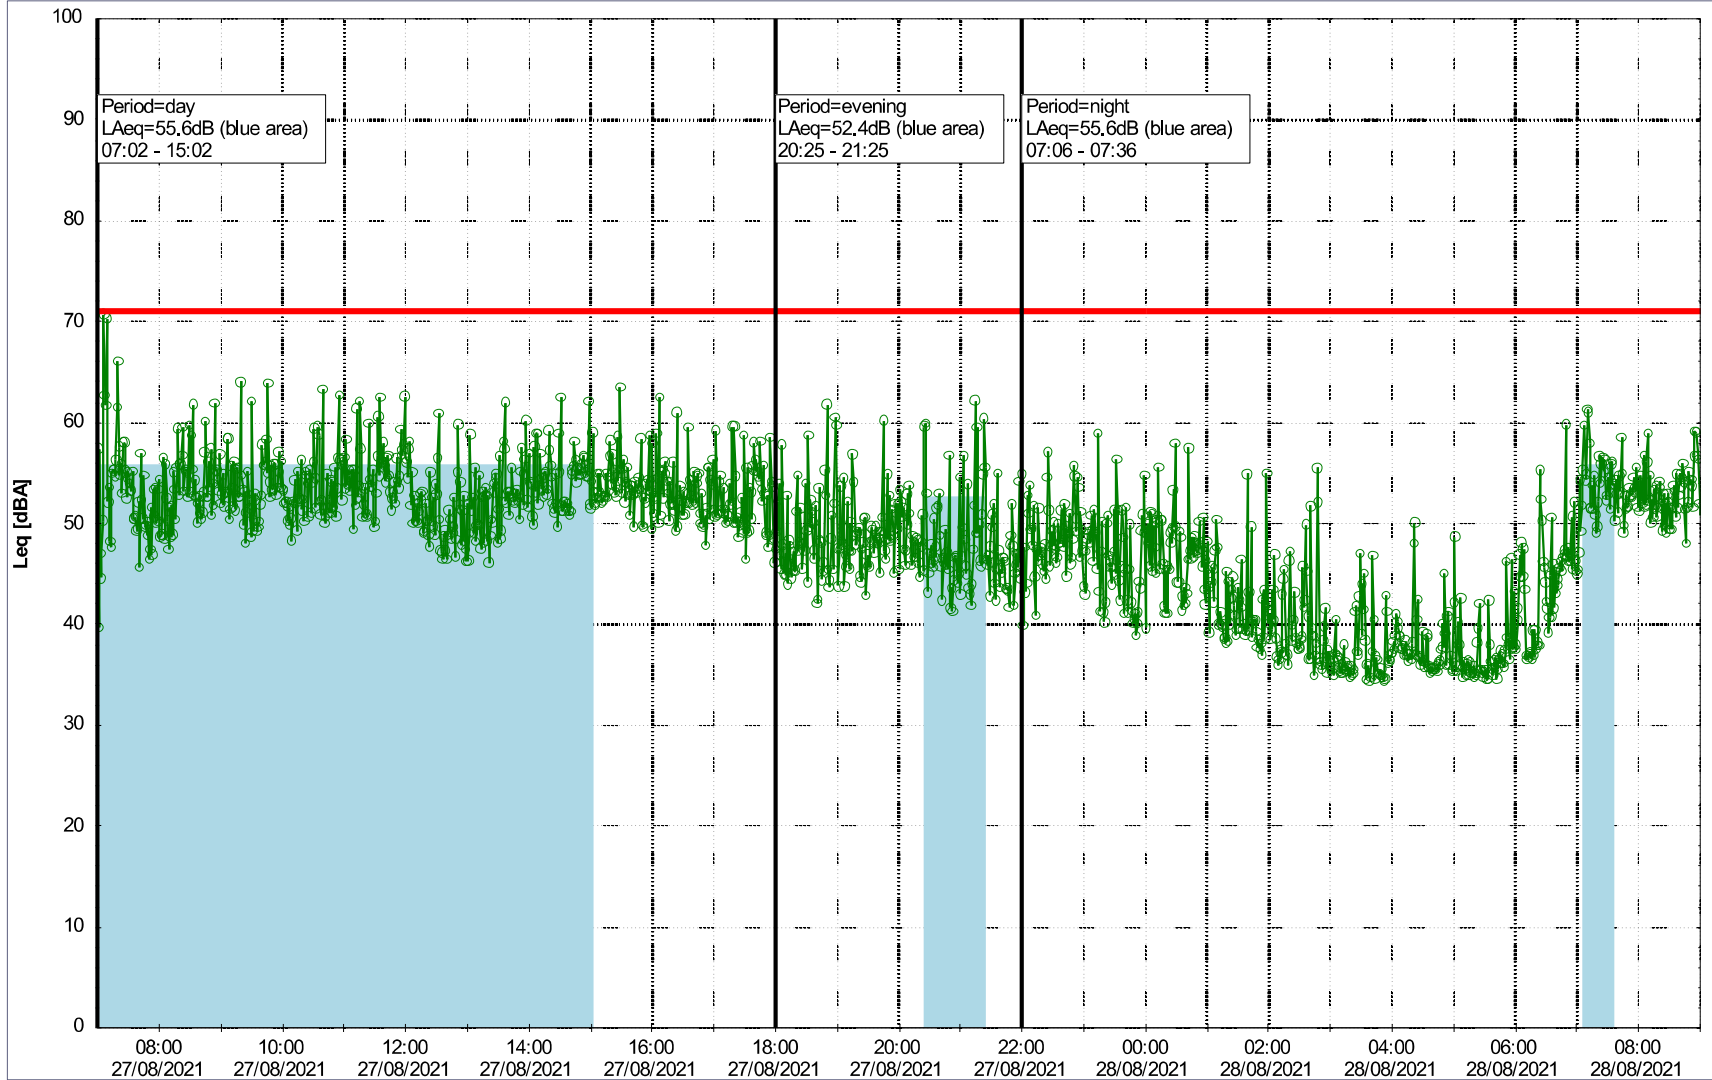

Noise Time Related Diagram

27/08/2021
28/08/2021

○○○○ NEL_NS01