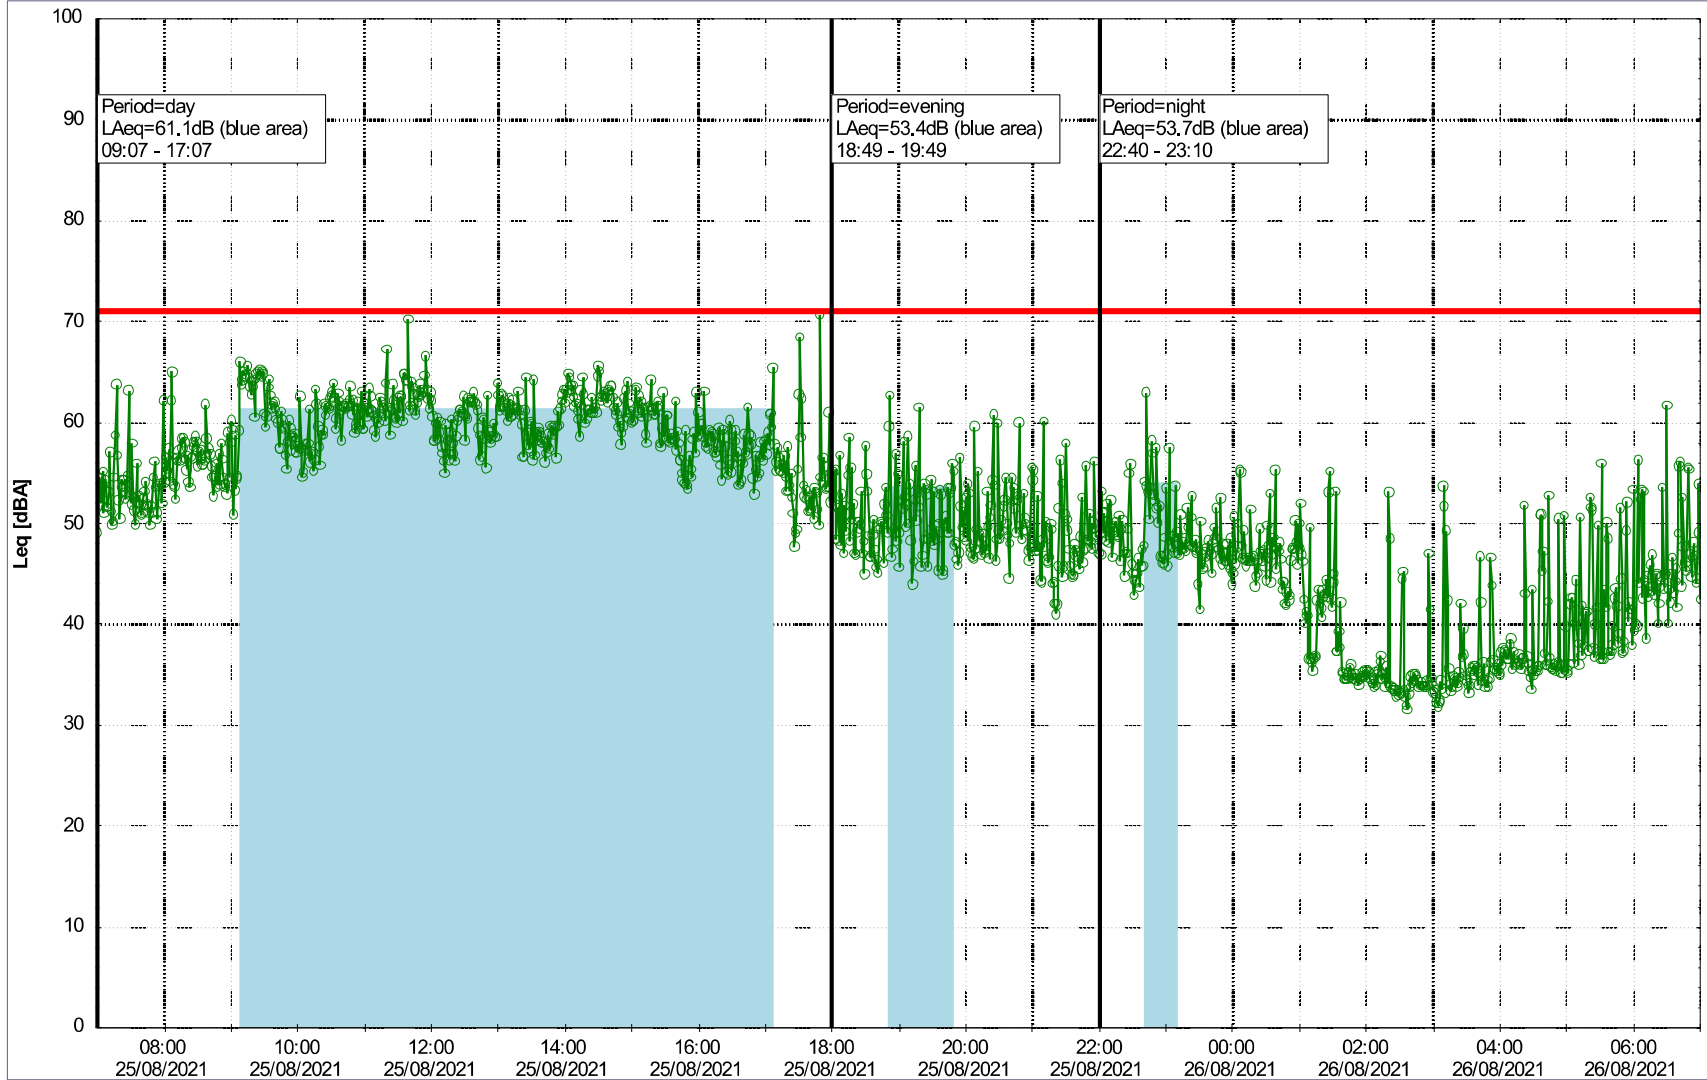

### Noise Time Related Diagram

24/08/2021  
25/08/2021

○○○○ NEL\_NS01

**Project:** Kronos Sydhavnen  
**Construction:** Ny Ellebjerg  
**Location:** N-V

25/08/2021  
26/08/2021

Plan View

Remarks

### Noise Time Related Diagram

○○○○ NEL\_NS01

Project: Kronos Sydhavnen  
Construction: Ny Ellebjerg  
Location: N-V

Plan View

Remarks

...