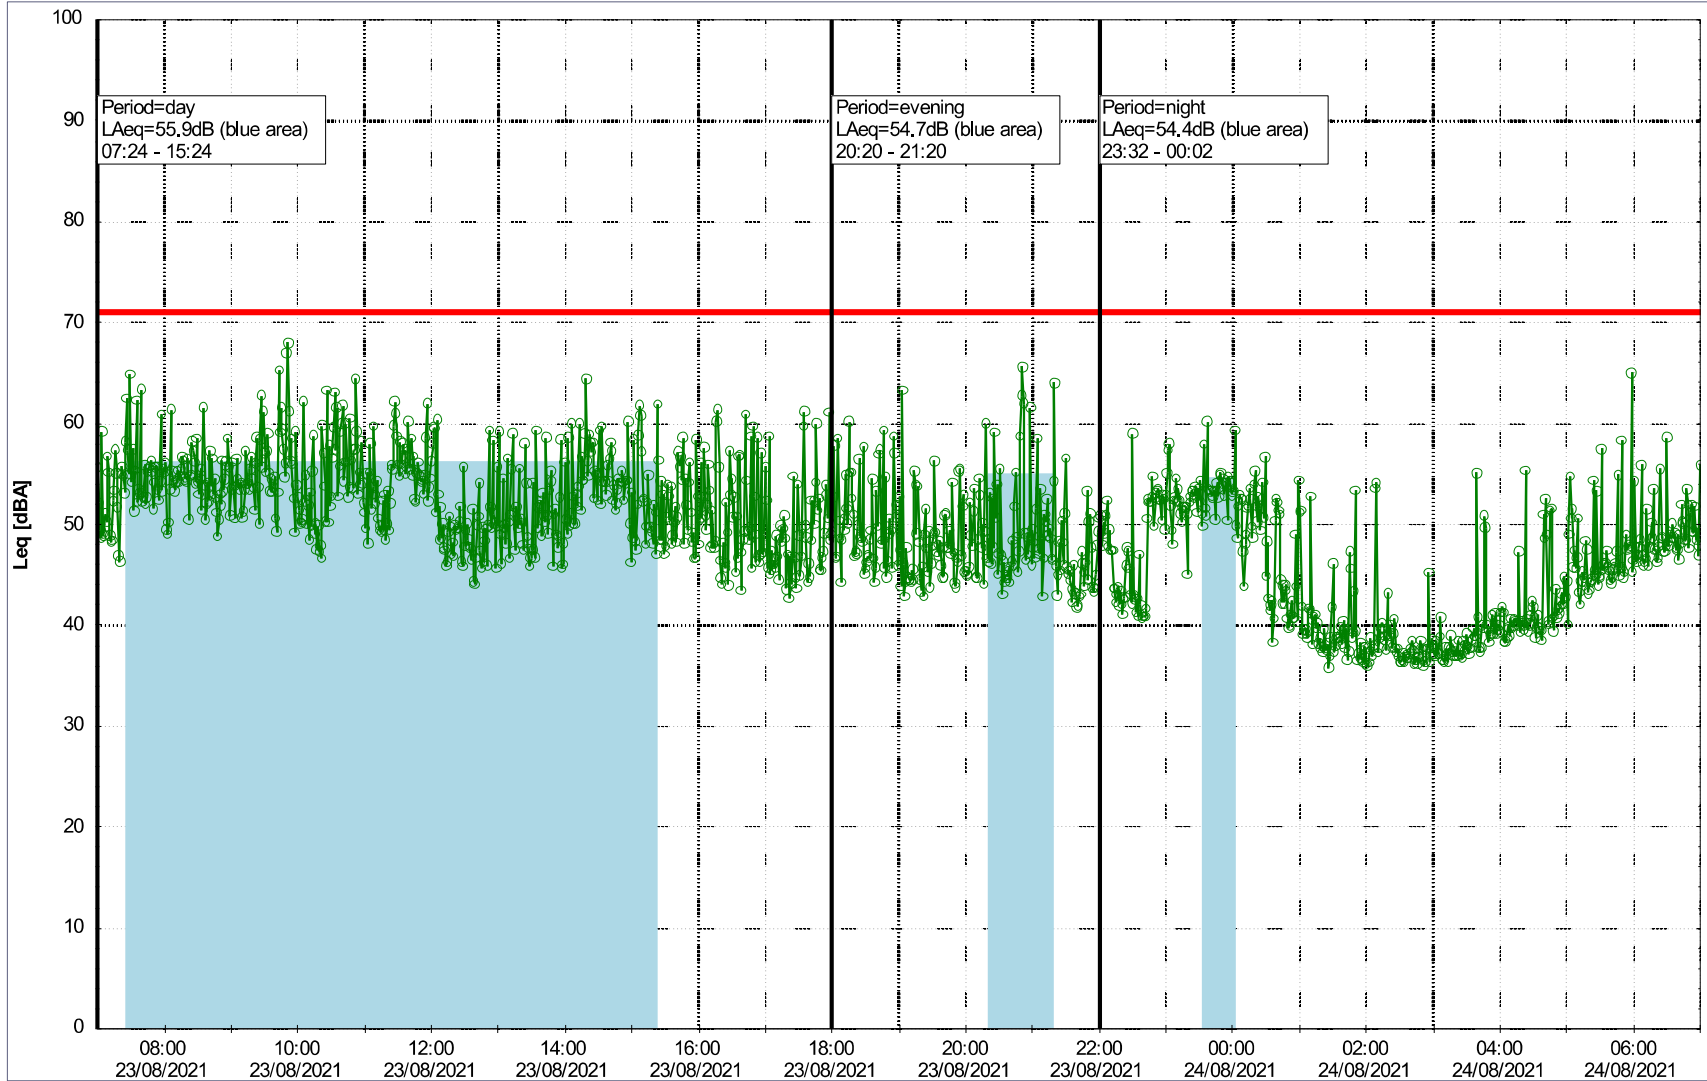

Project: Kronos Sydhavnen  
Construction: Ny Ellebjerg  
Location: N-V

Plan View

Remarks

...

### Noise Time Related Diagram

23/08/2021  
24/08/2021

○○○○ NEL\_NS01

Project: Kronos Sydhavnen  
Construction: Ny Ellebjerg  
Location: N-V

Plan View

Remarks

...

### Noise Time Related Diagram

24/08/2021  
25/08/2021

○○○○ NEL\_NS01

**Project:** Kronos Sydhavnen  
**Construction:** Ny Ellebjerg  
**Location:** N-V

25/08/2021  
26/08/2021

Plan View

Remarks

### Noise Time Related Diagram

○○○○ NEL\_NS01

Project: Kronos Sydhavnen  
Construction: Ny Ellebjerg  
Location: N-V

Plan View

Remarks

...