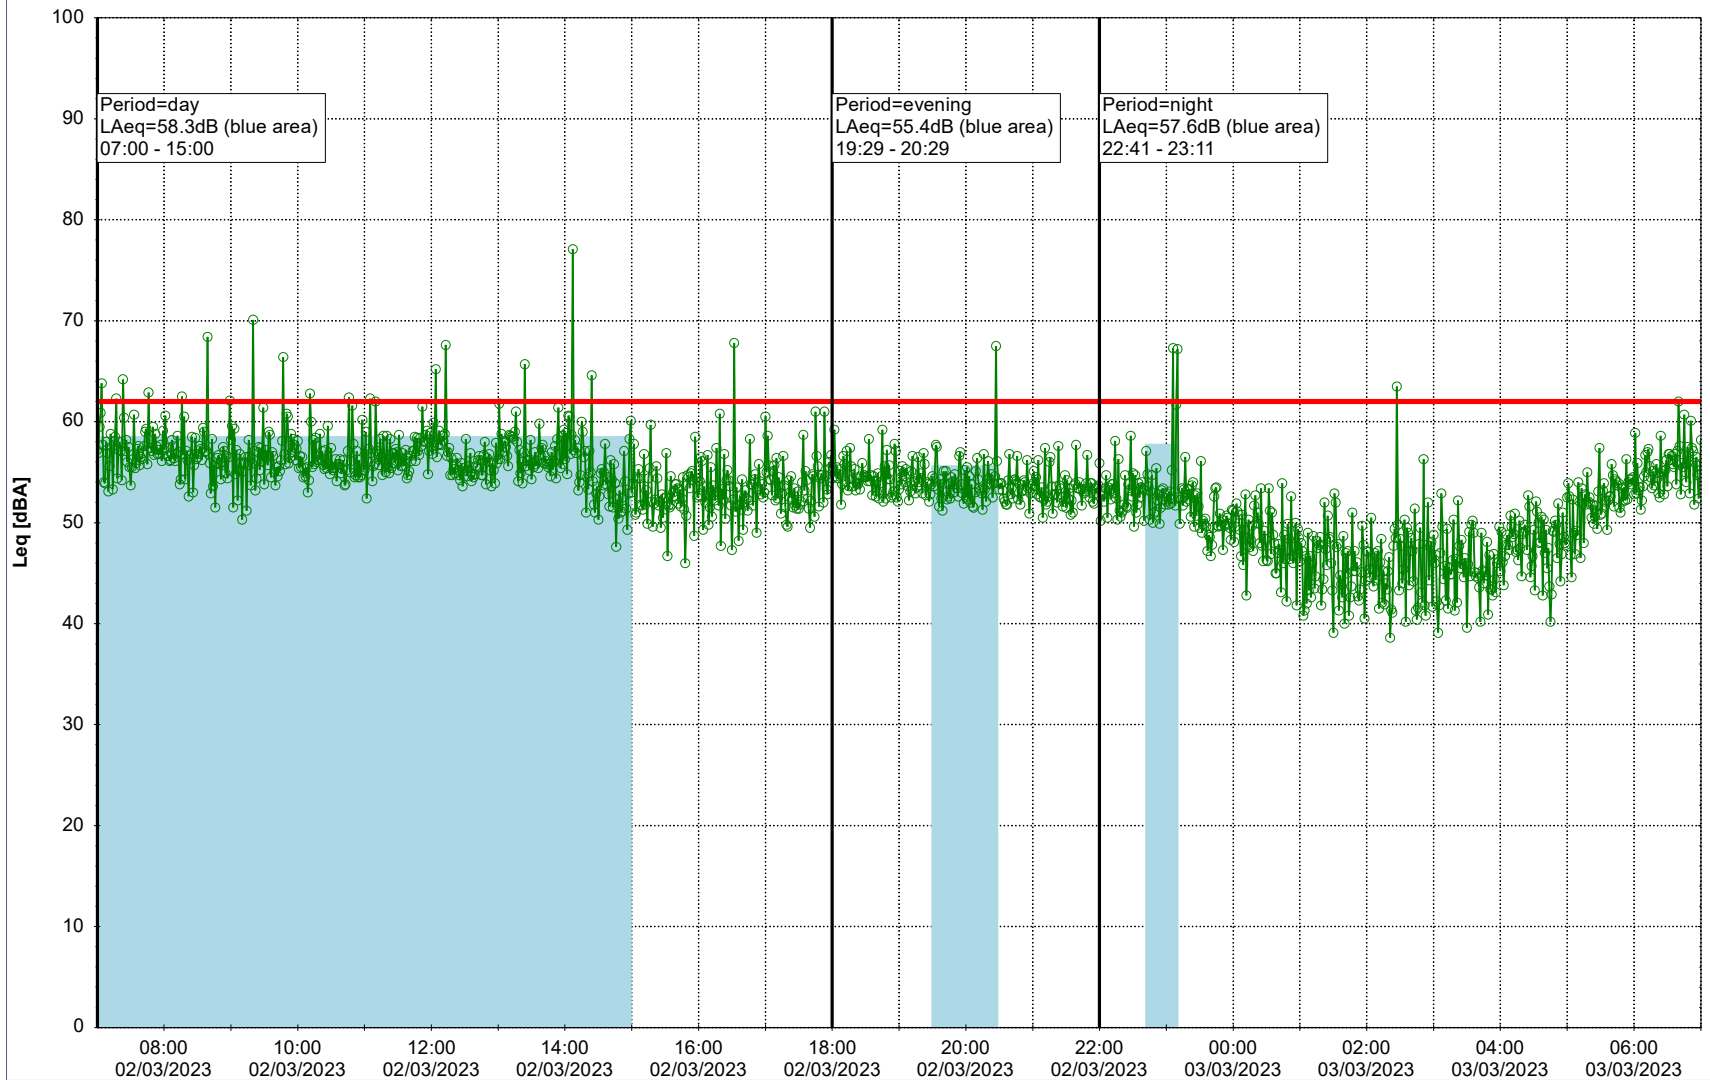

Remarks

...

Noise Time Related Diagram

01/03/2023
02/03/2023

○○○ GAB_NS01

Project: Kronos Sydhavnen
Construction: Gåsebæk
Location: N-V

02/03/2023
03/03/2023

Plan View

Remarks

...

Noise Time Related Diagram

○○○ GAB_NS01

Project: Kronos Sydhavnen
Construction: Gåsebæk
Location: N-V

03/03/2023
04/03/2023

Plan View

Remarks

...

Noise Time Related Diagram

○○○ GAB_NS01

Project: Kronos Sydhavnen
Construction: Gåsebæk
Location: N-V

Plan View

Remarks

...

Noise Time Related Diagram

04/03/2023
05/03/2023

○○○ GAB_NS01

Project: Kronos Sydhavnen
Construction: Gåsebæk
Location: N-V

05/03/2023
06/03/2023

Plan View

Remarks

...

Noise Time Related Diagram