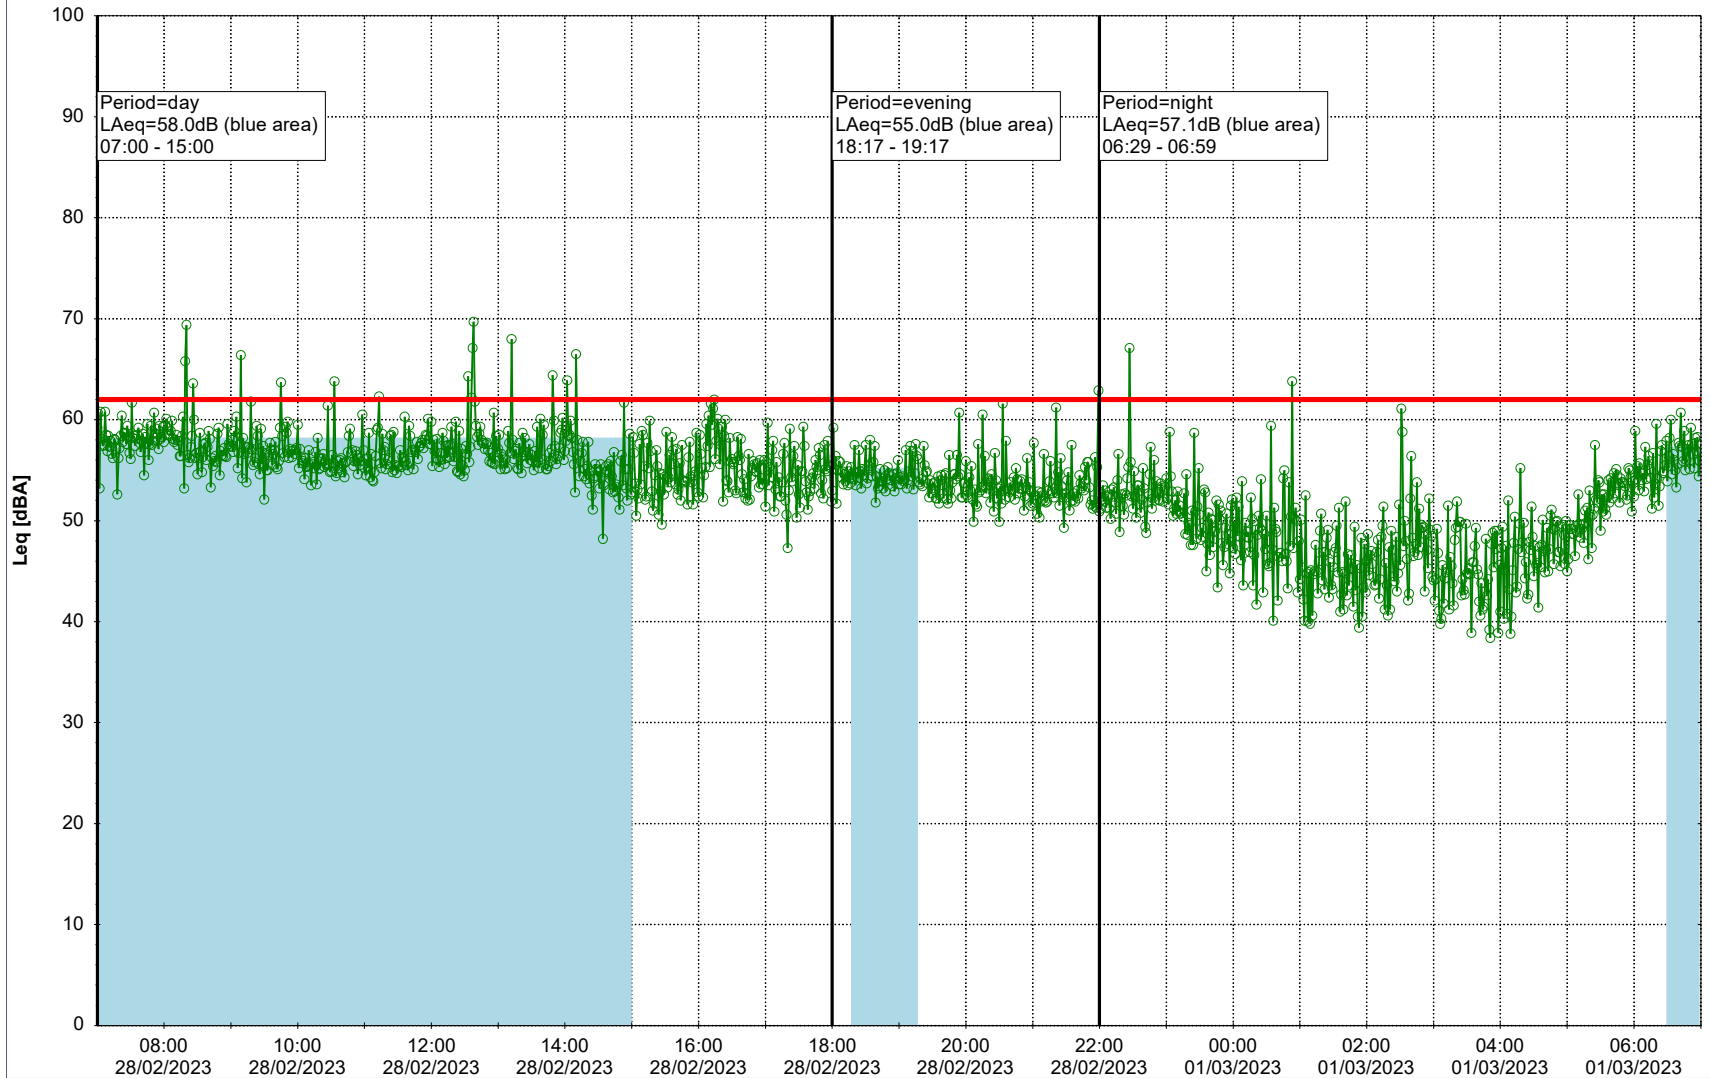

28/02/2023
01/03/2023

Plan View

Remarks

...

Noise Time Related Diagram

○○○ GAB_NS01

Project: Kronos Sydhavnen
Construction: Gåsebæk
Location: N-V

Plan View

Remarks

...

Noise Time Related Diagram

01/03/2023
02/03/2023

○○○ GAB_NS01

Project: Kronos Sydhavnen
Construction: Gåsebæk
Location: N-V

02/03/2023
03/03/2023

Plan View

...

Noise Time Related Diagram

○○○ GAB_NS01

Project: Kronos Sydhavnen
Construction: Gåsebæk
Location: N-V

Plan View

Remarks

...

Noise Time Related Diagram

04/03/2023
05/03/2023

○○○ GAB_NS01

Project: Kronos Sydhavnen
Construction: Gåsebæk
Location: N-V

05/03/2023
06/03/2023

Plan View

Remarks

...

Noise Time Related Diagram