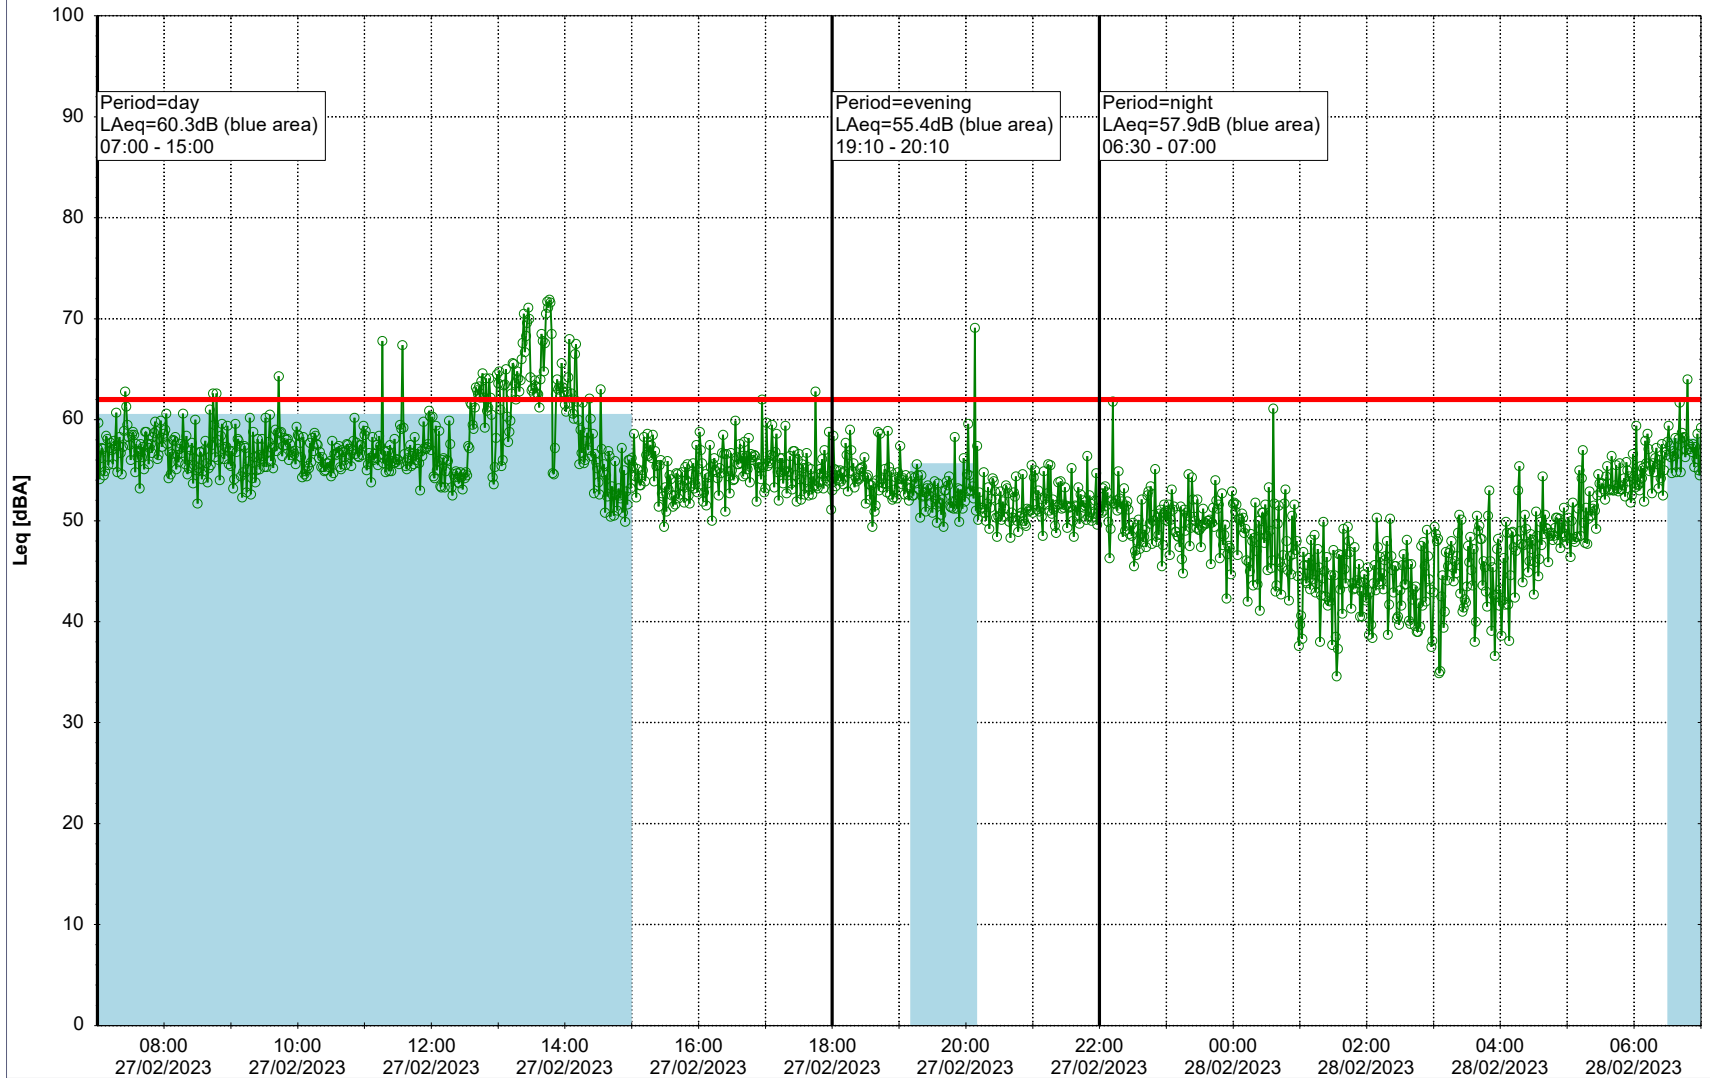

Project: Kronos Sydhavnen
Construction: Gåsebæk
Location: N-V

27/02/2023
28/02/2023

Plan View

Remarks

...

Noise Time Related Diagram

○○○ GAB_NS01

Project: Kronos Sydhavnen
Construction: Gåsebæk
Location: N-V

28/02/2023
01/03/2023

Plan View

Remarks

...

Noise Time Related Diagram

○○○ GAB_NS01

Project: Kronos Sydhavnen
Construction: Gåsebæk
Location: N-V

Plan View

Remarks

...

Noise Time Related Diagram

01/03/2023
02/03/2023

○○○ GAB_NS01

Project: Kronos Sydhavnen
Construction: Gåsebæk
Location: N-V

02/03/2023
03/03/2023

Plan View

04/03/2023
05/03/2023

○○○ GAB_NS01

Project: Kronos Sydhavnen
Construction: Gåsebæk
Location: N-V

05/03/2023
06/03/2023

Plan View

Remarks

...

Noise Time Related Diagram