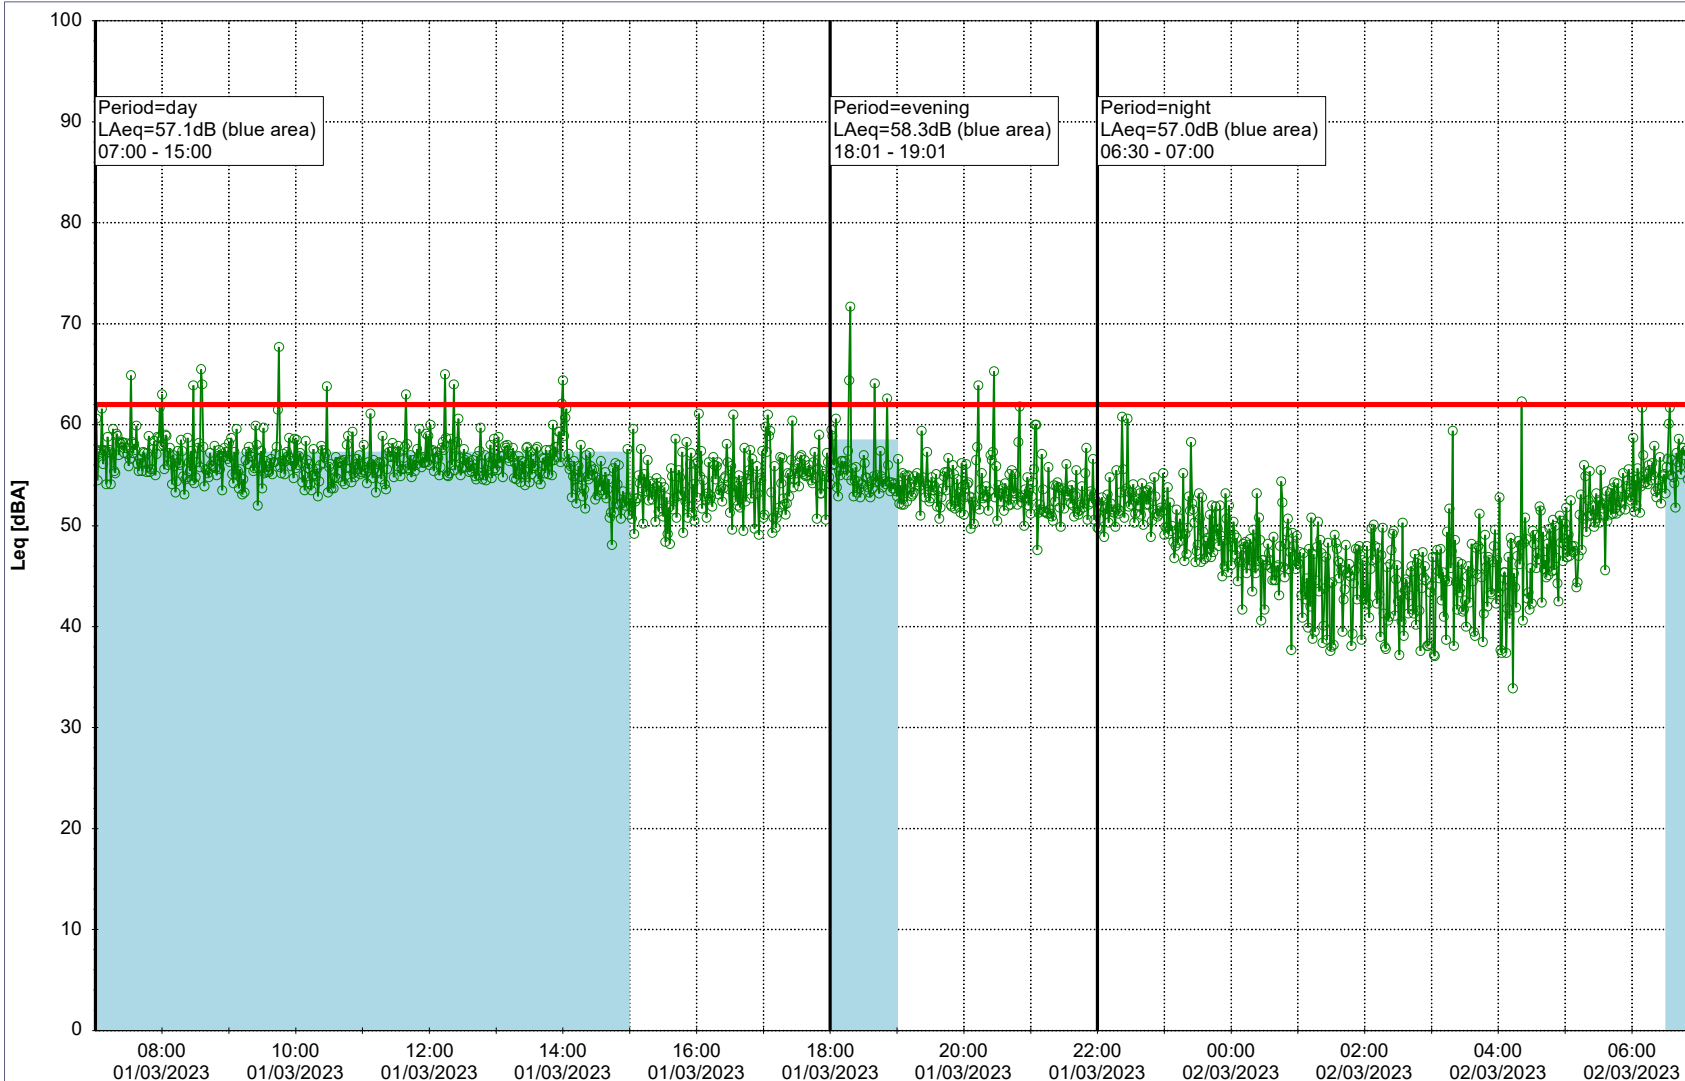

28/02/2023
01/03/2023

Plan View

Remarks

...

Noise Time Related Diagram

○○○ GAB_NS01

Project: Kronos Sydhavnen
Construction: Gåsebæk
Location: N-V

Plan View

Remarks

...

Noise Time Related Diagram

01/03/2023
02/03/2023

○○○ GAB_NS01

Project: Kronos Sydhavnen
Construction: Gåsebæk
Location: N-V

02/03/2023
03/03/2023

Plan View

...

Noise Time Related Diagram

○○○ GAB_NS01

Project: Kronos Sydhavnen
Construction: Gåsebæk
Location: N-V

Plan View

Remarks

...

Noise Time Related Diagram

04/03/2023
05/03/2023

○○○ GAB_NS01

Project: Kronos Sydhavnen
Construction: Gåsebæk
Location: N-V

05/03/2023
06/03/2023

Plan View

Remarks

...

Noise Time Related Diagram