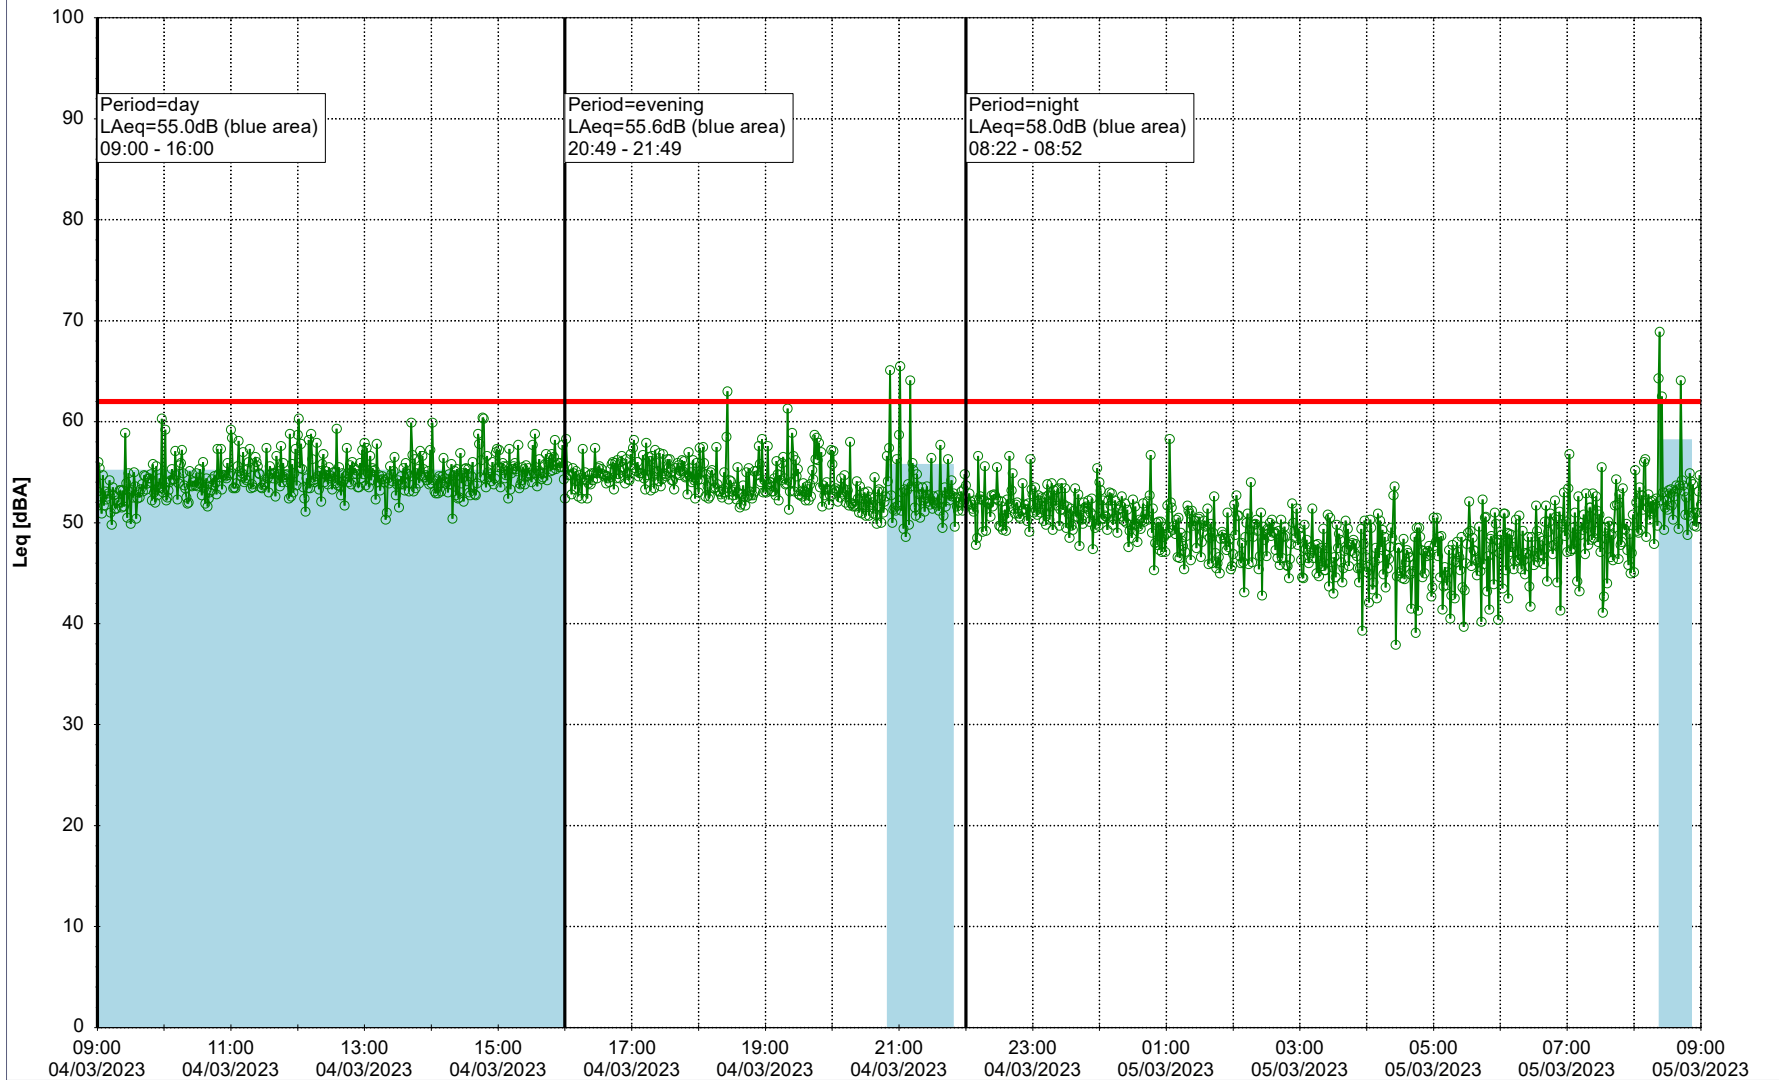

...

Noise Time Related Diagram

○○○ GAB_NS01

Project: Kronos Sydhavnen
Construction: Gåsebæk
Location: N-V

Plan View

Remarks

...

Noise Time Related Diagram

04/03/2023
05/03/2023

○○○ GAB_NS01

Project: Kronos Sydhavnen
Construction: Gåsebæk
Location: N-V

05/03/2023
06/03/2023

Plan View

Remarks

...

Noise Time Related Diagram