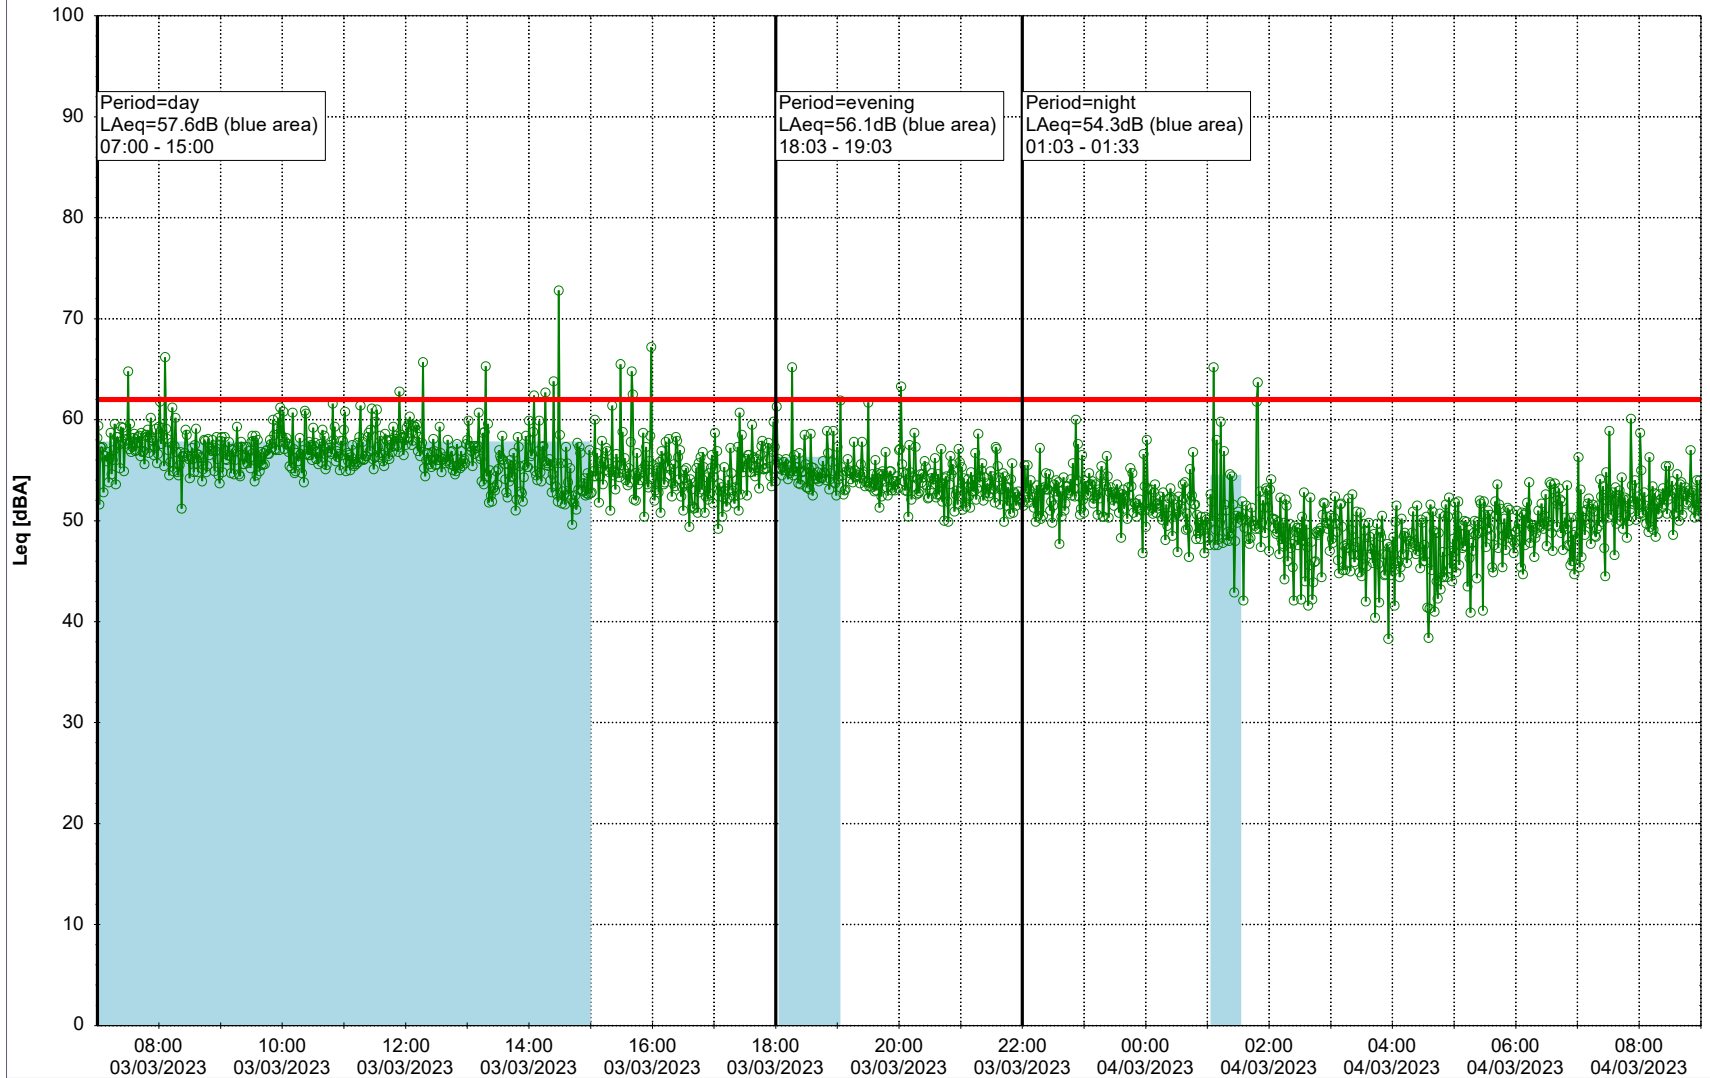

Remarks

...

Noise Time Related Diagram

○○○ GAB_NS01

Project: Kronos Sydhavnen
Construction: Gåsebæk
Location: N-V

03/03/2023
04/03/2023

Plan View

Remarks

...

Noise Time Related Diagram

○○○ GAB_NS01

Project: Kronos Sydhavnen
Construction: Gåsebæk
Location: N-V

Plan View

Remarks

...

Noise Time Related Diagram

04/03/2023
05/03/2023

○○○ GAB_NS01

Project: Kronos Sydhavnen
Construction: Gåsebæk
Location: N-V

05/03/2023
06/03/2023

Plan View

Remarks

...

Noise Time Related Diagram