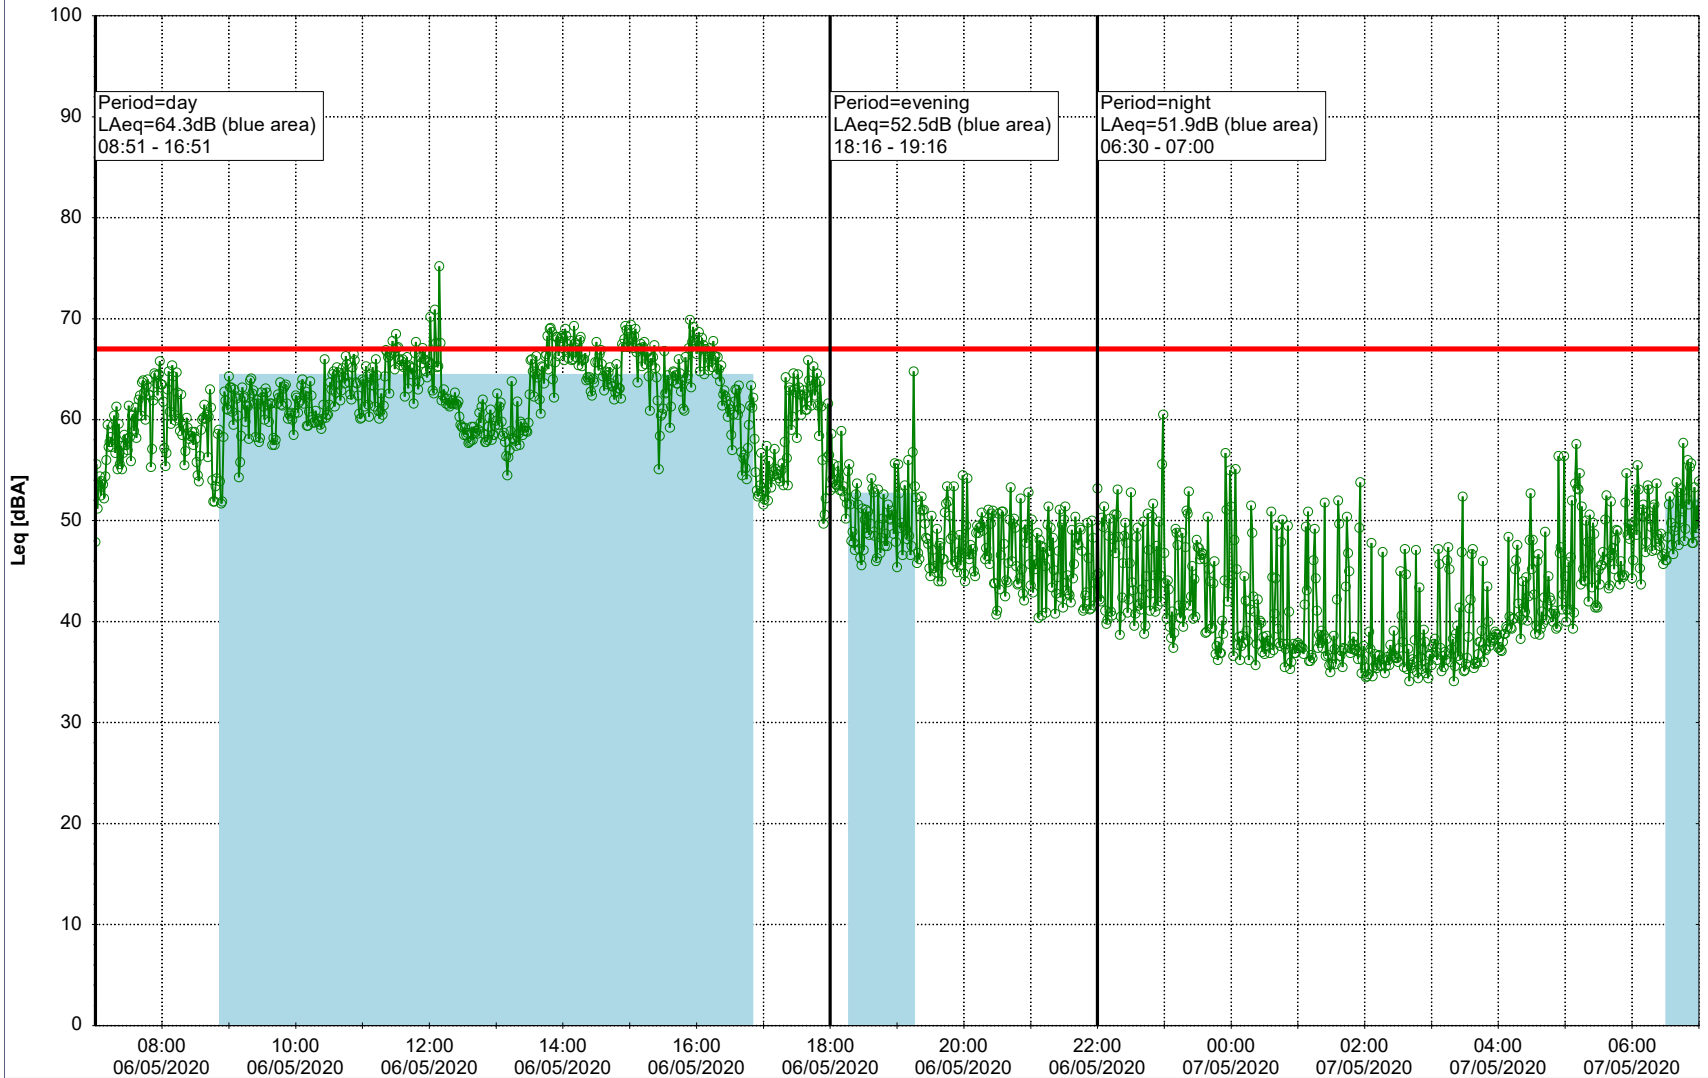

### Noise Time Related Diagram

05/05/2020  
06/05/2020

○ NEL\_NS01

**Project:** Kronos Sydhavnen  
**Construction:** Ny Ellebjerg  
**Location:** N-V

Plan View

Remarks

...

### Noise Time Related Diagram

06/05/2020  
07/05/2020

○ NEL\_NS01

Project: Kronos Sydhavnen  
Construction: Ny Ellebjerg  
Location: N-V

Plan View

Remarks

...

### Noise Time Related Diagram

07/05/2020

08/05/2020

○ ○ ○ ○ NEL\_NS01

**Project:** Kronos Sydhavnen  
**Construction:** Ny Ellebjerg  
**Location:** N-V

Plan View

Remarks

...

### Noise Time Related Diagram

09/05/2020  
10/05/2020

○ NEL\_NS01

Project: Kronos Sydhavnen  
Construction: Ny Ellebjerg  
Location: N-V

Plan View

Remarks

...