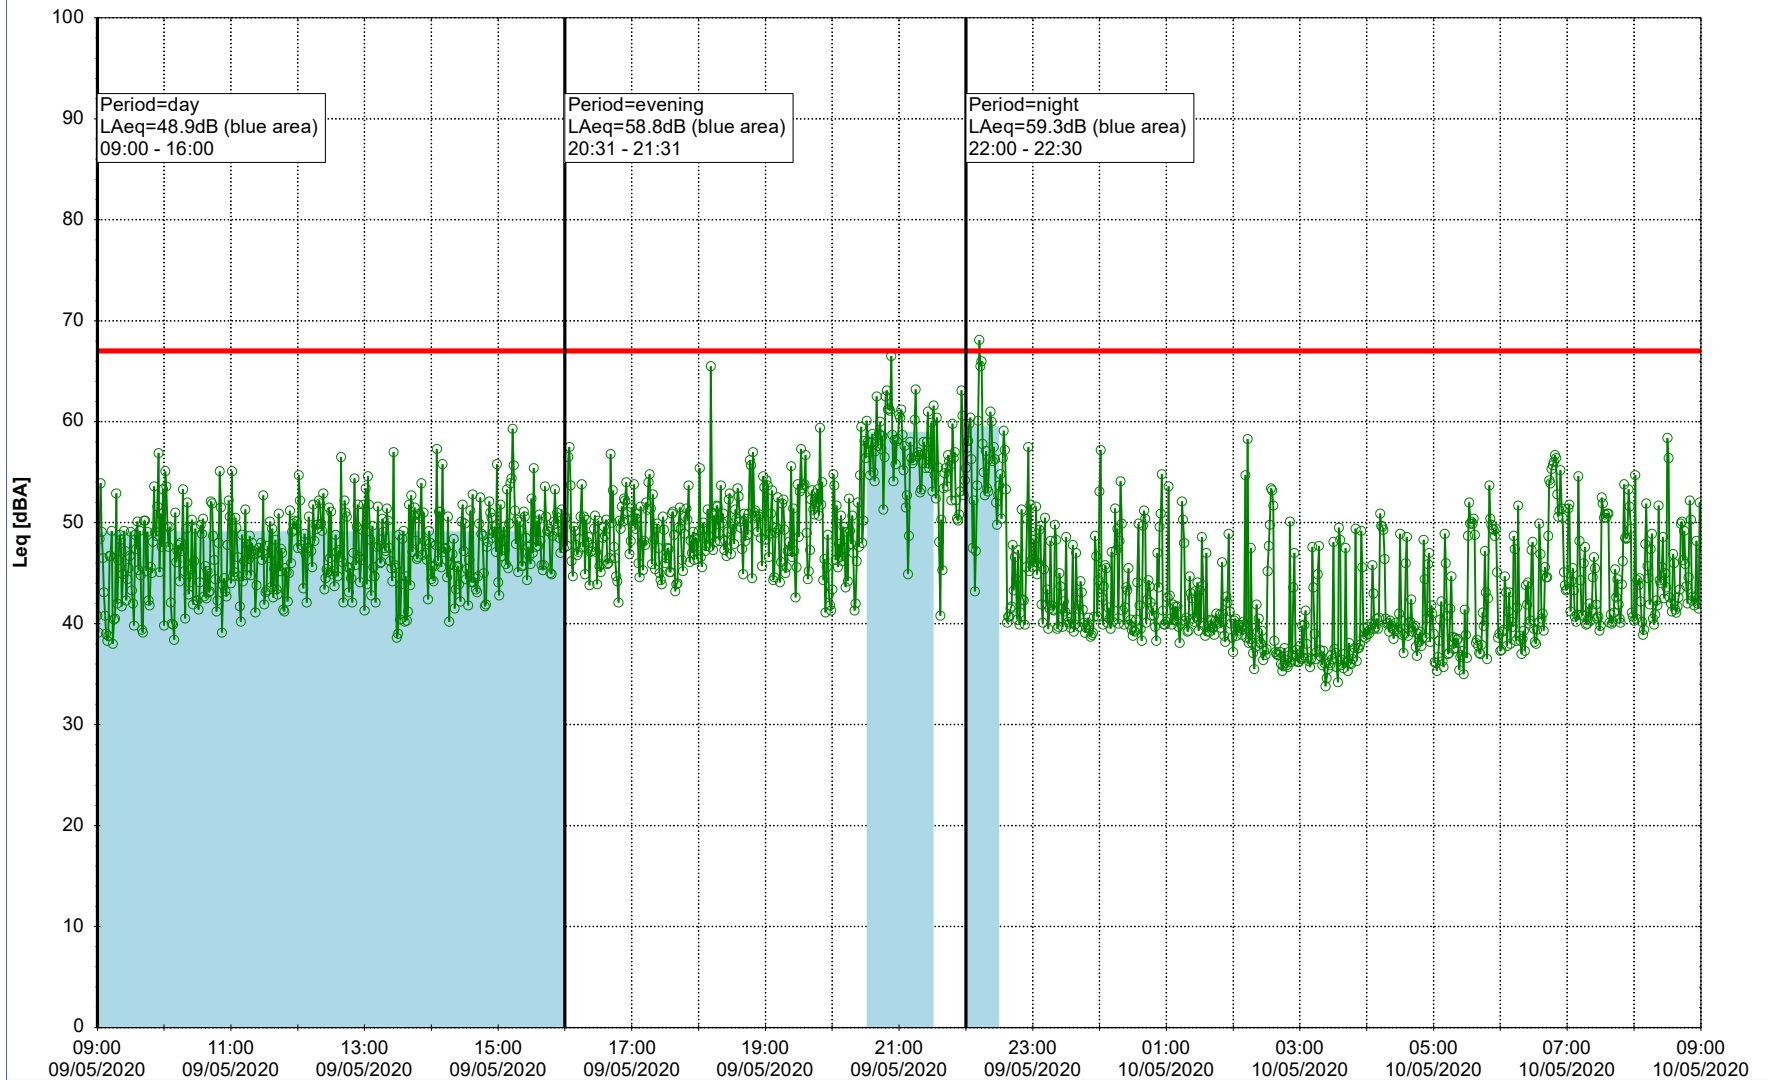

### Noise Time Related Diagram

08/05/2020

09/05/2020

○ ○ ○ ○ NEL\_NS01

Project: Kronos Sydhavnen  
Construction: Ny Ellebjerg  
Location: N-V

Plan View

Remarks

...

### Noise Time Related Diagram

09/05/2020  
10/05/2020

○ NEL\_NS01

Project: Kronos Sydhavnen  
Construction: Ny Ellebjerg  
Location: N-V

Plan View

Remarks

...