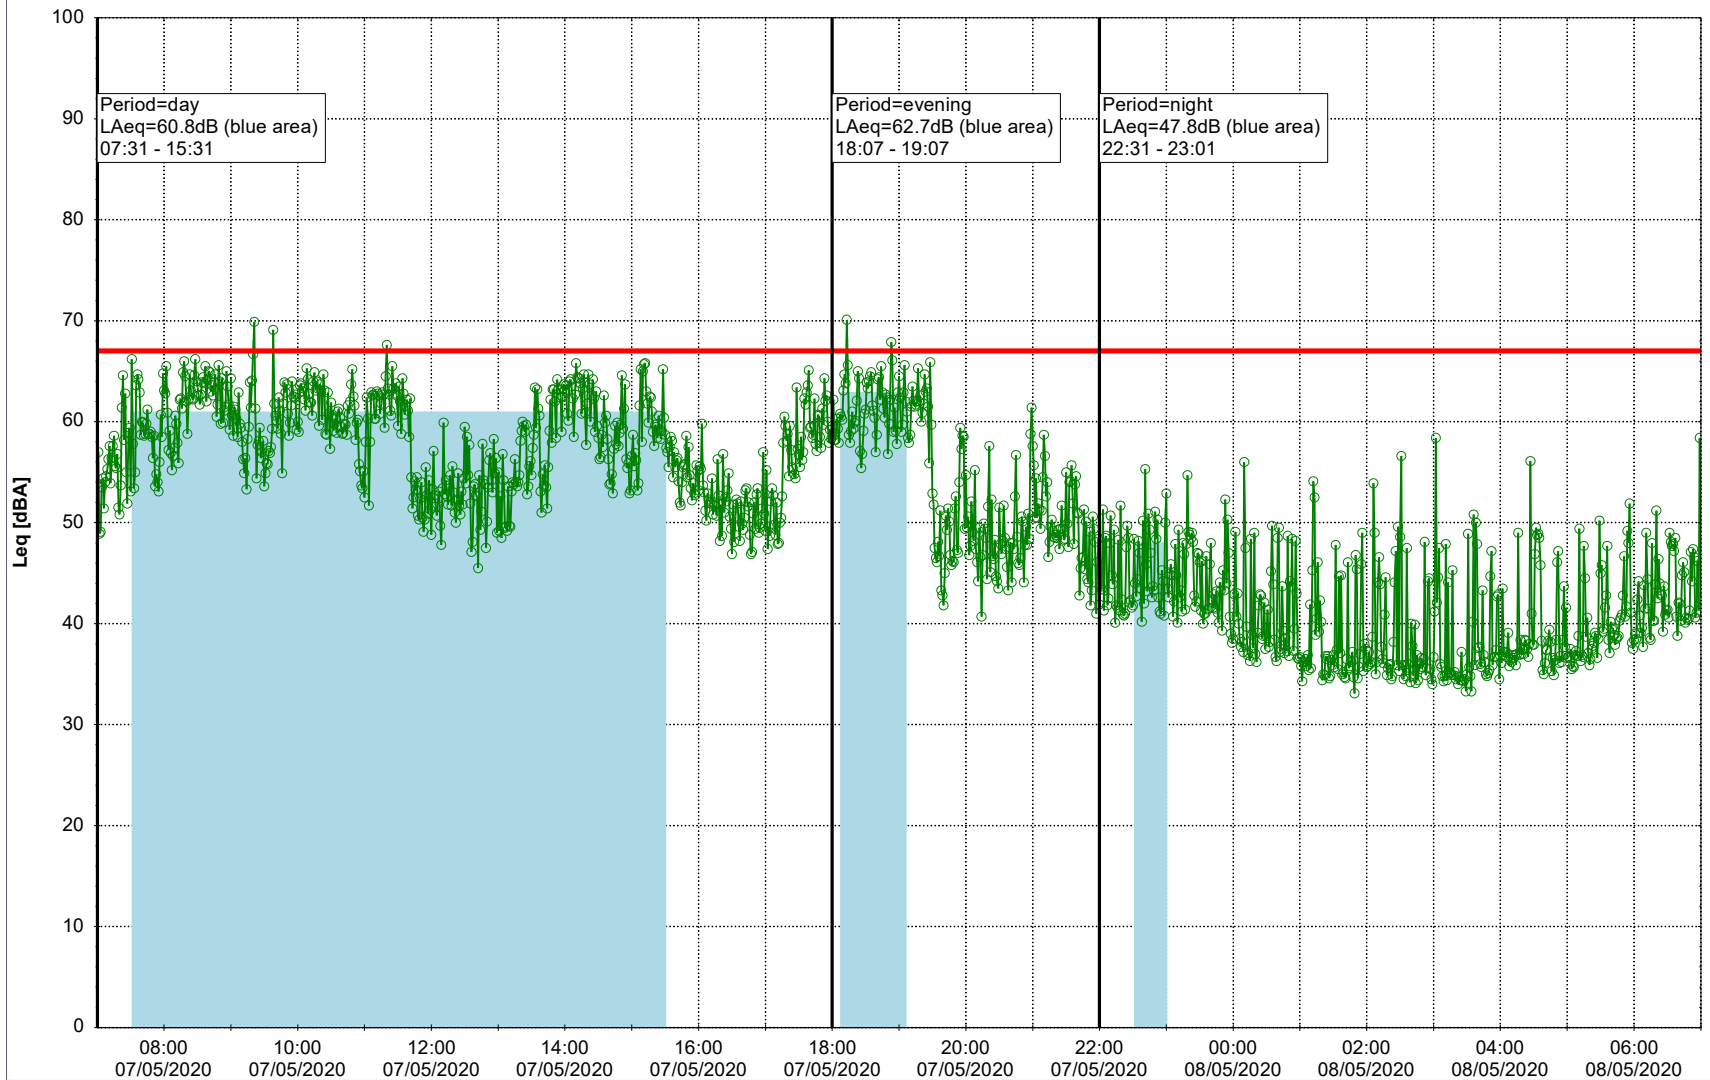

### Noise Time Related Diagram

06/05/2020  
07/05/2020

○ NEL\_NS01

Project: Kronos Sydhavnen  
Construction: Ny Ellebjerg  
Location: N-V

Plan View

Remarks

...

### Noise Time Related Diagram

07/05/2020

08/05/2020

○ ○ ○ ○ NEL\_NS01

**Project:** Kronos Sydhavnen  
**Construction:** Ny Ellebjerg  
**Location:** N-V

Plan View

Remarks

...

### Noise Time Related Diagram

08/05/2020

09/05/2020

○ ○ ○ ○ NEL\_NS01

Project: Kronos Sydhavnen  
Construction: Ny Ellebjerg  
Location: N-V

Plan View

Remarks

...

### Noise Time Related Diagram

09/05/2020  
10/05/2020

○ NEL\_NS01

Project: Kronos Sydhavnen  
Construction: Ny Ellebjerg  
Location: N-V

Plan View

Remarks

...