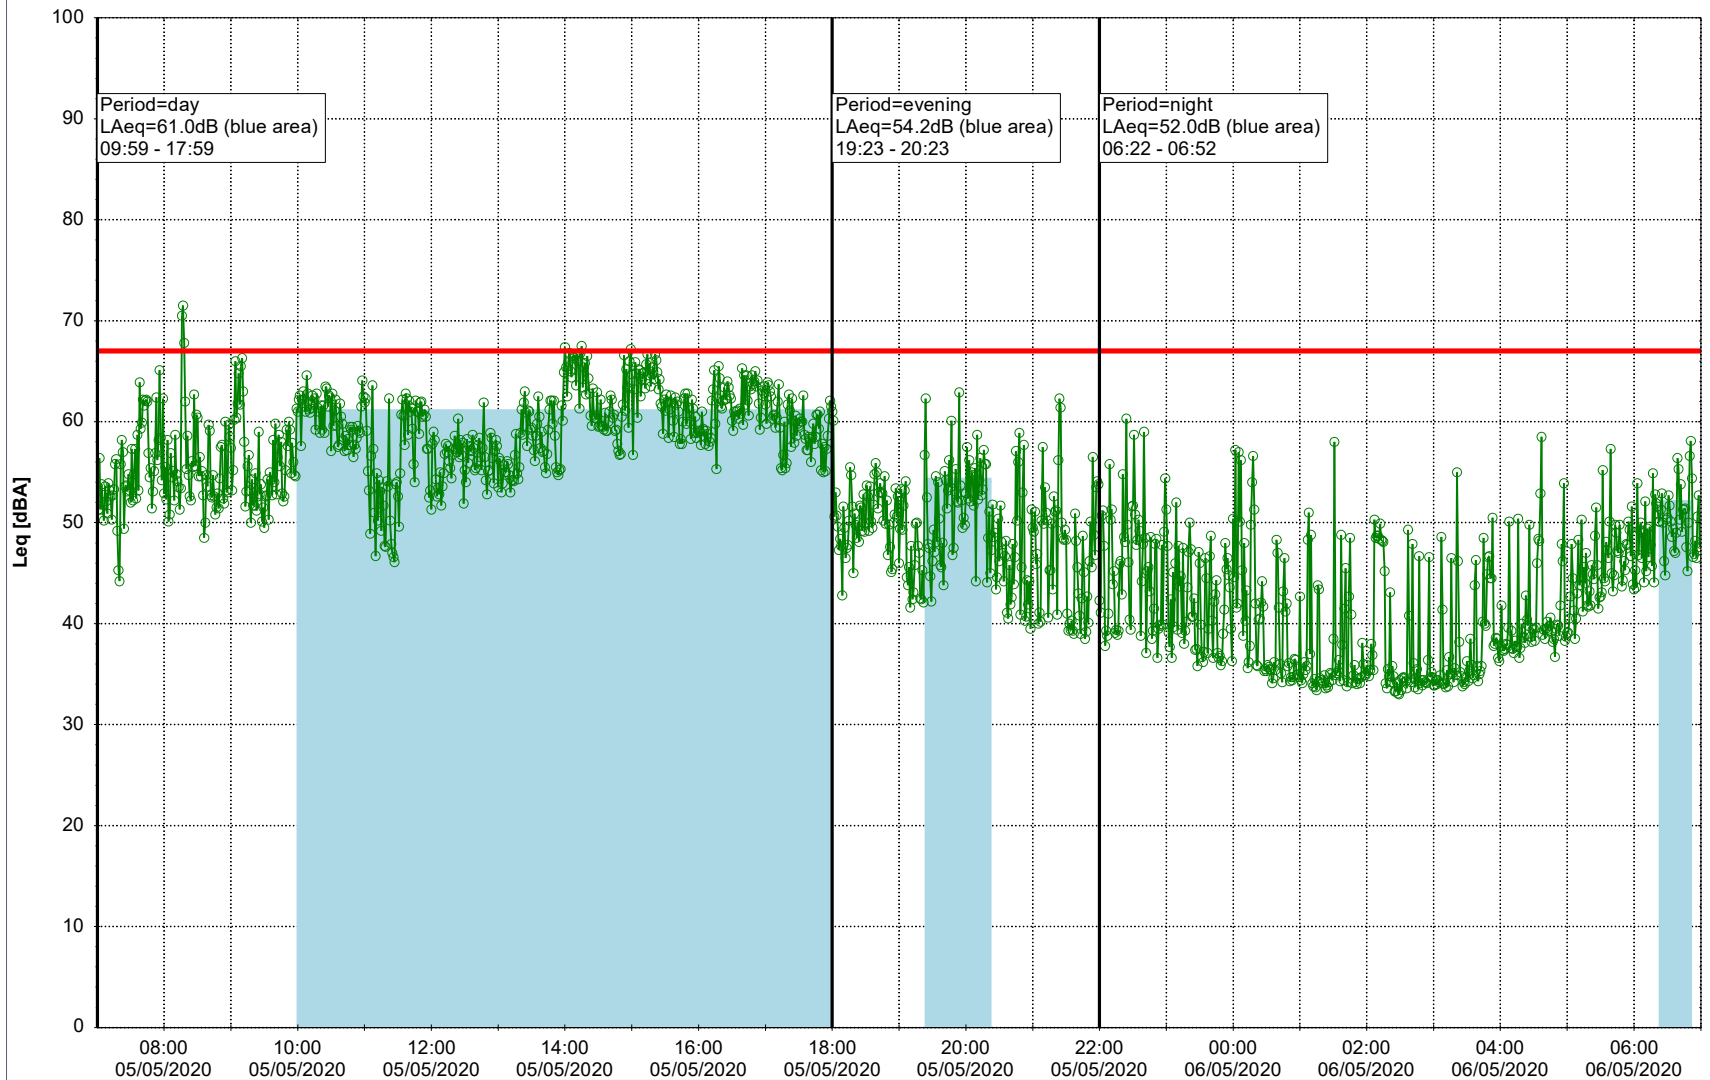

### Noise Time Related Diagram

04/05/2020  
05/05/2020

○ ○ ○ ○ NEL\_NS01

**Project:** Kronos Sydhavnen  
**Construction:** Ny Ellebjerg  
**Location:** N-V

Plan View

Remarks

...

### Noise Time Related Diagram

05/05/2020  
06/05/2020

○ NEL\_NS01

**Project:** Kronos Sydhavnen  
**Construction:** Ny Ellebjerg  
**Location:** N-V

Plan View

Remarks

...

### Noise Time Related Diagram

06/05/2020  
07/05/2020

○ NEL\_NS01

Project: Kronos Sydhavnen  
Construction: Ny Ellebjerg  
Location: N-V

Plan View

Remarks

...

### Noise Time Related Diagram

09/05/2020  
10/05/2020

○ NEL\_NS01

Project: Kronos Sydhavnen  
Construction: Ny Ellebjerg  
Location: N-V

Plan View

Remarks

...