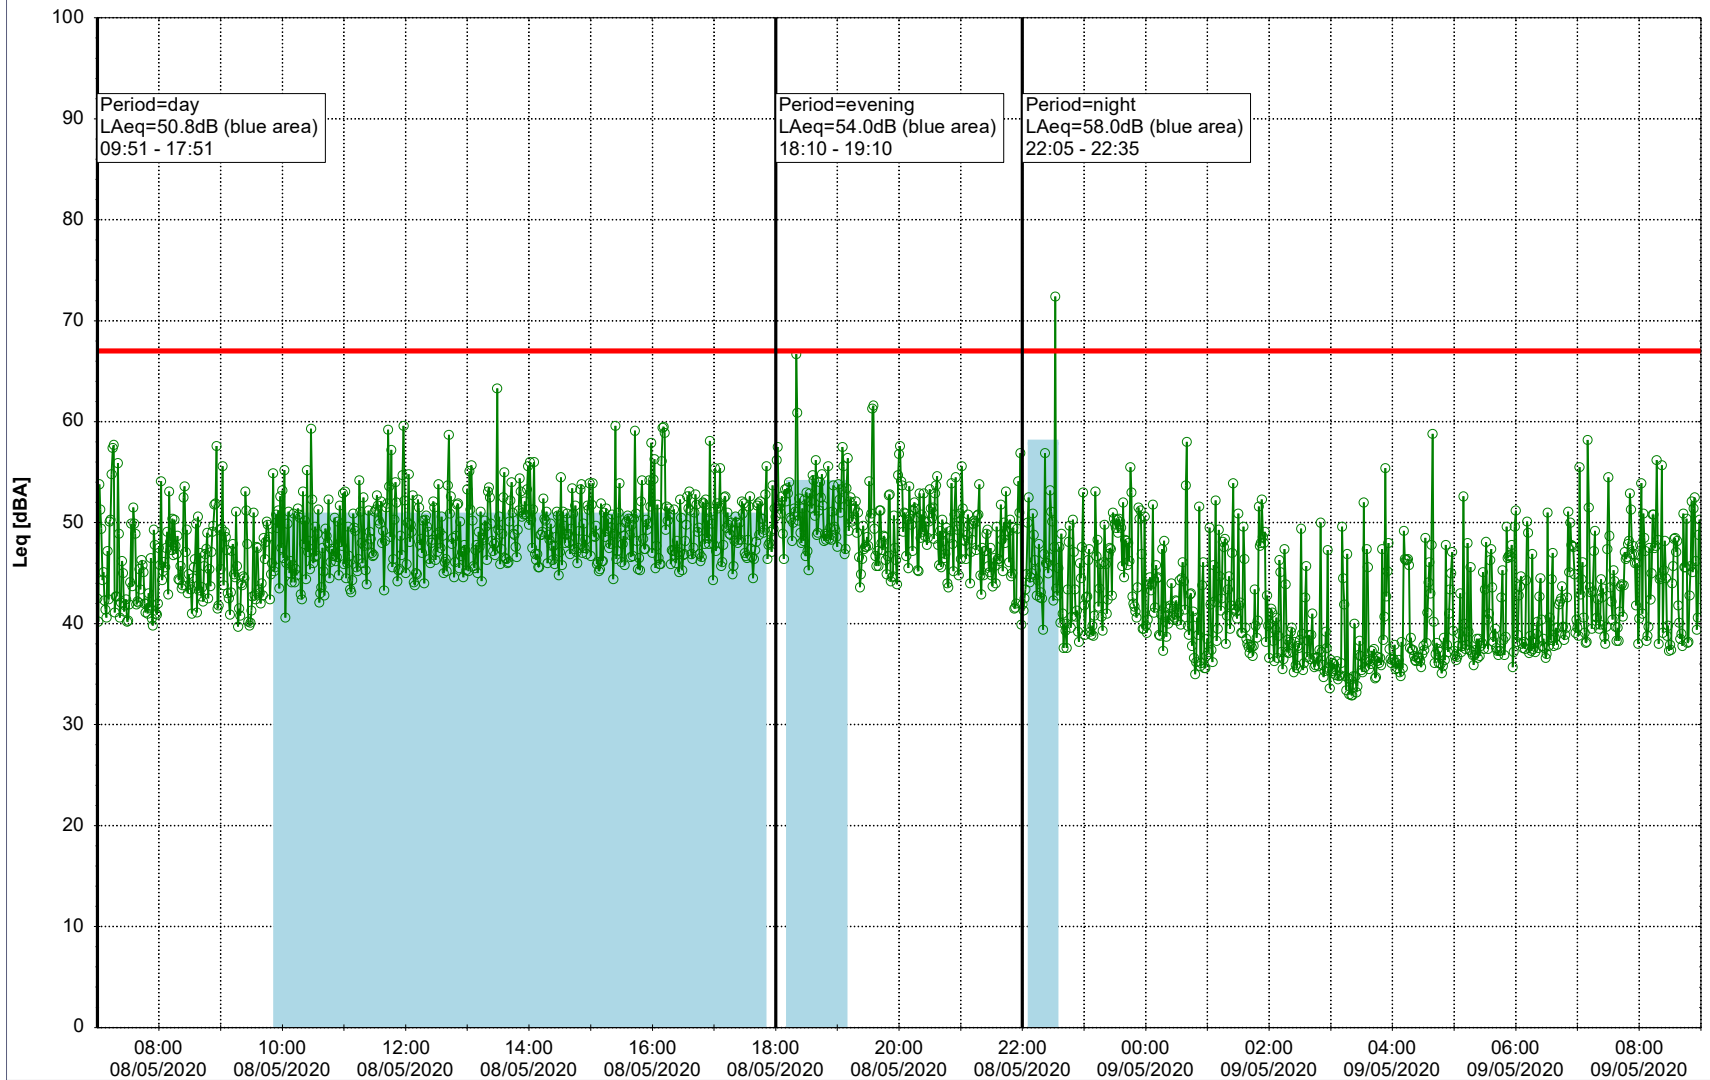

### Noise Time Related Diagram

07/05/2020

08/05/2020

○ ○ ○ ○ NEL\_NS01

**Project:** Kronos Sydhavnen  
**Construction:** Ny Ellebjerg  
**Location:** N-V

Plan View

Remarks

...

### Noise Time Related Diagram

08/05/2020

09/05/2020

○ ○ ○ ○ NEL\_NS01

Project: Kronos Sydhavnen  
Construction: Ny Ellebjerg  
Location: N-V

Plan View

Remarks

...

### Noise Time Related Diagram

09/05/2020  
10/05/2020

○ NEL\_NS01

Project: Kronos Sydhavnen  
Construction: Ny Ellebjerg  
Location: N-V

Plan View

Remarks

...