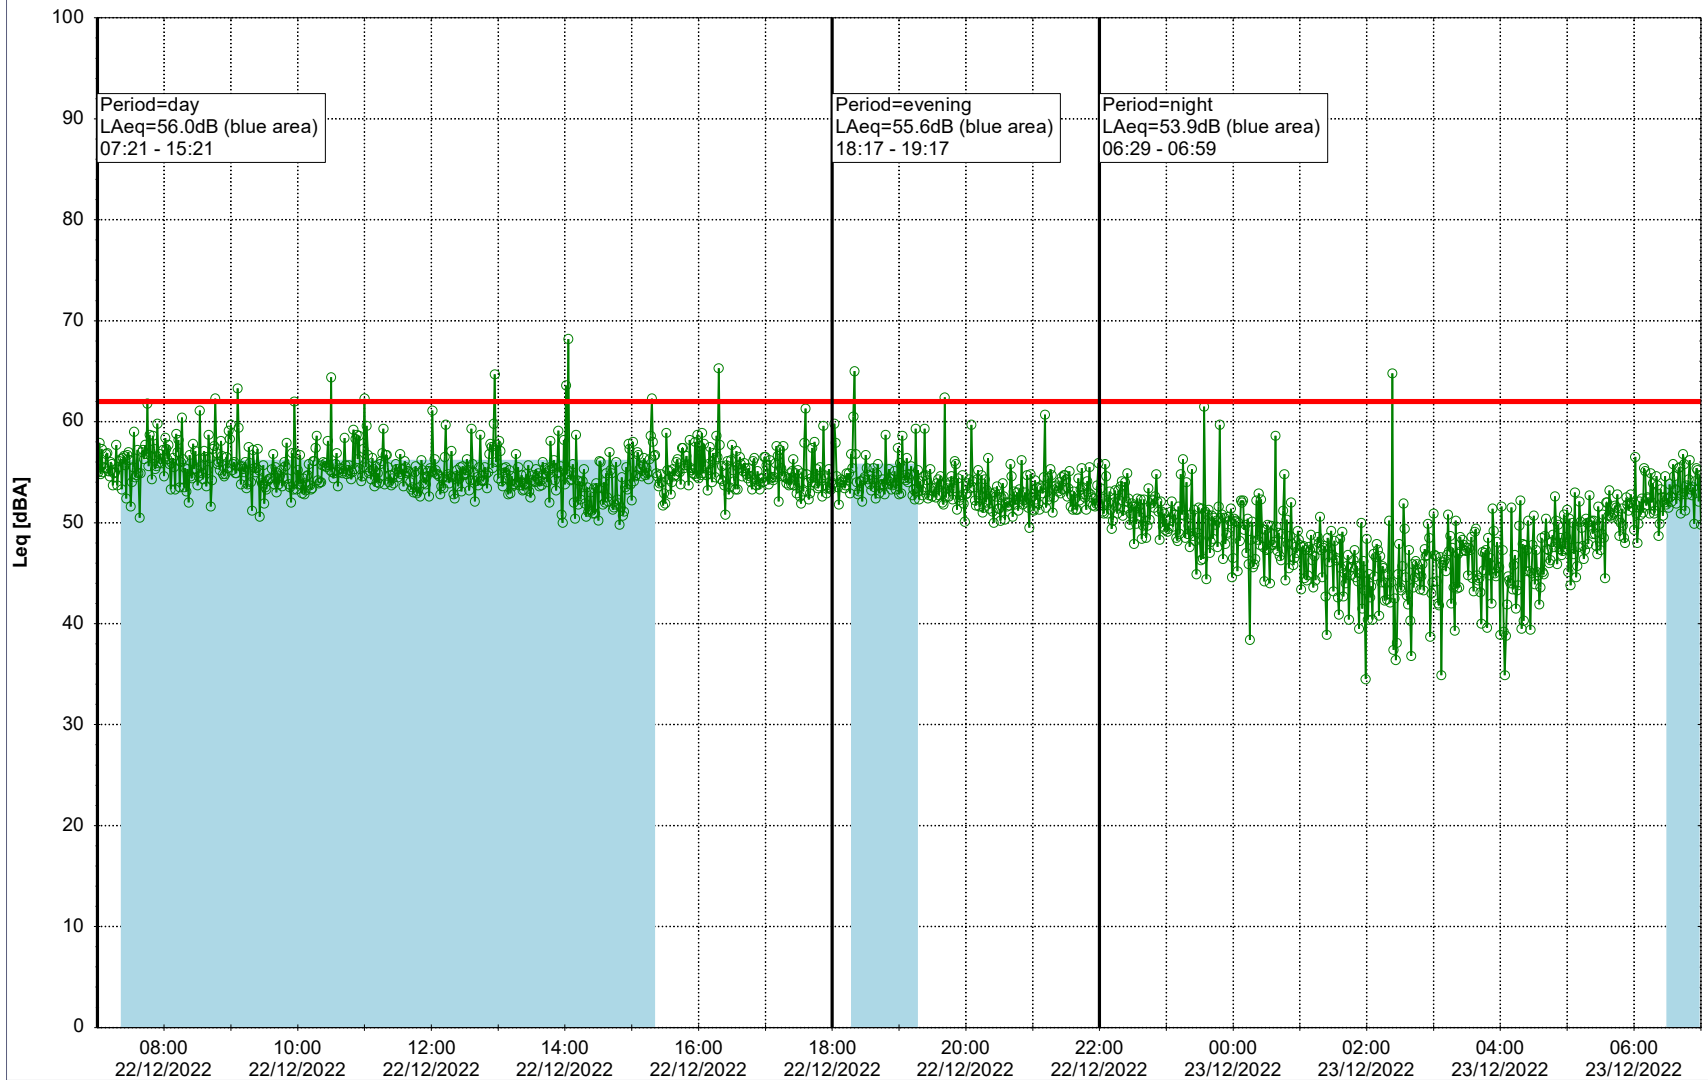

Remarks

...

Noise Time Related Diagram

21/12/2022
22/12/2022

○○○ GAB_NS01

Project: Kronos Sydhavnen
Construction: Gåsebæk
Location: N-V

22/12/2022
23/12/2022

Plan View

Remarks

...

Noise Time Related Diagram

○○○ GAB_NS01

Project: Kronos Sydhavnen
Construction: Gåsebæk
Location: N-V

23/12/2022
24/12/2022

Noise Time Related Diagram

○○○○ GAB_NS01

Remarks

...

Project: Kronos Sydhavnen
Construction: Gåsebæk
Location: N-V

24/12/2022
25/12/2022

Plan View

Remarks

...

Noise Time Related Diagram

○○○○ GAB_NS01

Project: Kronos Sydhavnen
Construction: Gåsebæk
Location: N-V

Plan View

Remarks

...

Noise Time Related Diagram

25/12/2022
26/12/2022

○○○○ GAB_NS01