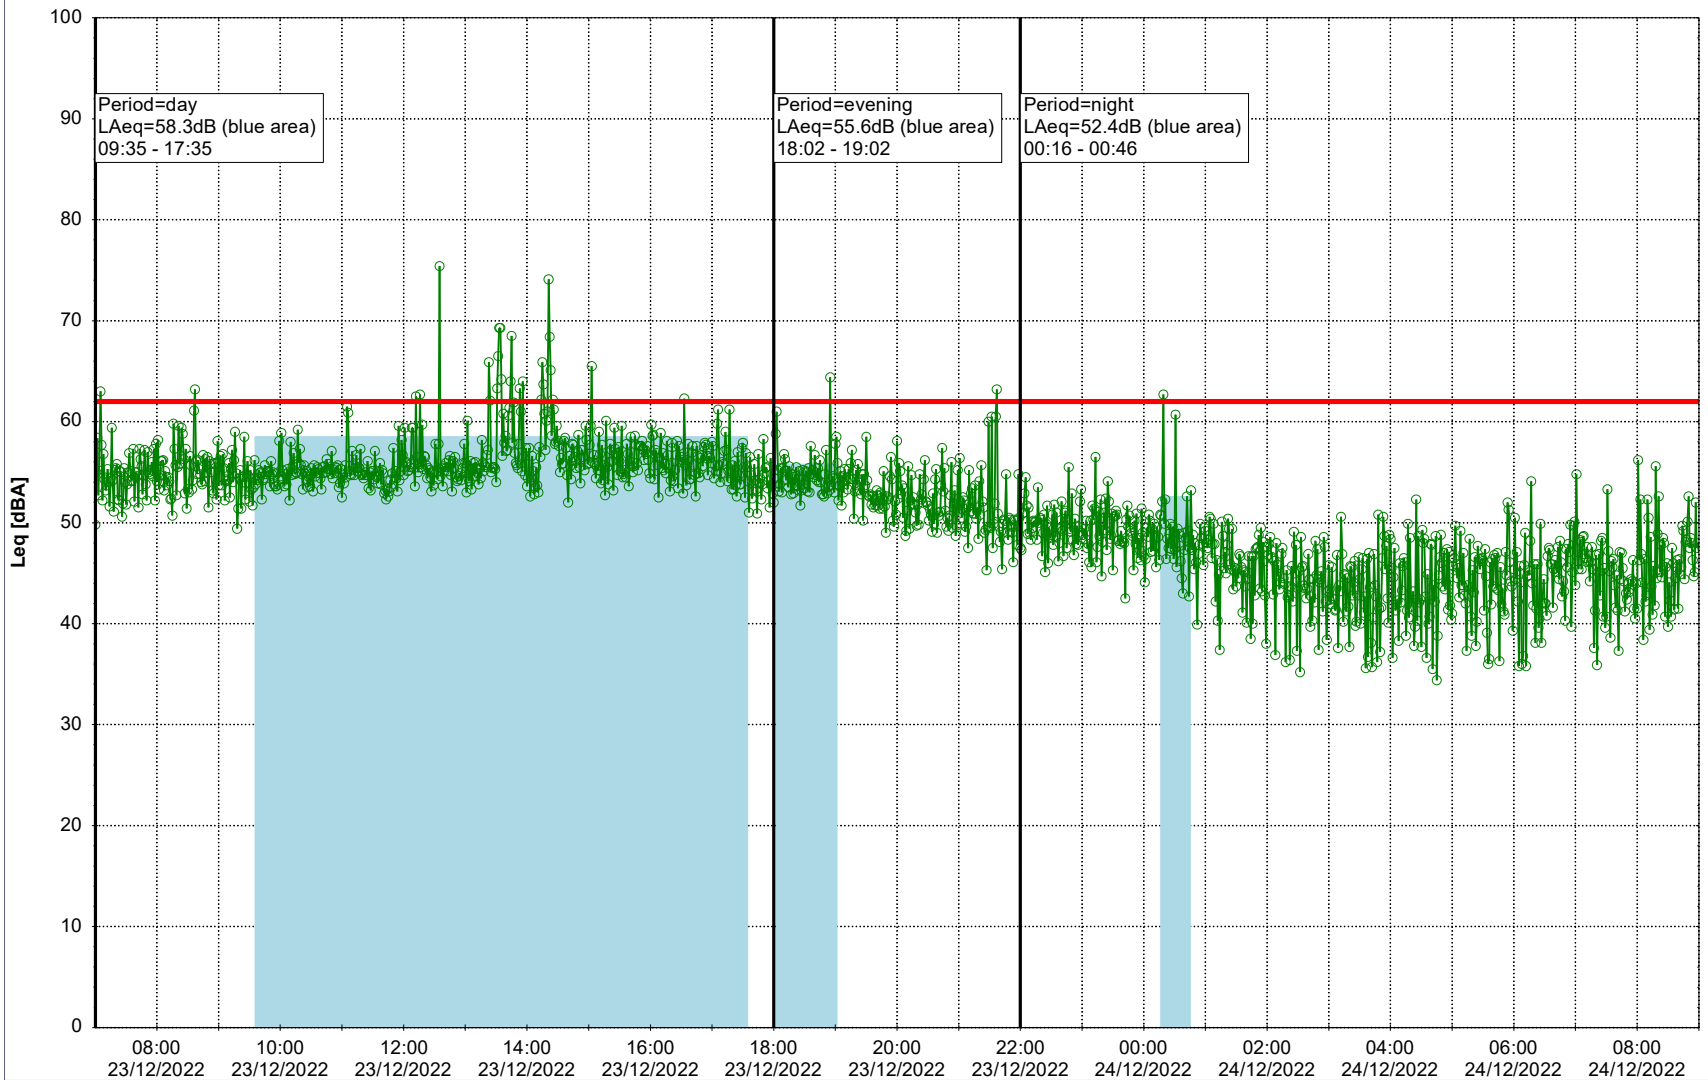

Remarks

...

Noise Time Related Diagram

○○○ GAB_NS01

Project: Kronos Sydhavnen
Construction: Gåsebæk
Location: N-V

23/12/2022
24/12/2022

Noise Time Related Diagram

○○○○ GAB_NS01

Remarks

...

Project: Kronos Sydhavnen
Construction: Gåsebæk
Location: N-V

24/12/2022
25/12/2022

Plan View

Remarks

...

Noise Time Related Diagram

○○○○ GAB_NS01

Project: Kronos Sydhavnen
Construction: Gåsebæk
Location: N-V

Plan View

Remarks

...

Noise Time Related Diagram

25/12/2022
26/12/2022

○○○○ GAB_NS01