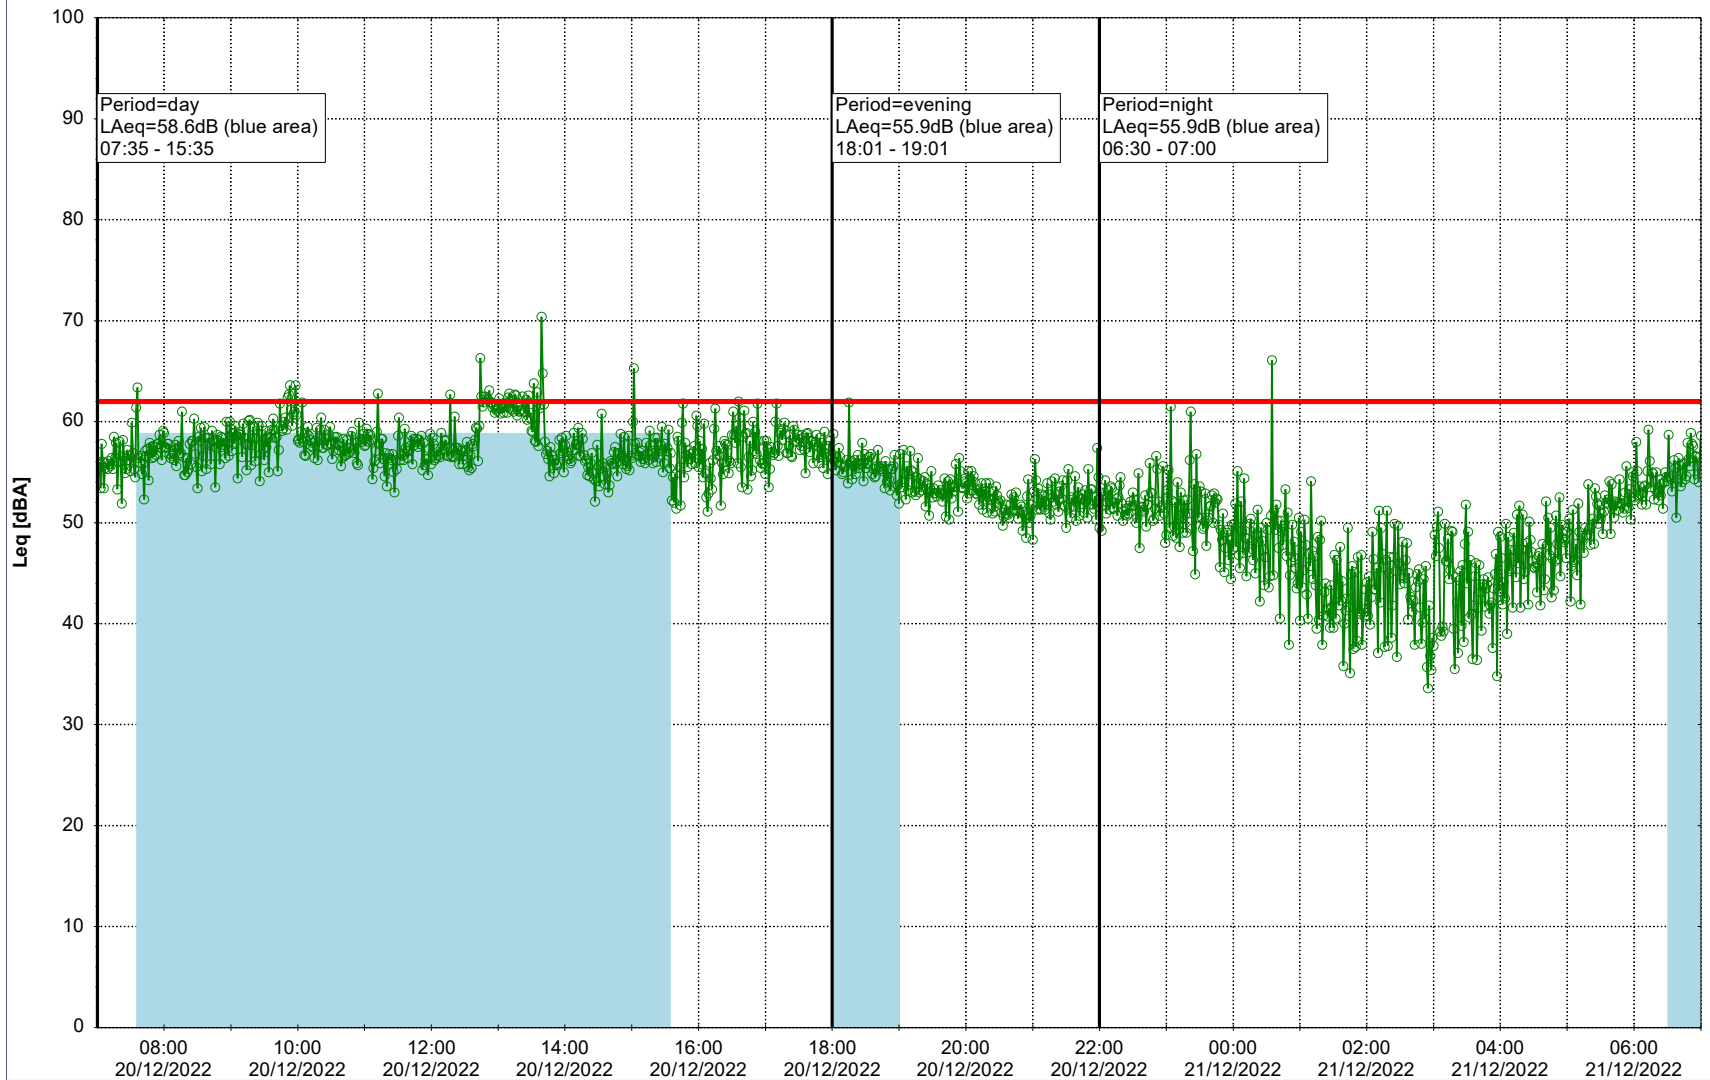

20/12/2022
21/12/2022

Plan View

Remarks

...

Noise Time Related Diagram

○○○ GAB_NS01

Project: Kronos Sydhavnen
Construction: Gåsebæk
Location: N-V

Plan View

Remarks

...

Noise Time Related Diagram

21/12/2022
22/12/2022

○○○ GAB_NS01

Project: Kronos Sydhavnen
Construction: Gåsebæk
Location: N-V

22/12/2022
23/12/2022

Plan View

Remarks

...

Noise Time Related Diagram

○○○ GAB_NS01

Project: Kronos Sydhavnen
Construction: Gåsebæk
Location: N-V

23/12/2022
24/12/2022

Noise Time Related Diagram

○○○○ GAB_NS01

Remarks

...

Project: Kronos Sydhavnen
Construction: Gåsebæk
Location: N-V

24/12/2022
25/12/2022

Plan View

Remarks

...

Noise Time Related Diagram