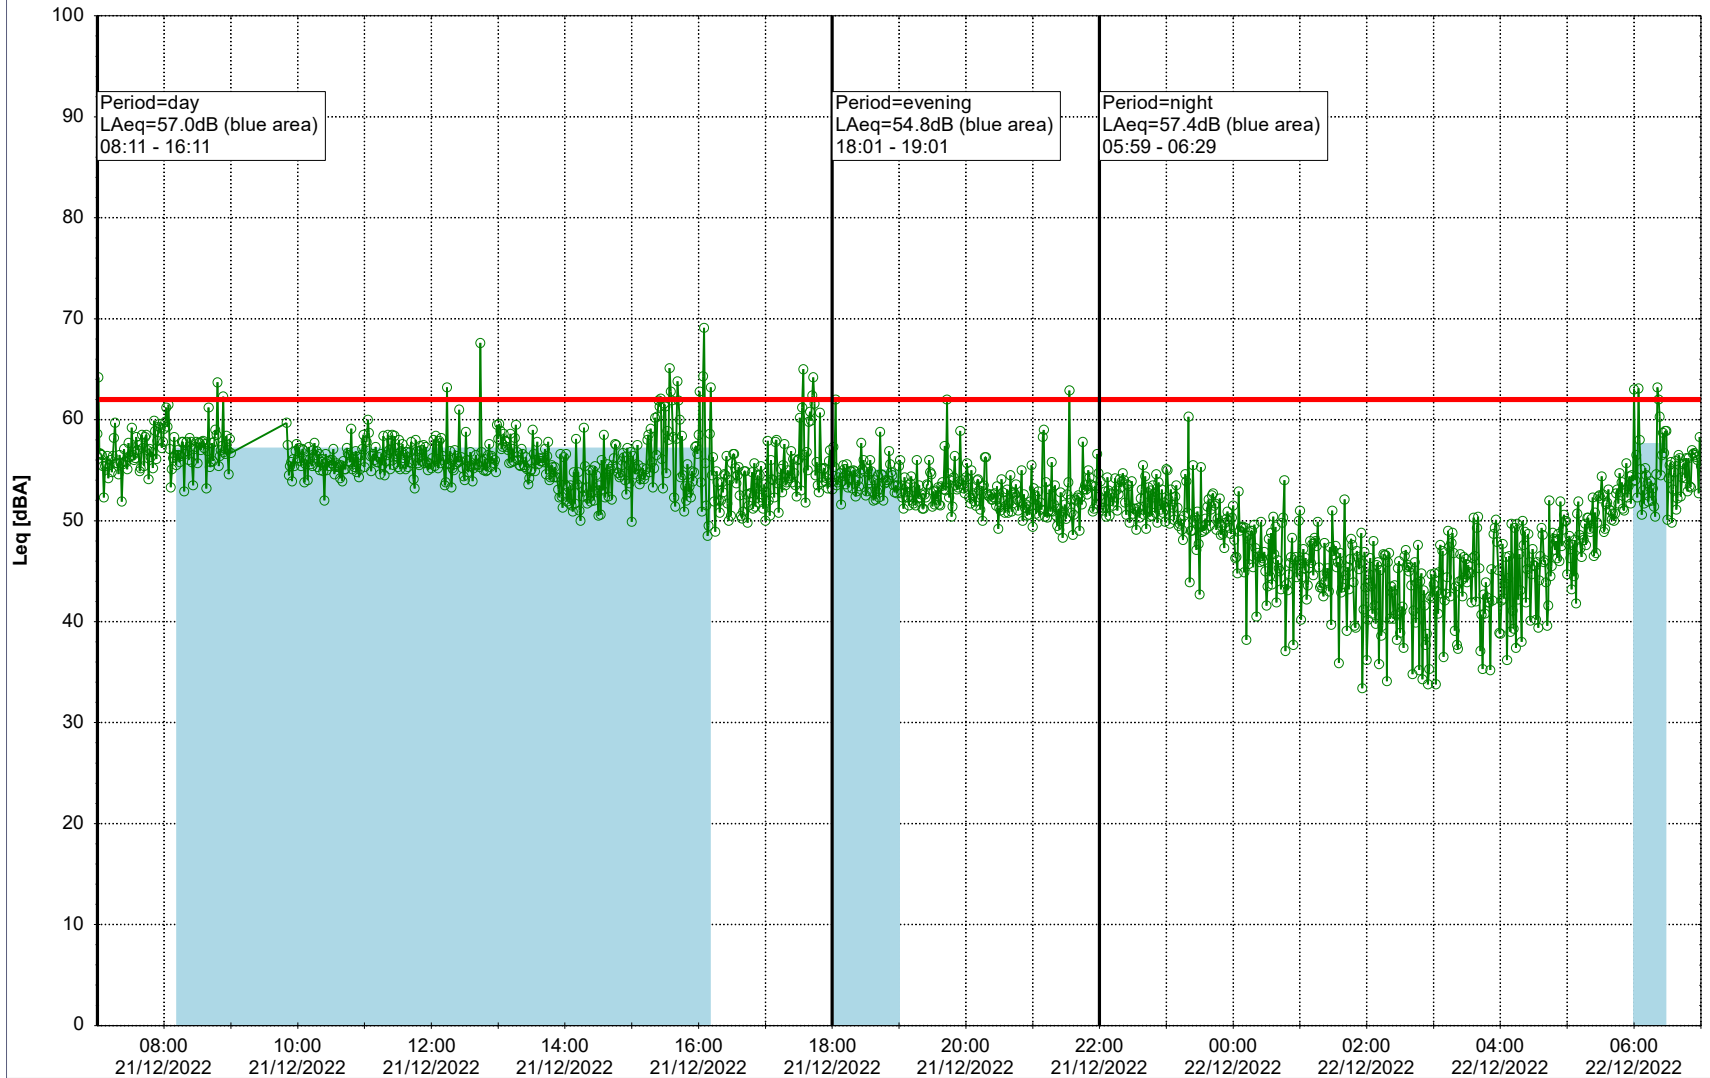

20/12/2022
21/12/2022

Plan View

Remarks

...

Noise Time Related Diagram

○○○ GAB_NS01

Project: Kronos Sydhavnen
Construction: Gåsebæk
Location: N-V

Plan View

Remarks

...

Noise Time Related Diagram

21/12/2022
22/12/2022

○○○ GAB_NS01

Project: Kronos Sydhavnen
Construction: Gåsebæk
Location: N-V

22/12/2022
23/12/2022

Plan View

Remarks

...

Noise Time Related Diagram

○○○ GAB_NS01

Project: Kronos Sydhavnen
Construction: Gåsebæk
Location: N-V

23/12/2022
24/12/2022

Noise Time Related Diagram

○○○○ GAB_NS01

Remarks

...

Project: Kronos Sydhavnen
Construction: Gåsebæk
Location: N-V

24/12/2022
25/12/2022

Plan View

Remarks

...

Noise Time Related Diagram