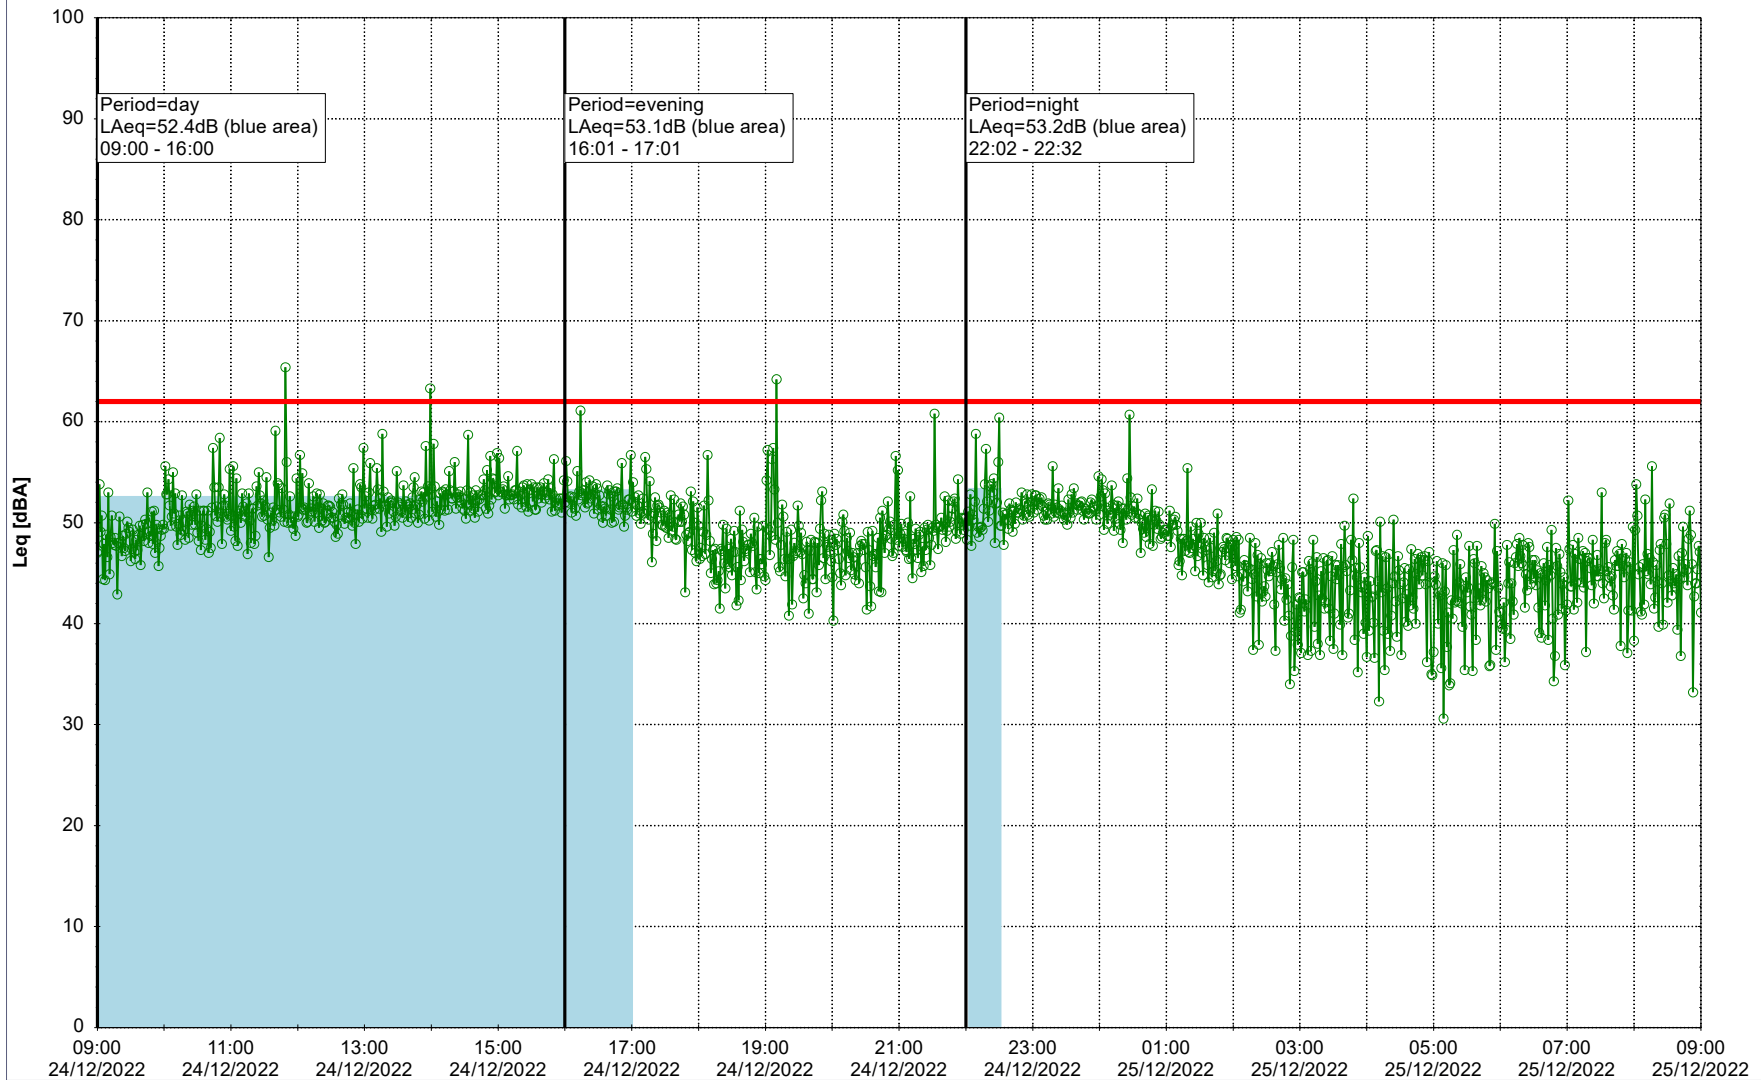

Remarks

...

Noise Time Related Diagram

○○○ GAB_NS01

Project: Kronos Sydhavnen
Construction: Gåsebæk
Location: N-V

23/12/2022
24/12/2022

Noise Time Related Diagram

○○○○ GAB_NS01

Remarks

...

Project: Kronos Sydhavnen
Construction: Gåsebæk
Location: N-V

24/12/2022
25/12/2022

Plan View

Remarks

...

Noise Time Related Diagram

○○○○ GAB_NS01

Project: Kronos Sydhavnen
Construction: Gåsebæk
Location: N-V

Plan View

Remarks

...

Noise Time Related Diagram

25/12/2022
26/12/2022

○○○○ GAB_NS01