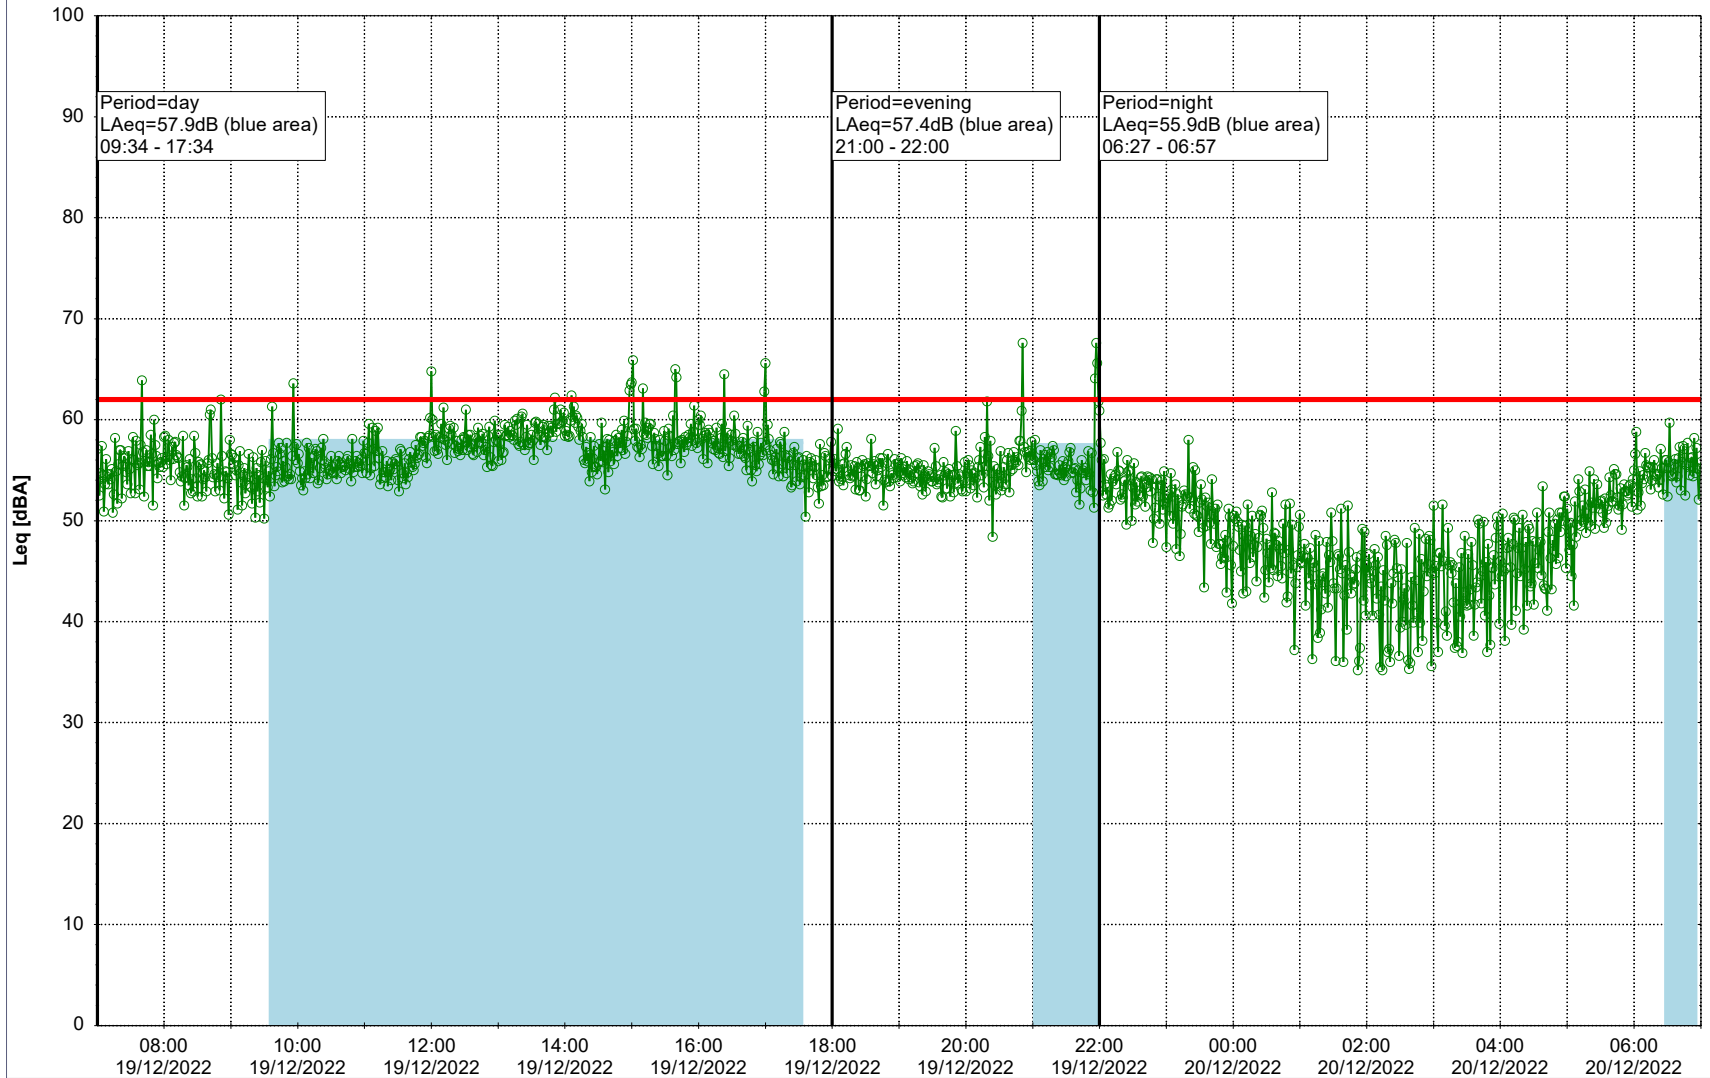

Project: Kronos Sydhavnen
Construction: Gåsebæk
Location: N-V

Plan View

Remarks

...

Noise Time Related Diagram

19/12/2022
20/12/2022

○○○ GAB_NS01

Project: Kronos Sydhavnen
Construction: Gåsebæk
Location: N-V

20/12/2022
21/12/2022

Plan View

Remarks

...

Noise Time Related Diagram

○○○ GAB_NS01

Project: Kronos Sydhavnen
Construction: Gåsebæk
Location: N-V

Plan View

Remarks

...

Noise Time Related Diagram

○○○ GAB_NS01

Project: Kronos Sydhavnen
Construction: Gåsebæk
Location: N-V

23/12/2022
24/12/2022

Noise Time Related Diagram

○○○○ GAB_NS01

Remarks

...

Project: Kronos Sydhavnen
Construction: Gåsebæk
Location: N-V

24/12/2022
25/12/2022

Plan View

Remarks

...

Noise Time Related Diagram