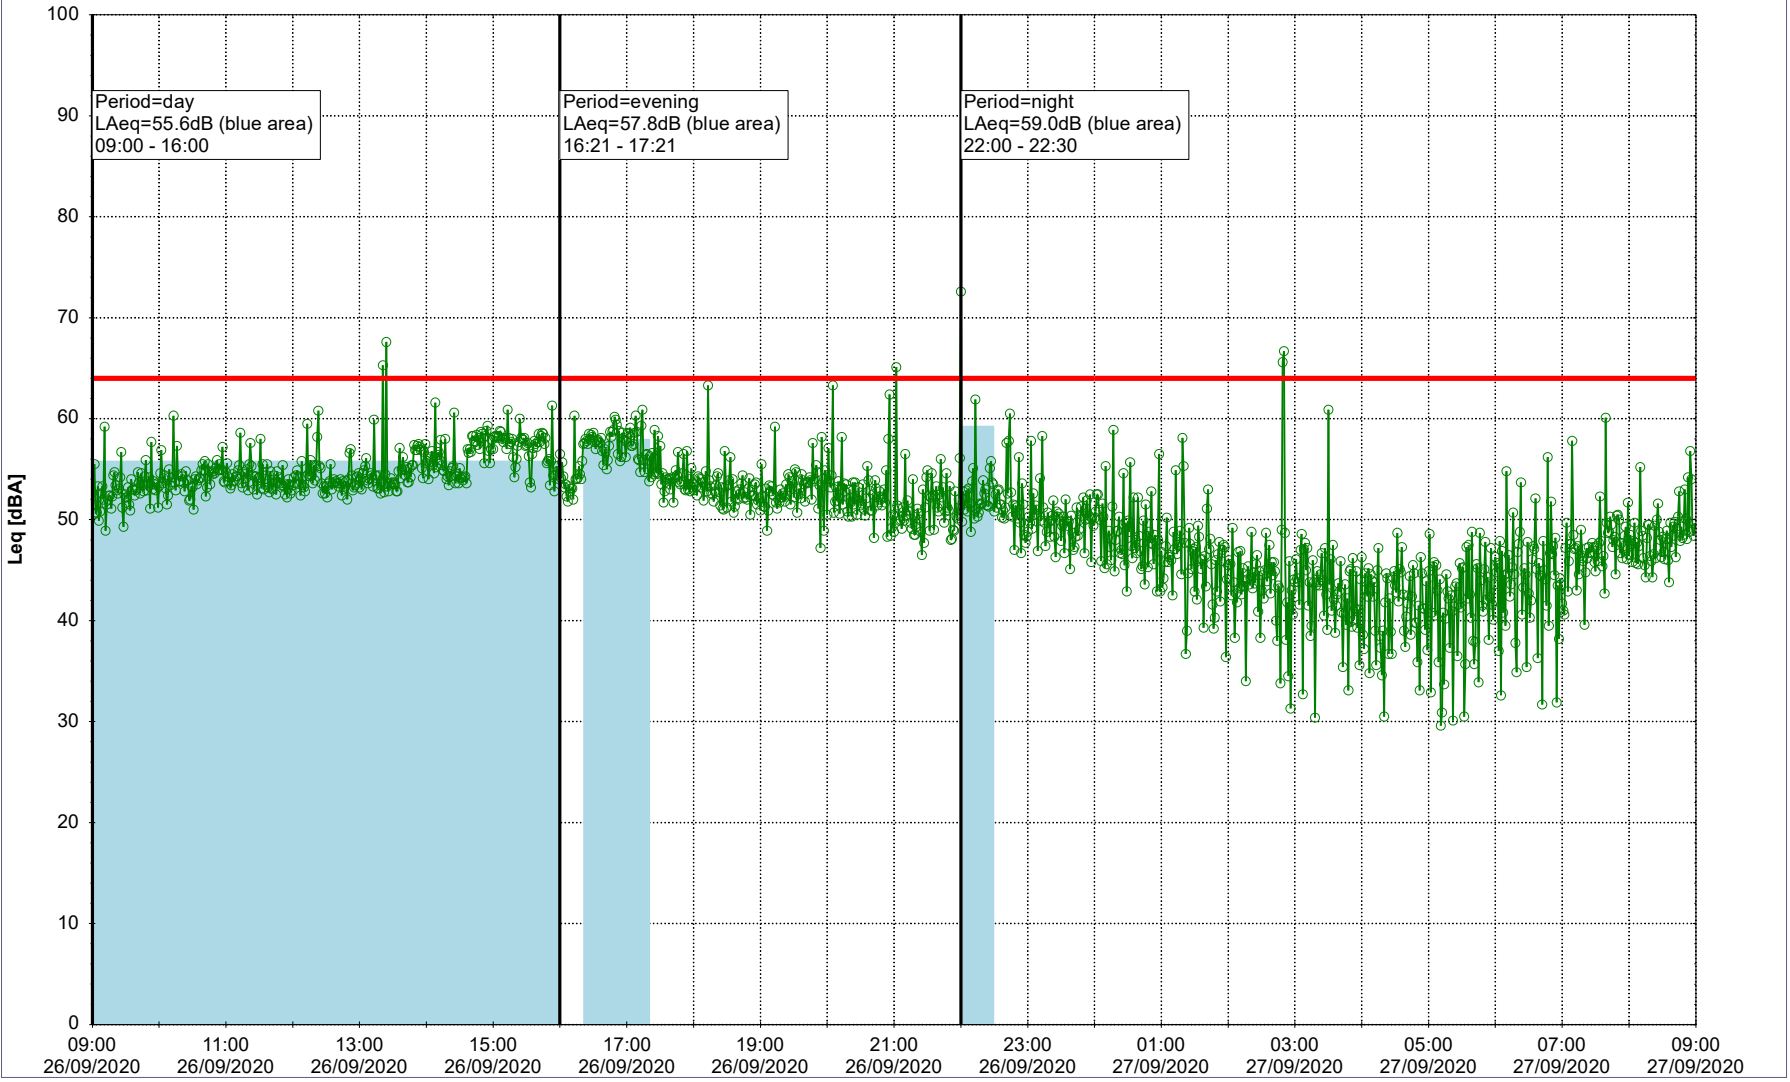

Project: Kronos Sydhavnen
Construction: Gåsebæk
Location: N-V

25/09/2020
26/09/2020

Noise Time Related Diagram

○○○○ GAB_NS01

Remarks

...

Project: Kronos Sydhavnen
Construction: Gåsebæk
Location: N-V

26/09/2020
27/09/2020

Remarks

...

Noise Time Related Diagram

○○○ GAB_NS01

Project: Kronos Sydhavnen
Construction: Gåsebæk
Location: N-V

27/09/2020
28/09/2020

Remarks

...