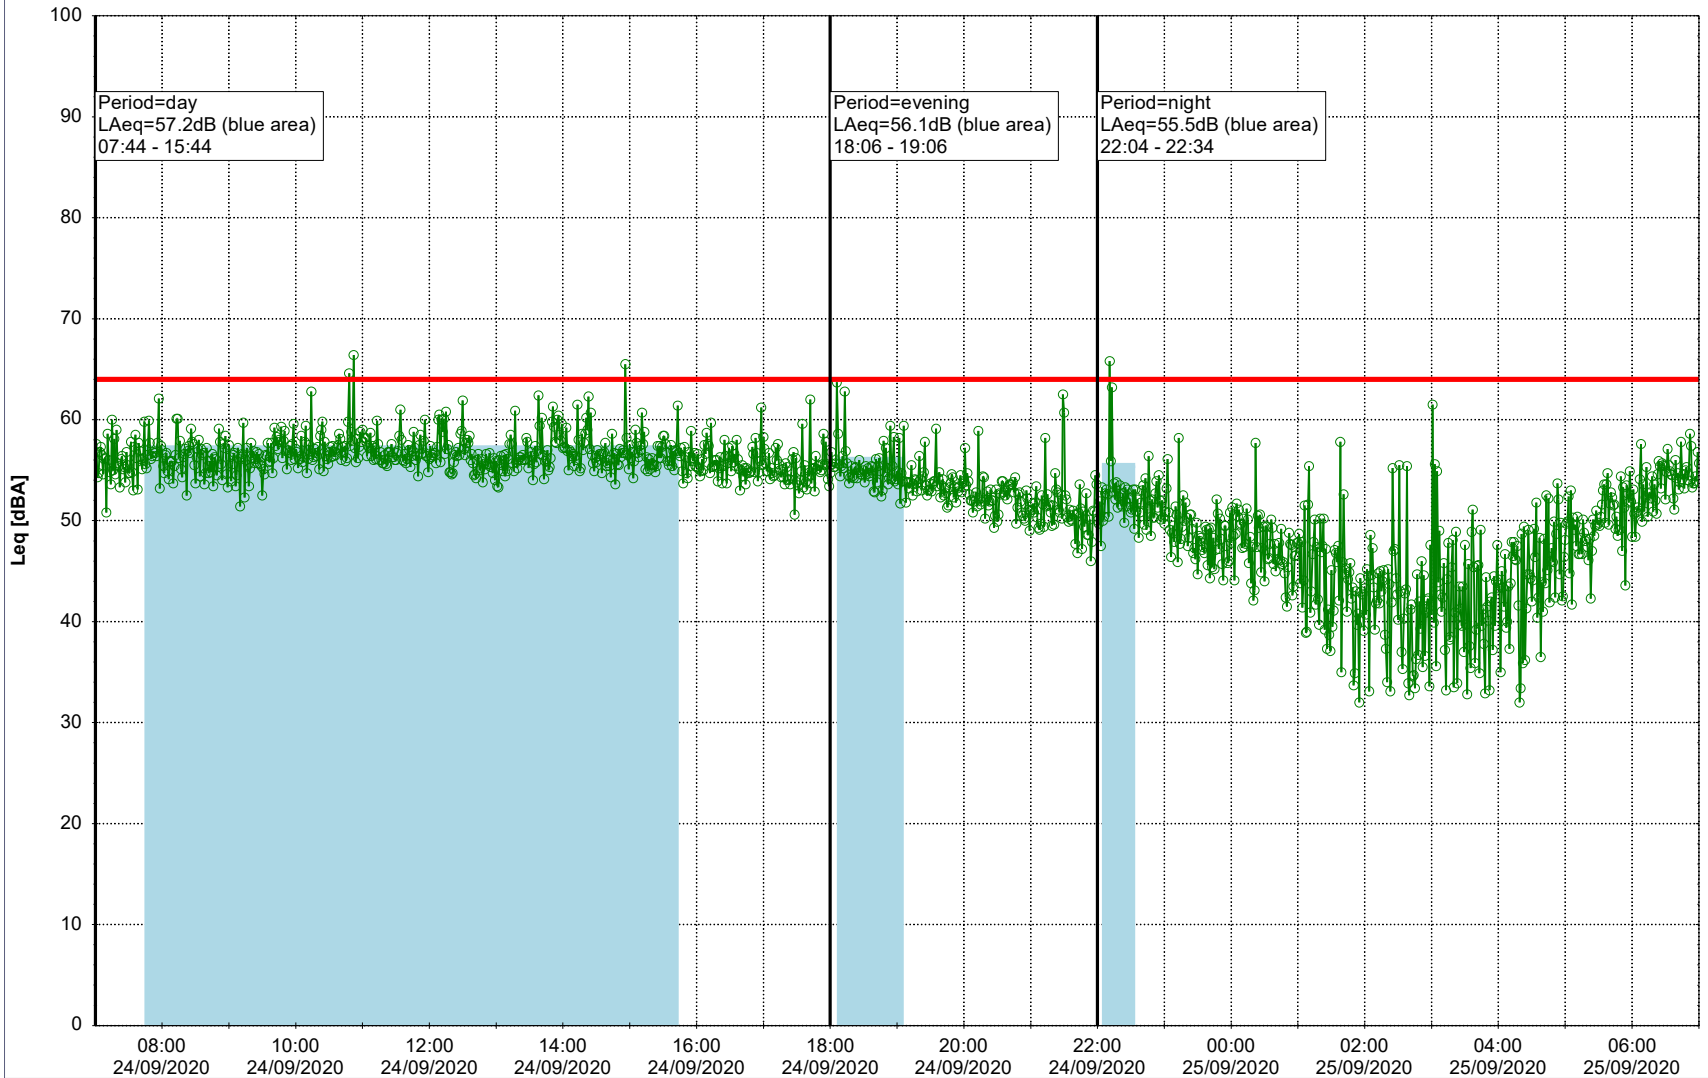

Noise Time Related Diagram

○○○ GAB_NS01

Project: Kronos Sydhavnen
Construction: Gåsebæk
Location: N-V

24/09/2020
25/09/2020

Remarks

...

Noise Time Related Diagram

○○○ GAB_NS01

Project: Kronos Sydhavnen
Construction: Gåsebæk
Location: N-V

25/09/2020
26/09/2020

Noise Time Related Diagram

○○○○ GAB_NS01

Remarks

...

Project: Kronos Sydhavnen
Construction: Gåsebæk
Location: N-V

26/09/2020
27/09/2020

Remarks

...

Noise Time Related Diagram

○○○ GAB_NS01

Project: Kronos Sydhavnen
Construction: Gåsebæk
Location: N-V

27/09/2020
28/09/2020

Remarks

...