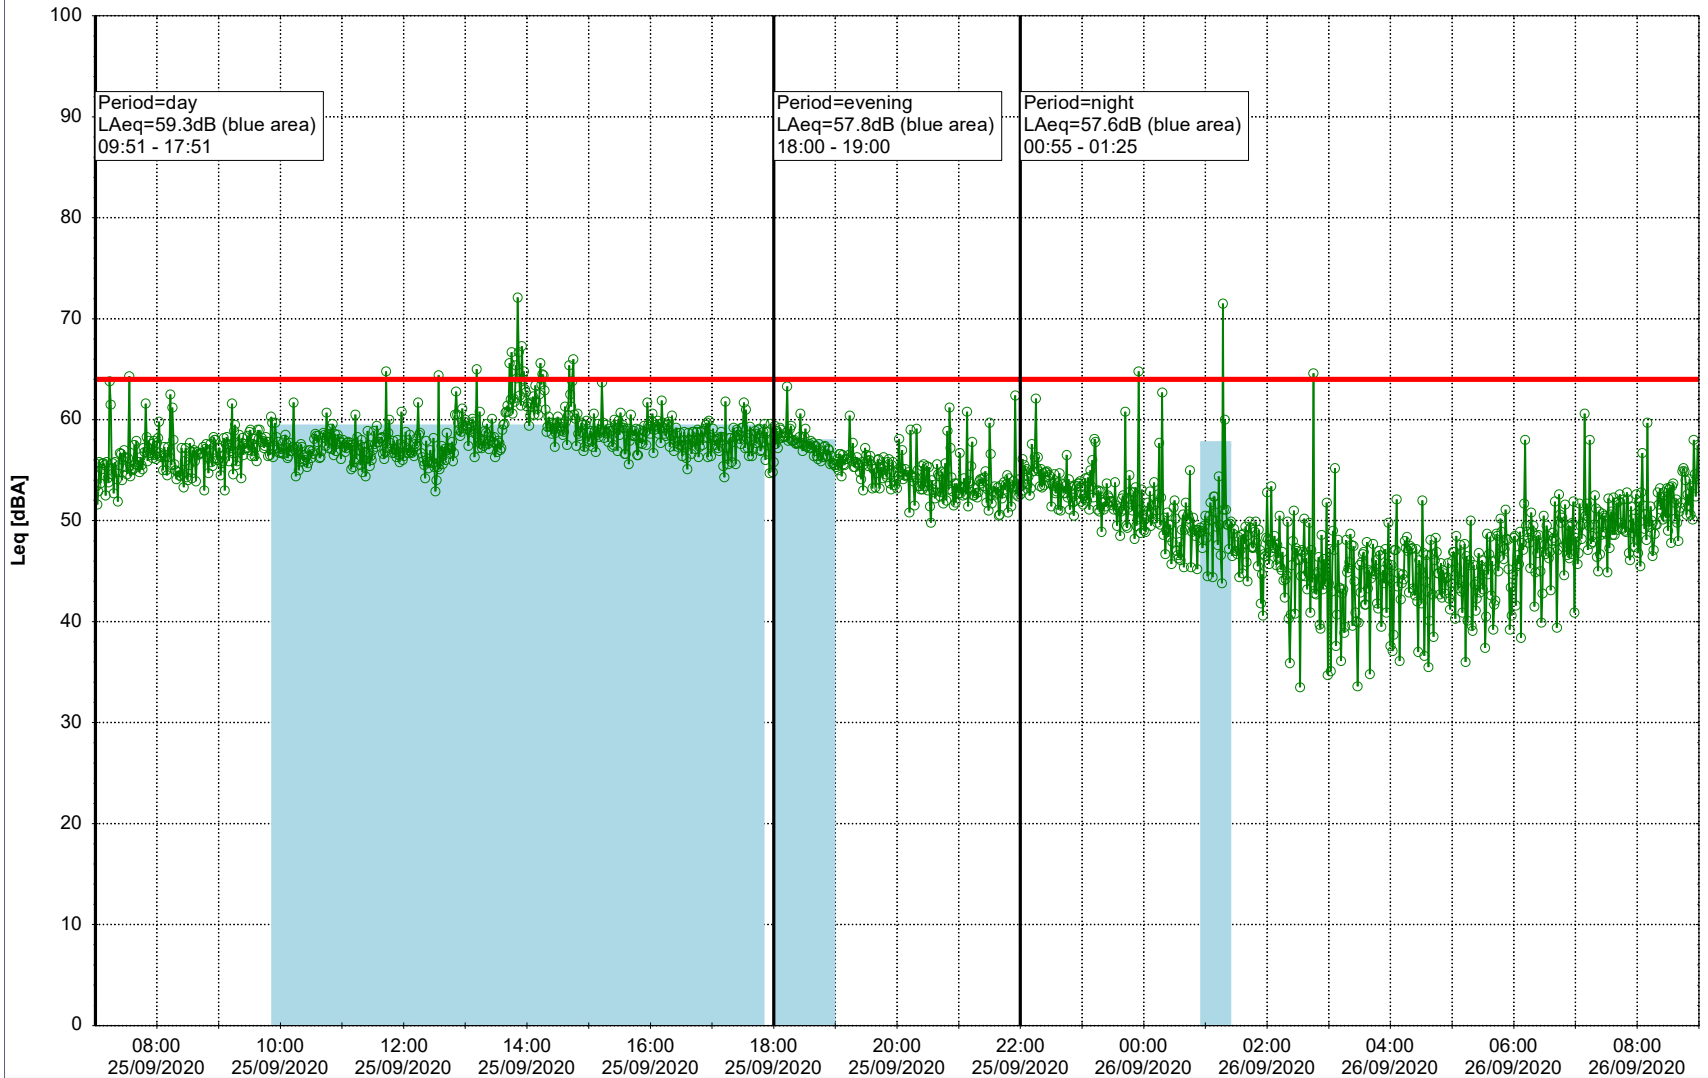

Project: Kronos Sydhavnen
Construction: Gåsebæk
Location: N-V

25/09/2020
26/09/2020

Noise Time Related Diagram

○○○○ GAB_NS01

Remarks

...

Project: Kronos Sydhavnen
Construction: Gåsebæk
Location: N-V

26/09/2020
27/09/2020

Remarks

...

Noise Time Related Diagram

○○○ GAB_NS01

Project: Kronos Sydhavnen
Construction: Gåsebæk
Location: N-V

27/09/2020
28/09/2020

Remarks

...