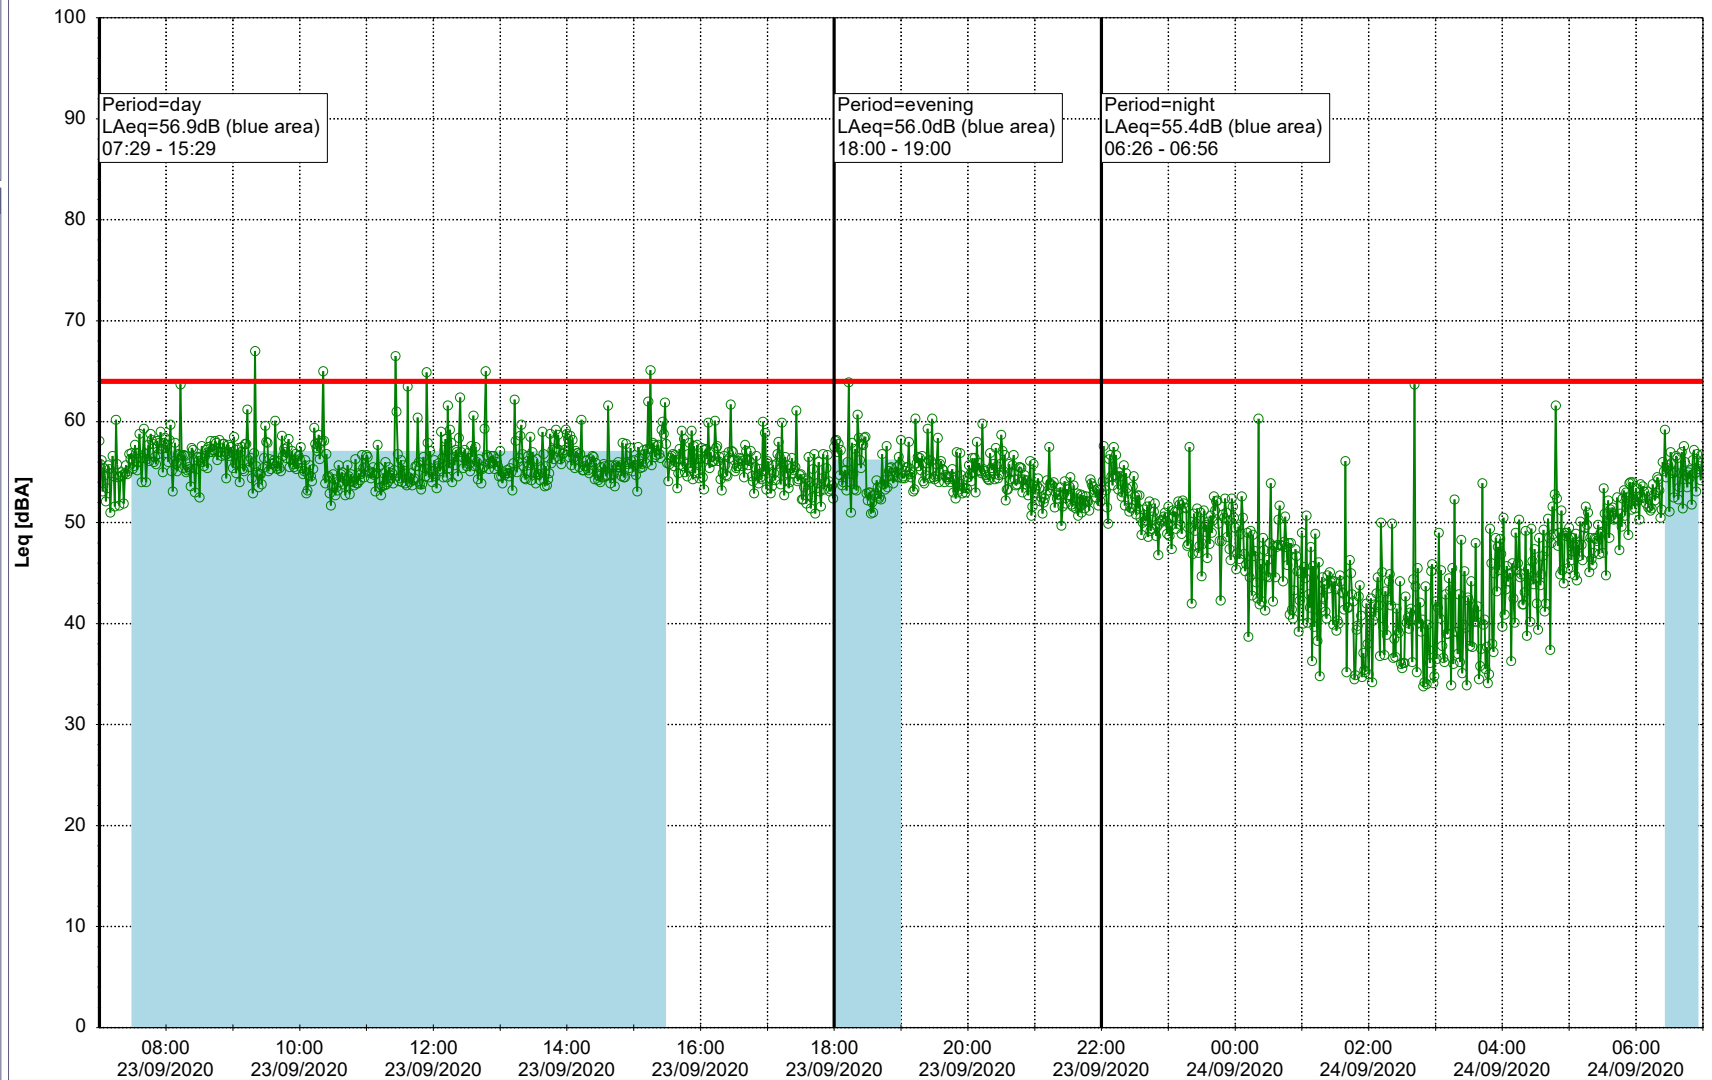

Remarks

...

Noise Time Related Diagram

○○○ GAB_NS01

Project: Kronos Sydhavnen
Construction: Gåsebæk
Location: N-V

23/09/2020
24/09/2020

Remarks

...

Noise Time Related Diagram

○○○ GAB_NS01

Project: Kronos Sydhavnen
Construction: Gåsebæk
Location: N-V

24/09/2020
25/09/2020

Remarks

...

Noise Time Related Diagram

○○○ GAB_NS01

Project: Kronos Sydhavnen
Construction: Gåsebæk
Location: N-V

25/09/2020
26/09/2020

Noise Time Related Diagram

○○○○ GAB_NS01

Remarks

...

Project: Kronos Sydhavnen
Construction: Gåsebæk
Location: N-V

26/09/2020
27/09/2020

Remarks

...

Noise Time Related Diagram

○○○ GAB_NS01

Project: Kronos Sydhavnen
Construction: Gåsebæk
Location: N-V

27/09/2020
28/09/2020

Remarks

...