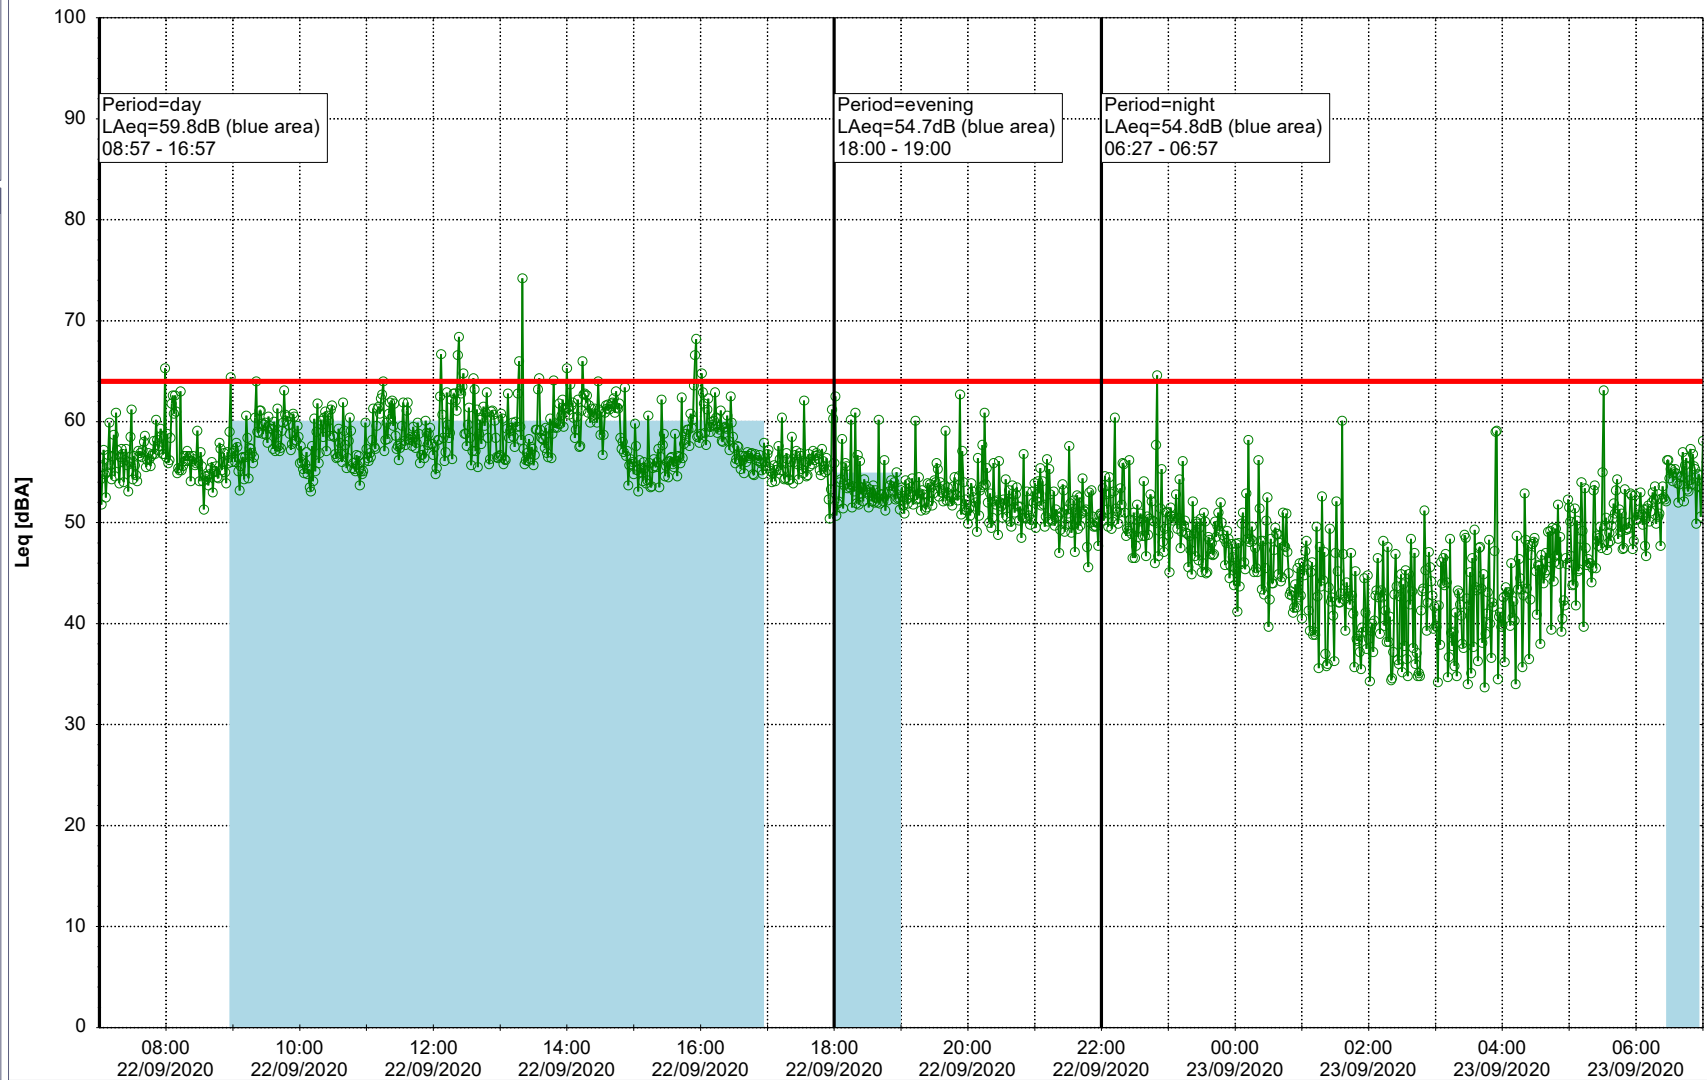

Project: Kronos Sydhavnen
Construction: Gåsebæk
Location: N-V

Remarks

...

Noise Time Related Diagram

21/09/2020
22/09/2020

○○○ GAB_NS01

Project: Kronos Sydhavnen
Construction: Gåsebæk
Location: N-V

22/09/2020
23/09/2020

Remarks

...

Noise Time Related Diagram

○○○ GAB_NS01

Project: Kronos Sydhavnen
Construction: Gåsebæk
Location: N-V

23/09/2020
24/09/2020

Remarks

...

Noise Time Related Diagram

○○○ GAB_NS01

Project: Kronos Sydhavnen
Construction: Gåsebæk
Location: N-V

24/09/2020
25/09/2020

Remarks

...

Noise Time Related Diagram

○○○ GAB_NS01

Project: Kronos Sydhavnen
Construction: Gåsebæk
Location: N-V

25/09/2020
26/09/2020

Noise Time Related Diagram

○○○○ GAB_NS01

Remarks

...

Project: Kronos Sydhavnen
Construction: Gåsebæk
Location: N-V

26/09/2020
27/09/2020