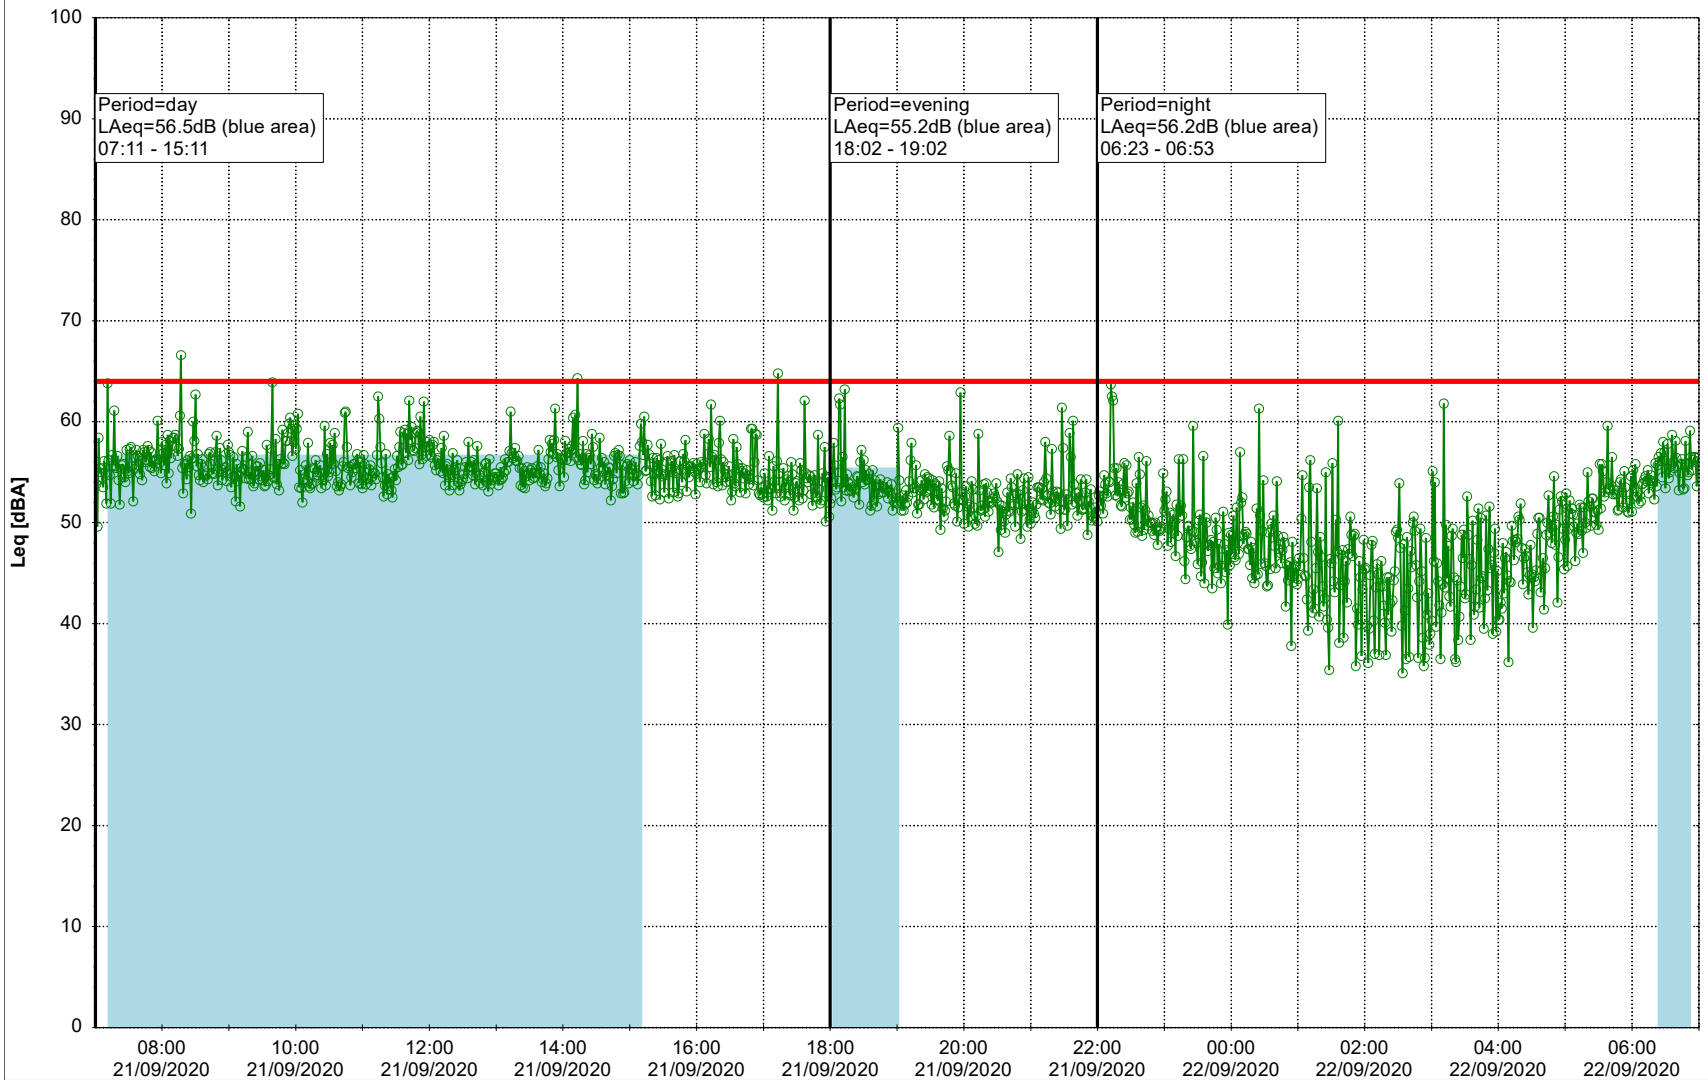

Project: Kronos Sydhavnen
Construction: Gåsebæk
Location: N-V

Remarks

...

Noise Time Related Diagram

21/09/2020
22/09/2020

○○○ GAB_NS01

Project: Kronos Sydhavnen
Construction: Gåsebæk
Location: N-V

22/09/2020
23/09/2020

Remarks

...

Noise Time Related Diagram

○○○ GAB_NS01

Project: Kronos Sydhavnen
Construction: Gåsebæk
Location: N-V

23/09/2020
24/09/2020

Remarks

...

Noise Time Related Diagram

○○○ GAB_NS01

Project: Kronos Sydhavnen
Construction: Gåsebæk
Location: N-V

24/09/2020
25/09/2020

Remarks

...

Noise Time Related Diagram

○○○ GAB_NS01

Project: Kronos Sydhavnen
Construction: Gåsebæk
Location: N-V

25/09/2020
26/09/2020

Noise Time Related Diagram

○○○○ GAB_NS01

Remarks

...

Project: Kronos Sydhavnen
Construction: Gåsebæk
Location: N-V

26/09/2020
27/09/2020