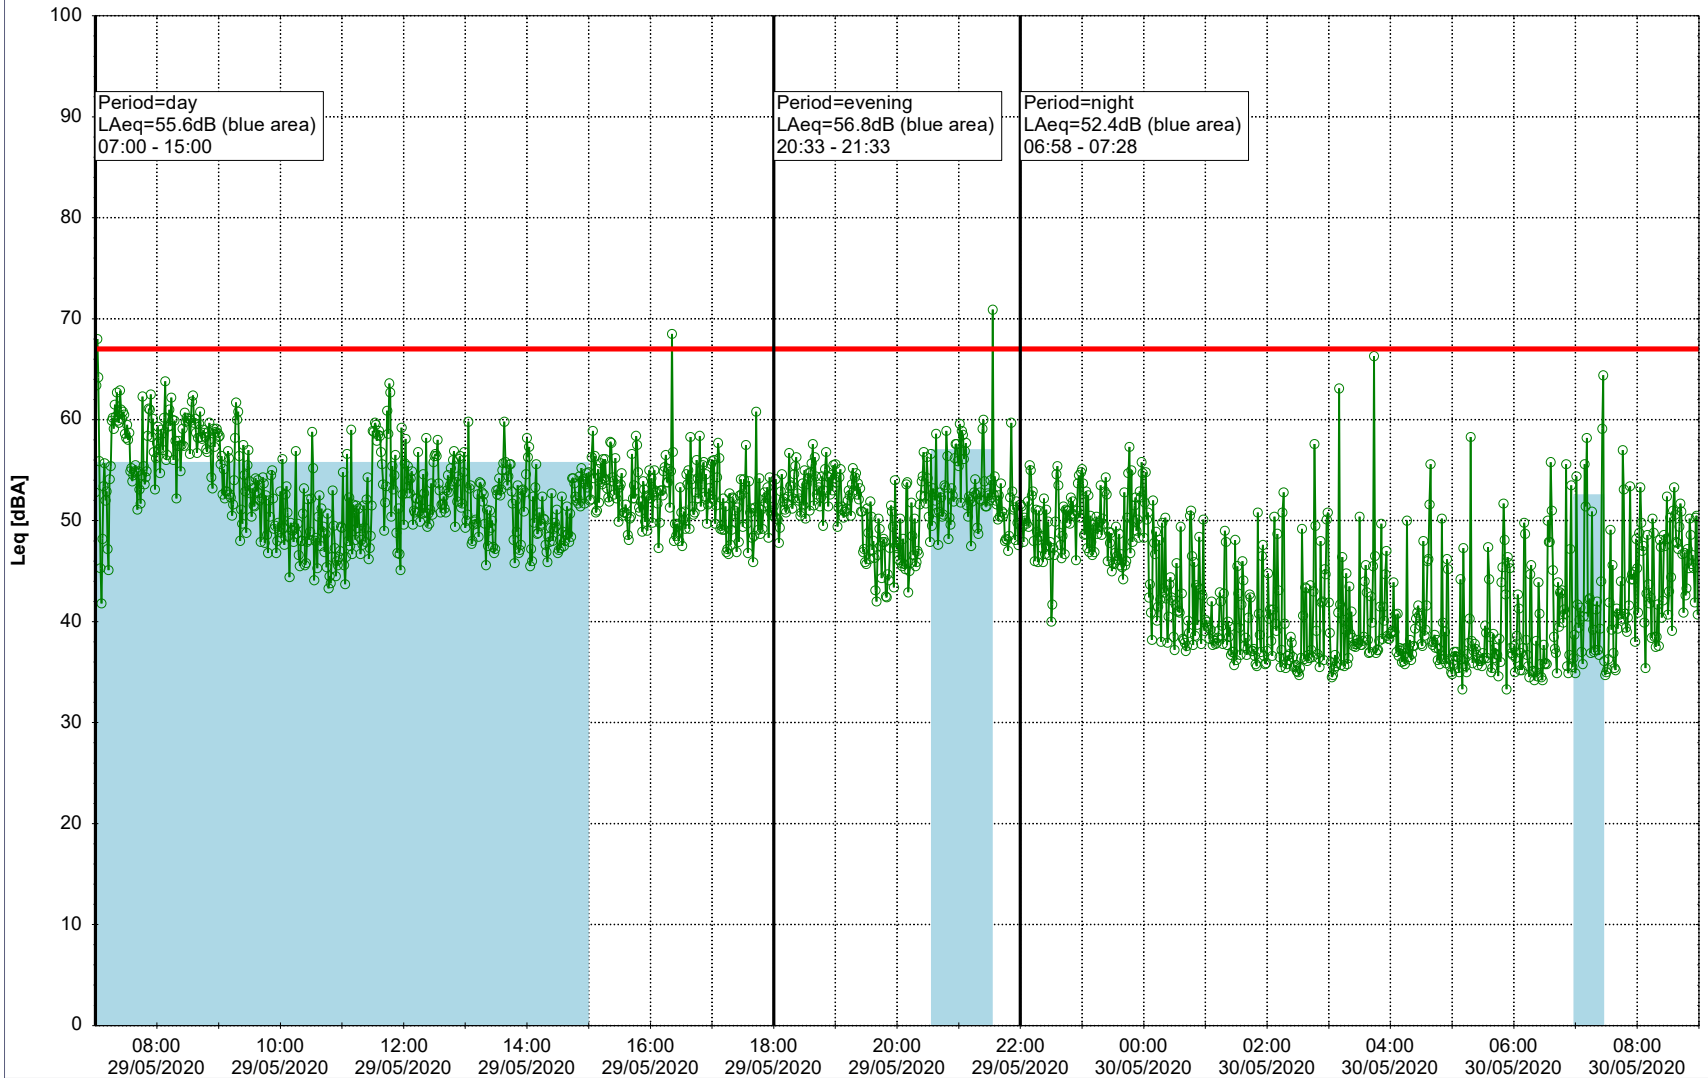

...

Noise Time Related Diagram

28/05/2020
29/05/2020

○ NEL_NS01

Project: Kronos Sydhavnen
Construction: Ny Ellebjerg
Location: N-V

29/05/2020
30/05/2020

Noise Time Related Diagram

○○○ NEL_NS01

Remarks

...

Project: Kronos Sydhavnen
Construction: Ny Ellebjerg
Location: N-V

Plan View

Remarks

...

Noise Time Related Diagram

30/05/2020
31/05/2020

○○○ NEL_NS01

Project: Kronos Sydhavnen
Construction: Ny Ellebjerg
Location: N-V

Plan View

Remarks

...

Noise Time Related Diagram

31/05/2020
01/06/2020

○ ○ ○ ○ NEL_NS01