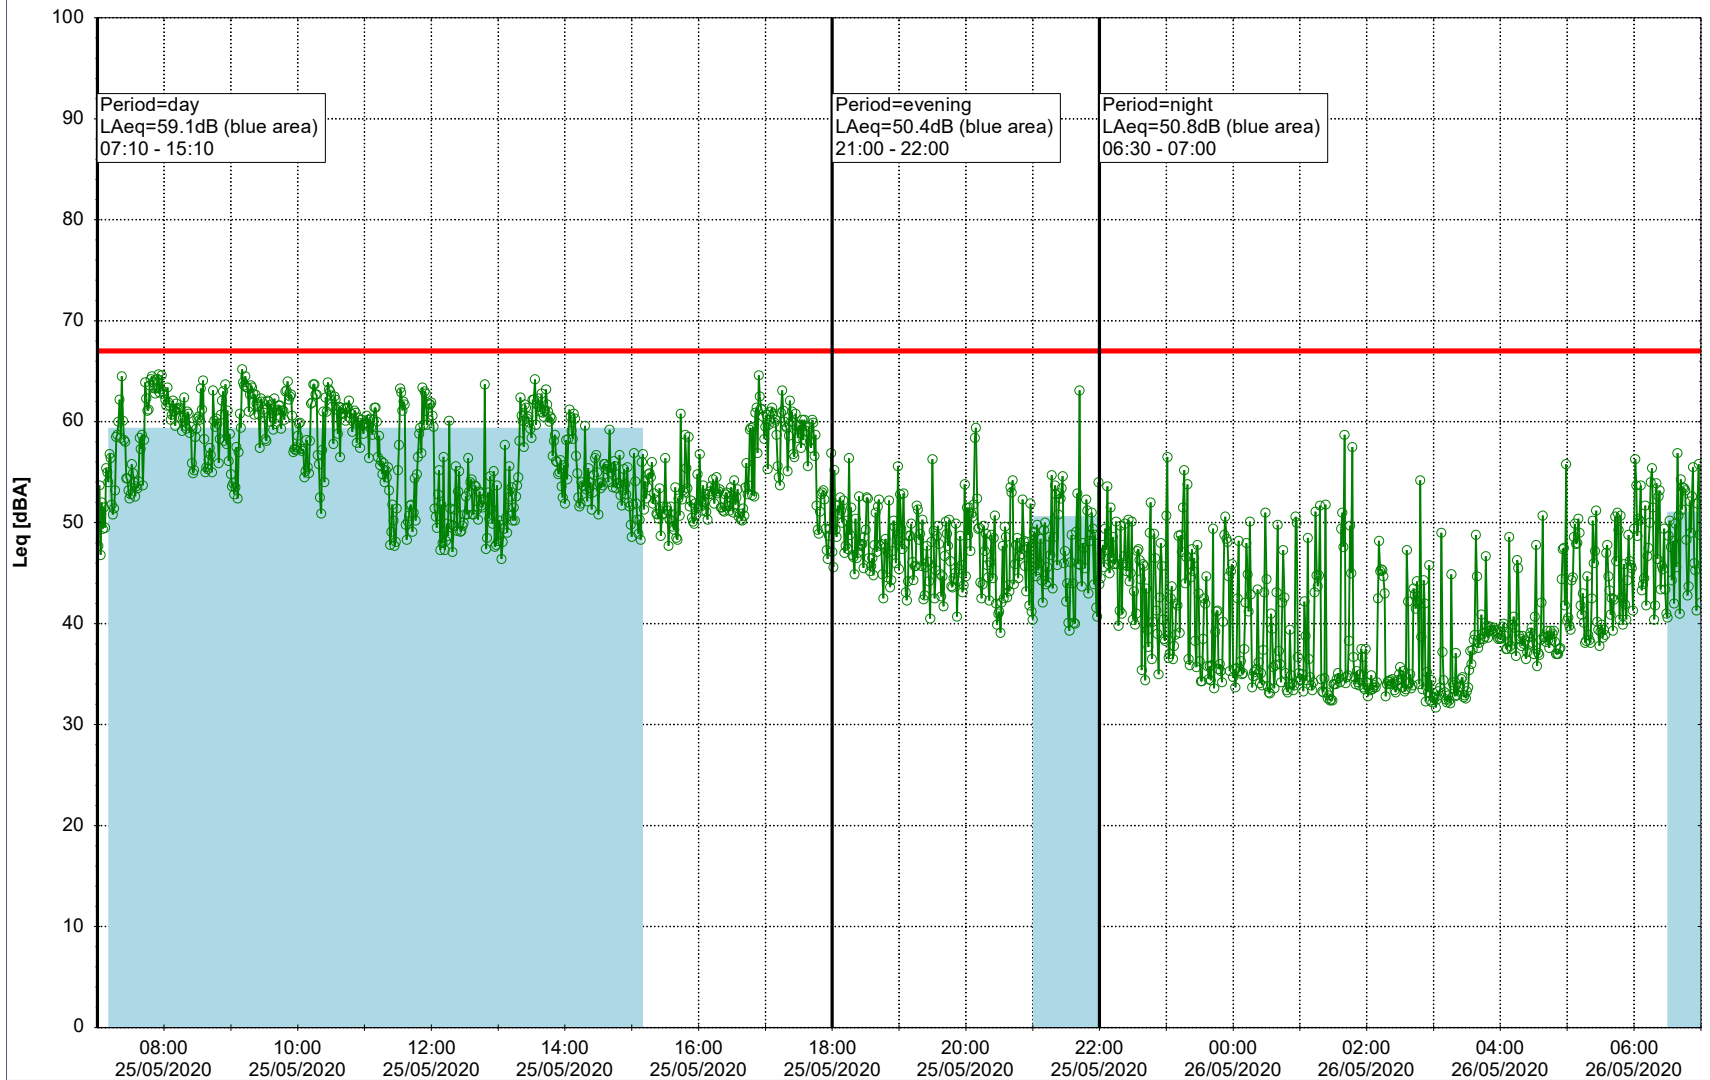

Project: Kronos Sydhavnen
Construction: Ny Ellebjerg
Location: N-V

Plan View

Remarks

...

Noise Time Related Diagram

25/05/2020
26/05/2020

○ NEL_NS01

Project: Kronos Sydhavnen
Construction: Ny Ellebjerg
Location: N-V

Plan View

Remarks

...

Noise Time Related Diagram

26/05/2020
27/05/2020

○ ○ ○ ○ NEL_NS01

Project: Kronos Sydhavnen
Construction: Ny Ellebjerg
Location: N-V

Plan View

Remarks

...

Project: Kronos Sydhavnen
Construction: Ny Ellebjerg
Location: N-V

Plan View

Remarks

...

Noise Time Related Diagram

30/05/2020
31/05/2020

○○○ NEL_NS01

Project: Kronos Sydhavnen
Construction: Ny Ellebjerg
Location: N-V

Plan View

Remarks

...

Noise Time Related Diagram

31/05/2020
01/06/2020

○ ○ ○ ○ NEL_NS01