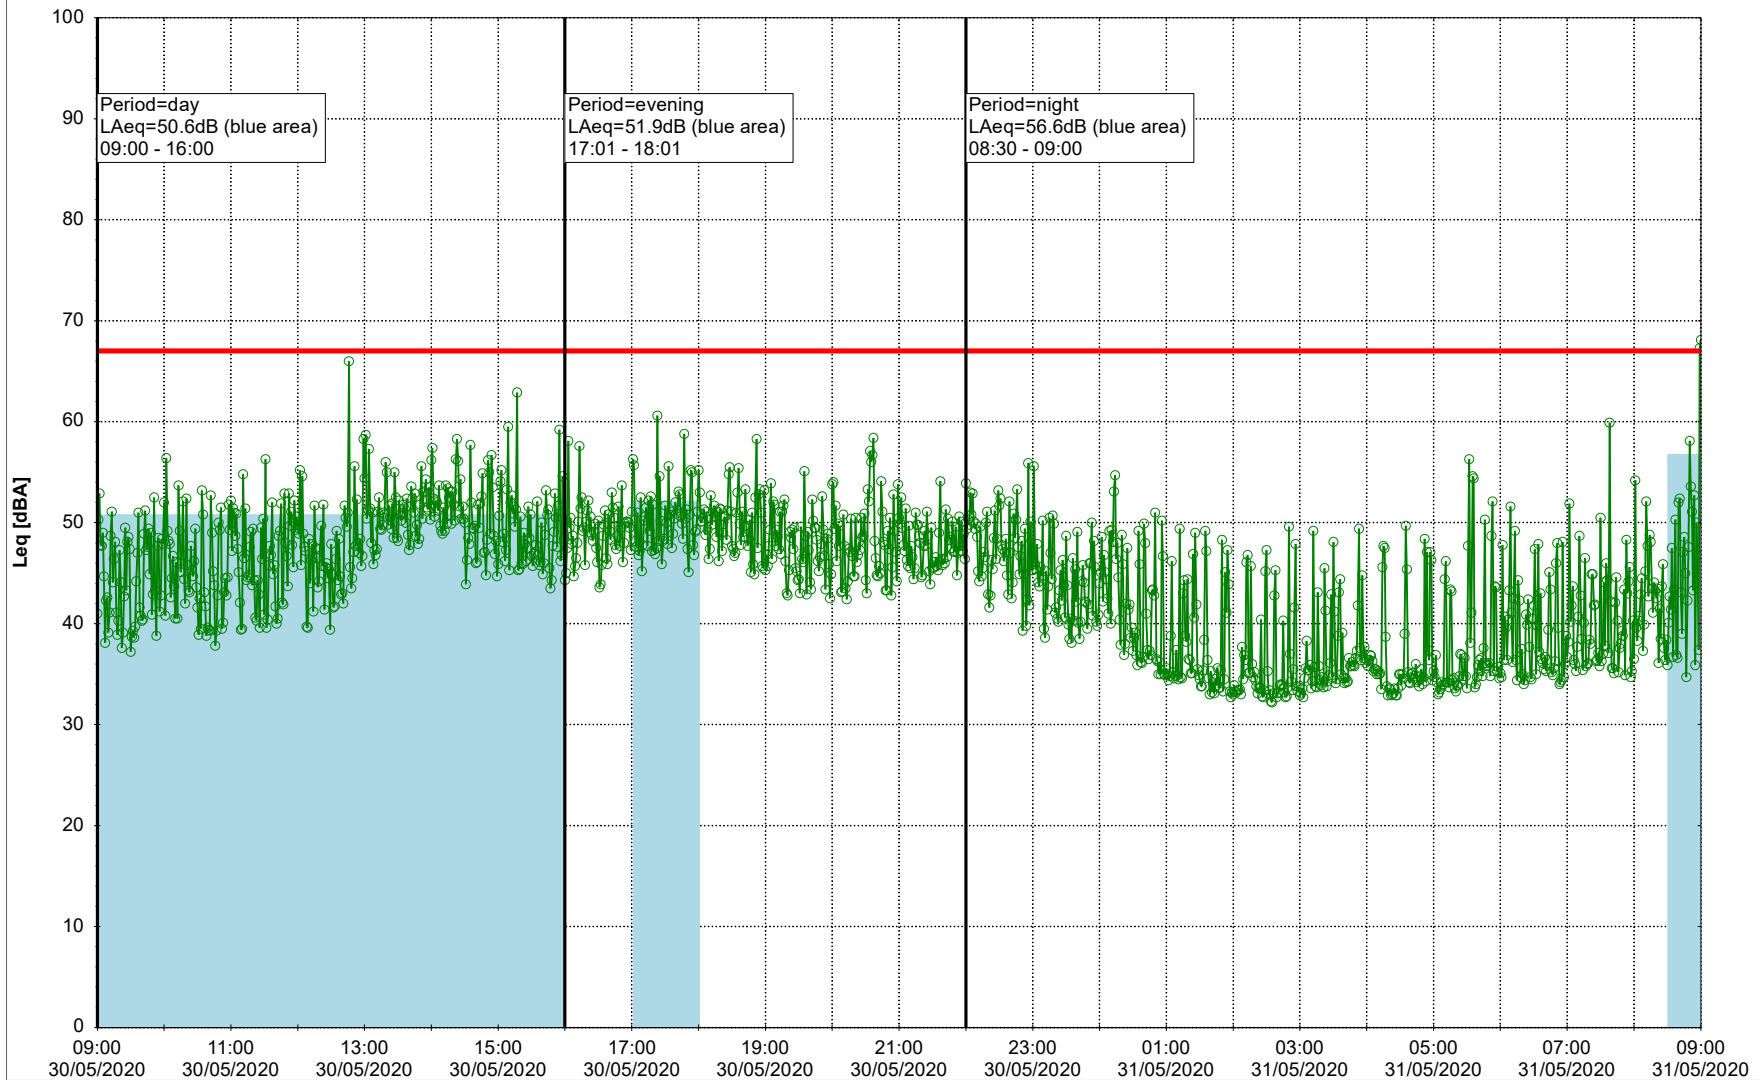

...

Noise Time Related Diagram

28/05/2020
29/05/2020

○ NEL_NS01

Project: Kronos Sydhavnen
Construction: Ny Ellebjerg
Location: N-V

29/05/2020
30/05/2020

Noise Time Related Diagram

○○○ NEL_NS01

Remarks

...

Project: Kronos Sydhavnen
Construction: Ny Ellebjerg
Location: N-V

Plan View

Remarks

...

Noise Time Related Diagram

30/05/2020
31/05/2020

○○○ NEL_NS01

Project: Kronos Sydhavnen
Construction: Ny Ellebjerg
Location: N-V

Plan View

Remarks

...

Noise Time Related Diagram

31/05/2020
01/06/2020

○ ○ ○ ○ NEL_NS01