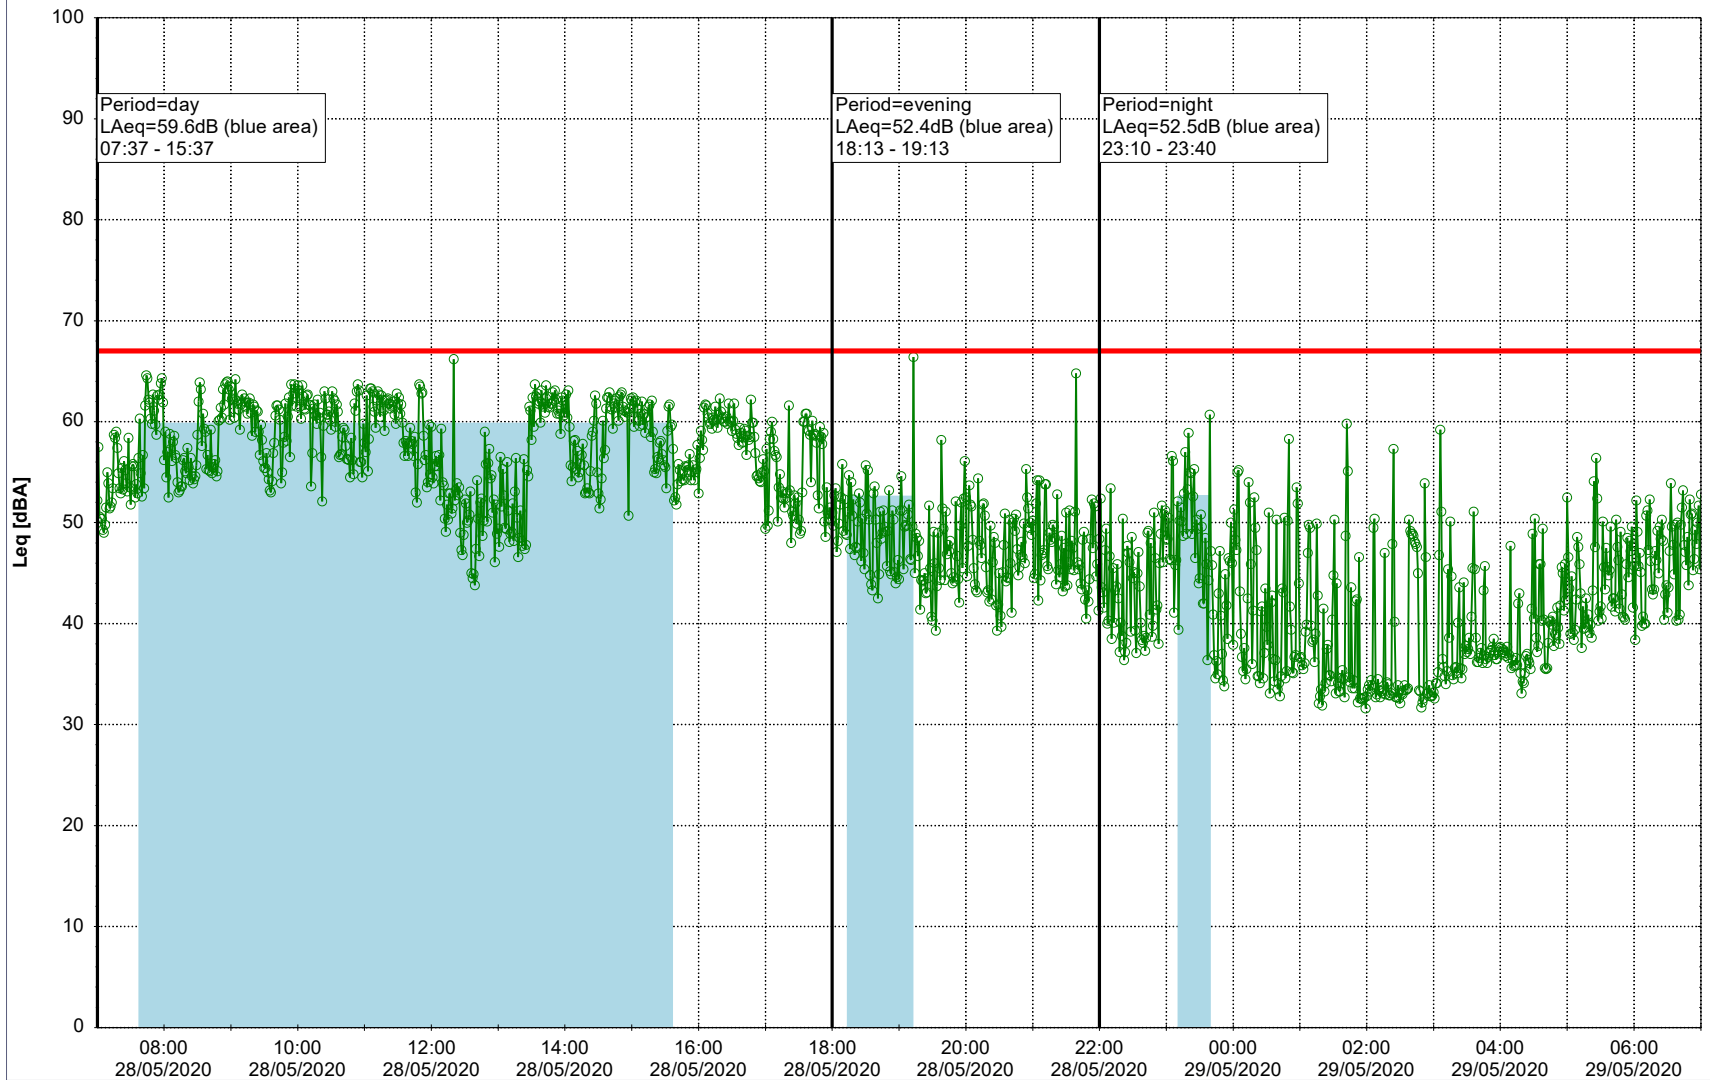

Remarks

...

Noise Time Related Diagram

27/05/2020
28/05/2020

○○○ NEL_NS01

Project: Kronos Sydhavnen
Construction: Ny Ellebjerg
Location: N-V

Plan View

Remarks

...

Noise Time Related Diagram

28/05/2020
29/05/2020

○ NEL_NS01

Project: Kronos Sydhavnen
Construction: Ny Ellebjerg
Location: N-V

29/05/2020
30/05/2020

Noise Time Related Diagram

○○○ NEL_NS01

Remarks

...

Project: Kronos Sydhavnen
Construction: Ny Ellebjerg
Location: N-V

Plan View

Remarks

...

Noise Time Related Diagram

30/05/2020
31/05/2020

○○○ NEL_NS01

Project: Kronos Sydhavnen
Construction: Ny Ellebjerg
Location: N-V

Plan View

Remarks

...

Noise Time Related Diagram

31/05/2020
01/06/2020

○ ○ ○ ○ NEL_NS01