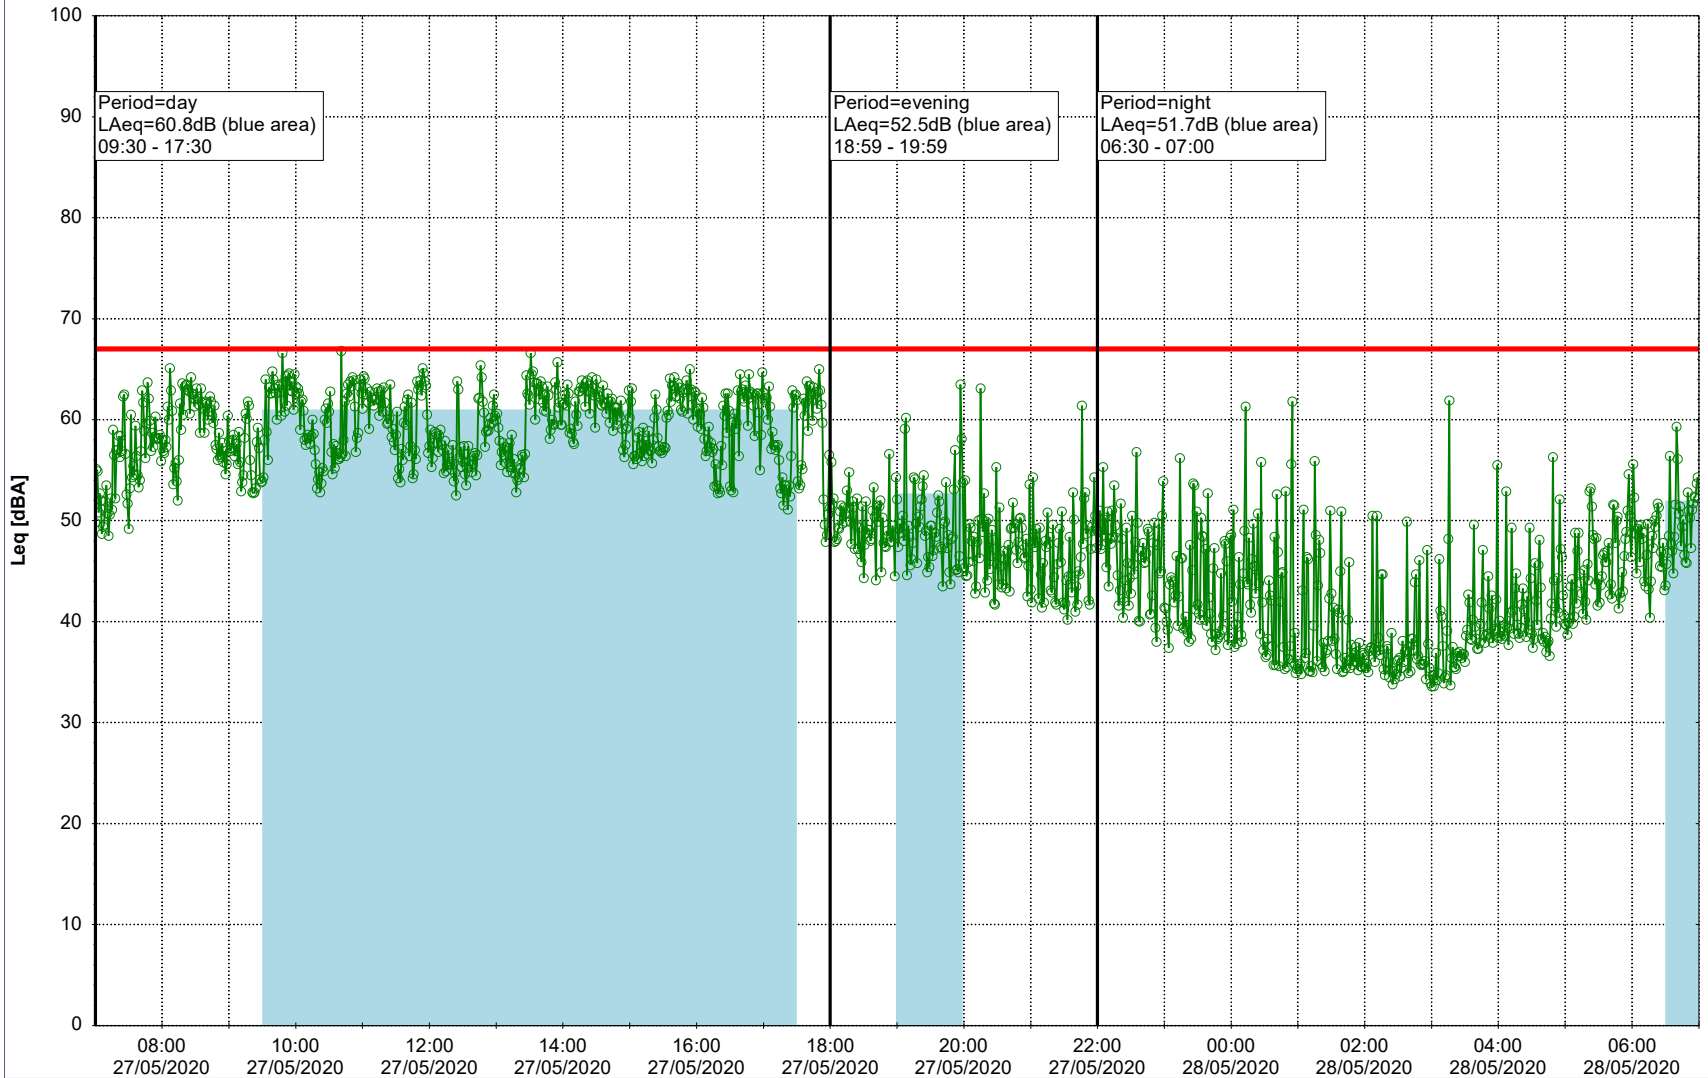

Noise Time Related Diagram

27/05/2020
28/05/2020

○○○ NEL_NS01