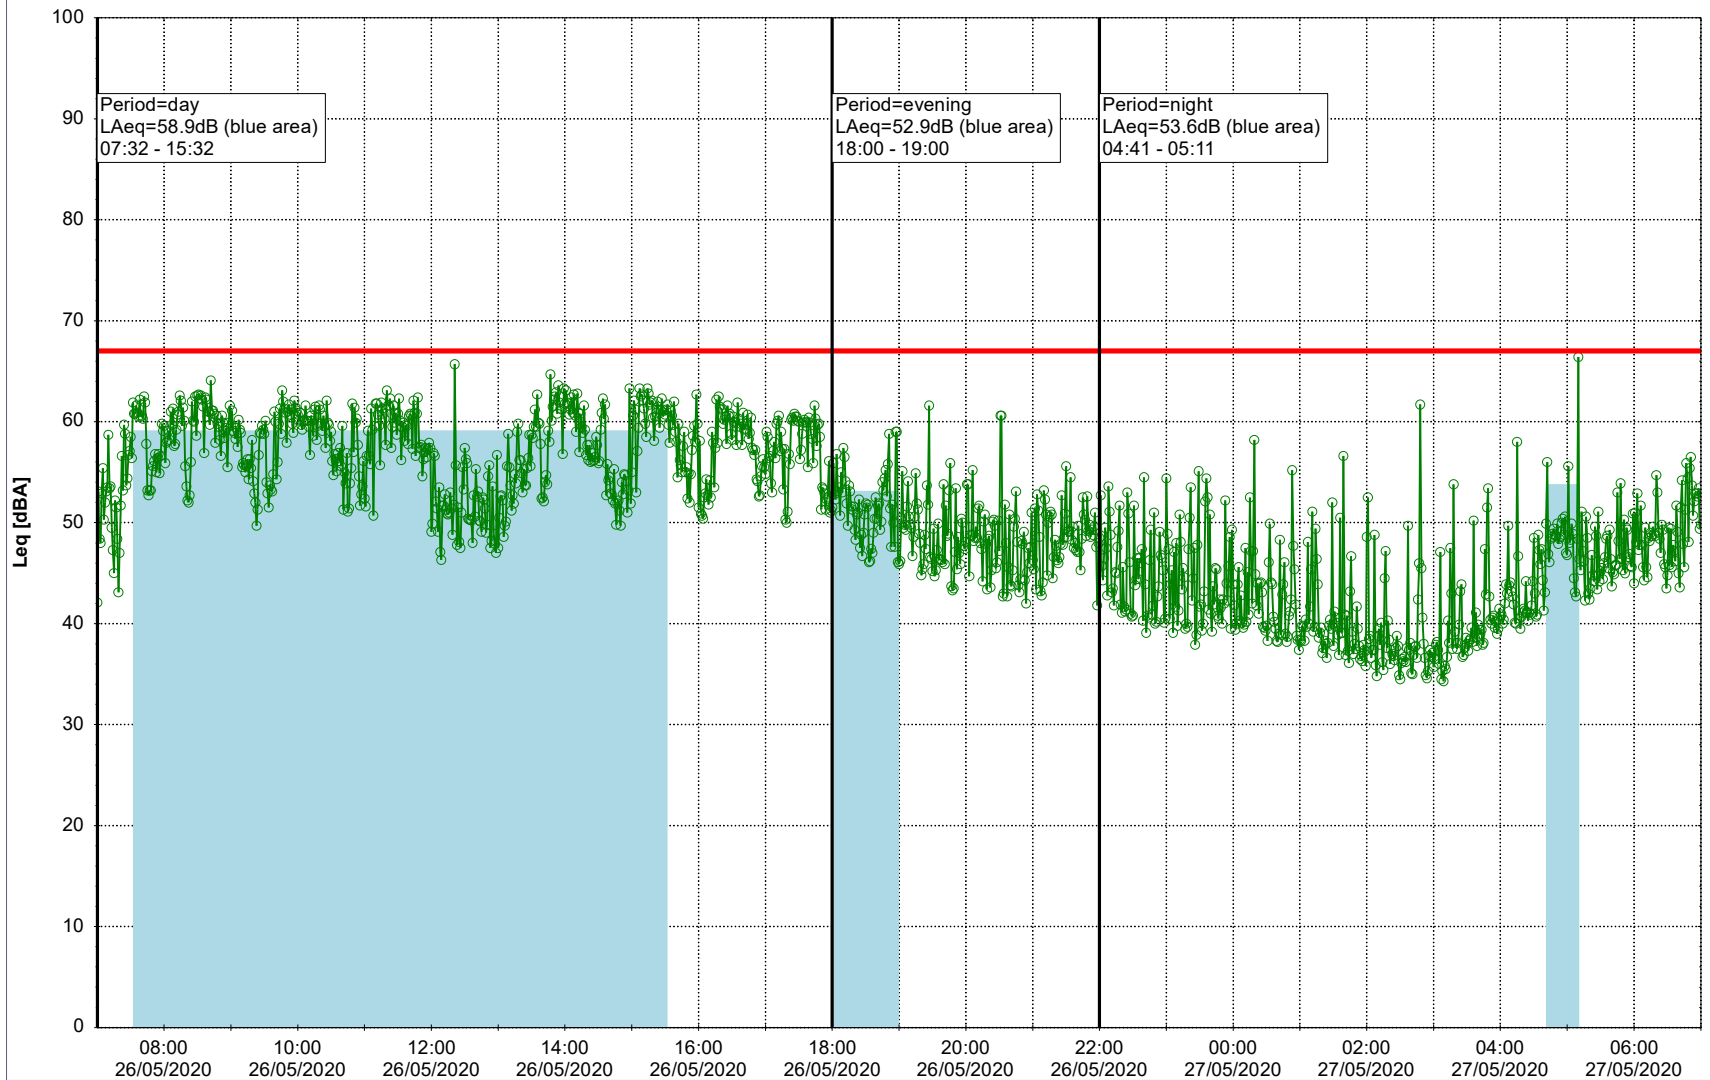

Plan View

Remarks

...

Noise Time Related Diagram

26/05/2020
27/05/2020

○ ○ ○ ○ NEL_NS01

Project: Kronos Sydhavnen
Construction: Ny Ellebjerg
Location: N-V

Plan View

...

Noise Time Related Diagram

28/05/2020
29/05/2020

○ NEL_NS01

Project: Kronos Sydhavnen
Construction: Ny Ellebjerg
Location: N-V

29/05/2020
30/05/2020

Noise Time Related Diagram

○○○ NEL_NS01

Remarks

...

Project: Kronos Sydhavnen
Construction: Ny Ellebjerg
Location: N-V

Plan View

Remarks

...

Noise Time Related Diagram

30/05/2020
31/05/2020

○○○ NEL_NS01

Project: Kronos Sydhavnen
Construction: Ny Ellebjerg
Location: N-V

Plan View

Remarks

...

Noise Time Related Diagram

31/05/2020
01/06/2020

○ ○ ○ ○ NEL_NS01