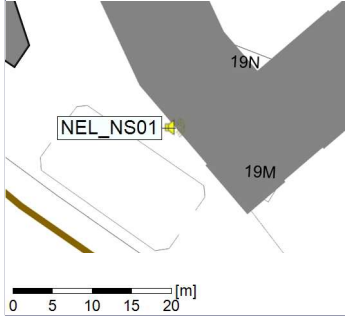

Plan View

Noise Time Related Diagram

22/03/2022
23/03/2022

○ NEL_NS01

Project: Kronos Sydhavnen
Construction: Ny Ellebjerg
Location: N-V

Plan View

Remarks

...