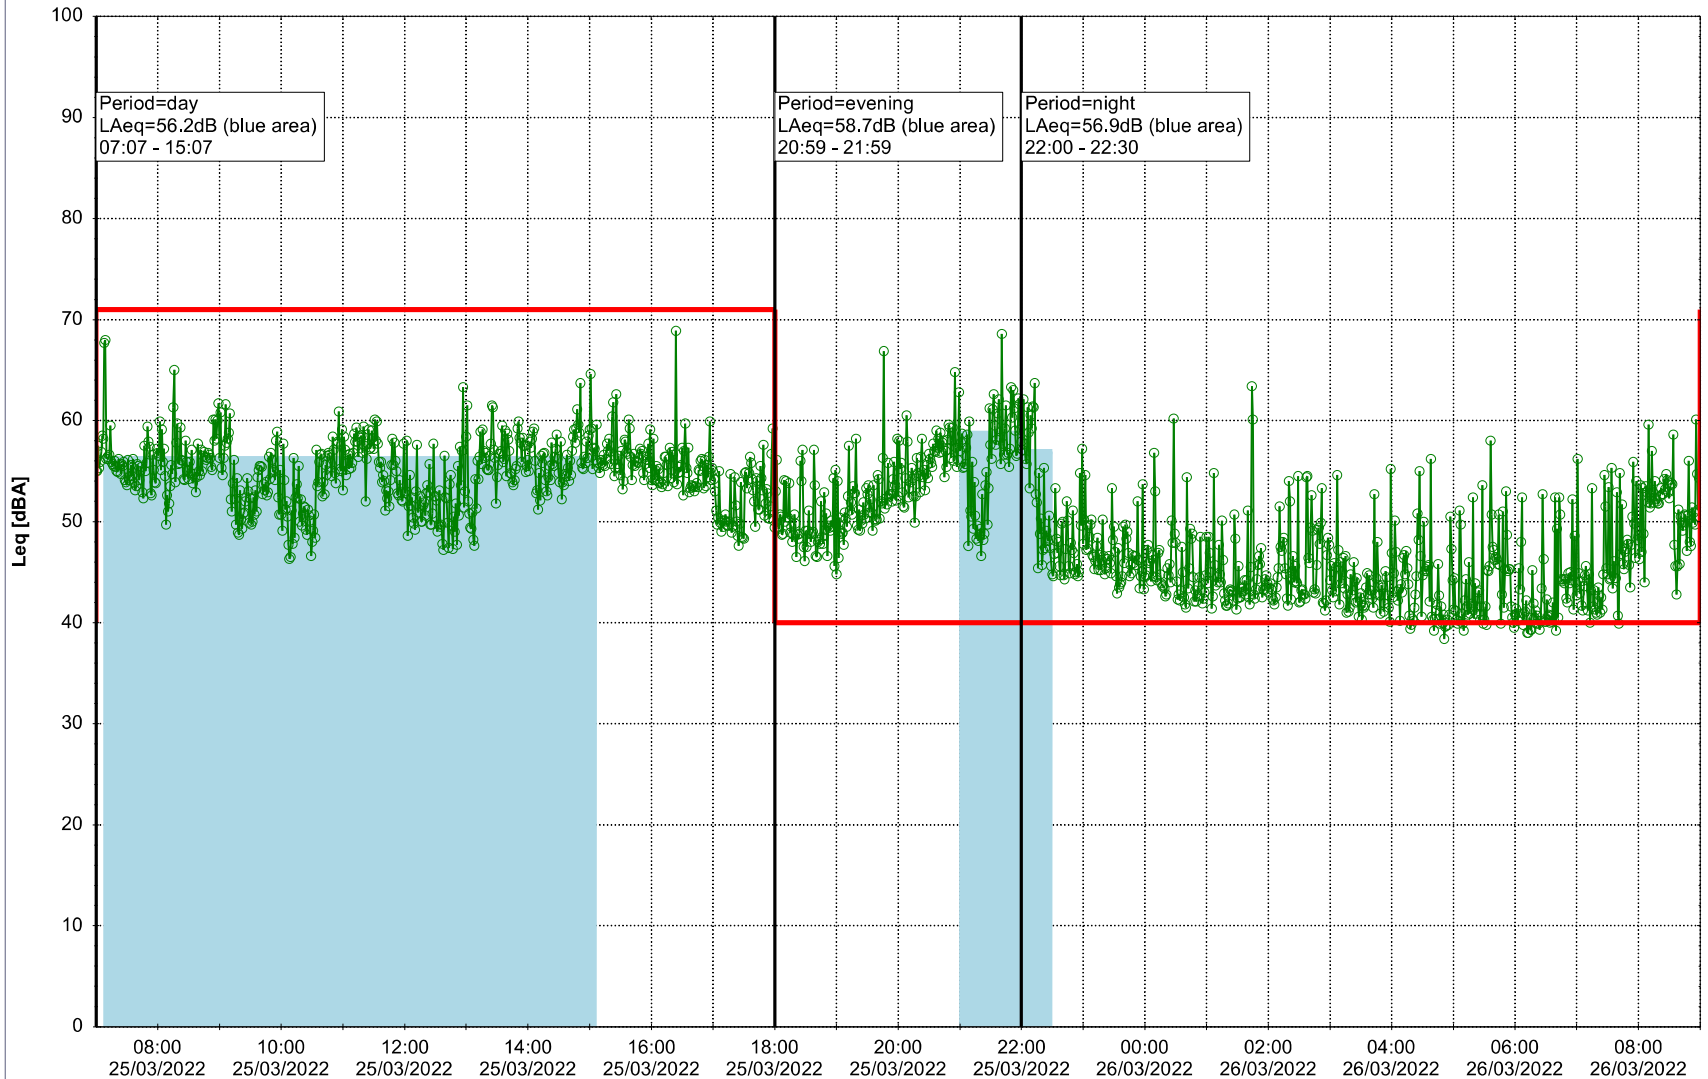

Noise Time Related Diagram

○○○ NEL_NS01

Project: Kronos Sydhavnen
Construction: Ny Ellebjerg
Location: N-V

Plan View

Remarks

...

Noise Time Related Diagram

25/03/2022
26/03/2022

○ NEL_NS01

Project: Kronos Sydhavnen
Construction: Ny Ellebjerg
Location: N-V

Plan View

Remarks

...

Noise Time Related Diagram

26/03/2022
27/03/2022

○ NEL_NS01

Project: Kronos Sydhavnen
Construction: Ny Ellebjerg
Location: N-V

Plan View

Remarks

...

Noise Time Related Diagram

27/03/2022
28/03/2022

○ NEL_NS01