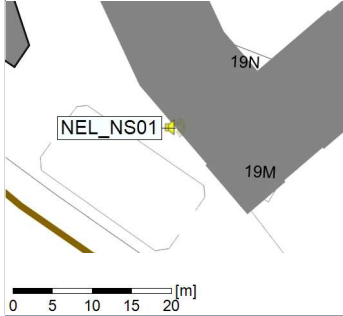

Noise Time Related Diagram

23/03/2022
24/03/2022

○○○ NEL_NS01

Project: Kronos Sydhavnen
Construction: Ny Ellebjerg
Location: N-V

24/03/2022
25/03/2022

Plan View

Remarks

...