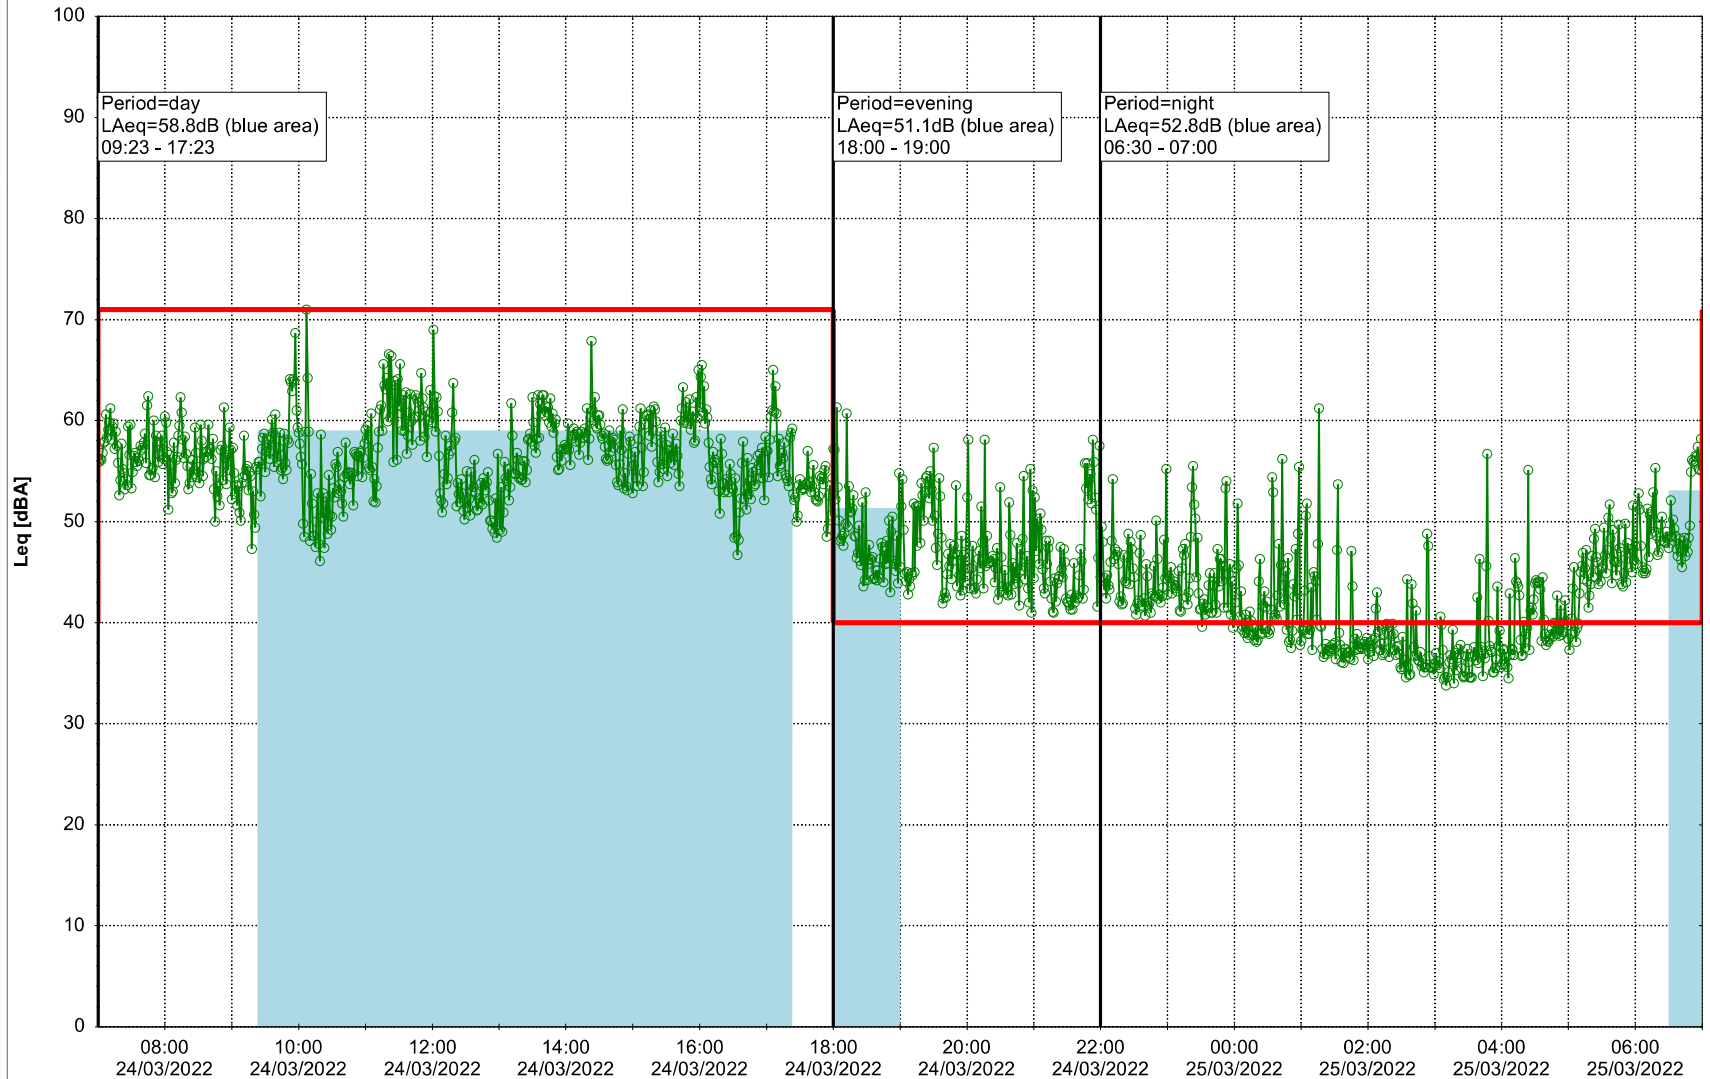

Noise Time Related Diagram

23/03/2022
24/03/2022

○○○ NEL_NS01

Project: Kronos Sydhavnen
Construction: Ny Ellebjerg
Location: N-V

24/03/2022
25/03/2022

Plan View

Remarks

...

Noise Time Related Diagram

○○○ NEL_NS01

Project: Kronos Sydhavnen
Construction: Ny Ellebjerg
Location: N-V

Plan View

Remarks

...

Noise Time Related Diagram

25/03/2022
26/03/2022

○ NEL_NS01

Project: Kronos Sydhavnen
Construction: Ny Ellebjerg
Location: N-V

Plan View

Remarks

...

Noise Time Related Diagram

26/03/2022
27/03/2022

○ NEL_NS01

Project: Kronos Sydhavnen
Construction: Ny Ellebjerg
Location: N-V

Plan View

Remarks

...

Noise Time Related Diagram

27/03/2022
28/03/2022

○ NEL_NS01