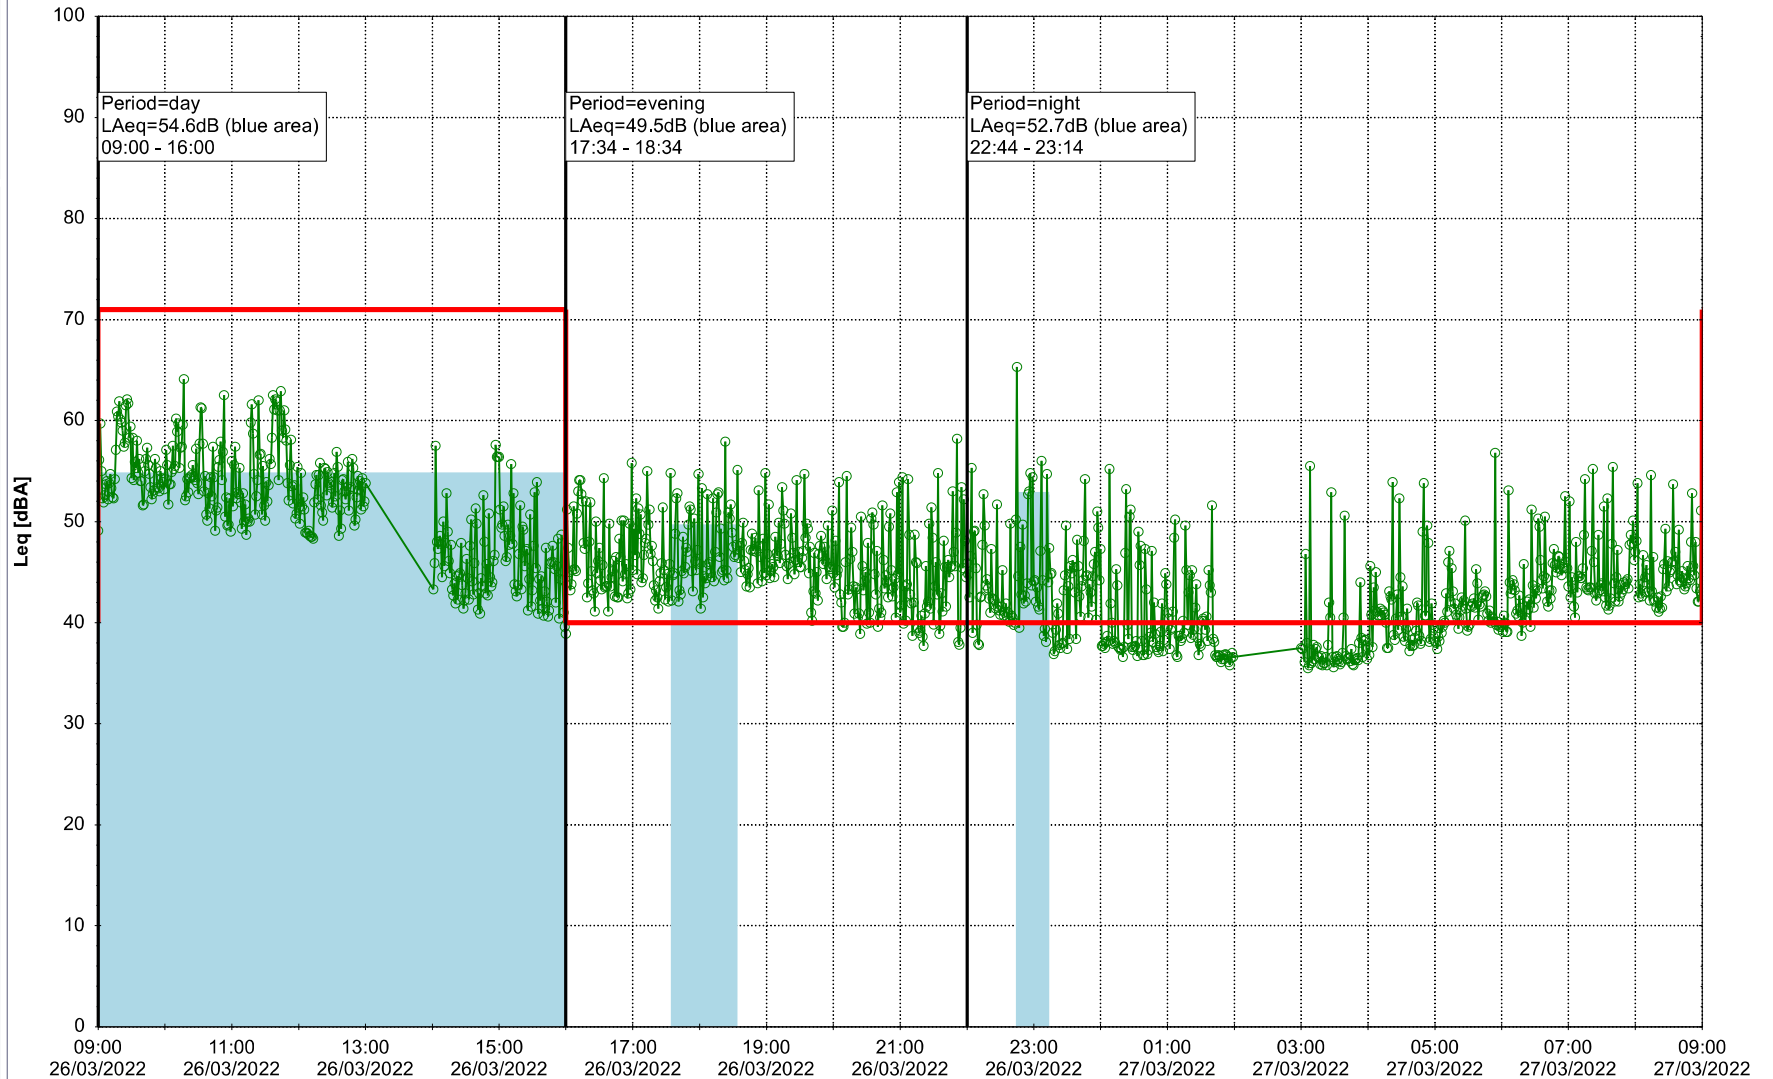

Noise Time Related Diagram

○○○ NEL_NS01

Project: Kronos Sydhavnen
Construction: Ny Ellebjerg
Location: N-V

Plan View

Remarks

...

Noise Time Related Diagram

25/03/2022
26/03/2022

○ NEL_NS01

Project: Kronos Sydhavnen
Construction: Ny Ellebjerg
Location: N-V

Plan View

Remarks

...

Noise Time Related Diagram

26/03/2022
27/03/2022

○ NEL_NS01

Project: Kronos Sydhavnen
Construction: Ny Ellebjerg
Location: N-V

Plan View

Remarks

...

Noise Time Related Diagram

27/03/2022
28/03/2022

○ NEL_NS01