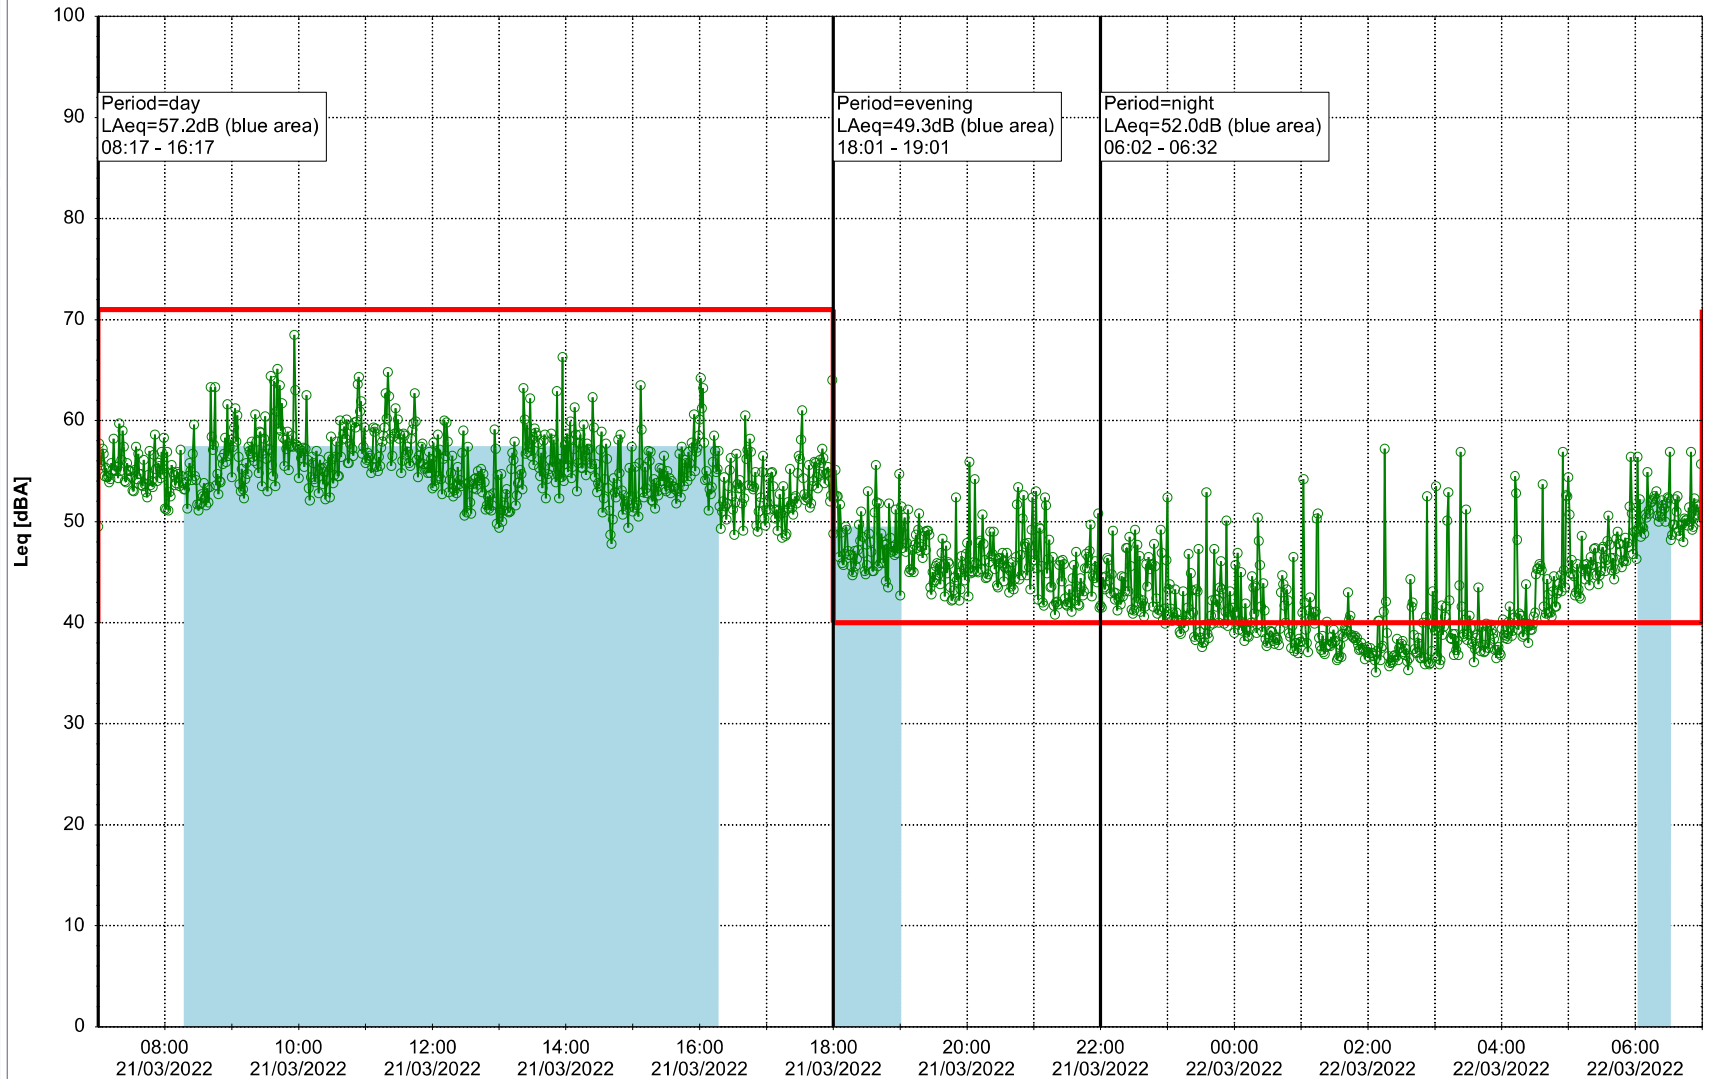

Project: Kronos Sydhavnen
Construction: Ny Ellebjerg
Location: N-V

Plan View

Remarks

...

Noise Time Related Diagram

21/03/2022
22/03/2022

○ NEL_NS01

Project: Kronos Sydhavnen
Construction: Ny Ellebjerg
Location: N-V

Plan View

Noise Time Related Diagram

22/03/2022
23/03/2022

○ NEL_NS01

Project: Kronos Sydhavnen
Construction: Ny Ellebjerg
Location: N-V

Plan View

Remarks

...

Noise Time Related Diagram

○○○ NEL_NS01

Project: Kronos Sydhavnen
Construction: Ny Ellebjerg
Location: N-V

Plan View

Remarks

...

Noise Time Related Diagram

25/03/2022
26/03/2022

Project: Kronos Sydhavnen
Construction: Ny Ellebjerg
Location: N-V

Plan View

Remarks

...

Noise Time Related Diagram

27/03/2022
28/03/2022

○ NEL_NS01