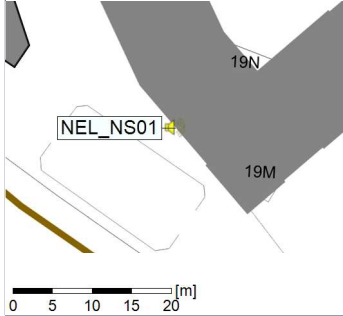

Project: Kronos Sydhavnen
Construction: Ny Ellebjerg
Location: N-V

Plan View

Remarks

...

Noise Time Related Diagram

21/03/2022
22/03/2022

○ NEL_NS01

Project: Kronos Sydhavnen
Construction: Ny Ellebjerg
Location: N-V

Plan View

Noise Time Related Diagram

22/03/2022
23/03/2022

○ NEL_NS01

Project: Kronos Sydhavnen
Construction: Ny Ellebjerg
Location: N-V

Plan View

Remarks

...

Project: Kronos Sydhavnen
Construction: Ny Ellebjerg
Location: N-V

Plan View

Remarks

...

Noise Time Related Diagram

27/03/2022
28/03/2022

○ NEL_NS01