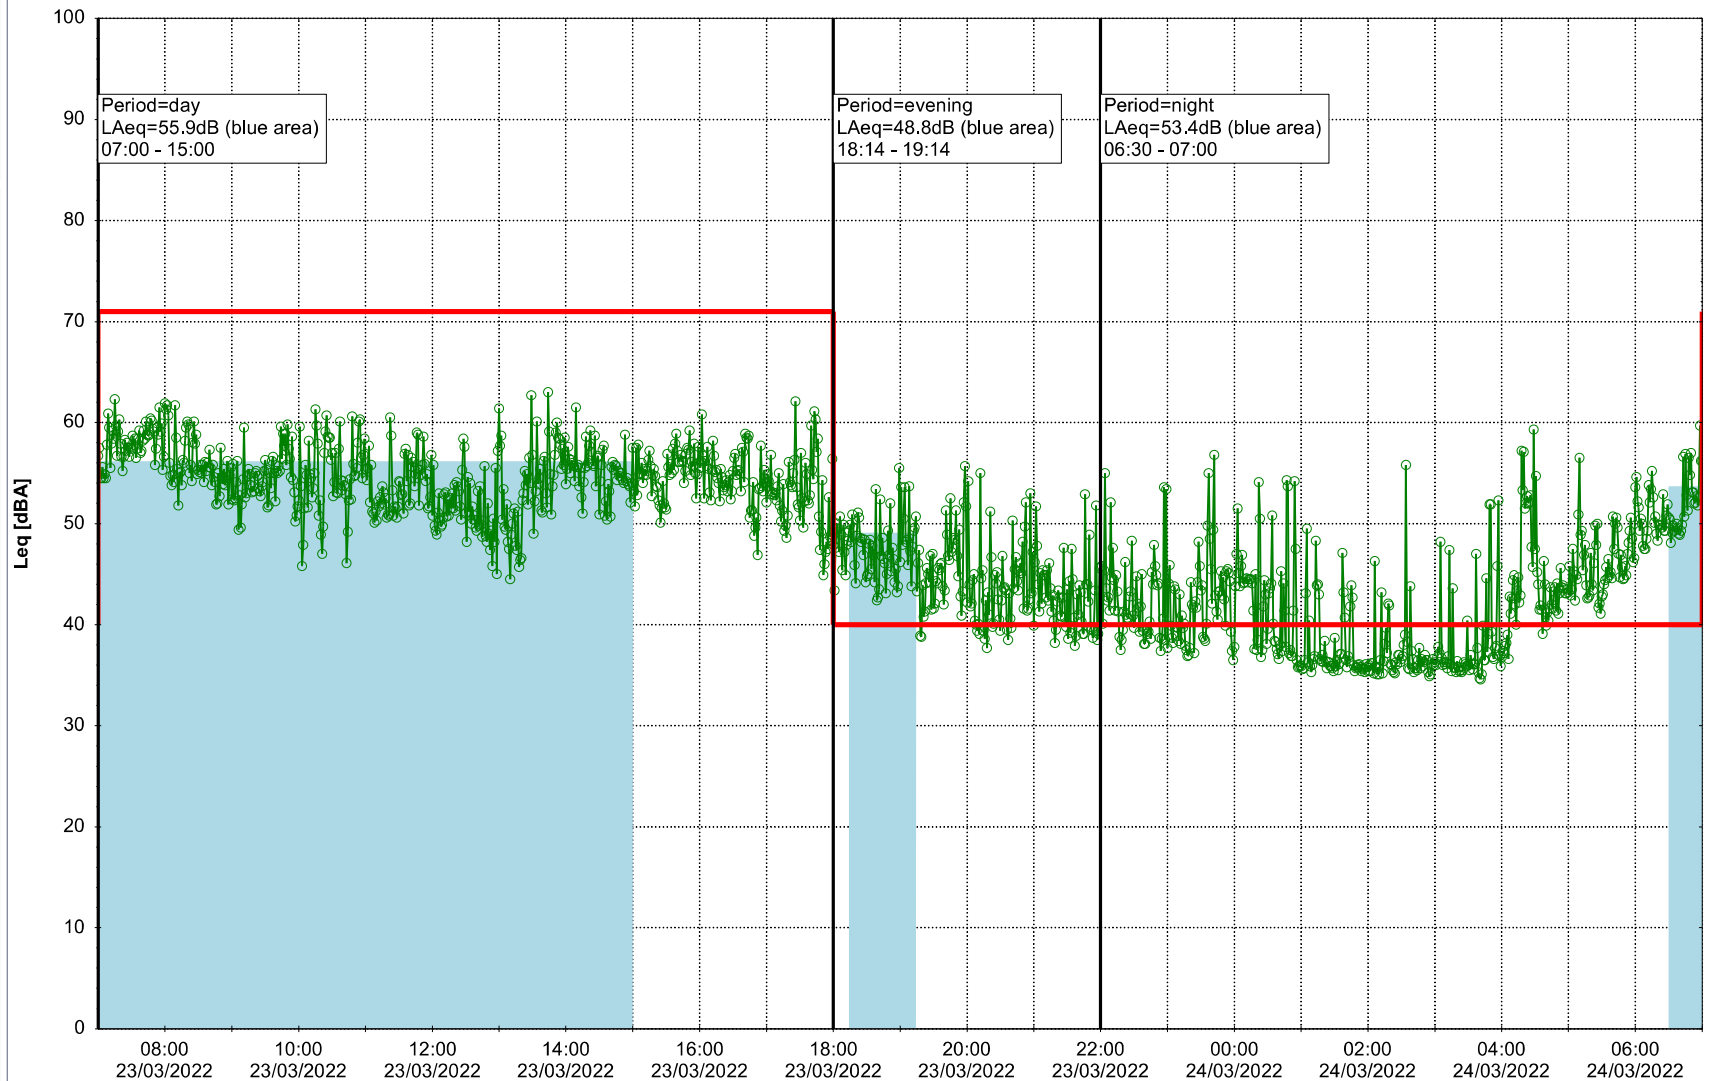

Plan View

Noise Time Related Diagram

22/03/2022
23/03/2022

○ NEL_NS01

Project: Kronos Sydhavnen
Construction: Ny Ellebjerg
Location: N-V

Plan View

Remarks

...

Noise Time Related Diagram

23/03/2022
24/03/2022

○○○ NEL_NS01

Project: Kronos Sydhavnen
Construction: Ny Ellebjerg
Location: N-V

24/03/2022
25/03/2022

Plan View

Remarks

...

Noise Time Related Diagram

○○○ NEL_NS01

Project: Kronos Sydhavnen
Construction: Ny Ellebjerg
Location: N-V

Plan View

Remarks

...

Noise Time Related Diagram

25/03/2022
26/03/2022

Project: Kronos Sydhavnen
Construction: Ny Ellebjerg
Location: N-V

Plan View

Remarks

...

Noise Time Related Diagram

27/03/2022
28/03/2022

○ NEL_NS01