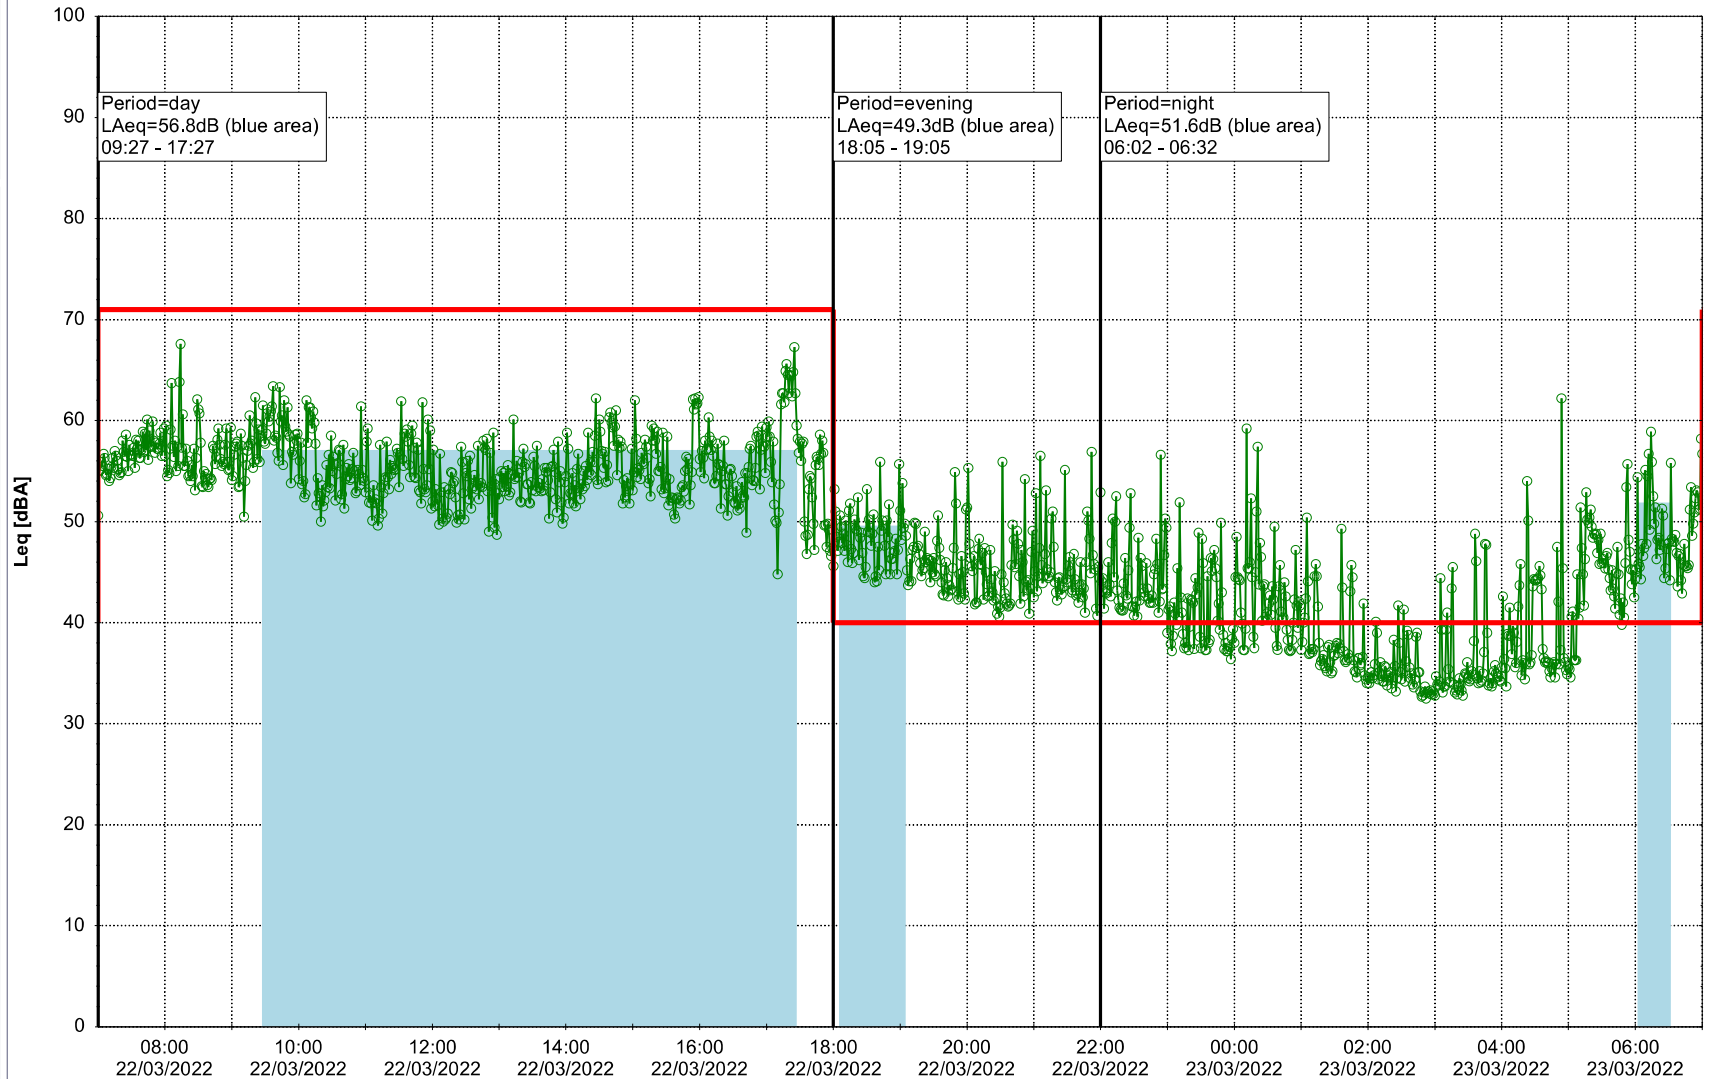

Project: Kronos Sydhavnen
Construction: Ny Ellebjerg
Location: N-V

Plan View

Remarks

...

Noise Time Related Diagram

21/03/2022
22/03/2022

○ NEL_NS01

Project: Kronos Sydhavnen
Construction: Ny Ellebjerg
Location: N-V

Plan View

Noise Time Related Diagram

22/03/2022
23/03/2022

○ NEL_NS01

Project: Kronos Sydhavnen
Construction: Ny Ellebjerg
Location: N-V

Plan View

Remarks

...

Noise Time Related Diagram

○○○ NEL_NS01

Project: Kronos Sydhavnen
Construction: Ny Ellebjerg
Location: N-V

Plan View

Remarks

...

Noise Time Related Diagram

25/03/2022
26/03/2022

Project: Kronos Sydhavnen
Construction: Ny Ellebjerg
Location: N-V

Plan View

Remarks

...

Noise Time Related Diagram

27/03/2022
28/03/2022

○ NEL_NS01