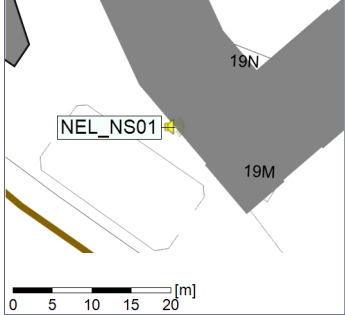

Noise Time Related Diagram

○○○ NEL_NS01

Remarks

...

Project: Kronos Sydhavnen
Construction: Ny Ellebjerg
Location: N-V

22/09/2022
23/09/2022

Plan View

Remarks

...

Noise Time Related Diagram

○○○ NEL_NS01

Project: Kronos Sydhavnen
Construction: Ny Ellebjerg
Location: N-V

Plan View

Remarks

...

Noise Time Related Diagram