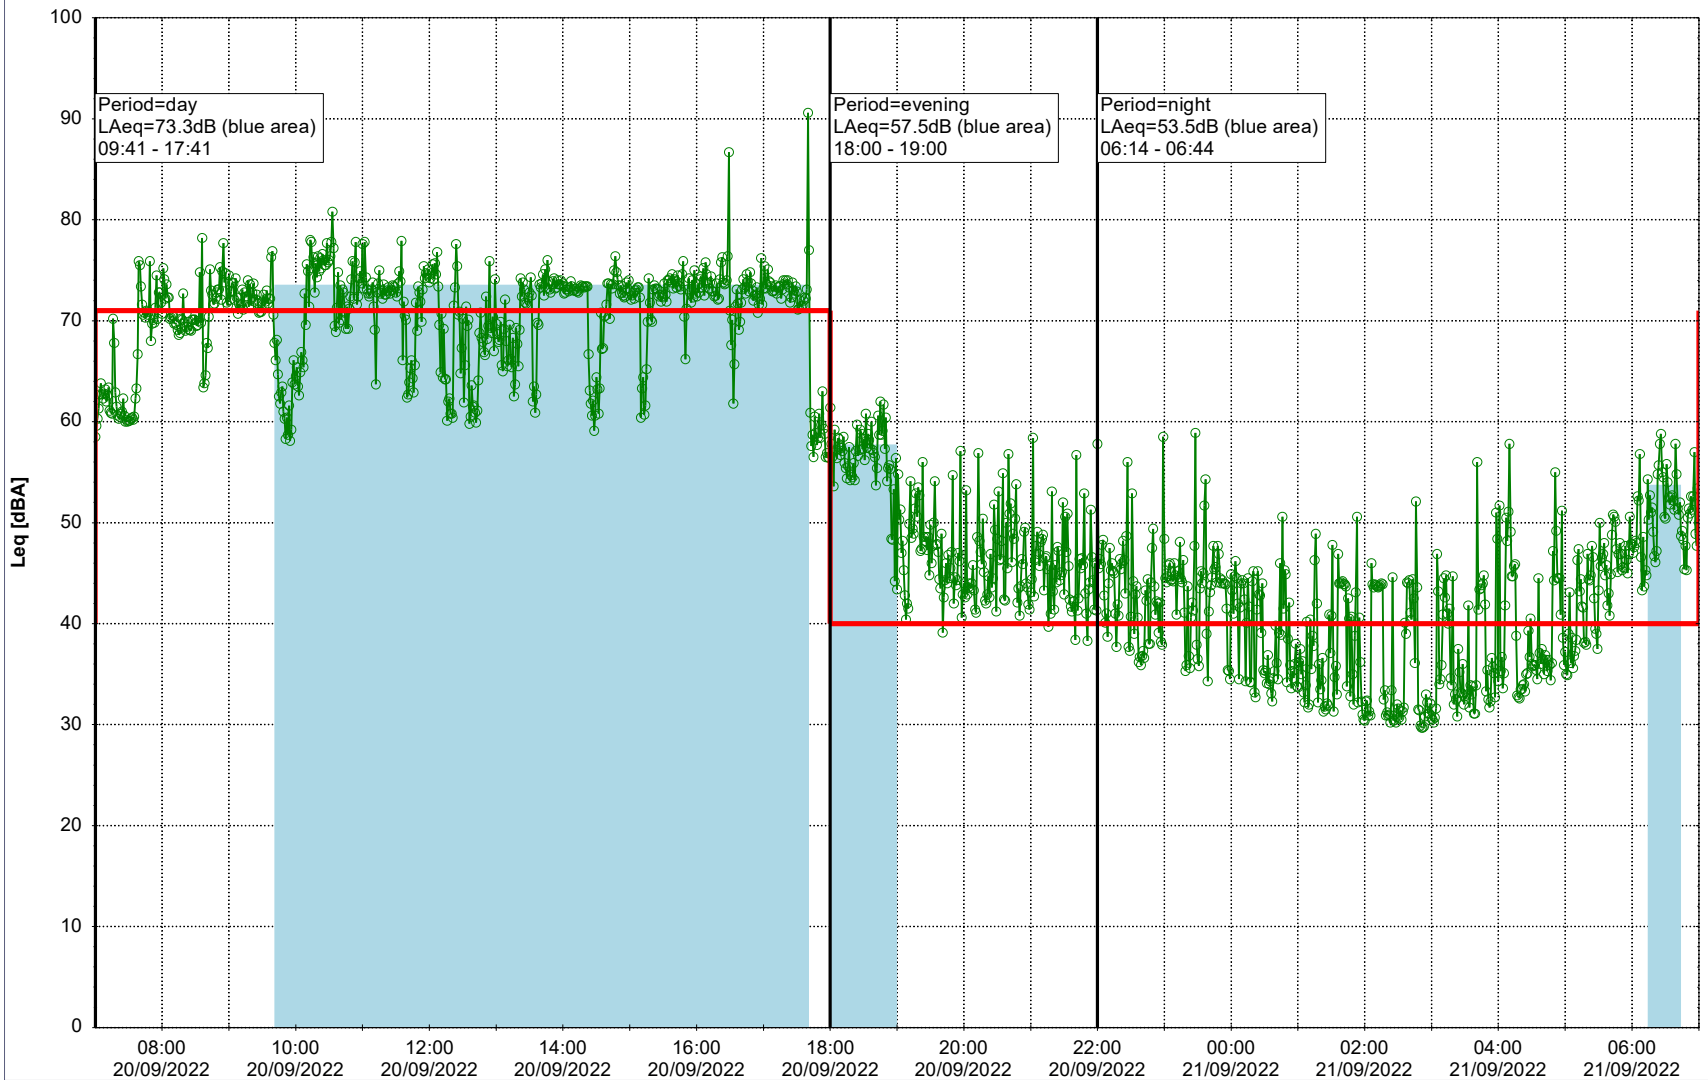

Plan View

Remarks

...

Noise Time Related Diagram

20/09/2022
21/09/2022

○ ○ ○ ○ NEL_NS01

Project: Kronos Sydhavnen
Construction: Ny Ellebjerg
Location: N-V

21/09/2022
22/09/2022

Noise Time Related Diagram

○○○ NEL_NS01

Remarks

...

Project: Kronos Sydhavnen
Construction: Ny Ellebjerg
Location: N-V

22/09/2022
23/09/2022

Plan View

Remarks

...

Noise Time Related Diagram

○○○ NEL_NS01

Project: Kronos Sydhavnen
Construction: Ny Ellebjerg
Location: N-V

Plan View

Remarks

...

Noise Time Related Diagram

○ ○ ○ ○ NEL_NS01

Project: Kronos Sydhavnen
Construction: Ny Ellebjerg
Location: N-V

25/09/2022
26/09/2022

Noise Time Related Diagram

○○○ NEL_NS01

Remarks

...