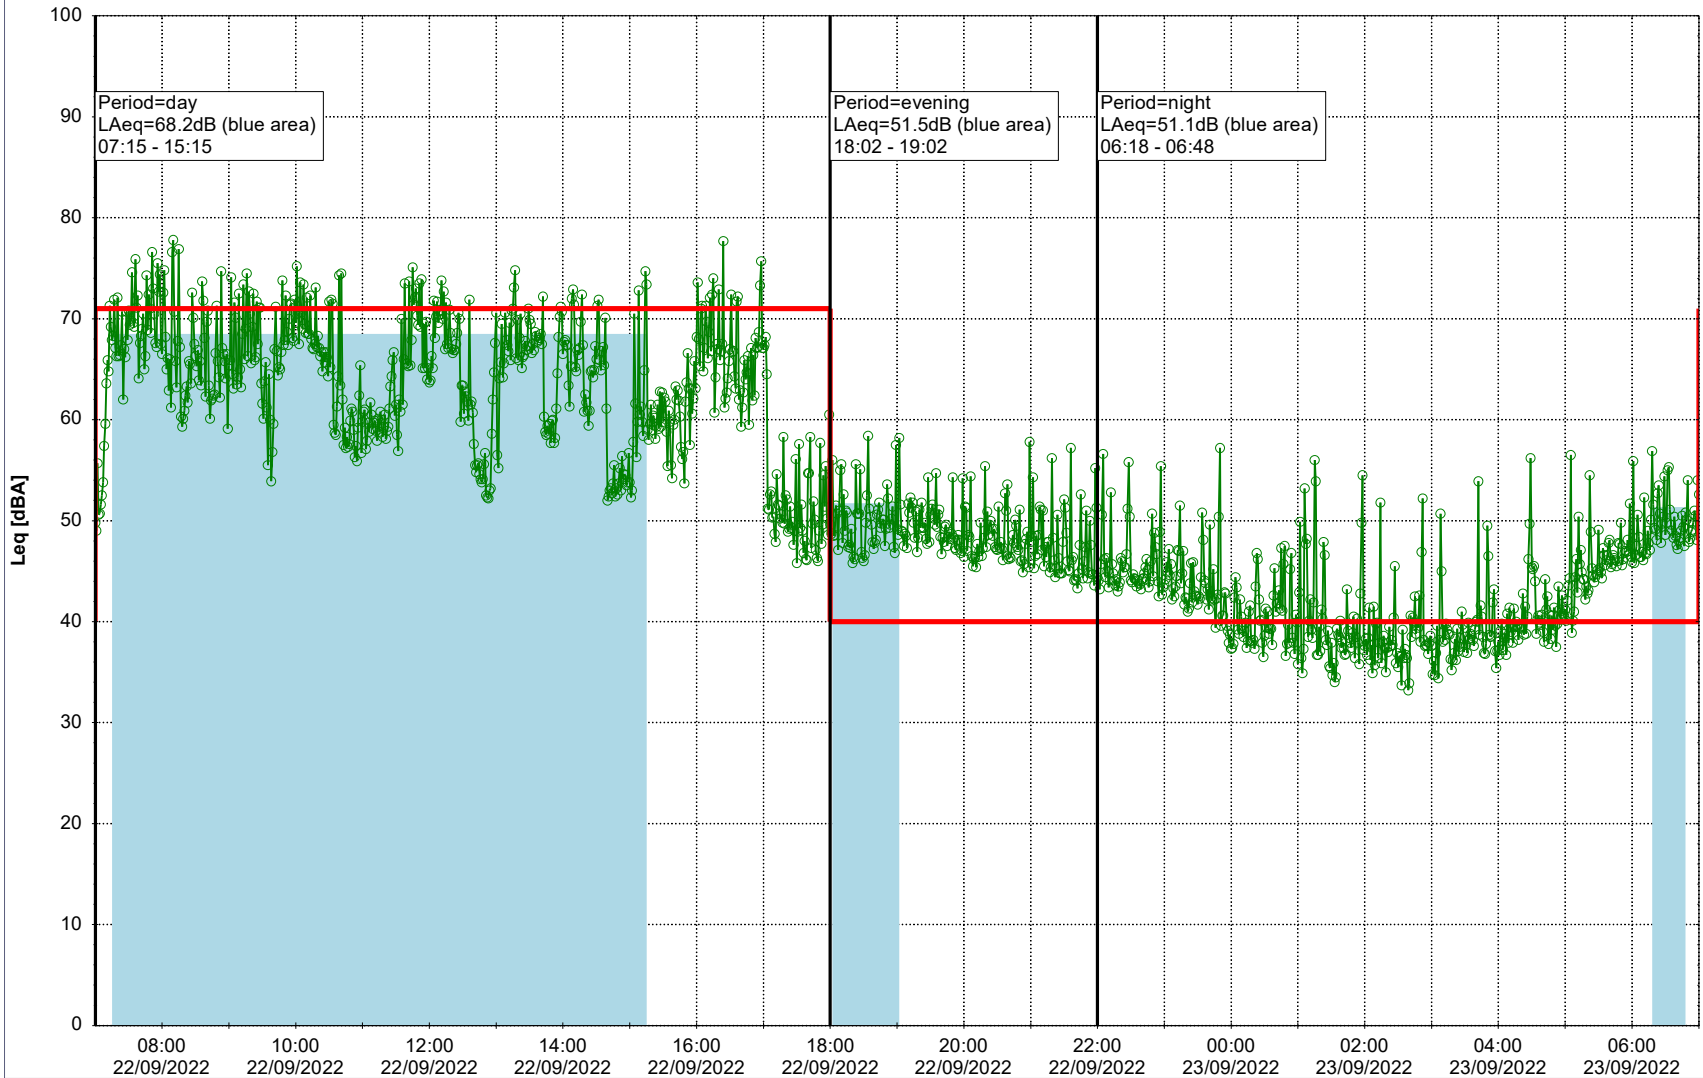

Noise Time Related Diagram

○○○ NEL_NS01

Remarks

...

Project: Kronos Sydhavnen
Construction: Ny Ellebjerg
Location: N-V

22/09/2022
23/09/2022

Plan View

Remarks

...

Noise Time Related Diagram

○○○ NEL_NS01

Project: Kronos Sydhavnen
Construction: Ny Ellebjerg
Location: N-V

Plan View

Remarks

...

Noise Time Related Diagram

23/09/2022
24/09/2022

○ ○ ○ ○ NEL_NS01

Project: Kronos Sydhavnen
Construction: Ny Ellebjerg
Location: N-V

Plan View

Remarks

...

Noise Time Related Diagram

24/09/2022
25/09/2022

○ ○ ○ ○ NEL_NS01

Project: Kronos Sydhavnen
Construction: Ny Ellebjerg
Location: N-V

25/09/2022
26/09/2022

Noise Time Related Diagram

○○○ NEL_NS01

Remarks

...