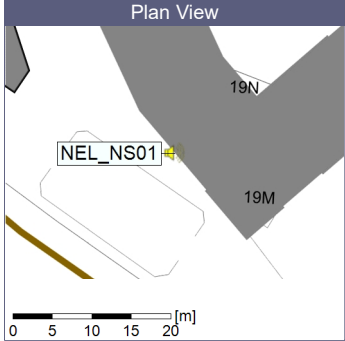

Project: Kronos Sydhavnen
Construction: Ny Ellebjerg
Location: N-V

21/09/2022
22/09/2022

Noise Time Related Diagram

○○○ NEL_NS01

Remarks

...