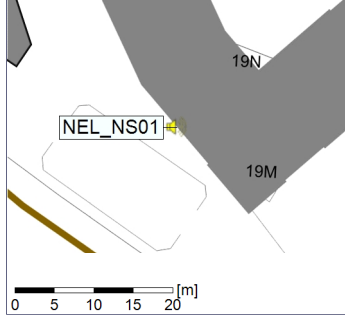

...

Noise Time Related Diagram

○○○ NEL_NS01

Project: Kronos Sydhavnen
Construction: Ny Ellebjerg
Location: N-V

Plan View

Remarks

...

Noise Time Related Diagram