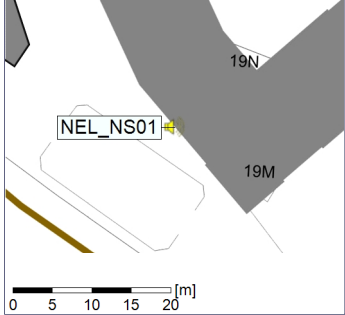

Project: Kronos Sydhavnen
Construction: Ny Ellebjerg
Location: N-V

19/09/2022
20/09/2022

Plan View

Remarks

...

Noise Time Related Diagram

○ ○ ○ ○ NEL_NS01

Project: Kronos Sydhavnen
Construction: Ny Ellebjerg
Location: N-V

Plan View

Remarks

...

Noise Time Related Diagram

20/09/2022
21/09/2022

○ ○ ○ ○ NEL_NS01

Project: Kronos Sydhavnen
Construction: Ny Ellebjerg
Location: N-V

21/09/2022
22/09/2022

○ ○ ○ ○ NEL_NS01

Project: Kronos Sydhavnen
Construction: Ny Ellebjerg
Location: N-V

25/09/2022
26/09/2022

Noise Time Related Diagram

○○○ NEL_NS01

Remarks

...