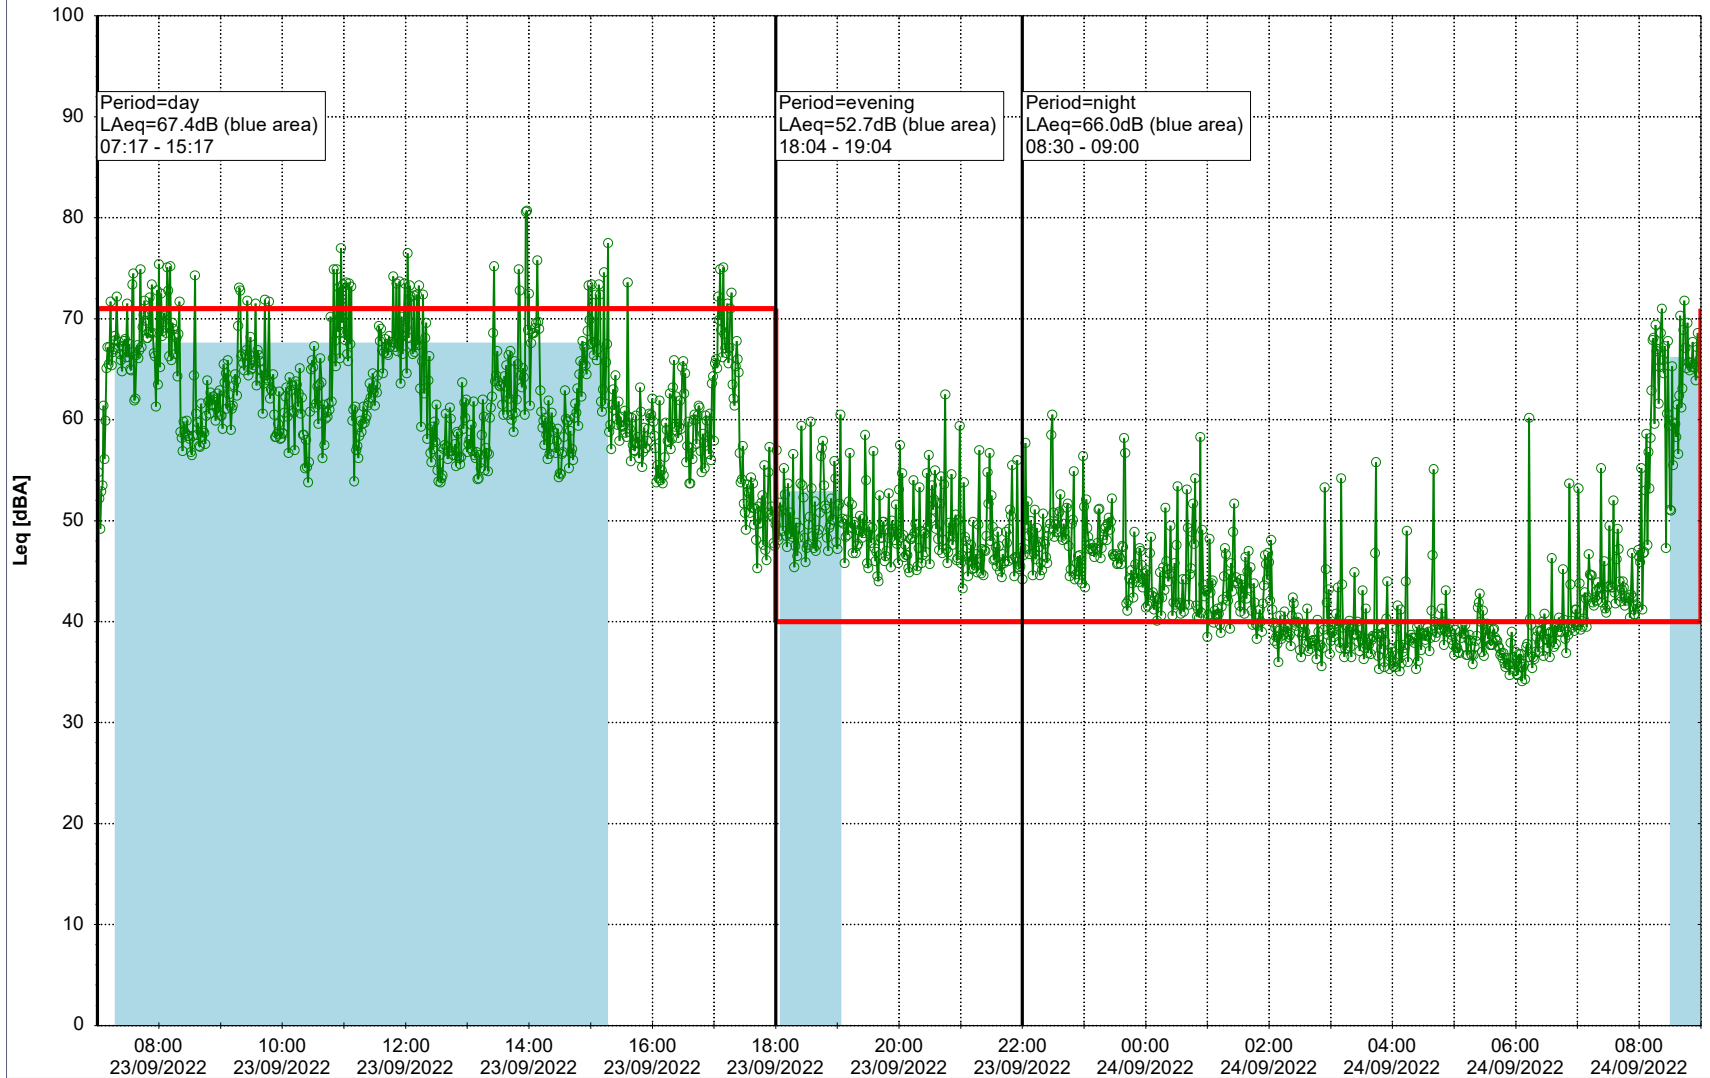

...

Noise Time Related Diagram

○○○ NEL_NS01

Project: Kronos Sydhavnen
Construction: Ny Ellebjerg
Location: N-V

Plan View

Remarks

...

Noise Time Related Diagram

23/09/2022
24/09/2022

○ ○ ○ ○ NEL_NS01

Project: Kronos Sydhavnen
Construction: Ny Ellebjerg
Location: N-V

Plan View

Remarks

...

Noise Time Related Diagram

24/09/2022
25/09/2022

○ ○ ○ ○ NEL_NS01

Project: Kronos Sydhavnen
Construction: Ny Ellebjerg
Location: N-V

25/09/2022
26/09/2022

Noise Time Related Diagram

○○○ NEL_NS01

Remarks

...