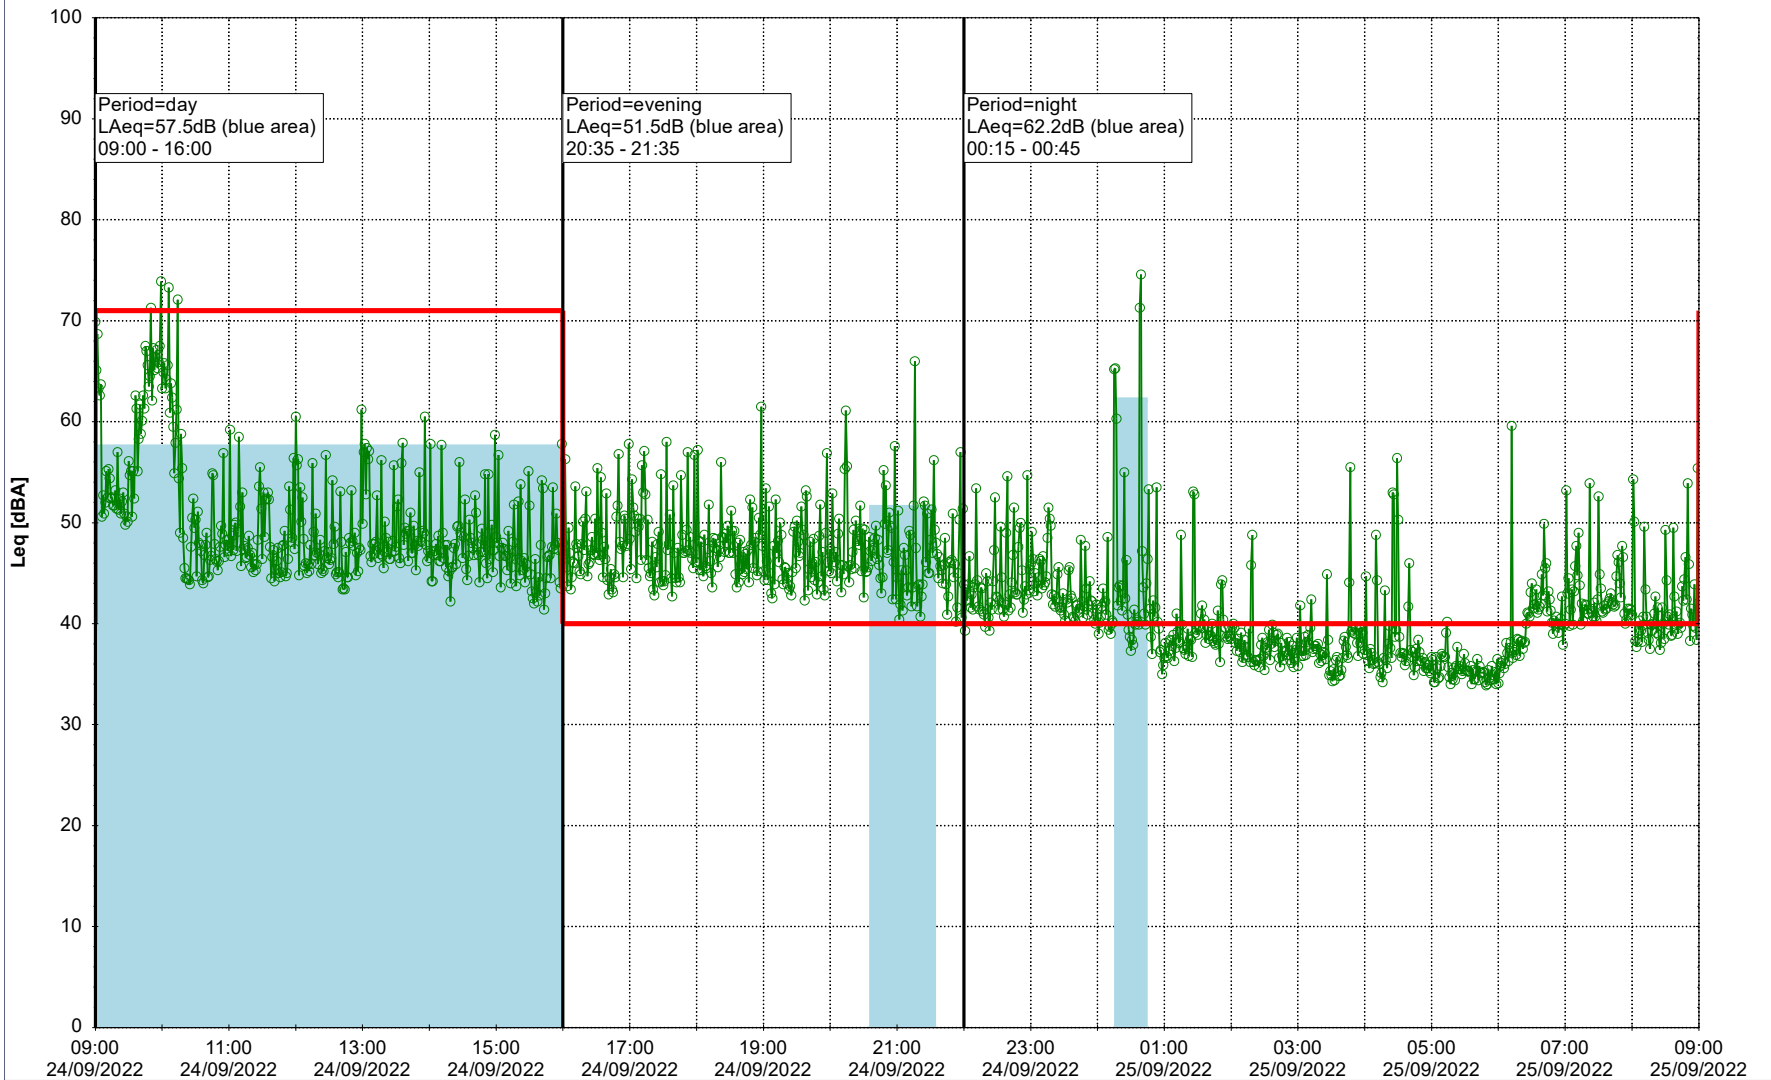

...

Noise Time Related Diagram

○○○ NEL_NS01

Project: Kronos Sydhavnen
Construction: Ny Ellebjerg
Location: N-V

Plan View

Remarks

...

Noise Time Related Diagram

23/09/2022
24/09/2022

○ ○ ○ ○ NEL_NS01

Project: Kronos Sydhavnen
Construction: Ny Ellebjerg
Location: N-V

Plan View

Remarks

...

Noise Time Related Diagram

24/09/2022
25/09/2022

○ ○ ○ ○ NEL_NS01

Project: Kronos Sydhavnen
Construction: Ny Ellebjerg
Location: N-V

25/09/2022
26/09/2022

Noise Time Related Diagram

○○○ NEL_NS01

Remarks

...