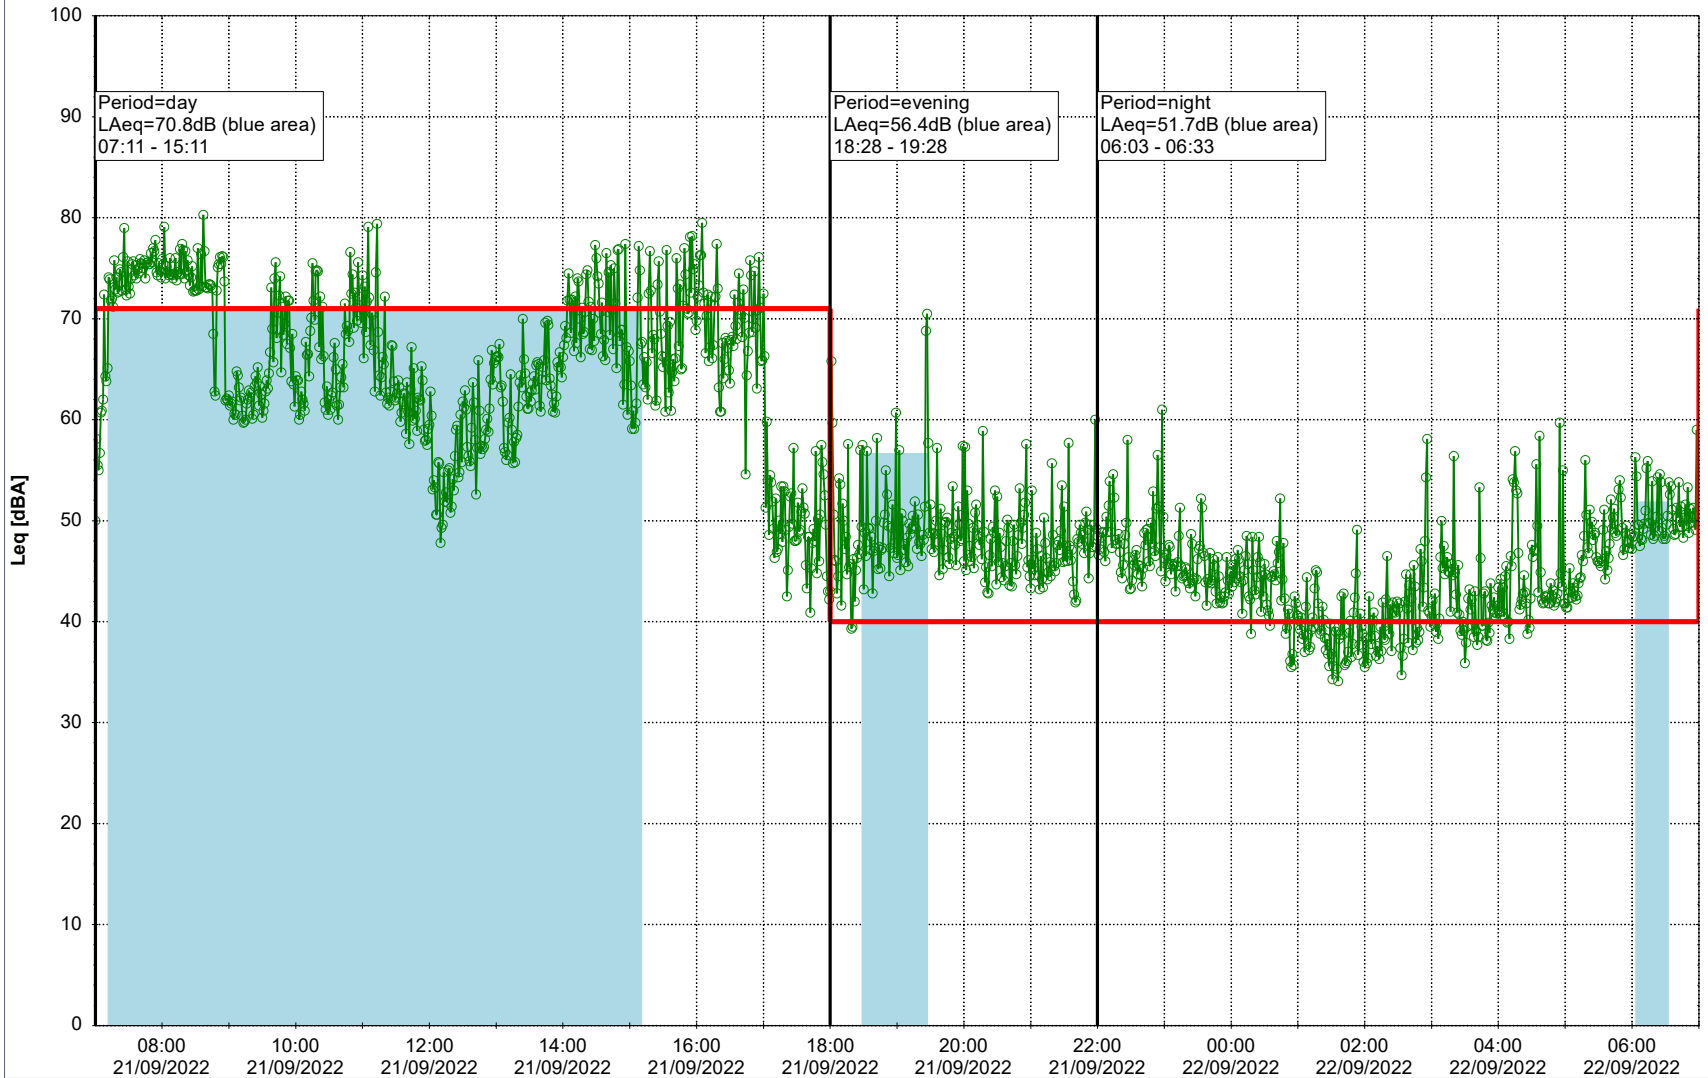

Plan View

Remarks

...

Noise Time Related Diagram

20/09/2022
21/09/2022

○ ○ ○ ○ NEL_NS01

Project: Kronos Sydhavnen
Construction: Ny Ellebjerg
Location: N-V

21/09/2022
22/09/2022

Noise Time Related Diagram

○○○ NEL_NS01

Remarks

...

Project: Kronos Sydhavnen
Construction: Ny Ellebjerg
Location: N-V

22/09/2022
23/09/2022

Plan View

Remarks

...

Noise Time Related Diagram

○○○ NEL_NS01

Project: Kronos Sydhavnen
Construction: Ny Ellebjerg
Location: N-V

Plan View

Remarks

...

Noise Time Related Diagram

○ ○ ○ ○ NEL_NS01

Project: Kronos Sydhavnen
Construction: Ny Ellebjerg
Location: N-V

25/09/2022
26/09/2022

Noise Time Related Diagram

○○○ NEL_NS01

Remarks

...