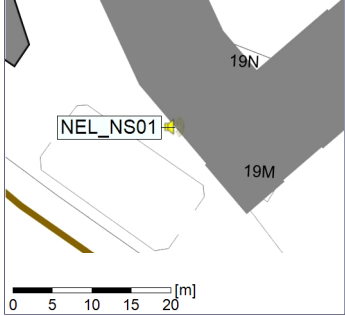

Project: Kronos Sydhavnen
Construction: Ny Ellebjerg
Location: N-V

19/09/2022
20/09/2022

Plan View

Remarks

...

Noise Time Related Diagram

○ ○ ○ ○ NEL_NS01

Project: Kronos Sydhavnen
Construction: Ny Ellebjerg
Location: N-V

Plan View

Remarks

...

Noise Time Related Diagram

20/09/2022
21/09/2022

○ ○ ○ ○ NEL_NS01

Project: Kronos Sydhavnen
Construction: Ny Ellebjerg
Location: N-V

21/09/2022
22/09/2022

○ ○ ○ ○ NEL_NS01

Project: Kronos Sydhavnen
Construction: Ny Ellebjerg
Location: N-V

25/09/2022
26/09/2022

Noise Time Related Diagram

○○○ NEL_NS01

Remarks

...