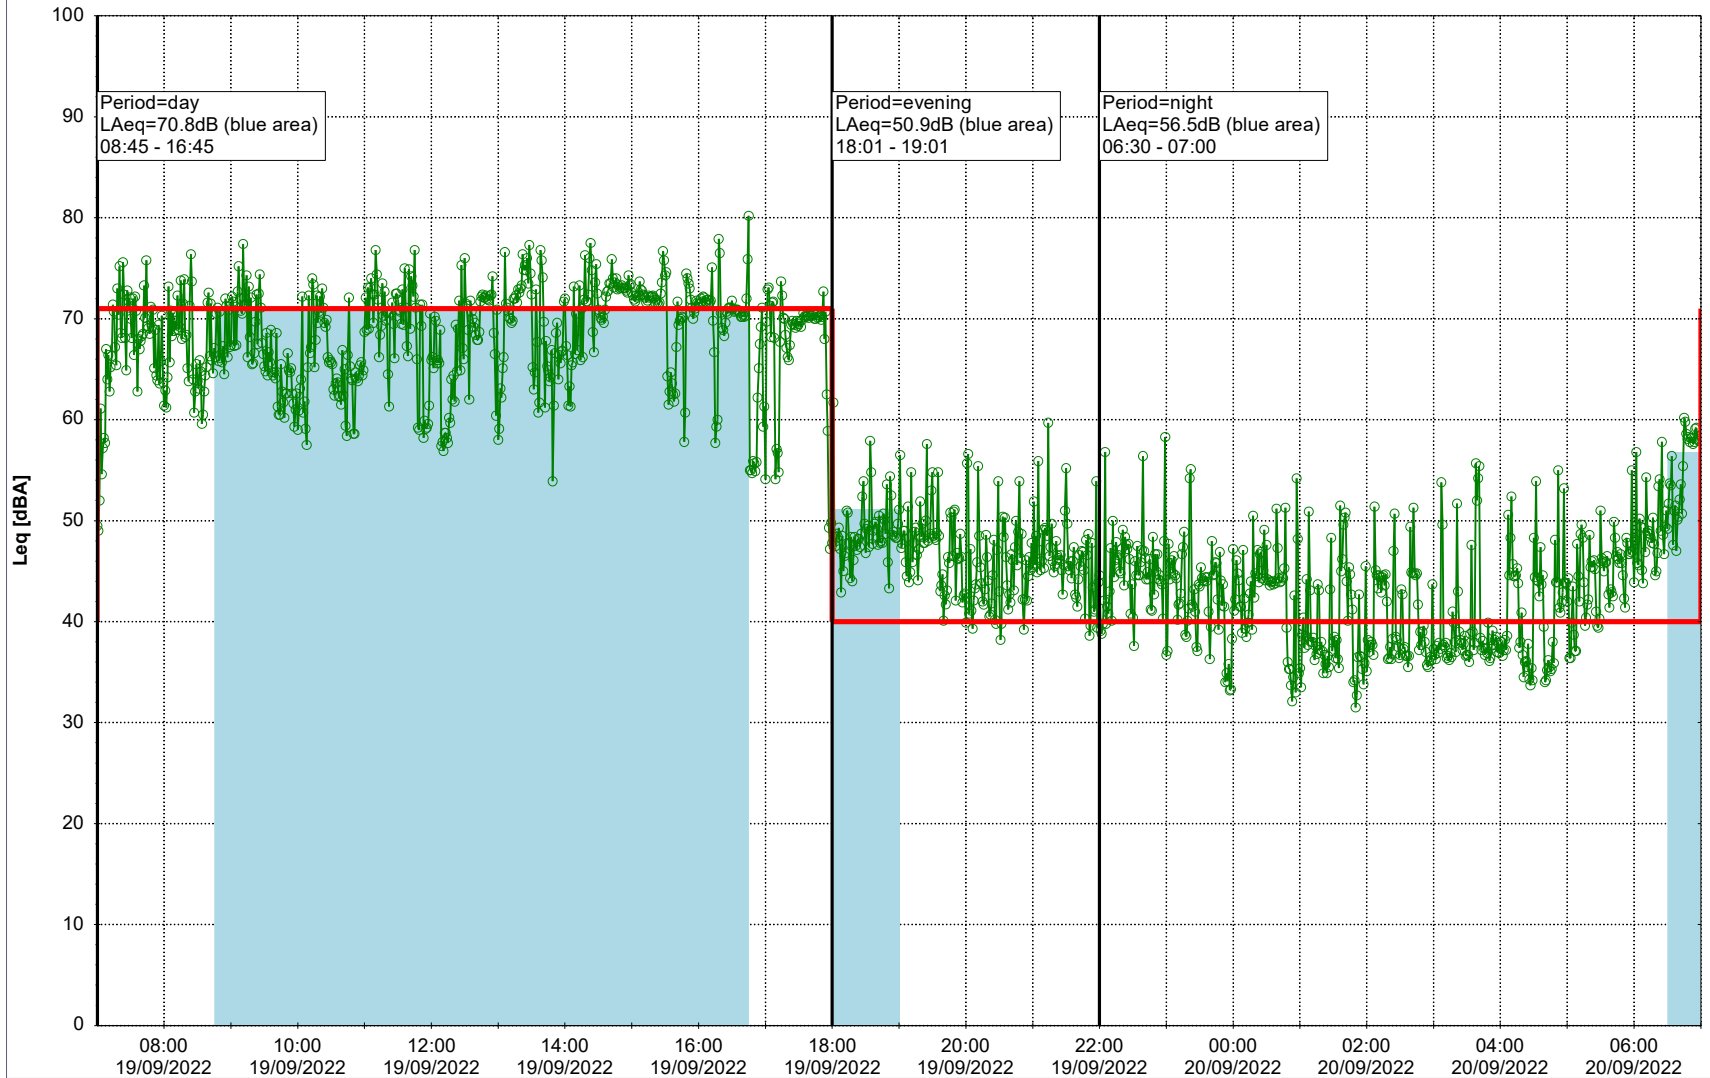

Project: Kronos Sydhavnen
Construction: Ny Ellebjerg
Location: N-V

19/09/2022
20/09/2022

Plan View

Remarks

...

Noise Time Related Diagram

○ ○ ○ ○ NEL_NS01

Project: Kronos Sydhavnen
Construction: Ny Ellebjerg
Location: N-V

Plan View

Remarks

...

Noise Time Related Diagram

20/09/2022
21/09/2022

○ ○ ○ ○ NEL_NS01

Project: Kronos Sydhavnen
Construction: Ny Ellebjerg
Location: N-V

21/09/2022
22/09/2022

...

Noise Time Related Diagram

○○○ NEL_NS01

Project: Kronos Sydhavnen
Construction: Ny Ellebjerg
Location: N-V

Plan View

Remarks

...

Noise Time Related Diagram

○ ○ ○ ○ NEL_NS01

Project: Kronos Sydhavnen
Construction: Ny Ellebjerg
Location: N-V

25/09/2022
26/09/2022

Noise Time Related Diagram

○○○ NEL_NS01

Remarks

...