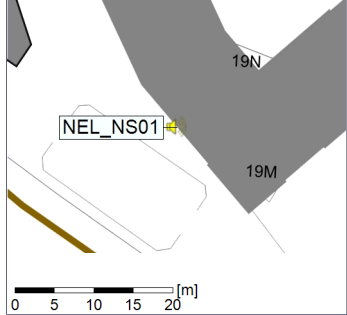

...

Noise Time Related Diagram

○○○ NEL_NS01

Project: Kronos Sydhavnen
Construction: Ny Ellebjerg
Location: N-V

Plan View

Remarks

...

Noise Time Related Diagram

23/09/2022
24/09/2022

○ ○ ○ ○ NEL_NS01

Project: Kronos Sydhavnen
Construction: Ny Ellebjerg
Location: N-V

Plan View

Remarks

...

Noise Time Related Diagram

24/09/2022
25/09/2022