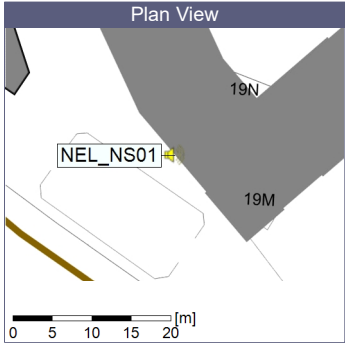

○ ○ ○ ○ NEL_NS01

Project: Kronos Sydhavnen
Construction: Ny Ellebjerg
Location: N-V

25/09/2022
26/09/2022

Noise Time Related Diagram

○○○ NEL_NS01

Remarks

...