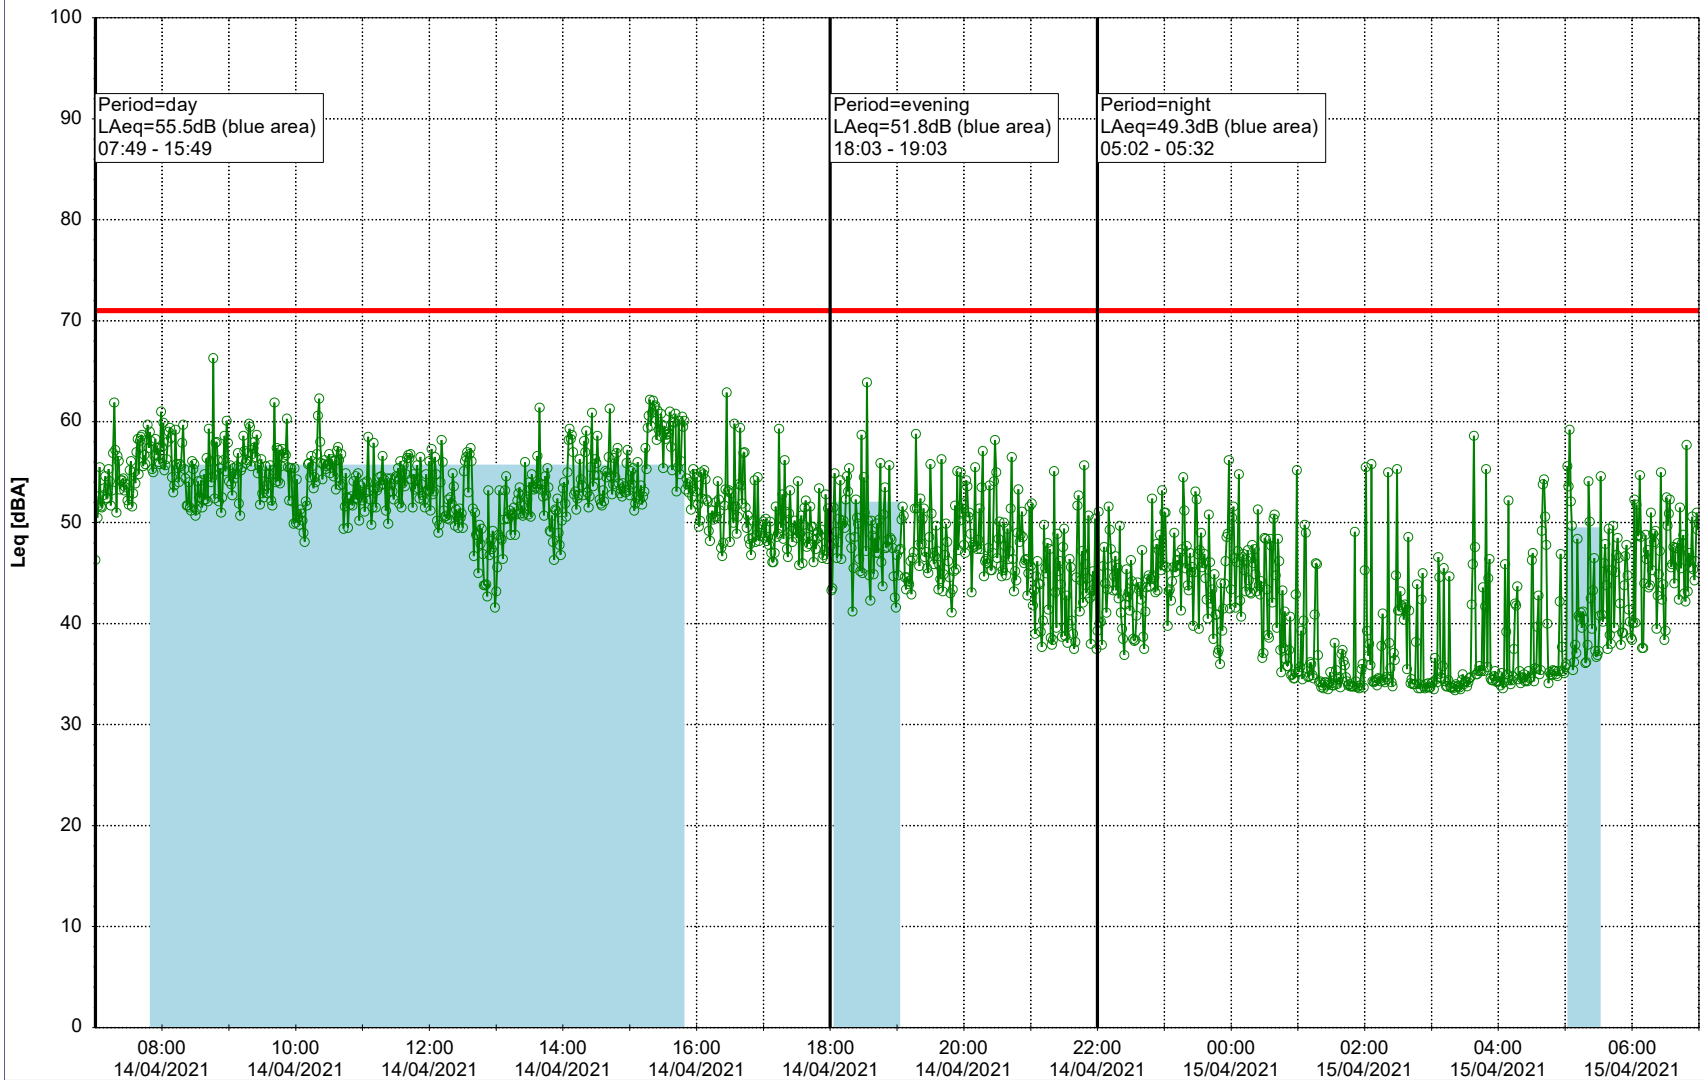

Remarks

...

Noise Time Related Diagram

14/04/2021

15/04/2021

○○○ NEL_NS01

Project: Kronos Sydhavnen
Construction: Ny Ellebjerg
Location: N-V

Plan View

Remarks

...

Noise Time Related Diagram

15/04/2021
16/04/2021

○ ○ ○ ○ NEL_NS01

Project: Kronos Sydhavnen
Construction: Ny Ellebjerg
Location: N-V

Plan View

Remarks

...

Noise Time Related Diagram

16/04/2021
17/04/2021

○ ○ ○ ○ NEL_NS01

Project: Kronos Sydhavnen
Construction: Ny Ellebjerg
Location: N-V

Plan View

Remarks

- Tegholmen

Noise Time Related Diagram

17/04/2021
18/04/2021

○ ○ ○ ○ NEL_NS01

Project: Kronos Sydhavnen
Construction: Ny Ellebjerg
Location: N-V

18/04/2021
19/04/2021

Plan View

Remarks

...