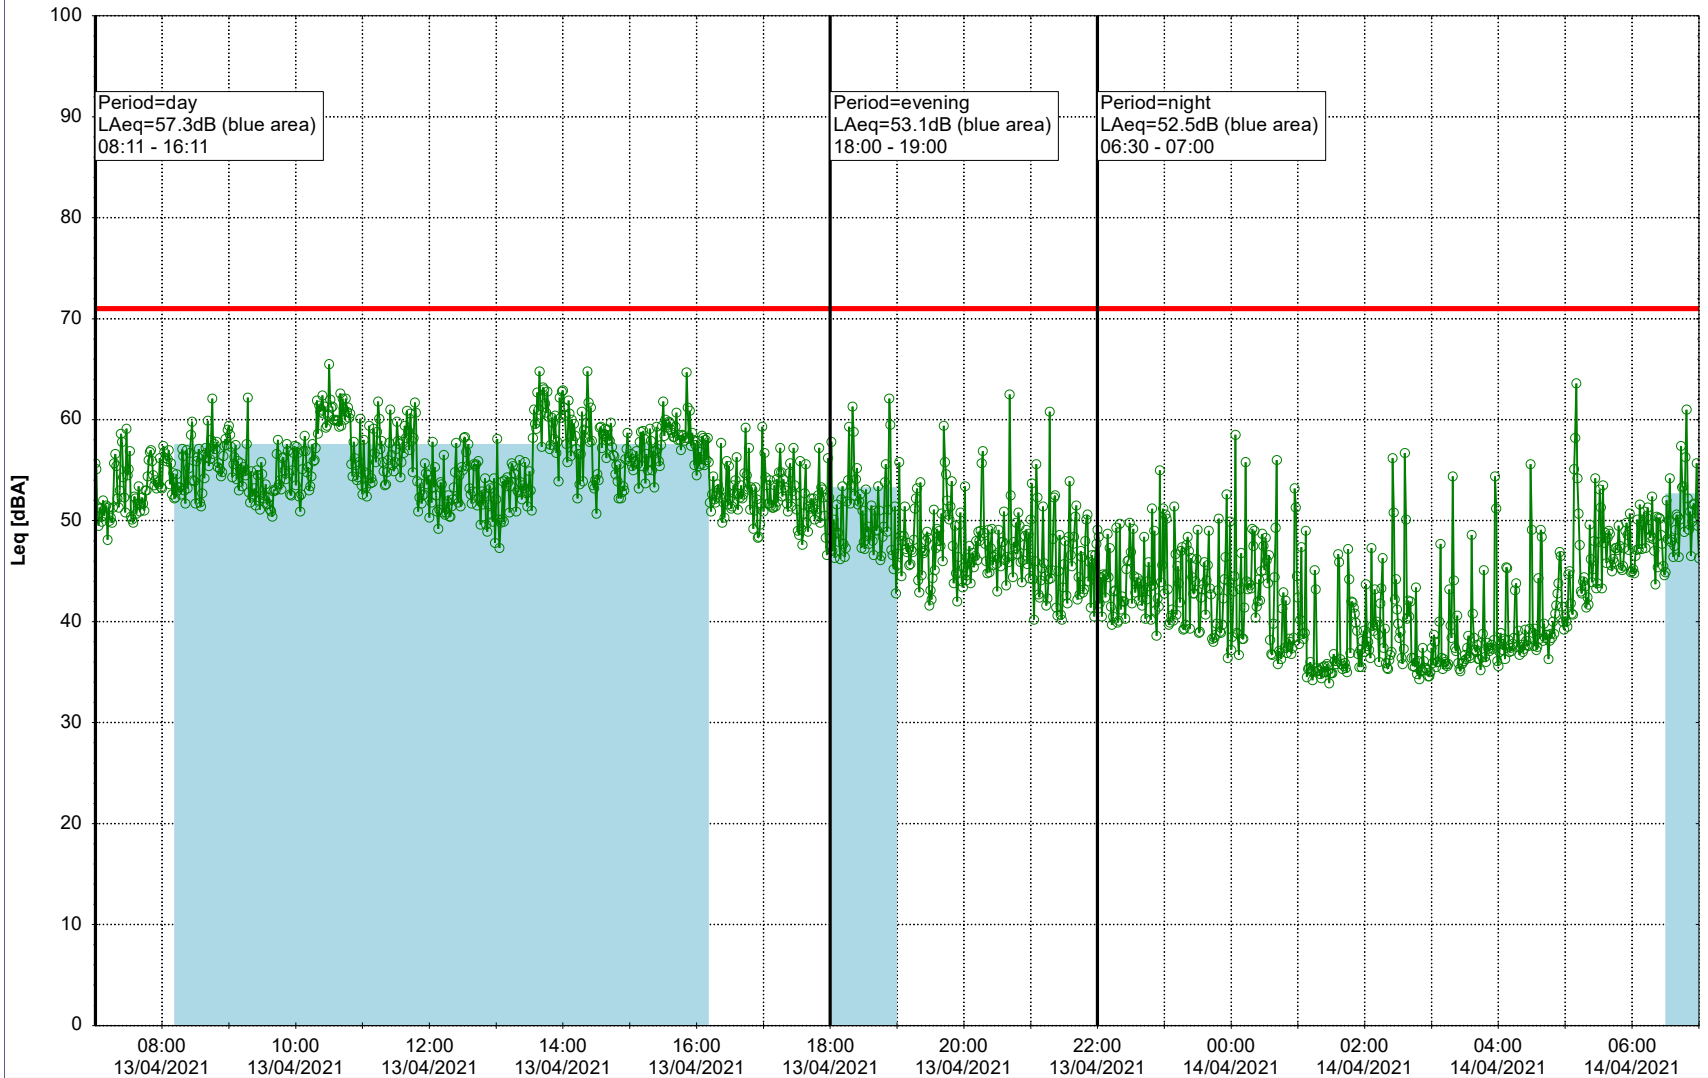

Plan View

Remarks

...

Noise Time Related Diagram

13/04/2021
14/04/2021

○ NEL_NS01

Project: Kronos Sydhavnen
Construction: Ny Ellebjerg
Location: N-V

Plan View

Remarks

...

Noise Time Related Diagram

14/04/2021

15/04/2021

○○○ NEL_NS01

Project: Kronos Sydhavnen
Construction: Ny Ellebjerg
Location: N-V

Plan View

Remarks

...

Noise Time Related Diagram

15/04/2021
16/04/2021

○ ○ ○ ○ NEL_NS01

Project: Kronos Sydhavnen
Construction: Ny Ellebjerg
Location: N-V

Plan View

Remarks

...

Noise Time Related Diagram

16/04/2021
17/04/2021

○ ○ ○ ○ NEL_NS01

Project: Kronos Sydhavnen
Construction: Ny Ellebjerg
Location: N-V

Plan View

Remarks

- Tegholmen