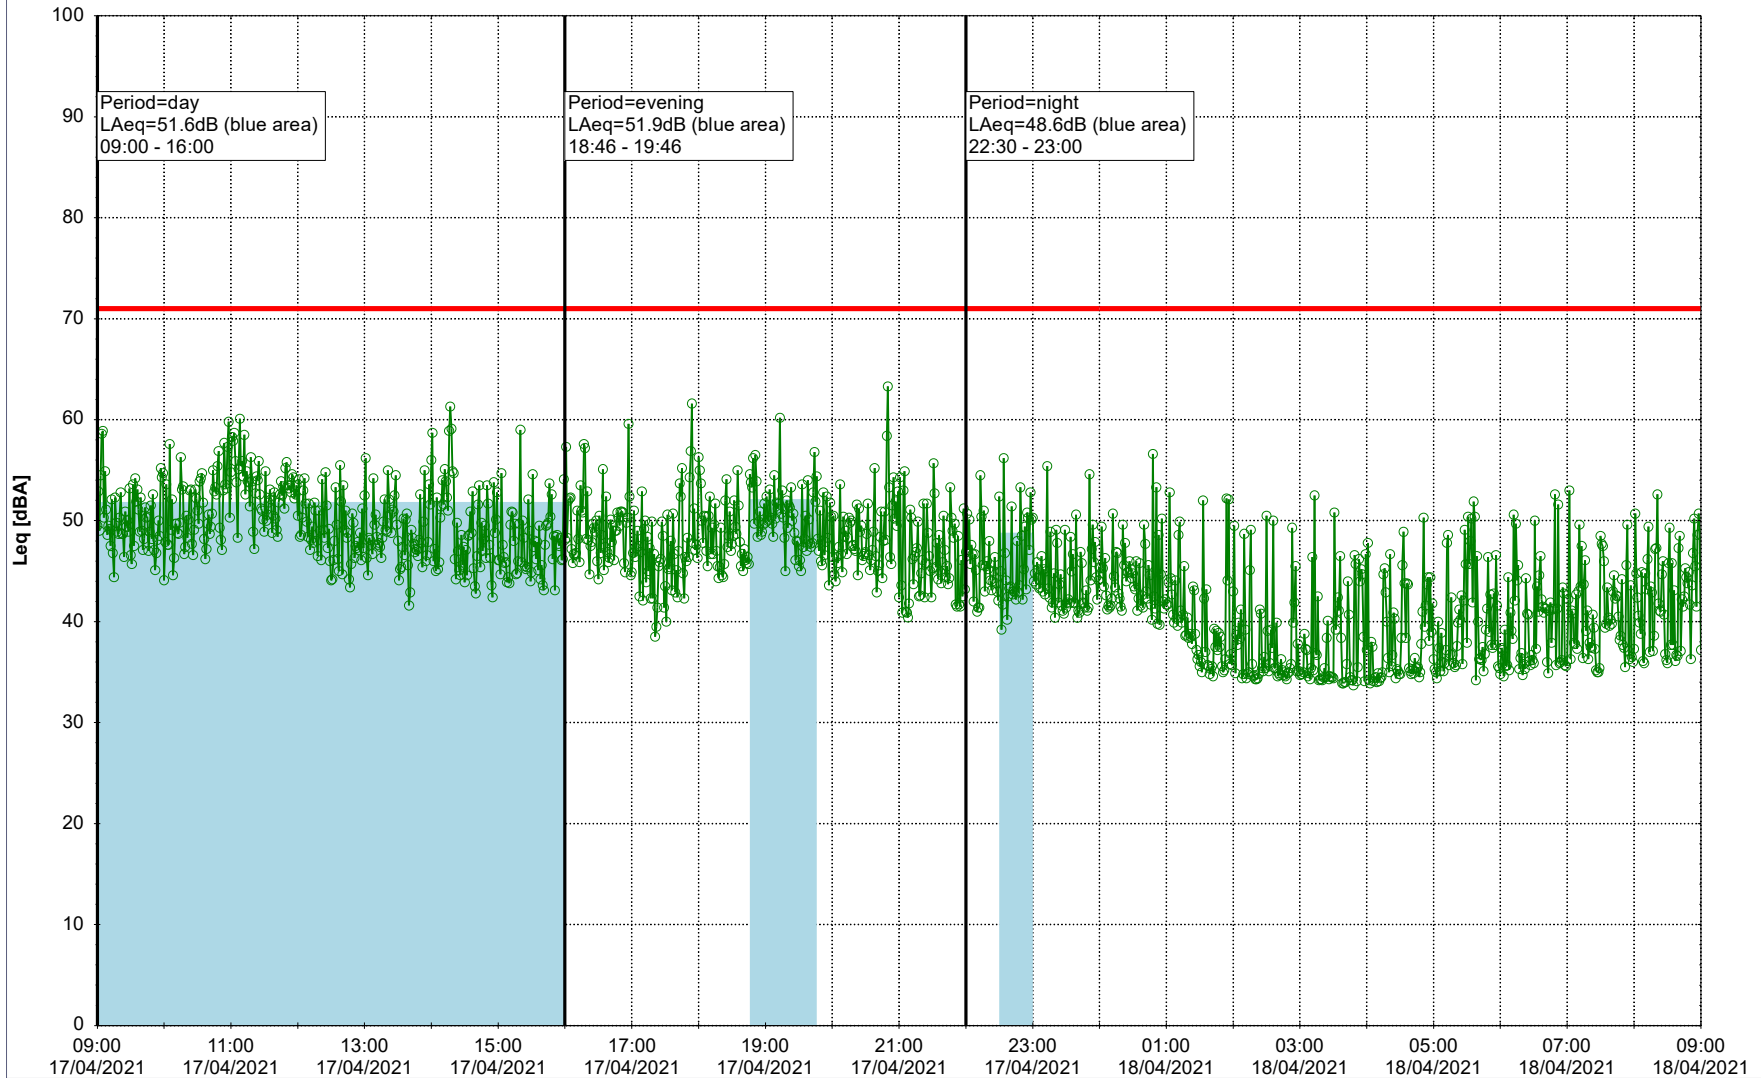

...

Noise Time Related Diagram

16/04/2021
17/04/2021

○ ○ ○ ○ NEL_NS01

Project: Kronos Sydhavnen
Construction: Ny Ellebjerg
Location: N-V

Plan View

Remarks

- Tegholmen

Noise Time Related Diagram

17/04/2021
18/04/2021

○ ○ ○ ○ NEL_NS01

Project: Kronos Sydhavnen
Construction: Ny Ellebjerg
Location: N-V

18/04/2021
19/04/2021

Plan View

Remarks

...