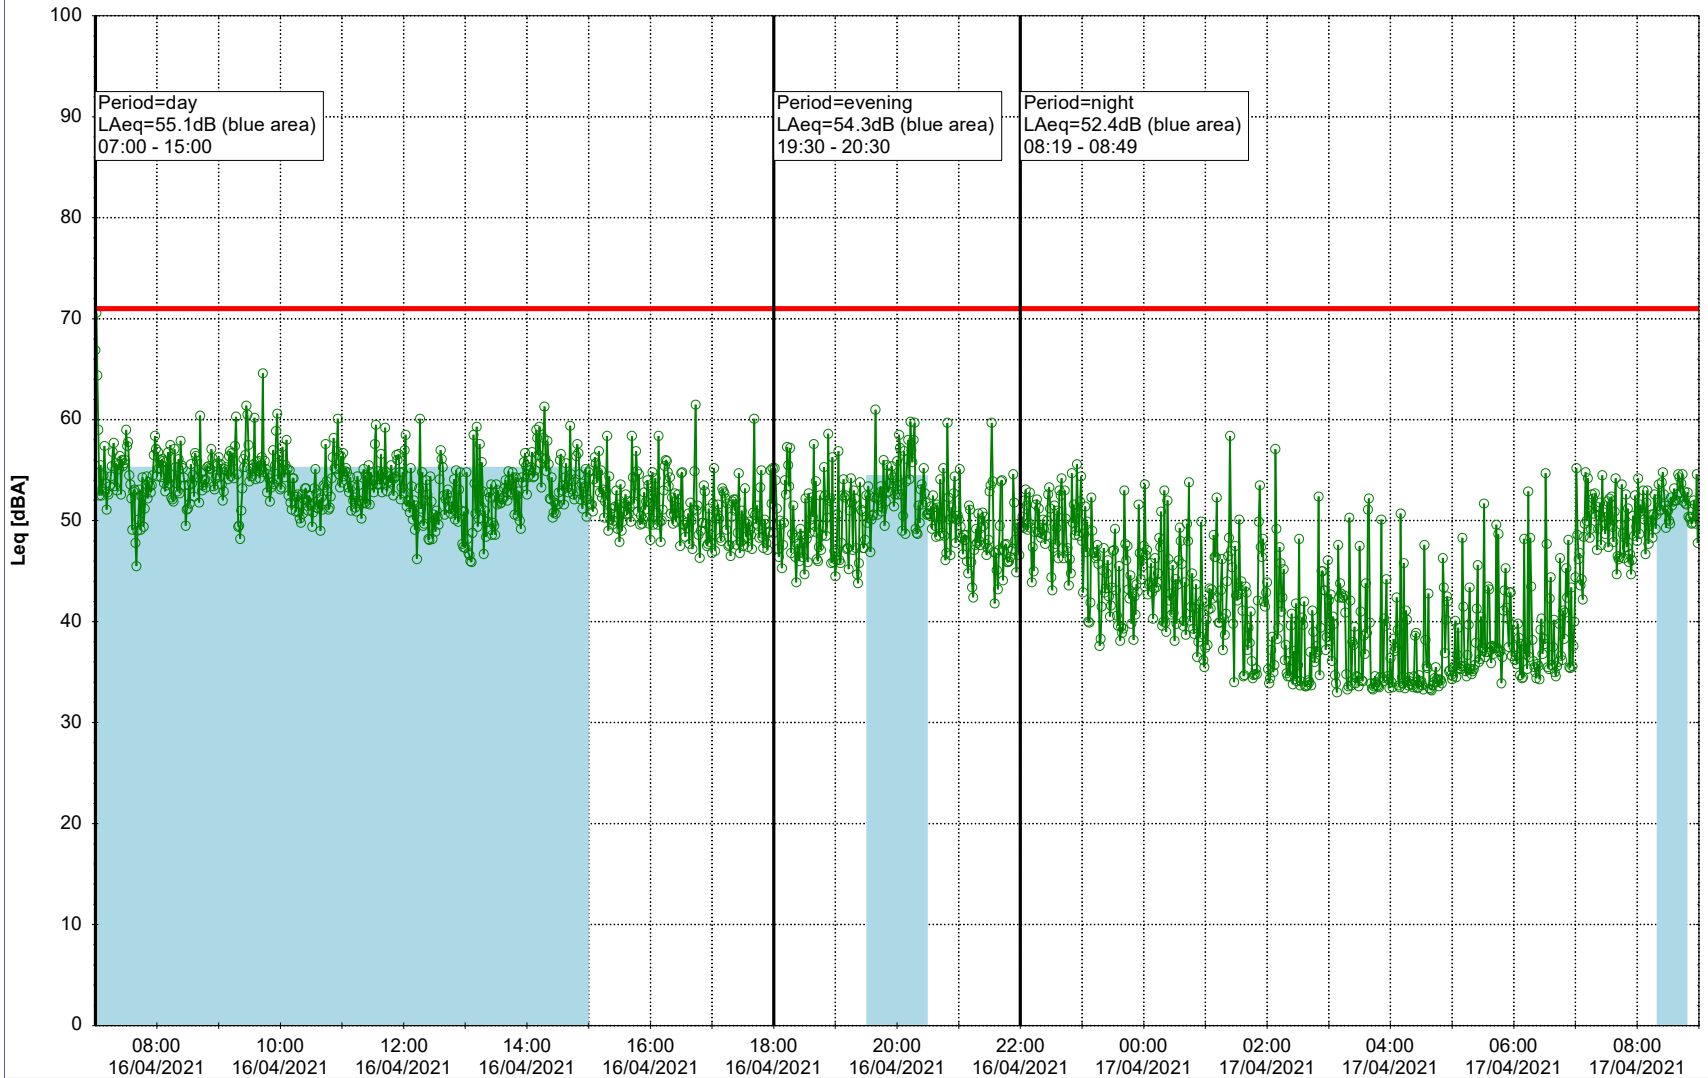

Remarks

...

Noise Time Related Diagram

15/04/2021
16/04/2021

○ ○ ○ ○ NEL_NS01

Project: Kronos Sydhavnen
Construction: Ny Ellebjerg
Location: N-V

Plan View

Remarks

...

Noise Time Related Diagram

16/04/2021
17/04/2021

○ ○ ○ ○ NEL_NS01

Project: Kronos Sydhavnen
Construction: Ny Ellebjerg
Location: N-V

Plan View

Remarks

- Tegholmen

Noise Time Related Diagram

17/04/2021
18/04/2021

○ ○ ○ ○ NEL_NS01

Project: Kronos Sydhavnen
Construction: Ny Ellebjerg
Location: N-V

18/04/2021
19/04/2021

Plan View

Remarks

...