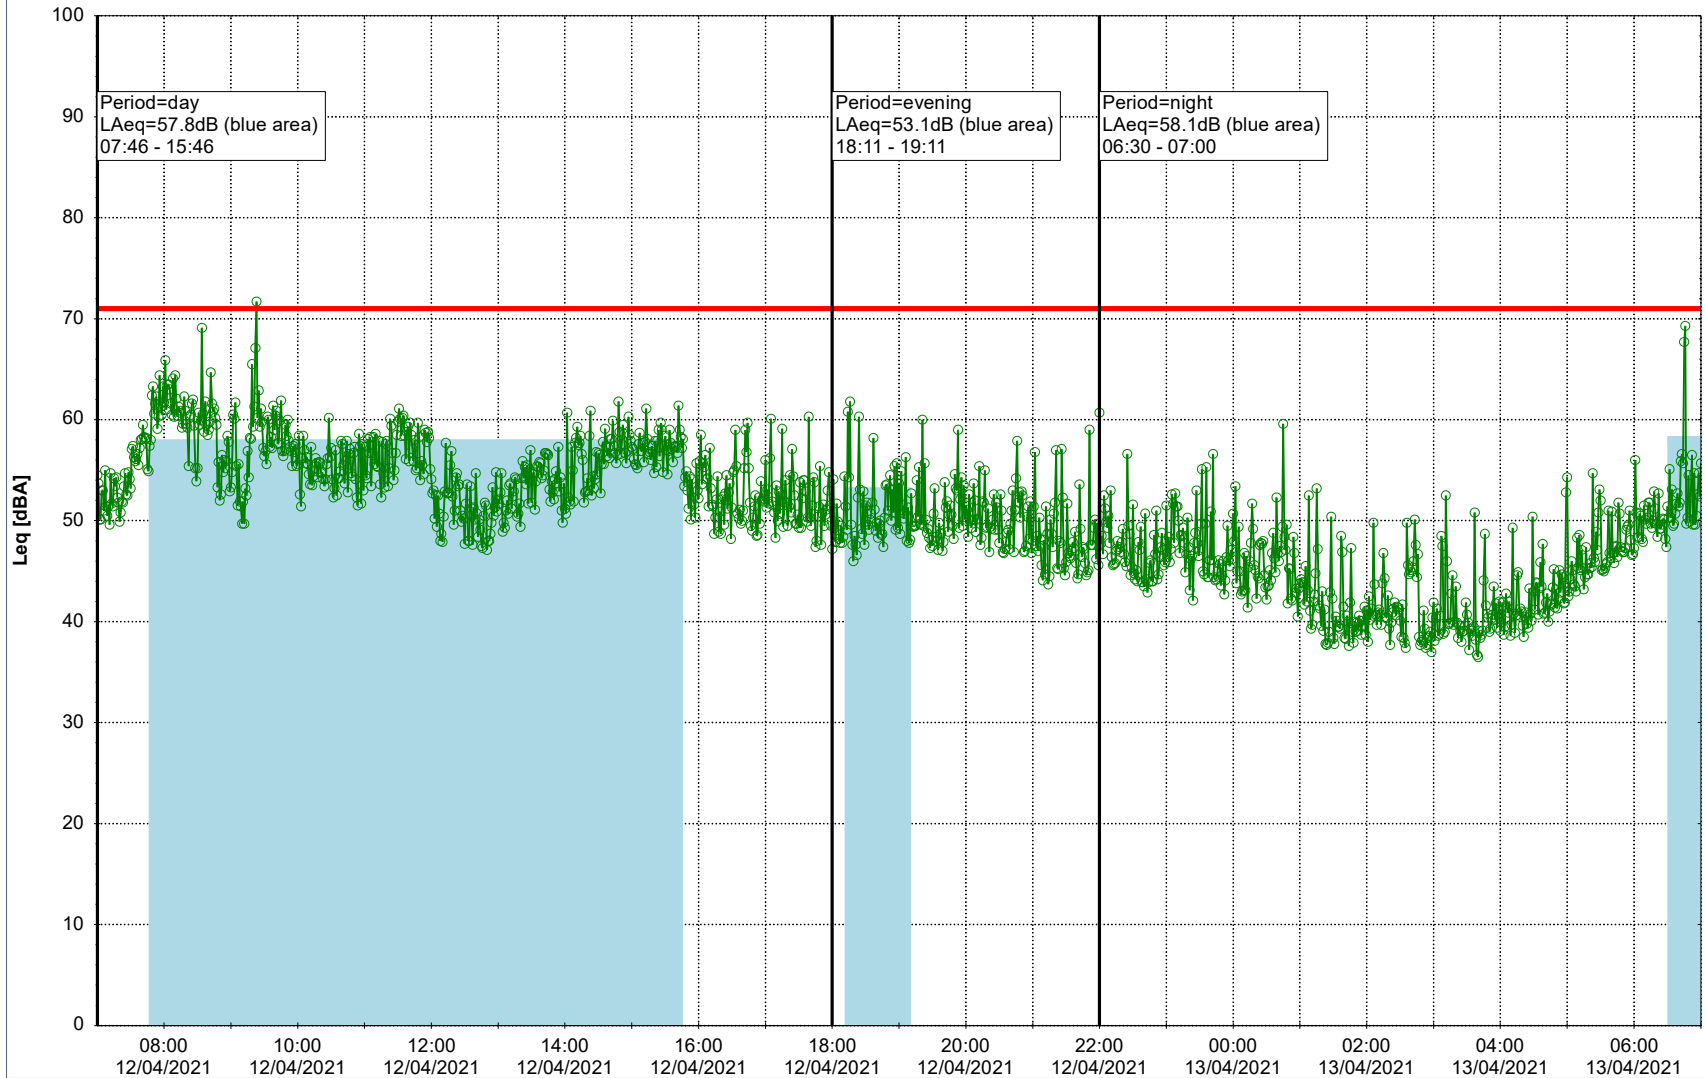

Project: Kronos Sydhavnen
Construction: Ny Ellebjerg
Location: N-V

Plan View

Remarks

...

Noise Time Related Diagram

12/04/2021
13/04/2021

○ ○ ○ ○ NEL_NS01

Project: Kronos Sydhavnen
Construction: Ny Ellebjerg
Location: N-V

Plan View

Remarks

...

Noise Time Related Diagram

13/04/2021
14/04/2021

○ NEL_NS01

Project: Kronos Sydhavnen
Construction: Ny Ellebjerg
Location: N-V

Plan View

Remarks

...

Noise Time Related Diagram

14/04/2021

15/04/2021

○○○ NEL_NS01

Project: Kronos Sydhavnen
Construction: Ny Ellebjerg
Location: N-V

Plan View

...

Noise Time Related Diagram

16/04/2021
17/04/2021

○ ○ ○ ○ NEL_NS01

Project: Kronos Sydhavnen
Construction: Ny Ellebjerg
Location: N-V

Plan View

Remarks

- Tegholmen