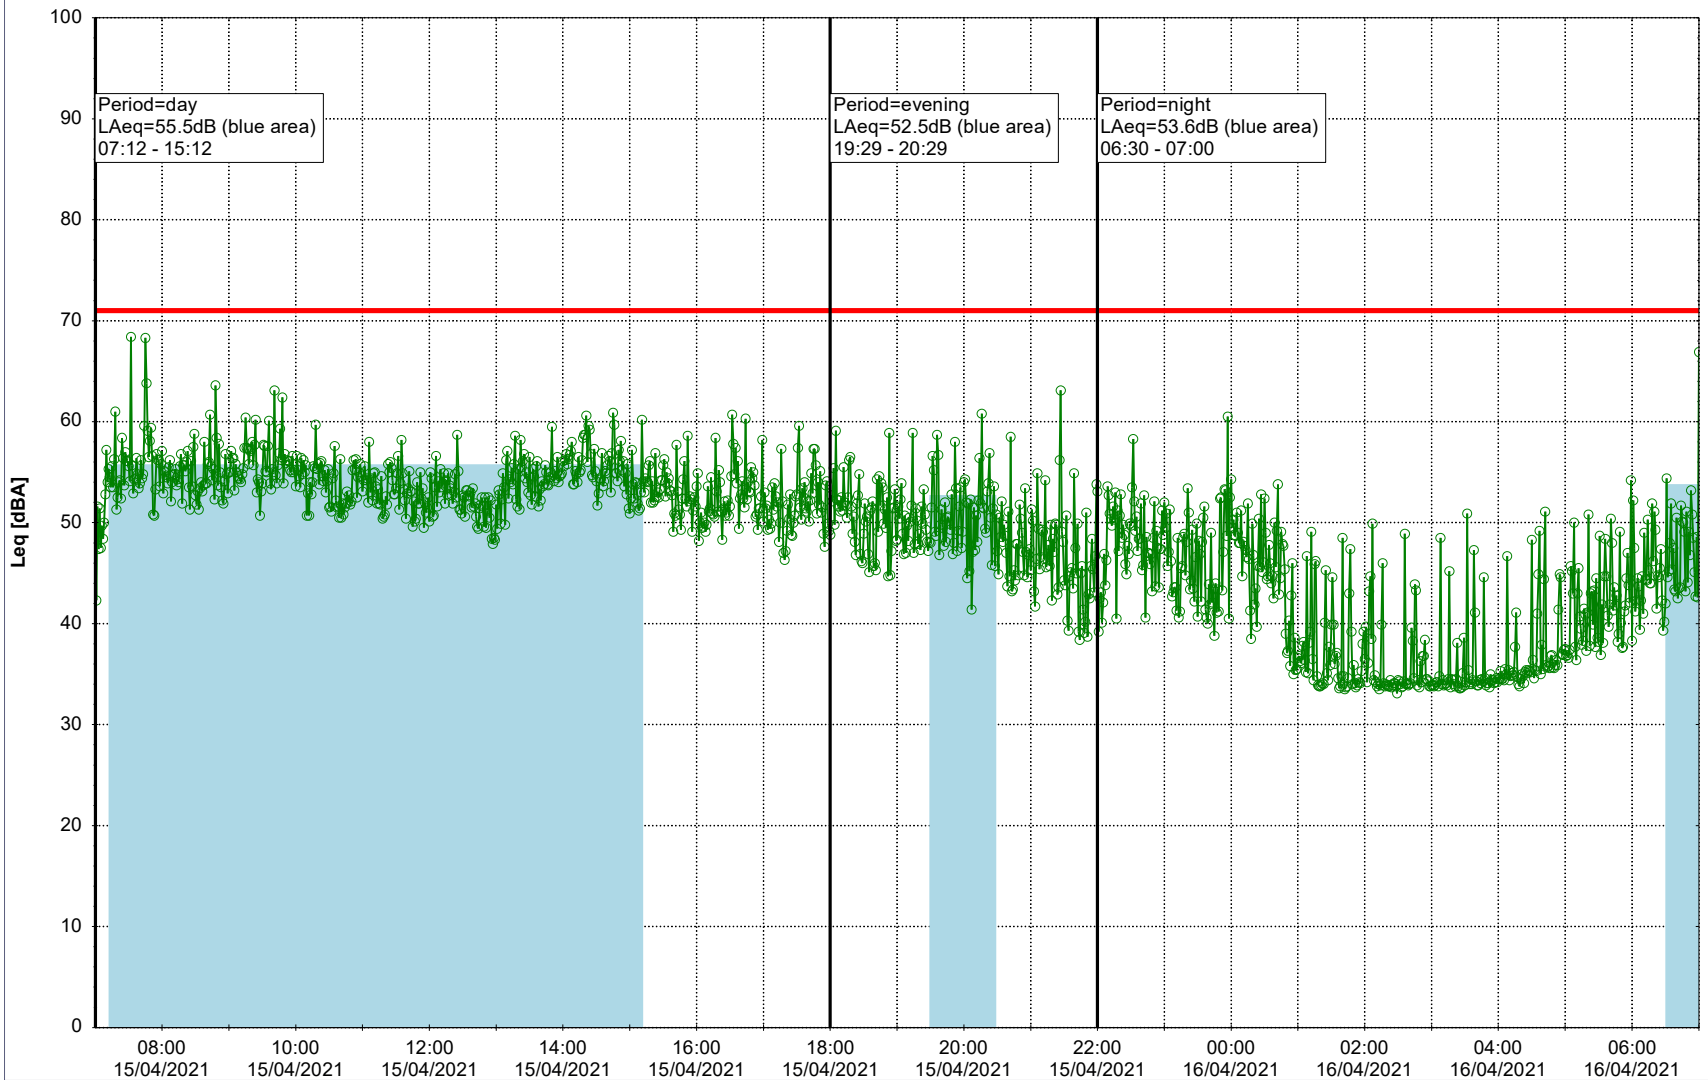

Remarks

...

Noise Time Related Diagram

14/04/2021

15/04/2021

○○○ NEL_NS01

Project: Kronos Sydhavnen
Construction: Ny Ellebjerg
Location: N-V

Plan View

Remarks

...

Noise Time Related Diagram

15/04/2021
16/04/2021

○ ○ ○ ○ NEL_NS01

Project: Kronos Sydhavnen
Construction: Ny Ellebjerg
Location: N-V

Plan View

Remarks

...

Noise Time Related Diagram

16/04/2021
17/04/2021

○ ○ ○ ○ NEL_NS01

Project: Kronos Sydhavnen
Construction: Ny Ellebjerg
Location: N-V

Plan View

Remarks

- Tegholmen