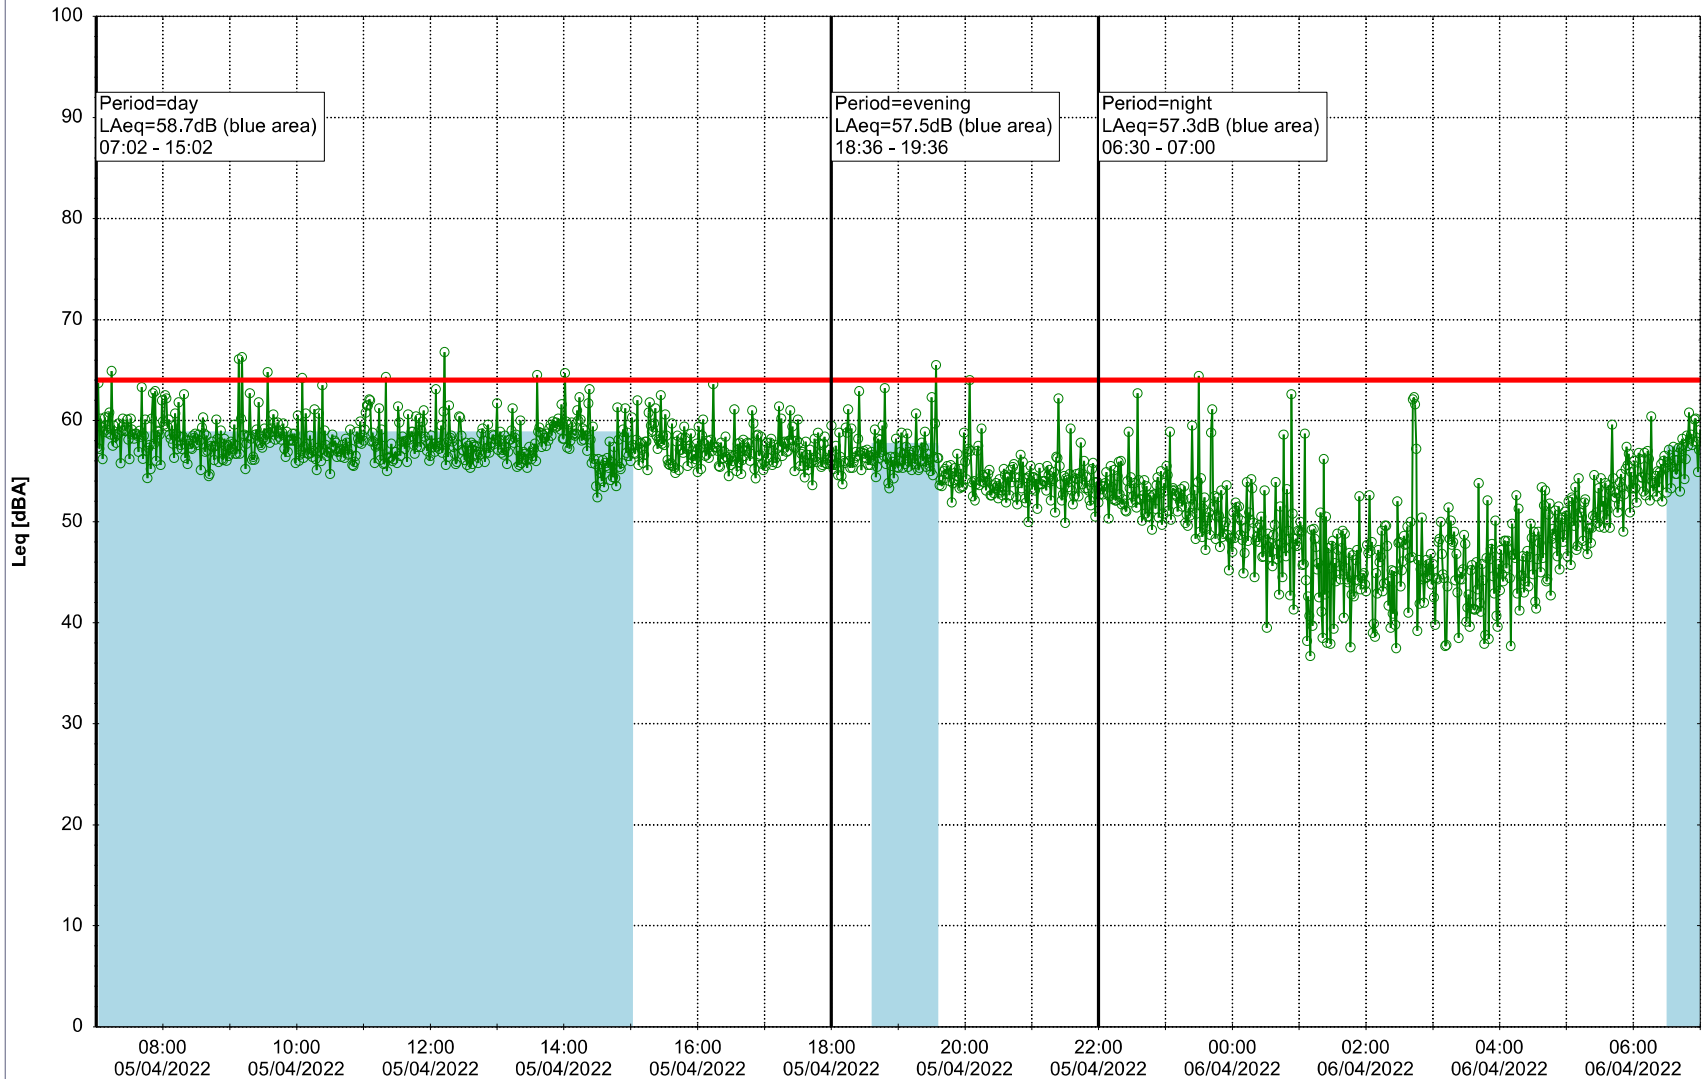

Plan View

Remarks

...

Noise Time Related Diagram

05/04/2022
06/04/2022

○○○○ GAB_NS01

Project: Kronos Sydhavnen
Construction: Gåsebæk
Location: N-V

Plan View

Noise Time Related Diagram

06/04/2022
07/04/2022

○○○ GAB_NS01

Project: Kronos Sydhavnen
Construction: Gåsebæk
Location: N-V

Plan View

Remarks

...

Noise Time Related Diagram

07/04/2022
08/04/2022

○○○ GAB_NS01

Project: Kronos Sydhavnen
Construction: Gåsebæk
Location: N-V

Plan View

Remarks

...

Noise Time Related Diagram

08/04/2022
09/04/2022

Project: Kronos Sydhavnen
Construction: Gåsebæk
Location: N-V

Plan View

Remarks

...

Noise Time Related Diagram

10/04/2022

11/04/2022

○○○ GAB_NS01