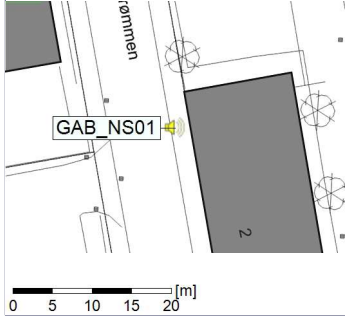

Project: Kronos Sydhavnen
Construction: Gåsebæk
Location: N-V

Plan View