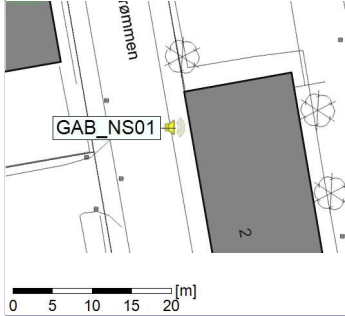

Plan View

Remarks

...

Noise Time Related Diagram

05/04/2022
06/04/2022

○○○○ GAB_NS01

Project: Kronos Sydhavnen
Construction: Gåsebæk
Location: N-V

Plan View