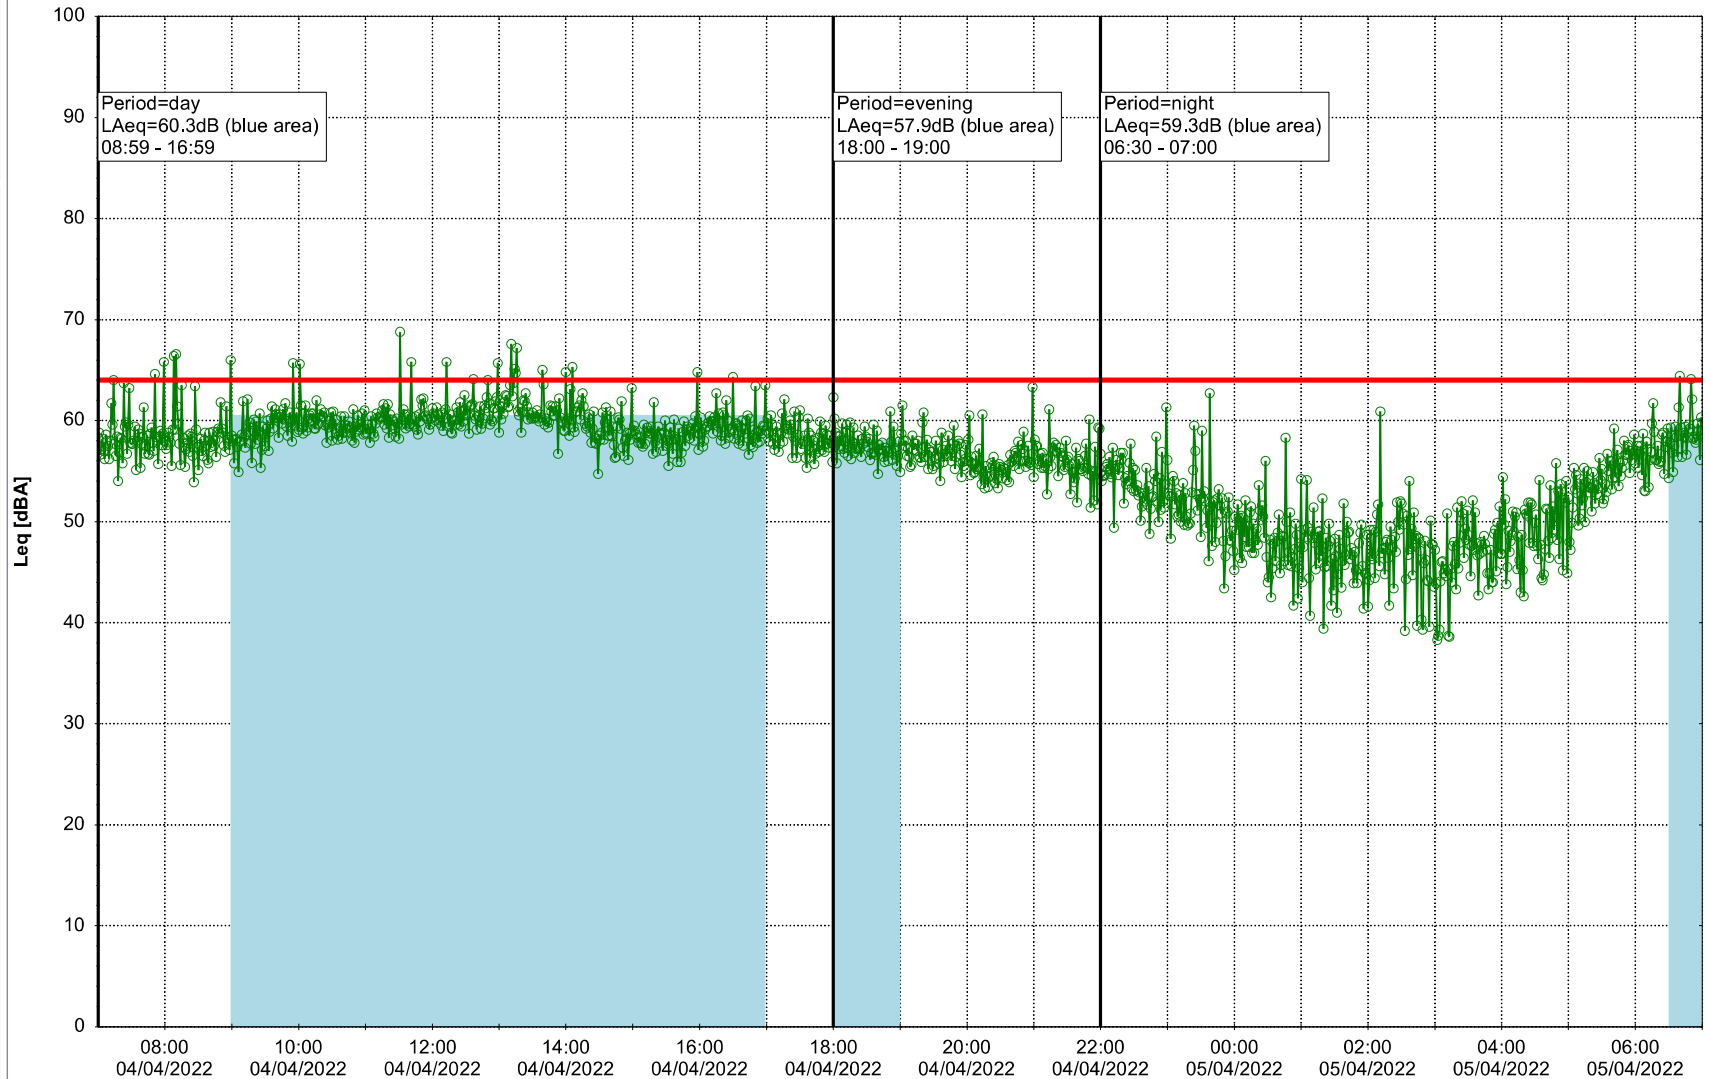

Project: Kronos Sydhavnen
Construction: Gåsebæk
Location: N-V

Plan View

Remarks

...

Noise Time Related Diagram

04/04/2022
05/04/2022

○○○ GAB_NS01

Project: Kronos Sydhavnen
Construction: Gåsebæk
Location: N-V

Plan View

Remarks

...

Noise Time Related Diagram

05/04/2022
06/04/2022

○○○○ GAB_NS01

Project: Kronos Sydhavnen
Construction: Gåsebæk
Location: N-V

Plan View

Noise Time Related Diagram

06/04/2022
07/04/2022

○○○ GAB_NS01

Project: Kronos Sydhavnen
Construction: Gåsebæk
Location: N-V

Plan View

Remarks

...

Noise Time Related Diagram

07/04/2022
08/04/2022

○○○ GAB_NS01

Project: Kronos Sydhavnen
Construction: Gåsebæk
Location: N-V

Plan View

Remarks

...

Noise Time Related Diagram

08/04/2022
09/04/2022