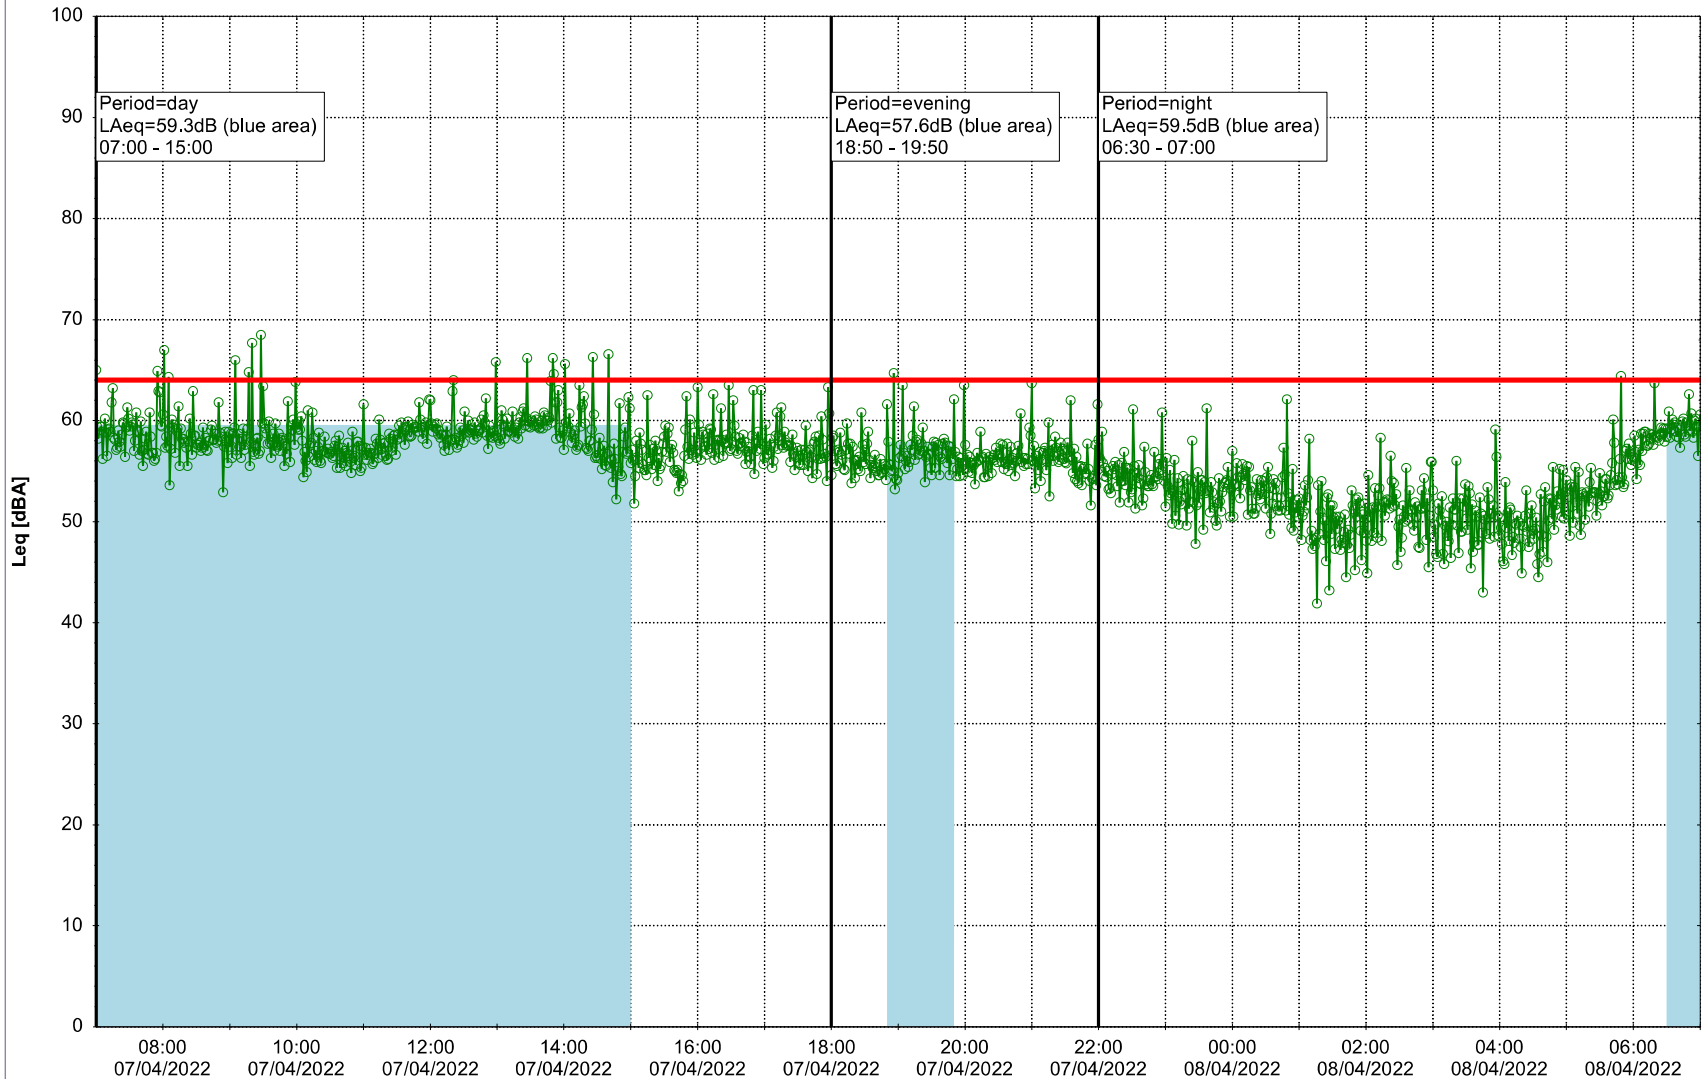

Noise Time Related Diagram

06/04/2022
07/04/2022

○○○ GAB_NS01

Project: Kronos Sydhavnen
Construction: Gåsebæk
Location: N-V

Plan View

Remarks

...

Noise Time Related Diagram

07/04/2022
08/04/2022

○○○ GAB_NS01

Project: Kronos Sydhavnen
Construction: Gåsebæk
Location: N-V

Plan View

Remarks

...

Noise Time Related Diagram

08/04/2022
09/04/2022

○○○○ GAB_NS01

Project: Kronos Sydhavnen
Construction: Gåsebæk
Location: N-V

Plan View

Remarks

...

Noise Time Related Diagram

09/04/2022
10/04/2022

○○○ GAB_NS01

Project: Kronos Sydhavnen
Construction: Gåsebæk
Location: N-V

Plan View

Remarks

...

Noise Time Related Diagram

10/04/2022

11/04/2022

○○○ GAB_NS01