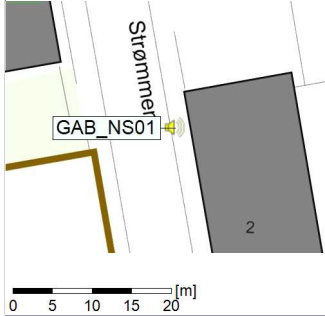

○○○○ GAB_NS01

Project: Kronos Sydhavnen
Construction: Gåsebæk
Location: N-V

Plan View

Remarks

...

Noise Time Related Diagram

09/04/2022
10/04/2022

○○○ GAB_NS01