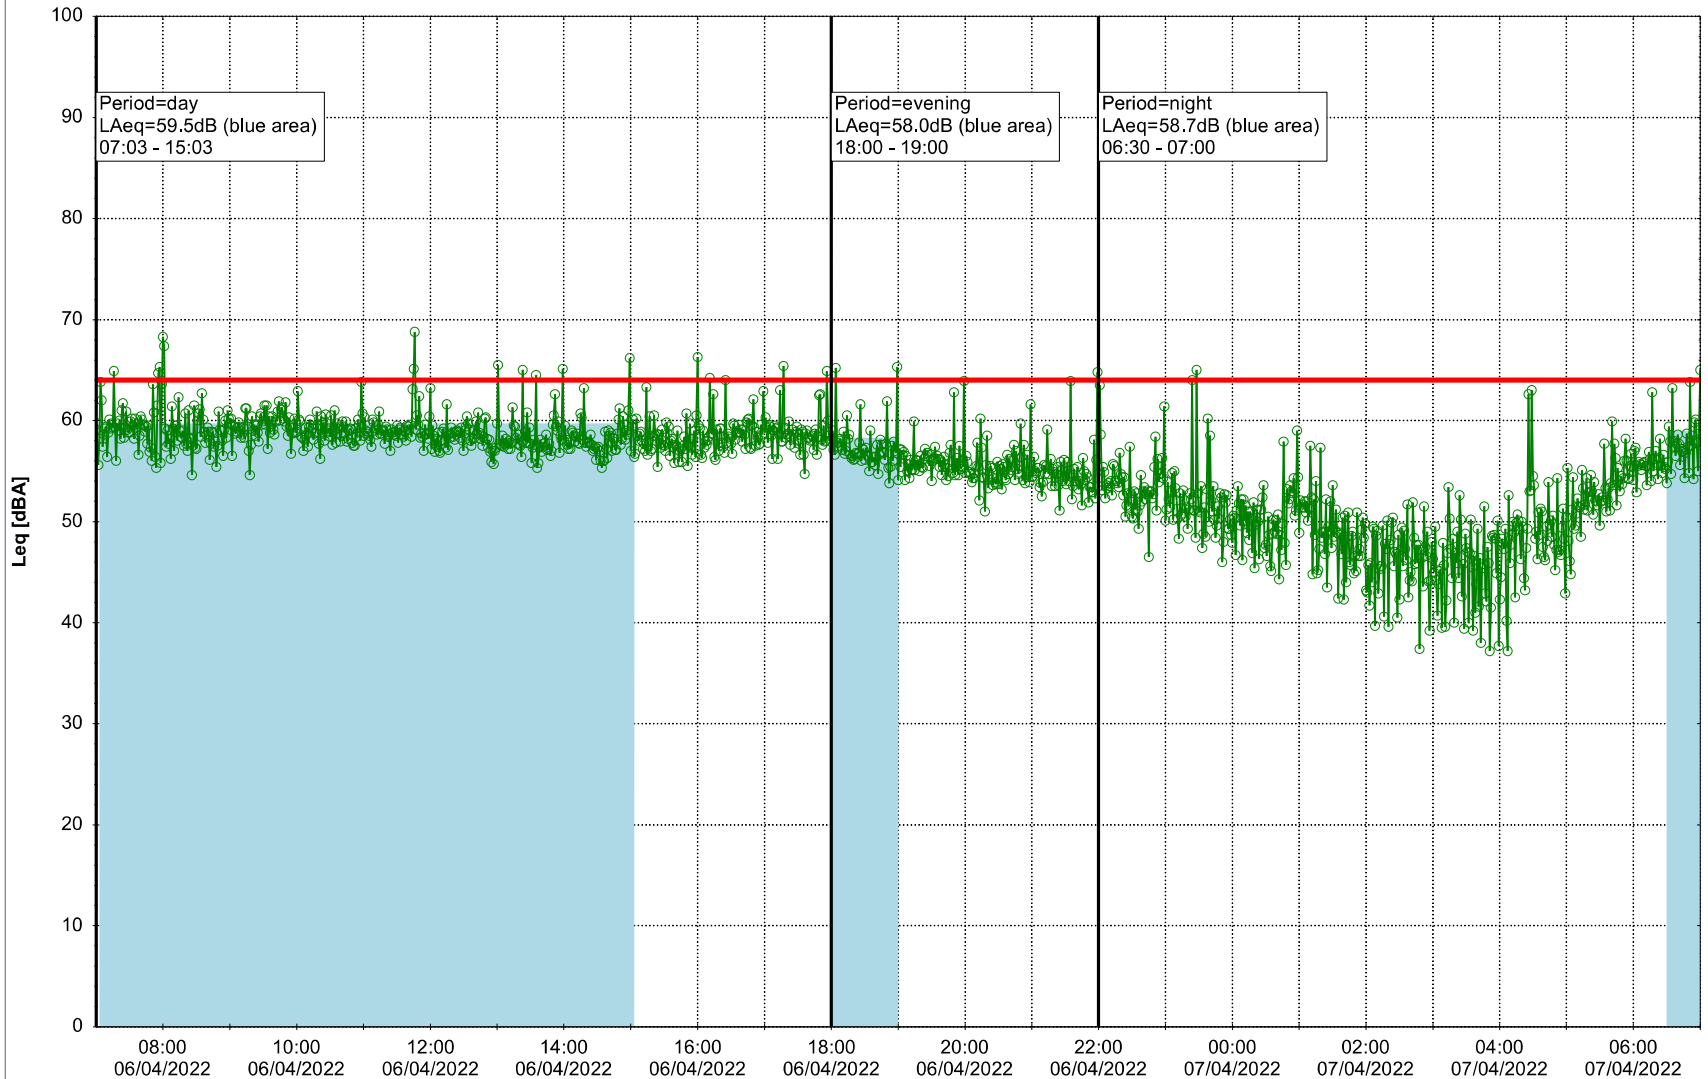

Plan View

Remarks

...

Noise Time Related Diagram

05/04/2022
06/04/2022

○○○○ GAB_NS01

Project: Kronos Sydhavnen
Construction: Gåsebæk
Location: N-V

Plan View

Noise Time Related Diagram

06/04/2022
07/04/2022

○○○ GAB_NS01

Project: Kronos Sydhavnen
Construction: Gåsebæk
Location: N-V

Plan View

Remarks

...

Noise Time Related Diagram

07/04/2022
08/04/2022

○○○ GAB_NS01

Project: Kronos Sydhavnen
Construction: Gåsebæk
Location: N-V

Plan View

Remarks

...

Noise Time Related Diagram

08/04/2022
09/04/2022

Project: Kronos Sydhavnen
Construction: Gåsebæk
Location: N-V

Plan View

Remarks

...

Noise Time Related Diagram

10/04/2022

11/04/2022

○○○ GAB_NS01