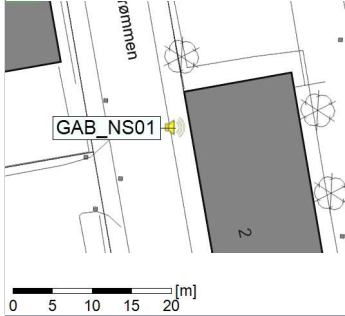

Project: Kronos Sydhavnen
Construction: Gåsebæk
Location: N-V

Plan View

Remarks

...

Noise Time Related Diagram

04/04/2022
05/04/2022

○○○ GAB_NS01

Project: Kronos Sydhavnen
Construction: Gåsebæk
Location: N-V