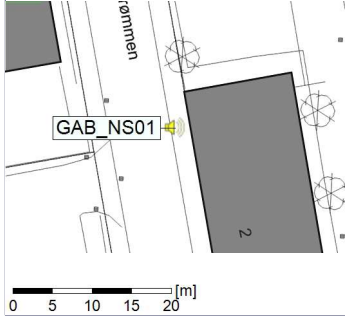

Noise Time Related Diagram

06/04/2022
07/04/2022

○○○ GAB_NS01

Project: Kronos Sydhavnen
Construction: Gåsebæk
Location: N-V

Plan View

Remarks

...

Noise Time Related Diagram