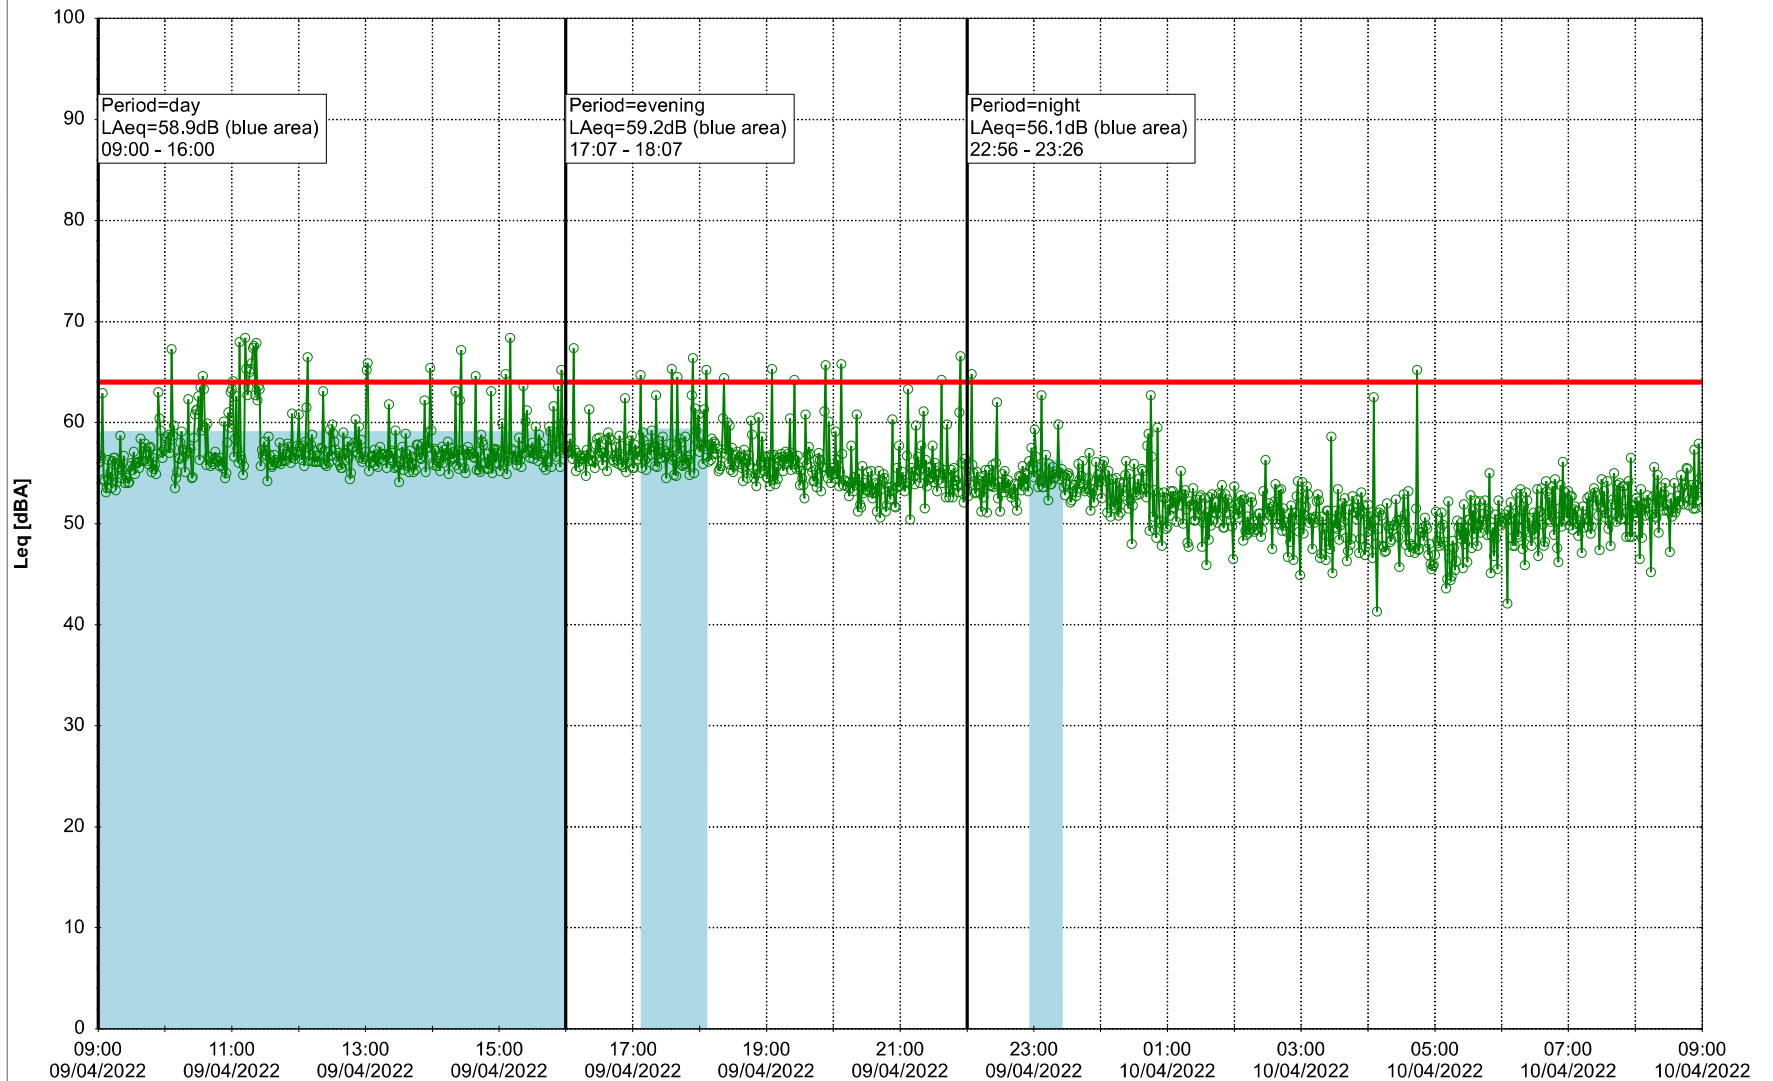

○○○○ GAB_NS01

Project: Kronos Sydhavnen
Construction: Gåsebæk
Location: N-V

Plan View

Remarks

...

Noise Time Related Diagram

09/04/2022
10/04/2022

○○○ GAB_NS01

Project: Kronos Sydhavnen
Construction: Gåsebæk
Location: N-V

Plan View

Remarks

...

Noise Time Related Diagram

10/04/2022

11/04/2022

○○○ GAB_NS01