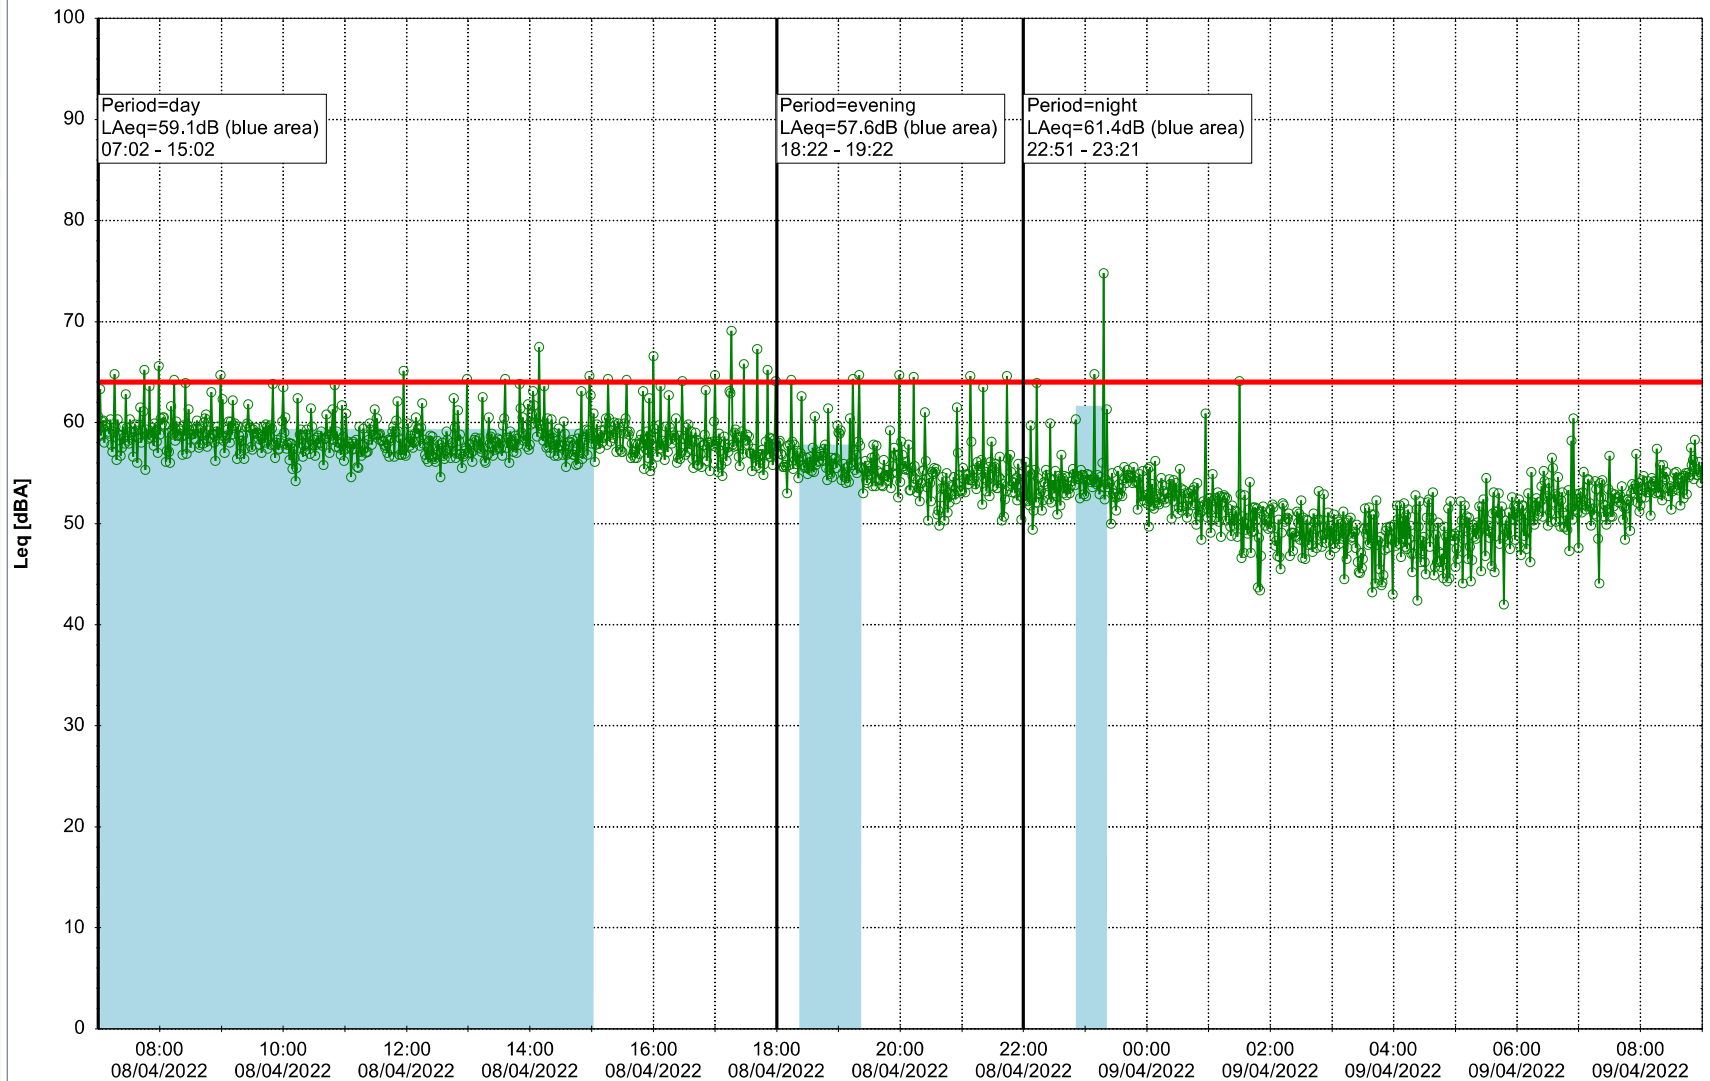

07/04/2022
08/04/2022

○○○ GAB_NS01

Project: Kronos Sydhavnen
Construction: Gåsebæk
Location: N-V

Plan View

Remarks

...

Noise Time Related Diagram

08/04/2022
09/04/2022

○○○○ GAB_NS01

Project: Kronos Sydhavnen
Construction: Gåsebæk
Location: N-V

Plan View

Remarks

...

Noise Time Related Diagram

09/04/2022
10/04/2022

○○○ GAB_NS01

Project: Kronos Sydhavnen
Construction: Gåsebæk
Location: N-V

Plan View

Remarks

...

Noise Time Related Diagram

10/04/2022

11/04/2022

○○○ GAB_NS01