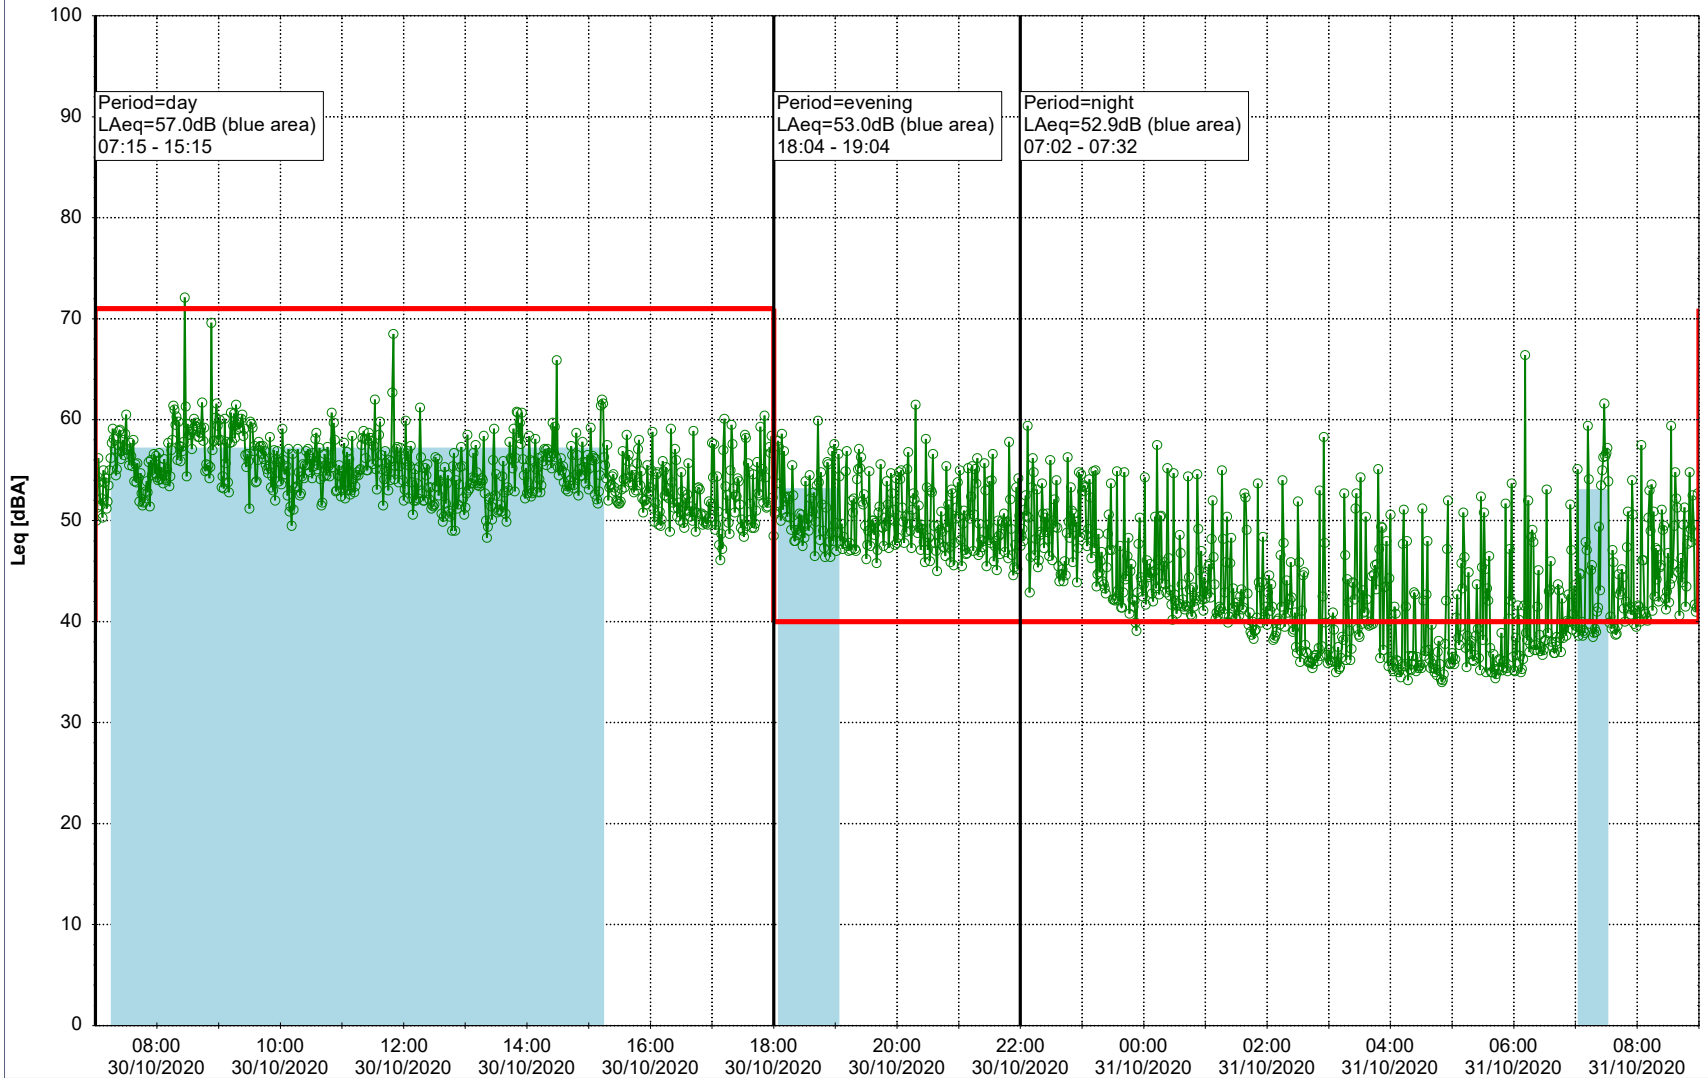

Remarks

...

Noise Time Related Diagram

28/10/2020
29/10/2020

○ ○ ○ ○ NEL_NS01

Project: Kronos Sydhavnen
Construction: Ny Ellebjerg
Location: N-V

29/10/2020
30/10/2020

Noise Time Related Diagram

○○○ NEL_NS01

Remarks

...

Project: Kronos Sydhavnen
Construction: Ny Ellebjerg
Location: N-V

Plan View

Remarks

...

Noise Time Related Diagram

30/10/2020
31/10/2020

○ NEL_NS01

Project: Kronos Sydhavnen
Construction: Ny Ellebjerg
Location: N-V

Plan View

Remarks

...

Noise Time Related Diagram

31/10/2020
01/11/2020

○ ○ ○ ○ NEL_NS01

Project: Kronos Sydhavnen
Construction: Ny Ellebjerg
Location: N-V

01/11/2020
02/11/2020

Plan View

Remarks

...

Noise Time Related Diagram

○○○ NEL_NS01