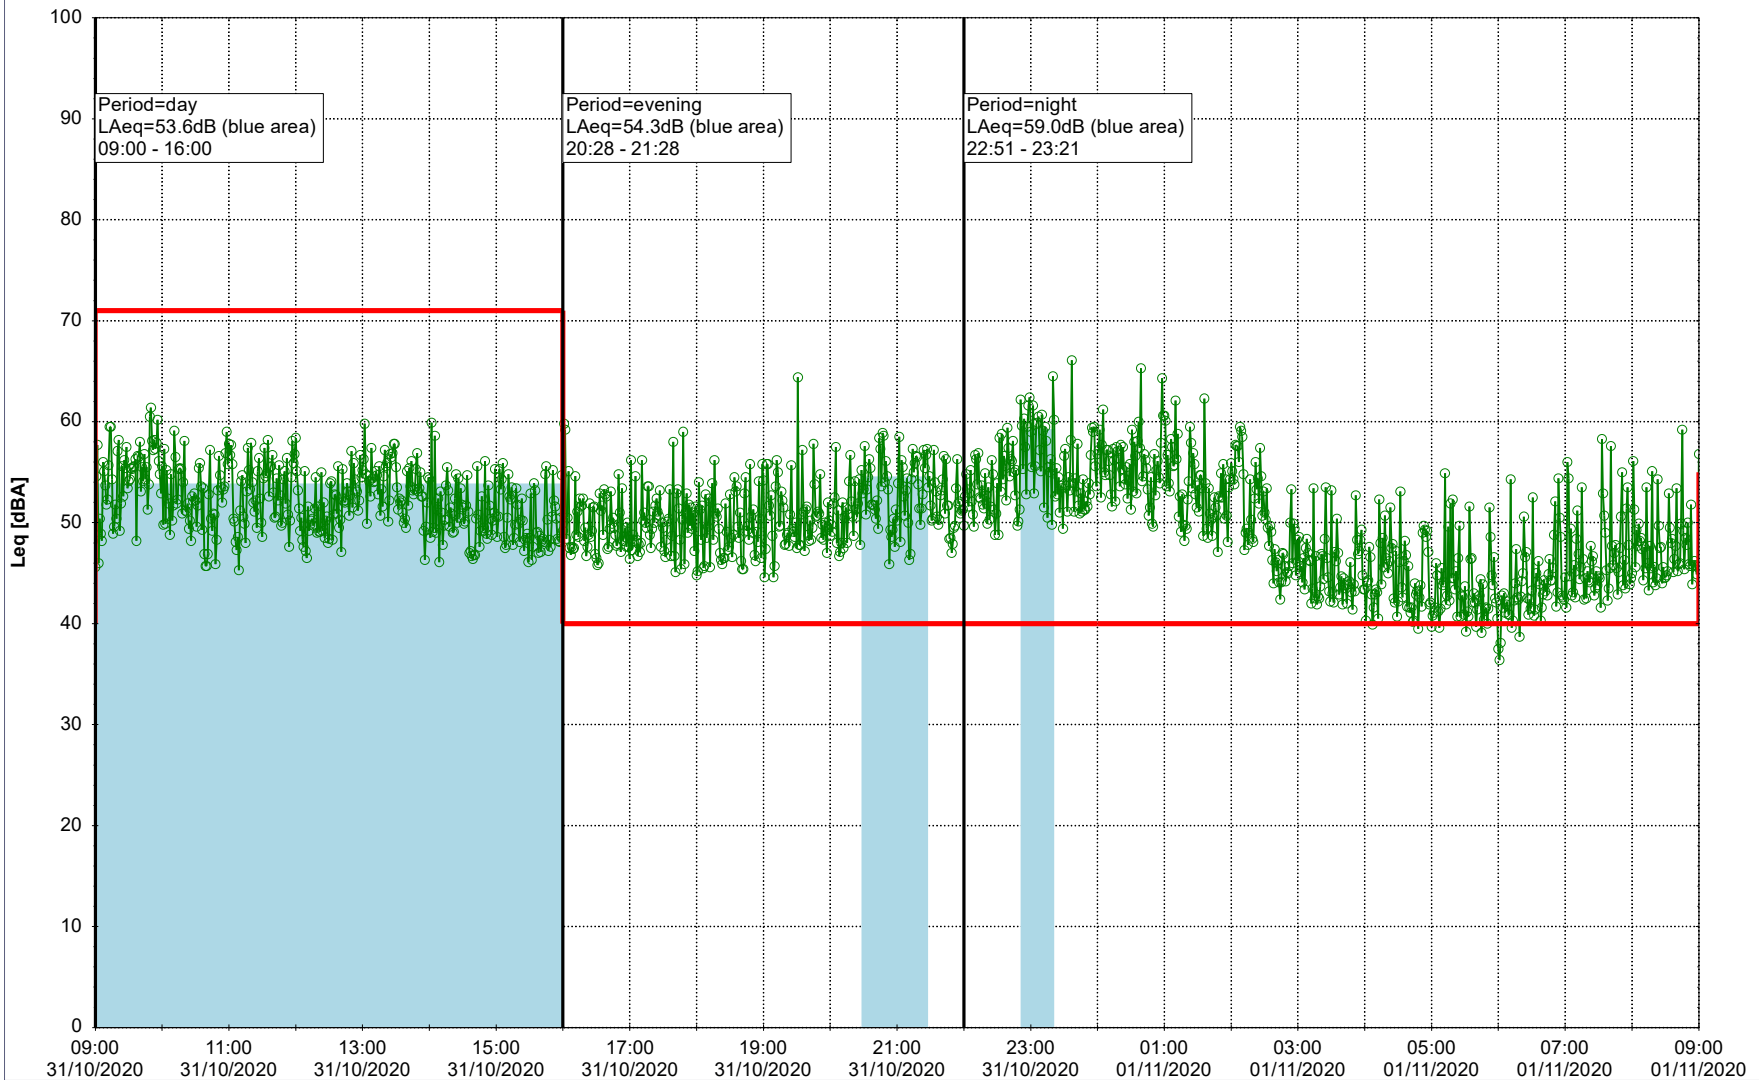

30/10/2020
31/10/2020

○ NEL_NS01

Project: Kronos Sydhavnen
Construction: Ny Ellebjerg
Location: N-V

Plan View

Remarks

...

Noise Time Related Diagram

31/10/2020
01/11/2020

○ ○ ○ ○ NEL_NS01

Project: Kronos Sydhavnen
Construction: Ny Ellebjerg
Location: N-V

01/11/2020
02/11/2020

Plan View

Remarks

...

Noise Time Related Diagram

○○○ NEL_NS01