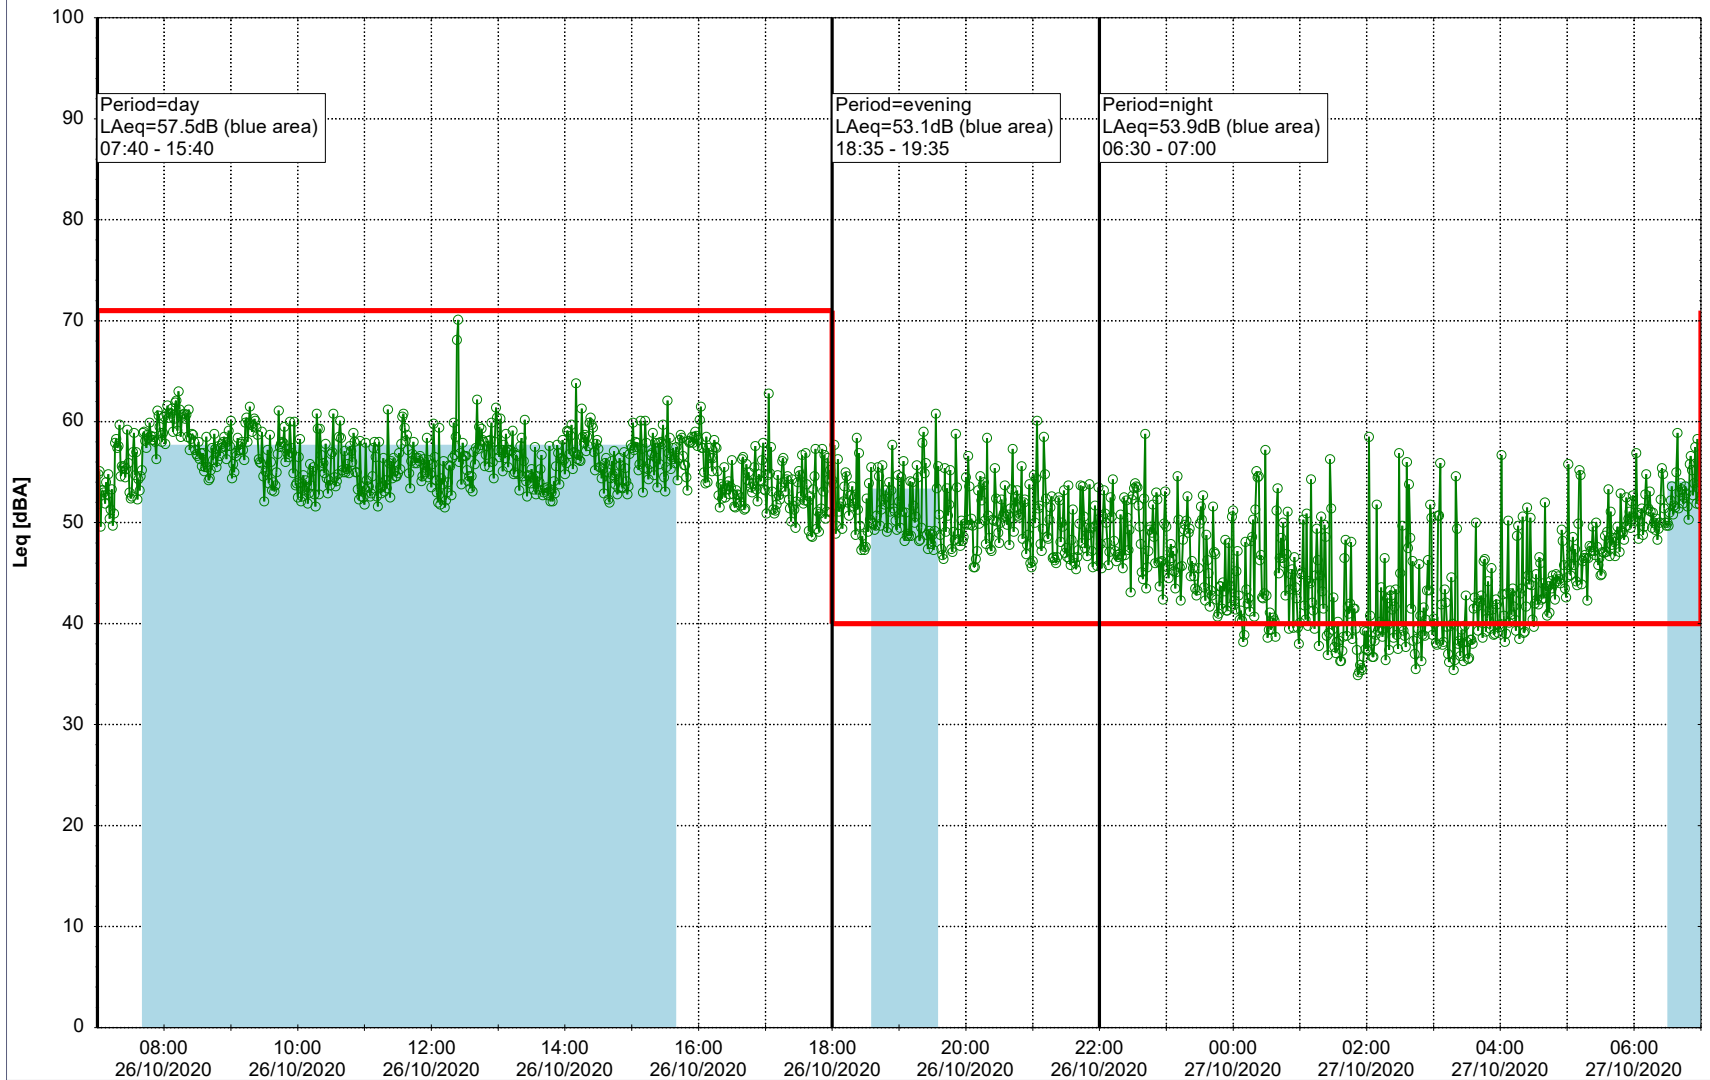

Project: Kronos Sydhavnen
Construction: Ny Ellebjerg
Location: N-V

Plan View

Remarks

...

Noise Time Related Diagram

26/10/2020
27/10/2020

○ NEL_NS01

Project: Kronos Sydhavnen
Construction: Ny Ellebjerg
Location: N-V

Plan View

Remarks

...

Noise Time Related Diagram

27/10/2020
28/10/2020

○ NEL_NS01

Project: Kronos Sydhavnen
Construction: Ny Ellebjerg
Location: N-V

Plan View

30/10/2020
31/10/2020

○ NEL_NS01

Project: Kronos Sydhavnen
Construction: Ny Ellebjerg
Location: N-V

Plan View

Remarks

...

Noise Time Related Diagram

31/10/2020
01/11/2020

○ ○ ○ ○ NEL_NS01

Project: Kronos Sydhavnen
Construction: Ny Ellebjerg
Location: N-V

01/11/2020
02/11/2020

Plan View

Remarks

...

Noise Time Related Diagram

○○○ NEL_NS01