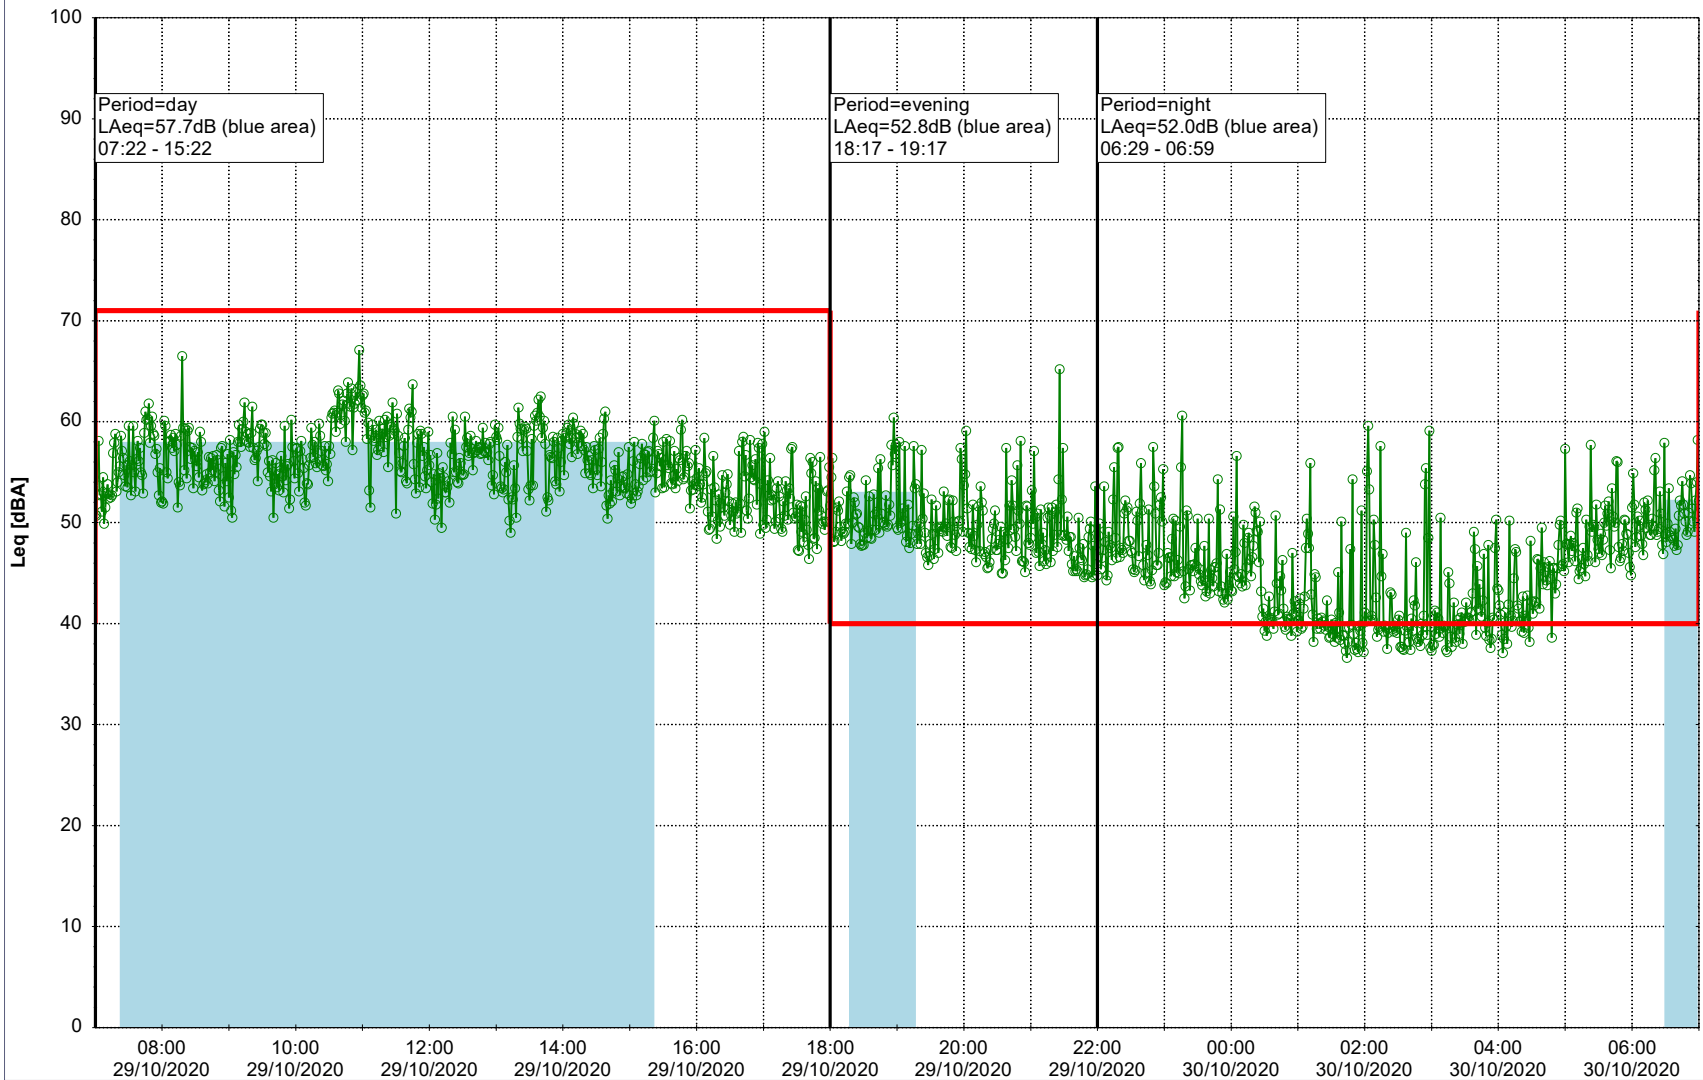

Remarks

...

Noise Time Related Diagram

28/10/2020
29/10/2020

○ ○ ○ ○ NEL_NS01

Project: Kronos Sydhavnen
Construction: Ny Ellebjerg
Location: N-V

29/10/2020
30/10/2020

Noise Time Related Diagram

○○○ NEL_NS01

Remarks

...

Project: Kronos Sydhavnen
Construction: Ny Ellebjerg
Location: N-V

Plan View

Remarks

...

Noise Time Related Diagram

30/10/2020
31/10/2020

○ NEL_NS01

Project: Kronos Sydhavnen
Construction: Ny Ellebjerg
Location: N-V

Plan View

Remarks

...

Noise Time Related Diagram

31/10/2020
01/11/2020

○ ○ ○ ○ NEL_NS01

Project: Kronos Sydhavnen
Construction: Ny Ellebjerg
Location: N-V

01/11/2020
02/11/2020

Plan View

Remarks

...

Noise Time Related Diagram

○○○ NEL_NS01