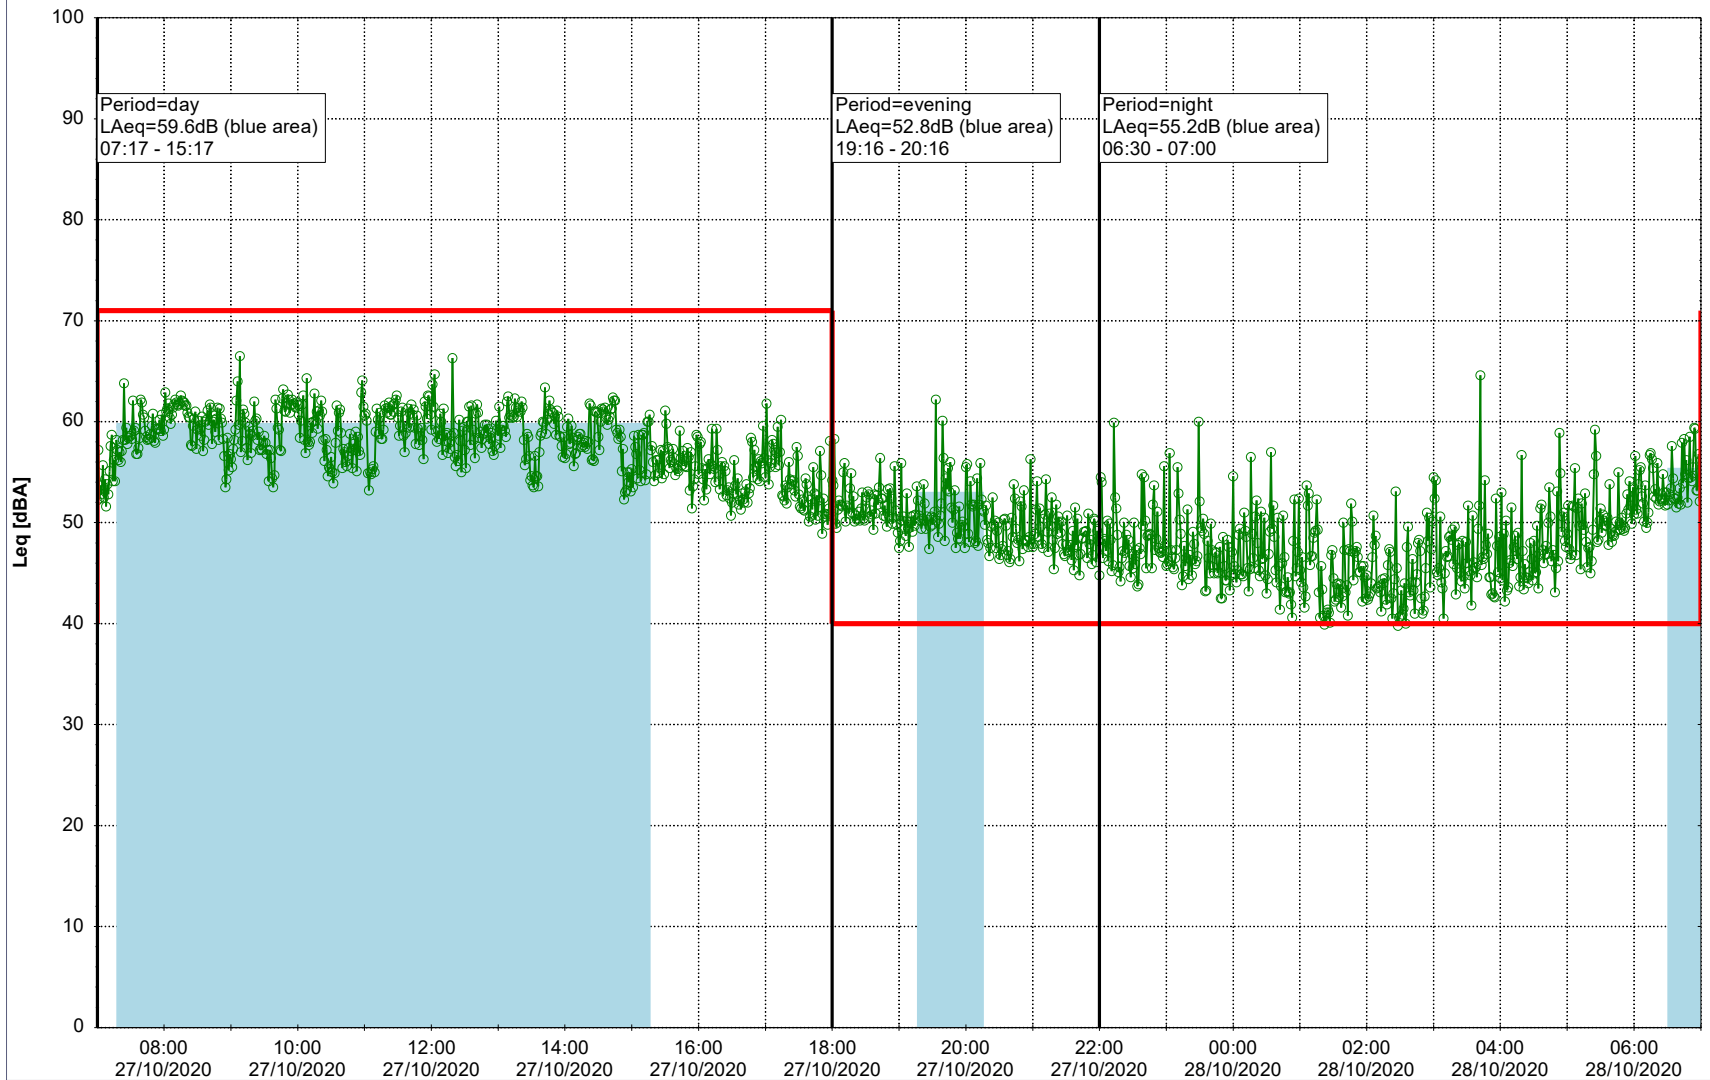

Plan View

Remarks

...

Noise Time Related Diagram

27/10/2020
28/10/2020

○ NEL_NS01

Project: Kronos Sydhavnen
Construction: Ny Ellebjerg
Location: N-V

Plan View

Remarks

...

Noise Time Related Diagram

28/10/2020
29/10/2020

○ ○ ○ ○ NEL_NS01

Project: Kronos Sydhavnen
Construction: Ny Ellebjerg
Location: N-V

29/10/2020
30/10/2020

Noise Time Related Diagram

30/10/2020
31/10/2020

○ NEL_NS01

Project: Kronos Sydhavnen
Construction: Ny Ellebjerg
Location: N-V

Plan View

Remarks

...

Noise Time Related Diagram

31/10/2020
01/11/2020

○ ○ ○ ○ NEL_NS01

Project: Kronos Sydhavnen
Construction: Ny Ellebjerg
Location: N-V

01/11/2020
02/11/2020

Plan View

Remarks

...

Noise Time Related Diagram

○○○ NEL_NS01