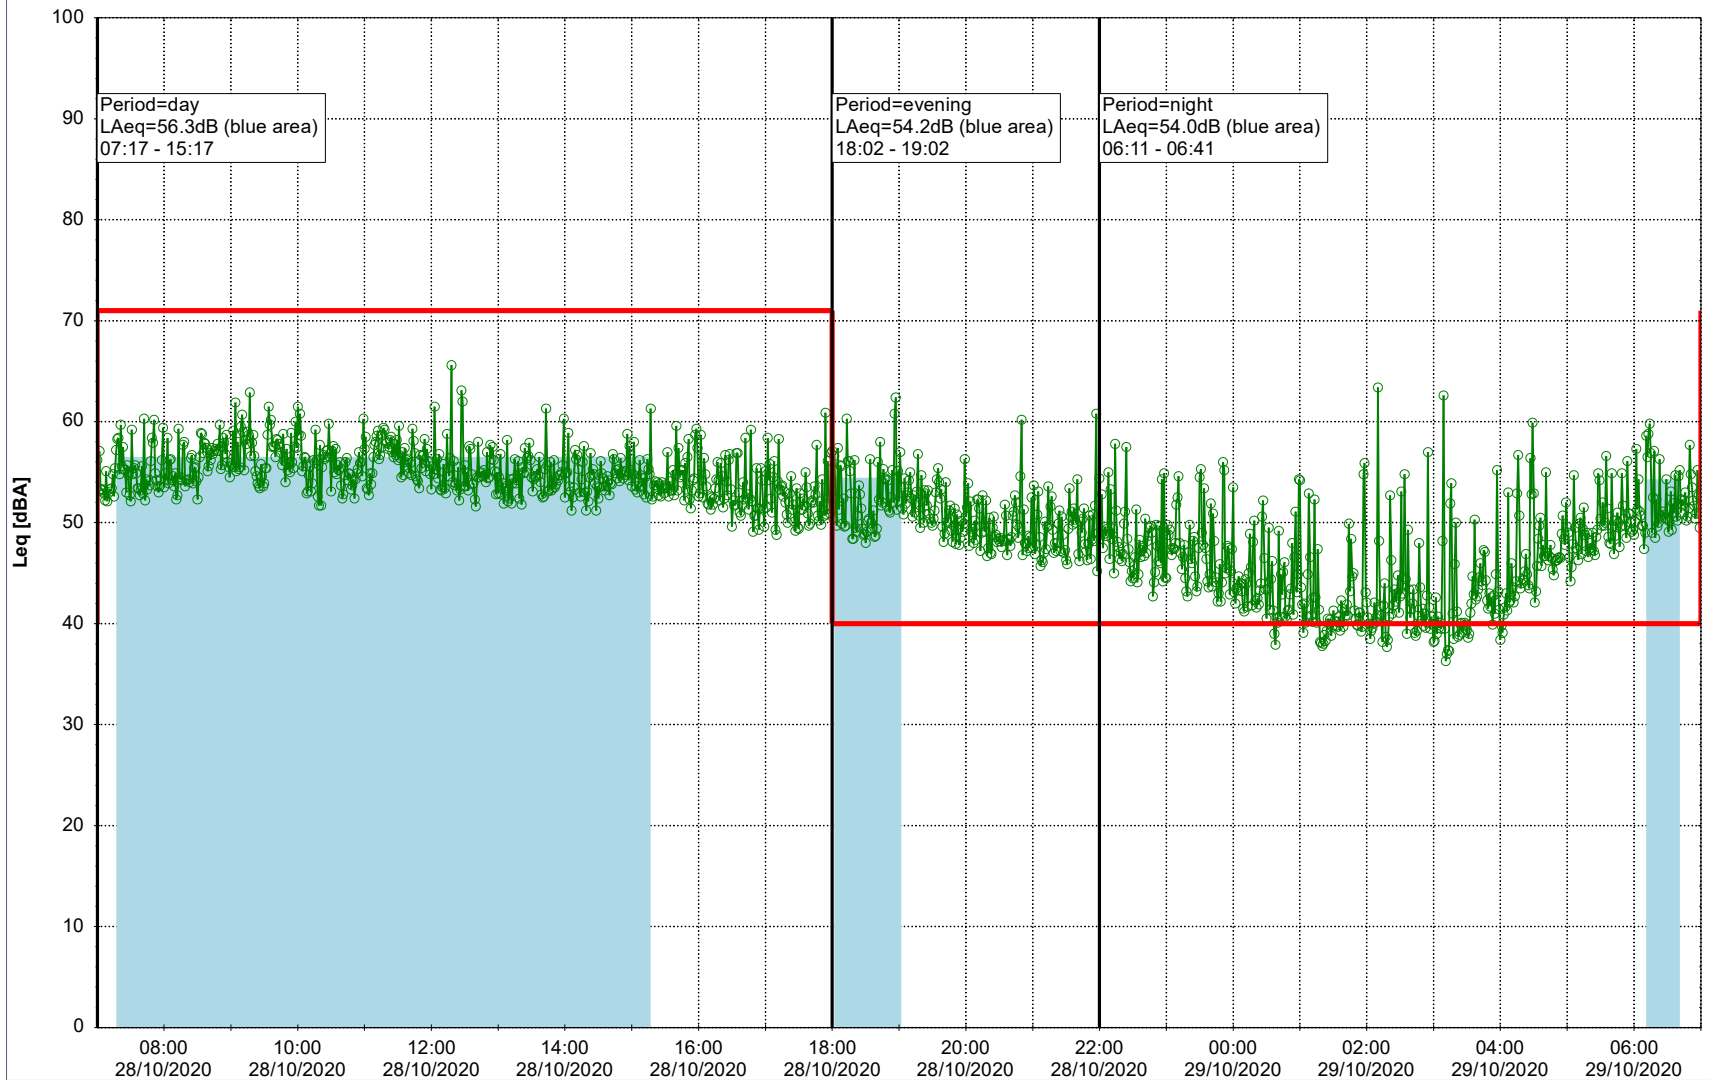

Plan View

Remarks

...

Noise Time Related Diagram

27/10/2020
28/10/2020

○ NEL_NS01

Project: Kronos Sydhavnen
Construction: Ny Ellebjerg
Location: N-V

Plan View

Remarks

...

Noise Time Related Diagram

28/10/2020
29/10/2020

○ ○ ○ ○ NEL_NS01

Project: Kronos Sydhavnen
Construction: Ny Ellebjerg
Location: N-V

29/10/2020
30/10/2020

Noise Time Related Diagram

30/10/2020
31/10/2020

○ NEL_NS01

Project: Kronos Sydhavnen
Construction: Ny Ellebjerg
Location: N-V

Plan View

Remarks

...

Noise Time Related Diagram

31/10/2020
01/11/2020

○ ○ ○ ○ NEL_NS01

Project: Kronos Sydhavnen
Construction: Ny Ellebjerg
Location: N-V

01/11/2020
02/11/2020

Plan View

Remarks

...

Noise Time Related Diagram

○○○ NEL_NS01