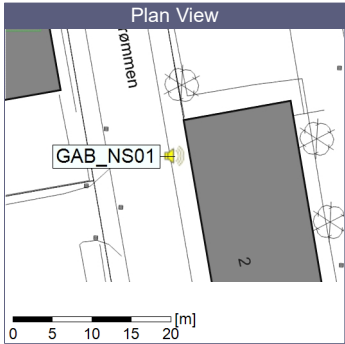

### Noise Time Related Diagram

○○○ GAB\_NS01

Project: Kronos Sydhavnen  
Construction: Gåsebæk  
Location: N-V

03/12/2023  
04/12/2023

Remarks

...