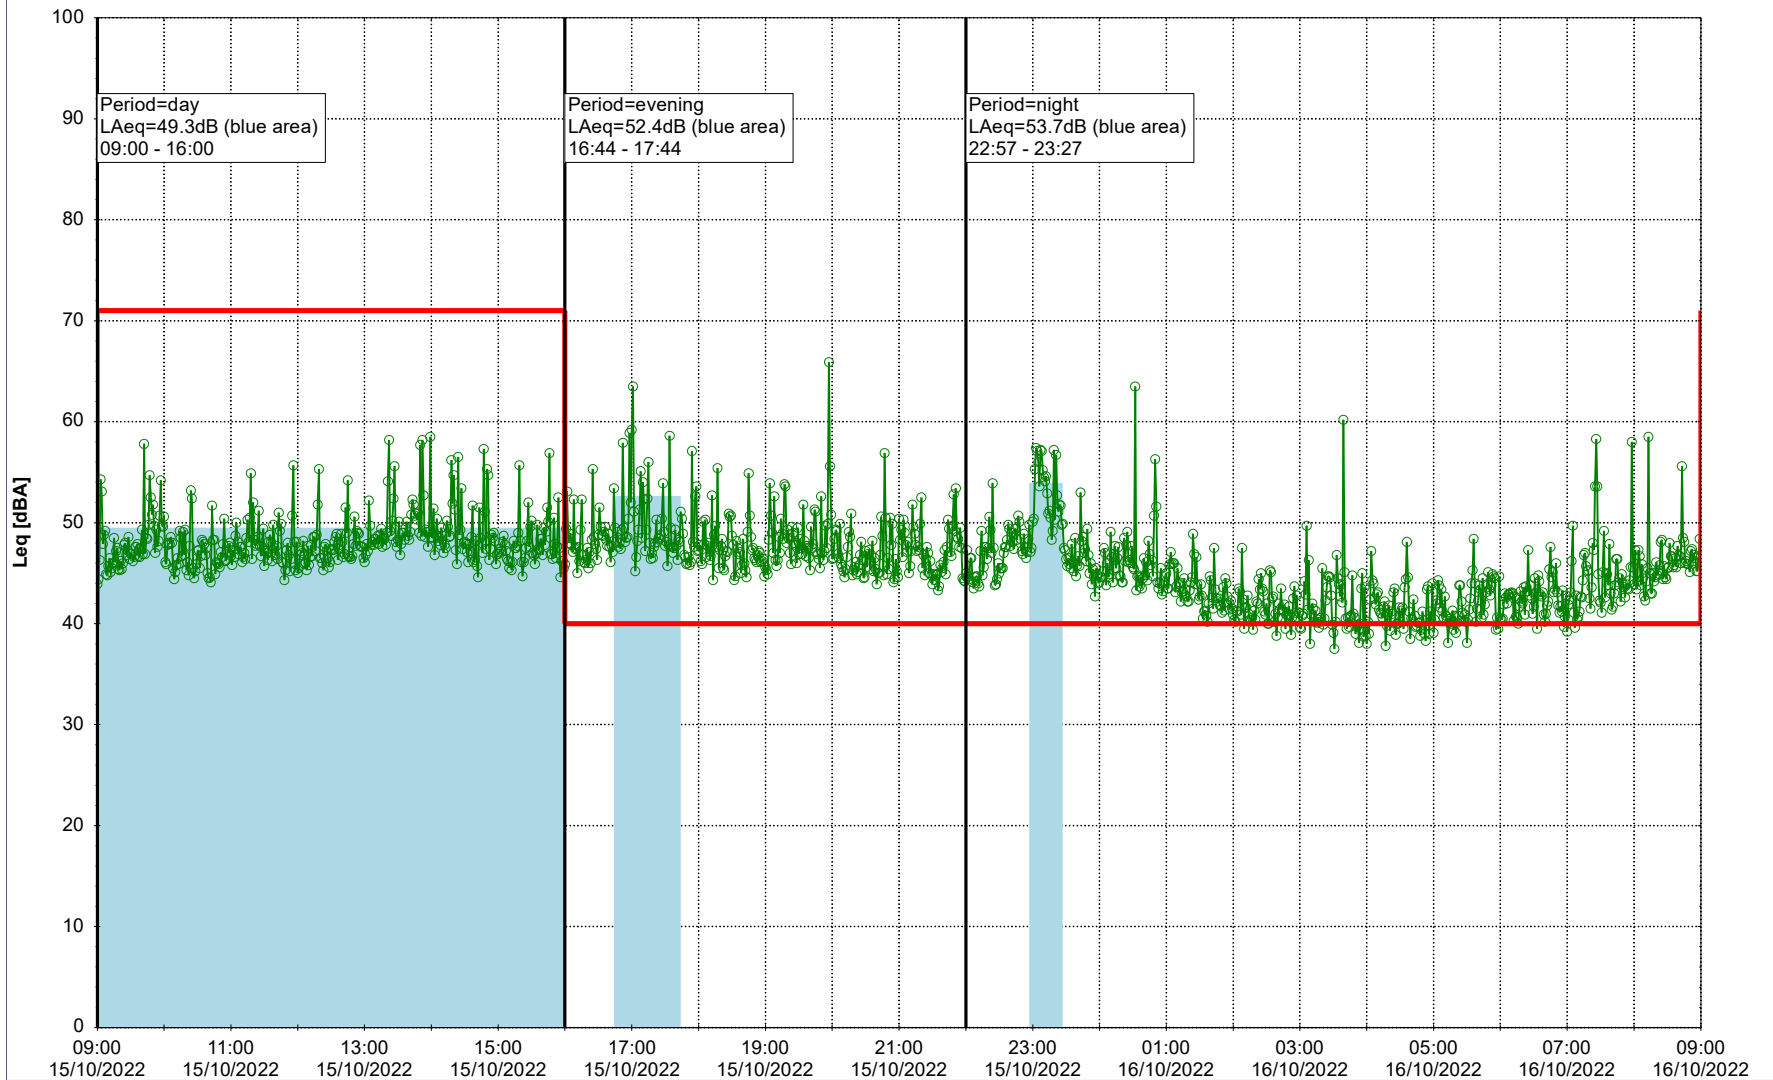

Noise Time Related Diagram

14/10/2022
15/10/2022

○ ○ ○ ○ NEL_NS01

Project: Kronos Sydhavnen
Construction: Ny Ellebjerg
Location: N-V

Plan View

Remarks

...

Noise Time Related Diagram

15/10/2022
16/10/2022

○○○ NEL_NS01

Project: Kronos Sydhavnen
Construction: Ny Ellebjerg
Location: N-V

Plan View

Remarks

...

Noise Time Related Diagram

16/10/2022
17/10/2022