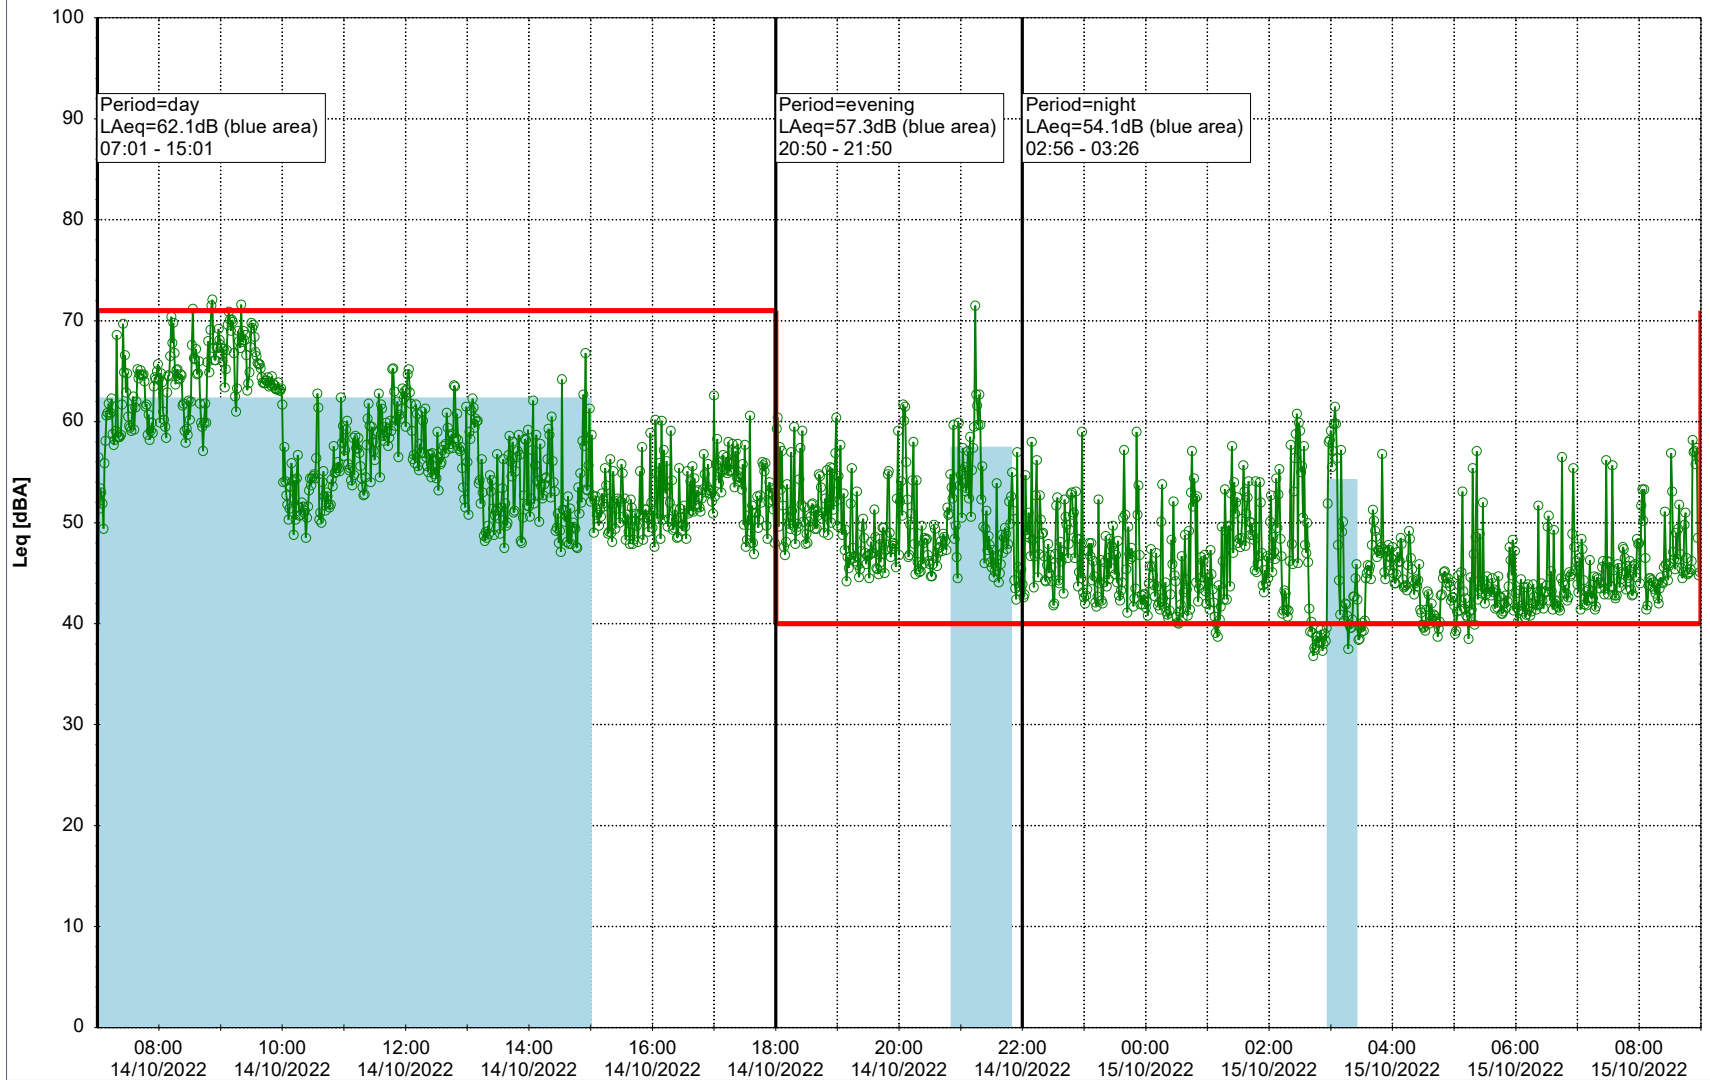

Noise Time Related Diagram

○○○ NEL_NS01

Remarks

...

Project: Kronos Sydhavnen
Construction: Ny Ellebjerg
Location: N-V

Plan View

Remarks

...

Noise Time Related Diagram

14/10/2022
15/10/2022

○ ○ ○ ○ NEL_NS01

Project: Kronos Sydhavnen
Construction: Ny Ellebjerg
Location: N-V

Plan View

Remarks

...

Noise Time Related Diagram

15/10/2022
16/10/2022

○○○ NEL_NS01

Project: Kronos Sydhavnen
Construction: Ny Ellebjerg
Location: N-V

Plan View

Remarks

...

Noise Time Related Diagram

16/10/2022
17/10/2022