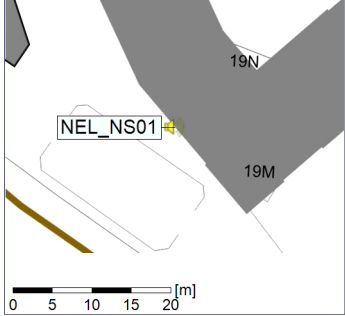

Remarks

...

Noise Time Related Diagram

12/10/2022
13/10/2022

○ ○ ○ ○ NEL_NS01

Project: Kronos Sydhavnen
Construction: Ny Ellebjerg
Location: N-V

13/10/2022
14/10/2022

Plan View

Noise Time Related Diagram

○○○ NEL_NS01

Remarks

...

Project: Kronos Sydhavnen
Construction: Ny Ellebjerg
Location: N-V

Plan View

Remarks

...