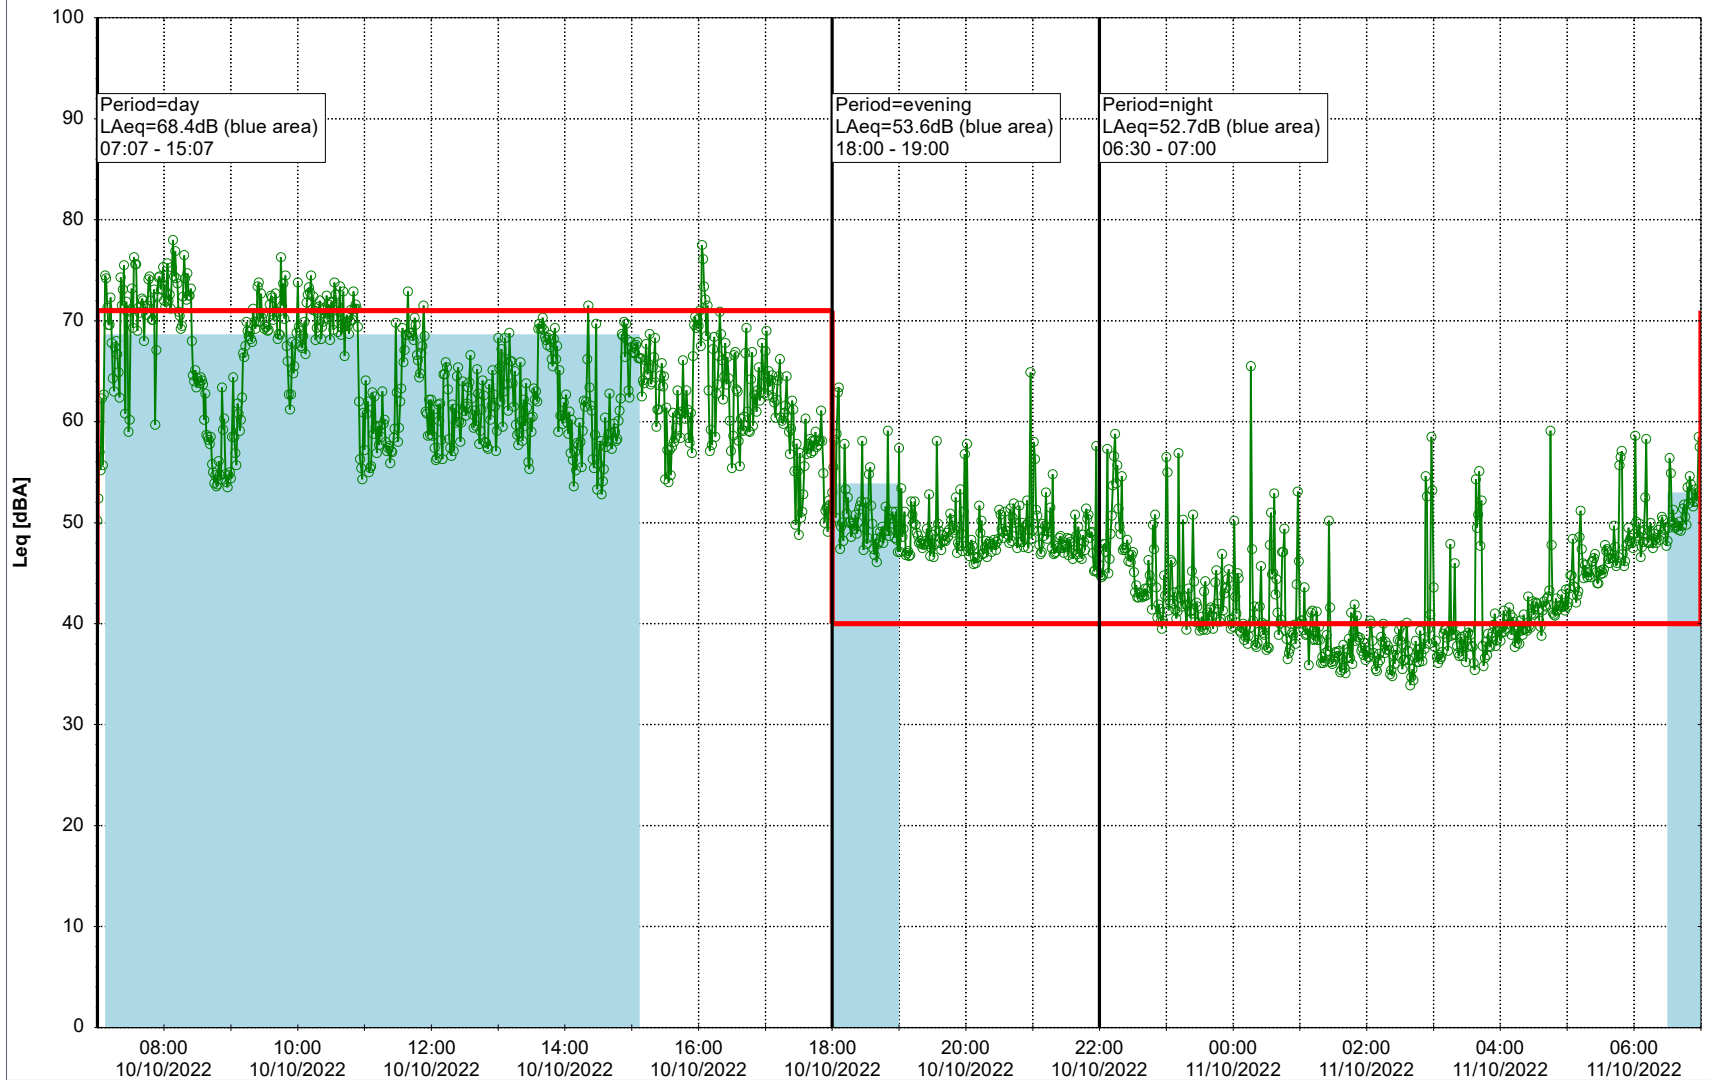

Project: Kronos Sydhavnen
Construction: Ny Ellebjerg
Location: N-V

Plan View

Remarks

...

Noise Time Related Diagram

10/10/2022
11/10/2022

○ ○ ○ ○ NEL_NS01

Project: Kronos Sydhavnen
Construction: Ny Ellebjerg
Location: N-V

Plan View

Remarks

...

Noise Time Related Diagram

11/10/2022
12/10/2022

○ ○ ○ ○ NEL_NS01

Project: Kronos Sydhavnen
Construction: Ny Ellebjerg
Location: N-V

Plan View

Remarks

...

Noise Time Related Diagram

12/10/2022
13/10/2022

○ ○ ○ ○ NEL_NS01

Project: Kronos Sydhavnen
Construction: Ny Ellebjerg
Location: N-V

13/10/2022
14/10/2022

Plan View

Noise Time Related Diagram

○○○ NEL_NS01

Remarks

...

Project: Kronos Sydhavnen
Construction: Ny Ellebjerg
Location: N-V

Plan View

Remarks

...