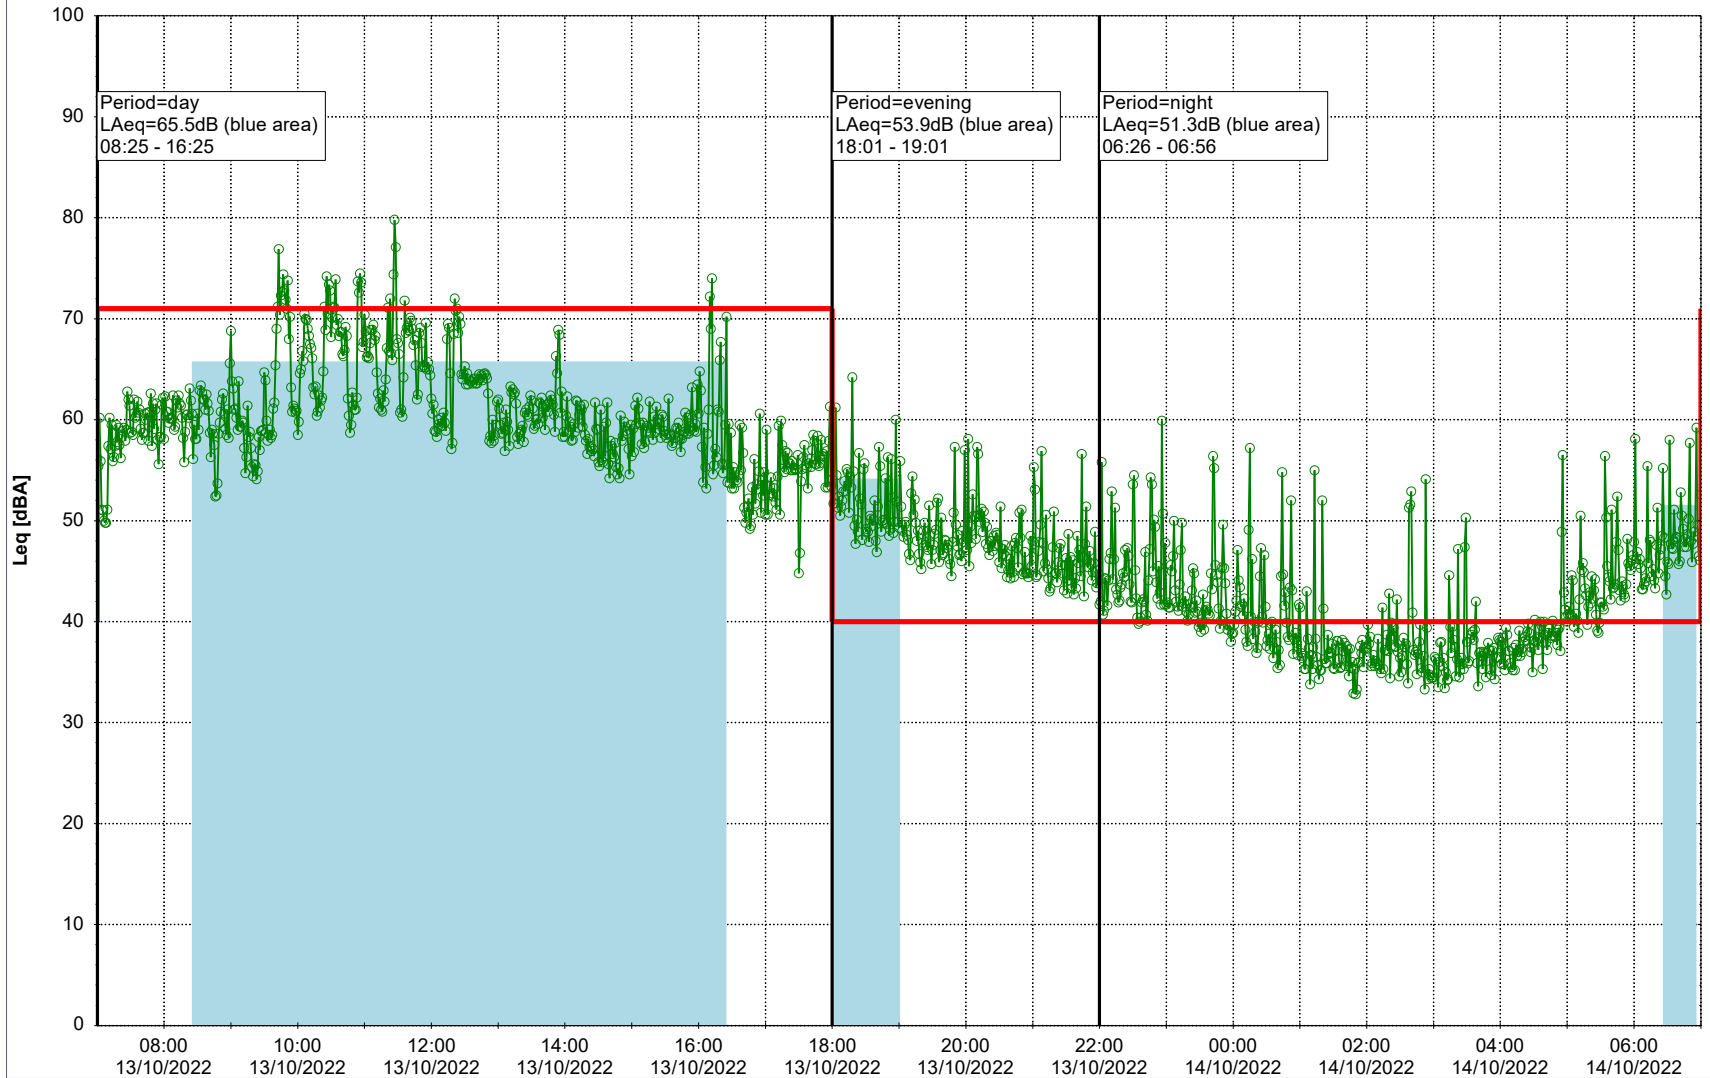

Remarks

...

Noise Time Related Diagram

12/10/2022
13/10/2022

○ ○ ○ ○ NEL_NS01

Project: Kronos Sydhavnen
Construction: Ny Ellebjerg
Location: N-V

13/10/2022
14/10/2022

Plan View

Noise Time Related Diagram

○○○ NEL_NS01

Remarks

...

Project: Kronos Sydhavnen
Construction: Ny Ellebjerg
Location: N-V

Plan View

Remarks

...

Noise Time Related Diagram

14/10/2022
15/10/2022

○ ○ ○ ○ NEL_NS01

Project: Kronos Sydhavnen
Construction: Ny Ellebjerg
Location: N-V

Plan View

Remarks

...

Noise Time Related Diagram

15/10/2022
16/10/2022

○○○ NEL_NS01

Project: Kronos Sydhavnen
Construction: Ny Ellebjerg
Location: N-V

Plan View

Remarks

...

Noise Time Related Diagram

16/10/2022
17/10/2022