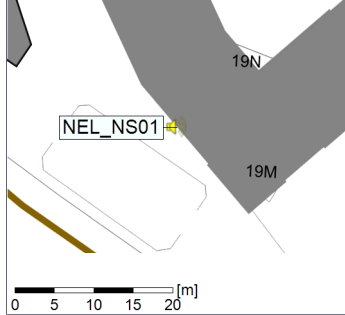

Project: Kronos Sydhavnen
Construction: Ny Ellebjerg
Location: N-V

Plan View

Remarks

...

Noise Time Related Diagram

10/10/2022
11/10/2022

○ ○ ○ ○ NEL_NS01

Project: Kronos Sydhavnen
Construction: Ny Ellebjerg
Location: N-V

Plan View

Remarks

...

Noise Time Related Diagram

11/10/2022
12/10/2022

○ ○ ○ ○ NEL_NS01

Project: Kronos Sydhavnen
Construction: Ny Ellebjerg
Location: N-V

Plan View