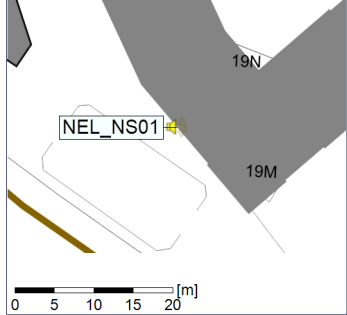

Noise Time Related Diagram

14/10/2022
15/10/2022

○ ○ ○ ○ NEL_NS01

Project: Kronos Sydhavnen
Construction: Ny Ellebjerg
Location: N-V

Plan View

Remarks

...

Noise Time Related Diagram