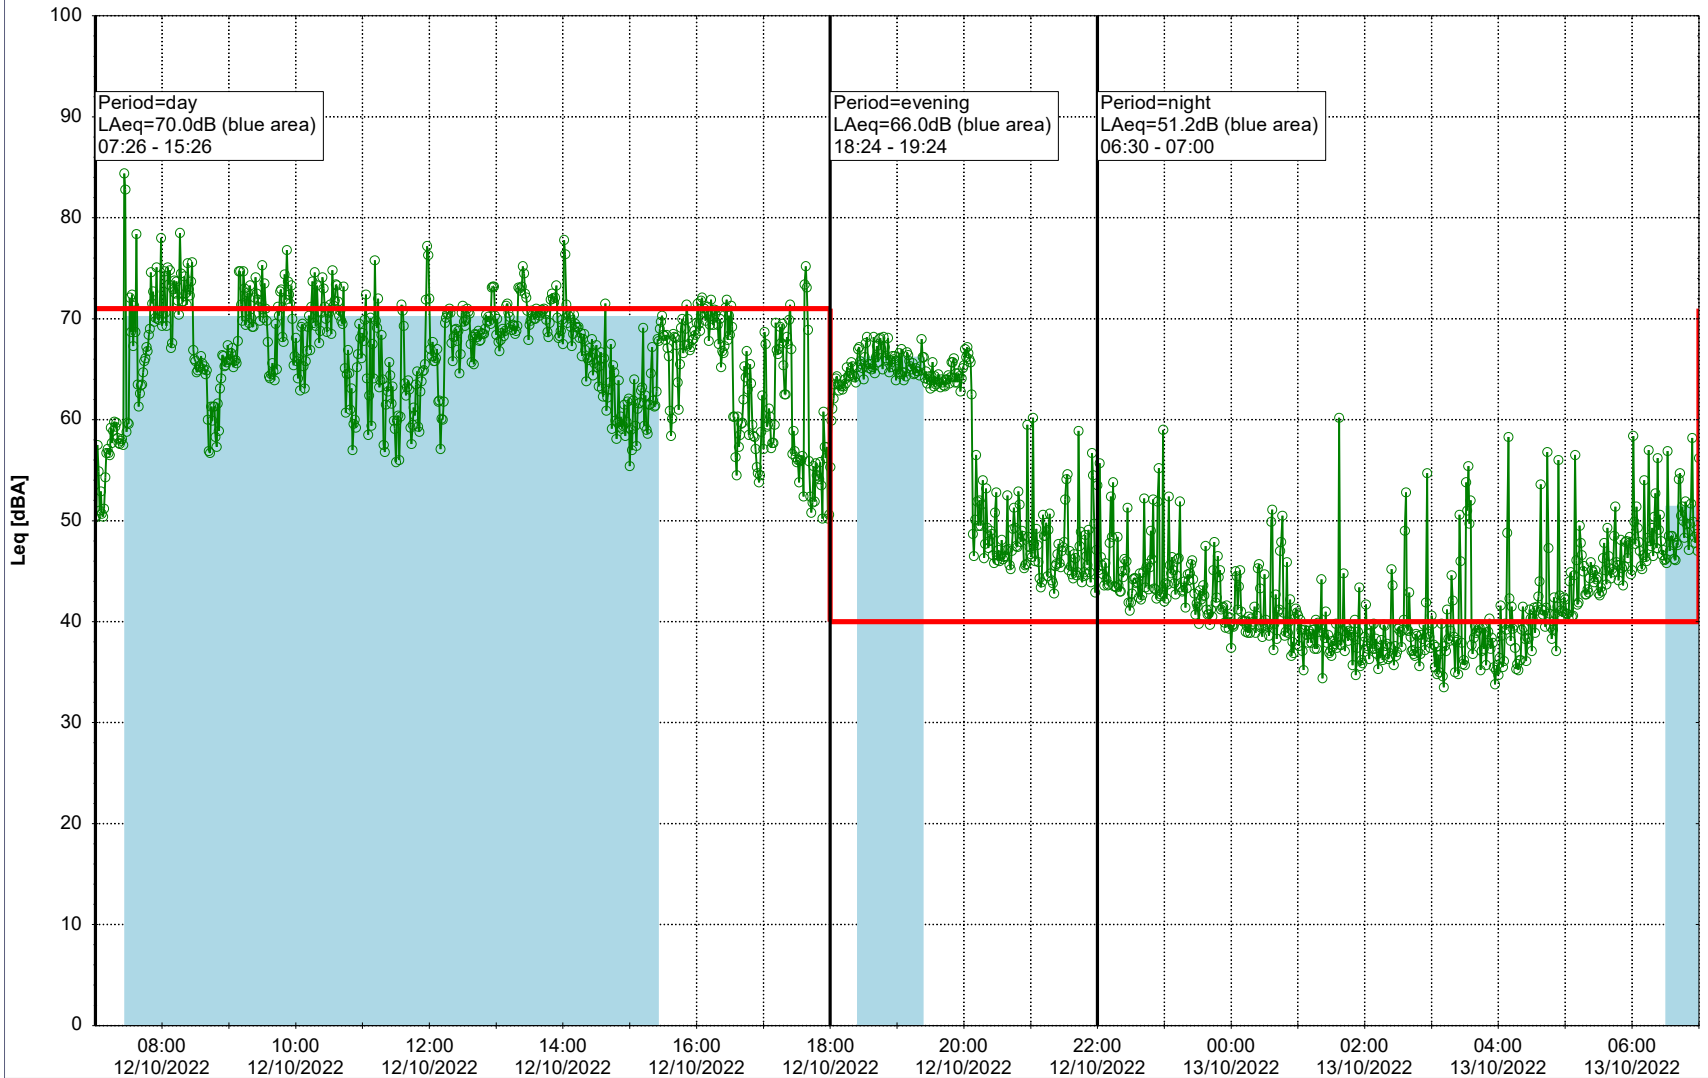

Plan View

Remarks

...

Noise Time Related Diagram

11/10/2022
12/10/2022

○ ○ ○ ○ NEL_NS01

Project: Kronos Sydhavnen
Construction: Ny Ellebjerg
Location: N-V

Plan View

Remarks

...

Noise Time Related Diagram

12/10/2022
13/10/2022

○ ○ ○ ○ NEL_NS01

Project: Kronos Sydhavnen
Construction: Ny Ellebjerg
Location: N-V

13/10/2022
14/10/2022

Plan View

Noise Time Related Diagram

○○○ NEL_NS01

Remarks

...

Project: Kronos Sydhavnen
Construction: Ny Ellebjerg
Location: N-V

Plan View

Remarks

...

Noise Time Related Diagram

14/10/2022
15/10/2022

○ ○ ○ ○ NEL_NS01

Project: Kronos Sydhavnen
Construction: Ny Ellebjerg
Location: N-V

Plan View

Remarks

...

Noise Time Related Diagram