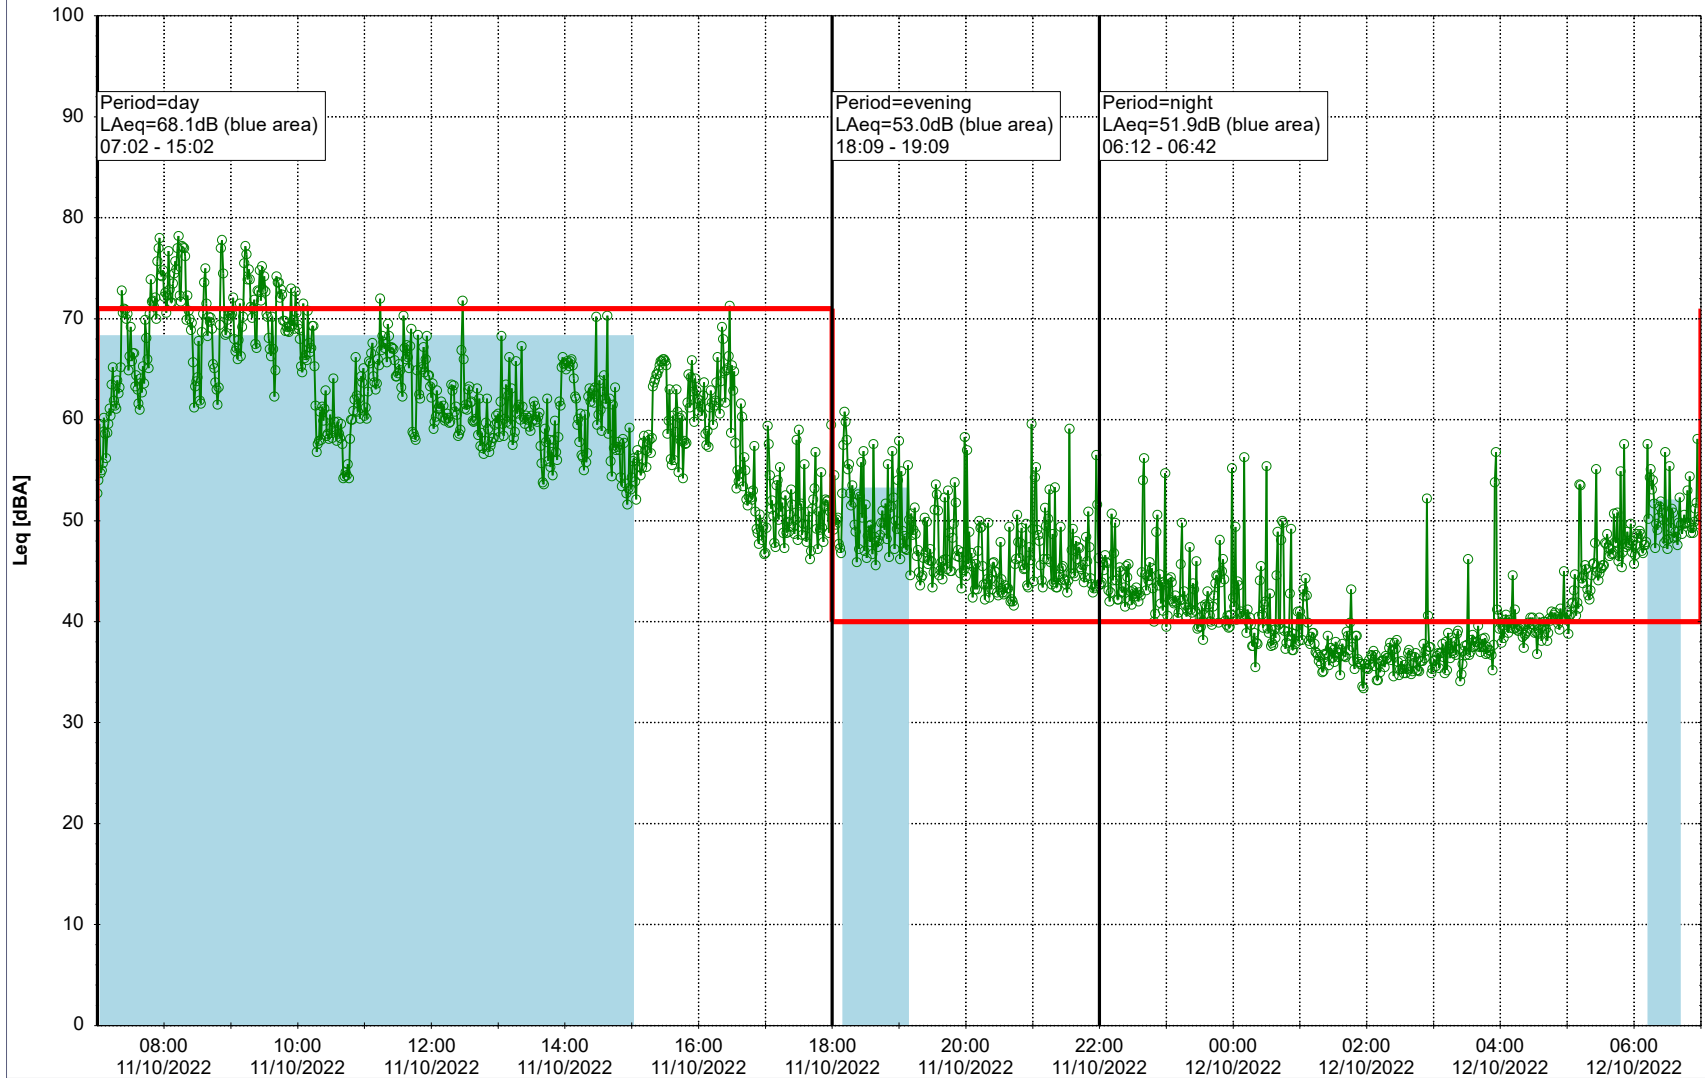

Plan View

Remarks

...

Noise Time Related Diagram

11/10/2022
12/10/2022

○ ○ ○ ○ NEL_NS01

Project: Kronos Sydhavnen
Construction: Ny Ellebjerg
Location: N-V

Plan View

Remarks

...

Noise Time Related Diagram

12/10/2022
13/10/2022

○ ○ ○ ○ NEL_NS01

Project: Kronos Sydhavnen
Construction: Ny Ellebjerg
Location: N-V

13/10/2022
14/10/2022

Plan View

Noise Time Related Diagram

○○○ NEL_NS01

Remarks

...

Project: Kronos Sydhavnen
Construction: Ny Ellebjerg
Location: N-V

Plan View

Remarks

...

Noise Time Related Diagram

14/10/2022
15/10/2022

○ ○ ○ ○ NEL_NS01

Project: Kronos Sydhavnen
Construction: Ny Ellebjerg
Location: N-V

Plan View

Remarks

...

Noise Time Related Diagram