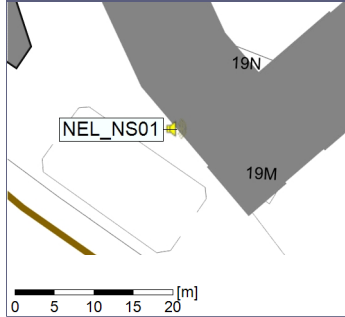

15/10/2022
16/10/2022

○○○ NEL_NS01

Project: Kronos Sydhavnen
Construction: Ny Ellebjerg
Location: N-V

Plan View

Remarks

...

Noise Time Related Diagram

16/10/2022
17/10/2022