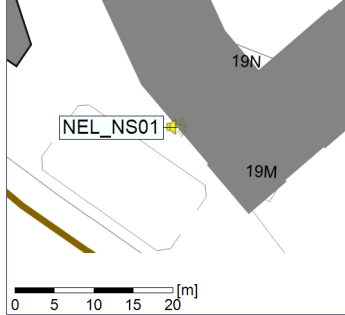

Plan View

Remarks

...

Noise Time Related Diagram

11/10/2022
12/10/2022

○ ○ ○ ○ NEL_NS01

Project: Kronos Sydhavnen
Construction: Ny Ellebjerg
Location: N-V

Plan View