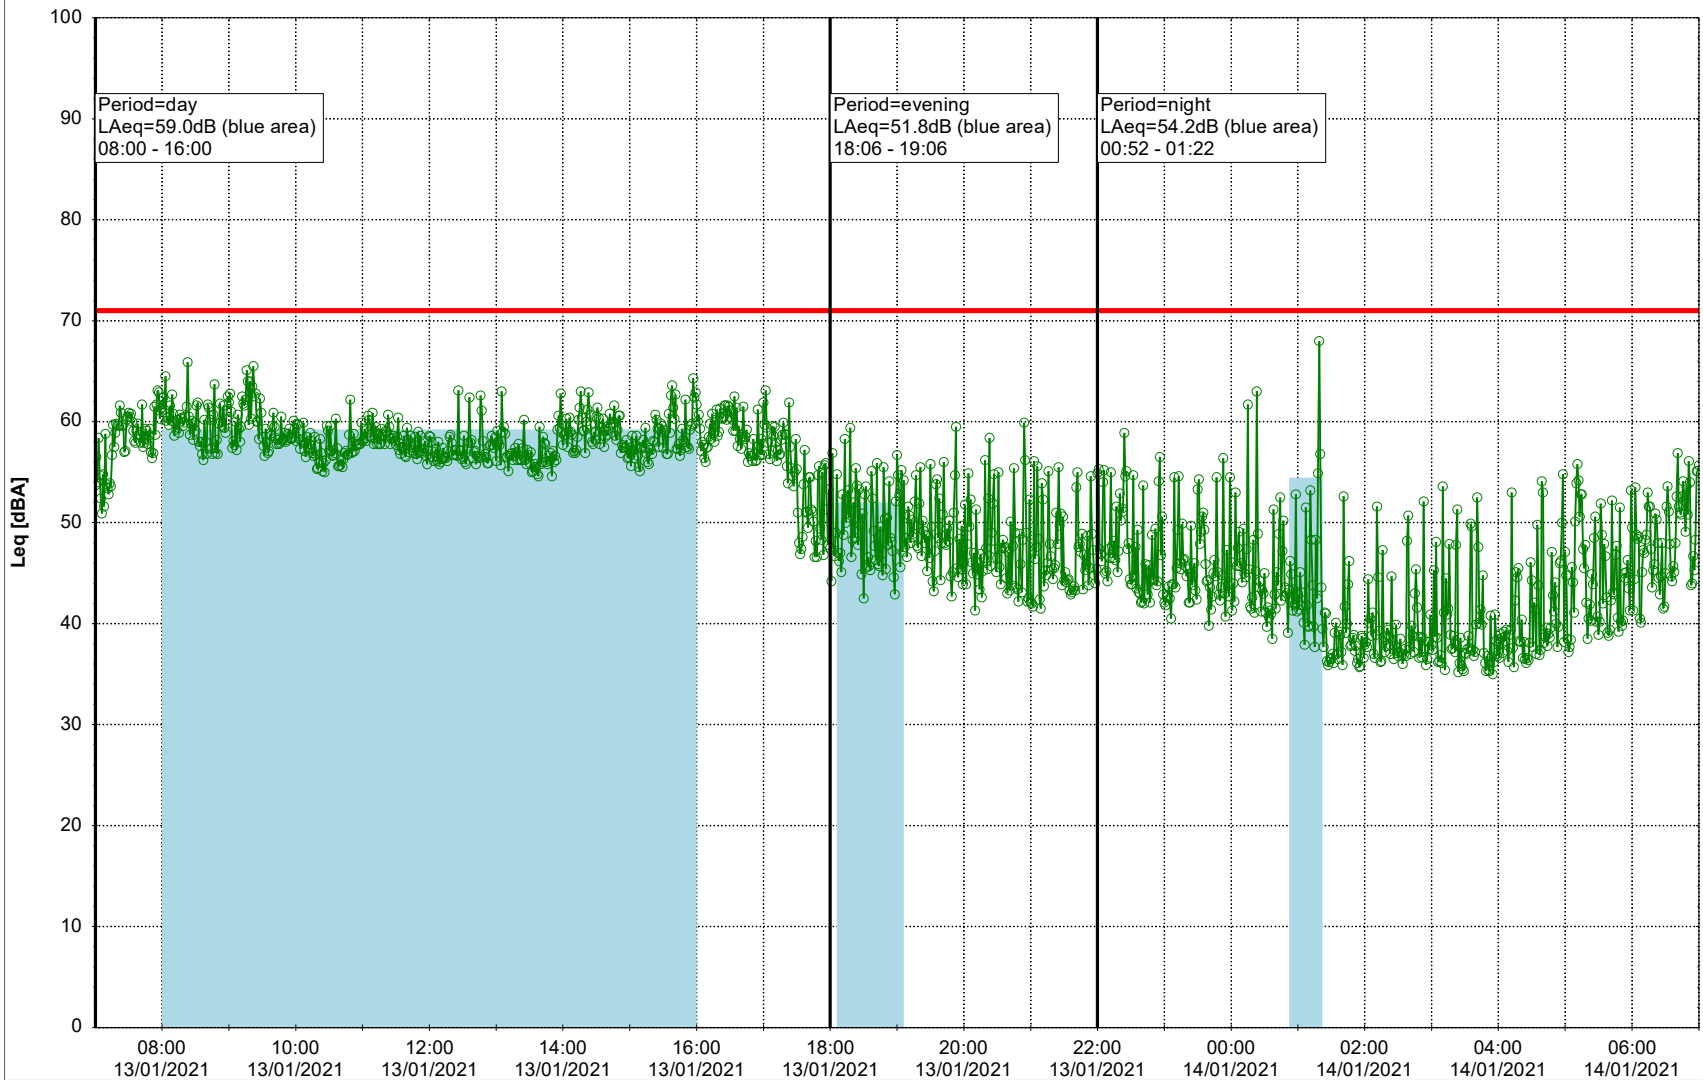

### Noise Time Related Diagram

12/01/2021

13/01/2021

○ NEL\_NS01

**Project:** Kronos Sydhavnen  
**Construction:** Ny Ellebjerg  
**Location:** N-V

Plan View

Remarks

...

### Noise Time Related Diagram

13/01/2021  
14/01/2021

○ ○ ○ ○ NEL\_NS01

**Project:** Kronos Sydhavnen  
**Construction:** Ny Ellebjerg  
**Location:** N-V

Plan View

Remarks

...

### Noise Time Related Diagram

16/01/2021  
17/01/2021

○ NEL\_NS01

Project: Kronos Sydhavnen  
Construction: Ny Ellebjerg  
Location: N-V

Plan View

Remarks

...