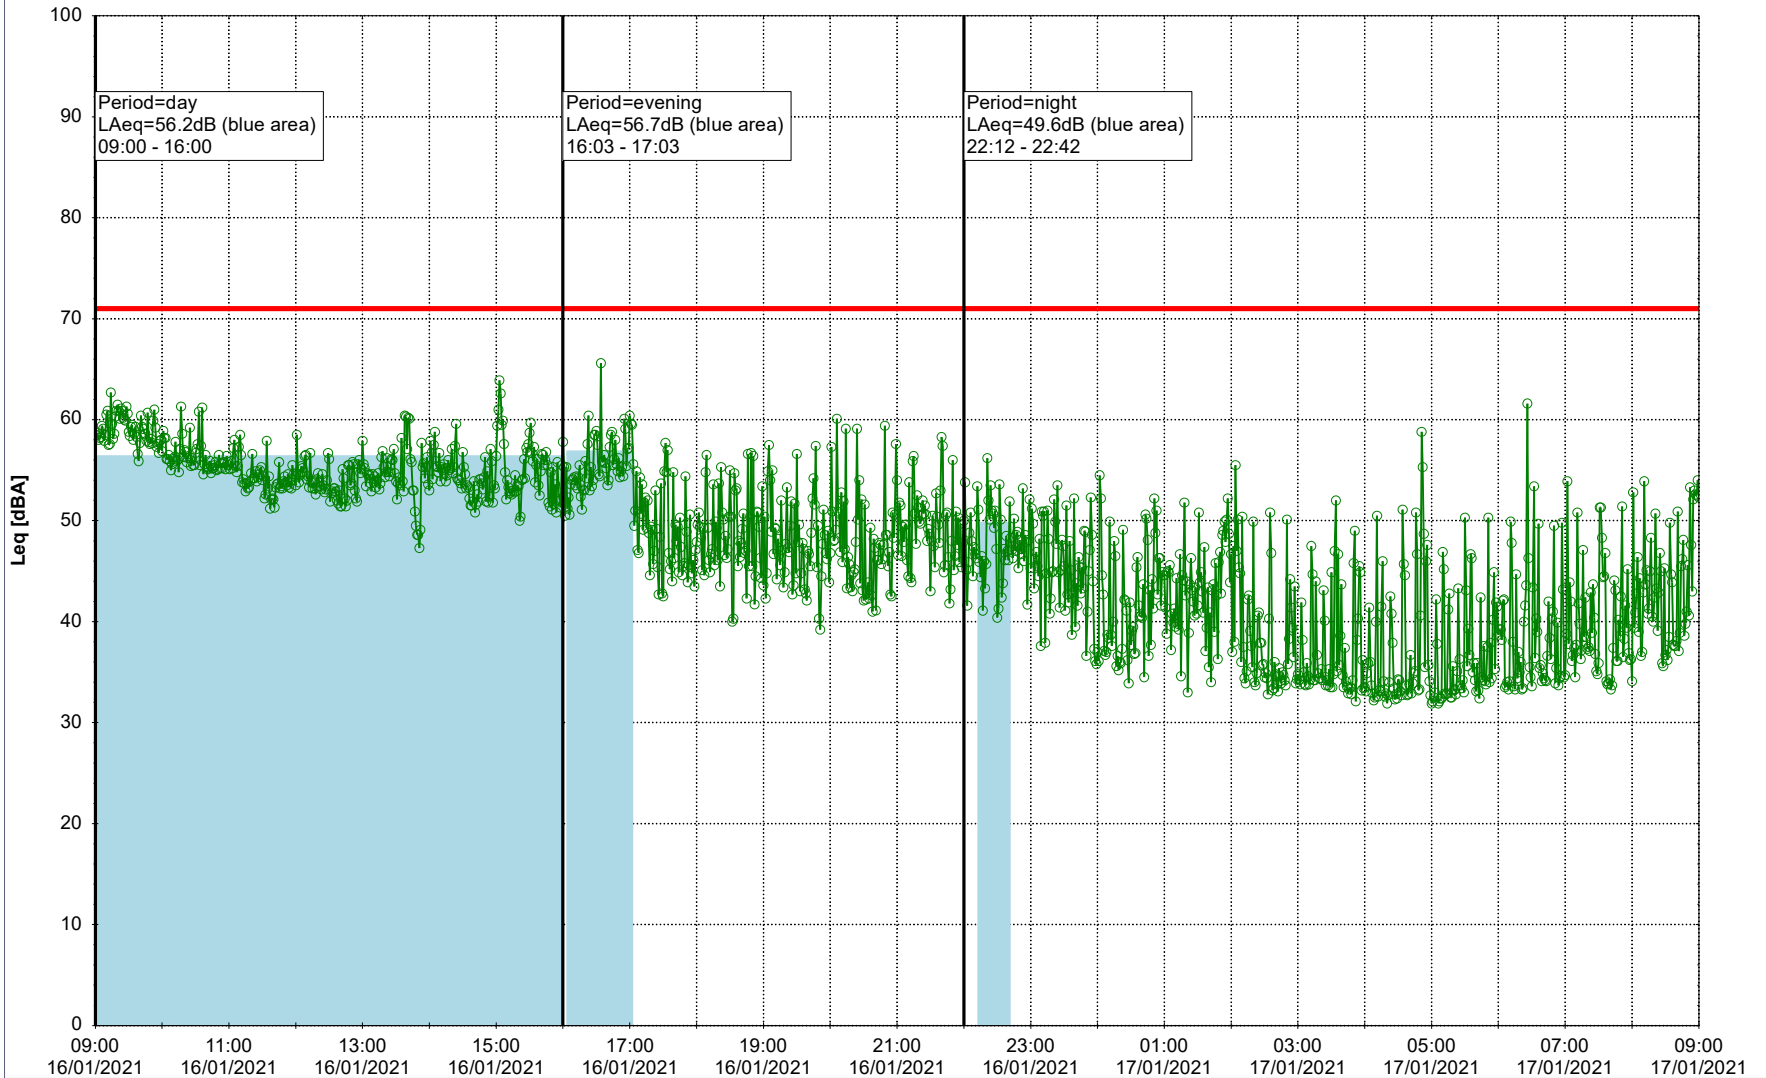

### Noise Time Related Diagram

15/01/2021  
16/01/2021

○○○○ NEL\_NS01

**Project:** Kronos Sydhavnen  
**Construction:** Ny Ellebjerg  
**Location:** N-V

Plan View

Remarks

...

### Noise Time Related Diagram

16/01/2021  
17/01/2021

○ NEL\_NS01

Project: Kronos Sydhavnen  
Construction: Ny Ellebjerg  
Location: N-V

Plan View

Remarks

...