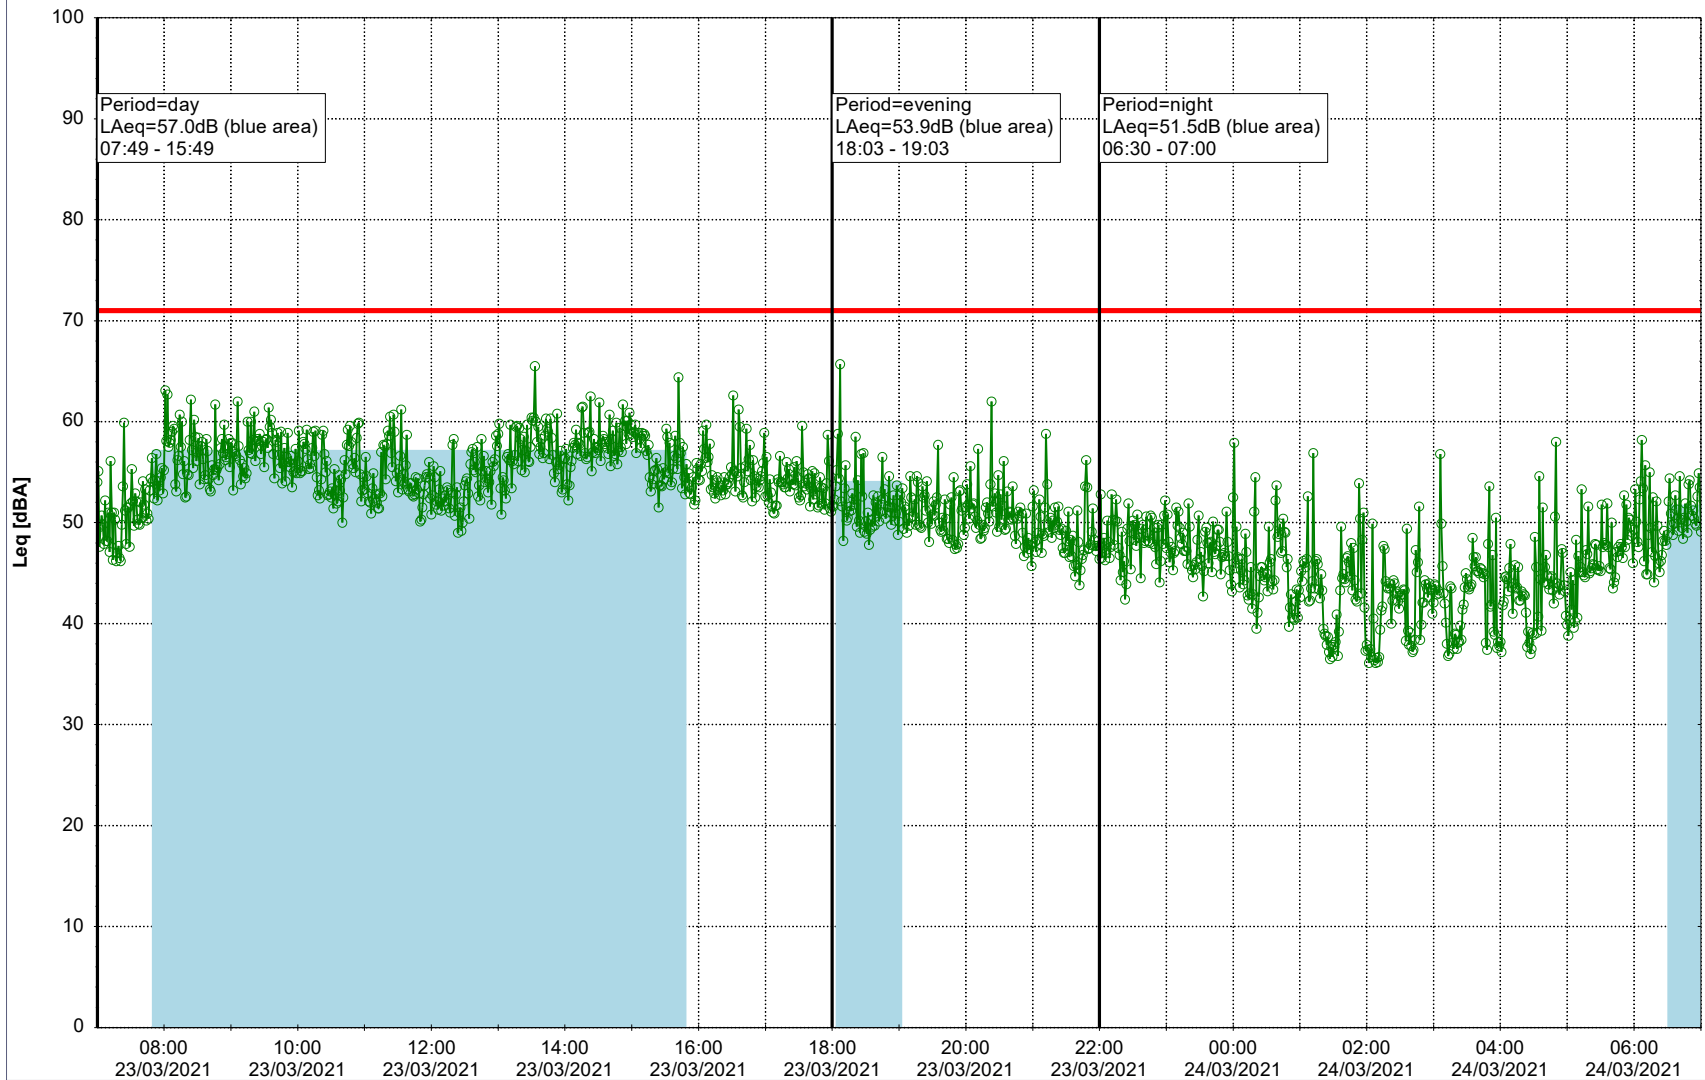

23/03/2021
24/03/2021

Noise Time Related Diagram

○○○ NEL_NS01

Remarks

...

Project: Kronos Sydhavnen
Construction: Ny Ellebjerg
Location: N-V

Plan View

Remarks

Noise Time Related Diagram

25/03/2021
26/03/2021

○ ○ ○ ○ NEL_NS01

Project: Kronos Sydhavnen
Construction: Ny Ellebjerg
Location: N-V

Plan View

Remarks

...

Noise Time Related Diagram

26/03/2021
27/03/2021

○ NEL_NS01

Project: Kronos Sydhavnen
Construction: Ny Ellebjerg
Location: N-V

27/03/2021
28/03/2021

Plan View

Remarks

...

Noise Time Related Diagram

○○○ NEL_NS01

Project: Kronos Sydhavnen
Construction: Ny Ellebjerg
Location: N-V

28/03/2021
29/03/2021

Plan View

Remarks

...

Noise Time Related Diagram

○○○ NEL_NS01