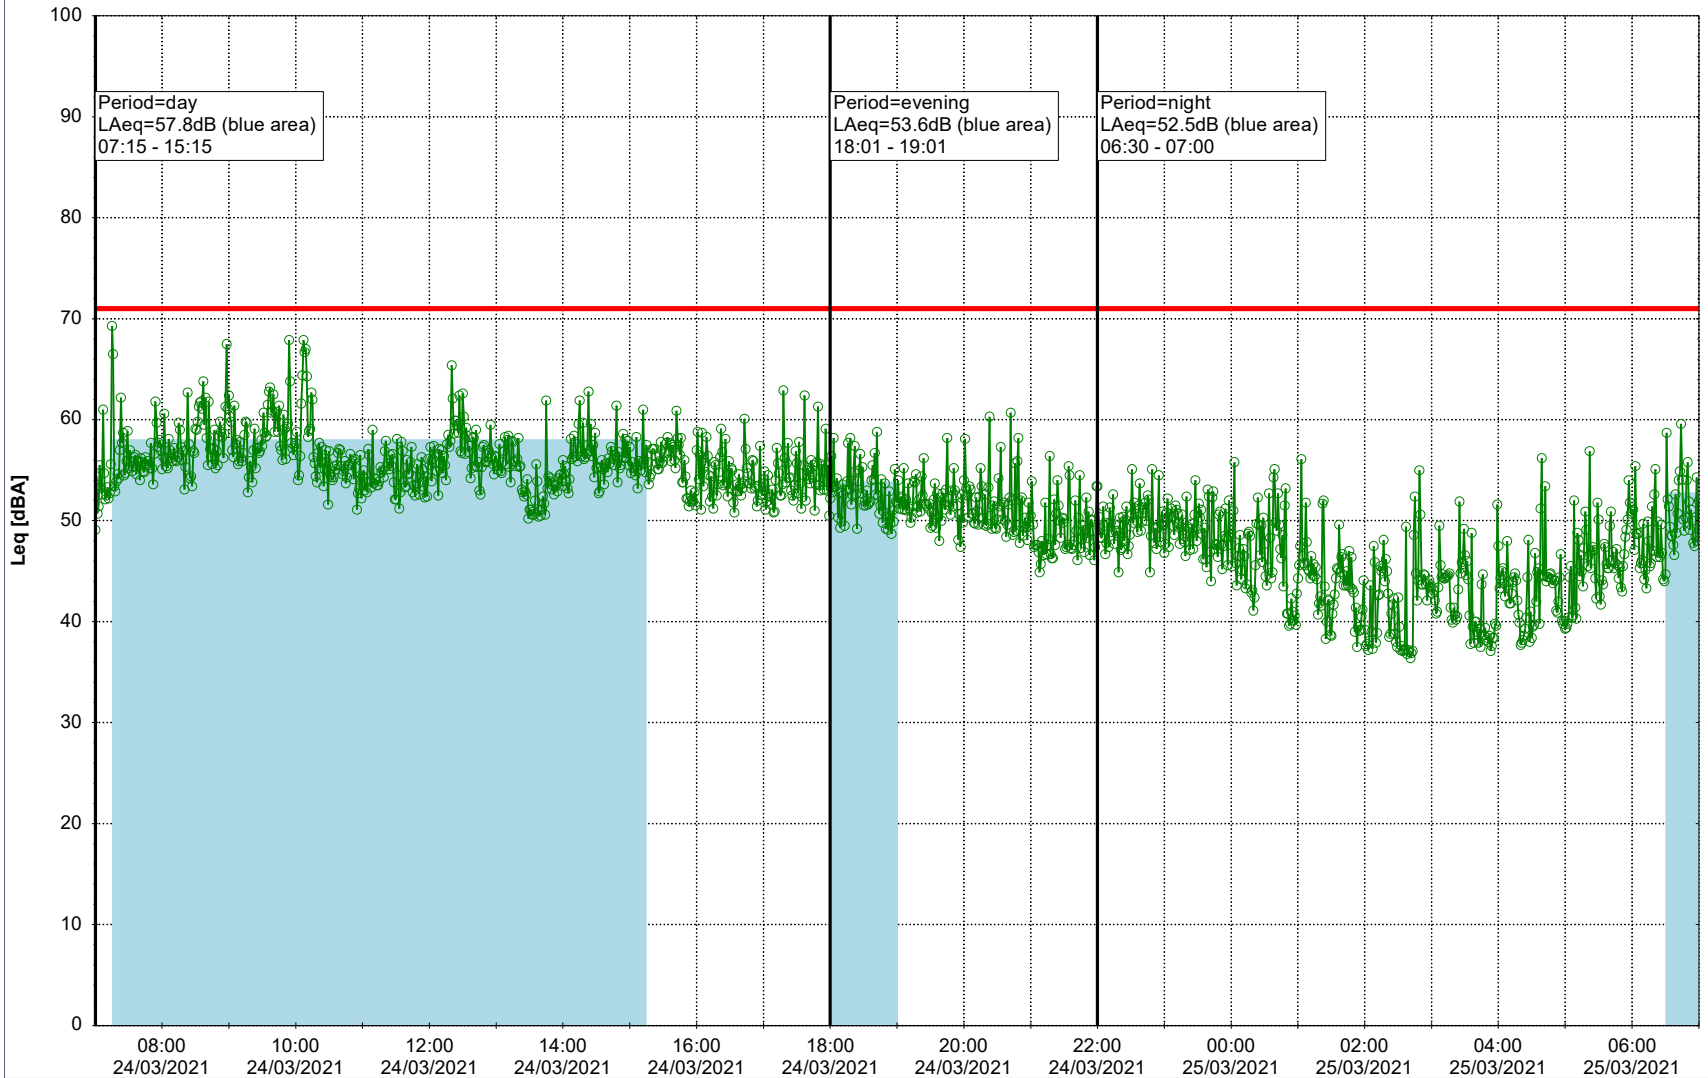

Noise Time Related Diagram

24/03/2021
25/03/2021

○ NEL_NS01