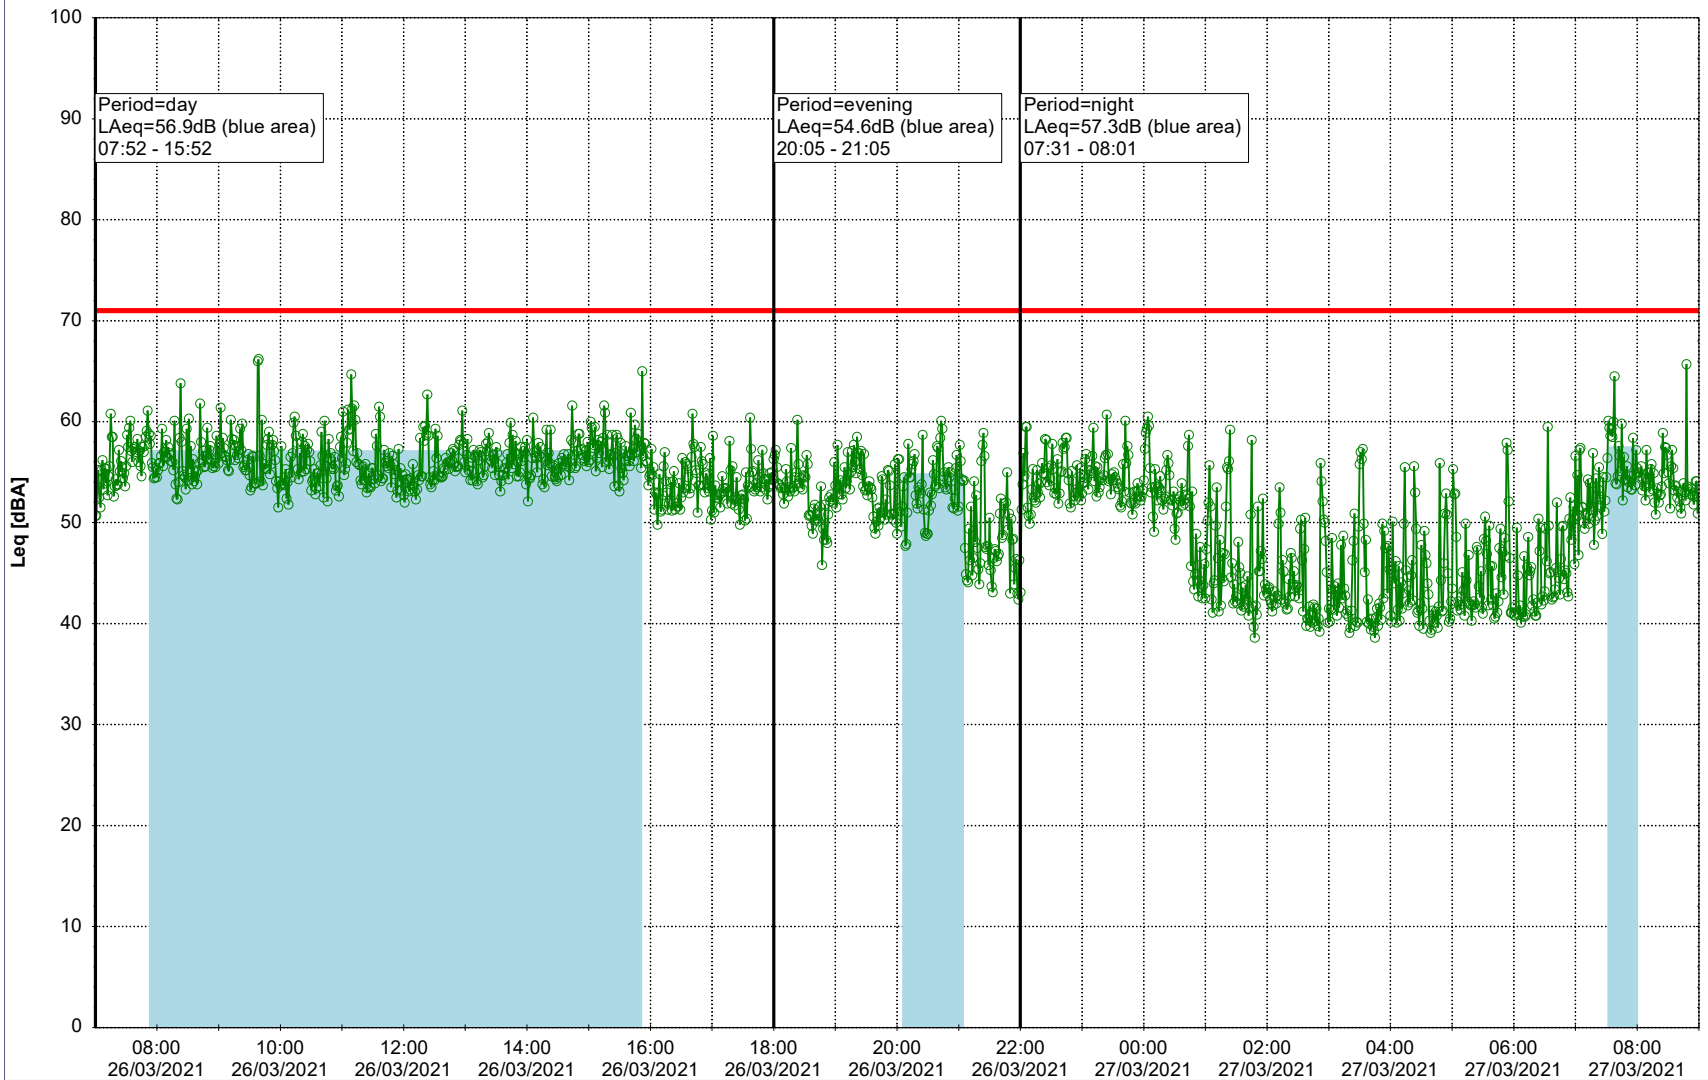

Noise Time Related Diagram

25/03/2021
26/03/2021

○ ○ ○ ○ NEL_NS01

Project: Kronos Sydhavnen
Construction: Ny Ellebjerg
Location: N-V

Plan View

Remarks

...

Noise Time Related Diagram

26/03/2021
27/03/2021

○ NEL_NS01

Project: Kronos Sydhavnen
Construction: Ny Ellebjerg
Location: N-V

27/03/2021
28/03/2021

Plan View

Remarks

...

Noise Time Related Diagram

○○○ NEL_NS01

Project: Kronos Sydhavnen
Construction: Ny Ellebjerg
Location: N-V

28/03/2021
29/03/2021

Plan View

Remarks

...

Noise Time Related Diagram

○○○ NEL_NS01