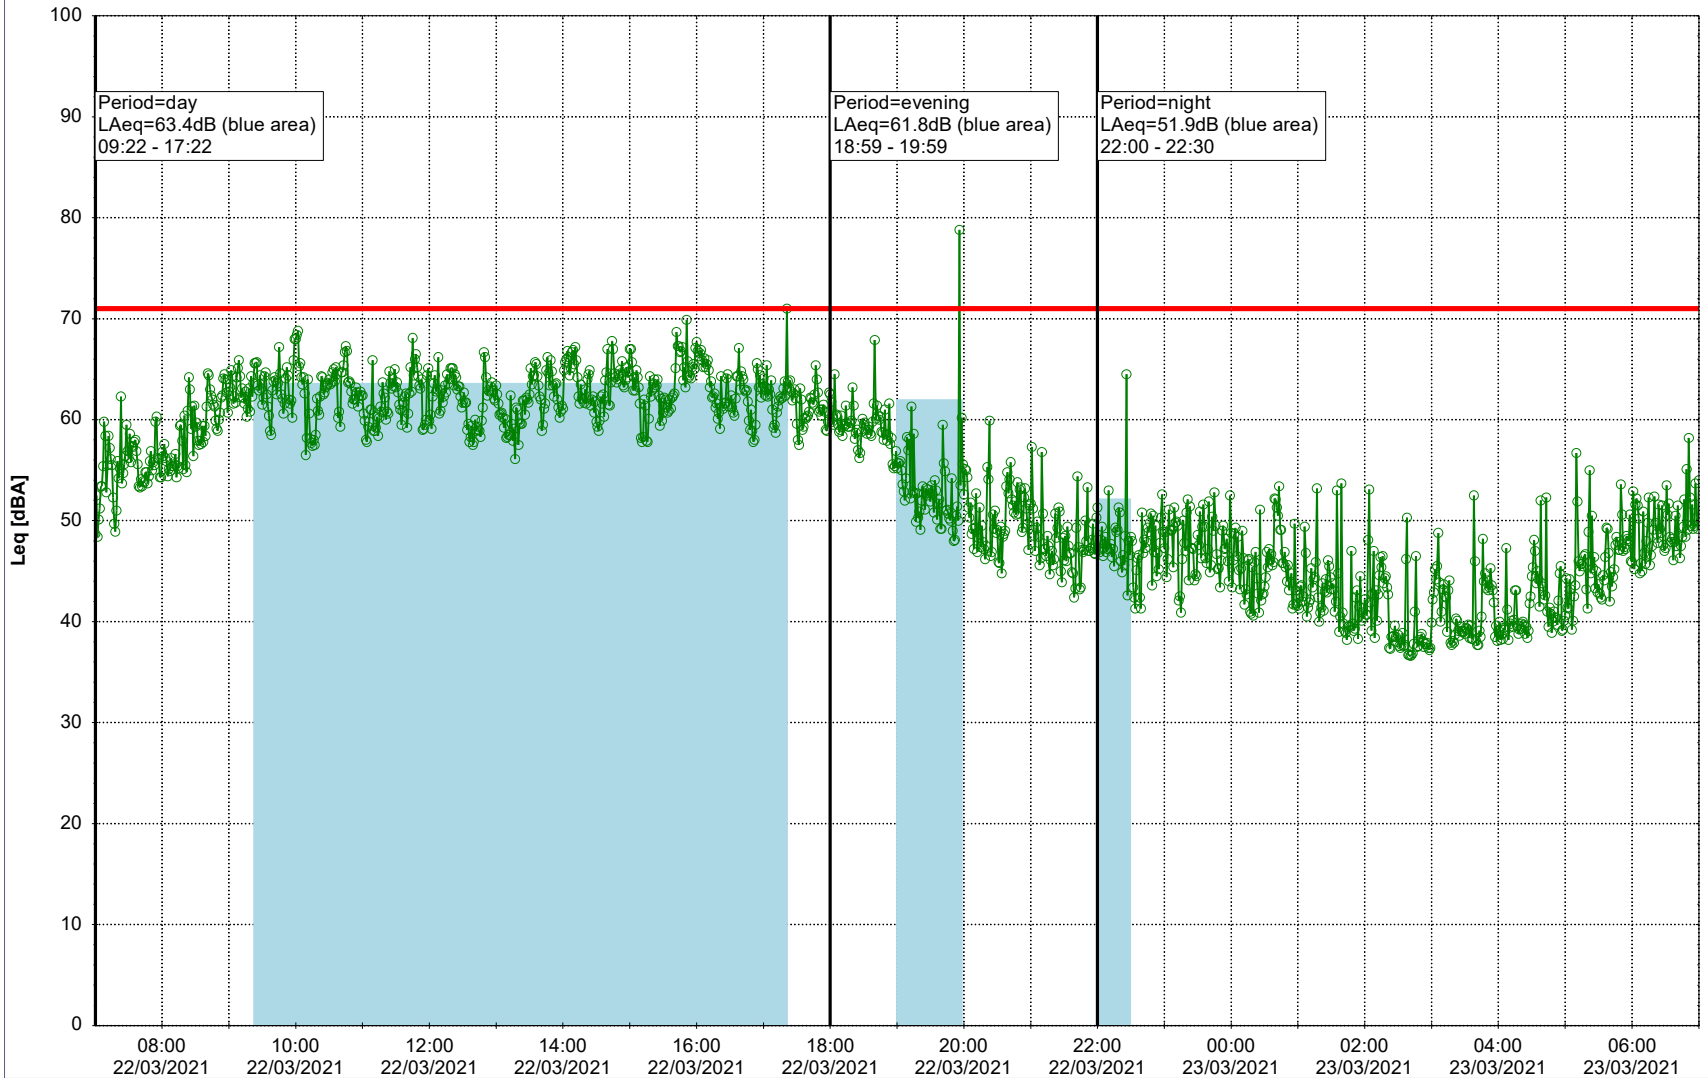

Project: Kronos Sydhavnen
Construction: Ny Ellebjerg
Location: N-V

Plan View

Remarks

...

Noise Time Related Diagram

22/03/2021
23/03/2021

○ ○ ○ ○ NEL_NS01

Project: Kronos Sydhavnen
Construction: Ny Ellebjerg
Location: N-V

23/03/2021
24/03/2021

Noise Time Related Diagram

○○○ NEL_NS01

Remarks

...

Project: Kronos Sydhavnen
Construction: Ny Ellebjerg
Location: N-V

Plan View

Remarks

26/03/2021
27/03/2021

○ NEL_NS01

Project: Kronos Sydhavnen
Construction: Ny Ellebjerg
Location: N-V

27/03/2021
28/03/2021

Plan View

Remarks

...

Noise Time Related Diagram

○○○ NEL_NS01

Project: Kronos Sydhavnen
Construction: Ny Ellebjerg
Location: N-V

28/03/2021
29/03/2021

Plan View

Remarks

...

Noise Time Related Diagram

○○○ NEL_NS01