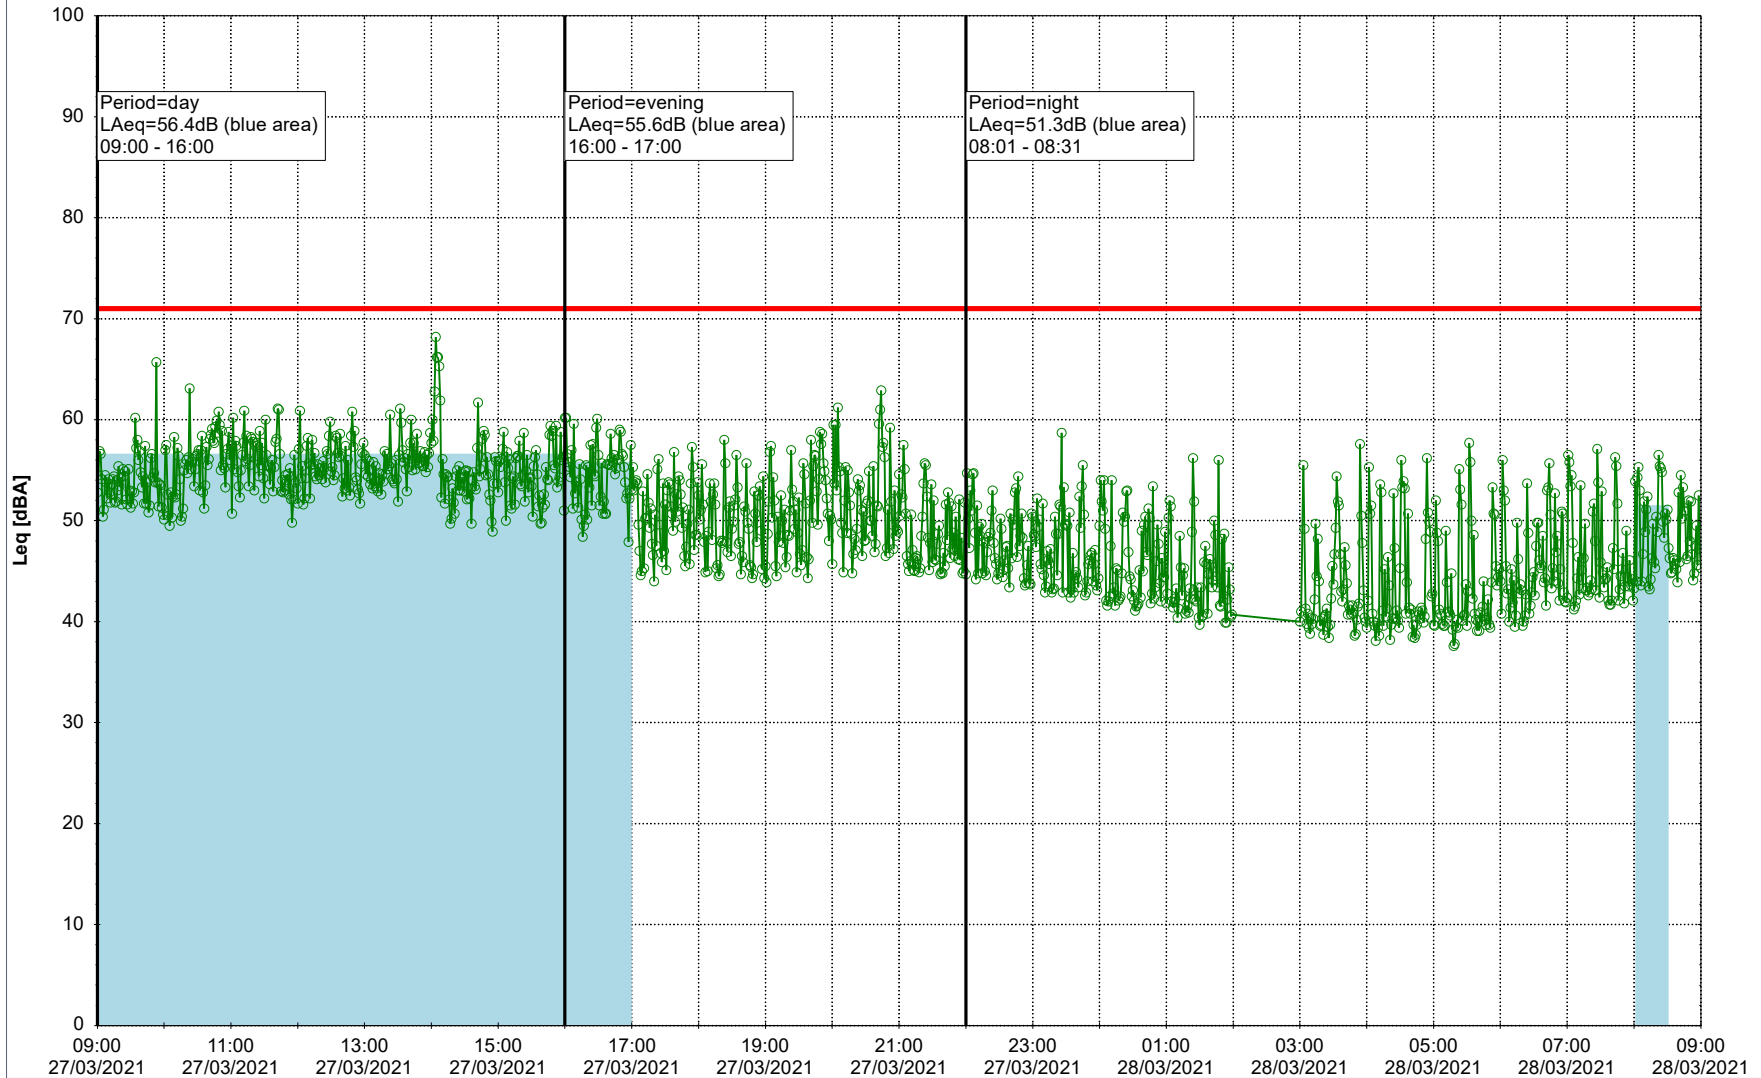

Noise Time Related Diagram

25/03/2021
26/03/2021

○ ○ ○ ○ NEL_NS01

Project: Kronos Sydhavnen
Construction: Ny Ellebjerg
Location: N-V

Plan View

Remarks

...

Noise Time Related Diagram

26/03/2021
27/03/2021

○ NEL_NS01

Project: Kronos Sydhavnen
Construction: Ny Ellebjerg
Location: N-V

27/03/2021
28/03/2021

Plan View

Remarks

...

Noise Time Related Diagram

○○○ NEL_NS01

Project: Kronos Sydhavnen
Construction: Ny Ellebjerg
Location: N-V

28/03/2021
29/03/2021

Plan View

Remarks

...

Noise Time Related Diagram

○○○ NEL_NS01