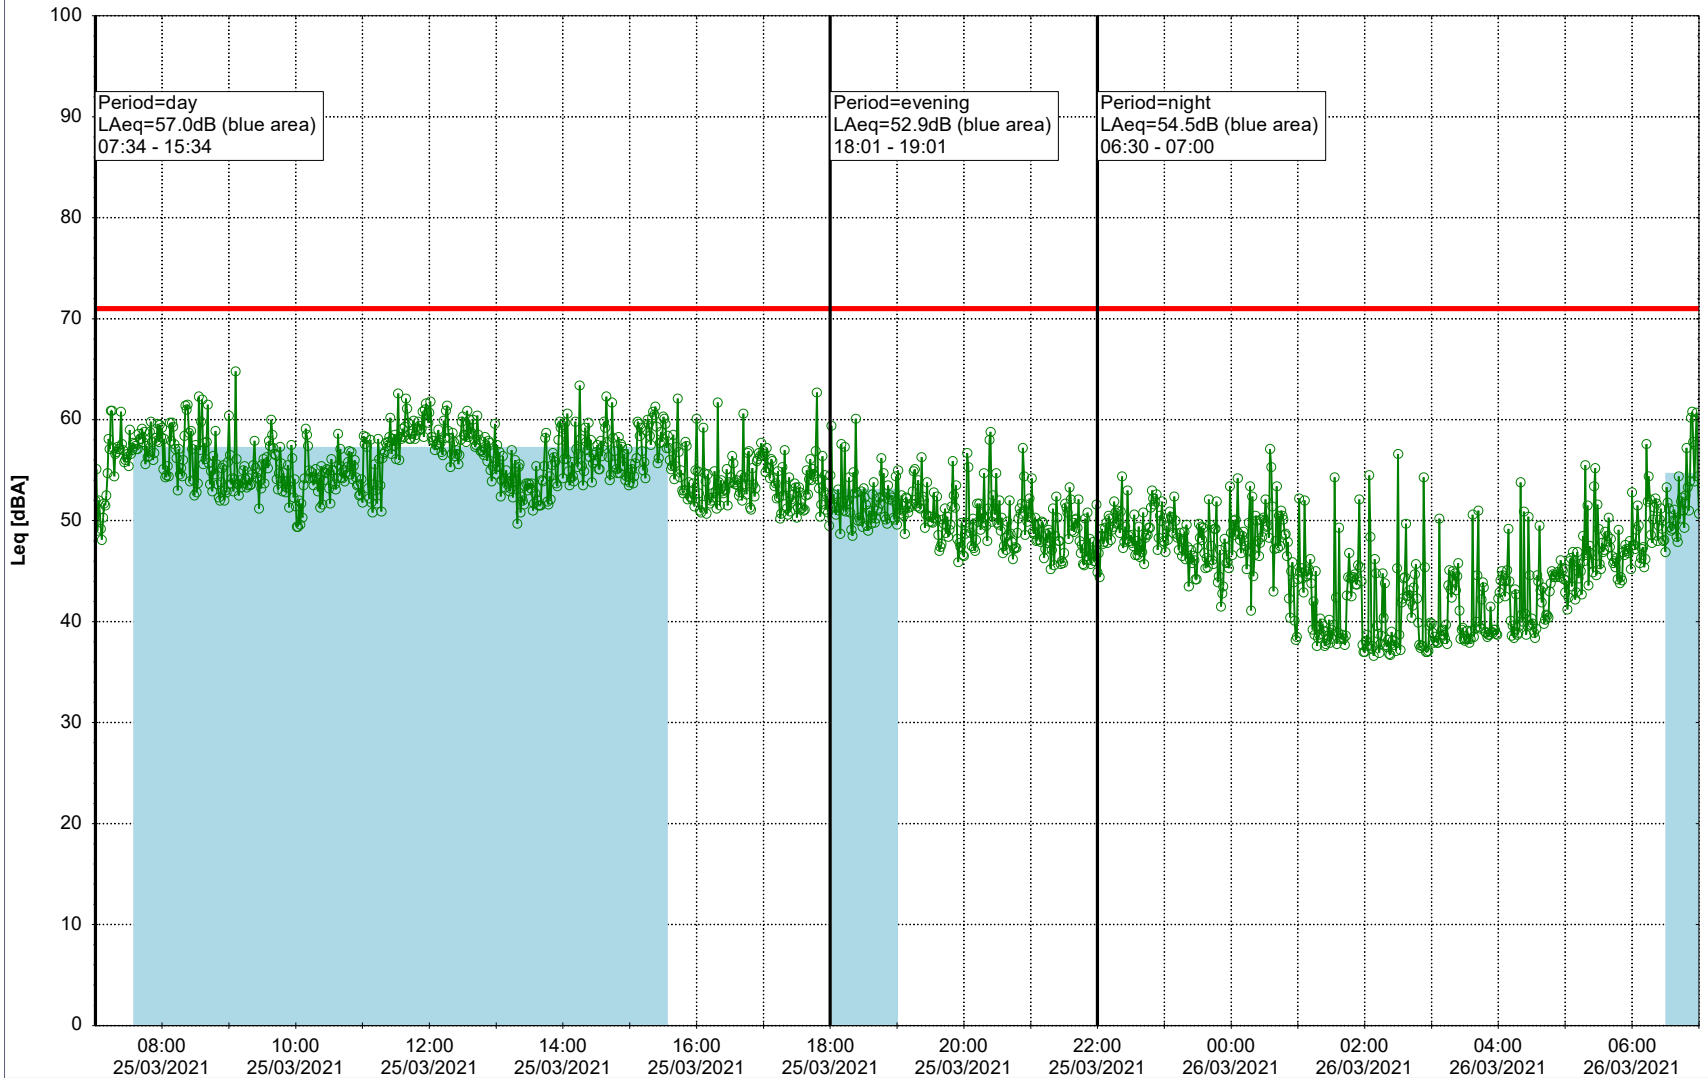

...

Noise Time Related Diagram

24/03/2021
25/03/2021

○ NEL_NS01

Project: Kronos Sydhavnen
Construction: Ny Ellebjerg
Location: N-V

Plan View

Remarks

...

Noise Time Related Diagram

25/03/2021
26/03/2021

○ ○ ○ ○ NEL_NS01

Project: Kronos Sydhavnen
Construction: Ny Ellebjerg
Location: N-V

Plan View

Remarks

...

Noise Time Related Diagram

26/03/2021
27/03/2021

○ NEL_NS01

Project: Kronos Sydhavnen
Construction: Ny Ellebjerg
Location: N-V

27/03/2021
28/03/2021

Plan View

Remarks

...

Noise Time Related Diagram

○○○ NEL_NS01

Project: Kronos Sydhavnen
Construction: Ny Ellebjerg
Location: N-V

28/03/2021
29/03/2021

Plan View

Remarks

...

Noise Time Related Diagram

○○○ NEL_NS01