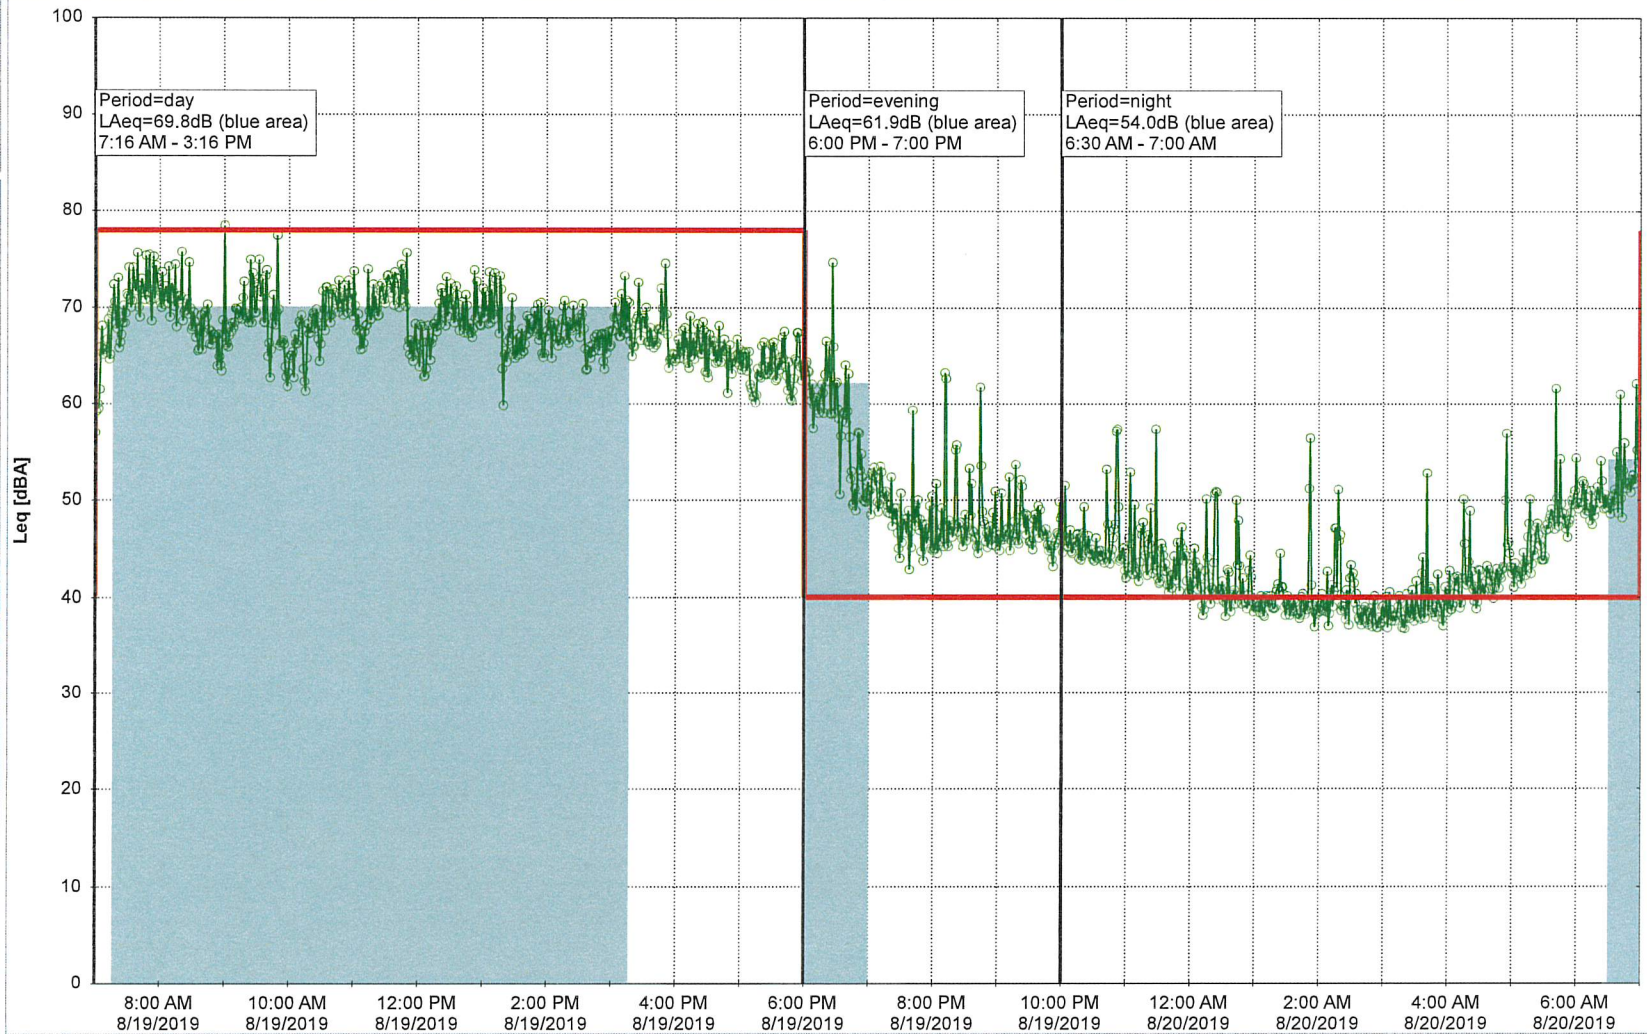

Project: Kronos Sydhavnen
Construction: Ny Ellebjerg
Location: N-V

8/19/2019
8/20/2019

Noise Time Related Diagram

o o o o NEL_NS01

Project: Kronos Sydhavnen
Construction: Ny Ellebjerg
Location: N-V

8/20/2019
8/21/2019

Noise Time Related Diagram

○ ○ ○ NEL_NS01

Remarks

Project: Kronos Sydhavnen
Construction: Ny Ellebjerg
Location: N-V

8/21/2019
8/22/2019

Remarks

...

Noise Time Related Diagram

NEL_NS01

Project: Kronos Sydhavnen
Construction: Ny Ellebjerg
Location: N-V

8/22/2019
8/23/2019

Noise Time Related Diagram

○○○○ NEL_NS01