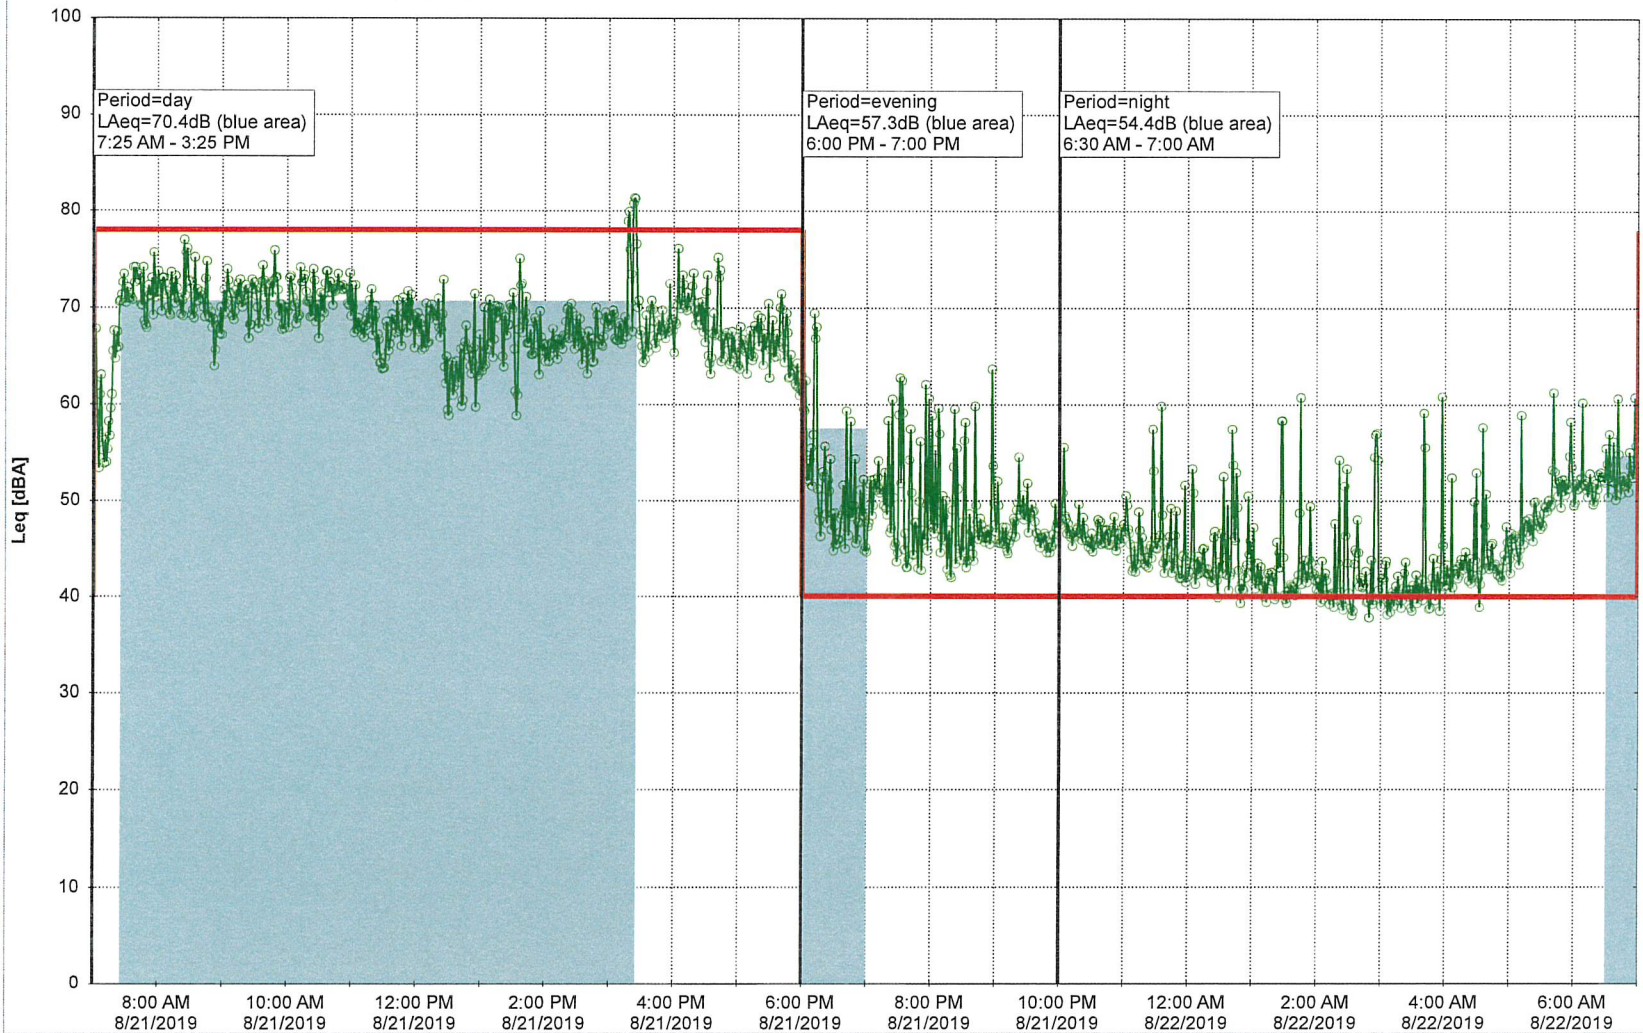

Noise Time Related Diagram

○ ○ ○ NEL_NS01

Remarks

Project: Kronos Sydhavnen
Construction: Ny Ellebjerg
Location: N-V

8/21/2019
8/22/2019

Remarks

...

Noise Time Related Diagram

NEL_NS01

Project: Kronos Sydhavnen
Construction: Ny Ellebjerg
Location: N-V

8/22/2019
8/23/2019

Noise Time Related Diagram

○○○○ NEL_NS01