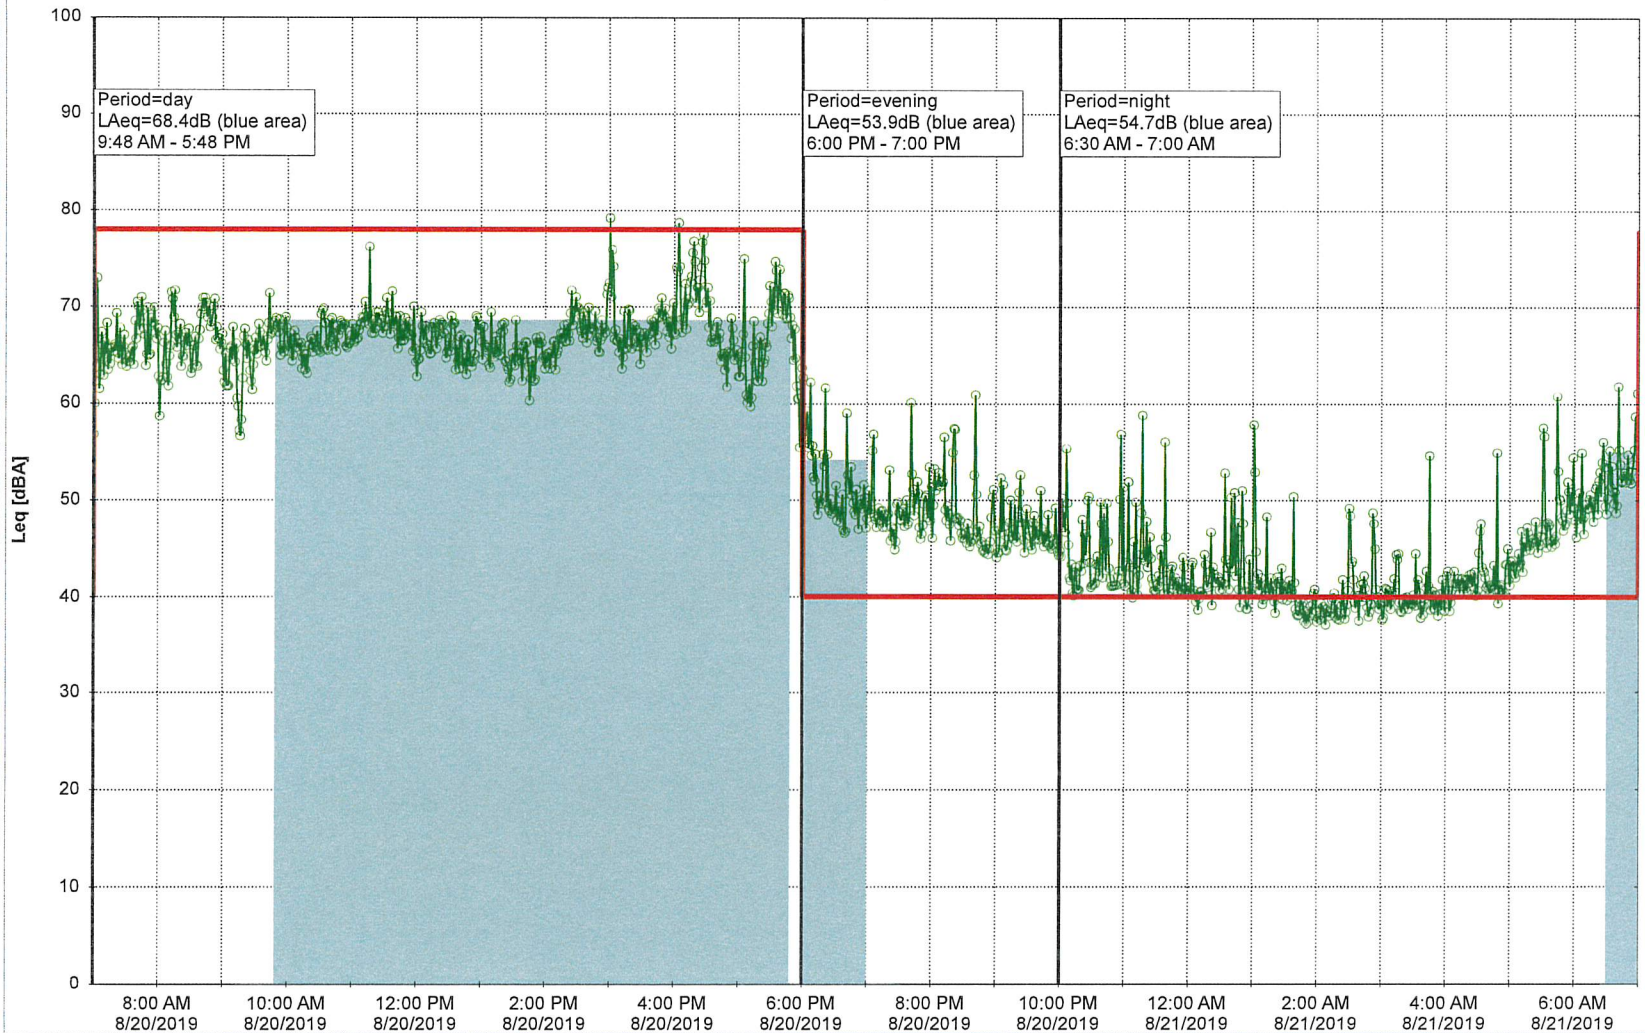

Project: Kronos Sydhavnen
Construction: Ny Ellebjerg
Location: N-V

8/19/2019
8/20/2019

Noise Time Related Diagram

o o o o NEL_NS01

Project: Kronos Sydhavnen
Construction: Ny Ellebjerg
Location: N-V

8/20/2019
8/21/2019

Noise Time Related Diagram

○ ○ ○ NEL_NS01

Remarks

Project: Kronos Sydhavnen
Construction: Ny Ellebjerg
Location: N-V

8/21/2019
8/22/2019

Remarks

...

Noise Time Related Diagram

NEL_NS01

Project: Kronos Sydhavnen
Construction: Ny Ellebjerg
Location: N-V

8/22/2019
8/23/2019

Noise Time Related Diagram

○○○○ NEL_NS01