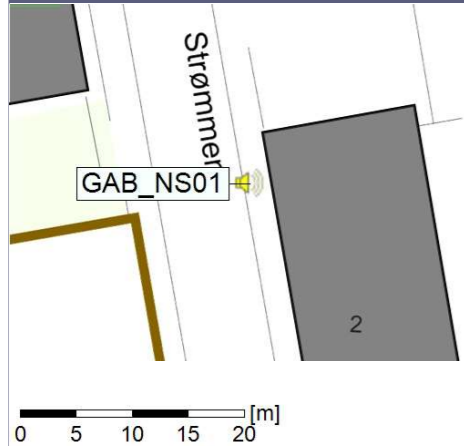

### Noise Time Related Diagram

04/03/2022  
05/03/2022

○○○ GAB\_NS01

Remarks

...

Project: Kronos Sydhavnen  
Construction: Gåsebæk  
Location: N-V

Plan View

Remarks