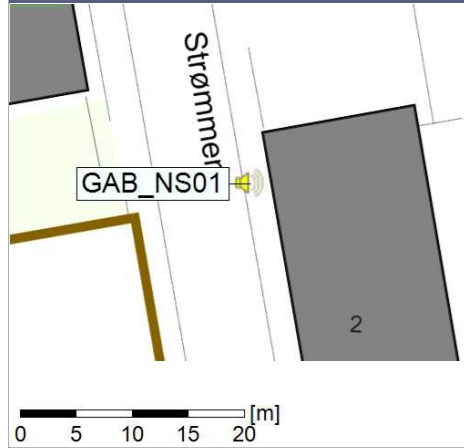

### Noise Time Related Diagram

02/03/2022

03/03/2022

○○○ GAB\_NS01

Project: Kronos Sydhavnen  
Construction: Gåsebæk  
Location: N-V

Plan View