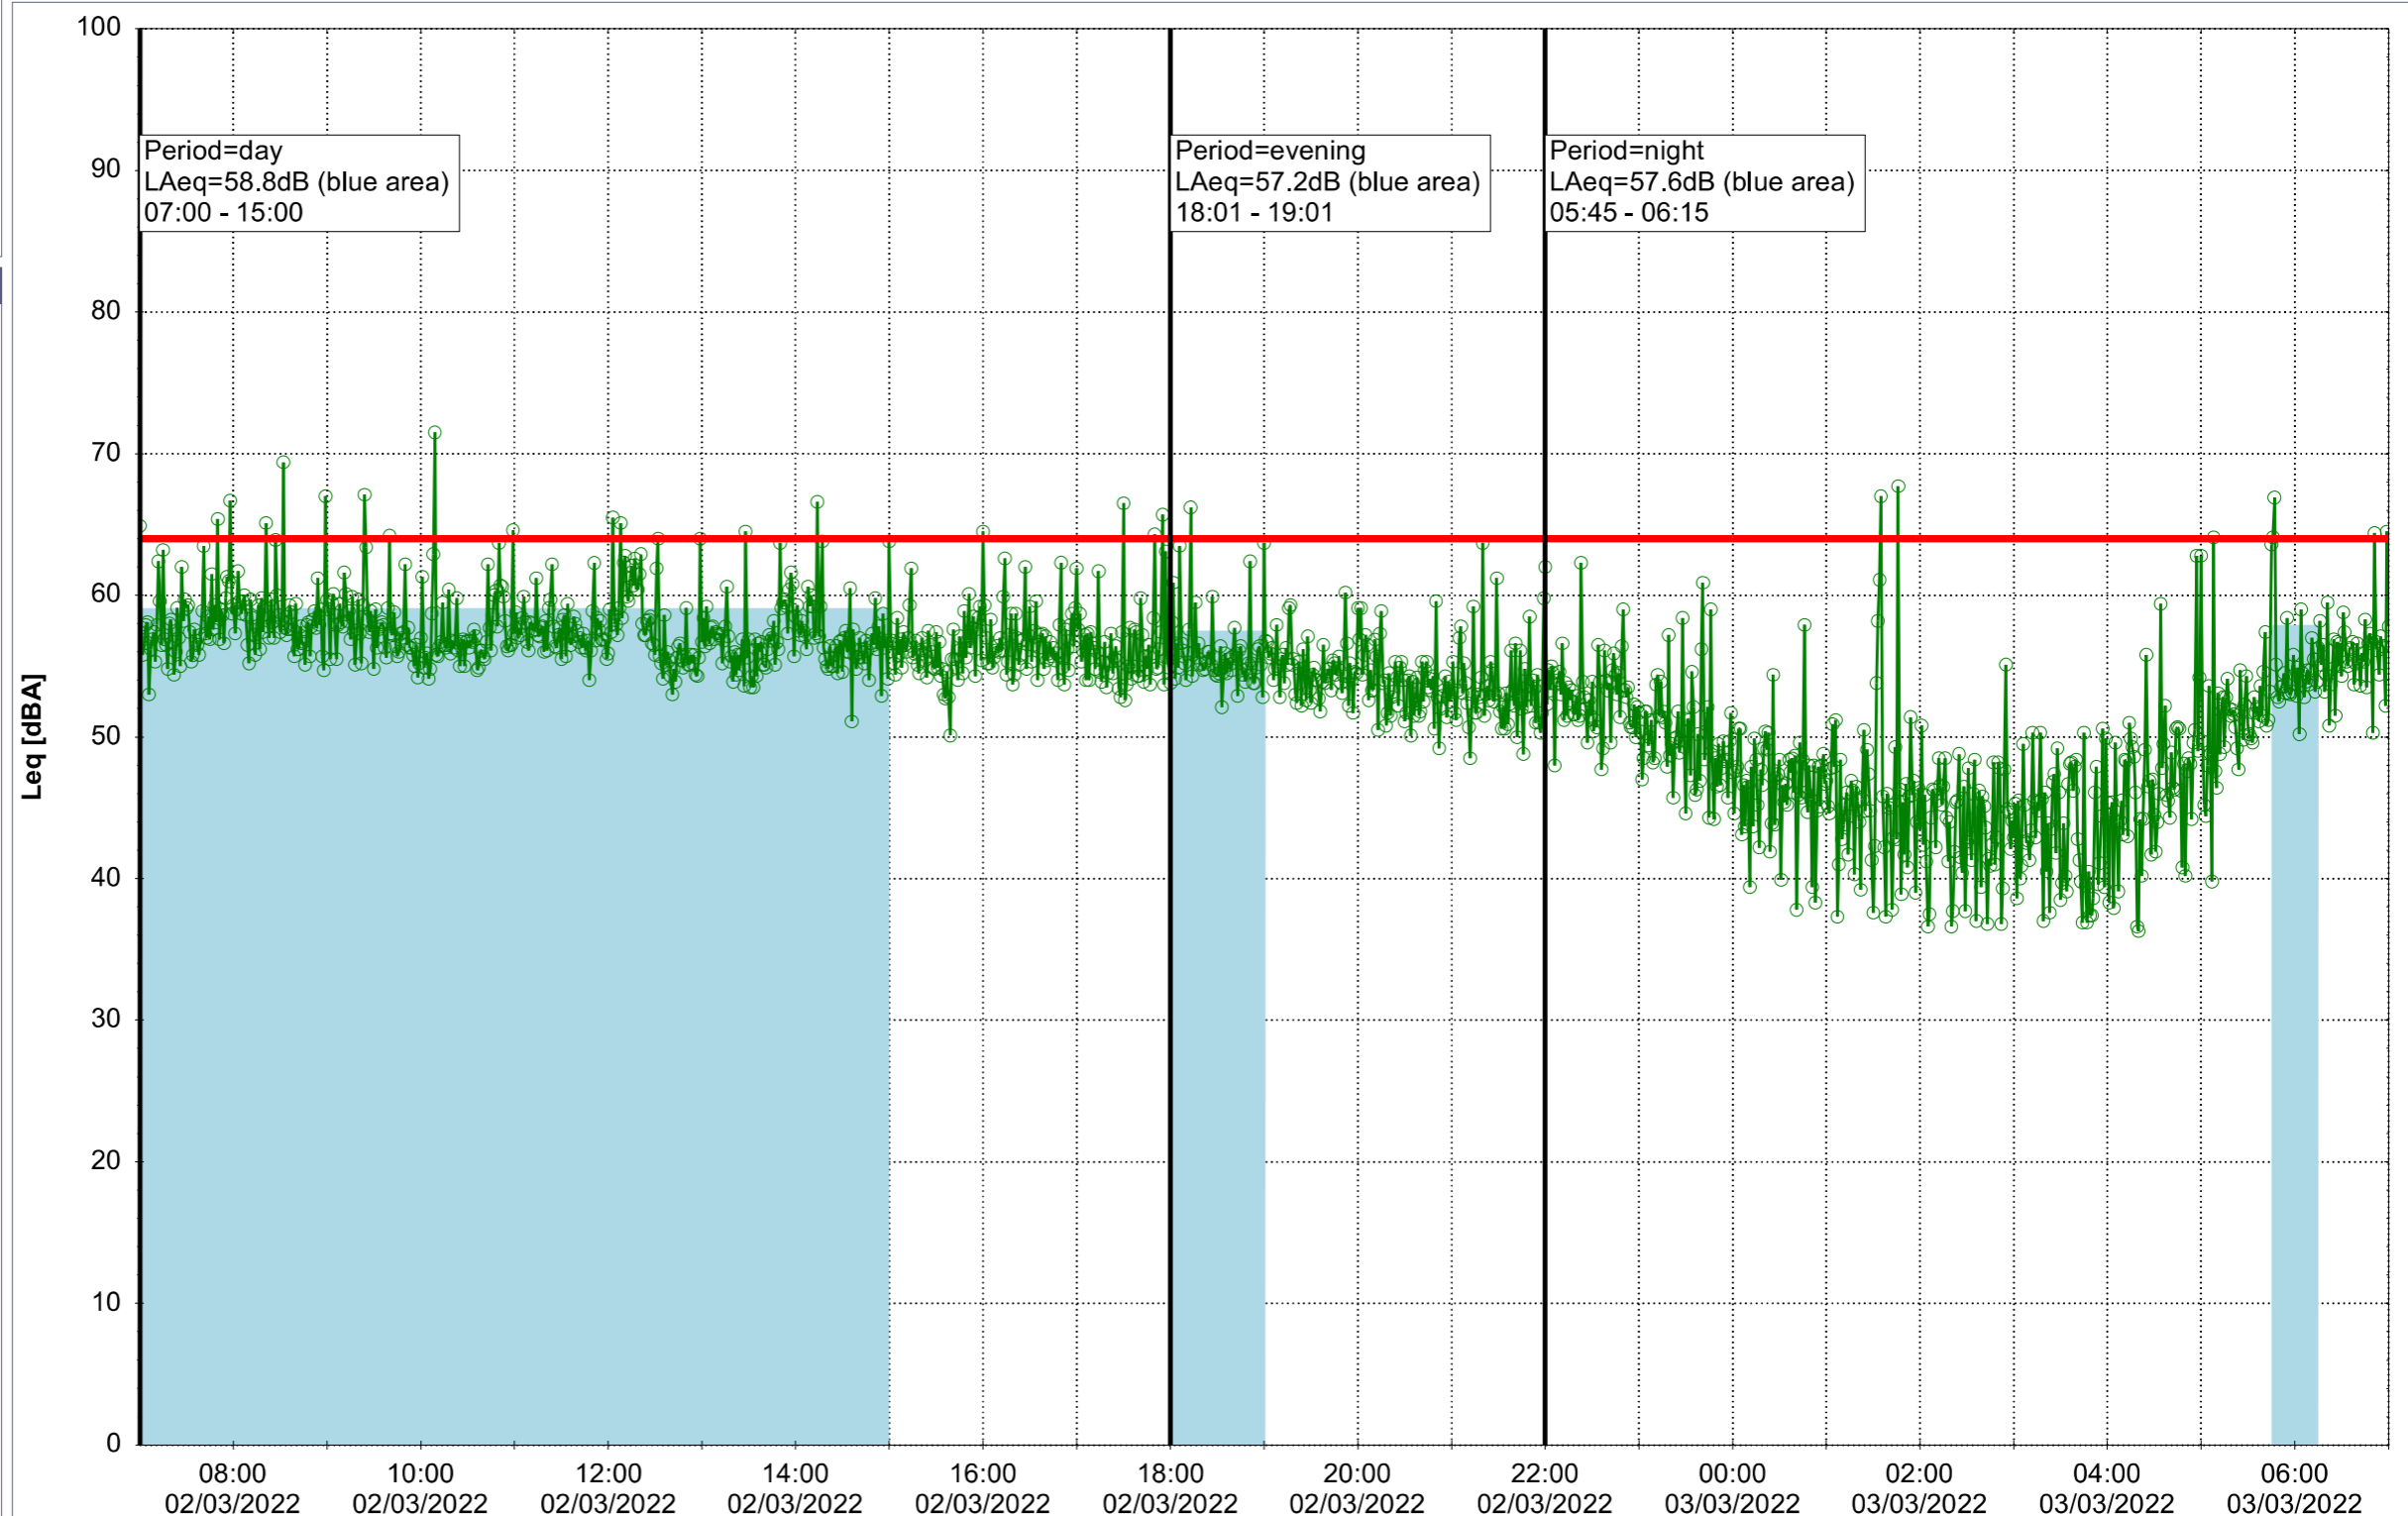

### Noise Time Related Diagram

01/03/2022  
02/03/2022

○○○ GAB\_NS01

Project: Kronos Sydhavnen  
Construction: Gåsebæk  
Location: N-V

Plan View

Remarks

...

### Noise Time Related Diagram

02/03/2022

03/03/2022

○○○ GAB\_NS01

Project: Kronos Sydhavnen  
Construction: Gåsebæk  
Location: N-V

Plan View

### Noise Time Related Diagram

03/03/2022  
04/03/2022

○○○ GAB\_NS01

Project: Kronos Sydhavnen  
Construction: Gåsebæk  
Location: N-V

Plan View

### Noise Time Related Diagram

04/03/2022  
05/03/2022

○○○ GAB\_NS01

Remarks

...

Project: Kronos Sydhavnen  
Construction: Gåsebæk  
Location: N-V

Plan View

Remarks