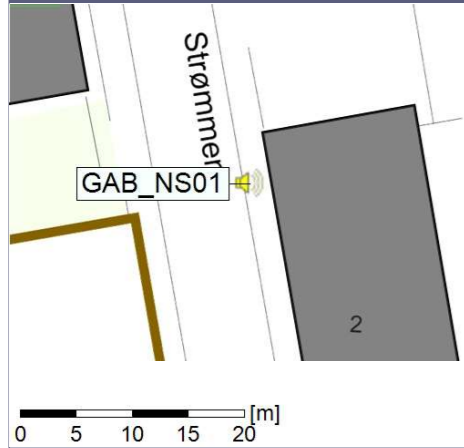

### Noise Time Related Diagram

28/02/2022  
01/03/2022

○○○ GAB\_NS01

Project: Kronos Sydhavnen  
Construction: Gåsebæk  
Location: N-V

Plan View

Remarks

...