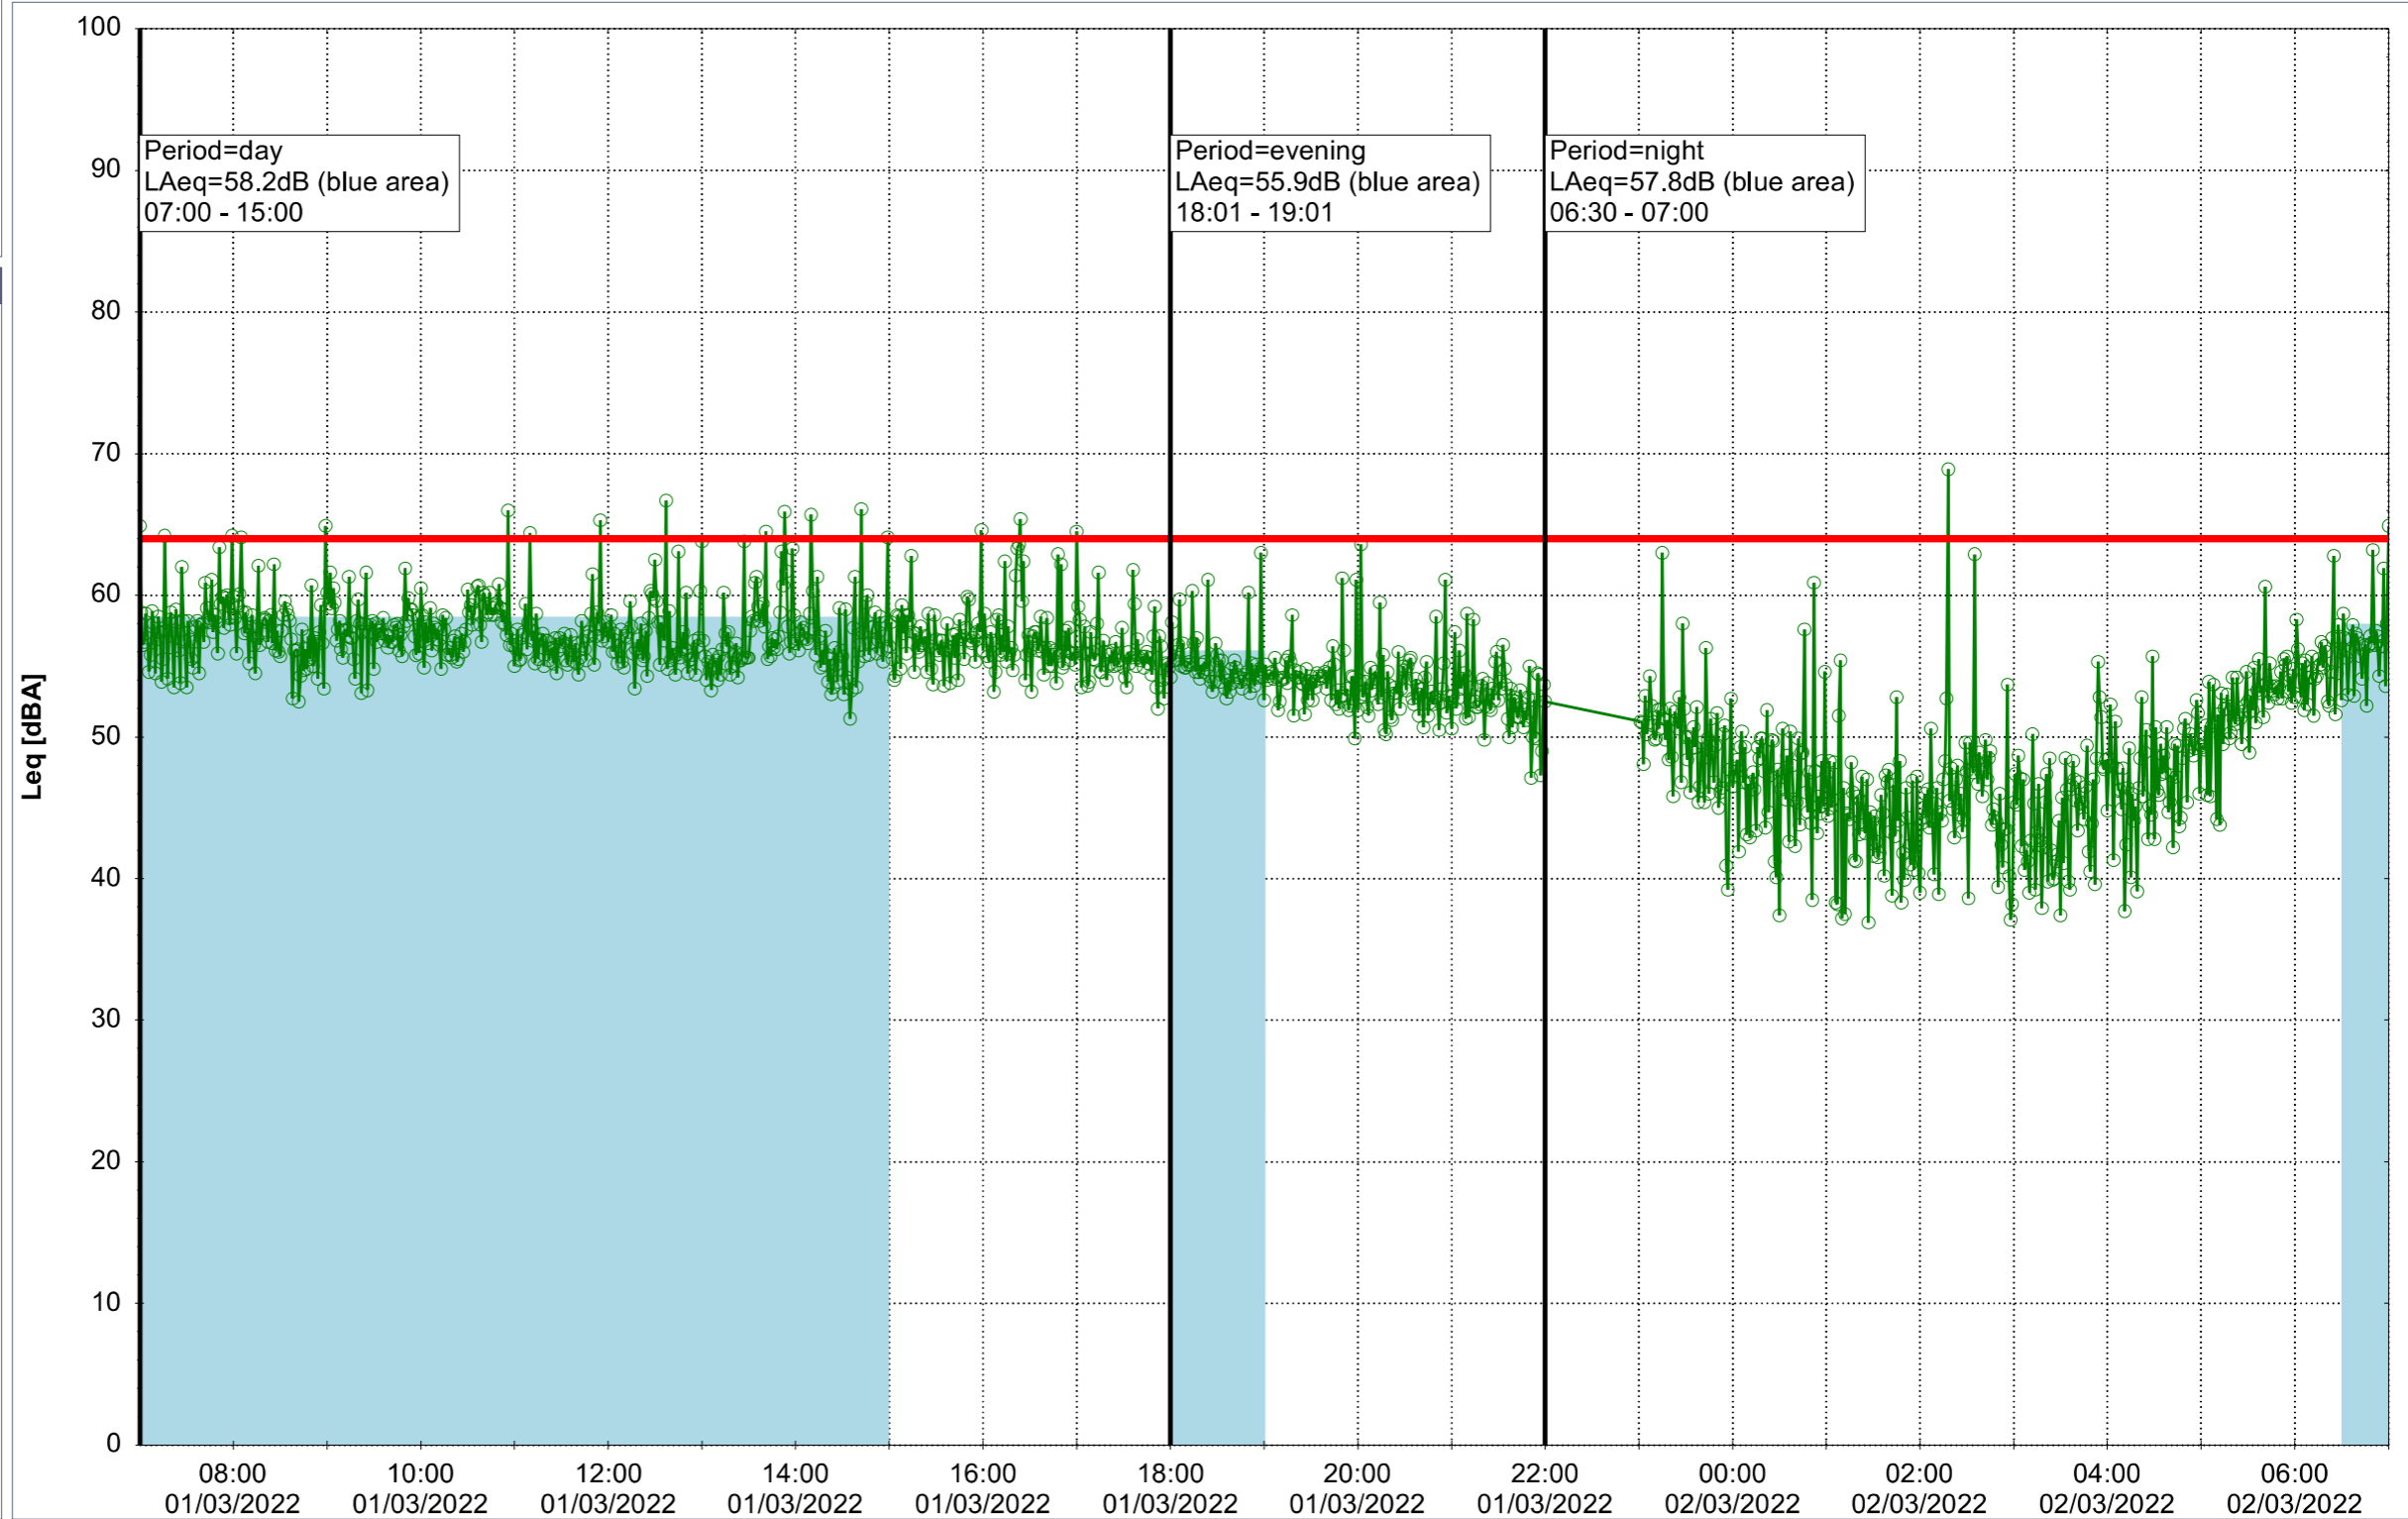

### Noise Time Related Diagram

28/02/2022  
01/03/2022

○○○ GAB\_NS01

Project: Kronos Sydhavnen  
Construction: Gåsebæk  
Location: N-V

Plan View

Remarks

...

### Noise Time Related Diagram

01/03/2022  
02/03/2022

○○○ GAB\_NS01

Project: Kronos Sydhavnen  
Construction: Gåsebæk  
Location: N-V

Plan View

Remarks

...

### Noise Time Related Diagram

02/03/2022

03/03/2022

○○○ GAB\_NS01

Project: Kronos Sydhavnen  
Construction: Gåsebæk  
Location: N-V

Plan View

### Noise Time Related Diagram

04/03/2022  
05/03/2022

○○○ GAB\_NS01

Remarks

...

Project: Kronos Sydhavnen  
Construction: Gåsebæk  
Location: N-V

Plan View

Remarks