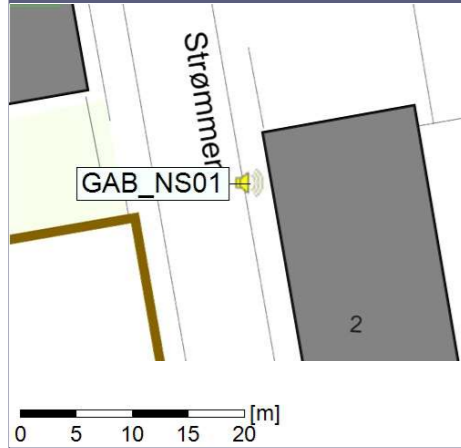

### Noise Time Related Diagram

01/03/2022  
02/03/2022

○○○ GAB\_NS01

Project: Kronos Sydhavnen  
Construction: Gåsebæk  
Location: N-V

Plan View

Remarks

...