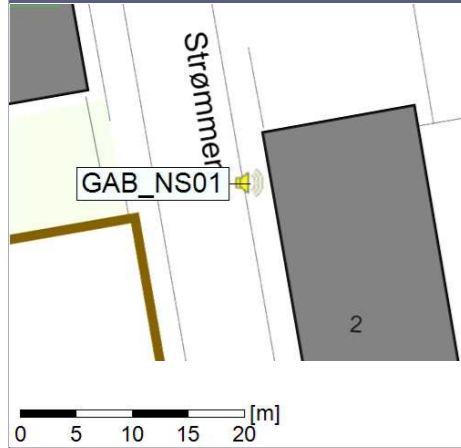

Project: Kronos Sydhavnen  
Construction: Gåsebæk  
Location: N-V

Plan View

Remarks

...