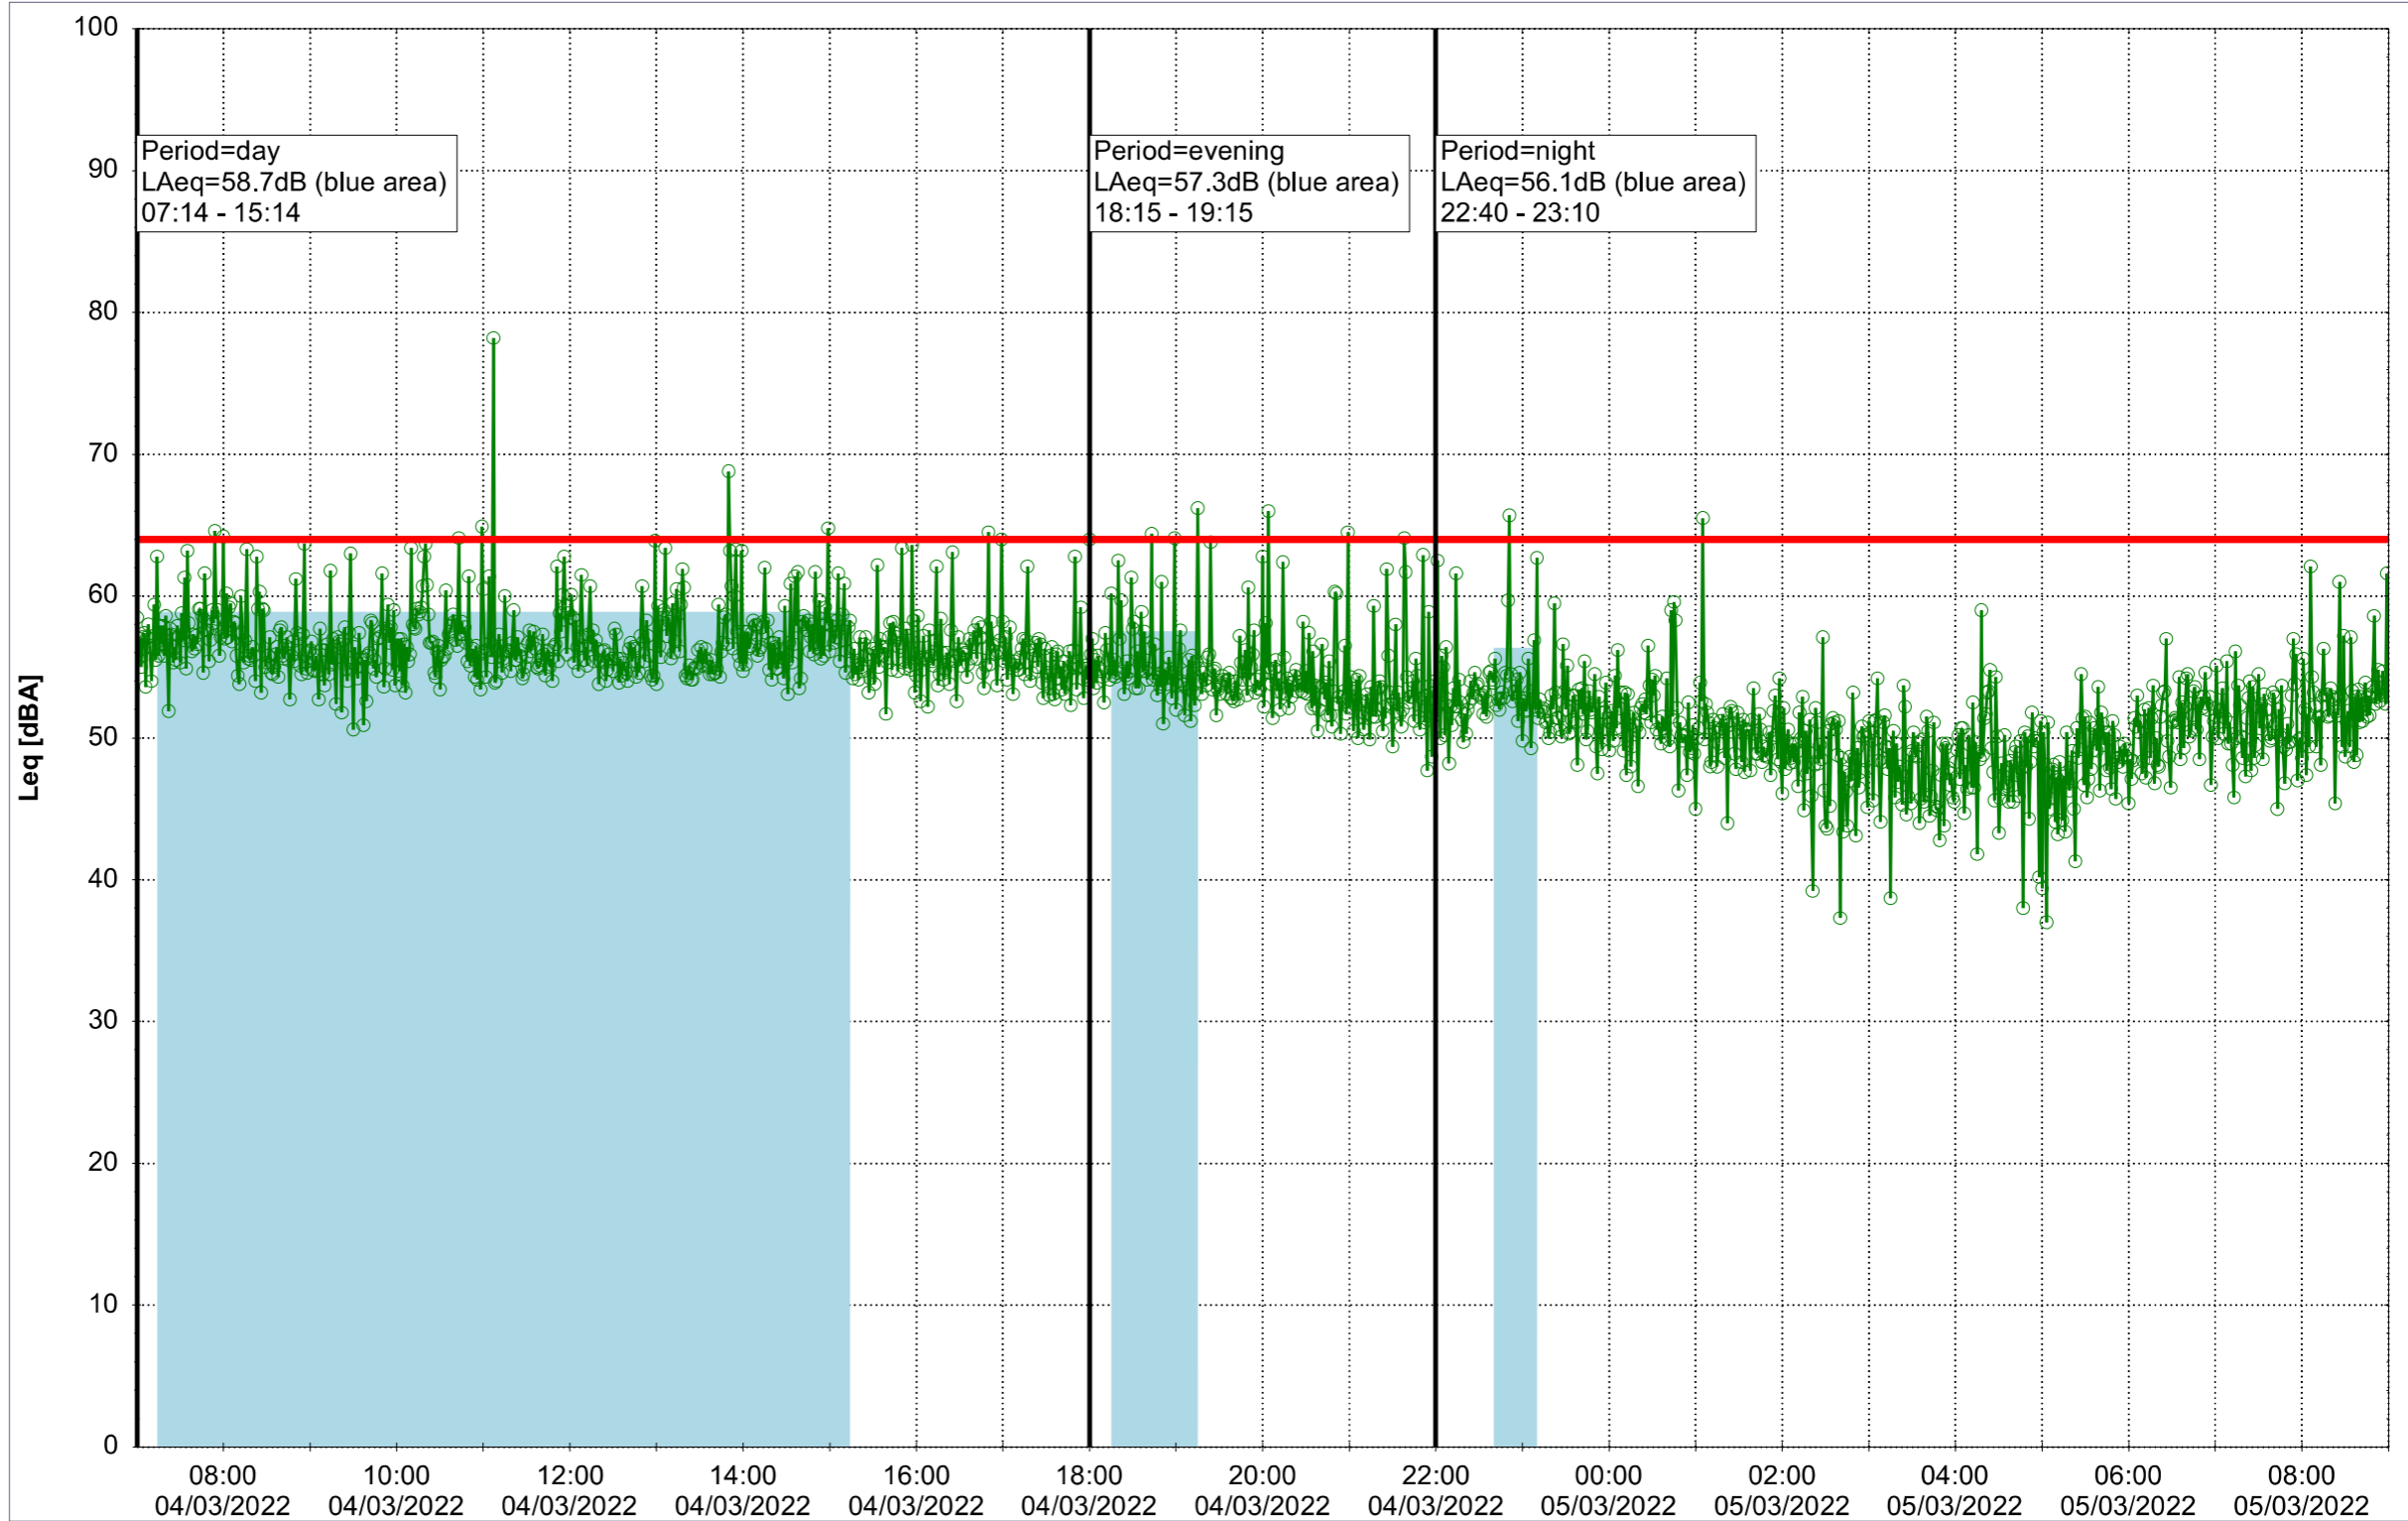

### Noise Time Related Diagram

03/03/2022  
04/03/2022

○○○ GAB\_NS01

Project: Kronos Sydhavnen  
Construction: Gåsebæk  
Location: N-V

Plan View

### Noise Time Related Diagram

04/03/2022  
05/03/2022

○○○ GAB\_NS01

Remarks

...

Project: Kronos Sydhavnen  
Construction: Gåsebæk  
Location: N-V

Plan View

Remarks

### Noise Time Related Diagram

05/03/2022  
06/03/2022

○○○ GAB\_NS01

Project: Kronos Sydhavnen  
Construction: Gåsebæk  
Location: N-V

Plan View

Remarks

...