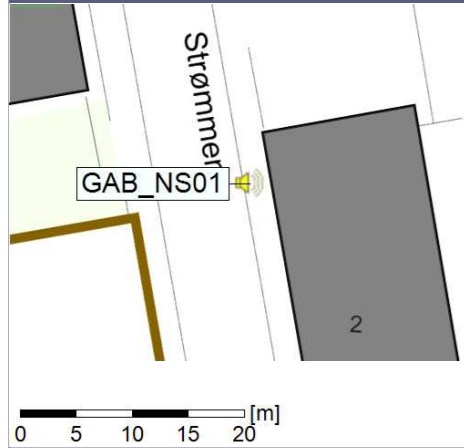

### Noise Time Related Diagram

05/03/2022  
06/03/2022

○○○ GAB\_NS01

Project: Kronos Sydhavnen  
Construction: Gåsebæk  
Location: N-V

Plan View

Remarks

...