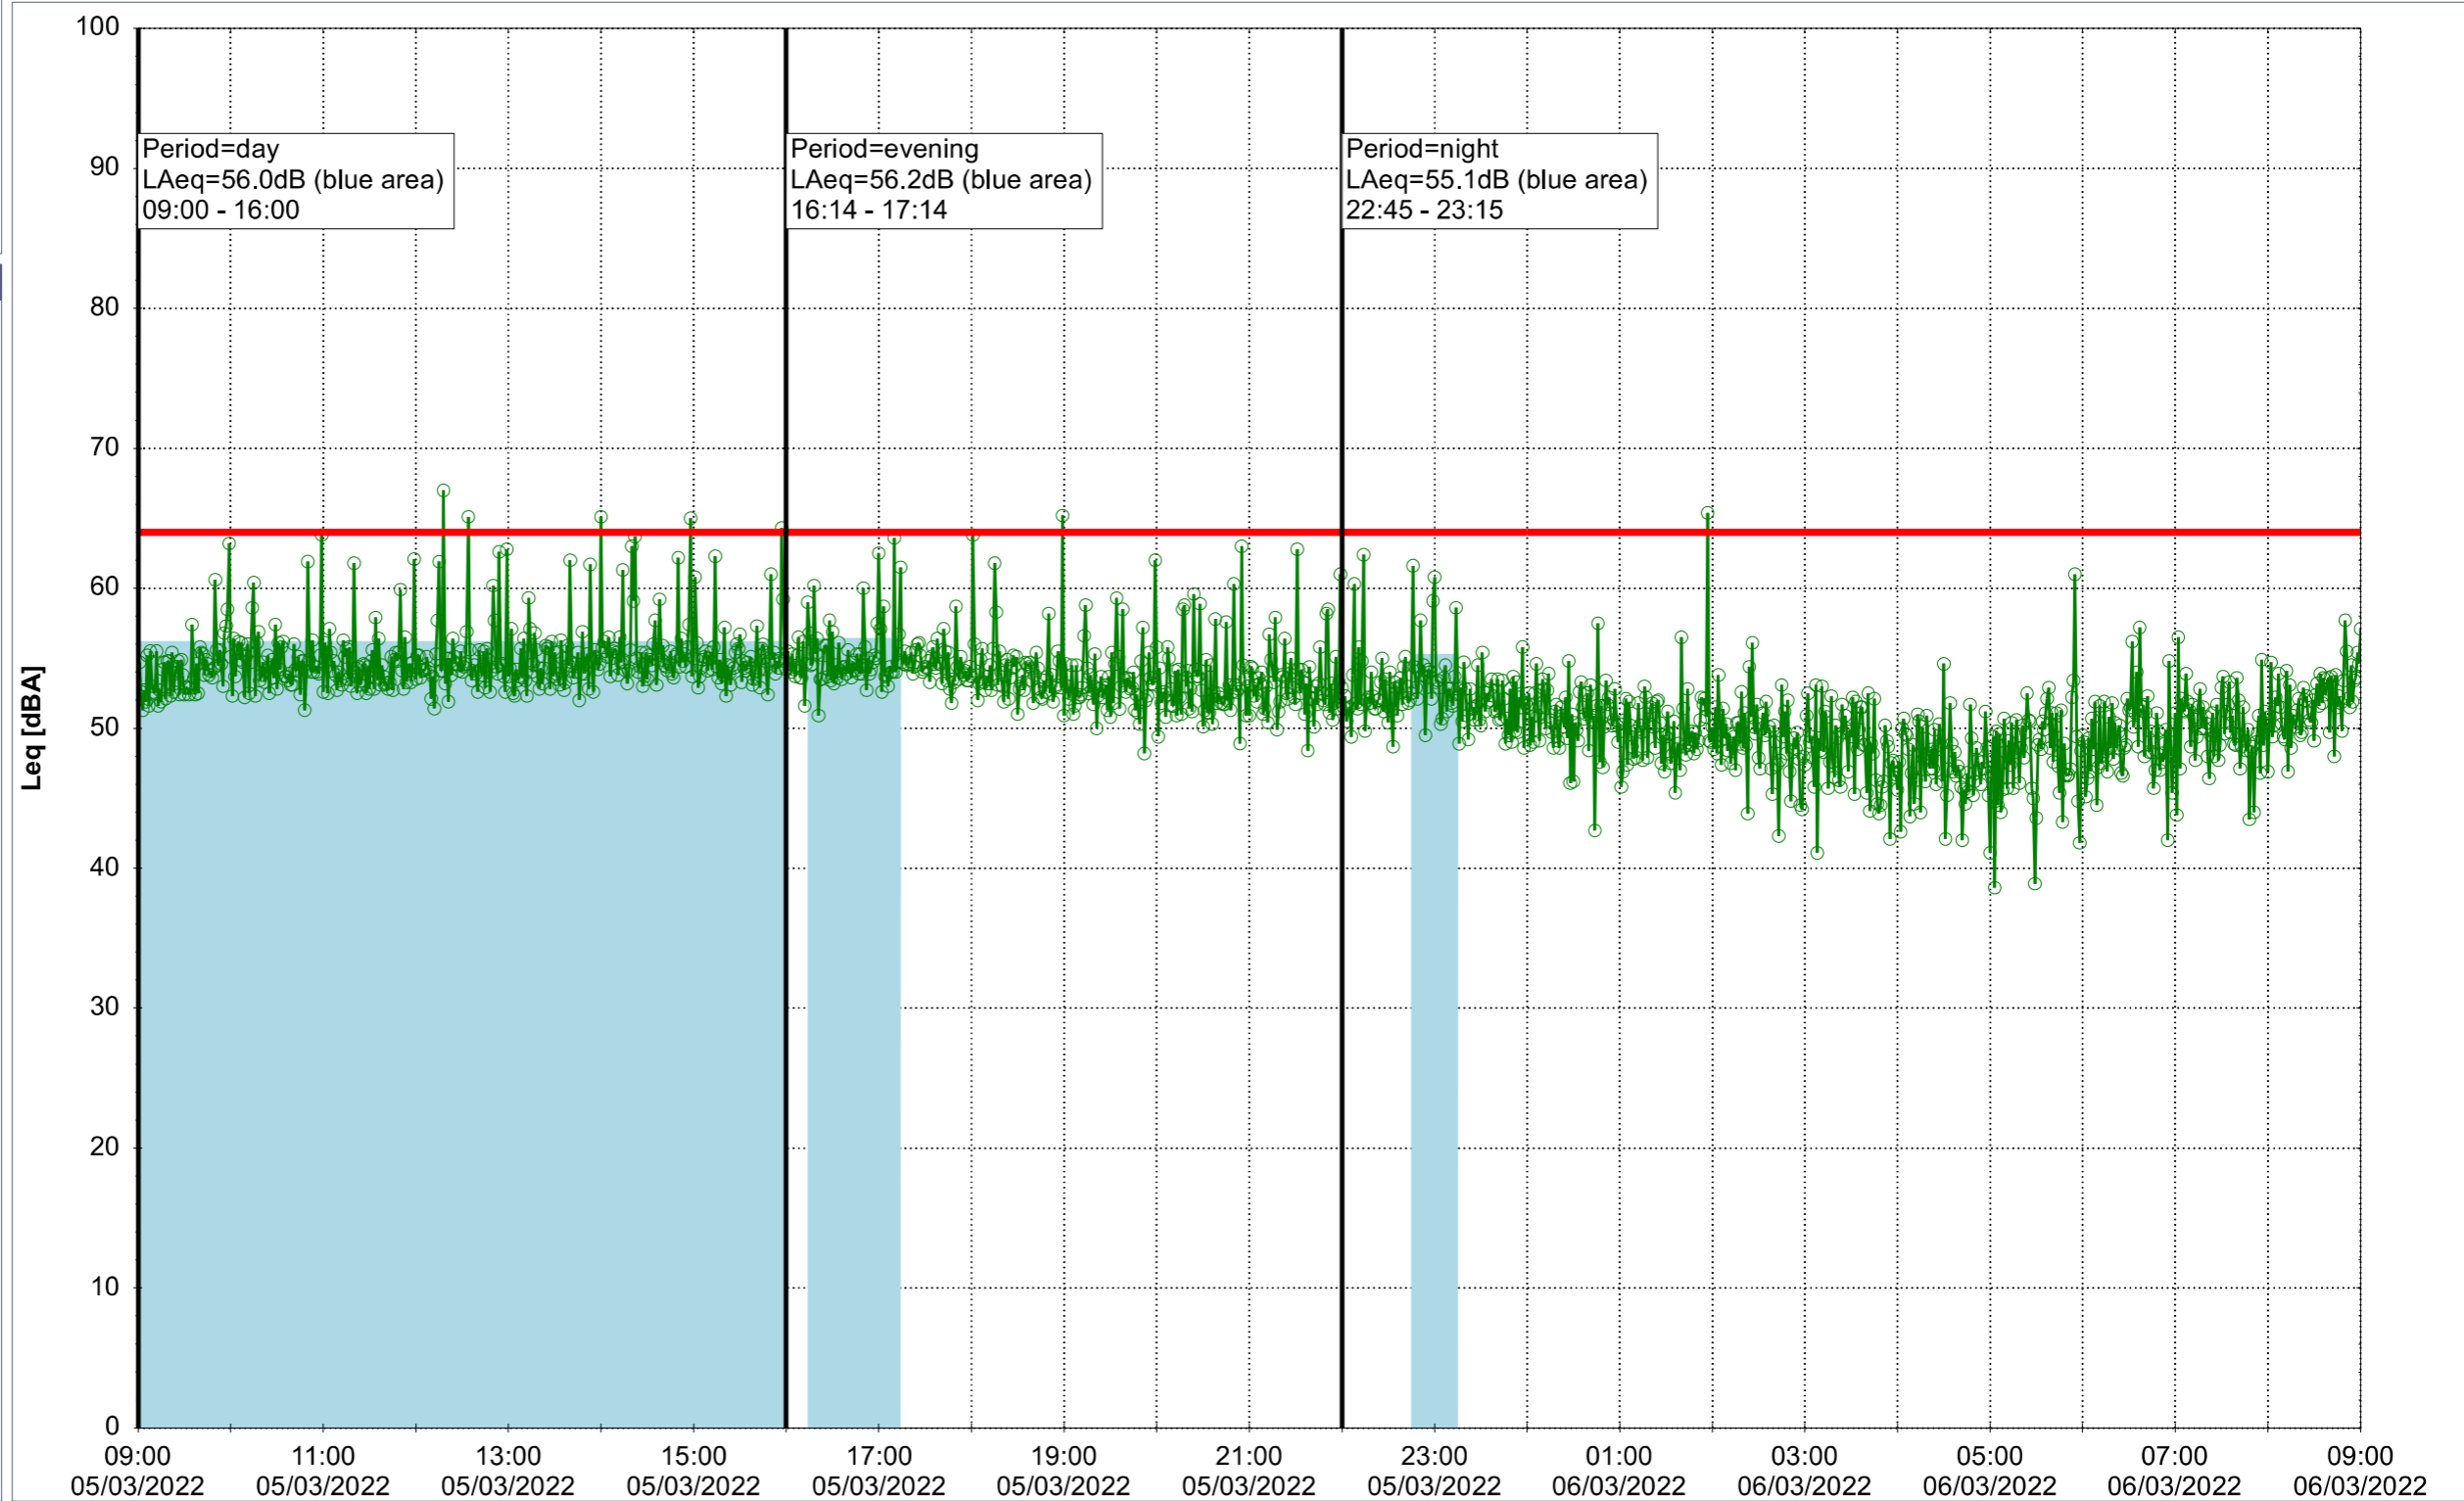

### Noise Time Related Diagram

04/03/2022  
05/03/2022

○○○ GAB\_NS01

Remarks

...

Project: Kronos Sydhavnen  
Construction: Gåsebæk  
Location: N-V

Plan View

Remarks

### Noise Time Related Diagram

05/03/2022  
06/03/2022

○○○ GAB\_NS01

Project: Kronos Sydhavnen  
Construction: Gåsebæk  
Location: N-V

Plan View

Remarks

...