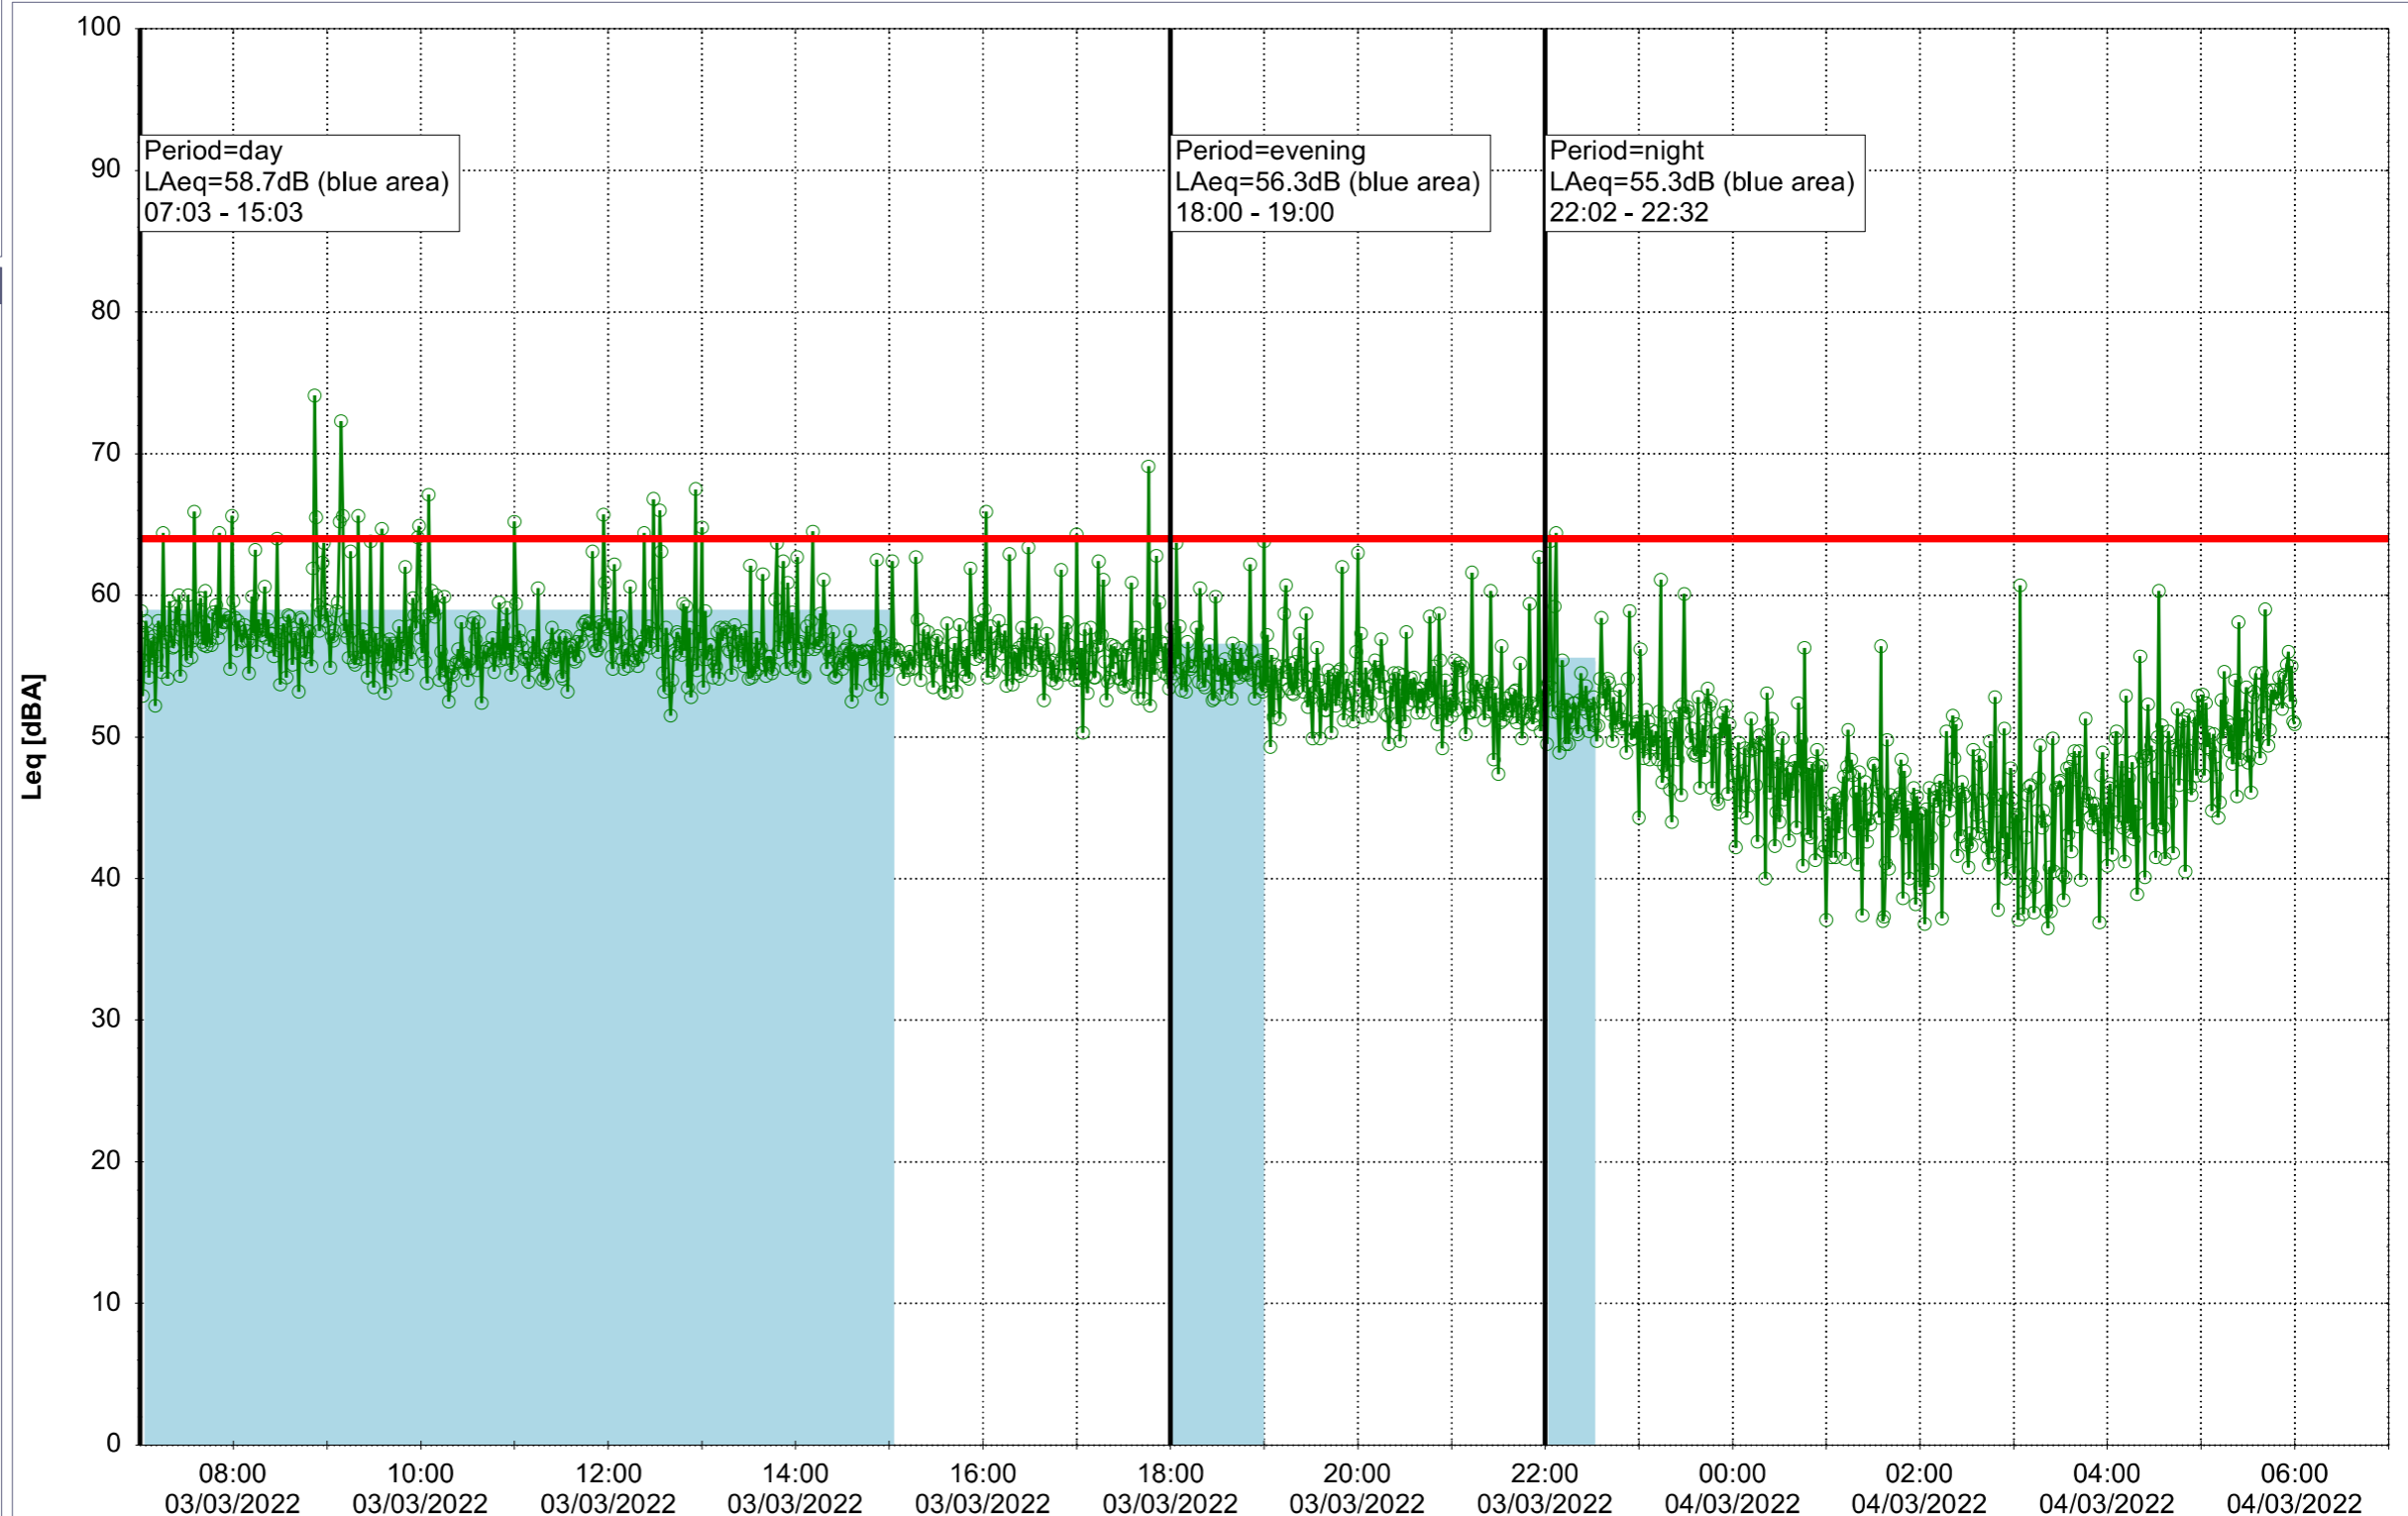

### Noise Time Related Diagram

02/03/2022

03/03/2022

○○○ GAB\_NS01

Project: Kronos Sydhavnen  
Construction: Gåsebæk  
Location: N-V

Plan View

### Noise Time Related Diagram

03/03/2022  
04/03/2022

○○○ GAB\_NS01

Project: Kronos Sydhavnen  
Construction: Gåsebæk  
Location: N-V

Plan View

### Noise Time Related Diagram

04/03/2022  
05/03/2022

○○○ GAB\_NS01

Remarks

...

Project: Kronos Sydhavnen  
Construction: Gåsebæk  
Location: N-V

Plan View

Remarks