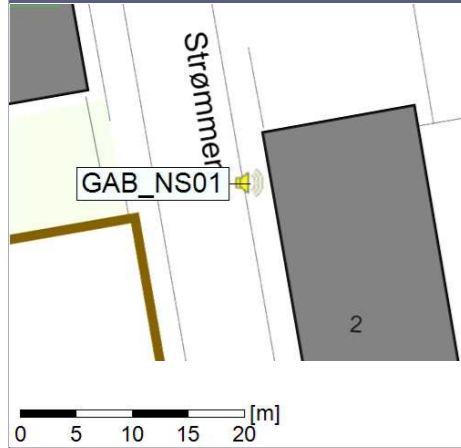

### Noise Time Related Diagram

03/03/2022  
04/03/2022

○○○ GAB\_NS01

Project: Kronos Sydhavnen  
Construction: Gåsebæk  
Location: N-V

Plan View