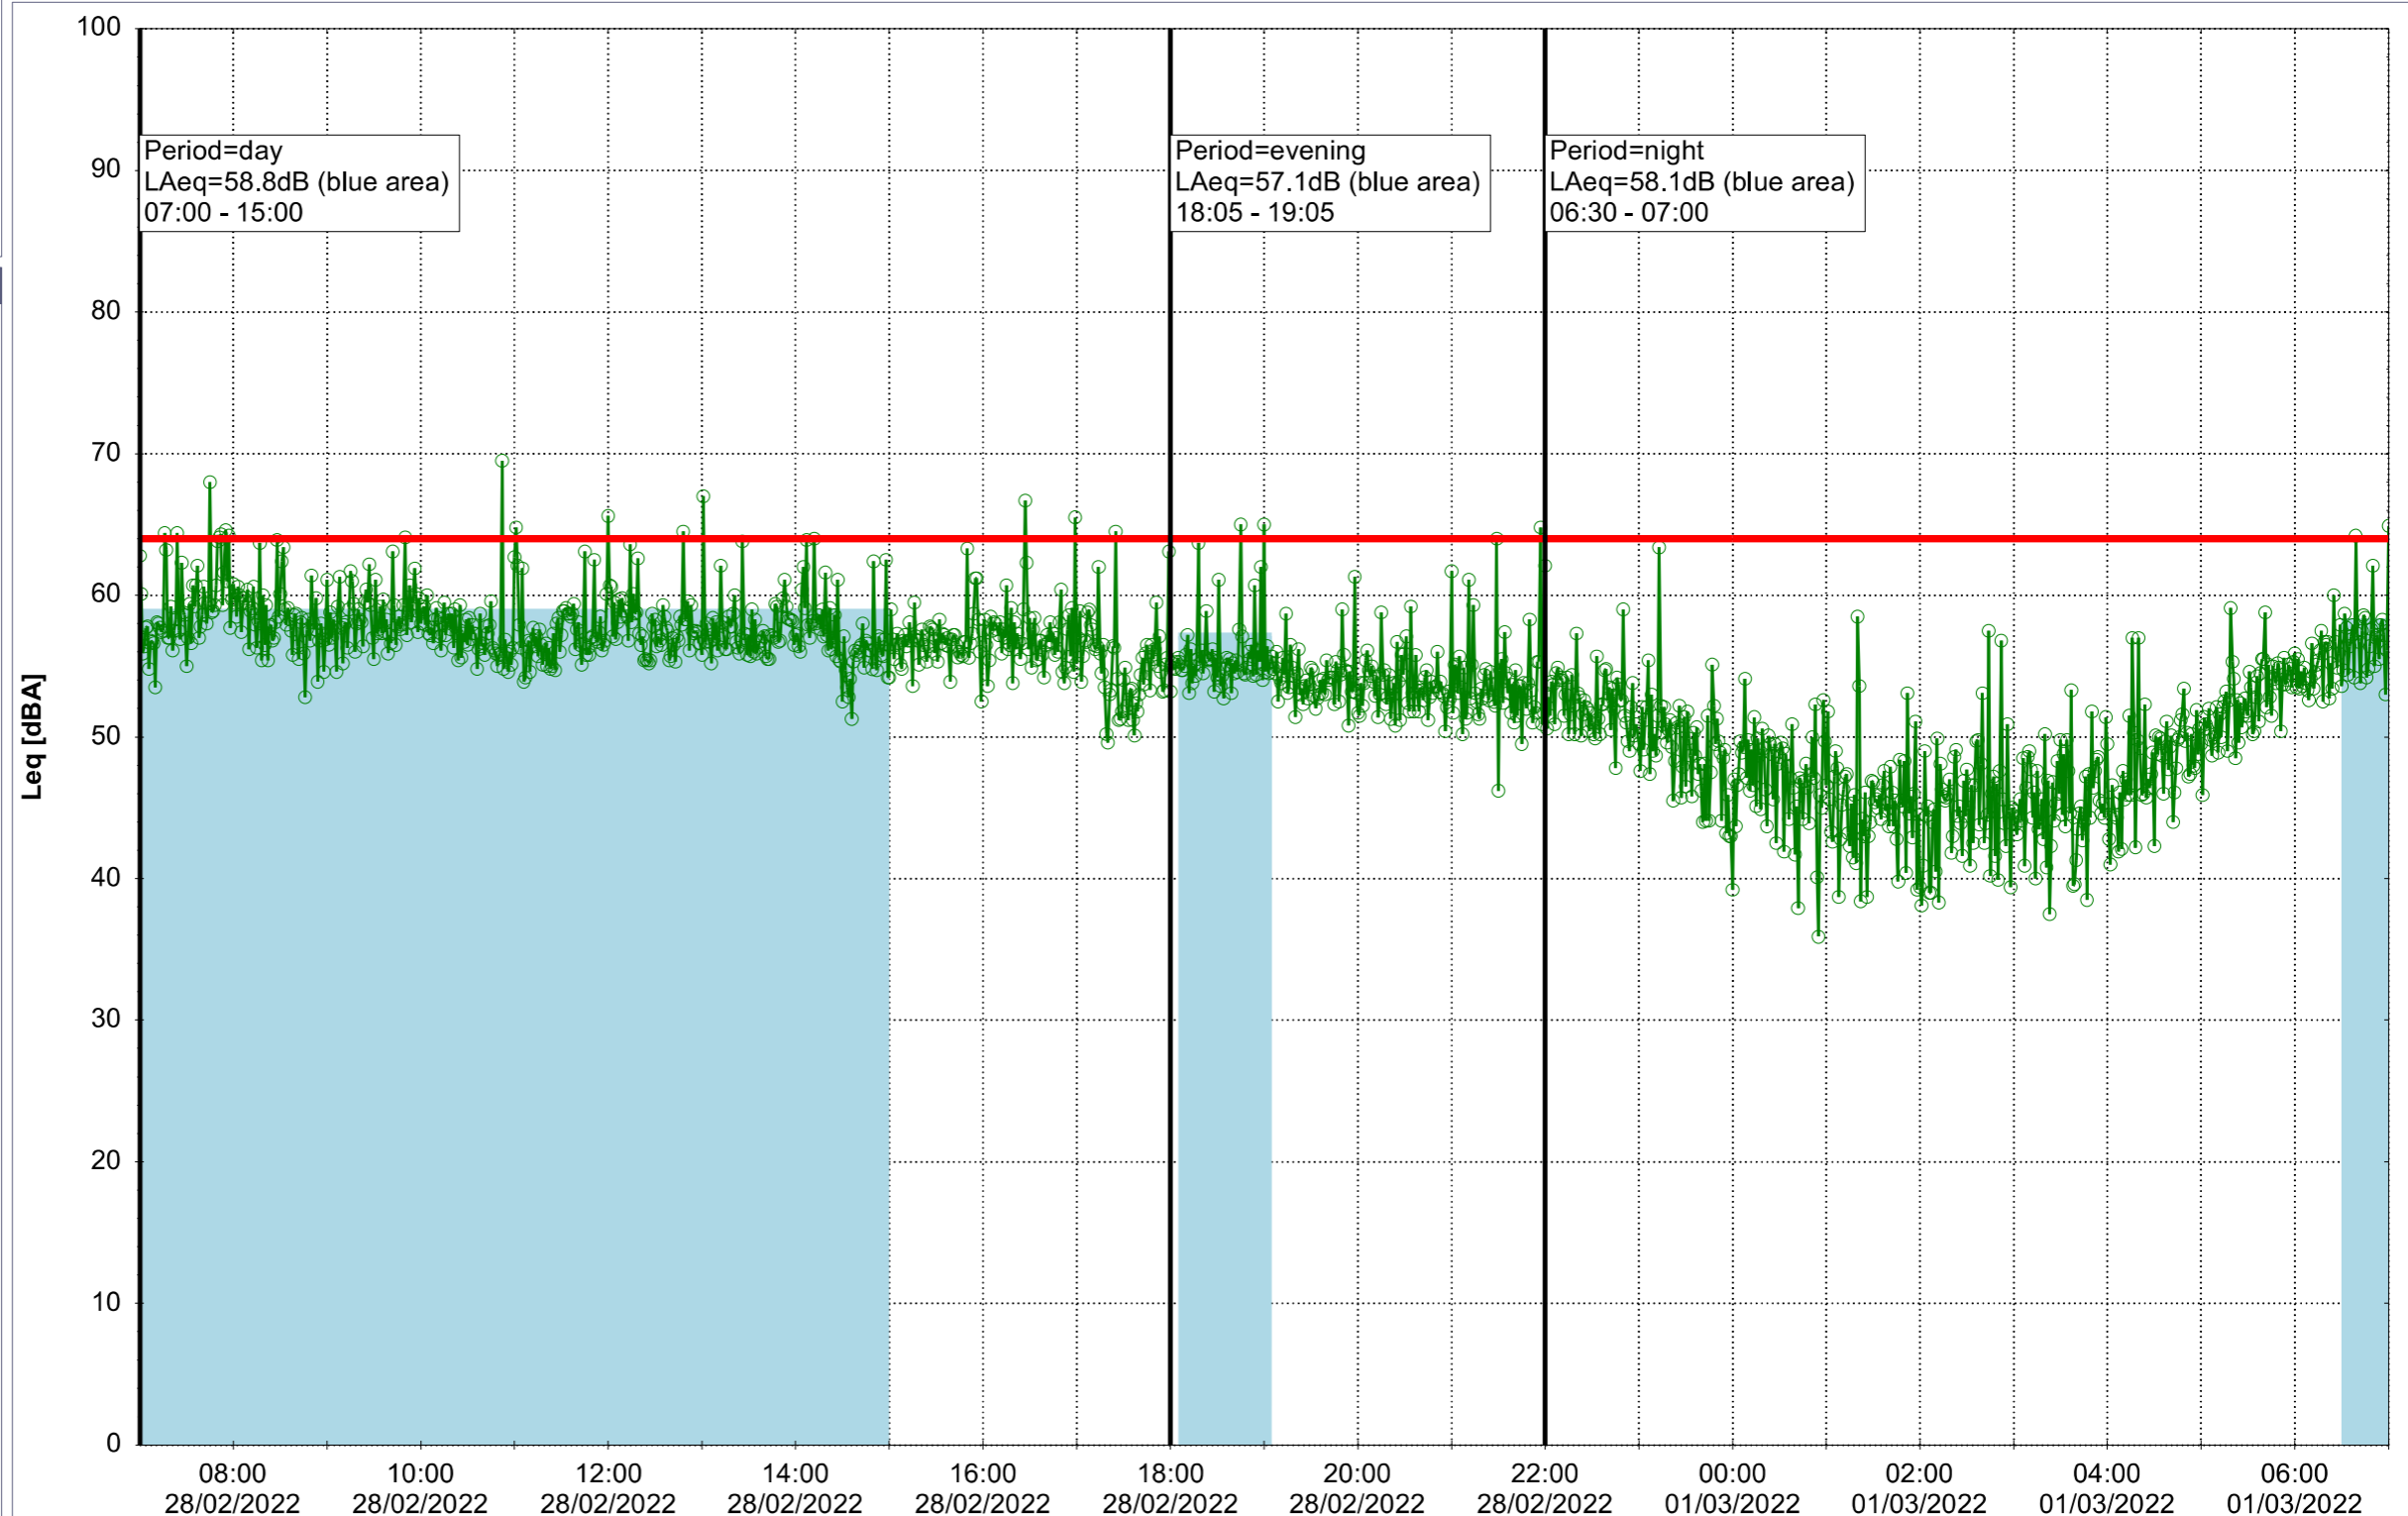

Project: Kronos Sydhavnen  
Construction: Gåsebæk  
Location: N-V

Plan View

Remarks

...

### Noise Time Related Diagram

28/02/2022  
01/03/2022

○○○ GAB\_NS01

Project: Kronos Sydhavnen  
Construction: Gåsebæk  
Location: N-V

Plan View

Remarks

...

### Noise Time Related Diagram

01/03/2022  
02/03/2022

○○○ GAB\_NS01

Project: Kronos Sydhavnen  
Construction: Gåsebæk  
Location: N-V

Plan View

Remarks

...

### Noise Time Related Diagram

02/03/2022

03/03/2022

○○○ GAB\_NS01

Project: Kronos Sydhavnen  
Construction: Gåsebæk  
Location: N-V

Plan View