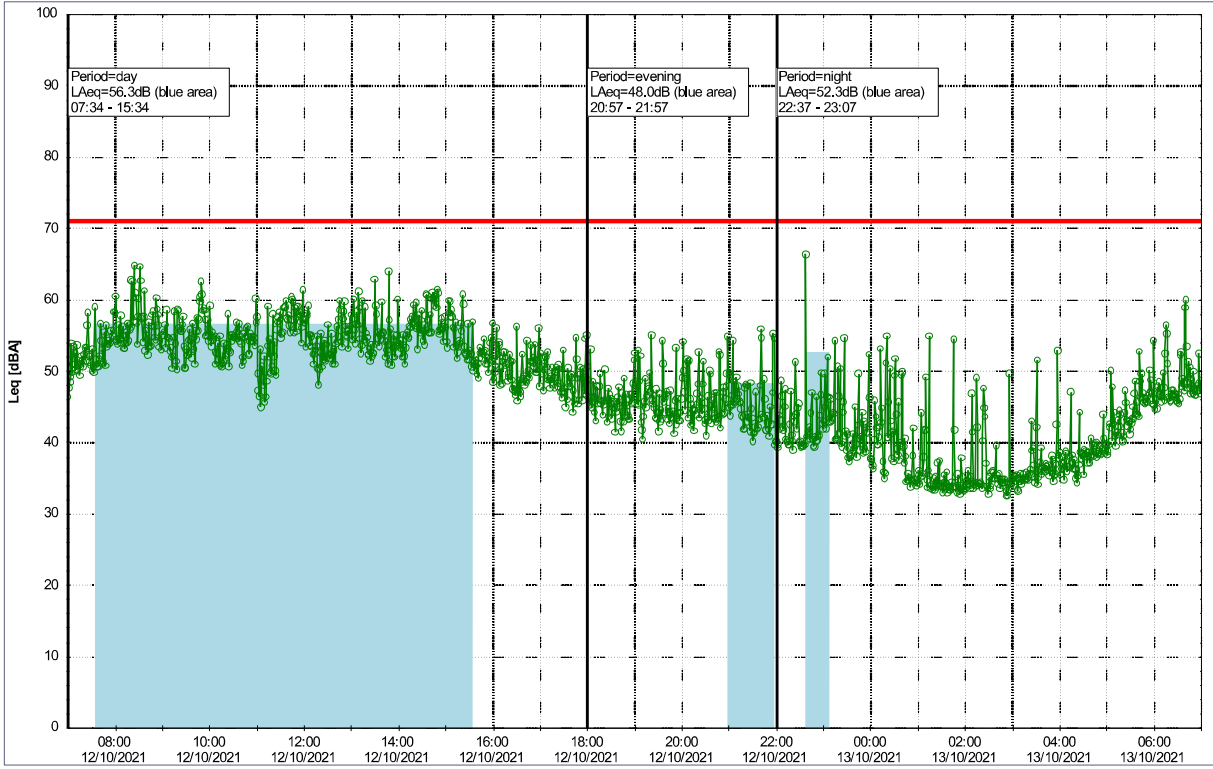

Plan View

Remarks

...

Noise Time Related Diagram

12/10/2021
13/10/2021

ooo NEL_NS01

Project: Kronos Sydhavnen
Construction: Ny Ellebjerg
Location: N-V

Plan View

Remarks

Noise Time Related Diagram

13/10/2021
14/10/2021

ooo NEL_NS01

Project: Kronos Sydhavnen
Construction: Ny Ellebjerg
Location: N-V

Plan View

Remarks

...

ooo NEL_NS01

Project: Kronos Sydhavnen
Construction: Ny Ellebjerg
Location: N-V

Plan View

Remarks

...

Noise Time Related Diagram

16/10/2021
17/10/2021

ooo NEL_NS01

Project: Kronos Sydhavnen
Construction: Ny Ellebjerg
Location: N-V

Plan View

Remarks

Noise Time Related Diagram

17/10/2021
18/10/2021

ooo NEL_NS01