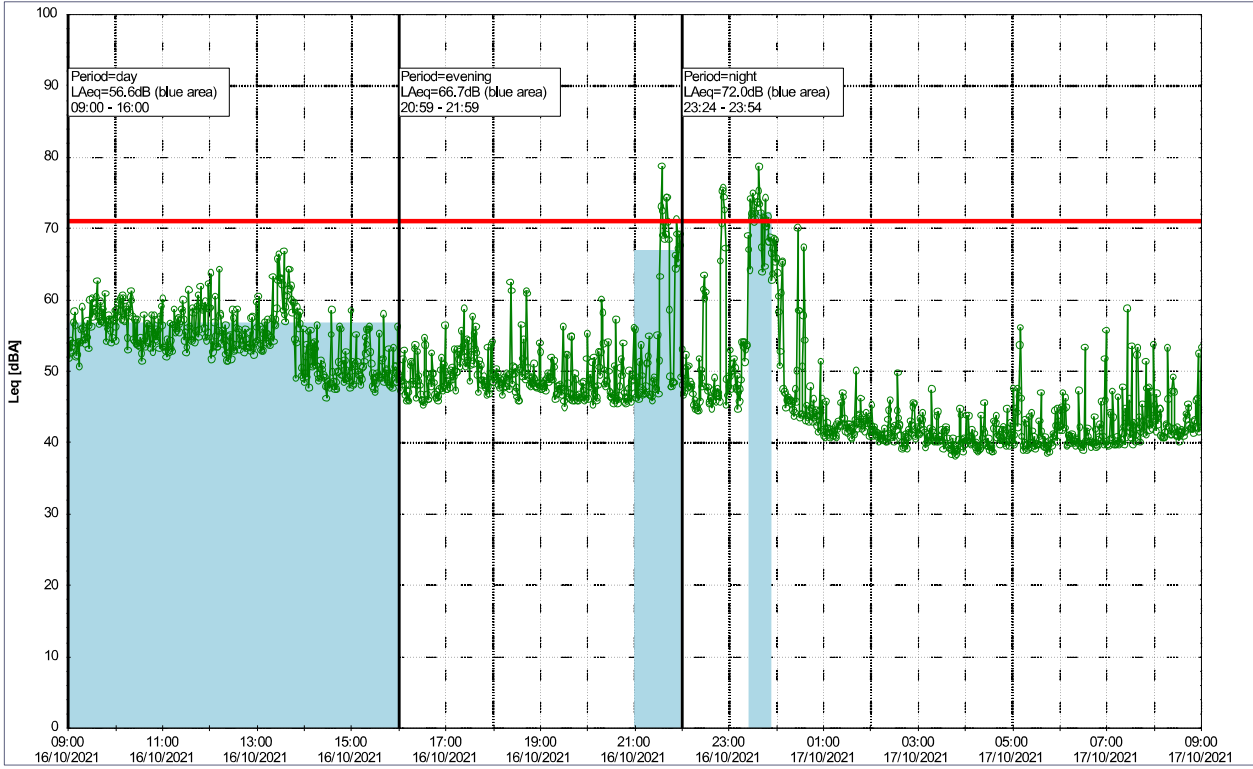

ooo NEL_NS01

Project: Kronos Sydhavnen
Construction: Ny Ellebjerg
Location: N-V

Plan View

Remarks

...

Noise Time Related Diagram

16/10/2021
17/10/2021

ooo NEL_NS01

Project: Kronos Sydhavnen
Construction: Ny Ellebjerg
Location: N-V

Plan View

Remarks

Noise Time Related Diagram

17/10/2021
18/10/2021

ooo NEL_NS01