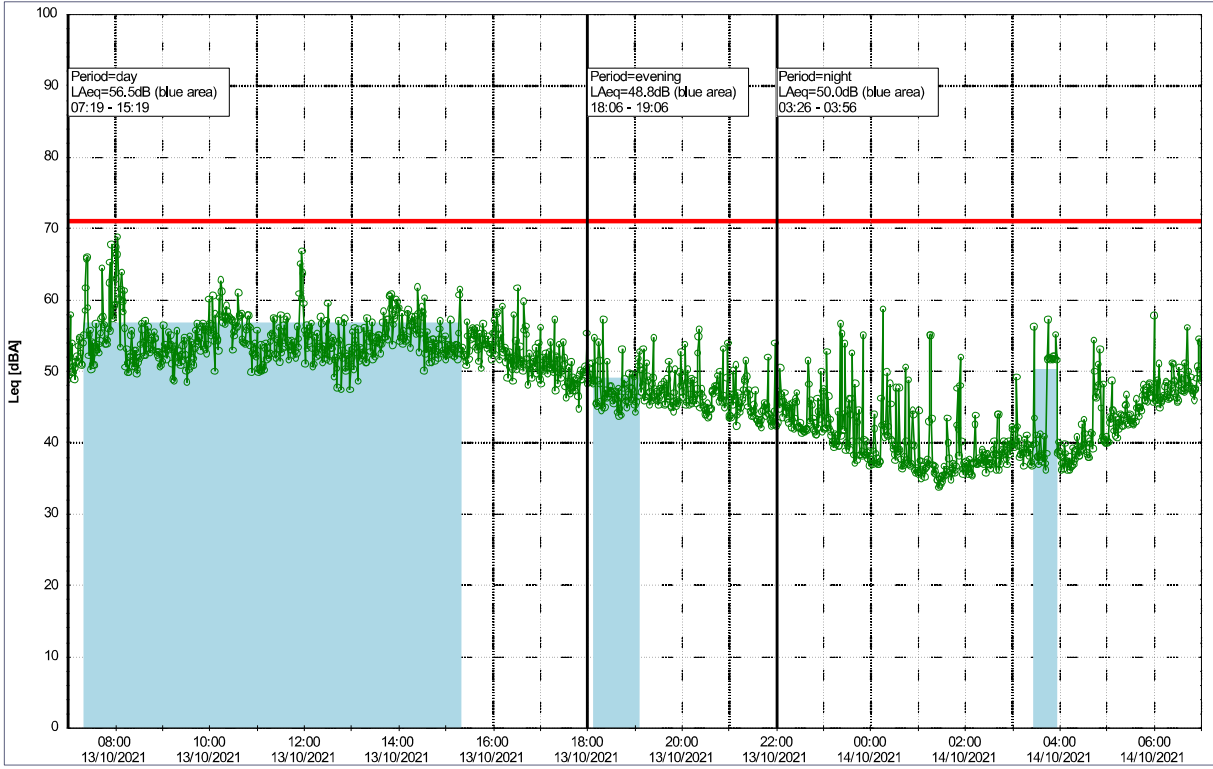

Plan View

Remarks

...

Noise Time Related Diagram

12/10/2021
13/10/2021

ooo NEL_NS01

Project: Kronos Sydhavnen
Construction: Ny Ellebjerg
Location: N-V

Plan View

Remarks

Noise Time Related Diagram

13/10/2021
14/10/2021

ooo NEL_NS01

Project: Kronos Sydhavnen
Construction: Ny Ellebjerg
Location: N-V

Plan View

Remarks

...

ooo NEL_NS01

Project: Kronos Sydhavnen
Construction: Ny Ellebjerg
Location: N-V

Plan View

Remarks

...

Noise Time Related Diagram

16/10/2021
17/10/2021

ooo NEL_NS01

Project: Kronos Sydhavnen
Construction: Ny Ellebjerg
Location: N-V

Plan View

Remarks

Noise Time Related Diagram

17/10/2021
18/10/2021

ooo NEL_NS01