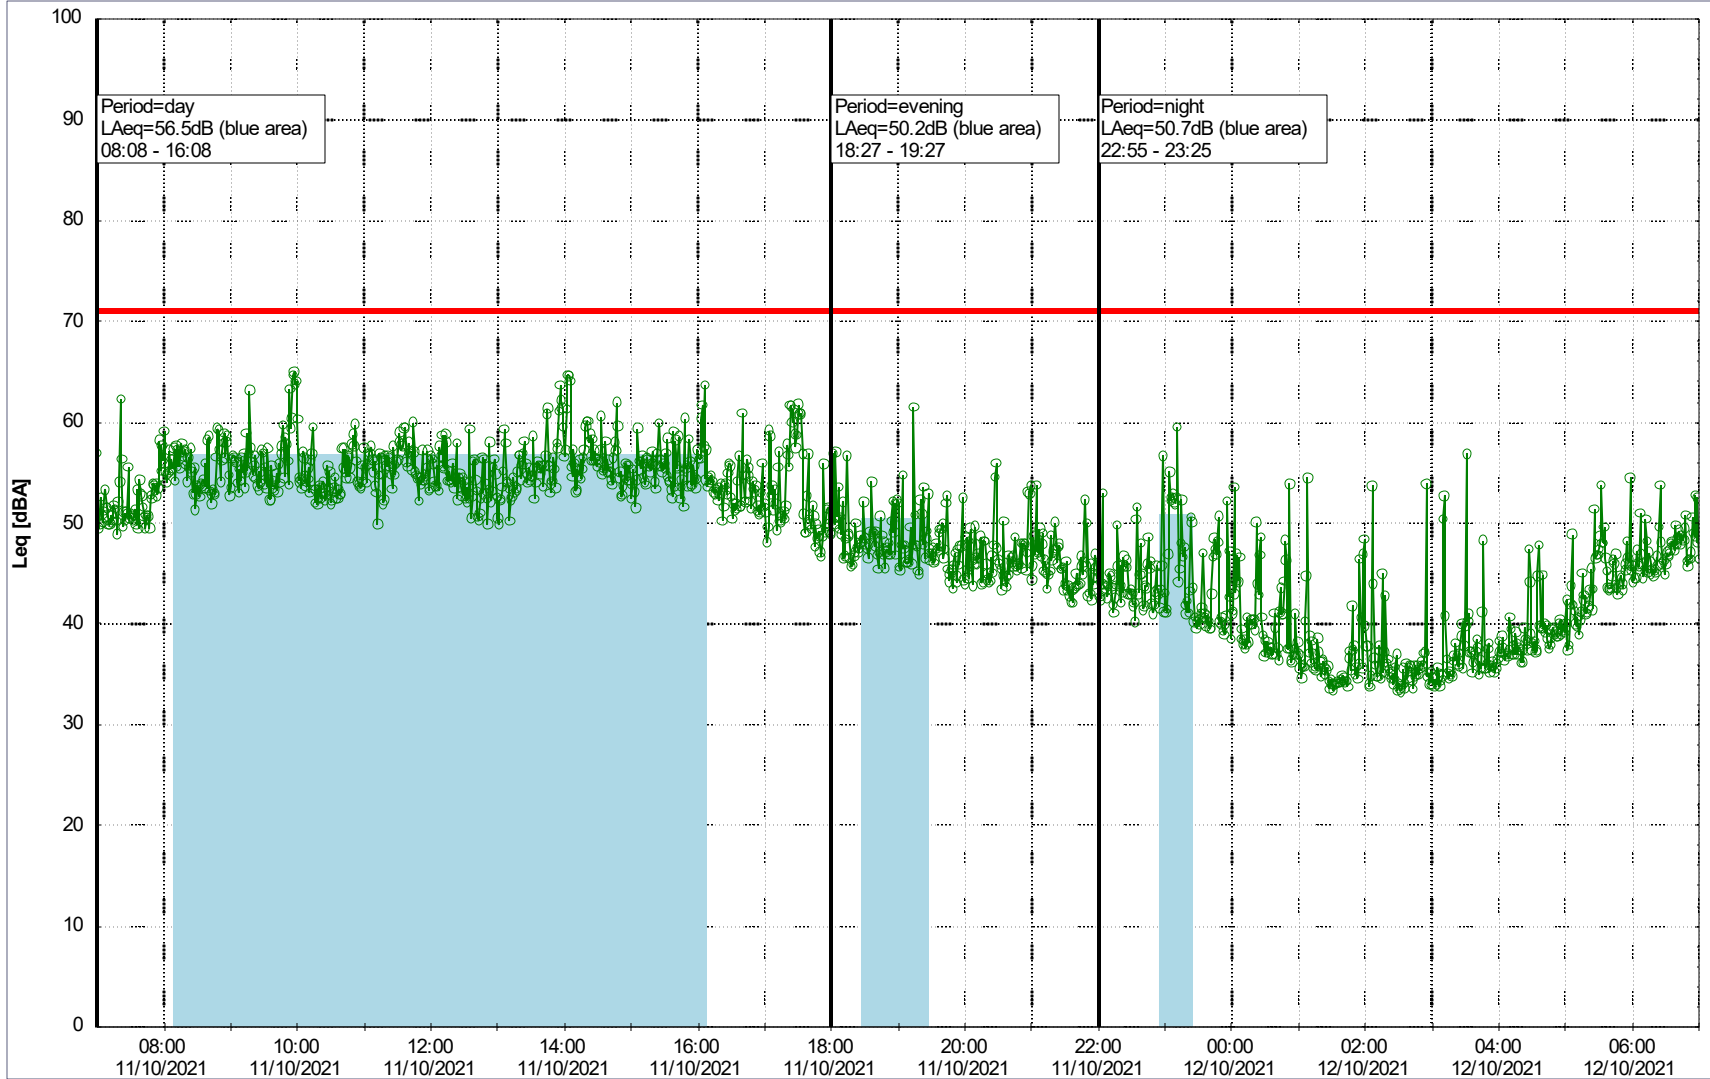

Project: Kronos Sydhavnen
Construction: Ny Ellebjerg
Location: N-V

Plan View

Remarks

...

Noise Time Related Diagram

11/10/2021
12/10/2021

○○○ NEL_NS01

Project: Kronos Sydhavnen
Construction: Ny Ellebjerg
Location: N-V

Plan View

Remarks

...

Noise Time Related Diagram

12/10/2021
13/10/2021

ooo NEL_NS01

Project: Kronos Sydhavnen
Construction: Ny Ellebjerg
Location: N-V

Plan View

ooo NEL_NS01

Project: Kronos Sydhavnen
Construction: Ny Ellebjerg
Location: N-V

Plan View

Remarks

...

Noise Time Related Diagram

16/10/2021
17/10/2021

ooo NEL_NS01

Project: Kronos Sydhavnen
Construction: Ny Ellebjerg
Location: N-V

Plan View

Remarks

Noise Time Related Diagram

17/10/2021
18/10/2021

ooo NEL_NS01