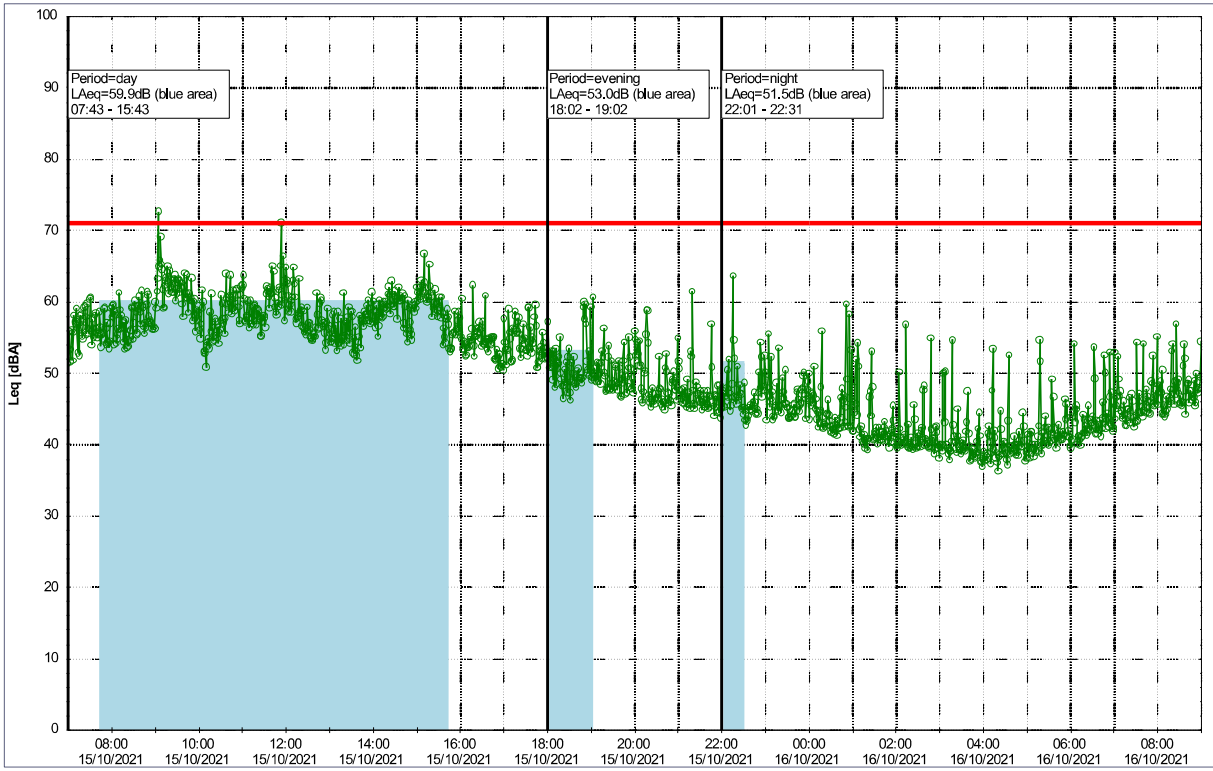

Noise Time Related Diagram

14/10/2021
15/10/2021

ooo NEL_NS01

Project: Kronos Sydhavnen
Construction: Ny Ellebjerg
Location: N-V

Plan View

Remarks

Noise Time Related Diagram

15/10/2021
16/10/2021

ooo NEL_NS01

Project: Kronos Sydhavnen
Construction: Ny Ellebjerg
Location: N-V

Plan View

Remarks

...

Noise Time Related Diagram

16/10/2021
17/10/2021

ooo NEL_NS01

Project: Kronos Sydhavnen
Construction: Ny Ellebjerg
Location: N-V

Plan View

Remarks

Noise Time Related Diagram

17/10/2021
18/10/2021

ooo NEL_NS01