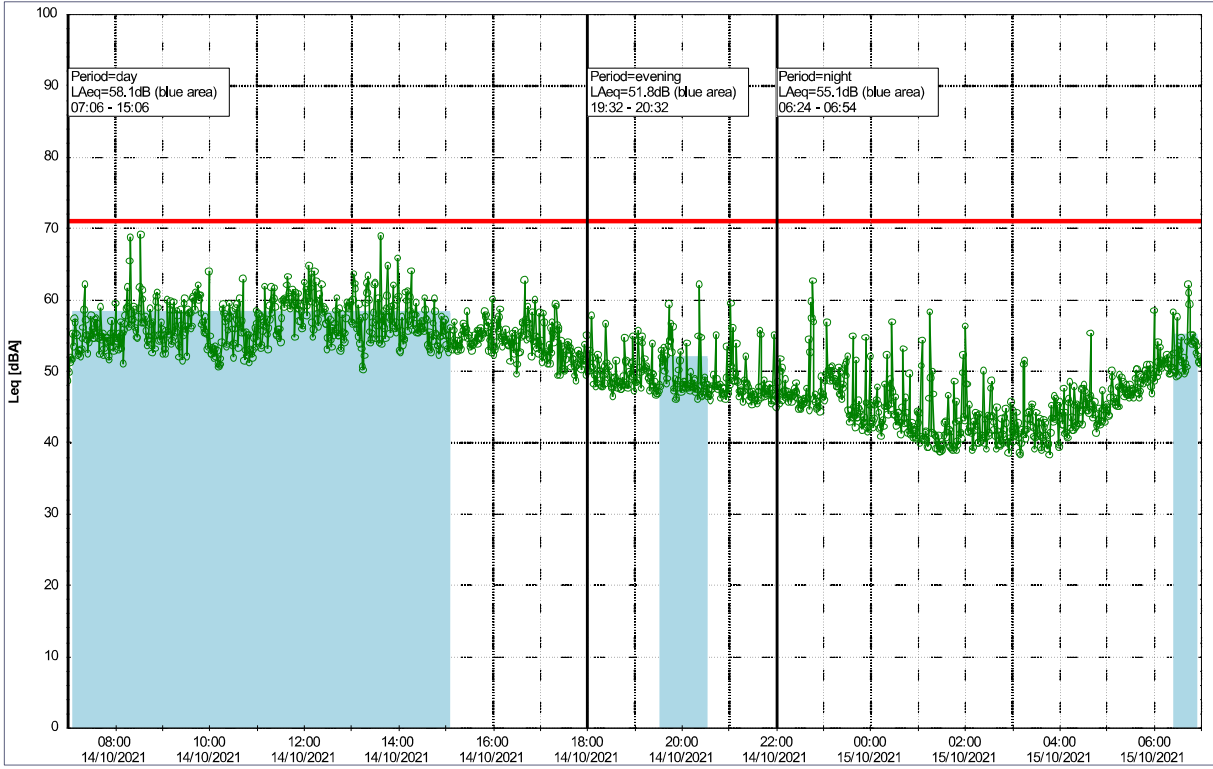

Remarks

Noise Time Related Diagram

13/10/2021
14/10/2021

ooo NEL_NS01

Project: Kronos Sydhavnen
Construction: Ny Ellebjerg
Location: N-V

Plan View

Remarks

...

Noise Time Related Diagram

14/10/2021
15/10/2021

ooo NEL_NS01

Project: Kronos Sydhavnen
Construction: Ny Ellebjerg
Location: N-V

Plan View

Remarks

Noise Time Related Diagram

15/10/2021
16/10/2021

ooo NEL_NS01

Project: Kronos Sydhavnen
Construction: Ny Ellebjerg
Location: N-V

Plan View

Remarks

...

Noise Time Related Diagram

16/10/2021
17/10/2021

ooo NEL_NS01

Project: Kronos Sydhavnen
Construction: Ny Ellebjerg
Location: N-V

Plan View

Remarks

Noise Time Related Diagram

17/10/2021
18/10/2021

ooo NEL_NS01