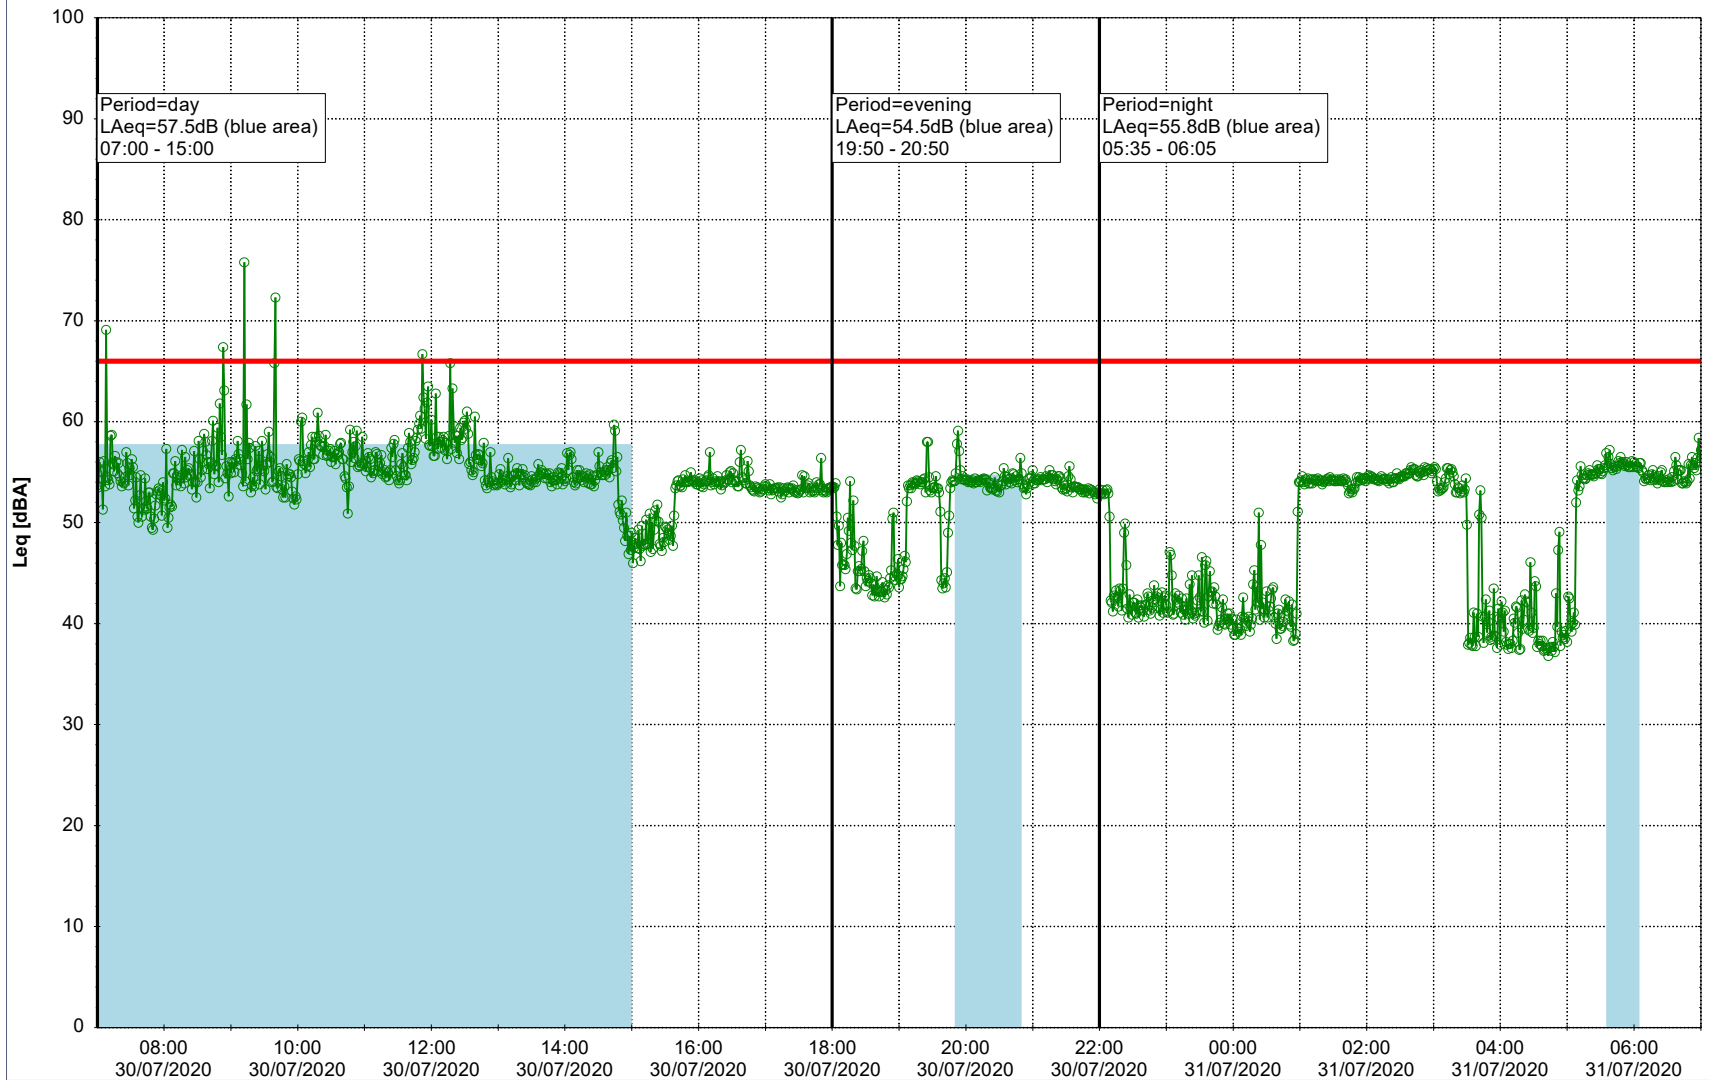

### Noise Time Related Diagram

29/07/2020  
30/07/2020

○○○ EBR-OVK\_NS02

Project: Kronos Sydhavnen  
Construction: Enghave Brygge  
Location: N-V

Plan View

Remarks

...

### Noise Time Related Diagram

30/07/2020  
31/07/2020

○○○ EBR-OVK\_NS02

Project: Kronos Sydhavnen  
Construction: Enghave Brygge  
Location: N-V

Plan View

Remarks

...

### Noise Time Related Diagram

31/07/2020  
01/08/2020

○○○○ EBR-OVK\_NS02

Project: Kronos Sydhavnen  
Construction: Enghave Brygge  
Location: N-V

Plan View

Remarks

...

### Noise Time Related Diagram

01/08/2020  
02/08/2020

○○○○ EBR-OVK\_NS02

Project: Kronos Sydhavnen  
Construction: Enghave Brygge  
Location: N-V

Plan View

Remarks

...