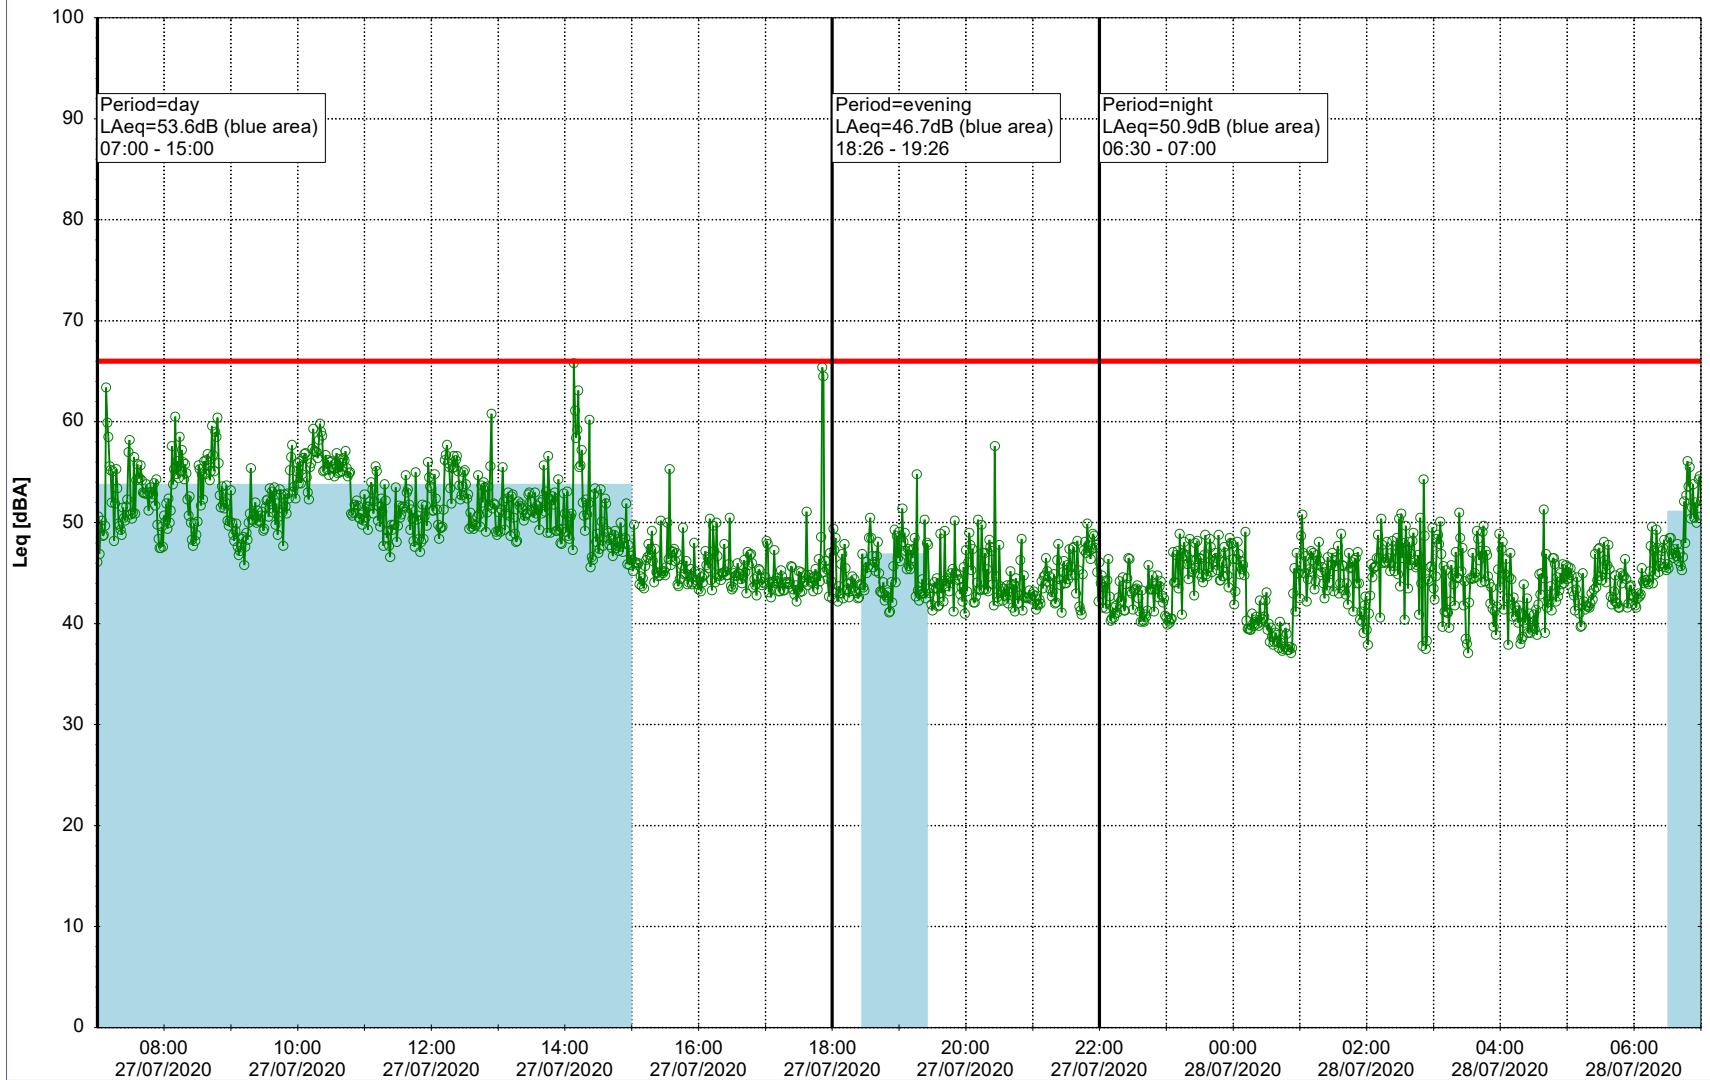

Project: Kronos Sydhavnen  
Construction: Enghave Brygge  
Location: N-V

Plan View

Remarks

...

### Noise Time Related Diagram

27/07/2020  
28/07/2020

○○○ EBR-OVK\_NS02

Project: Kronos Sydhavnen  
Construction: Enghave Brygge  
Location: N-V

Plan View

Remarks

...

### Noise Time Related Diagram

28/07/2020  
29/07/2020

○○○ EBR-OVK\_NS02

Project: Kronos Sydhavnen  
Construction: Enghave Brygge  
Location: N-V

Plan View

Remarks

...