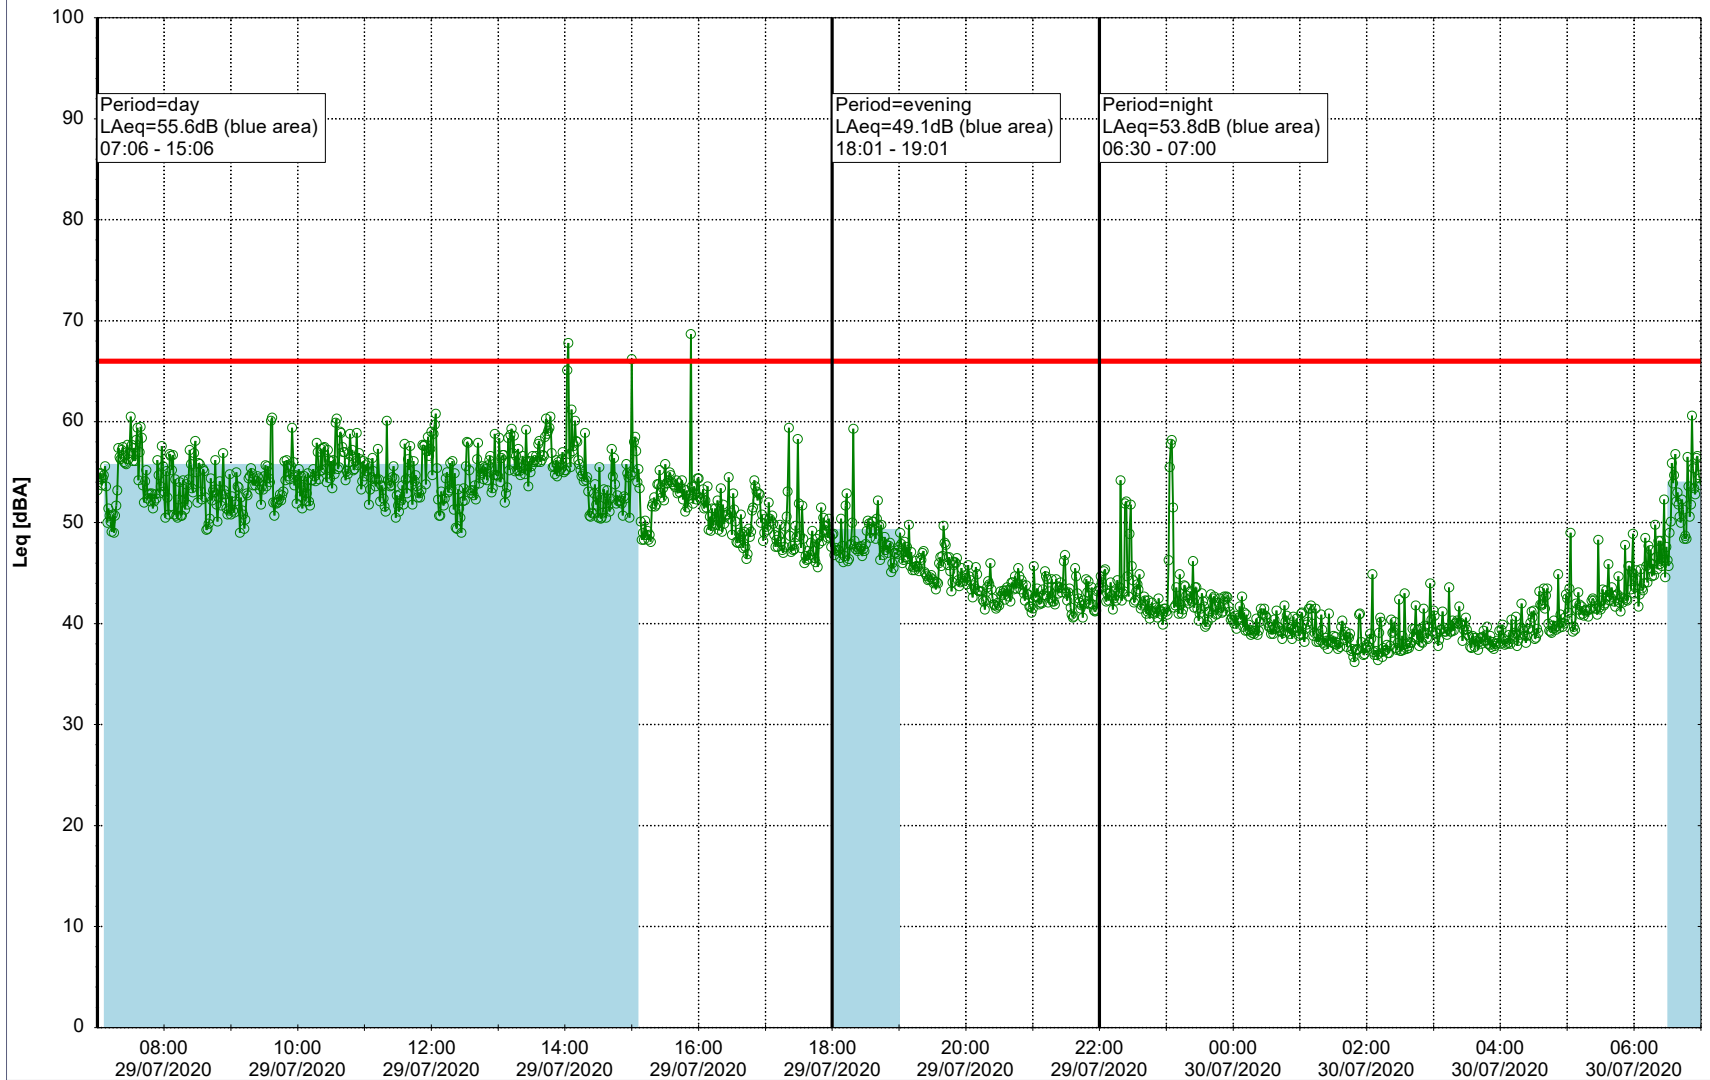

### Noise Time Related Diagram

28/07/2020  
29/07/2020

○○○ EBR-OVK\_NS02

Project: Kronos Sydhavnen  
Construction: Enghave Brygge  
Location: N-V

Plan View

Remarks

...

### Noise Time Related Diagram

29/07/2020  
30/07/2020

○○○ EBR-OVK\_NS02

Project: Kronos Sydhavnen  
Construction: Enghave Brygge  
Location: N-V

Plan View

Remarks

...