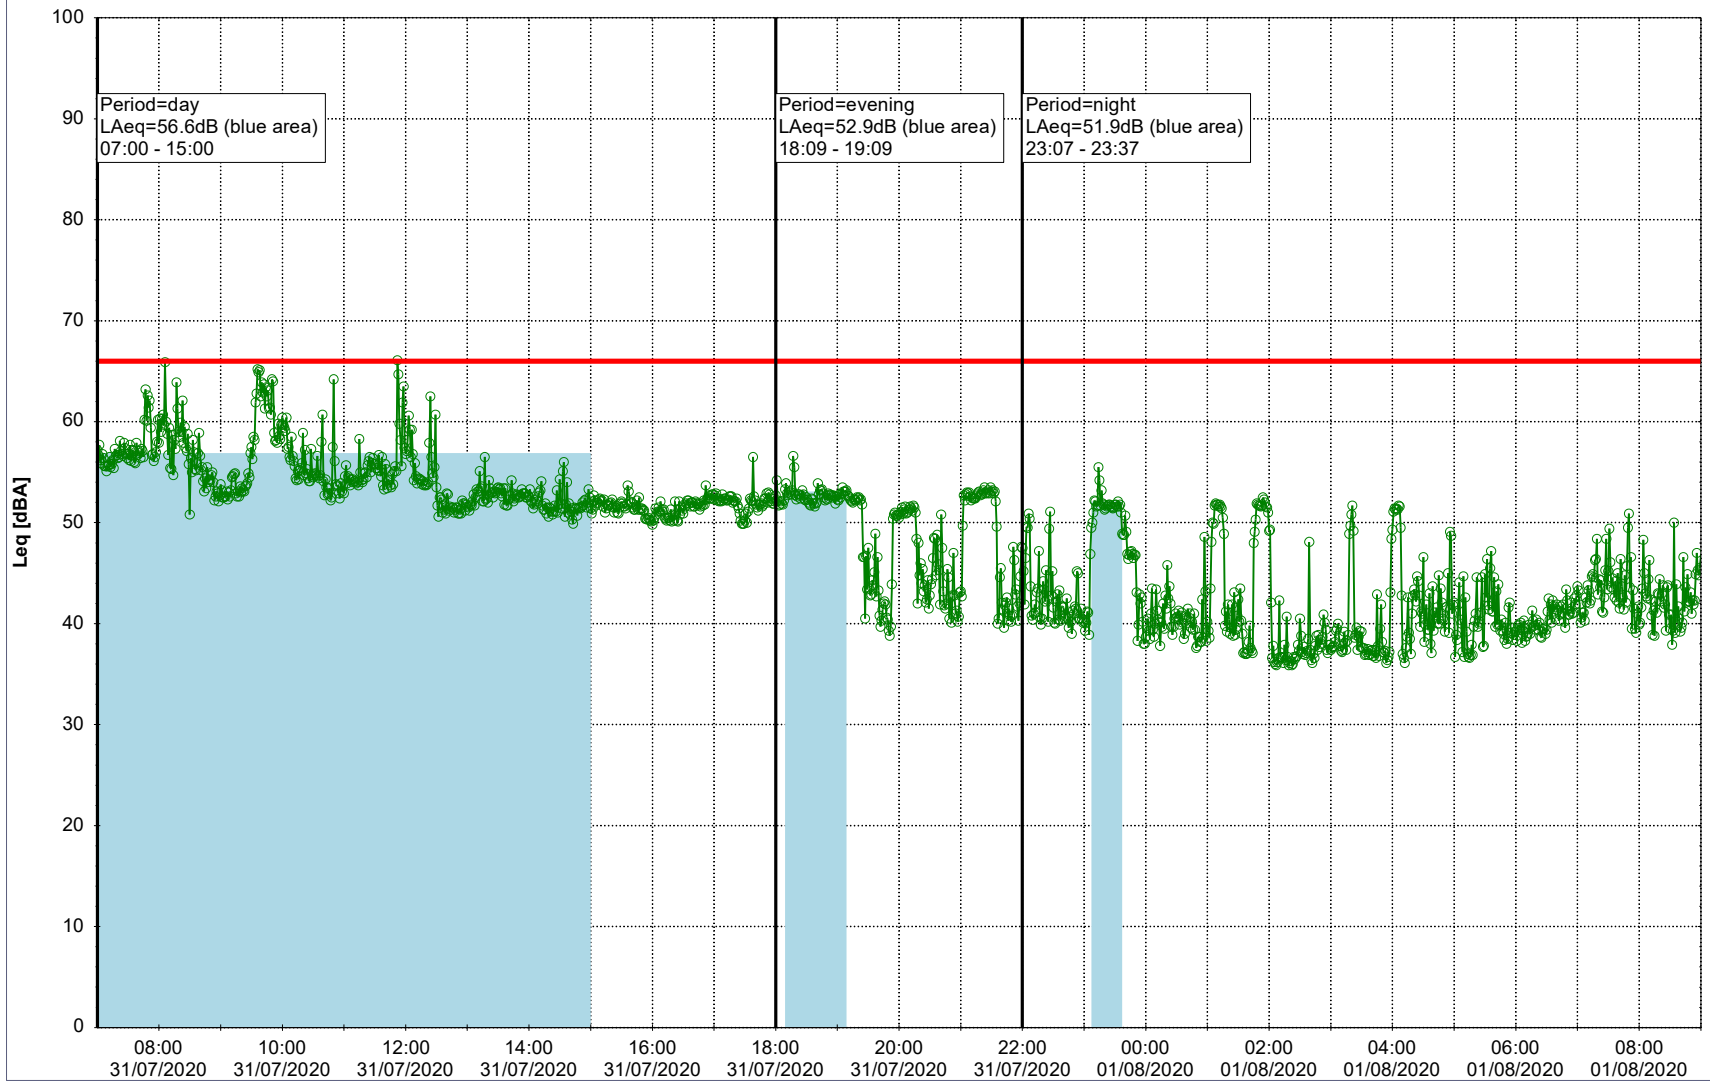

### Noise Time Related Diagram

29/07/2020  
30/07/2020

○○○ EBR-OVK\_NS02

Project: Kronos Sydhavnen  
Construction: Enghave Brygge  
Location: N-V

Plan View

Remarks

...

### Noise Time Related Diagram

30/07/2020  
31/07/2020

○○○ EBR-OVK\_NS02

Project: Kronos Sydhavnen  
Construction: Enghave Brygge  
Location: N-V

Plan View

Remarks

...

### Noise Time Related Diagram

31/07/2020  
01/08/2020

○○○○ EBR-OVK\_NS02

Project: Kronos Sydhavnen  
Construction: Enghave Brygge  
Location: N-V

Plan View

Remarks

...

### Noise Time Related Diagram

01/08/2020  
02/08/2020

○○○○ EBR-OVK\_NS02

Project: Kronos Sydhavnen  
Construction: Enghave Brygge  
Location: N-V

Plan View

Remarks

...