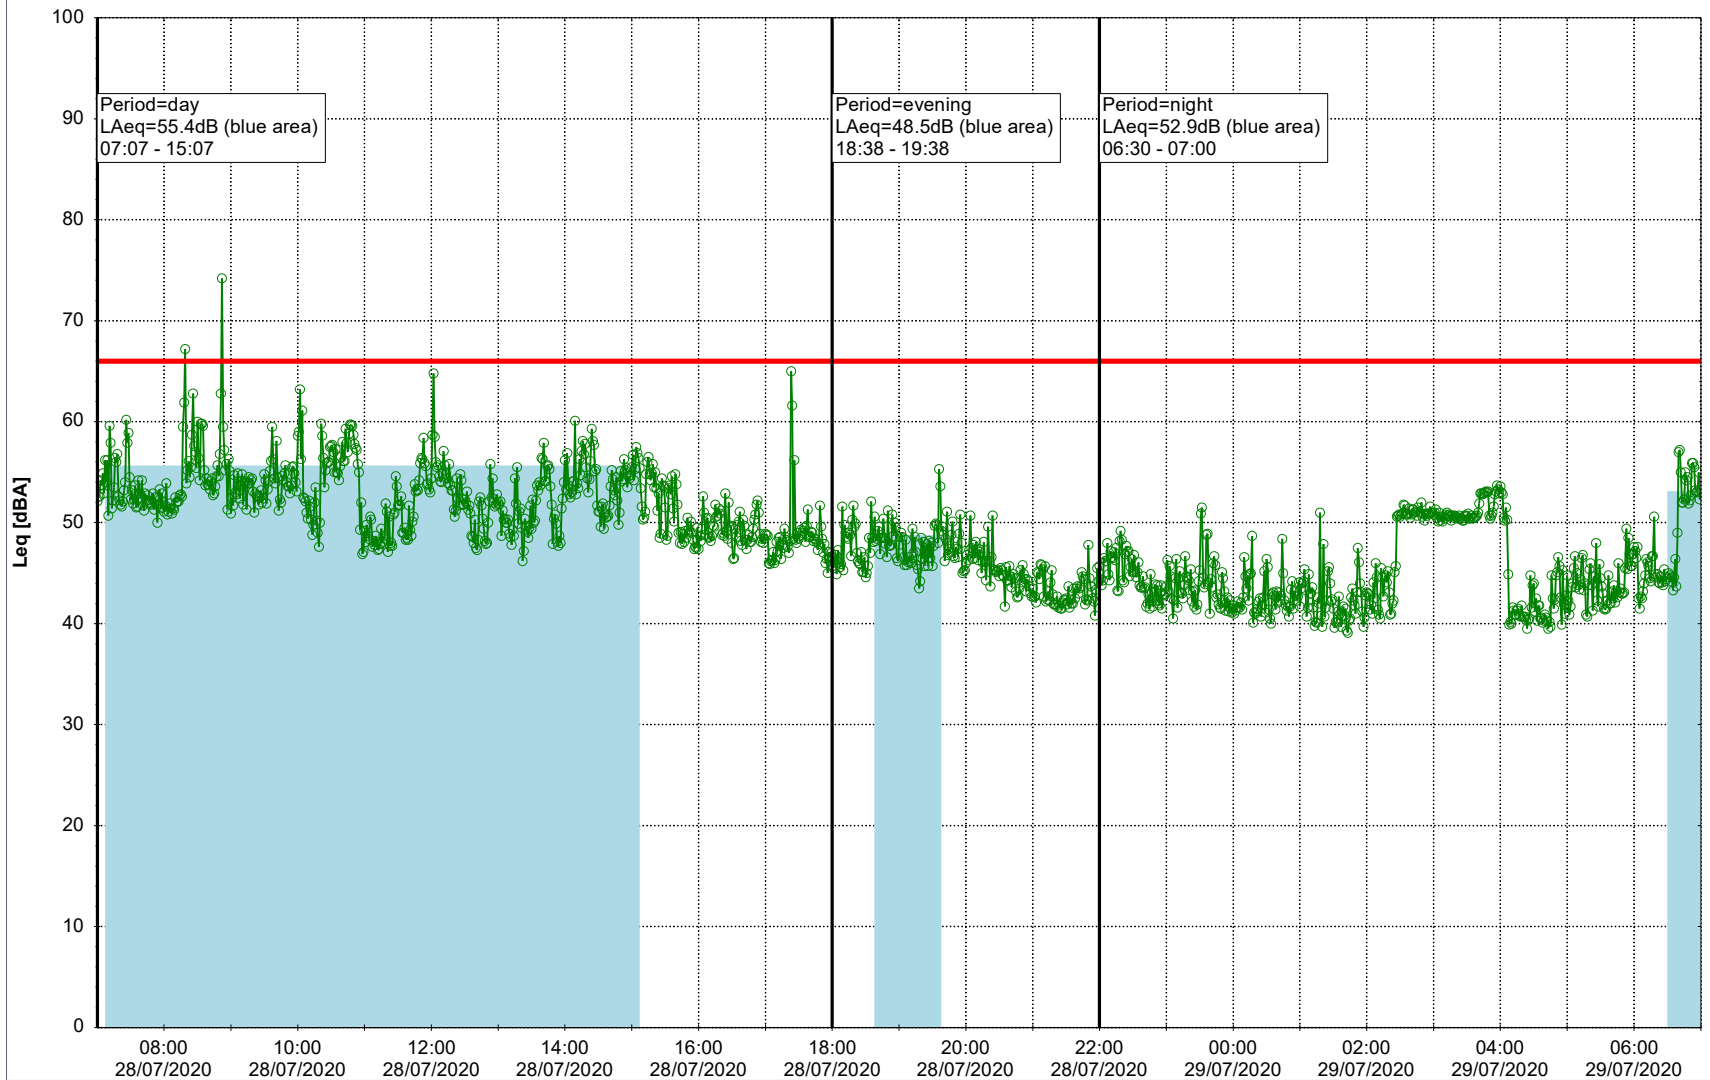

### Noise Time Related Diagram

27/07/2020  
28/07/2020

○○○ EBR-OVK\_NS02

Project: Kronos Sydhavnen  
Construction: Enghave Brygge  
Location: N-V

Plan View

Remarks

...

### Noise Time Related Diagram

28/07/2020  
29/07/2020

○○○ EBR-OVK\_NS02

Project: Kronos Sydhavnen  
Construction: Enghave Brygge  
Location: N-V

Plan View

Remarks

...