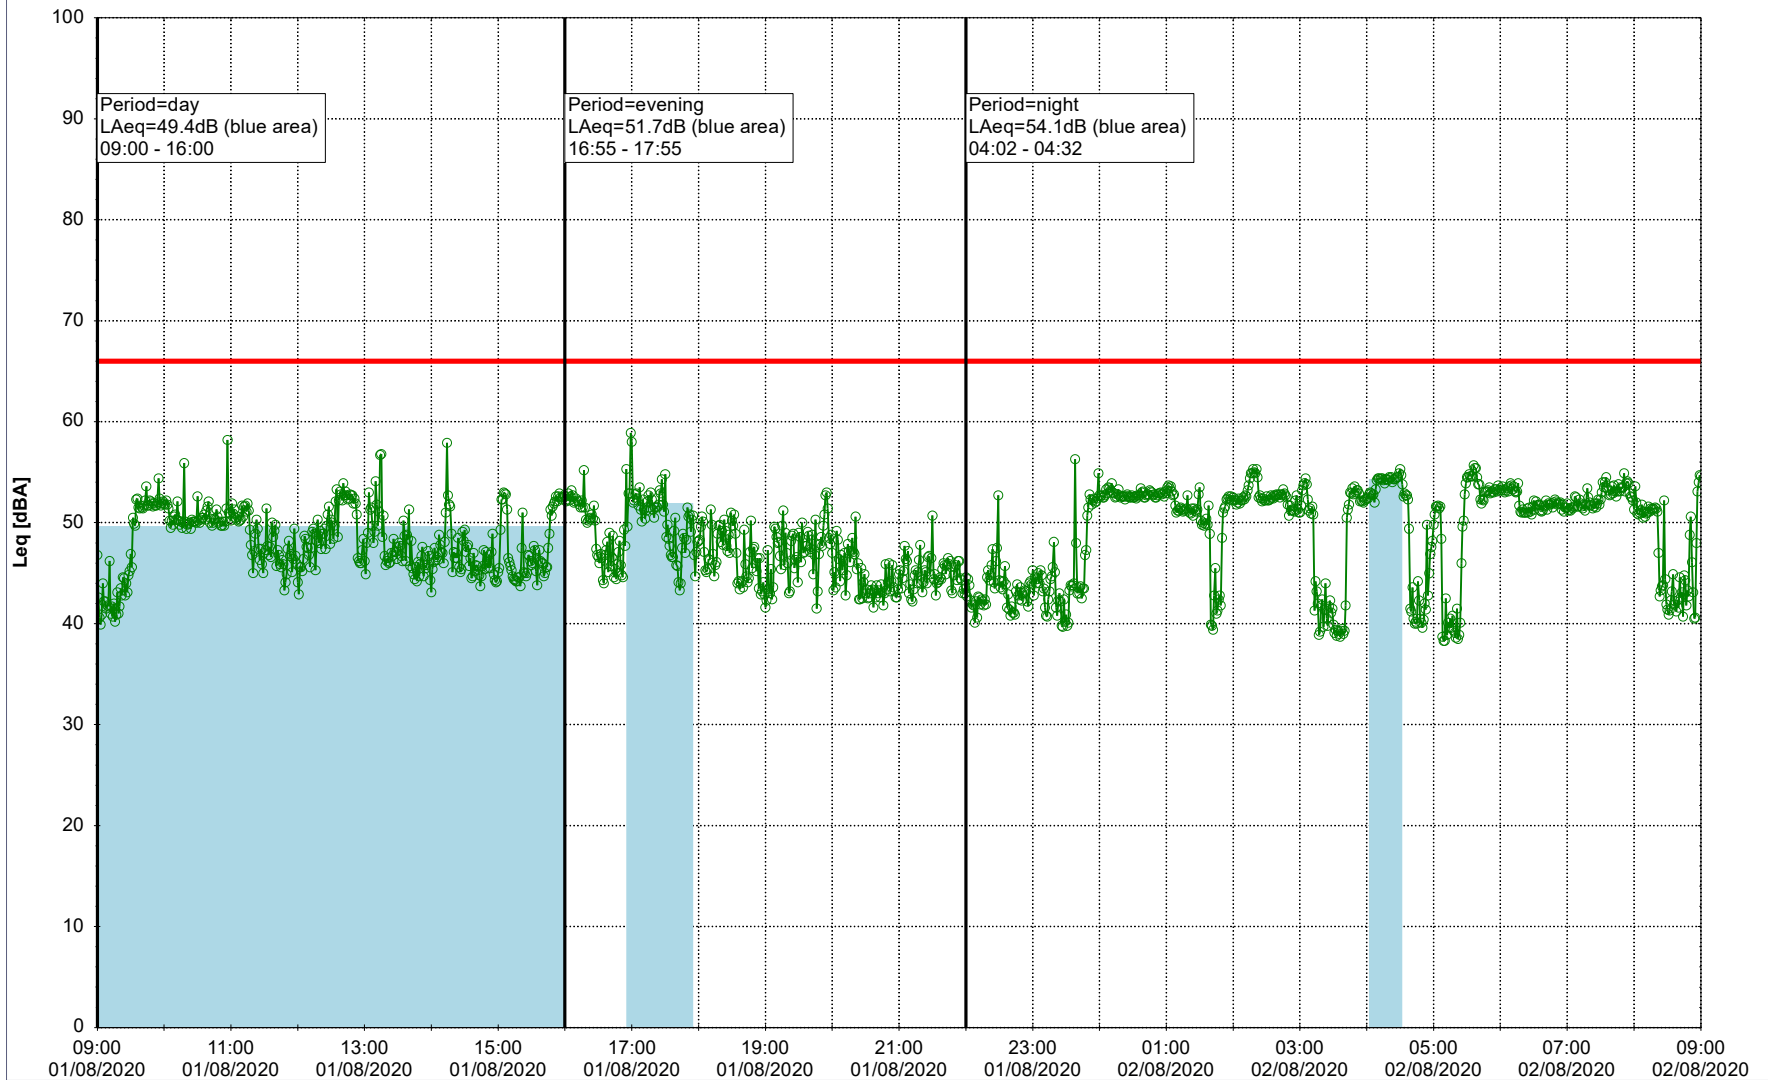

### Noise Time Related Diagram

30/07/2020  
31/07/2020

○○○ EBR-OVK\_NS02

Project: Kronos Sydhavnen  
Construction: Enghave Brygge  
Location: N-V

Plan View

Remarks

...

### Noise Time Related Diagram

31/07/2020  
01/08/2020

○○○○ EBR-OVK\_NS02

Project: Kronos Sydhavnen  
Construction: Enghave Brygge  
Location: N-V

Plan View

Remarks

...

### Noise Time Related Diagram

01/08/2020  
02/08/2020

○○○○ EBR-OVK\_NS02

Project: Kronos Sydhavnen  
Construction: Enghave Brygge  
Location: N-V

Plan View

Remarks

...