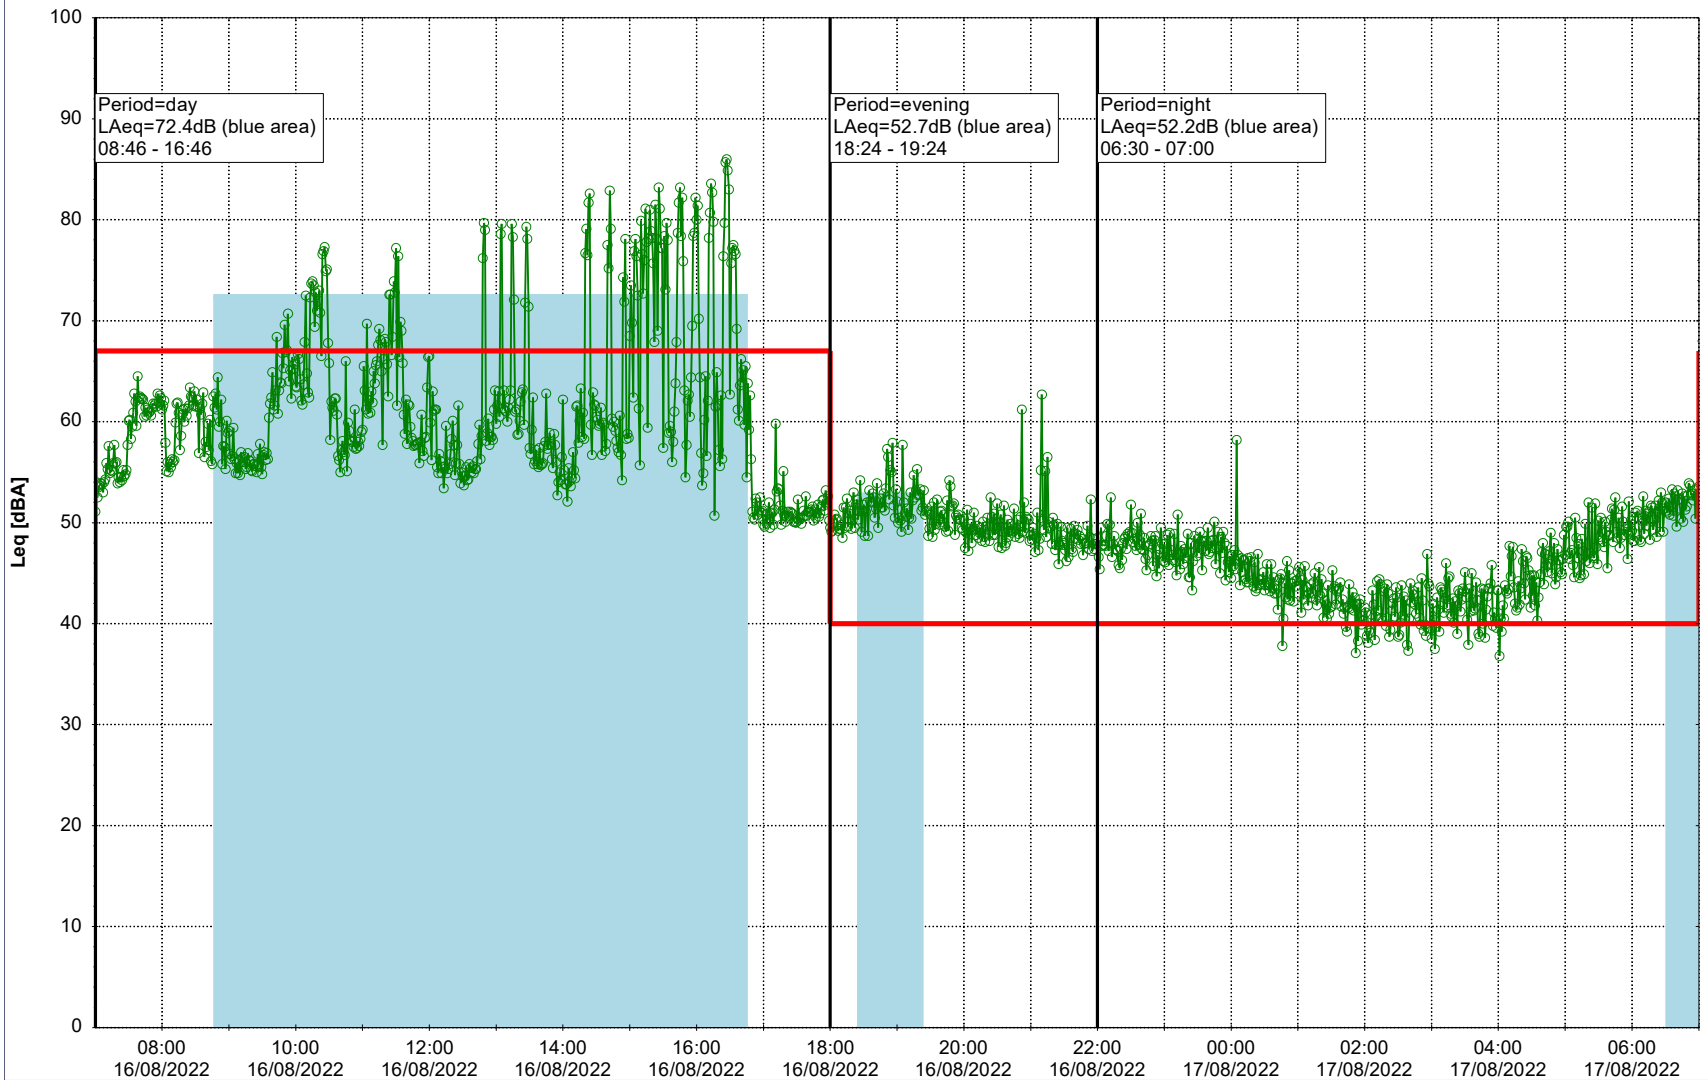

### Noise Time Related Diagram

15/08/2022  
16/08/2022

SLU\_NS01

**Project:** Kronos Sydhavnen  
**Construction:** Sluseholmen  
**Location:** N-V

Plan View

0 5 10 15 20 [m]

Remarks

...

### Noise Time Related Diagram

16/08/2022  
17/08/2022

○○○○ SLU\_NS01

**Project:** Kronos Sydhavnen  
**Construction:** Sluseholmen  
**Location:** N-V

Plan View

0 5 10 15 20 [m]

Remarks

...

### Noise Time Related Diagram

19/08/2022  
20/08/2022

SLU\_NS01

**Project:** Kronos Sydhavnen  
**Construction:** Sluseholmen  
**Location:** N-V

Plan View

0 5 10 15 20 [m]

Remarks

...

### Noise Time Related Diagram

20/08/2022  
21/08/2022

○○○○ SLU\_NS01

Project: Kronos Sydhavnen  
Construction: Sluseholmen  
Location: N-V

Plan View

0 5 10 15 20 [m]

Remarks

...