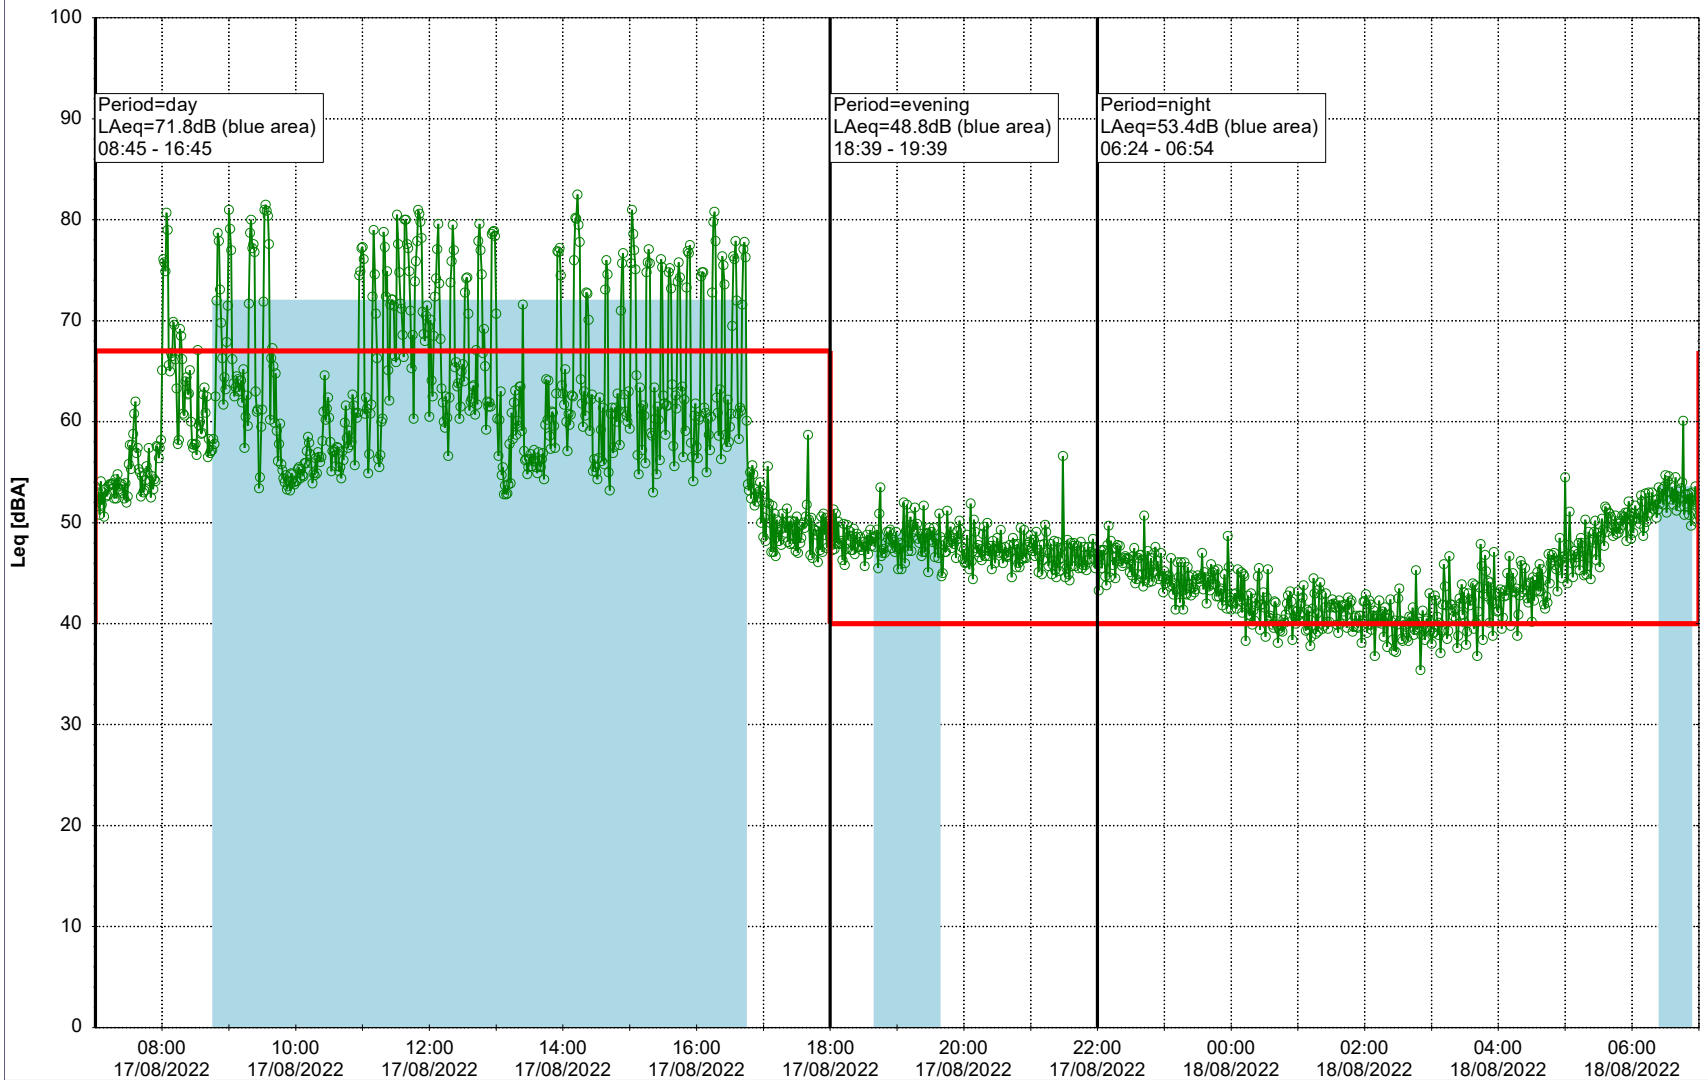

### Noise Time Related Diagram

16/08/2022  
17/08/2022

○○○○ SLU\_NS01

**Project:** Kronos Sydhavnen  
**Construction:** Sluseholmen  
**Location:** N-V

Plan View

0 5 10 15 20 [m]

Remarks

...

### Noise Time Related Diagram

17/08/2022  
18/08/2022

○○○○ SLU\_NS01

**Project:** Kronos Sydhavnen  
**Construction:** Sluseholmen  
**Location:** N-V

Plan View

0 5 10 15 20 [m]

Remarks

...

### Noise Time Related Diagram

19/08/2022  
20/08/2022

SLU\_NS01

**Project:** Kronos Sydhavnen  
**Construction:** Sluseholmen  
**Location:** N-V

Plan View

0 5 10 15 20 [m]

Remarks

...

### Noise Time Related Diagram

20/08/2022  
21/08/2022

○○○○ SLU\_NS01

Project: Kronos Sydhavnen  
Construction: Sluseholmen  
Location: N-V

Plan View

0 5 10 15 20 [m]

Remarks

...