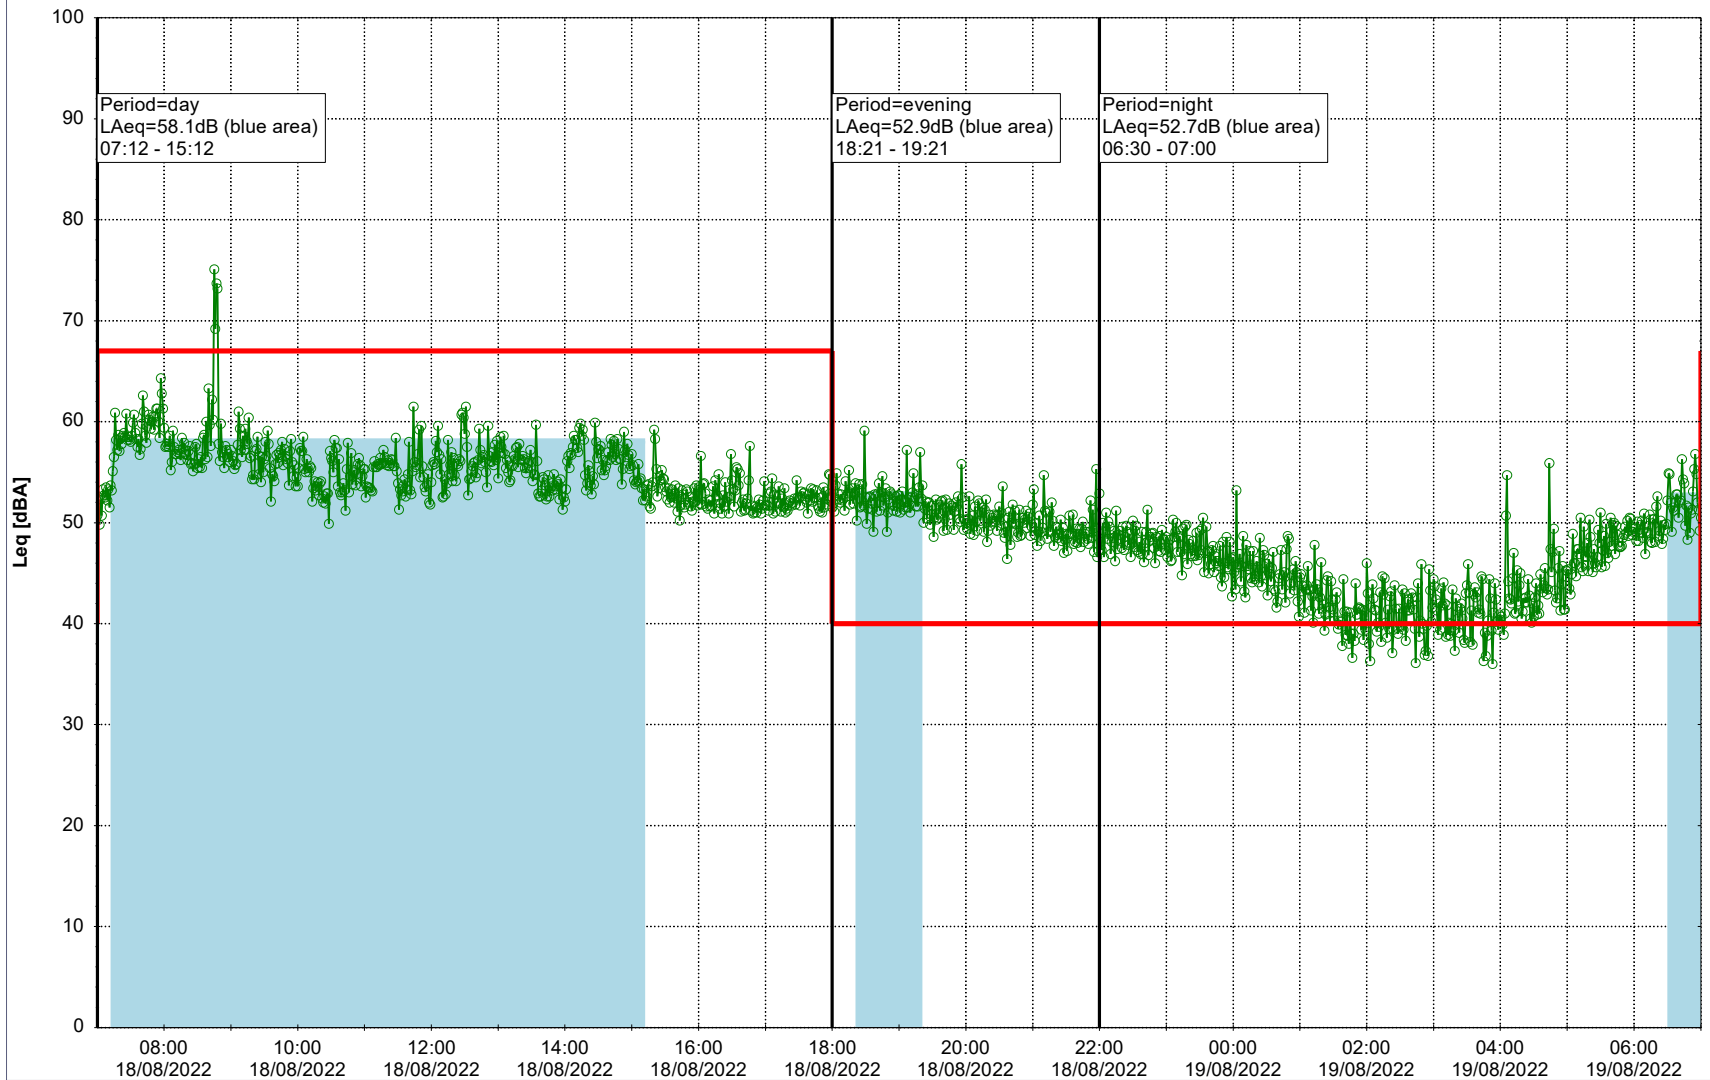

### Noise Time Related Diagram

17/08/2022  
18/08/2022

○○○○ SLU\_NS01

**Project:** Kronos Sydhavnen  
**Construction:** Sluseholmen  
**Location:** N-V

Plan View

0 5 10 15 20 [m]

Remarks

...

### Noise Time Related Diagram

18/08/2022  
19/08/2022

○○○○ SLU\_NS01

Project: Kronos Sydhavnen  
Construction: Sluseholmen  
Location: N-V

Plan View

Remarks

...