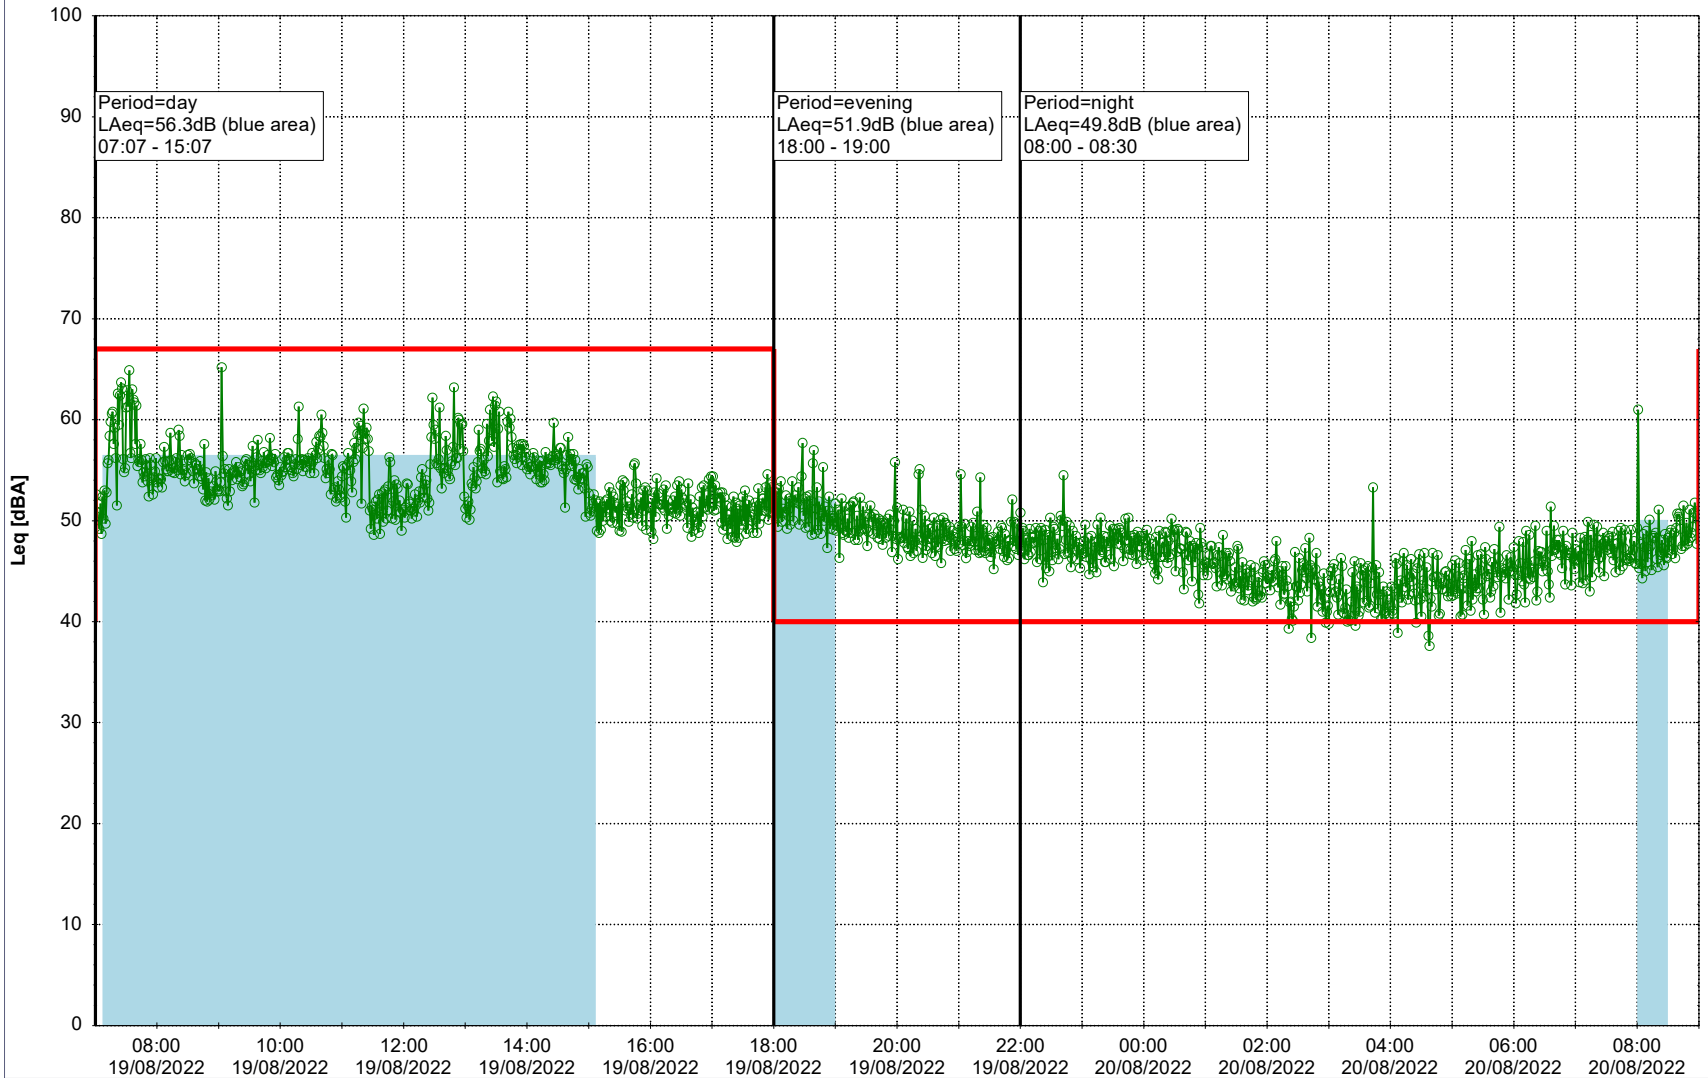

### Noise Time Related Diagram

18/08/2022  
19/08/2022

○○○○ SLU\_NS01

Project: Kronos Sydhavnen  
Construction: Sluseholmen  
Location: N-V

Plan View

Remarks

...

### Noise Time Related Diagram

19/08/2022  
20/08/2022

SLU\_NS01

**Project:** Kronos Sydhavnen  
**Construction:** Sluseholmen  
**Location:** N-V

Plan View

0 5 10 15 20 [m]

Remarks

...

### Noise Time Related Diagram

20/08/2022  
21/08/2022

○○○○ SLU\_NS01

Project: Kronos Sydhavnen  
Construction: Sluseholmen  
Location: N-V

Plan View

0 5 10 15 20 [m]

Remarks

...