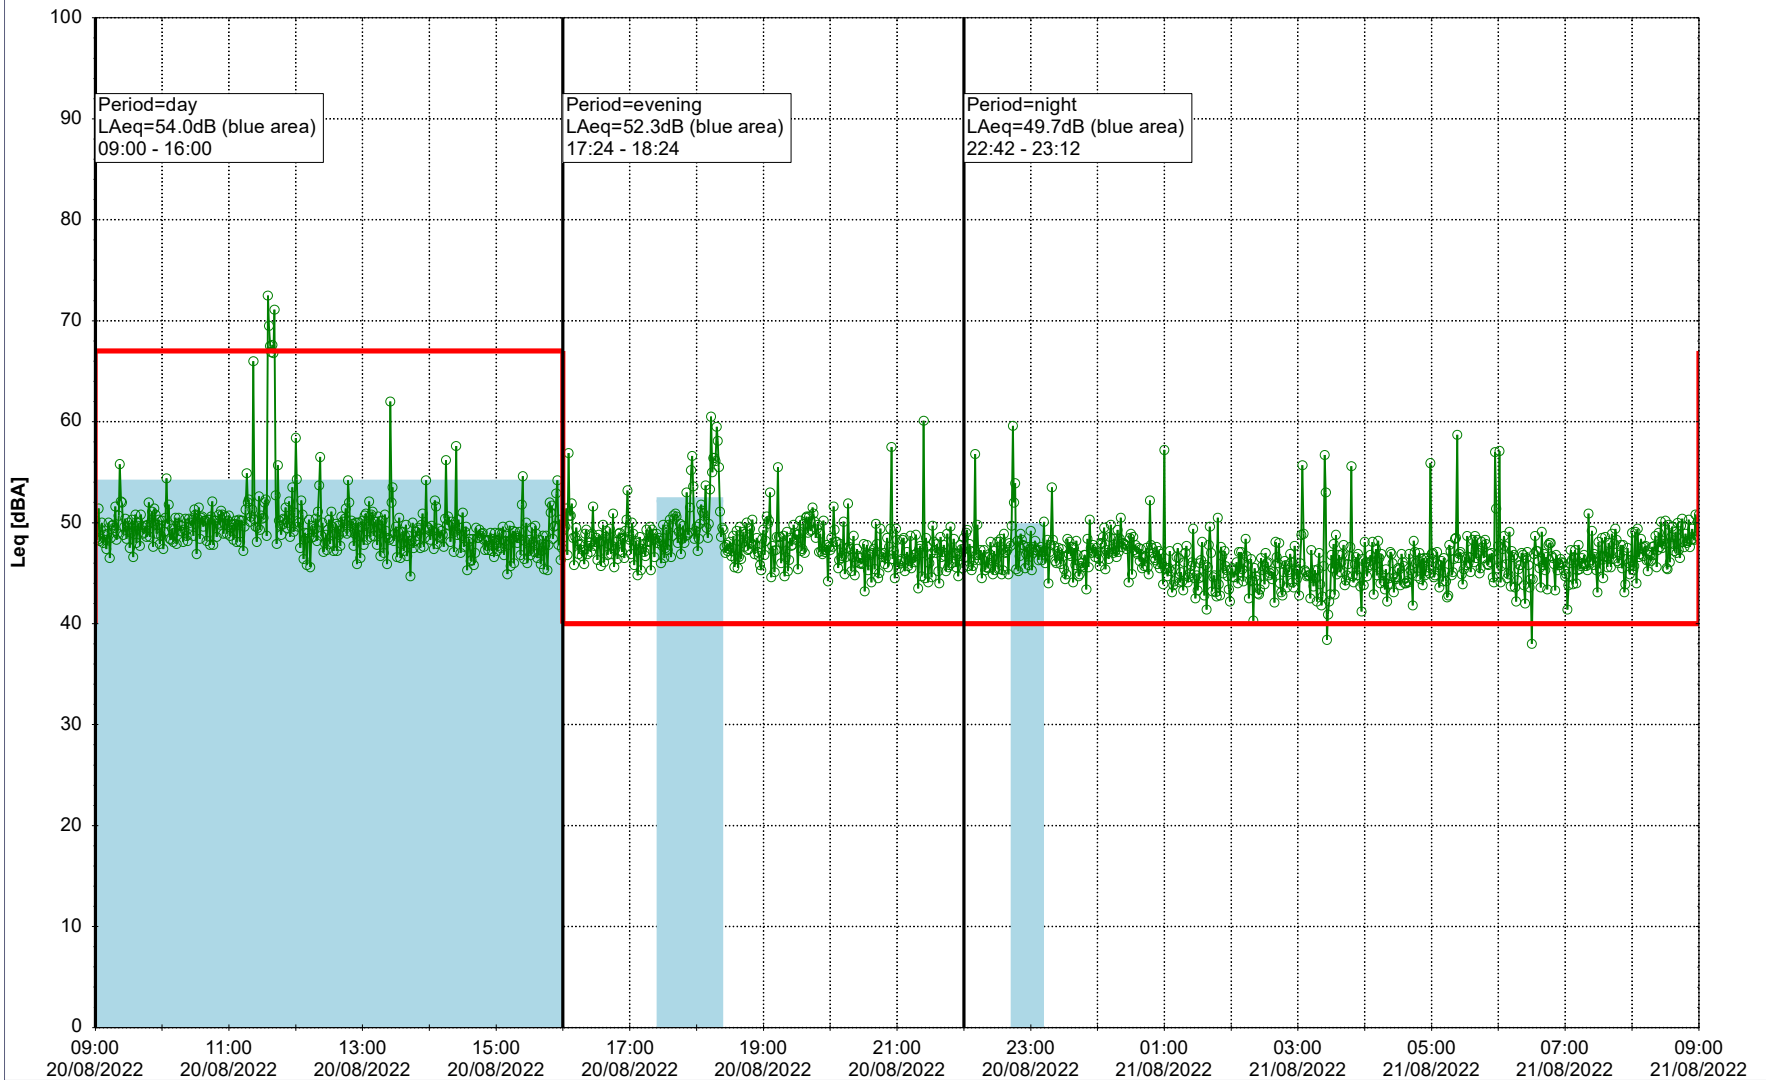

### Noise Time Related Diagram

19/08/2022  
20/08/2022

SLU\_NS01

**Project:** Kronos Sydhavnen  
**Construction:** Sluseholmen  
**Location:** N-V

Plan View

0 5 10 15 20 [m]

Remarks

...

### Noise Time Related Diagram

20/08/2022  
21/08/2022

○○○○ SLU\_NS01

Project: Kronos Sydhavnen  
Construction: Sluseholmen  
Location: N-V

Plan View

0 5 10 15 20 [m]

Remarks

...