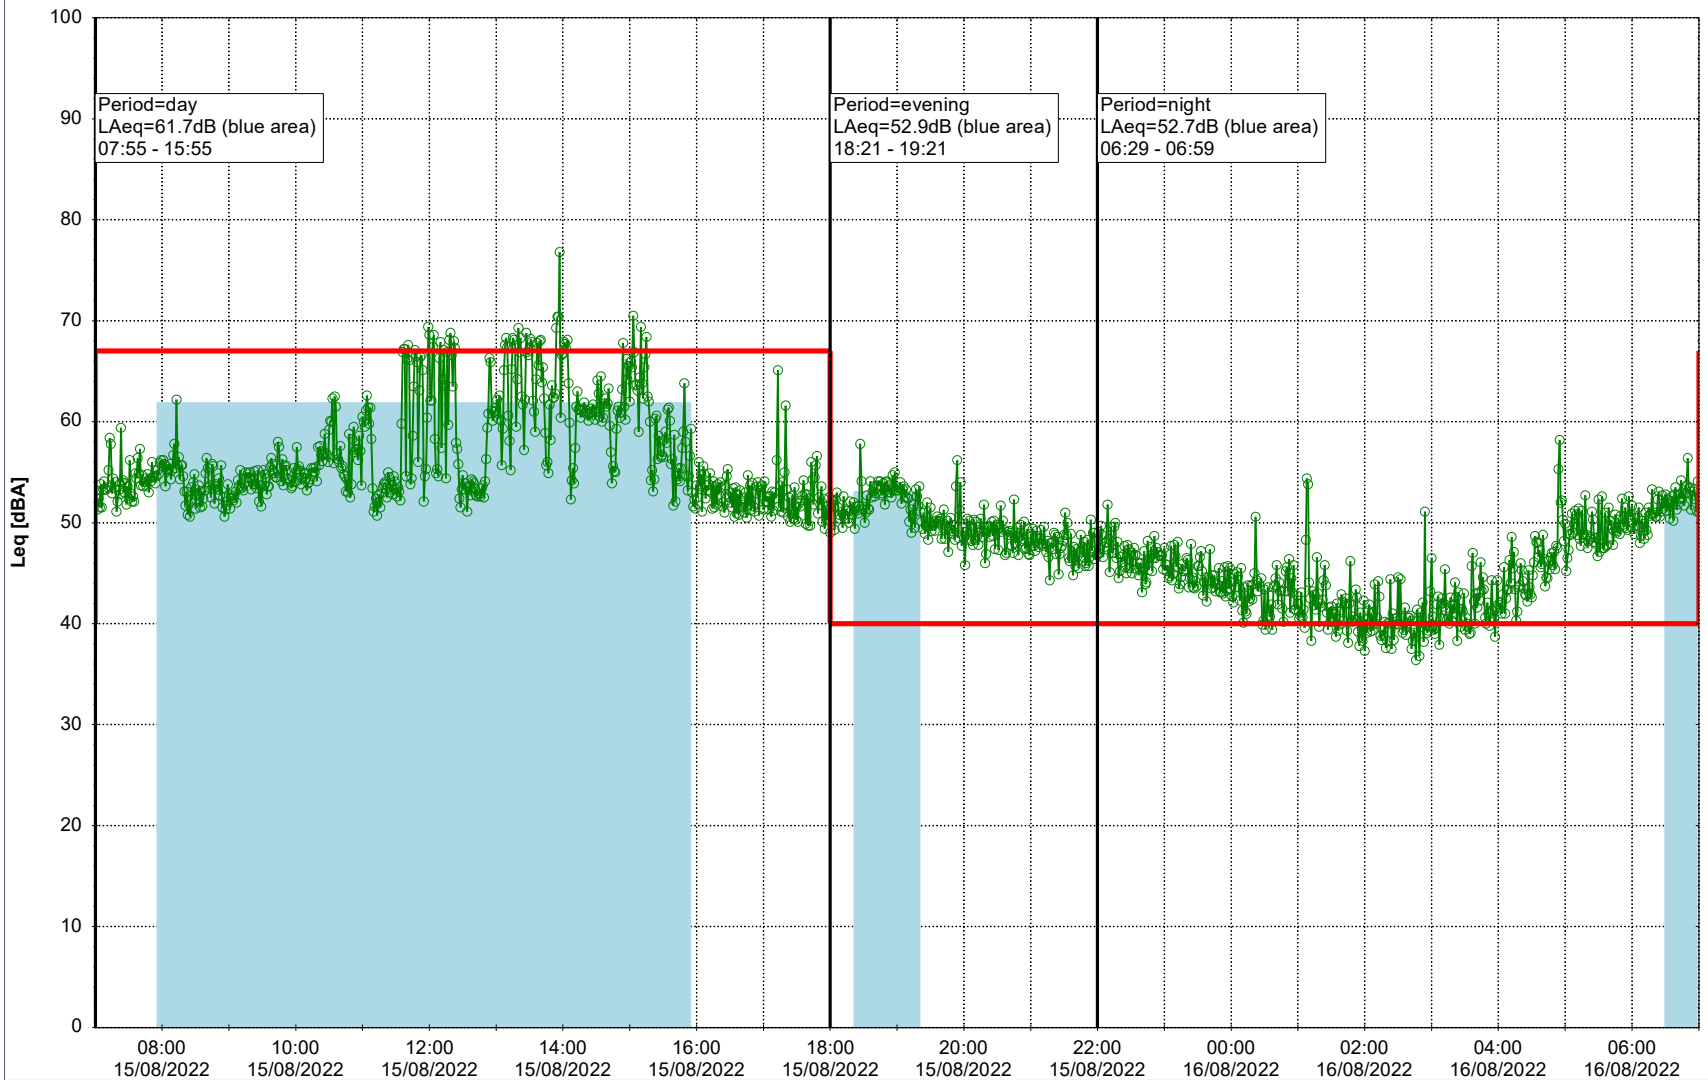

**Project:** Kronos Sydhavnen  
**Construction:** Sluseholmen  
**Location:** N-V

Plan View

Remarks

...

### Noise Time Related Diagram

15/08/2022  
16/08/2022

SLU\_NS01

**Project:** Kronos Sydhavnen  
**Construction:** Sluseholmen  
**Location:** N-V

Plan View

0 5 10 15 20 [m]

Remarks

...

### Noise Time Related Diagram

19/08/2022  
20/08/2022

SLU\_NS01

**Project:** Kronos Sydhavnen  
**Construction:** Sluseholmen  
**Location:** N-V

Plan View

0 5 10 15 20 [m]

Remarks

...

### Noise Time Related Diagram

20/08/2022  
21/08/2022

○○○○ SLU\_NS01

Project: Kronos Sydhavnen  
Construction: Sluseholmen  
Location: N-V

Plan View

0 5 10 15 20 [m]

Remarks

...