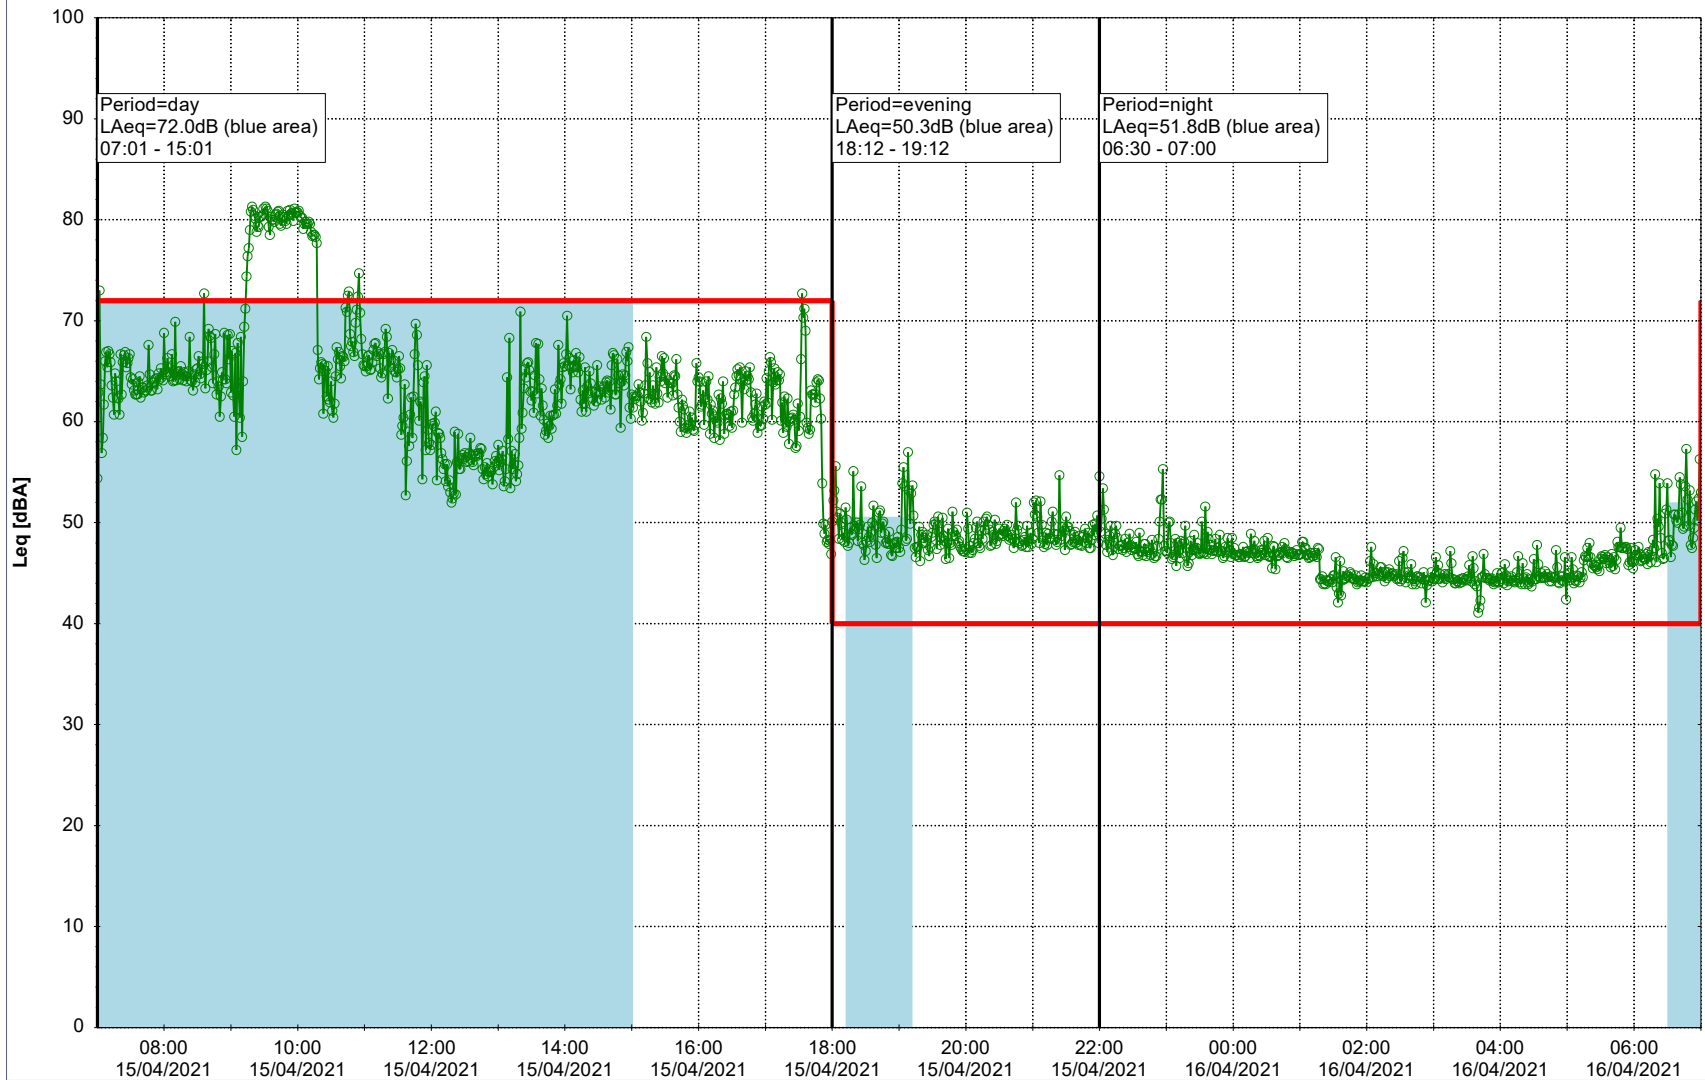

Noise Time Related Diagram

15/04/2021
16/04/2021

○○○○ MOP_NS01