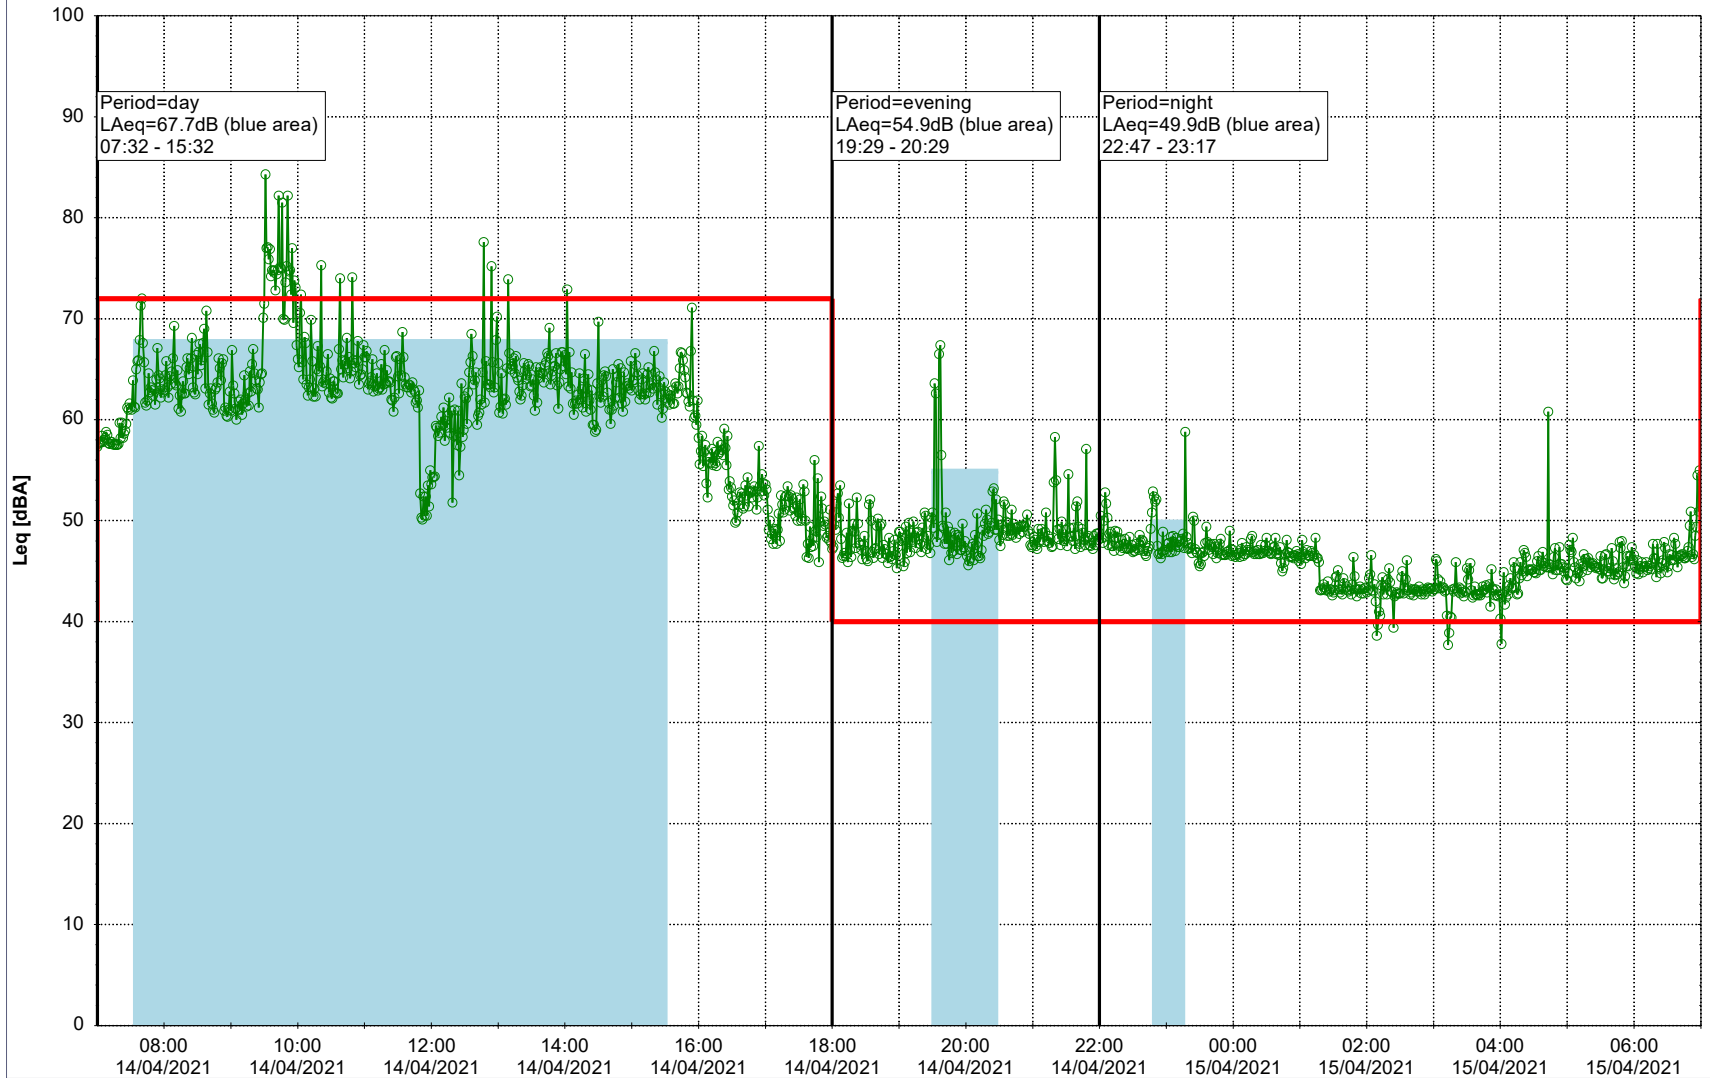

Noise Time Related Diagram

14/04/2021
15/04/2021

○○○○ MOP_NS01