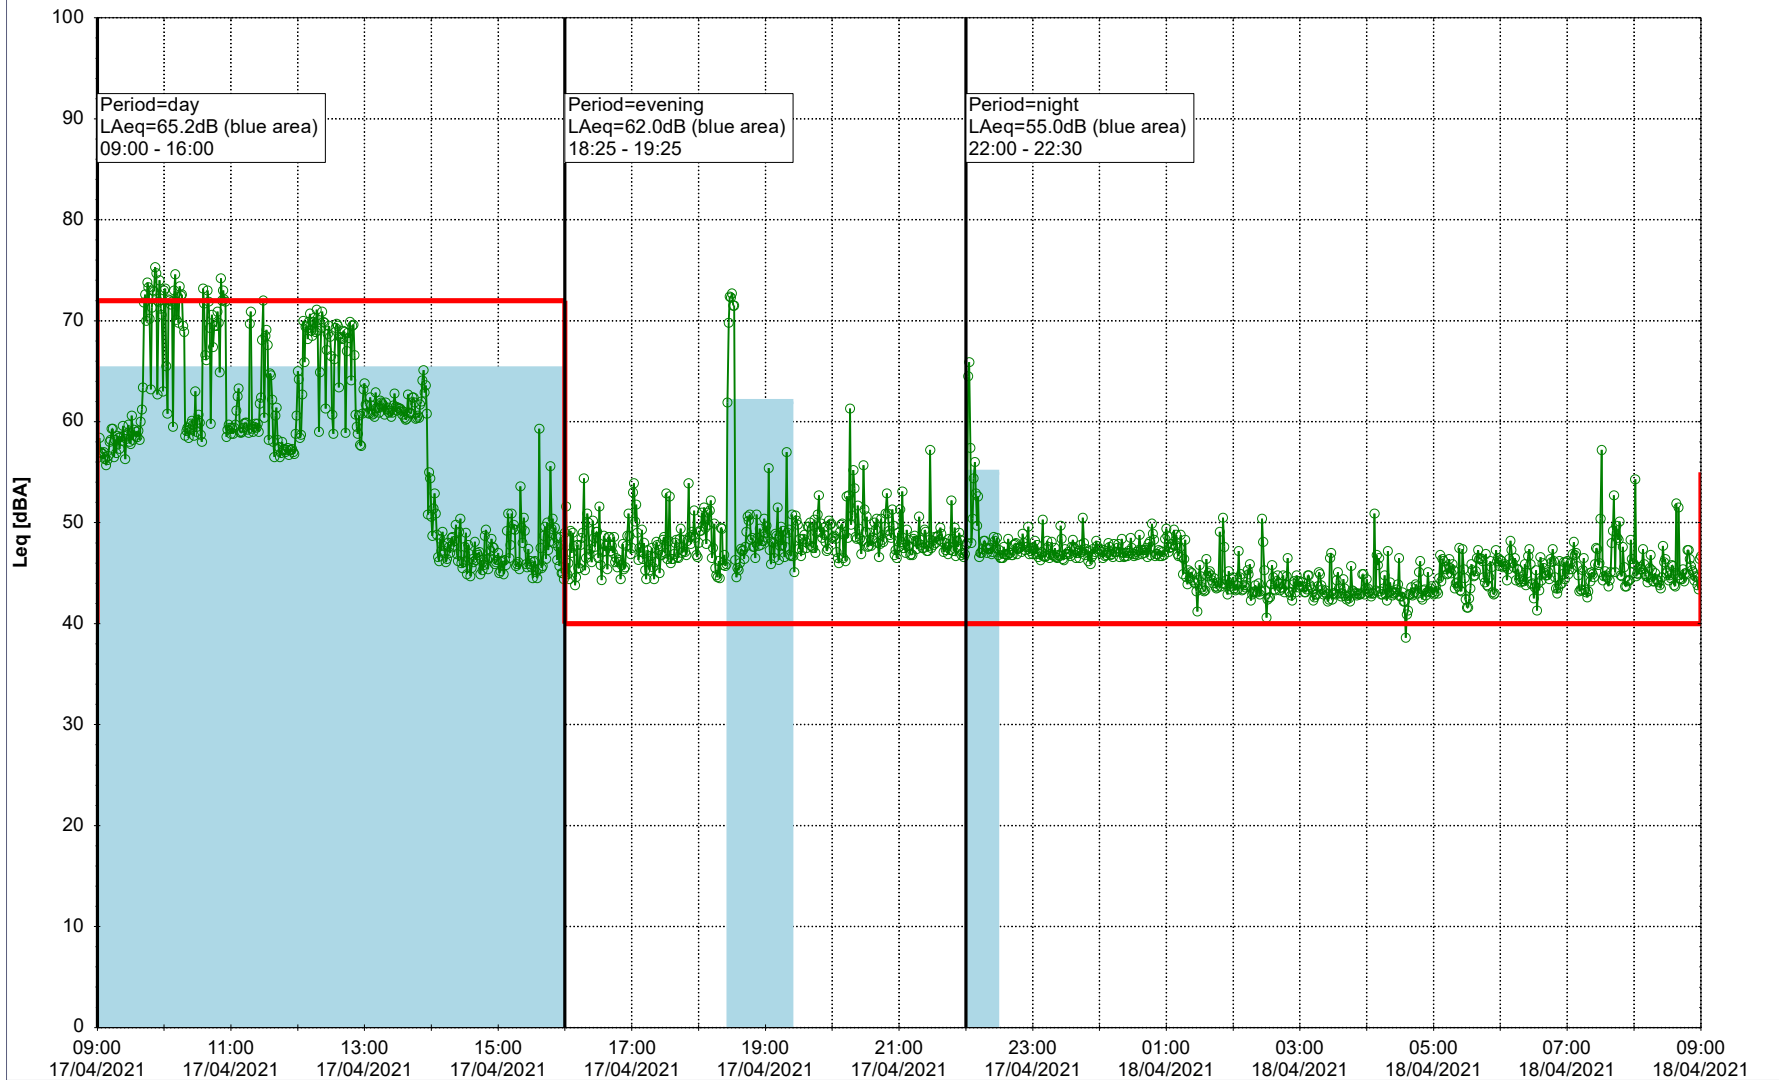

Noise Time Related Diagram

17/04/2021
18/04/2021

○○○○ MOP_NS01