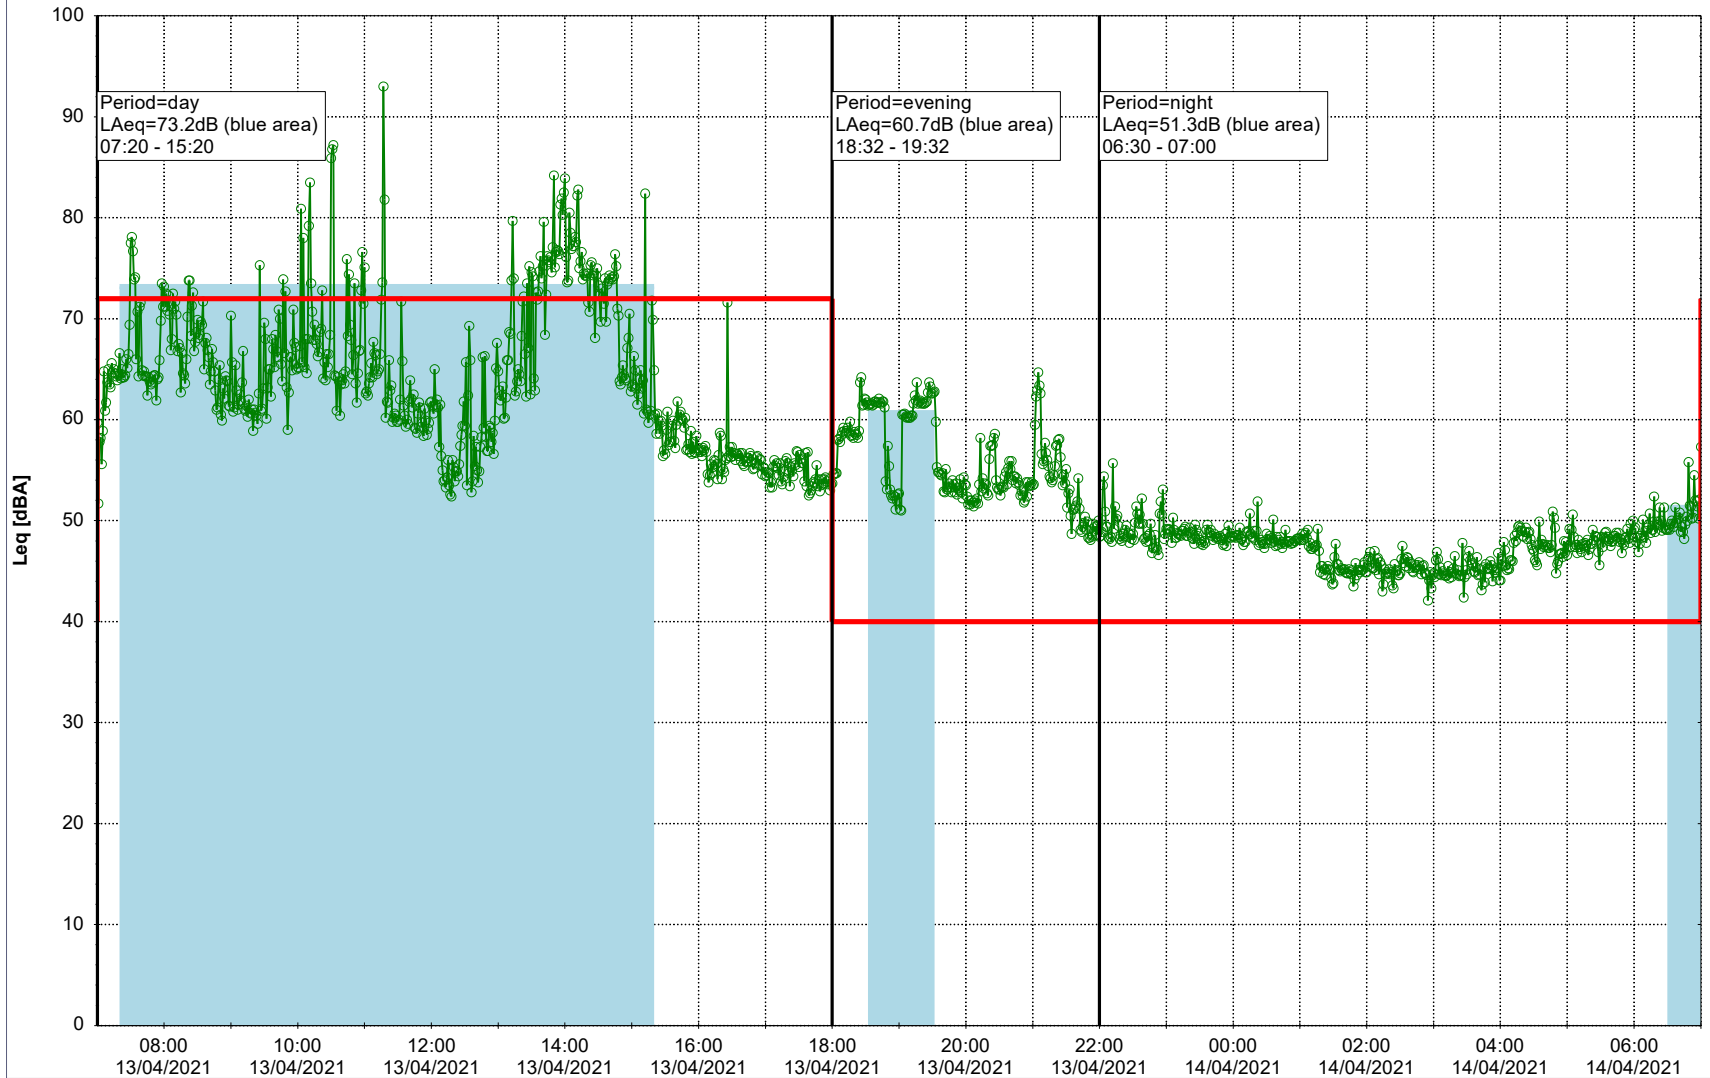

Noise Time Related Diagram

13/04/2021
14/04/2021

○○○○ MOP_NS01