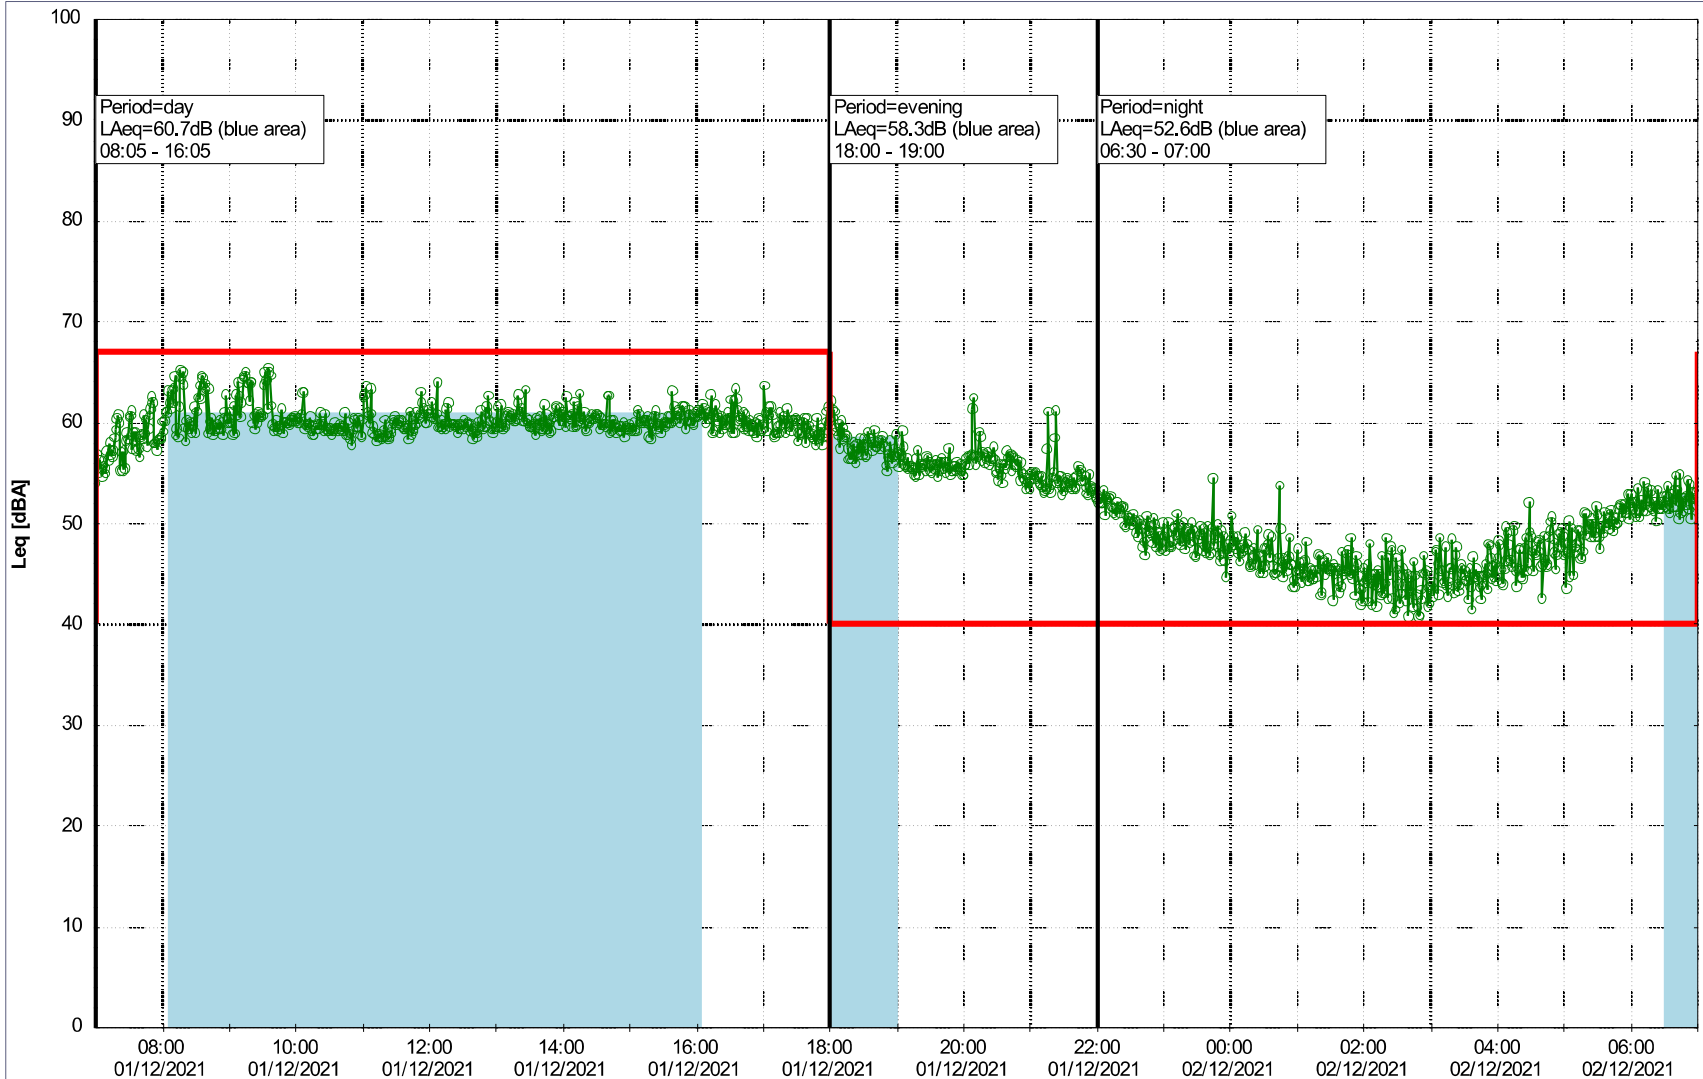

Plan View

Remarks

...

Noise Time Related Diagram

30/11/2021
01/12/2021

SLU_NS01

Project: Kronos Sydhavnen
Construction: Sluseholmen
Location: N-V

Plan View

Remarks

...

Noise Time Related Diagram

01/12/2021
02/12/2021

○○○○ SLU_NS01

Project: Kronos Sydhavnen
Construction: Sluseholmen
Location: N-V

Plan View

Noise Time Related Diagram

Noise Time Related Diagram

03/12/2021
04/12/2021

SLU_NS01

Project: Kronos Sydhavnen
Construction: Sluseholmen
Location: N-V

Plan View

Noise Time Related Diagram

04/12/2021
05/12/2021

○○○○ SLU_NS01

Remarks

...

Project: Kronos Sydhavnen
Construction: Sluseholmen
Location: N-V

Plan View

Remarks

...

Noise Time Related Diagram

05/12/2021
06/12/2021