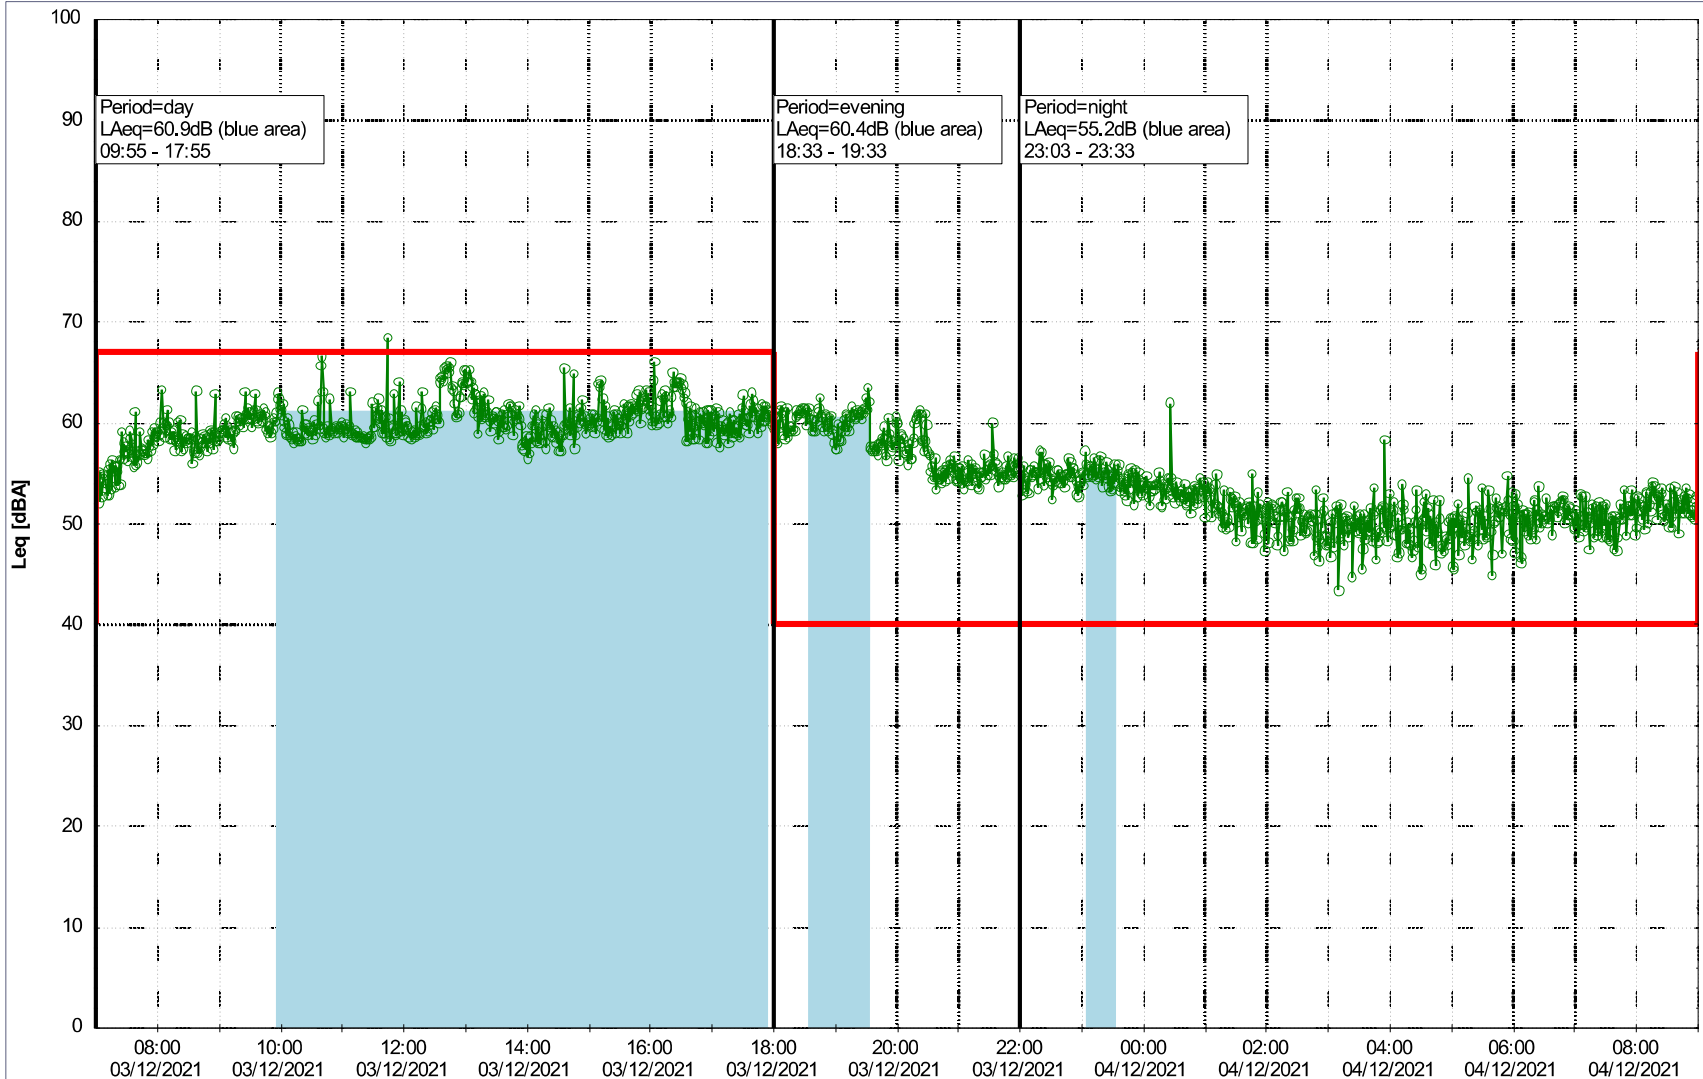

02/12/2021
03/12/2021

oooo SLU_NS01

Remarks

...

Project: Kronos Sydhavnen
Construction: Sluseholmen
Location: N-V

Plan View

Remarks

...

Noise Time Related Diagram

03/12/2021
04/12/2021

SLU_NS01

Project: Kronos Sydhavnen
Construction: Sluseholmen
Location: N-V

Plan View

Noise Time Related Diagram

04/12/2021
05/12/2021

○○○○ SLU_NS01

Remarks

...

Project: Kronos Sydhavnen
Construction: Sluseholmen
Location: N-V

Plan View

Remarks

...

Noise Time Related Diagram

05/12/2021
06/12/2021