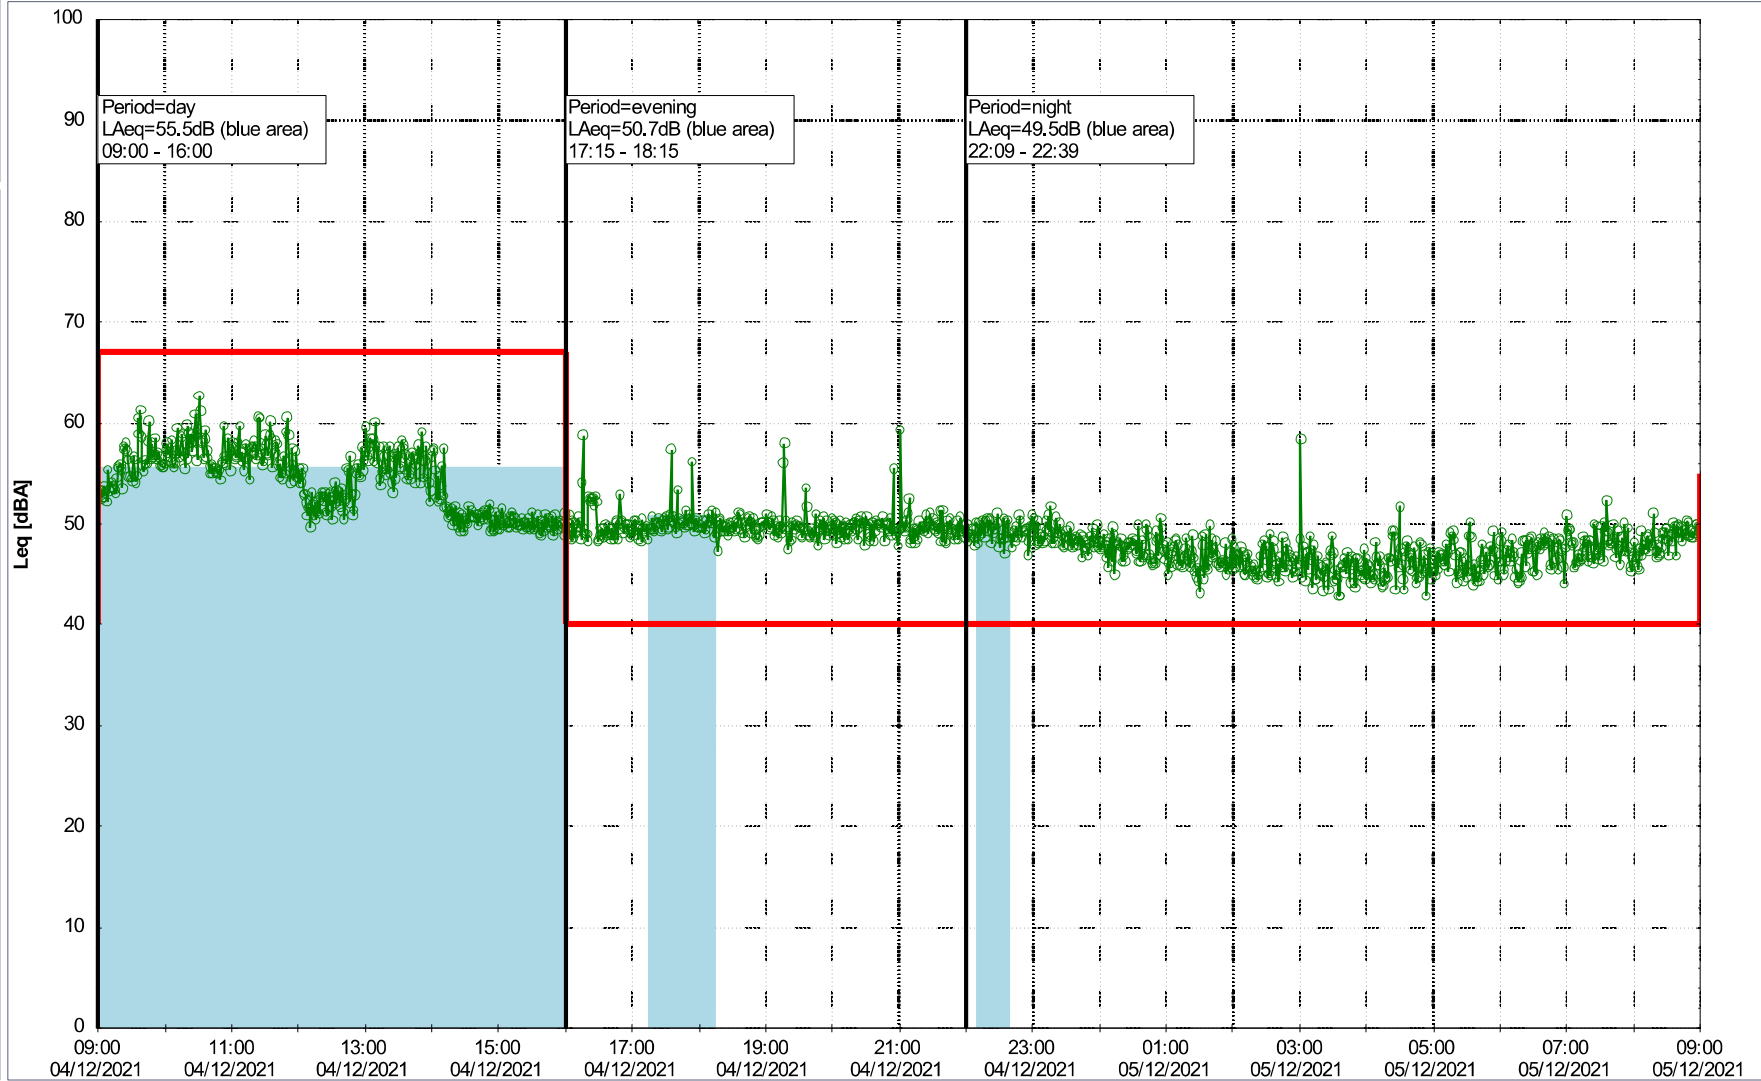

Noise Time Related Diagram

03/12/2021
04/12/2021

SLU_NS01

Project: Kronos Sydhavnen
Construction: Sluseholmen
Location: N-V

Plan View

Noise Time Related Diagram

04/12/2021
05/12/2021

○○○○ SLU_NS01

Remarks

...

Project: Kronos Sydhavnen
Construction: Sluseholmen
Location: N-V

Plan View

Remarks

...

Noise Time Related Diagram

05/12/2021
06/12/2021