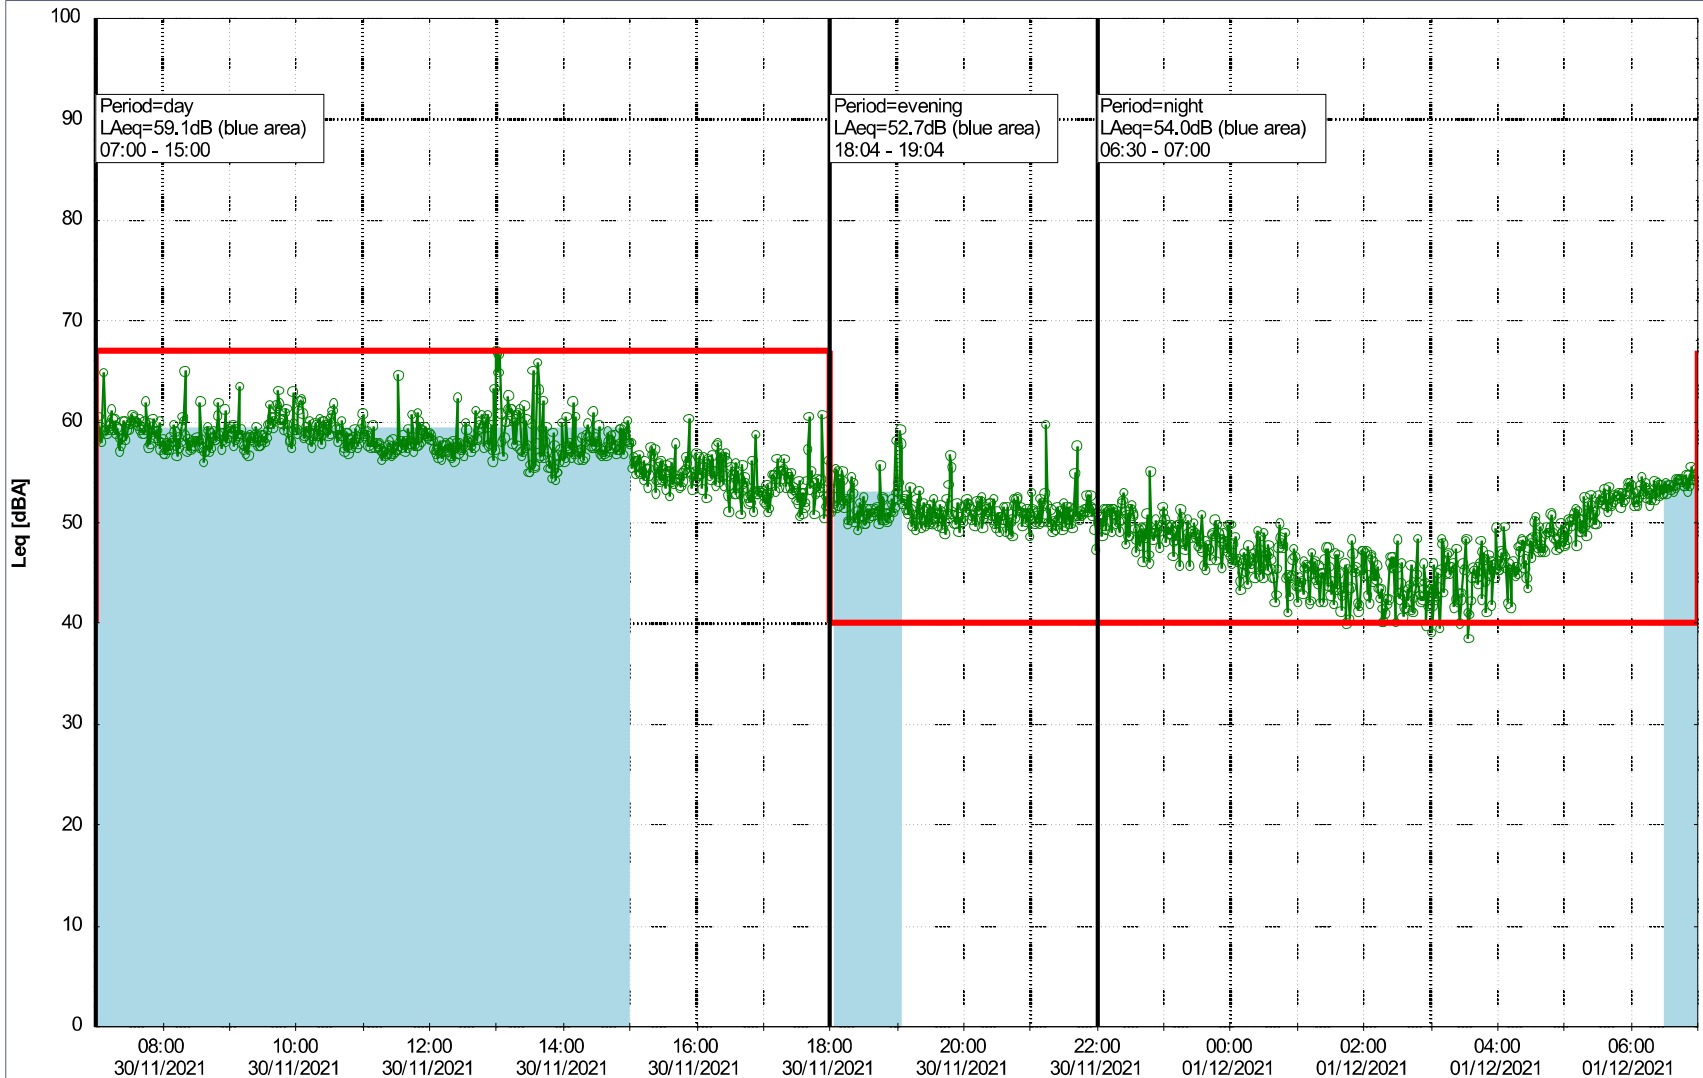

Plan View

Remarks

...

Noise Time Related Diagram

30/11/2021
01/12/2021

SLU_NS01

Project: Kronos Sydhavnen
Construction: Sluseholmen
Location: N-V

Plan View

Remarks

...

Noise Time Related Diagram

01/12/2021
02/12/2021

○○○○ SLU_NS01

Project: Kronos Sydhavnen
Construction: Sluseholmen
Location: N-V

Plan View

Noise Time Related Diagram

Noise Time Related Diagram

03/12/2021
04/12/2021

SLU_NS01

Project: Kronos Sydhavnen
Construction: Sluseholmen
Location: N-V

Plan View

Noise Time Related Diagram

04/12/2021
05/12/2021

○○○○ SLU_NS01

Remarks

...

Project: Kronos Sydhavnen
Construction: Sluseholmen
Location: N-V

Plan View

Remarks

...

Noise Time Related Diagram

05/12/2021
06/12/2021