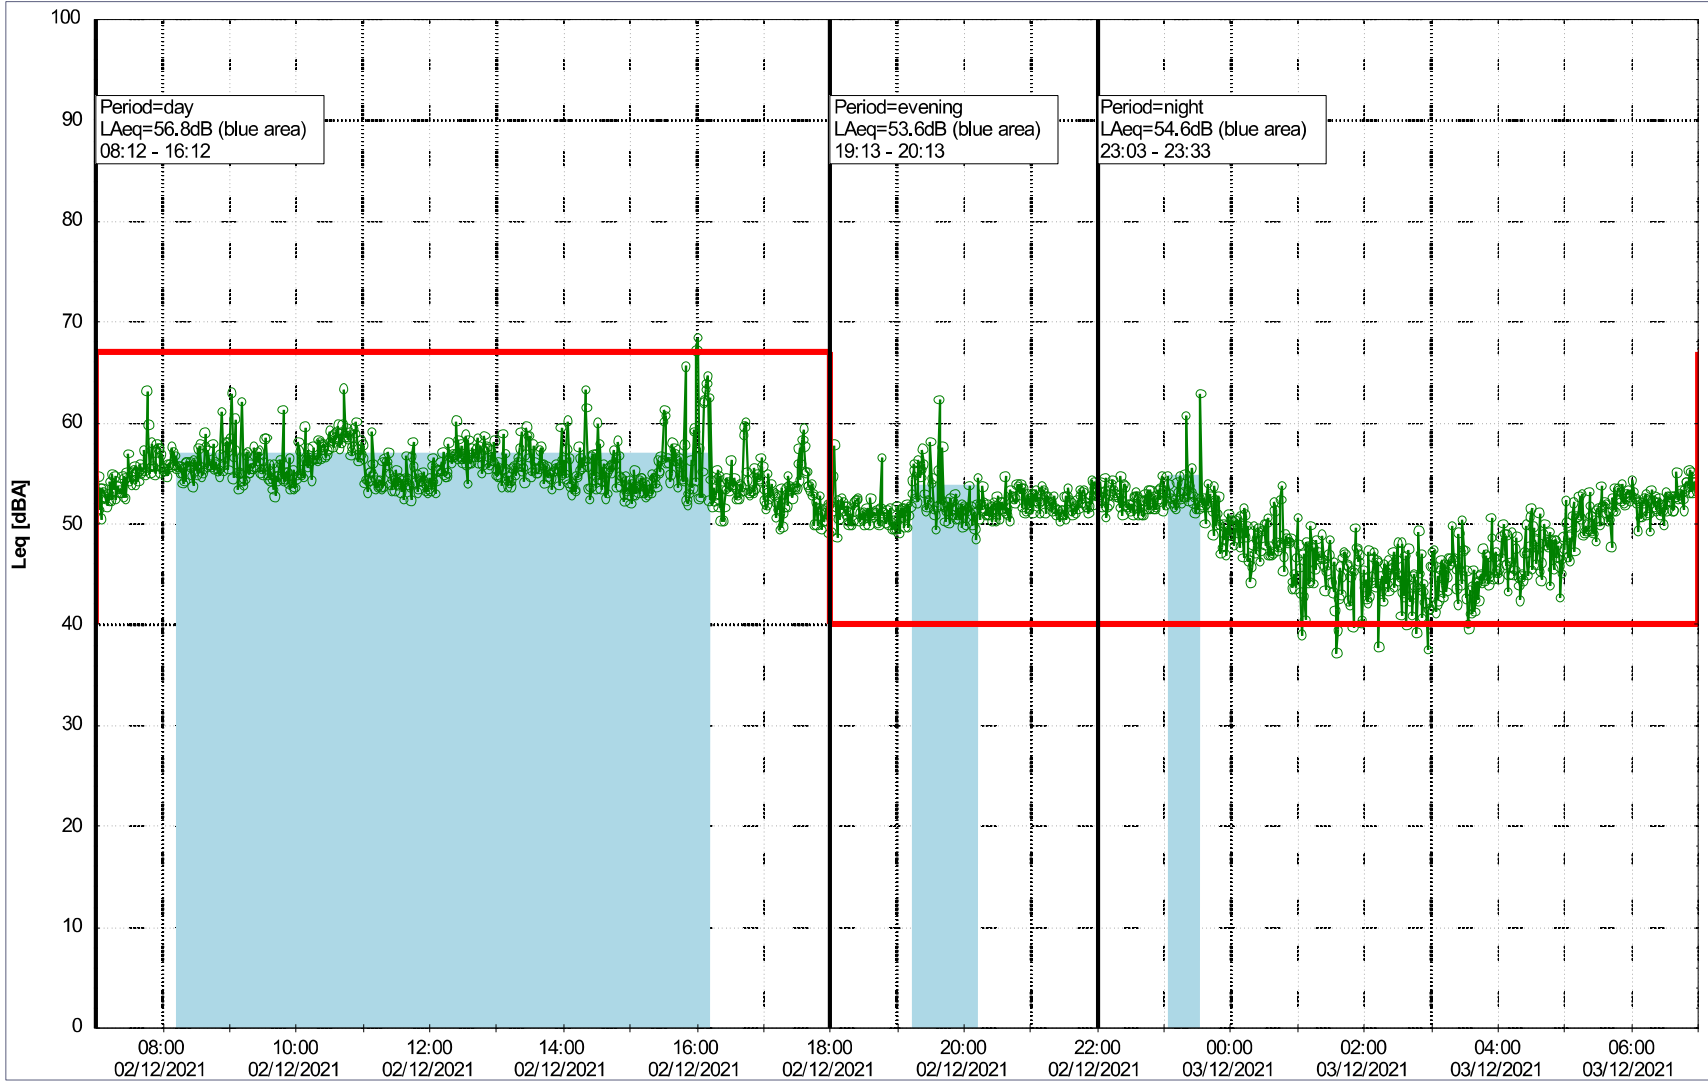

Remarks

...

Noise Time Related Diagram

01/12/2021
02/12/2021

○○○○ SLU_NS01

Project: Kronos Sydhavnen
Construction: Sluseholmen
Location: N-V

Plan View

Noise Time Related Diagram

02/12/2021
03/12/2021

oooo SLU_NS01

Remarks

...

Project: Kronos Sydhavnen
Construction: Sluseholmen
Location: N-V

Plan View

Remarks

...

Noise Time Related Diagram

03/12/2021
04/12/2021

SLU_NS01

Project: Kronos Sydhavnen
Construction: Sluseholmen
Location: N-V

Plan View

Noise Time Related Diagram

04/12/2021
05/12/2021

○○○○ SLU_NS01

Remarks

...

Project: Kronos Sydhavnen
Construction: Sluseholmen
Location: N-V

Plan View

Remarks

...

Noise Time Related Diagram

05/12/2021
06/12/2021