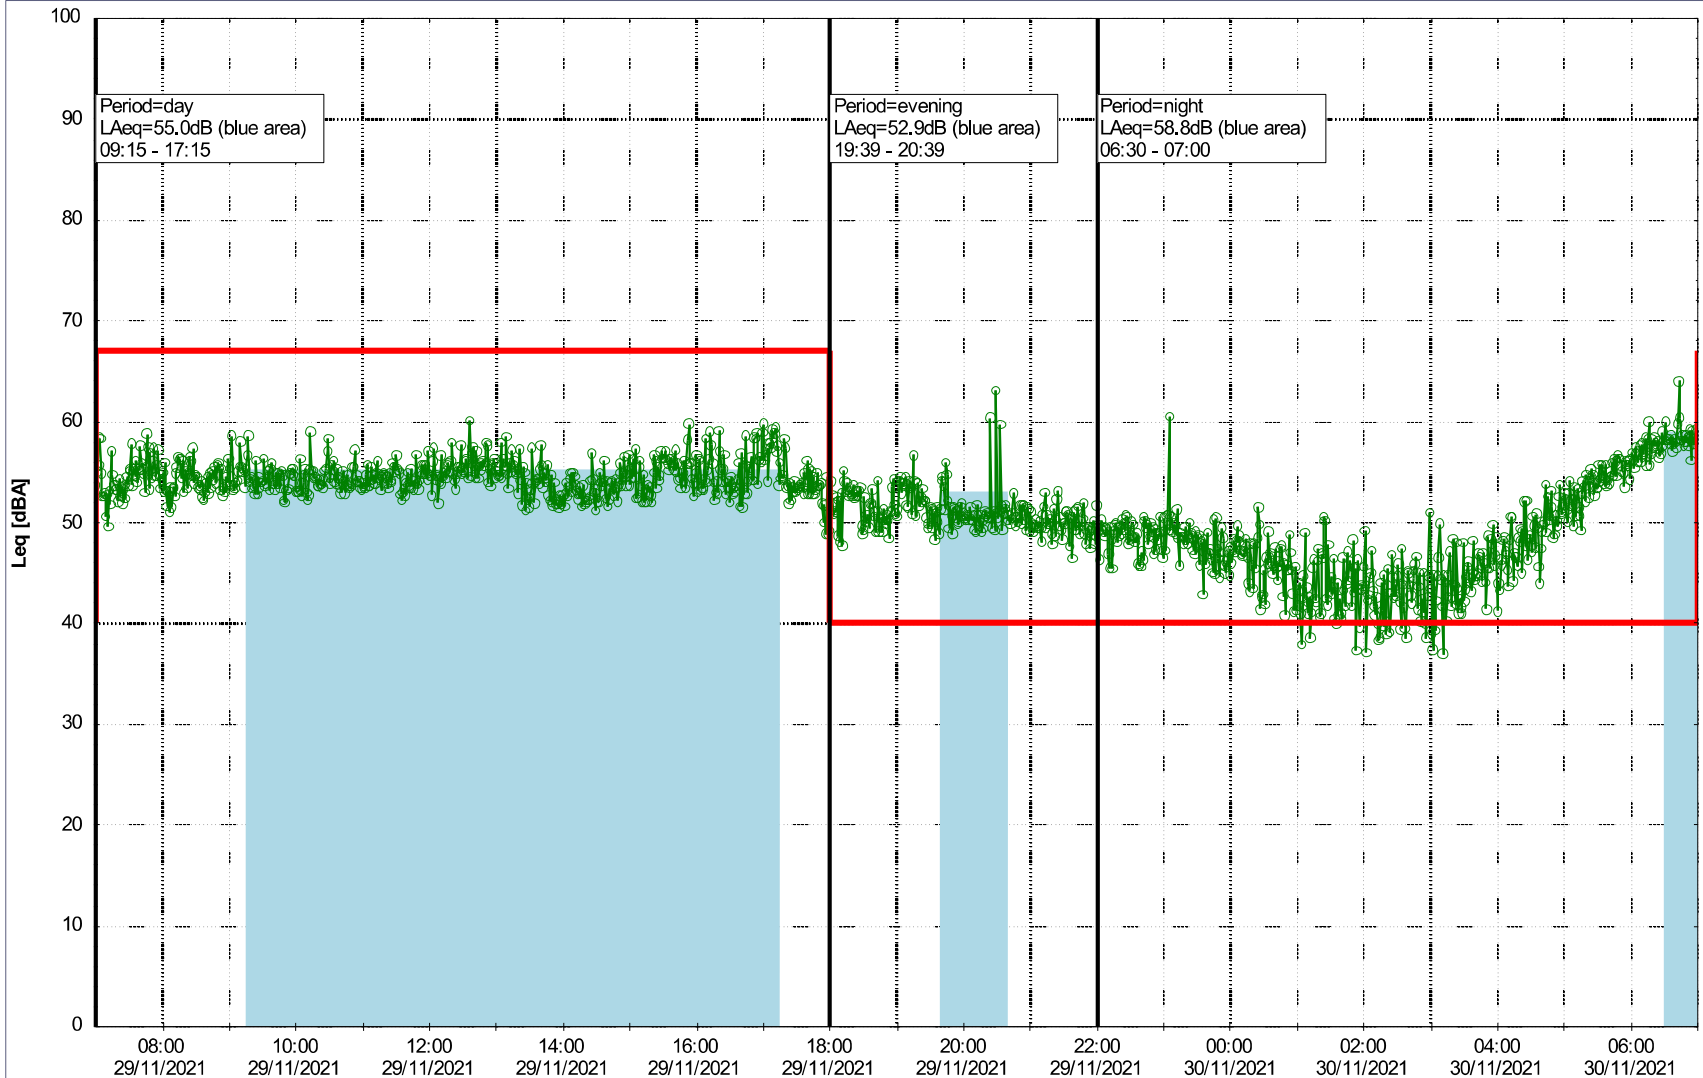

Project: Kronos Sydhavnen
Construction: Sluseholmen
Location: N-V

Plan View

Noise Time Related Diagram

29/11/2021
30/11/2021

SLU_NS01

Remarks

...

Project: Kronos Sydhavnen
Construction: Sluseholmen
Location: N-V

Plan View

Remarks

...

Noise Time Related Diagram

30/11/2021
01/12/2021

SLU_NS01

Project: Kronos Sydhavnen
Construction: Sluseholmen
Location: N-V

Plan View

Remarks

...

Noise Time Related Diagram

01/12/2021
02/12/2021

○○○○ SLU_NS01

Project: Kronos Sydhavnen
Construction: Sluseholmen
Location: N-V

Plan View

Noise Time Related Diagram

Remarks

...

Project: Kronos Sydhavnen
Construction: Sluseholmen
Location: N-V

Plan View

Remarks

...

Noise Time Related Diagram

05/12/2021
06/12/2021