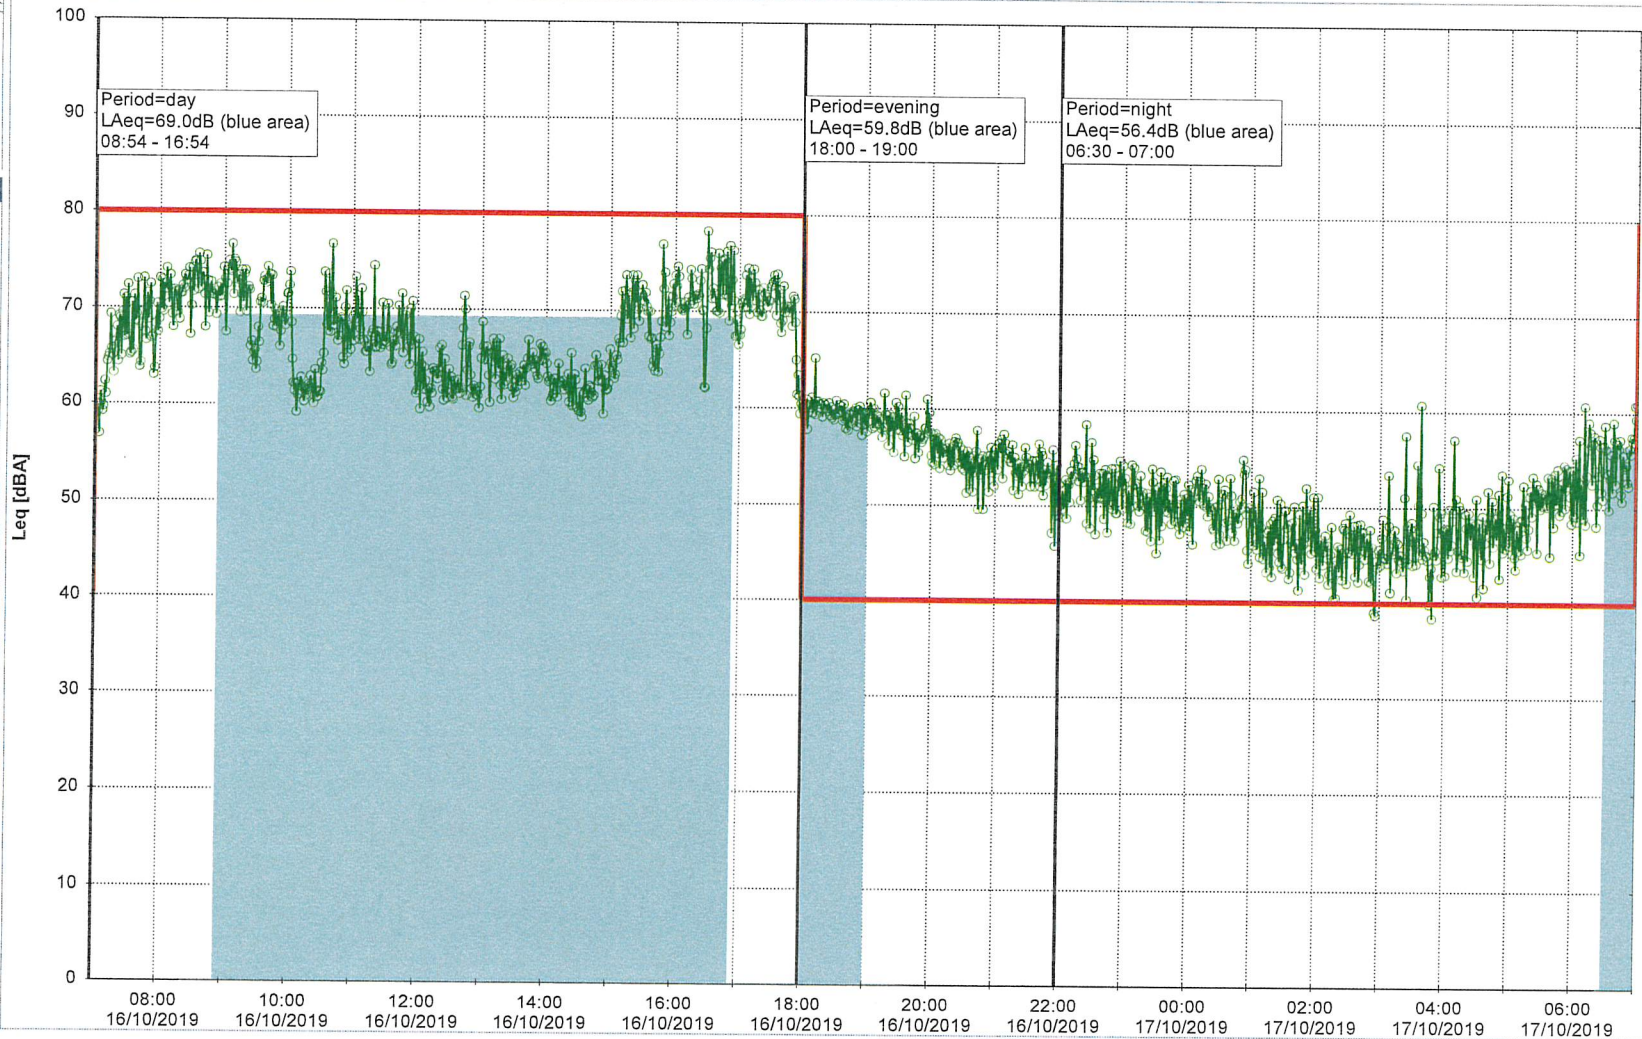

Project: Kronos Sydhavnen
Construction: Havneholmen
Location: N-V

Noise Time Related Diagram

16/10/2019
17/10/2019

HOL_NS01