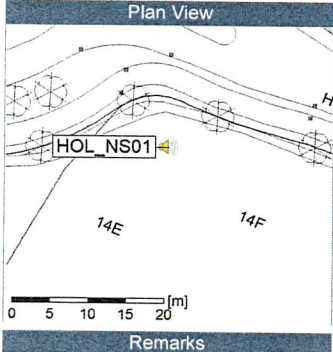

Noise Time Related Diagram

18/10/2019
19/10/2019

Remarks

...

Project: Kronos Sydhavnen
Construction: Havneholmen
Location: N-V

19/10/2019
20/10/2019

Noise Time Related Diagram

Plan View

Remarks

...

HOL_NS01

Project: Kronos Sydhavnen
Construction: Havneholmen
Location: N-V

Noise Time Related Diagram

20/10/2019
21/10/2019

Remarks

...