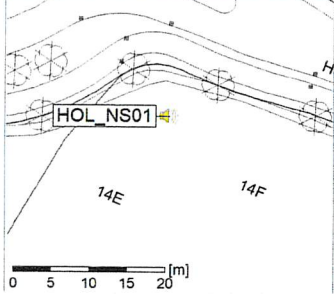

Project: Kronos Sydhavnen
Construction: Havneholmen
Location: N-V

Plan View

Noise Time Related Diagram

14/10/2019
15/10/2019

HOL_NS01

Remarks

...

Project: Kronos Sydhavnen
Construction: Havneholmen
Location: N-V

15/10/2019
16/10/2019

Noise Time Related Diagram

HOL_NS01

Remarks

...

Project: Kronos Sydhavnen
Construction: Havneholmen
Location: N-V

Noise Time Related Diagram

16/10/2019
17/10/2019

Noise Time Related Diagram

18/10/2019
19/10/2019

Remarks

...

Project: Kronos Sydhavnen
Construction: Havneholmen
Location: N-V

19/10/2019
20/10/2019

Noise Time Related Diagram

Plan View

Remarks

...

HOL_NS01

Project: Kronos Sydhavnen
Construction: Havneholmen
Location: N-V

Noise Time Related Diagram

20/10/2019
21/10/2019

Remarks

...