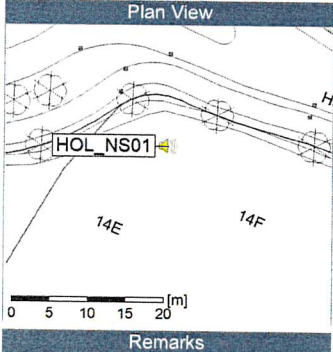

Noise Time Related Diagram

18/10/2019
19/10/2019

Remarks

...

Project: Kronos Sydhavnen
Construction: Havneholmen
Location: N-V

19/10/2019
20/10/2019

Noise Time Related Diagram

Plan View