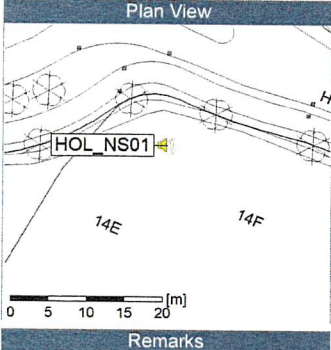

15/10/2019
16/10/2019

Noise Time Related Diagram

HOL_NS01

Remarks

...

Project: Kronos Sydhavnen
Construction: Havneholmen
Location: N-V

Noise Time Related Diagram

16/10/2019
17/10/2019