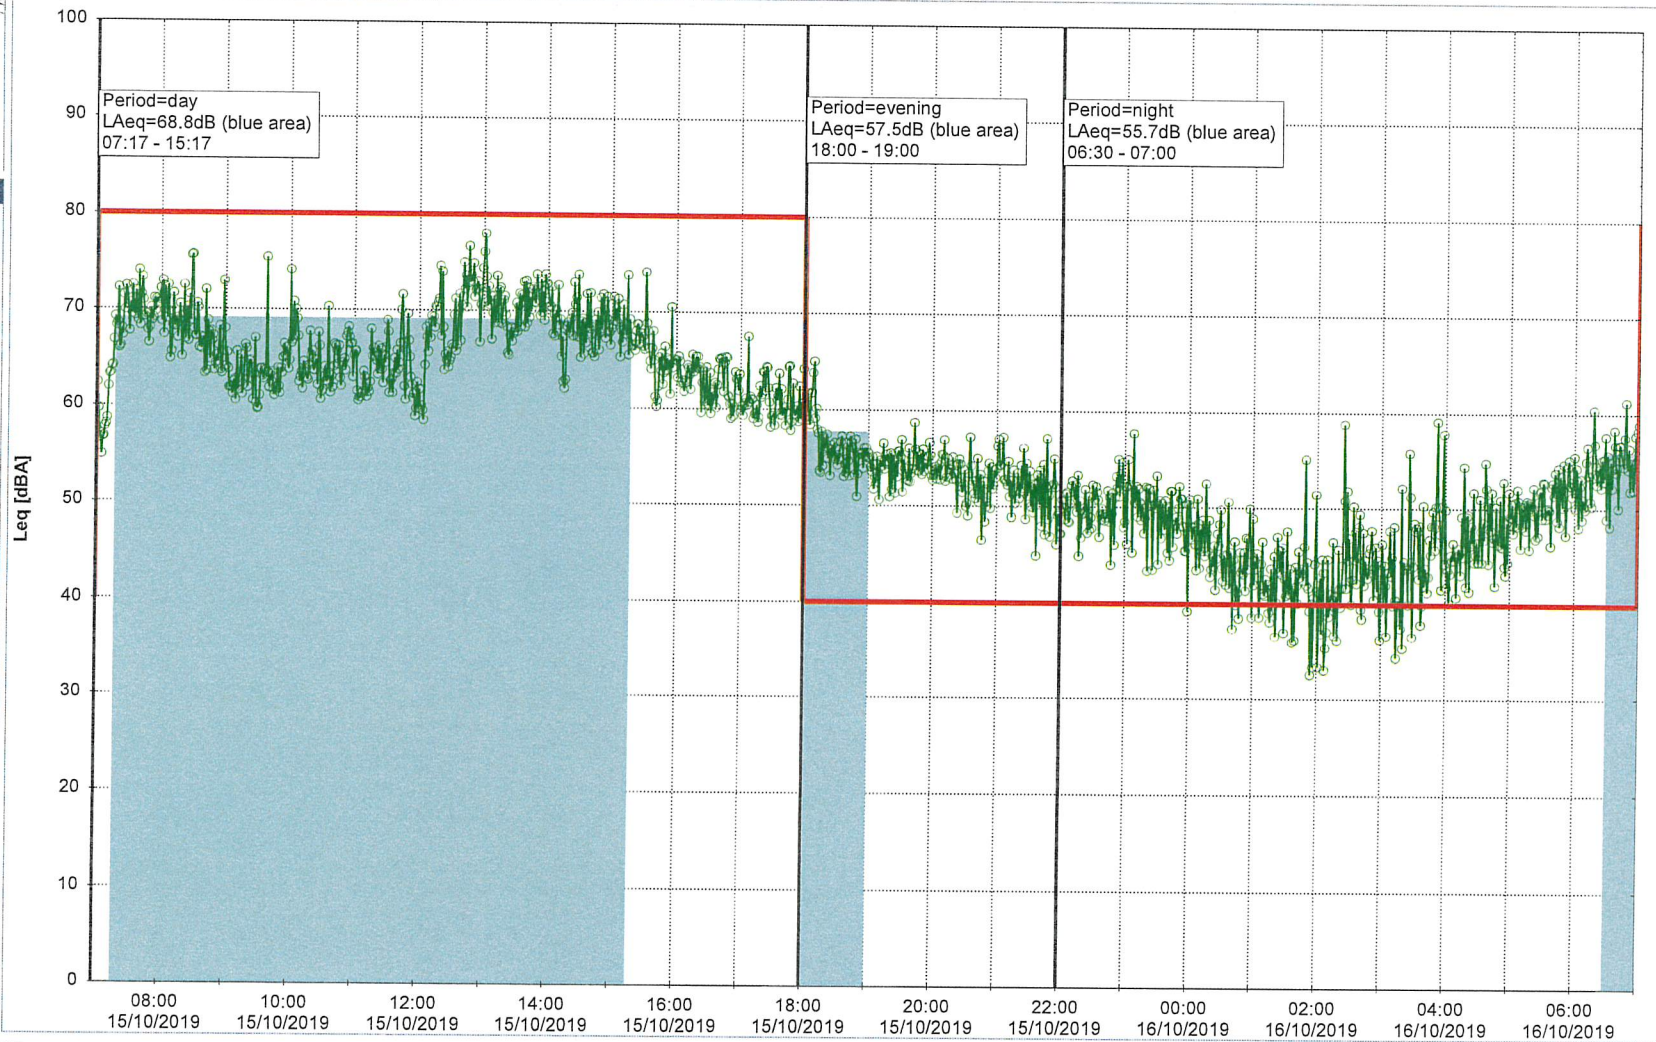

15/10/2019
16/10/2019

Noise Time Related Diagram

HOL_NS01

Remarks

...

Project: Kronos Sydhavnen
Construction: Havneholmen
Location: N-V

Noise Time Related Diagram

16/10/2019
17/10/2019

Noise Time Related Diagram

18/10/2019
19/10/2019

Remarks

...

Project: Kronos Sydhavnen
Construction: Havneholmen
Location: N-V

19/10/2019
20/10/2019

Noise Time Related Diagram

Plan View