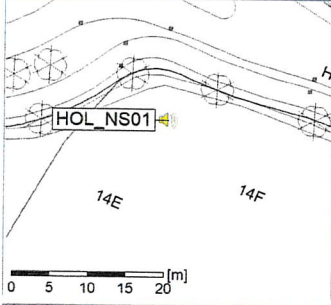

Noise Time Related Diagram

18/10/2019
19/10/2019

Remarks

...

Project: Kronos Sydhavnen
Construction: Havneholmen
Location: N-V

19/10/2019
20/10/2019

Noise Time Related Diagram

Plan View