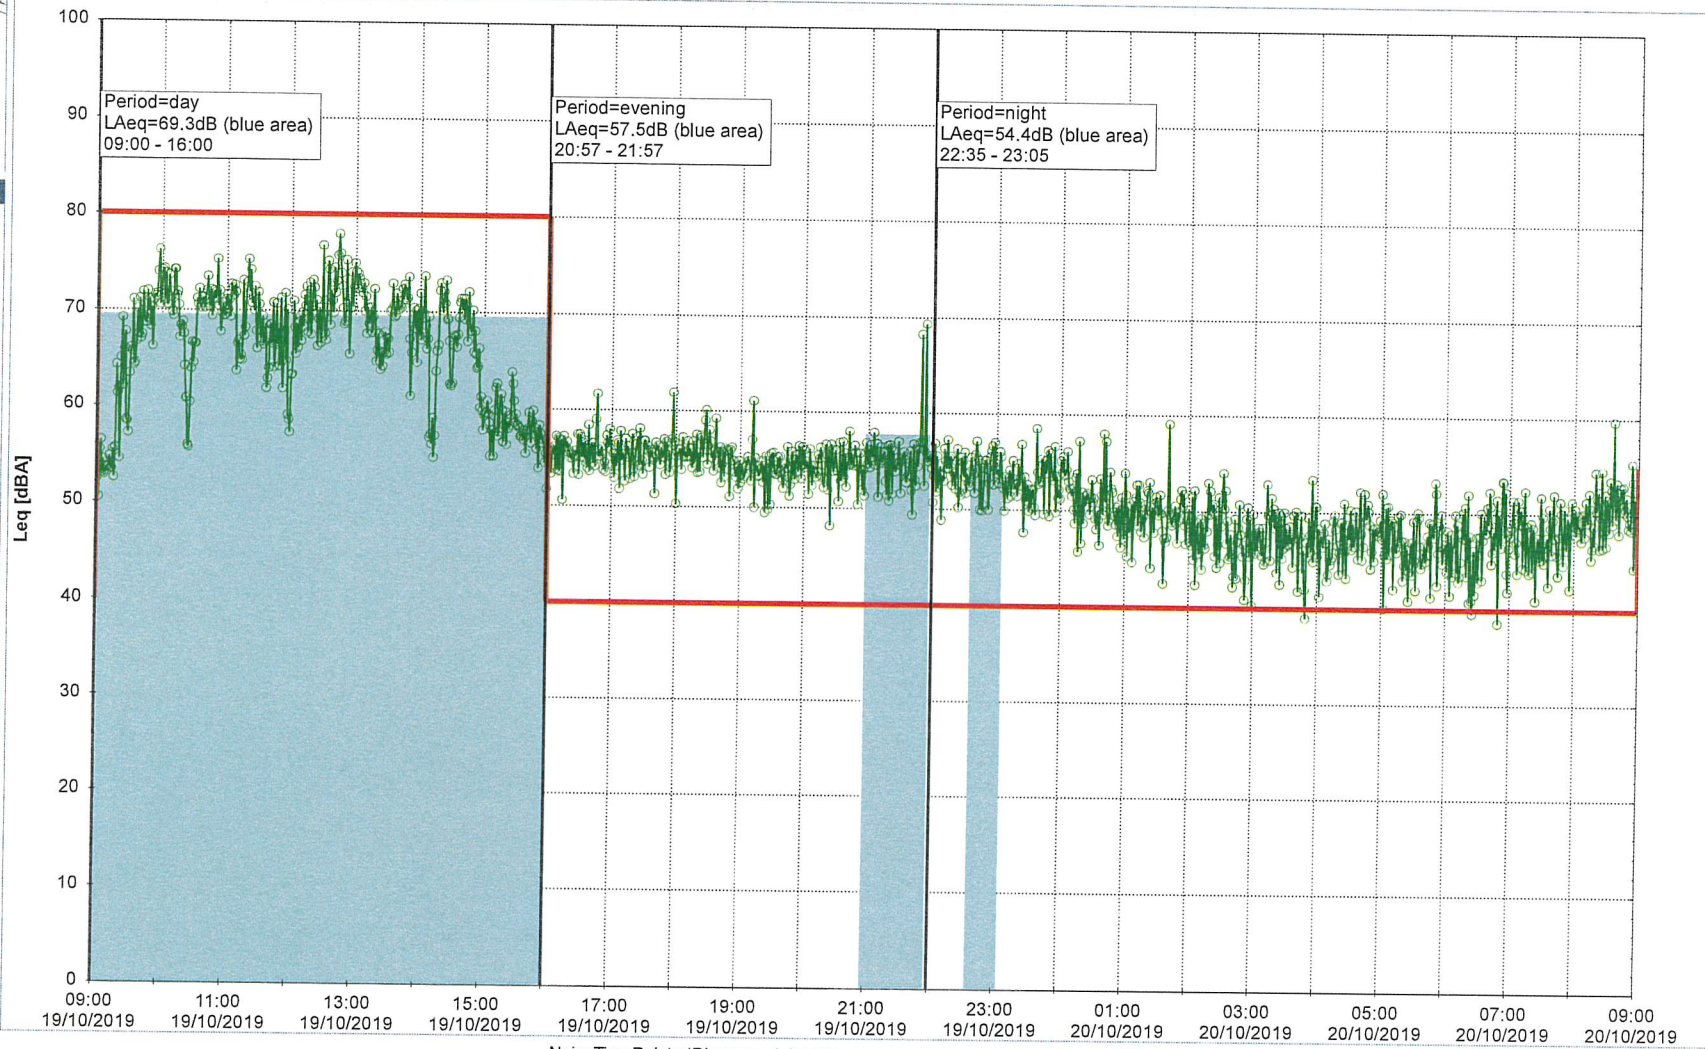

Noise Time Related Diagram

18/10/2019
19/10/2019

Remarks

...

Project: Kronos Sydhavnen
Construction: Havneholmen
Location: N-V

19/10/2019
20/10/2019

Noise Time Related Diagram

Plan View

Remarks

...

HOL_NS01

Project: Kronos Sydhavnen
Construction: Havneholmen
Location: N-V

Noise Time Related Diagram

20/10/2019
21/10/2019

Remarks

...