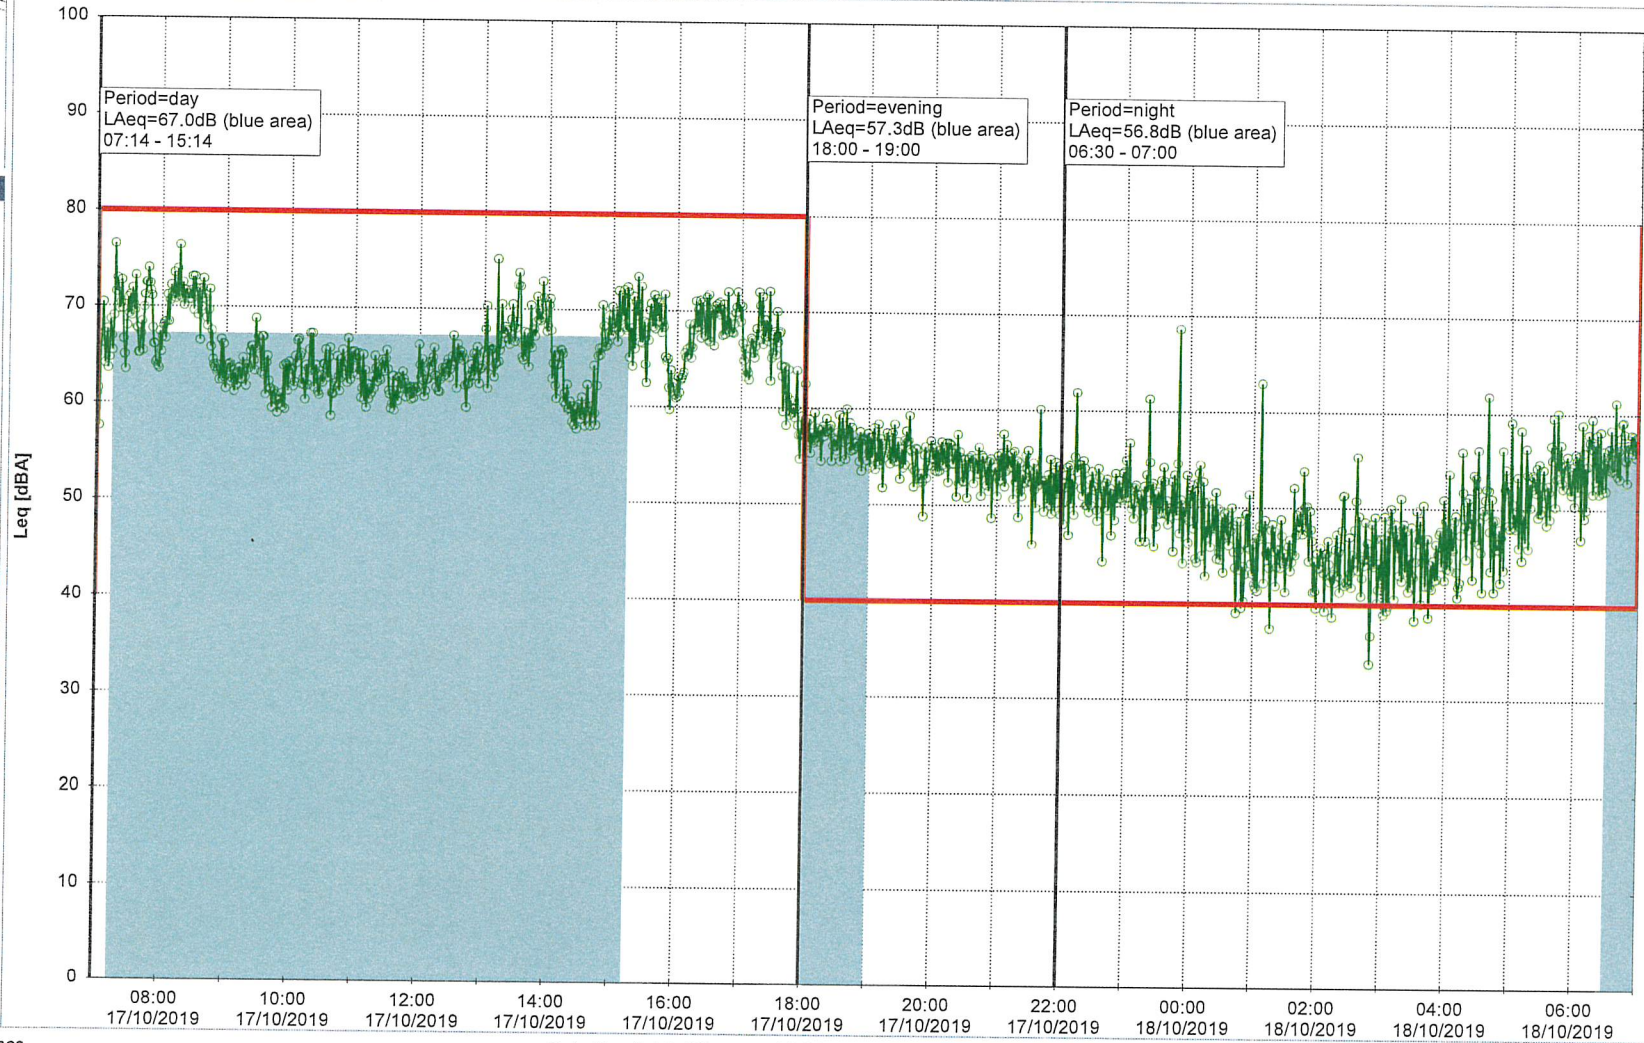

HOL_NS01

Project: Kronos Sydhavnen
Construction: Havneholmen
Location: N-V

Noise Time Related Diagram

17/10/2019
18/10/2019

HOL_NS01

Remarks

Project: Kronos Sydhavnen
Construction: Havneholmen
Location: N-V

Noise Time Related Diagram

18/10/2019
19/10/2019

Remarks

...

Project: Kronos Sydhavnen
Construction: Havneholmen
Location: N-V

19/10/2019
20/10/2019

Noise Time Related Diagram

Plan View