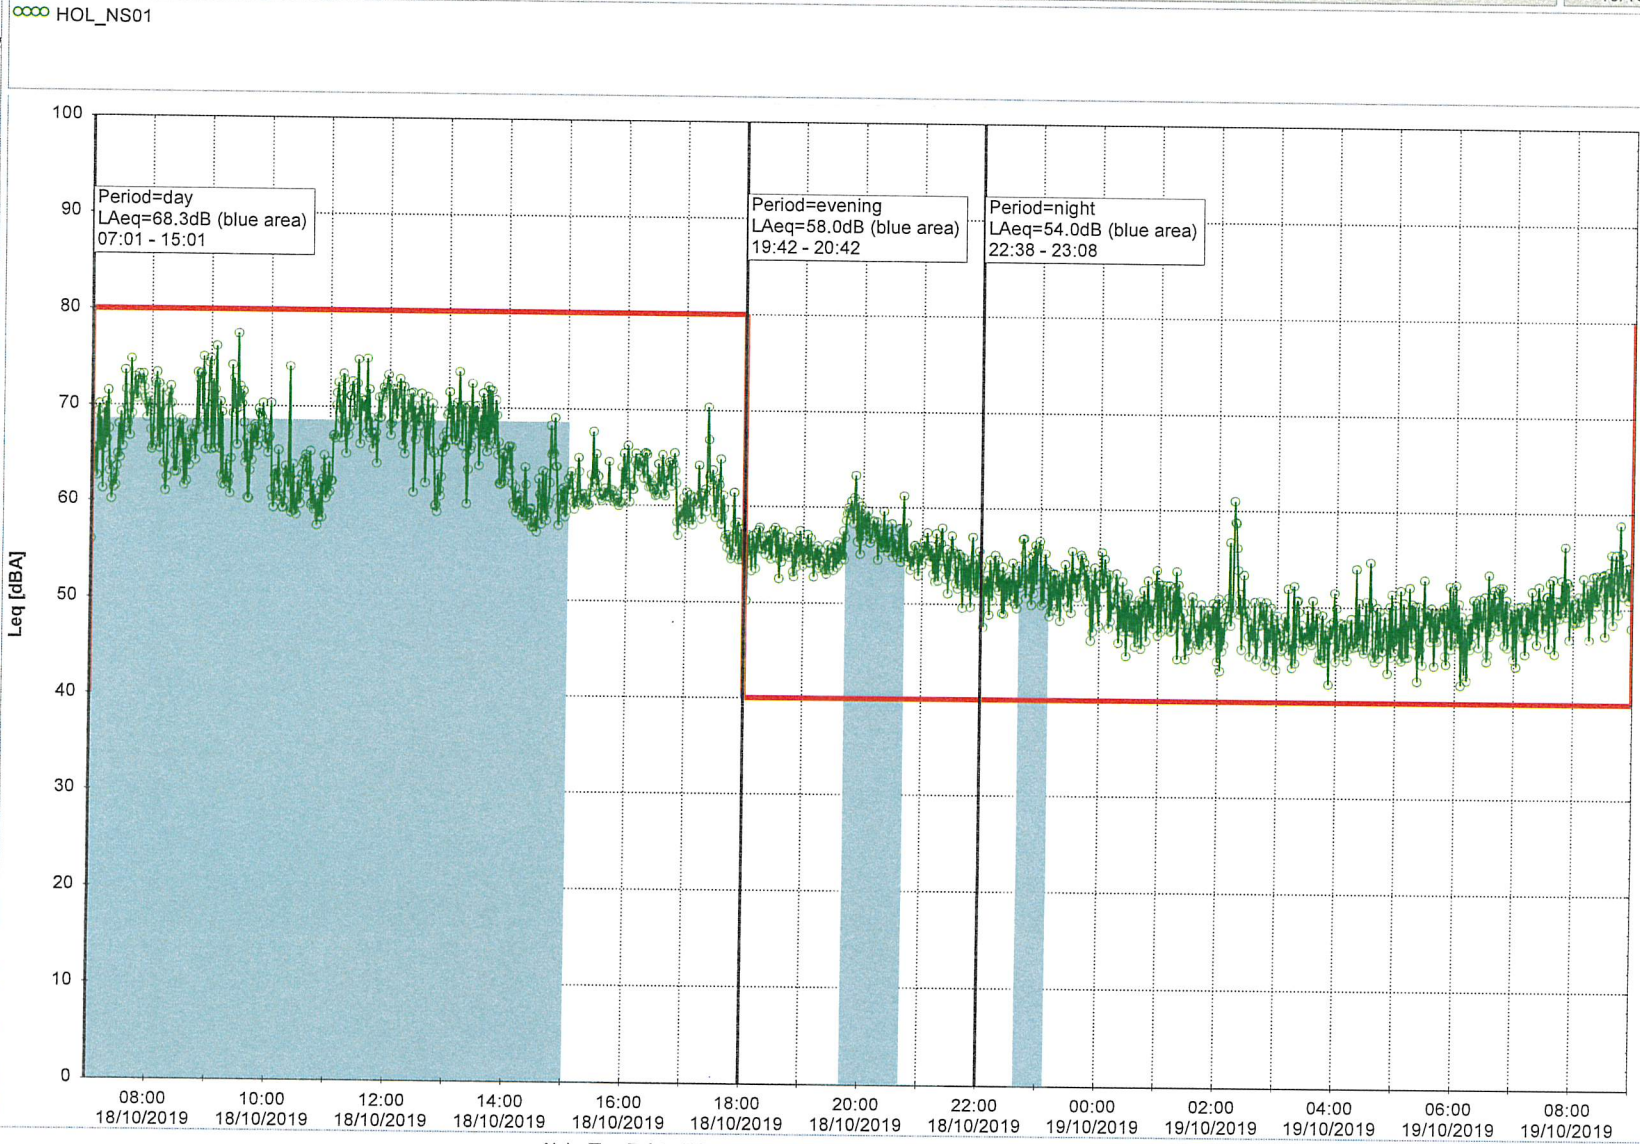

15/10/2019
16/10/2019

Noise Time Related Diagram

HOL_NS01

Remarks

...

Project: Kronos Sydhavnen
Construction: Havneholmen
Location: N-V

Noise Time Related Diagram

16/10/2019
17/10/2019

HOL_NS01

Project: Kronos Sydhavnen
Construction: Havneholmen
Location: N-V

Noise Time Related Diagram

17/10/2019
18/10/2019

HOL_NS01

Remarks

Project: Kronos Sydhavnen
Construction: Havneholmen
Location: N-V

Noise Time Related Diagram

18/10/2019
19/10/2019

Remarks

...

Project: Kronos Sydhavnen
Construction: Havneholmen
Location: N-V

19/10/2019
20/10/2019

Noise Time Related Diagram

Plan View

Remarks

...

HOL_NS01

Project: Kronos Sydhavnen
Construction: Havneholmen
Location: N-V

Noise Time Related Diagram

20/10/2019
21/10/2019

Remarks

...