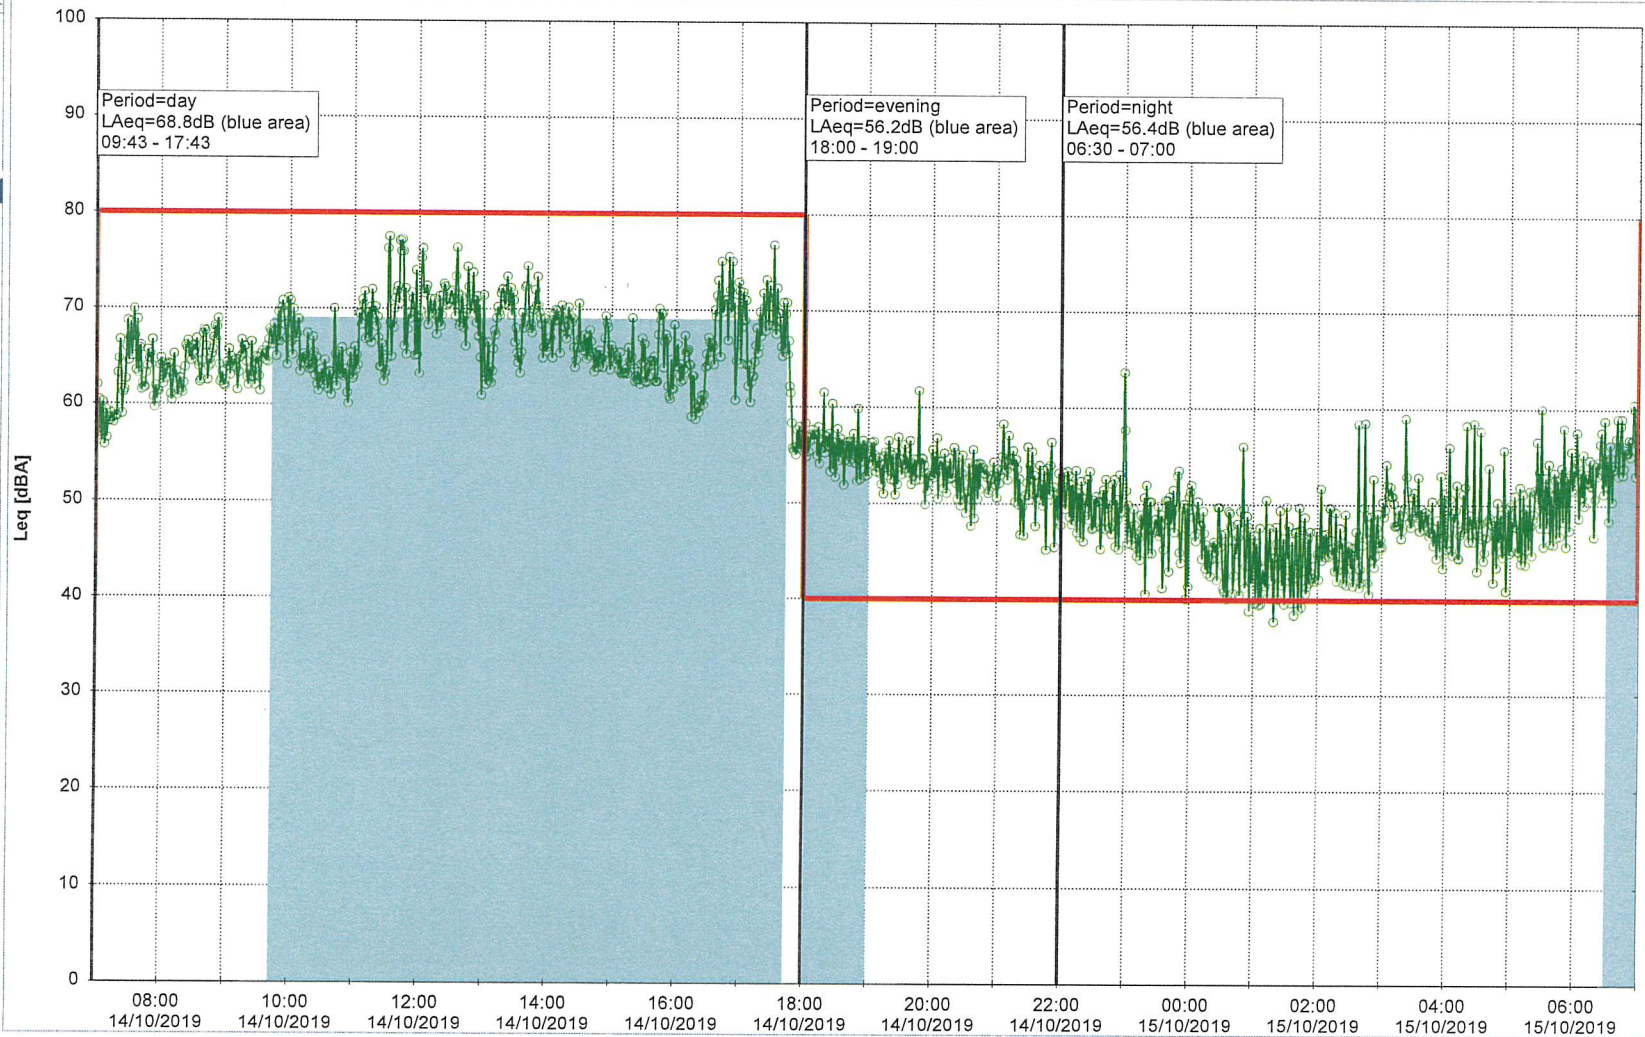

Project: Kronos Sydhavnen
Construction: Havneholmen
Location: N-V

Plan View

Noise Time Related Diagram

14/10/2019
15/10/2019

HOL_NS01

Remarks

...

Project: Kronos Sydhavnen
Construction: Havneholmen
Location: N-V

15/10/2019
16/10/2019

Noise Time Related Diagram

HOL_NS01

Remarks

...

Project: Kronos Sydhavnen
Construction: Havneholmen
Location: N-V

Noise Time Related Diagram

16/10/2019
17/10/2019

Noise Time Related Diagram

18/10/2019
19/10/2019

Remarks

...

Project: Kronos Sydhavnen
Construction: Havneholmen
Location: N-V

19/10/2019
20/10/2019

Noise Time Related Diagram

Plan View