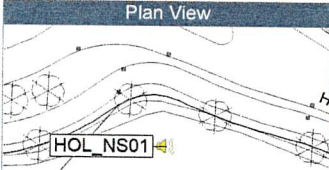

Project: Kronos Sydhavnen
Construction: Havneholmen
Location: N-V

Noise Time Related Diagram

17/10/2019
18/10/2019

HOL_NS01

Remarks