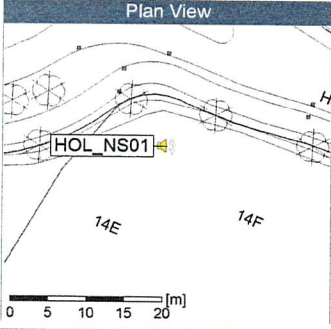

Project: Kronos Sydhavnen
Construction: Havneholmen
Location: N-V

Plan View

Noise Time Related Diagram

14/10/2019
15/10/2019

HOL_NS01

Remarks

...

Project: Kronos Sydhavnen
Construction: Havneholmen
Location: N-V

15/10/2019
16/10/2019

Noise Time Related Diagram

HOL_NS01

Remarks

...

Project: Kronos Sydhavnen
Construction: Havneholmen
Location: N-V

Noise Time Related Diagram

16/10/2019
17/10/2019