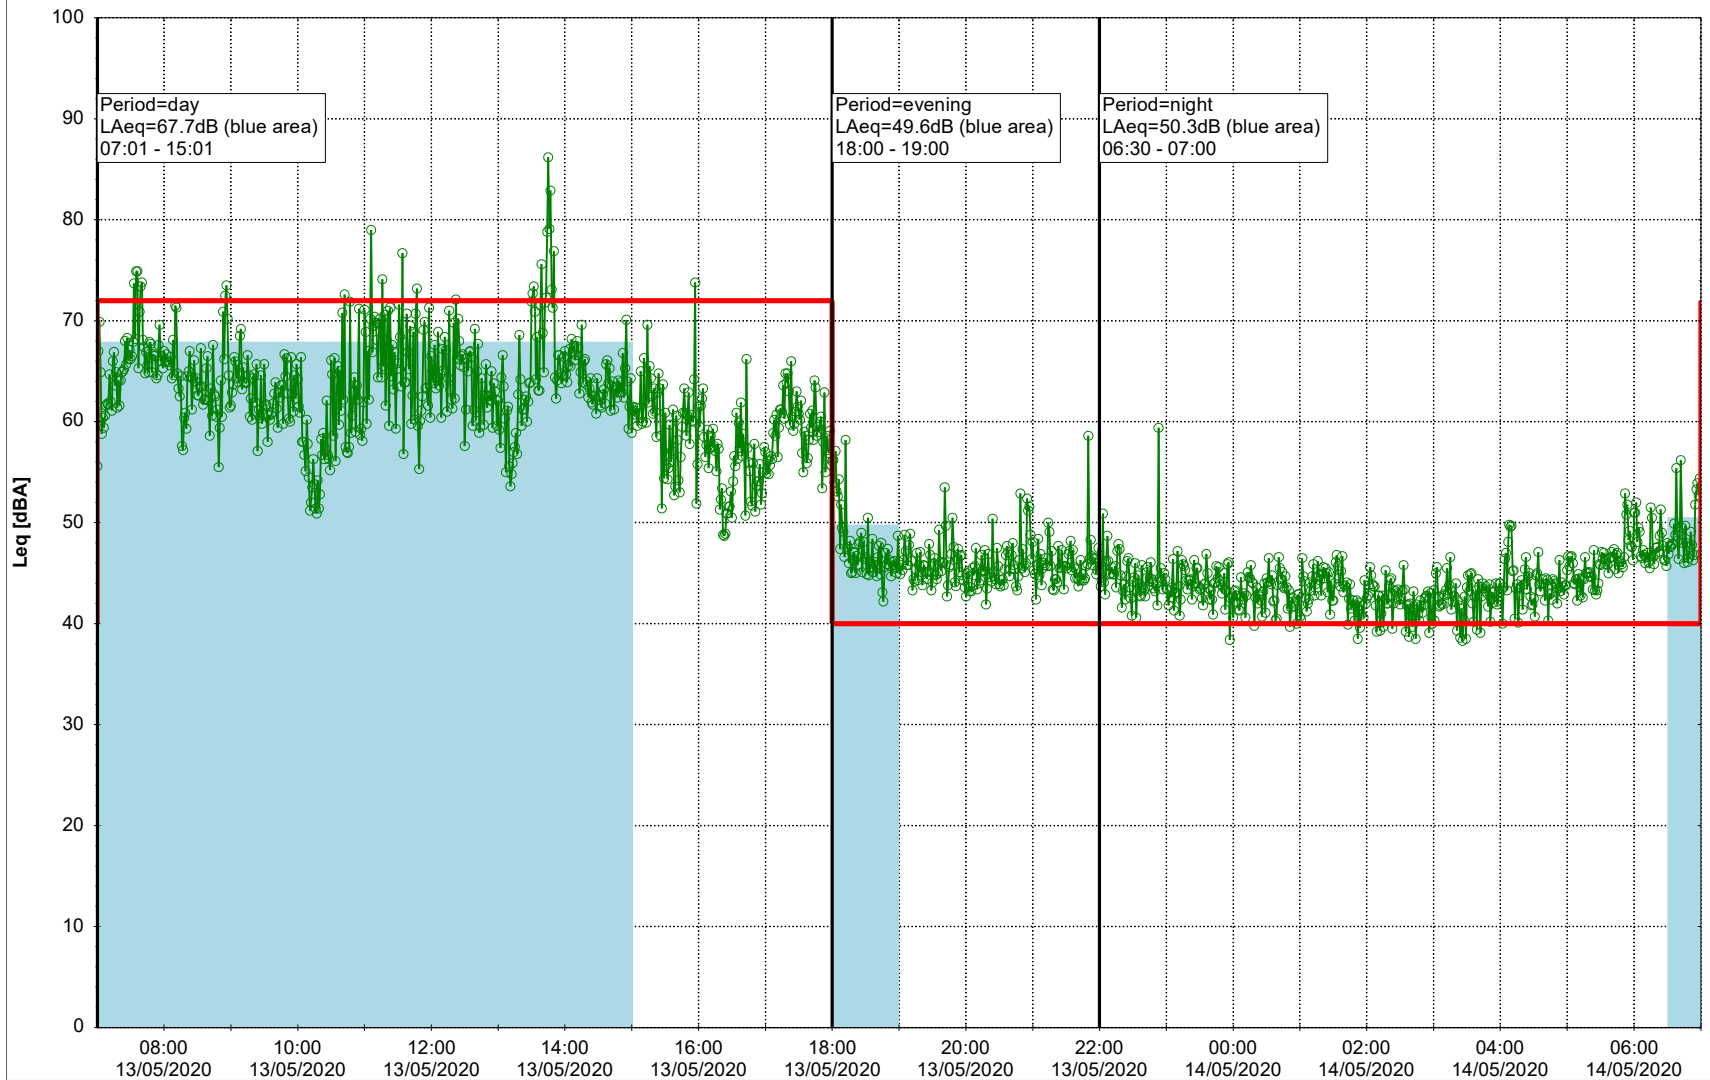

Plan View

Remarks

...

Noise Time Related Diagram

○○○○ MOP_NS01

Project: Kronos Sydhavnen
Construction: Mozarts Plads
Location: N-V

Plan View

Remarks