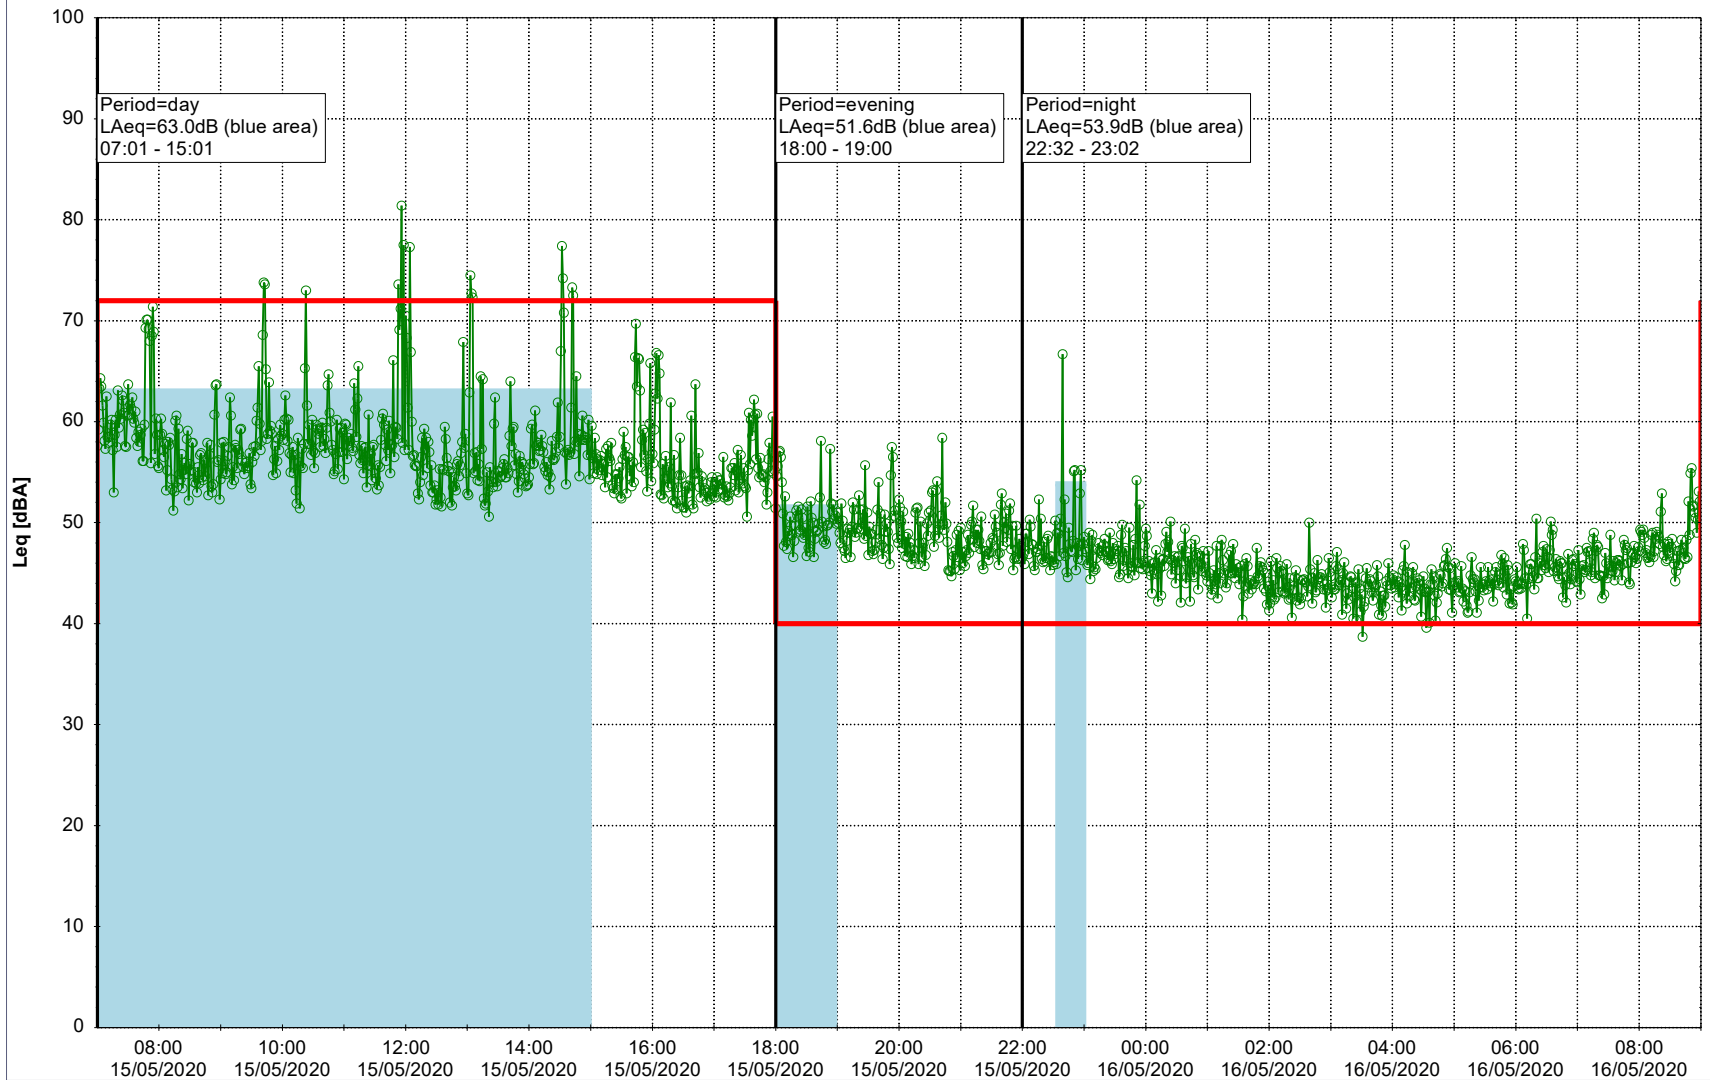

...

Noise Time Related Diagram

14/05/2020
15/05/2020

○○○○ MOP_NS01

Project: Kronos Sydhavnen
Construction: Mozarts Plads
Location: N-V

Plan View

Remarks

...

Noise Time Related Diagram

15/05/2020
16/05/2020

○○○○ MOP_NS01

Project: Kronos Sydhavnen
Construction: Mozarts Plads
Location: N-V

Plan View

Remarks

...

Noise Time Related Diagram