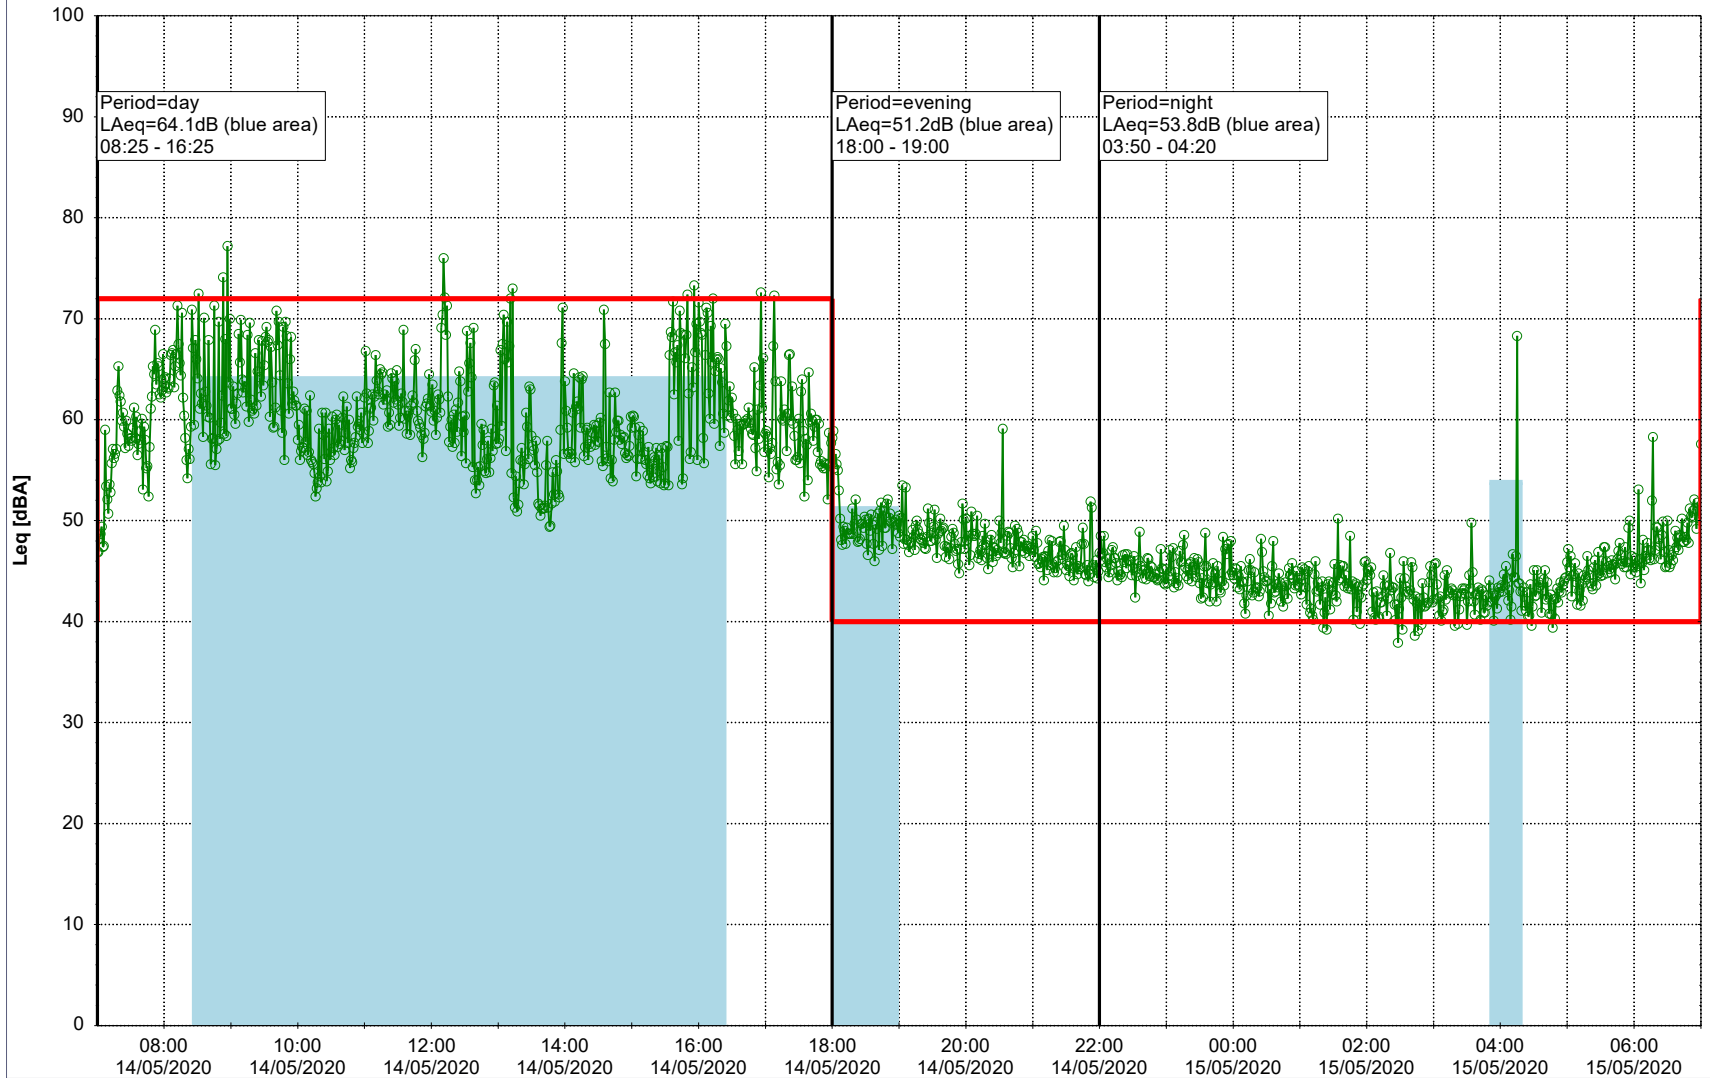

Noise Time Related Diagram

14/05/2020
15/05/2020

○○○○ MOP_NS01