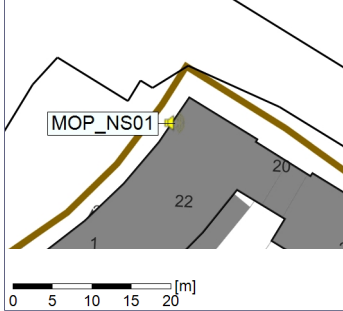

16/05/2020
17/05/2020

○○○○ MOP_NS01

Project: Kronos Sydhavnen
Construction: Mozarts Plads
Location: N-V

Plan View

Remarks

...

Noise Time Related Diagram

17/05/2020
18/05/2020