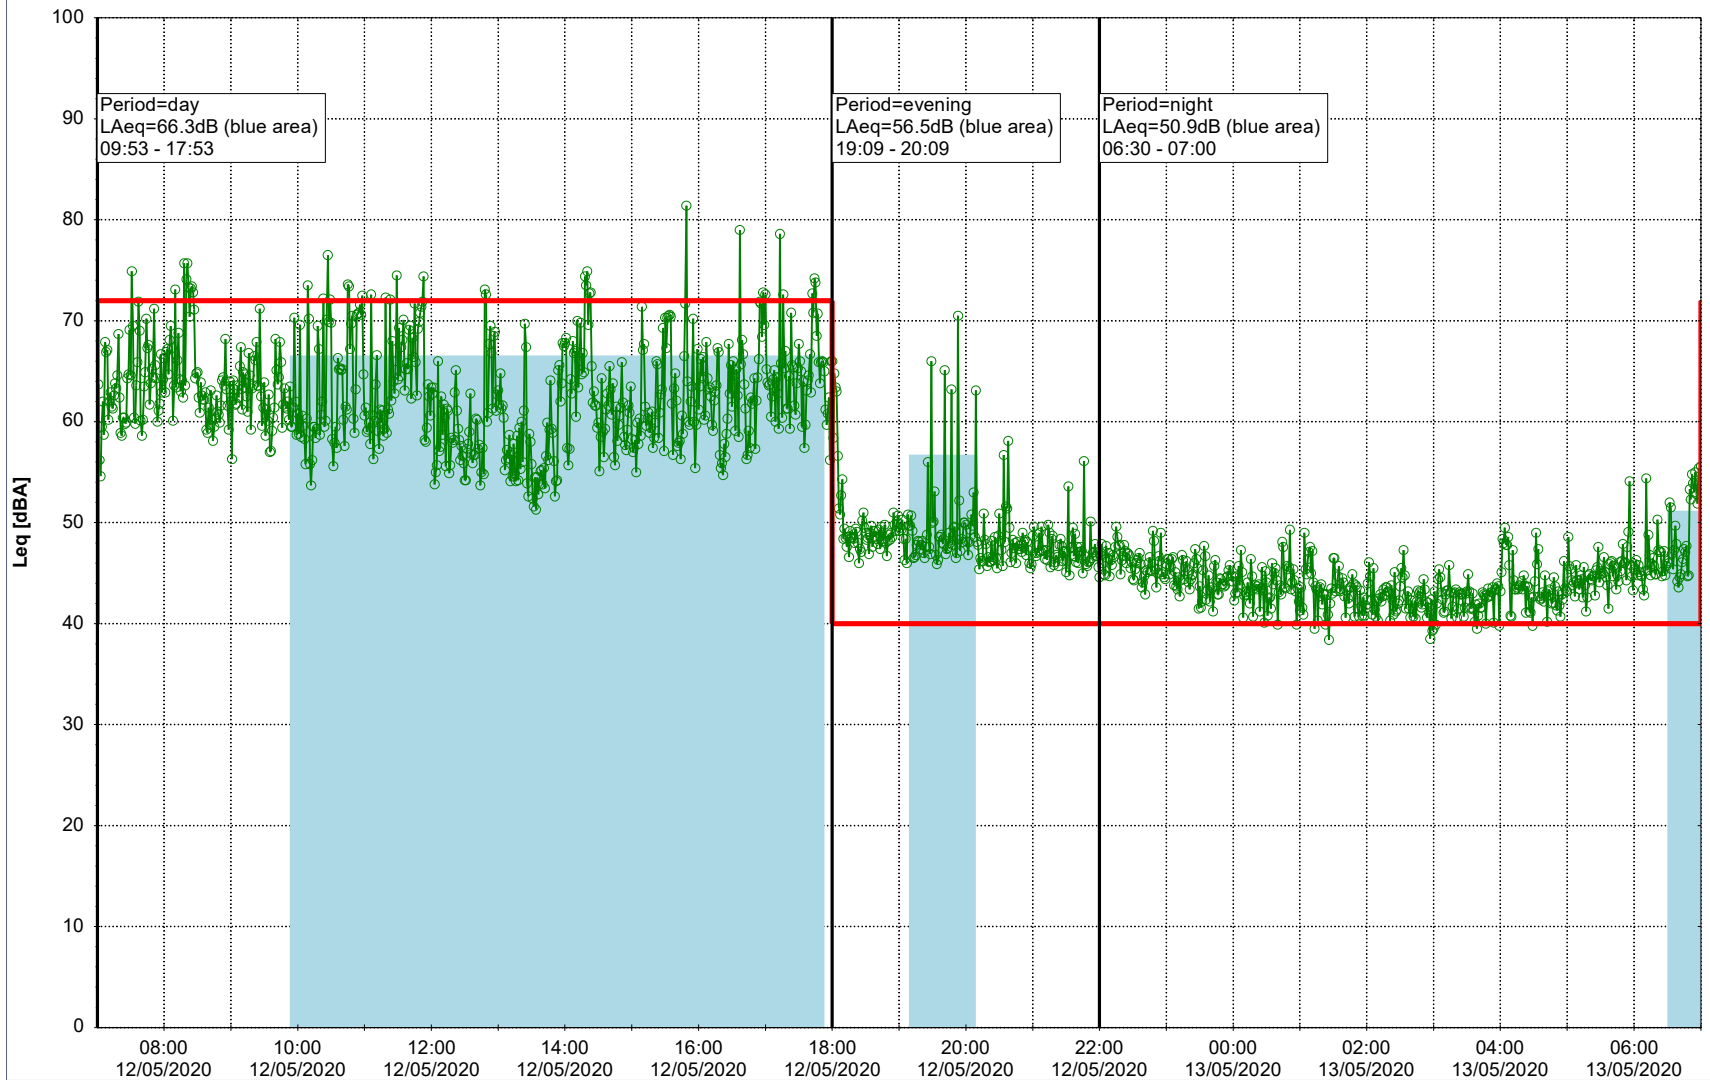

12/05/2020
13/05/2020

Plan View

Remarks

...

Noise Time Related Diagram

○○○○ MOP_NS01

Project: Kronos Sydhavnen
Construction: Mozarts Plads
Location: N-V

13/05/2020
14/05/2020

Plan View

Remarks

...

Noise Time Related Diagram

○○○○ MOP_NS01

Project: Kronos Sydhavnen
Construction: Mozarts Plads
Location: N-V

Plan View

Remarks