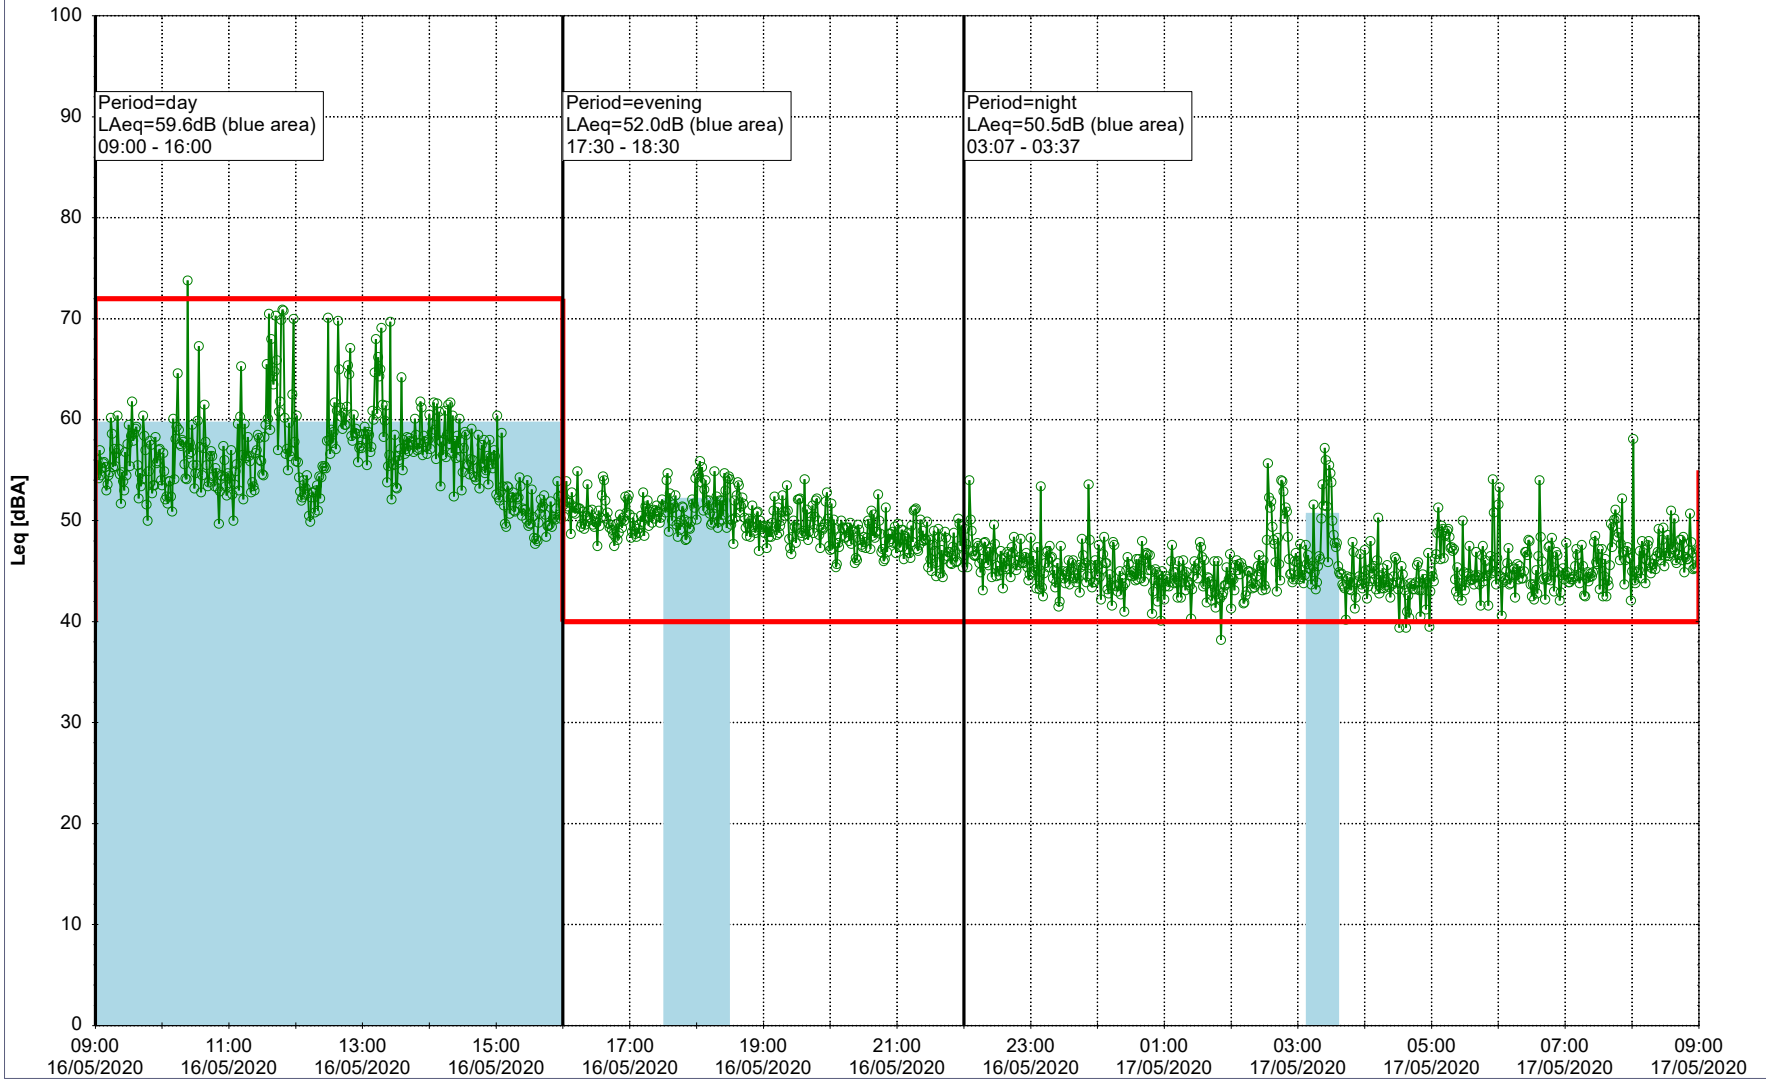

Noise Time Related Diagram

16/05/2020
17/05/2020

○○○○ MOP_NS01