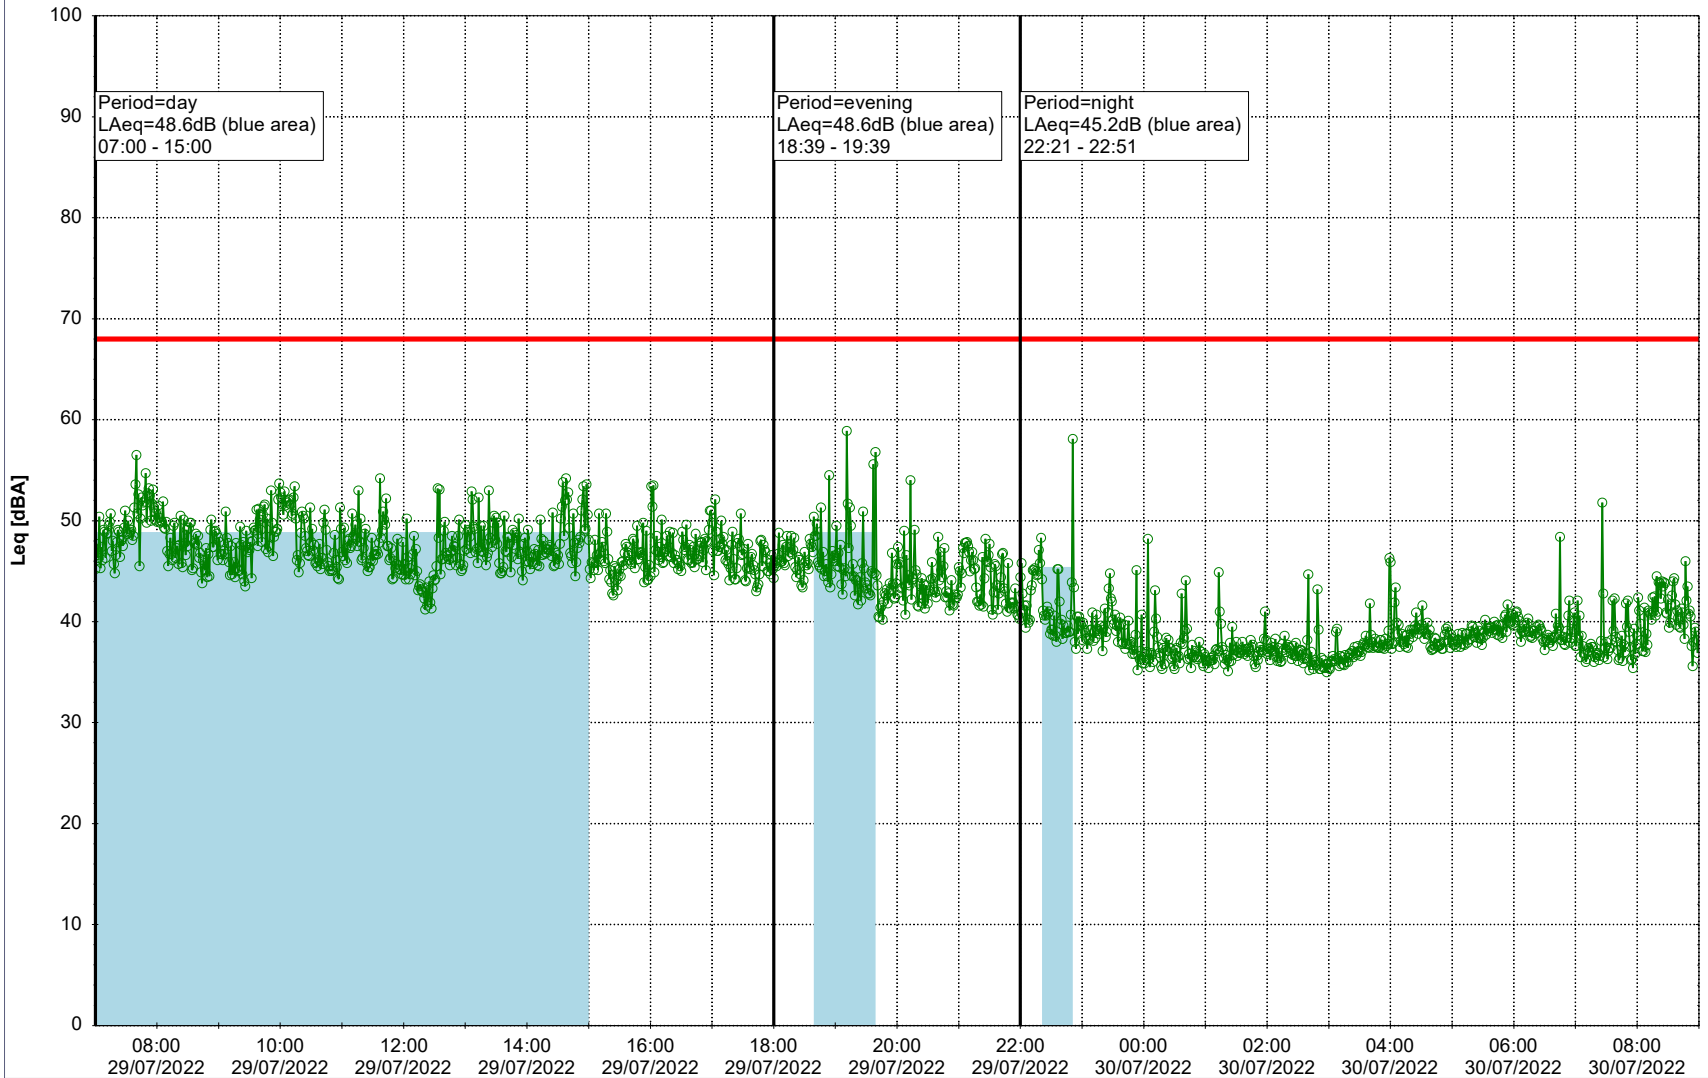

...

Noise Time Related Diagram

28/07/2022
29/07/2022

○○○○ EBR-OVK_NS02

Project: Kronos Sydhavnen
Construction: Enghave Brygge
Location: N-V

Plan View

EBR-OVK_NS02

Remarks

...

Noise Time Related Diagram

29/07/2022
30/07/2022

○○○○ EBR-OVK_NS02

Project: Kronos Sydhavnen
Construction: Enghave Brygge
Location: N-V

Plan View

EBR-OVK_NS02

Remarks

...

Noise Time Related Diagram

30/07/2022
31/07/2022

○○○○ EBR-OVK_NS02

Project: Kronos Sydhavnen
Construction: Enghave Brygge
Location: N-V

Plan View

EBR-OVK_NS02

Remarks