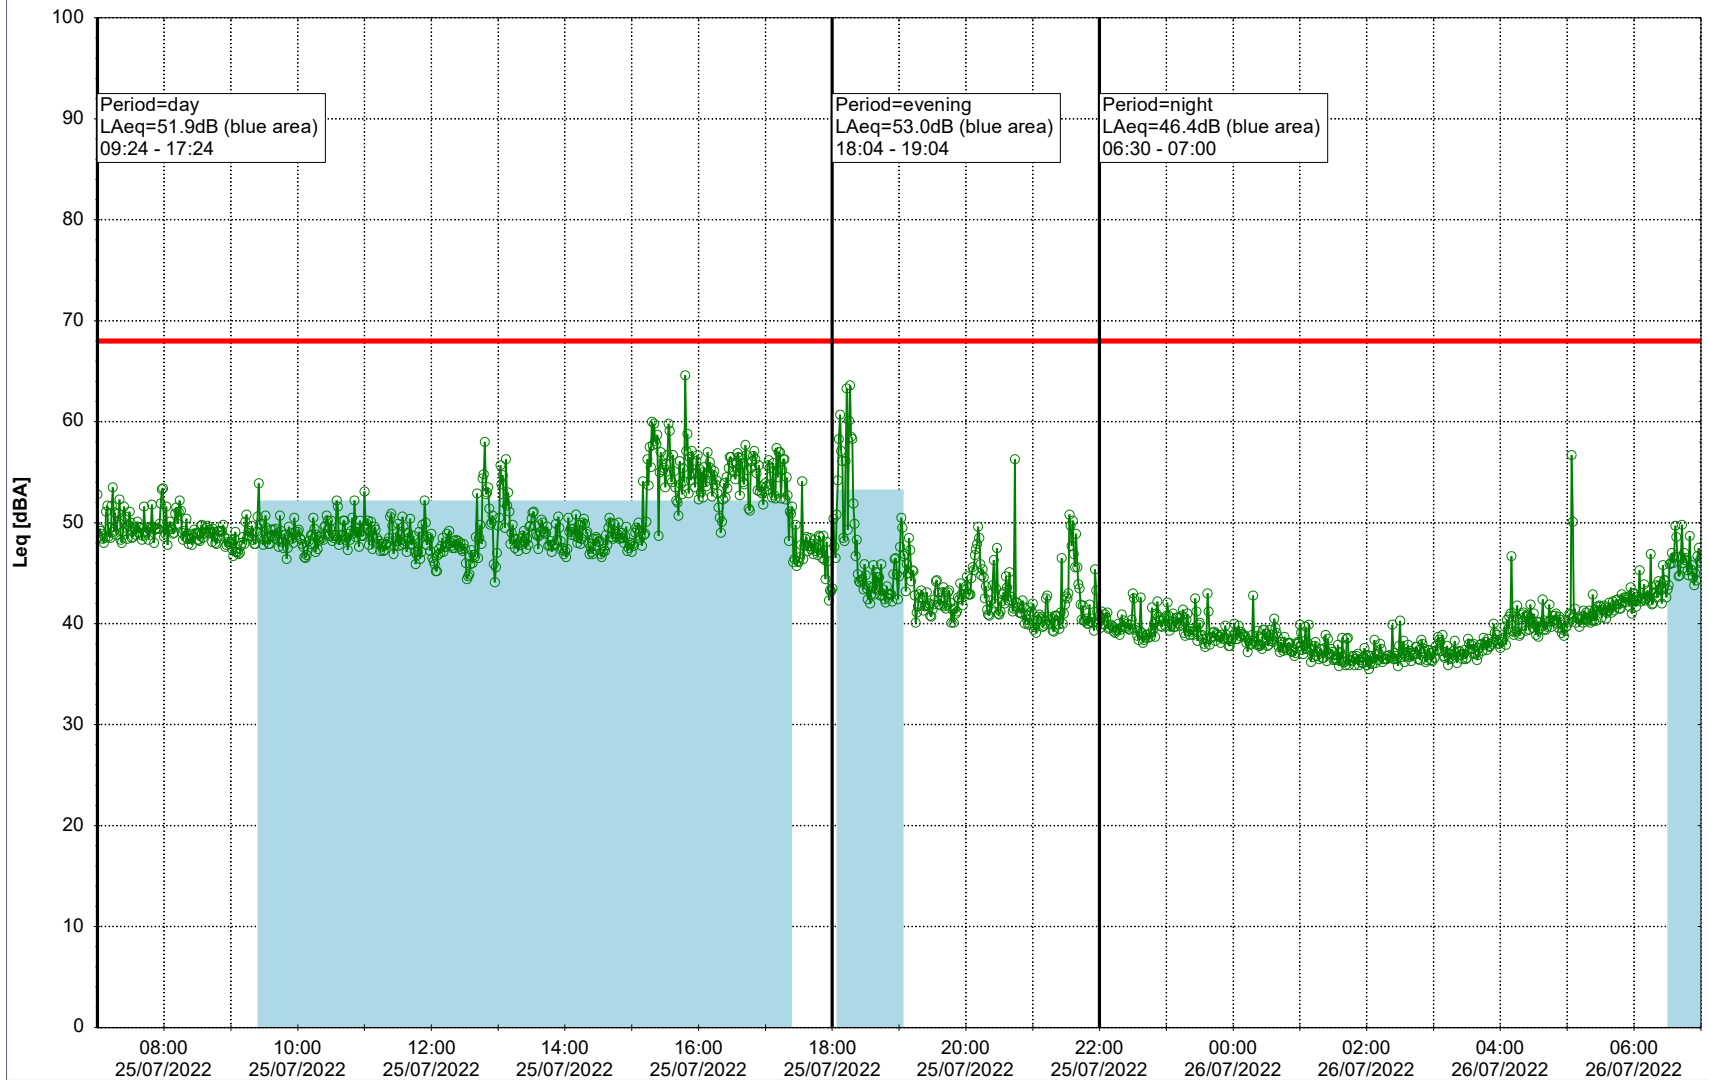

Project: Kronos Sydhavnen
Construction: Enghave Brygge
Location: N-V

Plan View

Remarks

...

Noise Time Related Diagram

25/07/2022
26/07/2022

○○○ EBR-OVK_NS02

Project: Kronos Sydhavnen
Construction: Enghave Brygge
Location: N-V

Plan View

Remarks

...

Noise Time Related Diagram

26/07/2022
27/07/2022

○○○○ EBR-OVK_NS02

Project: Kronos Sydhavnen
Construction: Enghave Brygge
Location: N-V

Plan View

Remarks

...

Noise Time Related Diagram

27/07/2022
28/07/2022

○○○ EBR-OVK_NS02

Project: Kronos Sydhavnen
Construction: Enghave Brygge
Location: N-V

Plan View

Remarks