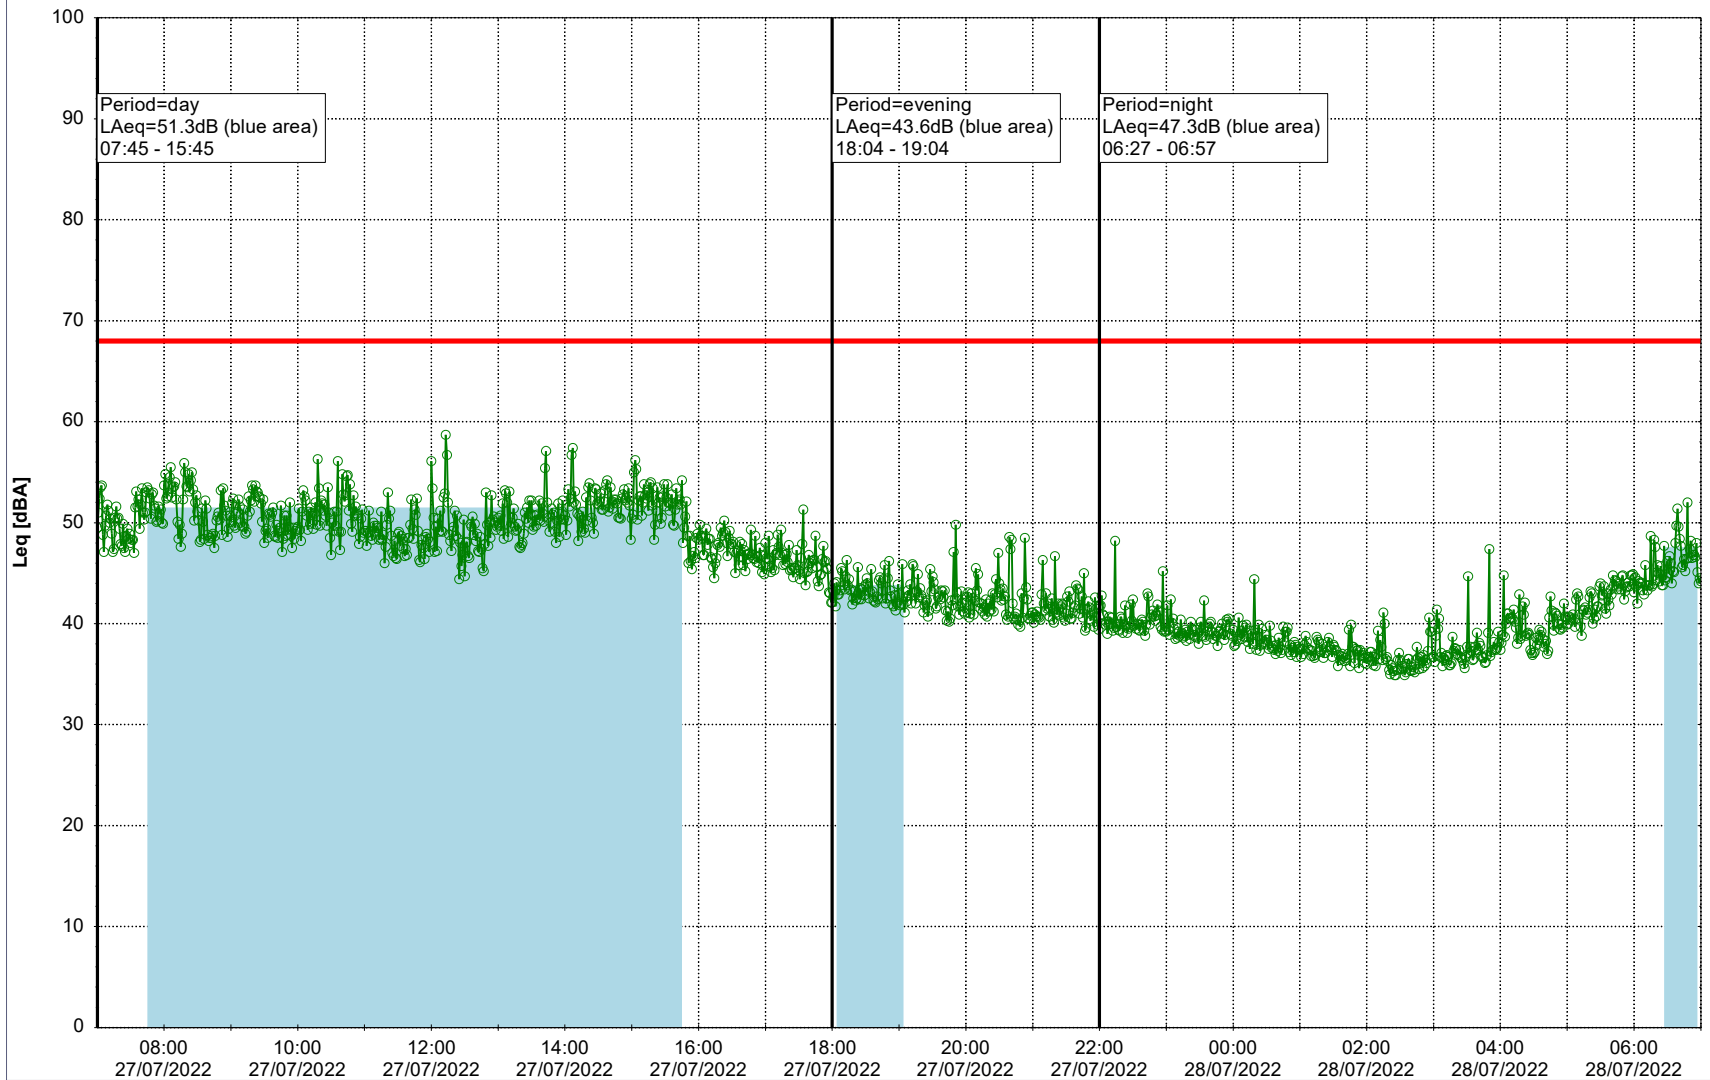

Plan View

Remarks

...

Noise Time Related Diagram

26/07/2022
27/07/2022

○○○○ EBR-OVK_NS02

Project: Kronos Sydhavnen
Construction: Enghave Brygge
Location: N-V

Plan View

Remarks

...

Noise Time Related Diagram

27/07/2022
28/07/2022

○○○ EBR-OVK_NS02

Project: Kronos Sydhavnen
Construction: Enghave Brygge
Location: N-V

Plan View

Remarks