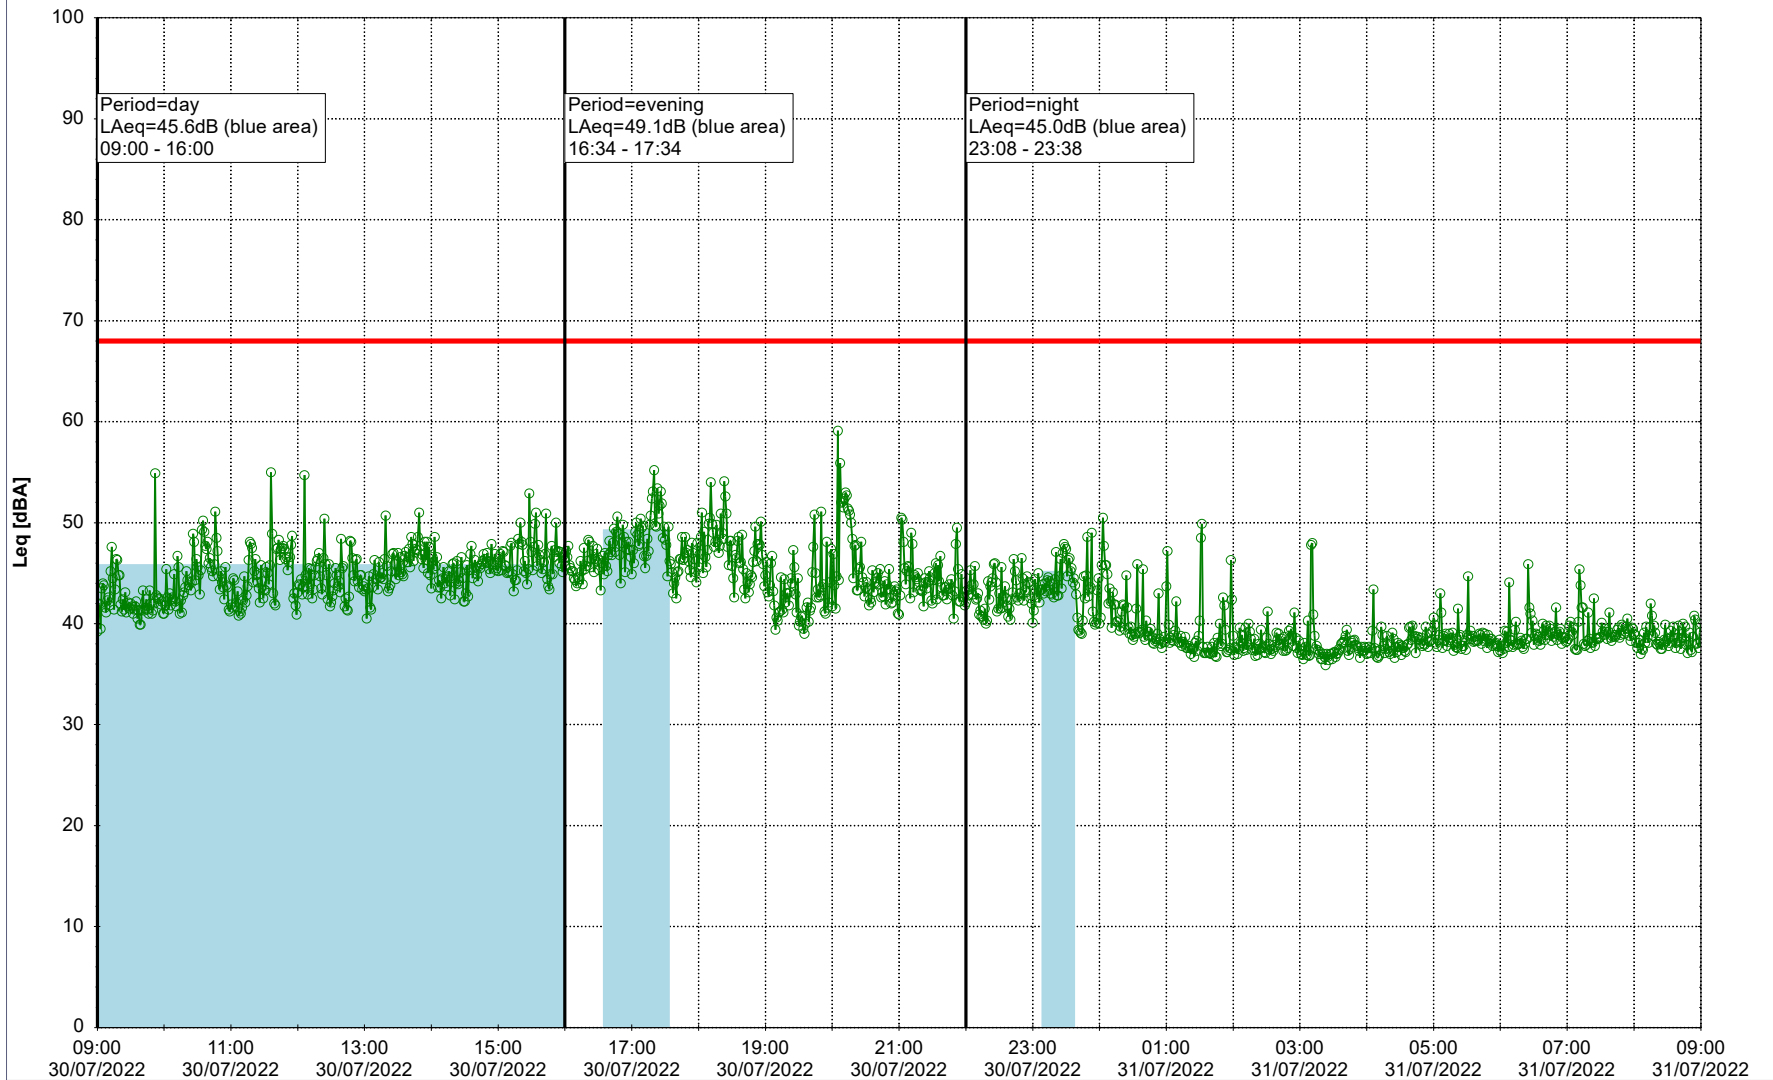

...

Noise Time Related Diagram

29/07/2022
30/07/2022

○○○○ EBR-OVK_NS02

Project: Kronos Sydhavnen
Construction: Enghave Brygge
Location: N-V

Plan View

EBR-OVK_NS02

Remarks

...

Noise Time Related Diagram

30/07/2022
31/07/2022

○○○○ EBR-OVK_NS02

Project: Kronos Sydhavnen
Construction: Enghave Brygge
Location: N-V

Plan View

EBR-OVK_NS02

Remarks