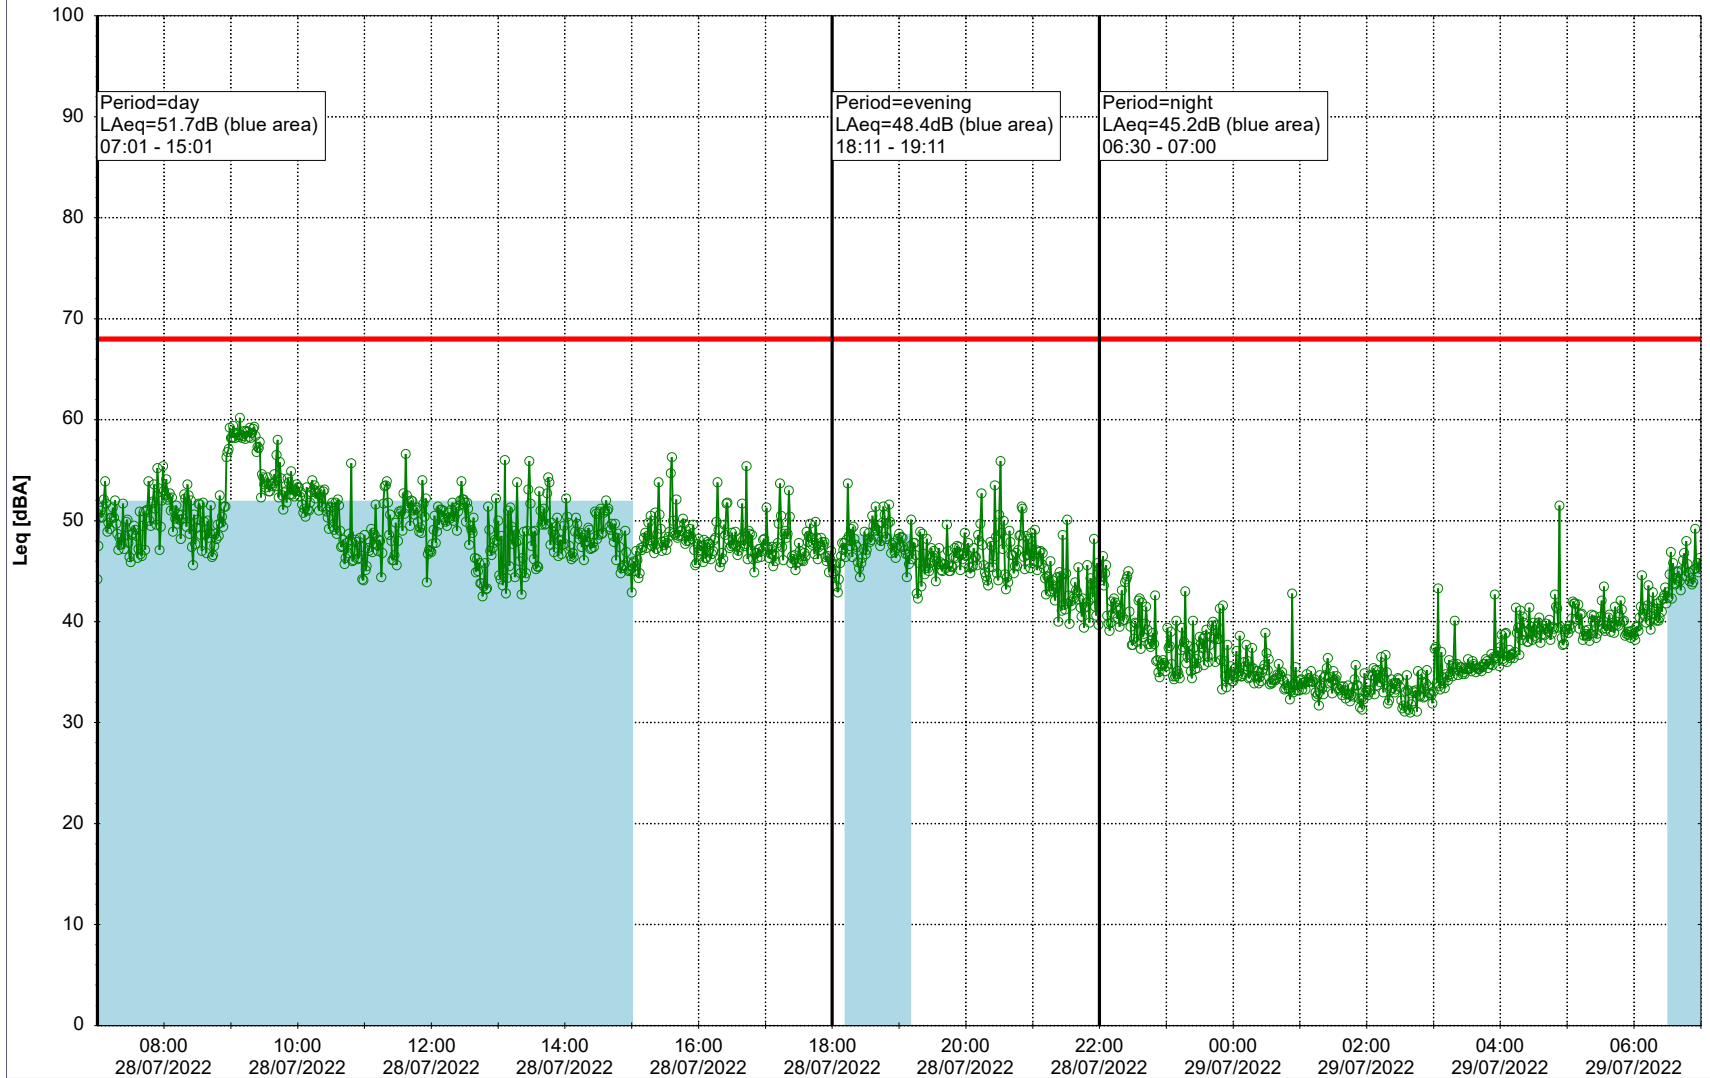

Remarks

...

Noise Time Related Diagram

27/07/2022
28/07/2022

○○○ EBR-OVK_NS02

Project: Kronos Sydhavnen
Construction: Enghave Brygge
Location: N-V

Plan View

Remarks

...

Noise Time Related Diagram

28/07/2022
29/07/2022

○○○○ EBR-OVK_NS02

Project: Kronos Sydhavnen
Construction: Enghave Brygge
Location: N-V

Plan View

EBR-OVK_NS02

Remarks

...

Noise Time Related Diagram

29/07/2022
30/07/2022

○○○○ EBR-OVK_NS02

Project: Kronos Sydhavnen
Construction: Enghave Brygge
Location: N-V

Plan View

EBR-OVK_NS02

Remarks