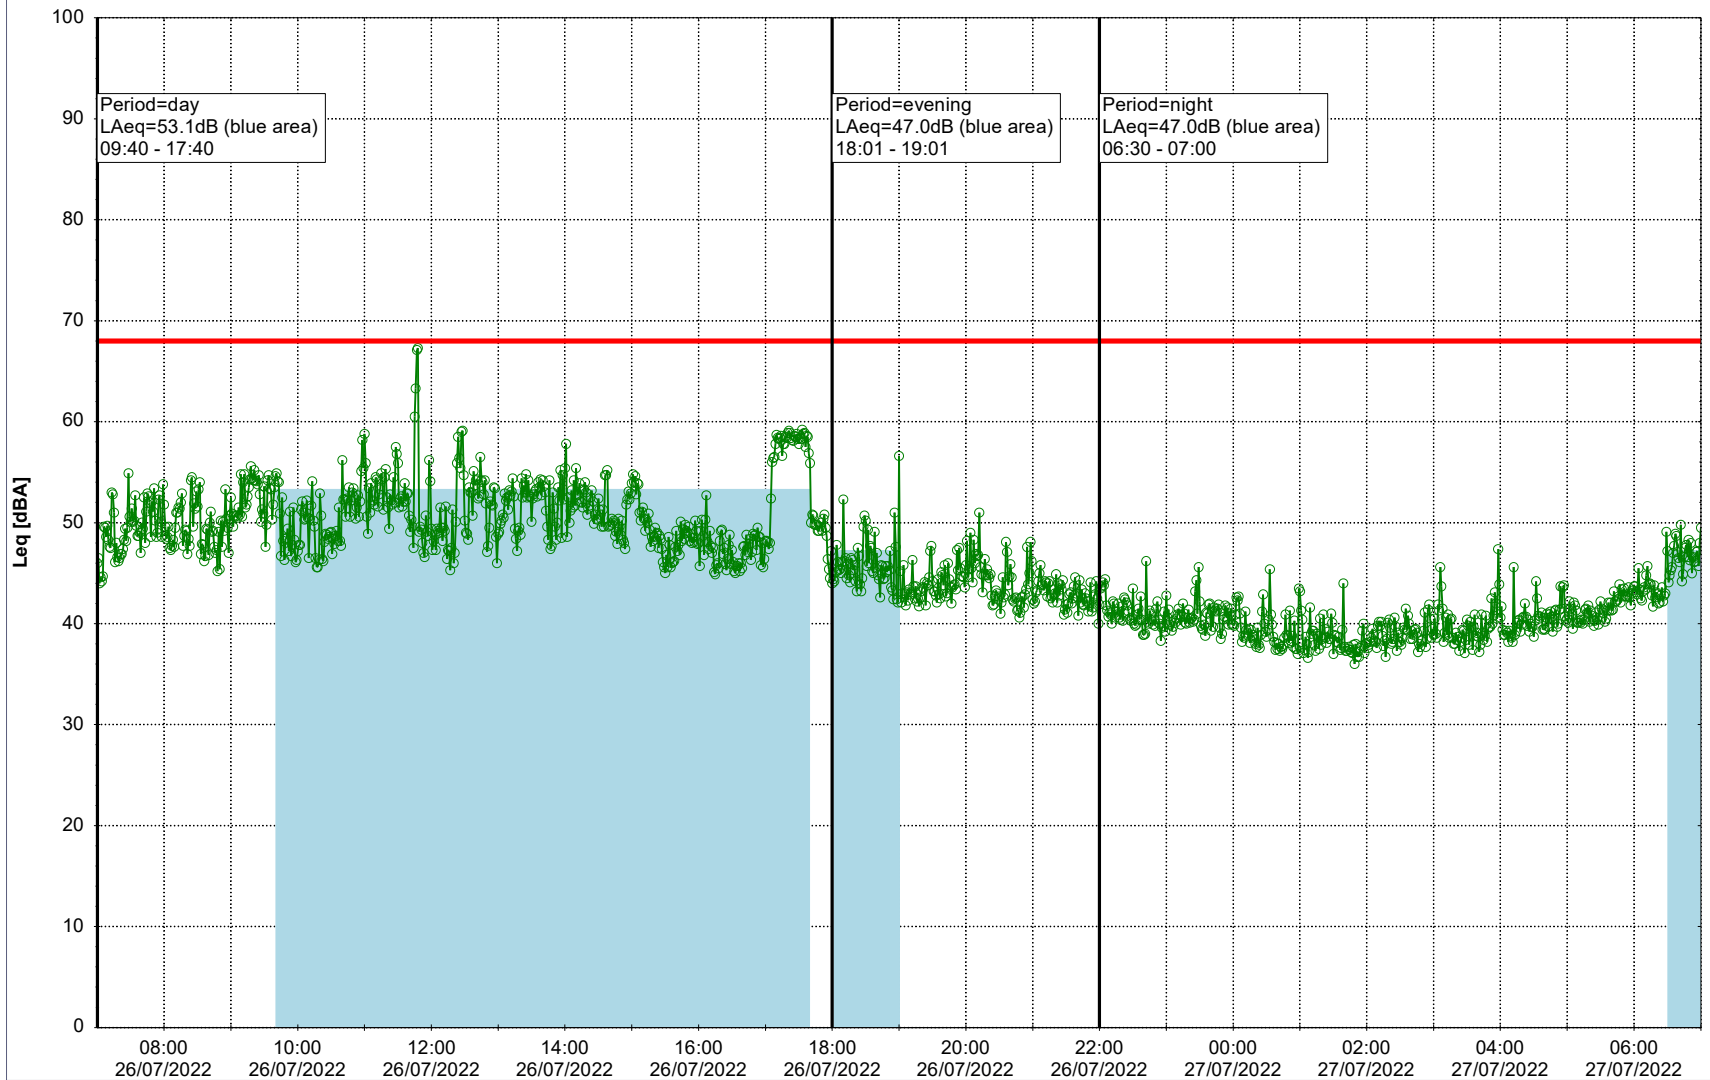

Plan View

Remarks

...

Noise Time Related Diagram

26/07/2022
27/07/2022

○○○○ EBR-OVK_NS02

Project: Kronos Sydhavnen
Construction: Enghave Brygge
Location: N-V

Plan View

Remarks

...

Noise Time Related Diagram

27/07/2022
28/07/2022

○○○ EBR-OVK_NS02

Project: Kronos Sydhavnen
Construction: Enghave Brygge
Location: N-V

Plan View

Remarks

...

Noise Time Related Diagram

28/07/2022
29/07/2022

○○○○ EBR-OVK_NS02

Project: Kronos Sydhavnen
Construction: Enghave Brygge
Location: N-V

Plan View

EBR-OVK_NS02

Remarks