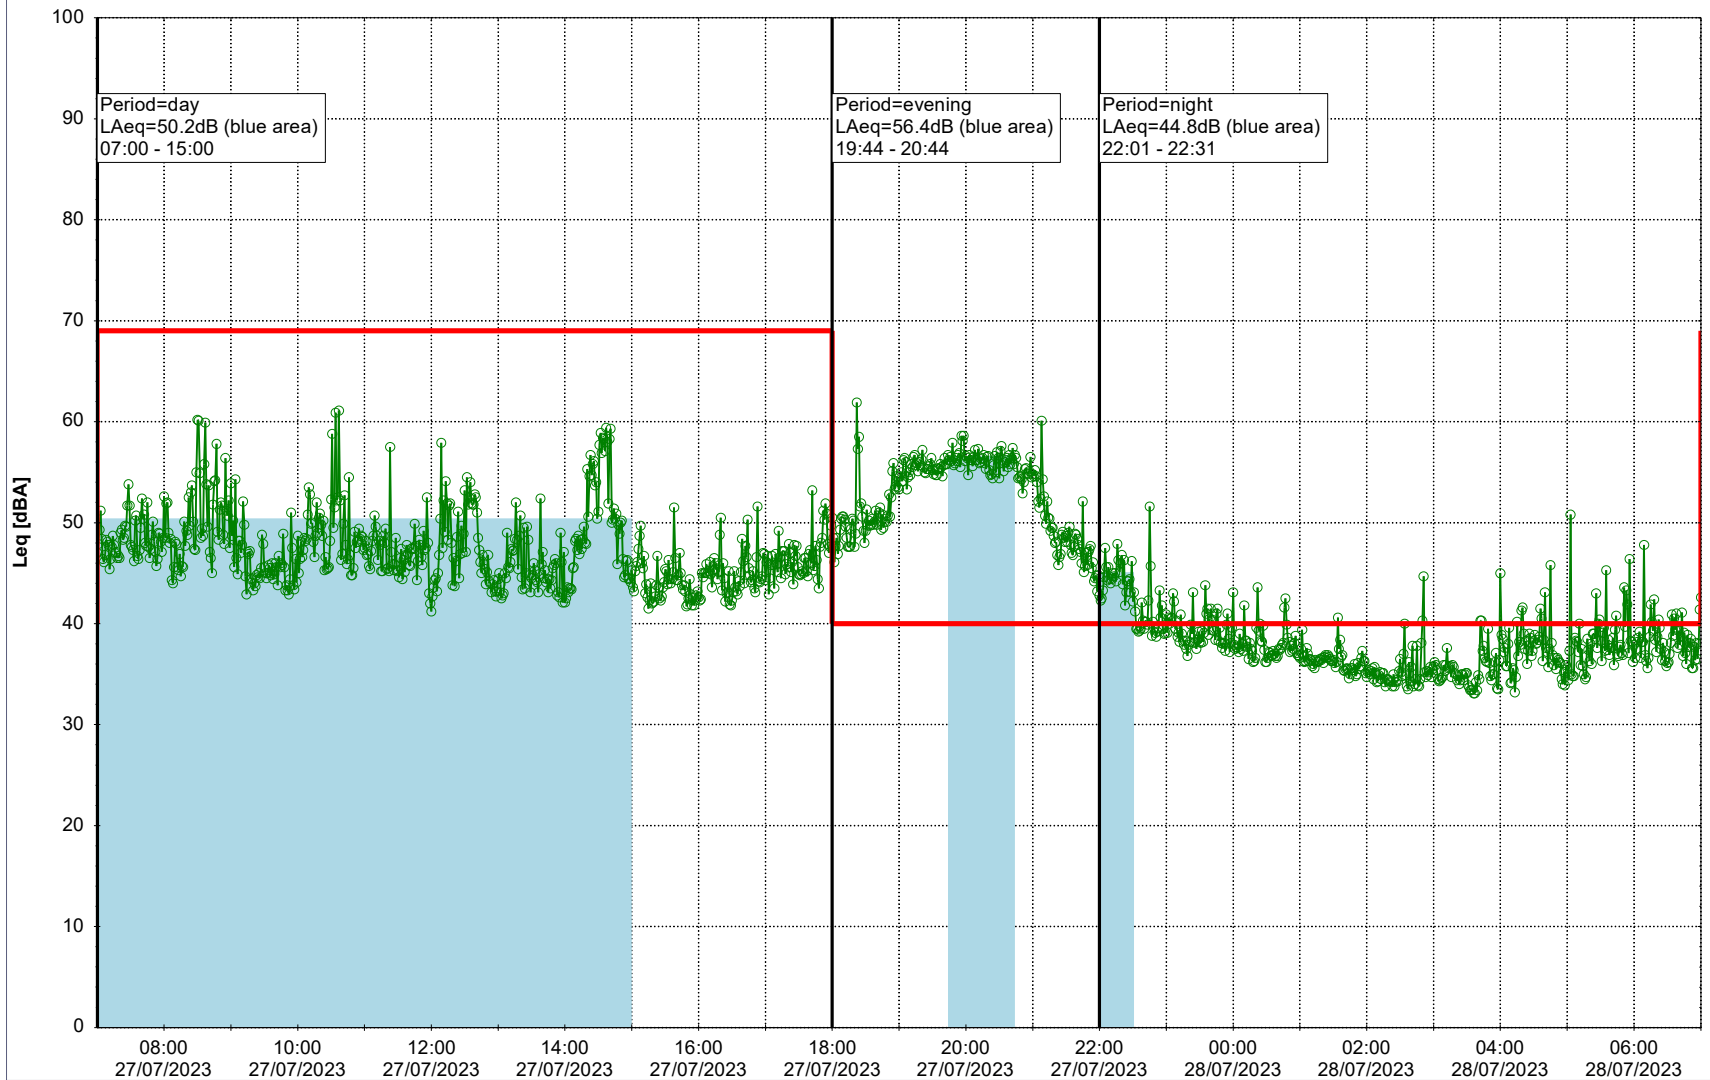

Remarks

- Ørsted Værket

Noise Time Related Diagram

26/07/2023
27/07/2023

○○○ EBR-OVK_NS02

Project: Kronos Sydhavnen
Construction: Enghave Brygge
Location: N-V

Plan View

Remarks

- Ørsted Værket

Noise Time Related Diagram

27/07/2023
28/07/2023

○○○○ EBR-OVK_NS02

Project: Kronos Sydhavnen
Construction: Enghave Brygge
Location: N-V

Plan View

Remarks

- Ørsted Værket

Noise Time Related Diagram

28/07/2023
29/07/2023

○○○○ EBR-OVK_NS02

Project: Kronos Sydhavnen
Construction: Enghave Brygge
Location: N-V

Plan View

Remarks

- Ørsted Værket

Noise Time Related Diagram

29/07/2023
30/07/2023

○○○○ EBR-OVK_NS02

Project: Kronos Sydhavnen
Construction: Enghave Brygge
Location: N-V

Plan View

Remarks

- Ørsted Værket

Noise Time Related Diagram

30/07/2023
31/07/2023