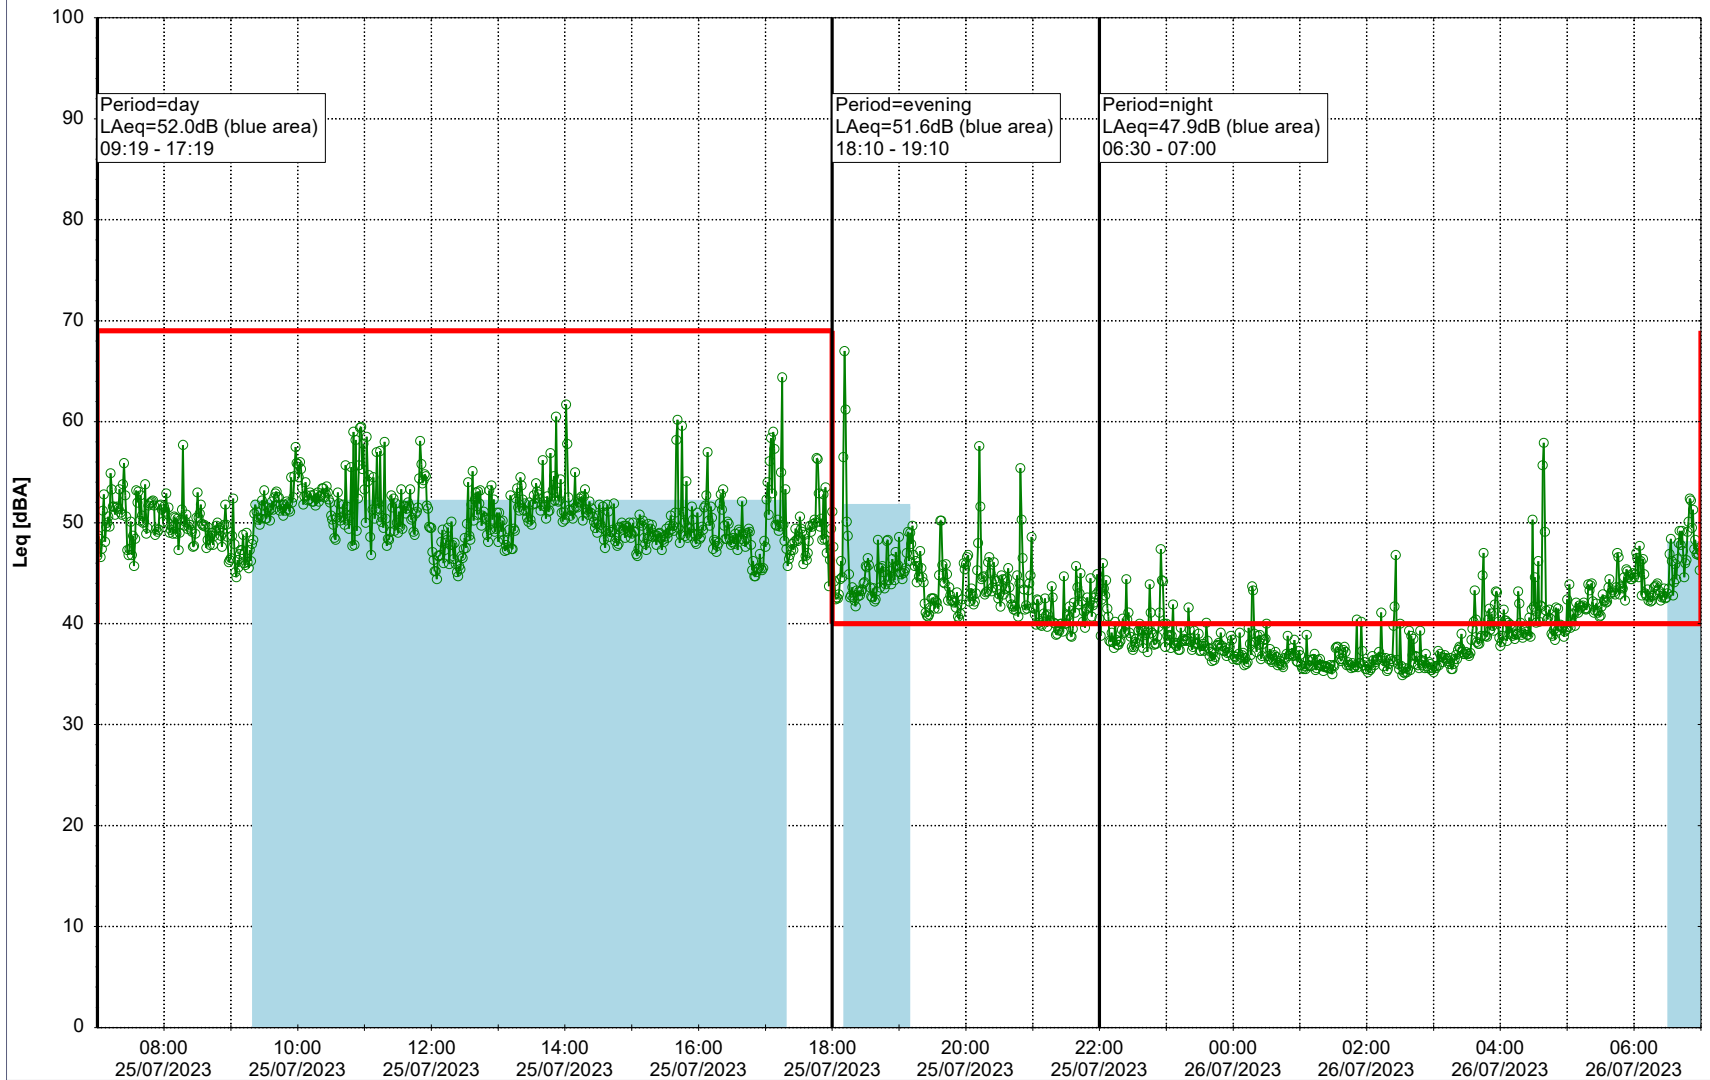

Plan View

Remarks

- Ørsted Værket

Noise Time Related Diagram

25/07/2023
26/07/2023

○○○ EBR-OVK_NS02

Project: Kronos Sydhavnen
Construction: Enghave Brygge
Location: N-V

Plan View

Remarks

- Ørsted Værket

Noise Time Related Diagram

26/07/2023
27/07/2023

○○○ EBR-OVK_NS02

Project: Kronos Sydhavnen
Construction: Enghave Brygge
Location: N-V

Plan View

Remarks

- Ørsted Værket

Noise Time Related Diagram

27/07/2023
28/07/2023

○○○○ EBR-OVK_NS02

Project: Kronos Sydhavnen
Construction: Enghave Brygge
Location: N-V

Plan View

Remarks

- Ørsted Værket