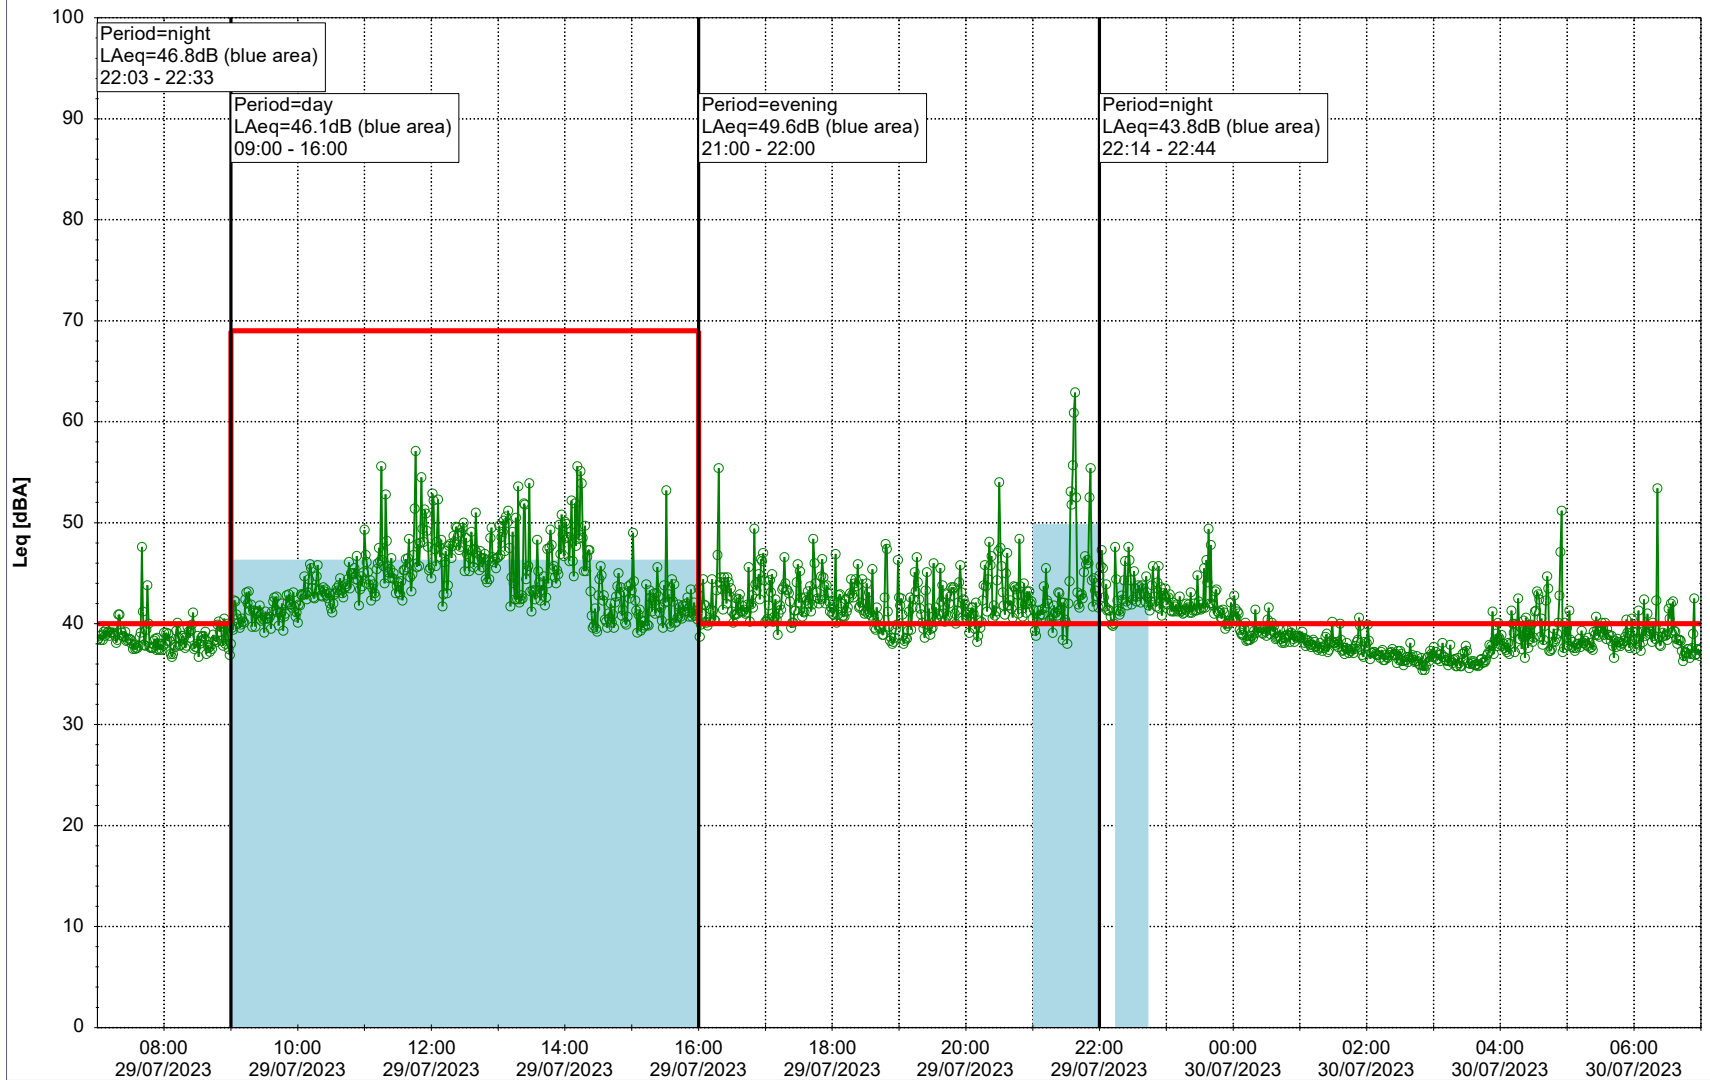

- Ørsted Værket

Noise Time Related Diagram

27/07/2023
28/07/2023

○○○○ EBR-OVK_NS02

Project: Kronos Sydhavnen
Construction: Enghave Brygge
Location: N-V

Plan View

Remarks

- Ørsted Værket

Noise Time Related Diagram

28/07/2023
29/07/2023

○○○○ EBR-OVK_NS02

Project: Kronos Sydhavnen
Construction: Enghave Brygge
Location: N-V

Plan View

Remarks

- Ørsted Værket

Noise Time Related Diagram

29/07/2023
30/07/2023

○○○○ EBR-OVK_NS02

Project: Kronos Sydhavnen
Construction: Enghave Brygge
Location: N-V

Plan View

Remarks

- Ørsted Værket

Noise Time Related Diagram

30/07/2023
31/07/2023