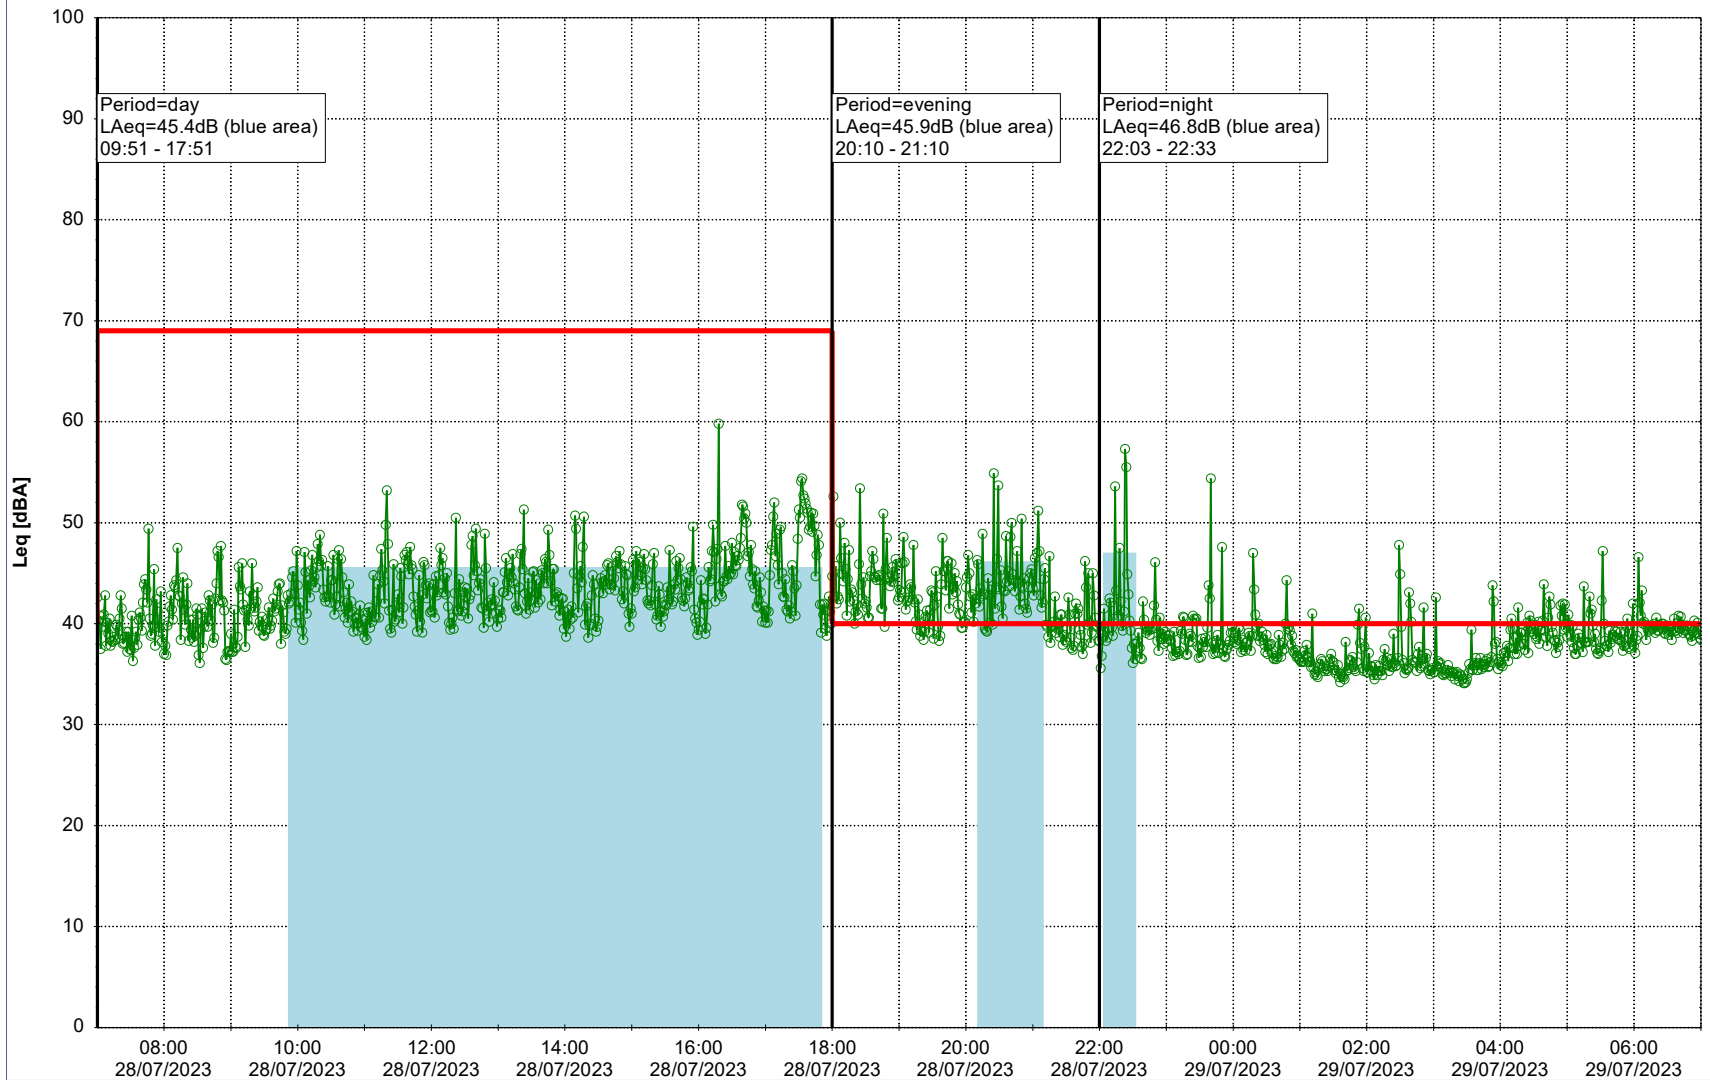

- Ørsted Værket

Noise Time Related Diagram

27/07/2023
28/07/2023

○○○○ EBR-OVK_NS02

Project: Kronos Sydhavnen
Construction: Enghave Brygge
Location: N-V

Plan View

Remarks

- Ørsted Værket

Noise Time Related Diagram

28/07/2023
29/07/2023

○○○○ EBR-OVK_NS02

Project: Kronos Sydhavnen
Construction: Enghave Brygge
Location: N-V

Plan View

Remarks

- Ørsted Værket

Noise Time Related Diagram

29/07/2023
30/07/2023

○○○○ EBR-OVK_NS02

Project: Kronos Sydhavnen
Construction: Enghave Brygge
Location: N-V

Plan View

Remarks

- Ørsted Værket

Noise Time Related Diagram

30/07/2023
31/07/2023