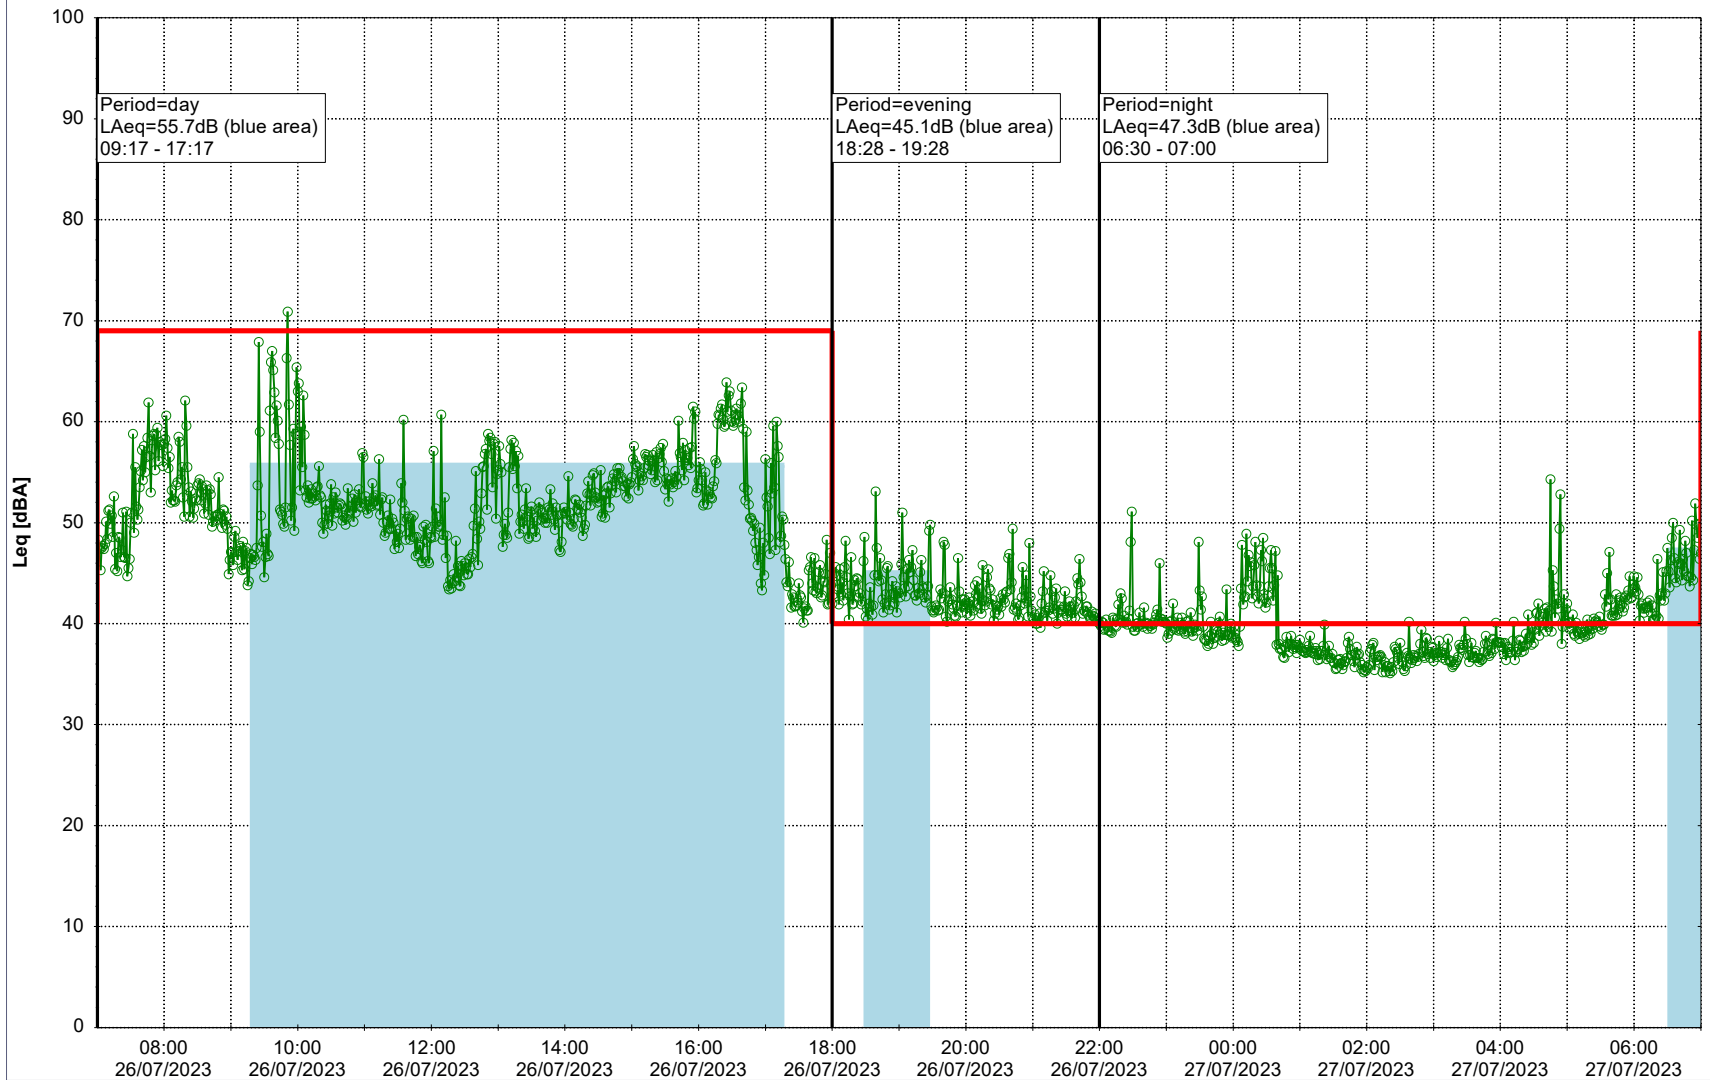

Plan View

Remarks

- Ørsted Værket

Noise Time Related Diagram

25/07/2023
26/07/2023

○○○ EBR-OVK_NS02

Project: Kronos Sydhavnen
Construction: Enghave Brygge
Location: N-V

Plan View

Remarks

- Ørsted Værket

Noise Time Related Diagram

26/07/2023
27/07/2023

○○○ EBR-OVK_NS02

Project: Kronos Sydhavnen
Construction: Enghave Brygge
Location: N-V

Plan View

Remarks

- Ørsted Værket

Noise Time Related Diagram

27/07/2023
28/07/2023

○○○○ EBR-OVK_NS02

Project: Kronos Sydhavnen
Construction: Enghave Brygge
Location: N-V

Plan View

Remarks

- Ørsted Værket

29/07/2023
30/07/2023

○○○○ EBR-OVK_NS02

Project: Kronos Sydhavnen
Construction: Enghave Brygge
Location: N-V

Plan View

Remarks

- Ørsted Værket

Noise Time Related Diagram

30/07/2023
31/07/2023