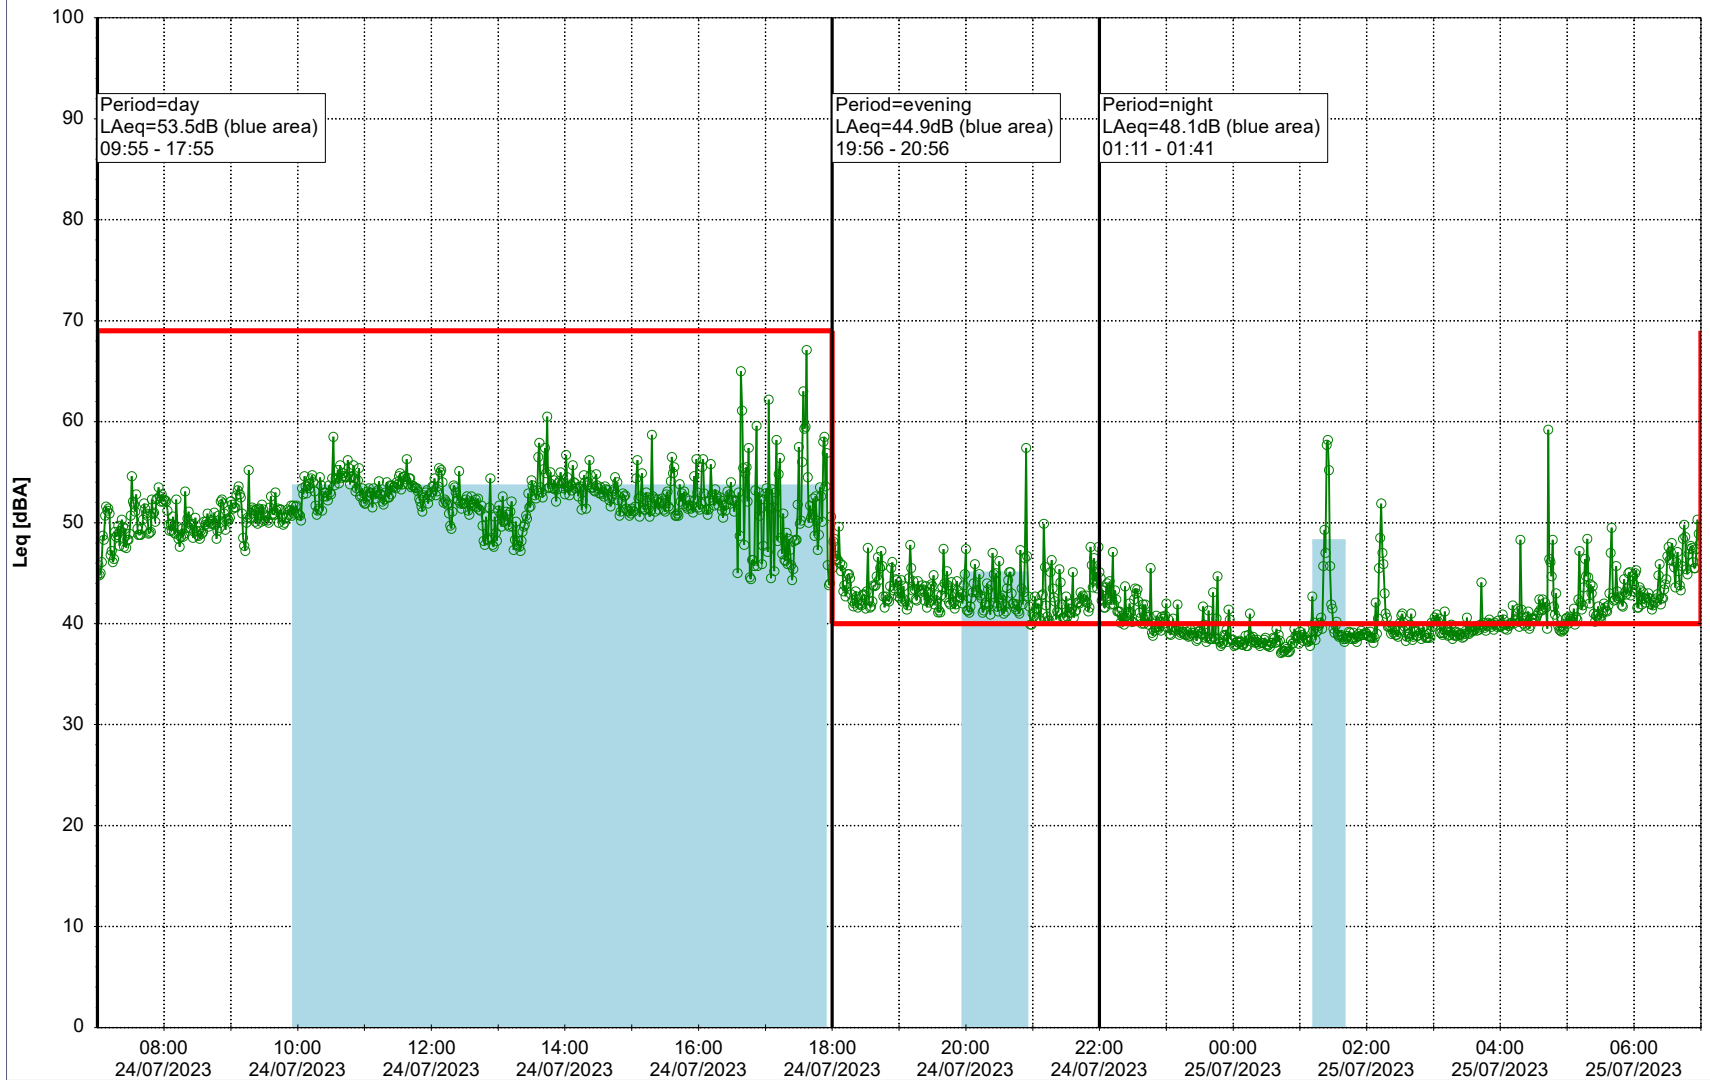

Project: Kronos Sydhavnen
Construction: Enghave Brygge
Location: N-V

Plan View

Remarks

- Ørsted Værket

Noise Time Related Diagram

24/07/2023
25/07/2023

○○○ EBR-OVK_NS02

Project: Kronos Sydhavnen
Construction: Enghave Brygge
Location: N-V

Plan View

Remarks

- Ørsted Værket

Noise Time Related Diagram

25/07/2023
26/07/2023

○○○ EBR-OVK_NS02

Project: Kronos Sydhavnen
Construction: Enghave Brygge
Location: N-V

Plan View

- Ørsted Værket

Noise Time Related Diagram

27/07/2023
28/07/2023

○○○○ EBR-OVK_NS02

Project: Kronos Sydhavnen
Construction: Enghave Brygge
Location: N-V

Plan View

Remarks

- Ørsted Værket

29/07/2023
30/07/2023

○○○○ EBR-OVK_NS02

Project: Kronos Sydhavnen
Construction: Enghave Brygge
Location: N-V

Plan View

Remarks

- Ørsted Værket

Noise Time Related Diagram

30/07/2023
31/07/2023