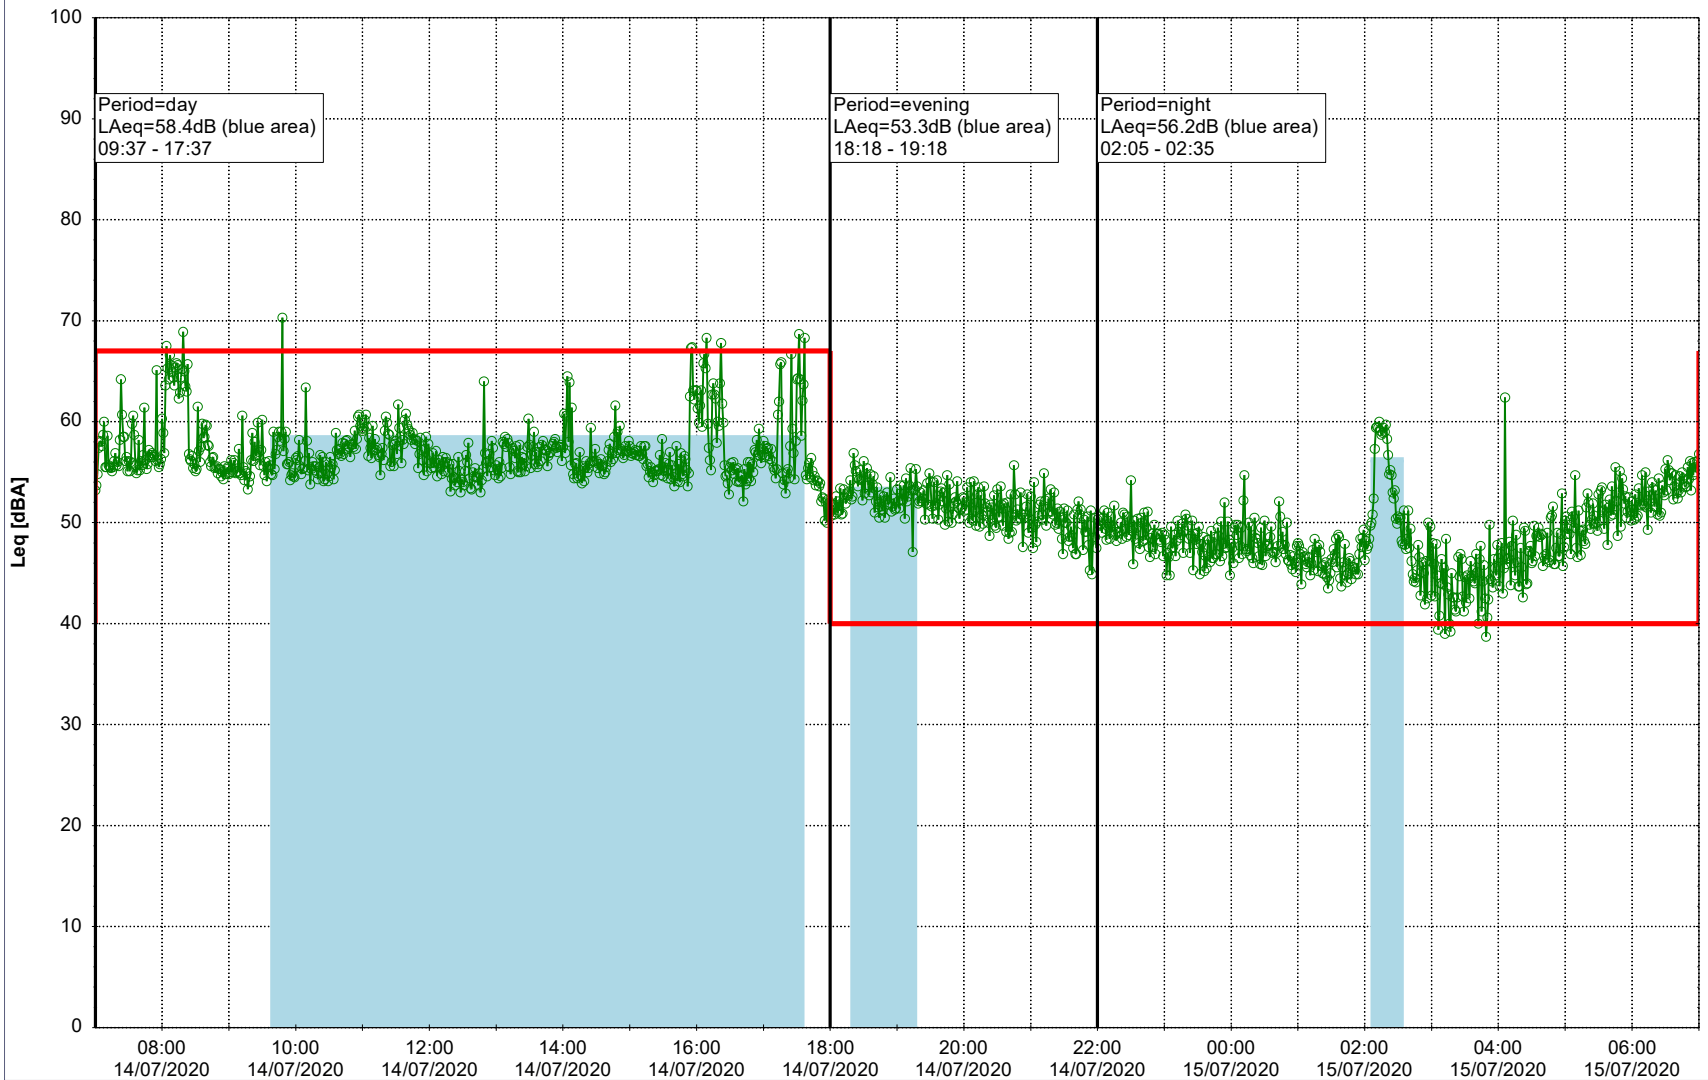

**Project:** Kronos Sydhavnen  
**Construction:** Sluseholmen  
**Location:** N-V

Plan View

0 5 10 15 20 [m]

Remarks

...

### Noise Time Related Diagram

13/07/2020

14/07/2020

○○○○ SLU\_NS01

**Project:** Kronos Sydhavnen  
**Construction:** Sluseholmen  
**Location:** N-V

Plan View

0 5 10 15 20 [m]

Remarks

### Noise Time Related Diagram

14/07/2020  
15/07/2020

○○○ SLU\_NS01

**Project:** Kronos Sydhavnen  
**Construction:** Sluseholmen  
**Location:** N-V

Plan View

0 5 10 15 20 [m]

Remarks

...

### Noise Time Related Diagram

18/07/2020  
19/07/2020

○○○○ SLU\_NS01

Project: Kronos Sydhavnen  
Construction: Sluseholmen  
Location: N-V

Plan View

Remarks

...