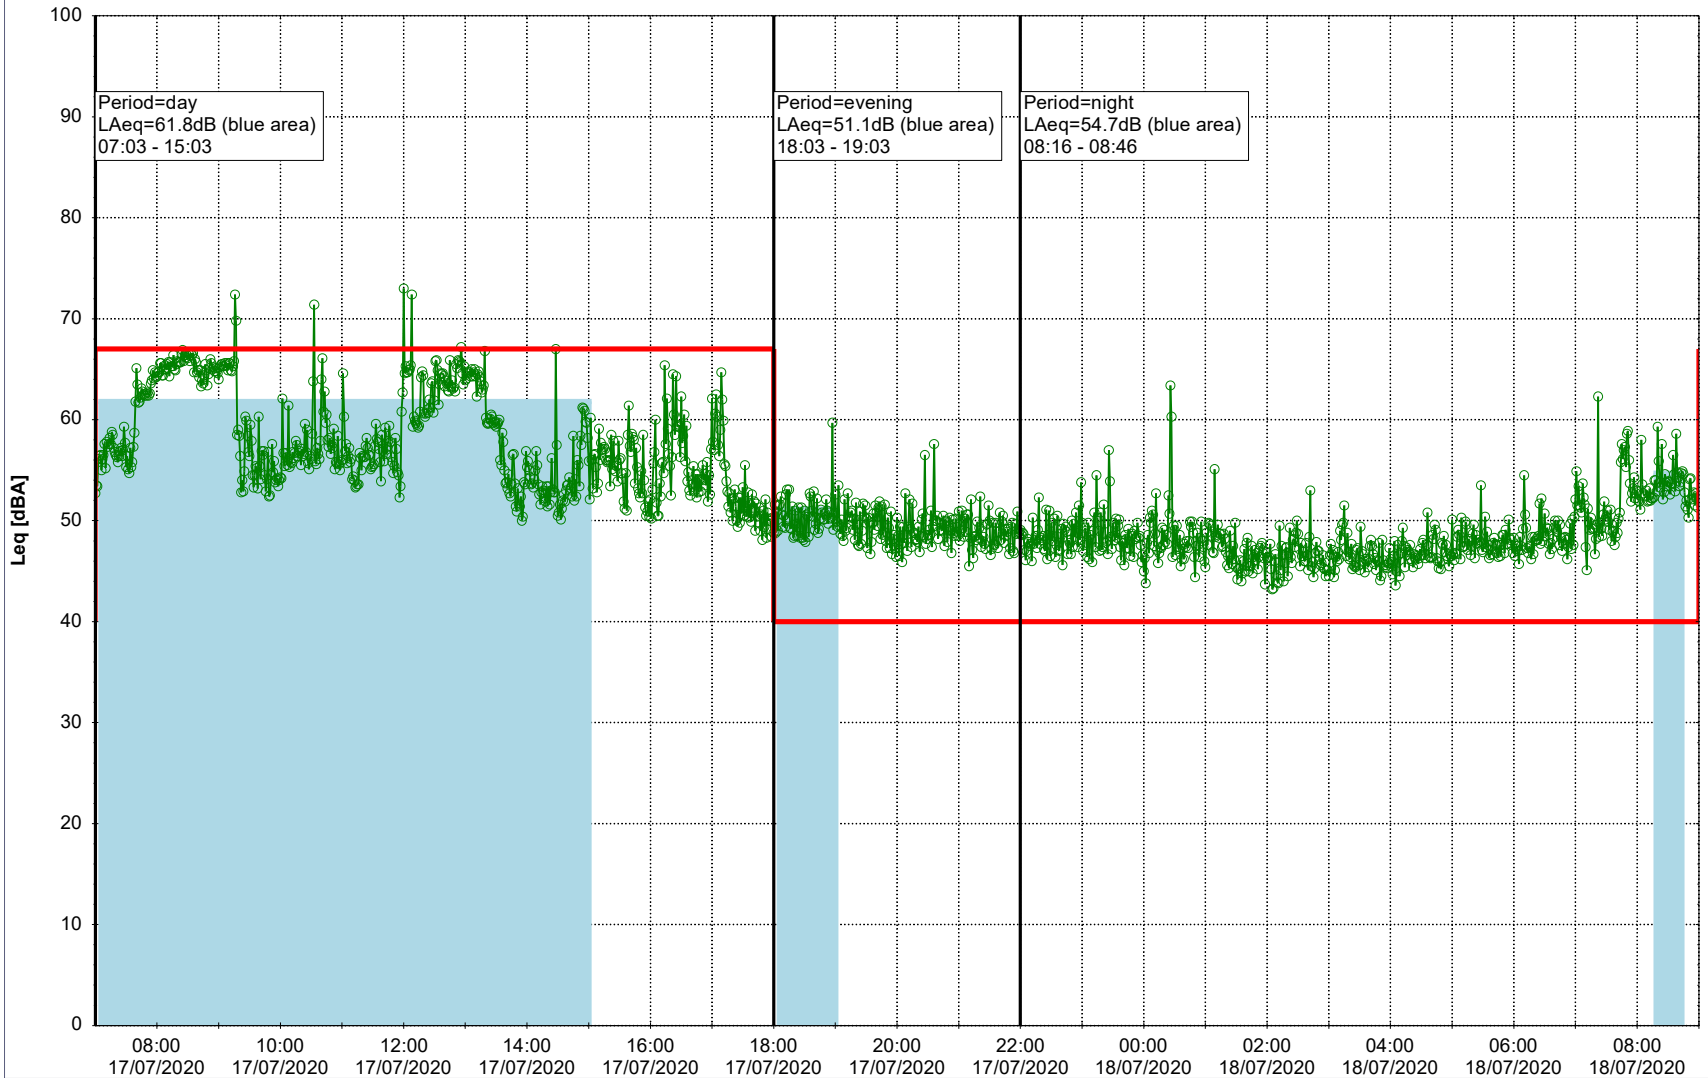

### Noise Time Related Diagram

16/07/2020  
17/07/2020

○○○○ SLU\_NS01

**Project:** Kronos Sydhavnen  
**Construction:** Sluseholmen  
**Location:** N-V

Plan View

0 5 10 15 20 [m]

Remarks

...

### Noise Time Related Diagram

17/07/2020  
18/07/2020

○○○○ SLU\_NS01

**Project:** Kronos Sydhavnen  
**Construction:** Sluseholmen  
**Location:** N-V

Plan View

Remarks

...

### Noise Time Related Diagram

18/07/2020  
19/07/2020

○○○○ SLU\_NS01

Project: Kronos Sydhavnen  
Construction: Sluseholmen  
Location: N-V

Plan View

Remarks

...