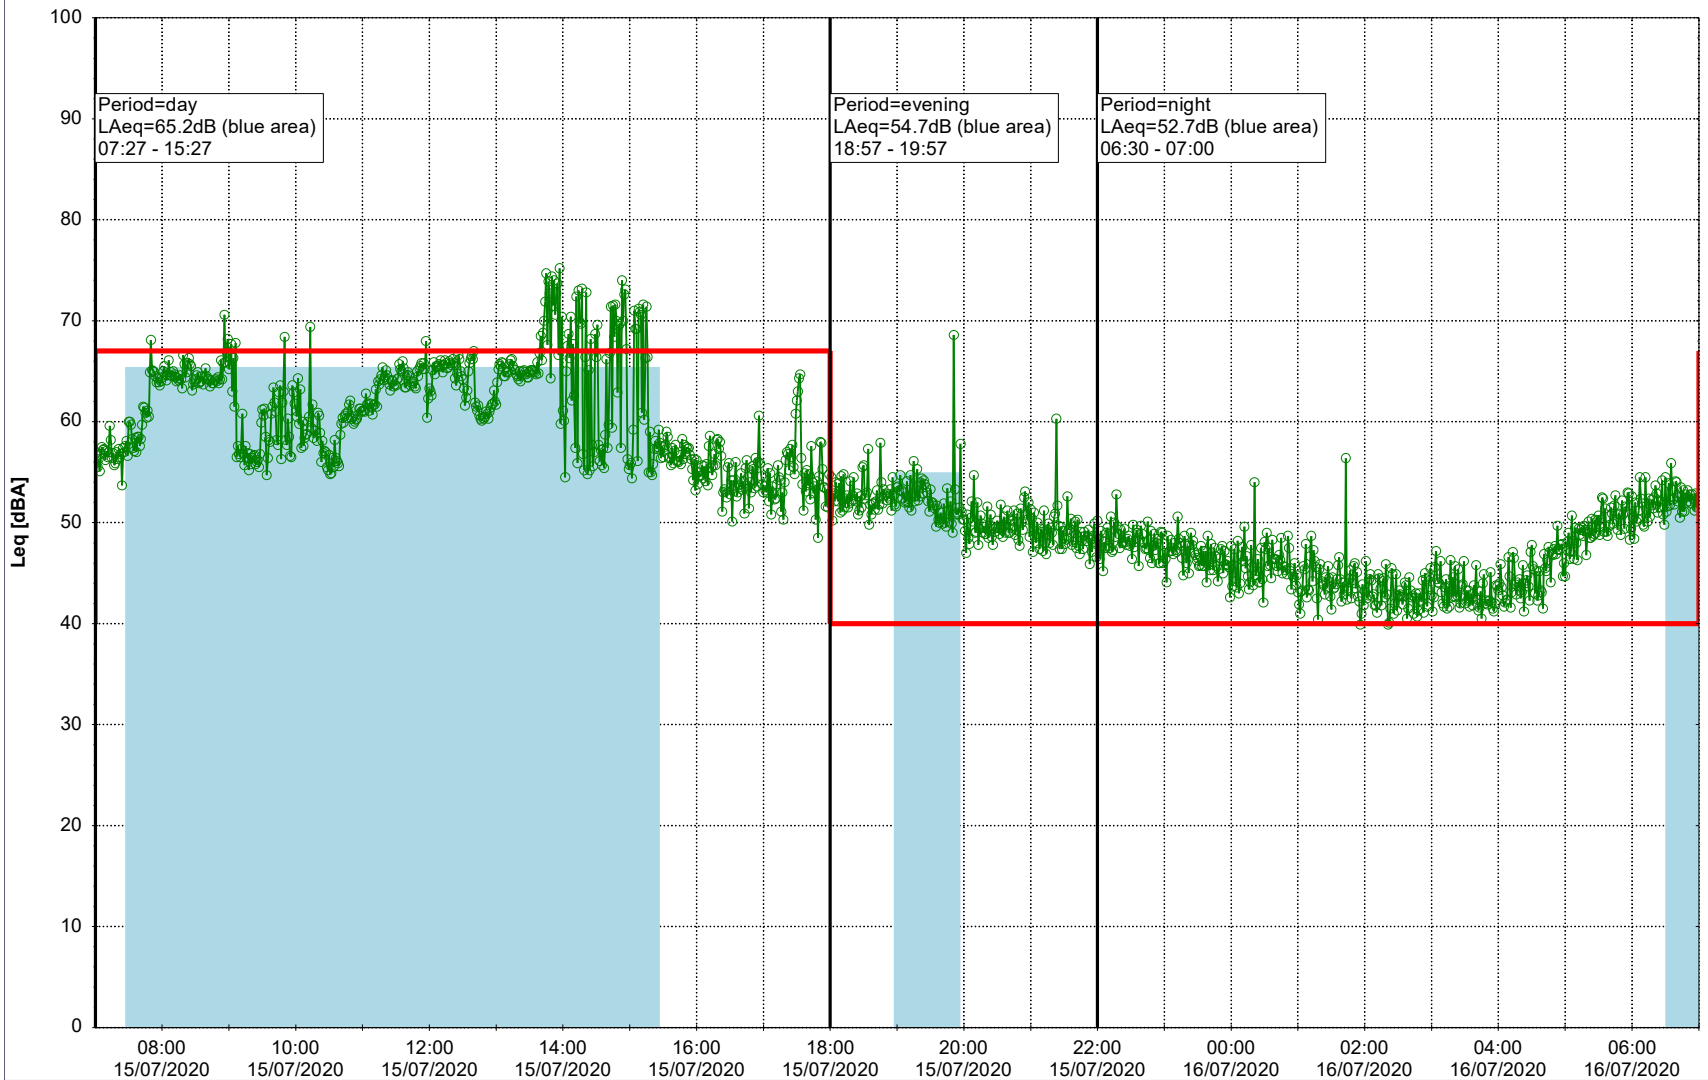

### Noise Time Related Diagram

14/07/2020  
15/07/2020

○○○ SLU\_NS01

**Project:** Kronos Sydhavnen  
**Construction:** Sluseholmen  
**Location:** N-V

Plan View

0 5 10 15 20 [m]

Remarks

...

### Noise Time Related Diagram

15/07/2020  
16/07/2020

○○○○ SLU\_NS01

**Project:** Kronos Sydhavnen  
**Construction:** Sluseholmen  
**Location:** N-V

Plan View

0 5 10 15 20 [m]

Remarks

...

### Noise Time Related Diagram

16/07/2020  
17/07/2020

○○○○ SLU\_NS01

**Project:** Kronos Sydhavnen  
**Construction:** Sluseholmen  
**Location:** N-V

Plan View

0 5 10 15 20 [m]

Remarks

...

### Noise Time Related Diagram

18/07/2020  
19/07/2020

○○○○ SLU\_NS01

Project: Kronos Sydhavnen  
Construction: Sluseholmen  
Location: N-V

Plan View

Remarks

...