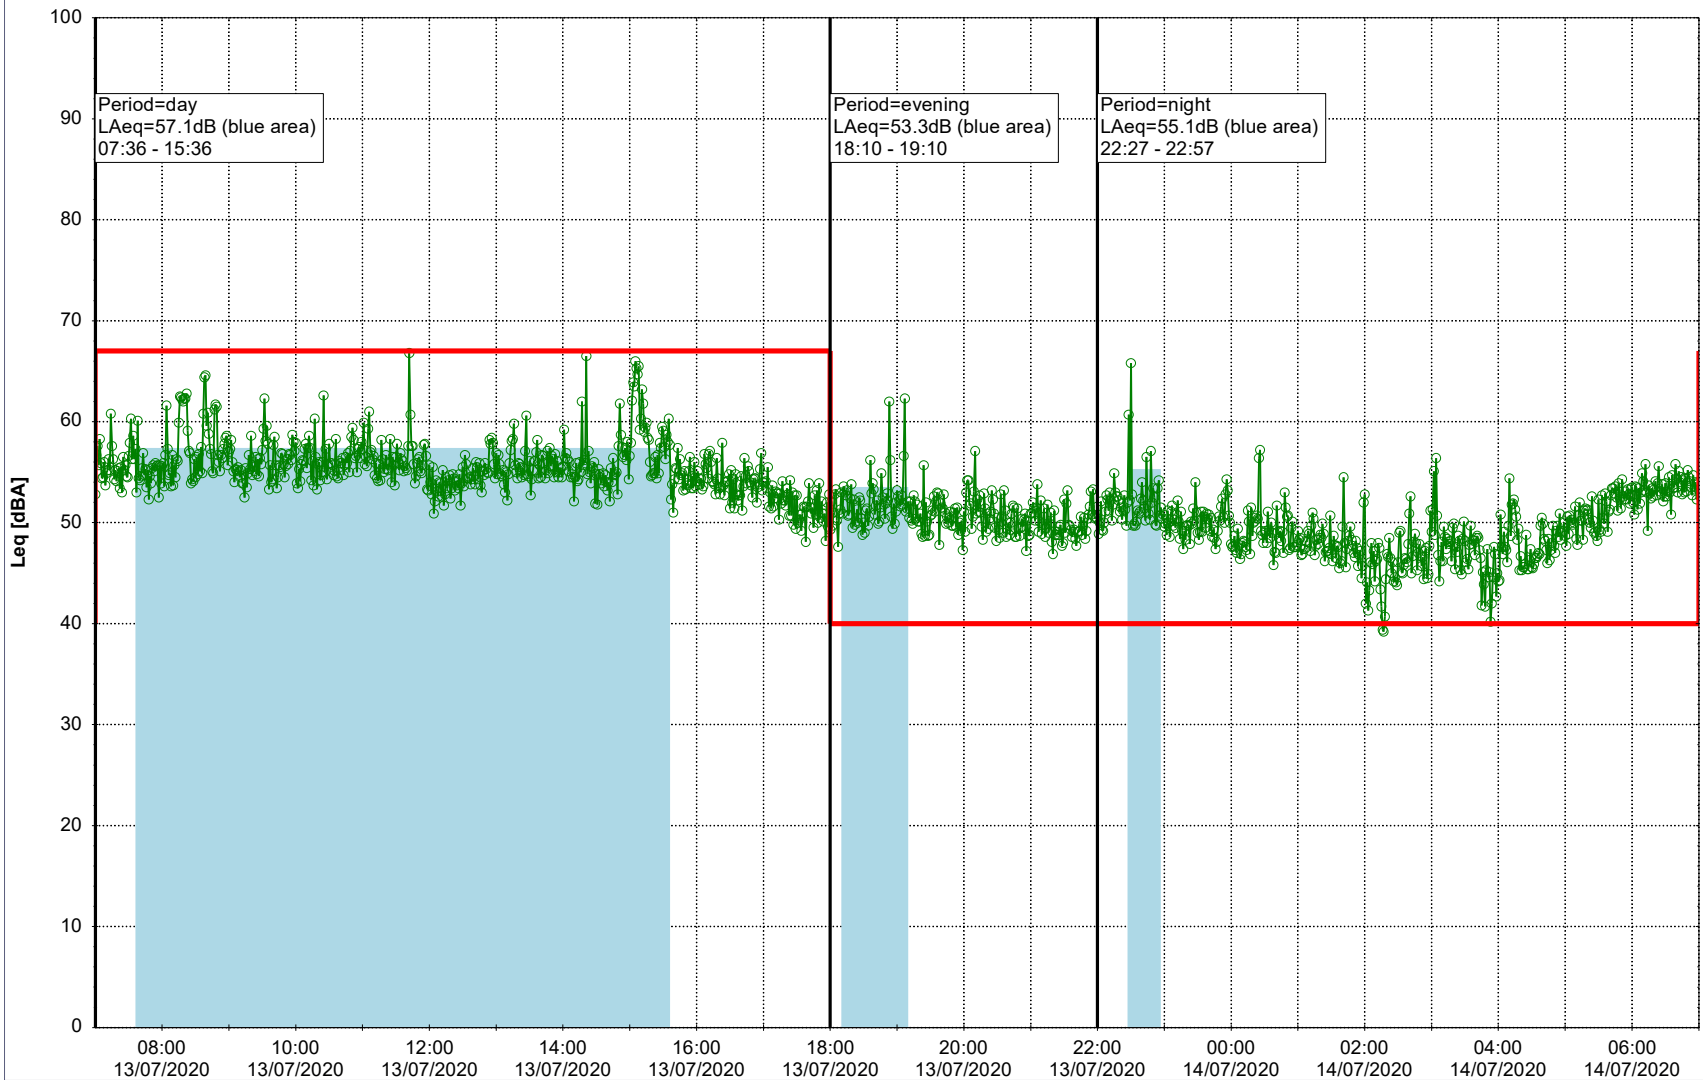

**Project:** Kronos Sydhavnen  
**Construction:** Sluseholmen  
**Location:** N-V

Plan View

0 5 10 15 20 [m]

Remarks

...

### Noise Time Related Diagram

13/07/2020

14/07/2020

○○○○ SLU\_NS01

**Project:** Kronos Sydhavnen  
**Construction:** Sluseholmen  
**Location:** N-V

Plan View

0 5 10 15 20 [m]

Remarks

### Noise Time Related Diagram

14/07/2020  
15/07/2020

○○○ SLU\_NS01

**Project:** Kronos Sydhavnen  
**Construction:** Sluseholmen  
**Location:** N-V

Plan View

0 5 10 15 20 [m]

Remarks

...

### Noise Time Related Diagram

18/07/2020  
19/07/2020

○○○○ SLU\_NS01

Project: Kronos Sydhavnen  
Construction: Sluseholmen  
Location: N-V

Plan View

Remarks

...