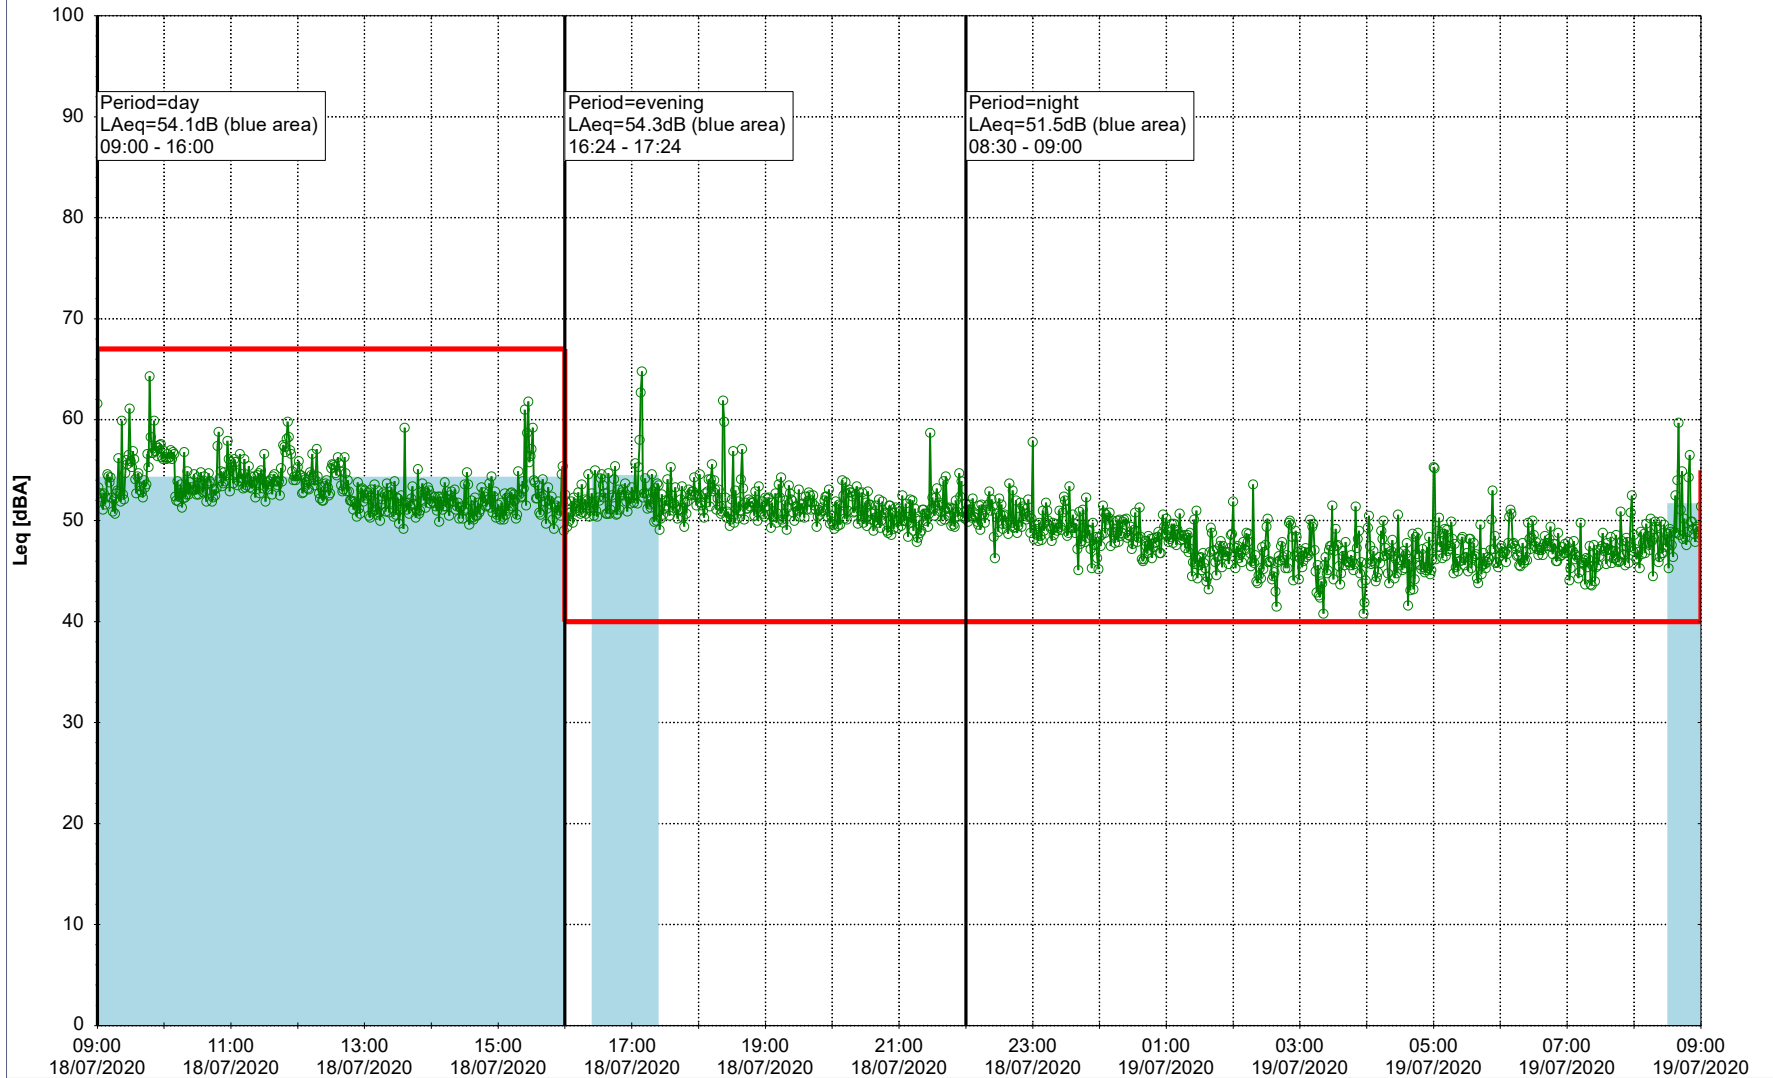

### Noise Time Related Diagram

17/07/2020  
18/07/2020

○○○○ SLU\_NS01

**Project:** Kronos Sydhavnen  
**Construction:** Sluseholmen  
**Location:** N-V

Plan View

Remarks

...

### Noise Time Related Diagram

18/07/2020  
19/07/2020

○○○○ SLU\_NS01

Project: Kronos Sydhavnen  
Construction: Sluseholmen  
Location: N-V

Plan View

Remarks

...