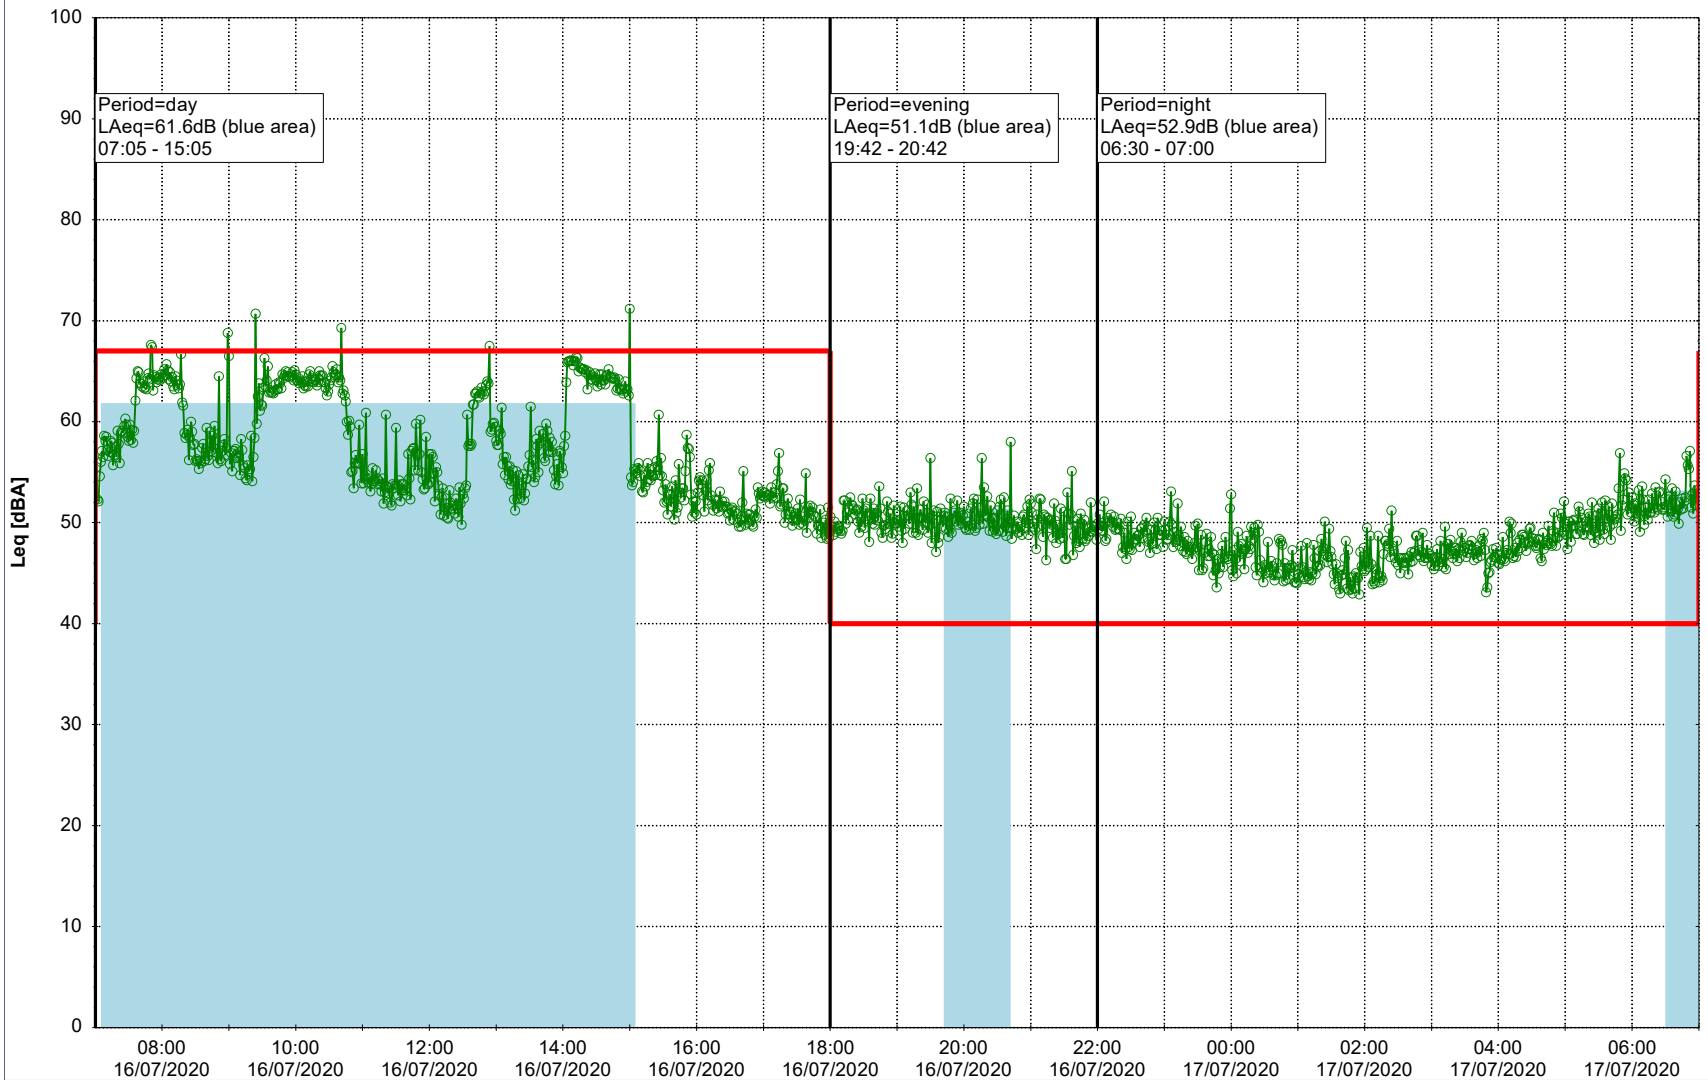

### Noise Time Related Diagram

15/07/2020  
16/07/2020

○○○○ SLU\_NS01

**Project:** Kronos Sydhavnen  
**Construction:** Sluseholmen  
**Location:** N-V

Plan View

0 5 10 15 20 [m]

Remarks

...

### Noise Time Related Diagram

16/07/2020  
17/07/2020

○○○○ SLU\_NS01

**Project:** Kronos Sydhavnen  
**Construction:** Sluseholmen  
**Location:** N-V

Plan View

0 5 10 15 20 [m]

Remarks

...