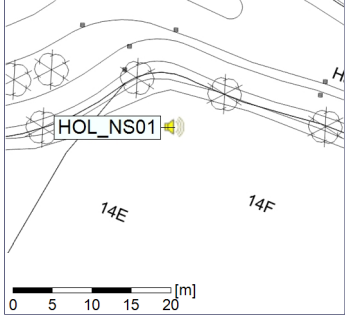

Remarks

...

Noise Time Related Diagram

09/09/2020
10/09/2020

○ ○ ○ ○ HOL_NS01

Project: Kronos Sydhavnen
Construction: Havneholmen
Location: N-V

Plan View

Remarks

...

Noise Time Related Diagram

10/09/2020
11/09/2020

○ ○ ○ ○ HOL_NS01

Project: Kronos Sydhavnen
Construction: Havneholmen
Location: N-V

Plan View

Remarks

...