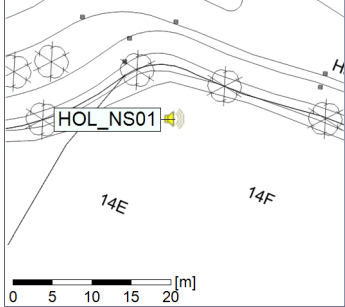

12/09/2020
13/09/2020

○ ○ ○ ○ HOL_NS01

Project: Kronos Sydhavnen
Construction: Havneholmen
Location: N-V

Plan View

Remarks

...

Noise Time Related Diagram

13/09/2020
14/09/2020