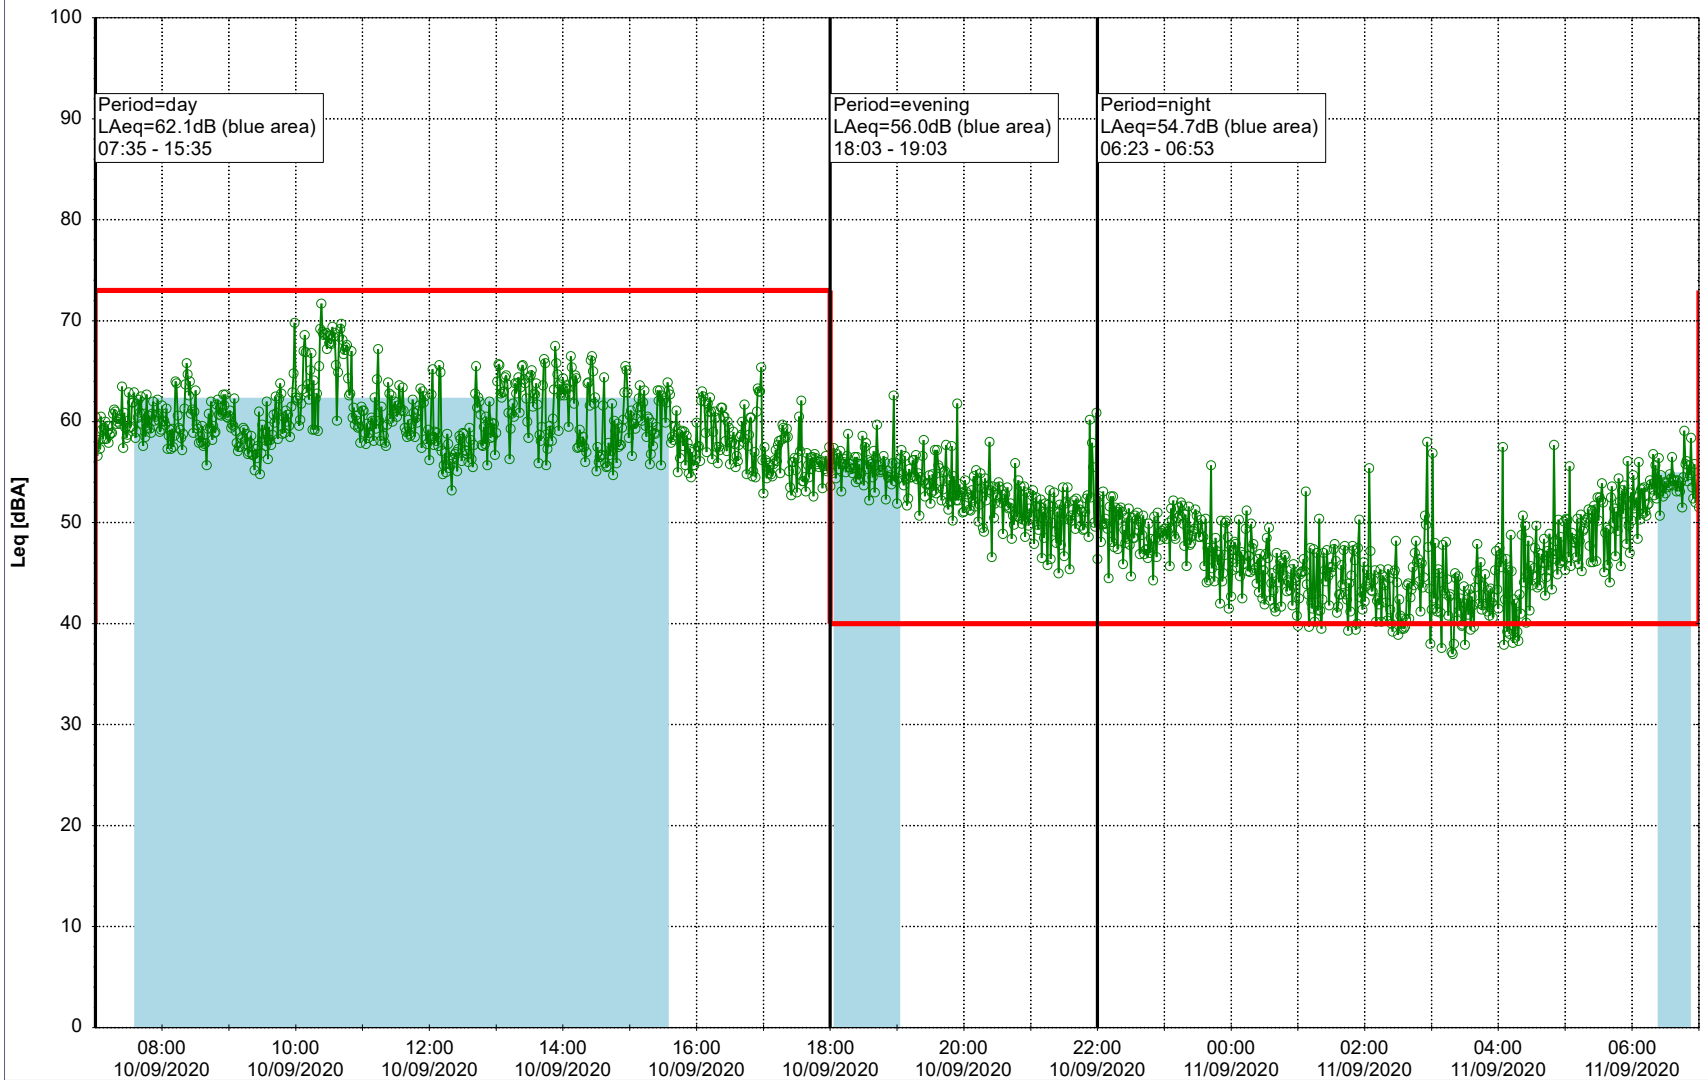

Remarks

...

Noise Time Related Diagram

09/09/2020
10/09/2020

○ ○ ○ ○ HOL_NS01

Project: Kronos Sydhavnen
Construction: Havneholmen
Location: N-V

Plan View

Remarks

...

Noise Time Related Diagram

10/09/2020
11/09/2020

○ ○ ○ ○ HOL_NS01

Project: Kronos Sydhavnen
Construction: Havneholmen
Location: N-V

Plan View

Remarks

...

Noise Time Related Diagram

11/09/2020
12/09/2020

○ ○ ○ ○ HOL_NS01

Project: Kronos Sydhavnen
Construction: Havneholmen
Location: N-V

Plan View

Remarks

...

Noise Time Related Diagram