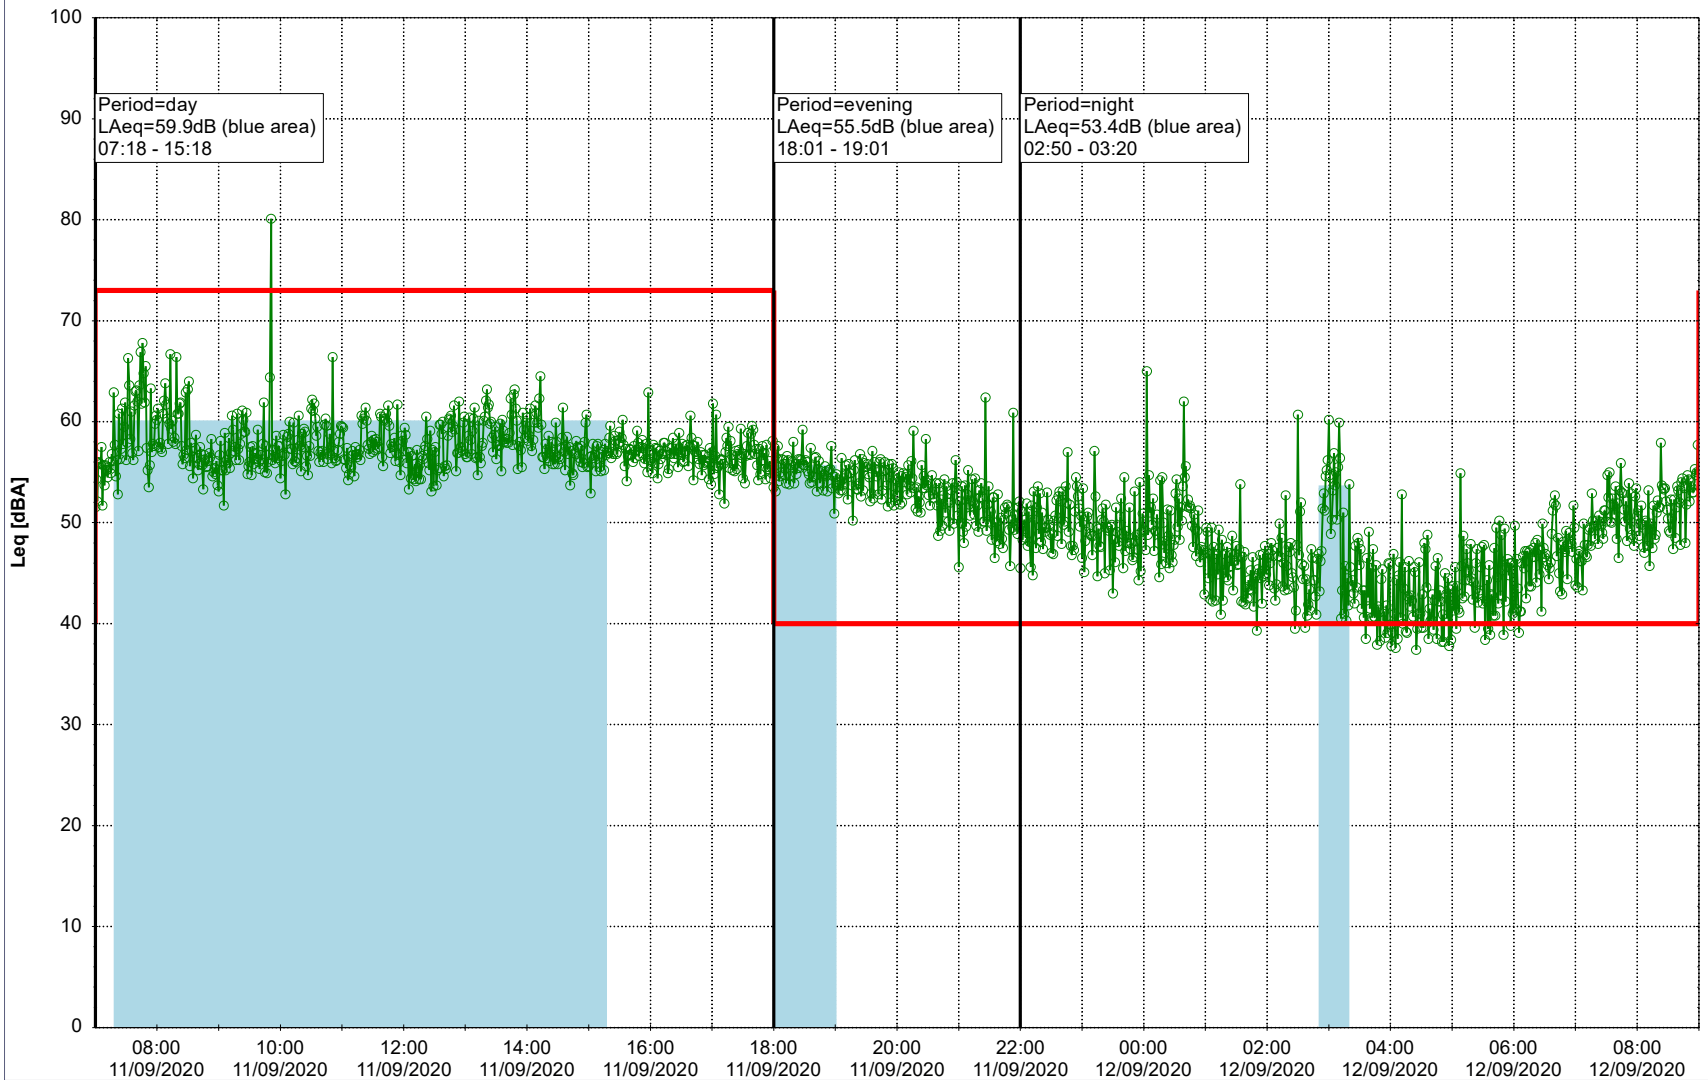

...

Noise Time Related Diagram

10/09/2020
11/09/2020

○ ○ ○ ○ HOL_NS01

Project: Kronos Sydhavnen
Construction: Havneholmen
Location: N-V

Plan View

Remarks

...

Noise Time Related Diagram

11/09/2020
12/09/2020

○ ○ ○ ○ HOL_NS01

Project: Kronos Sydhavnen
Construction: Havneholmen
Location: N-V

Plan View

Remarks

...

Noise Time Related Diagram

12/09/2020
13/09/2020

○ ○ ○ ○ HOL_NS01

Project: Kronos Sydhavnen
Construction: Havneholmen
Location: N-V

Plan View

Remarks

...

Noise Time Related Diagram

13/09/2020
14/09/2020