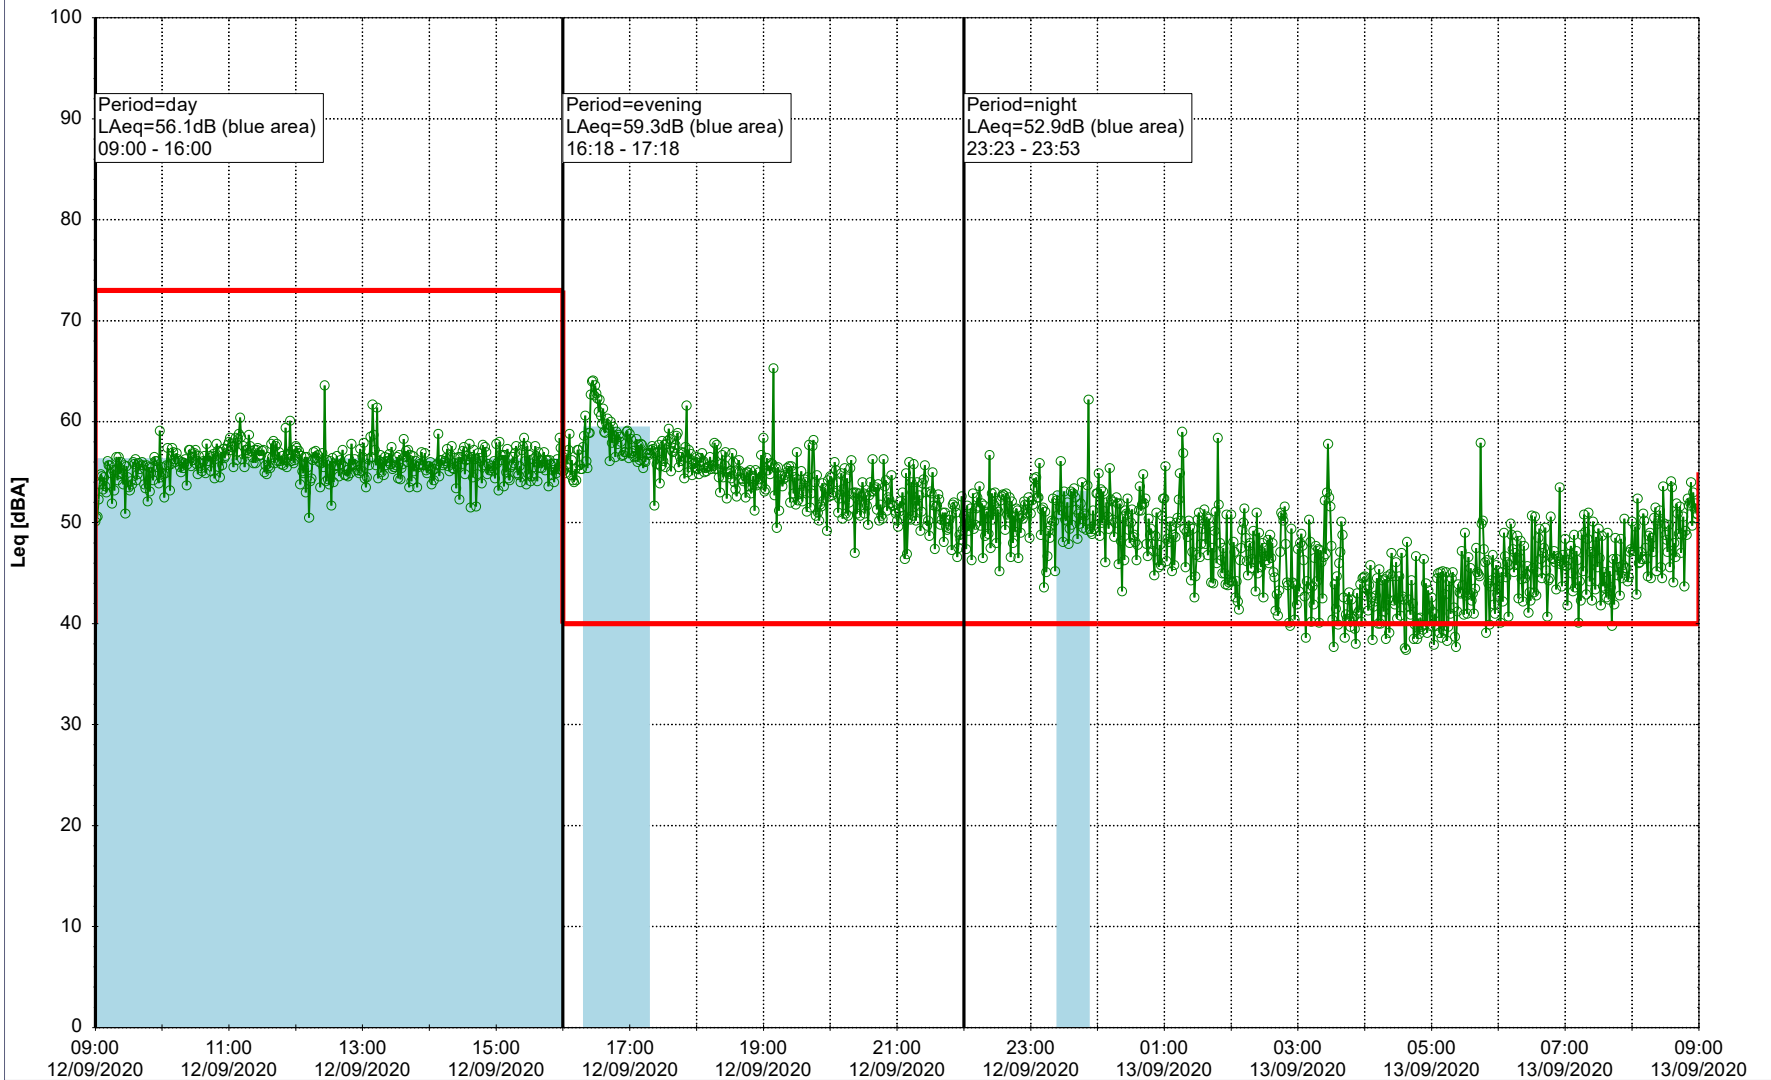

Noise Time Related Diagram

11/09/2020
12/09/2020

○ ○ ○ ○ HOL_NS01

Project: Kronos Sydhavnen
Construction: Havneholmen
Location: N-V

Plan View

Remarks

...

Noise Time Related Diagram

12/09/2020
13/09/2020

○ ○ ○ ○ HOL_NS01

Project: Kronos Sydhavnen
Construction: Havneholmen
Location: N-V

Plan View

Remarks

...

Noise Time Related Diagram

13/09/2020
14/09/2020