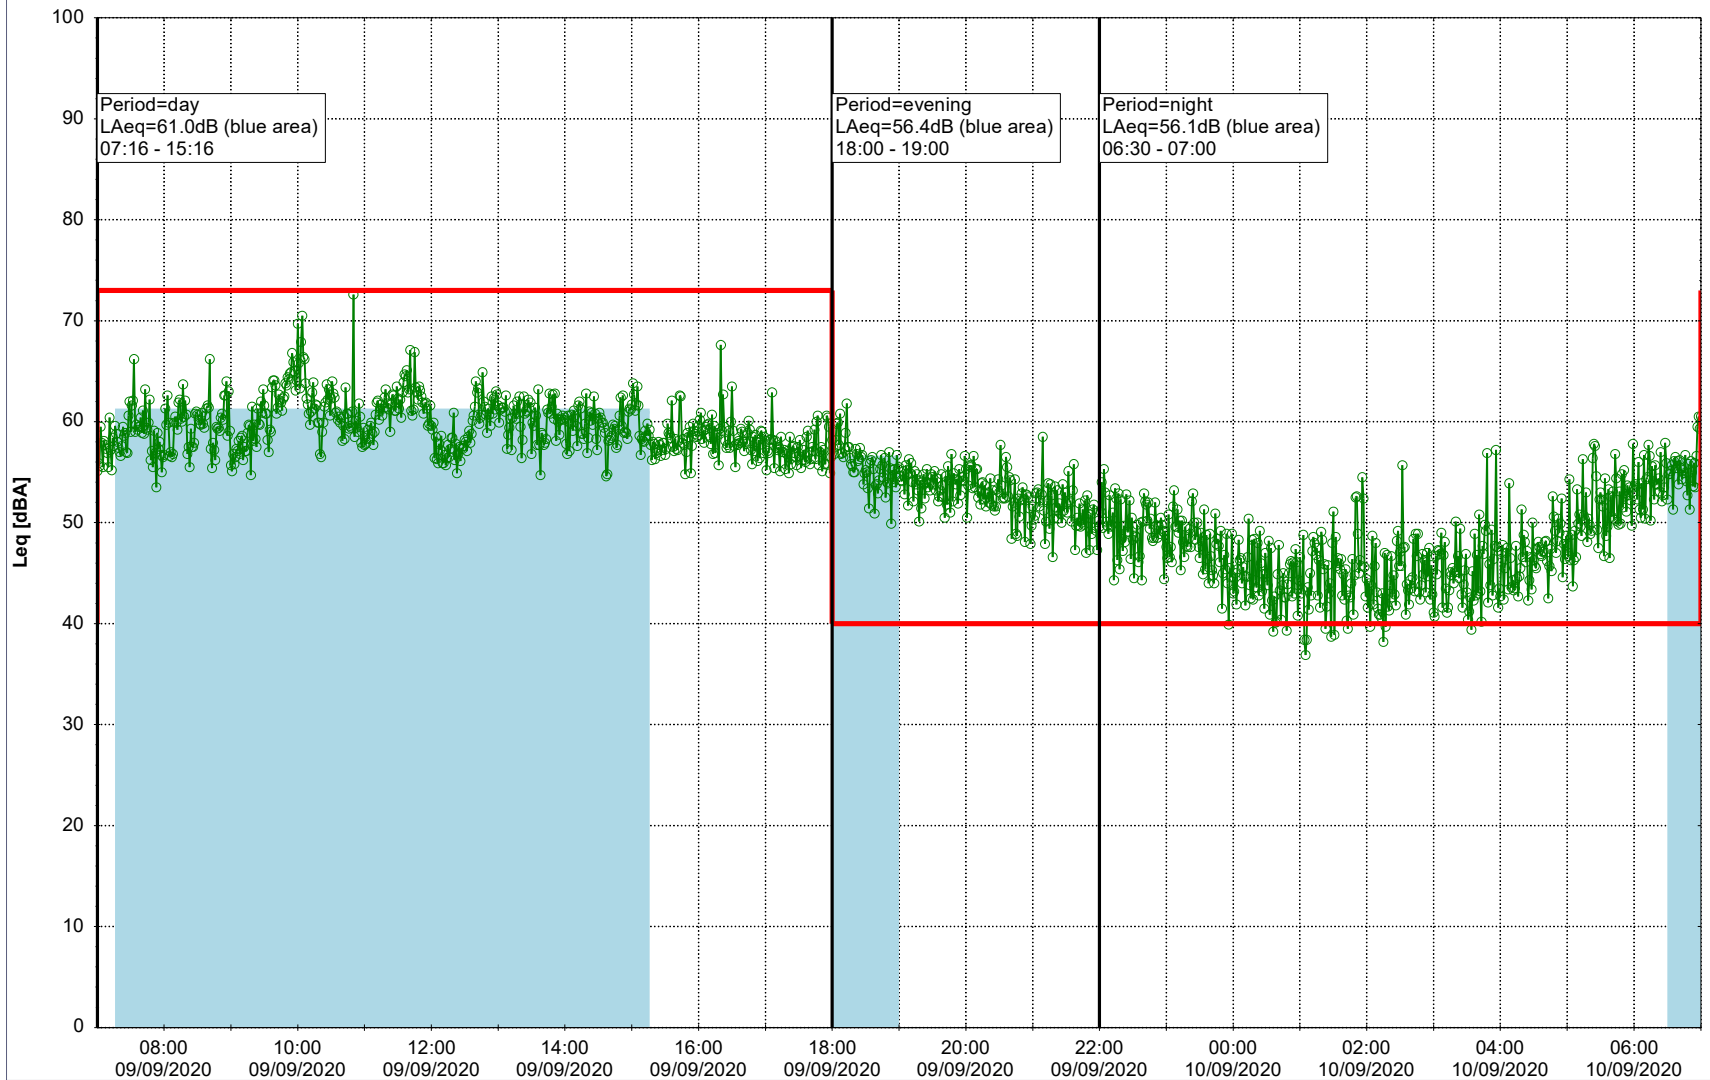

Plan View

Remarks

...

Noise Time Related Diagram

08/09/2020
09/09/2020

○ ○ ○ ○ HOL_NS01

Project: Kronos Sydhavnen
Construction: Havneholmen
Location: N-V

Plan View

Remarks

...

Noise Time Related Diagram

09/09/2020
10/09/2020

○ ○ ○ ○ HOL_NS01

Project: Kronos Sydhavnen
Construction: Havneholmen
Location: N-V

Plan View

Remarks

...

Noise Time Related Diagram

10/09/2020
11/09/2020

○ ○ ○ ○ HOL_NS01

Project: Kronos Sydhavnen
Construction: Havneholmen
Location: N-V

Plan View

Remarks

...

Noise Time Related Diagram

11/09/2020
12/09/2020

○ ○ ○ ○ HOL_NS01

Project: Kronos Sydhavnen
Construction: Havneholmen
Location: N-V

Plan View

Remarks

...

Noise Time Related Diagram