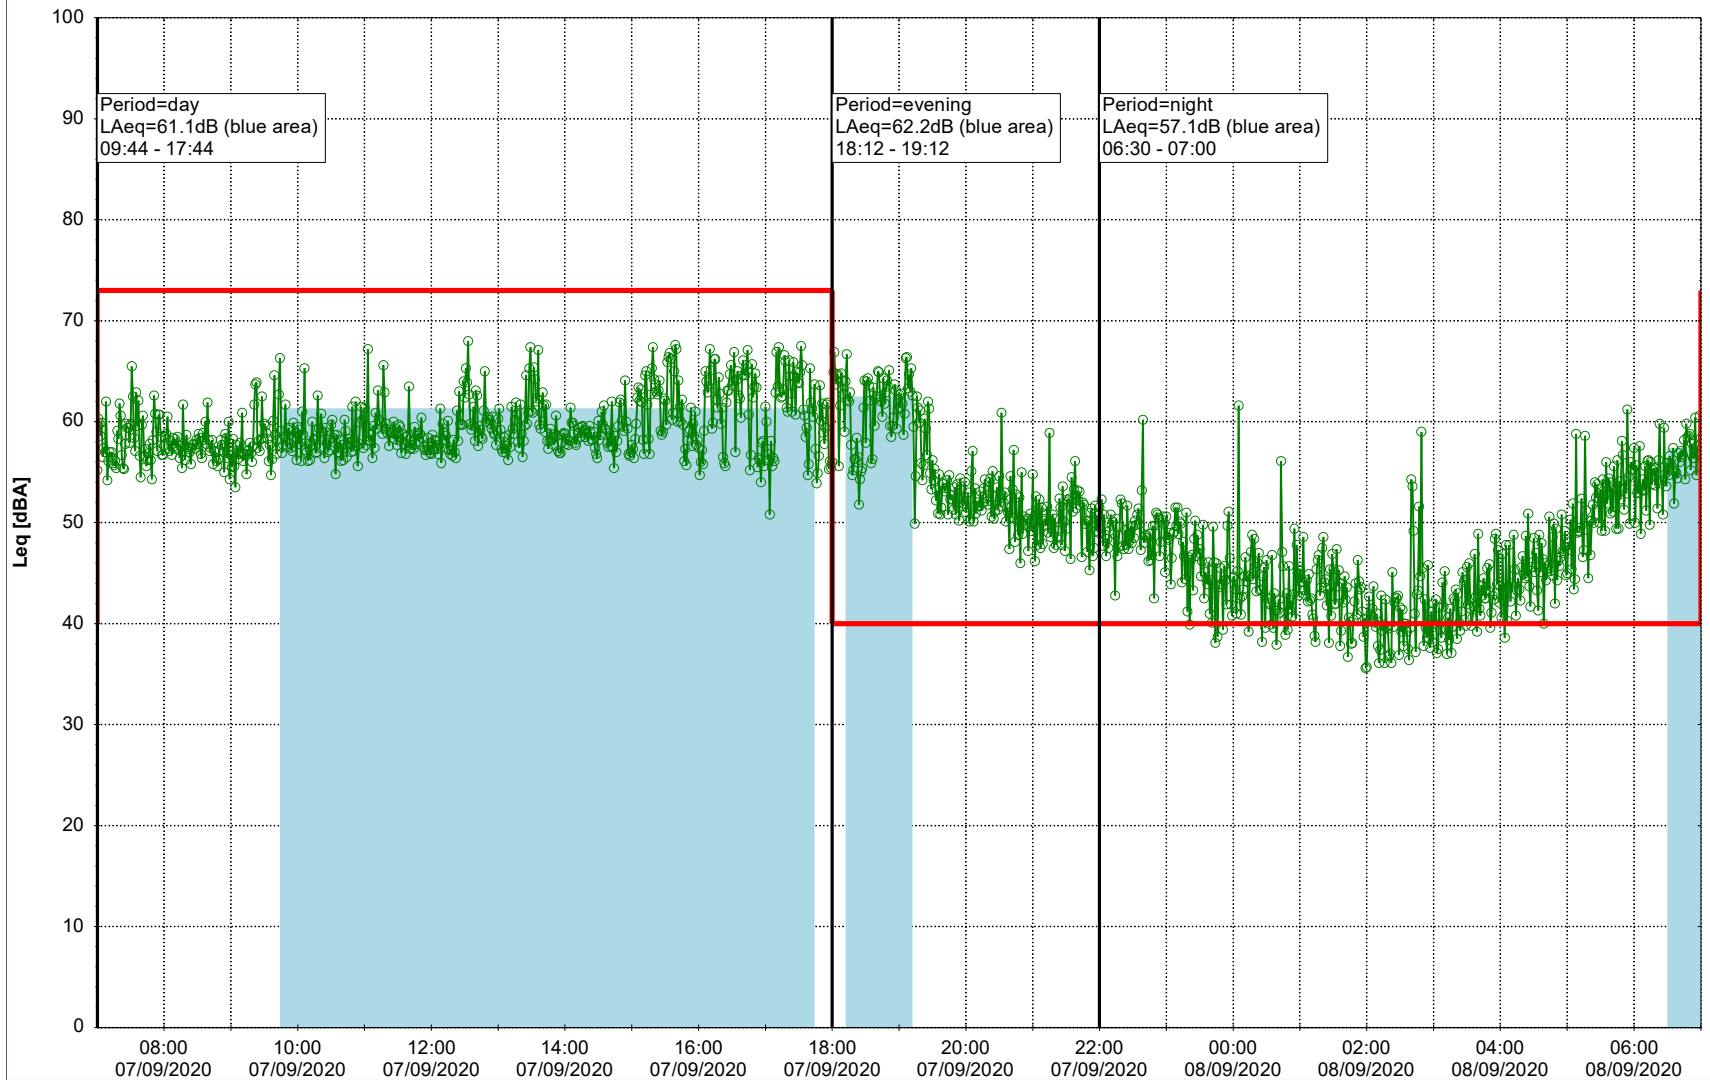

Noise Time Related Diagram

07/09/2020
08/09/2020

○ ○ ○ ○ HOL_NS01