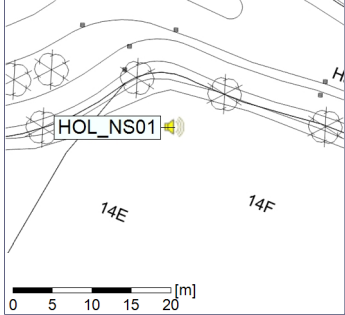

Project: Kronos Sydhavnen
Construction: Havneholmen
Location: N-V

Plan View

Remarks

...

Noise Time Related Diagram

07/09/2020
08/09/2020

○ ○ ○ ○ HOL_NS01

Project: Kronos Sydhavnen
Construction: Havneholmen
Location: N-V

Plan View

Remarks

...

Noise Time Related Diagram

08/09/2020
09/09/2020

○ ○ ○ ○ HOL_NS01

Project: Kronos Sydhavnen
Construction: Havneholmen
Location: N-V

Plan View

...

Noise Time Related Diagram

10/09/2020
11/09/2020

○ ○ ○ ○ HOL_NS01

Project: Kronos Sydhavnen
Construction: Havneholmen
Location: N-V

Plan View

Remarks

...

Noise Time Related Diagram

11/09/2020
12/09/2020

○ ○ ○ ○ HOL_NS01

Project: Kronos Sydhavnen
Construction: Havneholmen
Location: N-V

Plan View

Remarks

...

Noise Time Related Diagram