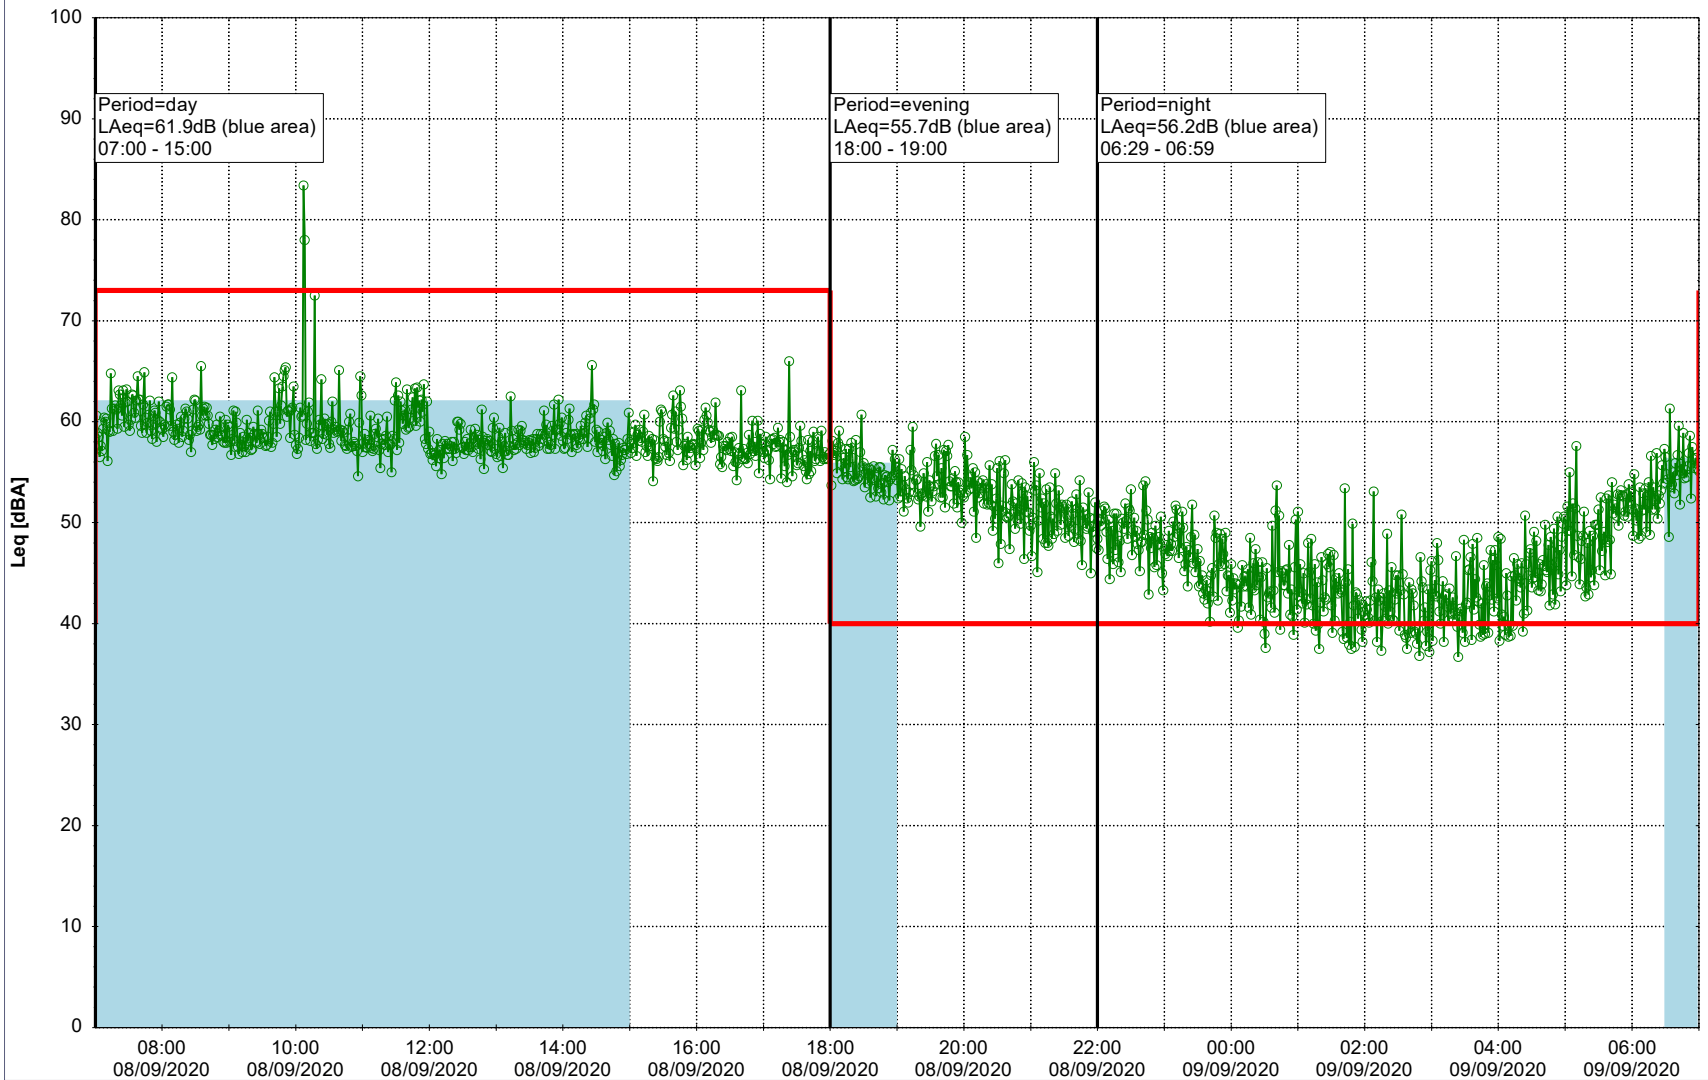

Plan View

Remarks

...

Noise Time Related Diagram

08/09/2020
09/09/2020

○ ○ ○ ○ HOL_NS01

Project: Kronos Sydhavnen
Construction: Havneholmen
Location: N-V

Plan View

Remarks

...

Noise Time Related Diagram

09/09/2020
10/09/2020

○ ○ ○ ○ HOL_NS01

Project: Kronos Sydhavnen
Construction: Havneholmen
Location: N-V

Plan View

Remarks

...

Noise Time Related Diagram

10/09/2020
11/09/2020

○ ○ ○ ○ HOL_NS01

Project: Kronos Sydhavnen
Construction: Havneholmen
Location: N-V

Plan View

Remarks

...

Noise Time Related Diagram

11/09/2020
12/09/2020

○ ○ ○ ○ HOL_NS01

Project: Kronos Sydhavnen
Construction: Havneholmen
Location: N-V

Plan View

Remarks

...

Noise Time Related Diagram