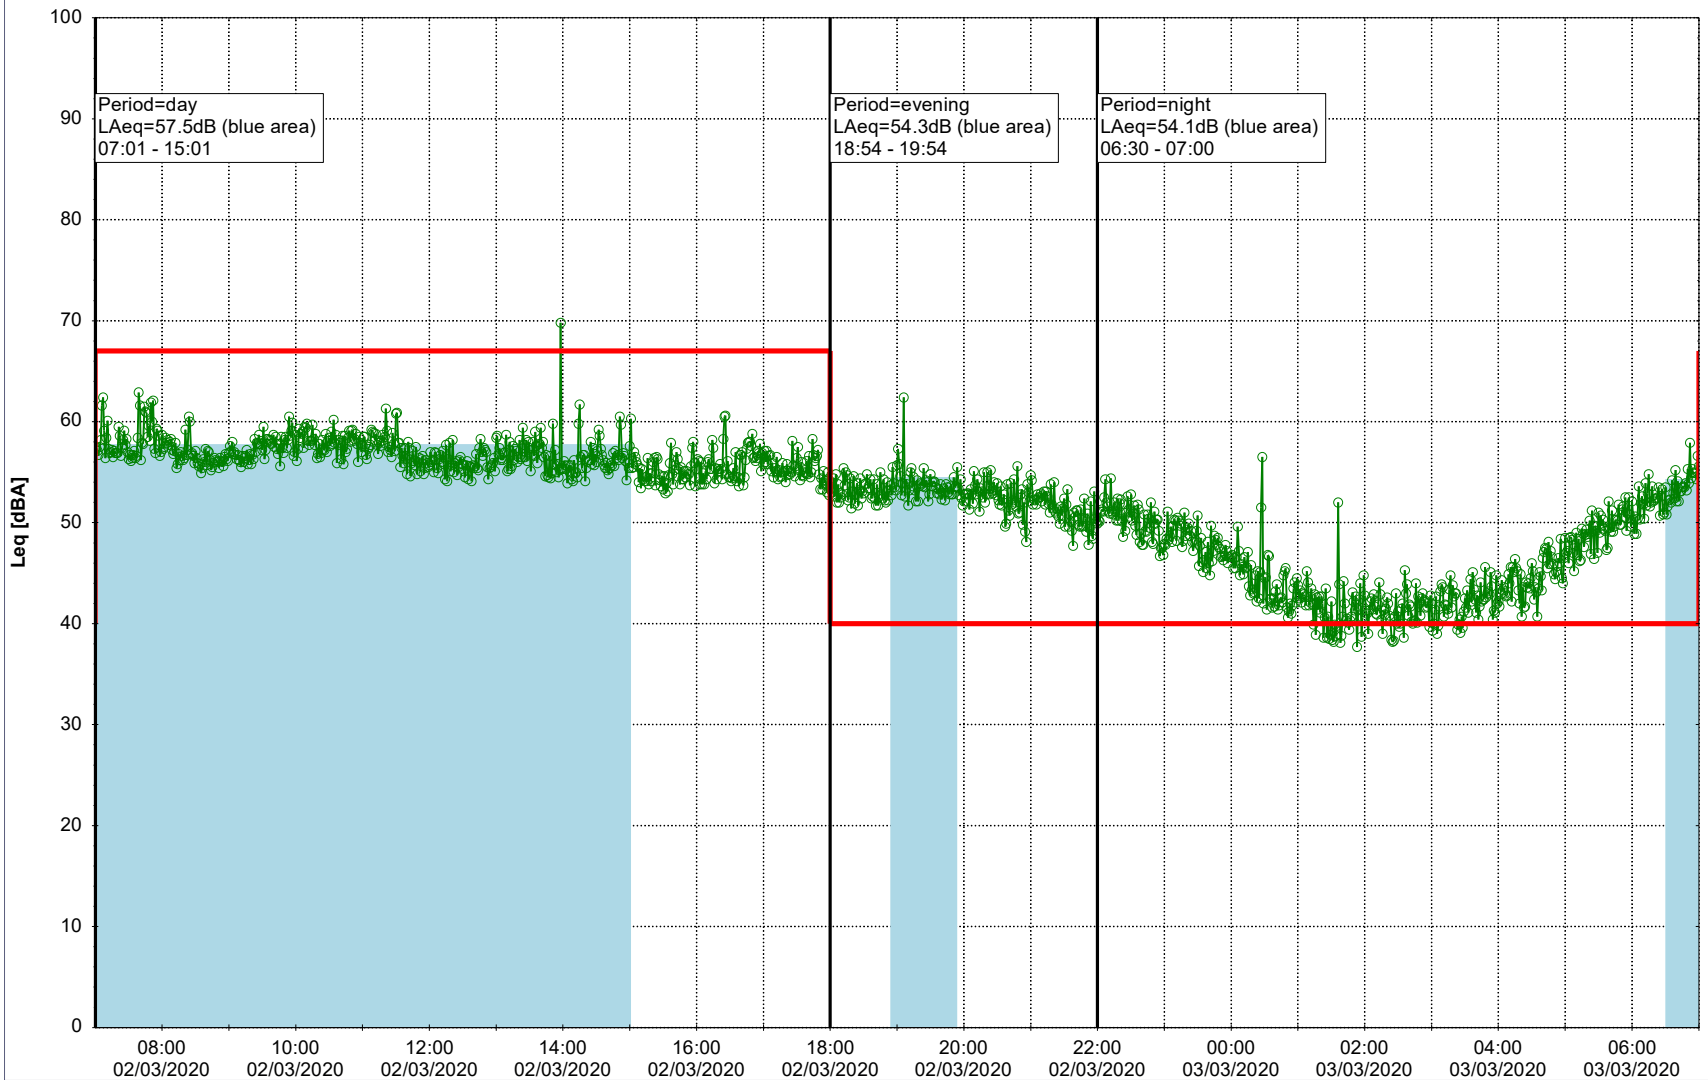

Project: Kronos Sydhavnen  
Construction: Sluseholmen  
Location: N-V

Plan View

0 5 10 15 20 [m]

Remarks

...

### Noise Time Related Diagram

02/03/2020  
03/03/2020

○○○○ SLU\_NS01

**Project:** Kronos Sydhavnen  
**Construction:** Sluseholmen  
**Location:** N-V

Plan View

0 5 10 15 20 [m]

Remarks

...

### Noise Time Related Diagram

03/03/2020  
04/03/2020

○○○○ SLU\_NS01

**Project:** Kronos Sydhavnen  
**Construction:** Sluseholmen  
**Location:** N-V

Plan View

Remarks

...

### Noise Time Related Diagram

07/03/2020  
08/03/2020

SLU\_NS01

Project: Kronos Sydhavnen  
Construction: Sluseholmen  
Location: N-V

Plan View

0 5 10 15 20 [m]

Remarks

...