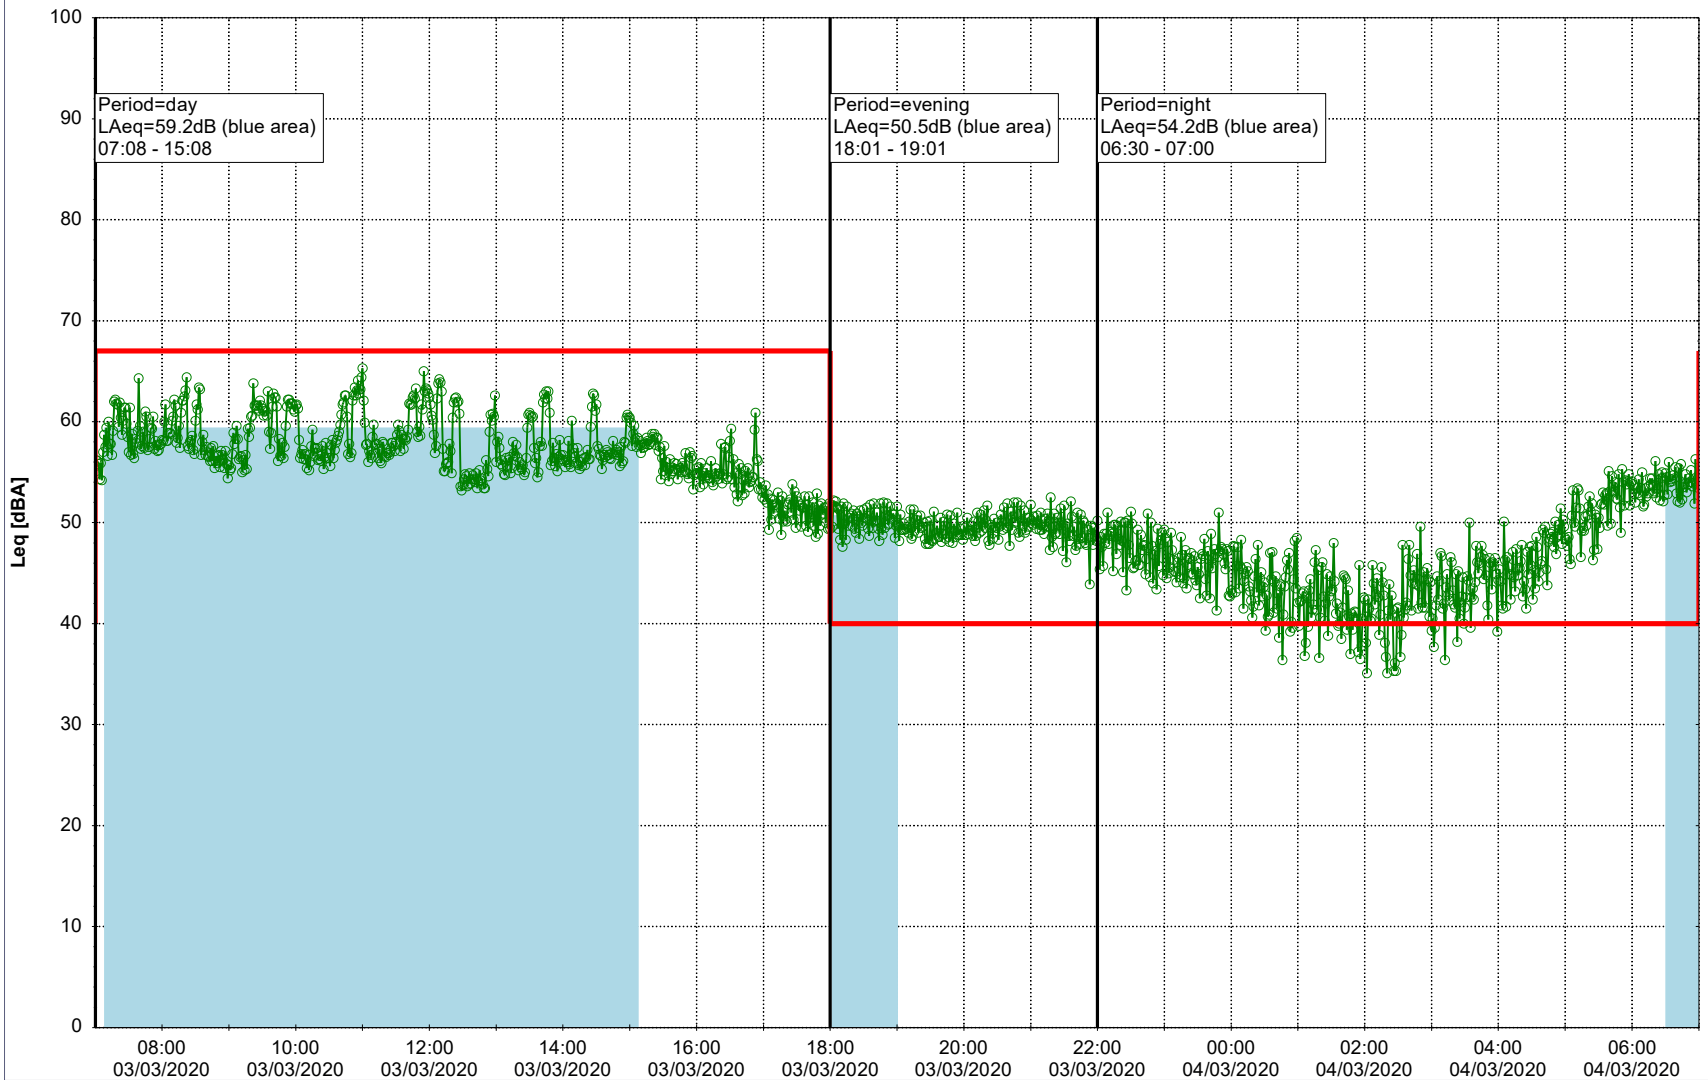

### Noise Time Related Diagram

02/03/2020  
03/03/2020

○○○○ SLU\_NS01

**Project:** Kronos Sydhavnen  
**Construction:** Sluseholmen  
**Location:** N-V

Plan View

0 5 10 15 20 [m]

Remarks

...

### Noise Time Related Diagram

03/03/2020  
04/03/2020

○○○○ SLU\_NS01

**Project:** Kronos Sydhavnen  
**Construction:** Sluseholmen  
**Location:** N-V

Plan View

Remarks

...

### Noise Time Related Diagram

07/03/2020  
08/03/2020

SLU\_NS01

Project: Kronos Sydhavnen  
Construction: Sluseholmen  
Location: N-V

Plan View

0 5 10 15 20 [m]

Remarks

...