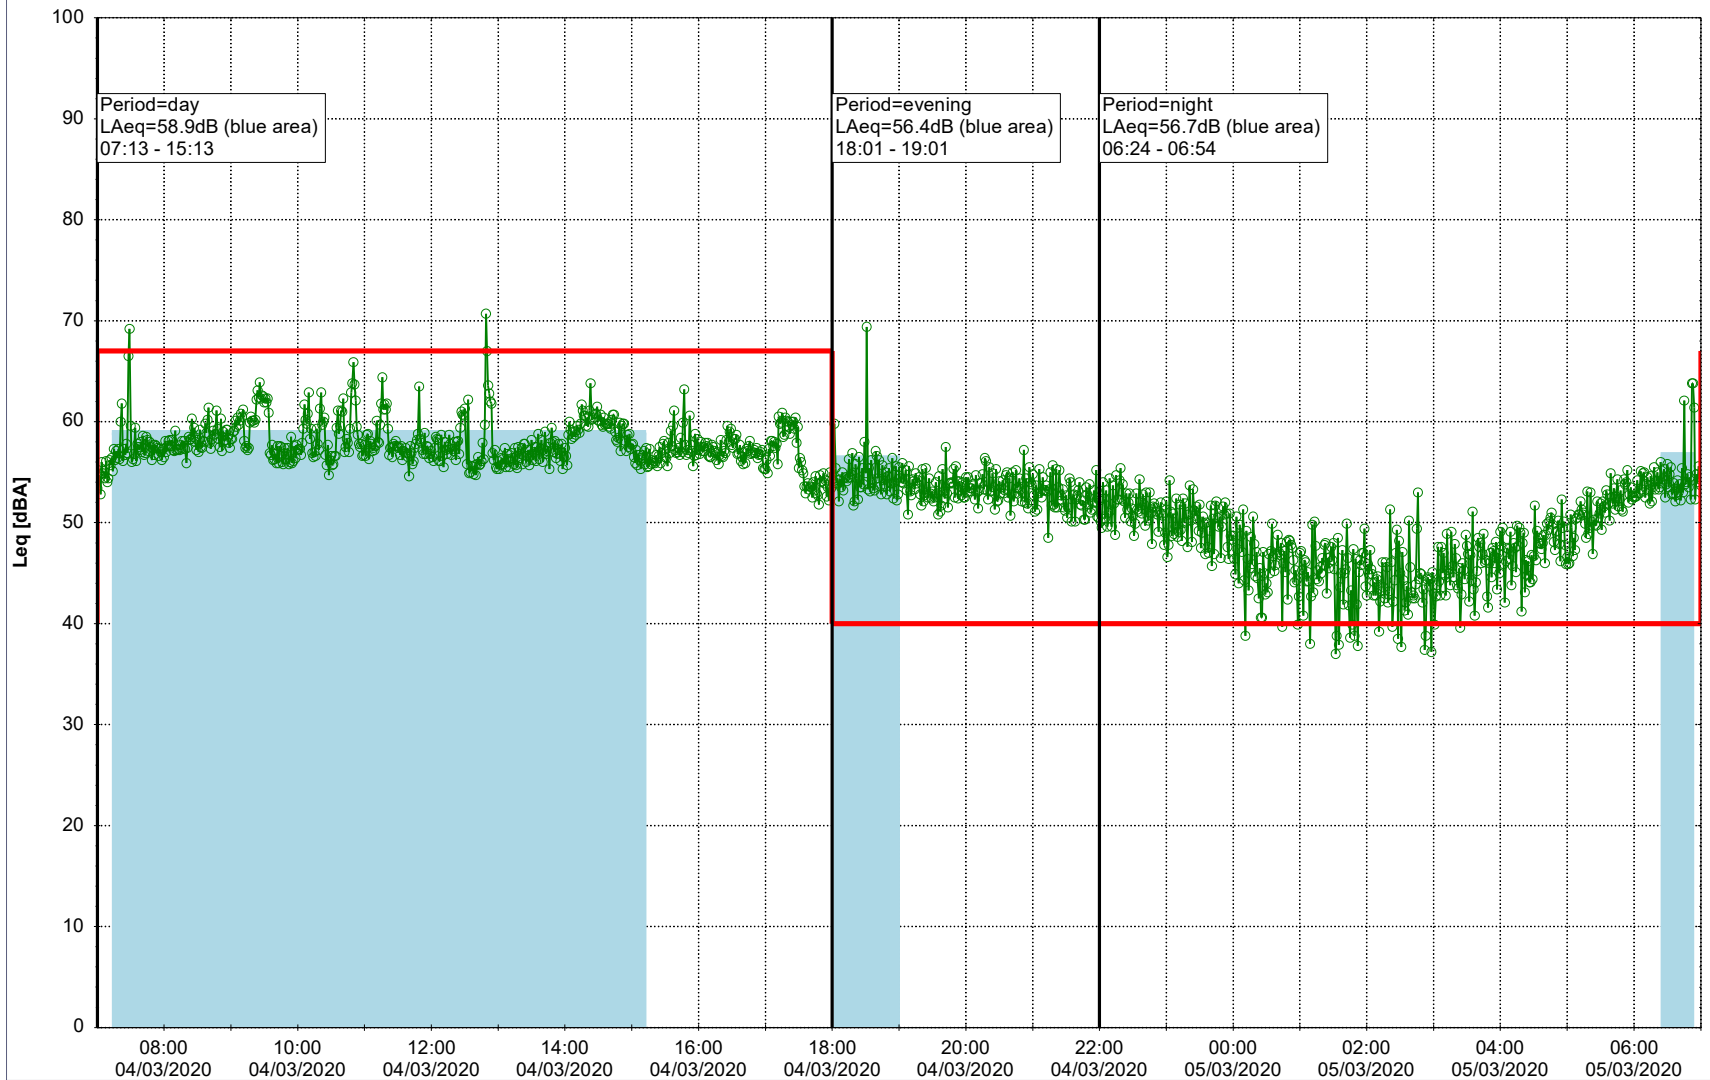

### Noise Time Related Diagram

03/03/2020  
04/03/2020

○○○○ SLU\_NS01

**Project:** Kronos Sydhavnen  
**Construction:** Sluseholmen  
**Location:** N-V

Plan View

Remarks

...

### Noise Time Related Diagram

04/03/2020  
05/03/2020

○○○ SLU\_NS01

**Project:** Kronos Sydhavnen  
**Construction:** Sluseholmen  
**Location:** N-V

Plan View

Remarks

...

### Noise Time Related Diagram

07/03/2020  
08/03/2020

SLU\_NS01

Project: Kronos Sydhavnen  
Construction: Sluseholmen  
Location: N-V

Plan View

0 5 10 15 20 [m]

Remarks

...