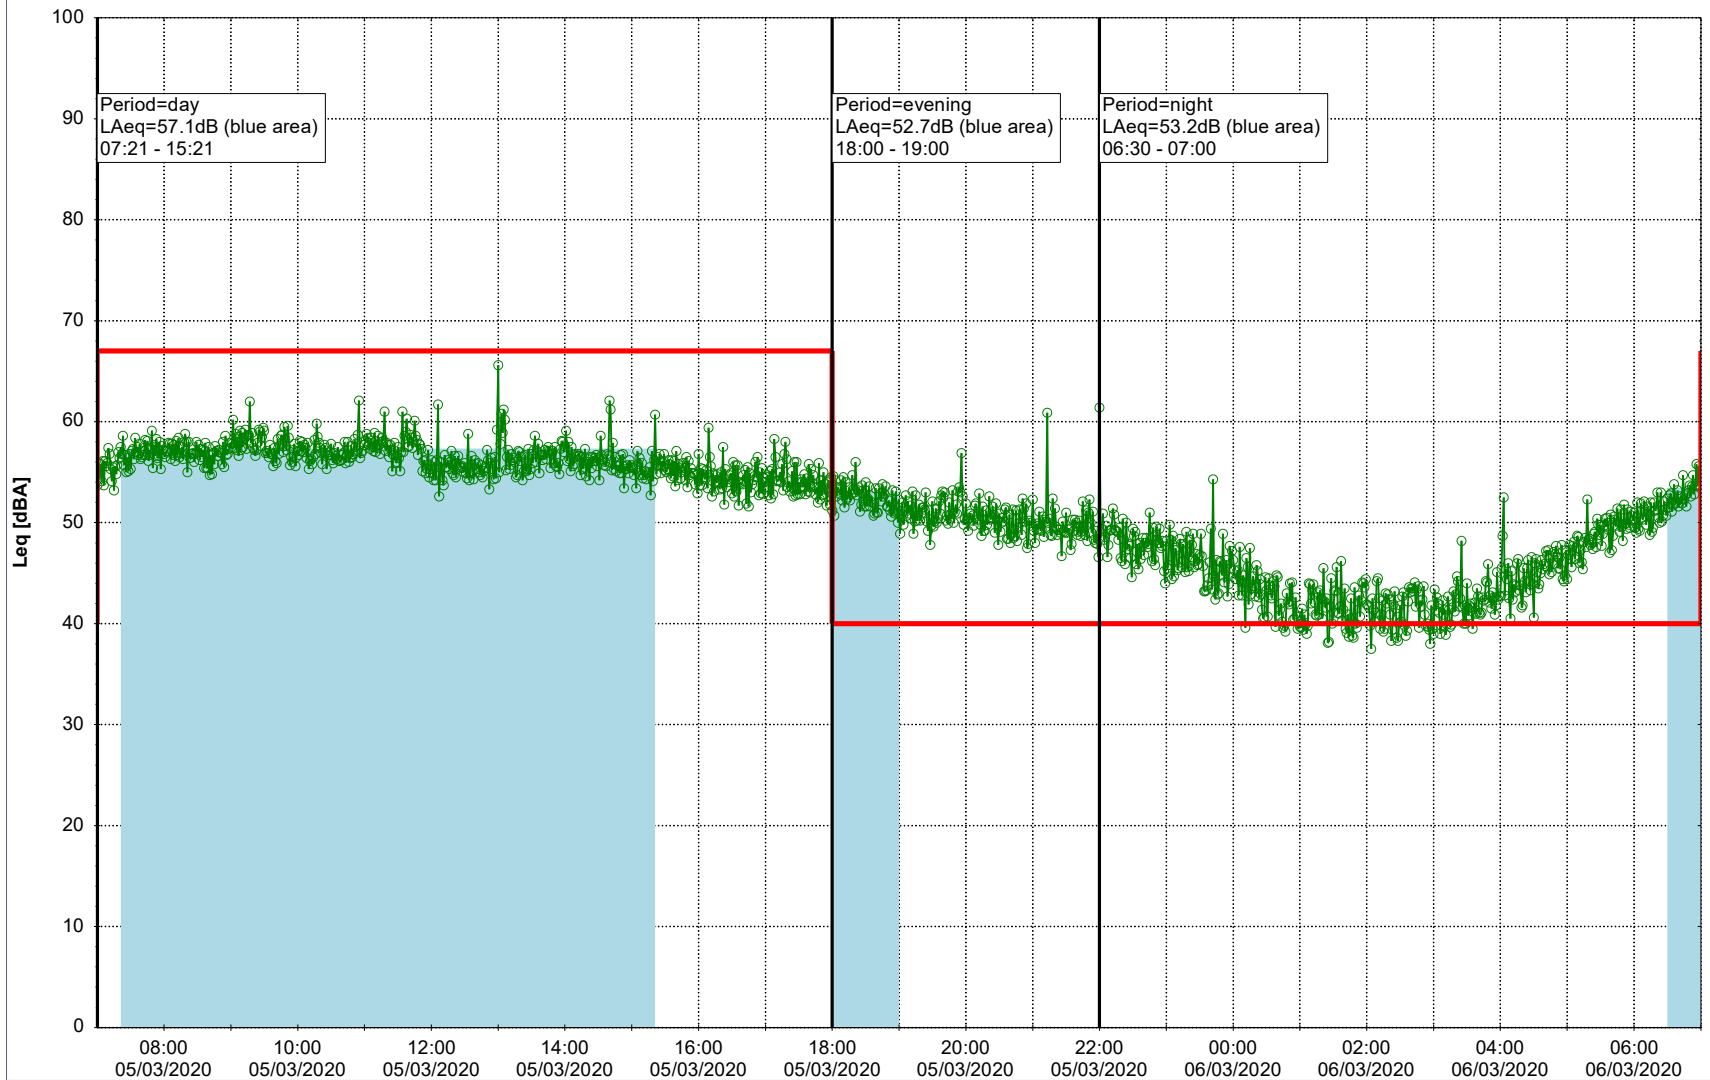

### Noise Time Related Diagram

04/03/2020  
05/03/2020

○○○ SLU\_NS01

**Project:** Kronos Sydhavnen  
**Construction:** Sluseholmen  
**Location:** N-V

Plan View

Remarks

...

### Noise Time Related Diagram

05/03/2020  
06/03/2020

○○○ SLU\_NS01

Project: Kronos Sydhavnen  
Construction: Sluseholmen  
Location: N-V

Plan View

Remarks

...

### Noise Time Related Diagram

07/03/2020  
08/03/2020

SLU\_NS01

Project: Kronos Sydhavnen  
Construction: Sluseholmen  
Location: N-V

Plan View

0 5 10 15 20 [m]

Remarks

...