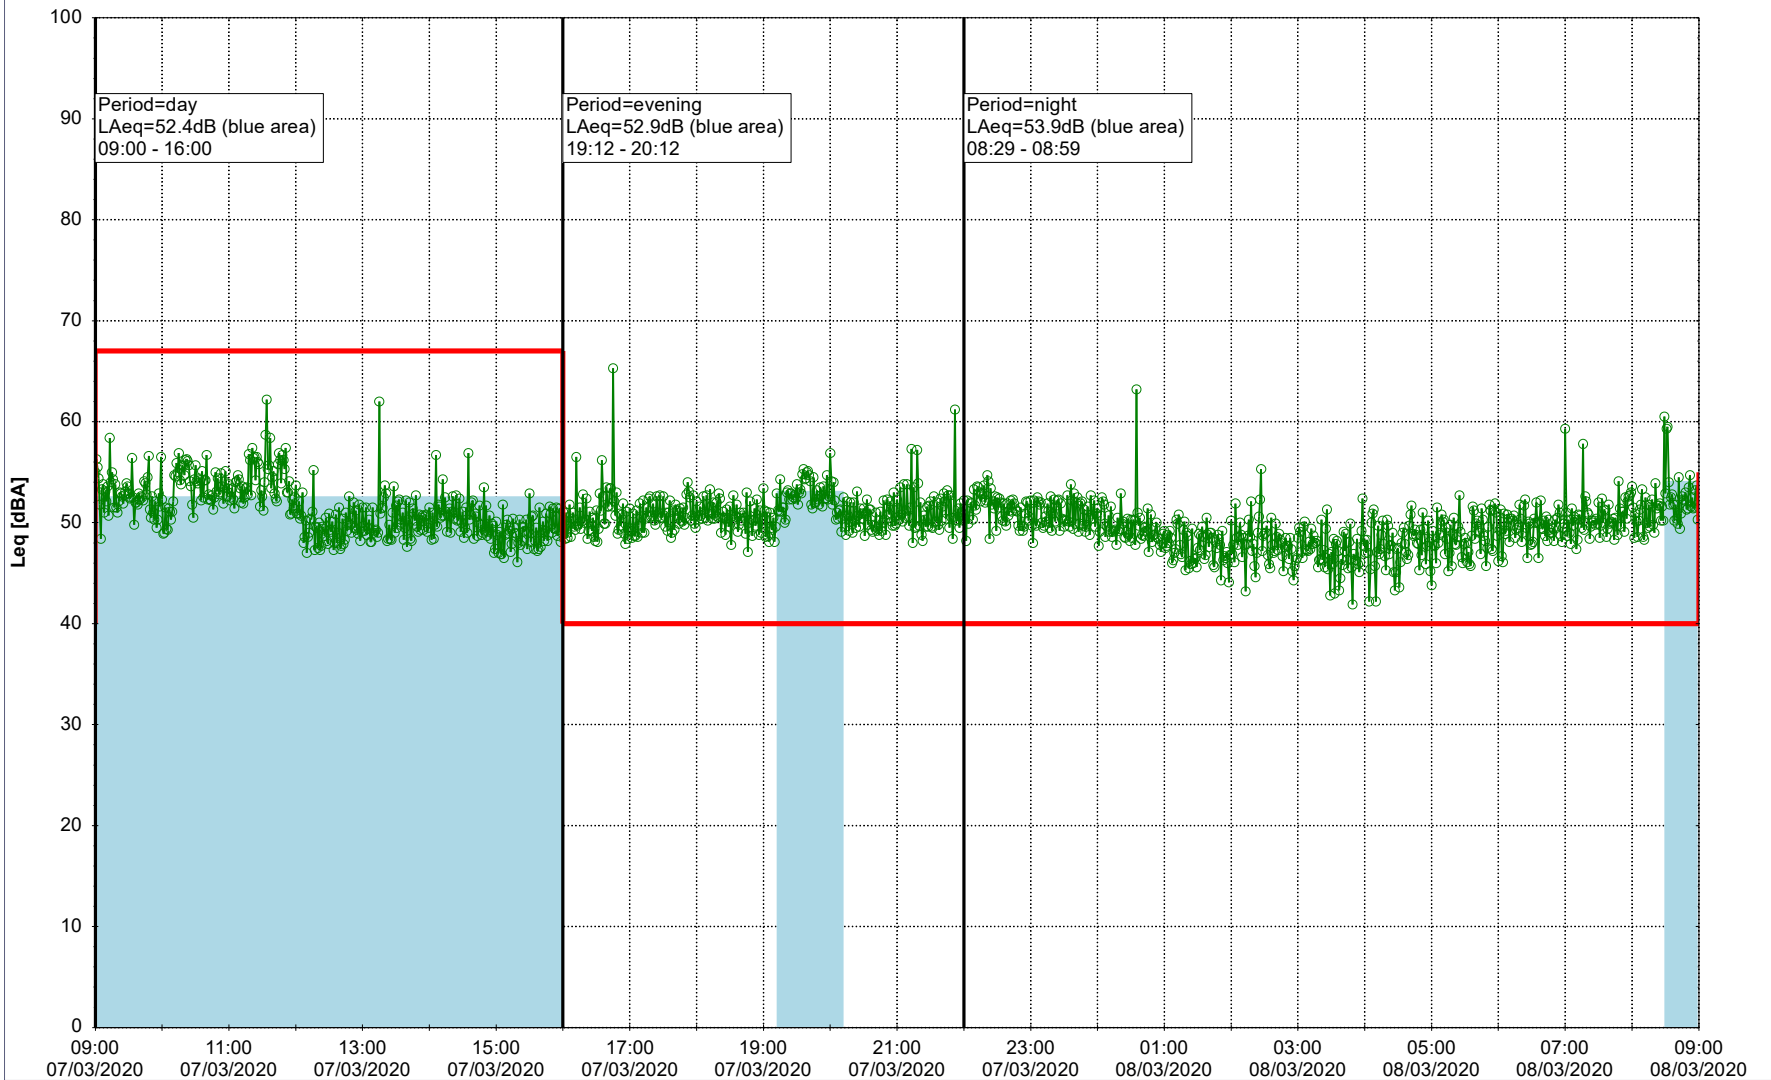

### Noise Time Related Diagram

06/03/2020  
07/03/2020

SLU\_NS01

**Project:** Kronos Sydhavnen  
**Construction:** Sluseholmen  
**Location:** N-V

Plan View

Remarks

...

### Noise Time Related Diagram

07/03/2020  
08/03/2020

SLU\_NS01

Project: Kronos Sydhavnen  
Construction: Sluseholmen  
Location: N-V

Plan View

0 5 10 15 20 [m]

Remarks

...