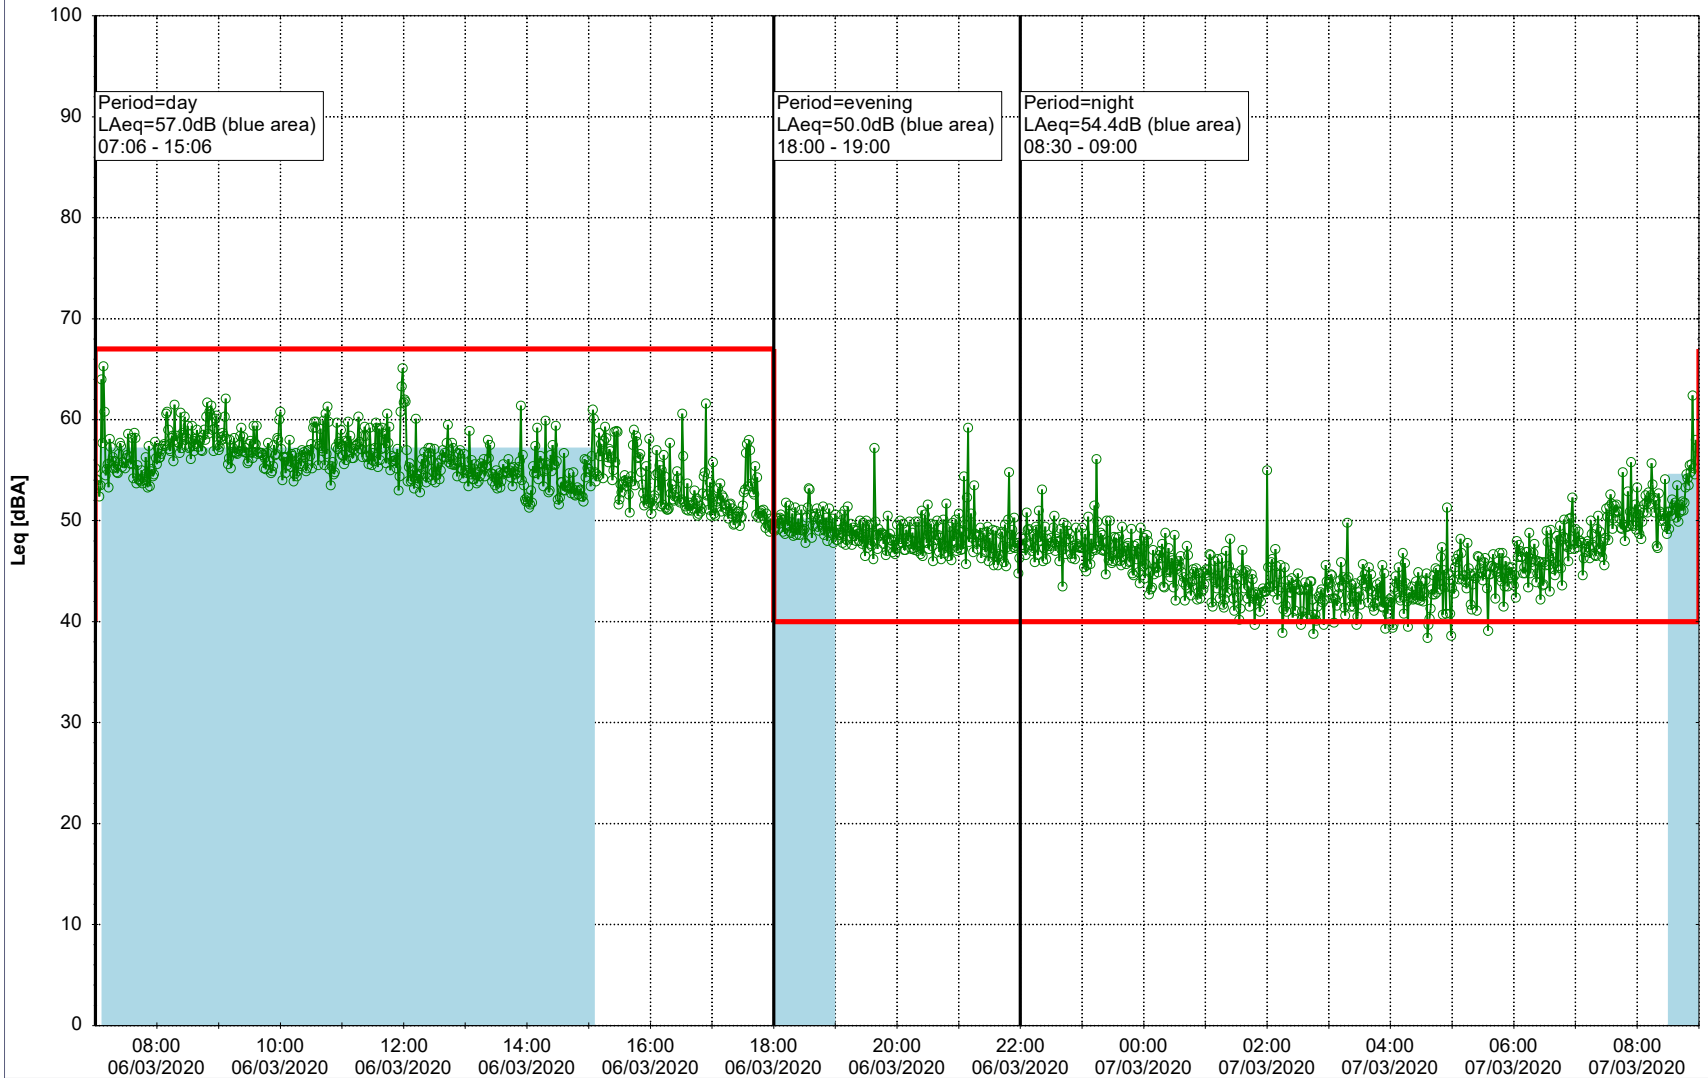

Noise Time Related Diagram

06/03/2020
07/03/2020

SLU_NS01