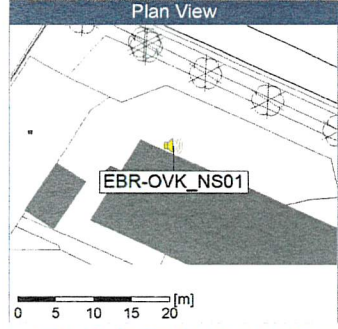

0 5 10 15 20 [m]

Remarks

...

Noise Time Related Diagram

EBR-OVK_NS01

Project: Kronos Sydhavnen
Construction: Enghave Brygge
Location: N-V

12/10/2019
13/10/2019

Remarks