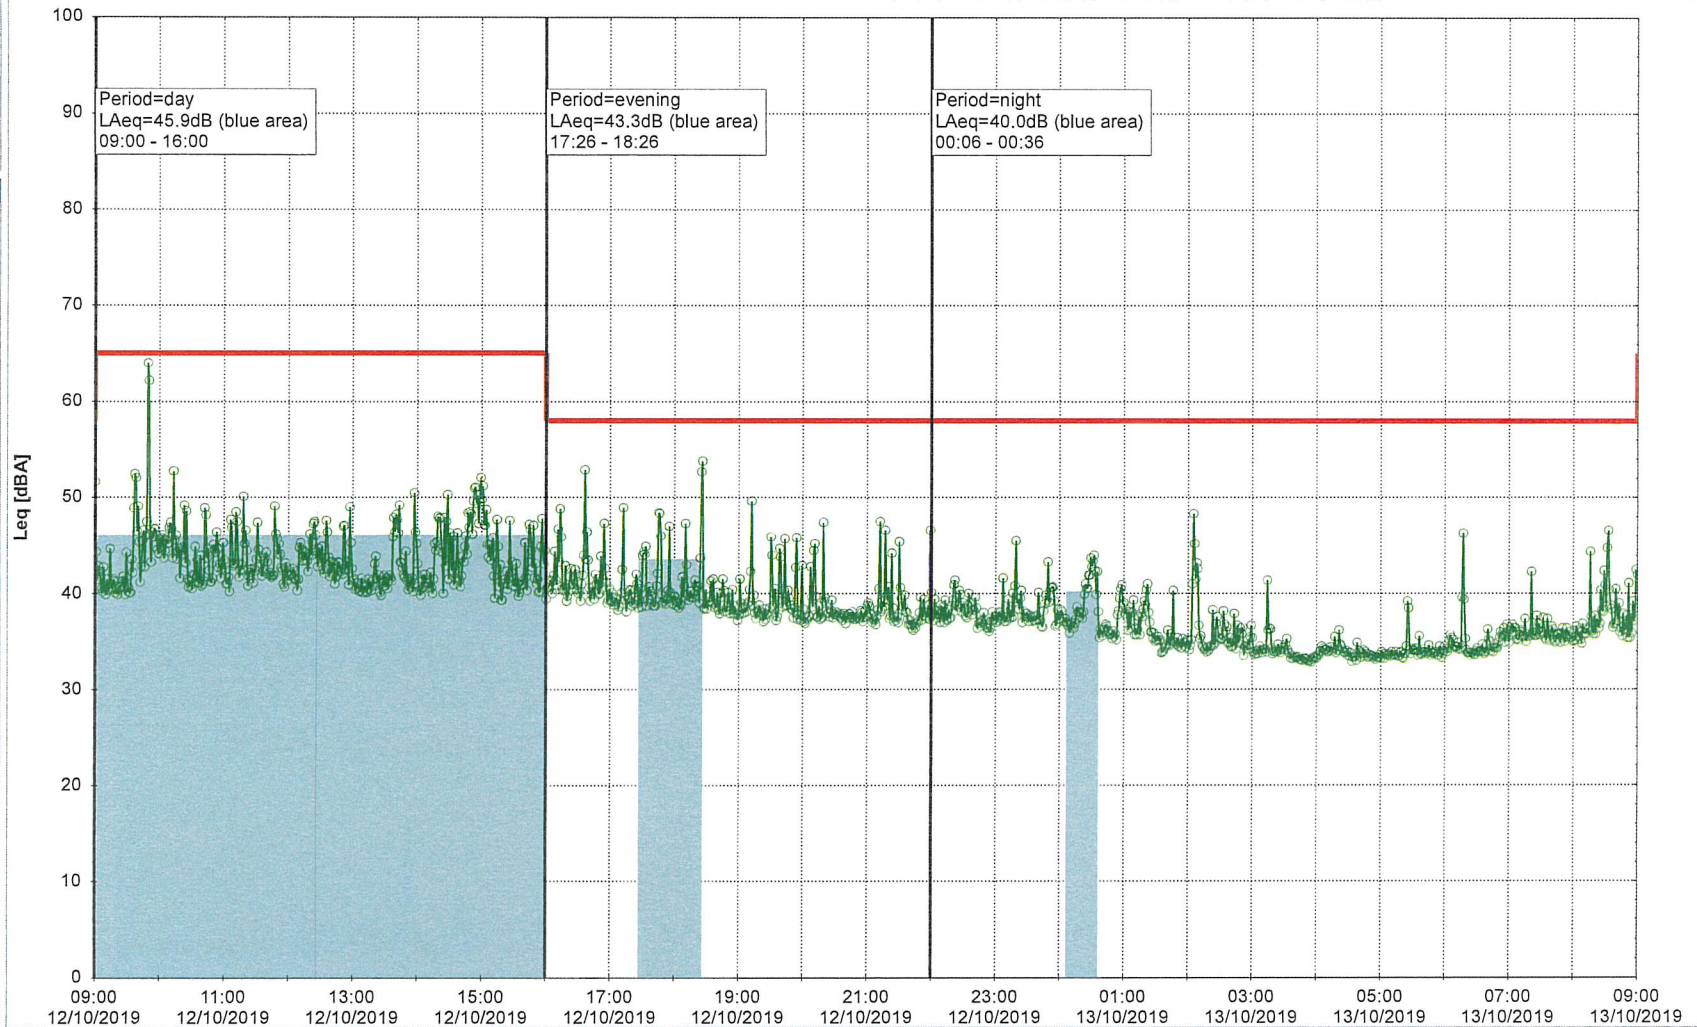

0 5 10 15 20 [m]

Remarks

...

Noise Time Related Diagram

EBR-OVK_NS01

Project: Kronos Sydhavnen
Construction: Enghave Brygge
Location: N-V

12/10/2019
13/10/2019

Remarks

...

Noise Time Related Diagram

EBR-OVK_NS01

Project: Kronos Sydhavnen
Construction: Enghave Brygge
Location: N-V

13/10/2019
14/10/2019

Plan View

Remarks

...