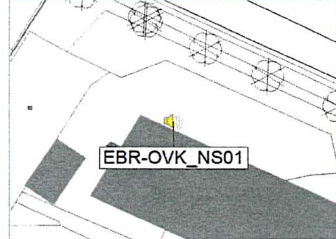

10/10/2019
11/10/2019

Remarks

...

Noise Time Related Diagram

○○○ EBR-OVK_NS01

Project: Kronos Sydhavnen
Construction: Enghave Brygge
Location: N-V

11/10/2019
12/10/2019

Plan View