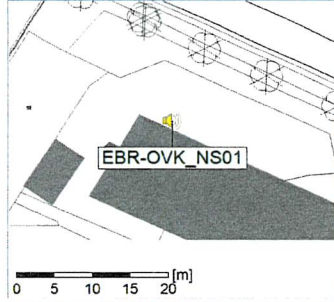

...

Noise Time Related Diagram

EBR-OVK_NS01

Project: Kronos Sydhavnen
Construction: Enghave Brygge
Location: N-V

13/10/2019
14/10/2019

Plan View

Remarks

...