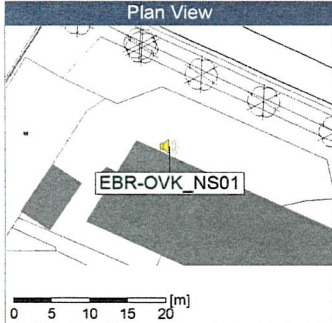

Project: Kronos Sydhavnen
Construction: Enghave Brygge
Location: N-V

08/10/2019
09/10/2019

Noise Time Related Diagram

EBR-OVK_NS01

Remarks

...

Project: Kronos Sydhavnen
Construction: Enghave Brygge
Location: N-V