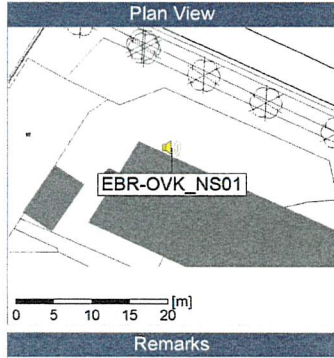

Project: Kronos Sydhavnen
Construction: Enghave Brygge
Location: N-V

10/10/2019
11/10/2019