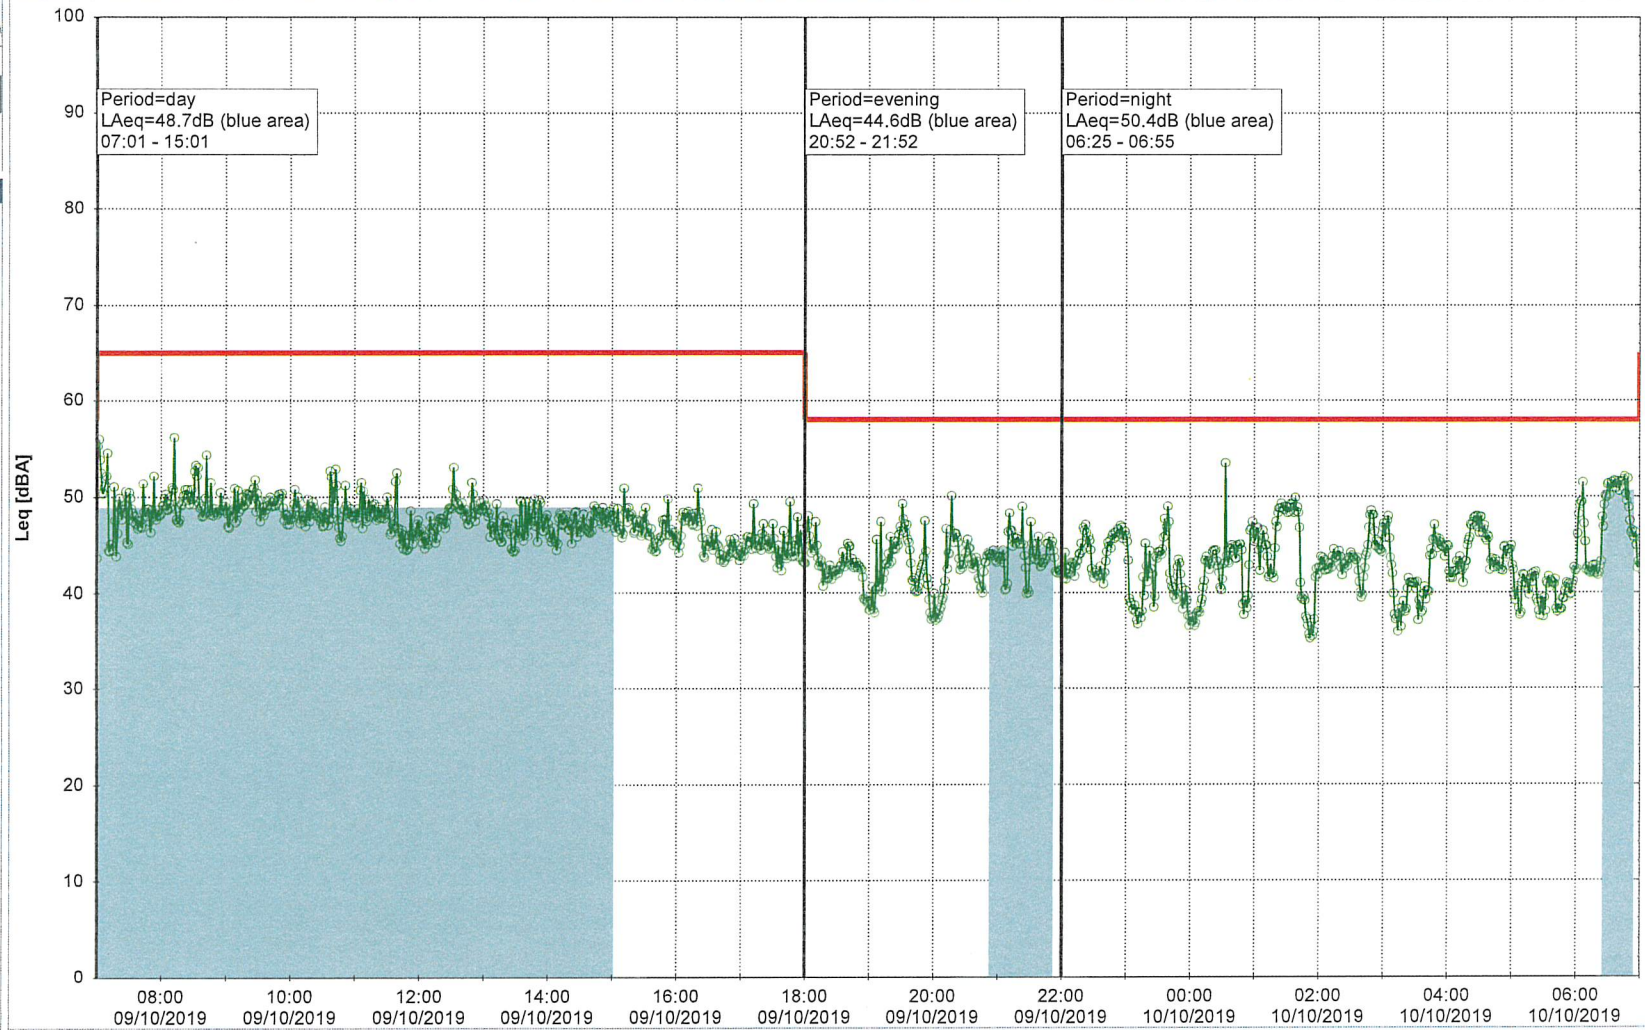

09/10/2019
10/10/2019

Plan View

0 5 10 15 20 [m]

Remarks

...

Noise Time Related Diagram

○○○ EBR-OVK_NS01

Project: Kronos Sydhavnen
Construction: Enghave Brygge
Location: N-V

10/10/2019
11/10/2019

Remarks

...

Noise Time Related Diagram

○○○ EBR-OVK_NS01

Project: Kronos Sydhavnen
Construction: Enghave Brygge
Location: N-V

11/10/2019
12/10/2019

Plan View

0 5 10 15 20 [m]

Remarks

...

Noise Time Related Diagram

EBR-OVK_NS01

Project: Kronos Sydhavnen
Construction: Enghave Brygge
Location: N-V

12/10/2019
13/10/2019

Remarks

...

Noise Time Related Diagram

EBR-OVK_NS01

Project: Kronos Sydhavnen
Construction: Enghave Brygge
Location: N-V

13/10/2019
14/10/2019

Plan View

Remarks

...