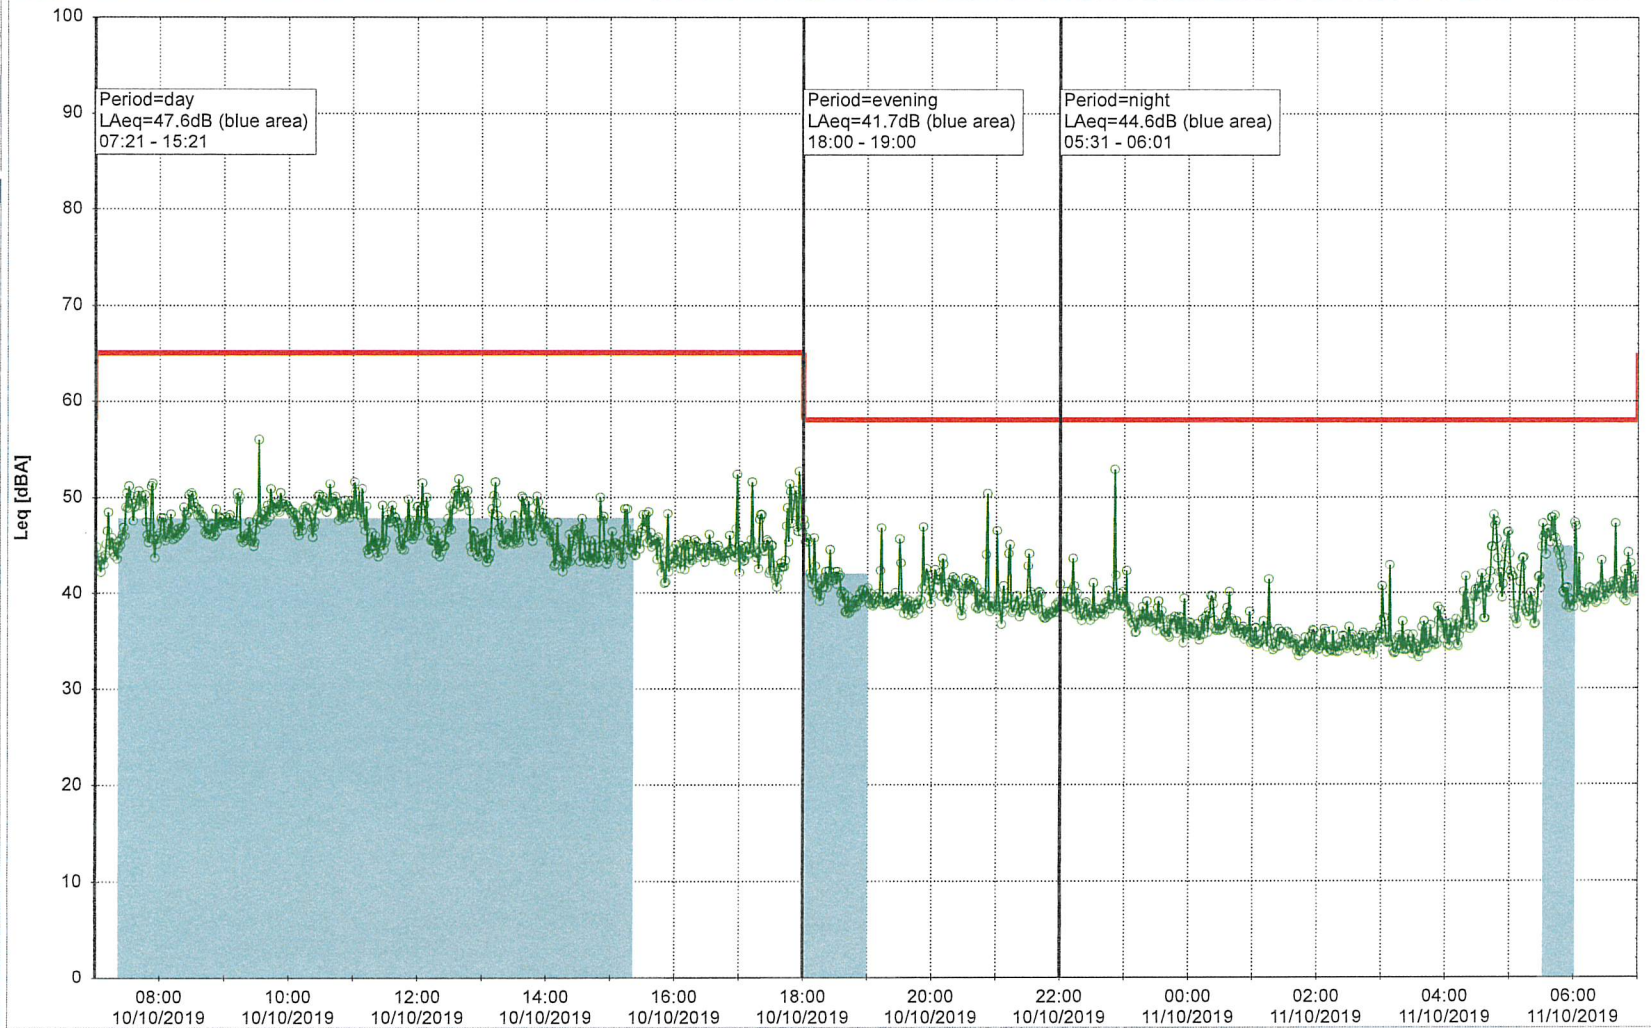

10/10/2019
11/10/2019

Remarks

...

Noise Time Related Diagram

○○○ EBR-OVK_NS01

Project: Kronos Sydhavnen
Construction: Enghave Brygge
Location: N-V

11/10/2019
12/10/2019

Plan View

0 5 10 15 20 [m]

Remarks

...

Noise Time Related Diagram

EBR-OVK_NS01

Project: Kronos Sydhavnen
Construction: Enghave Brygge
Location: N-V

12/10/2019
13/10/2019

Remarks

...

Noise Time Related Diagram

EBR-OVK_NS01

Project: Kronos Sydhavnen
Construction: Enghave Brygge
Location: N-V

13/10/2019
14/10/2019

Plan View

Remarks

...