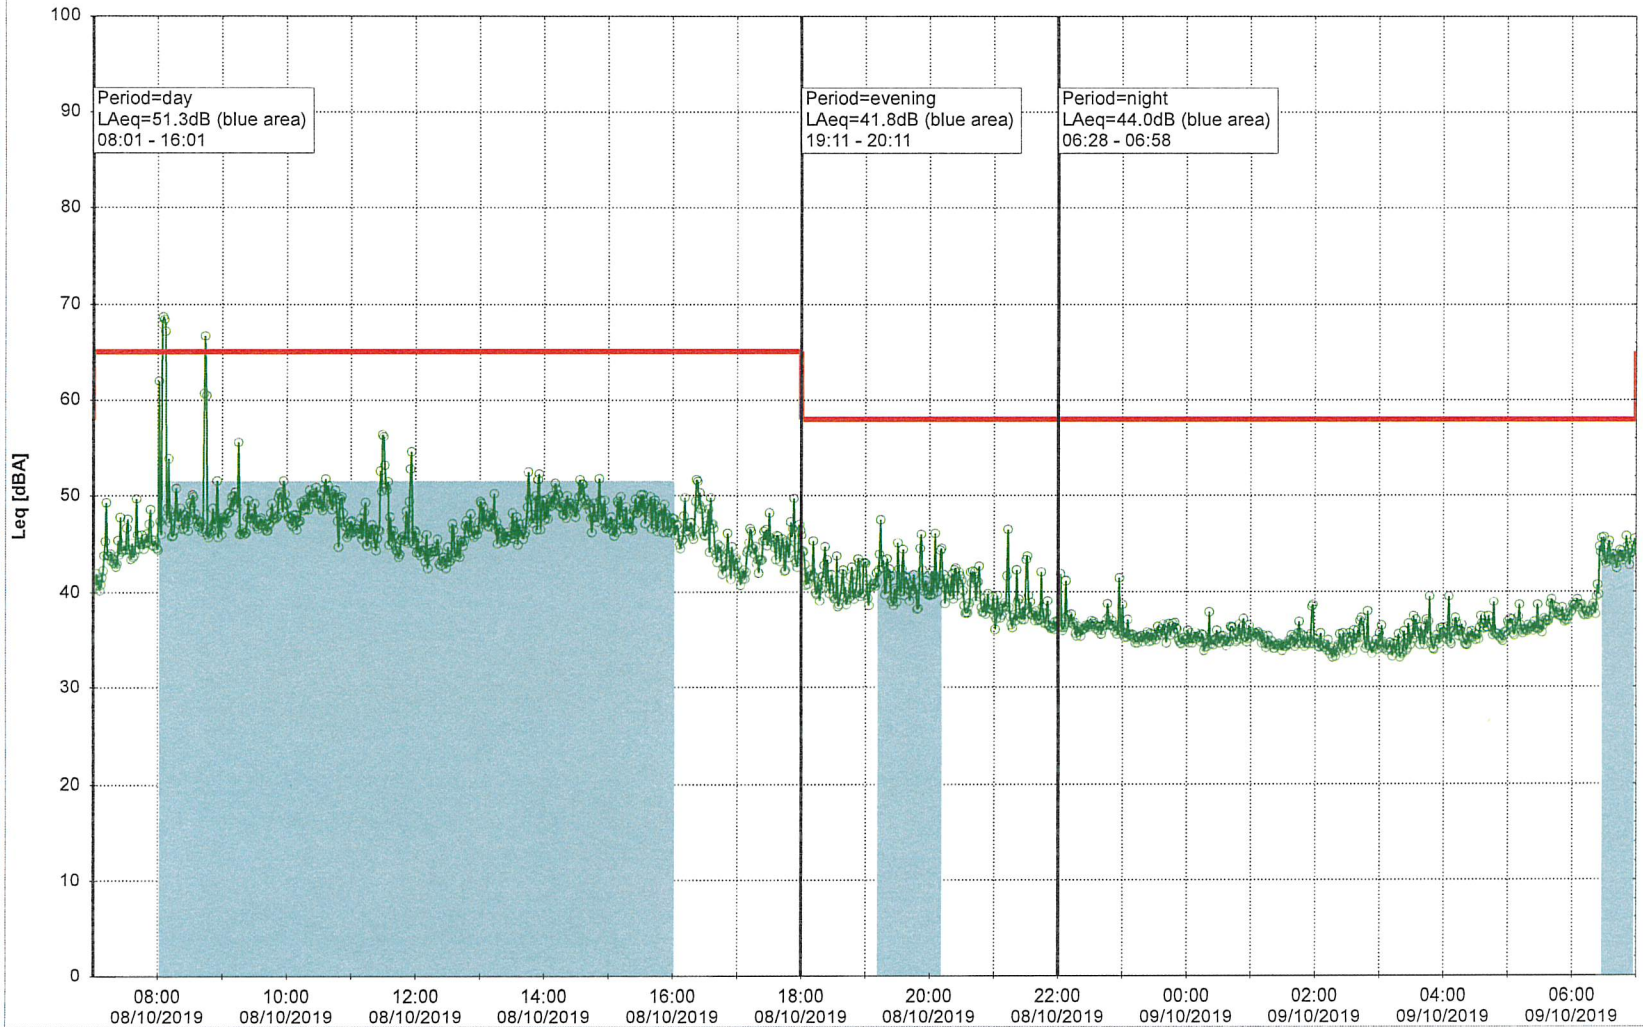

Project: Kronos Sydhavnen
Construction: Enghave Brygge
Location: N-V

08/10/2019
09/10/2019

Noise Time Related Diagram

EBR-OVK_NS01

Remarks

...

Project: Kronos Sydhavnen
Construction: Enghave Brygge
Location: N-V

09/10/2019
10/10/2019

Plan View

0 5 10 15 20 [m]

Remarks

...

Noise Time Related Diagram

○○○ EBR-OVK_NS01

Project: Kronos Sydhavnen
Construction: Enghave Brygge
Location: N-V

0 5 10 15 20 [m]

Remarks

...

Noise Time Related Diagram

EBR-OVK_NS01

Project: Kronos Sydhavnen
Construction: Enghave Brygge
Location: N-V

12/10/2019
13/10/2019

Remarks

...

Noise Time Related Diagram

EBR-OVK_NS01

Project: Kronos Sydhavnen
Construction: Enghave Brygge
Location: N-V

13/10/2019
14/10/2019

Plan View

Remarks

...