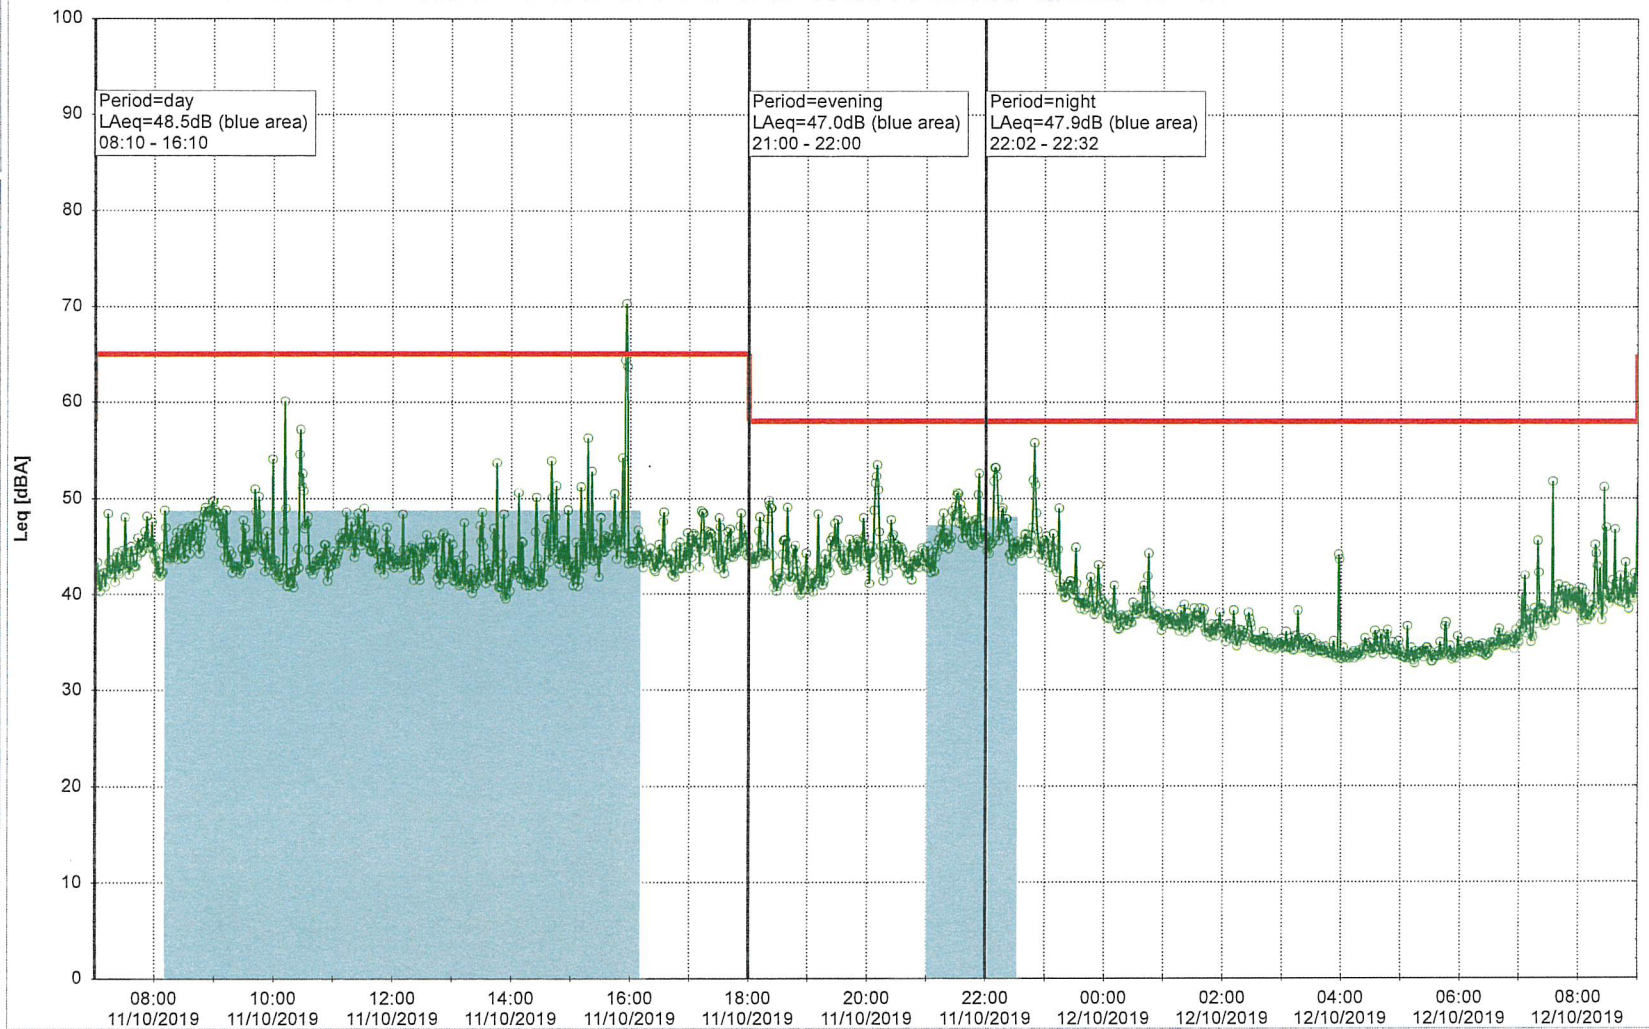

10/10/2019
11/10/2019

Remarks

...

Noise Time Related Diagram

○○○ EBR-OVK_NS01

Project: Kronos Sydhavnen
Construction: Enghave Brygge
Location: N-V

11/10/2019
12/10/2019

Plan View

0 5 10 15 20 [m]

Remarks

...

Noise Time Related Diagram

EBR-OVK_NS01

Project: Kronos Sydhavnen
Construction: Enghave Brygge
Location: N-V

12/10/2019
13/10/2019

Remarks

...

Noise Time Related Diagram

EBR-OVK_NS01

Project: Kronos Sydhavnen
Construction: Enghave Brygge
Location: N-V

13/10/2019
14/10/2019

Plan View

Remarks

...