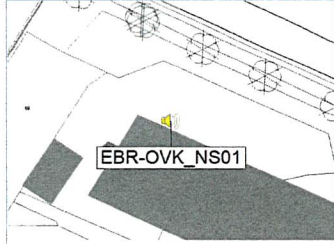

Project: Kronos Sydhavnen
Construction: Enghave Brygge
Location: N-V

09/10/2019
10/10/2019

Plan View