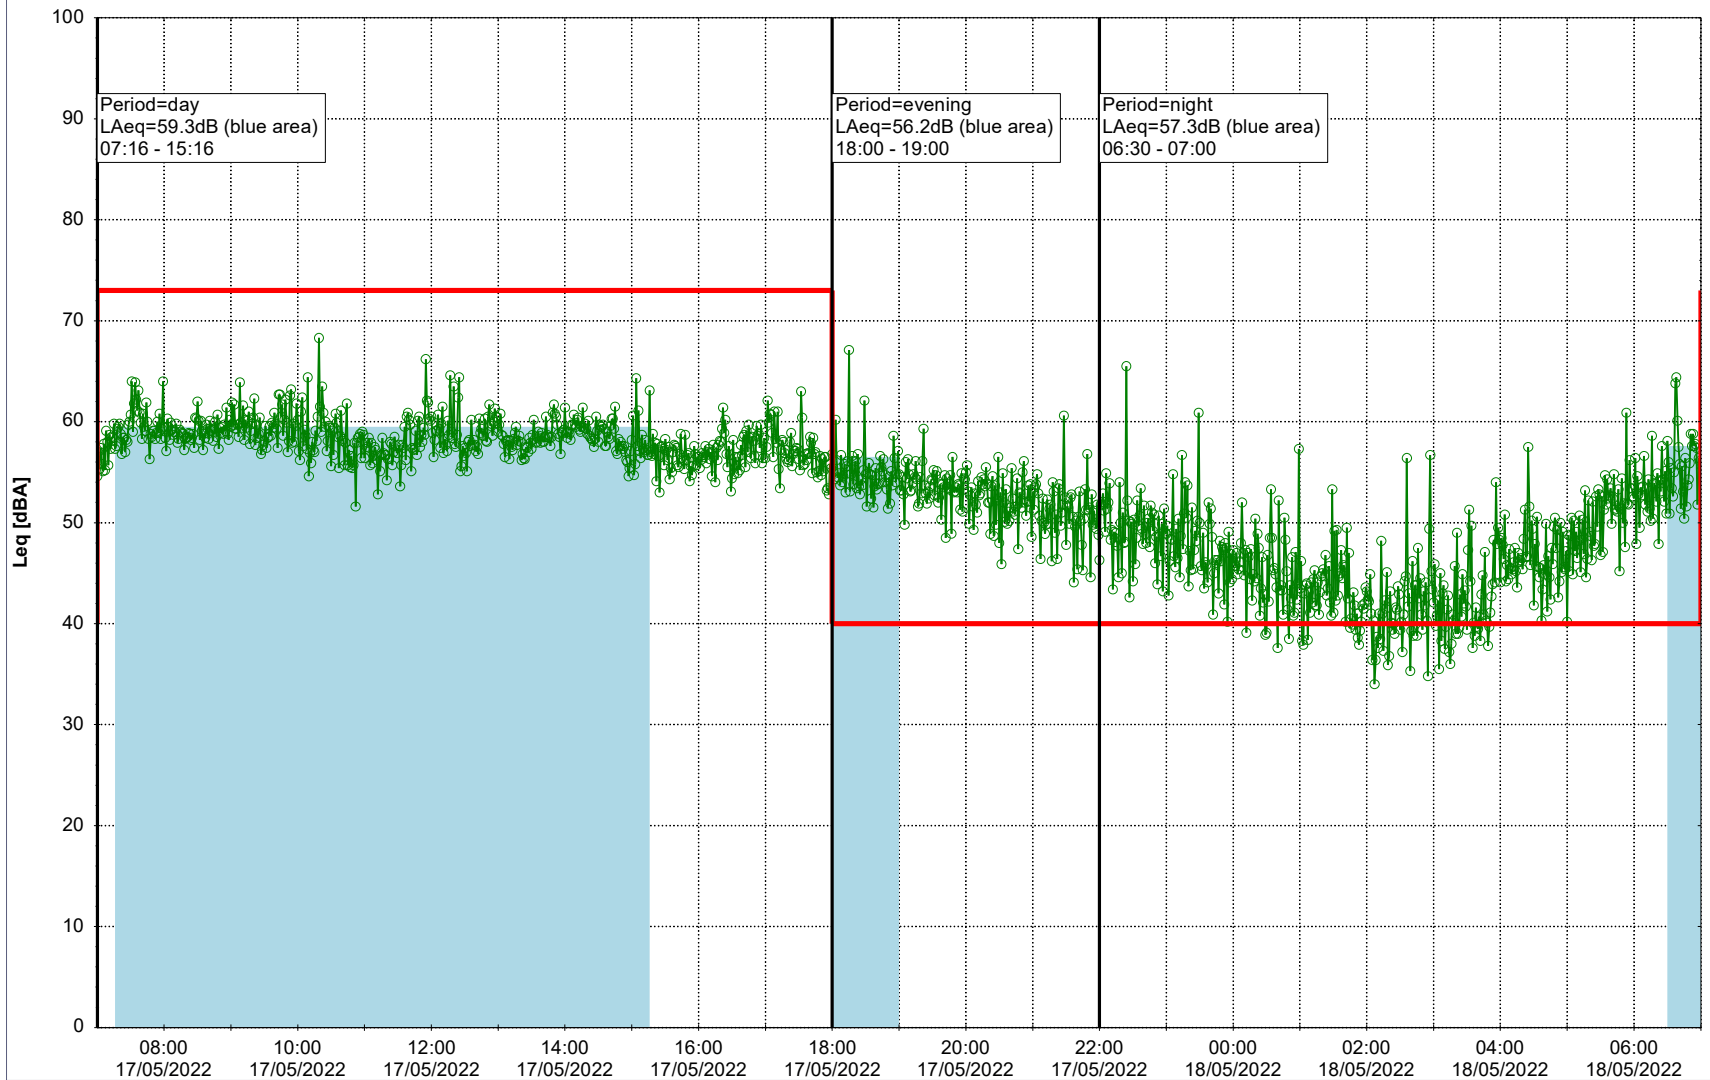

Plan View

Remarks

...

Noise Time Related Diagram

17/05/2022
18/05/2022

○ ○ ○ ○ HOL_NS01

Project: Kronos Sydhavnen
Construction: Havneholmen
Location: N-V

Plan View

Remarks

...

Noise Time Related Diagram

18/05/2022

19/05/2022

○ ○ ○ ○ HOL_NS01

Project: Kronos Sydhavnen
Construction: Havneholmen
Location: N-V

19/05/2022
20/05/2022

Plan View

Remarks

...

Noise Time Related Diagram

○ ○ ○ ○ HOL_NS01

Project: Kronos Sydhavnen
Construction: Havneholmen
Location: N-V

Plan View

Remarks