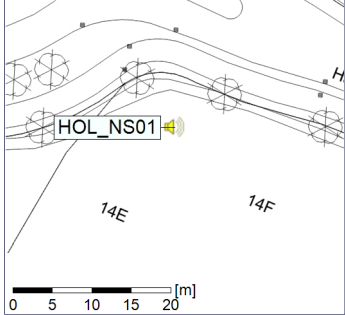

Plan View

Remarks

...

Noise Time Related Diagram

○ ○ ○ ○ HOL_NS01

Project: Kronos Sydhavnen
Construction: Havneholmen
Location: N-V

Plan View

Remarks

...

Noise Time Related Diagram

20/05/2022
21/05/2022

○ ○ ○ ○ HOL_NS01

Project: Kronos Sydhavnen
Construction: Havneholmen
Location: N-V

Plan View

Remarks

...