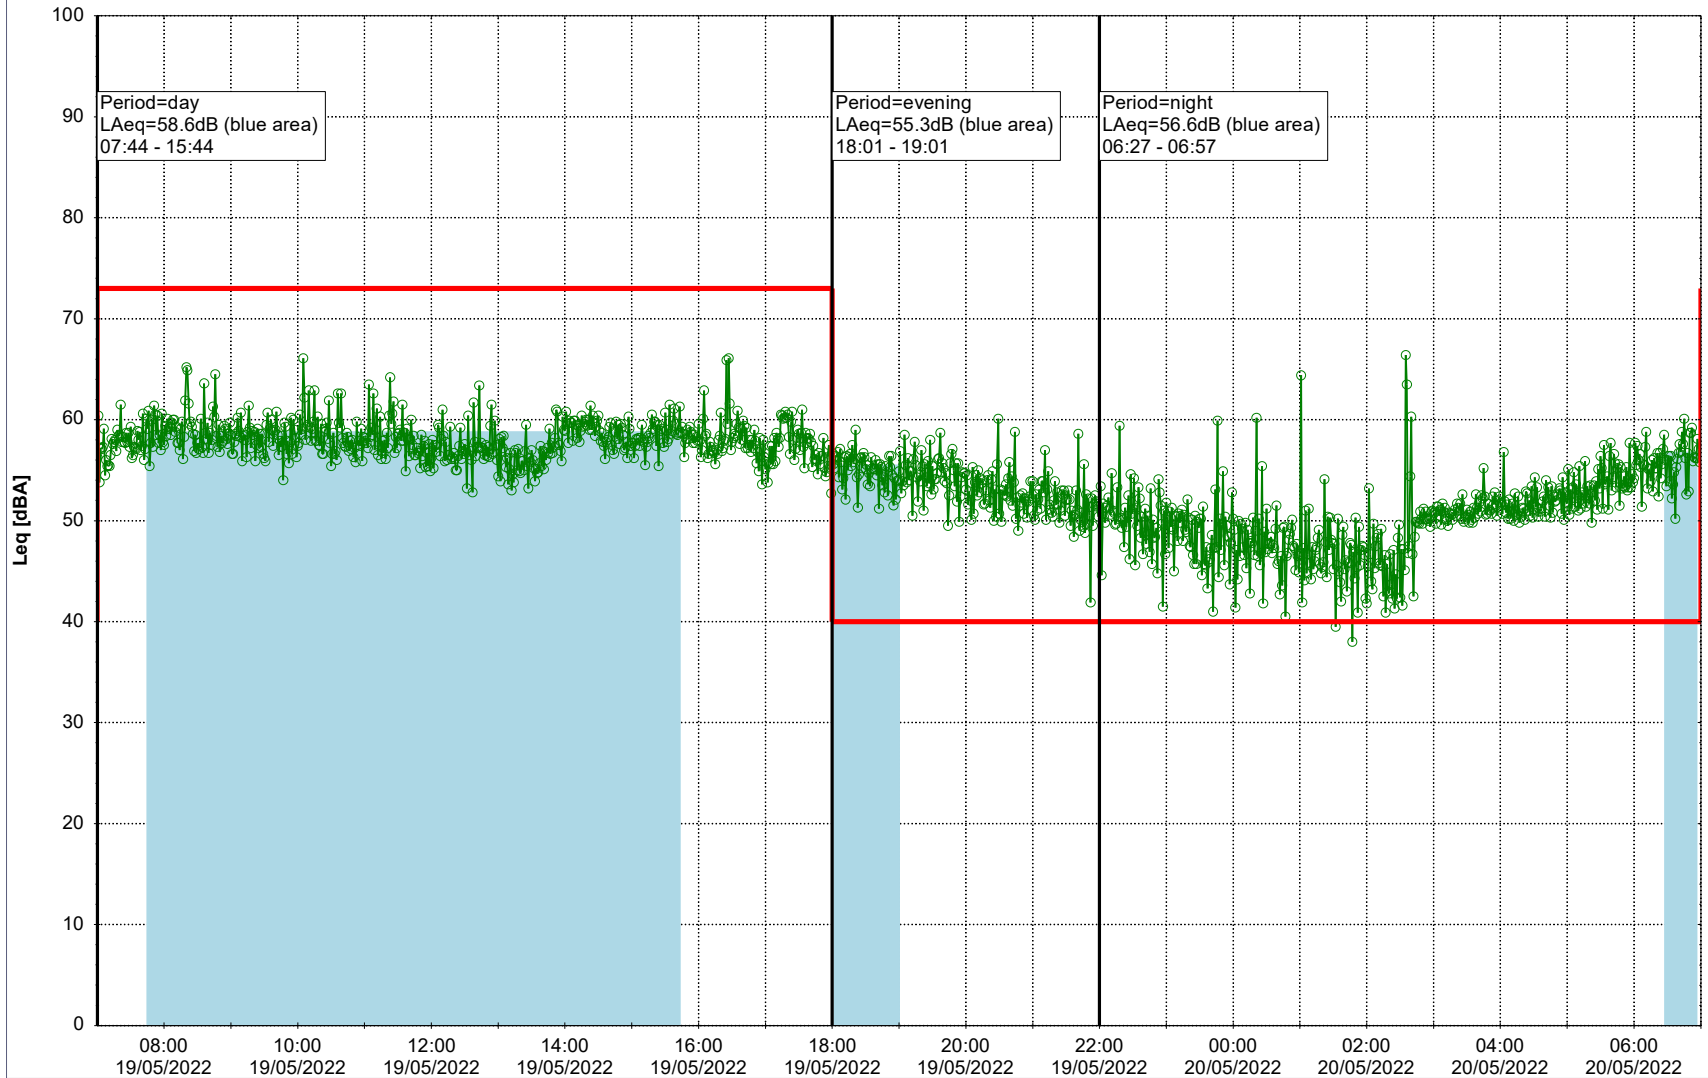

Plan View

Remarks

...

Noise Time Related Diagram

○ ○ ○ ○ HOL_NS01

Project: Kronos Sydhavnen
Construction: Havneholmen
Location: N-V

Plan View

Remarks

...

Noise Time Related Diagram

20/05/2022
21/05/2022

○ ○ ○ ○ HOL_NS01

Project: Kronos Sydhavnen
Construction: Havneholmen
Location: N-V

Plan View

Remarks

...

Noise Time Related Diagram

21/05/2022
22/05/2022

○ ○ ○ ○ HOL_NS01

Project: Kronos Sydhavnen
Construction: Havneholmen
Location: N-V

Plan View

Remarks

...

Noise Time Related Diagram