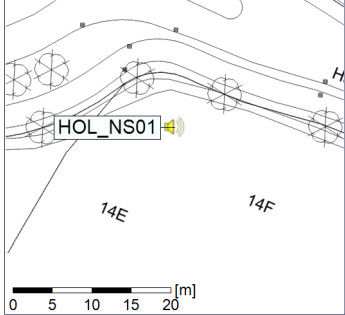

Project: Kronos Sydhavnen
Construction: Havneholmen
Location: N-V

Plan View