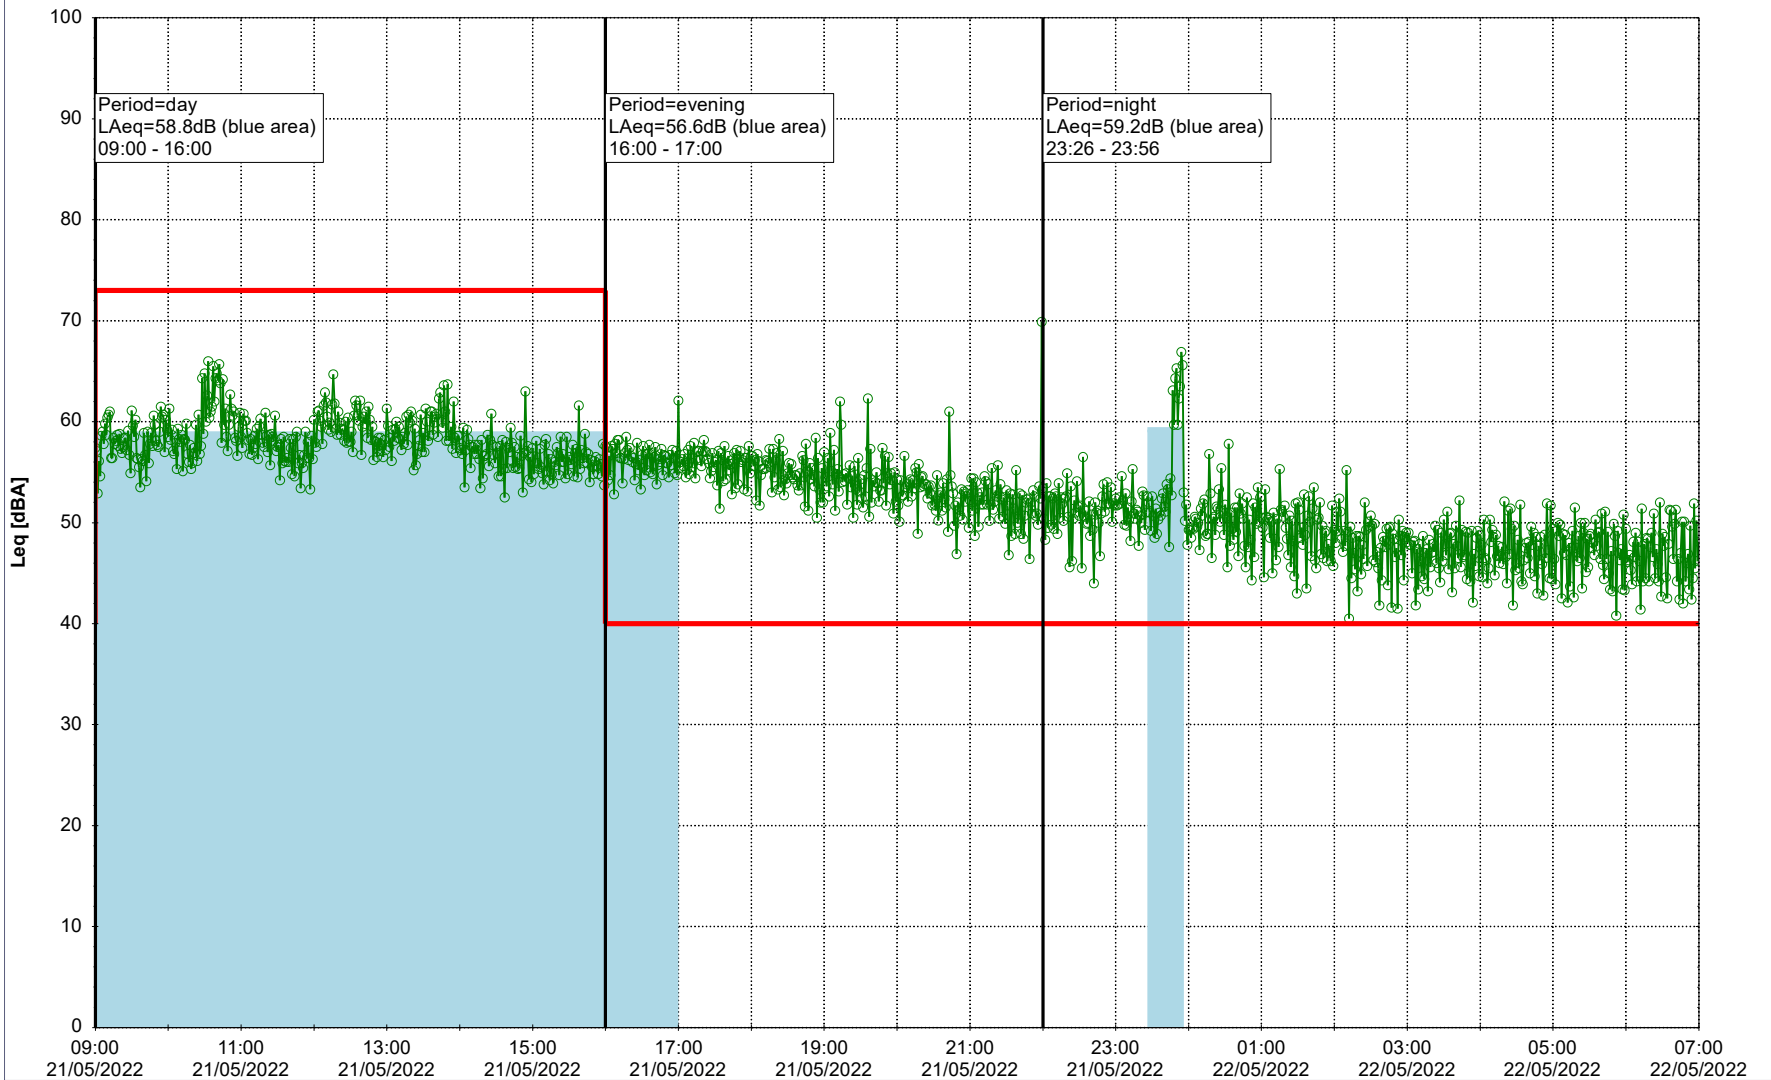

...

Noise Time Related Diagram

20/05/2022
21/05/2022

○ ○ ○ ○ HOL_NS01

Project: Kronos Sydhavnen
Construction: Havneholmen
Location: N-V

Plan View

Remarks

...

Noise Time Related Diagram

21/05/2022
22/05/2022

○ ○ ○ ○ HOL_NS01

Project: Kronos Sydhavnen
Construction: Havneholmen
Location: N-V

Plan View

Remarks

...

Noise Time Related Diagram