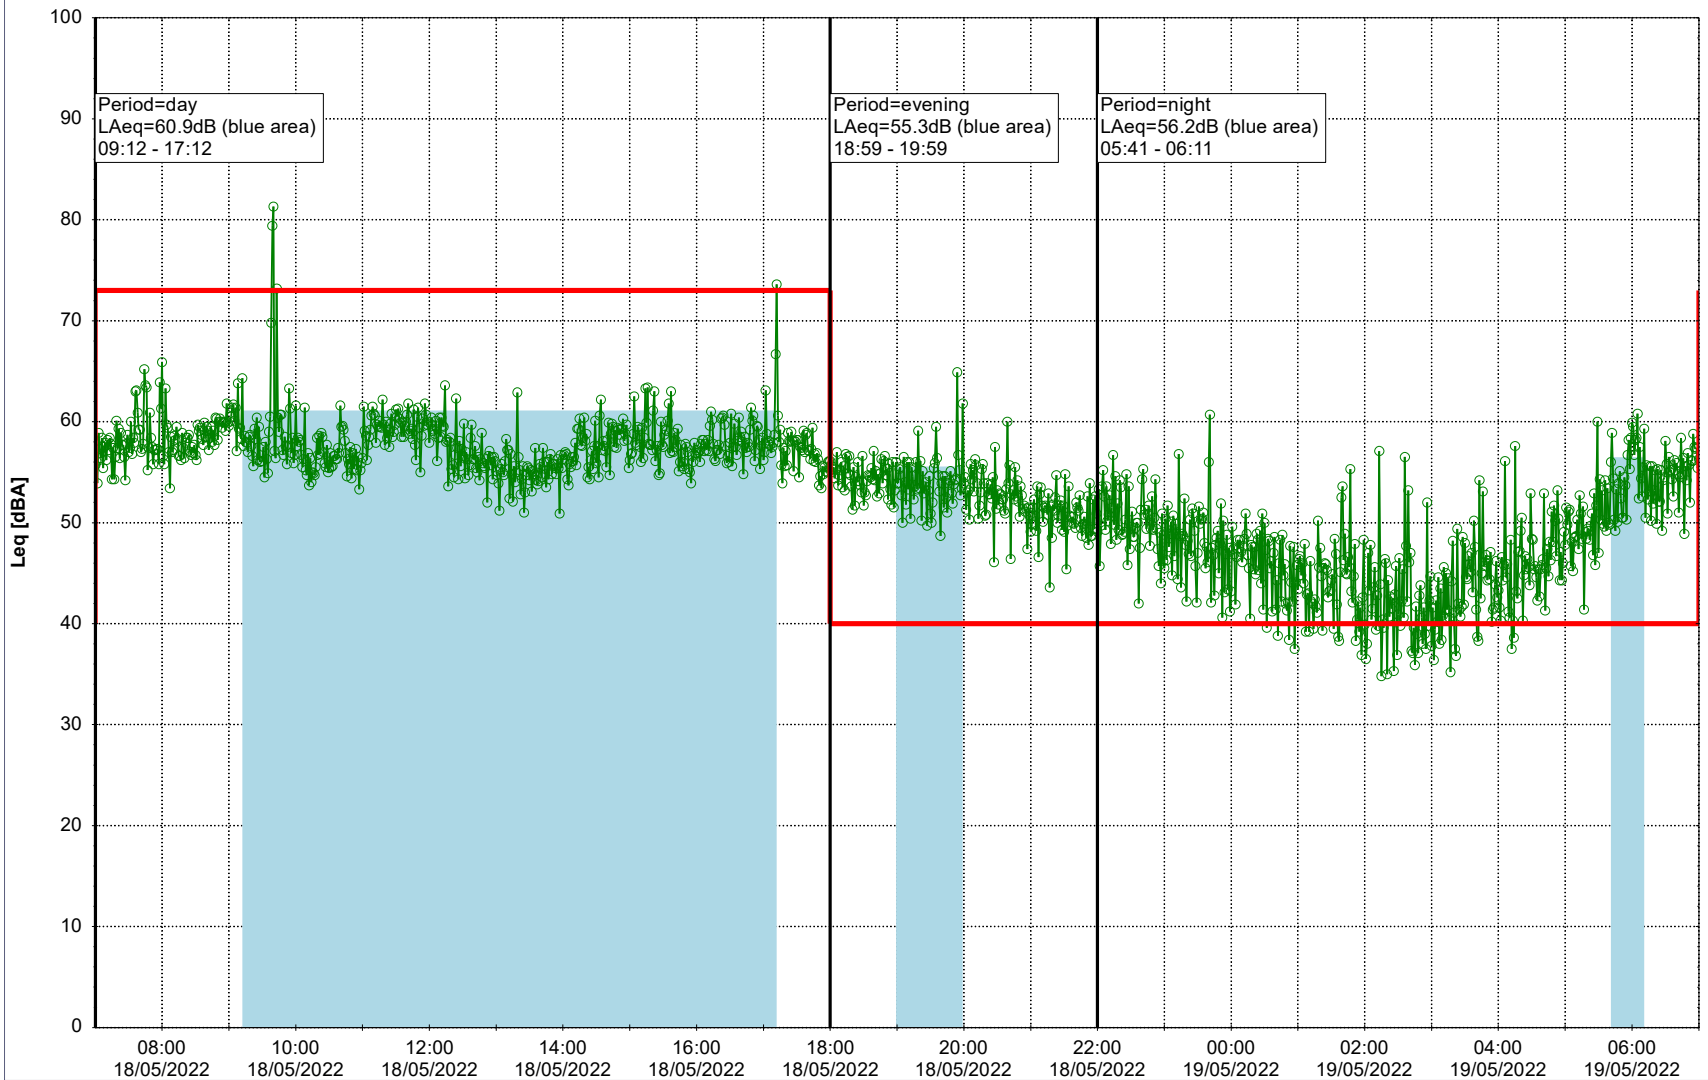

Remarks

...

Noise Time Related Diagram

18/05/2022

19/05/2022

○ ○ ○ ○ HOL_NS01

Project: Kronos Sydhavnen
Construction: Havneholmen
Location: N-V

19/05/2022
20/05/2022

Plan View

Remarks

...

Noise Time Related Diagram

○ ○ ○ ○ HOL_NS01

Project: Kronos Sydhavnen
Construction: Havneholmen
Location: N-V

Plan View

Remarks

...

Noise Time Related Diagram

20/05/2022
21/05/2022

○ ○ ○ ○ HOL_NS01

Project: Kronos Sydhavnen
Construction: Havneholmen
Location: N-V

Plan View

Remarks

...

Noise Time Related Diagram

21/05/2022
22/05/2022

○ ○ ○ ○ HOL_NS01

Project: Kronos Sydhavnen
Construction: Havneholmen
Location: N-V

Plan View

Remarks

...

Noise Time Related Diagram