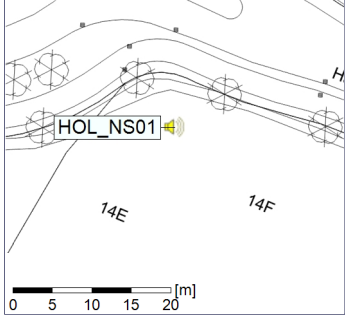

Plan View

Remarks

...

Noise Time Related Diagram

17/05/2022
18/05/2022

○ ○ ○ ○ HOL_NS01

Project: Kronos Sydhavnen
Construction: Havneholmen
Location: N-V

Plan View

Plan View

Remarks

...

Noise Time Related Diagram

○ ○ ○ ○ HOL_NS01

Project: Kronos Sydhavnen
Construction: Havneholmen
Location: N-V

Plan View

Remarks