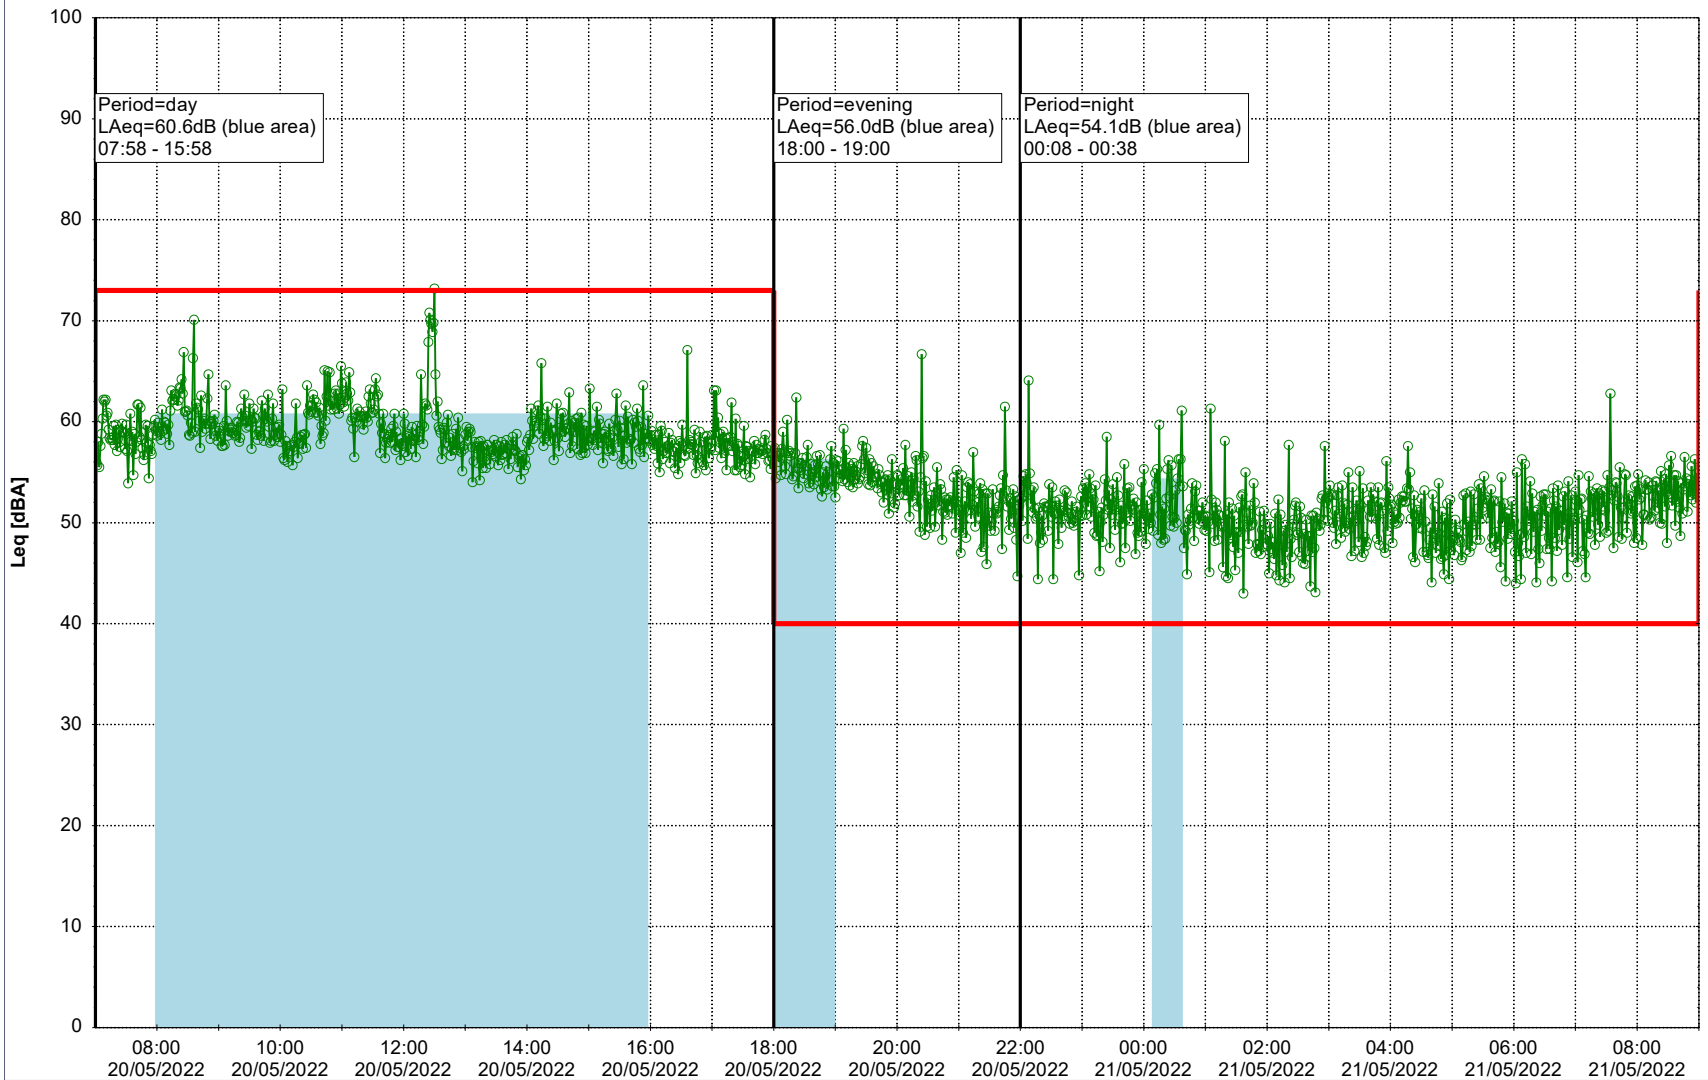

Plan View

Remarks

...

Noise Time Related Diagram

○ ○ ○ ○ HOL_NS01

Project: Kronos Sydhavnen
Construction: Havneholmen
Location: N-V

Plan View

Remarks

...

Noise Time Related Diagram

20/05/2022
21/05/2022

○ ○ ○ ○ HOL_NS01

Project: Kronos Sydhavnen
Construction: Havneholmen
Location: N-V

Plan View

Remarks

...

Noise Time Related Diagram

21/05/2022
22/05/2022

○ ○ ○ ○ HOL_NS01

Project: Kronos Sydhavnen
Construction: Havneholmen
Location: N-V

Plan View

Remarks

...

Noise Time Related Diagram