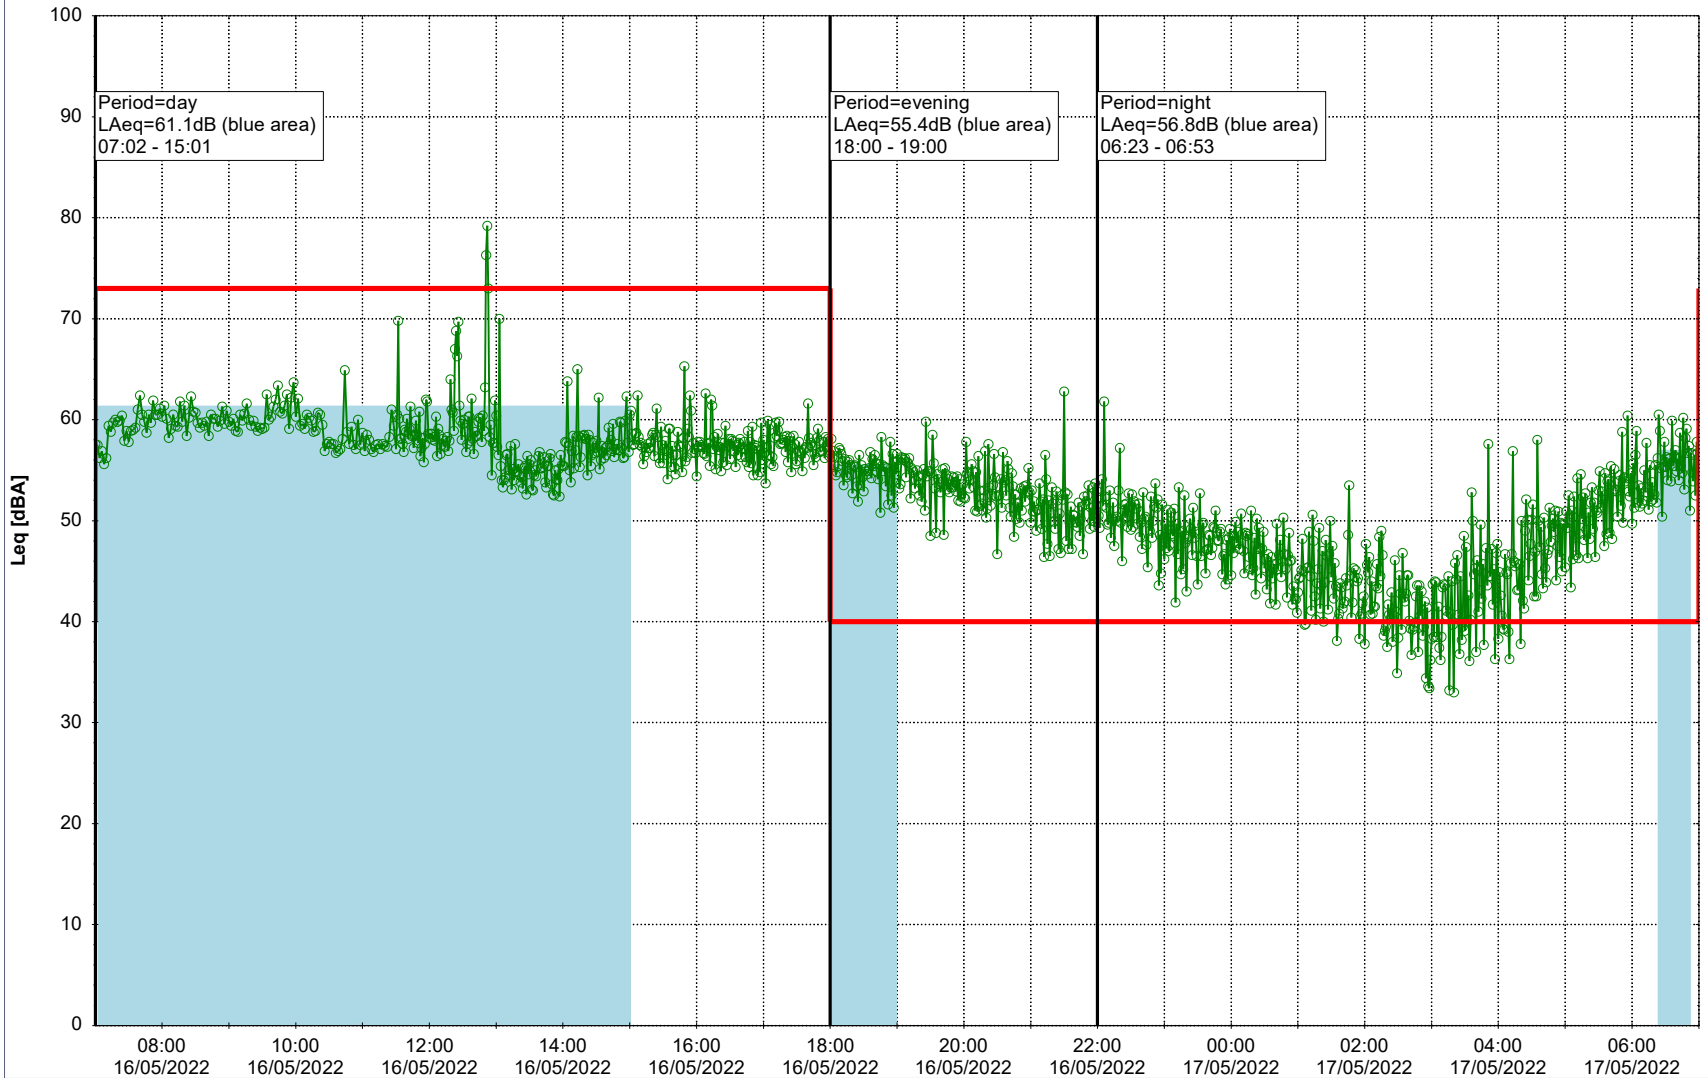

Noise Time Related Diagram

16/05/2022
17/05/2022

○ ○ ○ ○ HOL_NS01