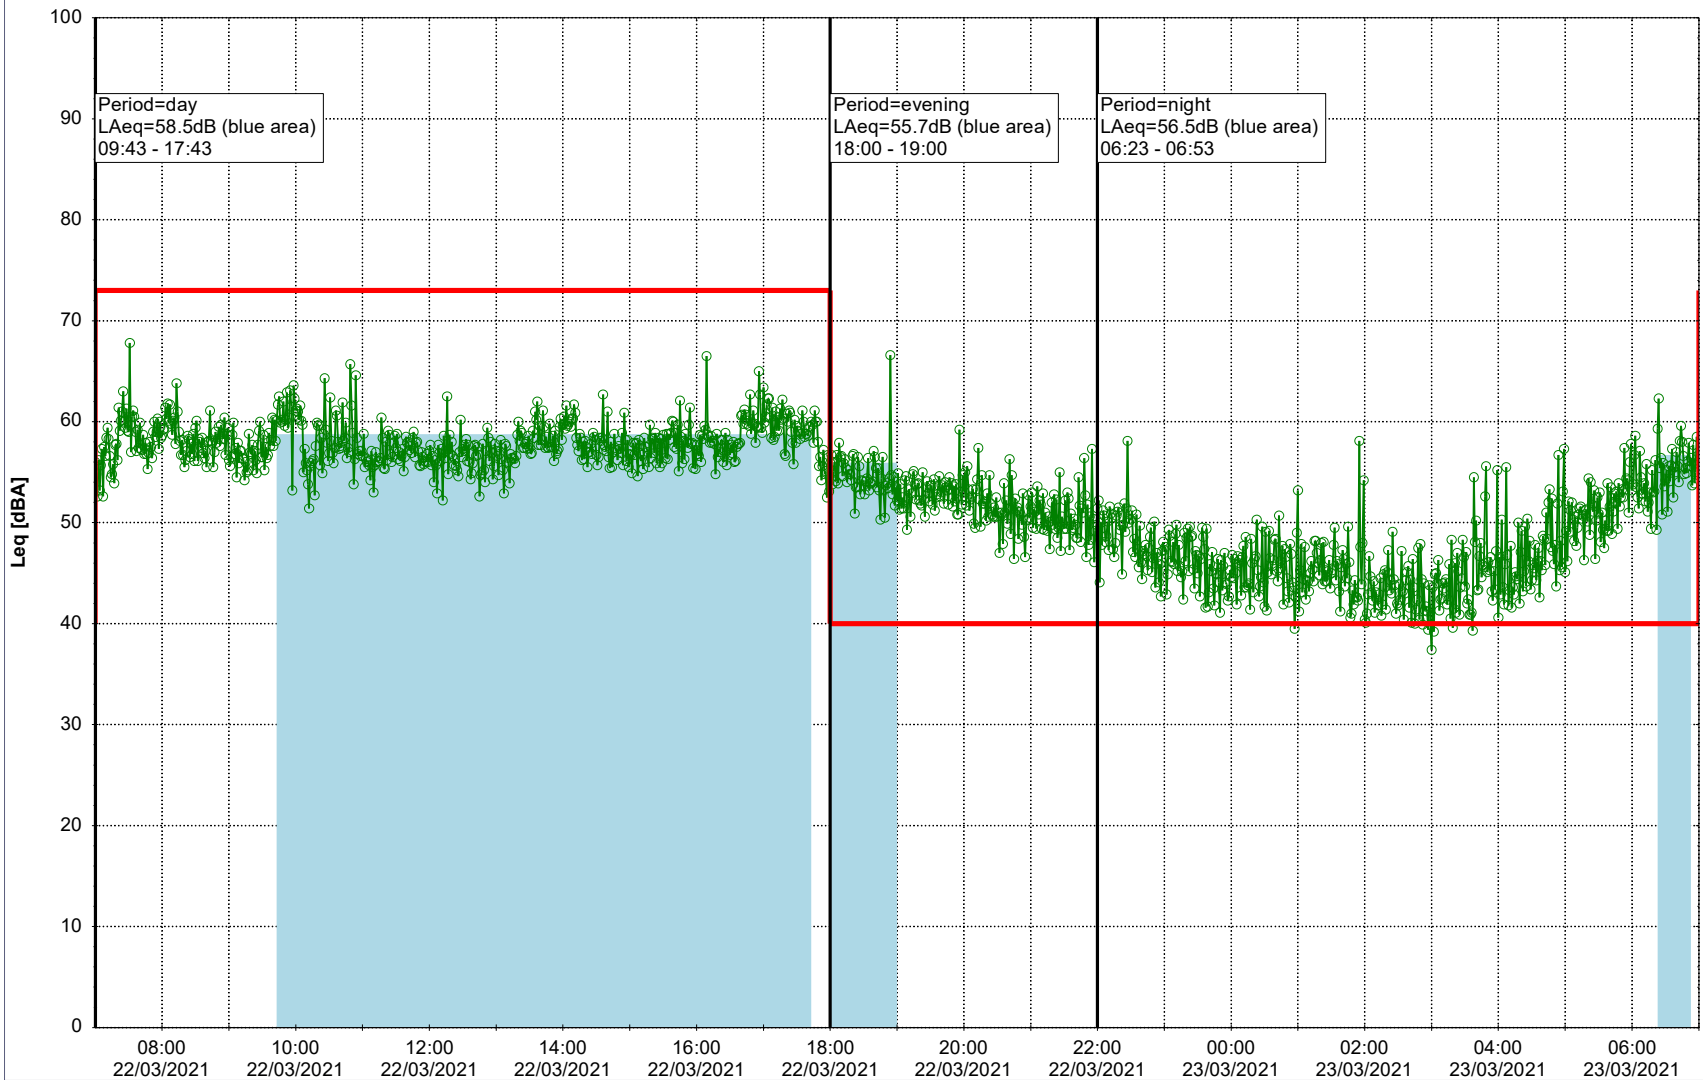

Project: Kronos Sydhavnen
Construction: Havneholmen
Location: N-V

Plan View

Remarks

...

Noise Time Related Diagram

22/03/2021
23/03/2021

○ ○ ○ ○ HOL_NS01

Project: Kronos Sydhavnen
Construction: Havneholmen
Location: N-V

Plan View

Remarks

...

Noise Time Related Diagram

23/03/2021
24/03/2021

○ ○ ○ ○ HOL_NS01

Project: Kronos Sydhavnen
Construction: Havneholmen
Location: N-V

Plan View

Remarks

...

Noise Time Related Diagram

24/03/2021
25/03/2021

○ ○ ○ ○ HOL_NS01

Project: Kronos Sydhavnen
Construction: Havneholmen
Location: N-V

Plan View

Remarks

...

Noise Time Related Diagram

○ ○ ○ ○ HOL_NS01

Project: Kronos Sydhavnen
Construction: Havneholmen
Location: N-V

27/03/2021
28/03/2021

Plan View

Remarks

...