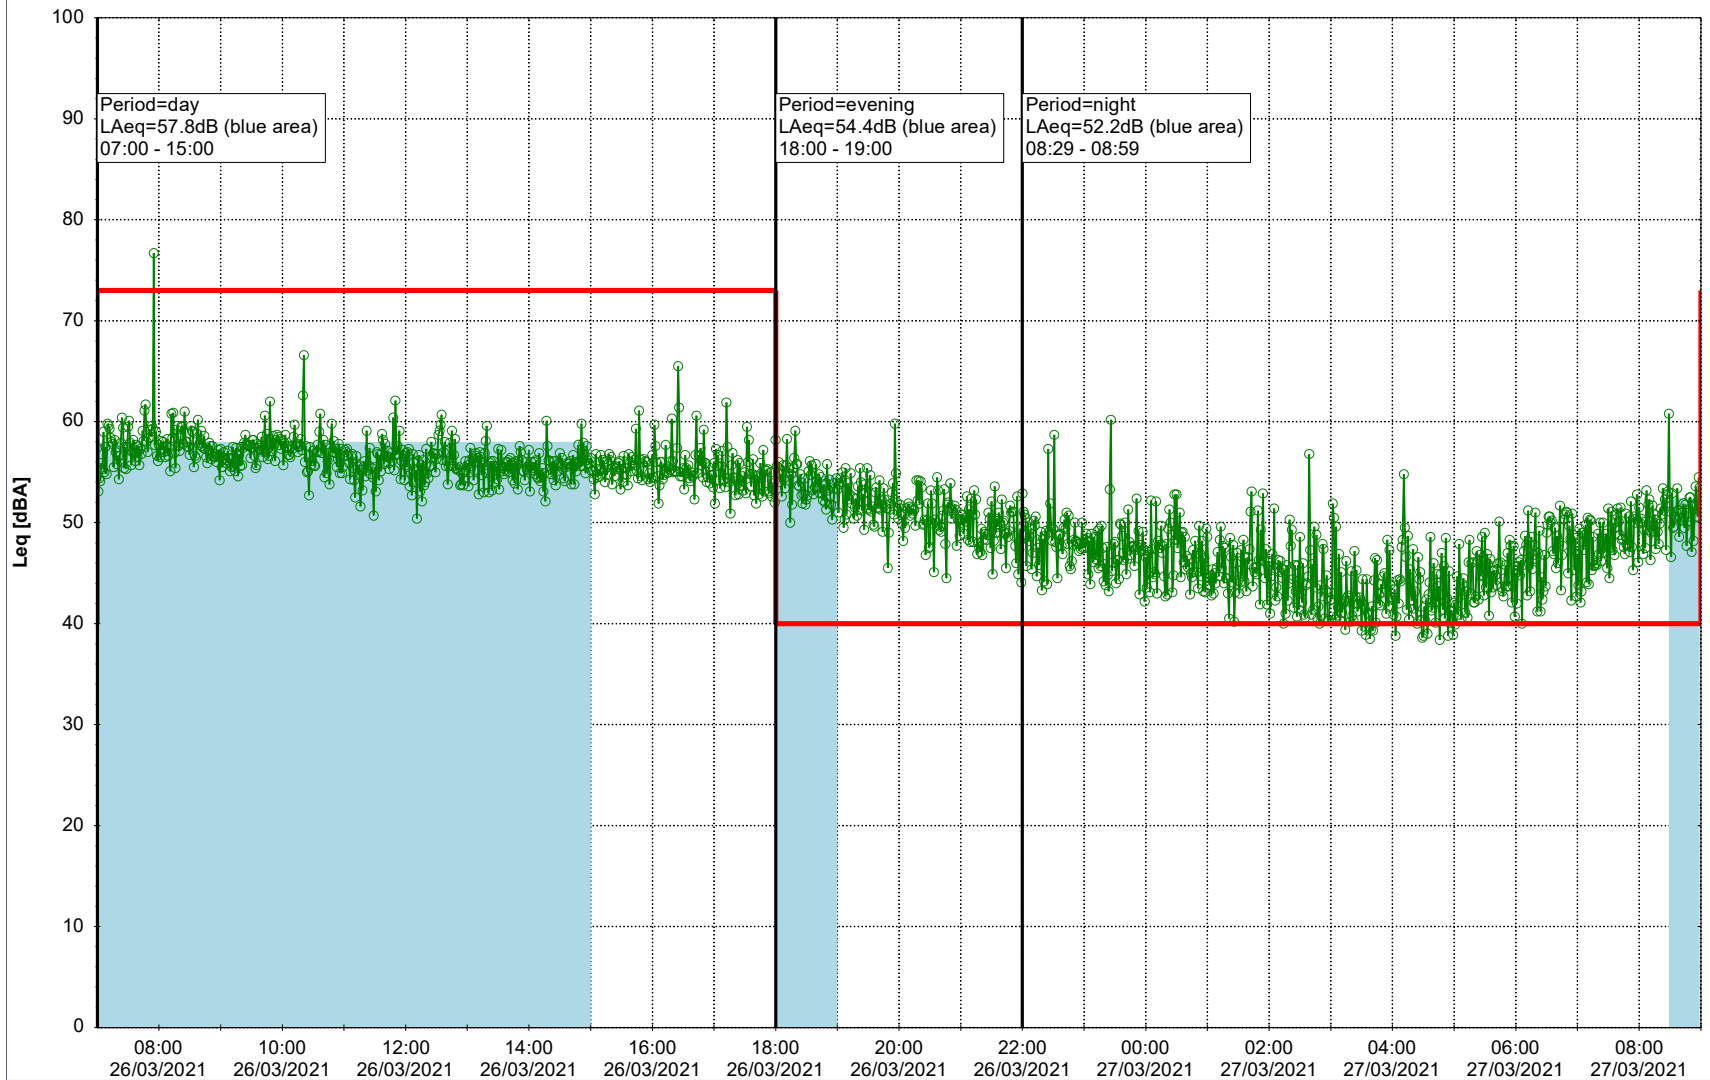

...

Noise Time Related Diagram

25/03/2021
26/03/2021

○ ○ ○ ○ HOL_NS01

Project: Kronos Sydhavnen
Construction: Havneholmen
Location: N-V

26/03/2021
27/03/2021

Plan View

Remarks

...

Noise Time Related Diagram

○ ○ ○ ○ HOL_NS01

Project: Kronos Sydhavnen
Construction: Havneholmen
Location: N-V

27/03/2021
28/03/2021

Plan View

Remarks

...

Noise Time Related Diagram

○ ○ ○ ○ HOL_NS01

Project: Kronos Sydhavnen
Construction: Havneholmen
Location: N-V

Plan View

Remarks

...

Noise Time Related Diagram

28/03/2021
29/03/2021