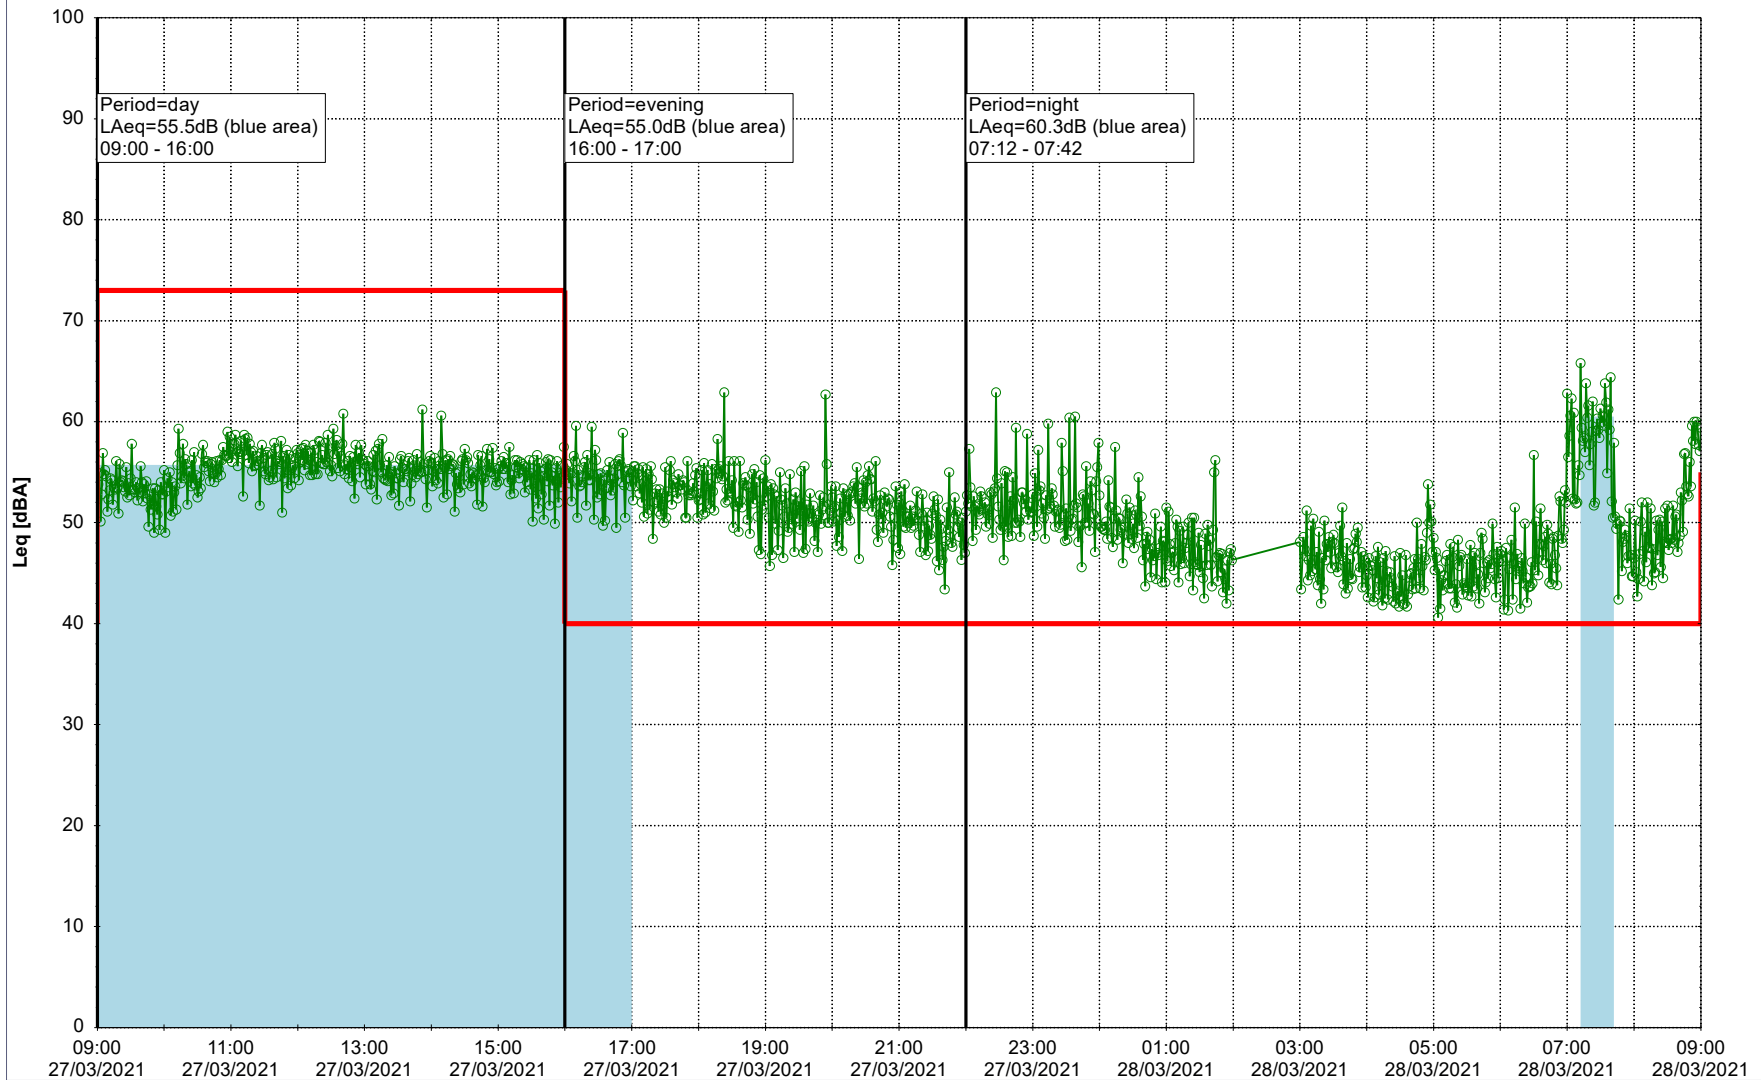

...

Noise Time Related Diagram

○ ○ ○ ○ HOL_NS01

Project: Kronos Sydhavnen
Construction: Havneholmen
Location: N-V

27/03/2021
28/03/2021

Plan View

Remarks

...

Noise Time Related Diagram

○ ○ ○ ○ HOL_NS01

Project: Kronos Sydhavnen
Construction: Havneholmen
Location: N-V

Plan View

Remarks

...

Noise Time Related Diagram

28/03/2021
29/03/2021