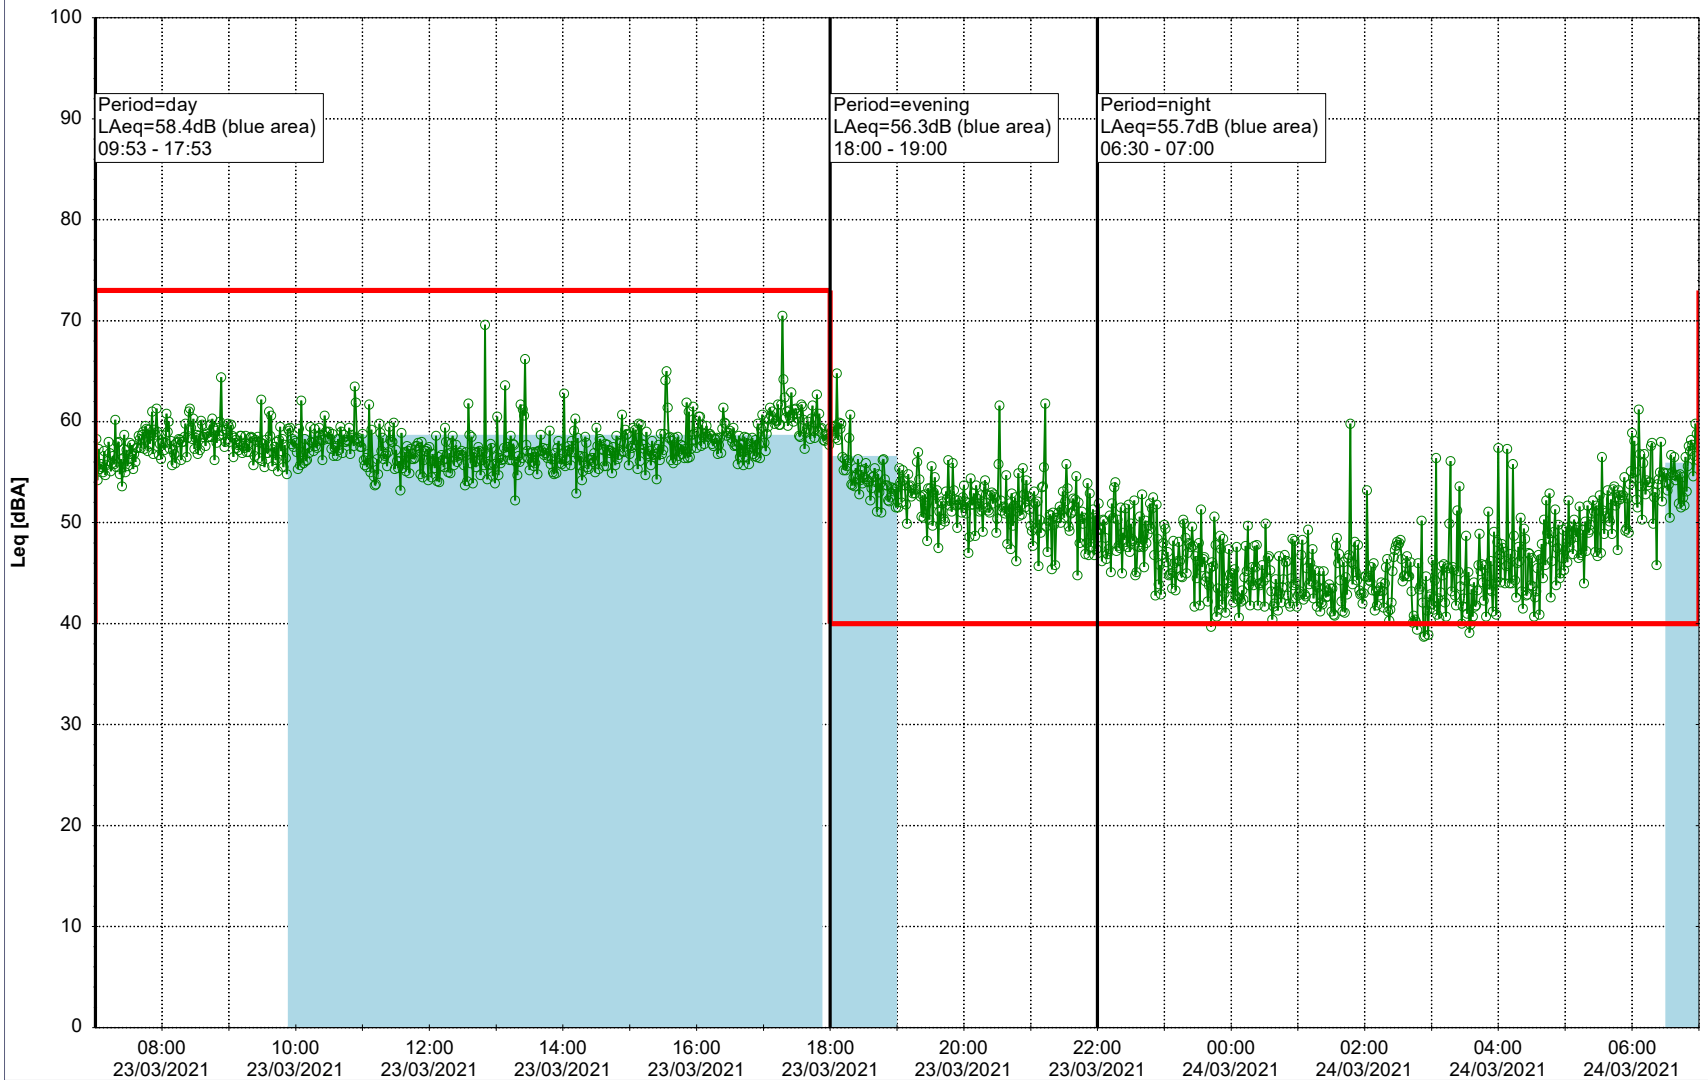

Plan View

Remarks

...

Noise Time Related Diagram

23/03/2021
24/03/2021

○ ○ ○ ○ HOL_NS01

Project: Kronos Sydhavnen
Construction: Havneholmen
Location: N-V

Plan View

Remarks

...

Noise Time Related Diagram

24/03/2021
25/03/2021

○ ○ ○ ○ HOL_NS01

Project: Kronos Sydhavnen
Construction: Havneholmen
Location: N-V

Plan View

Remarks

...

Noise Time Related Diagram

○ ○ ○ ○ HOL_NS01

Project: Kronos Sydhavnen
Construction: Havneholmen
Location: N-V

27/03/2021
28/03/2021

Plan View

Remarks

...

Noise Time Related Diagram

○ ○ ○ ○ HOL_NS01

Project: Kronos Sydhavnen
Construction: Havneholmen
Location: N-V

Plan View

Remarks

...

Noise Time Related Diagram

28/03/2021
29/03/2021