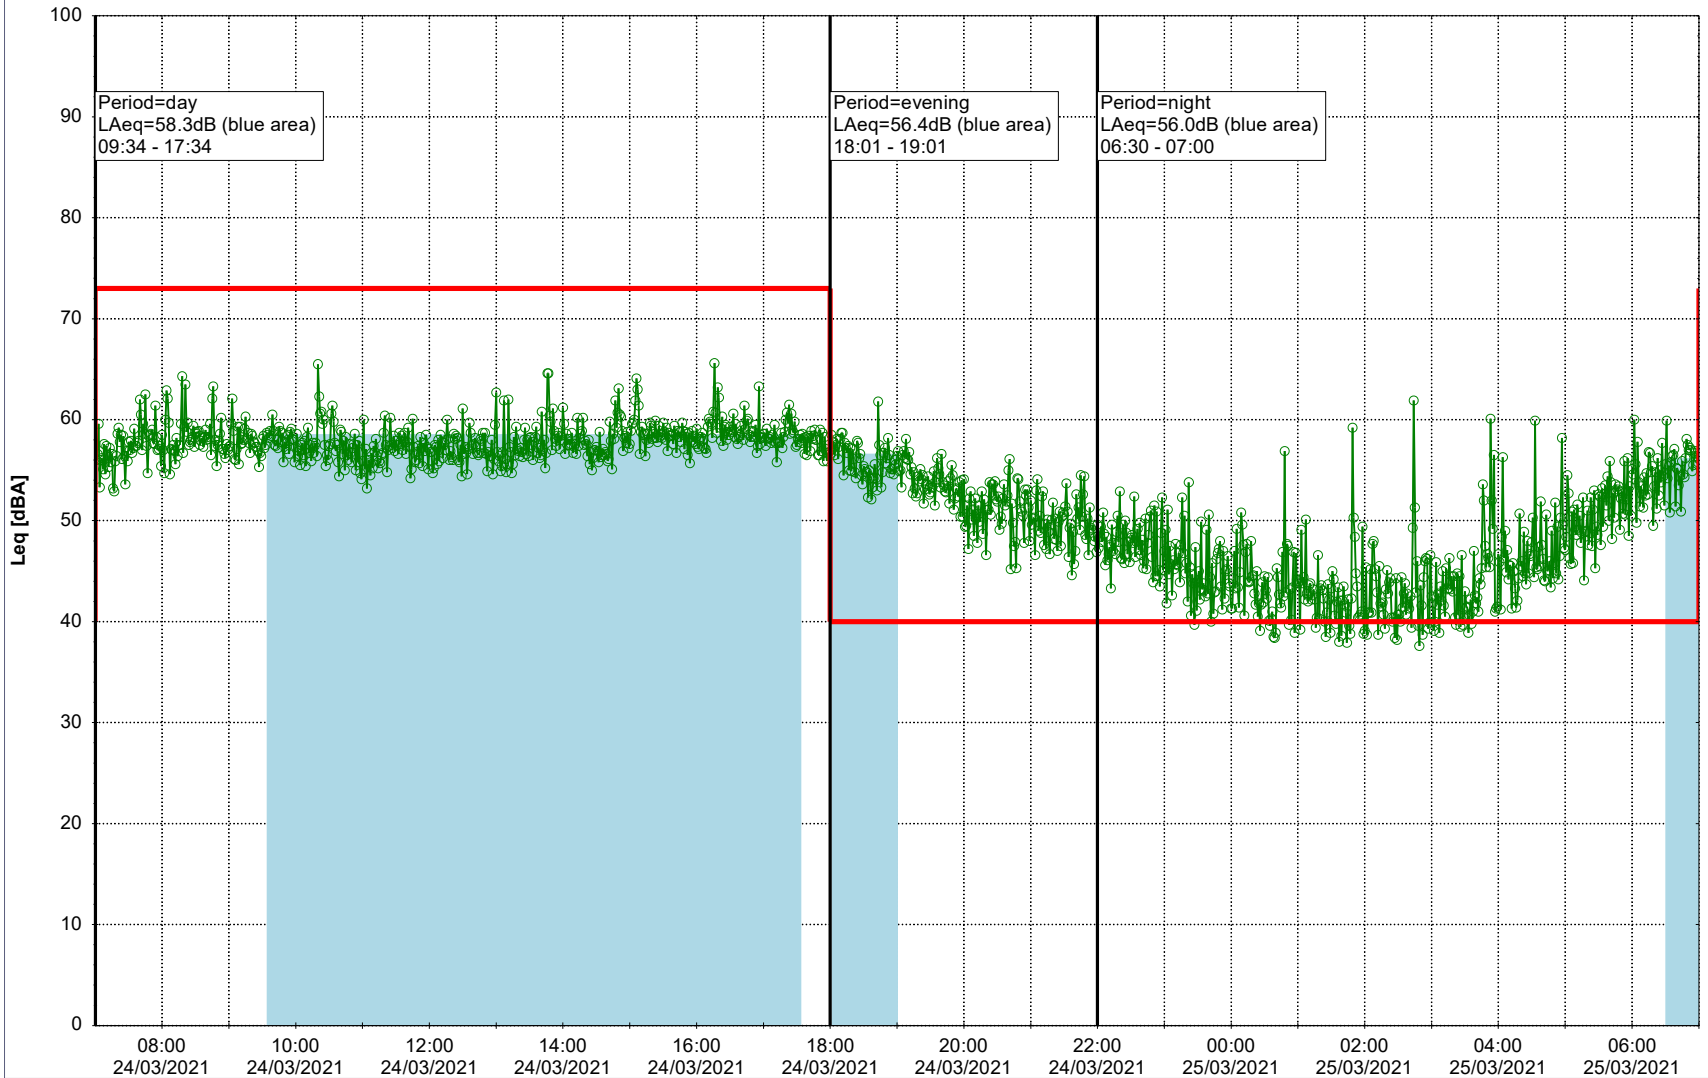

Plan View

Remarks

...

Noise Time Related Diagram

23/03/2021
24/03/2021

○ ○ ○ ○ HOL_NS01

Project: Kronos Sydhavnen
Construction: Havneholmen
Location: N-V

Plan View

Remarks

...

Noise Time Related Diagram

24/03/2021
25/03/2021

○ ○ ○ ○ HOL_NS01

Project: Kronos Sydhavnen
Construction: Havneholmen
Location: N-V

Plan View

Remarks