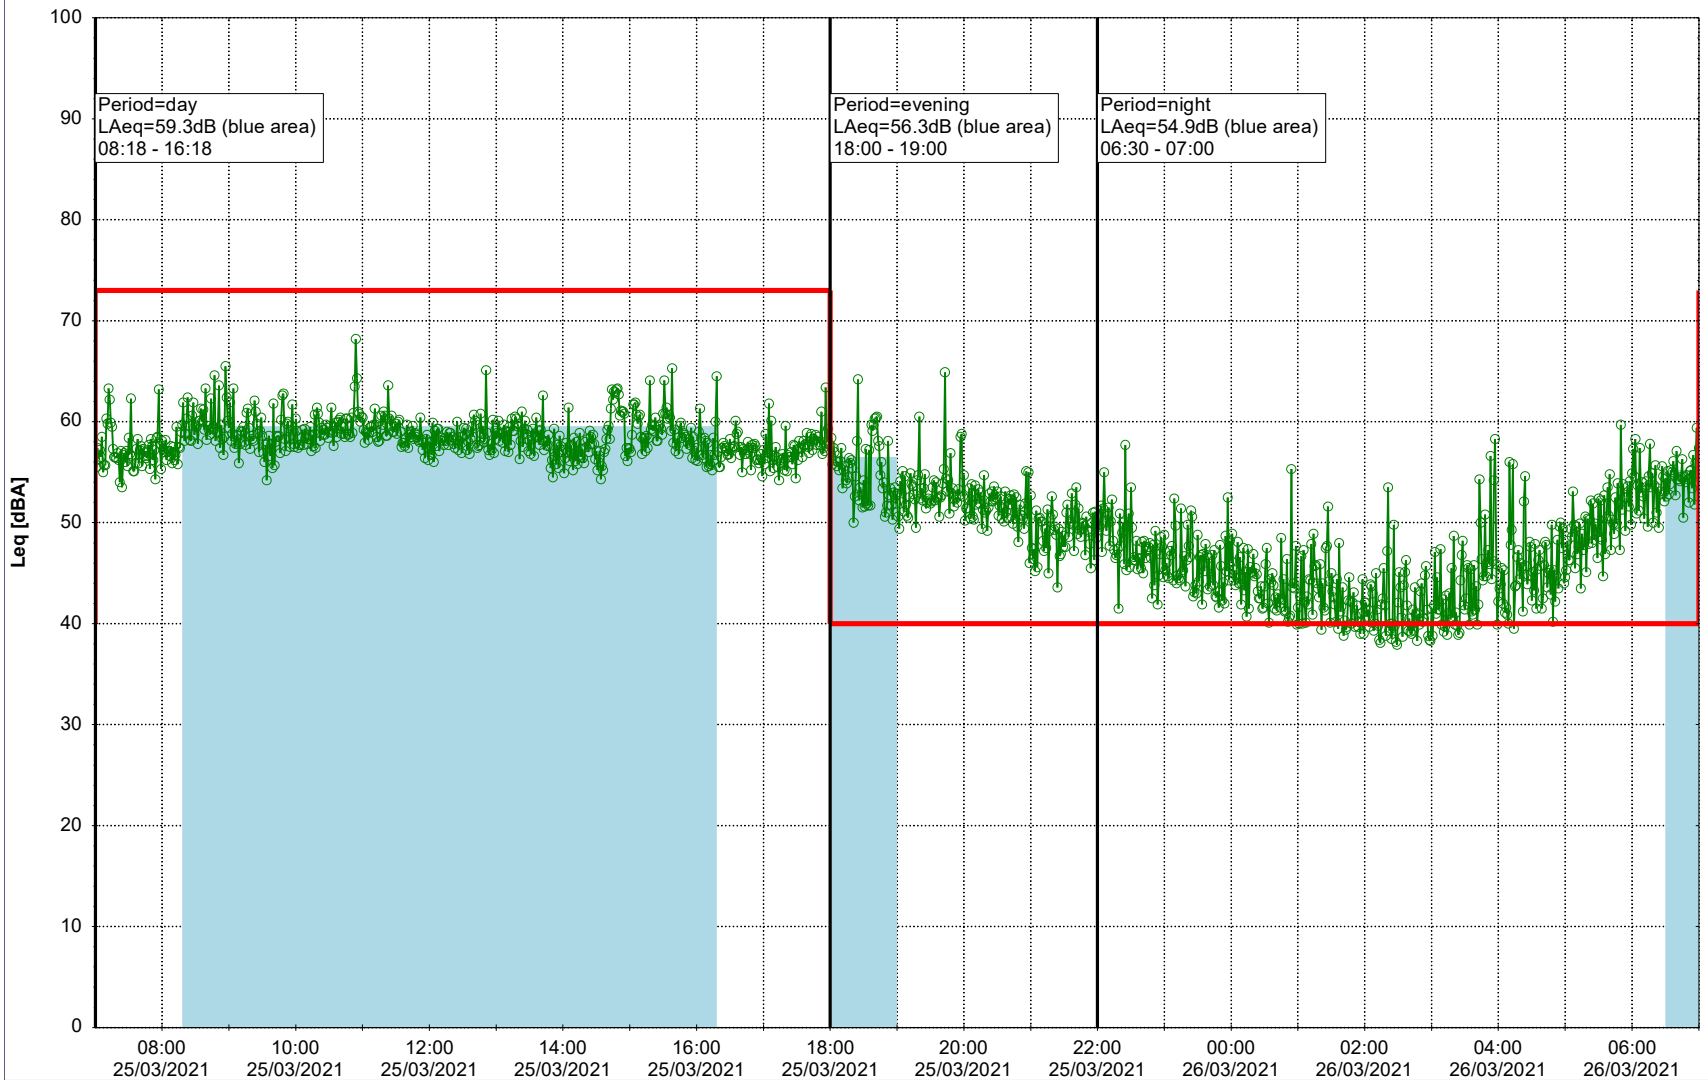

Remarks

...

Noise Time Related Diagram

24/03/2021
25/03/2021

○ ○ ○ ○ HOL_NS01

Project: Kronos Sydhavnen
Construction: Havneholmen
Location: N-V

Plan View

Remarks

...

Noise Time Related Diagram

25/03/2021
26/03/2021

○ ○ ○ ○ HOL_NS01

Project: Kronos Sydhavnen
Construction: Havneholmen
Location: N-V

26/03/2021
27/03/2021

Plan View

Remarks

...

Noise Time Related Diagram

○ ○ ○ ○ HOL_NS01

Project: Kronos Sydhavnen
Construction: Havneholmen
Location: N-V

27/03/2021
28/03/2021

Plan View

Remarks

...